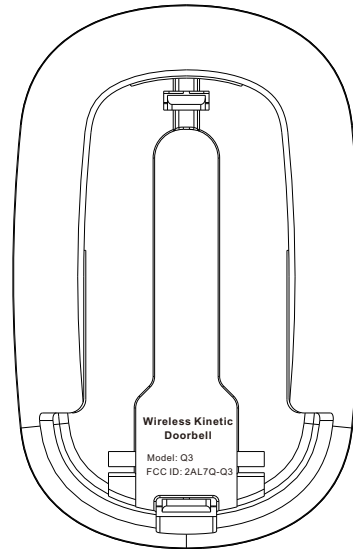

Front

Rear(remove base)

**Wireless Kinetic  
Doorbell**

Model: Q3  
FCC ID: 2AL7Q-Q3