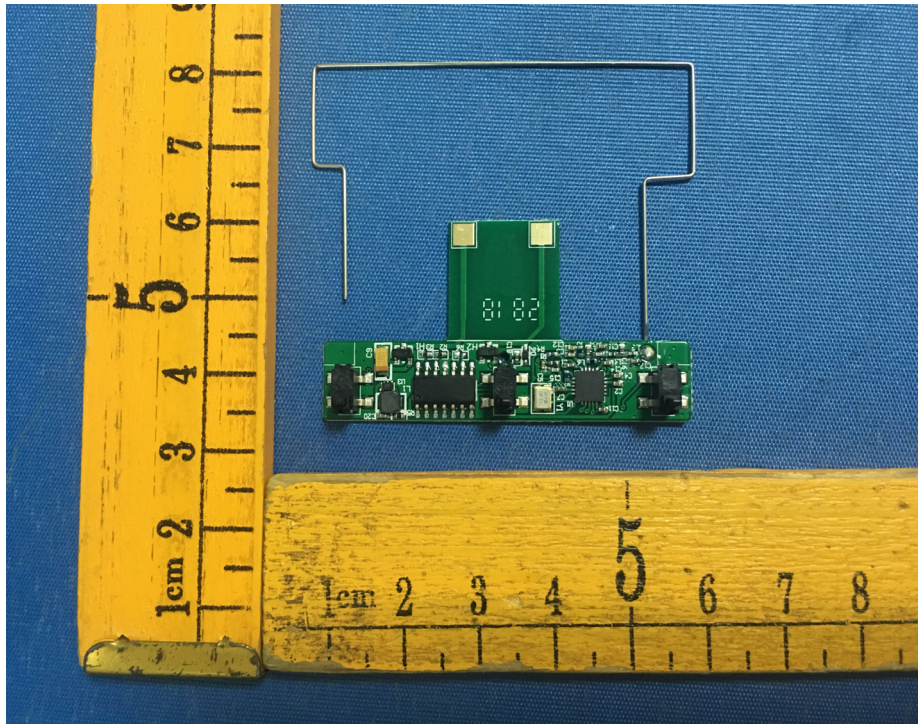

Mode GD-10T Internal Photos

Reference No.: WTS18S11127947W

Reference No.: WTS18S11127947W