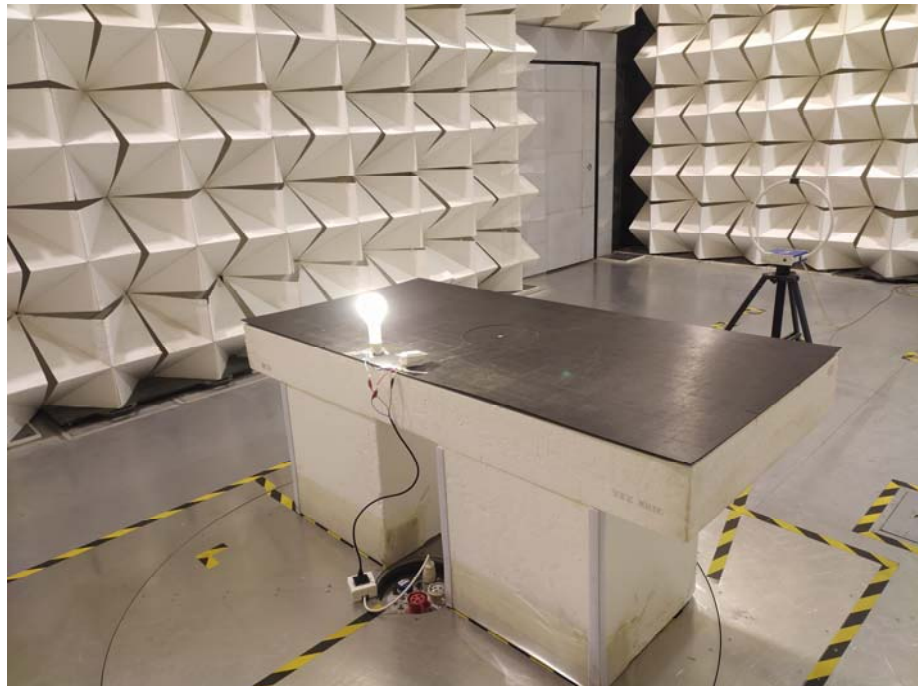

Photographs –Constructional Details

WIFI Setup photo Model ERC111 FCC ID: 2AL7Q-ERC111

Photograph – Conducted Emission Test Setup

Test Site 1#

Photograph - Spurious Emissions Radiated Test Setup

Below 30MHz Test Site 2#