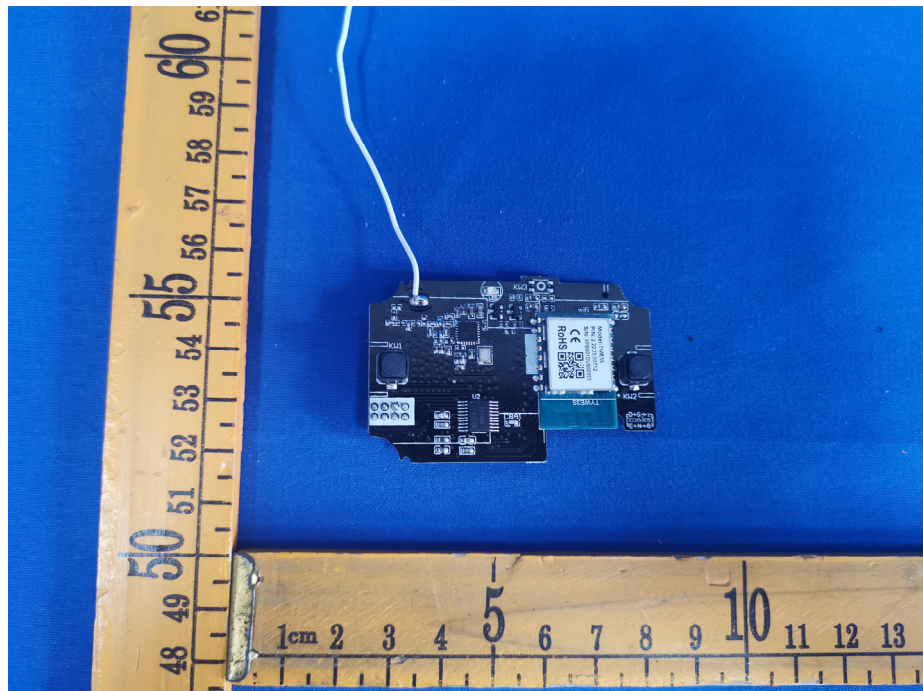

EUT – Internal View Model ERC111 FCC ID: 2AL7Q-ERC111

Appendix-ERC111-Photos

Appendix-ERC111-Photos

902.8MHz receive antenna.

Appendix-ERC111-Photos