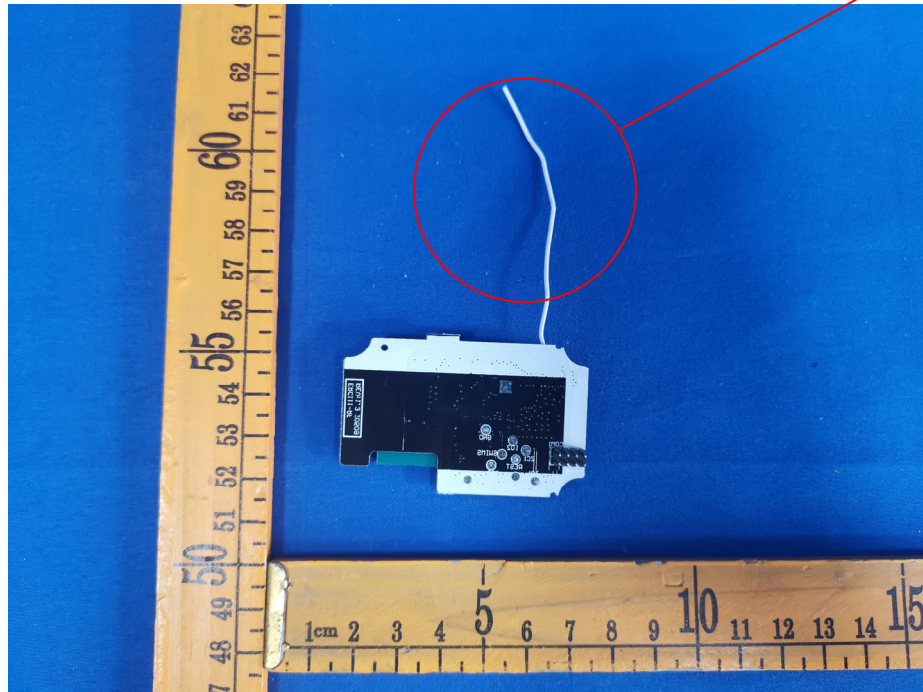

EUT – Internal View Model ERC111 FCC ID: 2AL7Q-ERC111

Appendix-ERC111-Photos

Appendix-ERC111-Photos

902.8MHz receive antenna.

Appendix-ERC111-Photos