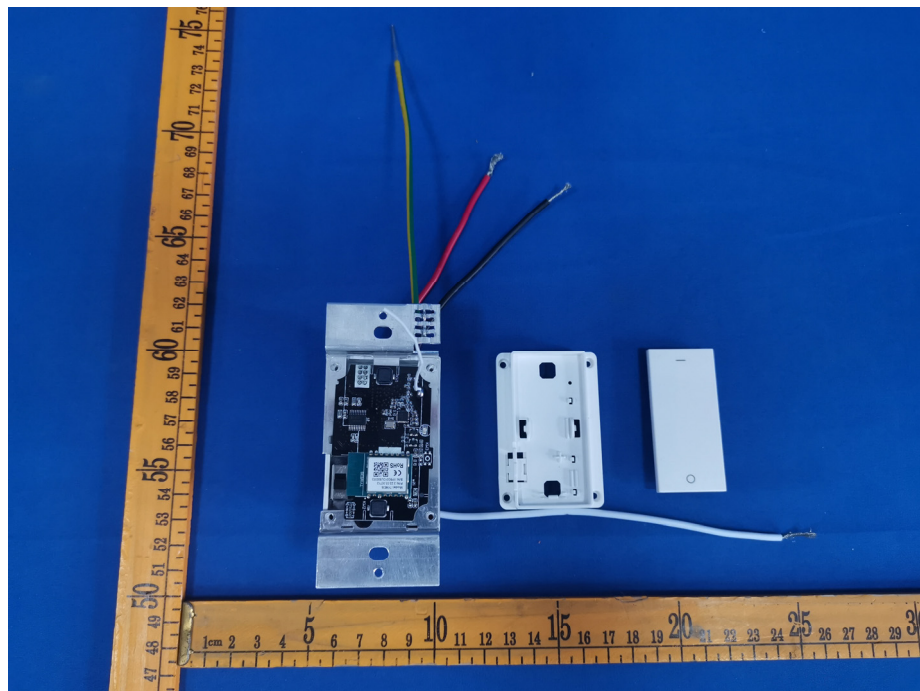

EUT – Internal View Model ERC111 FCC ID: 2AL7Q-ERC111

Appendix-ERC111-Photos

Appendix-ERC111-Photos

902.8MHz receive antenna.

Appendix-ERC111-Photos