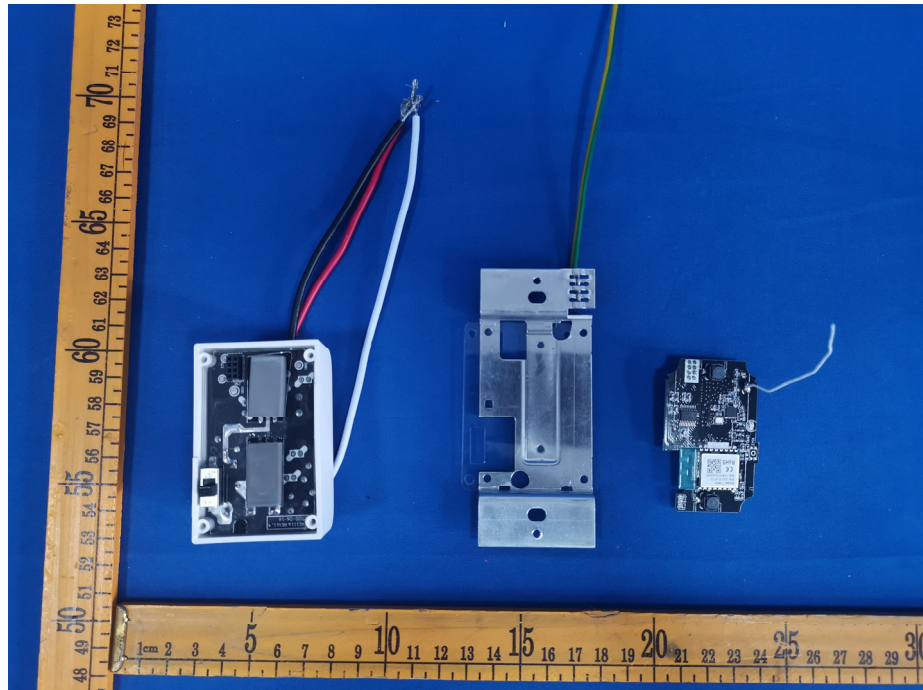

EUT – Internal View Model ERC111 FCC ID: 2AL7Q-ERC111

Appendix-ERC111-Photos

Appendix-ERC111-Photos

902.8MHz receive antenna.

Appendix-ERC111-Photos