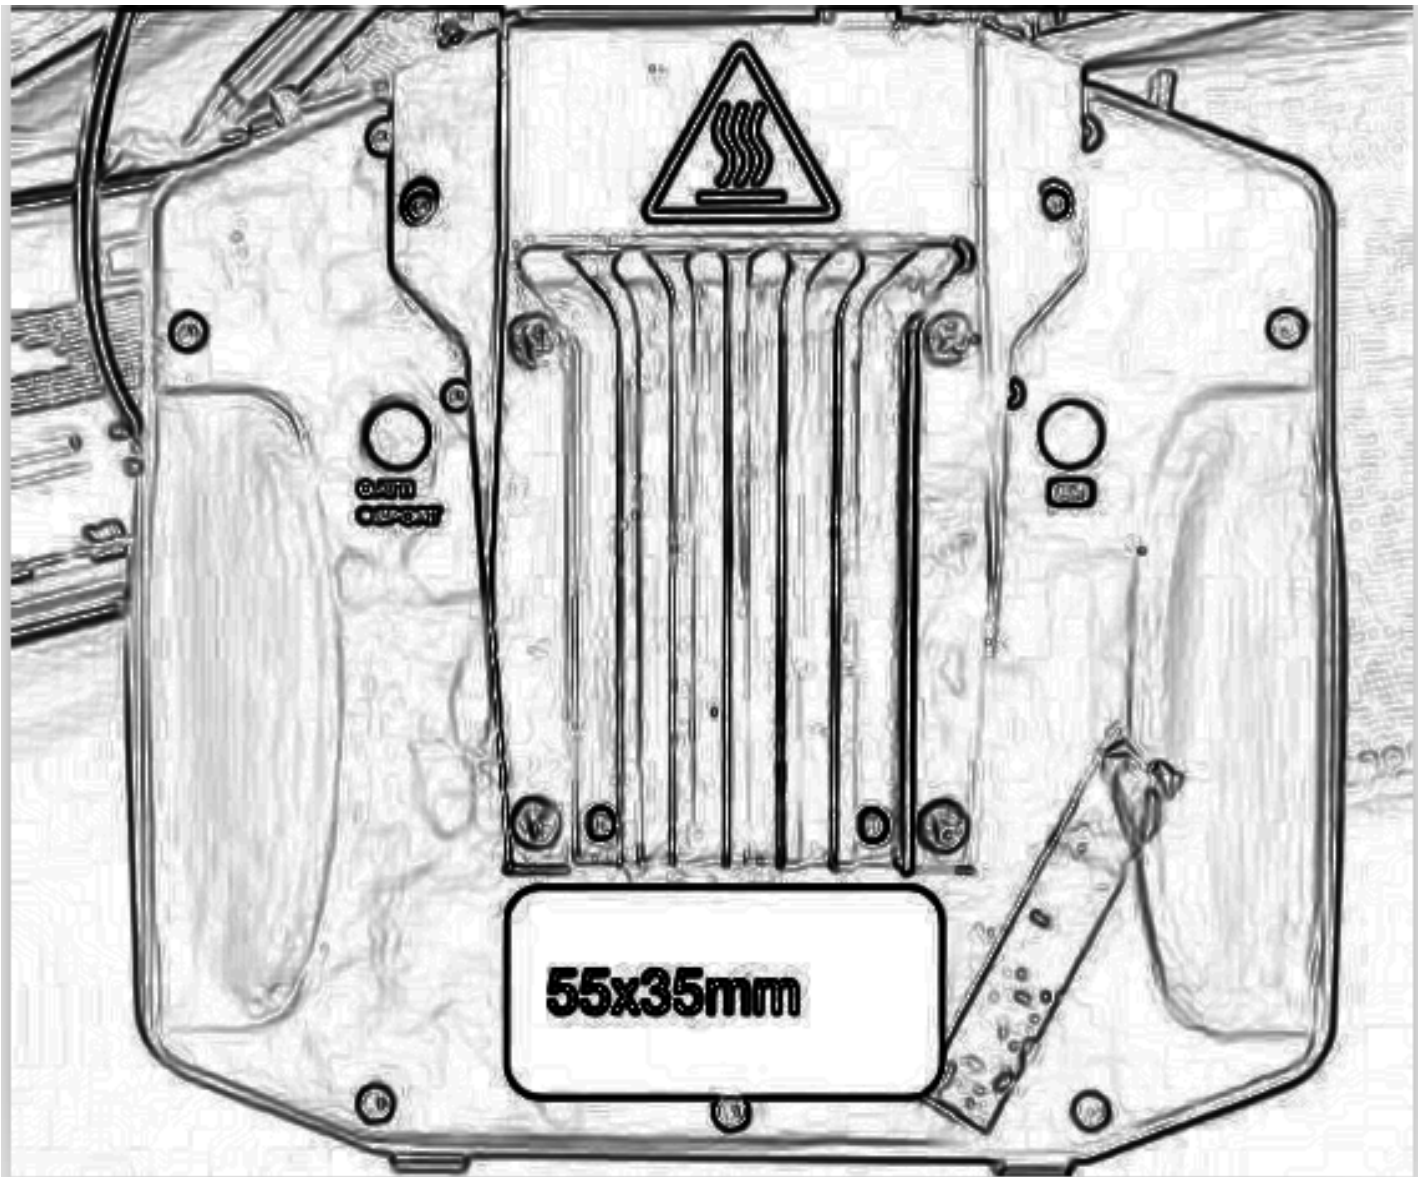

# CV1-012

Model No. :108060

S/N: XXXXXX

Year: 2021

Battery: Li-ion 6700mAh 7.2V

WWW.FLYABILITY.COM

**Do not power up without antennas or cables connected to the remote control.**

**FCC ID: 2AL7M-MAGICKAYAKRC**

**MANDATORY**

**55x35mm**