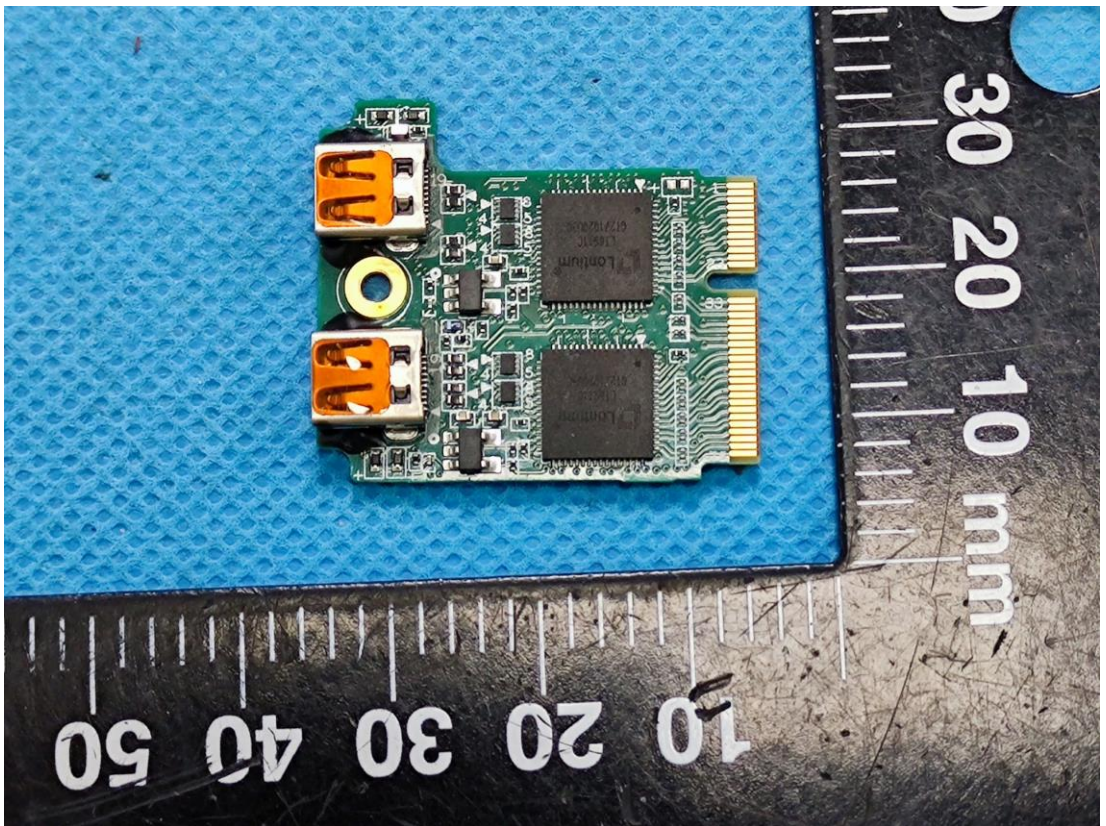

EXHIBIT C - EUT INTERNAL PHOTOGRAPHS

fey

Rechargeable Li Ion battery
Model No.: PA-LI-I-NR46 R001
Voltage: 3.6V DC Capacity: 6.7Ah Energy: 24Wh

11NR19/66-2

CAUTION

Risk of Fire and Burns. Do Not Open, Crush, Heat Above +60°C or Incinerate. Follow Manufacturer's Instructions. Charge only with suitable charger.
Max. Charge Current: 2.4A;
Max. Charge Voltage: 4.2V

Polarity:
Red = VBat+
Black = GND

08/2021
204127467VH00086

MH45979

Li-ion