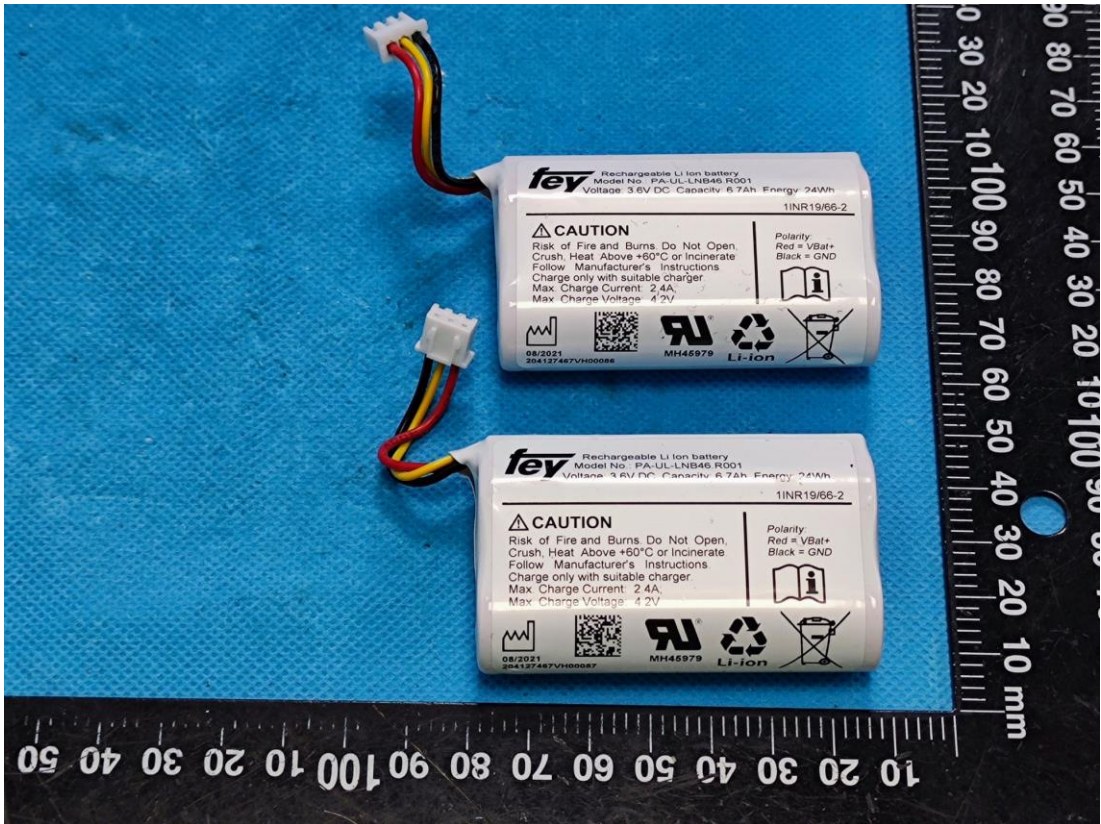

EXHIBIT C - EUT INTERNAL PHOTOGRAPHS

fey

Rechargeable Li Ion battery
Model No.: PA-LI-I-NR46 R001
Voltage: 3.6V DC Capacity: 6.7Ah Energy: 24Wh

11NR19/66-2

CAUTION

Risk of Fire and Burns. Do Not Open, Crush, Heat Above +60°C or Incinerate. Follow Manufacturer's Instructions. Charge only with suitable charger.
Max. Charge Current: 2.4A;
Max. Charge Voltage: 4.2V

Polarity:
Red = VBat+
Black = GND

08/2021
204127467VH00086

MH45979

Li-ion