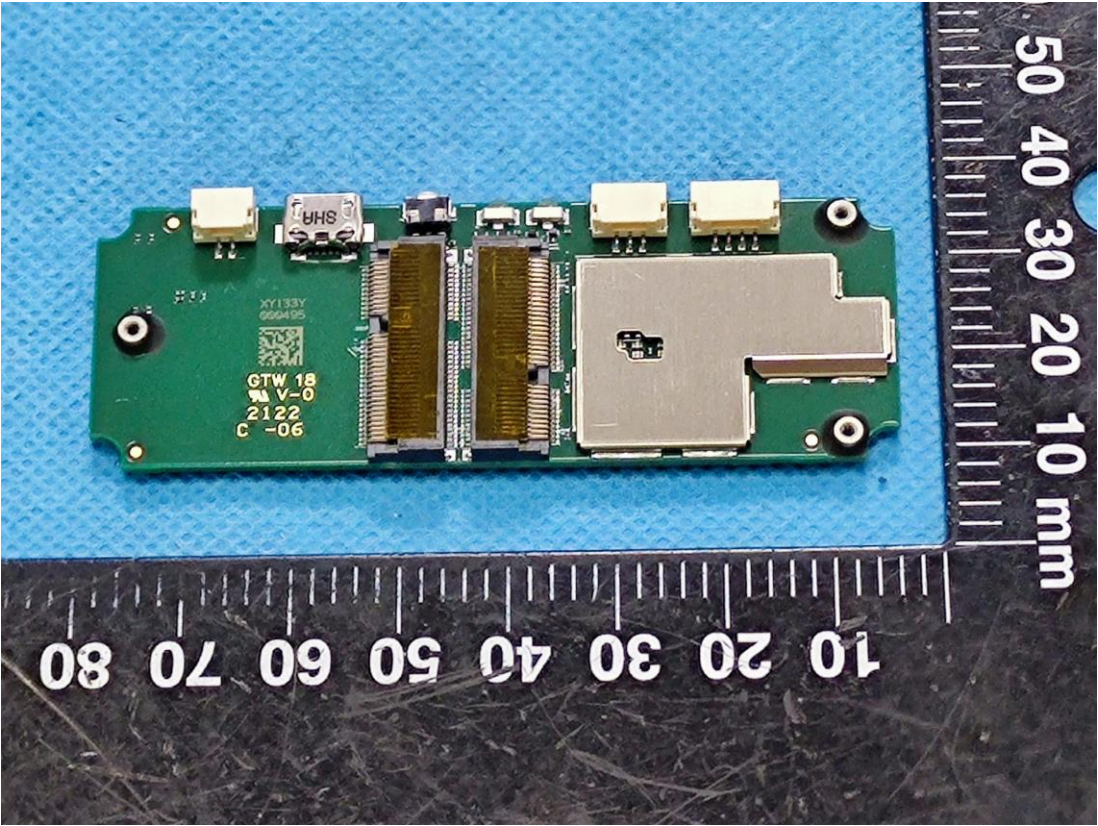

EXHIBIT C - EUT INTERNAL PHOTOGRAPHS

fey

Rechargeable Li Ion battery
Model No.: PA-LI-I-NR46 R001
Voltage: 3.6V DC Capacity: 6.7Ah Energy: 24Wh

11NR19/66-2

CAUTION

Risk of Fire and Burns. Do Not Open, Crush, Heat Above +60°C or Incinerate. Follow Manufacturer's Instructions. Charge only with suitable charger.
Max. Charge Current: 2.4A;
Max. Charge Voltage: 4.2V

Polarity:
Red = VBat+
Black = GND

08/2021
204127467VH00086

MH45979

Li-ion