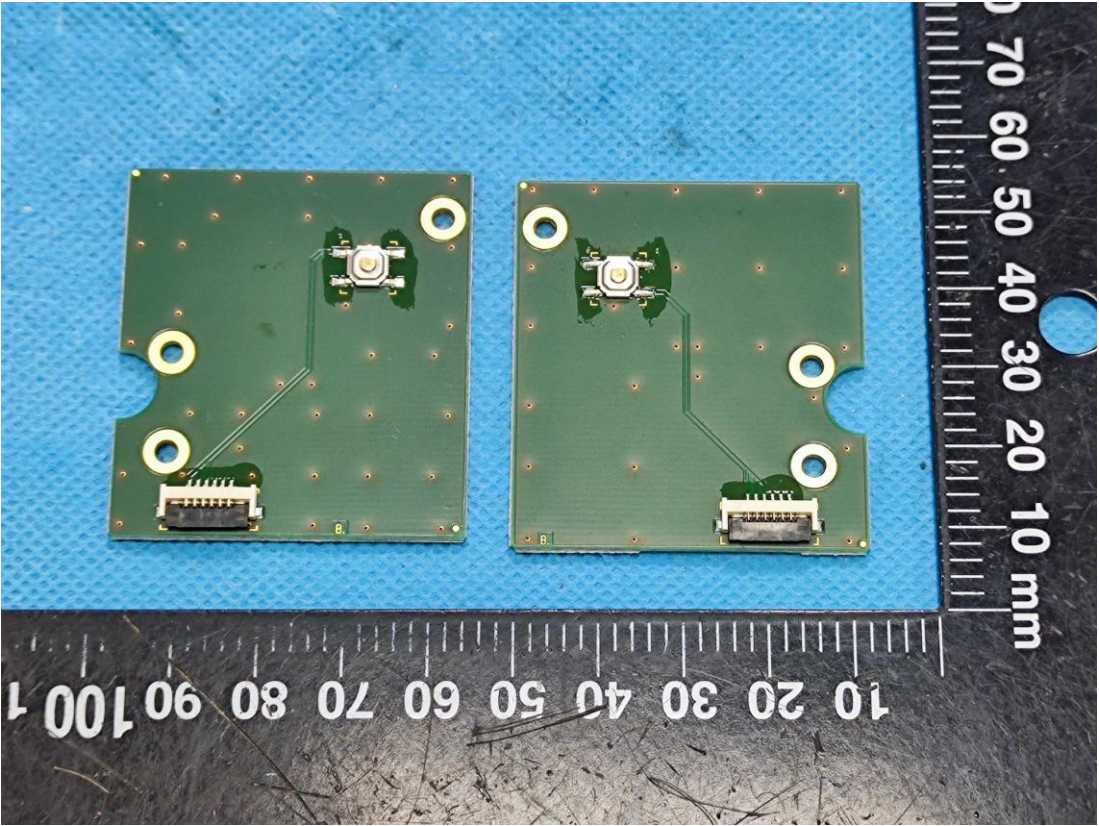

EXHIBIT C - EUT INTERNAL PHOTOGRAPHS

fey

Rechargeable Li Ion battery
Model No.: PA-LI-I-NR46 R001
Voltage: 3.6V DC Capacity: 6.7Ah Energy: 24Wh

11NR19/66-2

CAUTION

Risk of Fire and Burns. Do Not Open, Crush, Heat Above +60°C or Incinerate. Follow Manufacturer's Instructions. Charge only with suitable charger.
Max. Charge Current: 2.4A;
Max. Charge Voltage: 4.2V

Polarity:
Red = VBat+
Black = GND

08/2021
204127467VH00086

MH45979

Li-ion