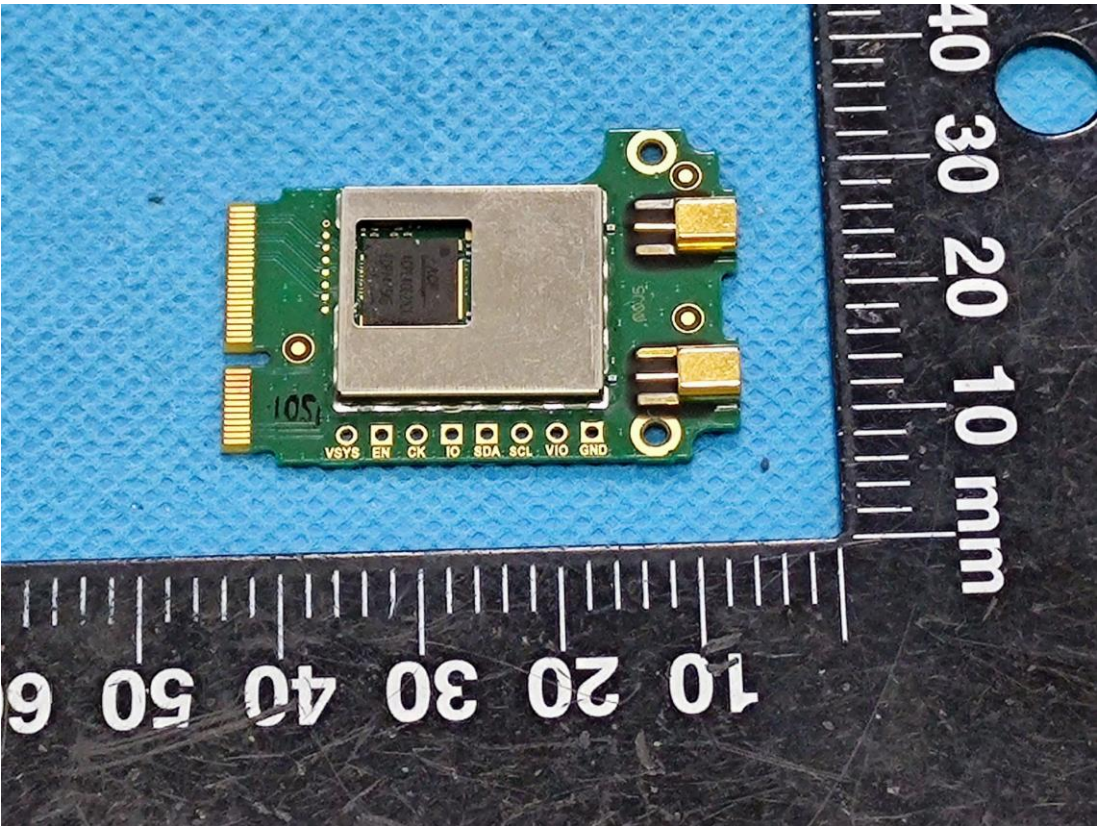

EXHIBIT C - EUT INTERNAL PHOTOGRAPHS

fey

Rechargeable Li Ion battery
Model No.: PA-LI-I-NR46 R001
Voltage: 3.6V DC Capacity: 6.7Ah Energy: 24Wh

11NR19/66-2

CAUTION

Risk of Fire and Burns. Do Not Open, Crush, Heat Above +60°C or Incinerate. Follow Manufacturer's Instructions. Charge only with suitable charger.
Max. Charge Current: 2.4A;
Max. Charge Voltage: 4.2V

Polarity:
Red = VBat+
Black = GND

08/2021
204127467VH00086

MH45979

Li-ion