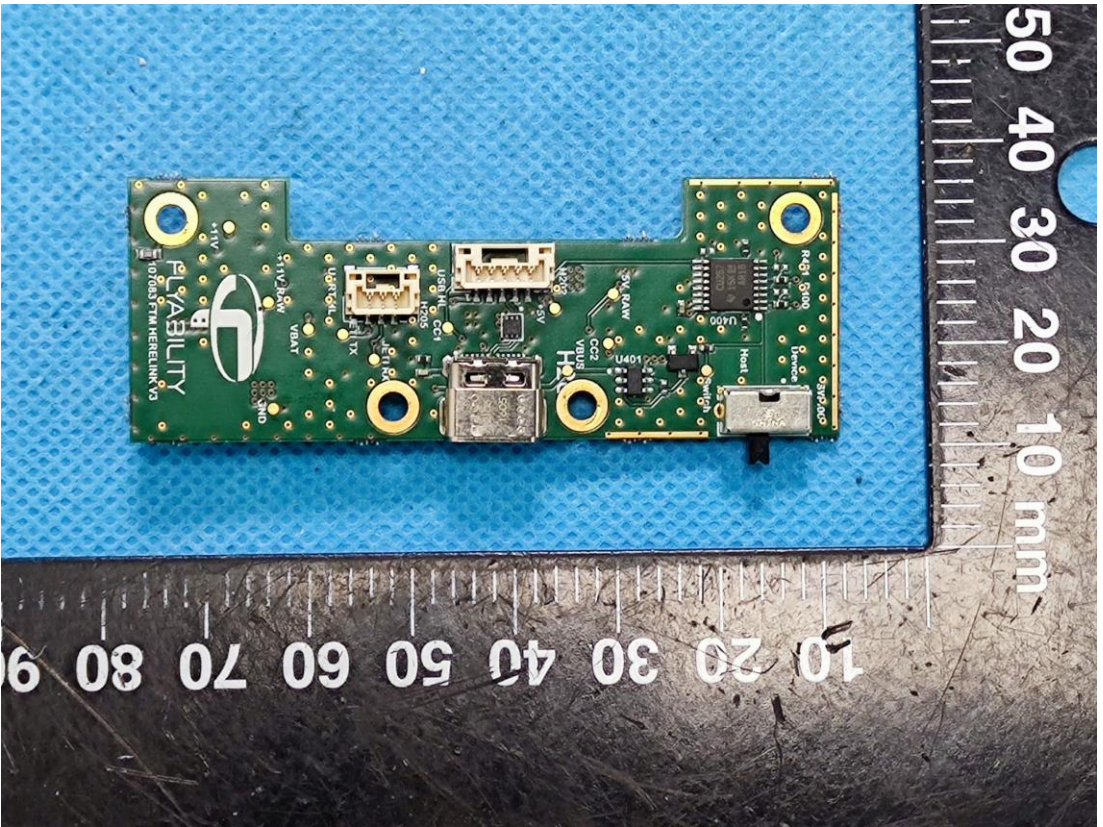

EXHIBIT C - EUT INTERNAL PHOTOGRAPHS

fey

Rechargeable Li Ion battery
Model No.: PA-LI-I-NR46 R001
Voltage: 3.6V DC Capacity: 6.7Ah Energy: 24Wh

11NR19/66-2

CAUTION

Risk of Fire and Burns. Do Not Open, Crush, Heat Above +60°C or Incinerate. Follow Manufacturer's Instructions. Charge only with suitable charger.
Max. Charge Current: 2.4A;
Max. Charge Voltage: 4.2V

Polarity:
Red = VBat+
Black = GND

08/2021
204127467VH00086

MH45979

Li-ion