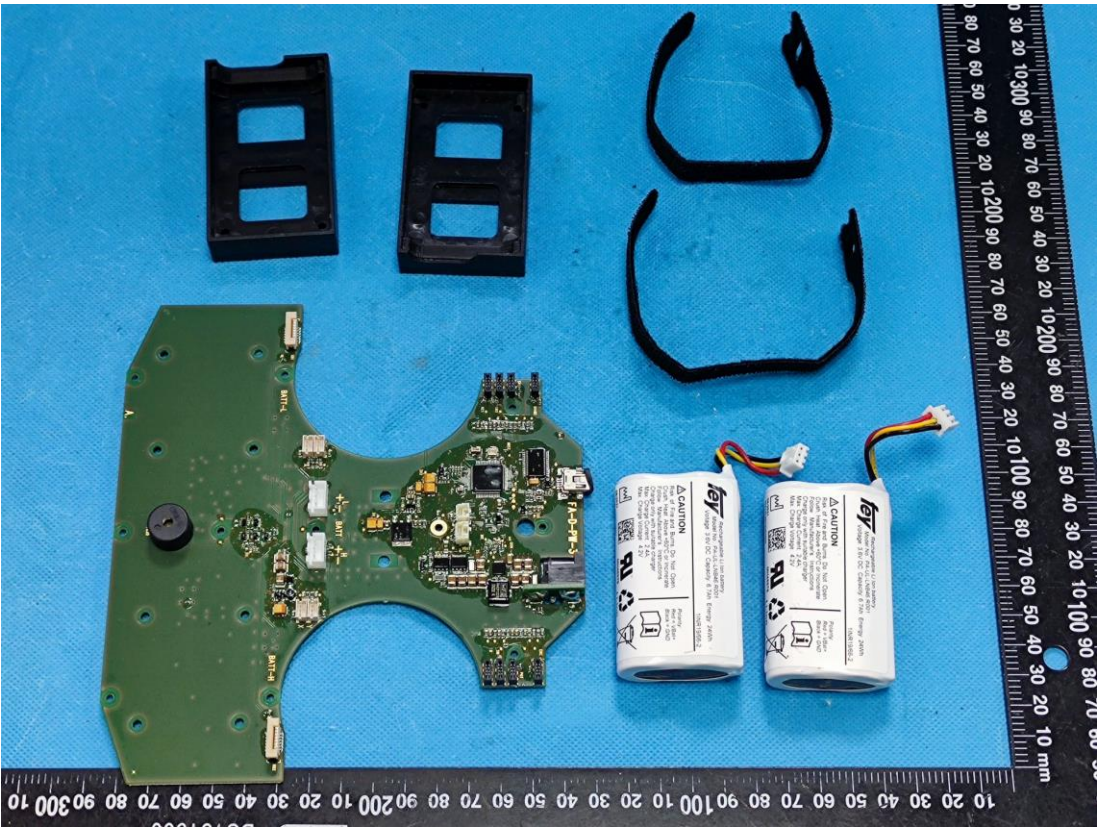

EXHIBIT C - EUT INTERNAL PHOTOGRAPHS

fey

Rechargeable Li Ion battery
Model No.: PA-LI-I-NR46 R001
Voltage: 3.6V DC Capacity: 6.7Ah Energy: 24Wh

11NR19/66-2

CAUTION

Risk of Fire and Burns. Do Not Open, Crush, Heat Above +60°C or Incinerate. Follow Manufacturer's Instructions. Charge only with suitable charger.
Max. Charge Current: 2.4A;
Max. Charge Voltage: 4.2V

Polarity:
Red = VBat+
Black = GND

08/2021
204127467VH00086

MH45979

Li-ion