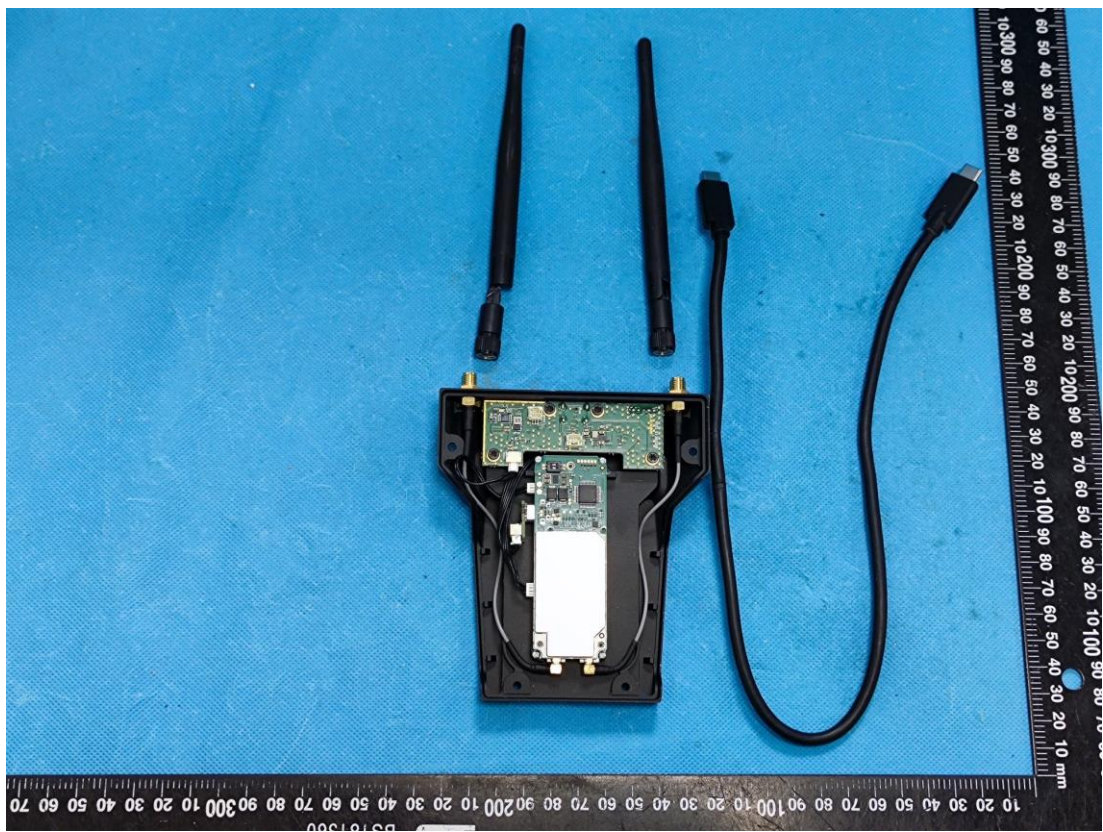

EXHIBIT C - EUT INTERNAL PHOTOGRAPHS

fey

Rechargeable Li Ion battery
Model No.: PA-LI-I-NR46 R001
Voltage: 3.6V DC Capacity: 6.7Ah Energy: 24Wh

11NR19/66-2

CAUTION

Risk of Fire and Burns. Do Not Open, Crush, Heat Above +60°C or Incinerate. Follow Manufacturer's Instructions. Charge only with suitable charger.
Max. Charge Current: 2.4A;
Max. Charge Voltage: 4.2V

Polarity:
Red = VBat+
Black = GND

08/2021
204127467VH00086

MH45979

Li-ion