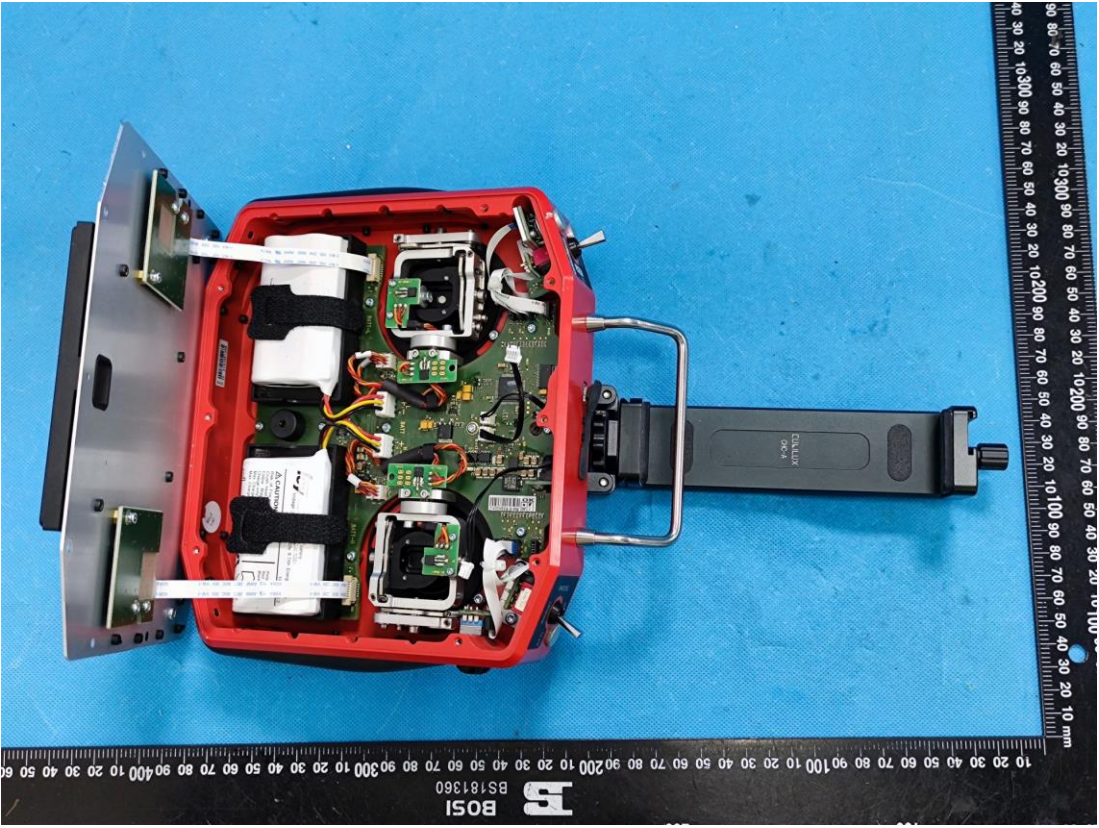

EXHIBIT C - EUT INTERNAL PHOTOGRAPHS

fey

Rechargeable Li Ion battery
Model No.: PA-LI-I-NR46 R001
Voltage: 3.6V DC Capacity: 6.7Ah Energy: 24Wh

11NR19/66-2

CAUTION

Risk of Fire and Burns. Do Not Open, Crush, Heat Above +60°C or Incinerate. Follow Manufacturer's Instructions. Charge only with suitable charger.
Max. Charge Current: 2.4A;
Max. Charge Voltage: 4.2V

Polarity:
Red = VBat+
Black = GND

08/2021
204127467VH00086

MH45979

Li-ion