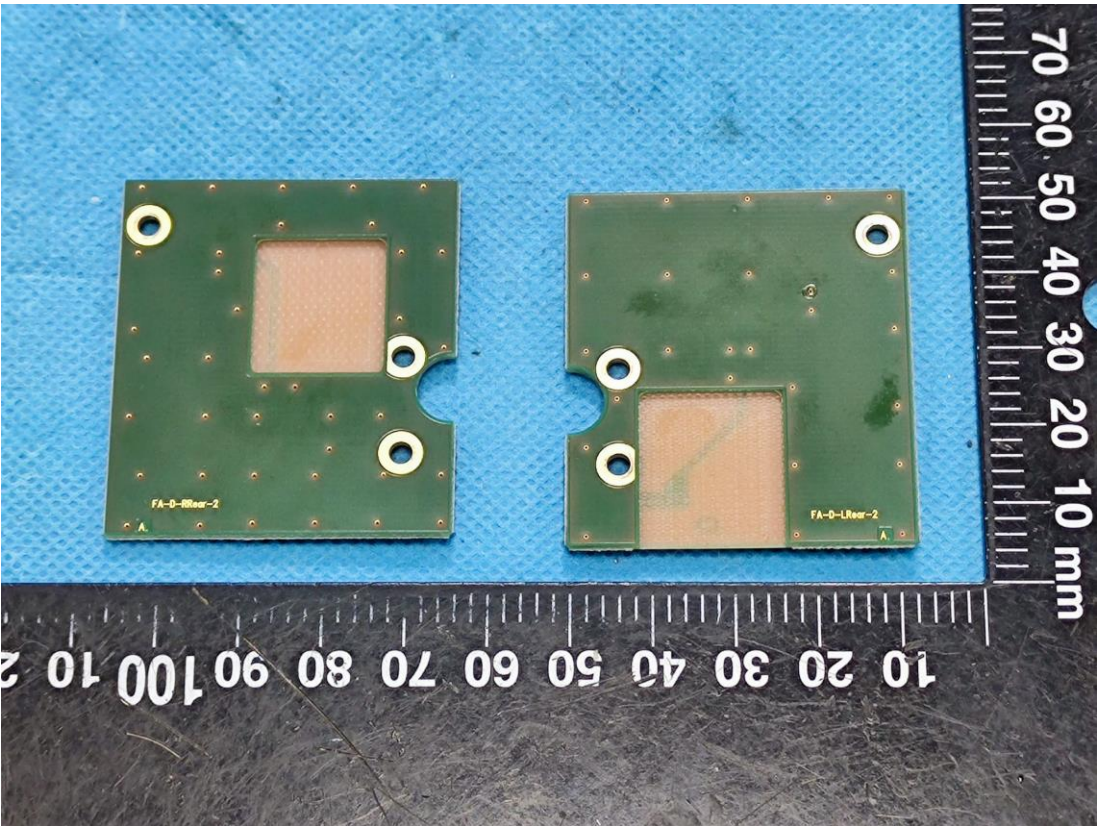

EXHIBIT C - EUT INTERNAL PHOTOGRAPHS

fey

Rechargeable Li Ion battery
Model No.: PA-LI-I-NR46 R001
Voltage: 3.6V DC Capacity: 6.7Ah Energy: 24Wh

11NR19/66-2

CAUTION

Risk of Fire and Burns. Do Not Open, Crush, Heat Above +60°C or Incinerate. Follow Manufacturer's Instructions. Charge only with suitable charger.
Max. Charge Current: 2.4A;
Max. Charge Voltage: 4.2V

Polarity:
Red = VBat+
Black = GND

08/2021
204127467VH00086

MH45979

Li-ion