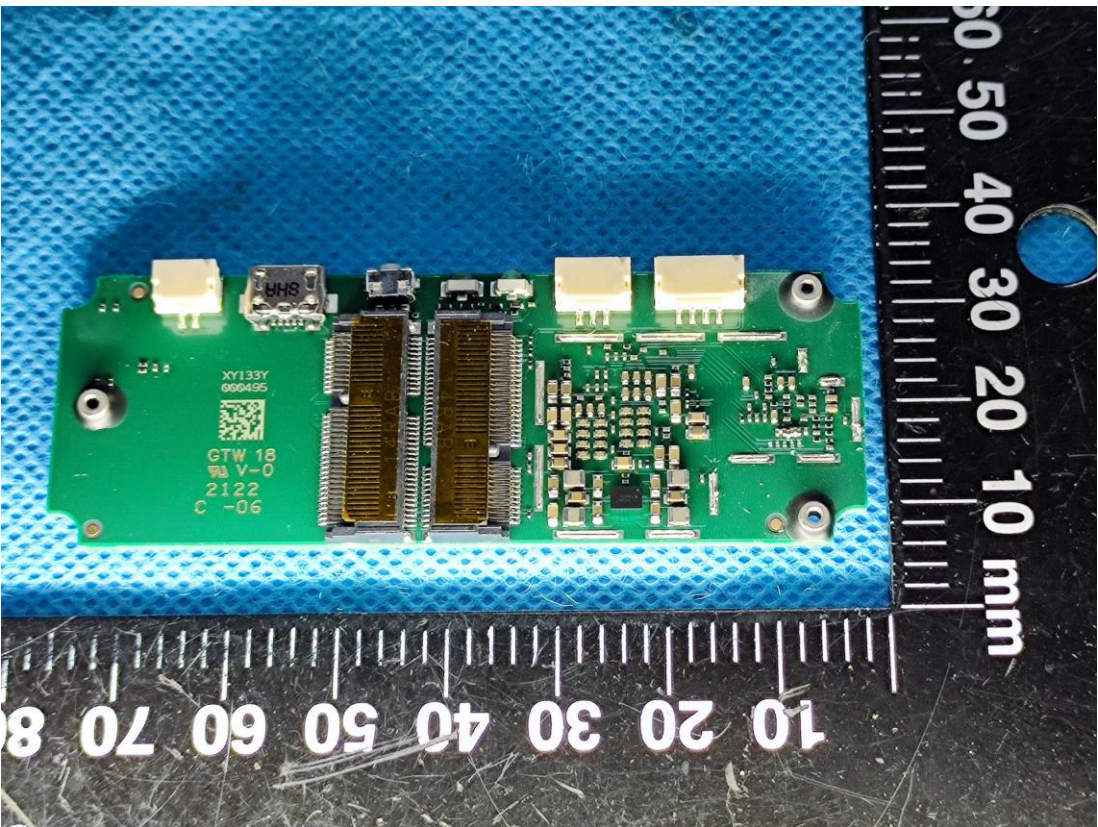

EXHIBIT C - EUT INTERNAL PHOTOGRAPHS

fey

Rechargeable Li Ion battery
Model No.: PA-LI-I-NR46 R001
Voltage: 3.6V DC Capacity: 6.7Ah Energy: 24Wh

11NR19/66-2

CAUTION

Risk of Fire and Burns. Do Not Open, Crush, Heat Above +60°C or Incinerate. Follow Manufacturer's Instructions. Charge only with suitable charger.
Max. Charge Current: 2.4A;
Max. Charge Voltage: 4.2V

Polarity:
Red = VBat+
Black = GND

08/2021
204127467VH00086

MH45979

Li-ion