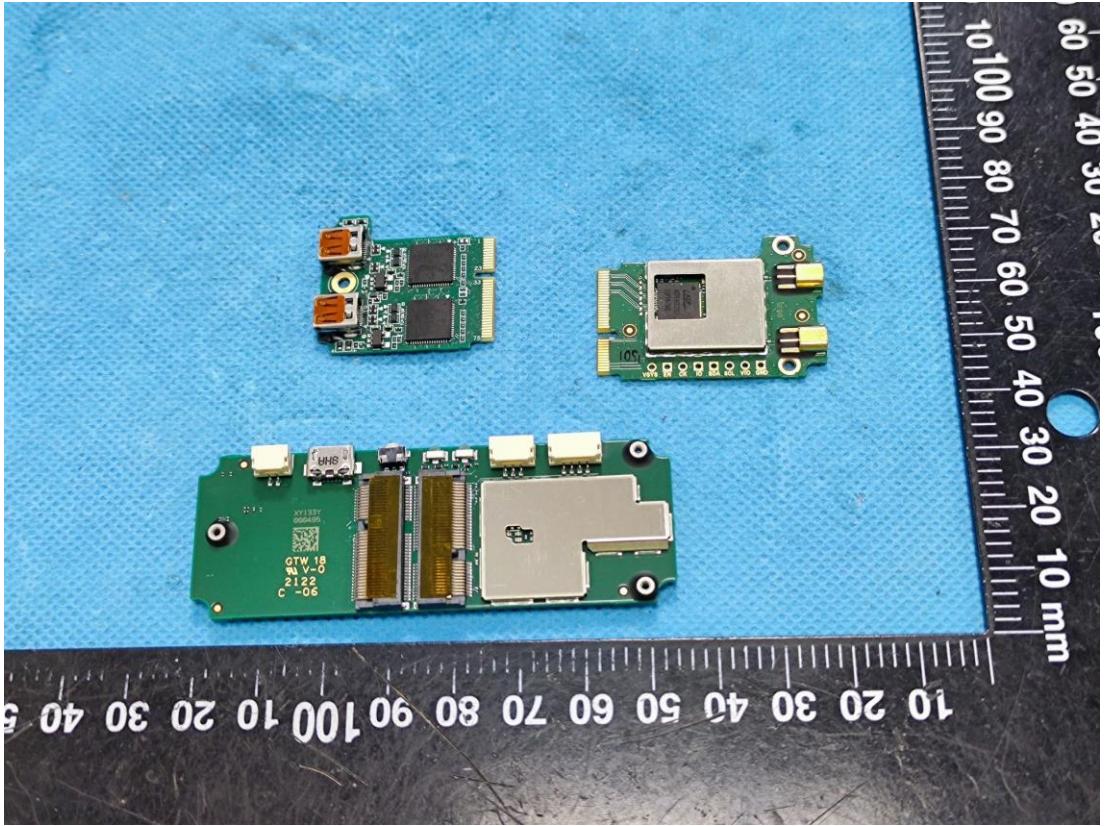

EXHIBIT C - EUT INTERNAL PHOTOGRAPHS

fey

Rechargeable Li Ion battery
Model No.: PA-LI-I-NR46 R001
Voltage: 3.6V DC Capacity: 6.7Ah Energy: 24Wh

11NR19/66-2

CAUTION

Risk of Fire and Burns. Do Not Open, Crush, Heat Above +60°C or Incinerate. Follow Manufacturer's Instructions. Charge only with suitable charger.
Max. Charge Current: 2.4A;
Max. Charge Voltage: 4.2V

Polarity:
Red = VBat+
Black = GND

08/2021
204127467VH00086

MH45979

Li-ion