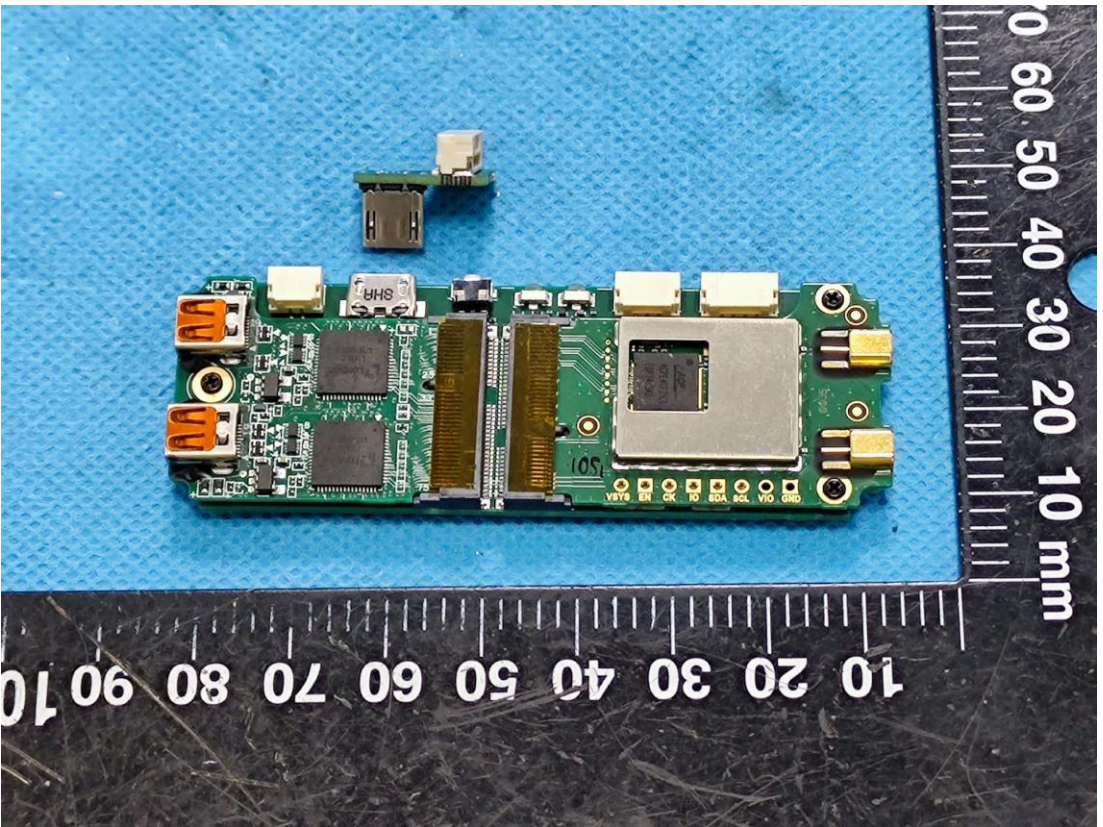

EXHIBIT C - EUT INTERNAL PHOTOGRAPHS

fey

Rechargeable Li Ion battery
Model No.: PA-LI-I-NR46 R001
Voltage: 3.6V DC Capacity: 6.7Ah Energy: 24Wh

11NR19/66-2

CAUTION

Risk of Fire and Burns. Do Not Open, Crush, Heat Above +60°C or Incinerate. Follow Manufacturer's Instructions. Charge only with suitable charger.
Max. Charge Current: 2.4A;
Max. Charge Voltage: 4.2V

Polarity:
Red = VBat+
Black = GND

08/2021
204127467VH00086

MH45979

Li-ion