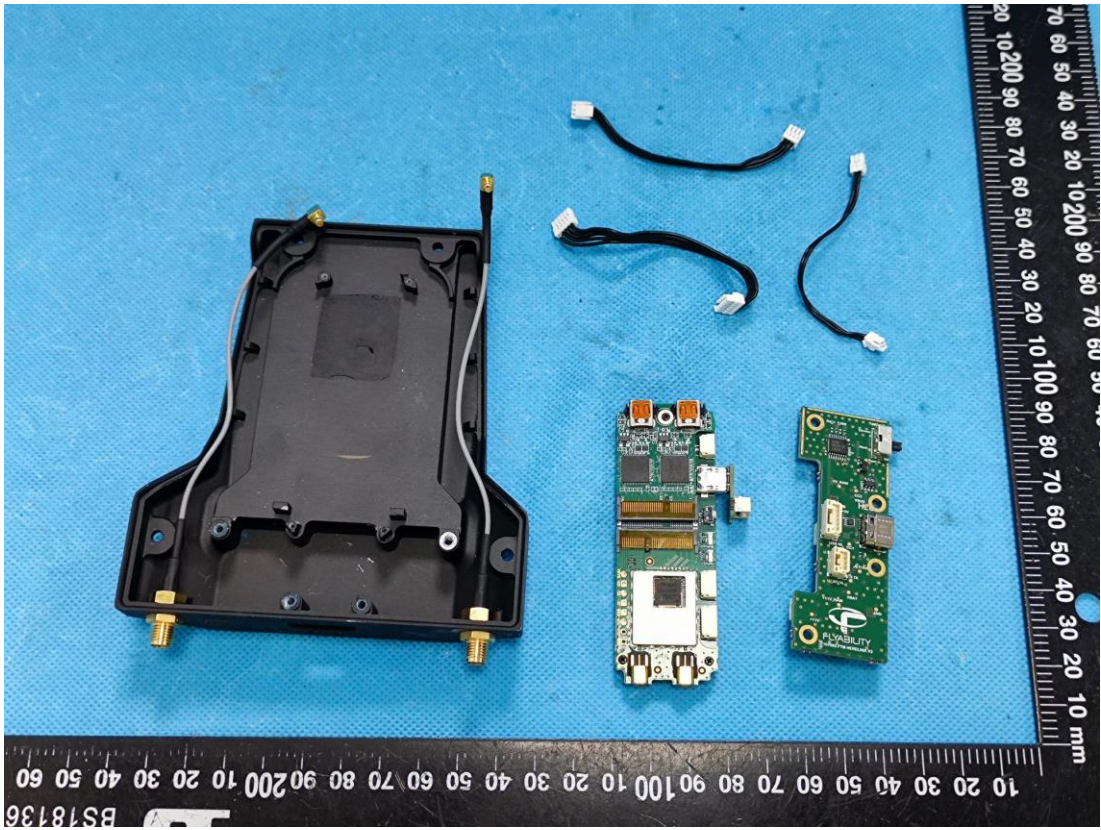

EXHIBIT C - EUT INTERNAL PHOTOGRAPHS

fey

Rechargeable Li Ion battery
Model No.: PA-LI-I-NR46 R001
Voltage: 3.6V DC Capacity: 6.7Ah Energy: 24Wh

11NR19/66-2

CAUTION

Risk of Fire and Burns. Do Not Open, Crush, Heat Above +60°C or Incinerate. Follow Manufacturer's Instructions. Charge only with suitable charger.
Max. Charge Current: 2.4A;
Max. Charge Voltage: 4.2V

Polarity:
Red = VBat+
Black = GND

08/2021
204127467VH00086

MH45979

Li-ion