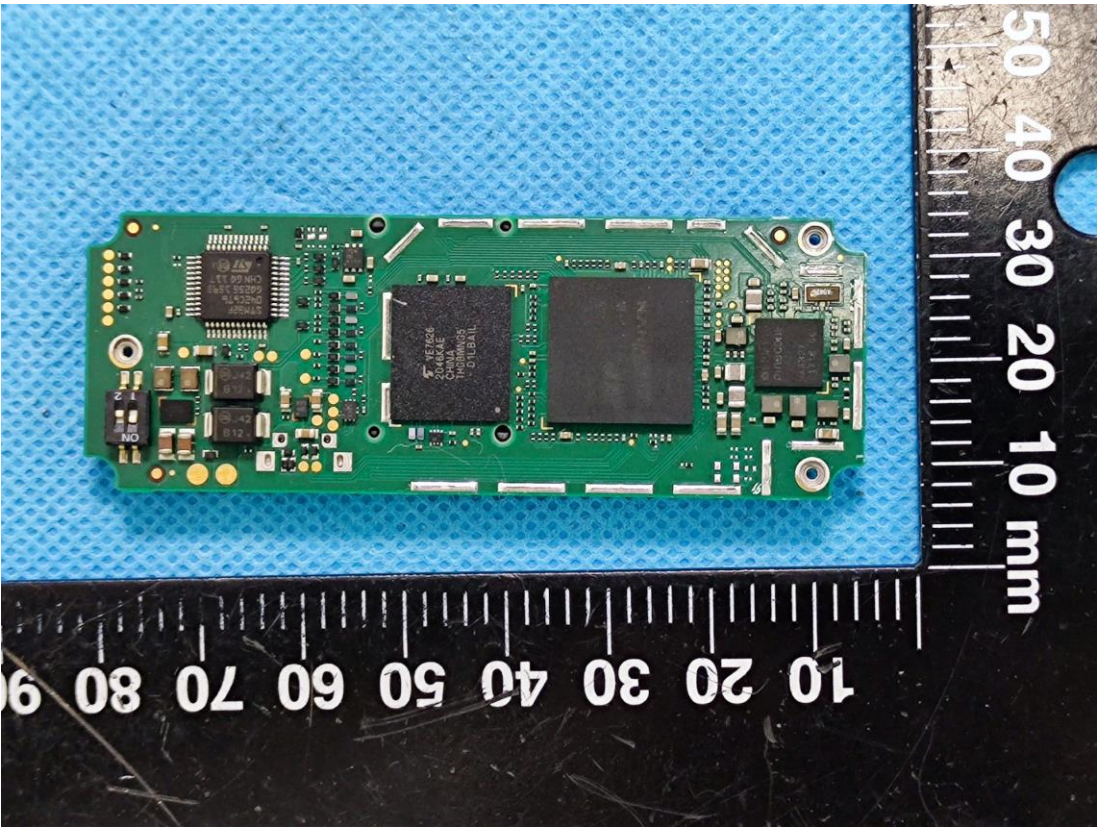

EXHIBIT C - EUT INTERNAL PHOTOGRAPHS

fey

Rechargeable Li Ion battery
Model No.: PA-LI-I-NR46 R001
Voltage: 3.6V DC Capacity: 6.7Ah Energy: 24Wh

11NR19/66-2

CAUTION

Risk of Fire and Burns. Do Not Open, Crush, Heat Above +60°C or Incinerate. Follow Manufacturer's Instructions. Charge only with suitable charger.
Max. Charge Current: 2.4A;
Max. Charge Voltage: 4.2V

Polarity:
Red = VBat+
Black = GND

08/2021
204127467VH00086

MH45979

Li-ion