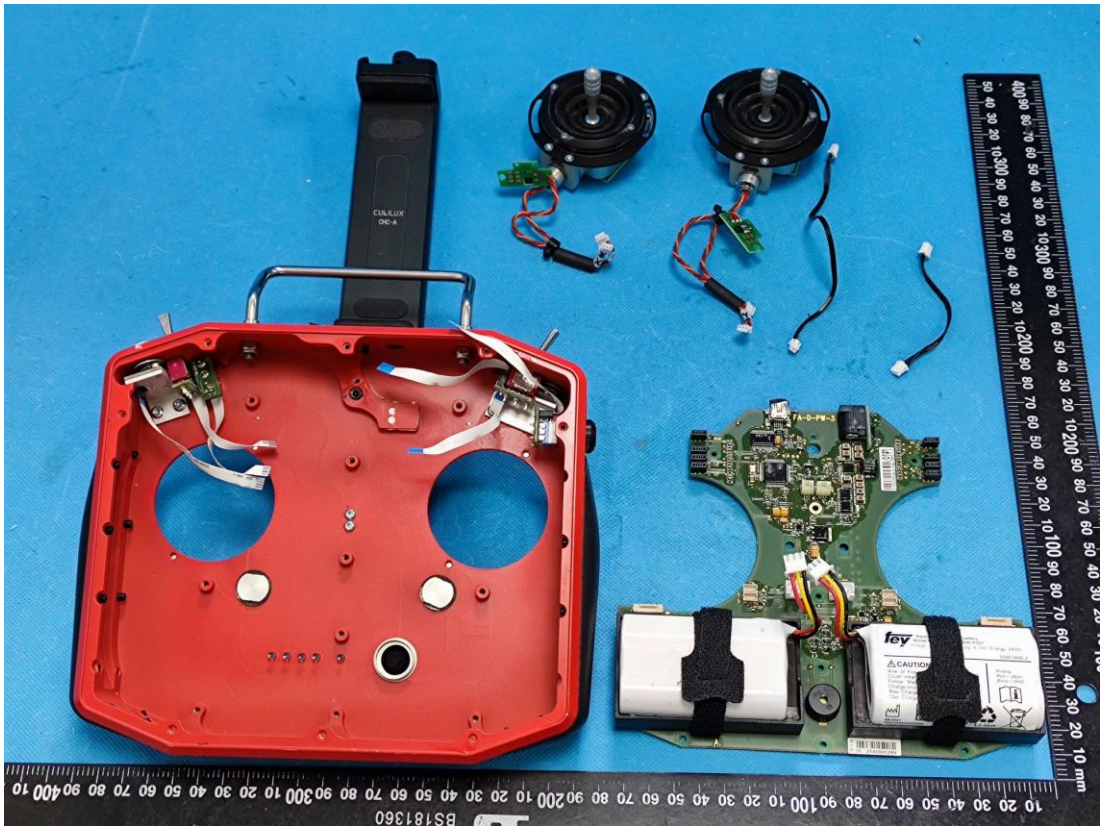

EXHIBIT C - EUT INTERNAL PHOTOGRAPHS

fey

Rechargeable Li Ion battery
Model No.: PA-LI-I-NR46 R001
Voltage: 3.6V DC Capacity: 6.7Ah Energy: 24Wh

11NR19/66-2

CAUTION

Risk of Fire and Burns. Do Not Open, Crush, Heat Above +60°C or Incinerate. Follow Manufacturer's Instructions. Charge only with suitable charger.
Max. Charge Current: 2.4A;
Max. Charge Voltage: 4.2V

Polarity:
Red = VBat+
Black = GND

08/2021
204127467VH00086

MH45979

Li-ion