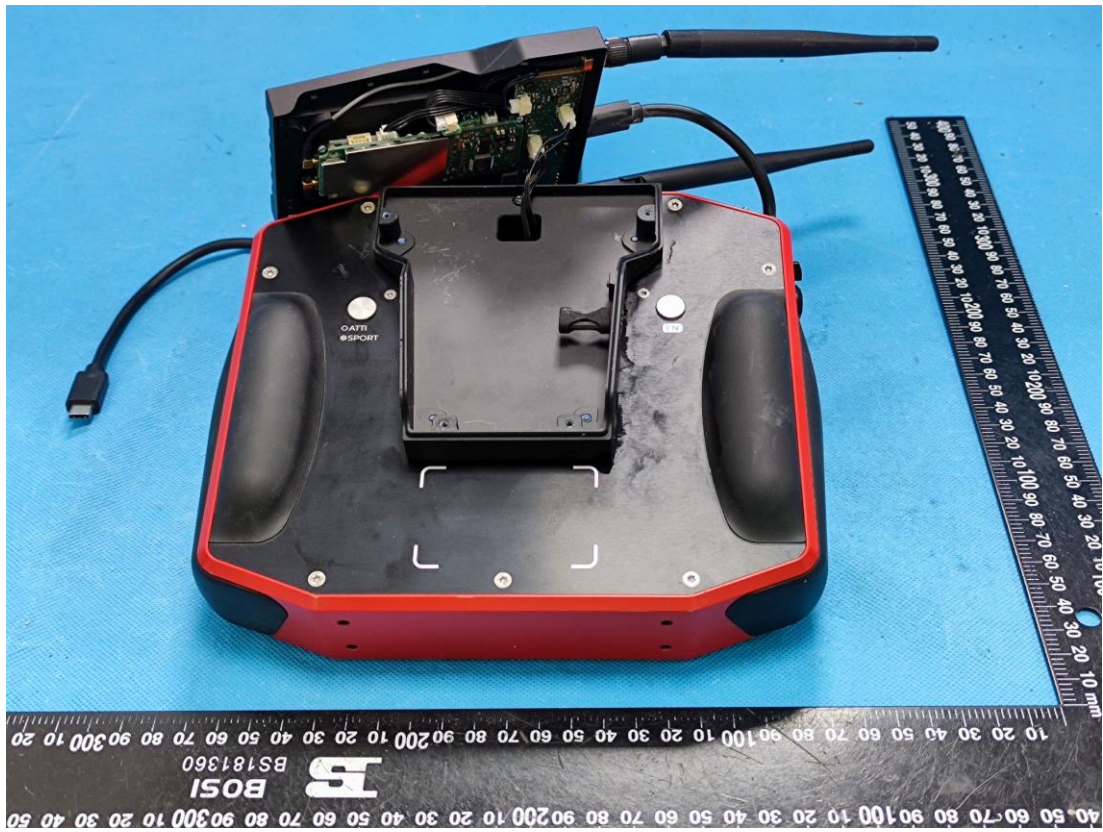

EXHIBIT C - EUT INTERNAL PHOTOGRAPHS

fey

Rechargeable Li Ion battery
Model No.: PA-LI-I-NR46 R001
Voltage: 3.6V DC Capacity: 6.7Ah Energy: 24Wh

11NR19/66-2

CAUTION

Risk of Fire and Burns. Do Not Open, Crush, Heat Above +60°C or Incinerate. Follow Manufacturer's Instructions. Charge only with suitable charger.
Max. Charge Current: 2.4A;
Max. Charge Voltage: 4.2V

Polarity:
Red = VBat+
Black = GND

08/2021
204127467VH00086

MH45979

Li-ion