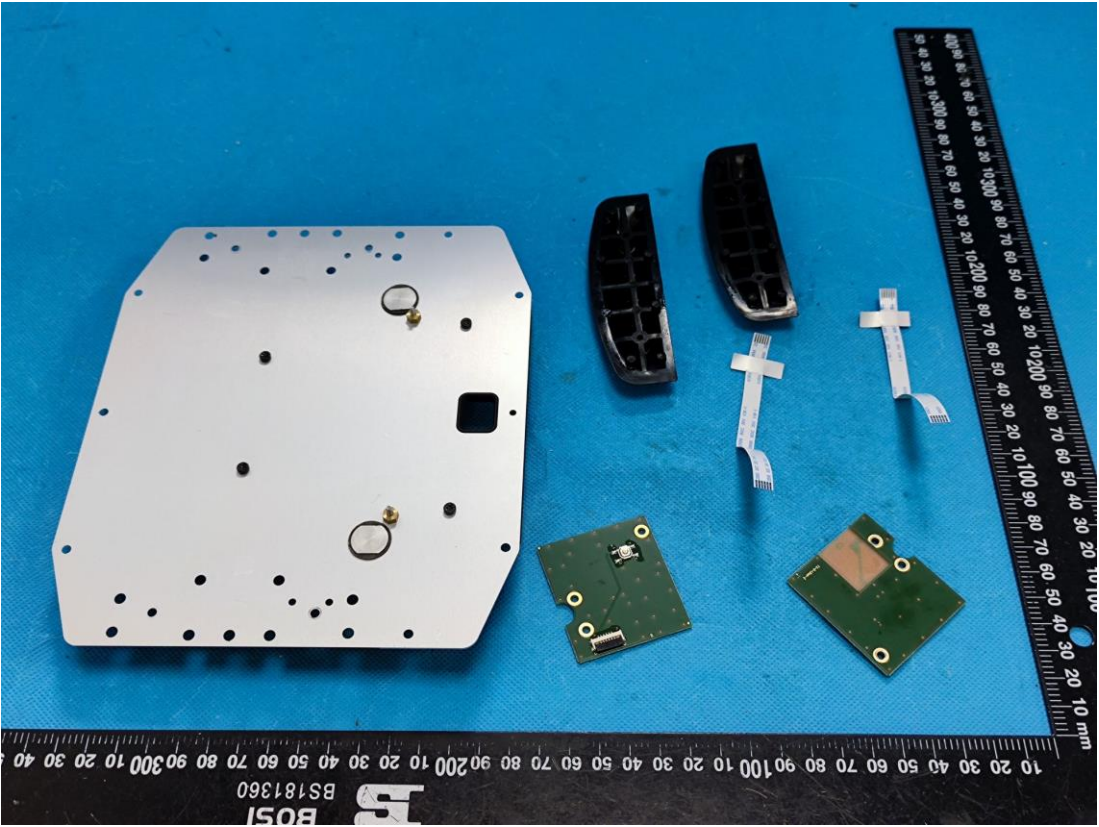

EXHIBIT C - EUT INTERNAL PHOTOGRAPHS

fey

Rechargeable Li Ion battery
Model No.: PA-LI-I-NR46 R001
Voltage: 3.6V DC Capacity: 6.7Ah Energy: 24Wh

11NR19/66-2

CAUTION

Risk of Fire and Burns. Do Not Open, Crush, Heat Above +60°C or Incinerate. Follow Manufacturer's Instructions. Charge only with suitable charger.
Max. Charge Current: 2.4A;
Max. Charge Voltage: 4.2V

Polarity:
Red = VBat+
Black = GND

08/2021
204127467VH00086

MH45979

Li-ion