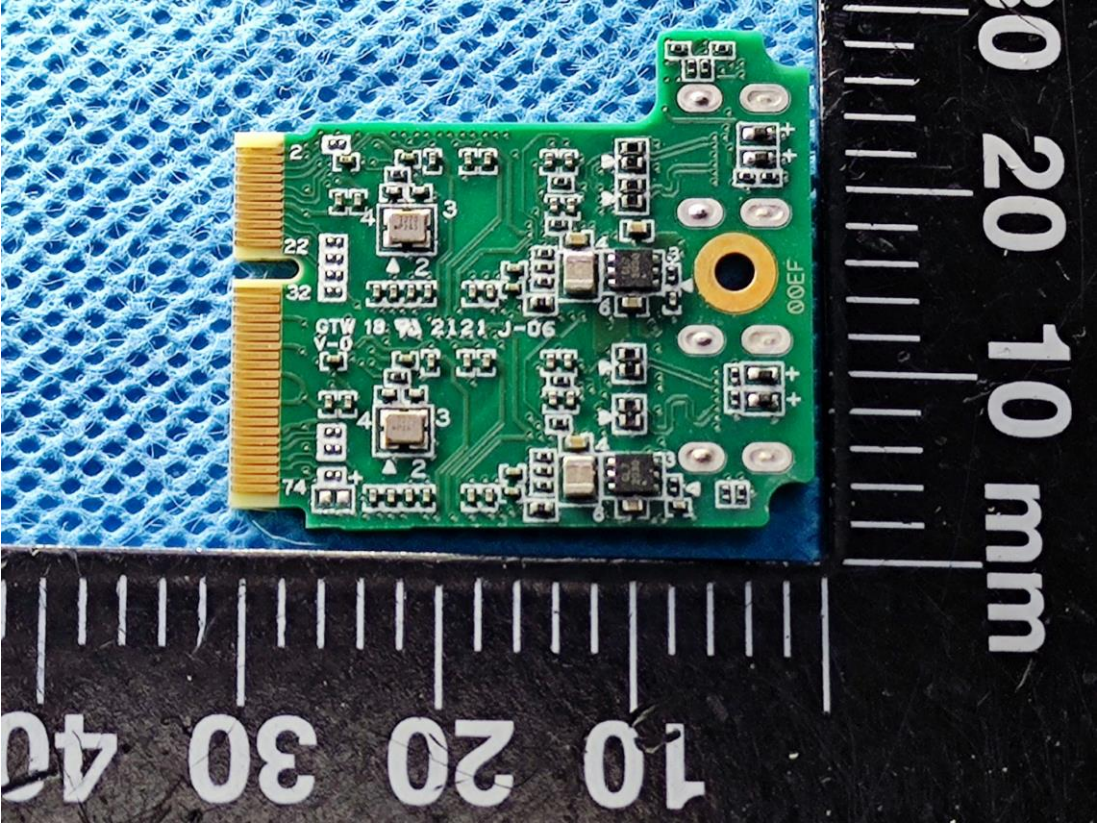

EXHIBIT C - EUT INTERNAL PHOTOGRAPHS

fey

Rechargeable Li Ion battery
Model No.: PA-LI-I-NR46 R001
Voltage: 3.6V DC Capacity: 6.7Ah Energy: 24Wh

11NR19/66-2

CAUTION

Risk of Fire and Burns. Do Not Open, Crush, Heat Above +60°C or Incinerate. Follow Manufacturer's Instructions. Charge only with suitable charger.
Max. Charge Current: 2.4A;
Max. Charge Voltage: 4.2V

Polarity:
Red = VBat+
Black = GND

08/2021
204127467VH00086

MH45979

Li-ion