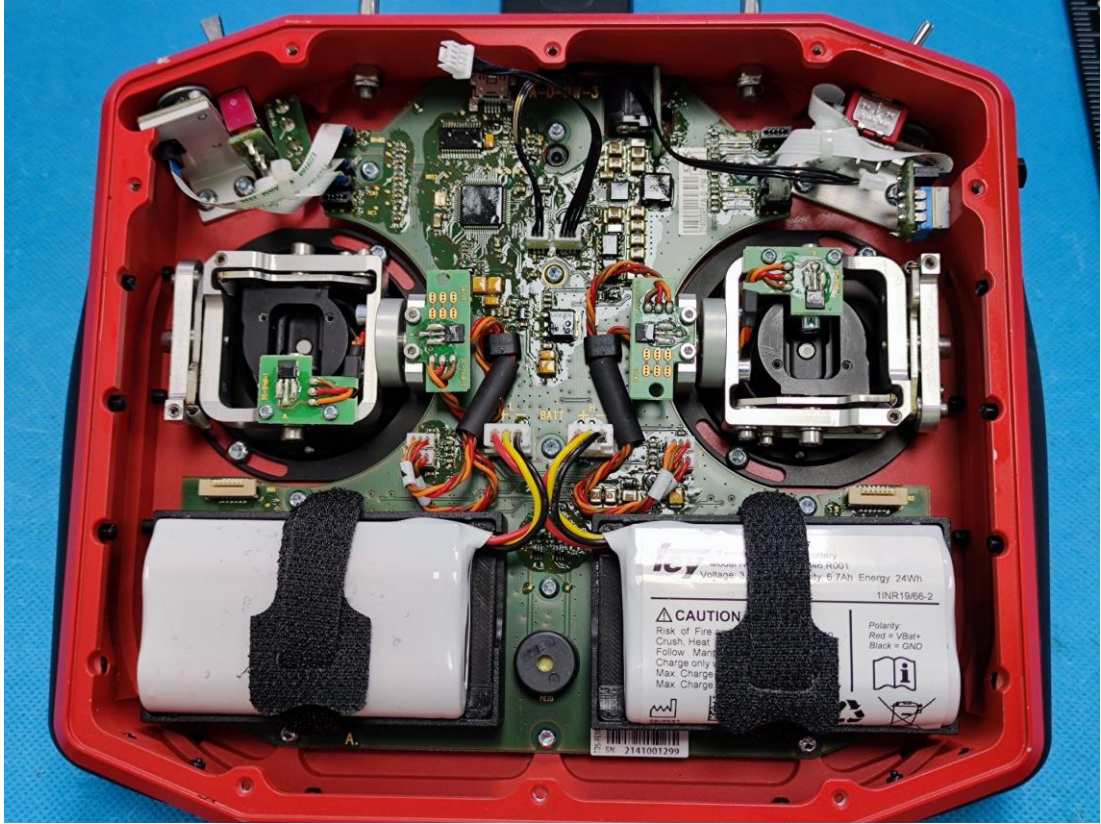

EXHIBIT C - EUT INTERNAL PHOTOGRAPHS

fey

Rechargeable Li Ion battery
Model No.: PA-LI-I-NR46 R001
Voltage: 3.6V DC Capacity: 6.7Ah Energy: 24Wh

11NR19/66-2

CAUTION

Risk of Fire and Burns. Do Not Open, Crush, Heat Above +60°C or Incinerate. Follow Manufacturer's Instructions. Charge only with suitable charger.
Max. Charge Current: 2.4A;
Max. Charge Voltage: 4.2V

Polarity:
Red = VBat+
Black = GND

08/2021
204127467VH00086

MH45979

Li-ion