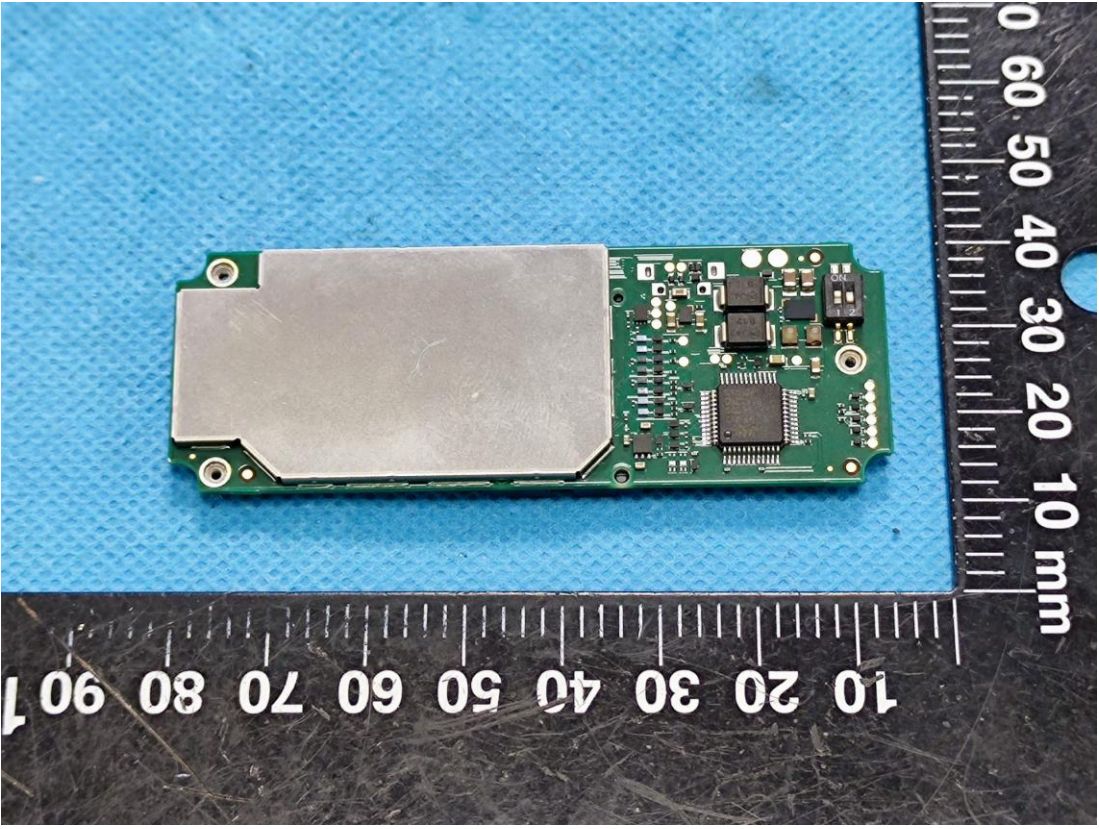

EXHIBIT C - EUT INTERNAL PHOTOGRAPHS

fey

Rechargeable Li Ion battery
Model No.: PA-LI-I-NR46 R001
Voltage: 3.6V DC Capacity: 6.7Ah Energy: 24Wh

11NR19/66-2

CAUTION

Risk of Fire and Burns. Do Not Open, Crush, Heat Above +60°C or Incinerate. Follow Manufacturer's Instructions. Charge only with suitable charger.
Max. Charge Current: 2.4A;
Max. Charge Voltage: 4.2V

Polarity:
Red = VBat+
Black = GND

08/2021
204127467VH00086

MH45979

Li-ion