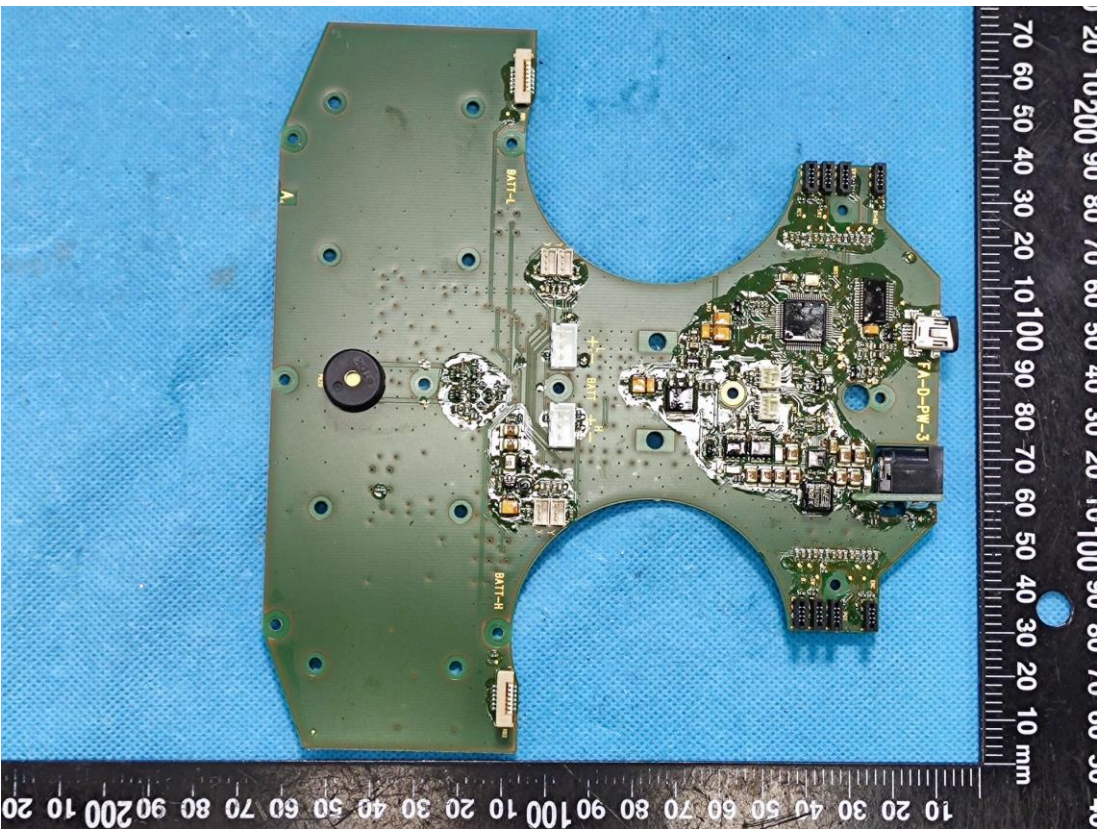

EXHIBIT C - EUT INTERNAL PHOTOGRAPHS

fey

Rechargeable Li Ion battery
Model No.: PA-LI-I-NR46 R001
Voltage: 3.6V DC Capacity: 6.7Ah Energy: 24Wh

11NR19/66-2

CAUTION

Risk of Fire and Burns. Do Not Open, Crush, Heat Above +60°C or Incinerate. Follow Manufacturer's Instructions. Charge only with suitable charger.
Max. Charge Current: 2.4A;
Max. Charge Voltage: 4.2V

Polarity:
Red = VBat+
Black = GND

08/2021
204127467VH00086

MH45979

Li-ion