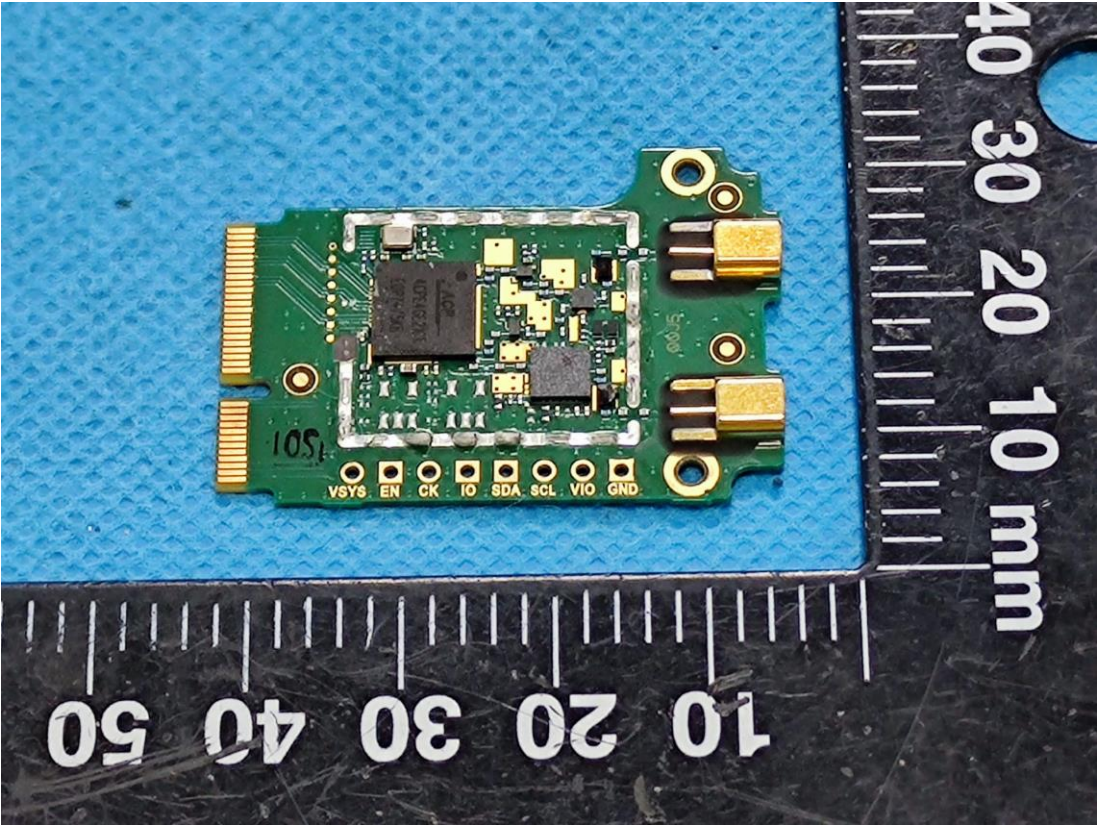

EXHIBIT C - EUT INTERNAL PHOTOGRAPHS

fey

Rechargeable Li Ion battery
Model No.: PA-LI-I-NR46 R001
Voltage: 3.6V DC Capacity: 6.7Ah Energy: 24Wh

11NR19/66-2

CAUTION

Risk of Fire and Burns. Do Not Open, Crush, Heat Above +60°C or Incinerate. Follow Manufacturer's Instructions. Charge only with suitable charger.
Max. Charge Current: 2.4A;
Max. Charge Voltage: 4.2V

Polarity:
Red = VBat+
Black = GND

08/2021
204127467VH00086

MH45979

Li-ion