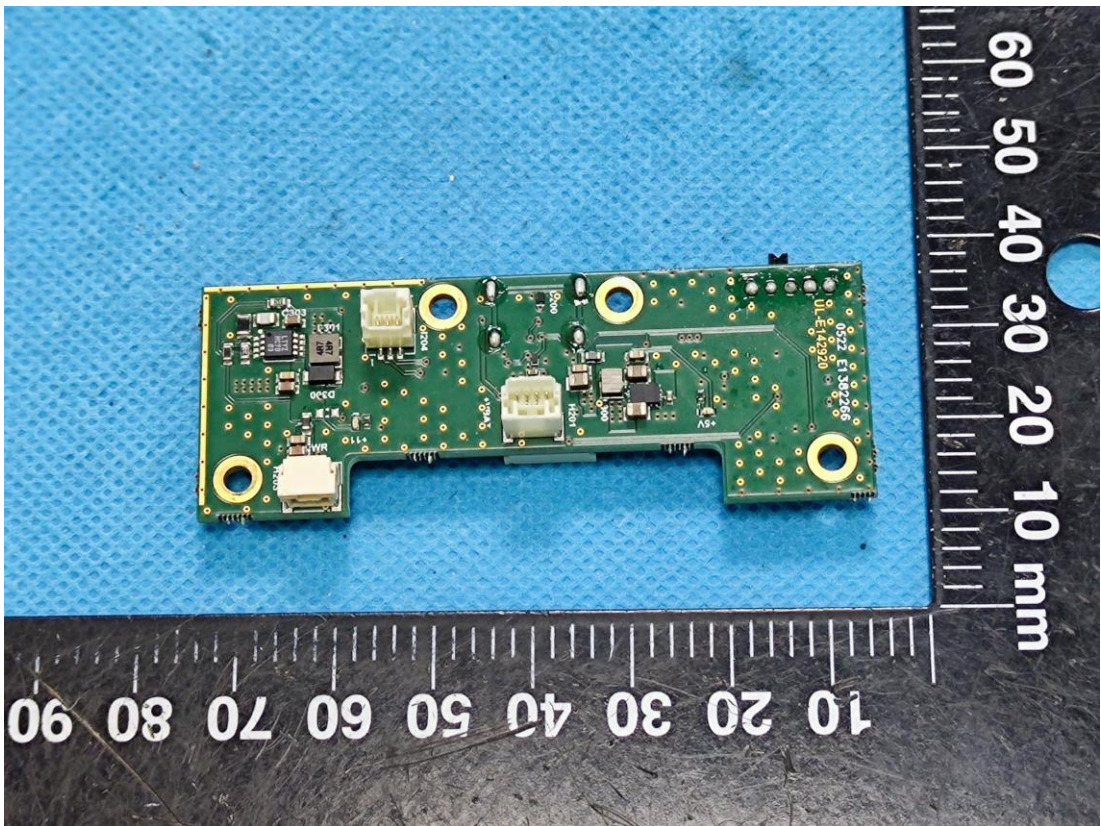

EXHIBIT C - EUT INTERNAL PHOTOGRAPHS

fey

Rechargeable Li Ion battery
Model No.: PA-LI-I-NR46 R001
Voltage: 3.6V DC Capacity: 6.7Ah Energy: 24Wh

11NR19/66-2

CAUTION

Risk of Fire and Burns. Do Not Open, Crush, Heat Above +60°C or Incinerate. Follow Manufacturer's Instructions. Charge only with suitable charger.
Max. Charge Current: 2.4A;
Max. Charge Voltage: 4.2V

Polarity:
Red = VBat+
Black = GND

08/2021
204127467VH00086

MH45979

Li-ion