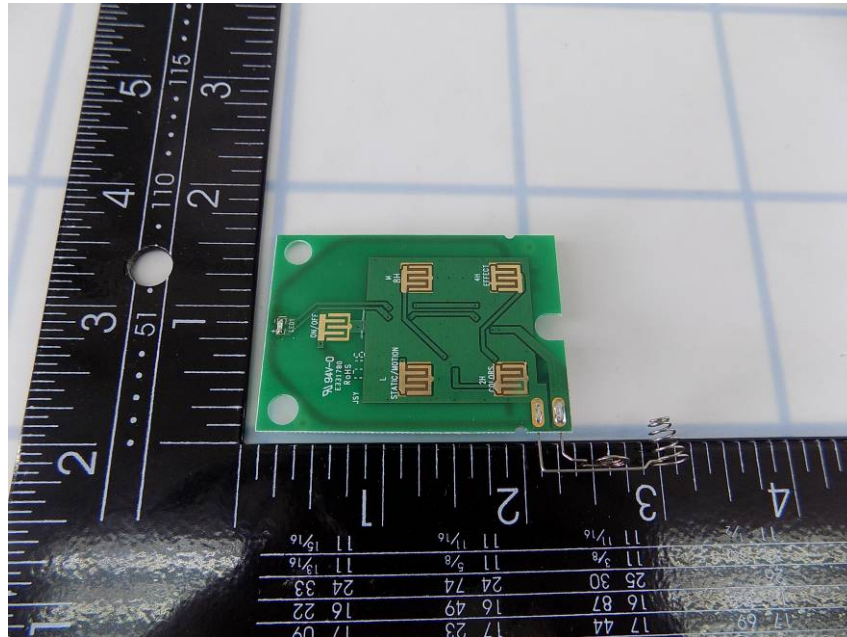

1 Internal Photos of the EUT

Internal view

PCB side 1 view

copyright of this report is owned by Centre of Testing Service and may not be reproduced other than in full except with the written approval of the issuing Company.

See Reverse For Terms And Conditions of Service

PCB side 2 view

Oscillator view

copyright of this report is owned by Centre of Testing Service and may not be reproduced other than in full except with the written approval of the issuing Company.