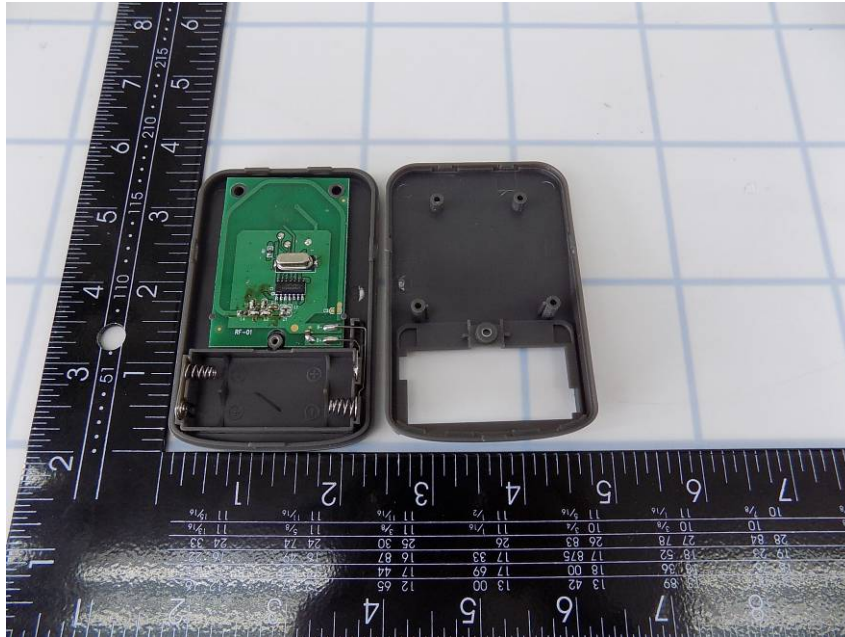

1 Internal Photos of the EUT

Internal view

PCB side 1 view

copyright of this report is owned by Centre of Testing Service and may not be reproduced other than in full except with the written approval of the issuing Company.

See Reverse For Terms And Conditions of Service

PCB side 2 view

Oscillator view

copyright of this report is owned by Centre of Testing Service and may not be reproduced other than in full except with the written approval of the issuing Company.