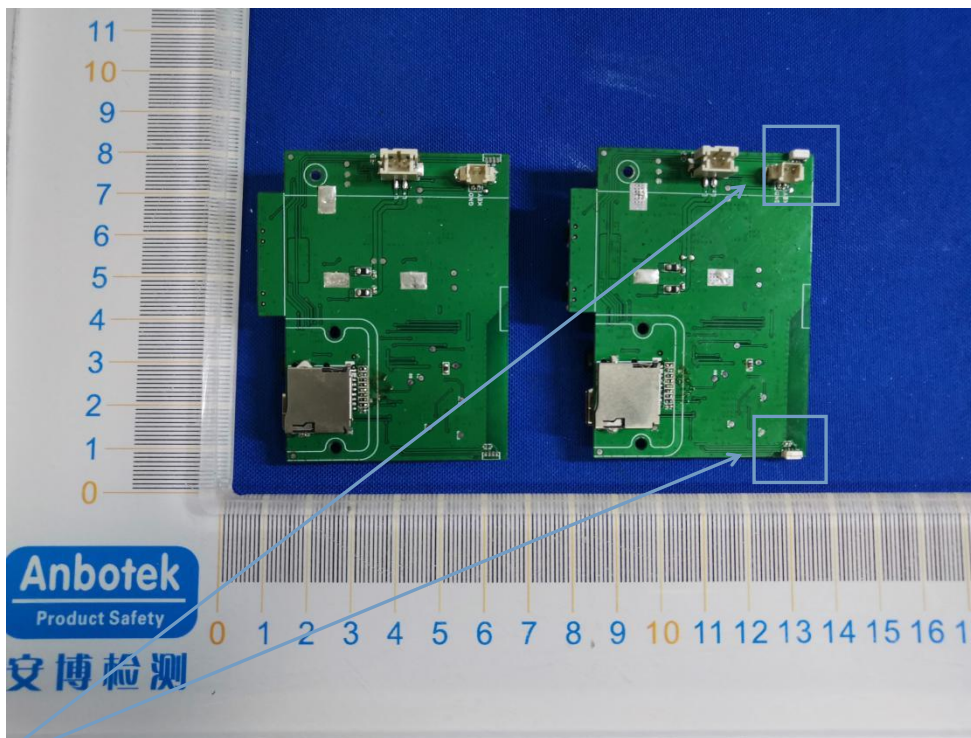

FCC ID: 2AL7B-OZE100L

ANT

small light bead