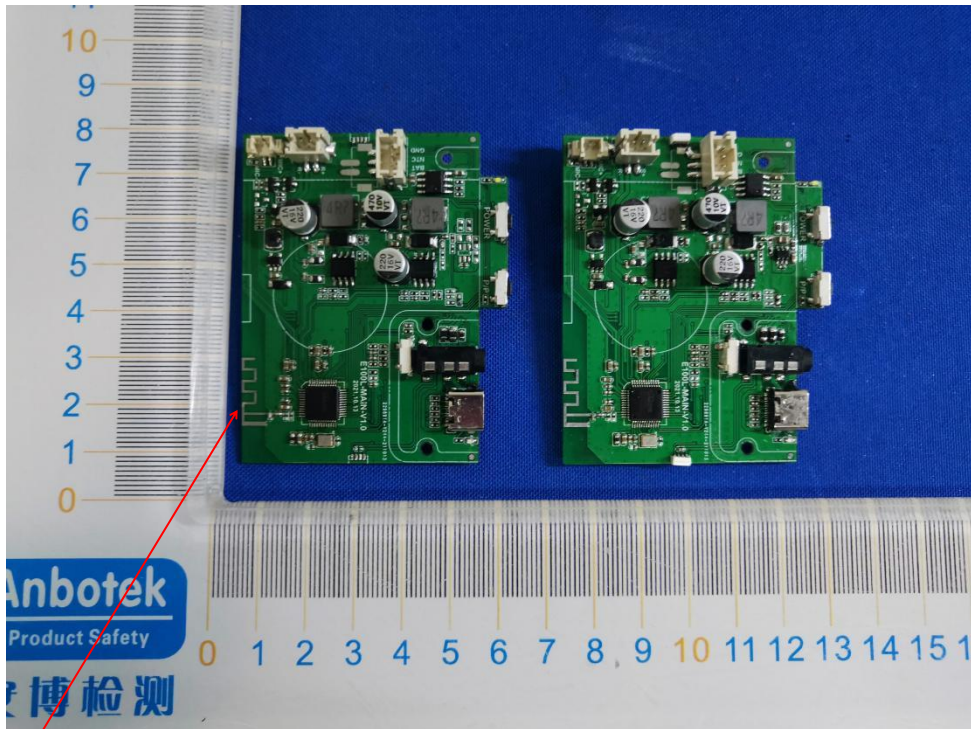

FCC ID: 2AL7B-OZE100L

ANT

small light bead