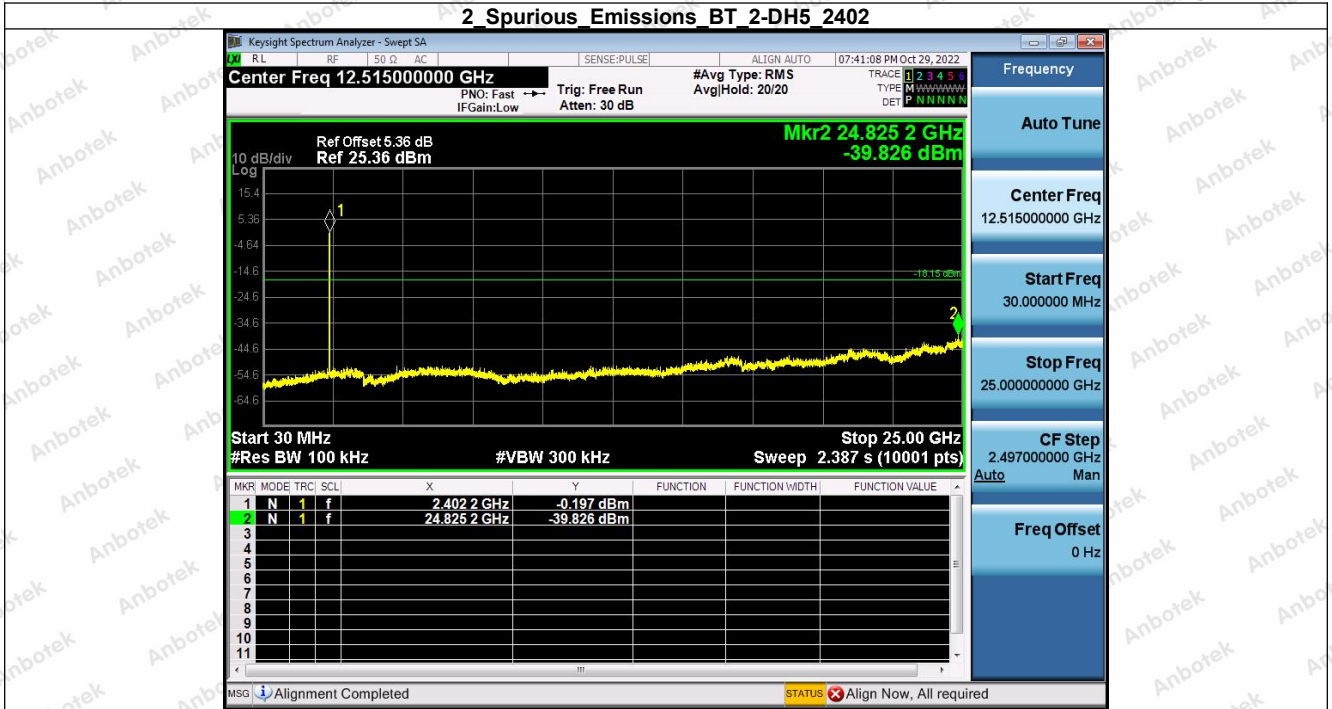

Shenzhen Anbotek Compliance Laboratory Limited

Address: 1/F., Building D, Sogood Science and Technology Park, Sanwei Community, Hangcheng Street, Bao'an District, Shenzhen, Guangdong, China.
Tel: (86) 0755-26066440 Fax: (86) 0755-26014772 Email: service@anbotek.com

Hotline 400-003-0500
www.anbotek.com.cn