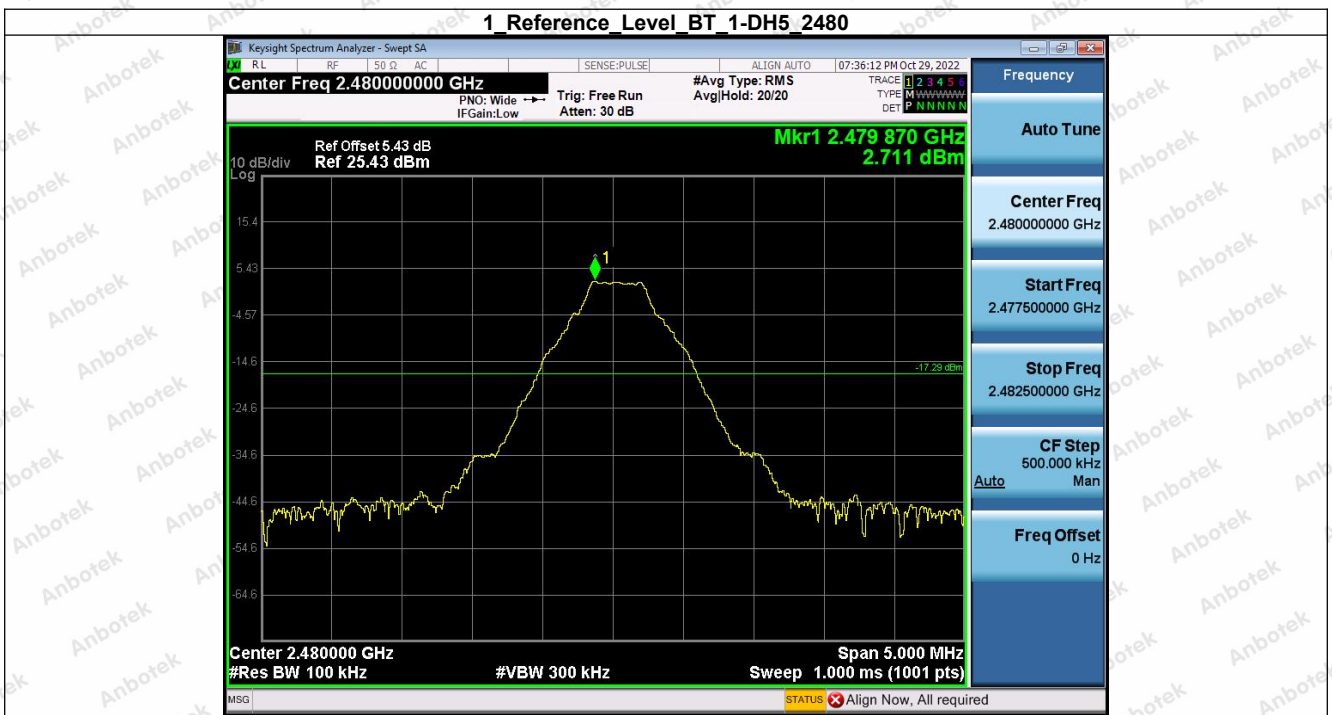

Shenzhen Anbotek Compliance Laboratory Limited

Address: 1/F., Building D, Sogood Science and Technology Park, Sanwei Community, Hangcheng Street, Bao'an District, Shenzhen, Guangdong, China.
Tel: (86) 0755-26066440 Fax: (86) 0755-26014772 Email: service@anbotek.com

Hotline 400-003-0500
www.anbotek.com.cn