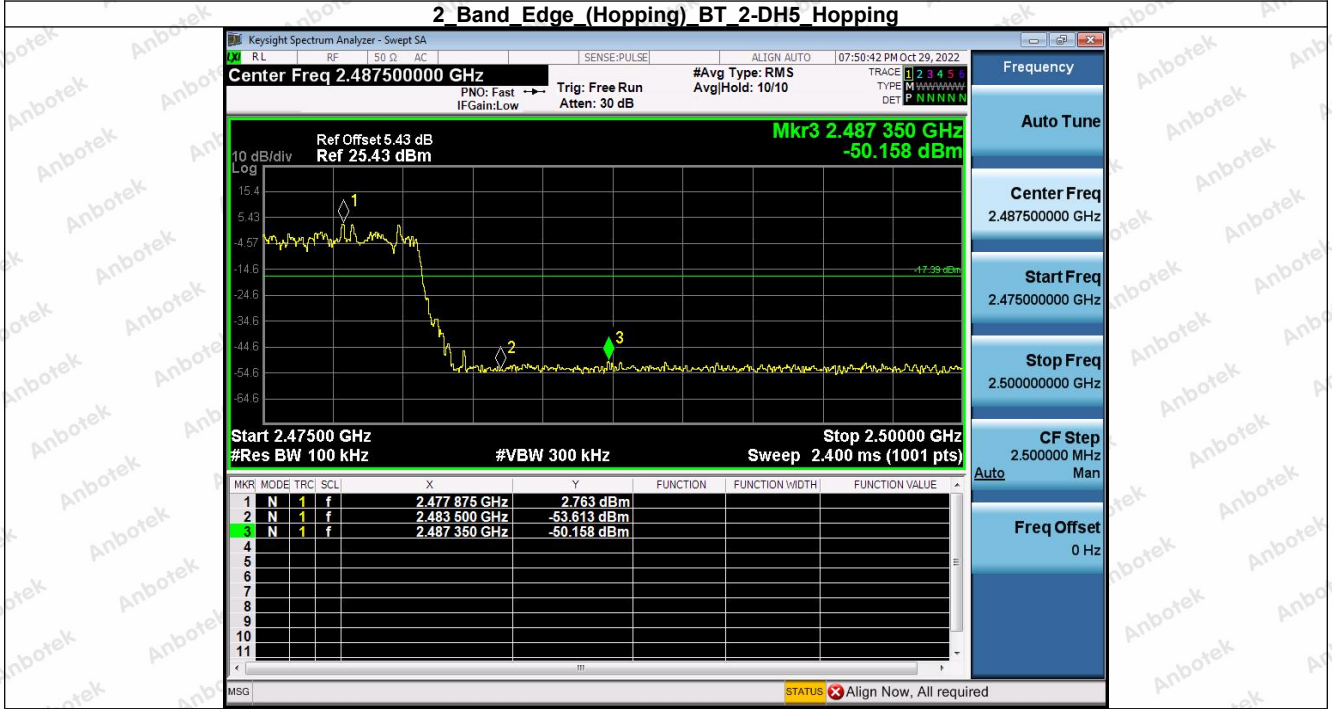

Shenzhen Anbotek Compliance Laboratory Limited

Address: 1/F., Building D, Sogood Science and Technology Park, Sanwei Community, Hangcheng Street, Bao'an District, Shenzhen, Guangdong, China.
Tel: (86) 0755-26066440 Fax: (86) 0755-26014772 Email: service@anbotek.com

Hotline 400-003-0500
www.anbotek.com.cn