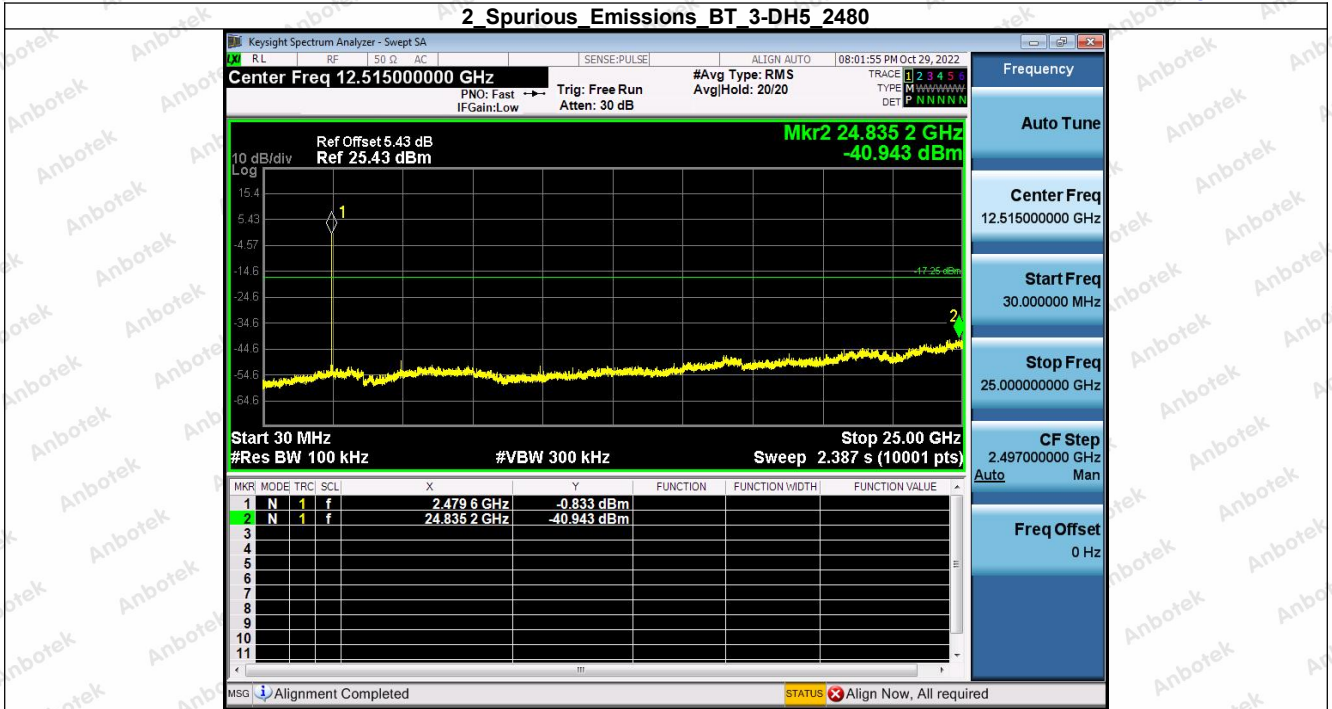

Shenzhen Anbotek Compliance Laboratory Limited

Address: 1/F., Building D, Sogood Science and Technology Park, Sanwei Community, Hangcheng Street, Bao'an District, Shenzhen, Guangdong, China.
Tel: (86) 0755-26066440 Fax: (86) 0755-26014772 Email: service@anbotek.com

Hotline
400-003-0500
www.anbotek.com.cn