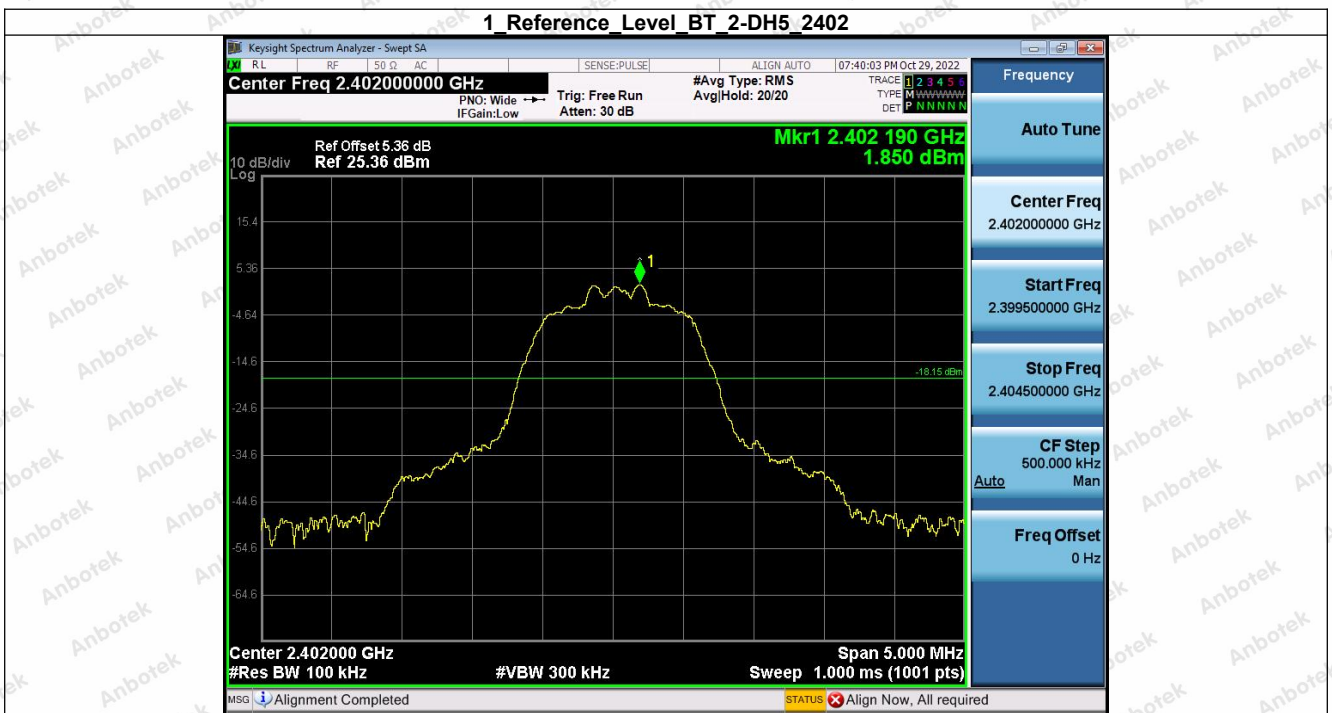

Shenzhen Anbotek Compliance Laboratory Limited

Address: 1/F., Building D, Sogood Science and Technology Park, Sanwei Community, Hangcheng Street, Bao'an District, Shenzhen, Guangdong, China.
Tel: (86) 0755-26066440 Fax: (86) 0755-26014772 Email: service@anbotek.com

Hotline
400-003-0500
www.anbotek.com.cn