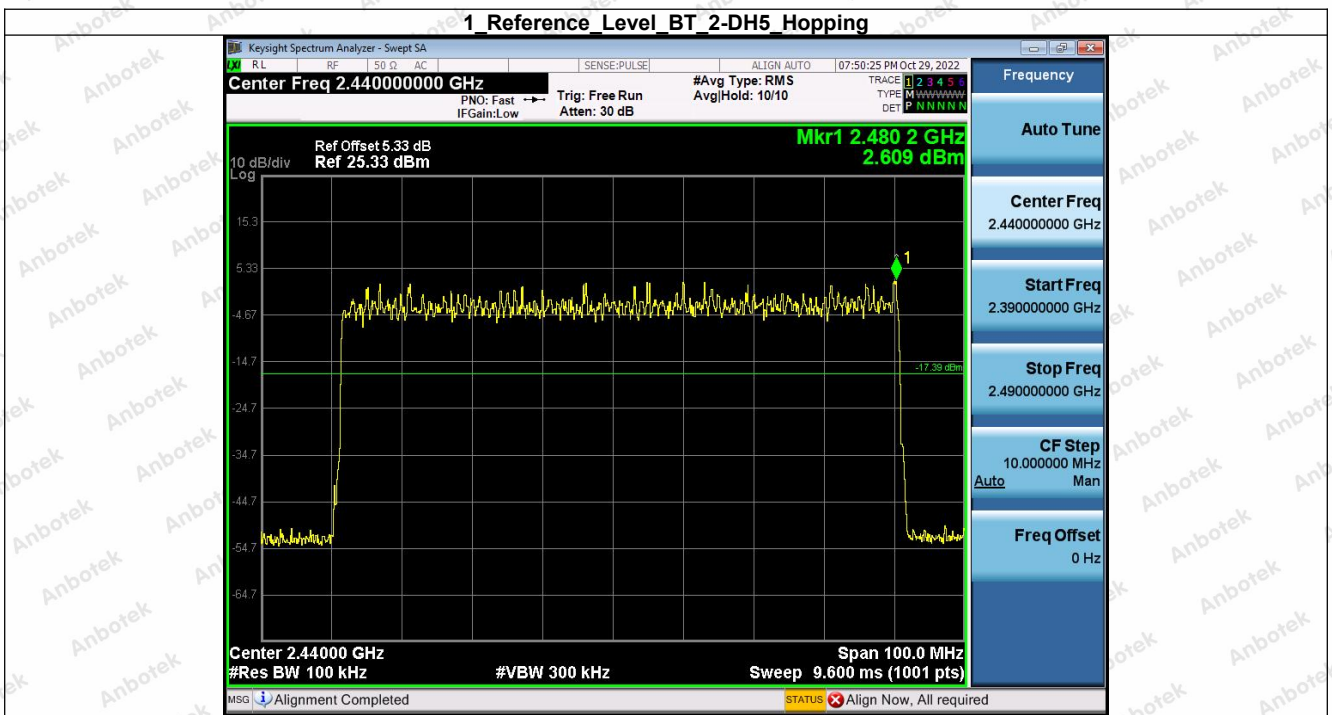

Shenzhen Anbotek Compliance Laboratory Limited

Address: 1/F., Building D, Sogood Science and Technology Park, Sanwei Community, Hangcheng Street, Bao'an District, Shenzhen, Guangdong, China.
Tel: (86) 0755-26066440 Fax: (86) 0755-26014772 Email: service@anbotek.com

Hotline
400-003-0500
www.anbotek.com.cn