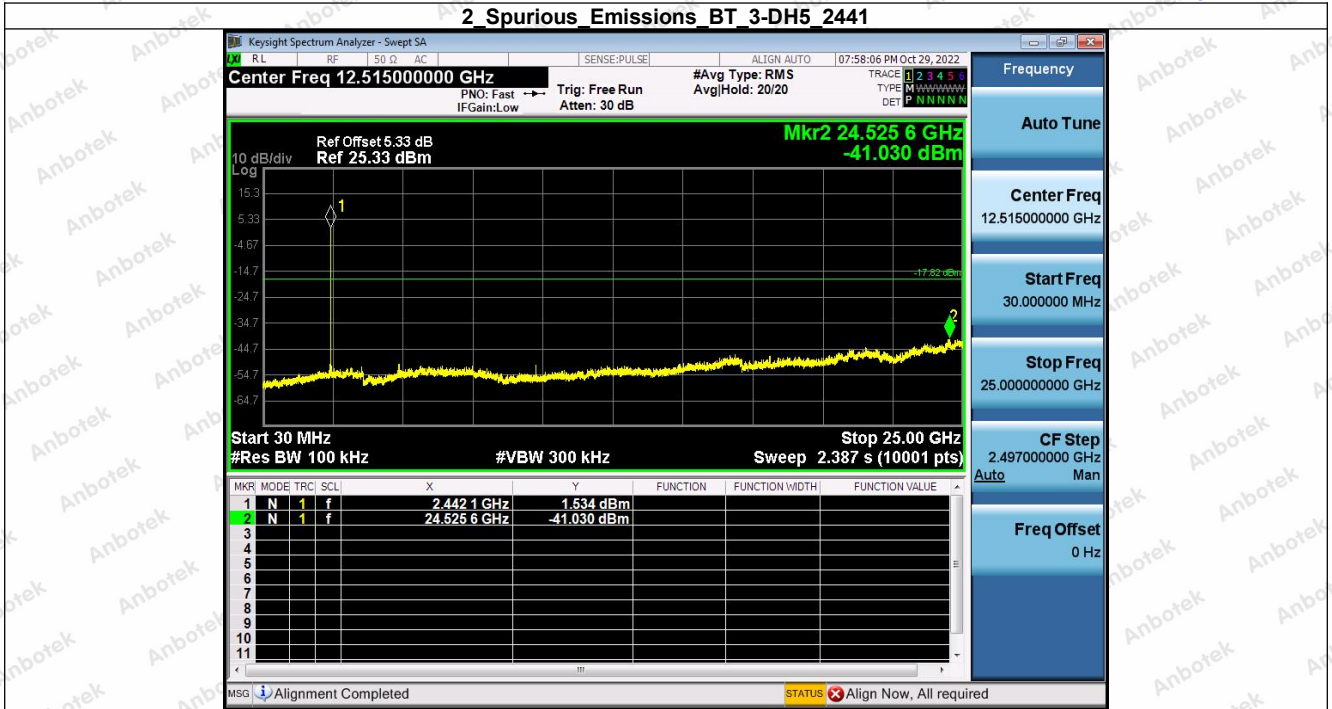

Shenzhen Anbotek Compliance Laboratory Limited

Address: 1/F., Building D, Sogood Science and Technology Park, Sanwei Community, Hangcheng Street, Bao'an District, Shenzhen, Guangdong, China.
Tel: (86) 0755-26066440 Fax: (86) 0755-26014772 Email: service@anbotek.com

Hotline
400-003-0500
www.anbotek.com.cn