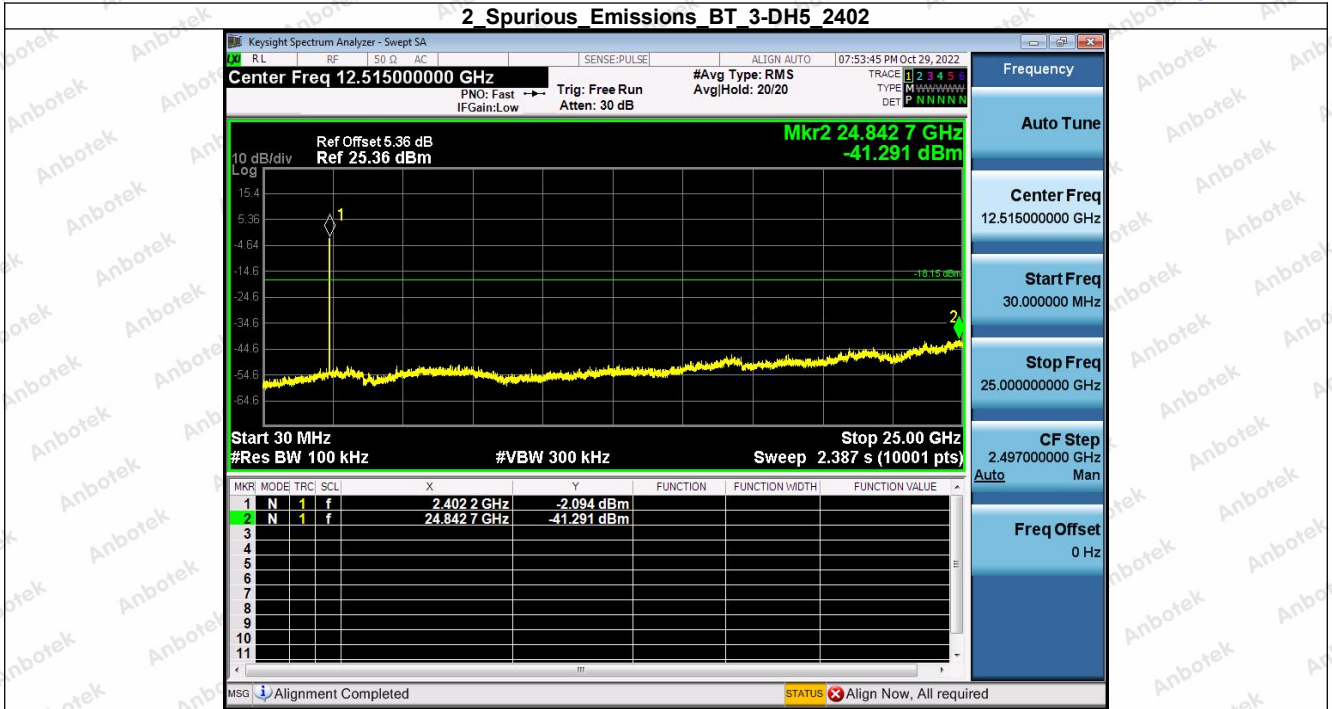

Shenzhen Anbotek Compliance Laboratory Limited

Address: 1/F., Building D, Sogood Science and Technology Park, Sanwei Community, Hangcheng Street, Bao'an District, Shenzhen, Guangdong, China.
Tel: (86) 0755-26066440 Fax: (86) 0755-26014772 Email: service@anbotek.com

Hotline
400-003-0500
www.anbotek.com.cn