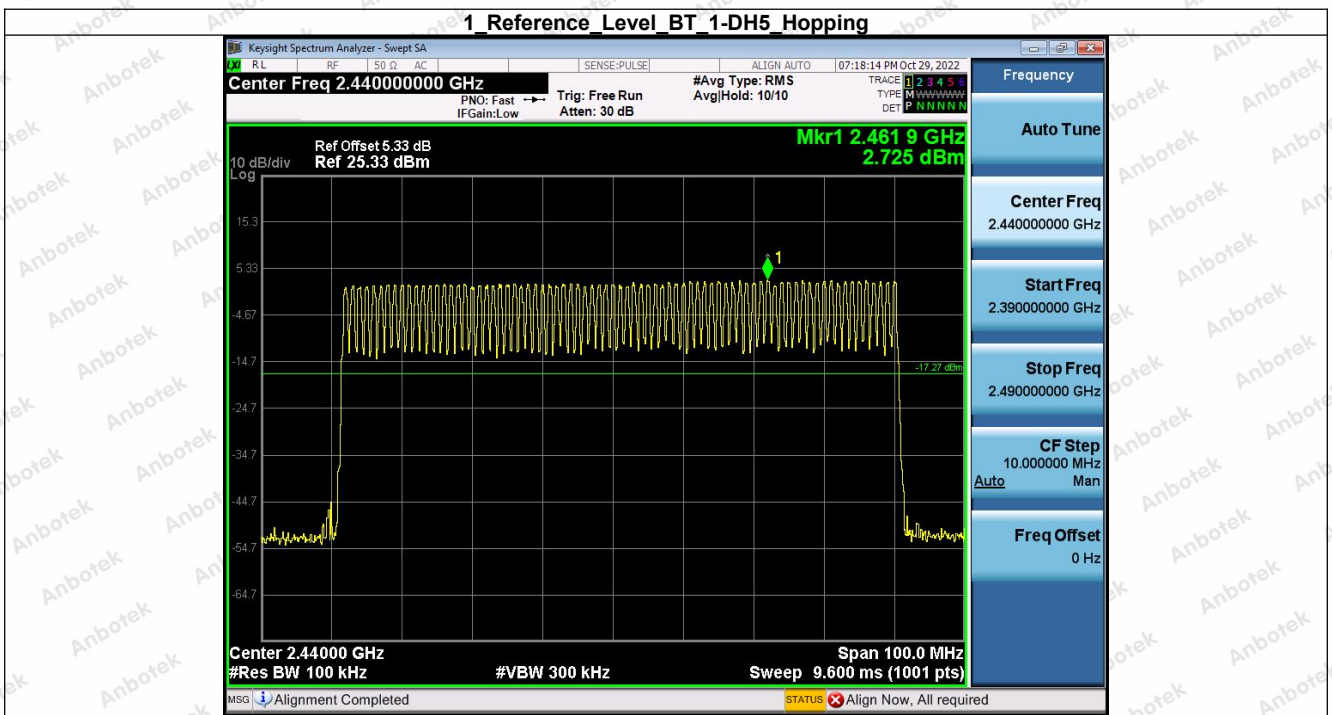

Shenzhen Anbotek Compliance Laboratory Limited

Address: 1/F., Building D, Sogood Science and Technology Park, Sanwei Community, Hangcheng Street, Bao'an District, Shenzhen, Guangdong, China.
Tel: (86) 0755-26066440 Fax: (86) 0755-26014772 Email: service@anbotek.com

Hotline
400-003-0500
www.anbotek.com.cn