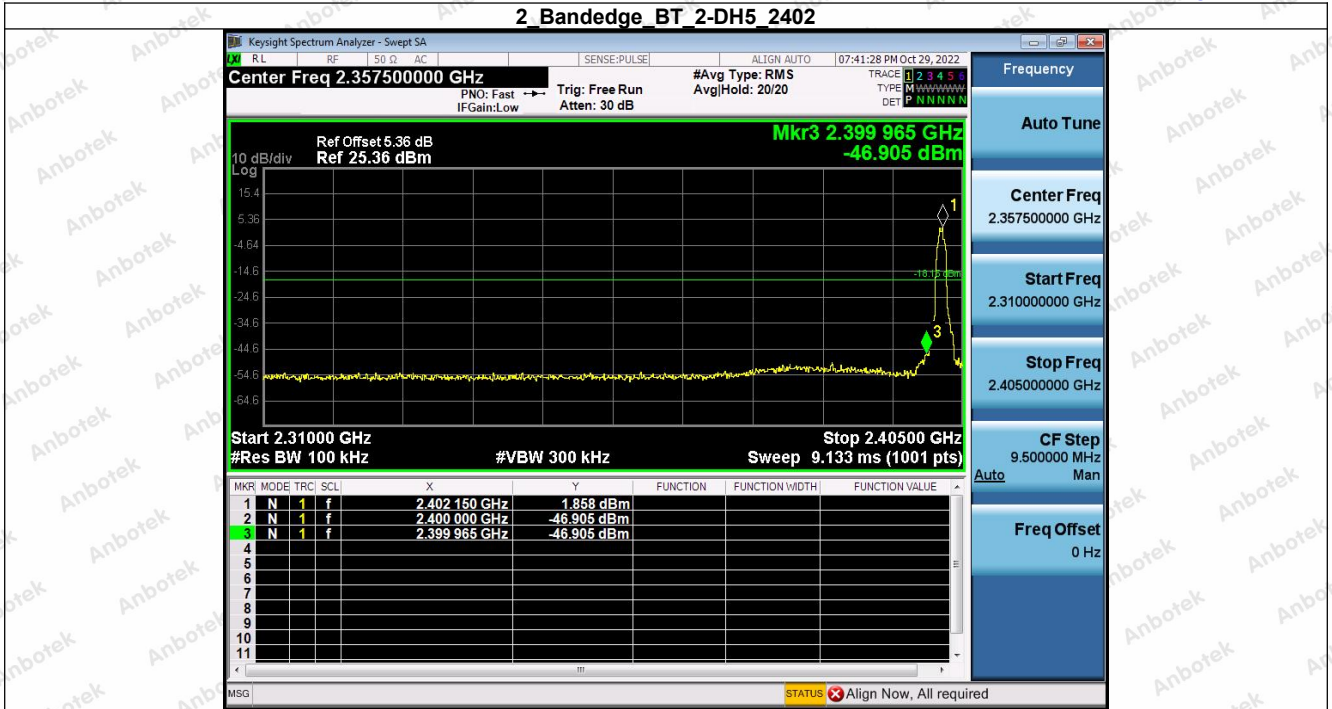

Shenzhen Anbotek Compliance Laboratory Limited

Address: 1/F., Building D, Sogood Science and Technology Park, Sanwei Community, Hangcheng Street, Bao'an District, Shenzhen, Guangdong, China.
Tel: (86) 0755-26066440 Fax: (86) 0755-26014772 Email: service@anbotek.com

Hotline
400-003-0500
www.anbotek.com.cn