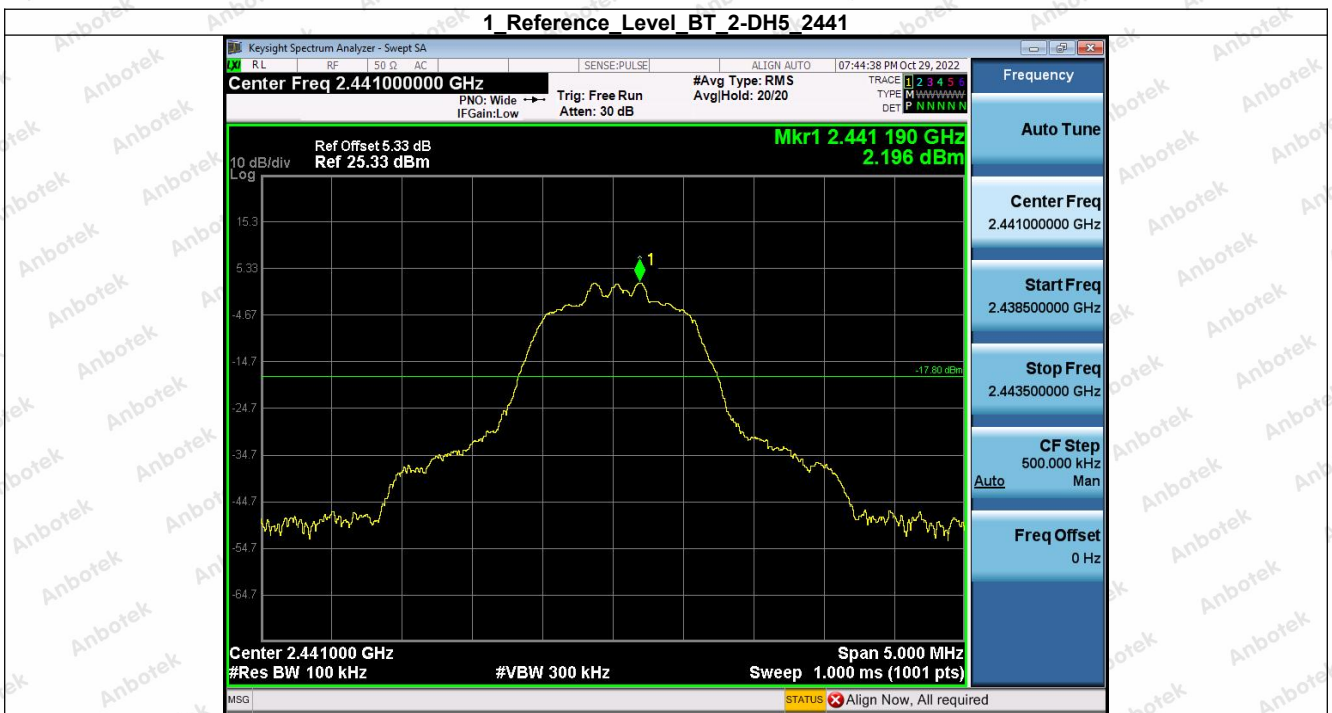

Shenzhen Anbotek Compliance Laboratory Limited

Address: 1/F., Building D, Sogood Science and Technology Park, Sanwei Community, Hangcheng Street, Bao'an District, Shenzhen, Guangdong, China.
Tel: (86) 0755-26066440 Fax: (86) 0755-26014772 Email: service@anbotek.com

Hotline 400-003-0500
www.anbotek.com.cn