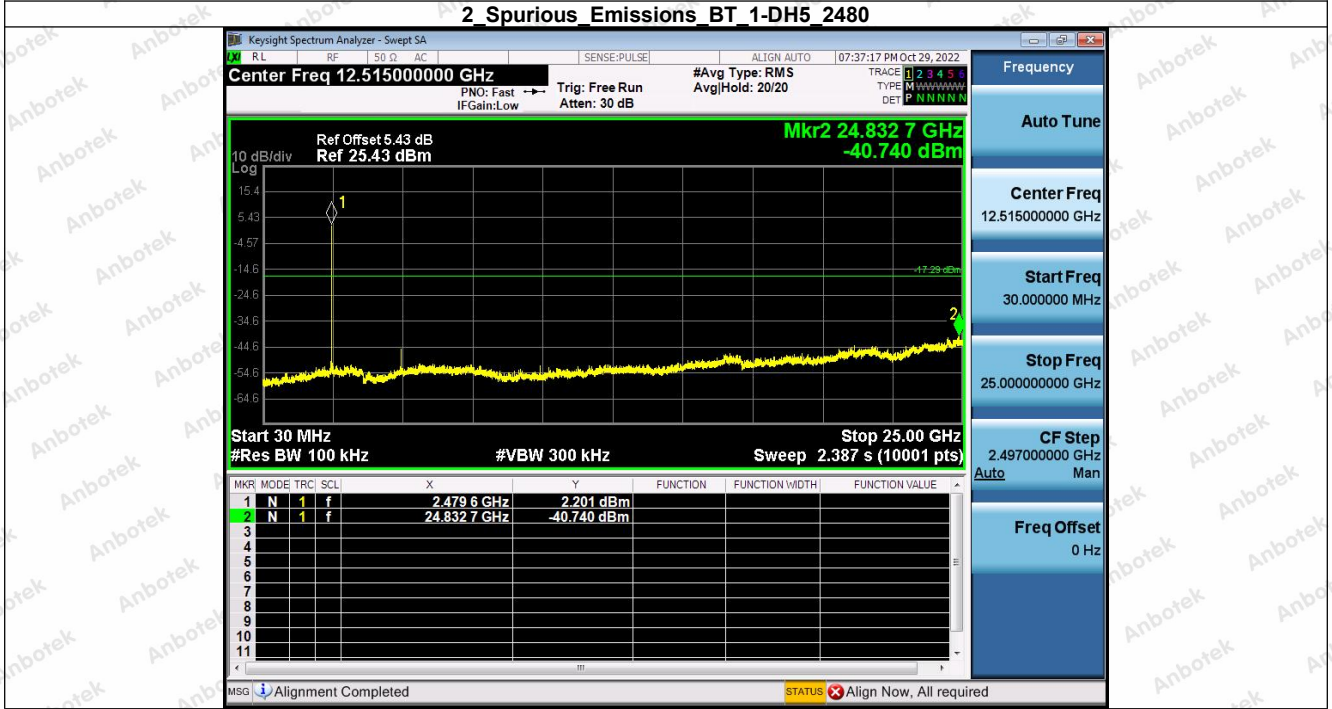

Shenzhen Anbotek Compliance Laboratory Limited

Address: 1/F., Building D, Sogood Science and Technology Park, Sanwei Community, Hangcheng Street, Bao'an District, Shenzhen, Guangdong, China.
Tel: (86) 0755-26066440 Fax: (86) 0755-26014772 Email: service@anbotek.com

Hotline
400-003-0500
www.anbotek.com.cn