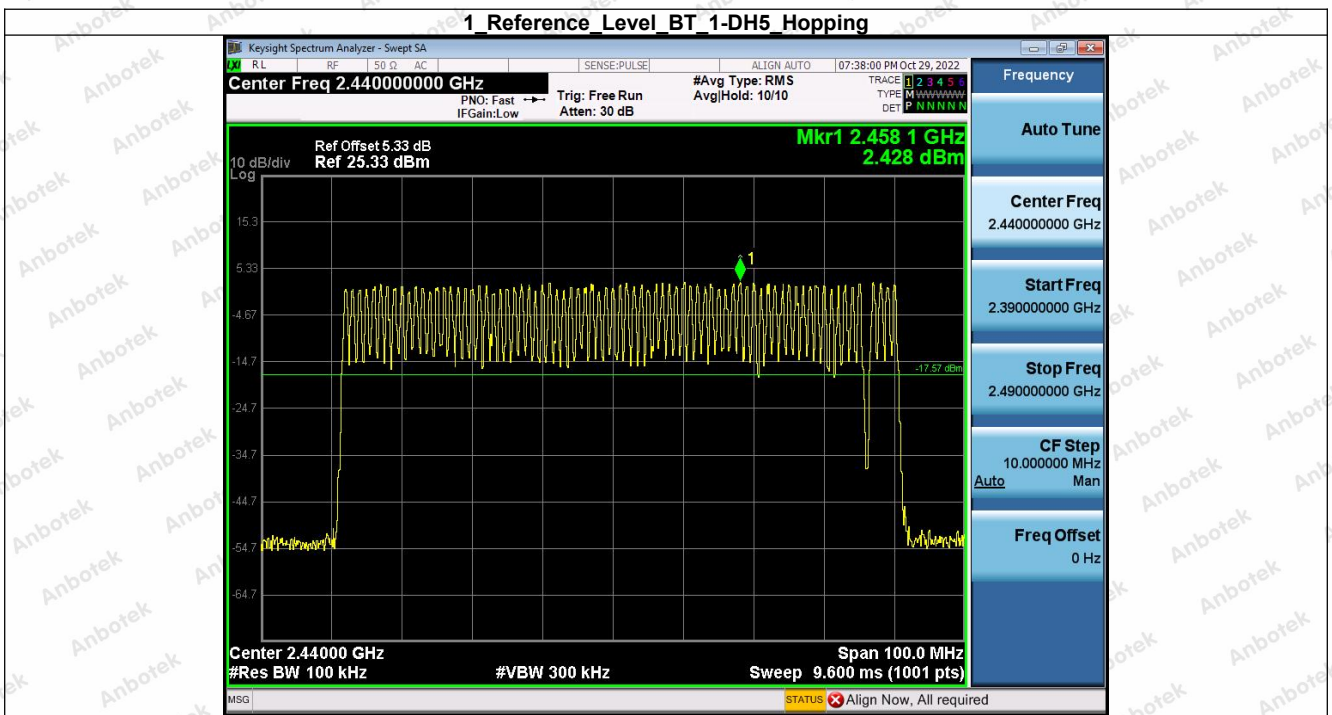

Shenzhen Anbotek Compliance Laboratory Limited

Address: 1/F., Building D, Sogood Science and Technology Park, Sanwei Community, Hangcheng Street, Bao'an District, Shenzhen, Guangdong, China.
Tel: (86) 0755-26066440 Fax: (86) 0755-26014772 Email: service@anbotek.com

Hotline
400-003-0500
www.anbotek.com.cn