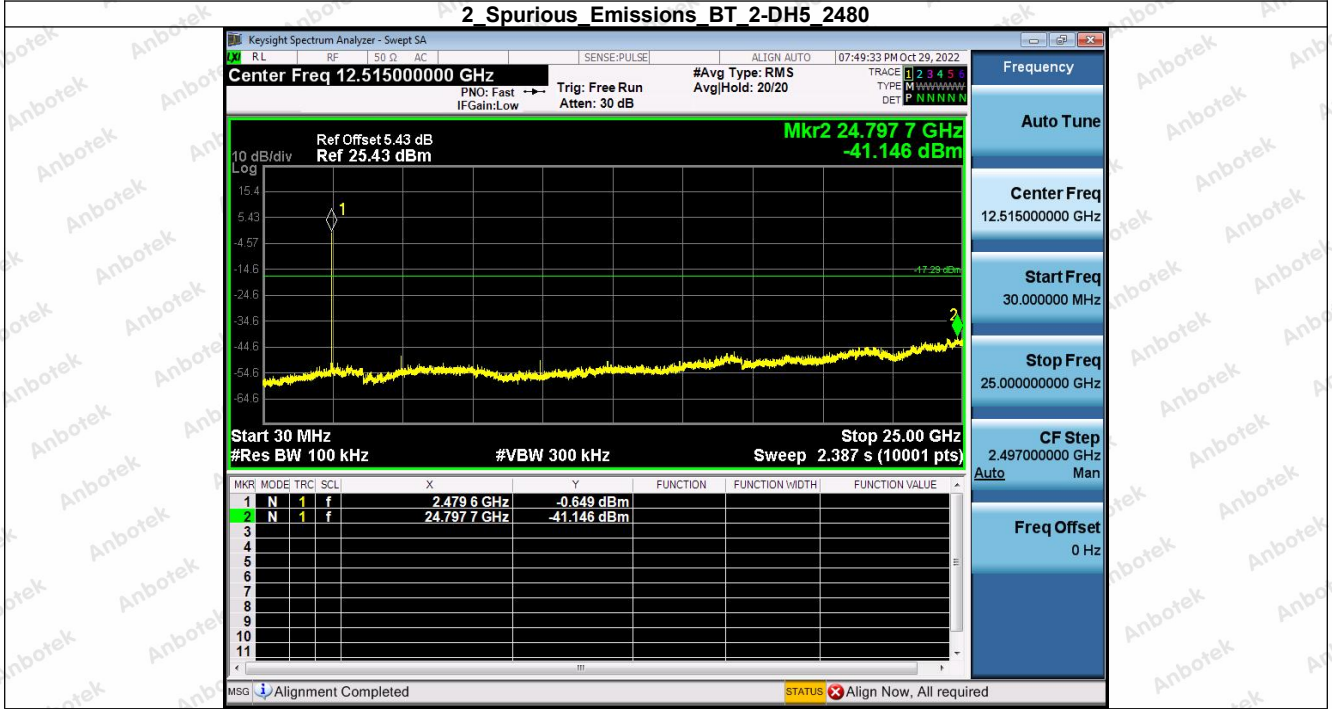

Shenzhen Anbotek Compliance Laboratory Limited

Address: 1/F., Building D, Sogood Science and Technology Park, Sanwei Community, Hangcheng Street, Bao'an District, Shenzhen, Guangdong, China.
Tel: (86) 0755-26066440 Fax: (86) 0755-26014772 Email: service@anbotek.com

Hotline 400-003-0500
www.anbotek.com.cn