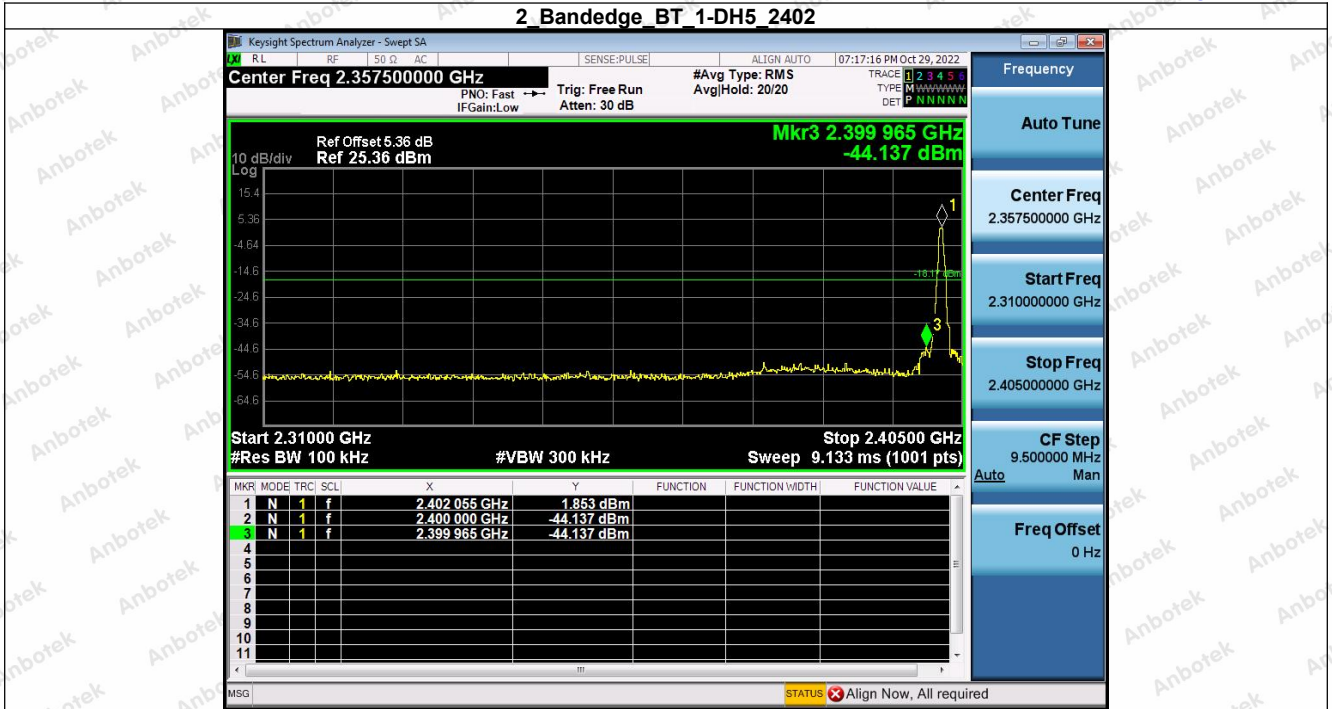

Shenzhen Anbotek Compliance Laboratory Limited

Address: 1/F., Building D, Sogood Science and Technology Park, Sanwei Community, Hangcheng Street, Bao'an District, Shenzhen, Guangdong, China.
Tel: (86) 0755-26066440 Fax: (86) 0755-26014772 Email: service@anbotek.com

Hotline
400-003-0500
www.anbotek.com.cn