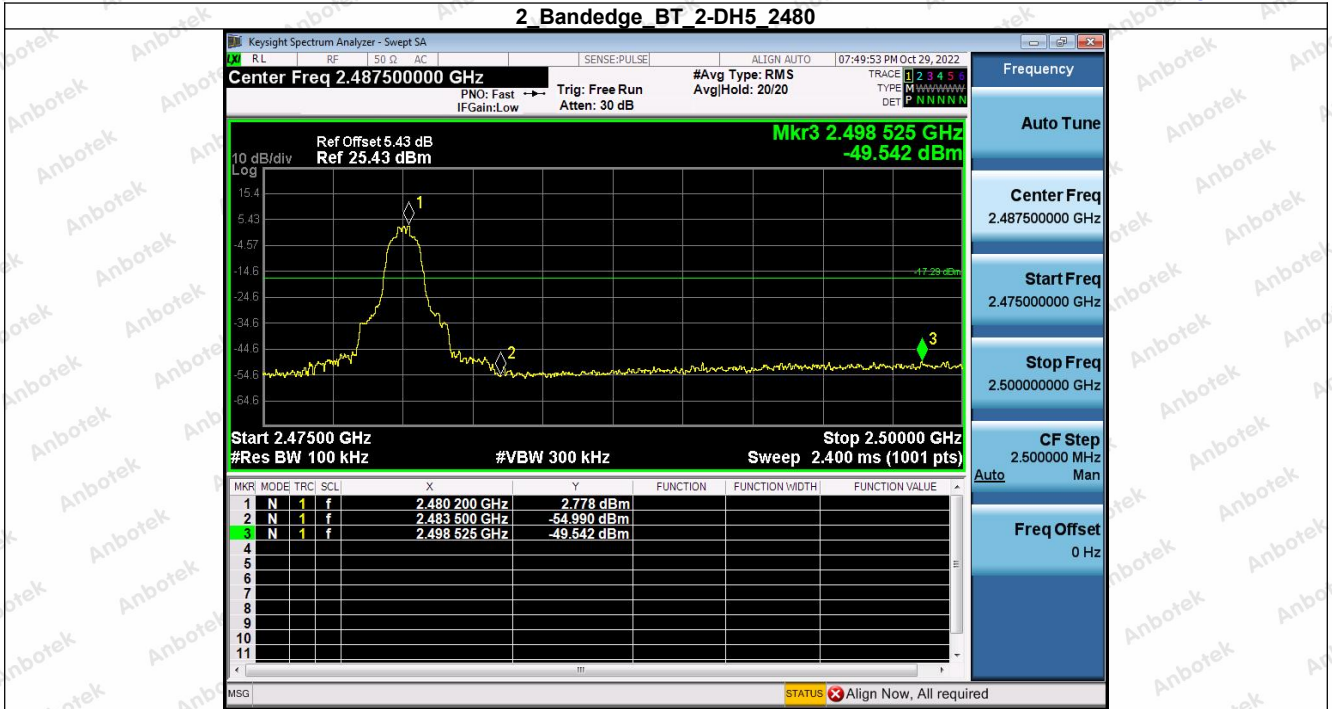

Shenzhen Anbotek Compliance Laboratory Limited

Address: 1/F., Building D, Sogood Science and Technology Park, Sanwei Community, Hangcheng Street, Bao'an District, Shenzhen, Guangdong, China.
Tel: (86) 0755-26066440 Fax: (86) 0755-26014772 Email: service@anbotek.com

Hotline
400-003-0500
www.anbotek.com.cn