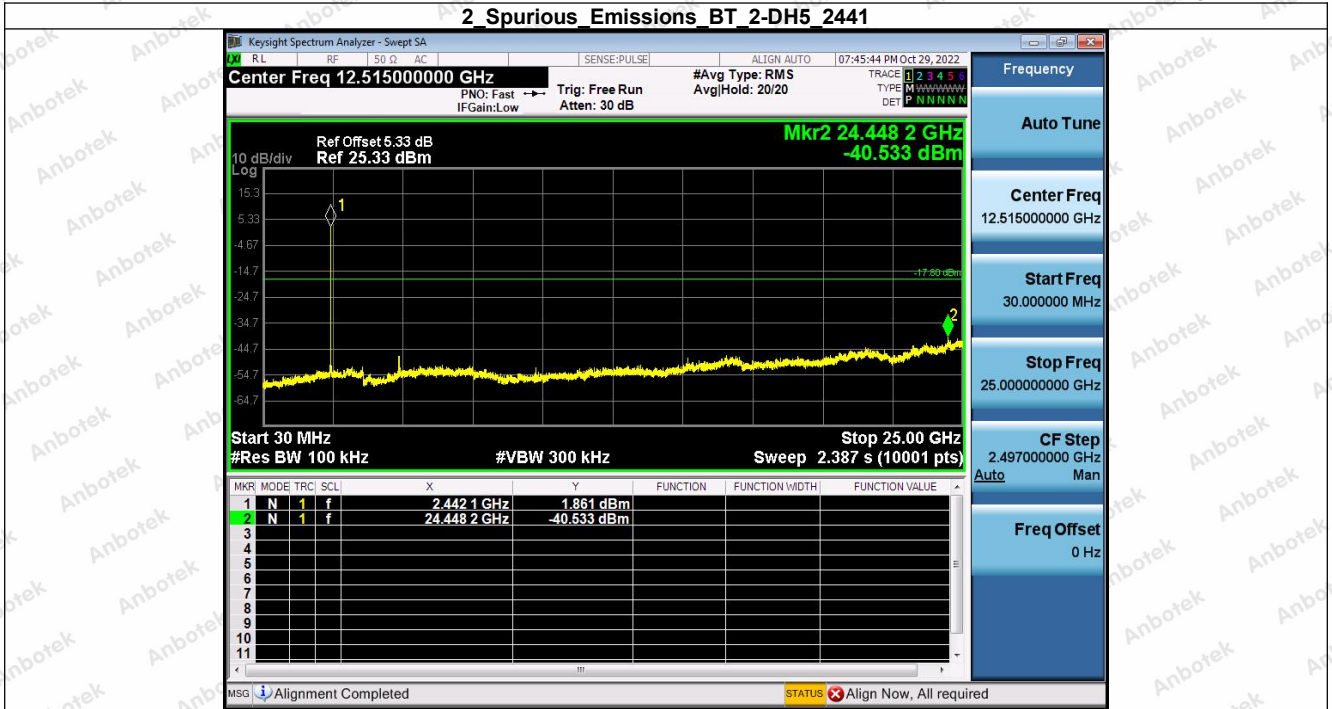

Shenzhen Anbotek Compliance Laboratory Limited

Address: 1/F., Building D, Sogood Science and Technology Park, Sanwei Community, Hangcheng Street, Bao'an District, Shenzhen, Guangdong, China.
Tel: (86) 0755-26066440 Fax: (86) 0755-26014772 Email: service@anbotek.com

Hotline 400-003-0500
www.anbotek.com.cn