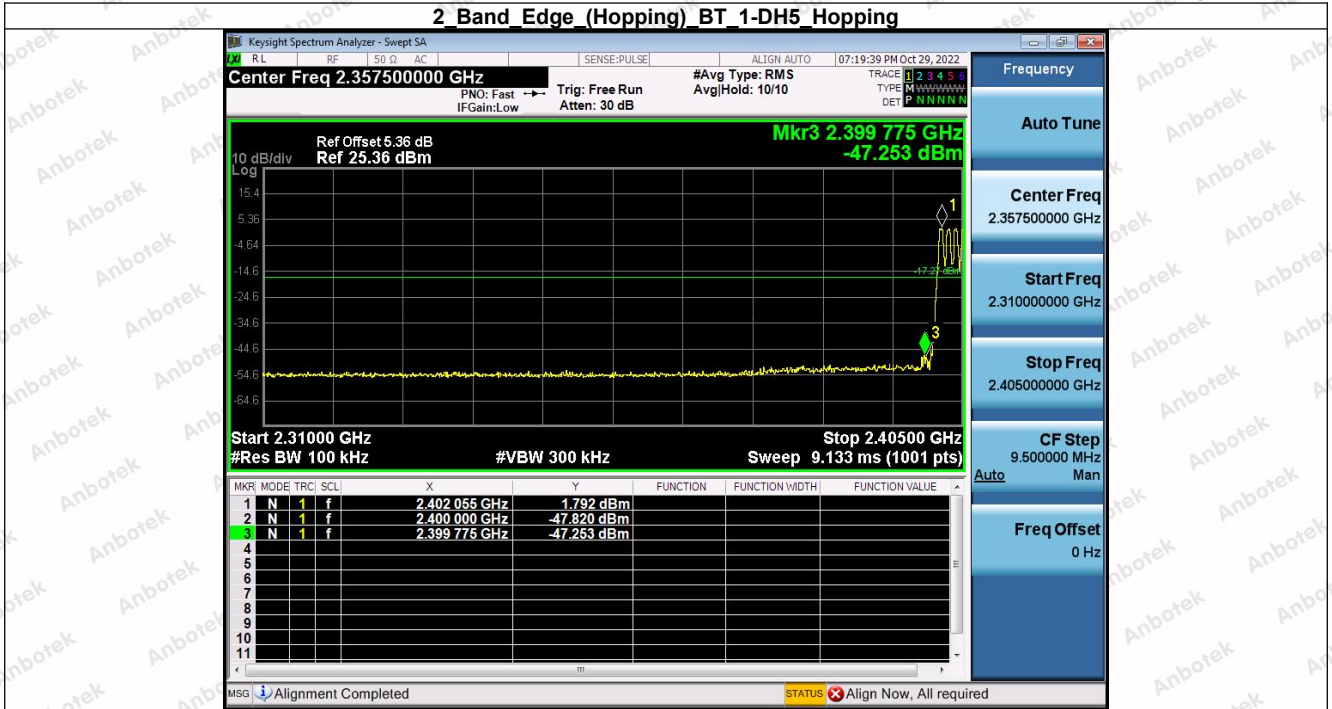

Shenzhen Anbotek Compliance Laboratory Limited

Address: 1/F., Building D, Sogood Science and Technology Park, Sanwei Community, Hangcheng Street, Bao'an District, Shenzhen, Guangdong, China.
Tel: (86) 0755-26066440 Fax: (86) 0755-26014772 Email: service@anbotek.com

Hotline 400-003-0500
www.anbotek.com.cn