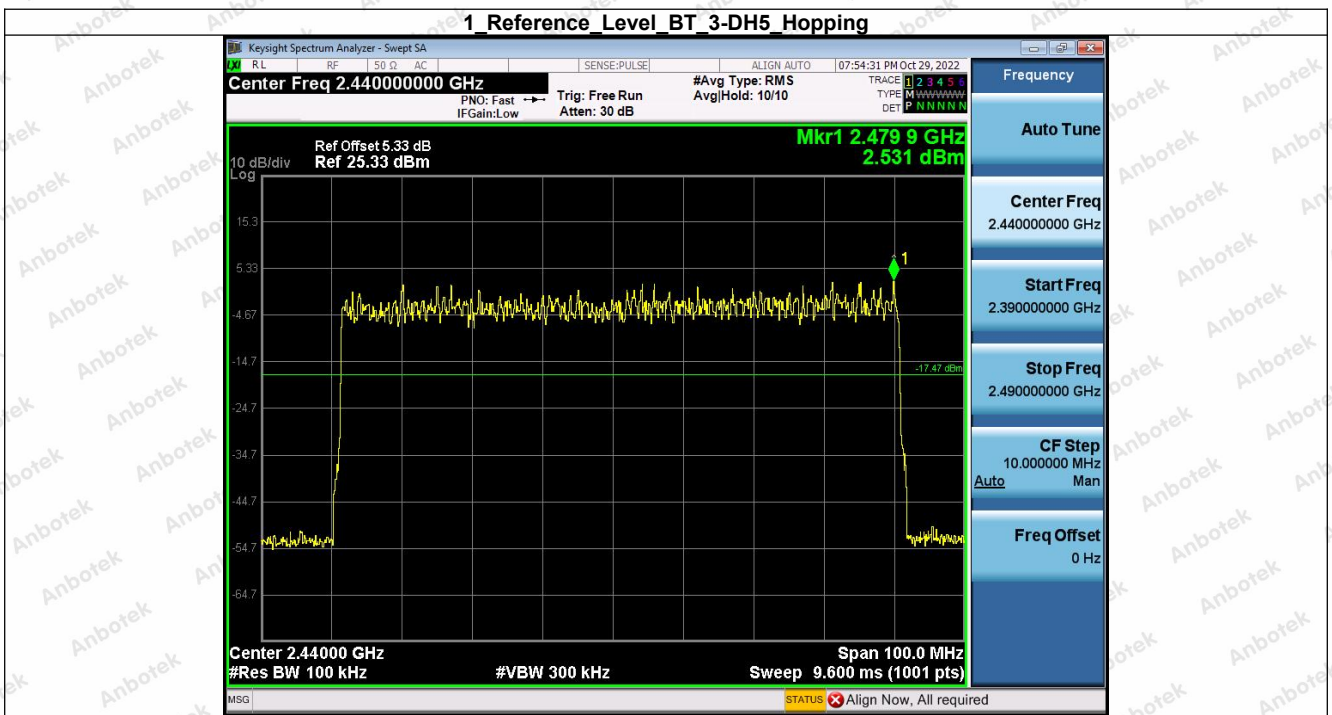

Shenzhen Anbotek Compliance Laboratory Limited

Address: 1/F., Building D, Sogood Science and Technology Park, Sanwei Community, Hangcheng Street, Bao'an District, Shenzhen, Guangdong, China.
Tel: (86) 0755-26066440 Fax: (86) 0755-26014772 Email: service@anbotek.com

Hotline
400-003-0500
www.anbotek.com.cn