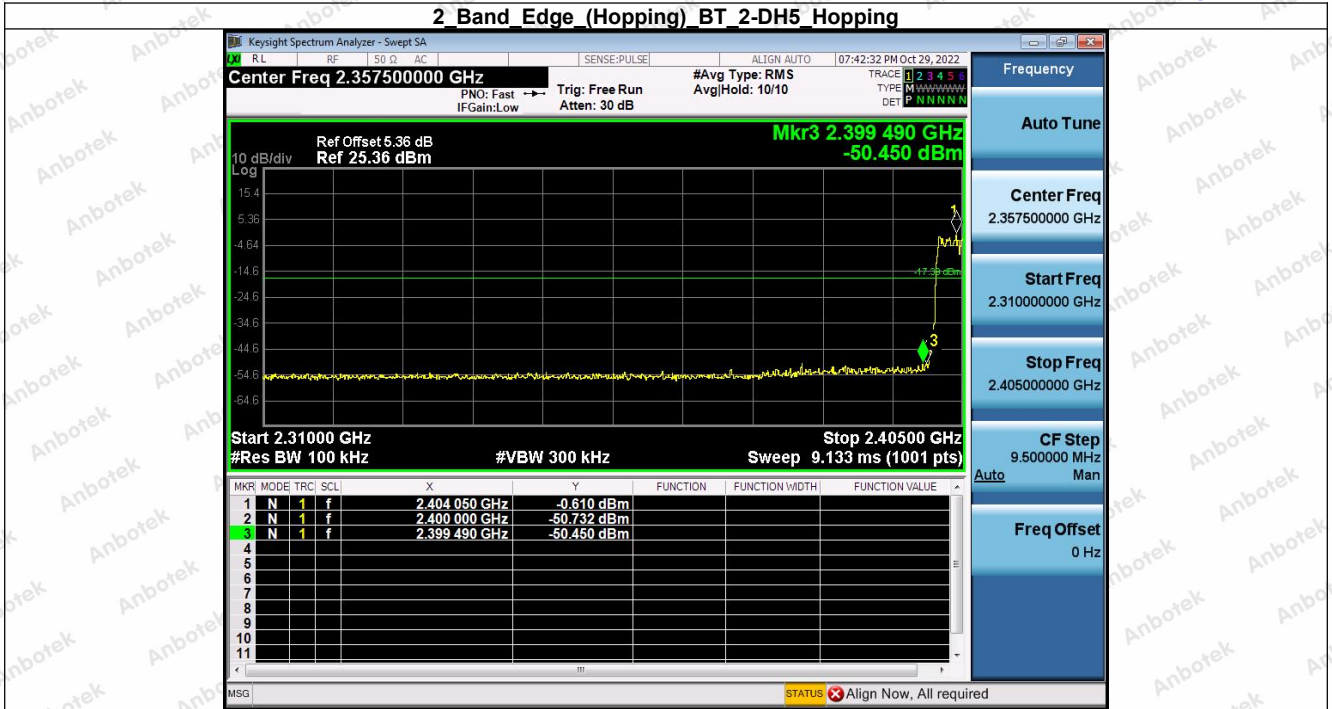

Shenzhen Anbotek Compliance Laboratory Limited

Address: 1/F., Building D, Sogood Science and Technology Park, Sanwei Community, Hangcheng Street, Bao'an District, Shenzhen, Guangdong, China.
Tel: (86) 0755-26066440 Fax: (86) 0755-26014772 Email: service@anbotek.com

Hotline
400-003-0500
www.anbotek.com.cn