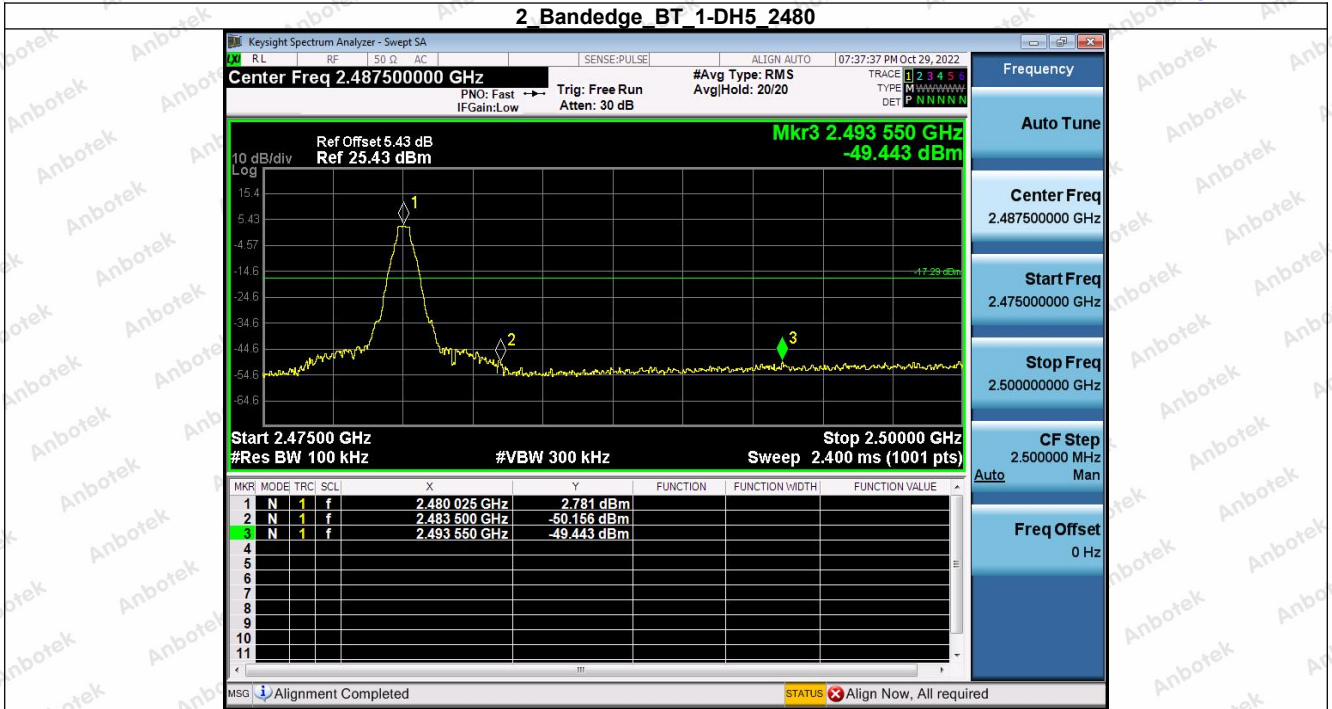

Shenzhen Anbotek Compliance Laboratory Limited

Address: 1/F., Building D, Sogood Science and Technology Park, Sanwei Community, Hangcheng Street, Bao'an District, Shenzhen, Guangdong, China.
Tel: (86) 0755-26066440 Fax: (86) 0755-26014772 Email: service@anbotek.com

Hotline
400-003-0500
www.anbotek.com.cn