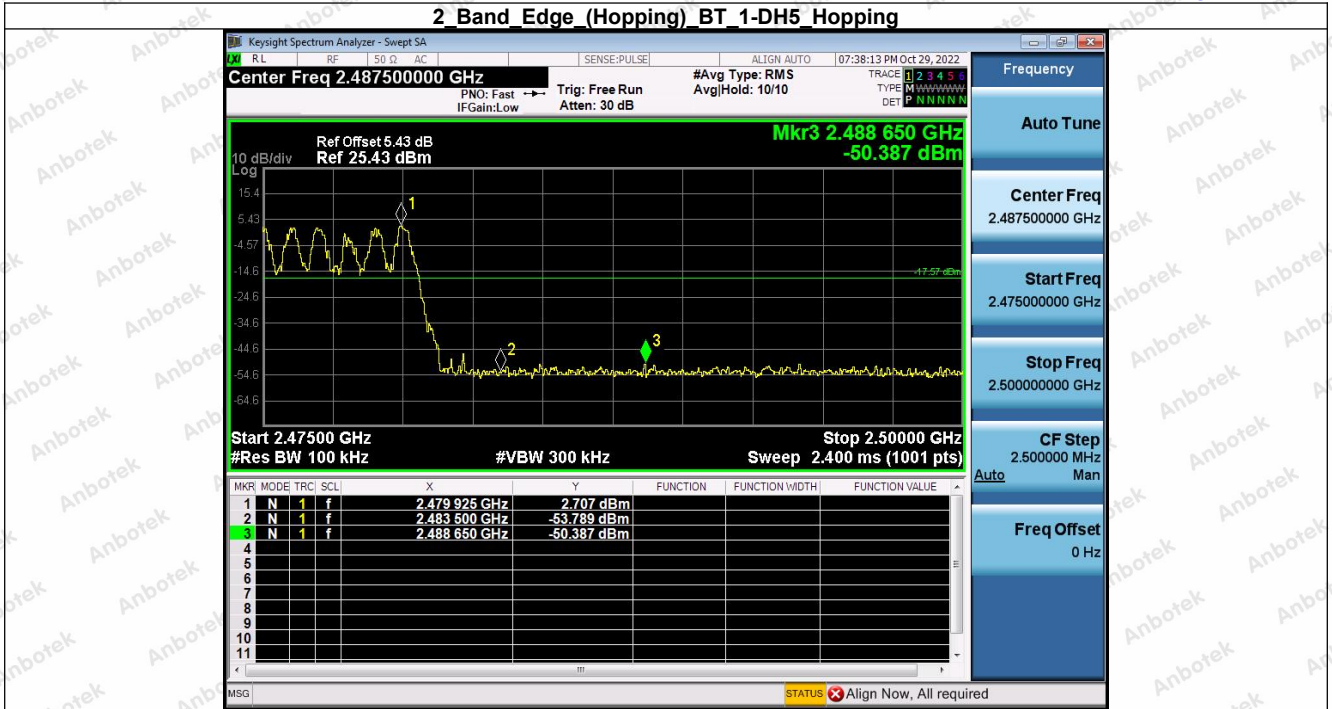

Shenzhen Anbotek Compliance Laboratory Limited

Address: 1/F., Building D, Sogood Science and Technology Park, Sanwei Community, Hangcheng Street, Bao'an District, Shenzhen, Guangdong, China.
Tel: (86) 0755-26066440 Fax: (86) 0755-26014772 Email: service@anbotek.com

Hotline
400-003-0500
www.anbotek.com.cn