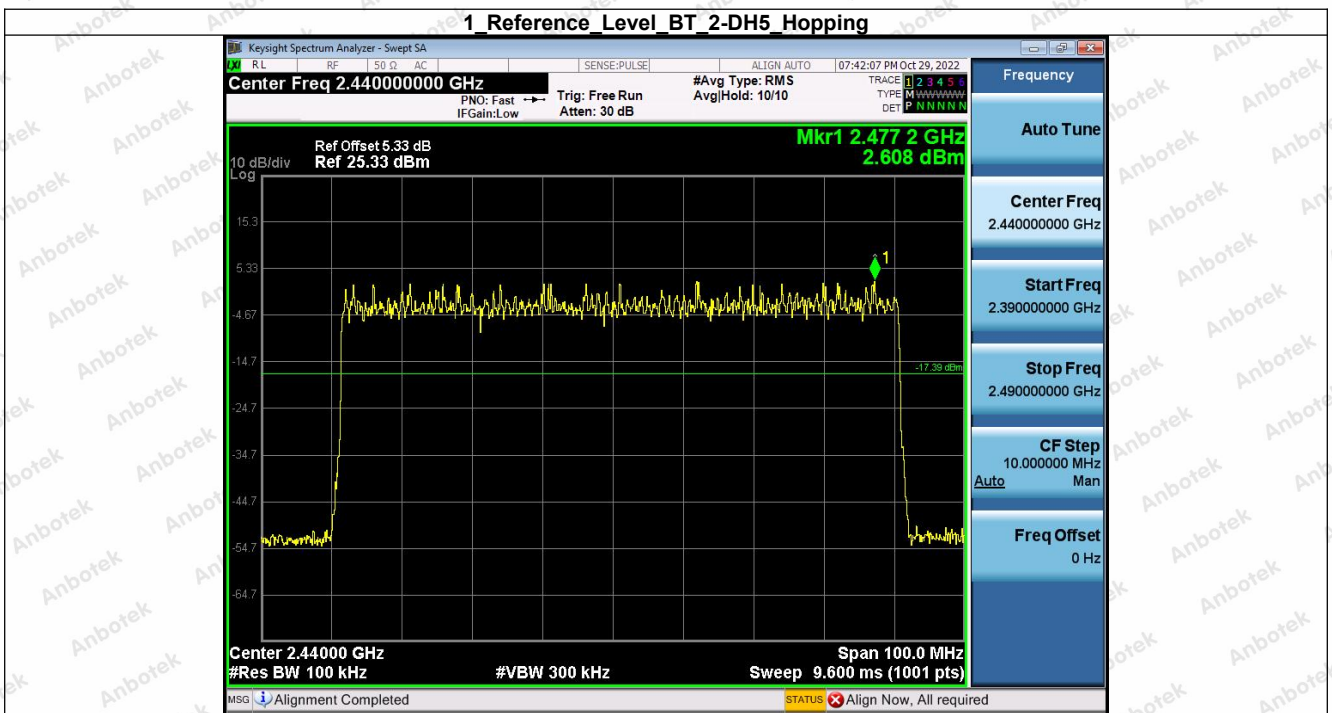

Shenzhen Anbotek Compliance Laboratory Limited

Address: 1/F., Building D, Sogood Science and Technology Park, Sanwei Community, Hangcheng Street, Bao'an District, Shenzhen, Guangdong, China.
Tel: (86) 0755-26066440 Fax: (86) 0755-26014772 Email: service@anbotek.com

Hotline
400-003-0500
www.anbotek.com.cn