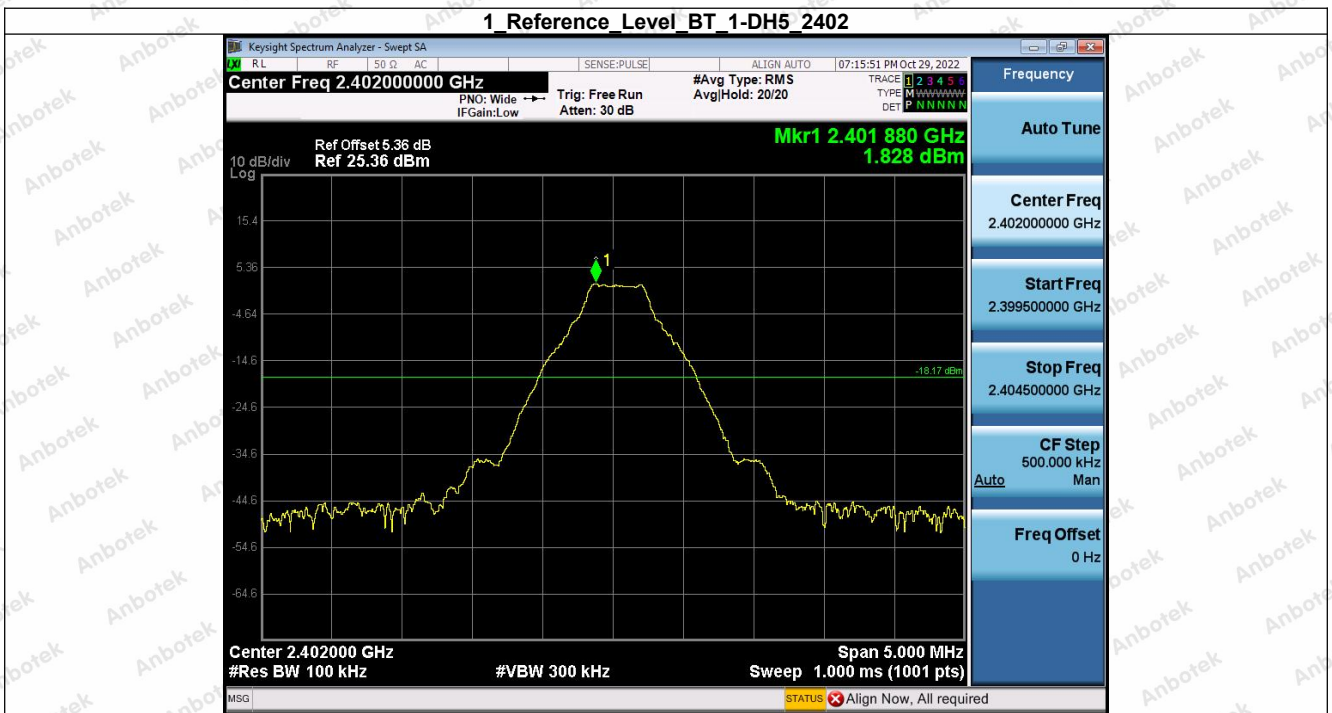

## 5. Bandedge

Condition	Antenna	Modulation	TX Mode	Bandedge MAX.Value	Limit	Result
NVNT	ANT1	1-DH5	1-DH5	-44.14	-18.17	Pass
NVNT	ANT1	1-DH5	Hopping_LCH	-47.25	-17.27	Pass
NVNT	ANT1	1-DH5	1-DH5	-49.44	-17.29	Pass
NVNT	ANT1	1-DH5	Hopping_HCH	-50.39	-17.57	Pass
NVNT	ANT1	2-DH5	2-DH5	-46.91	-18.15	Pass
NVNT	ANT1	2-DH5	Hopping_LCH	-50.45	-17.39	Pass
NVNT	ANT1	2-DH5	2-DH5	-49.54	-17.29	Pass
NVNT	ANT1	2-DH5	Hopping_HCH	-50.16	-17.39	Pass
NVNT	ANT1	3-DH5	3-DH5	-51.04	-18.15	Pass
NVNT	ANT1	3-DH5	Hopping_LCH	-51.28	-17.47	Pass
NVNT	ANT1	3-DH5	3-DH5	-49.71	-17.25	Pass
NVNT	ANT1	3-DH5	Hopping_HCH	-49.45	-17.57	Pass