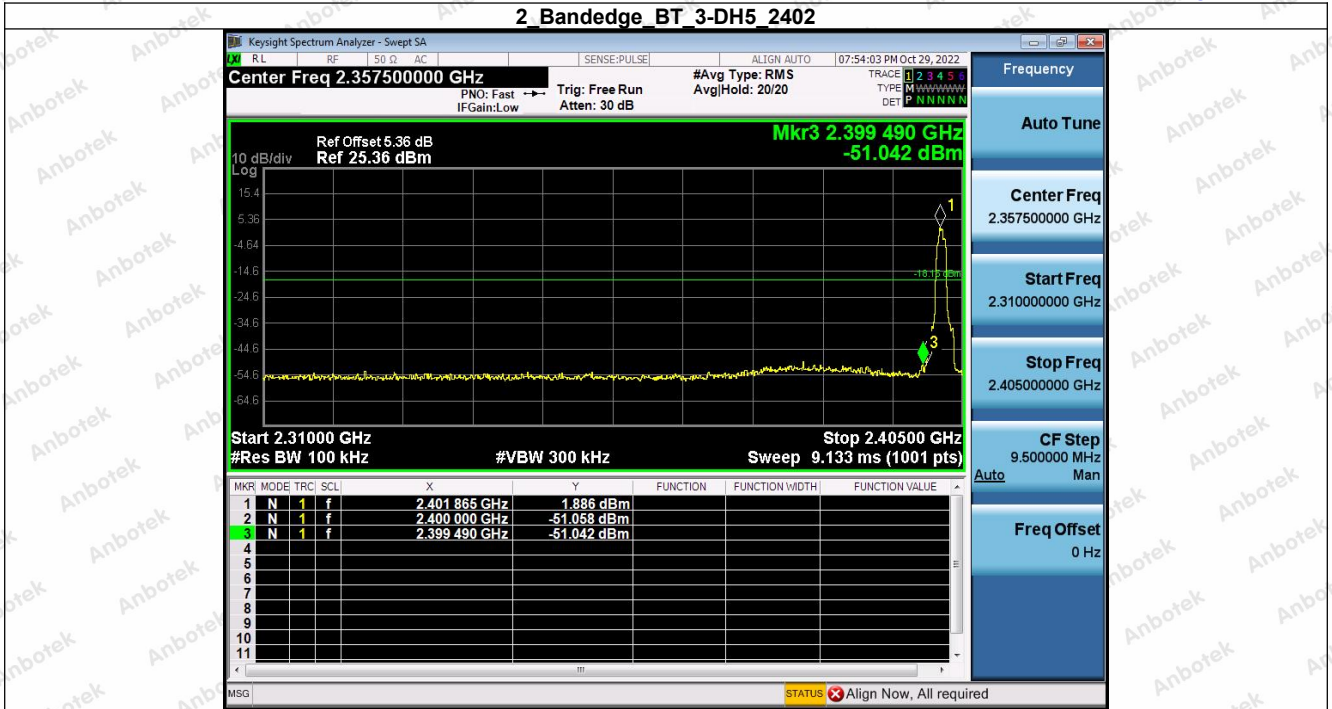

Shenzhen Anbotek Compliance Laboratory Limited

Address: 1/F., Building D, Sogood Science and Technology Park, Sanwei Community, Hangcheng Street, Bao'an District, Shenzhen, Guangdong, China.
Tel: (86) 0755-26066440 Fax: (86) 0755-26014772 Email: service@anbotek.com

Hotline
400-003-0500
www.anbotek.com.cn