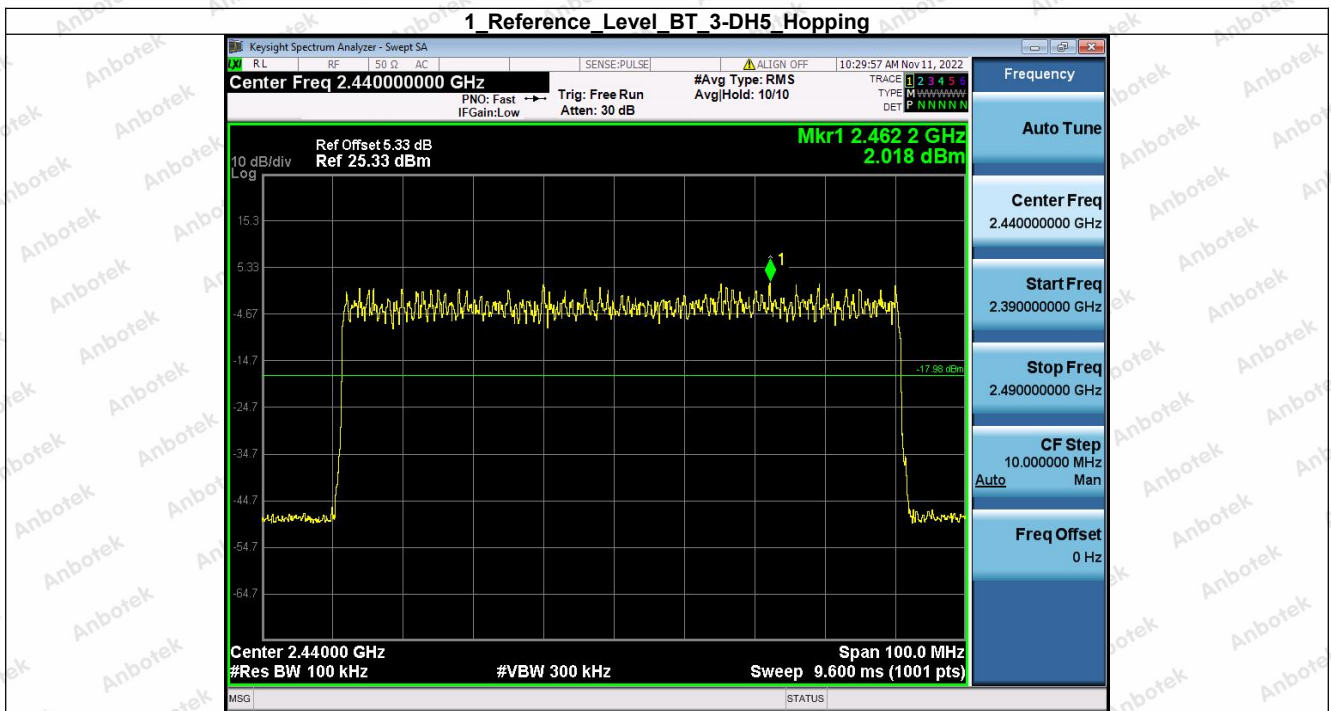

Shenzhen Anbotek Compliance Laboratory Limited

Address: 1/F., Building D, Sogood Science and Technology Park, Sanwei Community, Hangcheng Street, Bao'an District, Shenzhen, Guangdong, China.
Tel: (86) 0755-26066440 Fax: (86) 0755-26014772 Email: service@anbotek.com

Hotline 400-003-0500
www.anbotek.com.cn