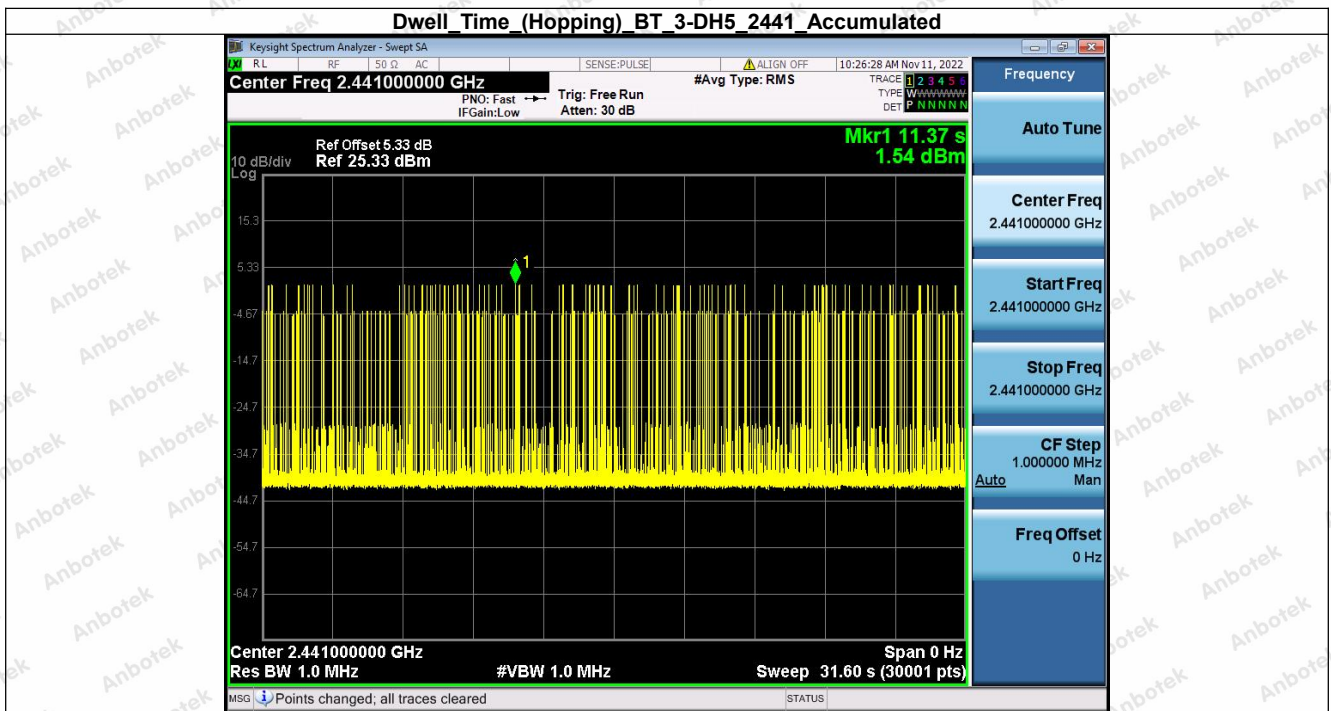

Shenzhen Anbotek Compliance Laboratory Limited

Address: 1/F., Building D, Sogood Science and Technology Park, Sanwei Community, Hangcheng Street, Bao'an District, Shenzhen, Guangdong, China.
Tel: (86) 0755-26066440 Fax: (86) 0755-26014772 Email: service@anbotek.com

Hotline
400-003-0500
www.anbotek.com.cn