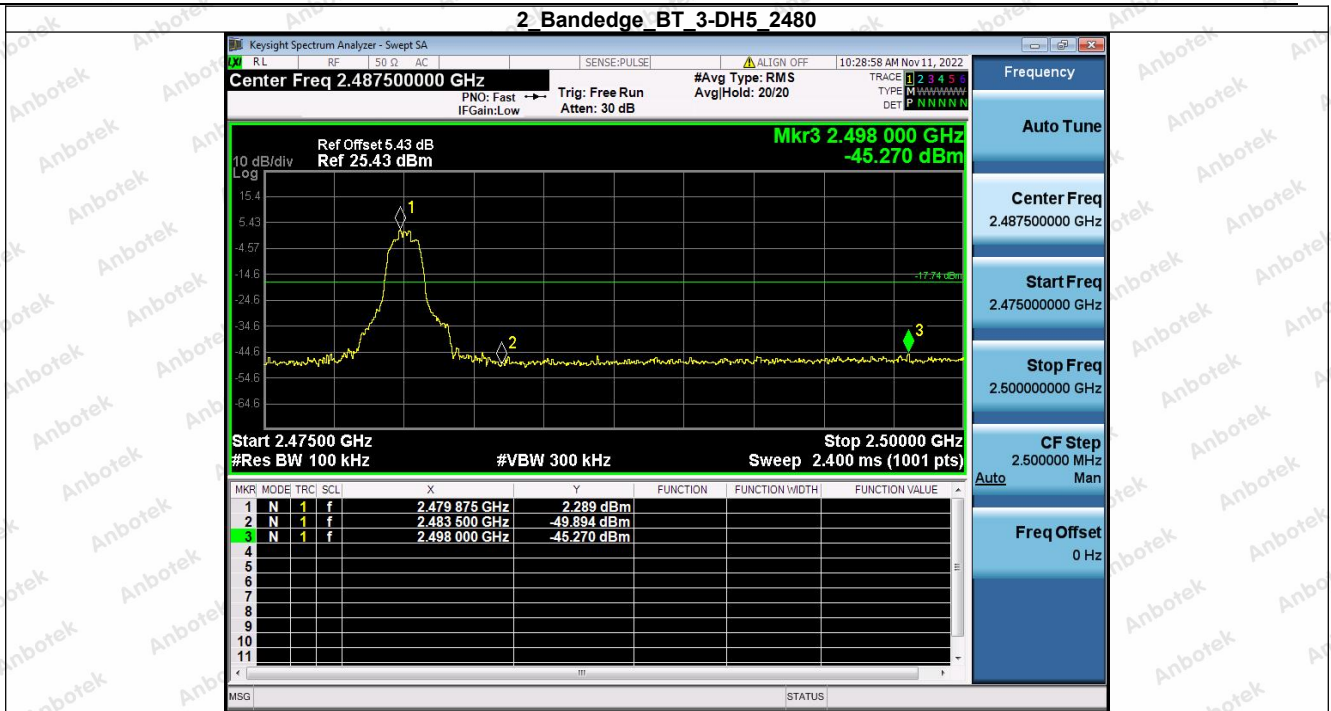

Shenzhen Anbotek Compliance Laboratory Limited

Address: 1/F., Building D, Sogood Science and Technology Park, Sanwei Community, Hangcheng Street, Bao'an District, Shenzhen, Guangdong, China.
Tel: (86) 0755-26066440 Fax: (86) 0755-26014772 Email: service@anbotek.com

Hotline 400-003-0500
www.anbotek.com.cn