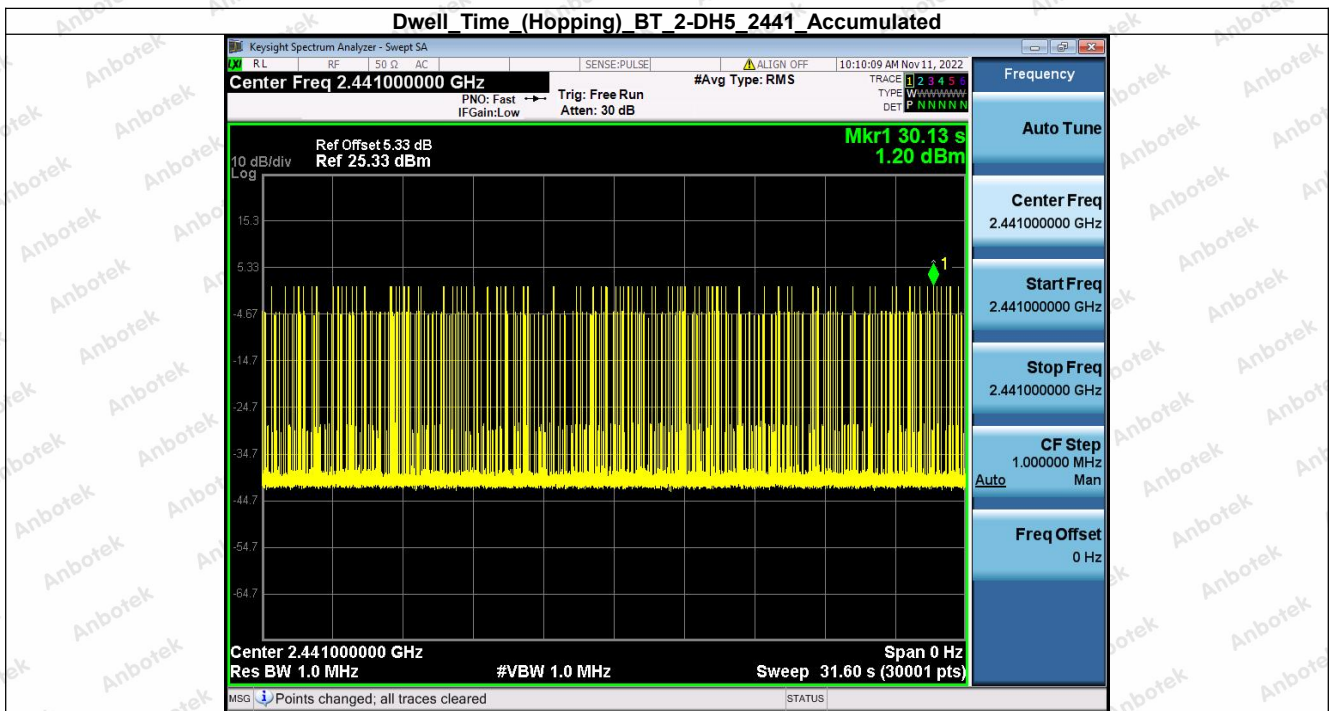

Shenzhen Anbotek Compliance Laboratory Limited

Address: 1/F., Building D, Sogood Science and Technology Park, Sanwei Community, Hangcheng Street, Bao'an District, Shenzhen, Guangdong, China.
Tel: (86) 0755-26066440 Fax: (86) 0755-26014772 Email: service@anbotek.com

Hotline 400-003-0500
www.anbotek.com.cn