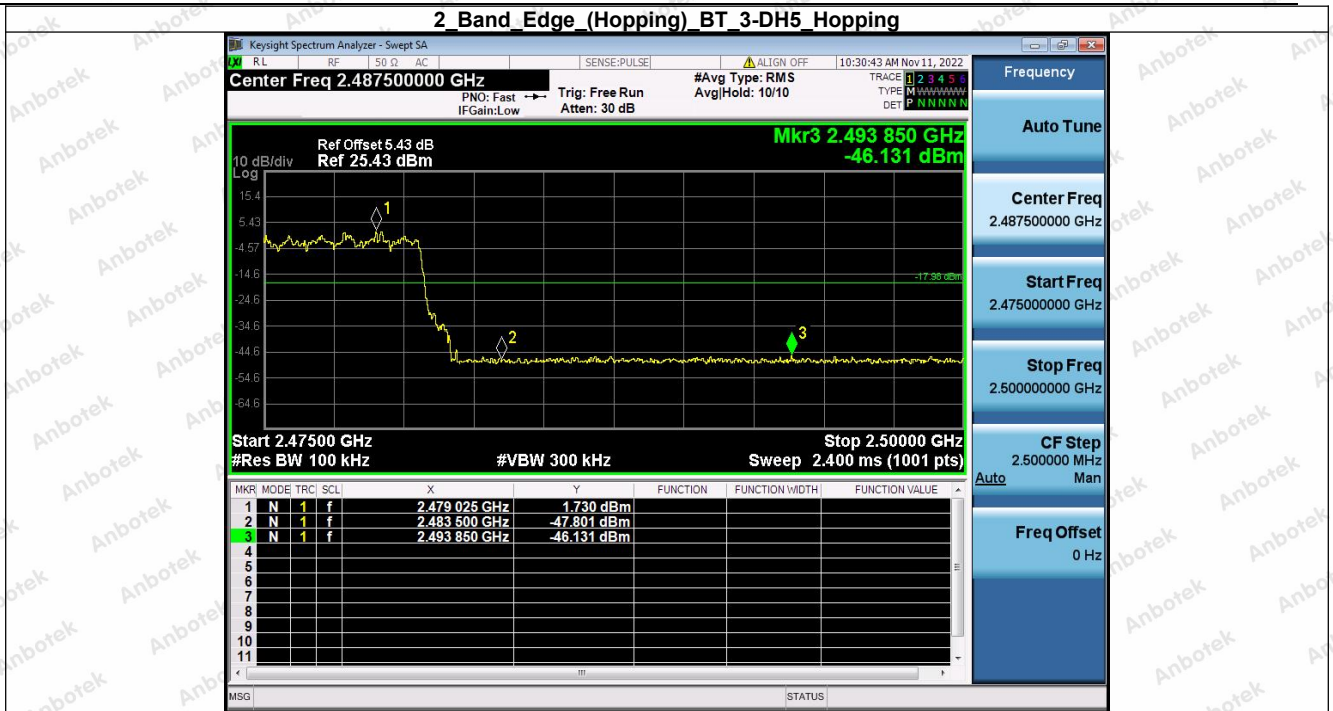

Shenzhen Anbotek Compliance Laboratory Limited

Address: 1/F., Building D, Sogood Science and Technology Park, Sanwei Community, Hangcheng Street, Bao'an District, Shenzhen, Guangdong, China.
Tel: (86) 0755-26066440 Fax: (86) 0755-26014772 Email: service@anbotek.com

Hotline
400-003-0500
www.anbotek.com.cn