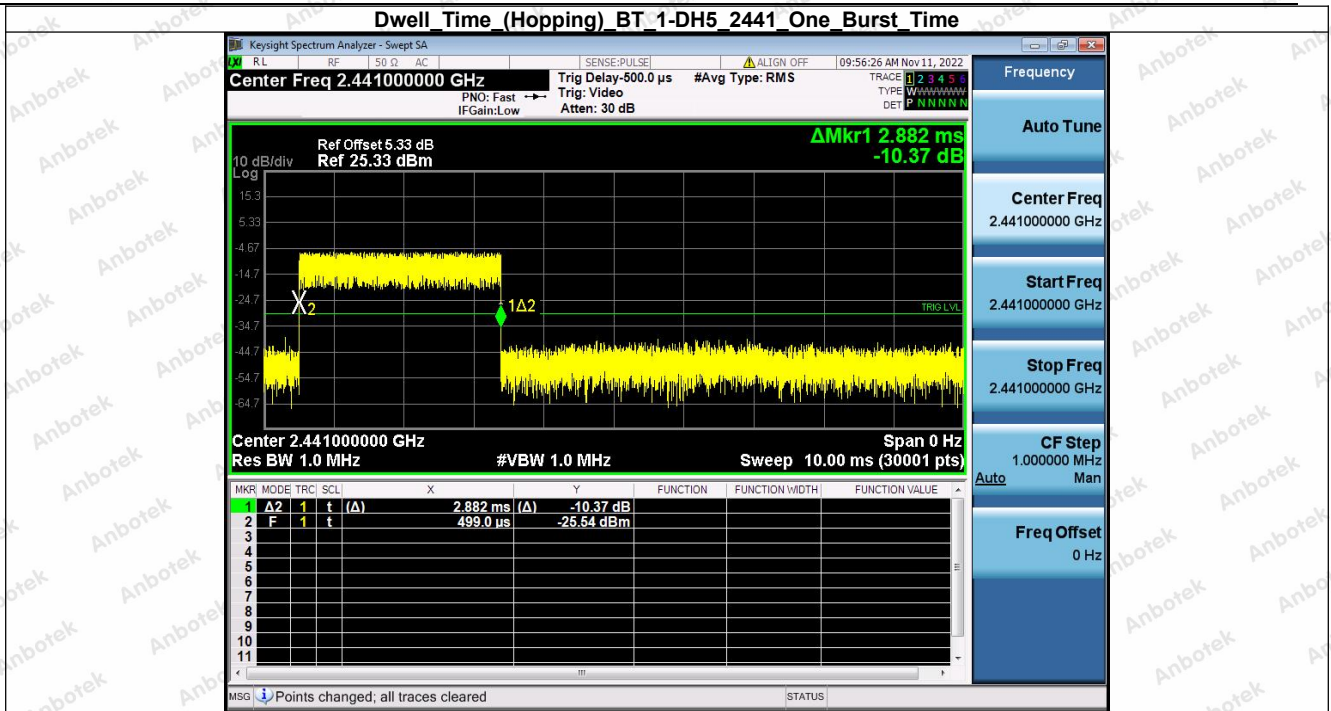

Shenzhen Anbotek Compliance Laboratory Limited

Address: 1/F., Building D, Sogood Science and Technology Park, Sanwei Community, Hangcheng Street, Bao'an District, Shenzhen, Guangdong, China.
Tel: (86) 0755-26066440 Fax: (86) 0755-26014772 Email: service@anbotek.com

Hotline 400-003-0500
www.anbotek.com.cn