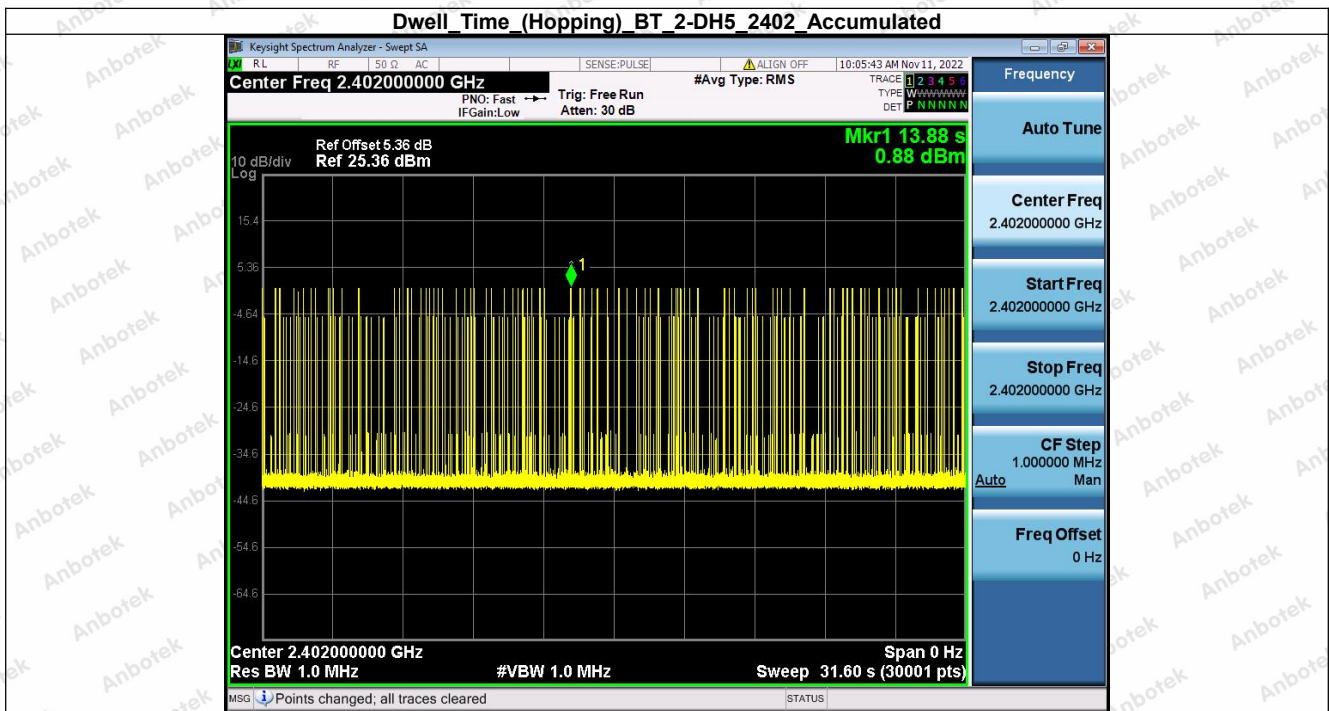

Shenzhen Anbotek Compliance Laboratory Limited

Address: 1/F., Building D, Sogood Science and Technology Park, Sanwei Community, Hangcheng Street, Bao'an District, Shenzhen, Guangdong, China.
Tel: (86) 0755-26066440 Fax: (86) 0755-26014772 Email: service@anbotek.com

Hotline 400-003-0500
www.anbotek.com.cn