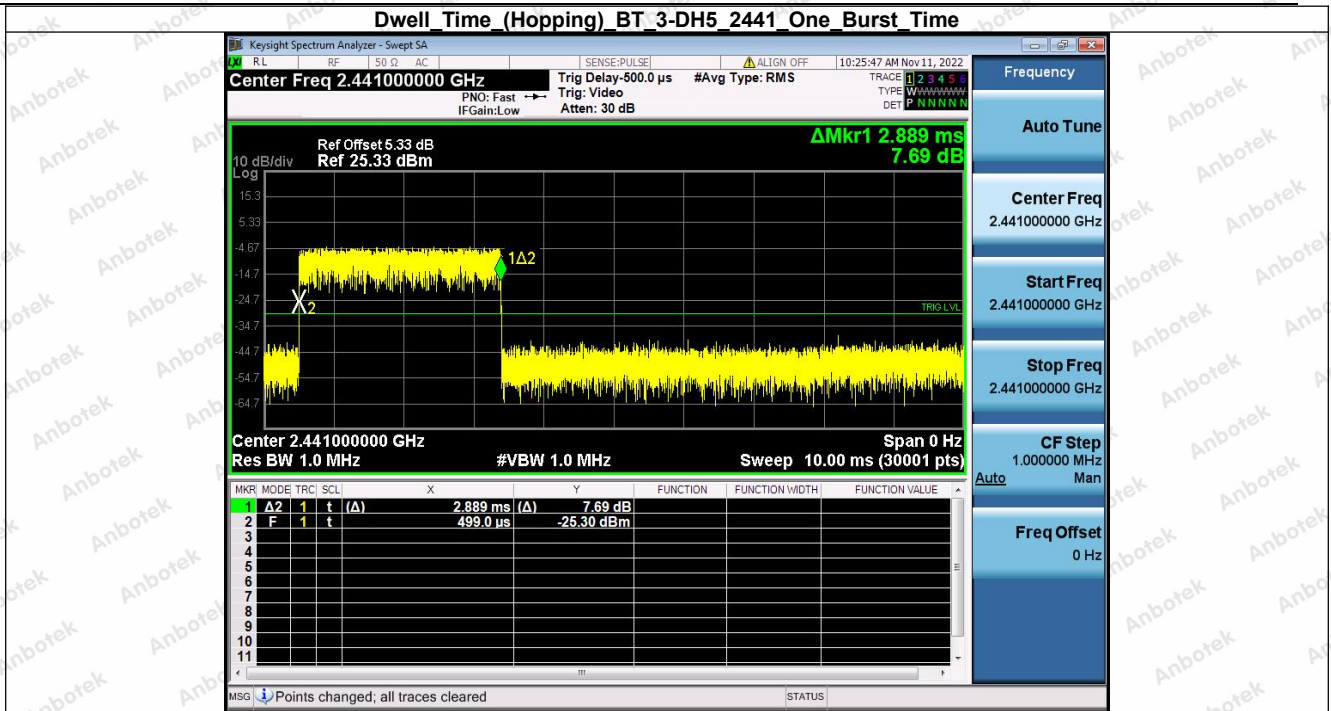

Shenzhen Anbotek Compliance Laboratory Limited

Address: 1/F., Building D, Sogood Science and Technology Park, Sanwei Community, Hangcheng Street, Bao'an District, Shenzhen, Guangdong, China.
Tel: (86) 0755-26066440 Fax: (86) 0755-26014772 Email: service@anbotek.com

Hotline
400-003-0500
www.anbotek.com.cn