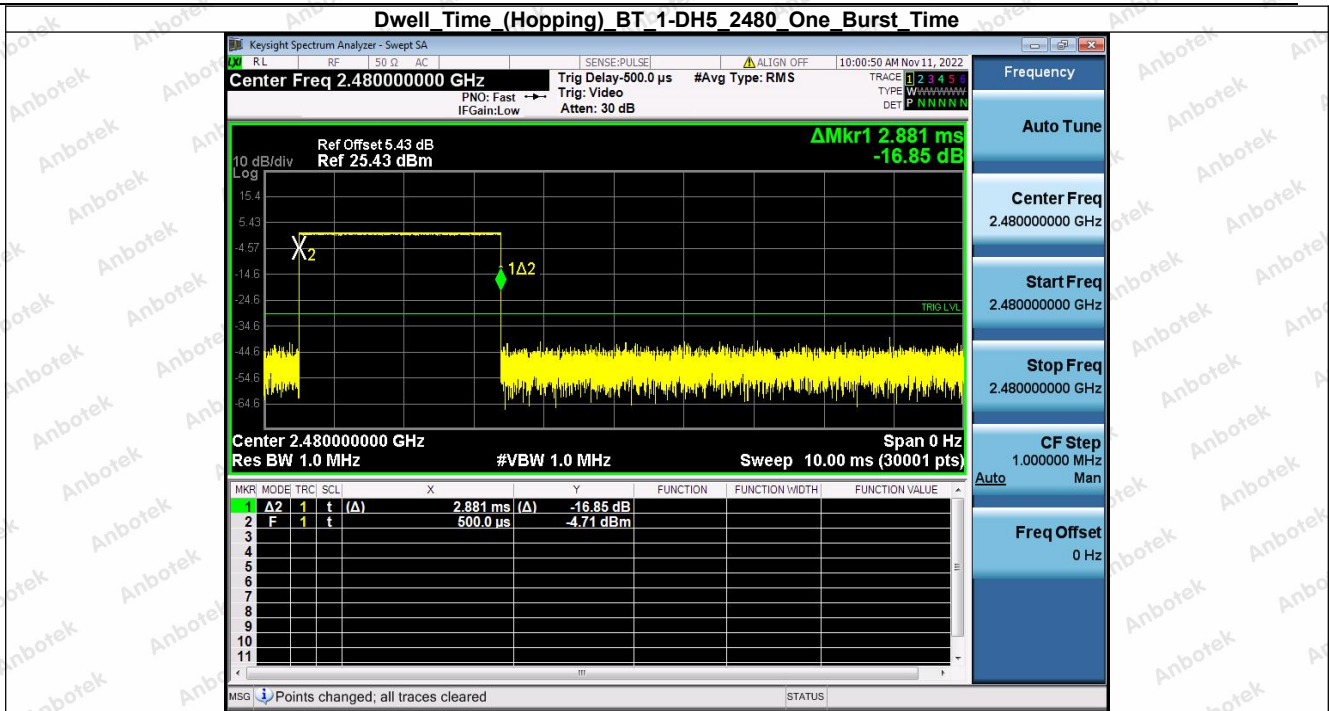

Shenzhen Anbotek Compliance Laboratory Limited

Address: 1/F., Building D, Sogood Science and Technology Park, Sanwei Community, Hangcheng Street, Bao'an District, Shenzhen, Guangdong, China.
Tel: (86) 0755-26066440 Fax: (86) 0755-26014772 Email: service@anbotek.com

Hotline 400-003-0500
www.anbotek.com.cn