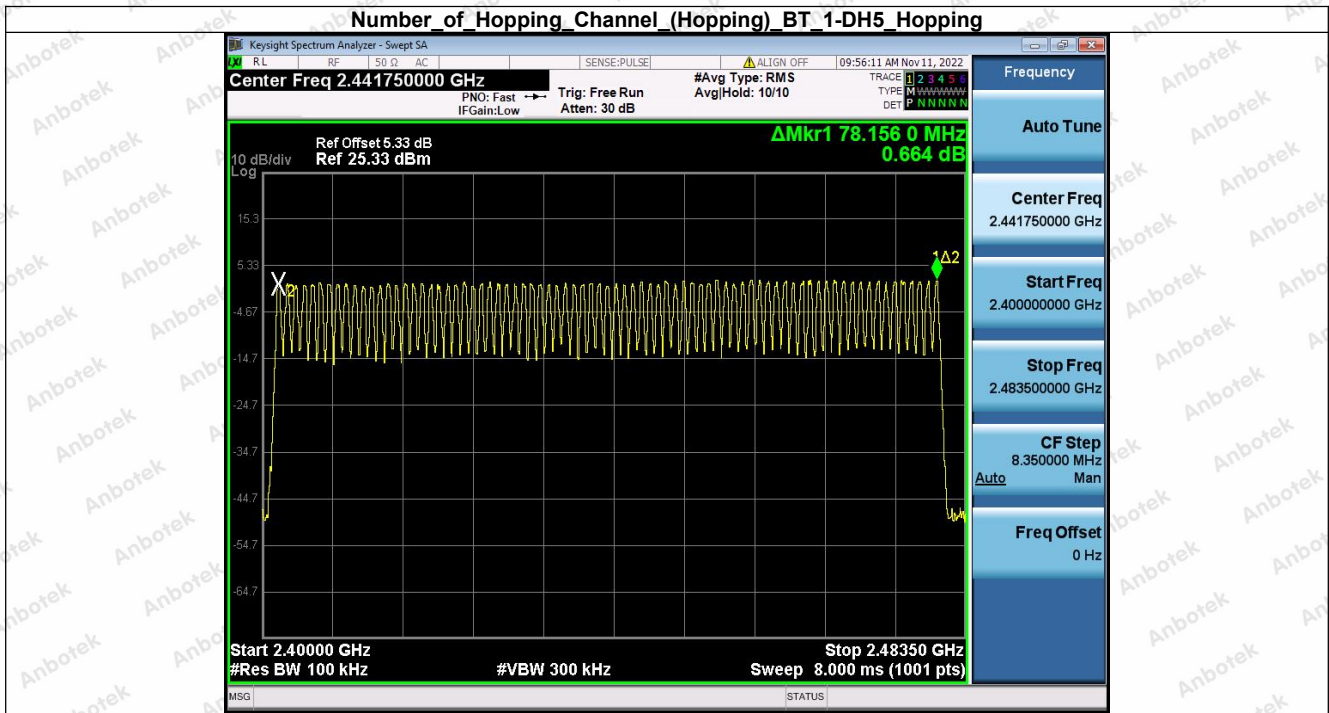

8. Number of Hopping Channel (Hopping)

Condition	Antenna	Modulation	Hopping Num	Limit	Result
NVNT	ANT1	1-DH5	79	15	Pass
NVNT	ANT1	2-DH5	79	15	Pass
NVNT	ANT1	3-DH5	79	15	Pass

Shenzhen Anbotek Compliance Laboratory Limited

Address: 1/F., Building D, Sogood Science and Technology Park, Sanwei Community, Hangcheng Street, Bao'an District, Shenzhen, Guangdong, China.
Tel: (86) 0755-26066440 Fax: (86) 0755-26014772 Email: service@anbotek.com

Hotline
400-003-0500
www.anbotek.com.cn