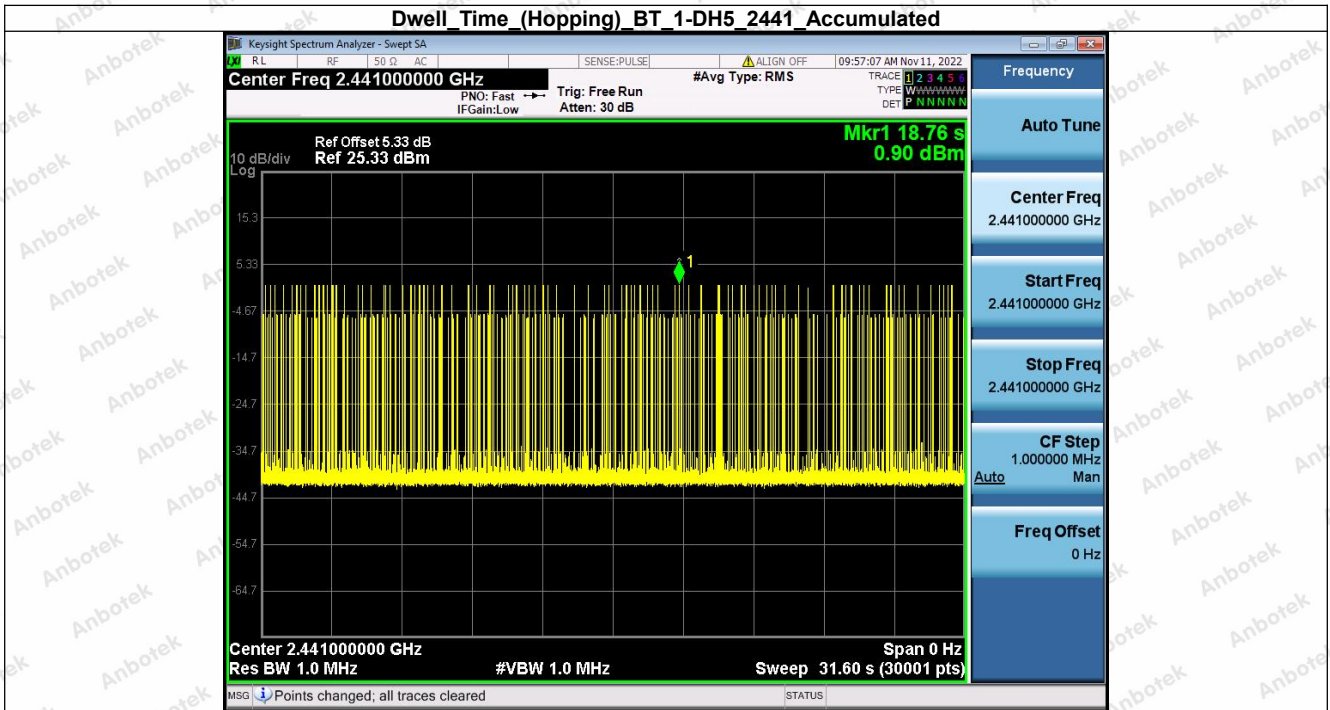

Hotline
400-003-0500
www.anbotek.com.cn

6. Dwell Time (Hopping)

Condition	Antenna	Packet Type	Pulse Time(ms)	Hops	Dwell Time(ms)	Limit(s)	Result
NVNT	ANT1	1-DH5	2.882	104.00	299.728	0.40	Pass
NVNT	ANT1	1-DH5	2.882	110.00	317.020	0.40	Pass
NVNT	ANT1	1-DH5	2.881	100.00	288.100	0.40	Pass
NVNT	ANT1	2-DH5	2.887	106.00	306.022	0.40	Pass
NVNT	ANT1	2-DH5	2.888	109.00	314.792	0.40	Pass
NVNT	ANT1	2-DH5	2.887	95.00	274.265	0.40	Pass
NVNT	ANT1	3-DH5	2.889	111.00	320.679	0.40	Pass
NVNT	ANT1	3-DH5	2.889	105.00	303.345	0.40	Pass
NVNT	ANT1	3-DH5	2.889	118.00	340.902	0.40	Pass