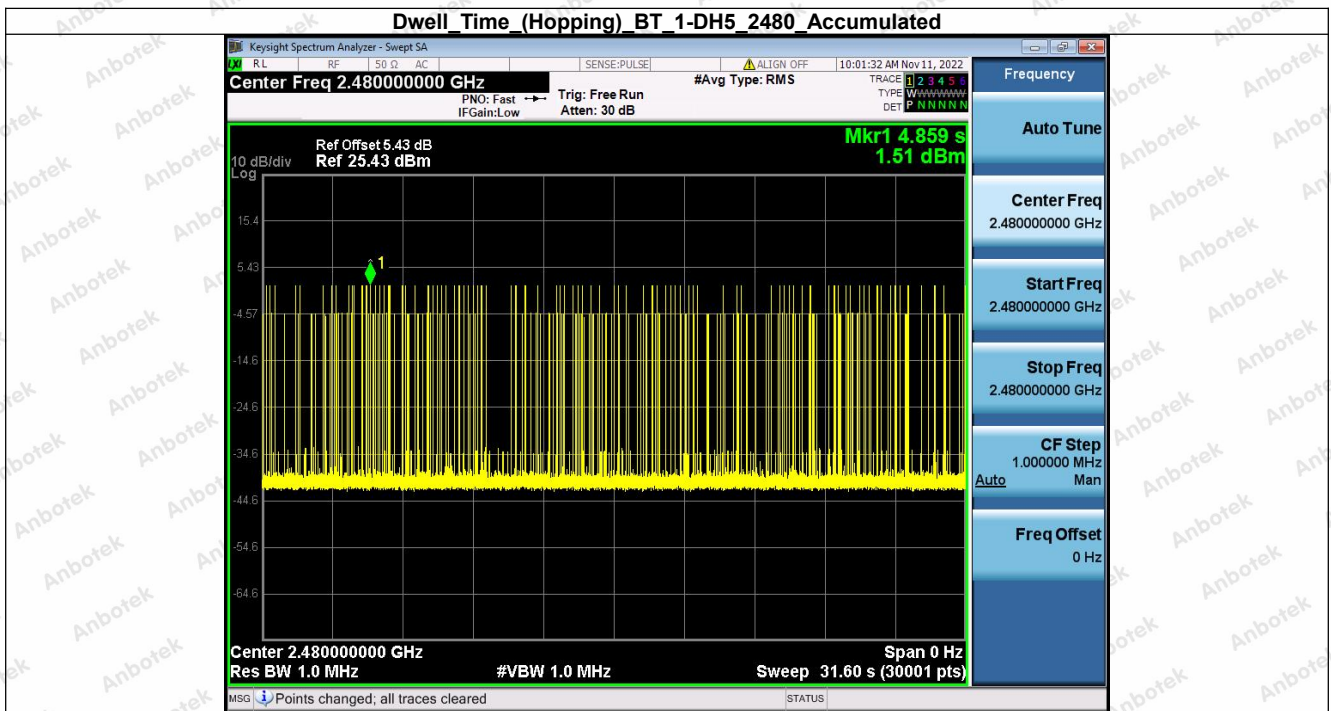

Shenzhen Anbotek Compliance Laboratory Limited

Address: 1/F., Building D, Sogood Science and Technology Park, Sanwei Community, Hangcheng Street, Bao'an District, Shenzhen, Guangdong, China.
Tel: (86) 0755-26066440 Fax: (86) 0755-26014772 Email: service@anbotek.com

Hotline 400-003-0500
www.anbotek.com.cn