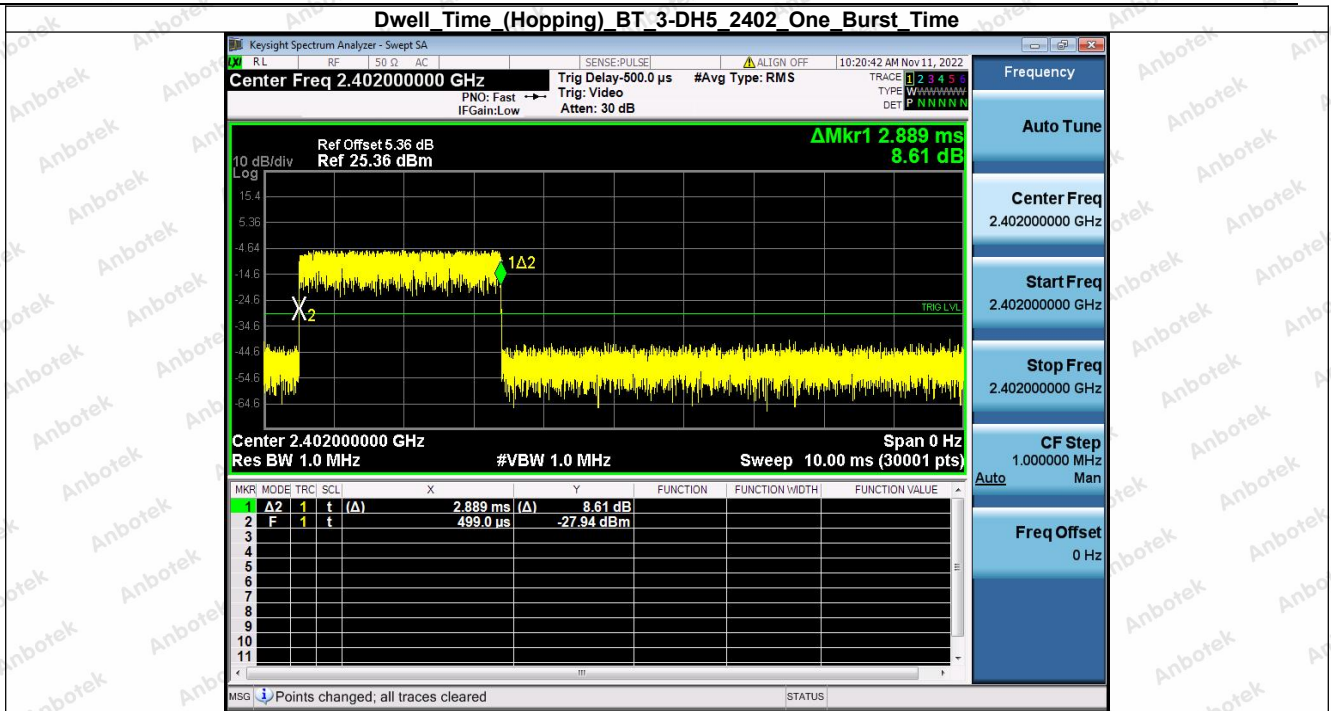

Shenzhen Anbotek Compliance Laboratory Limited

Address: 1/F., Building D, Sogood Science and Technology Park, Sanwei Community, Hangcheng Street, Bao'an District, Shenzhen, Guangdong, China.
Tel: (86) 0755-26066440 Fax: (86) 0755-26014772 Email: service@anbotek.com

Hotline
400-003-0500
www.anbotek.com.cn