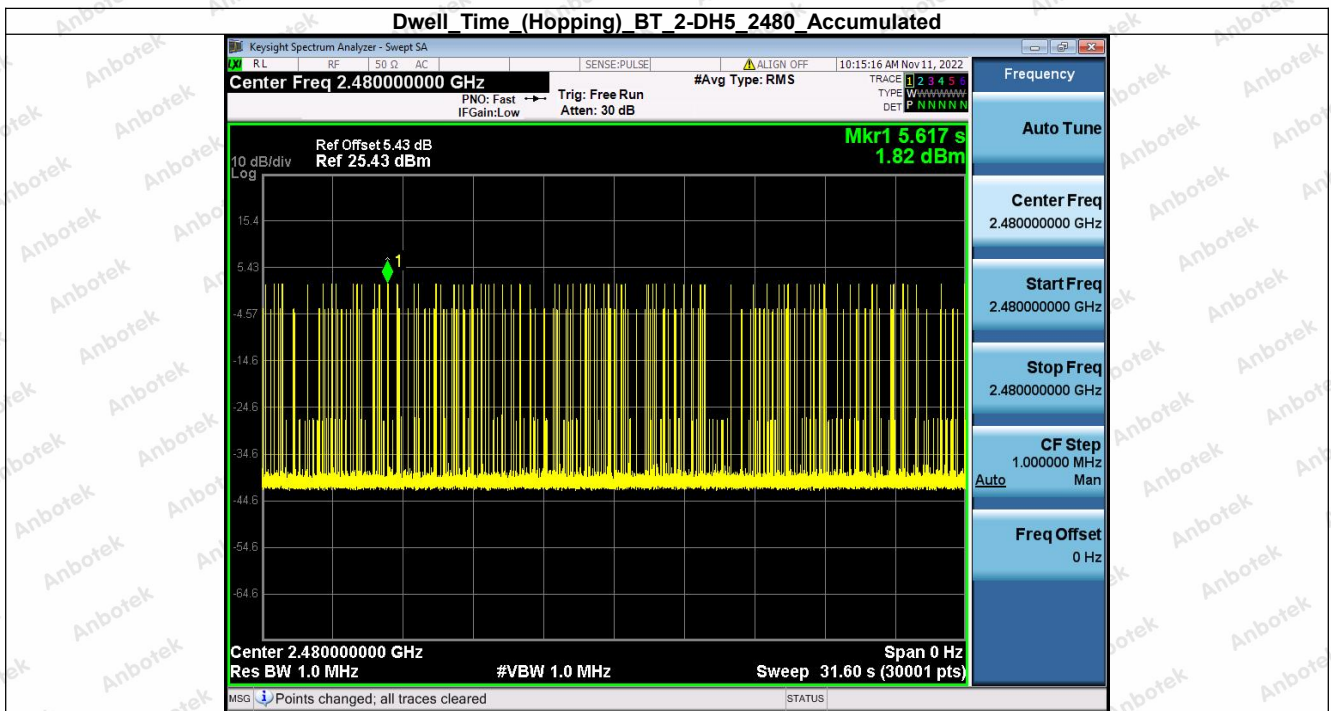

Shenzhen Anbotek Compliance Laboratory Limited

Address: 1/F., Building D, Sogood Science and Technology Park, Sanwei Community, Hangcheng Street, Bao'an District, Shenzhen, Guangdong, China.
Tel: (86) 0755-26066440 Fax: (86) 0755-26014772 Email: service@anbotek.com

Hotline 400-003-0500
www.anbotek.com.cn