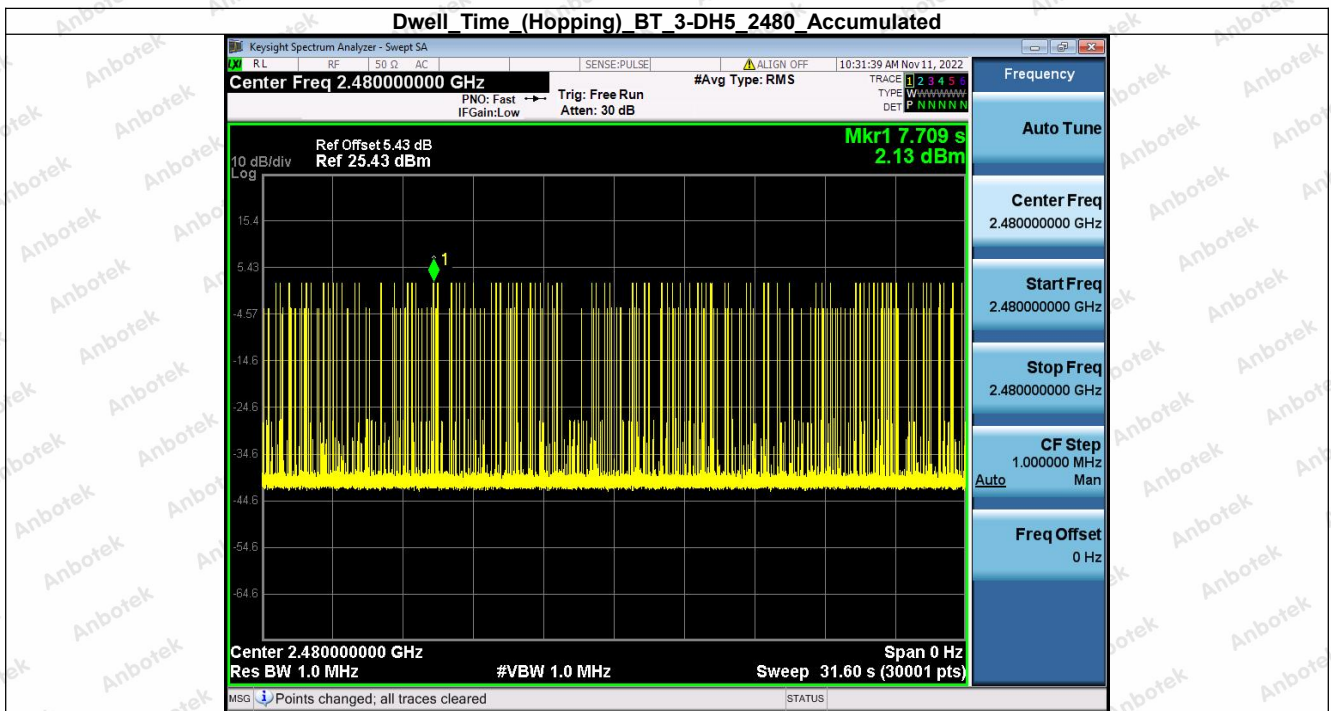

Shenzhen Anbotek Compliance Laboratory Limited

Address: 1/F., Building D, Sogood Science and Technology Park, Sanwei Community, Hangcheng Street, Bao'an District, Shenzhen, Guangdong, China.
Tel: (86) 0755-26066440 Fax: (86) 0755-26014772 Email: service@anbotek.com

Hotline
400-003-0500
www.anbotek.com.cn