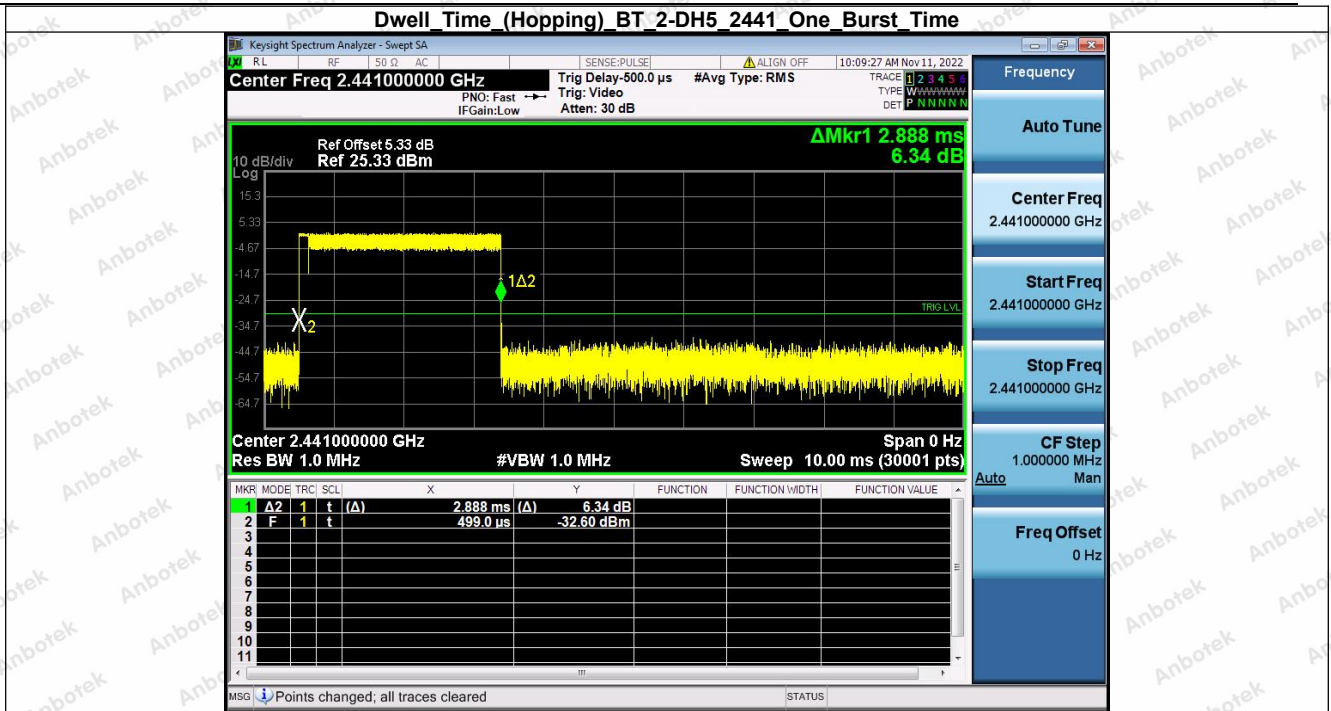

Shenzhen Anbotek Compliance Laboratory Limited

Address: 1/F., Building D, Sogood Science and Technology Park, Sanwei Community, Hangcheng Street, Bao'an District, Shenzhen, Guangdong, China.
Tel: (86) 0755-26066440 Fax: (86) 0755-26014772 Email: service@anbotek.com

Hotline 400-003-0500
www.anbotek.com.cn