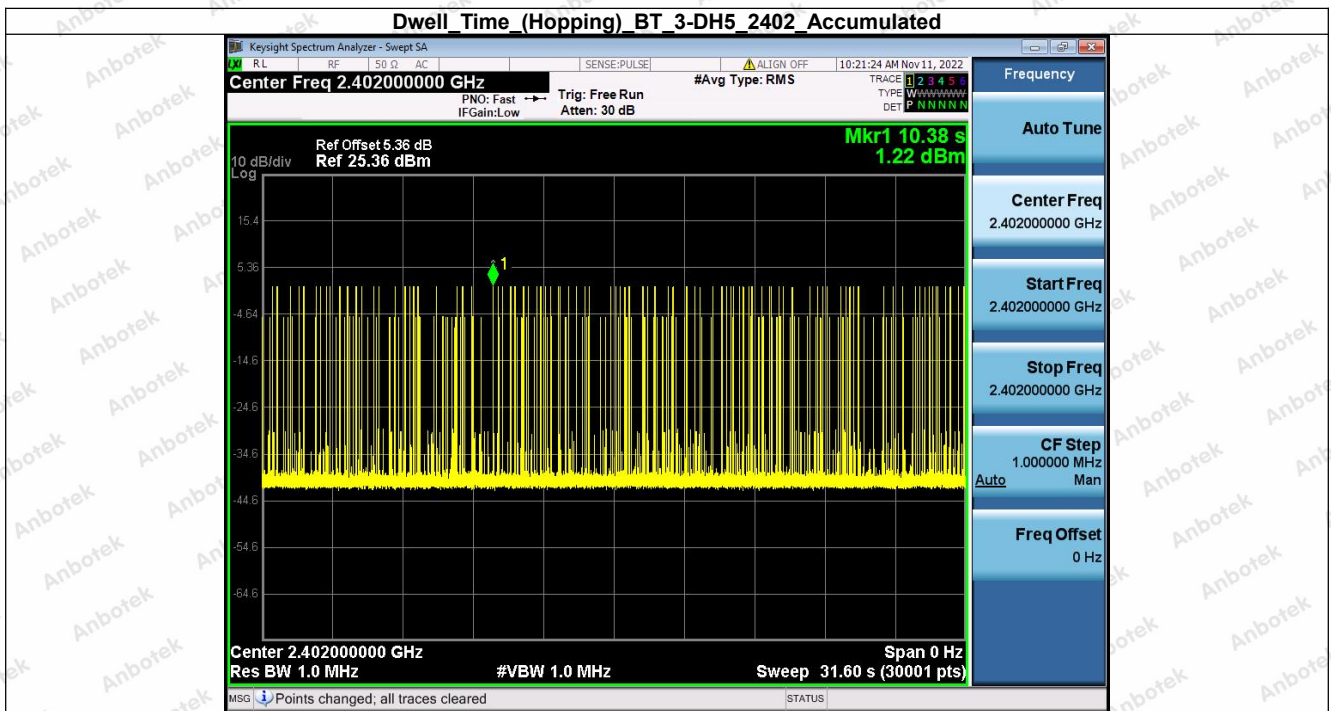

Shenzhen Anbotek Compliance Laboratory Limited

Address: 1/F., Building D, Sogood Science and Technology Park, Sanwei Community, Hangcheng Street, Bao'an District, Shenzhen, Guangdong, China.
Tel: (86) 0755-26066440 Fax: (86) 0755-26014772 Email: service@anbotek.com

Hotline 400-003-0500
www.anbotek.com.cn