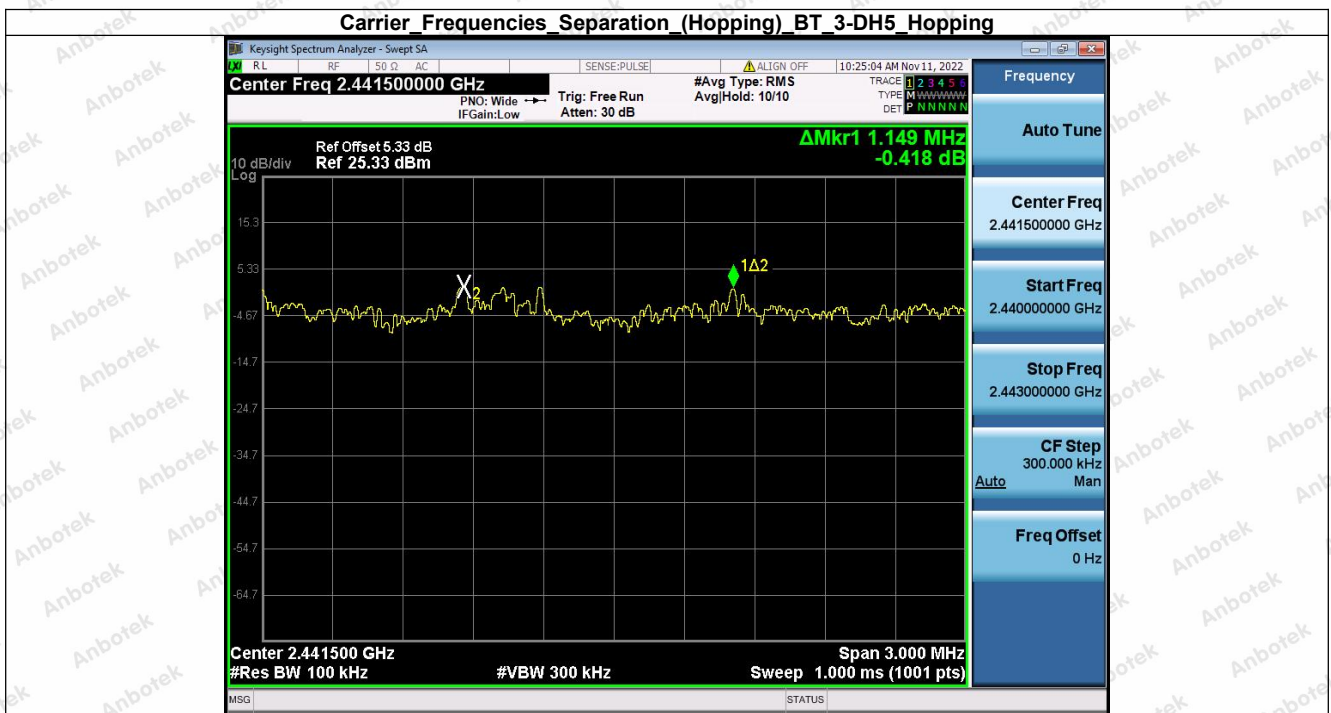

Shenzhen Anbotek Compliance Laboratory Limited

Address: 1/F., Building D, Sogood Science and Technology Park, Sanwei Community, Hangcheng Street, Bao'an District, Shenzhen, Guangdong, China.
Tel: (86) 0755-26066440 Fax: (86) 0755-26014772 Email: service@anbotek.com

Hotline
400-003-0500
www.anbotek.com.cn