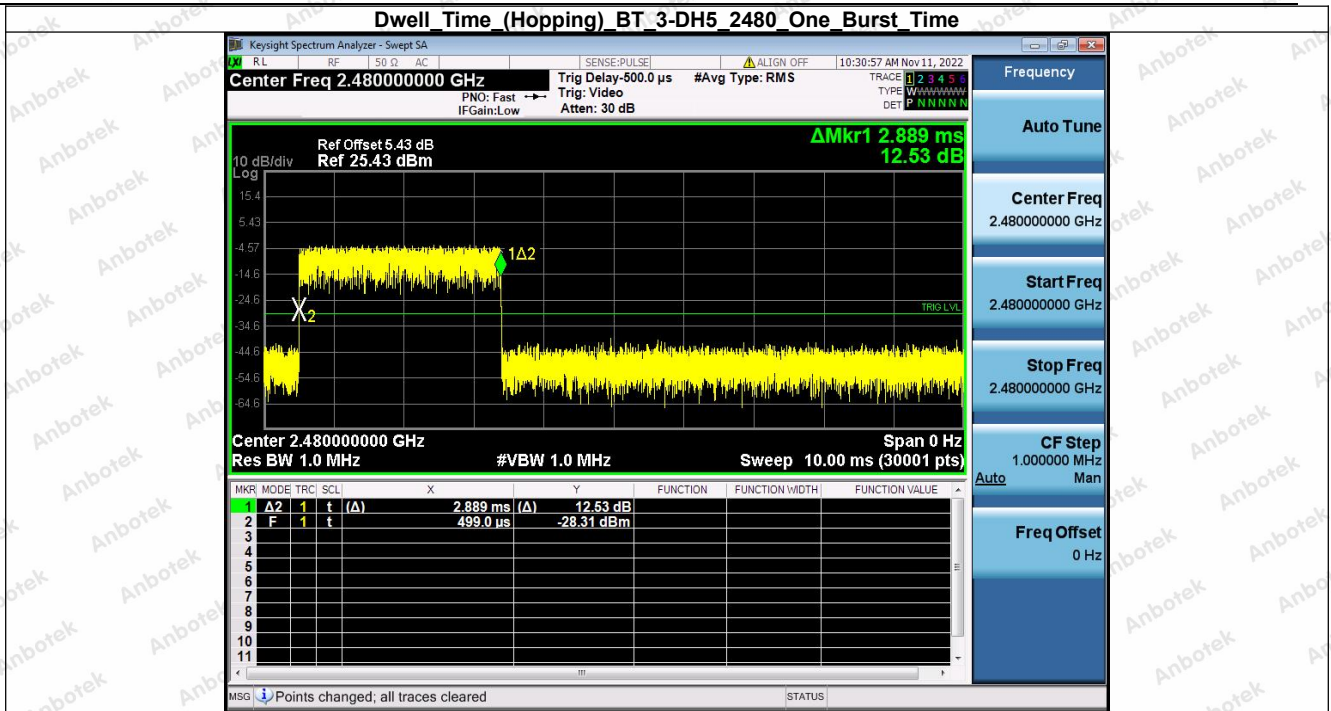

Shenzhen Anbotek Compliance Laboratory Limited

Address: 1/F., Building D, Sogood Science and Technology Park, Sanwei Community, Hangcheng Street, Bao'an District, Shenzhen, Guangdong, China.
Tel: (86) 0755-26066440 Fax: (86) 0755-26014772 Email: service@anbotek.com

Hotline
400-003-0500
www.anbotek.com.cn