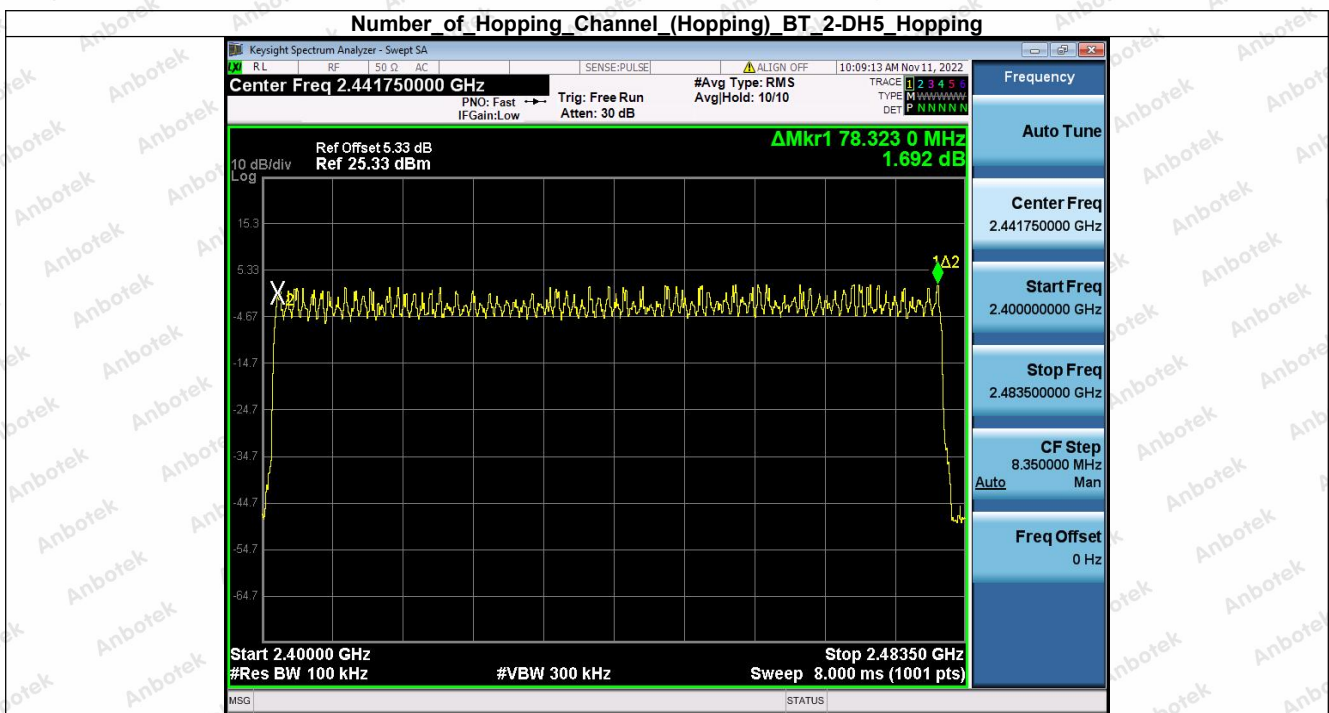

8. Number of Hopping Channel (Hopping)

Condition	Antenna	Modulation	Hopping Num	Limit	Result
NVNT	ANT1	1-DH5	79	15	Pass
NVNT	ANT1	2-DH5	79	15	Pass
NVNT	ANT1	3-DH5	79	15	Pass

Shenzhen Anbotek Compliance Laboratory Limited

Address: 1/F., Building D, Sogood Science and Technology Park, Sanwei Community, Hangcheng Street, Bao'an District, Shenzhen, Guangdong, China.
Tel: (86) 0755-26066440 Fax: (86) 0755-26014772 Email: service@anbotek.com

Hotline
400-003-0500
www.anbotek.com.cn