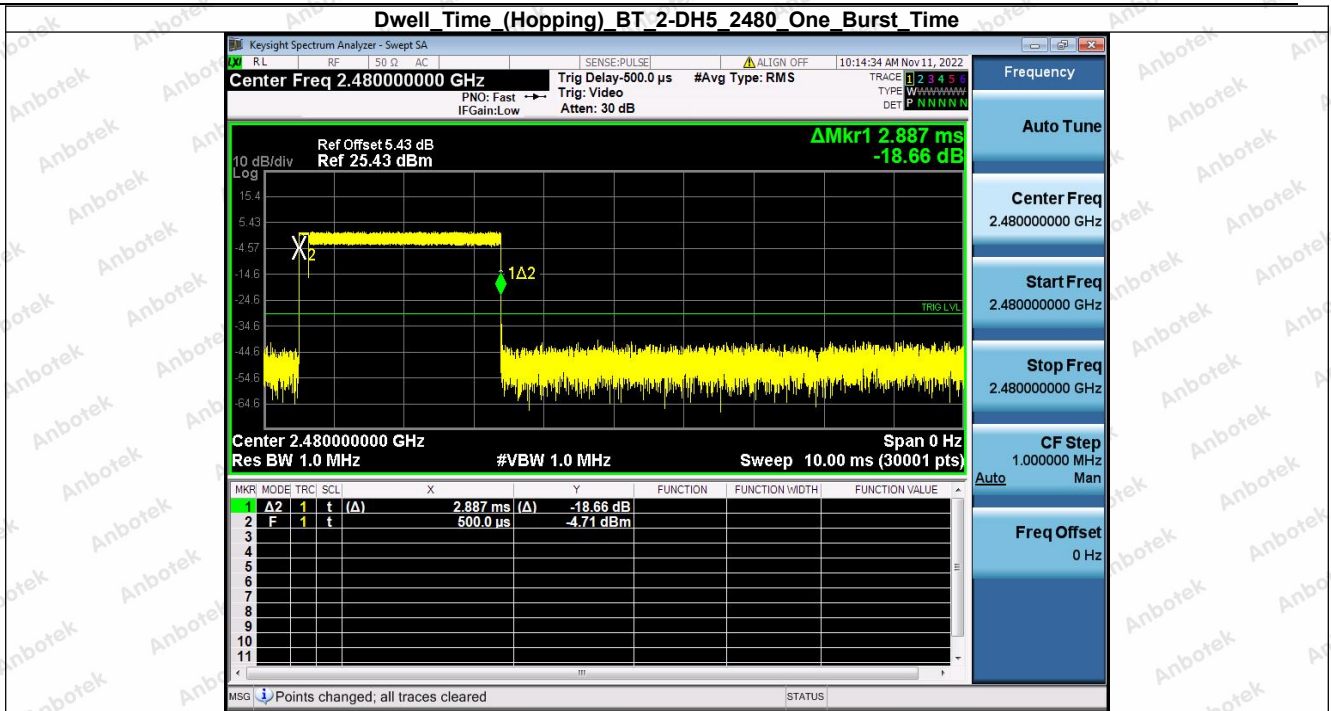

Shenzhen Anbotek Compliance Laboratory Limited

Address: 1/F., Building D, Sogood Science and Technology Park, Sanwei Community, Hangcheng Street, Bao'an District, Shenzhen, Guangdong, China.
Tel: (86) 0755-26066440 Fax: (86) 0755-26014772 Email: service@anbotek.com

Hotline 400-003-0500
www.anbotek.com.cn