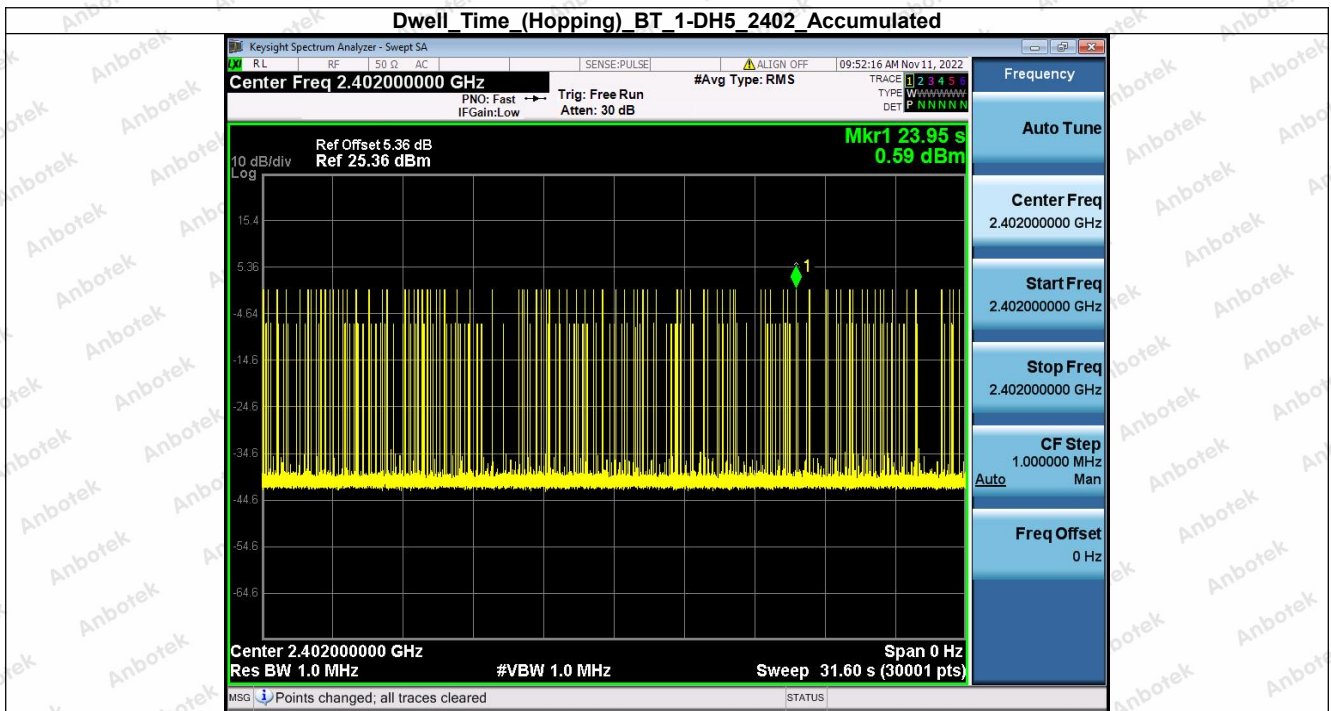

Hotline
400-003-0500
www.anbotek.com.cn

6. Dwell Time (Hopping)

Condition	Antenna	Packet Type	Pulse Time(ms)	Hops	Dwell Time(ms)	Limit(s)	Result
NVNT	ANT1	1-DH5	2.882	104.00	299.728	0.40	Pass
NVNT	ANT1	1-DH5	2.882	110.00	317.020	0.40	Pass
NVNT	ANT1	1-DH5	2.881	100.00	288.100	0.40	Pass
NVNT	ANT1	2-DH5	2.887	106.00	306.022	0.40	Pass
NVNT	ANT1	2-DH5	2.888	109.00	314.792	0.40	Pass
NVNT	ANT1	2-DH5	2.887	95.00	274.265	0.40	Pass
NVNT	ANT1	3-DH5	2.889	111.00	320.679	0.40	Pass
NVNT	ANT1	3-DH5	2.889	105.00	303.345	0.40	Pass
NVNT	ANT1	3-DH5	2.889	118.00	340.902	0.40	Pass