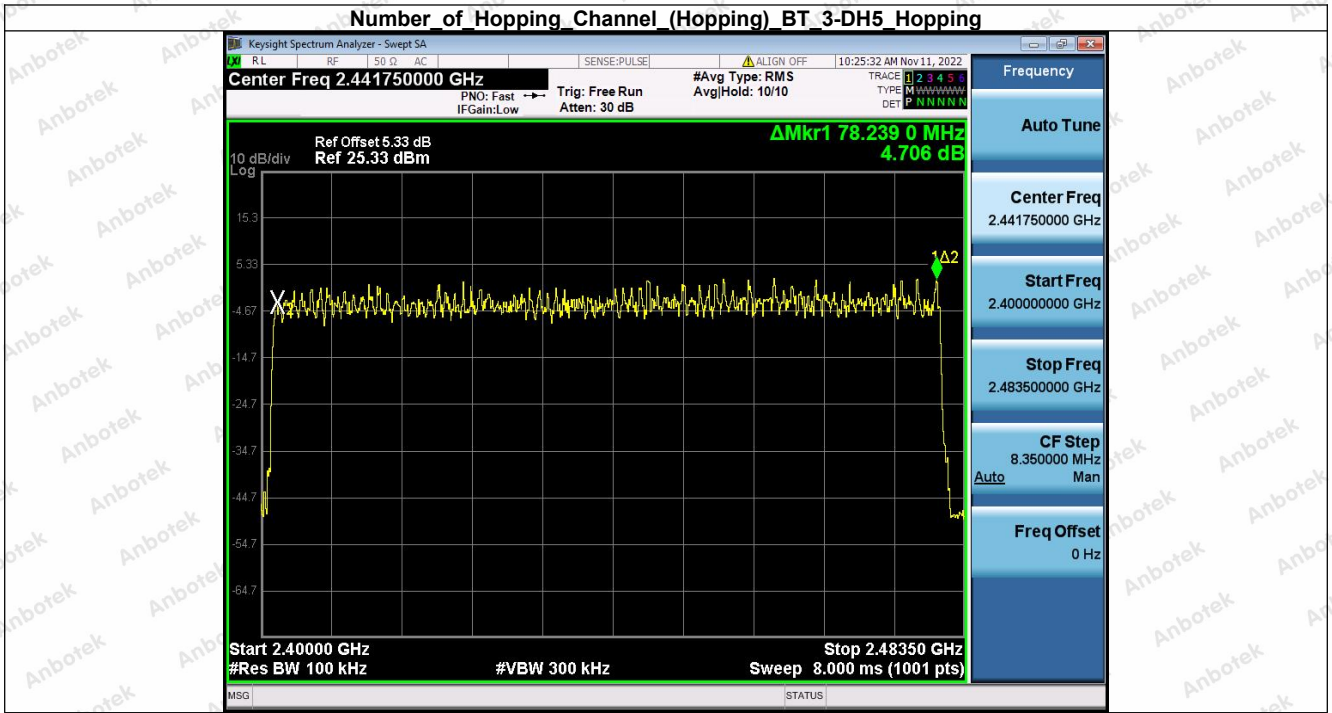

---end---

Shenzhen Anbotek Compliance Laboratory Limited

Address: 1/F., Building D, Sogood Science and Technology Park, Sanwei Community, Hangcheng Street, Bao'an District, Shenzhen, Guangdong, China.
Tel: (86) 0755-26066440 Fax: (86) 0755-26014772 Email: service@anbotek.com

Hotline
400-003-0500
www.anbotek.com.cn