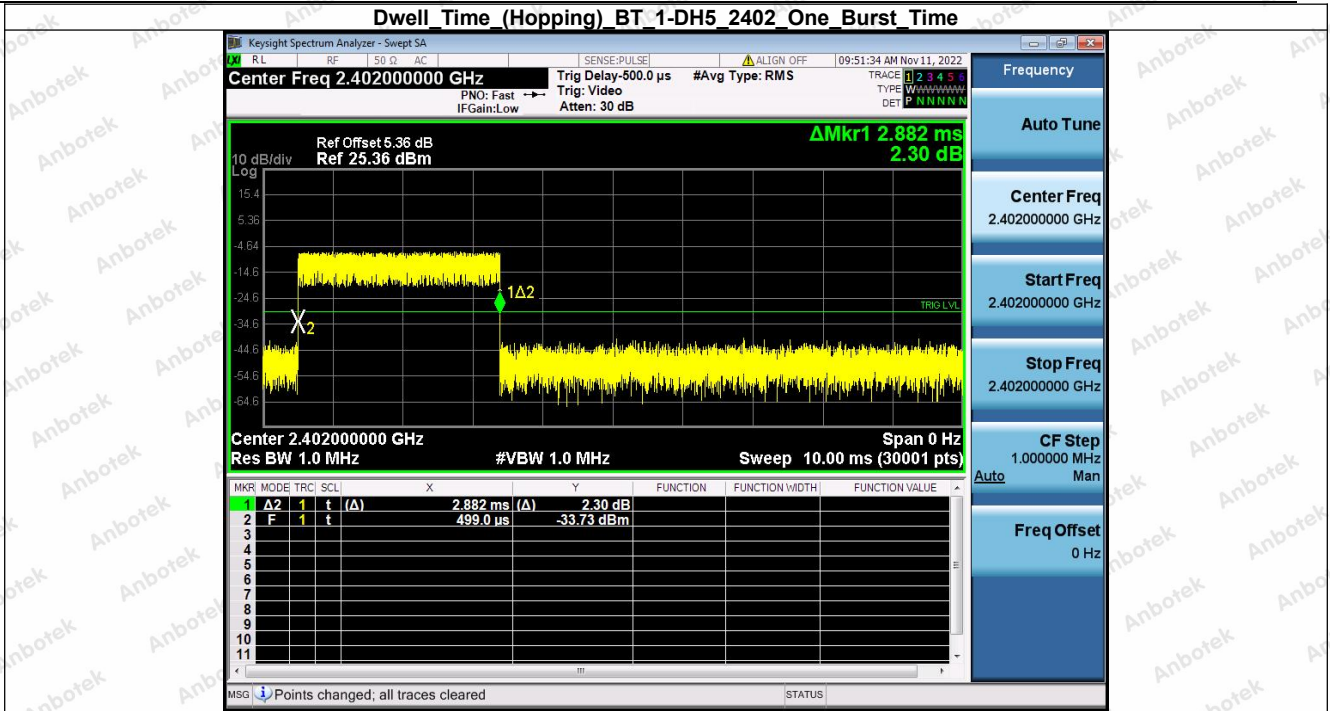

Hotline
400-003-0500
www.anbotek.com.cn

6. Dwell Time (Hopping)

Condition	Antenna	Packet Type	Pulse Time(ms)	Hops	Dwell Time(ms)	Limit(s)	Result
NVNT	ANT1	1-DH5	2.882	104.00	299.728	0.40	Pass
NVNT	ANT1	1-DH5	2.882	110.00	317.020	0.40	Pass
NVNT	ANT1	1-DH5	2.881	100.00	288.100	0.40	Pass
NVNT	ANT1	2-DH5	2.887	106.00	306.022	0.40	Pass
NVNT	ANT1	2-DH5	2.888	109.00	314.792	0.40	Pass
NVNT	ANT1	2-DH5	2.887	95.00	274.265	0.40	Pass
NVNT	ANT1	3-DH5	2.889	111.00	320.679	0.40	Pass
NVNT	ANT1	3-DH5	2.889	105.00	303.345	0.40	Pass
NVNT	ANT1	3-DH5	2.889	118.00	340.902	0.40	Pass