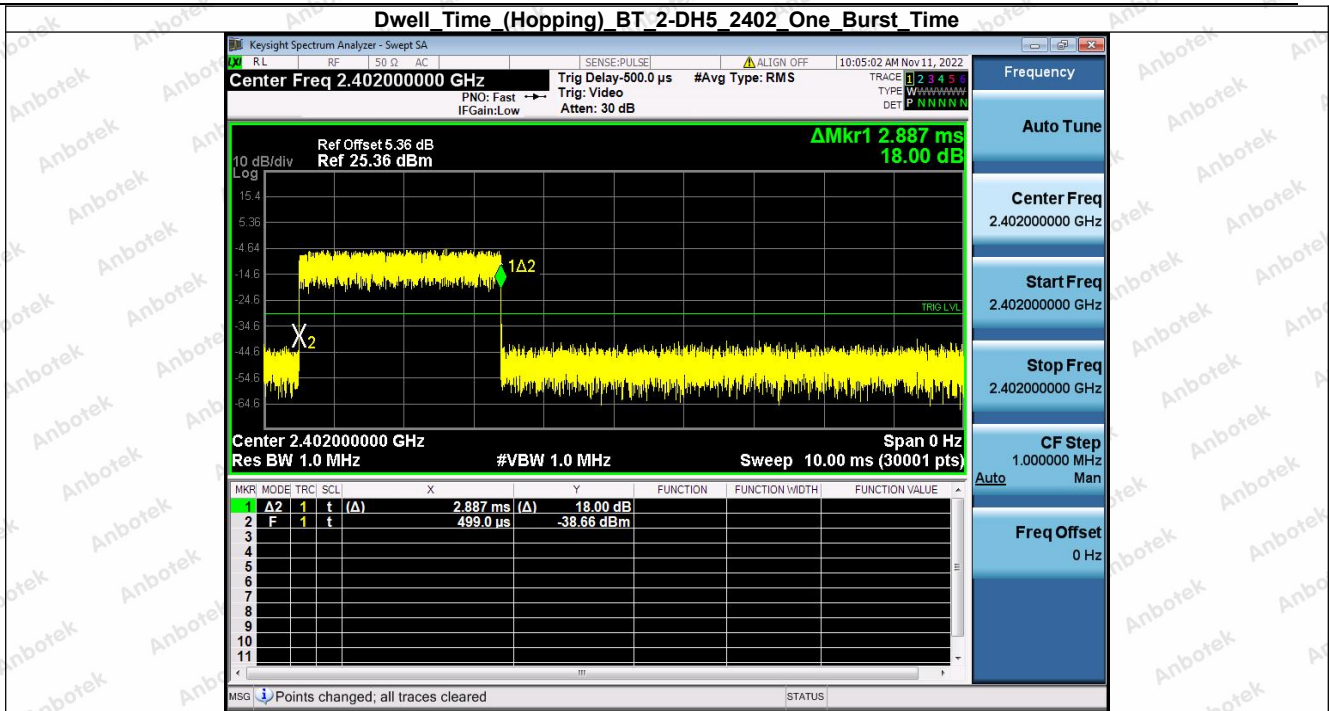

Shenzhen Anbotek Compliance Laboratory Limited

Address: 1/F., Building D, Sogood Science and Technology Park, Sanwei Community, Hangcheng Street, Bao'an District, Shenzhen, Guangdong, China.
Tel: (86) 0755-26066440 Fax: (86) 0755-26014772 Email: service@anbotek.com

Hotline 400-003-0500
www.anbotek.com.cn