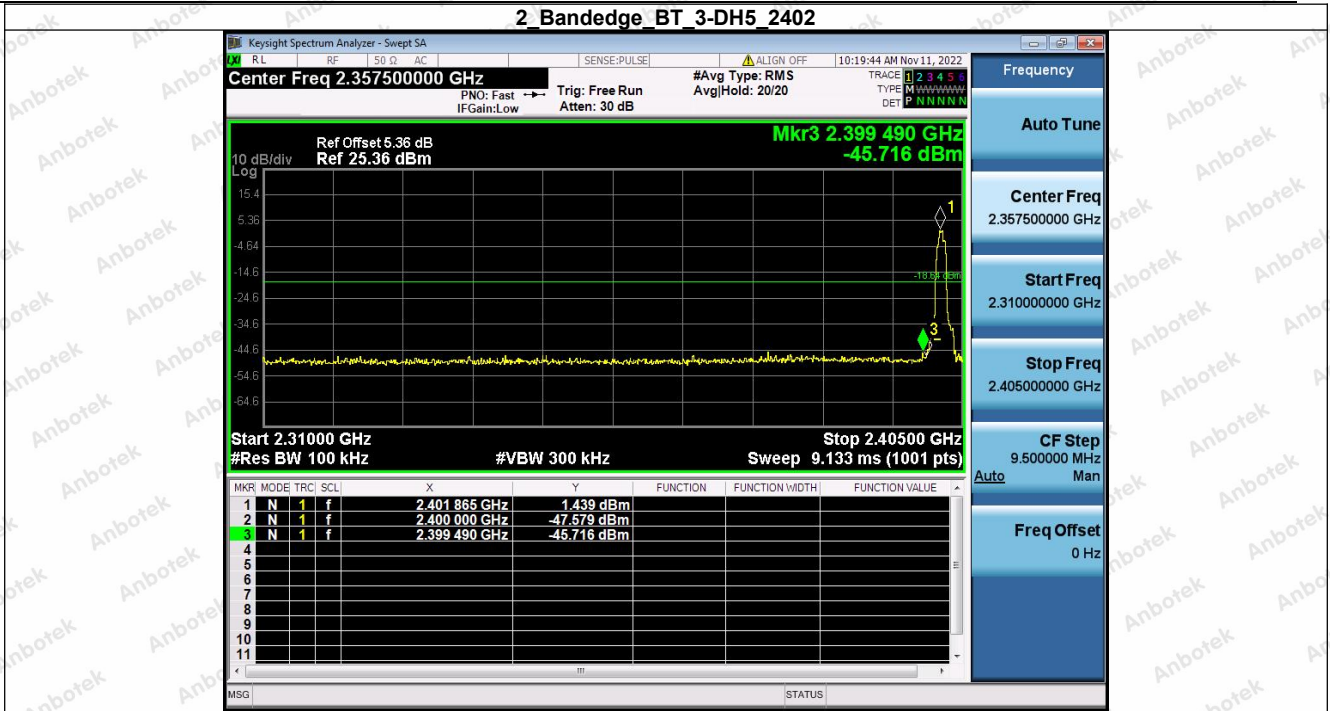

Shenzhen Anbotek Compliance Laboratory Limited

Address: 1/F., Building D, Sogood Science and Technology Park, Sanwei Community, Hangcheng Street, Bao'an District, Shenzhen, Guangdong, China.
Tel: (86) 0755-26066440 Fax: (86) 0755-26014772 Email: service@anbotek.com

Hotline 400-003-0500
www.anbotek.com.cn