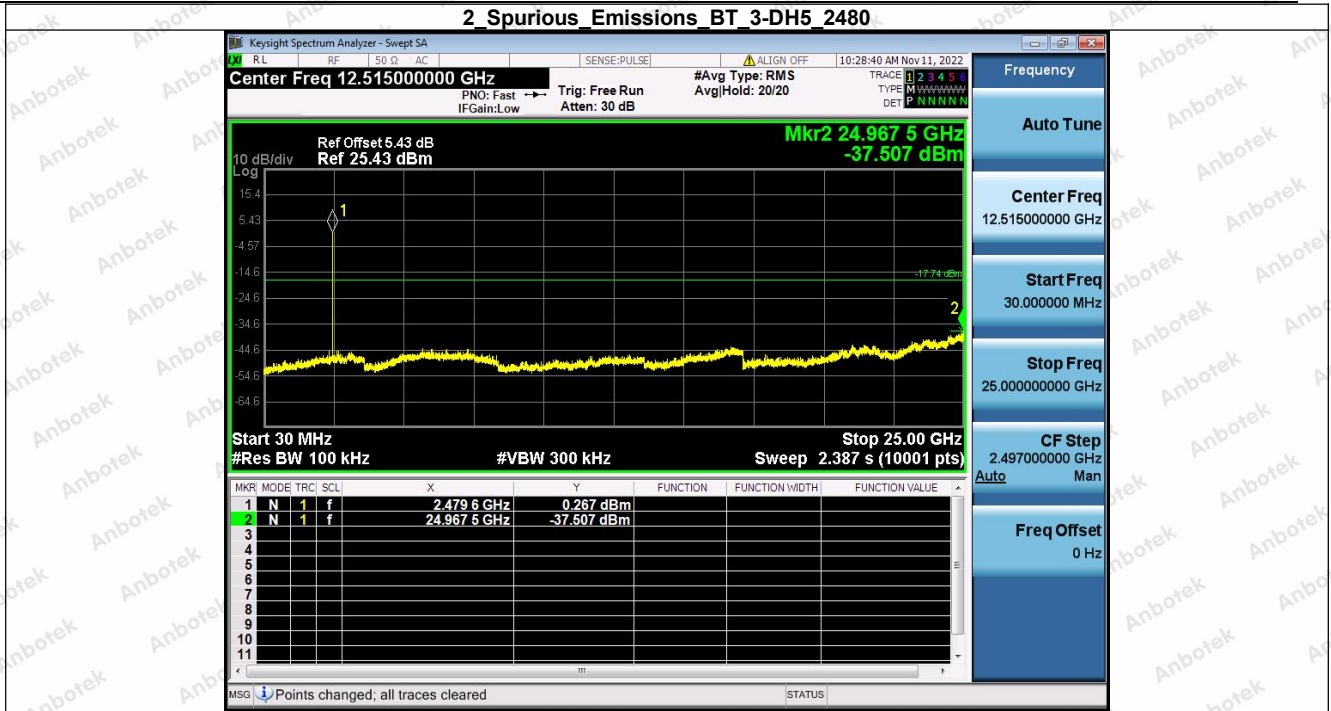

Shenzhen Anbotek Compliance Laboratory Limited

Address: 1/F., Building D, Sogood Science and Technology Park, Sanwei Community, Hangcheng Street, Bao'an District, Shenzhen, Guangdong, China.
Tel: (86) 0755-26066440 Fax: (86) 0755-26014772 Email: service@anbotek.com

Hotline
400-003-0500
www.anbotek.com.cn