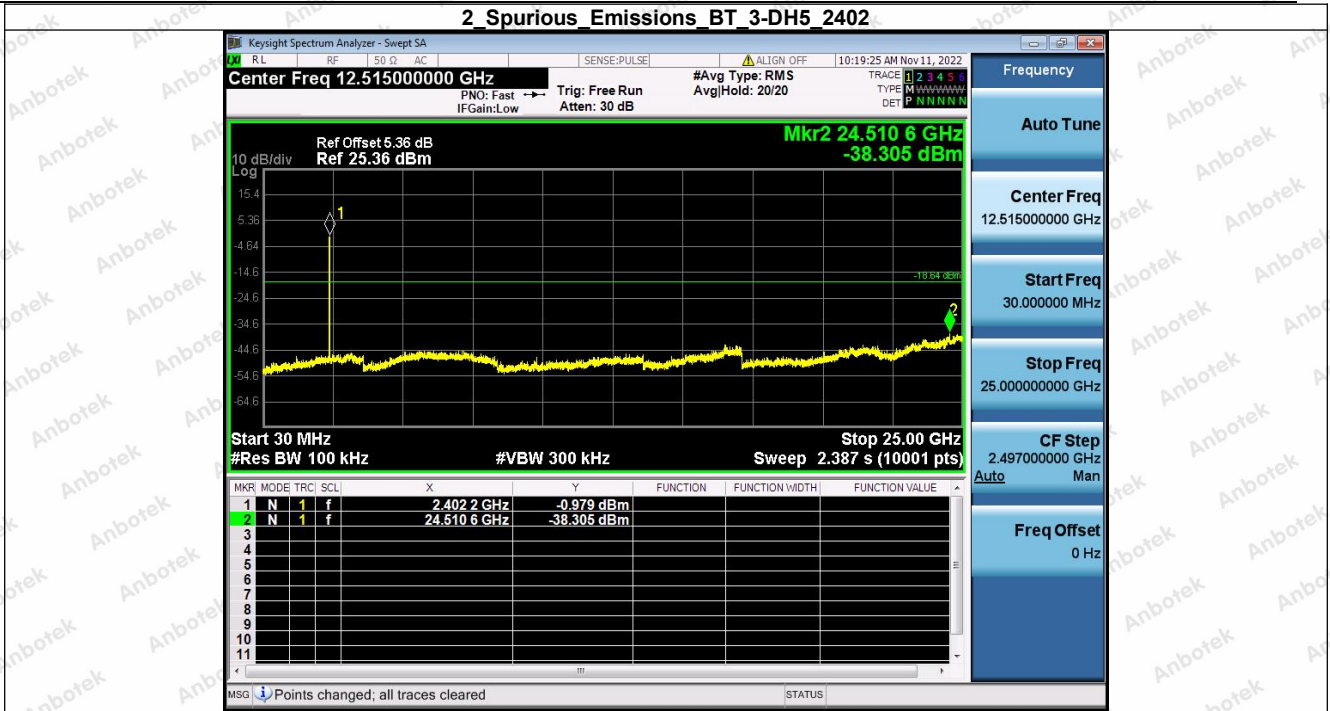

Shenzhen Anbotek Compliance Laboratory Limited

Address: 1/F., Building D, Sogood Science and Technology Park, Sanwei Community, Hangcheng Street, Bao'an District, Shenzhen, Guangdong, China.
Tel: (86) 0755-26066440 Fax: (86) 0755-26014772 Email: service@anbotek.com

Hotline 400-003-0500
www.anbotek.com.cn