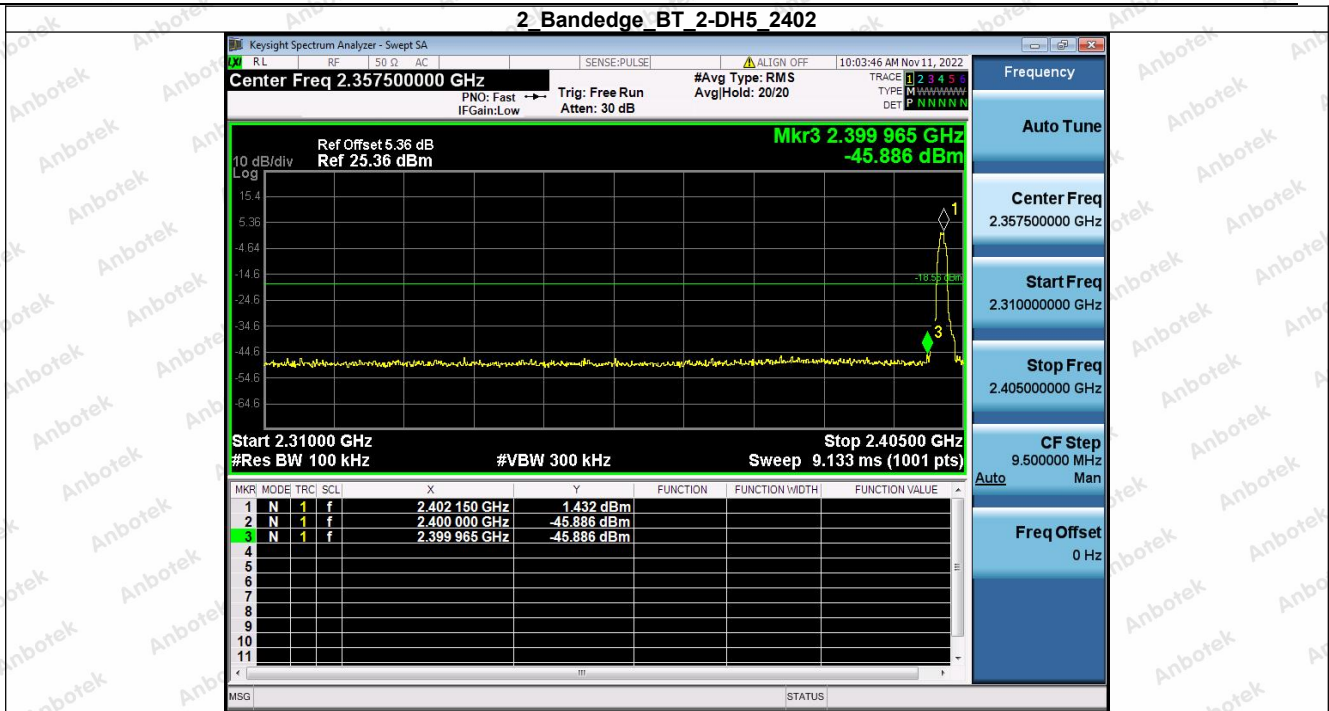

Shenzhen Anbotek Compliance Laboratory Limited

Address: 1/F., Building D, Sogood Science and Technology Park, Sanwei Community, Hangcheng Street, Bao'an District, Shenzhen, Guangdong, China.
Tel: (86) 0755-26066440 Fax: (86) 0755-26014772 Email: service@anbotek.com

Hotline
400-003-0500
www.anbotek.com.cn