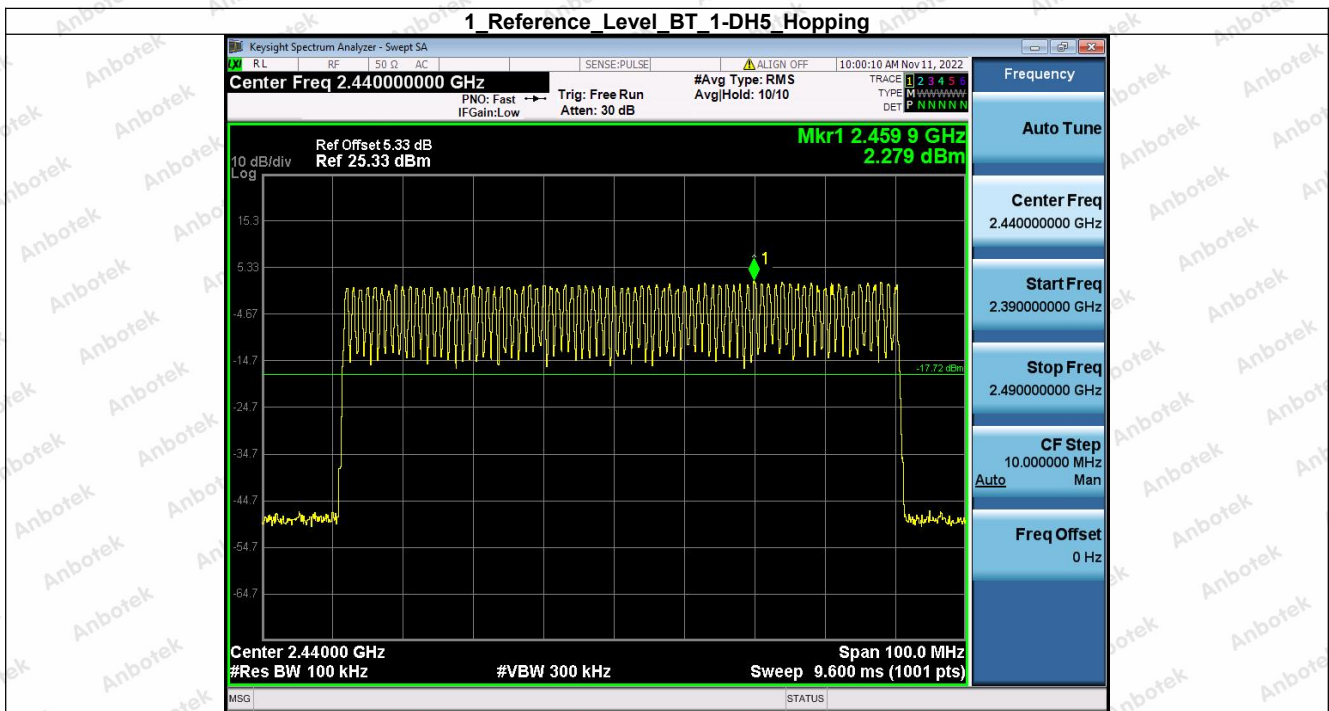

Shenzhen Anbotek Compliance Laboratory Limited

Address: 1/F., Building D, Sogood Science and Technology Park, Sanwei Community, Hangcheng Street, Bao'an District, Shenzhen, Guangdong, China.
Tel: (86) 0755-26066440 Fax: (86) 0755-26014772 Email: service@anbotek.com

Hotline 400-003-0500
www.anbotek.com.cn