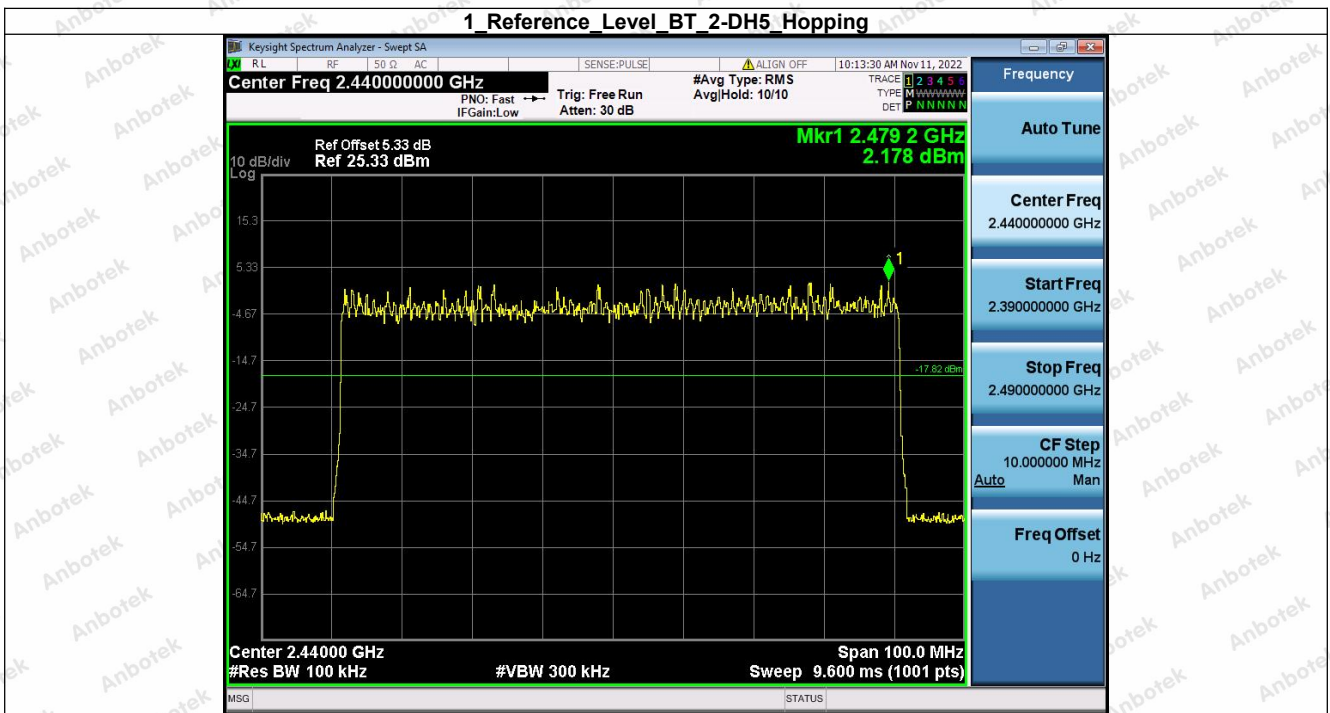

Shenzhen Anbotek Compliance Laboratory Limited

Address: 1/F., Building D, Sogood Science and Technology Park, Sanwei Community, Hangcheng Street, Bao'an District, Shenzhen, Guangdong, China.
Tel: (86) 0755-26066440 Fax: (86) 0755-26014772 Email: service@anbotek.com

Hotline
400-003-0500
www.anbotek.com.cn