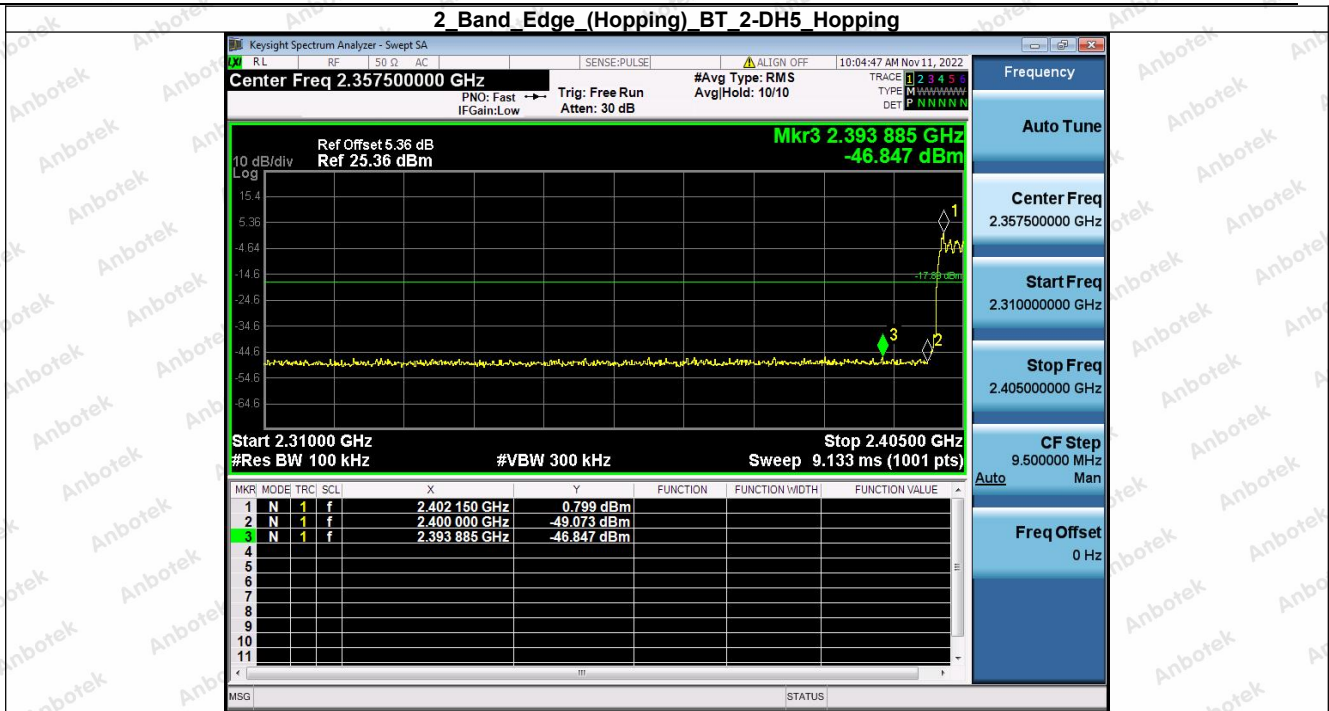

Shenzhen Anbotek Compliance Laboratory Limited

Address: 1/F., Building D, Sogood Science and Technology Park, Sanwei Community, Hangcheng Street, Bao'an District, Shenzhen, Guangdong, China.
Tel: (86) 0755-26066440 Fax: (86) 0755-26014772 Email: service@anbotek.com

Hotline
400-003-0500
www.anbotek.com.cn