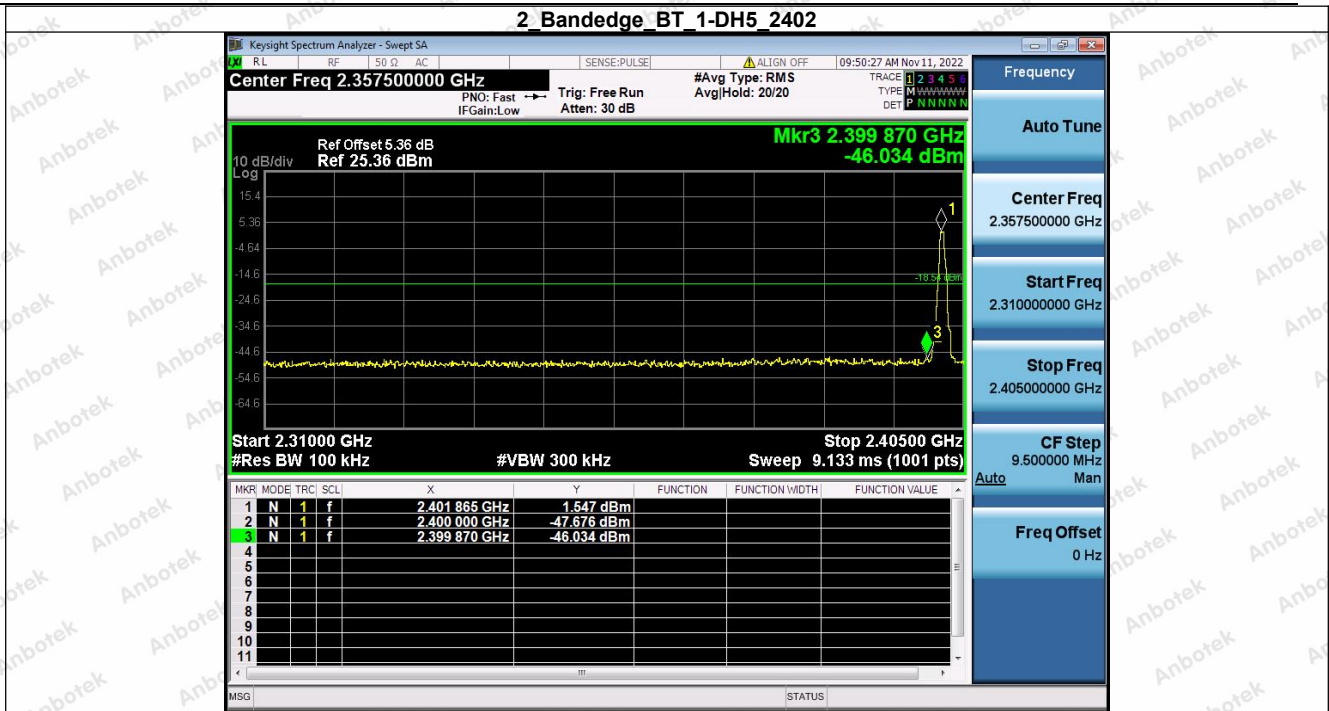

Shenzhen Anbotek Compliance Laboratory Limited

Address: 1/F., Building D, Sogood Science and Technology Park, Sanwei Community, Hangcheng Street, Bao'an District, Shenzhen, Guangdong, China.
Tel: (86) 0755-26066440 Fax: (86) 0755-26014772 Email: service@anbotek.com

Hotline 400-003-0500
www.anbotek.com.cn