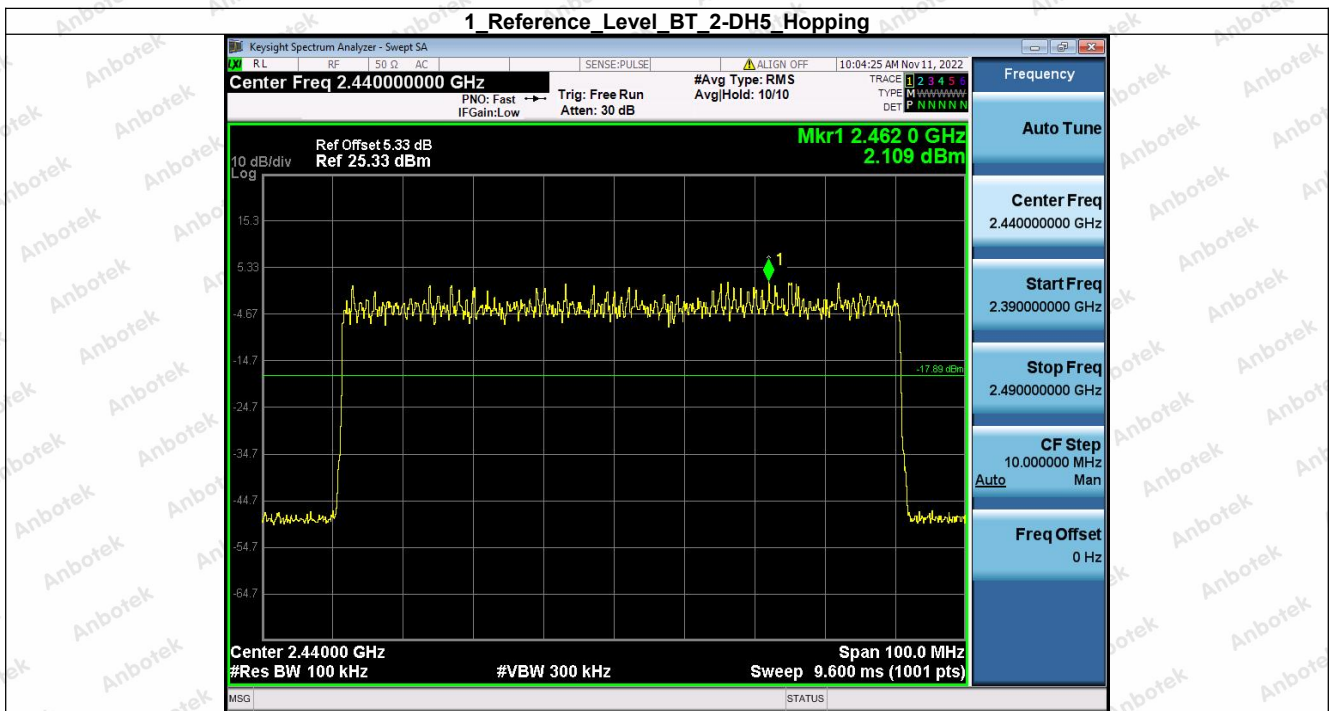

Shenzhen Anbotek Compliance Laboratory Limited

Address: 1/F., Building D, Sogood Science and Technology Park, Sanwei Community, Hangcheng Street, Bao'an District, Shenzhen, Guangdong, China.
Tel: (86) 0755-26066440 Fax: (86) 0755-26014772 Email: service@anbotek.com

Hotline
400-003-0500
www.anbotek.com.cn