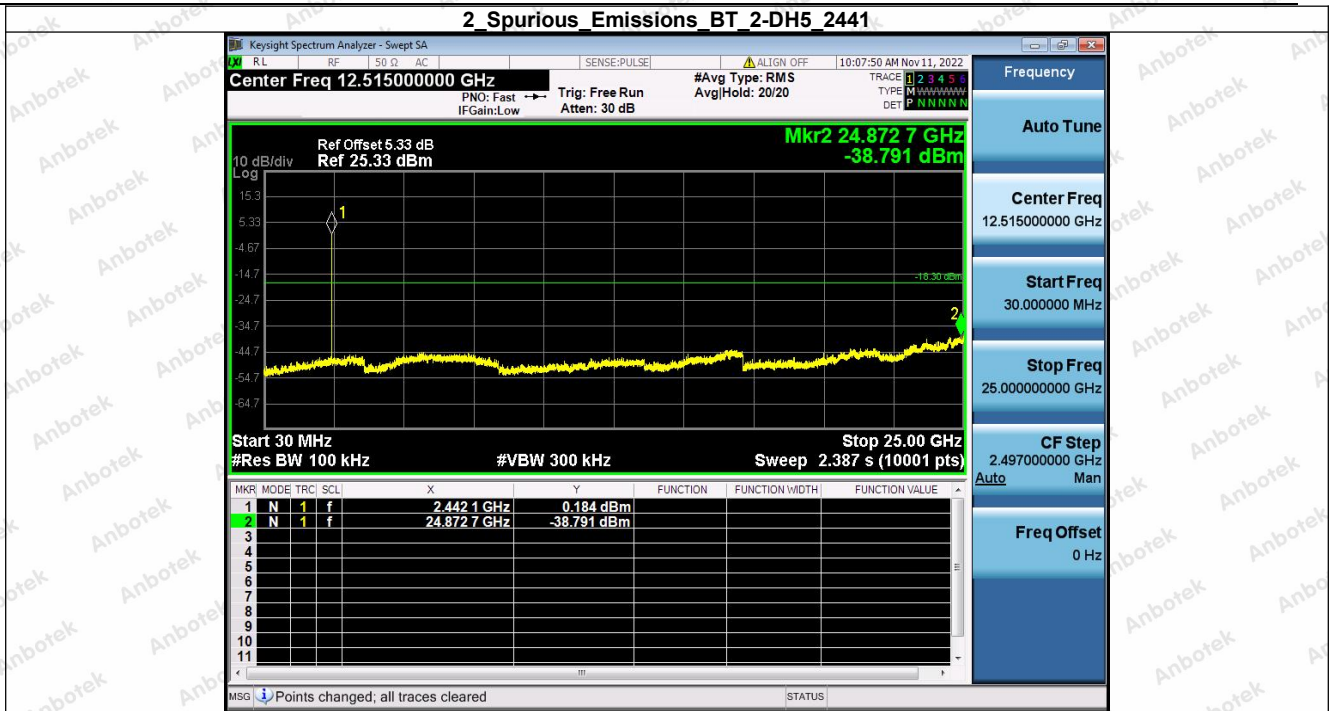

Shenzhen Anbotek Compliance Laboratory Limited

Address: 1/F., Building D, Sogood Science and Technology Park, Sanwei Community, Hangcheng Street, Bao'an District, Shenzhen, Guangdong, China.
Tel: (86) 0755-26066440 Fax: (86) 0755-26014772 Email: service@anbotek.com

Hotline 400-003-0500
www.anbotek.com.cn