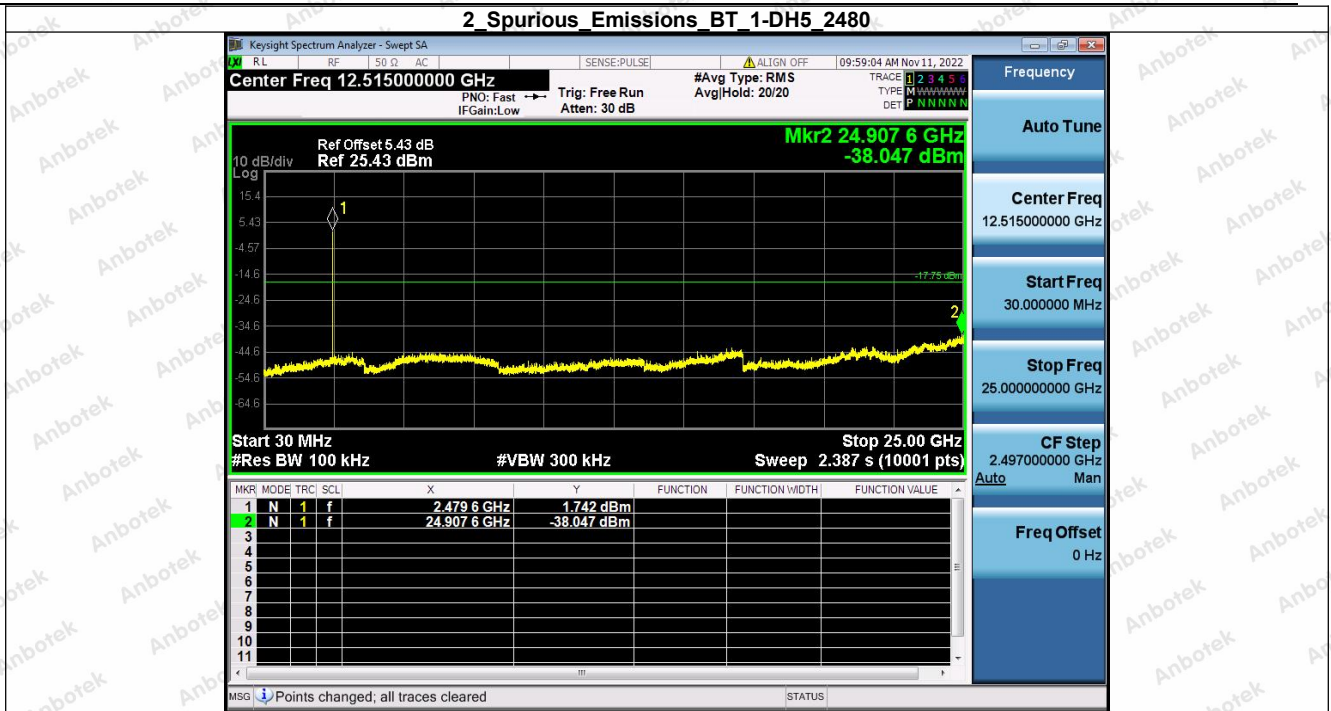

Shenzhen Anbotek Compliance Laboratory Limited

Address: 1/F., Building D, Sogood Science and Technology Park, Sanwei Community, Hangcheng Street, Bao'an District, Shenzhen, Guangdong, China.
Tel: (86) 0755-26066440 Fax: (86) 0755-26014772 Email: service@anbotek.com

Hotline 400-003-0500
www.anbotek.com.cn