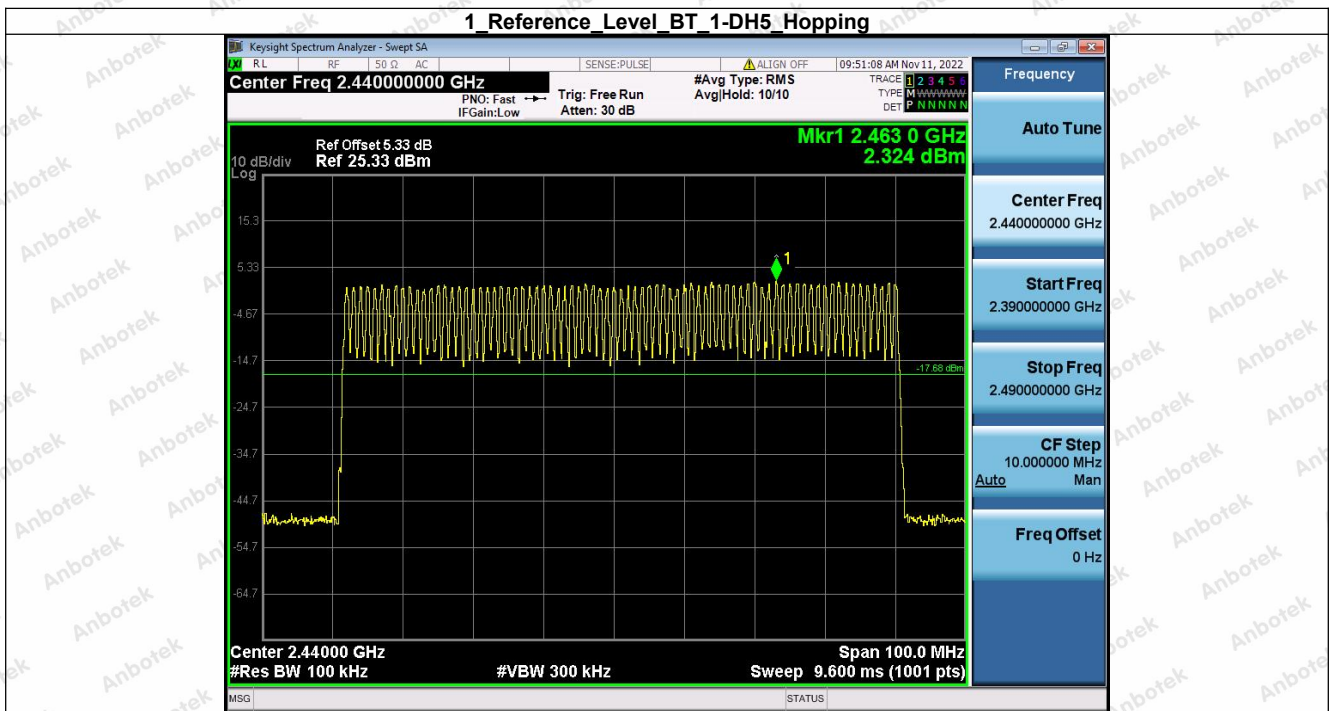

Shenzhen Anbotek Compliance Laboratory Limited

Address: 1/F., Building D, Sogood Science and Technology Park, Sanwei Community, Hangcheng Street, Bao'an District, Shenzhen, Guangdong, China.
Tel: (86) 0755-26066440 Fax: (86) 0755-26014772 Email: service@anbotek.com

Hotline 400-003-0500
www.anbotek.com.cn