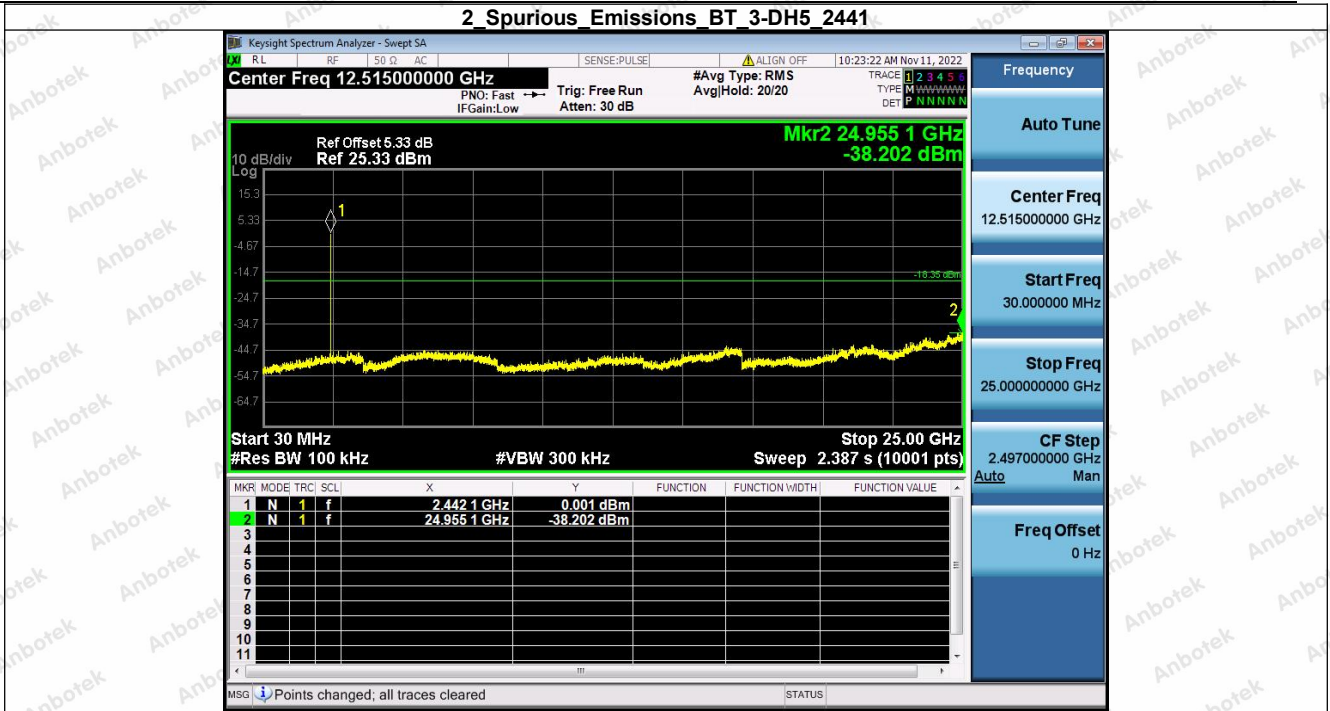

Shenzhen Anbotek Compliance Laboratory Limited

Address: 1/F., Building D, Sogood Science and Technology Park, Sanwei Community, Hangcheng Street, Bao'an District, Shenzhen, Guangdong, China.
Tel: (86) 0755-26066440 Fax: (86) 0755-26014772 Email: service@anbotek.com

Hotline 400-003-0500
www.anbotek.com.cn