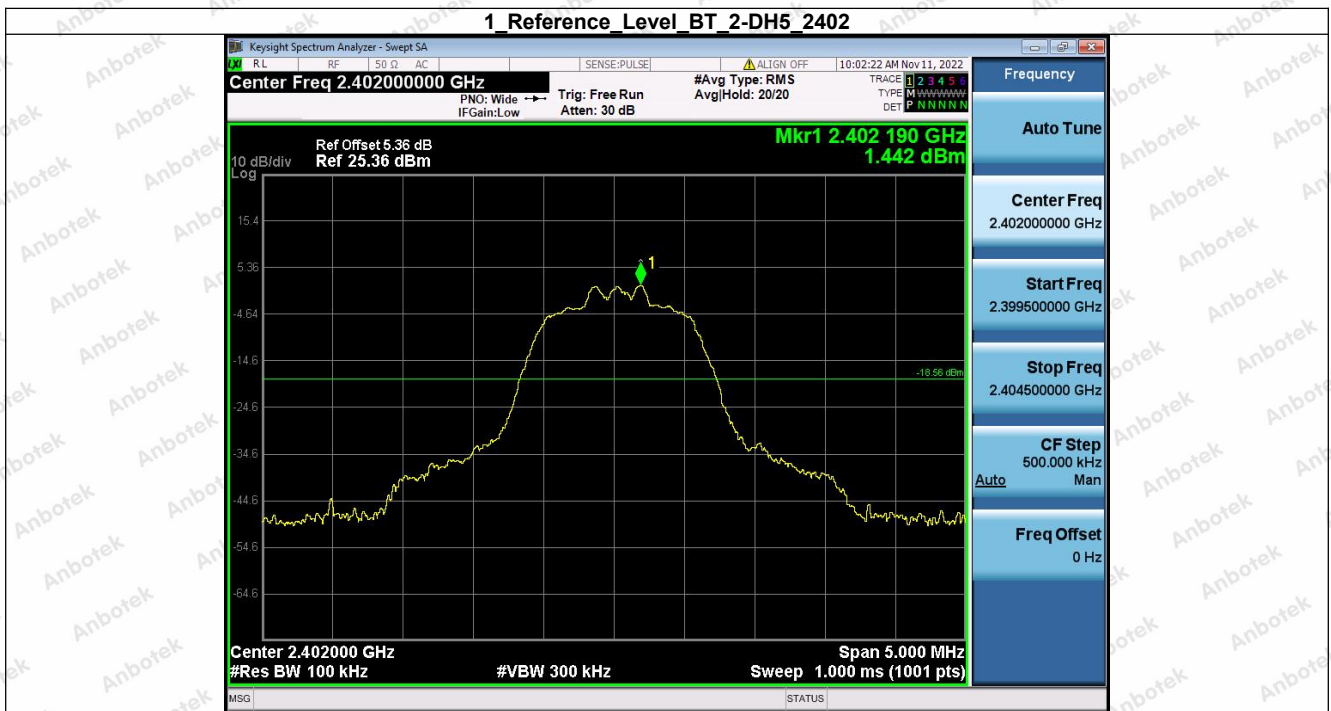

Shenzhen Anbotek Compliance Laboratory Limited

Address: 1/F., Building D, Sogood Science and Technology Park, Sanwei Community, Hangcheng Street, Bao'an District, Shenzhen, Guangdong, China.
Tel: (86) 0755-26066440 Fax: (86) 0755-26014772 Email: service@anbotek.com

Hotline 400-003-0500
www.anbotek.com.cn