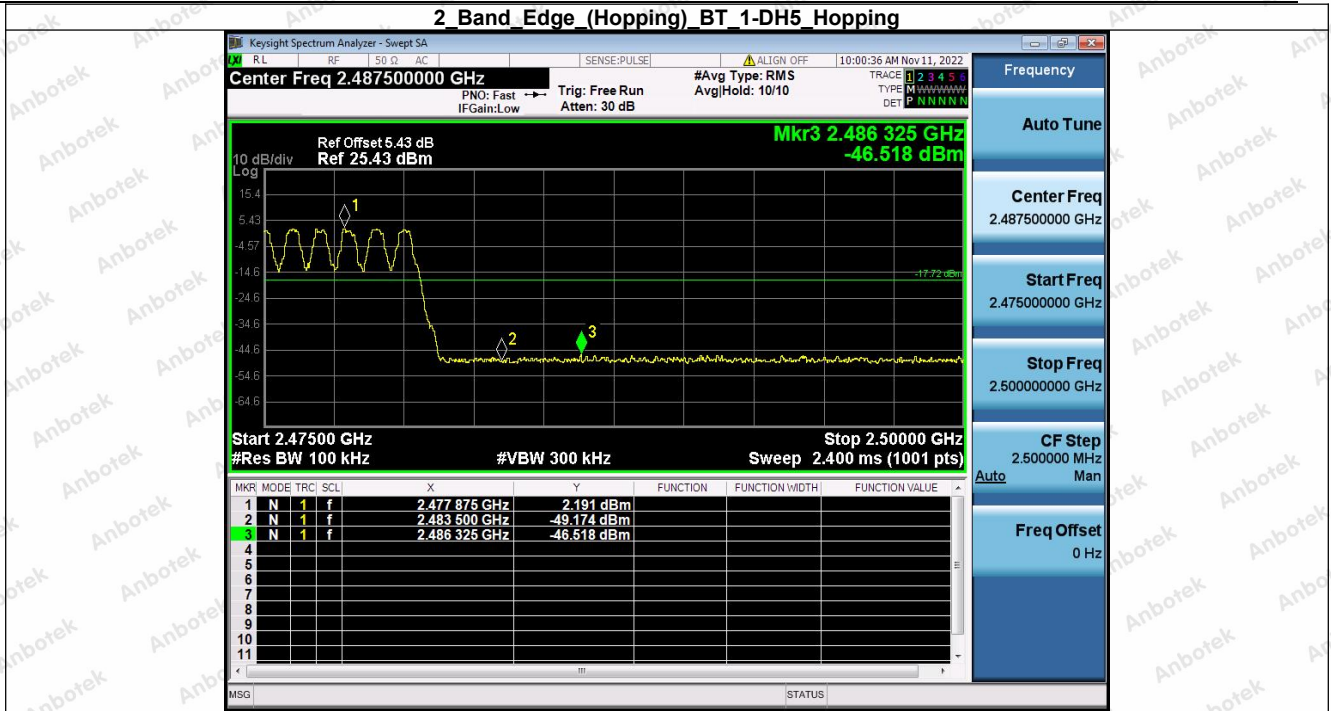

Shenzhen Anbotek Compliance Laboratory Limited

Address: 1/F., Building D, Sogood Science and Technology Park, Sanwei Community, Hangcheng Street, Bao'an District, Shenzhen, Guangdong, China.
Tel: (86) 0755-26066440 Fax: (86) 0755-26014772 Email: service@anbotek.com

Hotline
400-003-0500
www.anbotek.com.cn