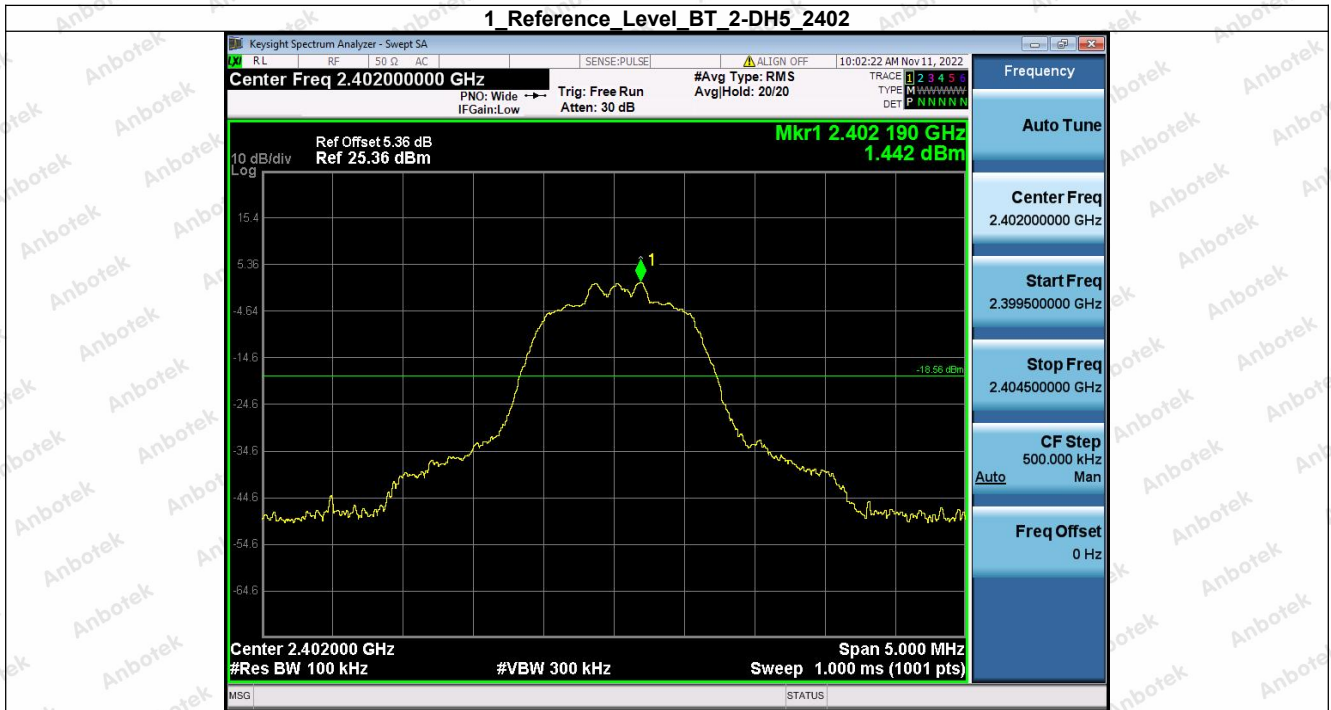

Shenzhen Anbotek Compliance Laboratory Limited

Address: 1/F., Building D, Sogood Science and Technology Park, Sanwei Community, Hangcheng Street, Bao'an District, Shenzhen, Guangdong, China.
Tel: (86) 0755-26066440 Fax: (86) 0755-26014772 Email: service@anbotek.com

Hotline
400-003-0500
www.anbotek.com.cn