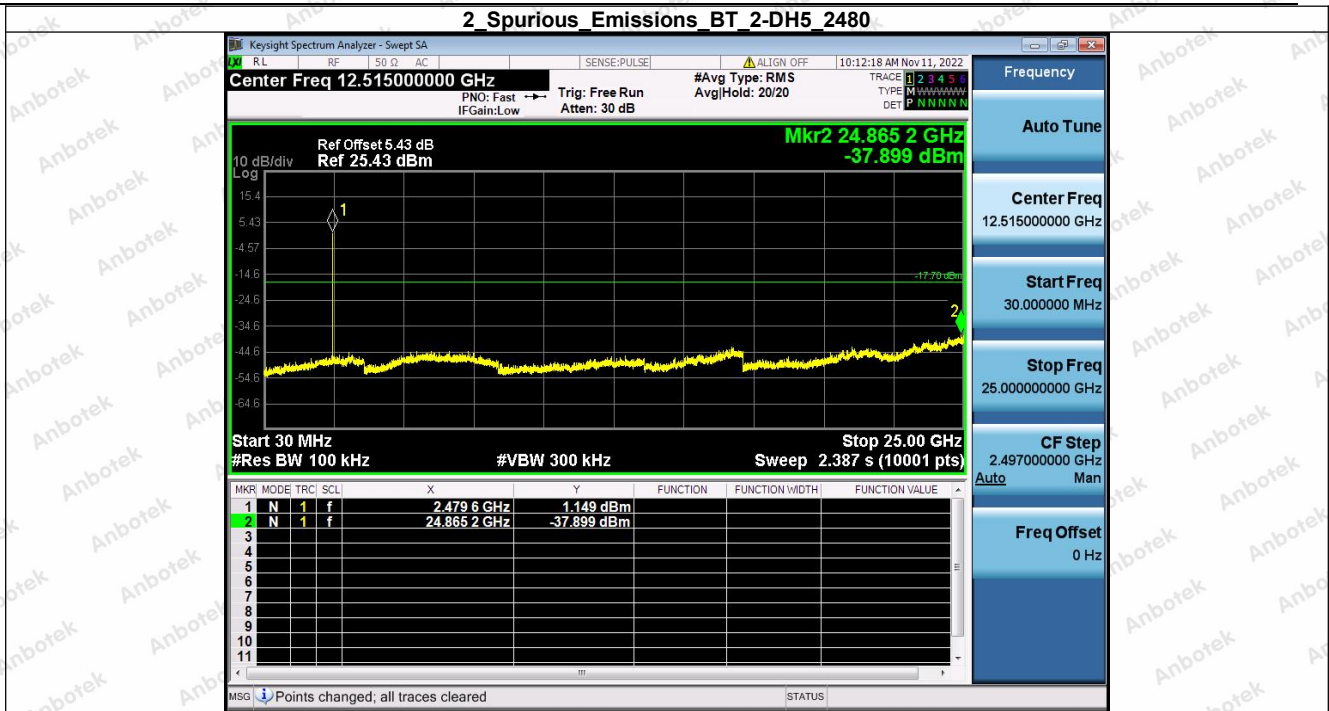

Shenzhen Anbotek Compliance Laboratory Limited

Address: 1/F., Building D, Sogood Science and Technology Park, Sanwei Community, Hangcheng Street, Bao'an District, Shenzhen, Guangdong, China.
Tel: (86) 0755-26066440 Fax: (86) 0755-26014772 Email: service@anbotek.com

Hotline 400-003-0500
www.anbotek.com.cn