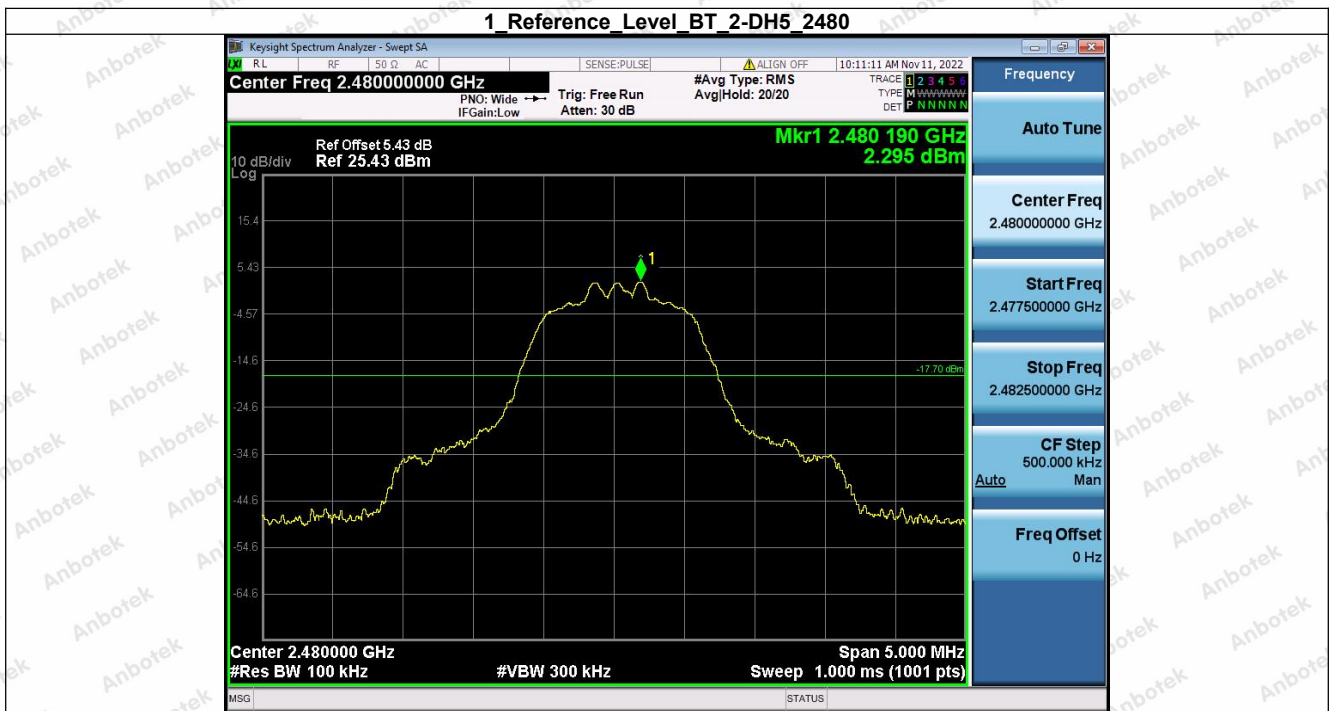

Shenzhen Anbotek Compliance Laboratory Limited

Address: 1/F., Building D, Sogood Science and Technology Park, Sanwei Community, Hangcheng Street, Bao'an District, Shenzhen, Guangdong, China.
Tel: (86) 0755-26066440 Fax: (86) 0755-26014772 Email: service@anbotek.com

Hotline 400-003-0500
www.anbotek.com.cn