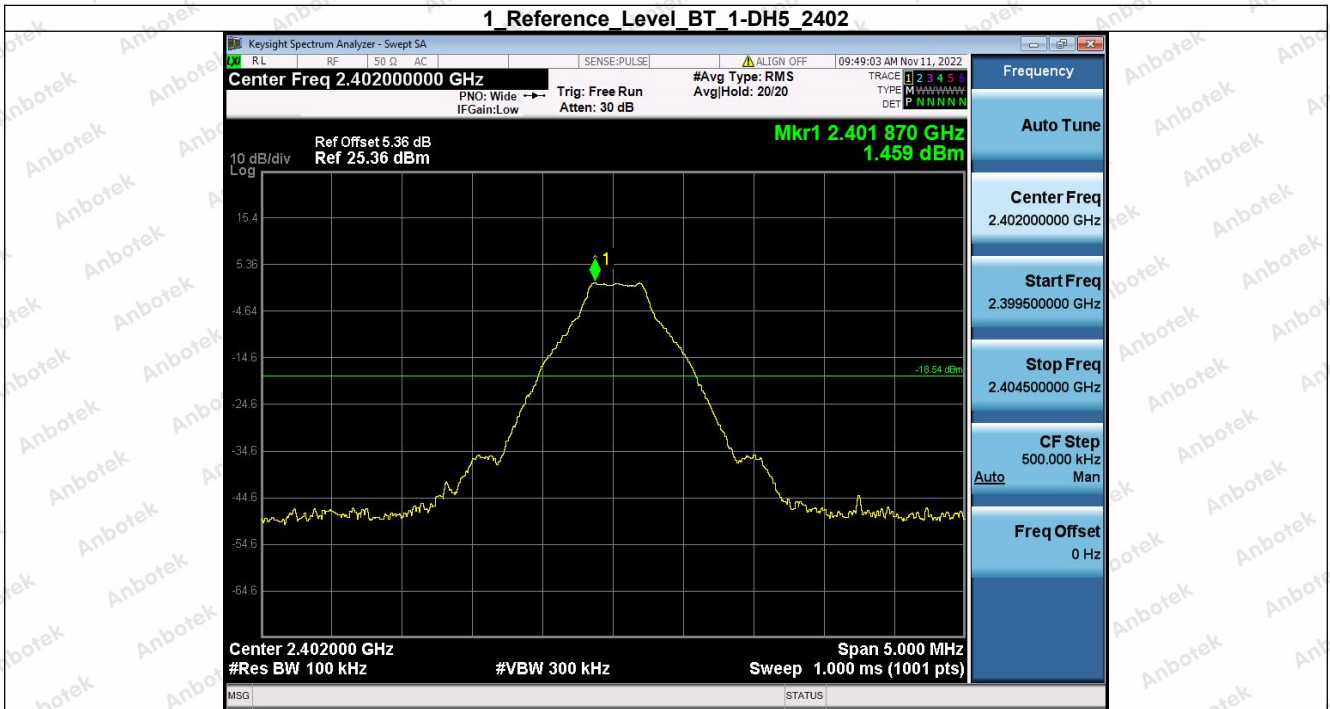

Hotline
 400-003-0500
 www.anbotek.com.cn

5. Bandedge

Condition	Antenna	Modulation	TX Mode	Bandedge MAX.Value	Limit	Result
NVNT	ANT1	1-DH5	1-DH5	-46.03	-18.54	Pass
NVNT	ANT1	1-DH5	Hopping_LCH	-47.49	-17.68	Pass
NVNT	ANT1	1-DH5	1-DH5	-45.43	-17.75	Pass
NVNT	ANT1	1-DH5	Hopping_HCH	-46.52	-17.72	Pass
NVNT	ANT1	2-DH5	2-DH5	-45.89	-18.56	Pass
NVNT	ANT1	2-DH5	Hopping_LCH	-46.85	-17.89	Pass
NVNT	ANT1	2-DH5	2-DH5	-46.03	-17.70	Pass
NVNT	ANT1	2-DH5	Hopping_HCH	-45.64	-17.82	Pass
NVNT	ANT1	3-DH5	3-DH5	-45.72	-18.64	Pass
NVNT	ANT1	3-DH5	Hopping_LCH	-46.97	-18.19	Pass
NVNT	ANT1	3-DH5	3-DH5	-45.27	-17.74	Pass
NVNT	ANT1	3-DH5	Hopping_HCH	-46.13	-17.98	Pass