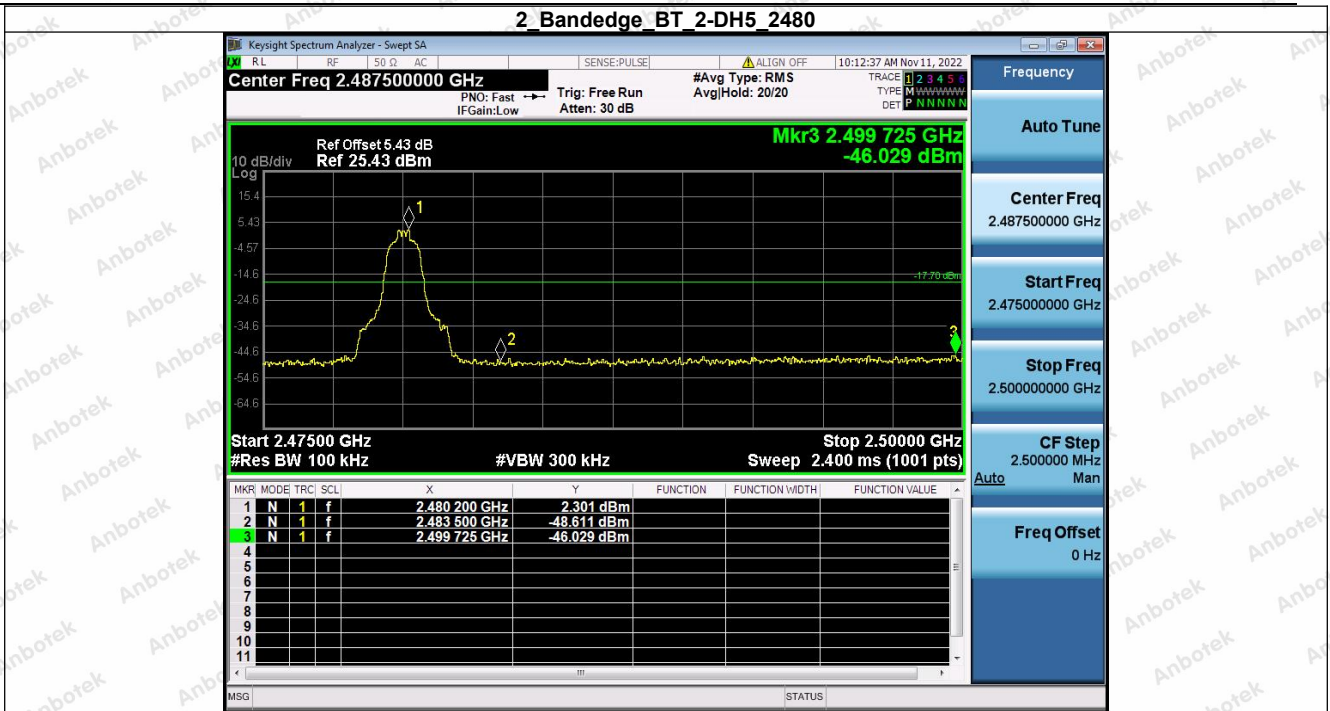

Shenzhen Anbotek Compliance Laboratory Limited

Address: 1/F., Building D, Sogood Science and Technology Park, Sanwei Community, Hangcheng Street, Bao'an District, Shenzhen, Guangdong, China.
Tel: (86) 0755-26066440 Fax: (86) 0755-26014772 Email: service@anbotek.com

Hotline
400-003-0500
www.anbotek.com.cn