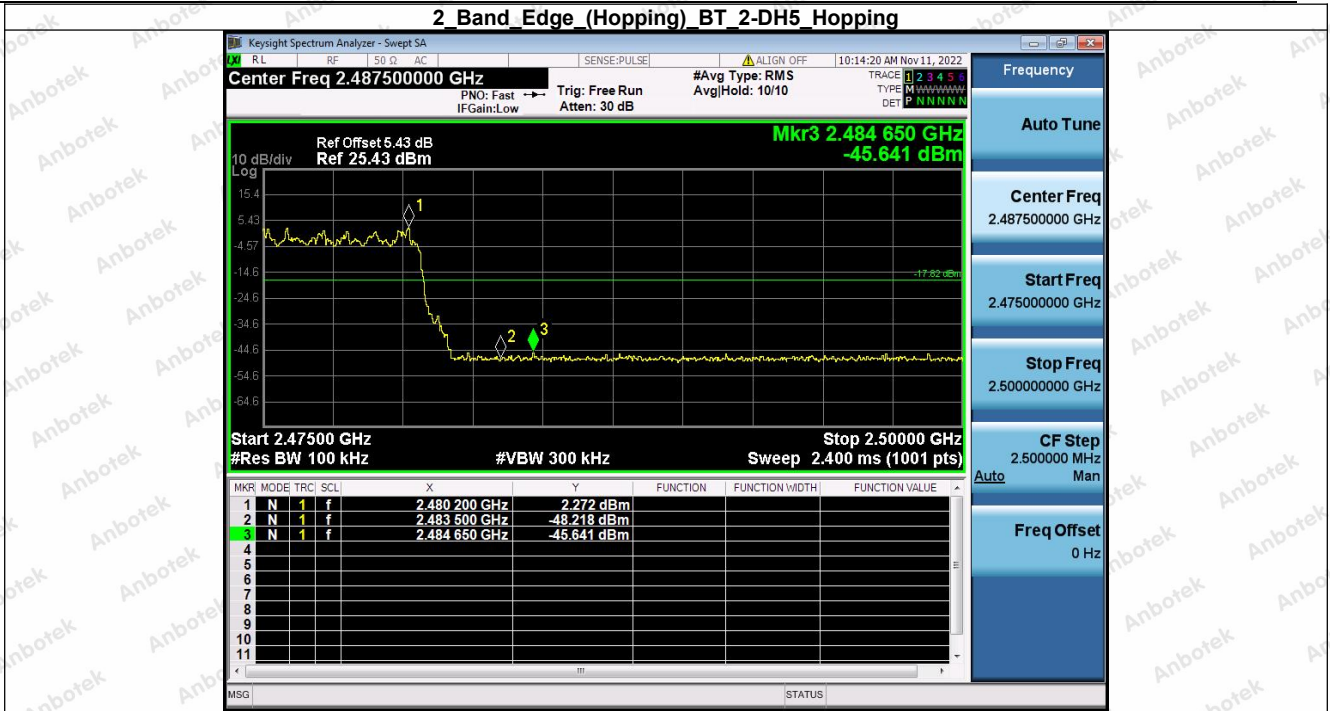

Shenzhen Anbotek Compliance Laboratory Limited

Address: 1/F., Building D, Sogood Science and Technology Park, Sanwei Community, Hangcheng Street, Bao'an District, Shenzhen, Guangdong, China.
Tel: (86) 0755-26066440 Fax: (86) 0755-26014772 Email: service@anbotek.com

Hotline
400-003-0500
www.anbotek.com.cn