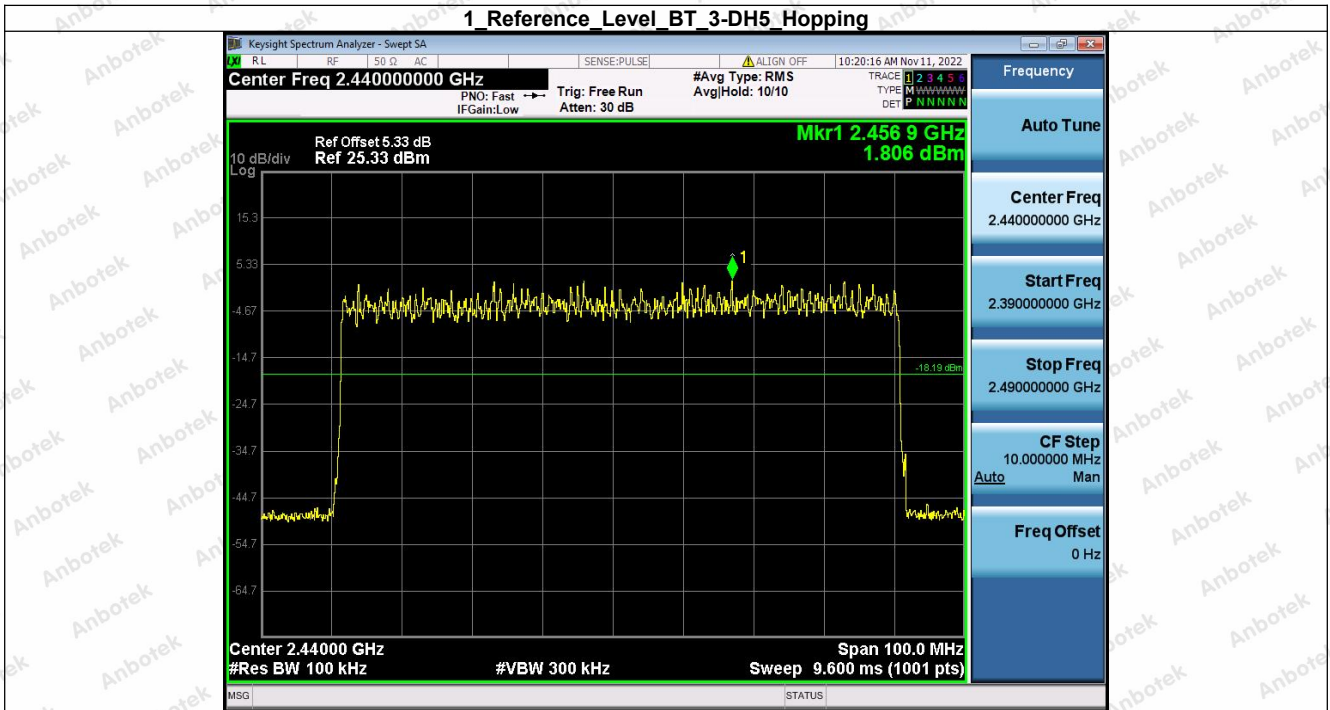

Shenzhen Anbotek Compliance Laboratory Limited

Address: 1/F., Building D, Sogood Science and Technology Park, Sanwei Community, Hangcheng Street, Bao'an District, Shenzhen, Guangdong, China.
Tel: (86) 0755-26066440 Fax: (86) 0755-26014772 Email: service@anbotek.com

Hotline 400-003-0500
www.anbotek.com.cn