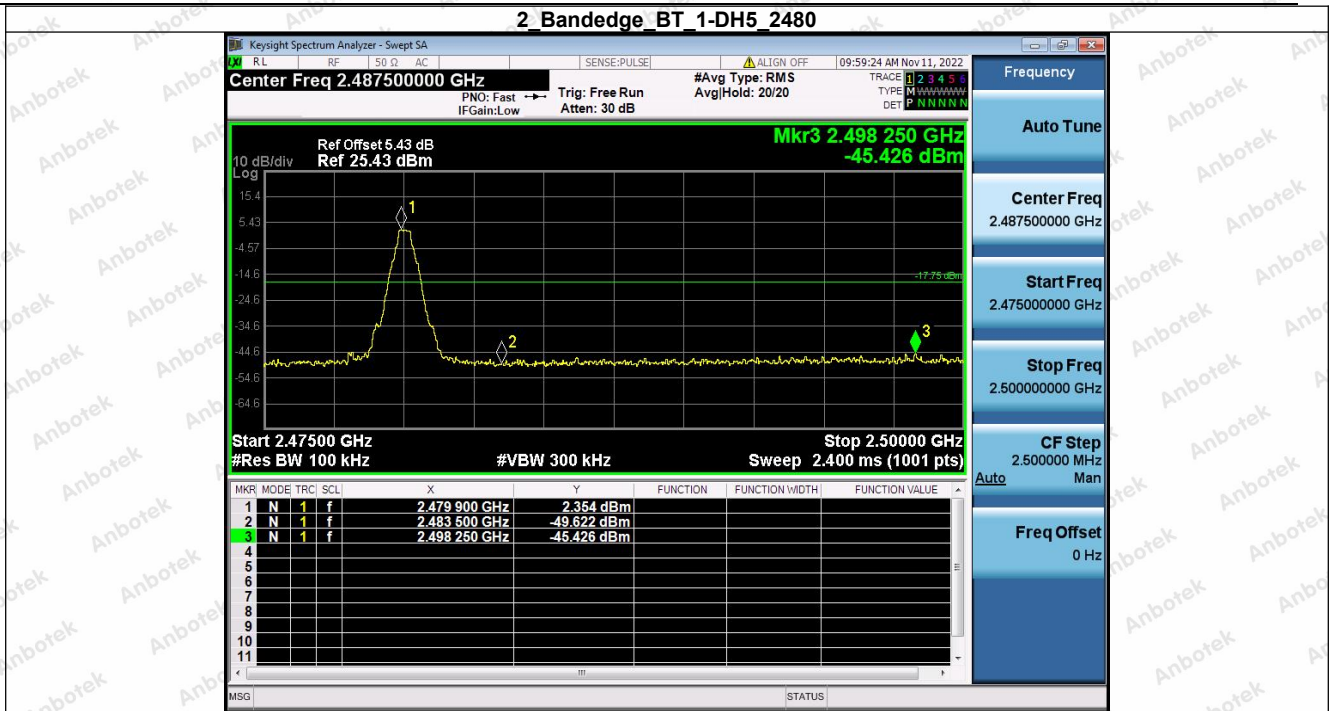

Shenzhen Anbotek Compliance Laboratory Limited

Address: 1/F., Building D, Sogood Science and Technology Park, Sanwei Community, Hangcheng Street, Bao'an District, Shenzhen, Guangdong, China.
Tel: (86) 0755-26066440 Fax: (86) 0755-26014772 Email: service@anbotek.com

Hotline 400-003-0500
www.anbotek.com.cn