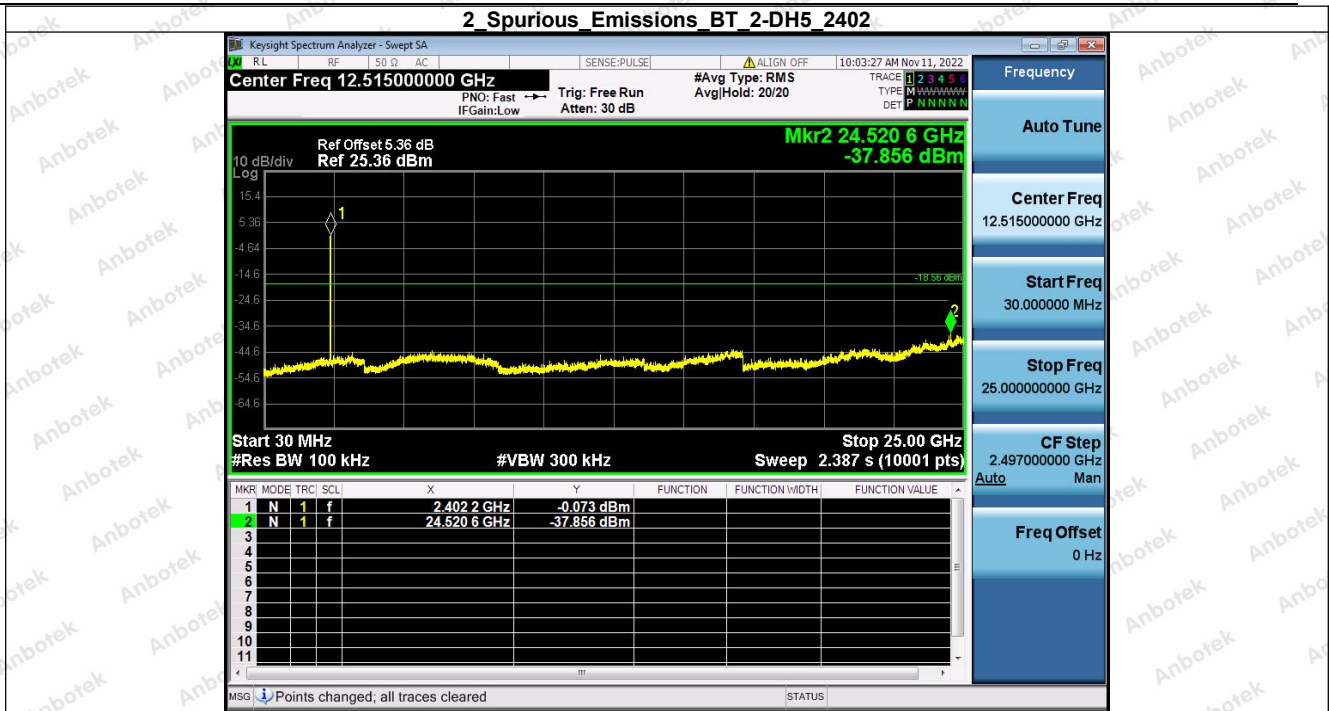

Shenzhen Anbotek Compliance Laboratory Limited

Address: 1/F., Building D, Sogood Science and Technology Park, Sanwei Community, Hangcheng Street, Bao'an District, Shenzhen, Guangdong, China.
Tel: (86) 0755-26066440 Fax: (86) 0755-26014772 Email: service@anbotek.com

Hotline: 400-003-0500
www.anbotek.com.cn