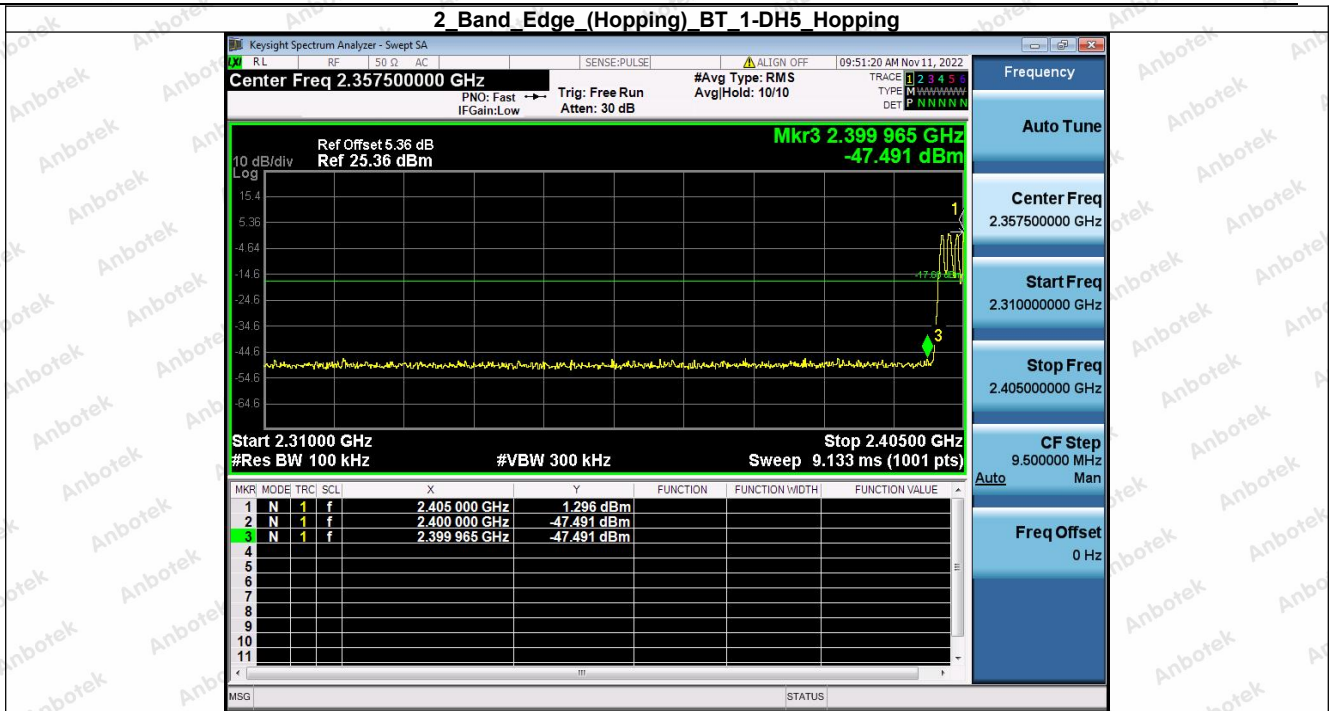

Shenzhen Anbotek Compliance Laboratory Limited

Address: 1/F., Building D, Sogood Science and Technology Park, Sanwei Community, Hangcheng Street, Bao'an District, Shenzhen, Guangdong, China.
Tel: (86) 0755-26066440 Fax: (86) 0755-26014772 Email: service@anbotek.com

Hotline
400-003-0500
www.anbotek.com.cn