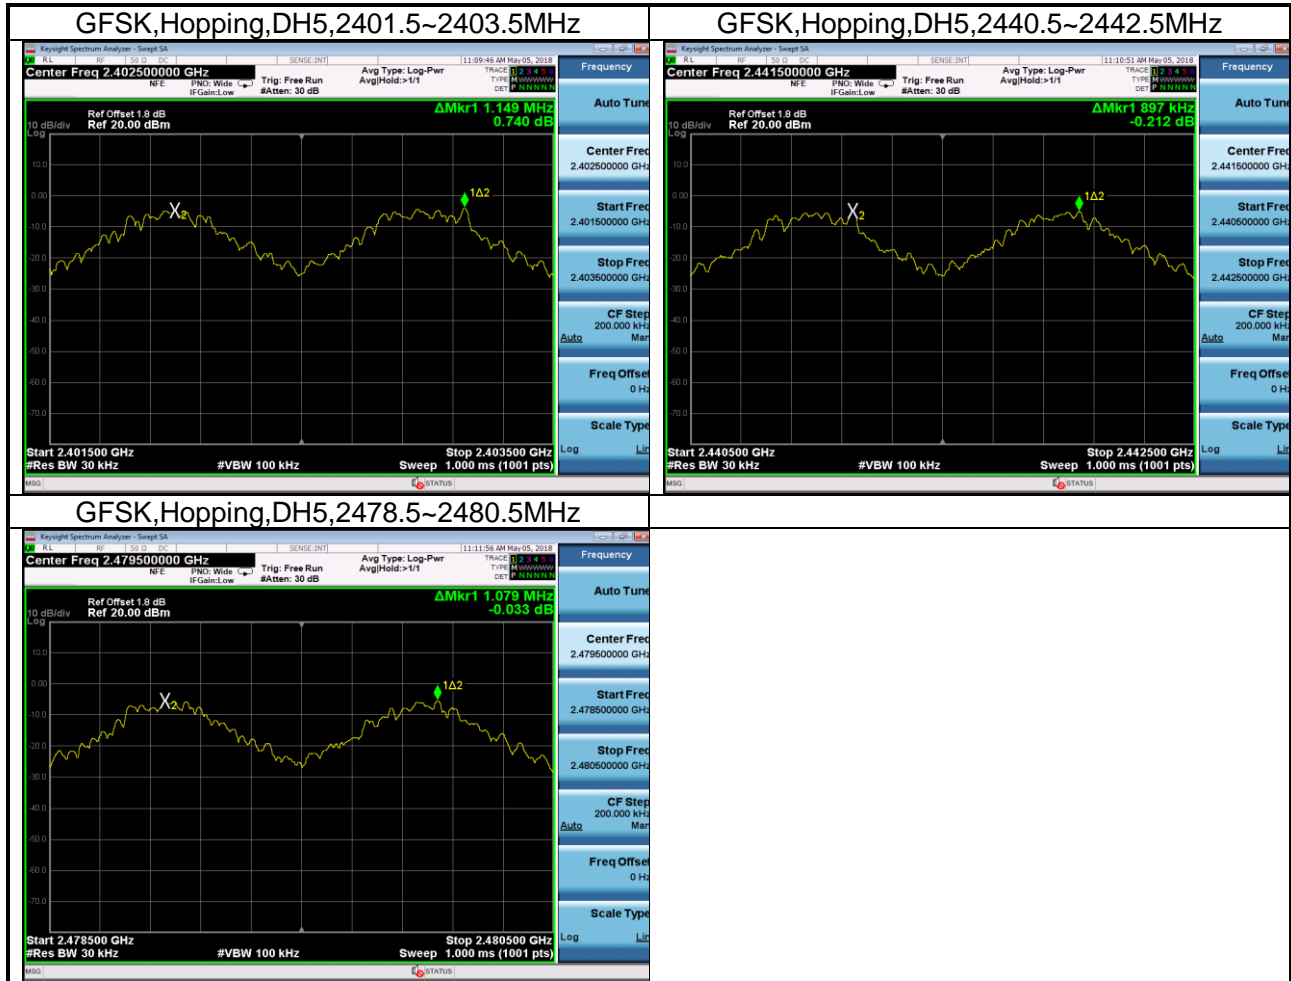

8DPSK,2402MHz,3DH5,Plot 3,2410MHz~10000MHz

8DPSK,2402MHz,3DH5,Plot 4,10000MHz~25000MHz

8DPSK,2441MHz,3DH5,Plot 1,Band Edge

8DPSK,2441MHz,3DH5,Plot 2,0.009MHz~23000MHz

8DPSK,2441MHz,3DH5,Plot 3,2500MHz~10000MHz

8DPSK,2441MHz,3DH5,Plot 4,10000MHz~25000MHz

1.5 Frequency Band Edge

1.5.1 Test Result and Data

| BT Frequency Band Edges-Conducted | | | | | | |
|-----------------------------------|------------------|-------------|--------------|-----------------|---------|--------|
| Mode | Test Range (MHz) | Packet Type | Hopping Mode | Band Edge (dBm) | Limit | Result |
| GFSK | 2380~2420 | DH5 | Hopping On | -47.76 | -20.777 | Pass |
| GFSK | 2463.5~2503.5 | DH5 | Hopping On | -53.41 | -22.118 | Pass |
| $\pi/4$ DQPSK | 2380~2420 | 2DH5 | Hopping On | -48.16 | -20.675 | Pass |
| $\pi/4$ DQPSK | 2463.5~2503.5 | 2DH5 | Hopping On | -53.28 | -21.082 | Pass |
| 8DPSK | 2380~2420 | 3DH5 | Hopping On | -47.42 | -20.975 | Pass |
| 8DPSK | 2463.5~2503.5 | 3DH5 | Hopping On | -52.92 | -21.894 | Pass |

1.6 Dwell Time

1.6.1 Test Result and Data

| BT Dwell Time | | | | | | |
|---------------|----------------------|-------------|------------------------|--------|-----------------|--------|
| Mode | Test Frequency (MHz) | Packet Type | Transmission Time (ms) | Number | Dwell Time (ms) | Result |
| GFSK | 2402 | DH1 | 0.390 | 207 | 80.65 | Pass |
| GFSK | 2402 | DH3 | 1.648 | 119 | 196.15 | Pass |
| GFSK | 2402 | DH5 | 2.887 | 85 | 245.40 | Pass |

1.7 Carrier Frequency Separation

1.7.1 Test Result and Data

| BT Carrier Frequency Separation | | | | | |
|---------------------------------|----------------------|-------------|---------------------|------------------|--------|
| Mode | Test Frequency (MHz) | Packet Type | Range | Separation (kHz) | Result |
| GFSK | Hopping | DH5 | 2401.5MHz~2403.5MHz | 1149 | Pass |
| GFSK | Hopping | DH5 | 2440.5MHz~2442.5MHz | 897 | Pass |
| GFSK | Hopping | DH5 | 2478.5MHz~2480.5MHz | 1079 | Pass |