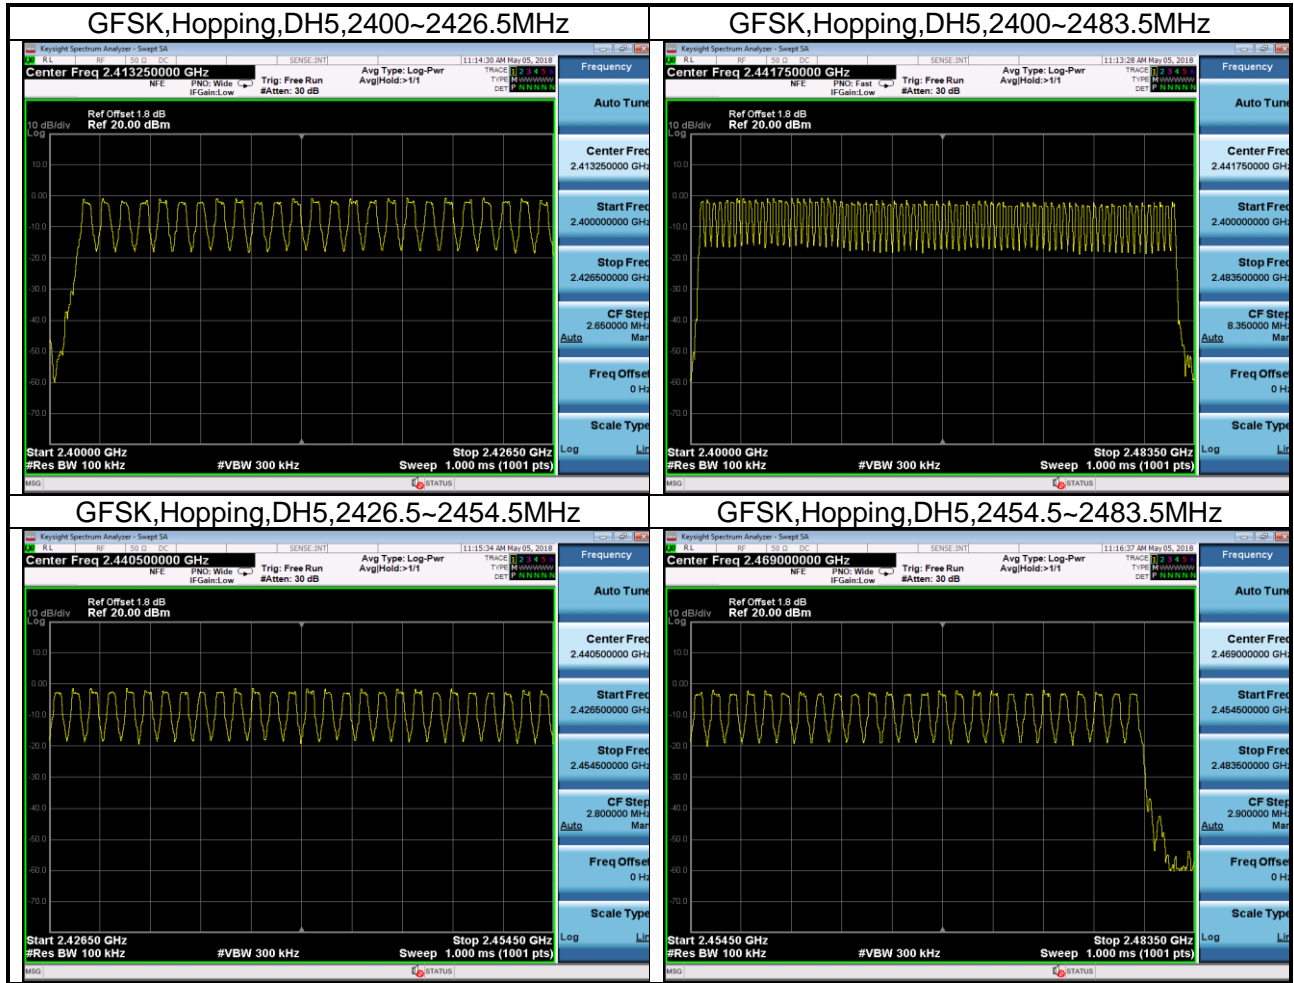

8DPSK,2441MHz,3DH5,Plot 4,10000MHz~25000MHz

1.5 Frequency Band Edge

1.5.1 Test Result and Data

| BT Frequency Band Edges-Conducted | | | | | | |
|-----------------------------------|------------------|-------------|--------------|-----------------|---------|--------|
| Mode | Test Range (MHz) | Packet Type | Hopping Mode | Band Edge (dBm) | Limit | Result |
| GFSK | 2380~2420 | DH5 | Hopping On | -47.76 | -20.777 | Pass |
| GFSK | 2463.5~2503.5 | DH5 | Hopping On | -53.41 | -22.118 | Pass |
| $\pi/4$ DQPSK | 2380~2420 | 2DH5 | Hopping On | -48.16 | -20.675 | Pass |
| $\pi/4$ DQPSK | 2463.5~2503.5 | 2DH5 | Hopping On | -53.28 | -21.082 | Pass |
| 8DPSK | 2380~2420 | 3DH5 | Hopping On | -47.42 | -20.975 | Pass |
| 8DPSK | 2463.5~2503.5 | 3DH5 | Hopping On | -52.92 | -21.894 | Pass |

1.7 Carrier Frequency Separation

1.7.1 Test Result and Data

| BT Carrier Frequency Separation | | | | | |
|---------------------------------|----------------------|-------------|---------------------|------------------|--------|
| Mode | Test Frequency (MHz) | Packet Type | Range | Separation (kHz) | Result |
| GFSK | Hopping | DH5 | 2401.5MHz~2403.5MHz | 1149 | Pass |
| GFSK | Hopping | DH5 | 2440.5MHz~2442.5MHz | 897 | Pass |
| GFSK | Hopping | DH5 | 2478.5MHz~2480.5MHz | 1079 | Pass |

1.8 Hopping Channel Numbers

1.8.1 Test Result and Data

| BT Number Of Hopping Channels | | | | |
|-------------------------------|----------------|-------------|-------------------|--------|
| Mode | Test Frequency | Packet Type | Test Range | Result |
| GFSK | Hopping | DH5 | 2400MHz~2483.5MHz | Pass |