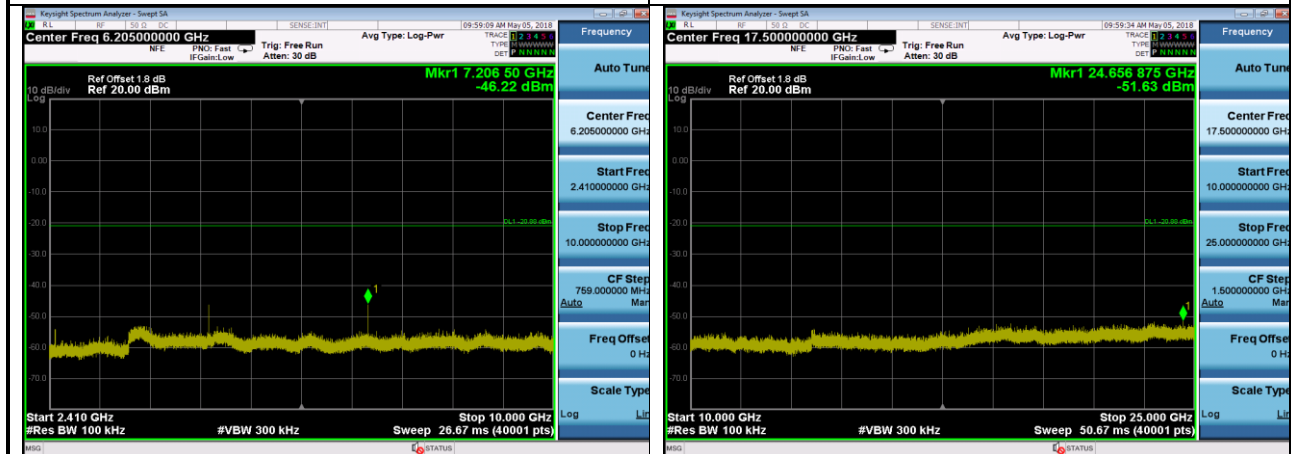

8DPSK,2402MHz,3DH5,Plot 3,2410MHz~10000MHz

8DPSK,2402MHz,3DH5,Plot 4,10000MHz~25000MHz

8DPSK,2441MHz,3DH5,Plot 1,Band Edge

8DPSK,2441MHz,3DH5,Plot 2,0.009MHz~23000MHz

8DPSK,2441MHz,3DH5,Plot 3,2500MHz~10000MHz

8DPSK,2441MHz,3DH5,Plot 4,10000MHz~25000MHz

1.5 Frequency Band Edge

1.5.1 Test Result and Data

| BT Frequency Band Edges-Conducted | | | | | | |
|-----------------------------------|------------------|-------------|--------------|-----------------|---------|--------|
| Mode | Test Range (MHz) | Packet Type | Hopping Mode | Band Edge (dBm) | Limit | Result |
| GFSK | 2380~2420 | DH5 | Hopping On | -47.76 | -20.777 | Pass |
| GFSK | 2463.5~2503.5 | DH5 | Hopping On | -53.41 | -22.118 | Pass |
| $\pi/4$ DQPSK | 2380~2420 | 2DH5 | Hopping On | -48.16 | -20.675 | Pass |
| $\pi/4$ DQPSK | 2463.5~2503.5 | 2DH5 | Hopping On | -53.28 | -21.082 | Pass |
| 8DPSK | 2380~2420 | 3DH5 | Hopping On | -47.42 | -20.975 | Pass |
| 8DPSK | 2463.5~2503.5 | 3DH5 | Hopping On | -52.92 | -21.894 | Pass |