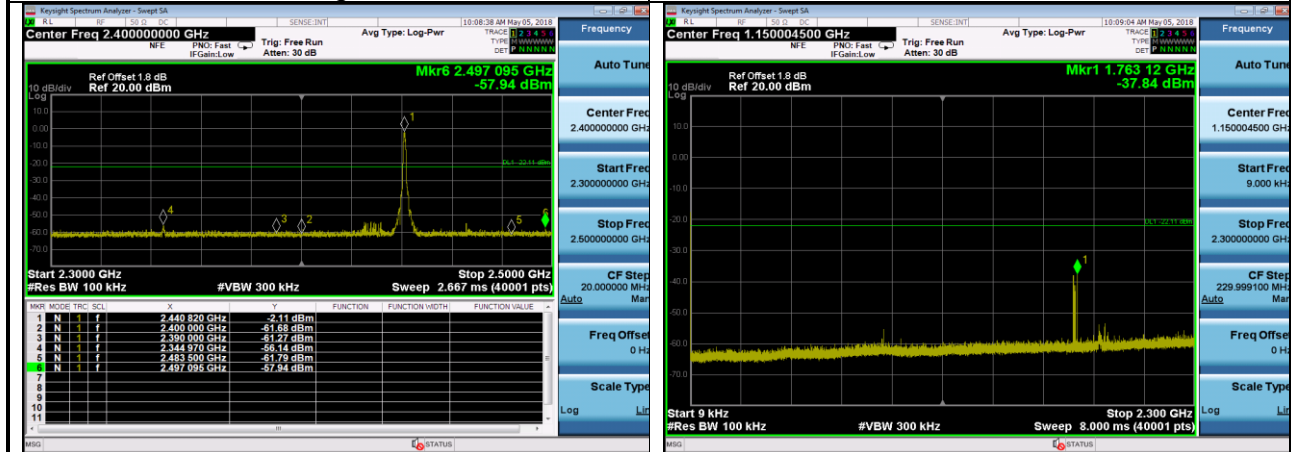

8DPSK,2402MHz,3DH5,Plot 3,2410MHz~10000MHz

8DPSK,2402MHz,3DH5,Plot 4,10000MHz~25000MHz

8DPSK,2441MHz,3DH5,Plot 1,Band Edge

8DPSK,2441MHz,3DH5,Plot 2,0.009MHz~23000MHz

8DPSK,2441MHz,3DH5,Plot 3,2500MHz~10000MHz

8DPSK,2441MHz,3DH5,Plot 4,10000MHz~25000MHz

1.5 Frequency Band Edge

1.5.1 Test Result and Data

| BT Frequency Band Edges-Conducted | | | | | | |
|-----------------------------------|------------------|-------------|--------------|-----------------|---------|--------|
| Mode | Test Range (MHz) | Packet Type | Hopping Mode | Band Edge (dBm) | Limit | Result |
| GFSK | 2380~2420 | DH5 | Hopping On | -47.76 | -20.777 | Pass |
| GFSK | 2463.5~2503.5 | DH5 | Hopping On | -53.41 | -22.118 | Pass |
| $\pi/4$ DQPSK | 2380~2420 | 2DH5 | Hopping On | -48.16 | -20.675 | Pass |
| $\pi/4$ DQPSK | 2463.5~2503.5 | 2DH5 | Hopping On | -53.28 | -21.082 | Pass |
| 8DPSK | 2380~2420 | 3DH5 | Hopping On | -47.42 | -20.975 | Pass |
| 8DPSK | 2463.5~2503.5 | 3DH5 | Hopping On | -52.92 | -21.894 | Pass |