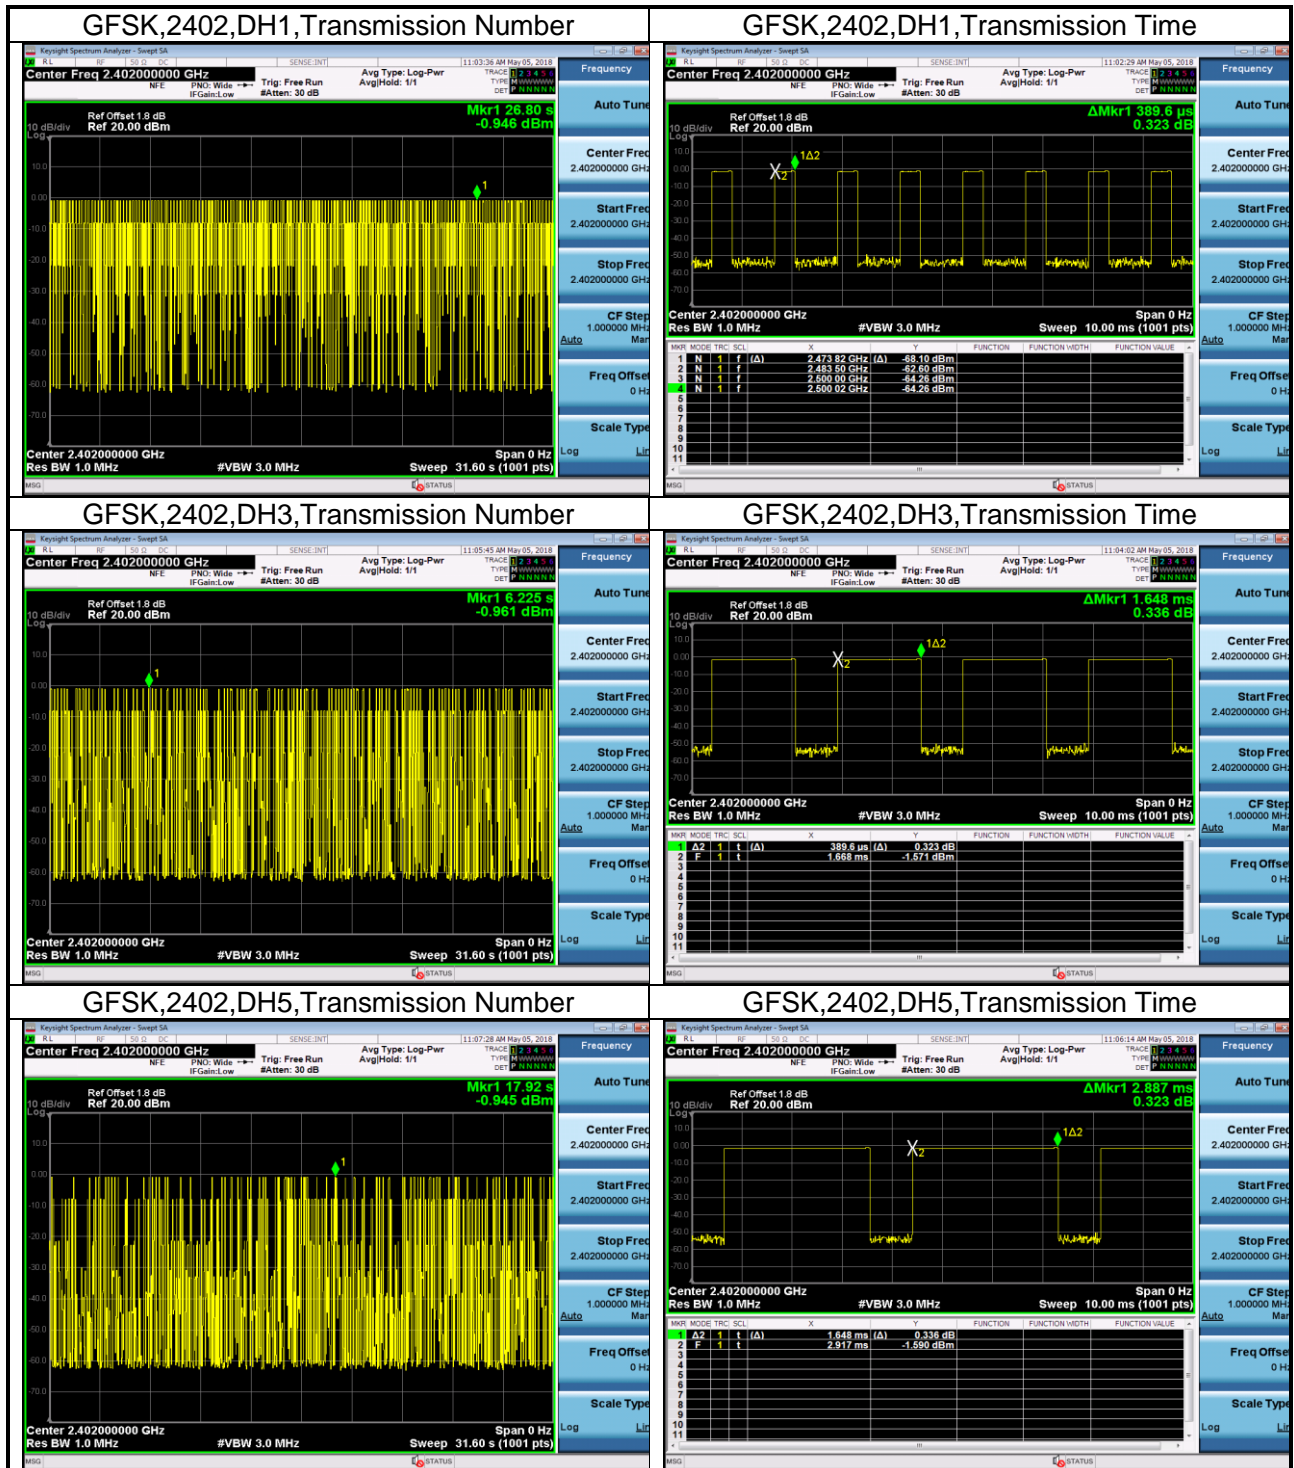

8DPSK,2402MHz,3DH5,Plot 3,2410MHz~10000MHz

8DPSK,2402MHz,3DH5,Plot 4,10000MHz~25000MHz

8DPSK,2441MHz,3DH5,Plot 1,Band Edge

8DPSK,2441MHz,3DH5,Plot 2,0.009MHz~23000MHz

8DPSK,2441MHz,3DH5,Plot 3,2500MHz~10000MHz

8DPSK,2441MHz,3DH5,Plot 4,10000MHz~25000MHz

1.5 Frequency Band Edge

1.5.1 Test Result and Data

| BT Frequency Band Edges-Conducted | | | | | | |
|-----------------------------------|------------------|-------------|--------------|-----------------|---------|--------|
| Mode | Test Range (MHz) | Packet Type | Hopping Mode | Band Edge (dBm) | Limit | Result |
| GFSK | 2380~2420 | DH5 | Hopping On | -47.76 | -20.777 | Pass |
| GFSK | 2463.5~2503.5 | DH5 | Hopping On | -53.41 | -22.118 | Pass |
| $\pi/4$ DQPSK | 2380~2420 | 2DH5 | Hopping On | -48.16 | -20.675 | Pass |
| $\pi/4$ DQPSK | 2463.5~2503.5 | 2DH5 | Hopping On | -53.28 | -21.082 | Pass |
| 8DPSK | 2380~2420 | 3DH5 | Hopping On | -47.42 | -20.975 | Pass |
| 8DPSK | 2463.5~2503.5 | 3DH5 | Hopping On | -52.92 | -21.894 | Pass |

1.6 Dwell Time

1.6.1 Test Result and Data

| BT Dwell Time | | | | | | |
|---------------|----------------------|-------------|------------------------|--------|-----------------|--------|
| Mode | Test Frequency (MHz) | Packet Type | Transmission Time (ms) | Number | Dwell Time (ms) | Result |
| GFSK | 2402 | DH1 | 0.390 | 207 | 80.65 | Pass |
| GFSK | 2402 | DH3 | 1.648 | 119 | 196.15 | Pass |
| GFSK | 2402 | DH5 | 2.887 | 85 | 245.40 | Pass |