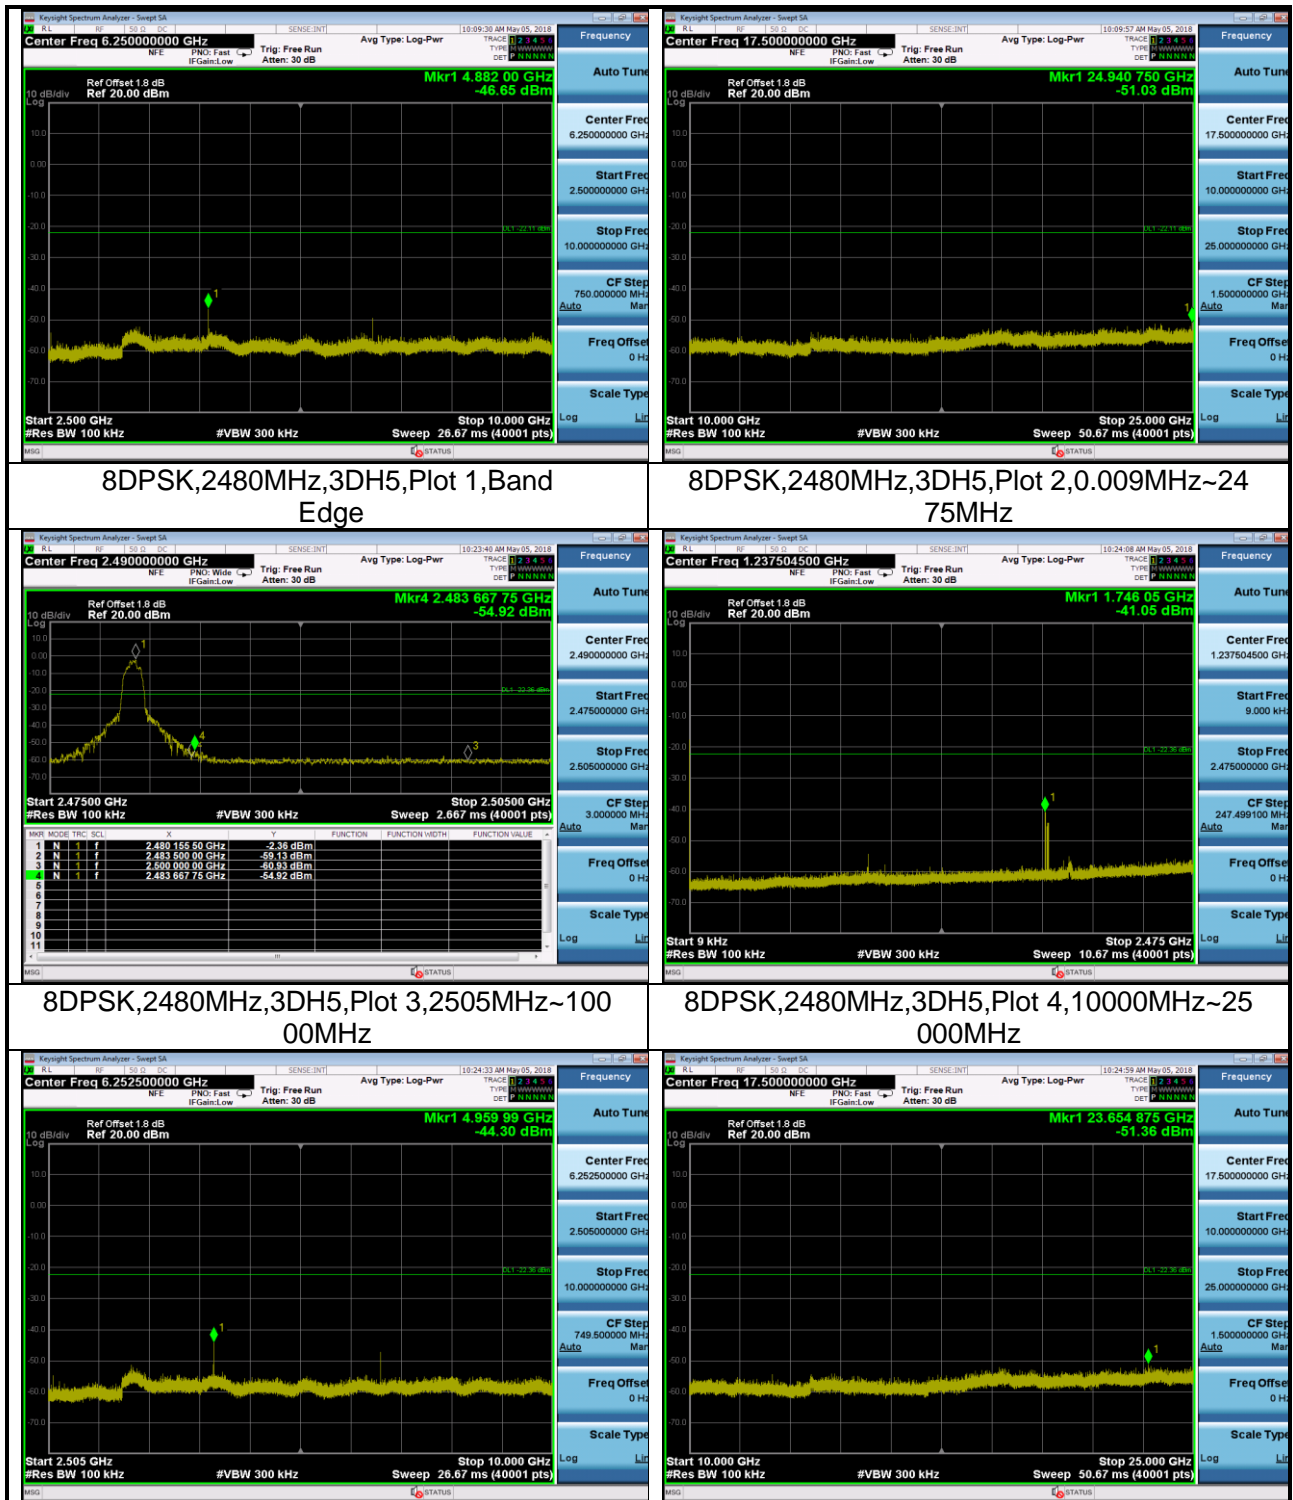

8DPSK,2402MHz,3DH5,Plot 3,2410MHz~10000MHz

8DPSK,2402MHz,3DH5,Plot 4,10000MHz~25000MHz

8DPSK,2441MHz,3DH5,Plot 1,Band Edge

8DPSK,2441MHz,3DH5,Plot 2,0.009MHz~23000MHz

8DPSK,2441MHz,3DH5,Plot 3,2500MHz~10000MHz

8DPSK,2441MHz,3DH5,Plot 4,10000MHz~25000MHz

1.5 Frequency Band Edge

1.5.1 Test Result and Data

| BT Frequency Band Edges-Conducted | | | | | | |
|-----------------------------------|------------------|-------------|--------------|-----------------|---------|--------|
| Mode | Test Range (MHz) | Packet Type | Hopping Mode | Band Edge (dBm) | Limit | Result |
| GFSK | 2380~2420 | DH5 | Hopping On | -47.76 | -20.777 | Pass |
| GFSK | 2463.5~2503.5 | DH5 | Hopping On | -53.41 | -22.118 | Pass |
| $\pi/4$ DQPSK | 2380~2420 | 2DH5 | Hopping On | -48.16 | -20.675 | Pass |
| $\pi/4$ DQPSK | 2463.5~2503.5 | 2DH5 | Hopping On | -53.28 | -21.082 | Pass |
| 8DPSK | 2380~2420 | 3DH5 | Hopping On | -47.42 | -20.975 | Pass |
| 8DPSK | 2463.5~2503.5 | 3DH5 | Hopping On | -52.92 | -21.894 | Pass |