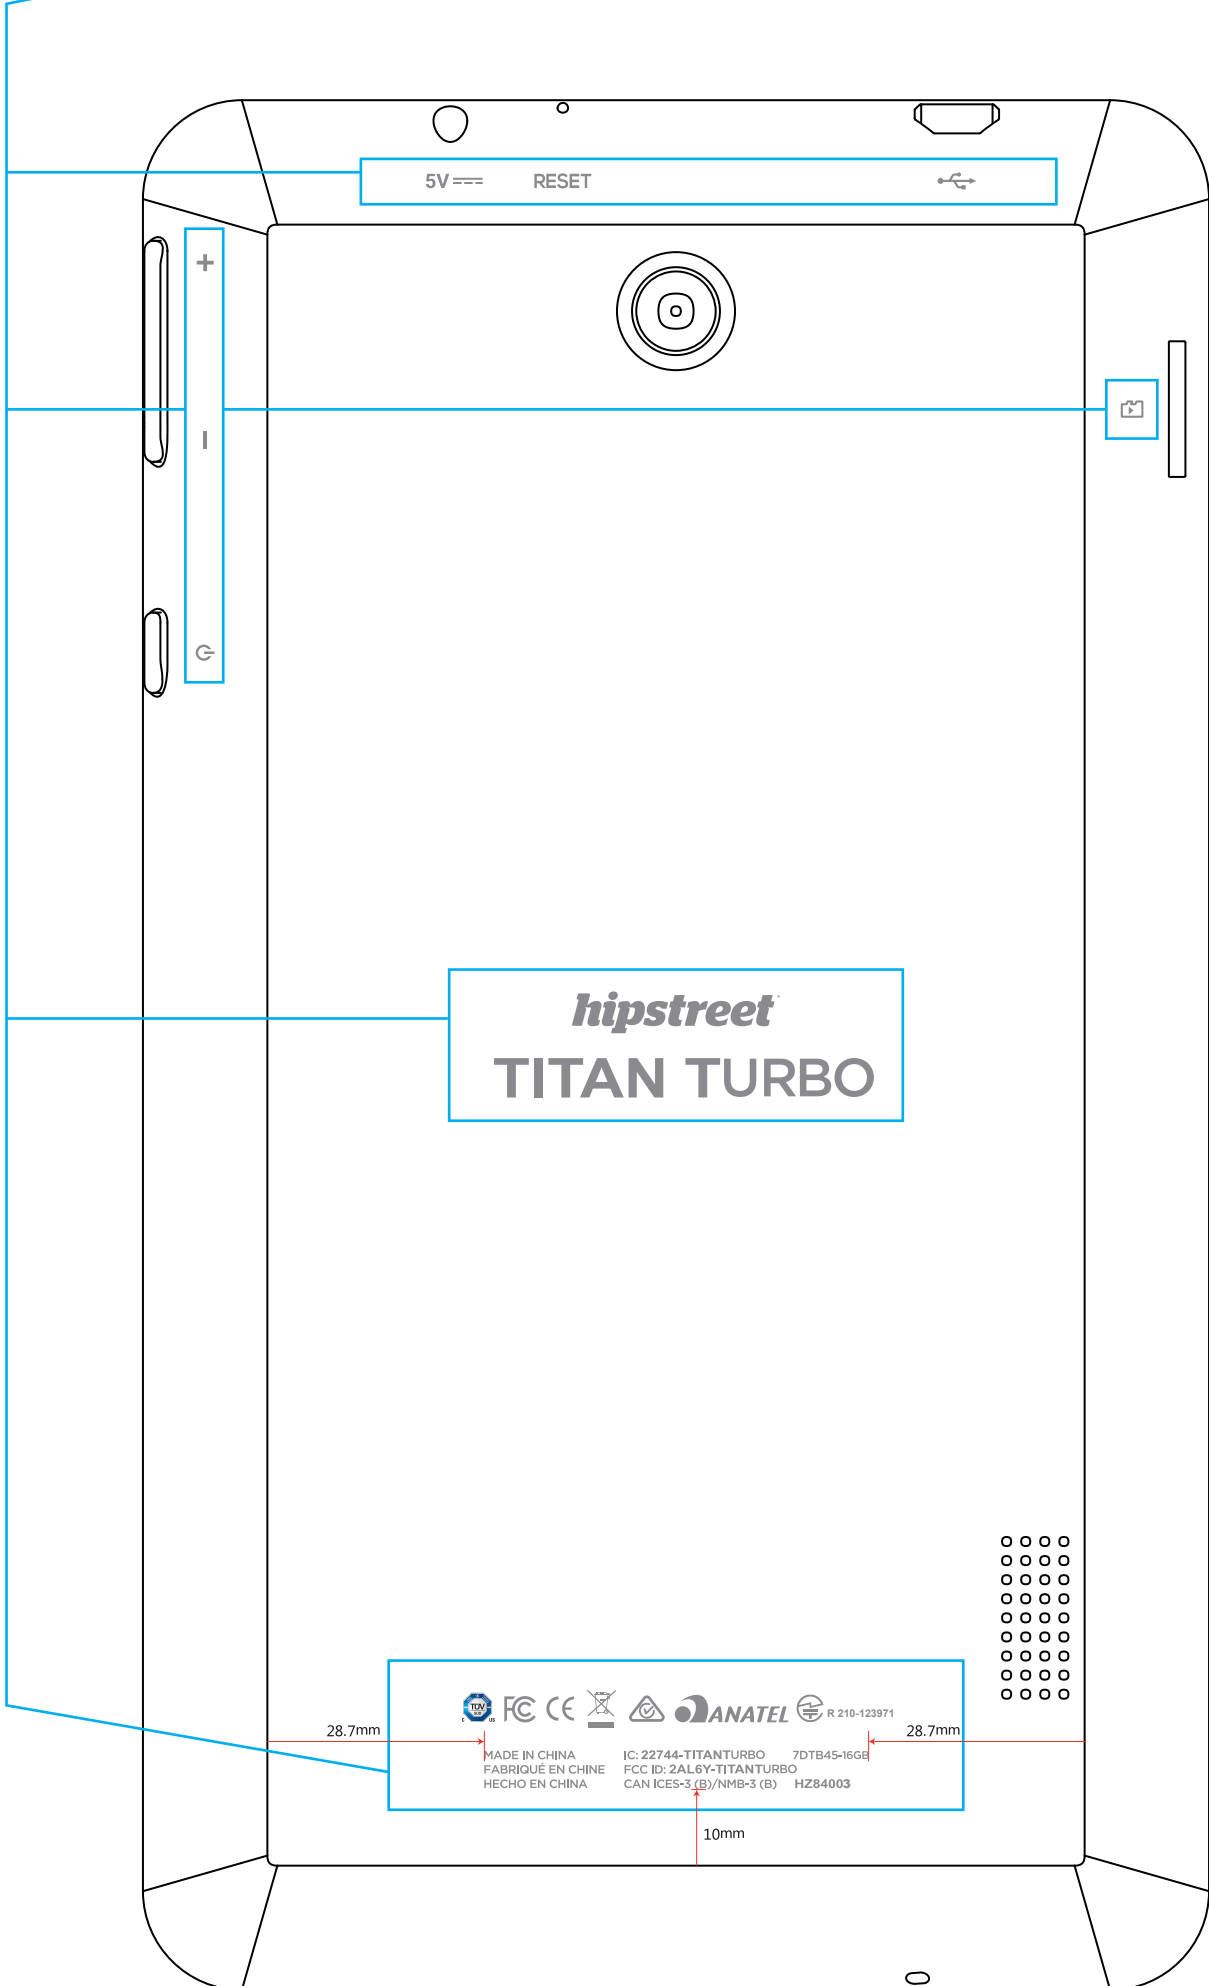

CHANGE COLOR TO DARK GRAY

PANTONE COOL GRAY 8C

丝印整体内容尺寸：50.83x13.5mm