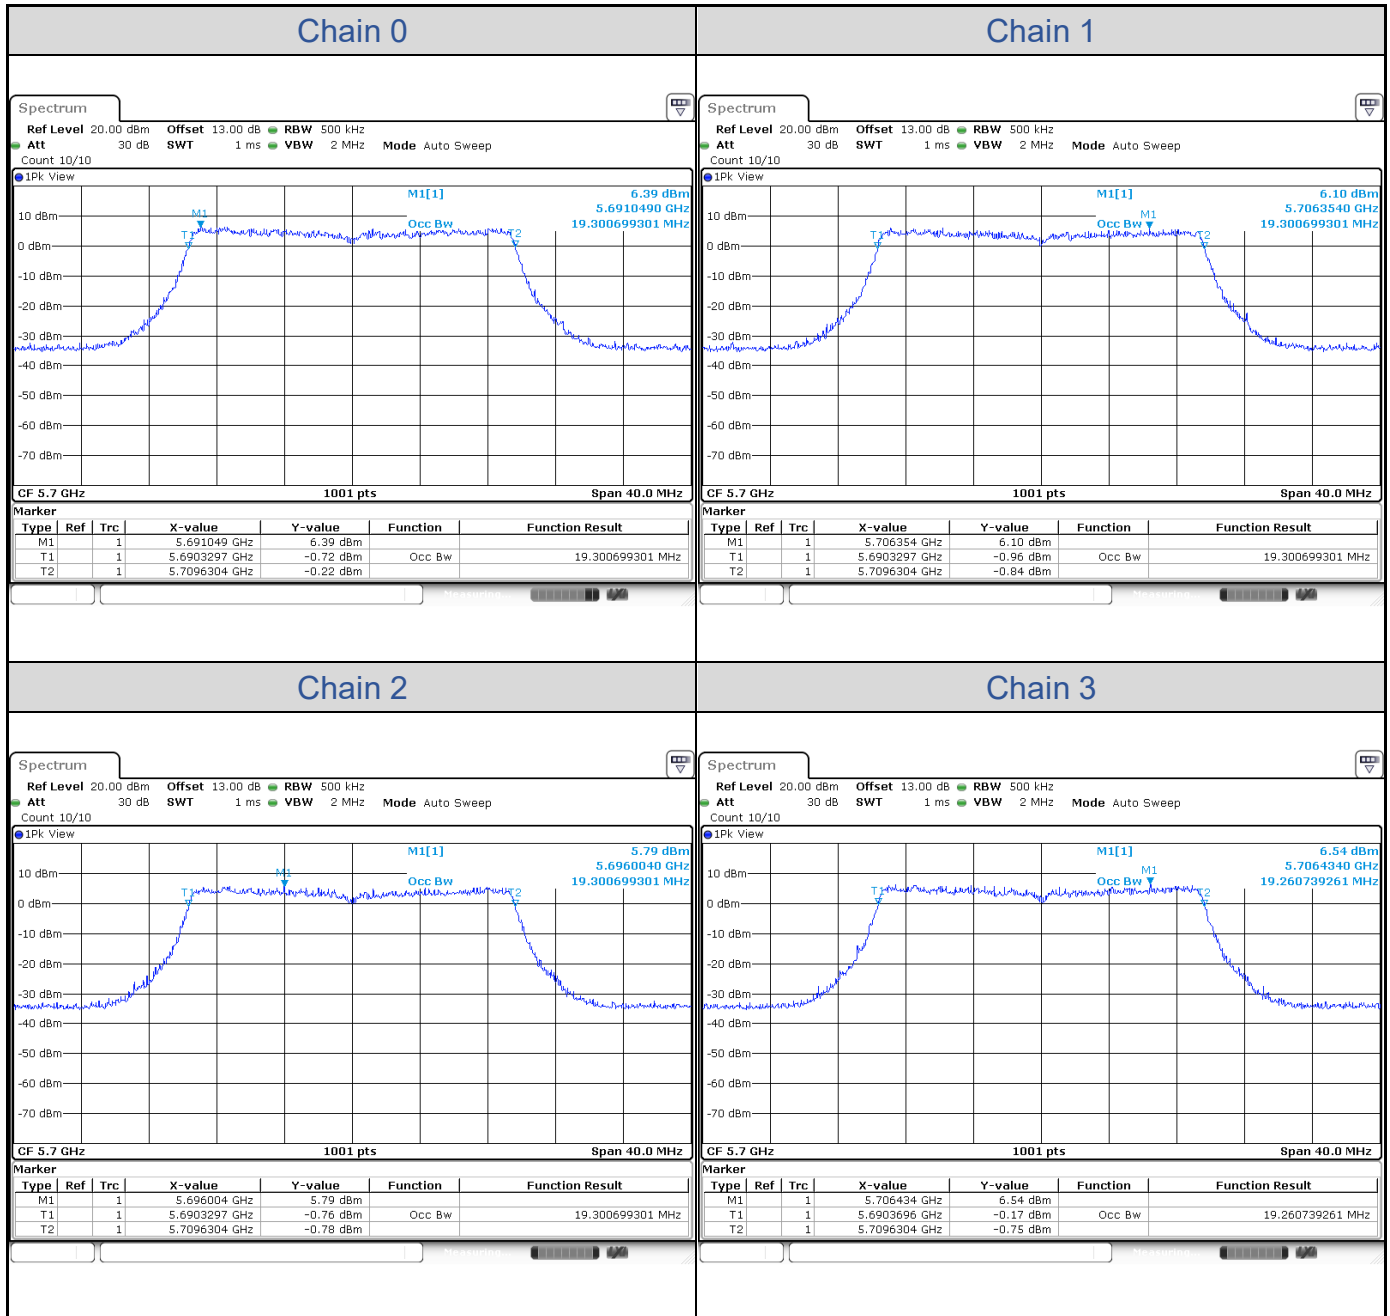

**802.11ax HE20-Channel 140**

**802.11ax HE40**

Band	Channel	Frequency (MHz)	99% Bandwidth (MHz)			
			Chain 0	Chain 1	Chain 2	Chain 3
U-NII-2A	54	5270	37.56	37.64	37.64	37.64
	62	5310	37.64	37.64	37.64	37.64
U-NII-2C	102	5510	37.56	37.72	37.64	37.72
	110	5550	37.72	37.64	37.72	37.64
	134	5670	37.64	37.56	37.64	37.64

**802.11ax HE40-Channel 54**

**802.11ax HE40-Channel 62**

**802.11ax HE40-Channel 102**

**802.11ax HE40-Channel 110**

**802.11ax HE40-Channel 134**

**802.11ax HE80**

Band	Channel	Frequency (MHz)	99% Bandwidth (MHz)			
			Chain 0	Chain 1	Chain 2	Chain 3
U-NII-2A	58	5290	77.20	77.20	77.20	77.20
U-NII-2C	106	5530	77.04	77.04	77.04	77.20