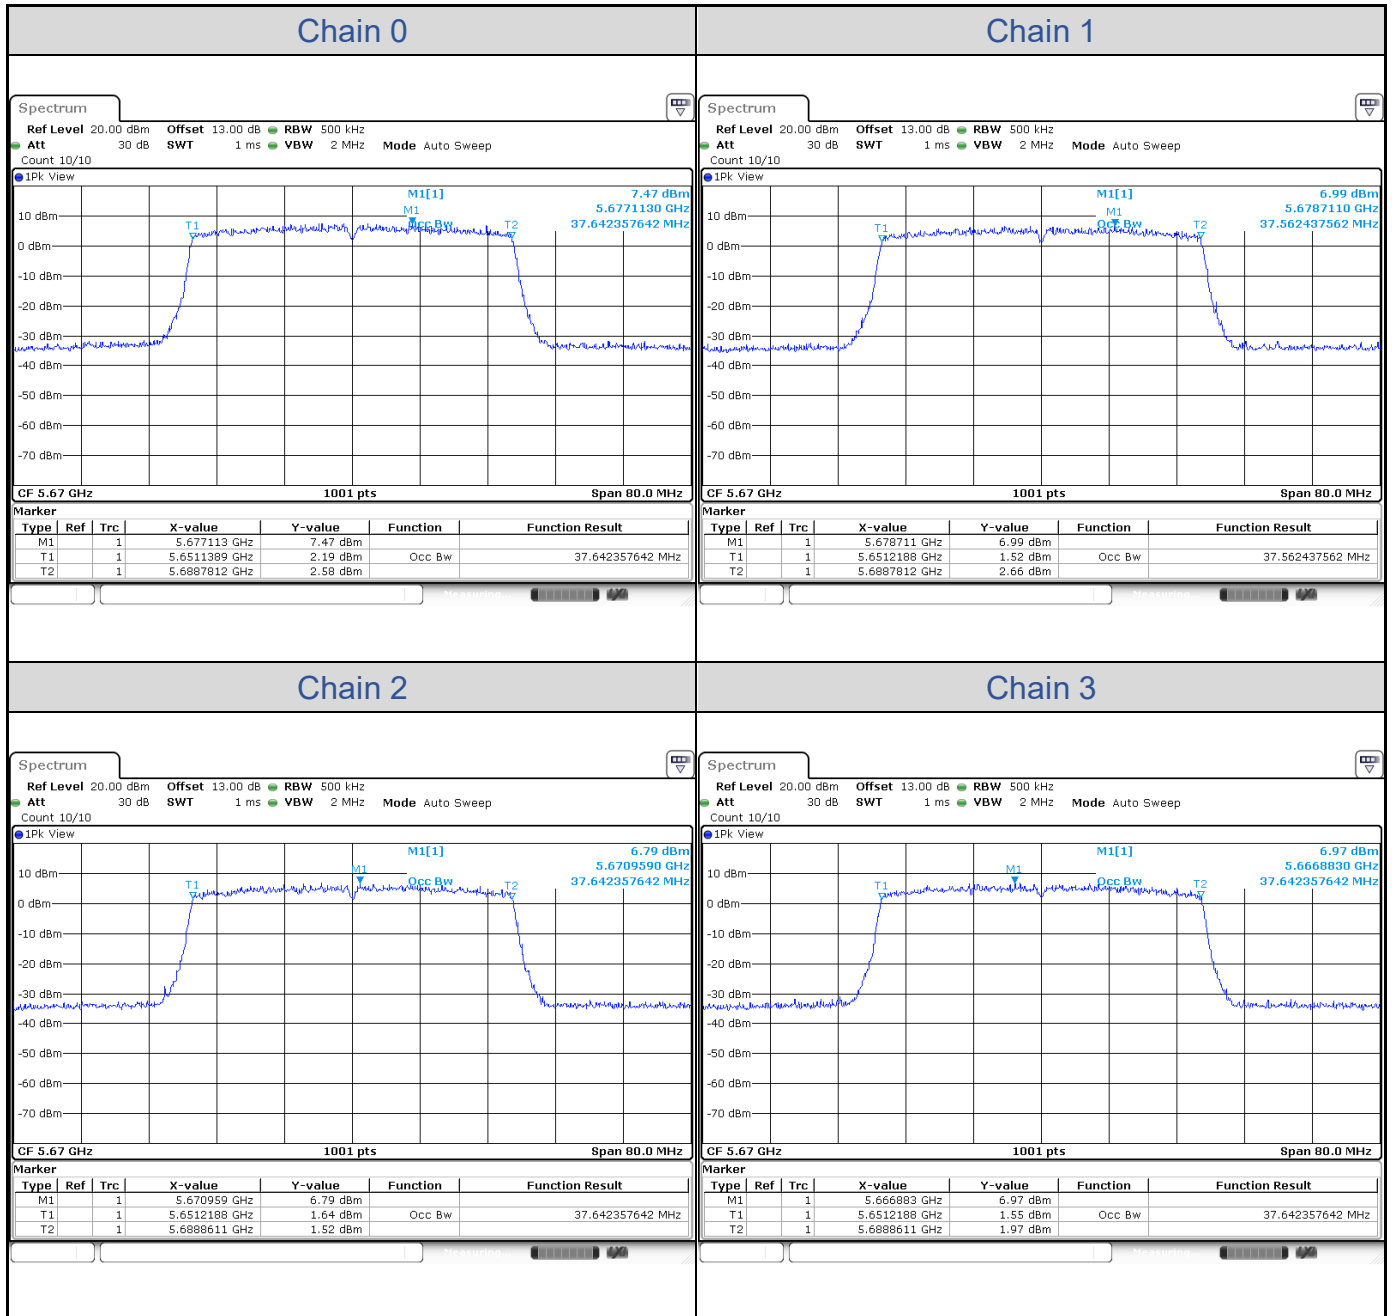

**802.11ax HE20-Channel 140**

**802.11ax HE40**

Band	Channel	Frequency (MHz)	99% Bandwidth (MHz)			
			Chain 0	Chain 1	Chain 2	Chain 3
U-NII-2A	54	5270	37.56	37.64	37.64	37.64
	62	5310	37.64	37.64	37.64	37.64
U-NII-2C	102	5510	37.56	37.72	37.64	37.72
	110	5550	37.72	37.64	37.72	37.64
	134	5670	37.64	37.56	37.64	37.64

**802.11ax HE40-Channel 54**

**802.11ax HE40-Channel 62**

**802.11ax HE40-Channel 102**

**802.11ax HE40-Channel 110**

**802.11ax HE40-Channel 134**

**802.11ax HE80**

Band	Channel	Frequency (MHz)	99% Bandwidth (MHz)			
			Chain 0	Chain 1	Chain 2	Chain 3
U-NII-2A	58	5290	77.20	77.20	77.20	77.20
U-NII-2C	106	5530	77.04	77.04	77.04	77.20