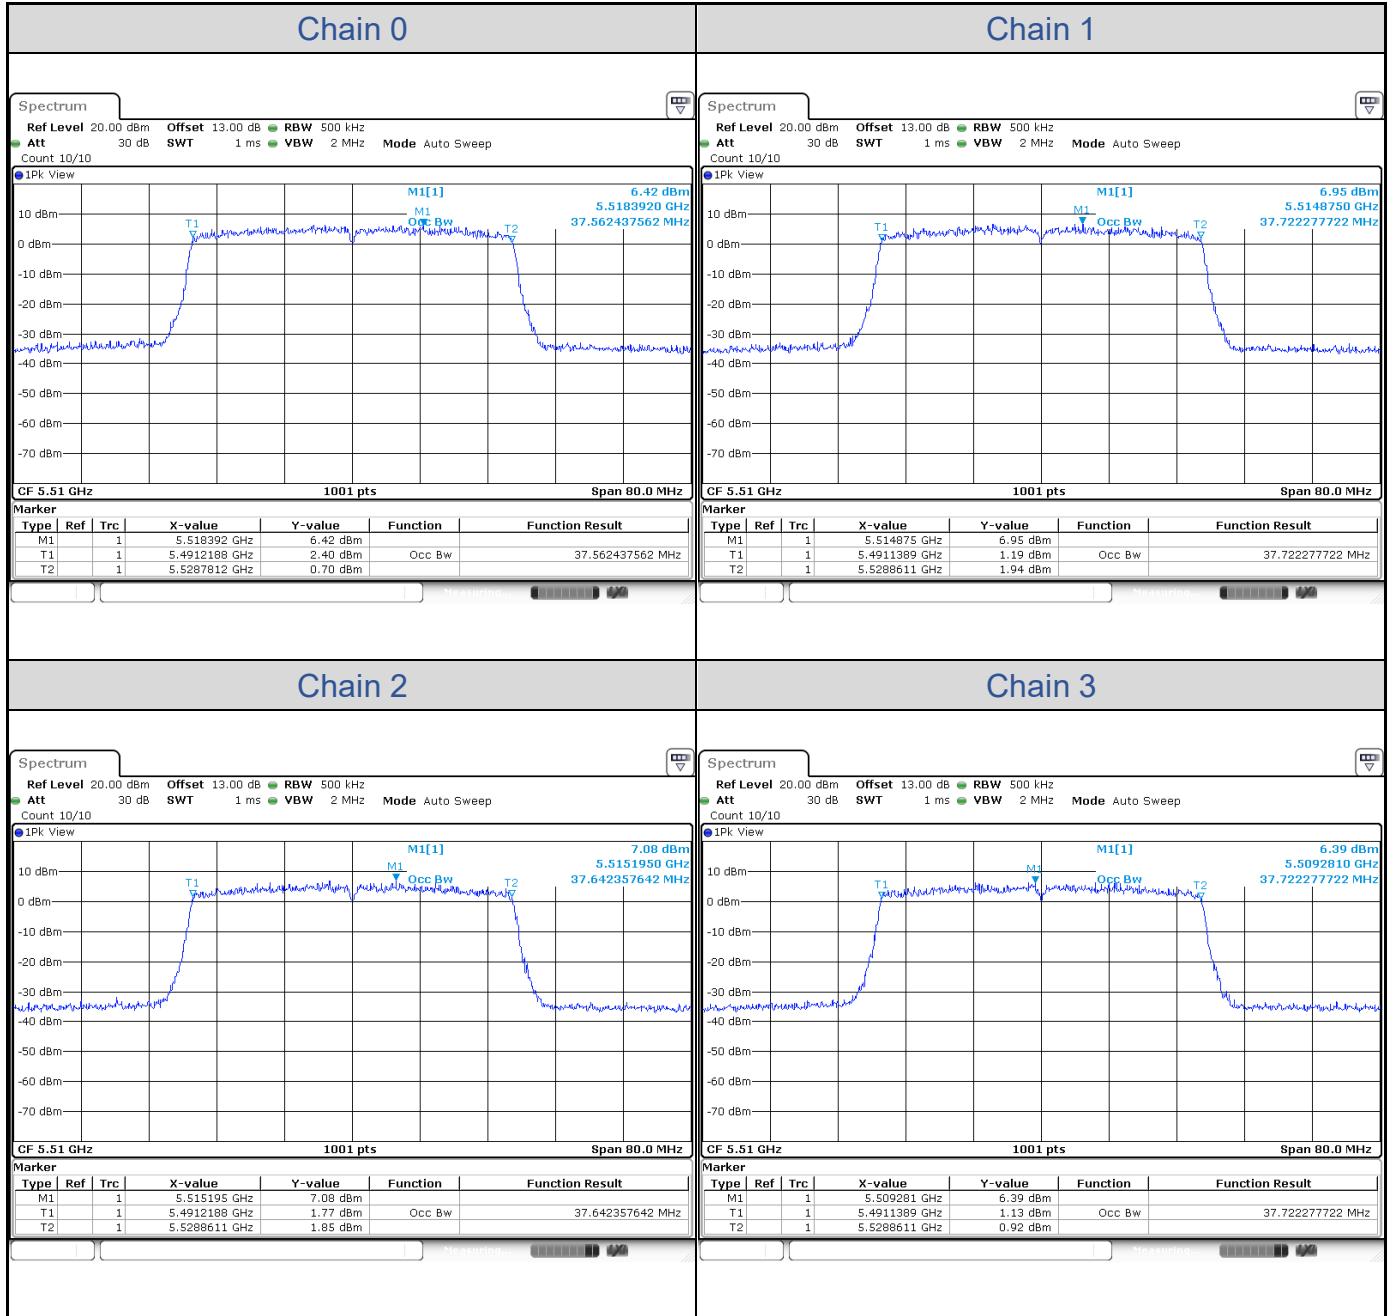

**802.11ax HE20-Channel 140**

**802.11ax HE40**

Band	Channel	Frequency (MHz)	99% Bandwidth (MHz)			
			Chain 0	Chain 1	Chain 2	Chain 3
U-NII-2A	54	5270	37.56	37.64	37.64	37.64
	62	5310	37.64	37.64	37.64	37.64
U-NII-2C	102	5510	37.56	37.72	37.64	37.72
	110	5550	37.72	37.64	37.72	37.64
	134	5670	37.64	37.56	37.64	37.64

**802.11ax HE40-Channel 54**

**802.11ax HE40-Channel 62**

**802.11ax HE40-Channel 102**

**802.11ax HE40-Channel 110**

**802.11ax HE40-Channel 134**

**802.11ax HE80**

Band	Channel	Frequency (MHz)	99% Bandwidth (MHz)			
			Chain 0	Chain 1	Chain 2	Chain 3
U-NII-2A	58	5290	77.20	77.20	77.20	77.20
U-NII-2C	106	5530	77.04	77.04	77.04	77.20