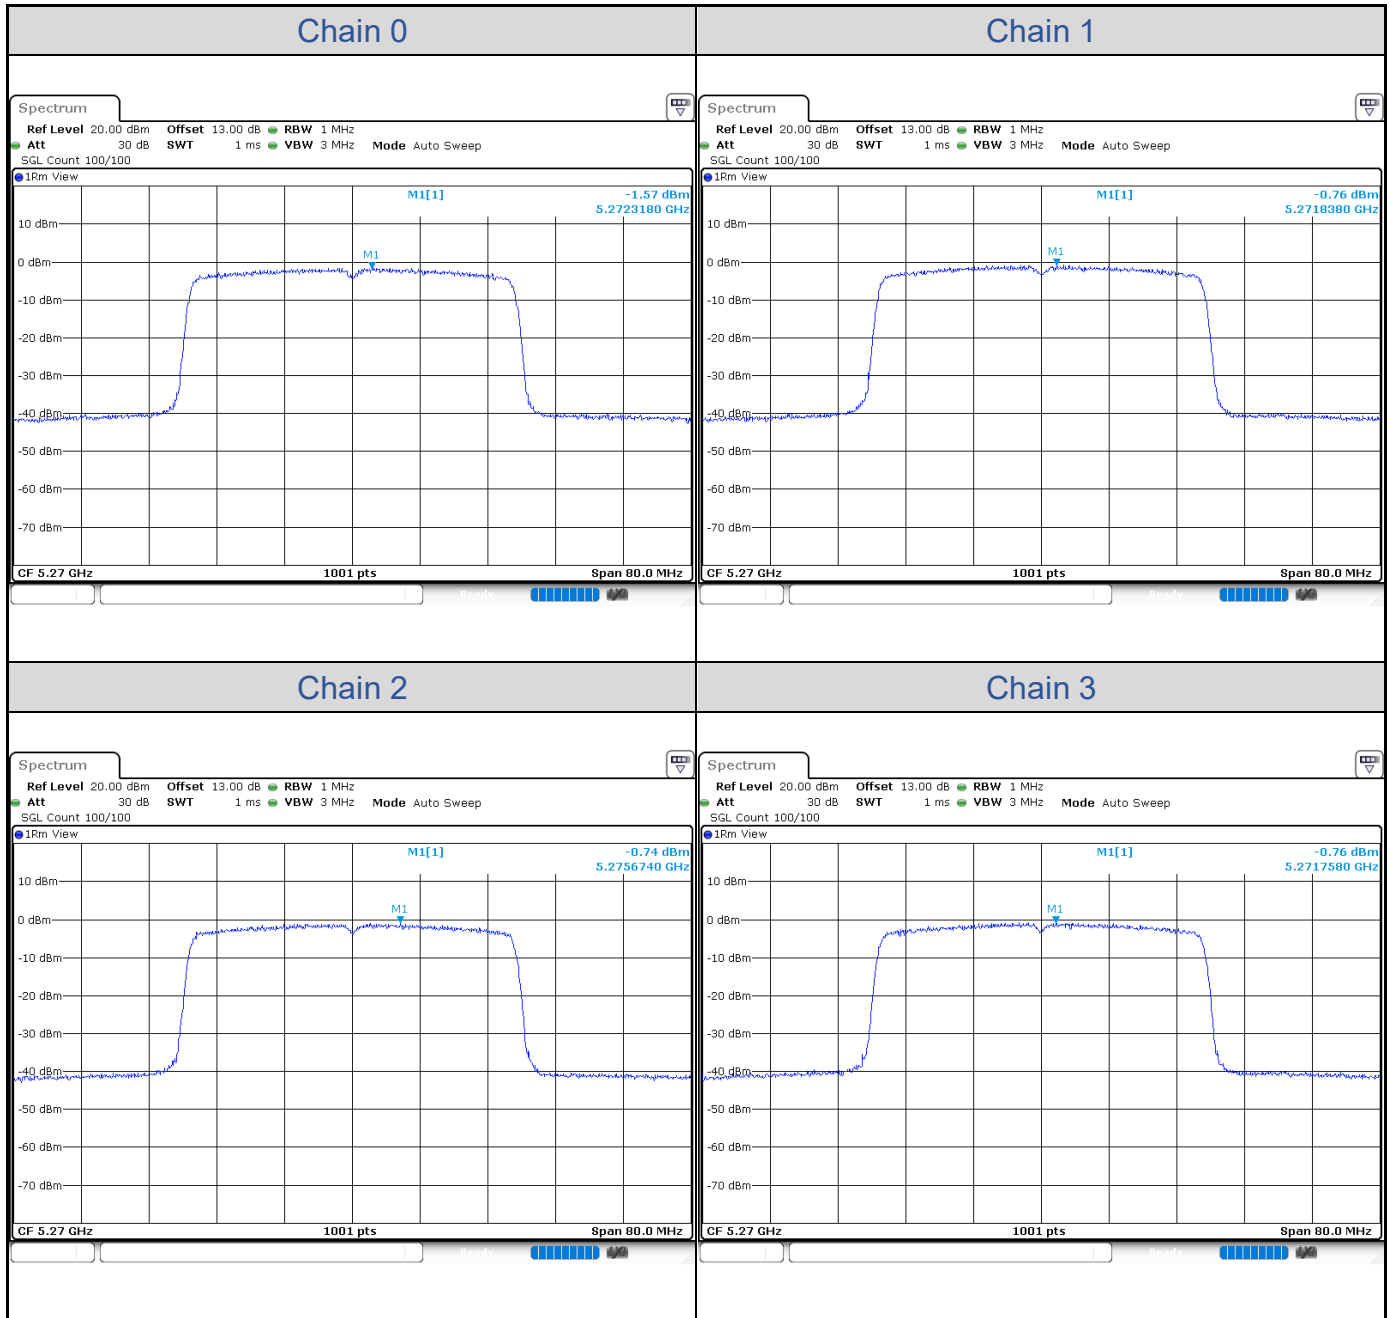

802.11ax HE40

Band	Channel	Frequency (MHz)	PSD without Duty Factor (dBm/MHz)				Total PSD with Duty Factor (dBm/MHz)	Maximum Limit (dBm/MHz)	Pass / Fail
			Chain 0	Chain 1	Chain 2	Chain 3			
U-NII-2A	54	5270	-1.57	-0.76	-0.74	-0.76	5.17	5.62	Pass
	62	5310	-0.71	-1.12	-0.28	-1.07	5.33	5.62	Pass
U-NII-2C	102	5510	-0.83	-0.89	-0.86	-1.21	5.17	5.55	Pass
	110	5550	-0.42	-0.80	-0.89	-1.29	5.28	5.55	Pass
	134	5670	-0.24	-0.98	-0.69	-0.80	5.45	5.55	Pass

802.11ax HE40-Channel 54