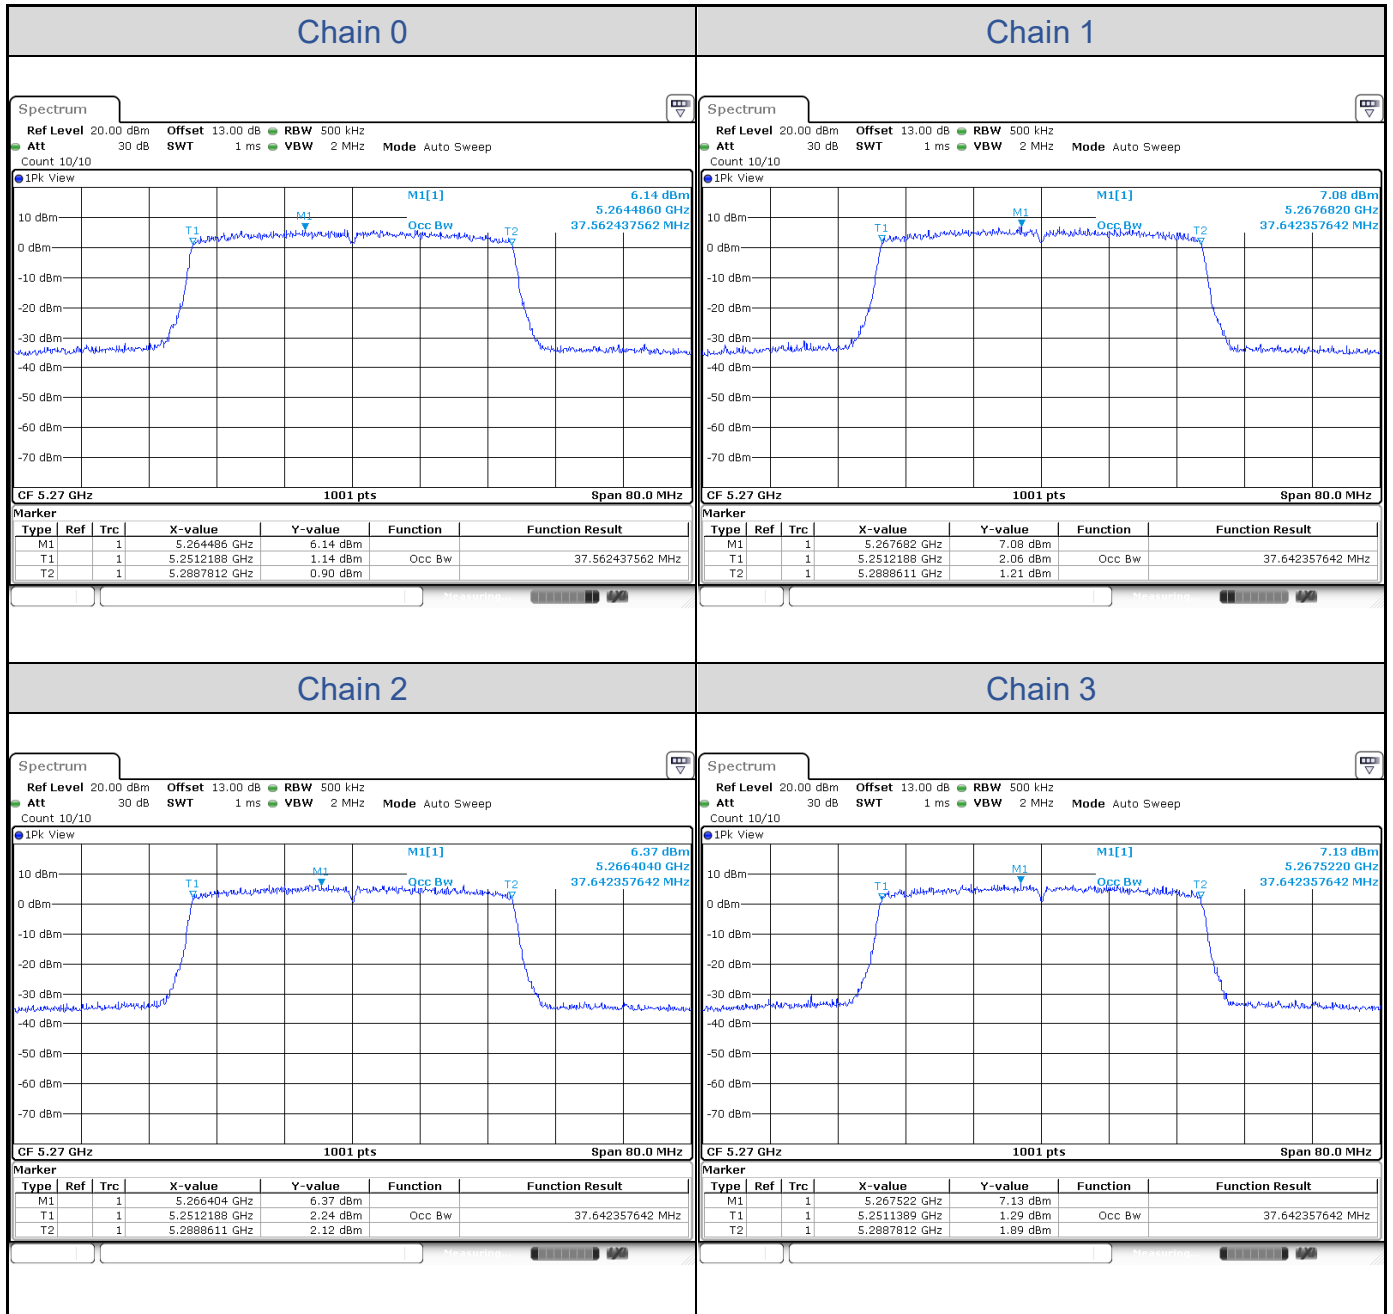

**802.11ax HE20-Channel 140**

**802.11ax HE40**

Band	Channel	Frequency (MHz)	99% Bandwidth (MHz)			
			Chain 0	Chain 1	Chain 2	Chain 3
U-NII-2A	54	5270	37.56	37.64	37.64	37.64
	62	5310	37.64	37.64	37.64	37.64
U-NII-2C	102	5510	37.56	37.72	37.64	37.72
	110	5550	37.72	37.64	37.72	37.64
	134	5670	37.64	37.56	37.64	37.64

**802.11ax HE40-Channel 54**

**802.11ax HE40-Channel 62**

**802.11ax HE40-Channel 102**

**802.11ax HE40-Channel 110**

**802.11ax HE40-Channel 134**

**802.11ax HE80**

Band	Channel	Frequency (MHz)	99% Bandwidth (MHz)			
			Chain 0	Chain 1	Chain 2	Chain 3
U-NII-2A	58	5290	77.20	77.20	77.20	77.20
U-NII-2C	106	5530	77.04	77.04	77.04	77.20

**802.11ax HE80-Channel 58**

**802.11ax HE80-Channel 106**

**802.11ax HE160**

Band	Channel	Frequency (MHz)	99% Bandwidth (MHz)			
			Chain 0	Chain 1	Chain 2	Chain 3
U-NII-1	50	5250	77.36	77.04	77.04	77.36
U-NII-2A	50	5250	77.36	77.68	77.68	77.68