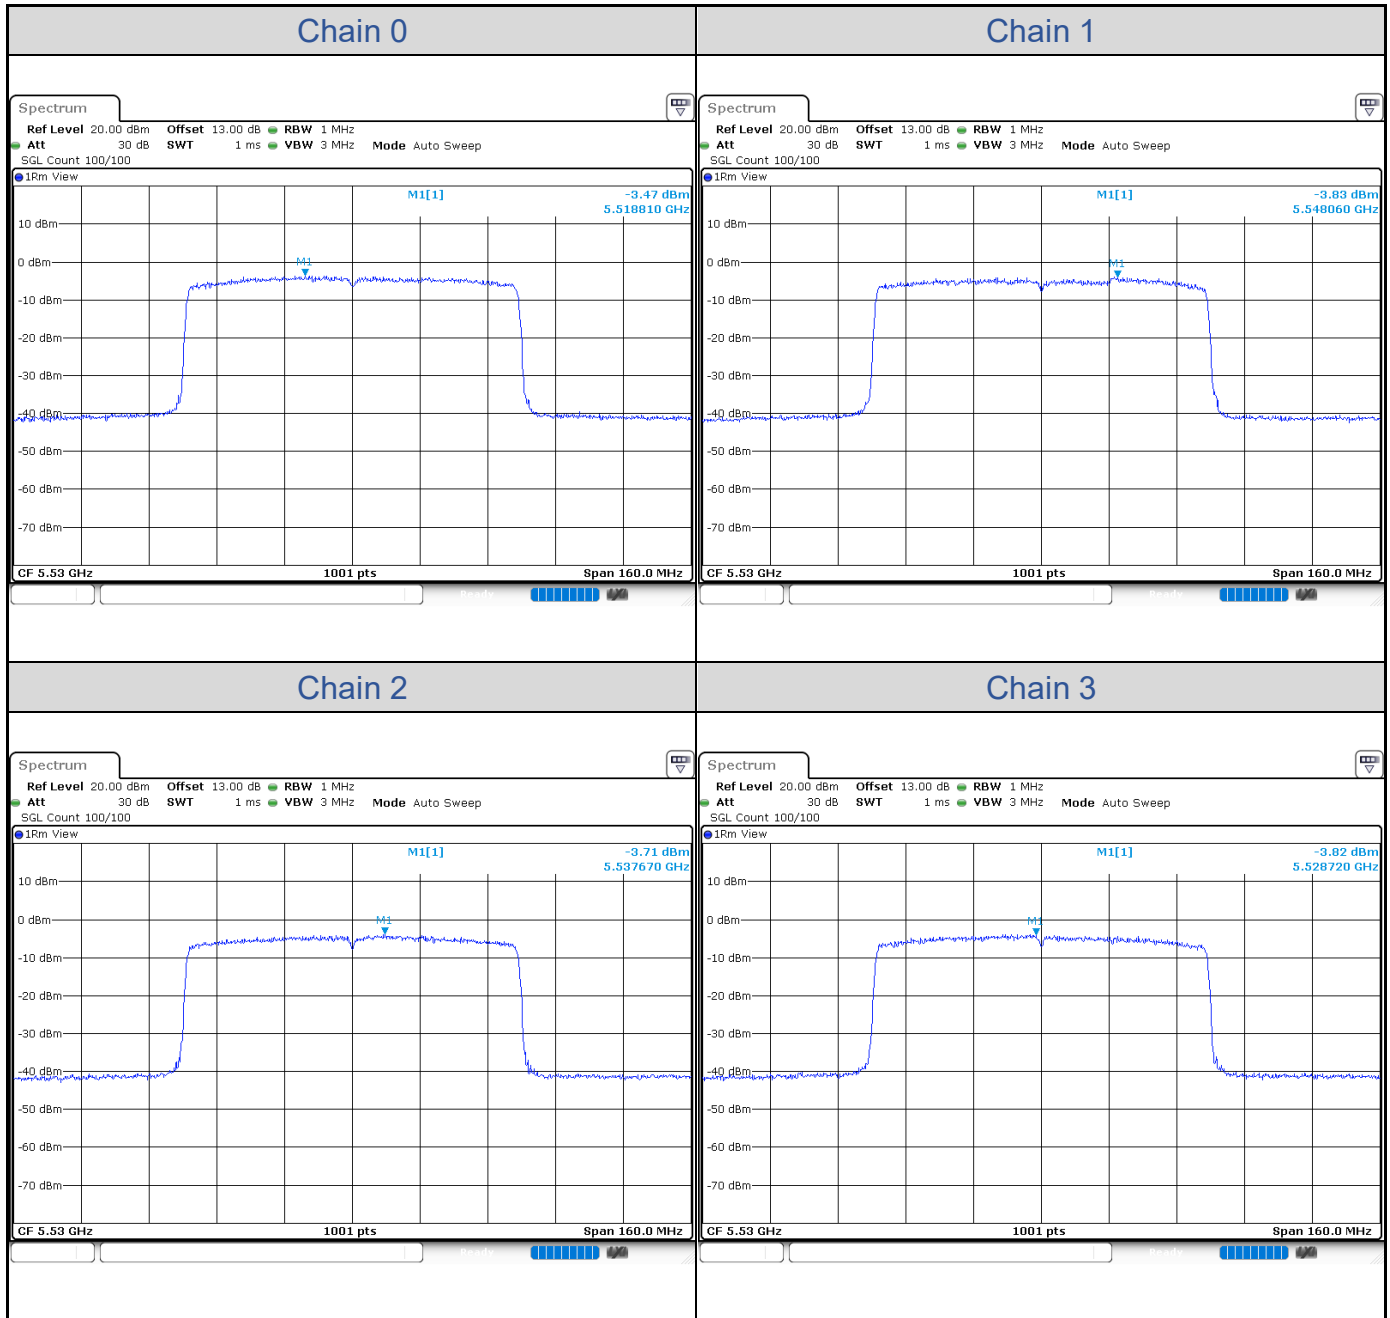

802.11ax HE80-Channel 106

802.11ax HE160

Band	Channel	Frequency (MHz)	PSD without Duty Factor (dBm/MHz)				Total PSD with Duty Factor (dBm/MHz)	Maximum Limit (dBm/MHz)	Pass / Fail
			Chain 0	Chain 1	Chain 2	Chain 3			
U-NII-1	50	5250	-5.26	-5.69	-5.99	-5.46	0.52	11.56	Pass
U-NII-2A	50	5250	-5.74	-5.70	-5.70	-5.75	0.39	5.62	Pass

802.11ax HE160-Channel 50-(U-NII-1)