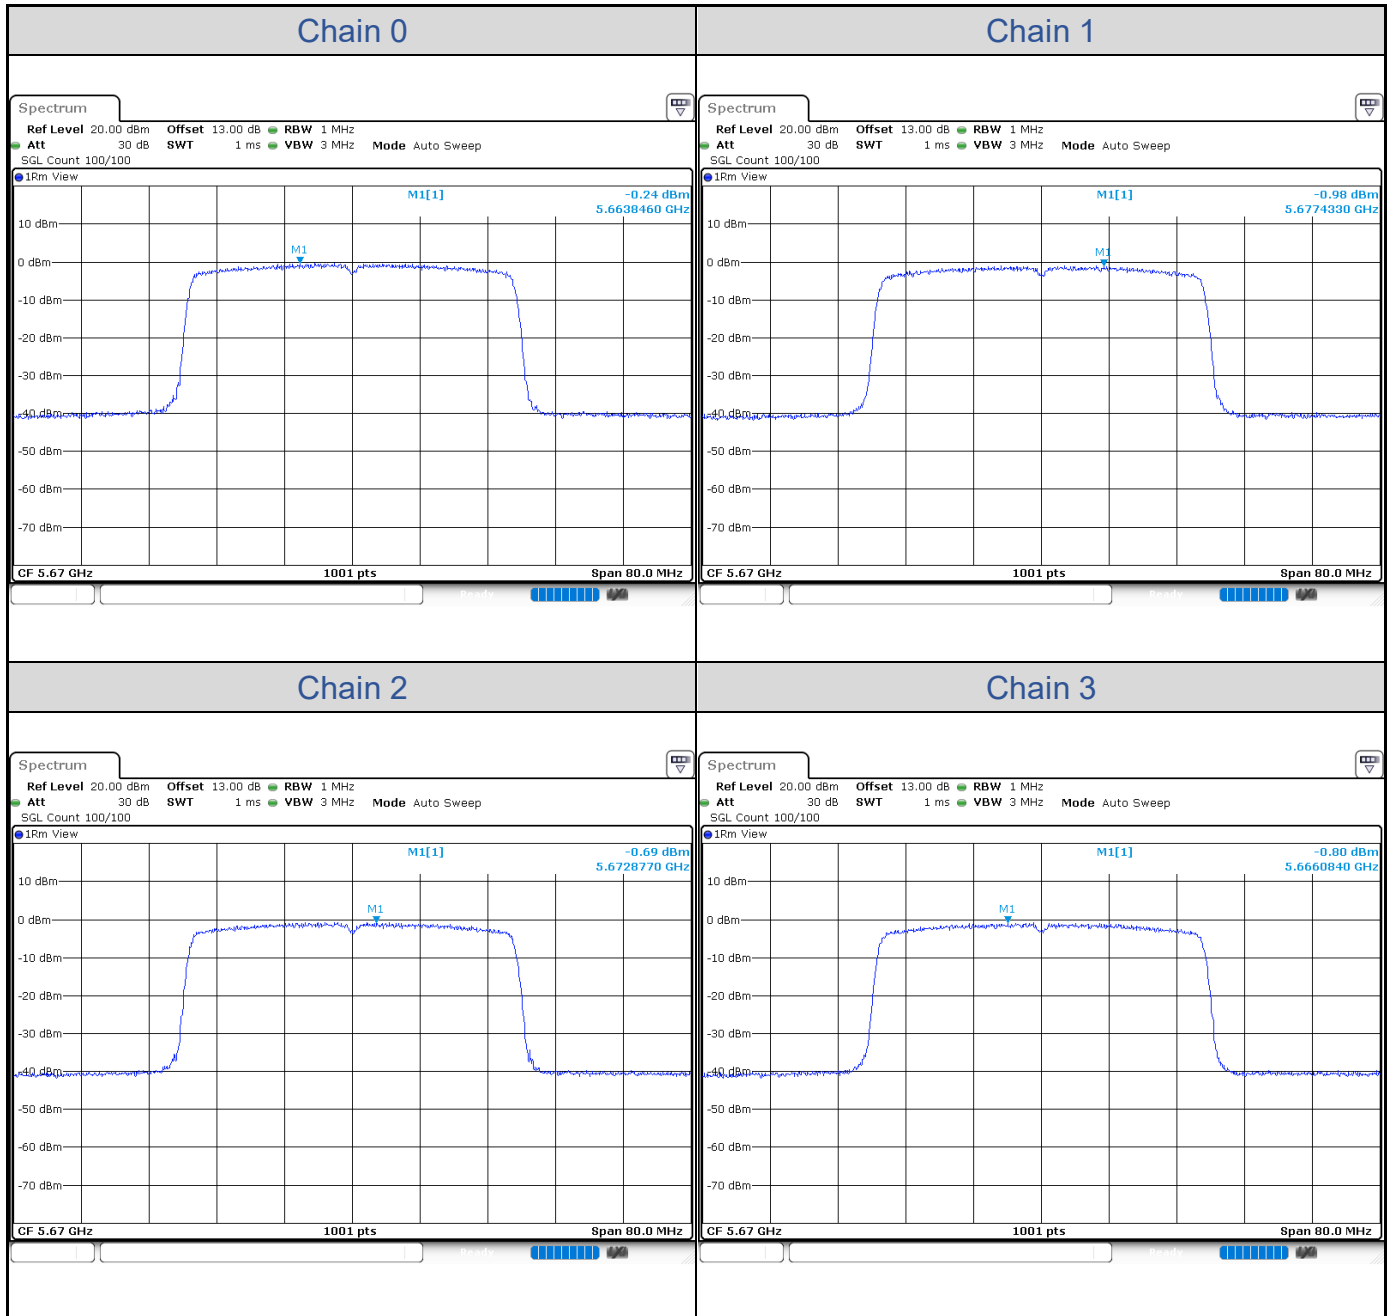

802.11ax HE40-Channel 54

802.11ax HE40-Channel 62

802.11ax HE40-Channel 102

802.11ax HE40-Channel 110

802.11ax HE40-Channel 134

**802.11ax HE80**

Band	Channel	Frequency (MHz)	PSD without Duty Factor (dBm/MHz)				Total PSD with Duty Factor (dBm/MHz)	Maximum Limit (dBm/MHz)	Pass / Fail
			Chain 0	Chain 1	Chain 2	Chain 3			
U-NII-2A	58	5290	-3.91	-3.63	-3.47	-3.67	2.53	5.62	Pass
U-NII-2C	106	5530	-3.47	-3.83	-3.71	-3.82	2.49	5.55	Pass