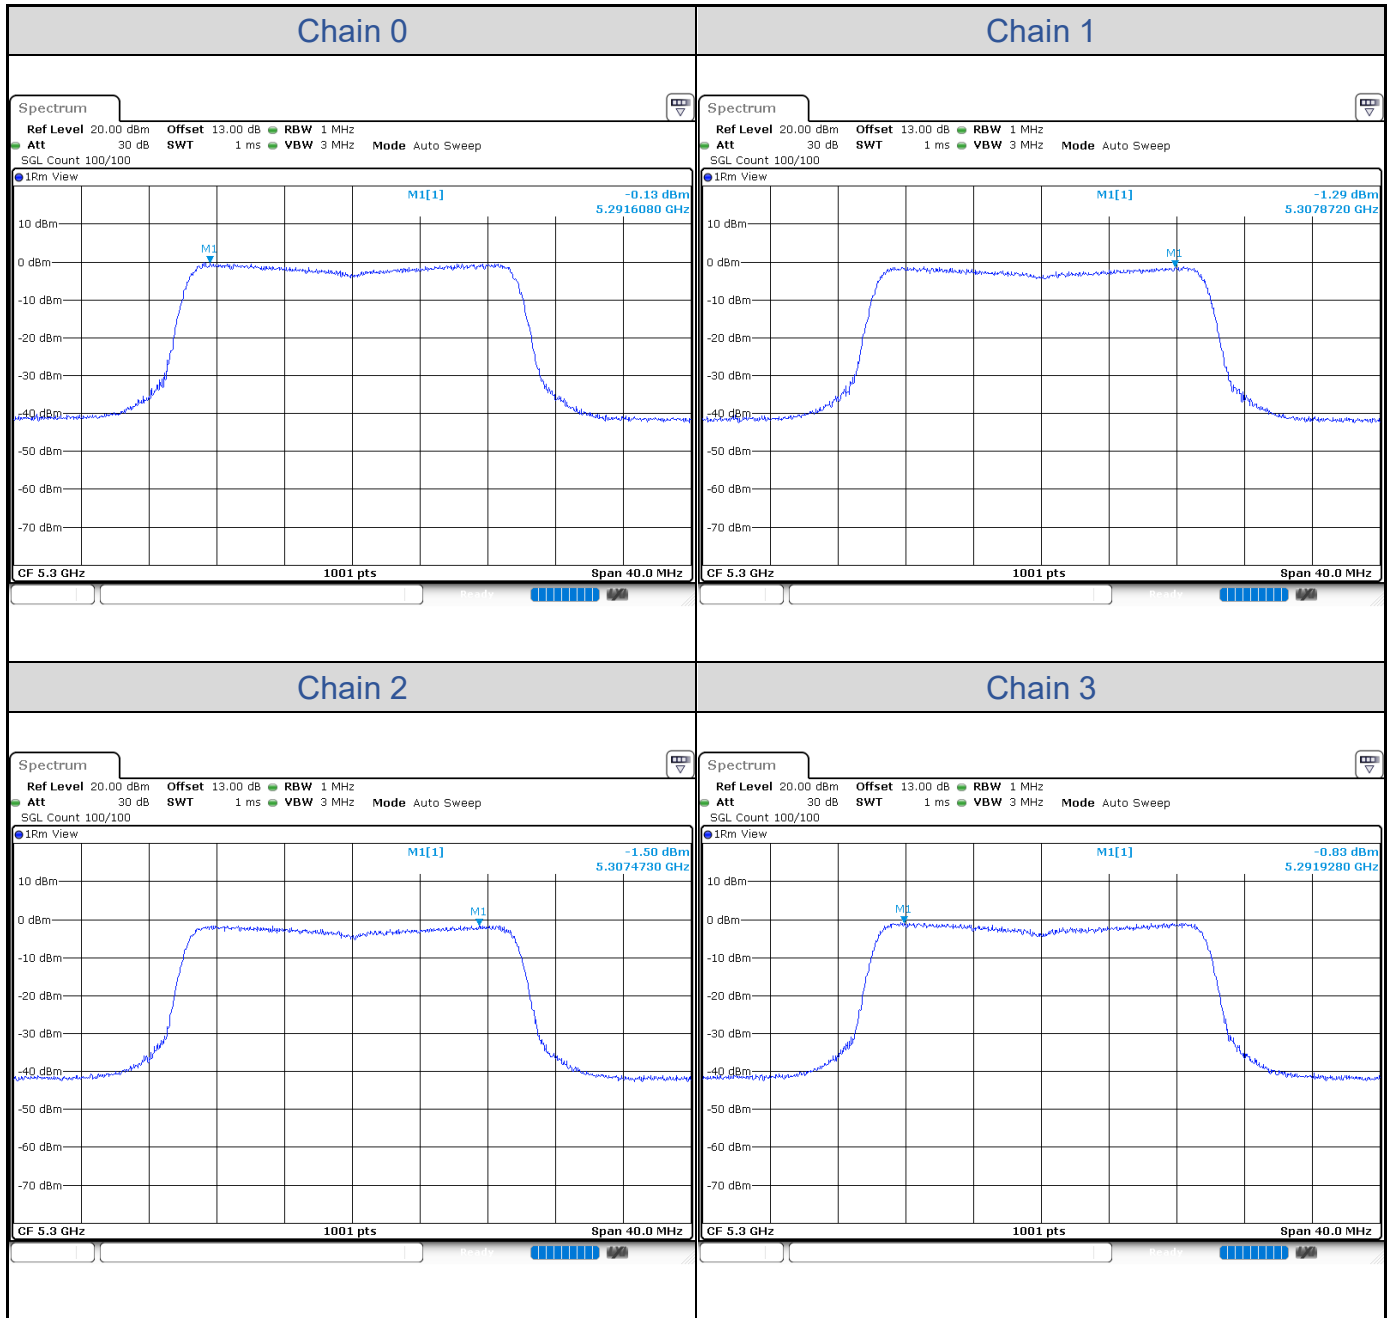

802.11ax HE20-Channel 60