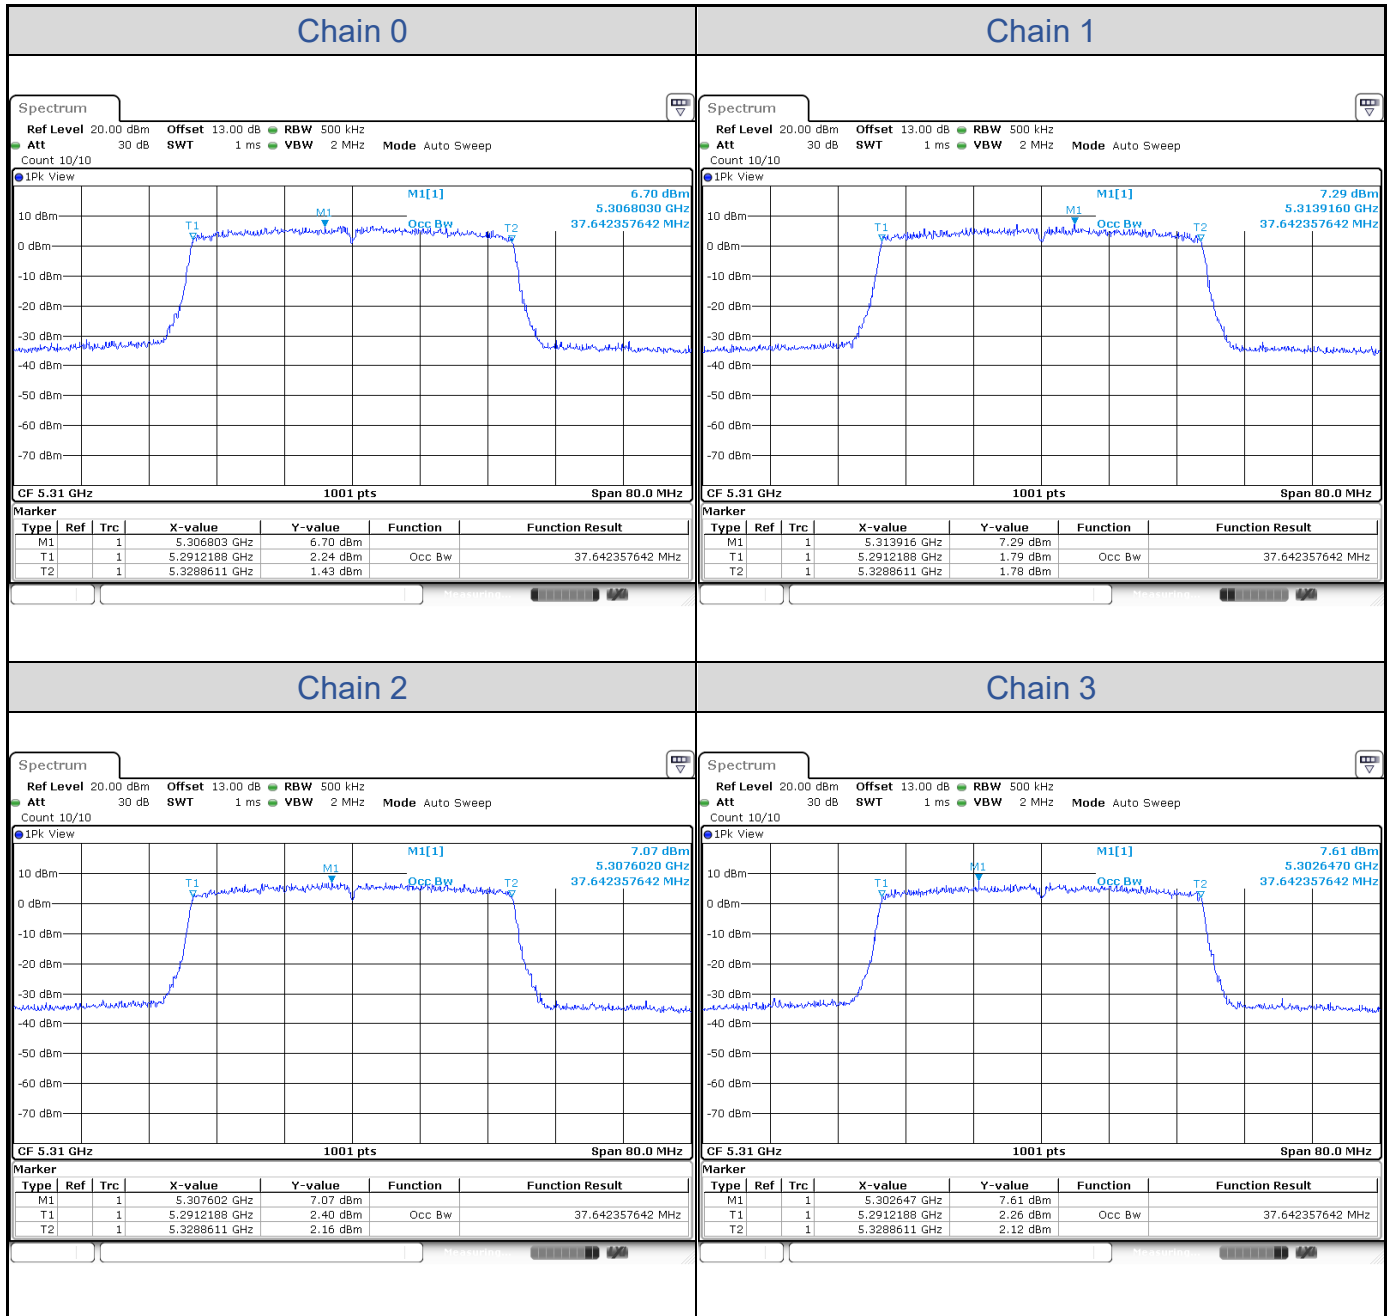

**802.11ax HE20-Channel 140**

**802.11ax HE40**

Band	Channel	Frequency (MHz)	99% Bandwidth (MHz)			
			Chain 0	Chain 1	Chain 2	Chain 3
U-NII-2A	54	5270	37.56	37.64	37.64	37.64
	62	5310	37.64	37.64	37.64	37.64
U-NII-2C	102	5510	37.56	37.72	37.64	37.72
	110	5550	37.72	37.64	37.72	37.64
	134	5670	37.64	37.56	37.64	37.64

**802.11ax HE40-Channel 54**

**802.11ax HE40-Channel 62**

**802.11ax HE40-Channel 102**

**802.11ax HE40-Channel 110**

**802.11ax HE40-Channel 134**

**802.11ax HE80**

Band	Channel	Frequency (MHz)	99% Bandwidth (MHz)			
			Chain 0	Chain 1	Chain 2	Chain 3
U-NII-2A	58	5290	77.20	77.20	77.20	77.20
U-NII-2C	106	5530	77.04	77.04	77.04	77.20

**802.11ax HE80-Channel 58**

**802.11ax HE80-Channel 106**

**802.11ax HE160**

Band	Channel	Frequency (MHz)	99% Bandwidth (MHz)			
			Chain 0	Chain 1	Chain 2	Chain 3
U-NII-1	50	5250	77.36	77.04	77.04	77.36
U-NII-2A	50	5250	77.36	77.68	77.68	77.68