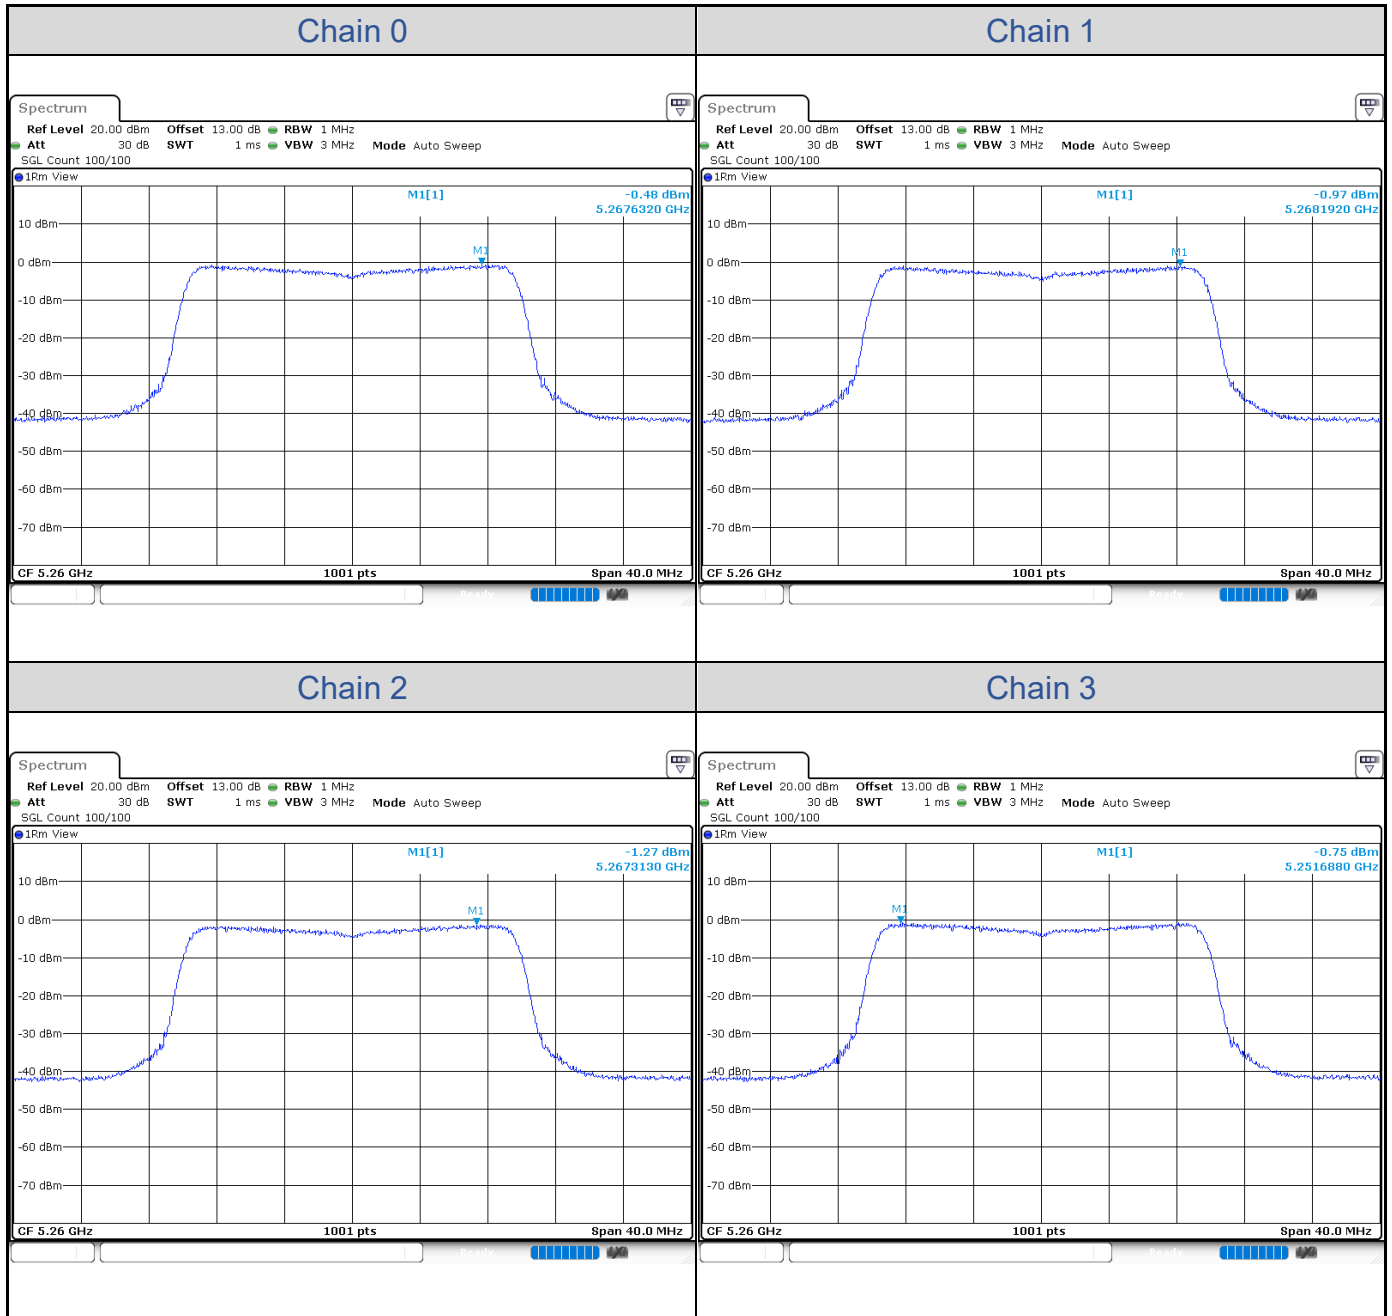

802.11ax HE20

Band	Channel	Frequency (MHz)	PSD without Duty Factor (dBm/MHz)				Total PSD with Duty Factor (dBm/MHz)	Maximum Limit (dBm/MHz)	Pass / Fail
			Chain 0	Chain 1	Chain 2	Chain 3			
U-NII-2A	52	5260	-0.48	-0.97	-1.27	-0.75	5.35	5.62	Pass
	60	5300	-0.13	-1.29	-1.50	-0.83	5.30	5.62	Pass
	64	5320	-0.55	-0.82	-1.26	-0.76	5.36	5.62	Pass
U-NII-2C	100	5500	-0.63	-1.27	-1.39	-0.79	5.20	5.55	Pass
	116	5580	-0.59	-0.94	-1.37	-0.91	5.26	5.55	Pass
	140	5700	-0.59	-1.27	-1.27	-0.88	5.21	5.55	Pass

802.11ax HE20-Channel 52