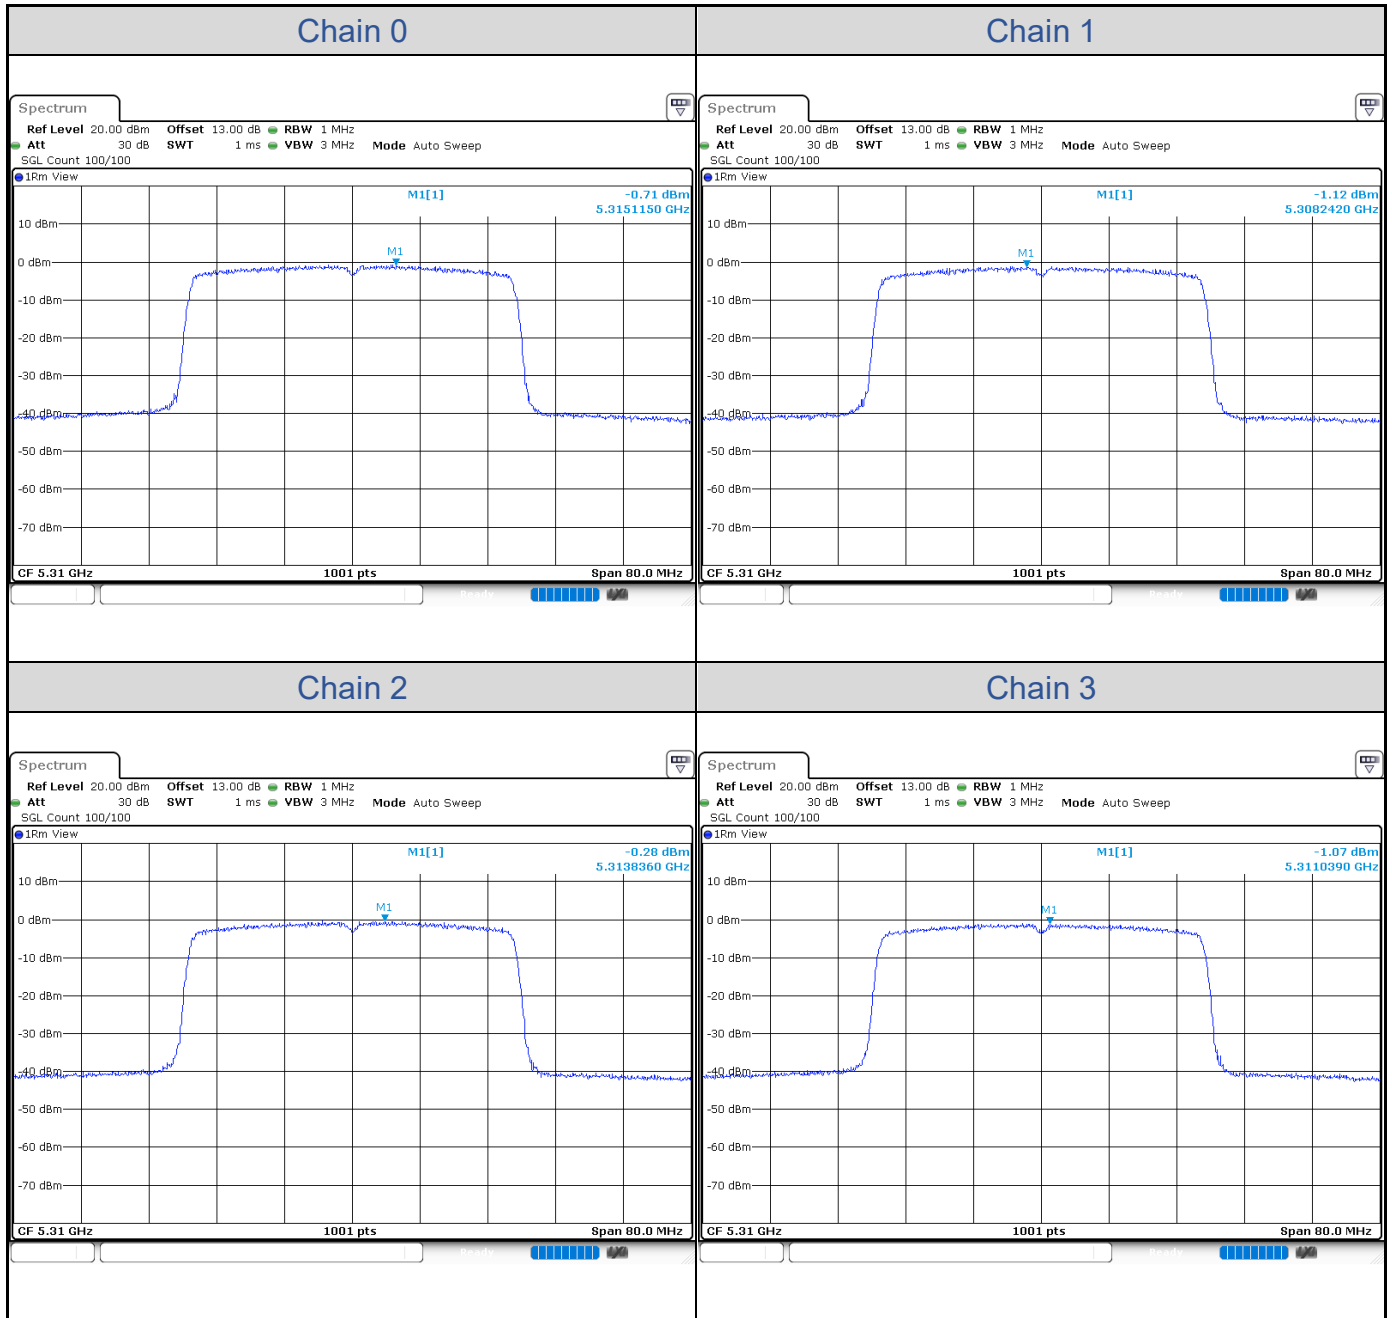

802.11ax HE40-Channel 62