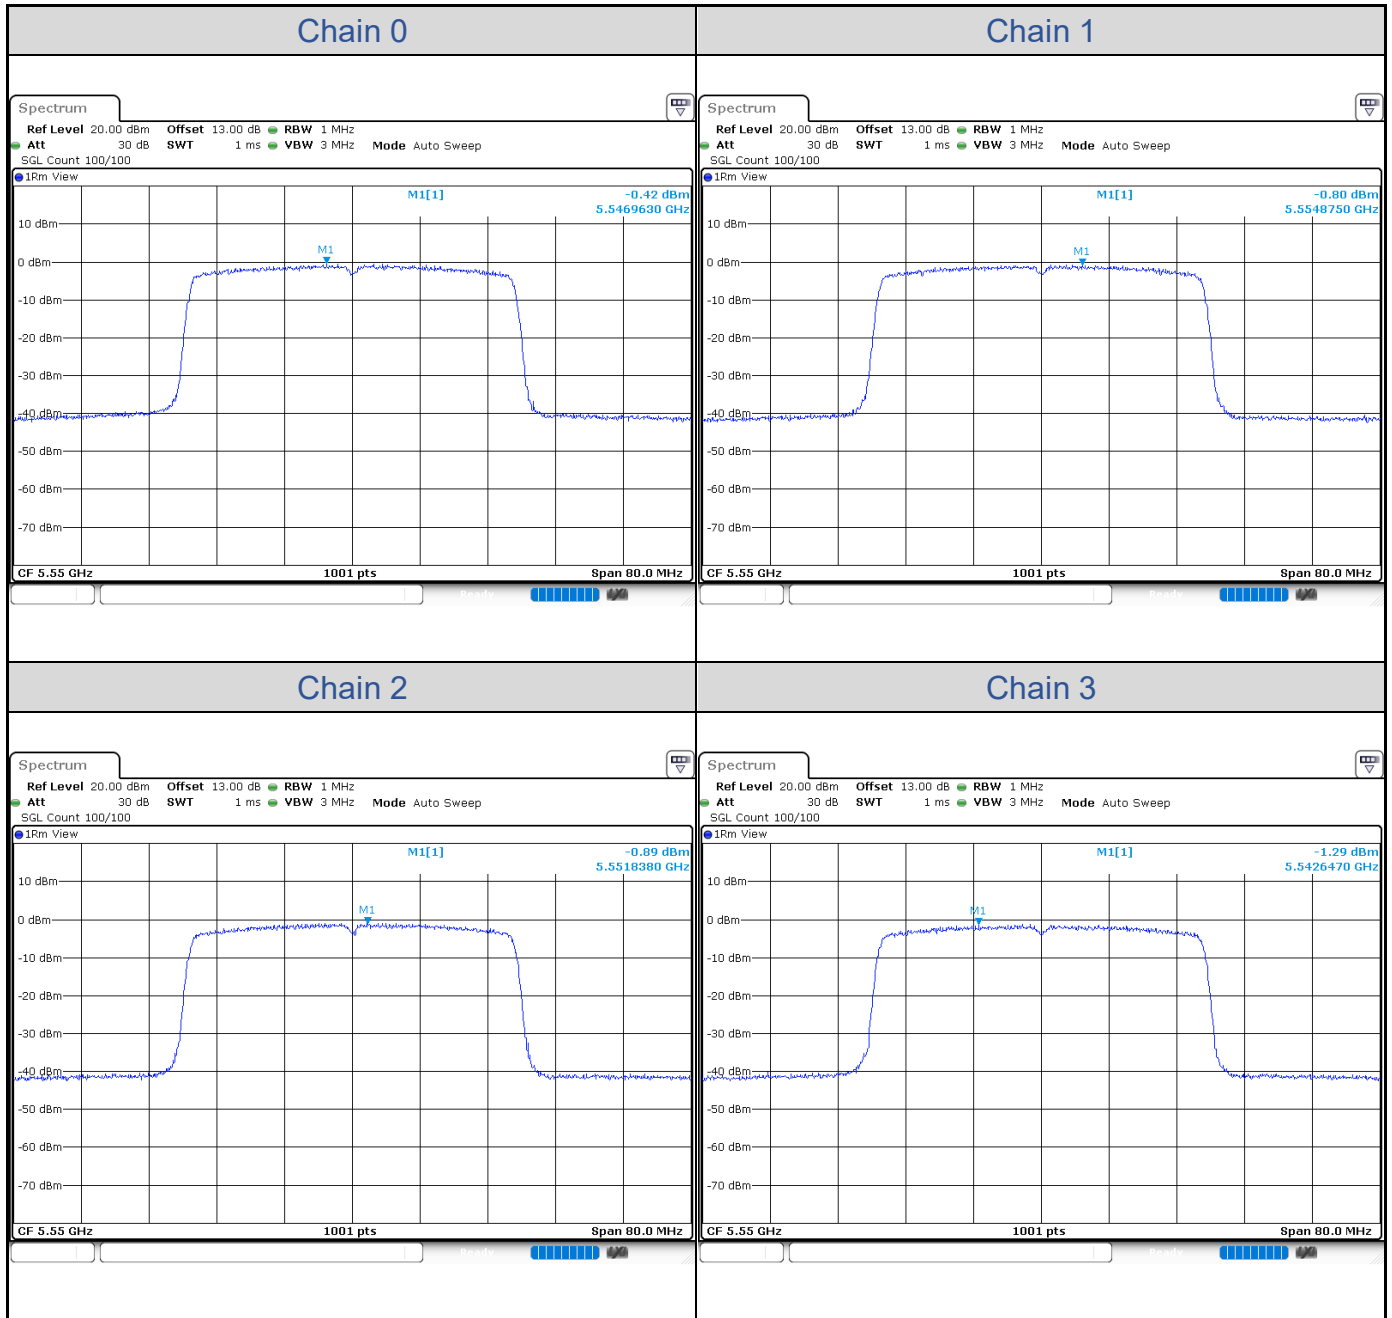

802.11ax HE40-Channel 54

802.11ax HE40-Channel 62

802.11ax HE40-Channel 102

802.11ax HE40-Channel 110

802.11ax HE40-Channel 134

**802.11ax HE80**

Band	Channel	Frequency (MHz)	PSD without Duty Factor (dBm/MHz)				Total PSD with Duty Factor (dBm/MHz)	Maximum Limit (dBm/MHz)	Pass / Fail
			Chain 0	Chain 1	Chain 2	Chain 3			
U-NII-2A	58	5290	-3.91	-3.63	-3.47	-3.67	2.53	5.62	Pass
U-NII-2C	106	5530	-3.47	-3.83	-3.71	-3.82	2.49	5.55	Pass