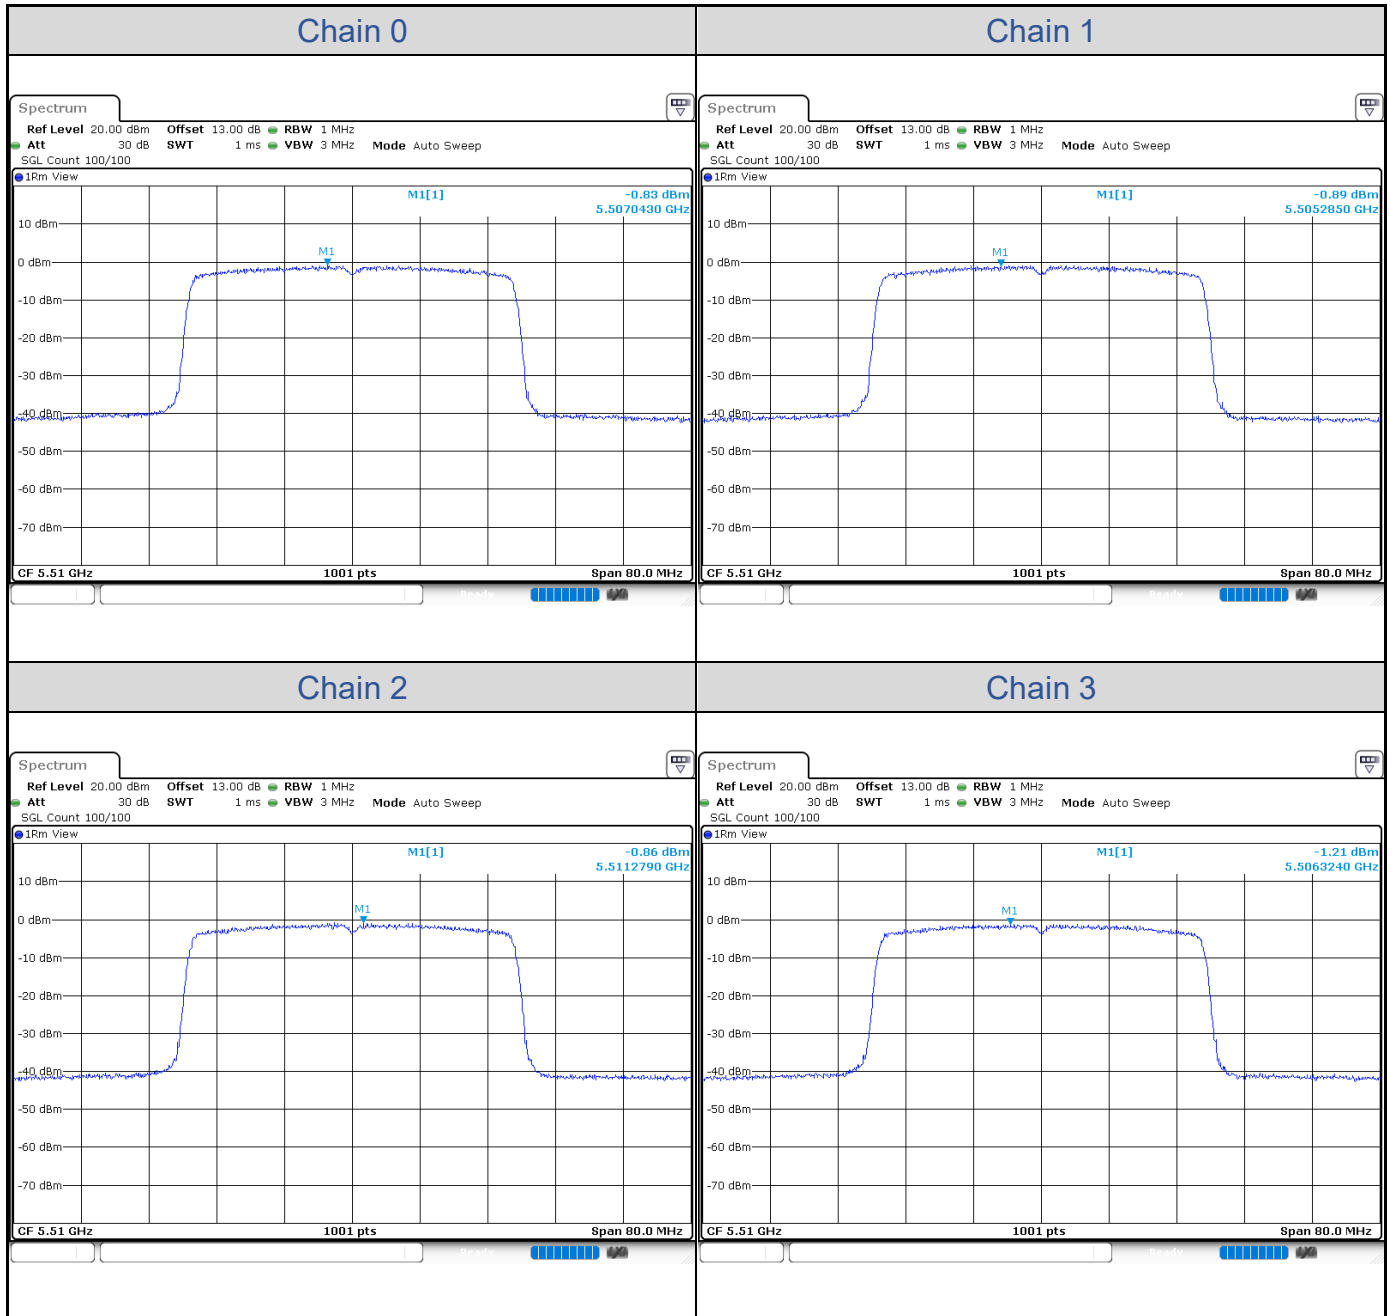

802.11ax HE40-Channel 102