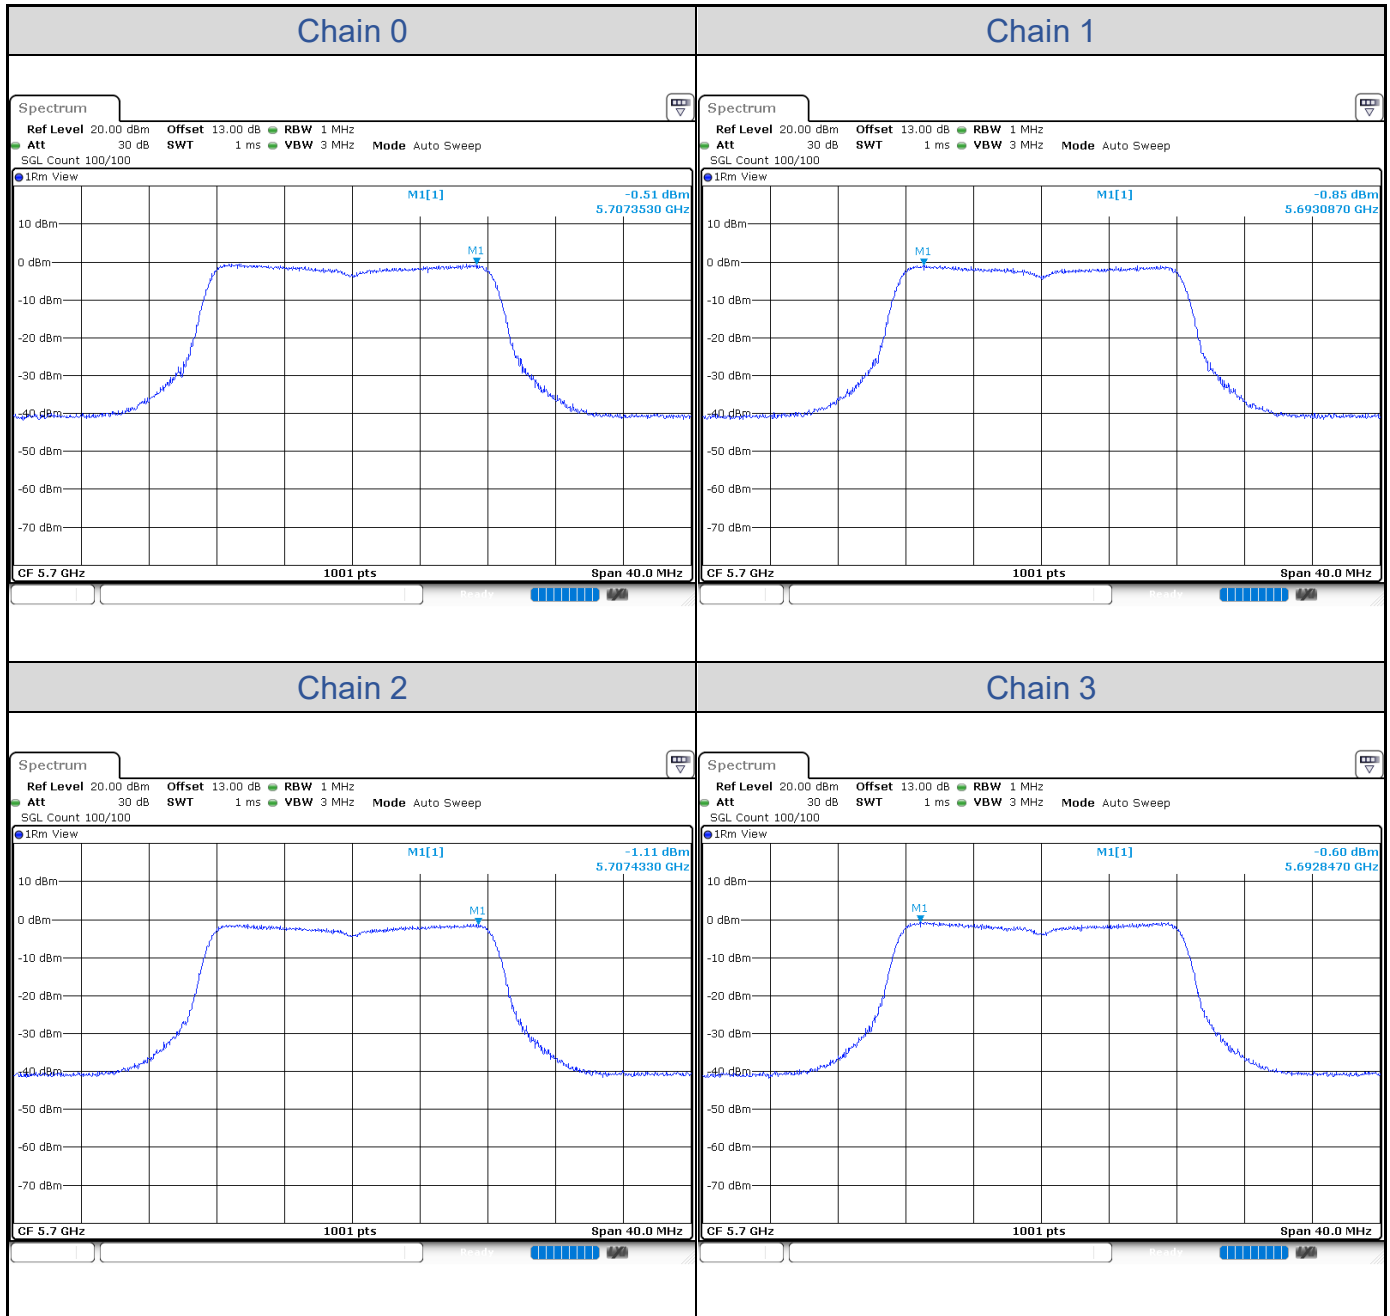

802.11a-Channel 52

802.11a-Channel 60

802.11a-Channel 64

802.11a-Channel 100

802.11a-Channel 116

802.11a-Channel 140

**802.11ax HE20**

Band	Channel	Frequency (MHz)	PSD without Duty Factor (dBm/MHz)				Total PSD with Duty Factor (dBm/MHz)	Maximum Limit (dBm/MHz)	Pass / Fail
			Chain 0	Chain 1	Chain 2	Chain 3			
U-NII-2A	52	5260	-0.48	-0.97	-1.27	-0.75	5.35	5.62	Pass
	60	5300	-0.13	-1.29	-1.50	-0.83	5.30	5.62	Pass
	64	5320	-0.55	-0.82	-1.26	-0.76	5.36	5.62	Pass
U-NII-2C	100	5500	-0.63	-1.27	-1.39	-0.79	5.20	5.55	Pass
	116	5580	-0.59	-0.94	-1.37	-0.91	5.26	5.55	Pass
	140	5700	-0.59	-1.27	-1.27	-0.88	5.21	5.55	Pass