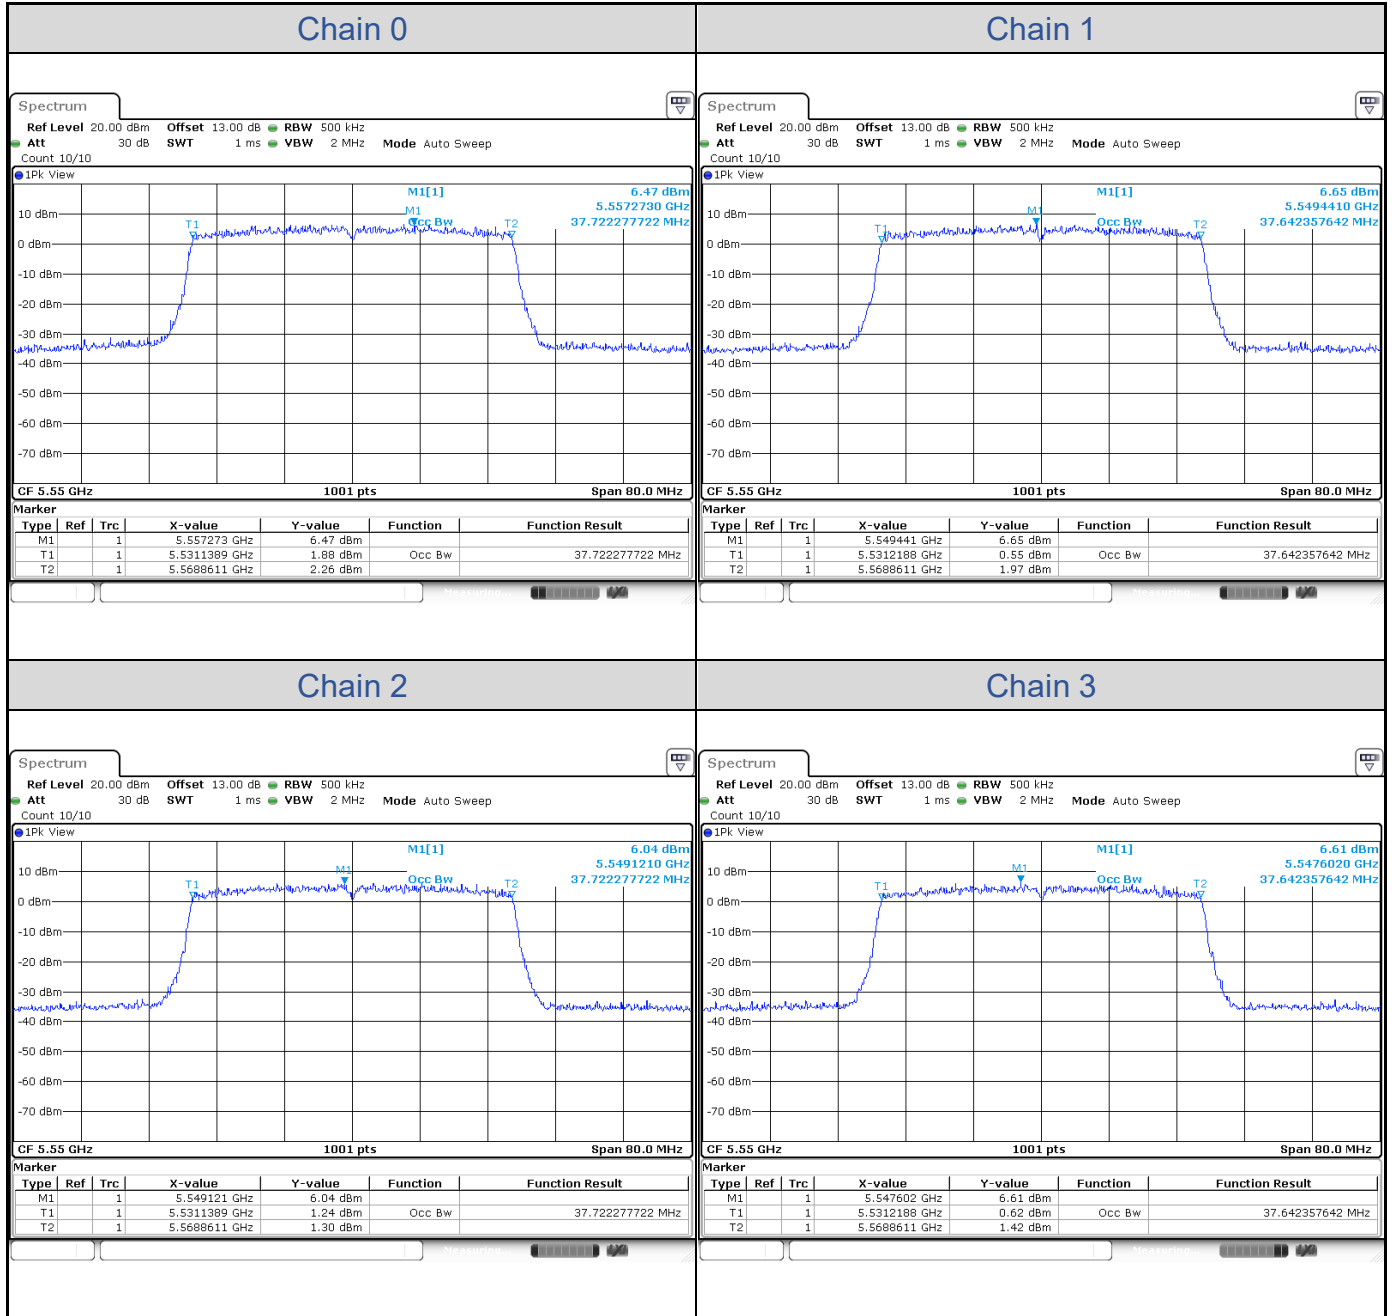

**802.11ax HE20-Channel 140**

**802.11ax HE40**

Band	Channel	Frequency (MHz)	99% Bandwidth (MHz)			
			Chain 0	Chain 1	Chain 2	Chain 3
U-NII-2A	54	5270	37.56	37.64	37.64	37.64
	62	5310	37.64	37.64	37.64	37.64
U-NII-2C	102	5510	37.56	37.72	37.64	37.72
	110	5550	37.72	37.64	37.72	37.64
	134	5670	37.64	37.56	37.64	37.64

**802.11ax HE40-Channel 54**

**802.11ax HE40-Channel 62**

**802.11ax HE40-Channel 102**

**802.11ax HE40-Channel 110**

**802.11ax HE40-Channel 134**

**802.11ax HE80**

Band	Channel	Frequency (MHz)	99% Bandwidth (MHz)			
			Chain 0	Chain 1	Chain 2	Chain 3
U-NII-2A	58	5290	77.20	77.20	77.20	77.20
U-NII-2C	106	5530	77.04	77.04	77.04	77.20