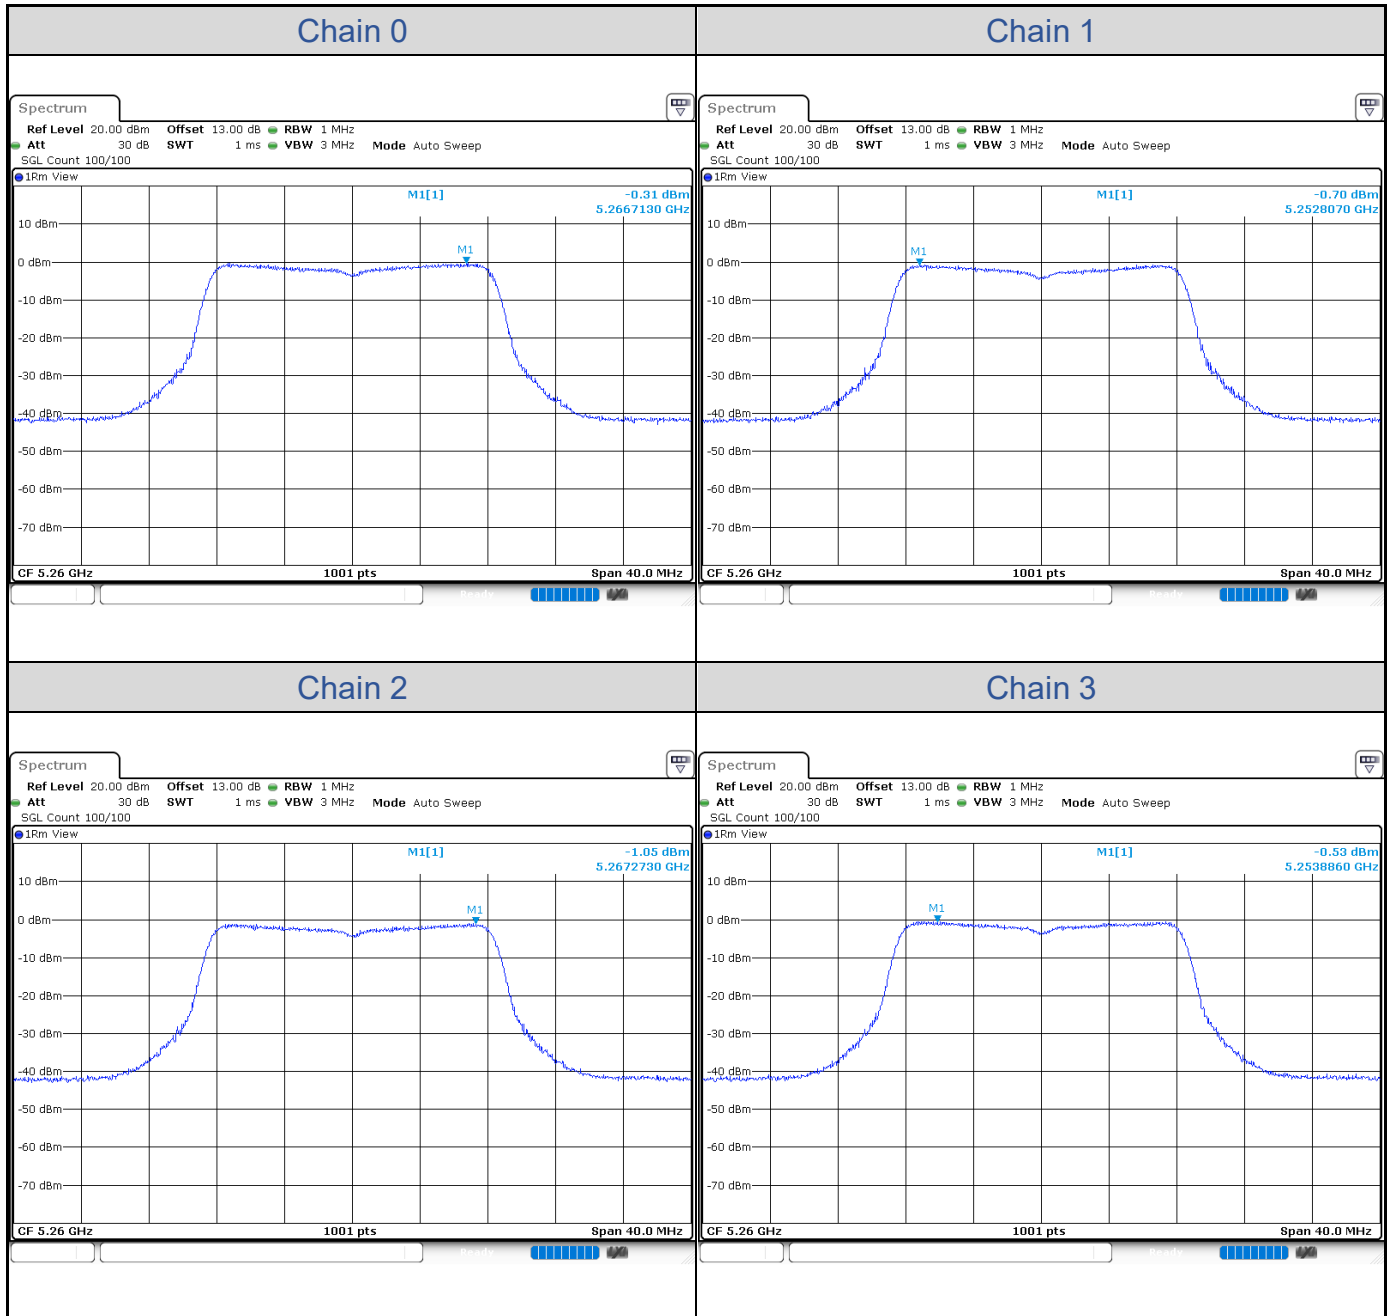

Test Result of Power Spectral Density

802.11a

Band	Channel	Frequency (MHz)	PSD without Duty Factor (dBm/MHz)				Total PSD with Duty Factor (dBm/MHz)	Maximum Limit (dBm/MHz)	Pass / Fail
			Chain 0	Chain 1	Chain 2	Chain 3			
U-NII-2A	52	5260	-0.31	-0.70	-1.05	-0.53	5.56	5.62	Pass
	60	5300	-0.23	-0.86	-1.05	-0.37	5.59	5.62	Pass
	64	5320	-0.63	-0.62	-1.11	-0.30	5.55	5.62	Pass
U-NII-2C	100	5500	-0.67	-1.54	-1.09	-0.74	5.21	5.55	Pass
	116	5580	-0.16	-0.87	-1.37	-0.75	5.44	5.55	Pass
	140	5700	-0.51	-0.85	-1.11	-0.60	5.44	5.55	Pass

802.11a-Channel 52