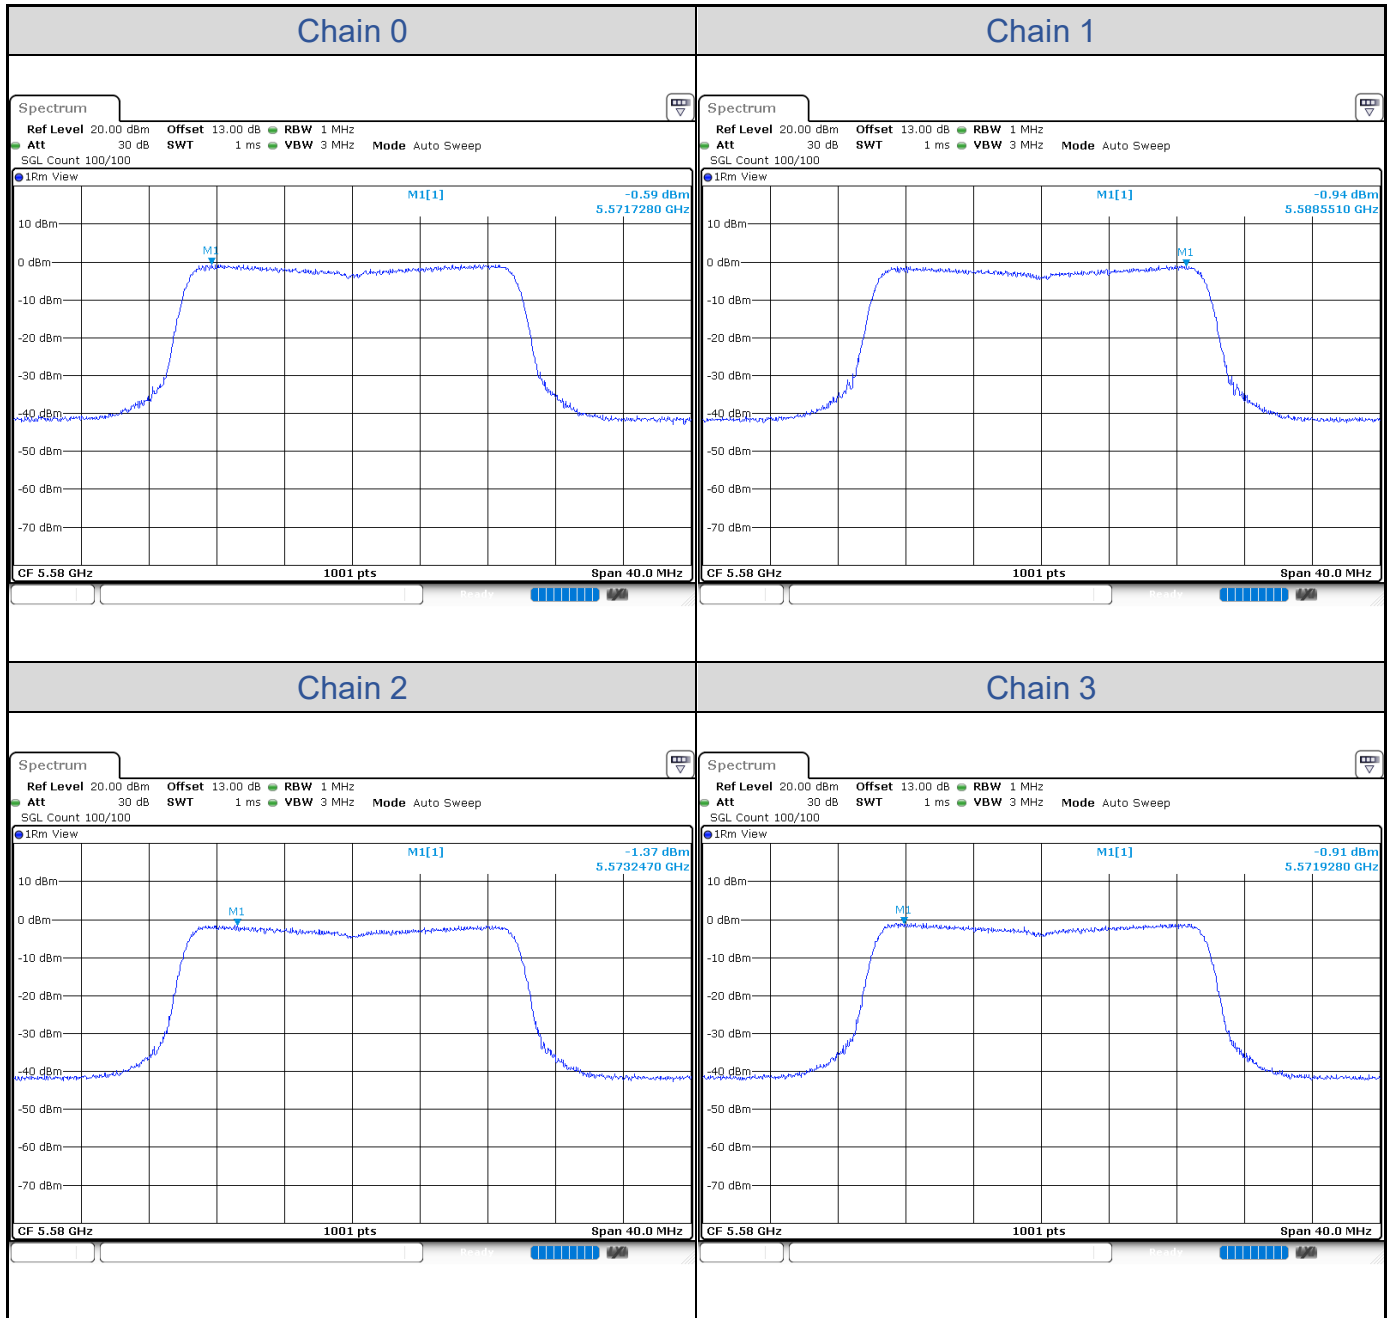

802.11ax HE20-Channel 52

802.11ax HE20-Channel 60

802.11ax HE20-Channel 64

802.11ax HE20-Channel 100

802.11ax HE20-Channel 116

802.11ax HE20-Channel 140

**802.11ax HE40**

Band	Channel	Frequency (MHz)	PSD without Duty Factor (dBm/MHz)				Total PSD with Duty Factor (dBm/MHz)	Maximum Limit (dBm/MHz)	Pass / Fail
			Chain 0	Chain 1	Chain 2	Chain 3			
U-NII-2A	54	5270	-1.57	-0.76	-0.74	-0.76	5.17	5.62	Pass
	62	5310	-0.71	-1.12	-0.28	-1.07	5.33	5.62	Pass
U-NII-2C	102	5510	-0.83	-0.89	-0.86	-1.21	5.17	5.55	Pass
	110	5550	-0.42	-0.80	-0.89	-1.29	5.28	5.55	Pass
	134	5670	-0.24	-0.98	-0.69	-0.80	5.45	5.55	Pass