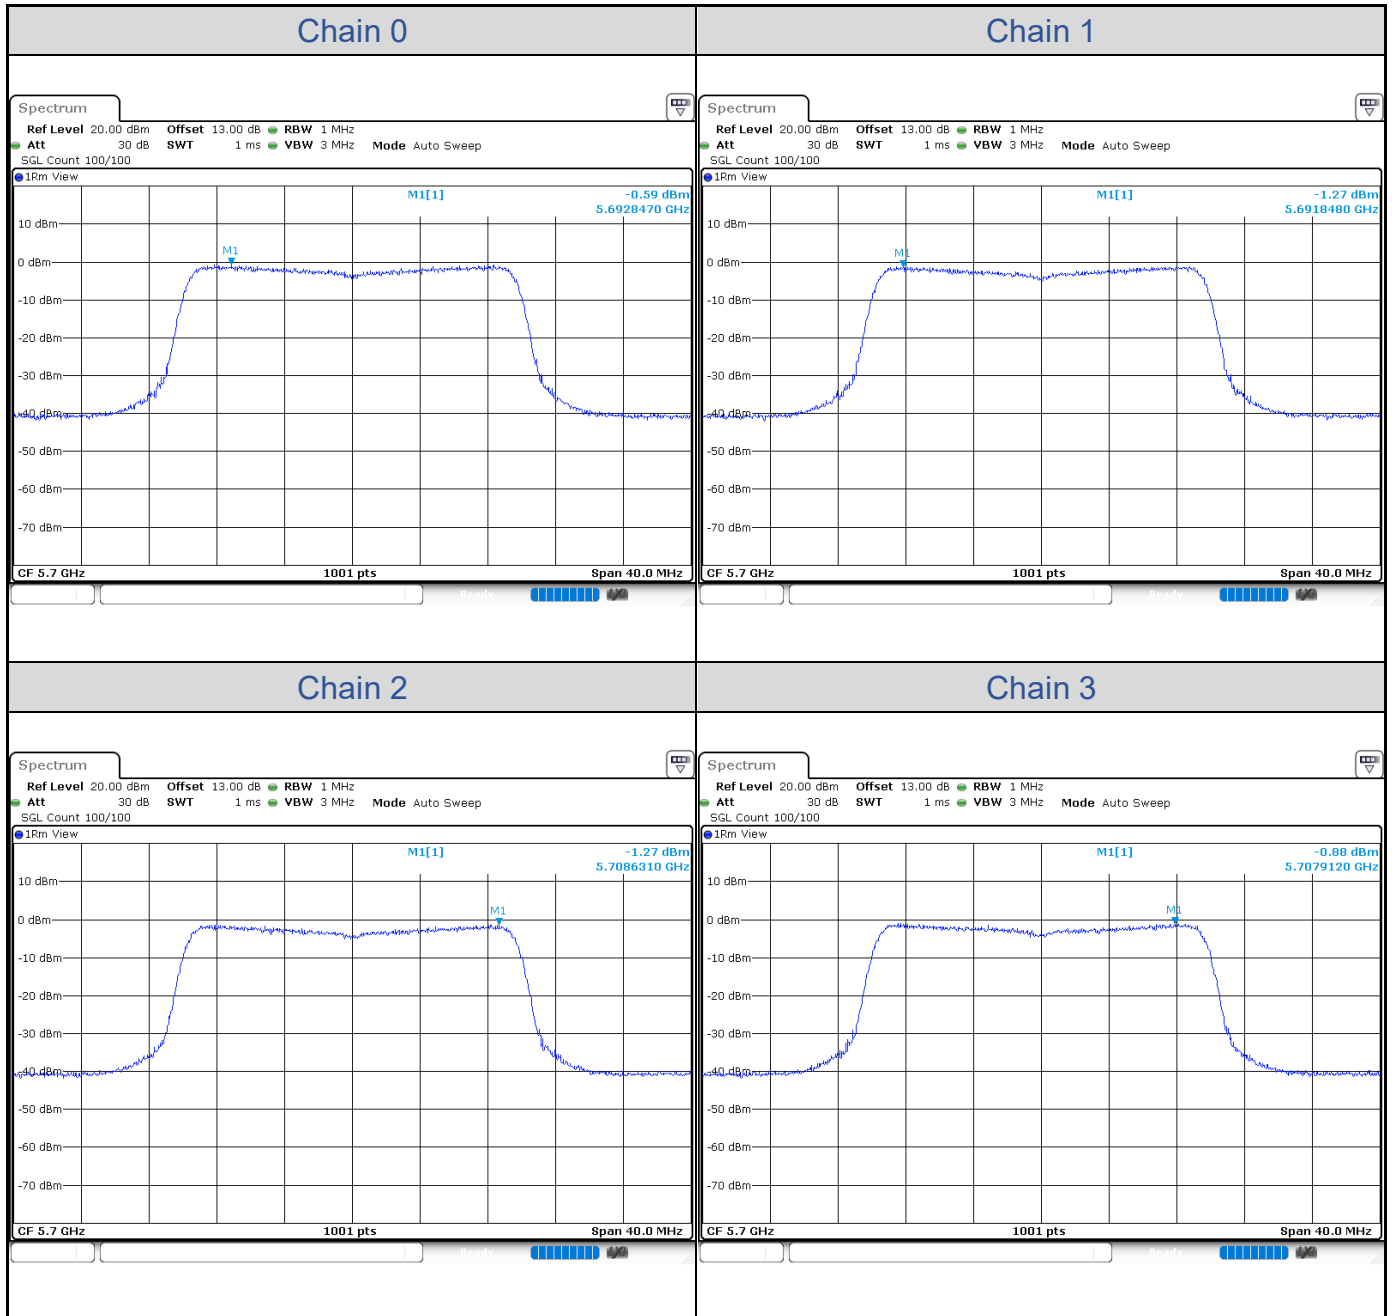

802.11ax HE20-Channel 52

802.11ax HE20-Channel 60

802.11ax HE20-Channel 64

802.11ax HE20-Channel 100

802.11ax HE20-Channel 116

802.11ax HE20-Channel 140

**802.11ax HE40**

Band	Channel	Frequency (MHz)	PSD without Duty Factor (dBm/MHz)				Total PSD with Duty Factor (dBm/MHz)	Maximum Limit (dBm/MHz)	Pass / Fail
			Chain 0	Chain 1	Chain 2	Chain 3			
U-NII-2A	54	5270	-1.57	-0.76	-0.74	-0.76	5.17	5.62	Pass
	62	5310	-0.71	-1.12	-0.28	-1.07	5.33	5.62	Pass
U-NII-2C	102	5510	-0.83	-0.89	-0.86	-1.21	5.17	5.55	Pass
	110	5550	-0.42	-0.80	-0.89	-1.29	5.28	5.55	Pass
	134	5670	-0.24	-0.98	-0.69	-0.80	5.45	5.55	Pass