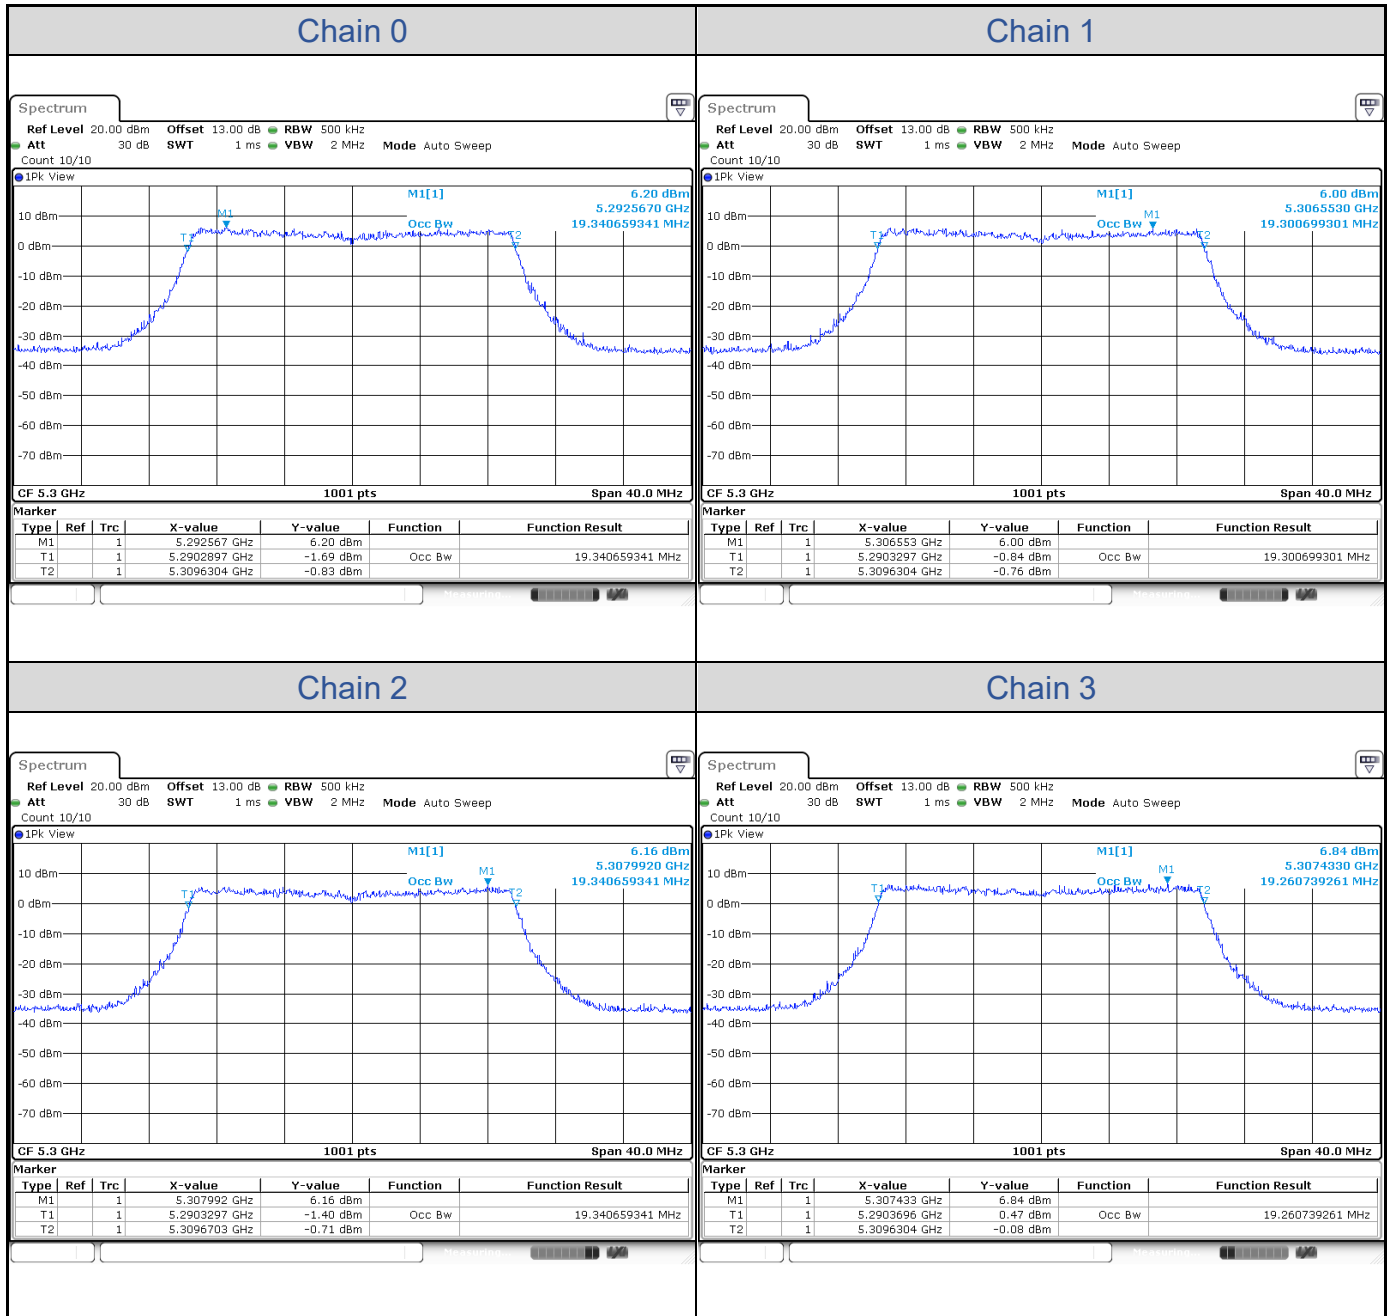

802.11ax HE160-Channel 50

Test Result of 99% Occupied Bandwidth
802.11a

| Band | Channel | Frequency (MHz) | 99% Bandwidth (MHz) | | | |
|----------|---------|-----------------|---------------------|---------|---------|---------|
| | | | Chain 0 | Chain 1 | Chain 2 | Chain 3 |
| U-NII-2A | 52 | 5260 | 17.06 | 16.94 | 17.02 | 16.94 |
| | 60 | 5300 | 17.06 | 16.98 | 16.94 | 16.94 |
| | 64 | 5320 | 17.02 | 16.98 | 16.98 | 16.94 |
| U-NII-2C | 100 | 5500 | 17.06 | 16.98 | 16.98 | 16.90 |
| | 116 | 5580 | 17.06 | 17.02 | 16.98 | 16.90 |
| | 140 | 5700 | 17.06 | 17.02 | 16.98 | 16.94 |

802.11a-Channel 52

802.11a-Channel 60

802.11a-Channel 64

802.11a-Channel 100

802.11a-Channel 116

802.11a-Channel 140

802.11ax HE20

| Band | Channel | Frequency (MHz) | 99% Bandwidth (MHz) | | | |
|----------|---------|-----------------|---------------------|---------|---------|---------|
| | | | Chain 0 | Chain 1 | Chain 2 | Chain 3 |
| U-NII-2A | 52 | 5260 | 19.30 | 19.30 | 19.30 | 19.30 |
| | 60 | 5300 | 19.34 | 19.30 | 19.34 | 19.26 |
| | 64 | 5320 | 19.30 | 19.30 | 19.30 | 19.26 |
| U-NII-2C | 100 | 5500 | 19.30 | 19.30 | 19.30 | 19.30 |
| | 116 | 5580 | 19.30 | 19.26 | 19.30 | 19.26 |
| | 140 | 5700 | 19.30 | 19.30 | 19.30 | 19.26 |

802.11ax HE20-Channel 52

802.11ax HE20-Channel 60

802.11ax HE20-Channel 64

802.11ax HE20-Channel 100

802.11ax HE20-Channel 116
