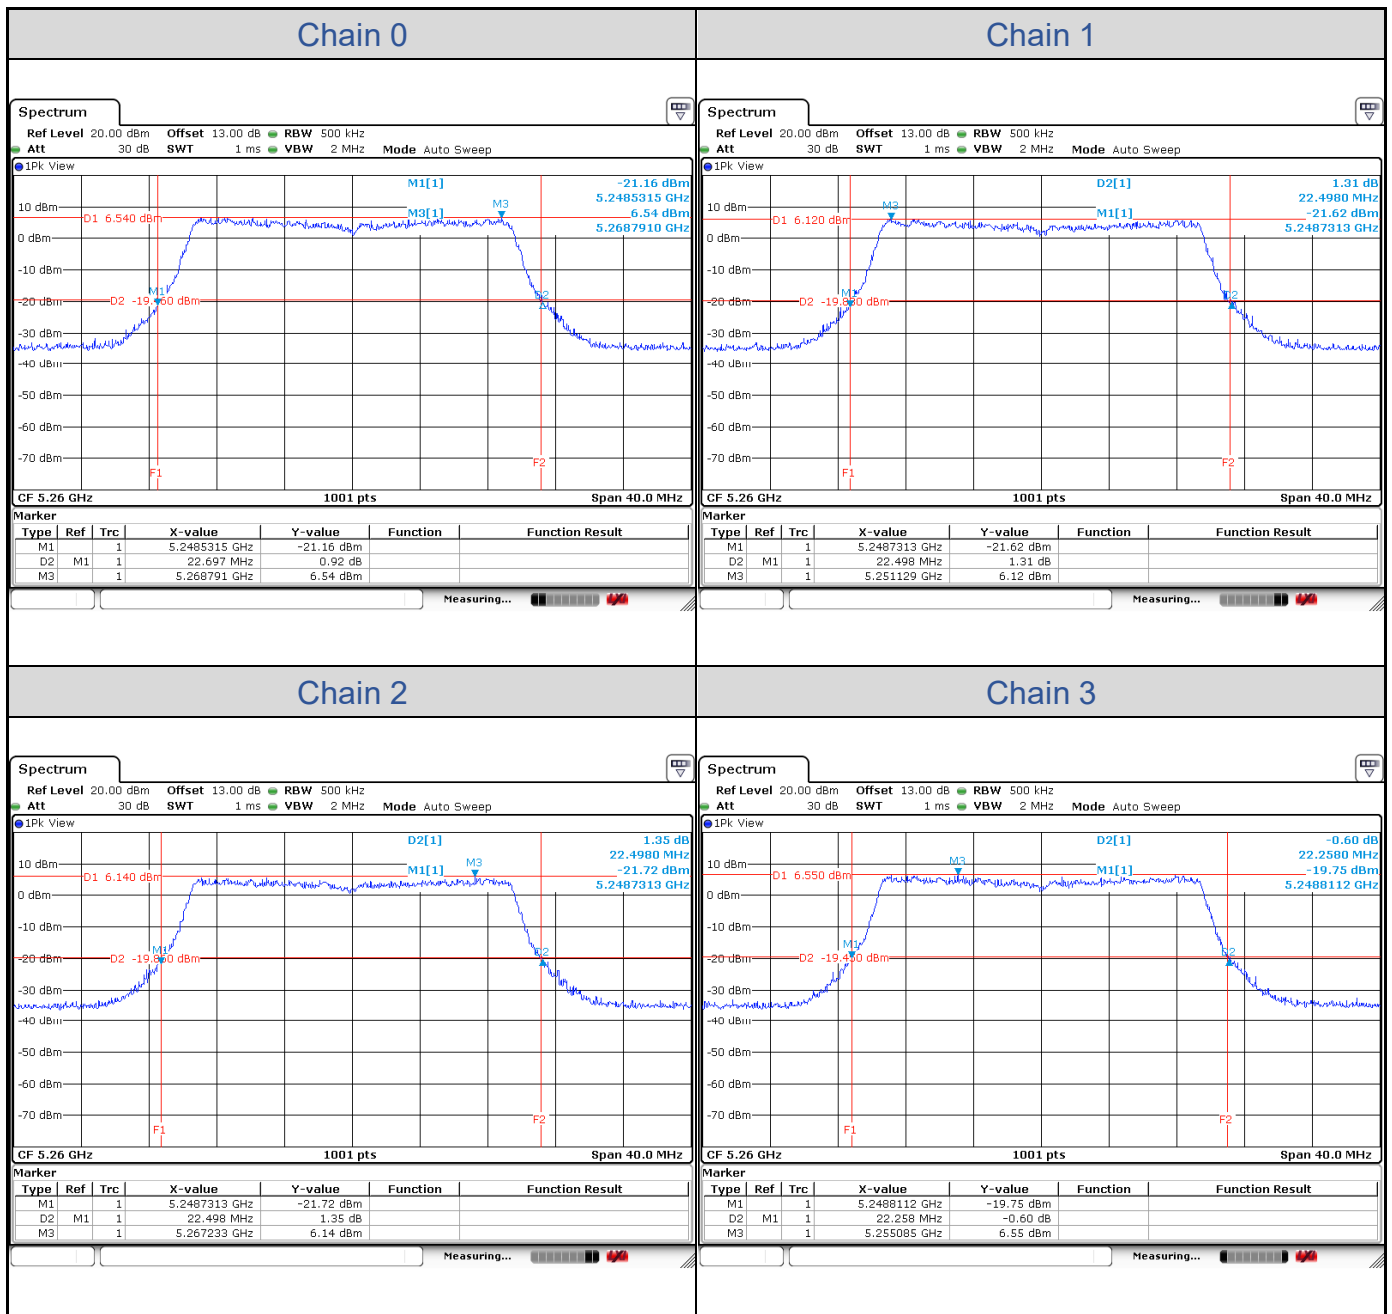

Appendix A: Test Results of Conducted Test

Test Result of 26 dB Bandwidth

802.11a

| Band | Channel | Frequency (MHz) | 26 dB Bandwidth (MHz) | | | |
|----------|---------|-----------------|-----------------------|---------|---------|---------|
| | | | Chain 0 | Chain 1 | Chain 2 | Chain 3 |
| U-NII-2A | 52 | 5260 | 21.18 | 21.22 | 21.26 | 20.50 |
| | 60 | 5300 | 21.74 | 21.02 | 21.54 | 20.66 |
| | 64 | 5320 | 21.18 | 21.50 | 21.22 | 20.74 |
| U-NII-2C | 100 | 5500 | 21.22 | 21.46 | 21.26 | 21.06 |
| | 116 | 5580 | 21.38 | 21.54 | 21.14 | 20.46 |
| | 140 | 5700 | 21.22 | 21.26 | 21.02 | 20.86 |

802.11a-Channel 52

802.11a-Channel 60

802.11a-Channel 64

802.11a-Channel 100

802.11a-Channel 116

802.11a-Channel 140

802.11ax HE20

| Band | Channel | Frequency (MHz) | 26 dB Bandwidth (MHz) | | | |
|----------|---------|-----------------|-----------------------|---------|---------|---------|
| | | | Chain 0 | Chain 1 | Chain 2 | Chain 3 |
| U-NII-2A | 52 | 5260 | 22.70 | 22.50 | 22.50 | 22.26 |
| | 60 | 5300 | 22.66 | 22.78 | 22.70 | 22.38 |
| | 64 | 5320 | 22.58 | 22.54 | 22.66 | 22.50 |
| U-NII-2C | 100 | 5500 | 22.78 | 22.22 | 22.42 | 22.46 |
| | 116 | 5580 | 22.78 | 22.58 | 22.54 | 22.62 |
| | 140 | 5700 | 22.58 | 22.54 | 22.42 | 22.78 |

802.11ax HE20-Channel 52

802.11ax HE20-Channel 60

802.11ax HE20-Channel 64

802.11ax HE20-Channel 100

802.11ax HE20-Channel 116

802.11ax HE20-Channel 140

802.11ax HE40

| Band | Channel | Frequency (MHz) | 26 dB Bandwidth (MHz) | | | |
|----------|---------|-----------------|-----------------------|---------|---------|---------|
| | | | Chain 0 | Chain 1 | Chain 2 | Chain 3 |
| U-NII-2A | 54 | 5270 | 40.76 | 40.36 | 40.28 | 40.36 |
| | 62 | 5310 | 40.28 | 40.84 | 40.44 | 40.60 |
| U-NII-2C | 102 | 5510 | 40.36 | 40.60 | 40.44 | 40.36 |
| | 110 | 5500 | 40.36 | 40.52 | 40.36 | 40.20 |
| | 134 | 5670 | 40.60 | 40.36 | 40.68 | 40.52 |