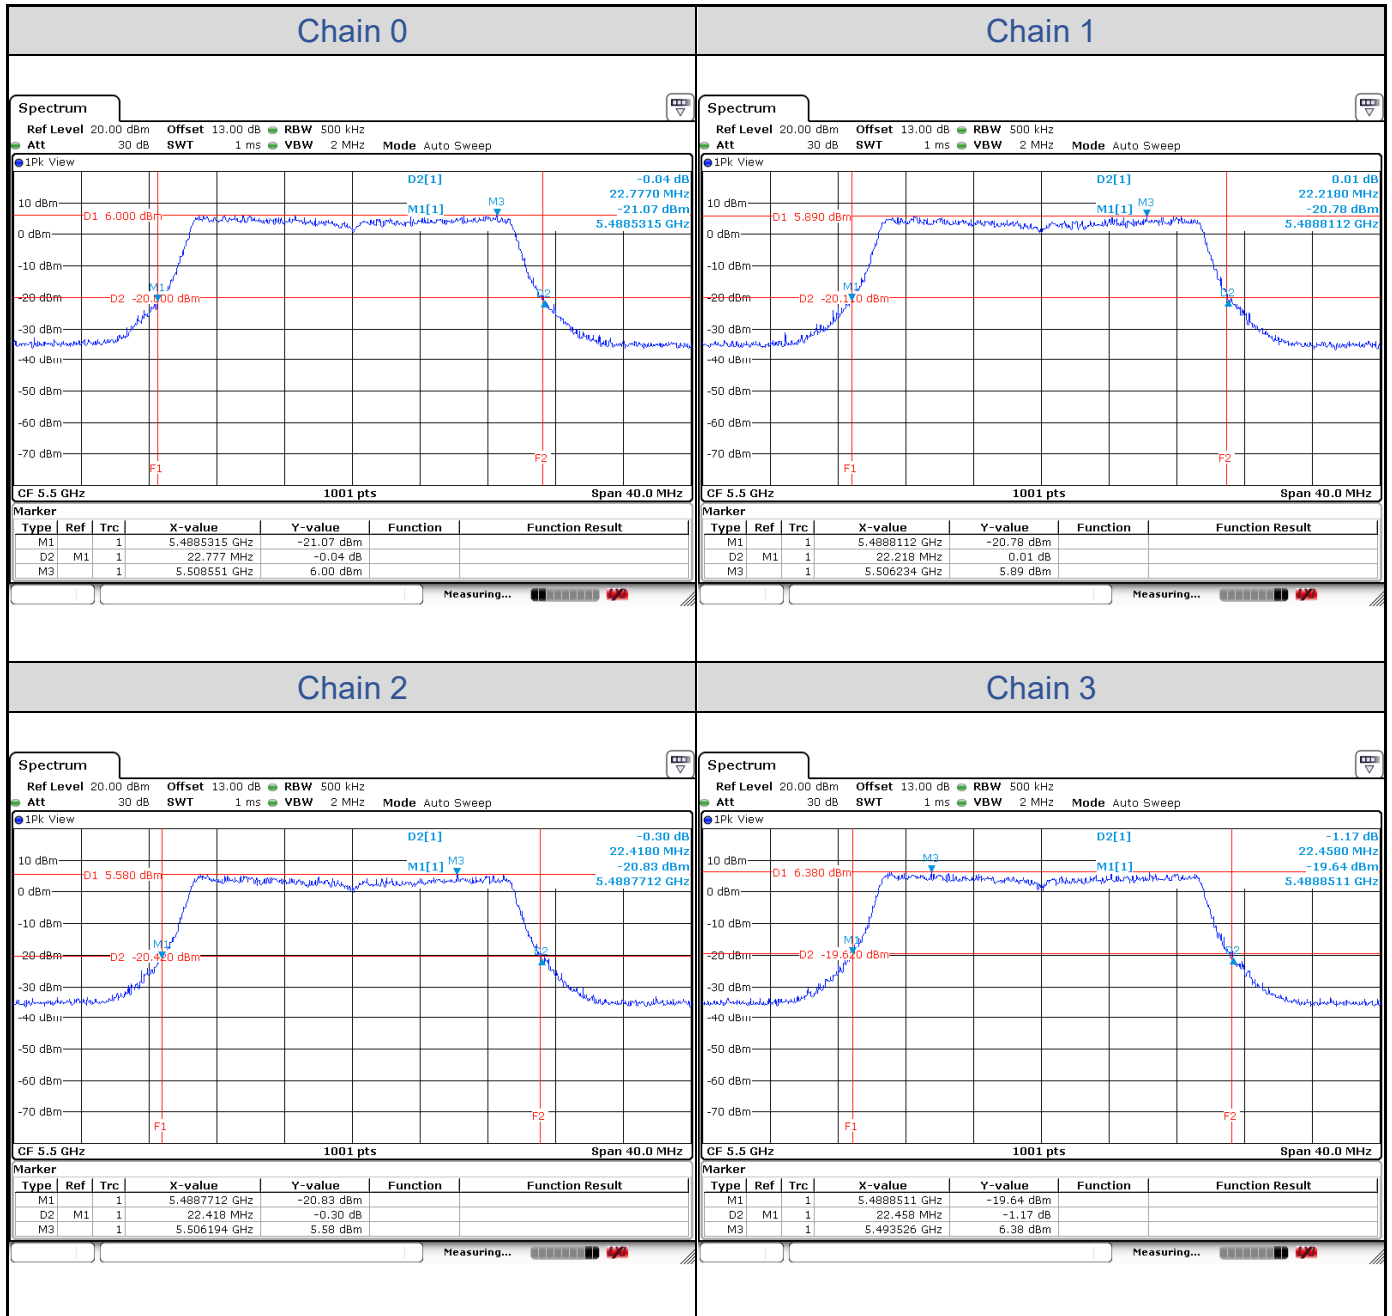

Appendix A: Test Results of Conducted Test

Test Result of 26 dB Bandwidth

802.11a

| Band | Channel | Frequency (MHz) | 26 dB Bandwidth (MHz) | | | |
|----------|---------|-----------------|-----------------------|---------|---------|---------|
| | | | Chain 0 | Chain 1 | Chain 2 | Chain 3 |
| U-NII-2A | 52 | 5260 | 21.18 | 21.22 | 21.26 | 20.50 |
| | 60 | 5300 | 21.74 | 21.02 | 21.54 | 20.66 |
| | 64 | 5320 | 21.18 | 21.50 | 21.22 | 20.74 |
| U-NII-2C | 100 | 5500 | 21.22 | 21.46 | 21.26 | 21.06 |
| | 116 | 5580 | 21.38 | 21.54 | 21.14 | 20.46 |
| | 140 | 5700 | 21.22 | 21.26 | 21.02 | 20.86 |

802.11a-Channel 52

802.11a-Channel 60

802.11a-Channel 64

802.11a-Channel 100

802.11a-Channel 116

802.11a-Channel 140

802.11ax HE20

| Band | Channel | Frequency (MHz) | 26 dB Bandwidth (MHz) | | | |
|----------|---------|-----------------|-----------------------|---------|---------|---------|
| | | | Chain 0 | Chain 1 | Chain 2 | Chain 3 |
| U-NII-2A | 52 | 5260 | 22.70 | 22.50 | 22.50 | 22.26 |
| | 60 | 5300 | 22.66 | 22.78 | 22.70 | 22.38 |
| | 64 | 5320 | 22.58 | 22.54 | 22.66 | 22.50 |
| U-NII-2C | 100 | 5500 | 22.78 | 22.22 | 22.42 | 22.46 |
| | 116 | 5580 | 22.78 | 22.58 | 22.54 | 22.62 |
| | 140 | 5700 | 22.58 | 22.54 | 22.42 | 22.78 |

802.11ax HE20-Channel 52

802.11ax HE20-Channel 60

802.11ax HE20-Channel 64

802.11ax HE20-Channel 100

802.11ax HE20-Channel 116

802.11ax HE20-Channel 140

802.11ax HE40

| Band | Channel | Frequency (MHz) | 26 dB Bandwidth (MHz) | | | |
|----------|---------|-----------------|-----------------------|---------|---------|---------|
| | | | Chain 0 | Chain 1 | Chain 2 | Chain 3 |
| U-NII-2A | 54 | 5270 | 40.76 | 40.36 | 40.28 | 40.36 |
| | 62 | 5310 | 40.28 | 40.84 | 40.44 | 40.60 |
| U-NII-2C | 102 | 5510 | 40.36 | 40.60 | 40.44 | 40.36 |
| | 110 | 5500 | 40.36 | 40.52 | 40.36 | 40.20 |
| | 134 | 5670 | 40.60 | 40.36 | 40.68 | 40.52 |