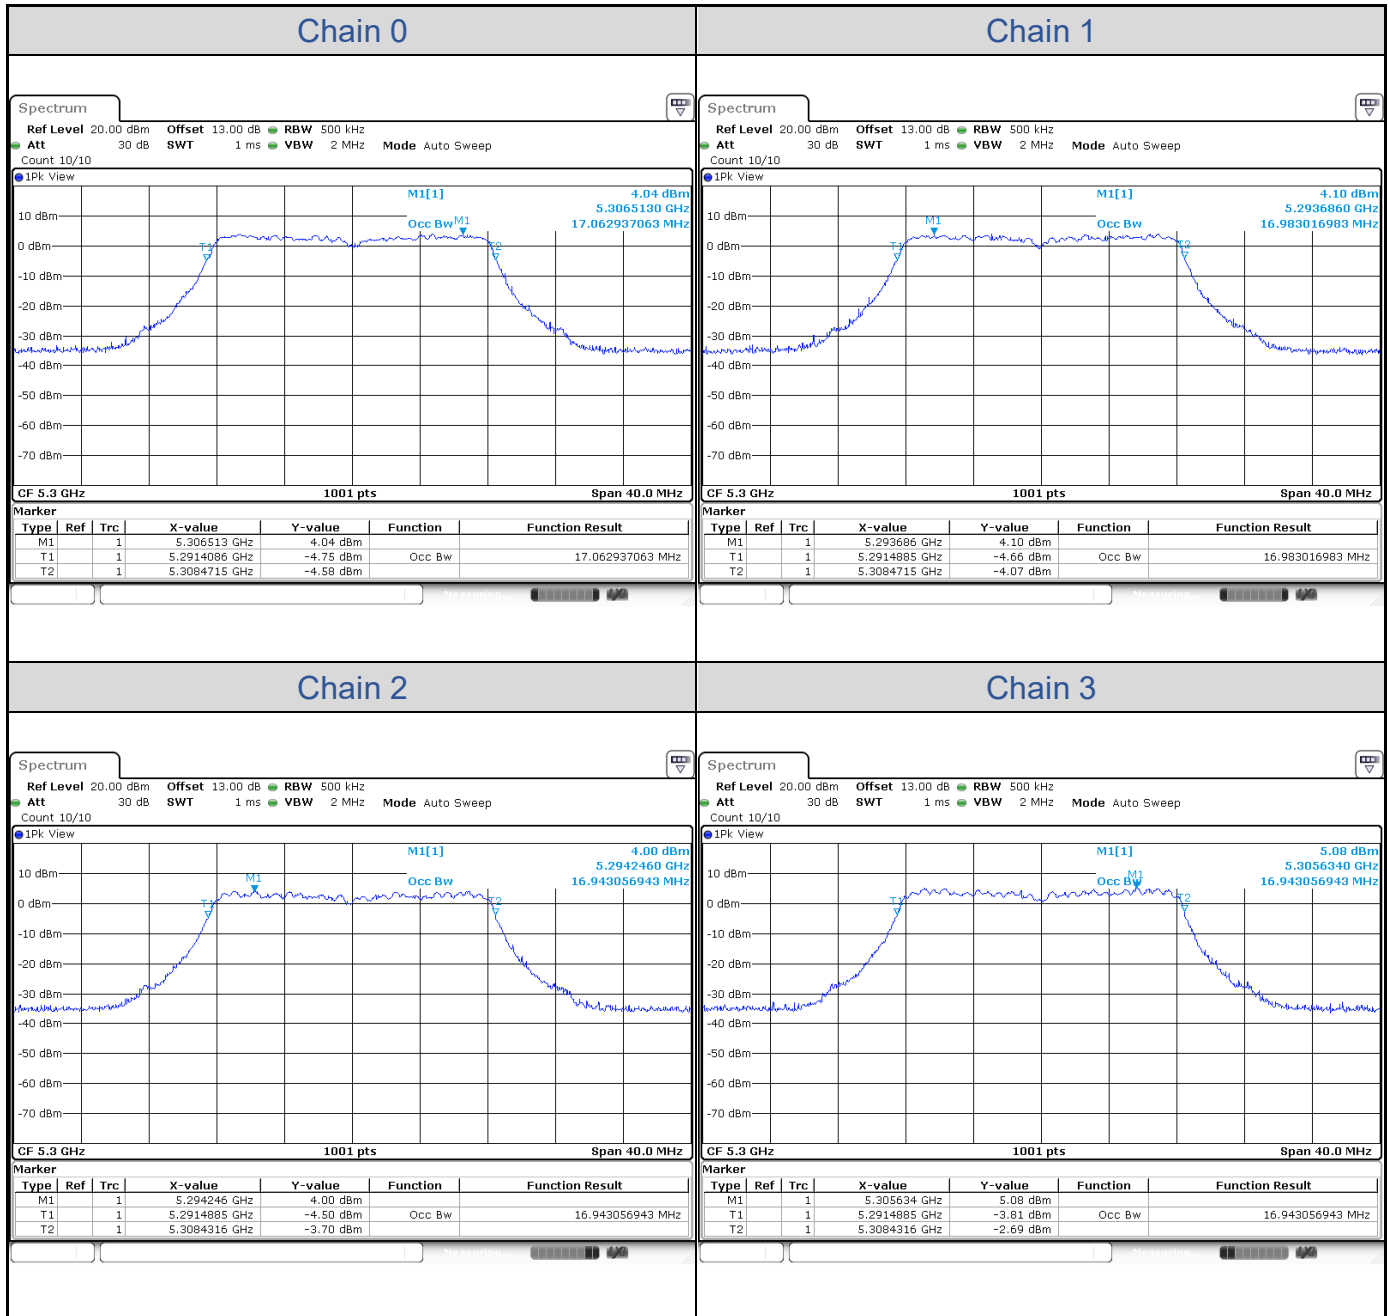

802.11a-Channel 60