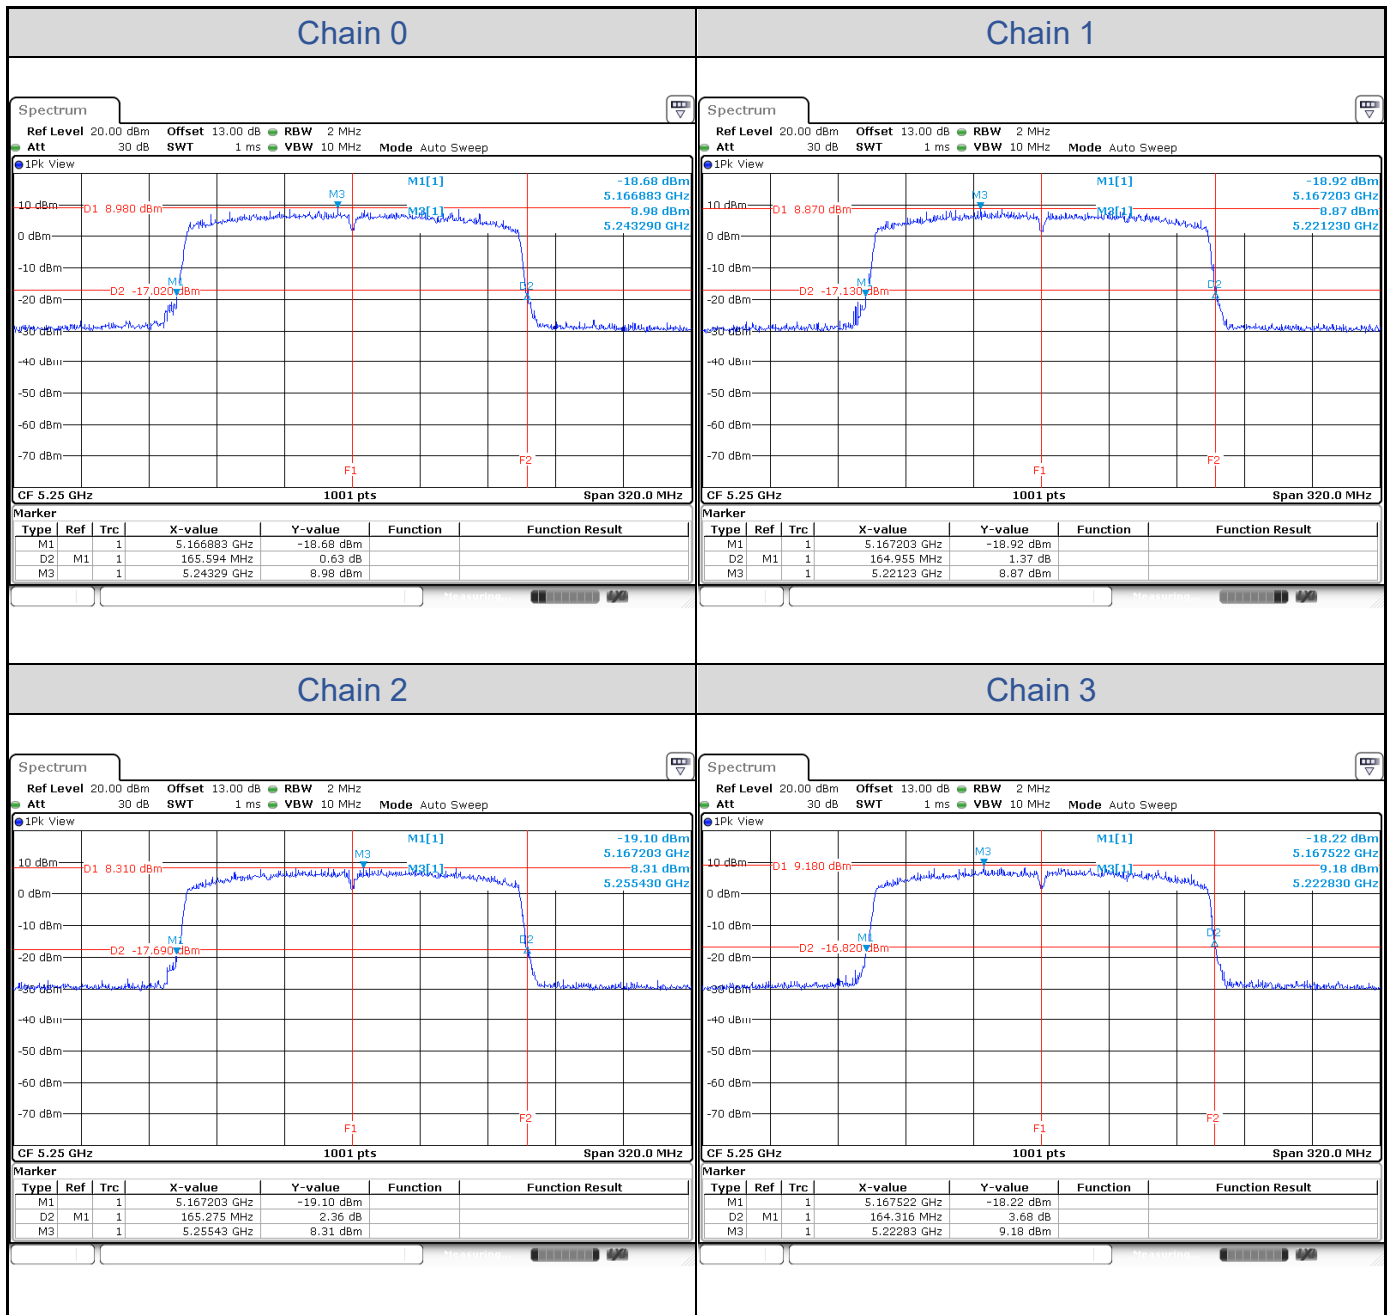

802.11ax HE40-Channel 54

802.11ax HE40-Channel 62

802.11ax HE40-Channel 102

802.11ax HE40-Channel 110

802.11ax HE40-Channel 134

802.11ax HE80

| Band | Channel | Frequency (MHz) | 26 dB Bandwidth (MHz) | | | |
|----------|---------|-----------------|-----------------------|---------|---------|---------|
| | | | Chain 0 | Chain 1 | Chain 2 | Chain 3 |
| U-NII-2A | 58 | 5290 | 82.48 | 82.32 | 82.16 | 82.48 |
| U-NII-2C | 106 | 5530 | 82.00 | 82.00 | 81.68 | 82.16 |

802.11ax HE80-Channel 58

802.11ax HE80-Channel 106

802.11ax HE160

| Band | Channel | Frequency (MHz) | 26 dB Bandwidth (MHz) | | | |
|----------|---------|-----------------|-----------------------|---------|---------|---------|
| | | | Chain 0 | Chain 1 | Chain 2 | Chain 3 |
| U-NII-1 | 50 | 5250 | 83.12 | 82.80 | 82.80 | 82.48 |
| U-NII-2A | 50 | 5250 | 82.48 | 82.16 | 82.48 | 81.84 |

802.11ax HE160-Channel 50

Test Result of 99% Occupied Bandwidth
802.11a

| Band | Channel | Frequency (MHz) | 99% Bandwidth (MHz) | | | |
|----------|---------|-----------------|---------------------|---------|---------|---------|
| | | | Chain 0 | Chain 1 | Chain 2 | Chain 3 |
| U-NII-2A | 52 | 5260 | 17.06 | 16.94 | 17.02 | 16.94 |
| | 60 | 5300 | 17.06 | 16.98 | 16.94 | 16.94 |
| | 64 | 5320 | 17.02 | 16.98 | 16.98 | 16.94 |
| U-NII-2C | 100 | 5500 | 17.06 | 16.98 | 16.98 | 16.90 |
| | 116 | 5580 | 17.06 | 17.02 | 16.98 | 16.90 |
| | 140 | 5700 | 17.06 | 17.02 | 16.98 | 16.94 |