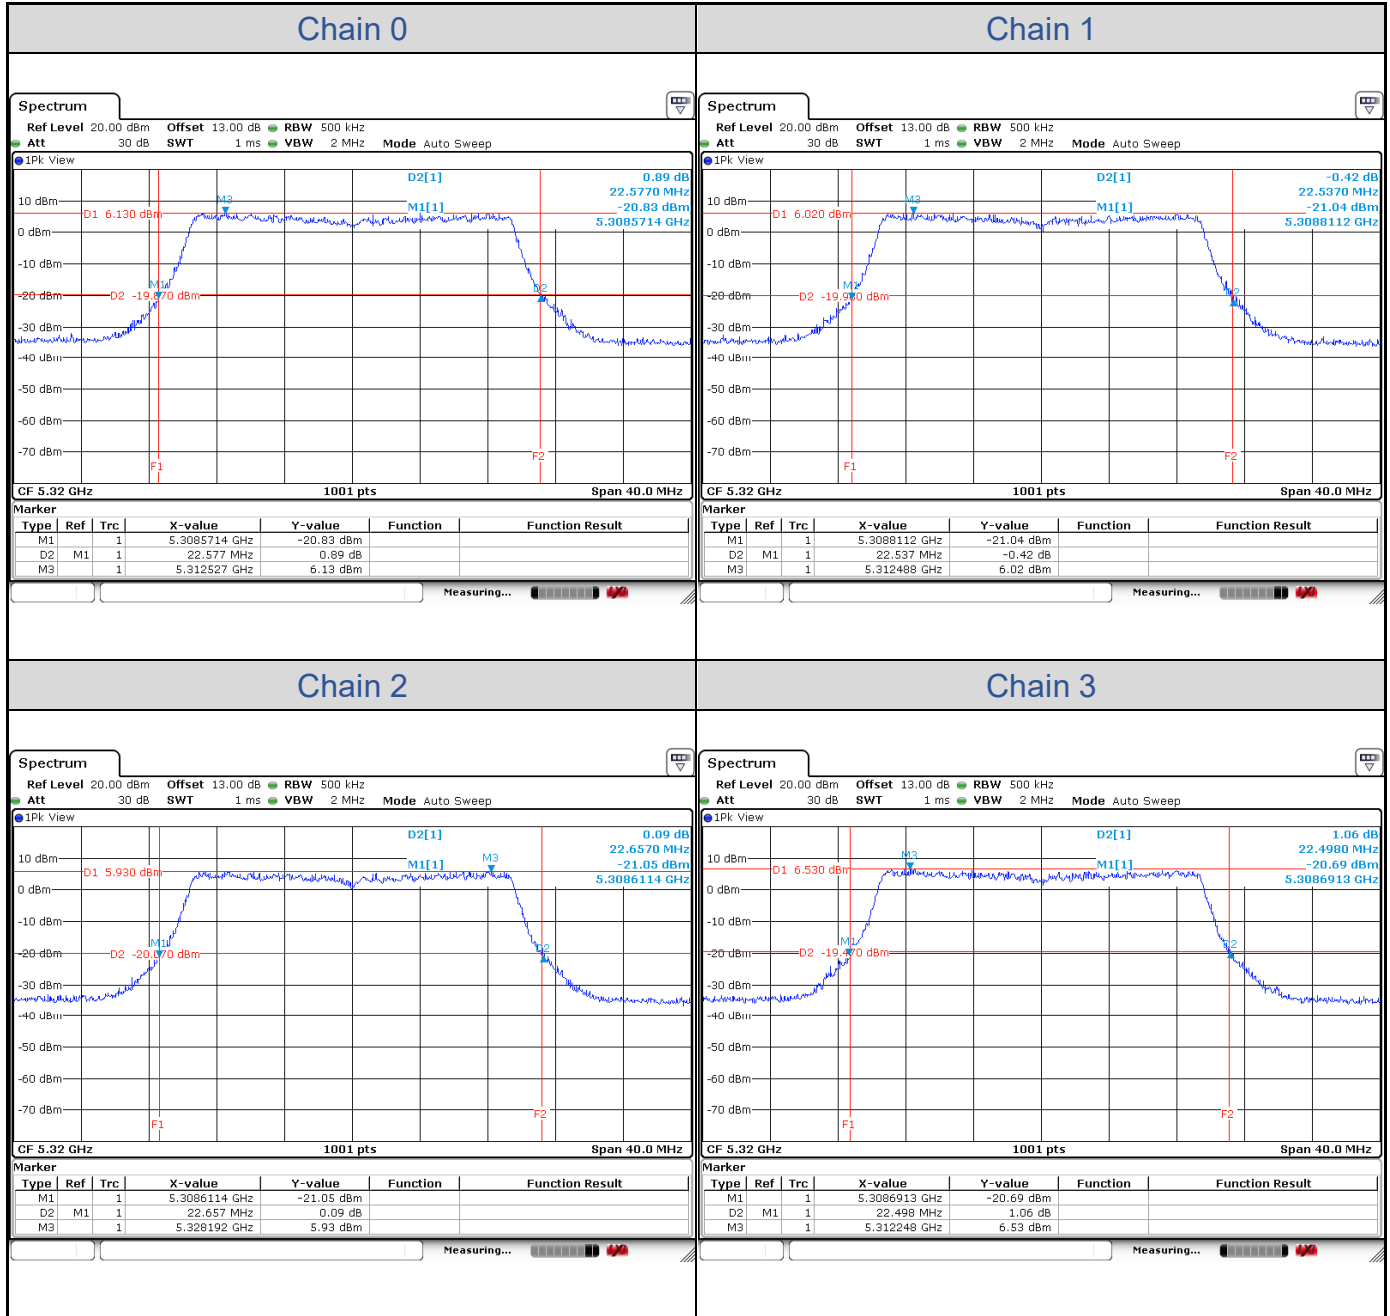

Appendix A: Test Results of Conducted Test

Test Result of 26 dB Bandwidth

802.11a

| Band | Channel | Frequency (MHz) | 26 dB Bandwidth (MHz) | | | |
|----------|---------|-----------------|-----------------------|---------|---------|---------|
| | | | Chain 0 | Chain 1 | Chain 2 | Chain 3 |
| U-NII-2A | 52 | 5260 | 21.18 | 21.22 | 21.26 | 20.50 |
| | 60 | 5300 | 21.74 | 21.02 | 21.54 | 20.66 |
| | 64 | 5320 | 21.18 | 21.50 | 21.22 | 20.74 |
| U-NII-2C | 100 | 5500 | 21.22 | 21.46 | 21.26 | 21.06 |
| | 116 | 5580 | 21.38 | 21.54 | 21.14 | 20.46 |
| | 140 | 5700 | 21.22 | 21.26 | 21.02 | 20.86 |

802.11a-Channel 52

802.11a-Channel 60

802.11a-Channel 64

802.11a-Channel 100

802.11a-Channel 116

802.11a-Channel 140

802.11ax HE20

| Band | Channel | Frequency (MHz) | 26 dB Bandwidth (MHz) | | | |
|----------|---------|-----------------|-----------------------|---------|---------|---------|
| | | | Chain 0 | Chain 1 | Chain 2 | Chain 3 |
| U-NII-2A | 52 | 5260 | 22.70 | 22.50 | 22.50 | 22.26 |
| | 60 | 5300 | 22.66 | 22.78 | 22.70 | 22.38 |
| | 64 | 5320 | 22.58 | 22.54 | 22.66 | 22.50 |
| U-NII-2C | 100 | 5500 | 22.78 | 22.22 | 22.42 | 22.46 |
| | 116 | 5580 | 22.78 | 22.58 | 22.54 | 22.62 |
| | 140 | 5700 | 22.58 | 22.54 | 22.42 | 22.78 |

802.11ax HE20-Channel 52

802.11ax HE20-Channel 60

802.11ax HE20-Channel 64

802.11ax HE20-Channel 100

802.11ax HE20-Channel 116

802.11ax HE20-Channel 140

802.11ax HE40

| Band | Channel | Frequency (MHz) | 26 dB Bandwidth (MHz) | | | |
|----------|---------|-----------------|-----------------------|---------|---------|---------|
| | | | Chain 0 | Chain 1 | Chain 2 | Chain 3 |
| U-NII-2A | 54 | 5270 | 40.76 | 40.36 | 40.28 | 40.36 |
| | 62 | 5310 | 40.28 | 40.84 | 40.44 | 40.60 |
| U-NII-2C | 102 | 5510 | 40.36 | 40.60 | 40.44 | 40.36 |
| | 110 | 5500 | 40.36 | 40.52 | 40.36 | 40.20 |
| | 134 | 5670 | 40.60 | 40.36 | 40.68 | 40.52 |