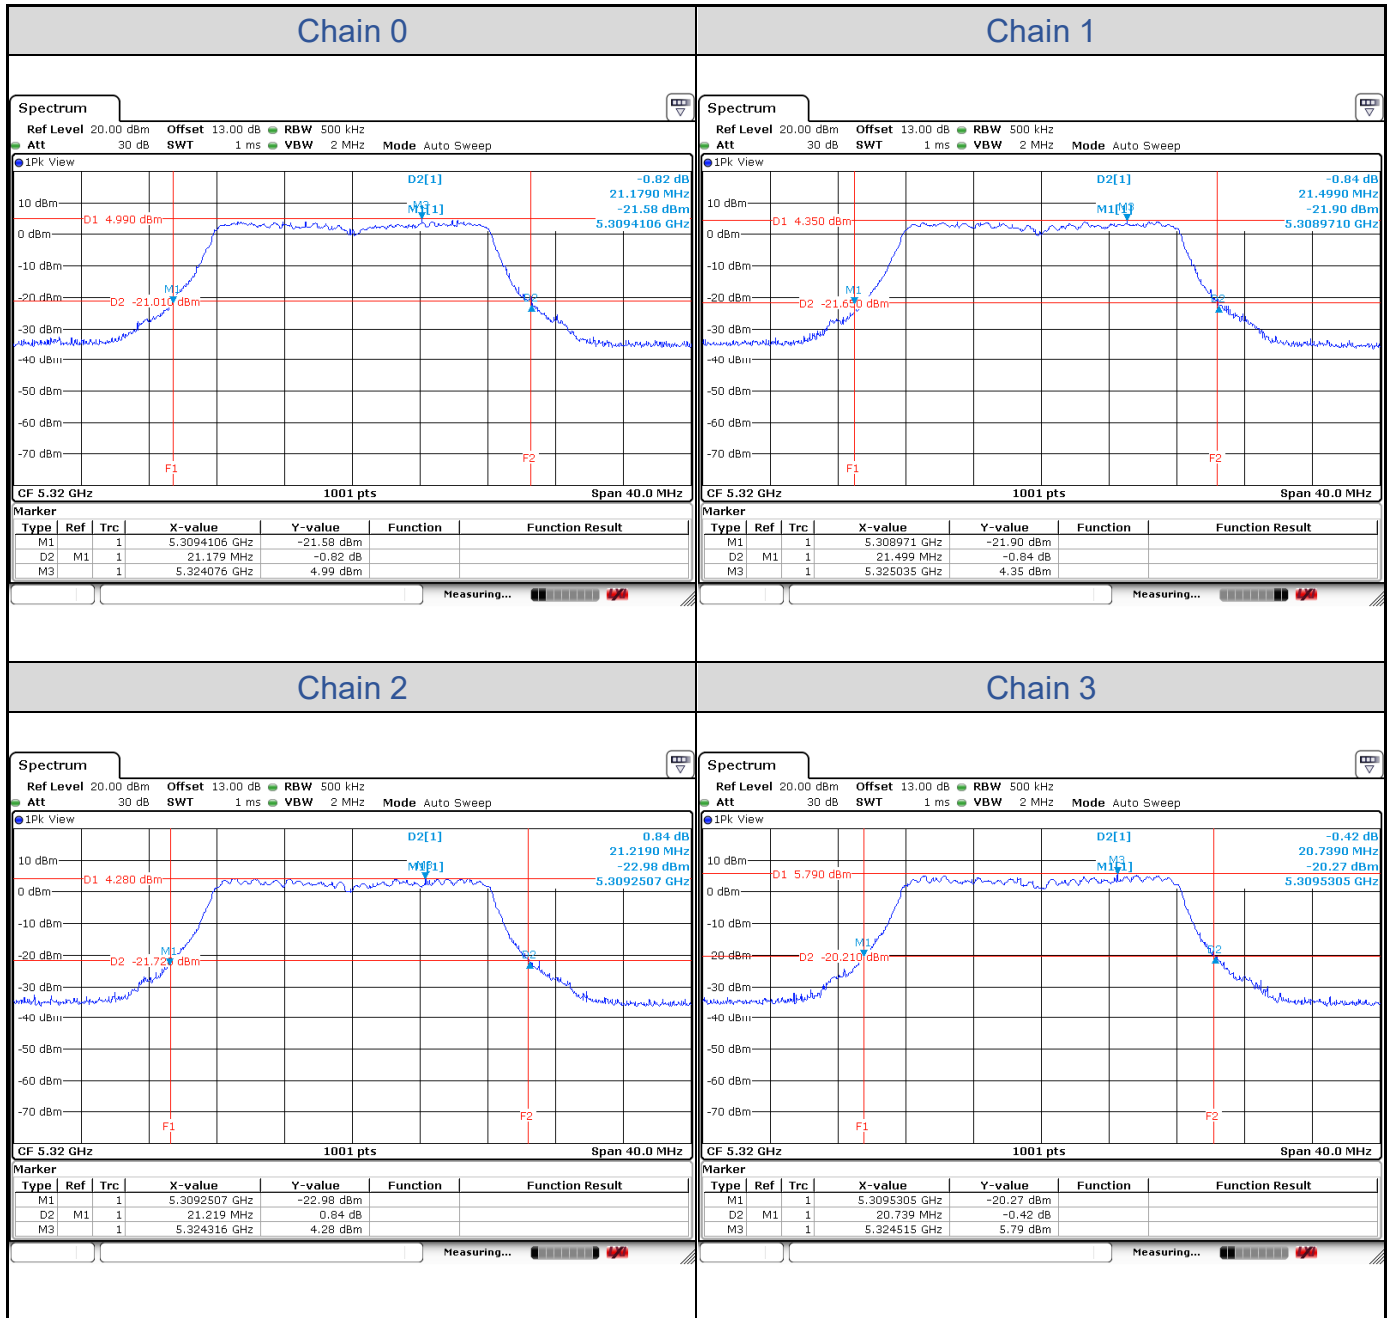

Appendix A: Test Results of Conducted Test

Test Result of 26 dB Bandwidth

802.11a

| Band | Channel | Frequency (MHz) | 26 dB Bandwidth (MHz) | | | |
|----------|---------|-----------------|-----------------------|---------|---------|---------|
| | | | Chain 0 | Chain 1 | Chain 2 | Chain 3 |
| U-NII-2A | 52 | 5260 | 21.18 | 21.22 | 21.26 | 20.50 |
| | 60 | 5300 | 21.74 | 21.02 | 21.54 | 20.66 |
| | 64 | 5320 | 21.18 | 21.50 | 21.22 | 20.74 |
| U-NII-2C | 100 | 5500 | 21.22 | 21.46 | 21.26 | 21.06 |
| | 116 | 5580 | 21.38 | 21.54 | 21.14 | 20.46 |
| | 140 | 5700 | 21.22 | 21.26 | 21.02 | 20.86 |

802.11a-Channel 52

802.11a-Channel 60

802.11a-Channel 64

802.11a-Channel 100

802.11a-Channel 116

802.11a-Channel 140

802.11ax HE20

| Band | Channel | Frequency (MHz) | 26 dB Bandwidth (MHz) | | | |
|----------|---------|-----------------|-----------------------|---------|---------|---------|
| | | | Chain 0 | Chain 1 | Chain 2 | Chain 3 |
| U-NII-2A | 52 | 5260 | 22.70 | 22.50 | 22.50 | 22.26 |
| | 60 | 5300 | 22.66 | 22.78 | 22.70 | 22.38 |
| | 64 | 5320 | 22.58 | 22.54 | 22.66 | 22.50 |
| U-NII-2C | 100 | 5500 | 22.78 | 22.22 | 22.42 | 22.46 |
| | 116 | 5580 | 22.78 | 22.58 | 22.54 | 22.62 |
| | 140 | 5700 | 22.58 | 22.54 | 22.42 | 22.78 |

802.11ax HE20-Channel 52

802.11ax HE20-Channel 60

802.11ax HE20-Channel 64

802.11ax HE20-Channel 100

802.11ax HE20-Channel 116

802.11ax HE20-Channel 140

802.11ax HE40

| Band | Channel | Frequency (MHz) | 26 dB Bandwidth (MHz) | | | |
|----------|---------|-----------------|-----------------------|---------|---------|---------|
| | | | Chain 0 | Chain 1 | Chain 2 | Chain 3 |
| U-NII-2A | 54 | 5270 | 40.76 | 40.36 | 40.28 | 40.36 |
| | 62 | 5310 | 40.28 | 40.84 | 40.44 | 40.60 |
| U-NII-2C | 102 | 5510 | 40.36 | 40.60 | 40.44 | 40.36 |
| | 110 | 5500 | 40.36 | 40.52 | 40.36 | 40.20 |
| | 134 | 5670 | 40.60 | 40.36 | 40.68 | 40.52 |