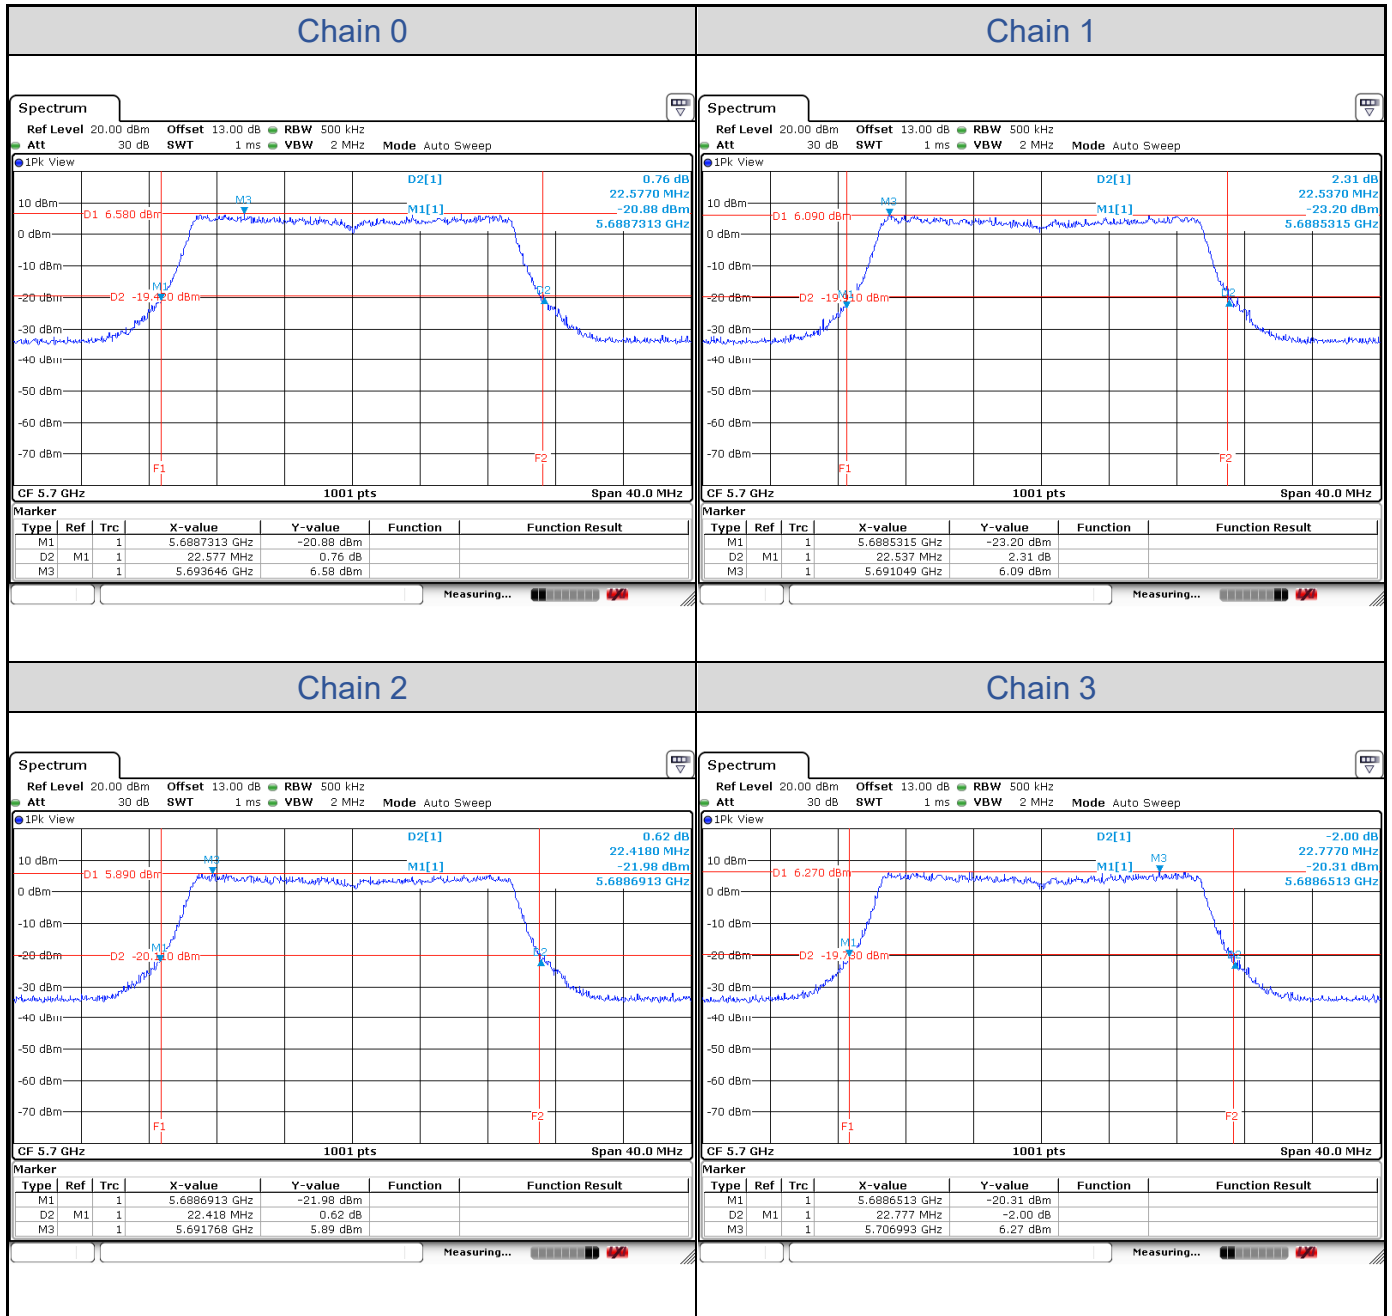

Appendix A: Test Results of Conducted Test

Test Result of 26 dB Bandwidth

802.11a

| Band | Channel | Frequency (MHz) | 26 dB Bandwidth (MHz) | | | |
|----------|---------|-----------------|-----------------------|---------|---------|---------|
| | | | Chain 0 | Chain 1 | Chain 2 | Chain 3 |
| U-NII-2A | 52 | 5260 | 21.18 | 21.22 | 21.26 | 20.50 |
| | 60 | 5300 | 21.74 | 21.02 | 21.54 | 20.66 |
| | 64 | 5320 | 21.18 | 21.50 | 21.22 | 20.74 |
| U-NII-2C | 100 | 5500 | 21.22 | 21.46 | 21.26 | 21.06 |
| | 116 | 5580 | 21.38 | 21.54 | 21.14 | 20.46 |
| | 140 | 5700 | 21.22 | 21.26 | 21.02 | 20.86 |

802.11a-Channel 52

802.11a-Channel 60

802.11a-Channel 64

802.11a-Channel 100

802.11a-Channel 116

802.11a-Channel 140

802.11ax HE20

| Band | Channel | Frequency (MHz) | 26 dB Bandwidth (MHz) | | | |
|----------|---------|-----------------|-----------------------|---------|---------|---------|
| | | | Chain 0 | Chain 1 | Chain 2 | Chain 3 |
| U-NII-2A | 52 | 5260 | 22.70 | 22.50 | 22.50 | 22.26 |
| | 60 | 5300 | 22.66 | 22.78 | 22.70 | 22.38 |
| | 64 | 5320 | 22.58 | 22.54 | 22.66 | 22.50 |
| U-NII-2C | 100 | 5500 | 22.78 | 22.22 | 22.42 | 22.46 |
| | 116 | 5580 | 22.78 | 22.58 | 22.54 | 22.62 |
| | 140 | 5700 | 22.58 | 22.54 | 22.42 | 22.78 |

802.11ax HE20-Channel 52

802.11ax HE20-Channel 60

802.11ax HE20-Channel 64

802.11ax HE20-Channel 100

802.11ax HE20-Channel 116

802.11ax HE20-Channel 140

802.11ax HE40

| Band | Channel | Frequency (MHz) | 26 dB Bandwidth (MHz) | | | |
|----------|---------|-----------------|-----------------------|---------|---------|---------|
| | | | Chain 0 | Chain 1 | Chain 2 | Chain 3 |
| U-NII-2A | 54 | 5270 | 40.76 | 40.36 | 40.28 | 40.36 |
| | 62 | 5310 | 40.28 | 40.84 | 40.44 | 40.60 |
| U-NII-2C | 102 | 5510 | 40.36 | 40.60 | 40.44 | 40.36 |
| | 110 | 5500 | 40.36 | 40.52 | 40.36 | 40.20 |
| | 134 | 5670 | 40.60 | 40.36 | 40.68 | 40.52 |