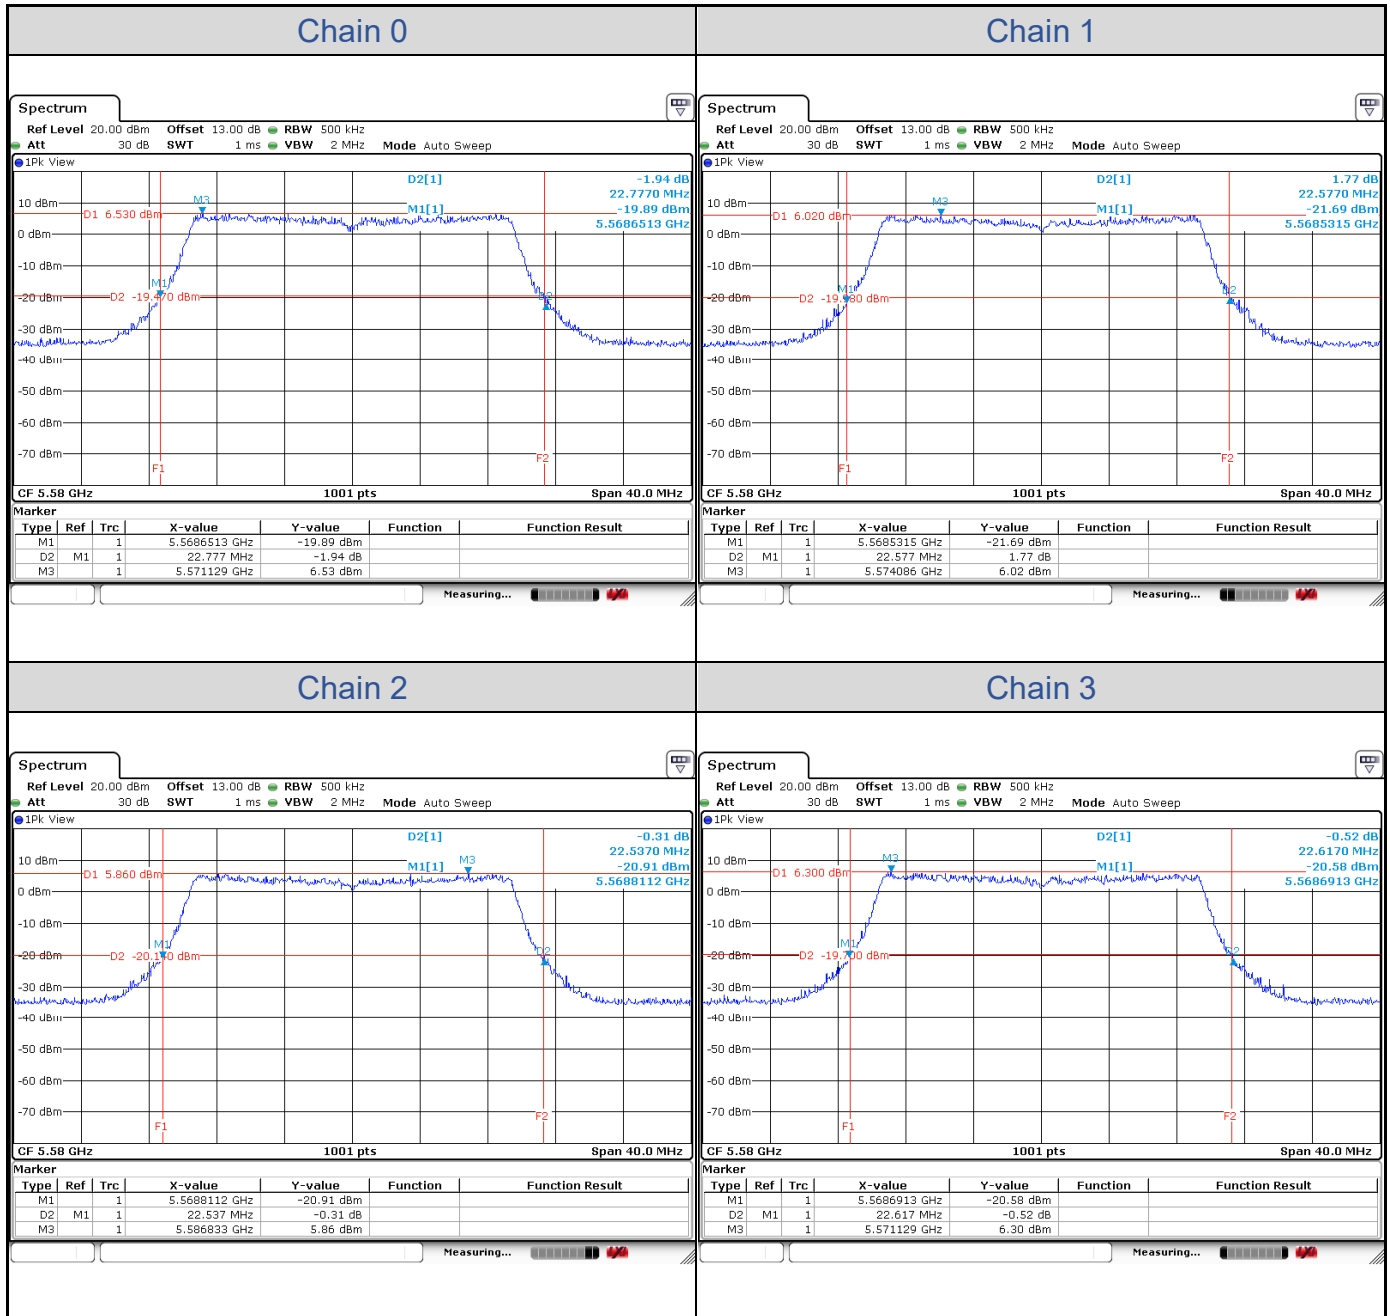

Appendix A: Test Results of Conducted Test

Test Result of 26 dB Bandwidth

802.11a

| Band | Channel | Frequency (MHz) | 26 dB Bandwidth (MHz) | | | |
|----------|---------|-----------------|-----------------------|---------|---------|---------|
| | | | Chain 0 | Chain 1 | Chain 2 | Chain 3 |
| U-NII-2A | 52 | 5260 | 21.18 | 21.22 | 21.26 | 20.50 |
| | 60 | 5300 | 21.74 | 21.02 | 21.54 | 20.66 |
| | 64 | 5320 | 21.18 | 21.50 | 21.22 | 20.74 |
| U-NII-2C | 100 | 5500 | 21.22 | 21.46 | 21.26 | 21.06 |
| | 116 | 5580 | 21.38 | 21.54 | 21.14 | 20.46 |
| | 140 | 5700 | 21.22 | 21.26 | 21.02 | 20.86 |

802.11a-Channel 52

802.11a-Channel 60

802.11a-Channel 64

802.11a-Channel 100

802.11a-Channel 116

802.11a-Channel 140

802.11ax HE20

| Band | Channel | Frequency (MHz) | 26 dB Bandwidth (MHz) | | | |
|----------|---------|-----------------|-----------------------|---------|---------|---------|
| | | | Chain 0 | Chain 1 | Chain 2 | Chain 3 |
| U-NII-2A | 52 | 5260 | 22.70 | 22.50 | 22.50 | 22.26 |
| | 60 | 5300 | 22.66 | 22.78 | 22.70 | 22.38 |
| | 64 | 5320 | 22.58 | 22.54 | 22.66 | 22.50 |
| U-NII-2C | 100 | 5500 | 22.78 | 22.22 | 22.42 | 22.46 |
| | 116 | 5580 | 22.78 | 22.58 | 22.54 | 22.62 |
| | 140 | 5700 | 22.58 | 22.54 | 22.42 | 22.78 |

802.11ax HE20-Channel 52

802.11ax HE20-Channel 60

802.11ax HE20-Channel 64

802.11ax HE20-Channel 100

802.11ax HE20-Channel 116

802.11ax HE20-Channel 140

802.11ax HE40

| Band | Channel | Frequency (MHz) | 26 dB Bandwidth (MHz) | | | |
|----------|---------|-----------------|-----------------------|---------|---------|---------|
| | | | Chain 0 | Chain 1 | Chain 2 | Chain 3 |
| U-NII-2A | 54 | 5270 | 40.76 | 40.36 | 40.28 | 40.36 |
| | 62 | 5310 | 40.28 | 40.84 | 40.44 | 40.60 |
| U-NII-2C | 102 | 5510 | 40.36 | 40.60 | 40.44 | 40.36 |
| | 110 | 5500 | 40.36 | 40.52 | 40.36 | 40.20 |
| | 134 | 5670 | 40.60 | 40.36 | 40.68 | 40.52 |