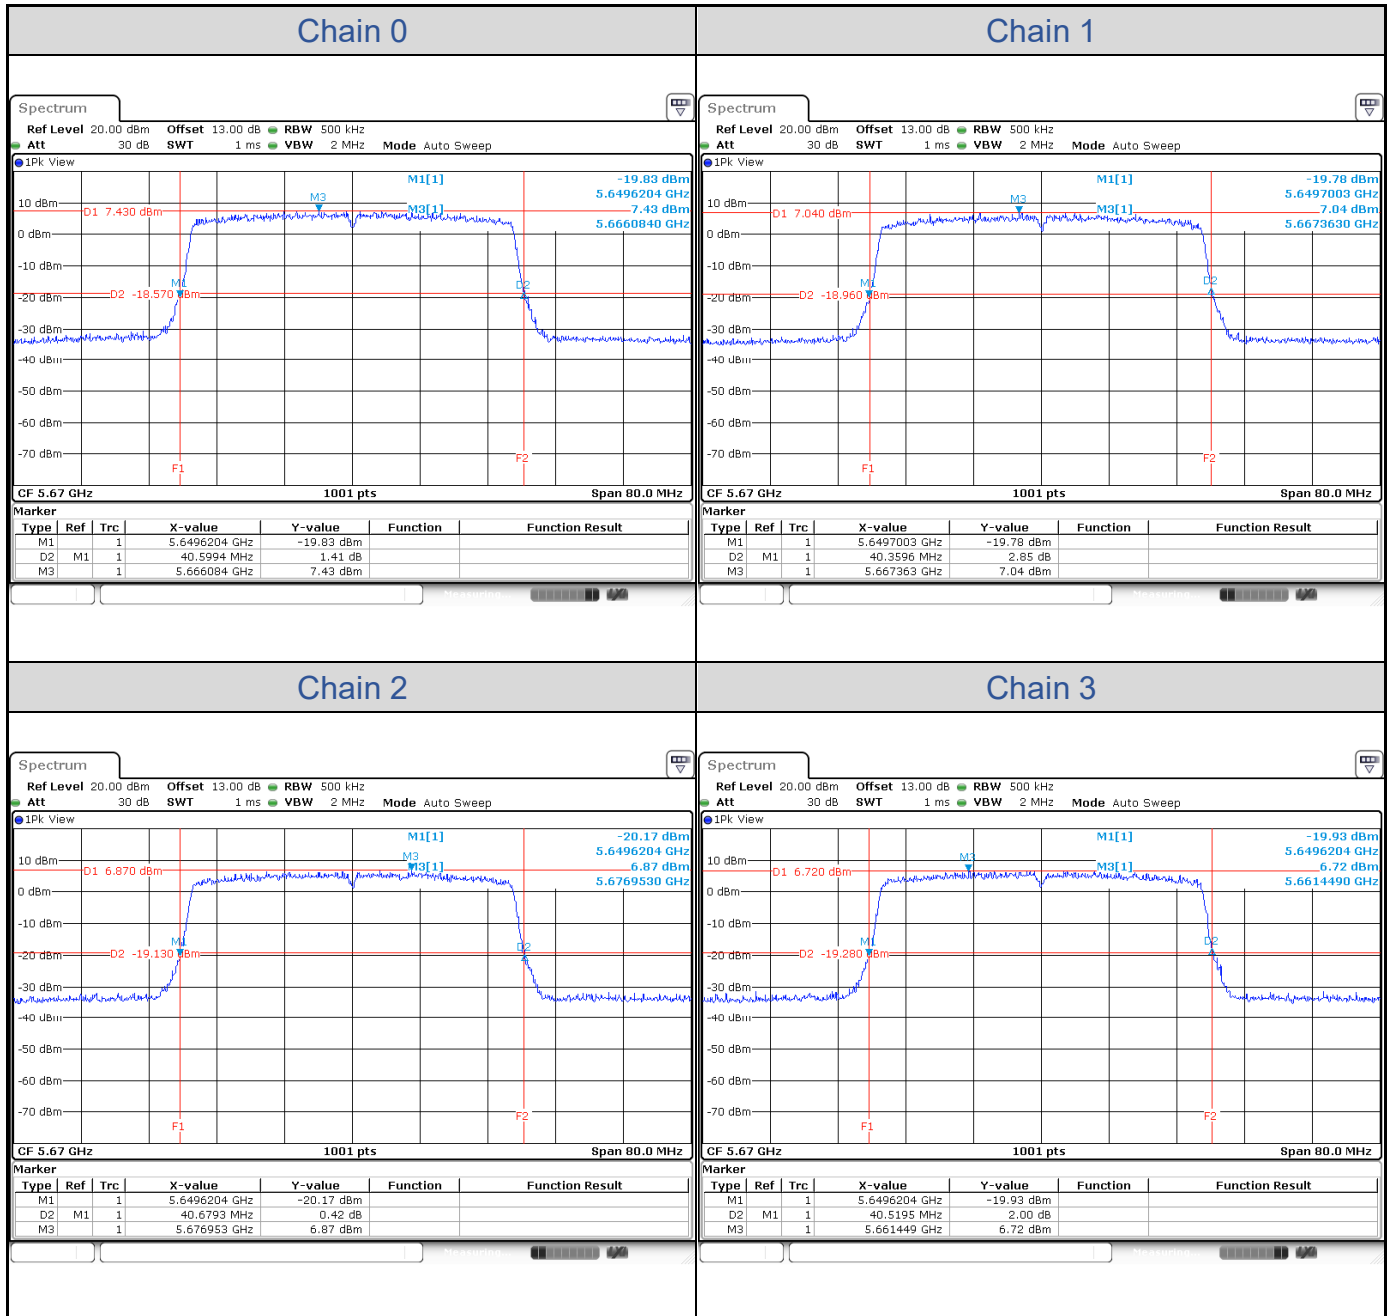

802.11a-Channel 52

802.11a-Channel 60

802.11a-Channel 64

802.11a-Channel 100

802.11a-Channel 116

802.11a-Channel 140

802.11ax HE20

| Band | Channel | Frequency (MHz) | 26 dB Bandwidth (MHz) | | | |
|----------|---------|-----------------|-----------------------|---------|---------|---------|
| | | | Chain 0 | Chain 1 | Chain 2 | Chain 3 |
| U-NII-2A | 52 | 5260 | 22.70 | 22.50 | 22.50 | 22.26 |
| | 60 | 5300 | 22.66 | 22.78 | 22.70 | 22.38 |
| | 64 | 5320 | 22.58 | 22.54 | 22.66 | 22.50 |
| U-NII-2C | 100 | 5500 | 22.78 | 22.22 | 22.42 | 22.46 |
| | 116 | 5580 | 22.78 | 22.58 | 22.54 | 22.62 |
| | 140 | 5700 | 22.58 | 22.54 | 22.42 | 22.78 |

802.11ax HE20-Channel 52

802.11ax HE20-Channel 60

802.11ax HE20-Channel 64

802.11ax HE20-Channel 100

802.11ax HE20-Channel 116

802.11ax HE20-Channel 140

802.11ax HE40

| Band | Channel | Frequency (MHz) | 26 dB Bandwidth (MHz) | | | |
|----------|---------|-----------------|-----------------------|---------|---------|---------|
| | | | Chain 0 | Chain 1 | Chain 2 | Chain 3 |
| U-NII-2A | 54 | 5270 | 40.76 | 40.36 | 40.28 | 40.36 |
| | 62 | 5310 | 40.28 | 40.84 | 40.44 | 40.60 |
| U-NII-2C | 102 | 5510 | 40.36 | 40.60 | 40.44 | 40.36 |
| | 110 | 5500 | 40.36 | 40.52 | 40.36 | 40.20 |
| | 134 | 5670 | 40.60 | 40.36 | 40.68 | 40.52 |

802.11ax HE40-Channel 54

802.11ax HE40-Channel 62

802.11ax HE40-Channel 102

802.11ax HE40-Channel 110

802.11ax HE40-Channel 134

802.11ax HE80

| Band | Channel | Frequency (MHz) | 26 dB Bandwidth (MHz) | | | |
|----------|---------|-----------------|-----------------------|---------|---------|---------|
| | | | Chain 0 | Chain 1 | Chain 2 | Chain 3 |
| U-NII-2A | 58 | 5290 | 82.48 | 82.32 | 82.16 | 82.48 |
| U-NII-2C | 106 | 5530 | 82.00 | 82.00 | 81.68 | 82.16 |