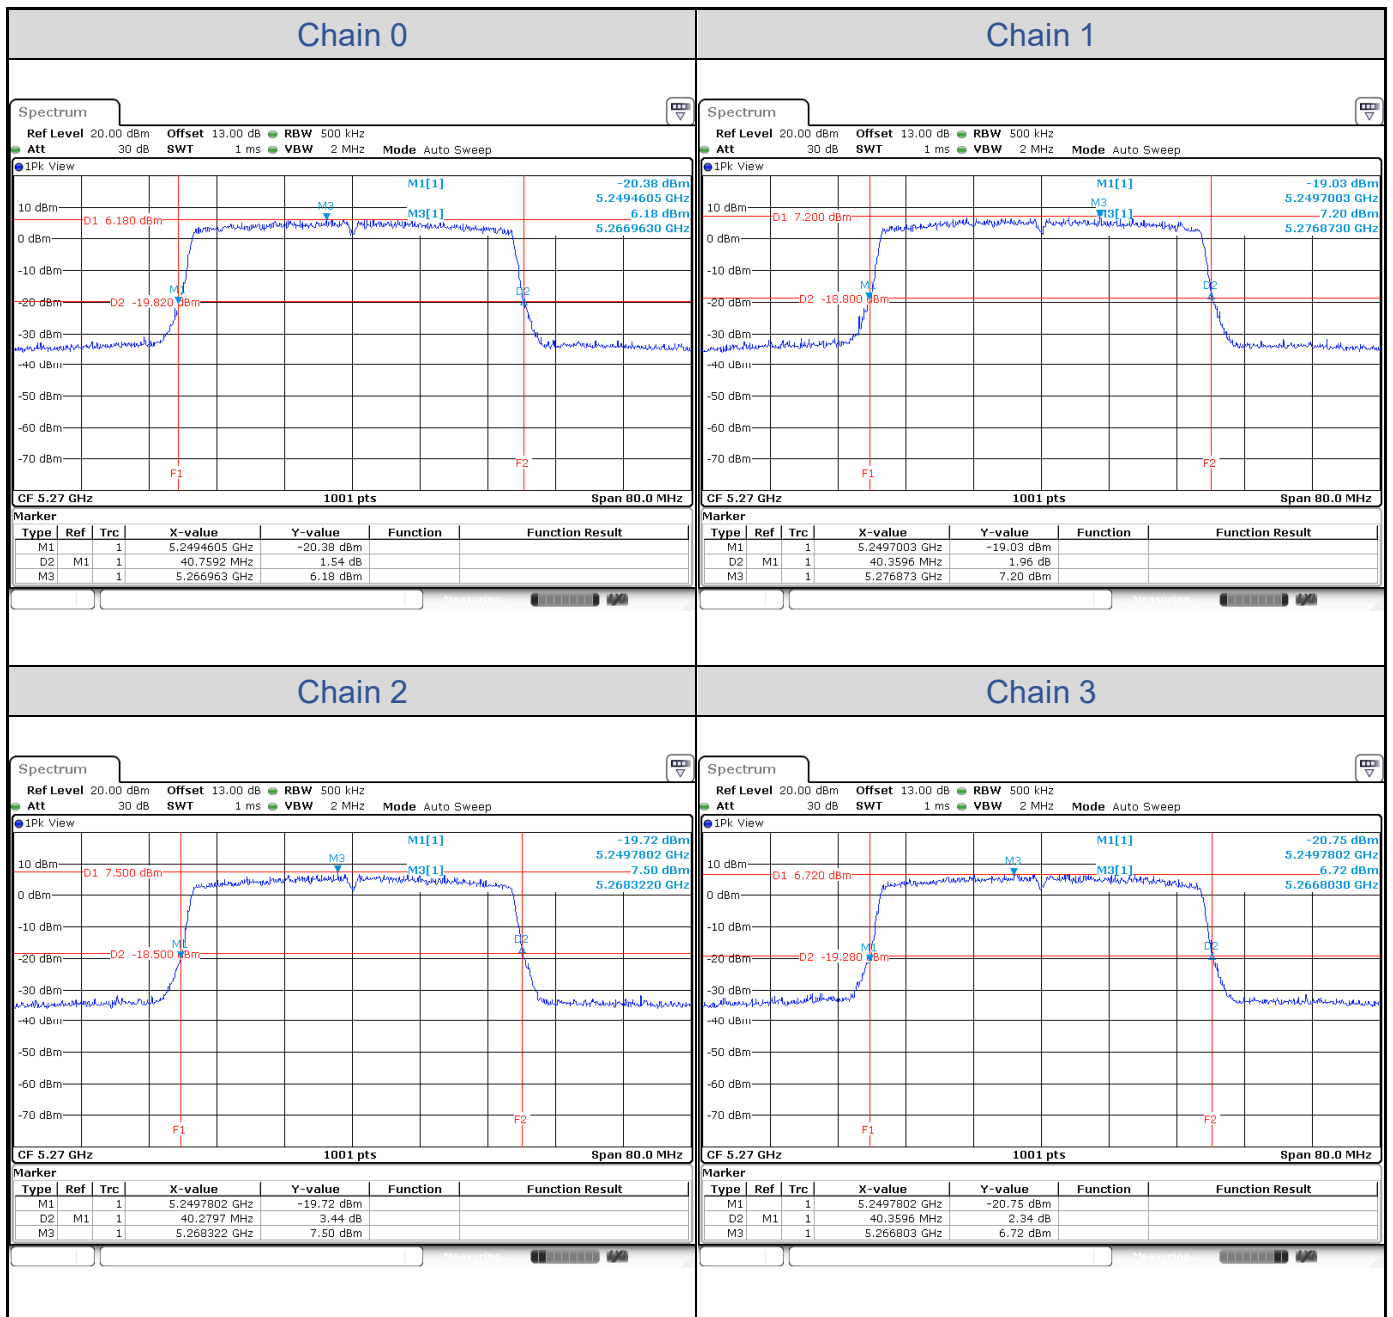

802.11a-Channel 52

802.11a-Channel 60

802.11a-Channel 64

802.11a-Channel 100

802.11a-Channel 116

802.11a-Channel 140

802.11ax HE20

| Band | Channel | Frequency (MHz) | 26 dB Bandwidth (MHz) | | | |
|----------|---------|-----------------|-----------------------|---------|---------|---------|
| | | | Chain 0 | Chain 1 | Chain 2 | Chain 3 |
| U-NII-2A | 52 | 5260 | 22.70 | 22.50 | 22.50 | 22.26 |
| | 60 | 5300 | 22.66 | 22.78 | 22.70 | 22.38 |
| | 64 | 5320 | 22.58 | 22.54 | 22.66 | 22.50 |
| U-NII-2C | 100 | 5500 | 22.78 | 22.22 | 22.42 | 22.46 |
| | 116 | 5580 | 22.78 | 22.58 | 22.54 | 22.62 |
| | 140 | 5700 | 22.58 | 22.54 | 22.42 | 22.78 |

802.11ax HE20-Channel 52

802.11ax HE20-Channel 60

802.11ax HE20-Channel 64

802.11ax HE20-Channel 100

802.11ax HE20-Channel 116

802.11ax HE20-Channel 140

802.11ax HE40

| Band | Channel | Frequency (MHz) | 26 dB Bandwidth (MHz) | | | |
|----------|---------|-----------------|-----------------------|---------|---------|---------|
| | | | Chain 0 | Chain 1 | Chain 2 | Chain 3 |
| U-NII-2A | 54 | 5270 | 40.76 | 40.36 | 40.28 | 40.36 |
| | 62 | 5310 | 40.28 | 40.84 | 40.44 | 40.60 |
| U-NII-2C | 102 | 5510 | 40.36 | 40.60 | 40.44 | 40.36 |
| | 110 | 5500 | 40.36 | 40.52 | 40.36 | 40.20 |
| | 134 | 5670 | 40.60 | 40.36 | 40.68 | 40.52 |

802.11ax HE40-Channel 54

802.11ax HE40-Channel 62

802.11ax HE40-Channel 102

802.11ax HE40-Channel 110

802.11ax HE40-Channel 134

802.11ax HE80

| Band | Channel | Frequency (MHz) | 26 dB Bandwidth (MHz) | | | |
|----------|---------|-----------------|-----------------------|---------|---------|---------|
| | | | Chain 0 | Chain 1 | Chain 2 | Chain 3 |
| U-NII-2A | 58 | 5290 | 82.48 | 82.32 | 82.16 | 82.48 |
| U-NII-2C | 106 | 5530 | 82.00 | 82.00 | 81.68 | 82.16 |