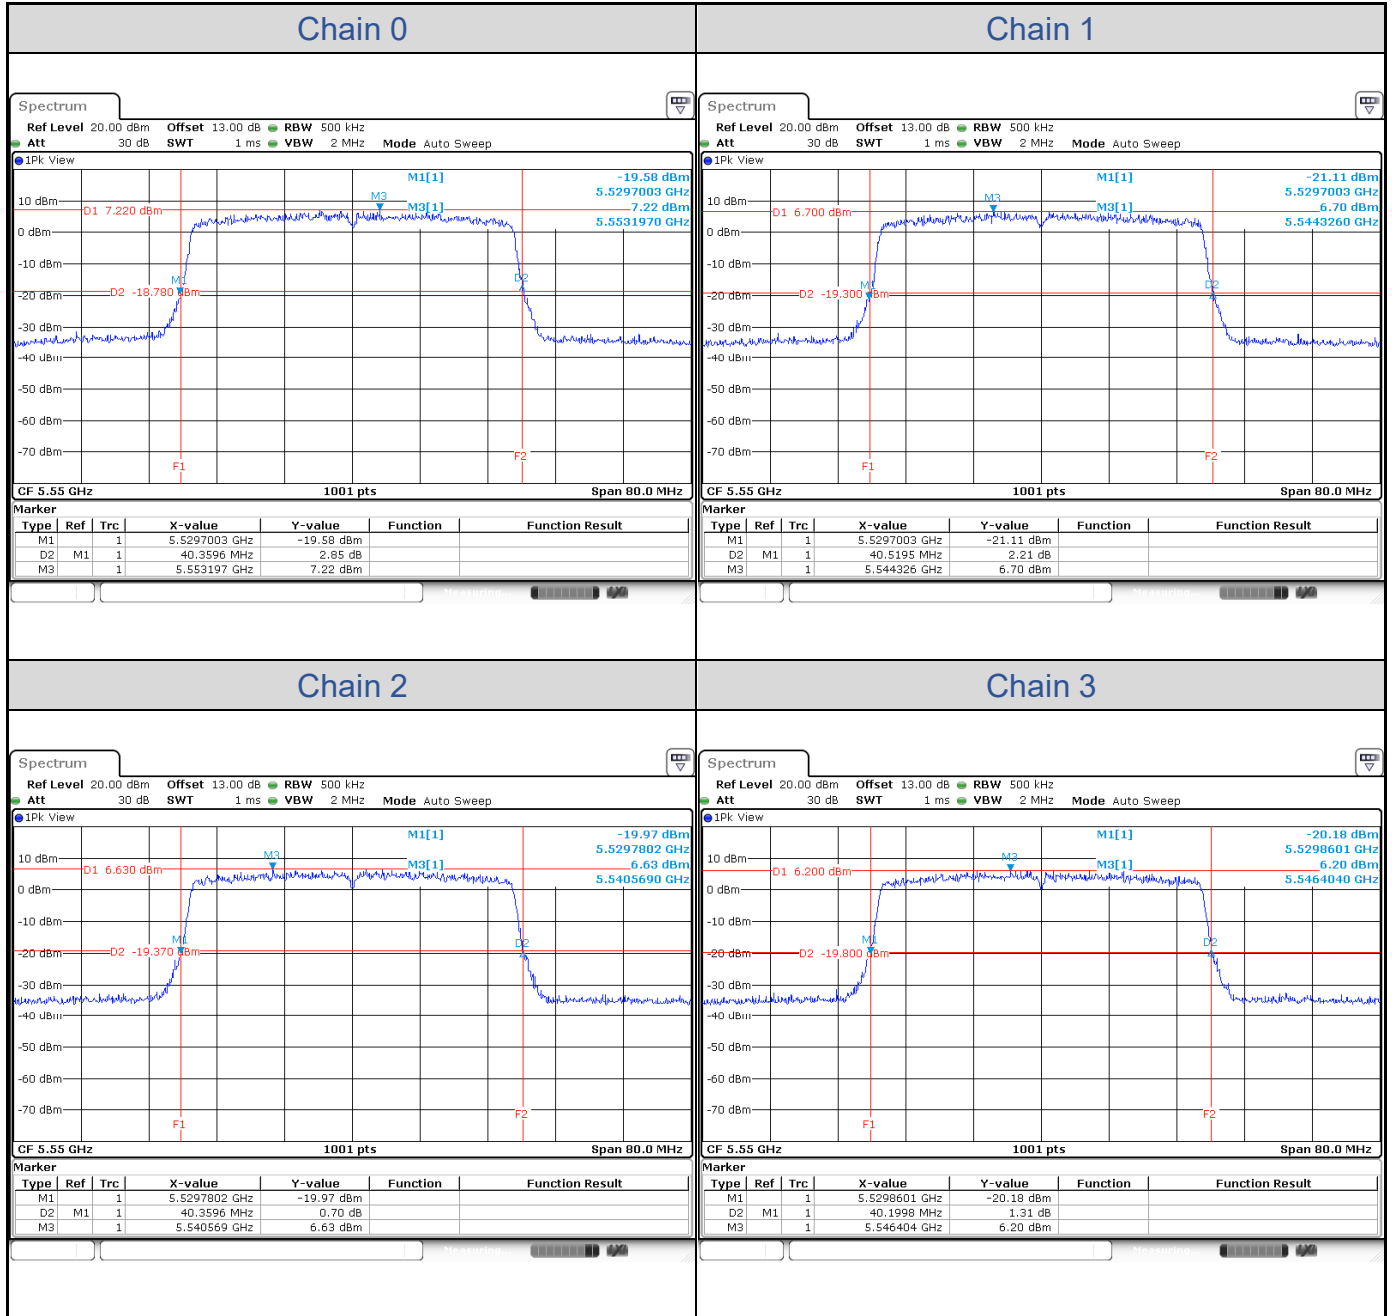

802.11a-Channel 52

802.11a-Channel 60

802.11a-Channel 64

802.11a-Channel 100

802.11a-Channel 116

802.11a-Channel 140

802.11ax HE20

| Band | Channel | Frequency (MHz) | 26 dB Bandwidth (MHz) | | | |
|----------|---------|-----------------|-----------------------|---------|---------|---------|
| | | | Chain 0 | Chain 1 | Chain 2 | Chain 3 |
| U-NII-2A | 52 | 5260 | 22.70 | 22.50 | 22.50 | 22.26 |
| | 60 | 5300 | 22.66 | 22.78 | 22.70 | 22.38 |
| | 64 | 5320 | 22.58 | 22.54 | 22.66 | 22.50 |
| U-NII-2C | 100 | 5500 | 22.78 | 22.22 | 22.42 | 22.46 |
| | 116 | 5580 | 22.78 | 22.58 | 22.54 | 22.62 |
| | 140 | 5700 | 22.58 | 22.54 | 22.42 | 22.78 |

802.11ax HE20-Channel 52

802.11ax HE20-Channel 60

802.11ax HE20-Channel 64

802.11ax HE20-Channel 100

802.11ax HE20-Channel 116

802.11ax HE20-Channel 140

802.11ax HE40

| Band | Channel | Frequency (MHz) | 26 dB Bandwidth (MHz) | | | |
|----------|---------|-----------------|-----------------------|---------|---------|---------|
| | | | Chain 0 | Chain 1 | Chain 2 | Chain 3 |
| U-NII-2A | 54 | 5270 | 40.76 | 40.36 | 40.28 | 40.36 |
| | 62 | 5310 | 40.28 | 40.84 | 40.44 | 40.60 |
| U-NII-2C | 102 | 5510 | 40.36 | 40.60 | 40.44 | 40.36 |
| | 110 | 5500 | 40.36 | 40.52 | 40.36 | 40.20 |
| | 134 | 5670 | 40.60 | 40.36 | 40.68 | 40.52 |

802.11ax HE40-Channel 54

802.11ax HE40-Channel 62

802.11ax HE40-Channel 102

802.11ax HE40-Channel 110

802.11ax HE40-Channel 134

802.11ax HE80

| Band | Channel | Frequency (MHz) | 26 dB Bandwidth (MHz) | | | |
|----------|---------|-----------------|-----------------------|---------|---------|---------|
| | | | Chain 0 | Chain 1 | Chain 2 | Chain 3 |
| U-NII-2A | 58 | 5290 | 82.48 | 82.32 | 82.16 | 82.48 |
| U-NII-2C | 106 | 5530 | 82.00 | 82.00 | 81.68 | 82.16 |