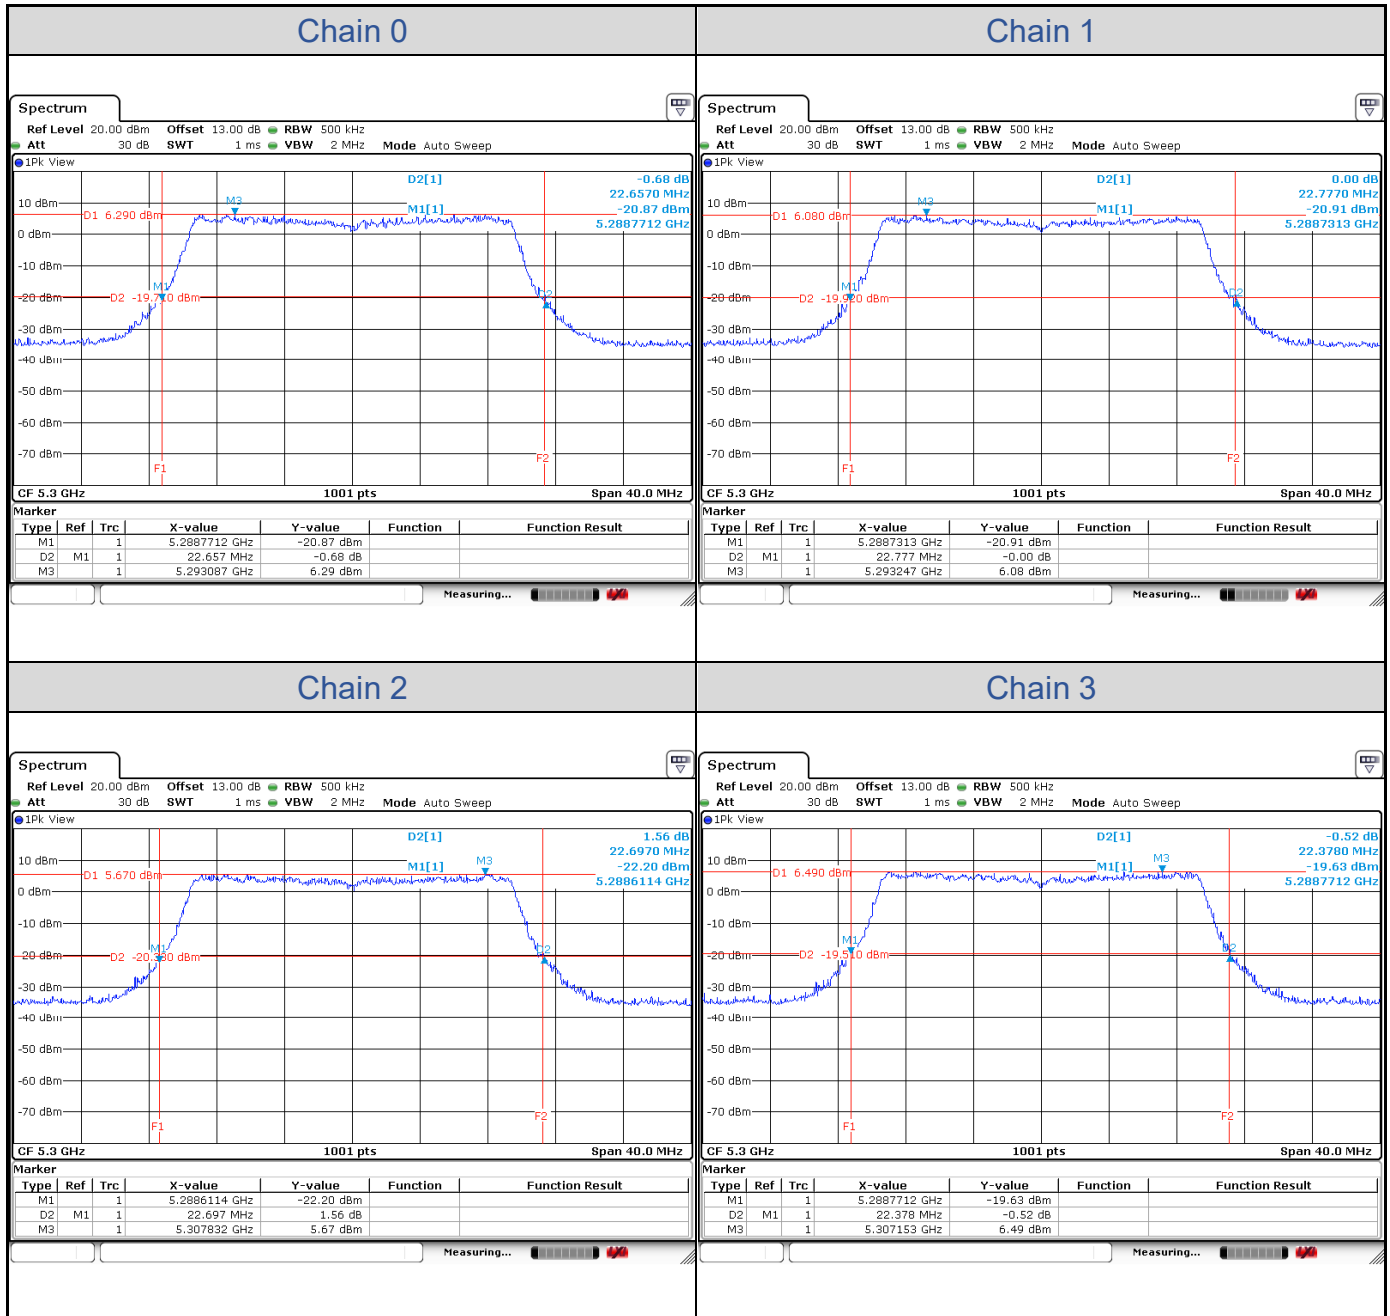

Appendix A: Test Results of Conducted Test

Test Result of 26 dB Bandwidth

802.11a

| Band | Channel | Frequency (MHz) | 26 dB Bandwidth (MHz) | | | |
|----------|---------|-----------------|-----------------------|---------|---------|---------|
| | | | Chain 0 | Chain 1 | Chain 2 | Chain 3 |
| U-NII-2A | 52 | 5260 | 21.18 | 21.22 | 21.26 | 20.50 |
| | 60 | 5300 | 21.74 | 21.02 | 21.54 | 20.66 |
| | 64 | 5320 | 21.18 | 21.50 | 21.22 | 20.74 |
| U-NII-2C | 100 | 5500 | 21.22 | 21.46 | 21.26 | 21.06 |
| | 116 | 5580 | 21.38 | 21.54 | 21.14 | 20.46 |
| | 140 | 5700 | 21.22 | 21.26 | 21.02 | 20.86 |

802.11a-Channel 52

802.11a-Channel 60

802.11a-Channel 64

802.11a-Channel 100

802.11a-Channel 116

802.11a-Channel 140

802.11ax HE20

| Band | Channel | Frequency (MHz) | 26 dB Bandwidth (MHz) | | | |
|----------|---------|-----------------|-----------------------|---------|---------|---------|
| | | | Chain 0 | Chain 1 | Chain 2 | Chain 3 |
| U-NII-2A | 52 | 5260 | 22.70 | 22.50 | 22.50 | 22.26 |
| | 60 | 5300 | 22.66 | 22.78 | 22.70 | 22.38 |
| | 64 | 5320 | 22.58 | 22.54 | 22.66 | 22.50 |
| U-NII-2C | 100 | 5500 | 22.78 | 22.22 | 22.42 | 22.46 |
| | 116 | 5580 | 22.78 | 22.58 | 22.54 | 22.62 |
| | 140 | 5700 | 22.58 | 22.54 | 22.42 | 22.78 |

802.11ax HE20-Channel 52

802.11ax HE20-Channel 60

802.11ax HE20-Channel 64

802.11ax HE20-Channel 100

802.11ax HE20-Channel 116

802.11ax HE20-Channel 140

802.11ax HE40

| Band | Channel | Frequency (MHz) | 26 dB Bandwidth (MHz) | | | |
|----------|---------|-----------------|-----------------------|---------|---------|---------|
| | | | Chain 0 | Chain 1 | Chain 2 | Chain 3 |
| U-NII-2A | 54 | 5270 | 40.76 | 40.36 | 40.28 | 40.36 |
| | 62 | 5310 | 40.28 | 40.84 | 40.44 | 40.60 |
| U-NII-2C | 102 | 5510 | 40.36 | 40.60 | 40.44 | 40.36 |
| | 110 | 5500 | 40.36 | 40.52 | 40.36 | 40.20 |
| | 134 | 5670 | 40.60 | 40.36 | 40.68 | 40.52 |