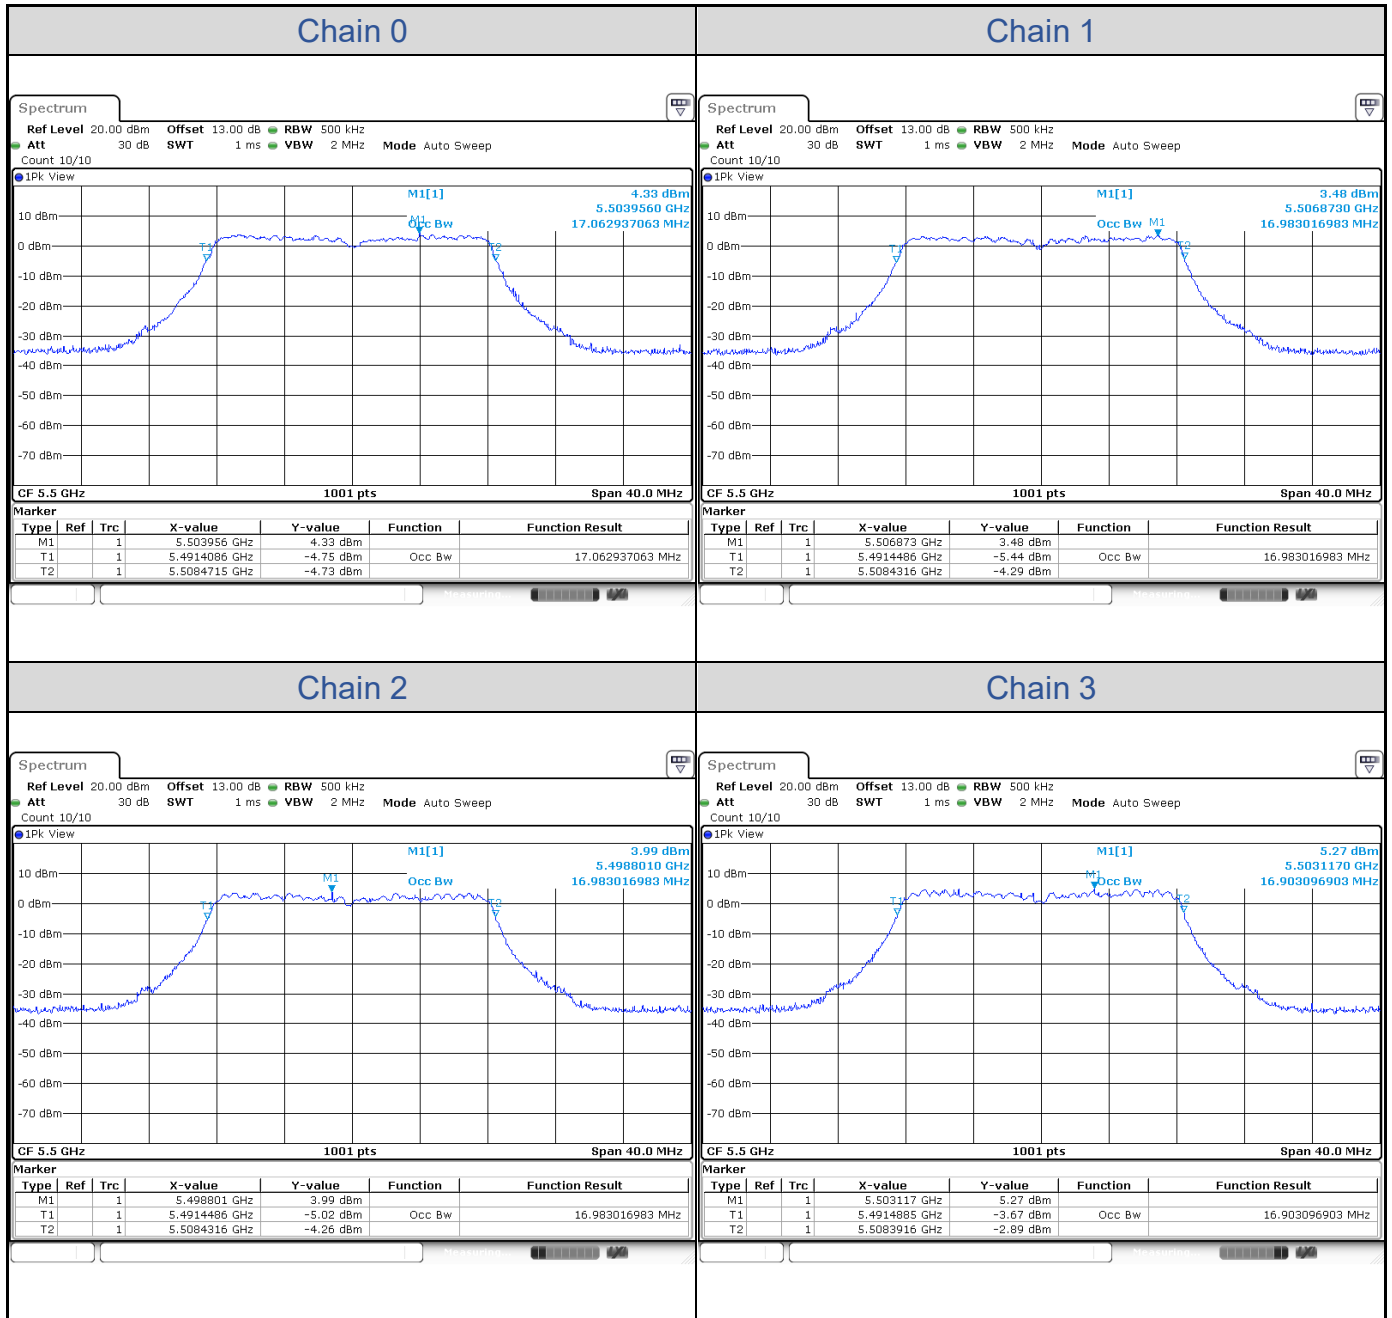

802.11ax HE80-Channel 58

802.11ax HE80-Channel 106

802.11ax HE160

| Band | Channel | Frequency (MHz) | 26 dB Bandwidth (MHz) | | | |
|----------|---------|-----------------|-----------------------|---------|---------|---------|
| | | | Chain 0 | Chain 1 | Chain 2 | Chain 3 |
| U-NII-1 | 50 | 5250 | 83.12 | 82.80 | 82.80 | 82.48 |
| U-NII-2A | 50 | 5250 | 82.48 | 82.16 | 82.48 | 81.84 |

802.11ax HE160-Channel 50

Test Result of 99% Occupied Bandwidth
802.11a

| Band | Channel | Frequency (MHz) | 99% Bandwidth (MHz) | | | |
|----------|---------|-----------------|---------------------|---------|---------|---------|
| | | | Chain 0 | Chain 1 | Chain 2 | Chain 3 |
| U-NII-2A | 52 | 5260 | 17.06 | 16.94 | 17.02 | 16.94 |
| | 60 | 5300 | 17.06 | 16.98 | 16.94 | 16.94 |
| | 64 | 5320 | 17.02 | 16.98 | 16.98 | 16.94 |
| U-NII-2C | 100 | 5500 | 17.06 | 16.98 | 16.98 | 16.90 |
| | 116 | 5580 | 17.06 | 17.02 | 16.98 | 16.90 |
| | 140 | 5700 | 17.06 | 17.02 | 16.98 | 16.94 |

802.11a-Channel 52

802.11a-Channel 60

802.11a-Channel 64

802.11a-Channel 100

802.11a-Channel 116

802.11a-Channel 140

802.11ax HE20

| Band | Channel | Frequency (MHz) | 99% Bandwidth (MHz) | | | |
|----------|---------|-----------------|---------------------|---------|---------|---------|
| | | | Chain 0 | Chain 1 | Chain 2 | Chain 3 |
| U-NII-2A | 52 | 5260 | 19.30 | 19.30 | 19.30 | 19.30 |
| | 60 | 5300 | 19.34 | 19.30 | 19.34 | 19.26 |
| | 64 | 5320 | 19.30 | 19.30 | 19.30 | 19.26 |
| U-NII-2C | 100 | 5500 | 19.30 | 19.30 | 19.30 | 19.30 |
| | 116 | 5580 | 19.30 | 19.26 | 19.30 | 19.26 |
| | 140 | 5700 | 19.30 | 19.30 | 19.30 | 19.26 |