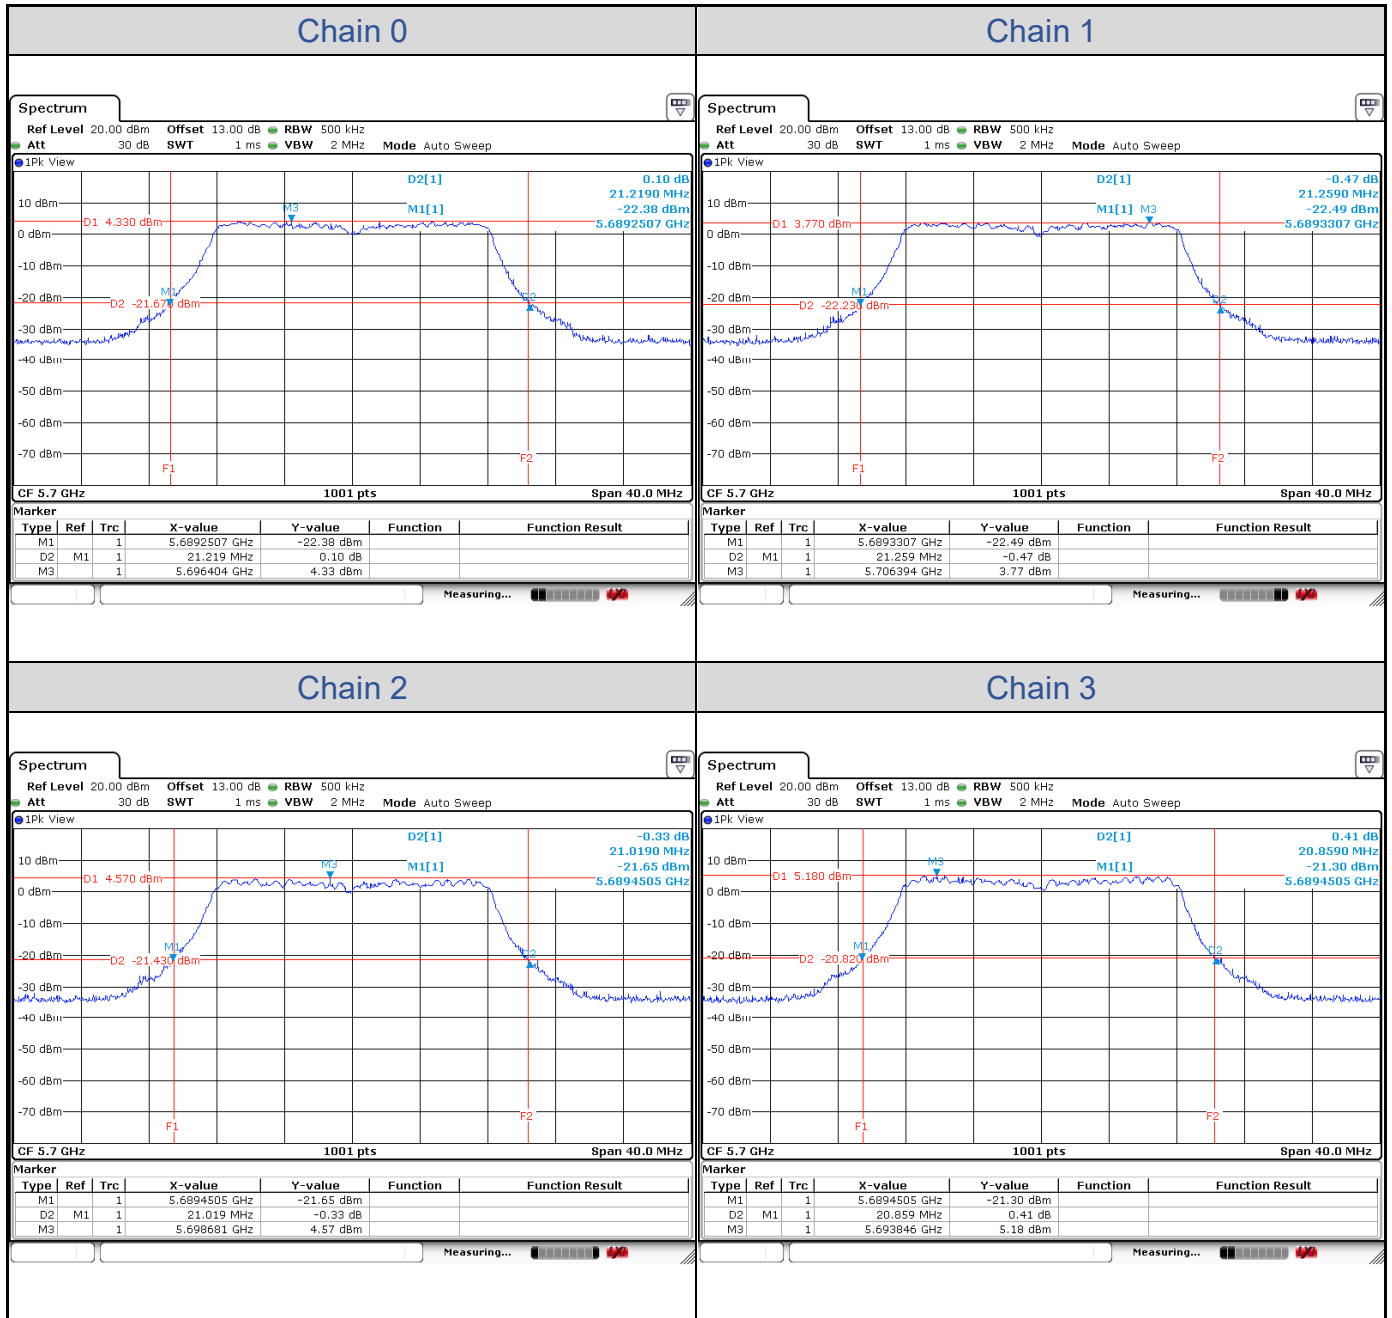

Appendix A: Test Results of Conducted Test

Test Result of 26 dB Bandwidth

802.11a

| Band | Channel | Frequency (MHz) | 26 dB Bandwidth (MHz) | | | |
|----------|---------|-----------------|-----------------------|---------|---------|---------|
| | | | Chain 0 | Chain 1 | Chain 2 | Chain 3 |
| U-NII-2A | 52 | 5260 | 21.18 | 21.22 | 21.26 | 20.50 |
| | 60 | 5300 | 21.74 | 21.02 | 21.54 | 20.66 |
| | 64 | 5320 | 21.18 | 21.50 | 21.22 | 20.74 |
| U-NII-2C | 100 | 5500 | 21.22 | 21.46 | 21.26 | 21.06 |
| | 116 | 5580 | 21.38 | 21.54 | 21.14 | 20.46 |
| | 140 | 5700 | 21.22 | 21.26 | 21.02 | 20.86 |

802.11a-Channel 52

802.11a-Channel 60

802.11a-Channel 64

802.11a-Channel 100

802.11a-Channel 116

802.11a-Channel 140

802.11ax HE20

| Band | Channel | Frequency (MHz) | 26 dB Bandwidth (MHz) | | | |
|----------|---------|-----------------|-----------------------|---------|---------|---------|
| | | | Chain 0 | Chain 1 | Chain 2 | Chain 3 |
| U-NII-2A | 52 | 5260 | 22.70 | 22.50 | 22.50 | 22.26 |
| | 60 | 5300 | 22.66 | 22.78 | 22.70 | 22.38 |
| | 64 | 5320 | 22.58 | 22.54 | 22.66 | 22.50 |
| U-NII-2C | 100 | 5500 | 22.78 | 22.22 | 22.42 | 22.46 |
| | 116 | 5580 | 22.78 | 22.58 | 22.54 | 22.62 |
| | 140 | 5700 | 22.58 | 22.54 | 22.42 | 22.78 |

802.11ax HE20-Channel 52

802.11ax HE20-Channel 60

802.11ax HE20-Channel 64

802.11ax HE20-Channel 100

802.11ax HE20-Channel 116

802.11ax HE20-Channel 140

802.11ax HE40

| Band | Channel | Frequency (MHz) | 26 dB Bandwidth (MHz) | | | |
|----------|---------|-----------------|-----------------------|---------|---------|---------|
| | | | Chain 0 | Chain 1 | Chain 2 | Chain 3 |
| U-NII-2A | 54 | 5270 | 40.76 | 40.36 | 40.28 | 40.36 |
| | 62 | 5310 | 40.28 | 40.84 | 40.44 | 40.60 |
| U-NII-2C | 102 | 5510 | 40.36 | 40.60 | 40.44 | 40.36 |
| | 110 | 5500 | 40.36 | 40.52 | 40.36 | 40.20 |
| | 134 | 5670 | 40.60 | 40.36 | 40.68 | 40.52 |