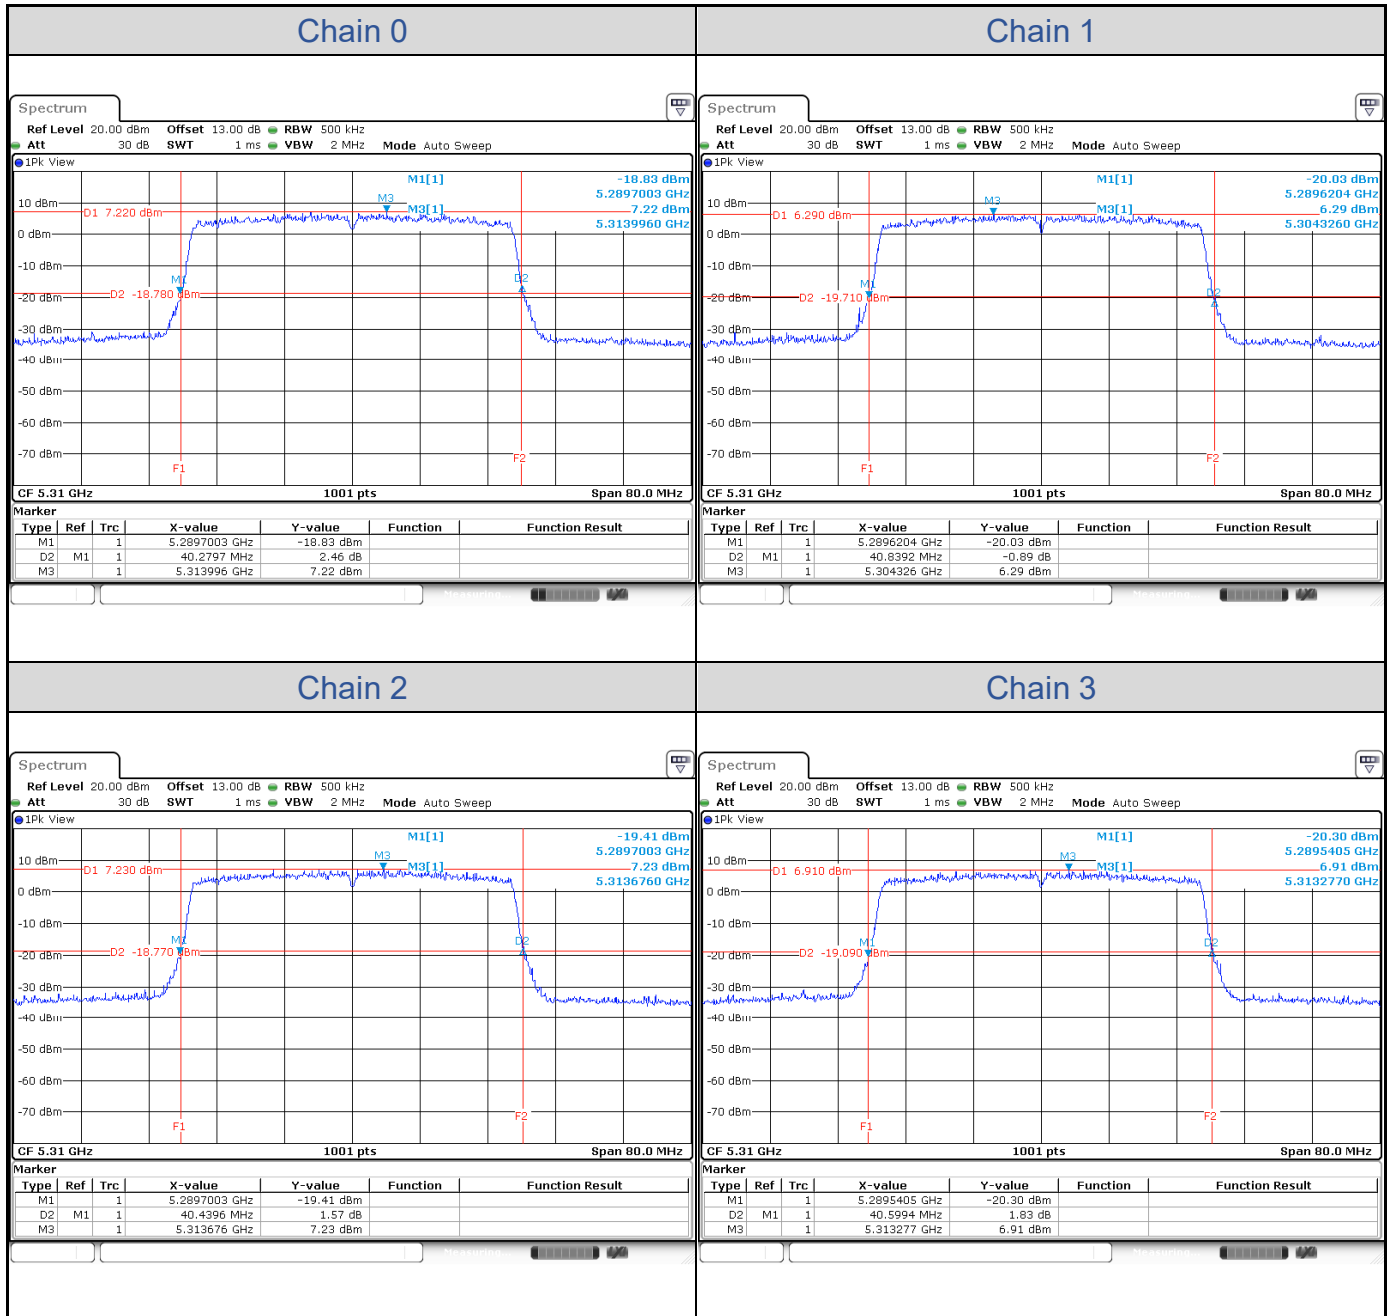

802.11a-Channel 52

802.11a-Channel 60

802.11a-Channel 64

802.11a-Channel 100

802.11a-Channel 116

802.11a-Channel 140

802.11ax HE20

| Band | Channel | Frequency (MHz) | 26 dB Bandwidth (MHz) | | | |
|----------|---------|-----------------|-----------------------|---------|---------|---------|
| | | | Chain 0 | Chain 1 | Chain 2 | Chain 3 |
| U-NII-2A | 52 | 5260 | 22.70 | 22.50 | 22.50 | 22.26 |
| | 60 | 5300 | 22.66 | 22.78 | 22.70 | 22.38 |
| | 64 | 5320 | 22.58 | 22.54 | 22.66 | 22.50 |
| U-NII-2C | 100 | 5500 | 22.78 | 22.22 | 22.42 | 22.46 |
| | 116 | 5580 | 22.78 | 22.58 | 22.54 | 22.62 |
| | 140 | 5700 | 22.58 | 22.54 | 22.42 | 22.78 |

802.11ax HE20-Channel 52

802.11ax HE20-Channel 60

802.11ax HE20-Channel 64

802.11ax HE20-Channel 100

802.11ax HE20-Channel 116

802.11ax HE20-Channel 140

802.11ax HE40

| Band | Channel | Frequency (MHz) | 26 dB Bandwidth (MHz) | | | |
|----------|---------|-----------------|-----------------------|---------|---------|---------|
| | | | Chain 0 | Chain 1 | Chain 2 | Chain 3 |
| U-NII-2A | 54 | 5270 | 40.76 | 40.36 | 40.28 | 40.36 |
| | 62 | 5310 | 40.28 | 40.84 | 40.44 | 40.60 |
| U-NII-2C | 102 | 5510 | 40.36 | 40.60 | 40.44 | 40.36 |
| | 110 | 5500 | 40.36 | 40.52 | 40.36 | 40.20 |
| | 134 | 5670 | 40.60 | 40.36 | 40.68 | 40.52 |

802.11ax HE40-Channel 54

802.11ax HE40-Channel 62

802.11ax HE40-Channel 102

802.11ax HE40-Channel 110

802.11ax HE40-Channel 134

802.11ax HE80

| Band | Channel | Frequency (MHz) | 26 dB Bandwidth (MHz) | | | |
|----------|---------|-----------------|-----------------------|---------|---------|---------|
| | | | Chain 0 | Chain 1 | Chain 2 | Chain 3 |
| U-NII-2A | 58 | 5290 | 82.48 | 82.32 | 82.16 | 82.48 |
| U-NII-2C | 106 | 5530 | 82.00 | 82.00 | 81.68 | 82.16 |