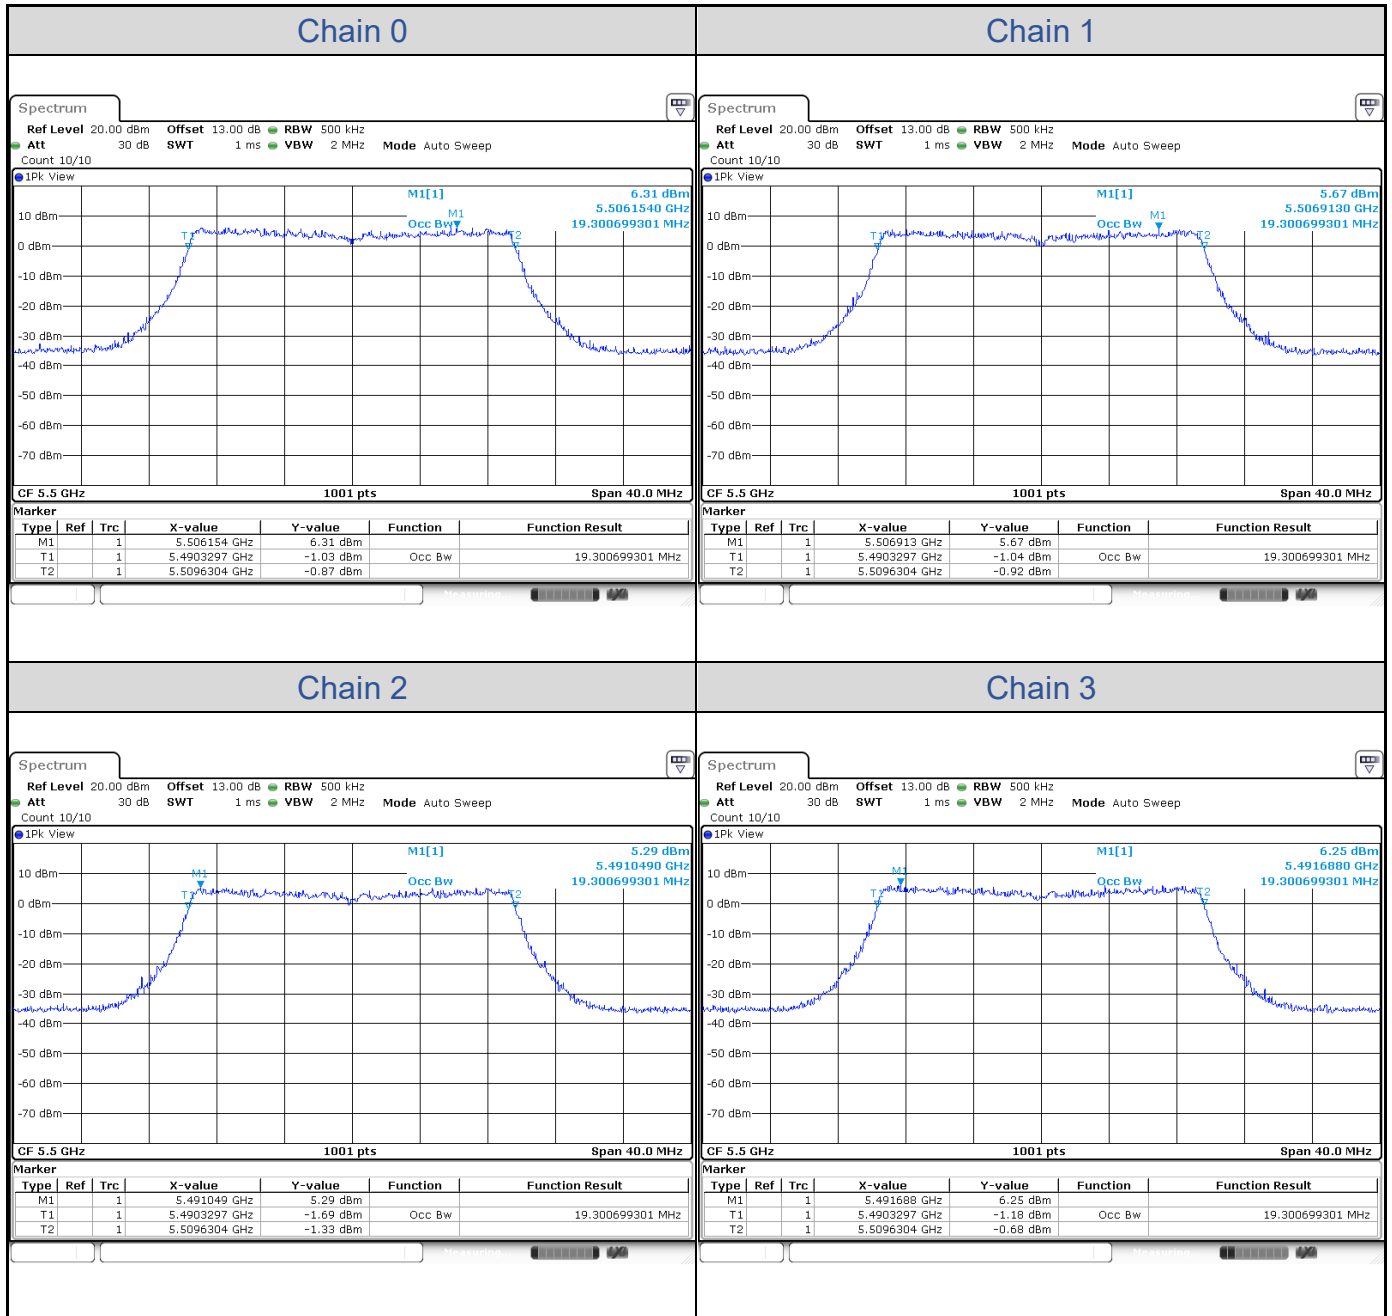

802.11ax HE160-Channel 50

Test Result of 99% Occupied Bandwidth
802.11a

| Band | Channel | Frequency (MHz) | 99% Bandwidth (MHz) | | | |
|----------|---------|-----------------|---------------------|---------|---------|---------|
| | | | Chain 0 | Chain 1 | Chain 2 | Chain 3 |
| U-NII-2A | 52 | 5260 | 17.06 | 16.94 | 17.02 | 16.94 |
| | 60 | 5300 | 17.06 | 16.98 | 16.94 | 16.94 |
| | 64 | 5320 | 17.02 | 16.98 | 16.98 | 16.94 |
| U-NII-2C | 100 | 5500 | 17.06 | 16.98 | 16.98 | 16.90 |
| | 116 | 5580 | 17.06 | 17.02 | 16.98 | 16.90 |
| | 140 | 5700 | 17.06 | 17.02 | 16.98 | 16.94 |

802.11a-Channel 52

802.11a-Channel 60

802.11a-Channel 64

802.11a-Channel 100

802.11a-Channel 116

802.11a-Channel 140

802.11ax HE20

| Band | Channel | Frequency (MHz) | 99% Bandwidth (MHz) | | | |
|----------|---------|-----------------|---------------------|---------|---------|---------|
| | | | Chain 0 | Chain 1 | Chain 2 | Chain 3 |
| U-NII-2A | 52 | 5260 | 19.30 | 19.30 | 19.30 | 19.30 |
| | 60 | 5300 | 19.34 | 19.30 | 19.34 | 19.26 |
| | 64 | 5320 | 19.30 | 19.30 | 19.30 | 19.26 |
| U-NII-2C | 100 | 5500 | 19.30 | 19.30 | 19.30 | 19.30 |
| | 116 | 5580 | 19.30 | 19.26 | 19.30 | 19.26 |
| | 140 | 5700 | 19.30 | 19.30 | 19.30 | 19.26 |

802.11ax HE20-Channel 52

802.11ax HE20-Channel 60

802.11ax HE20-Channel 64

802.11ax HE20-Channel 100

802.11ax HE20-Channel 116
