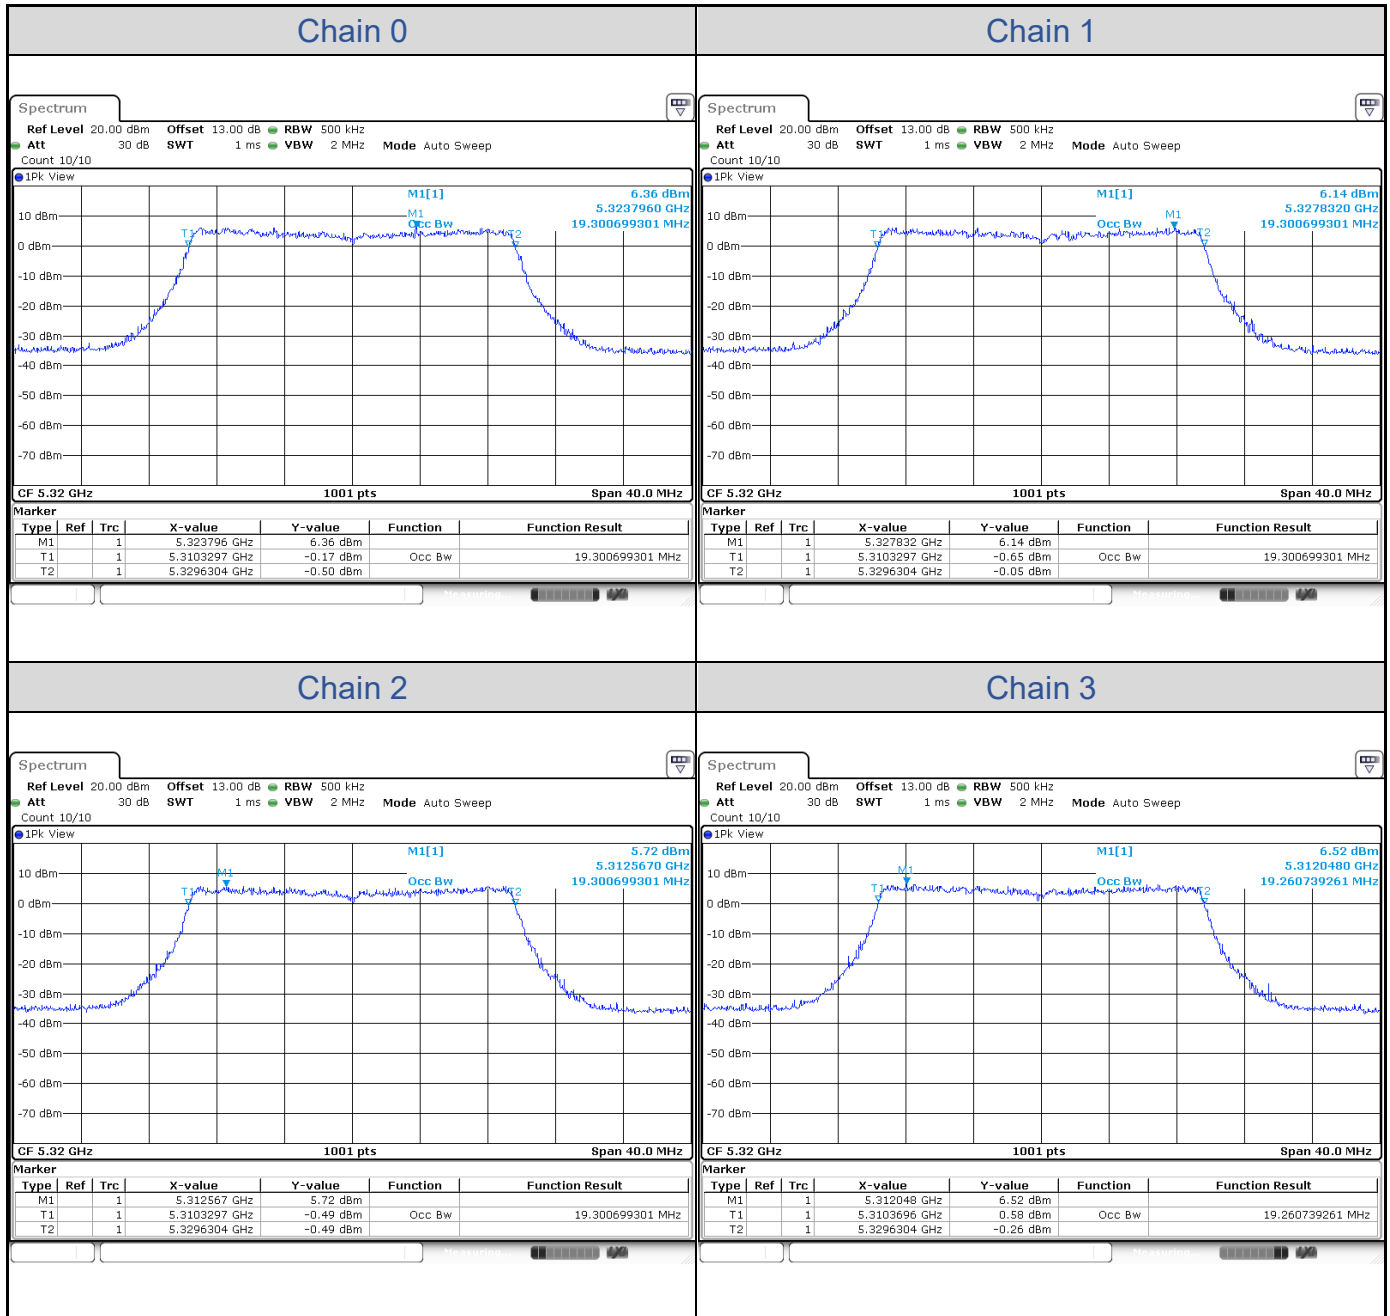

802.11ax HE160-Channel 50

Test Result of 99% Occupied Bandwidth
802.11a

| Band | Channel | Frequency (MHz) | 99% Bandwidth (MHz) | | | |
|----------|---------|-----------------|---------------------|---------|---------|---------|
| | | | Chain 0 | Chain 1 | Chain 2 | Chain 3 |
| U-NII-2A | 52 | 5260 | 17.06 | 16.94 | 17.02 | 16.94 |
| | 60 | 5300 | 17.06 | 16.98 | 16.94 | 16.94 |
| | 64 | 5320 | 17.02 | 16.98 | 16.98 | 16.94 |
| U-NII-2C | 100 | 5500 | 17.06 | 16.98 | 16.98 | 16.90 |
| | 116 | 5580 | 17.06 | 17.02 | 16.98 | 16.90 |
| | 140 | 5700 | 17.06 | 17.02 | 16.98 | 16.94 |

802.11a-Channel 52

802.11a-Channel 60

802.11a-Channel 64

802.11a-Channel 100

802.11a-Channel 116

802.11a-Channel 140

802.11ax HE20

| Band | Channel | Frequency (MHz) | 99% Bandwidth (MHz) | | | |
|----------|---------|-----------------|---------------------|---------|---------|---------|
| | | | Chain 0 | Chain 1 | Chain 2 | Chain 3 |
| U-NII-2A | 52 | 5260 | 19.30 | 19.30 | 19.30 | 19.30 |
| | 60 | 5300 | 19.34 | 19.30 | 19.34 | 19.26 |
| | 64 | 5320 | 19.30 | 19.30 | 19.30 | 19.26 |
| U-NII-2C | 100 | 5500 | 19.30 | 19.30 | 19.30 | 19.30 |
| | 116 | 5580 | 19.30 | 19.26 | 19.30 | 19.26 |
| | 140 | 5700 | 19.30 | 19.30 | 19.30 | 19.26 |

802.11ax HE20-Channel 52

802.11ax HE20-Channel 60

802.11ax HE20-Channel 64

802.11ax HE20-Channel 100

802.11ax HE20-Channel 116
