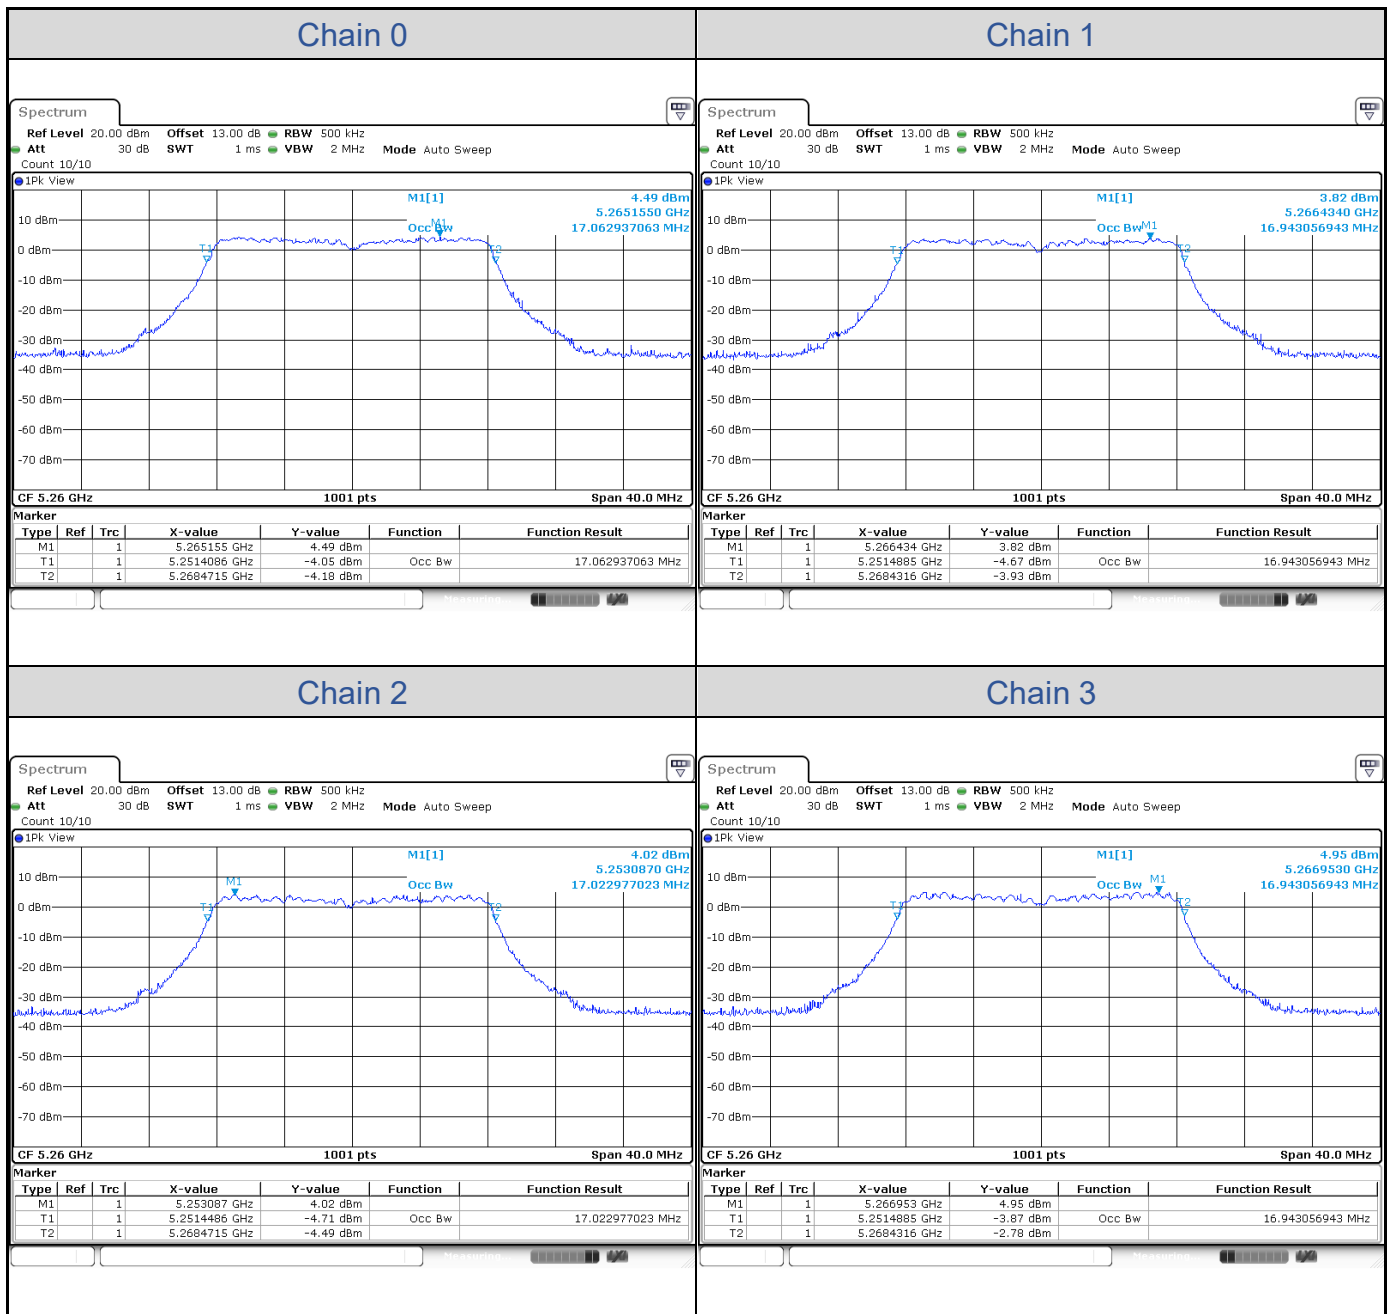

Test Result of 99% Occupied Bandwidth

802.11a

Band	Channel	Frequency (MHz)	99% Bandwidth (MHz)			
			Chain 0	Chain 1	Chain 2	Chain 3
U-NII-2A	52	5260	17.06	16.94	17.02	16.94
	60	5300	17.06	16.98	16.94	16.94
	64	5320	17.02	16.98	16.98	16.94
U-NII-2C	100	5500	17.06	16.98	16.98	16.90
	116	5580	17.06	17.02	16.98	16.90
	140	5700	17.06	17.02	16.98	16.94

802.11a-Channel 52