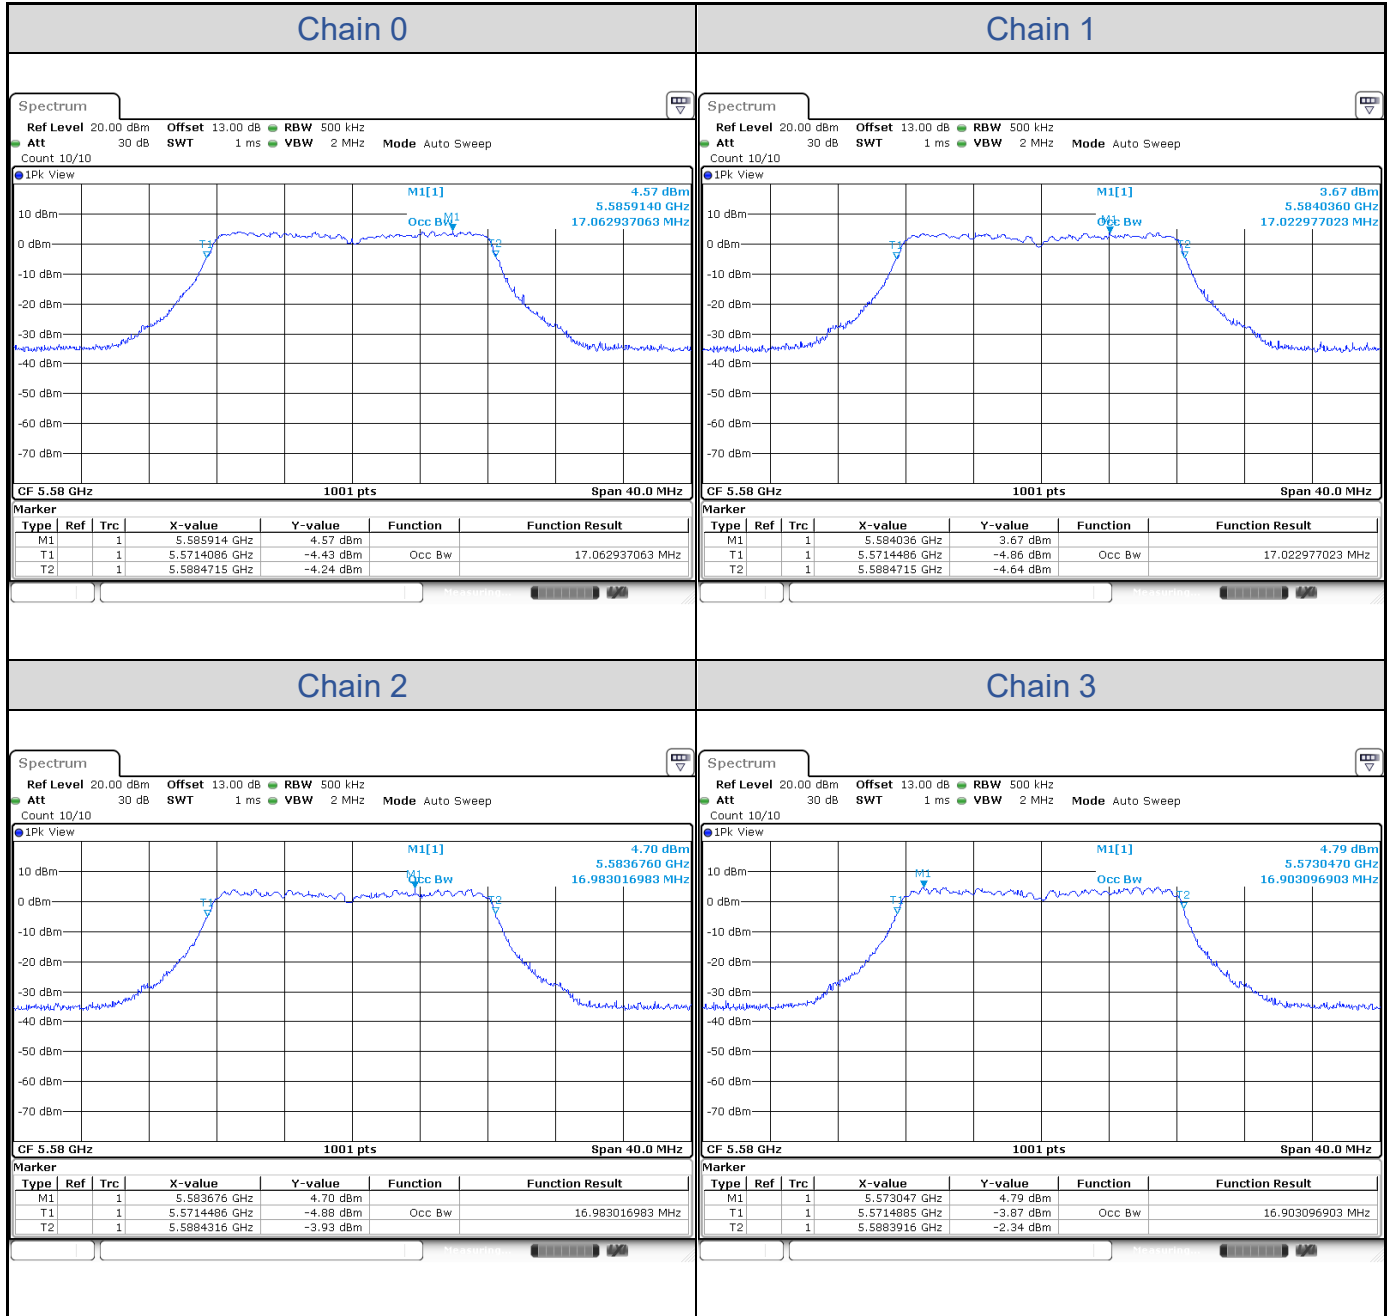

802.11ax HE80-Channel 58

802.11ax HE80-Channel 106

802.11ax HE160

| Band | Channel | Frequency (MHz) | 26 dB Bandwidth (MHz) | | | |
|----------|---------|-----------------|-----------------------|---------|---------|---------|
| | | | Chain 0 | Chain 1 | Chain 2 | Chain 3 |
| U-NII-1 | 50 | 5250 | 83.12 | 82.80 | 82.80 | 82.48 |
| U-NII-2A | 50 | 5250 | 82.48 | 82.16 | 82.48 | 81.84 |

802.11ax HE160-Channel 50

Test Result of 99% Occupied Bandwidth
802.11a

| Band | Channel | Frequency (MHz) | 99% Bandwidth (MHz) | | | |
|----------|---------|-----------------|---------------------|---------|---------|---------|
| | | | Chain 0 | Chain 1 | Chain 2 | Chain 3 |
| U-NII-2A | 52 | 5260 | 17.06 | 16.94 | 17.02 | 16.94 |
| | 60 | 5300 | 17.06 | 16.98 | 16.94 | 16.94 |
| | 64 | 5320 | 17.02 | 16.98 | 16.98 | 16.94 |
| U-NII-2C | 100 | 5500 | 17.06 | 16.98 | 16.98 | 16.90 |
| | 116 | 5580 | 17.06 | 17.02 | 16.98 | 16.90 |
| | 140 | 5700 | 17.06 | 17.02 | 16.98 | 16.94 |

802.11a-Channel 52

802.11a-Channel 60

802.11a-Channel 64

802.11a-Channel 100

802.11a-Channel 116

802.11a-Channel 140

802.11ax HE20

| Band | Channel | Frequency (MHz) | 99% Bandwidth (MHz) | | | |
|----------|---------|-----------------|---------------------|---------|---------|---------|
| | | | Chain 0 | Chain 1 | Chain 2 | Chain 3 |
| U-NII-2A | 52 | 5260 | 19.30 | 19.30 | 19.30 | 19.30 |
| | 60 | 5300 | 19.34 | 19.30 | 19.34 | 19.26 |
| | 64 | 5320 | 19.30 | 19.30 | 19.30 | 19.26 |
| U-NII-2C | 100 | 5500 | 19.30 | 19.30 | 19.30 | 19.30 |
| | 116 | 5580 | 19.30 | 19.26 | 19.30 | 19.26 |
| | 140 | 5700 | 19.30 | 19.30 | 19.30 | 19.26 |