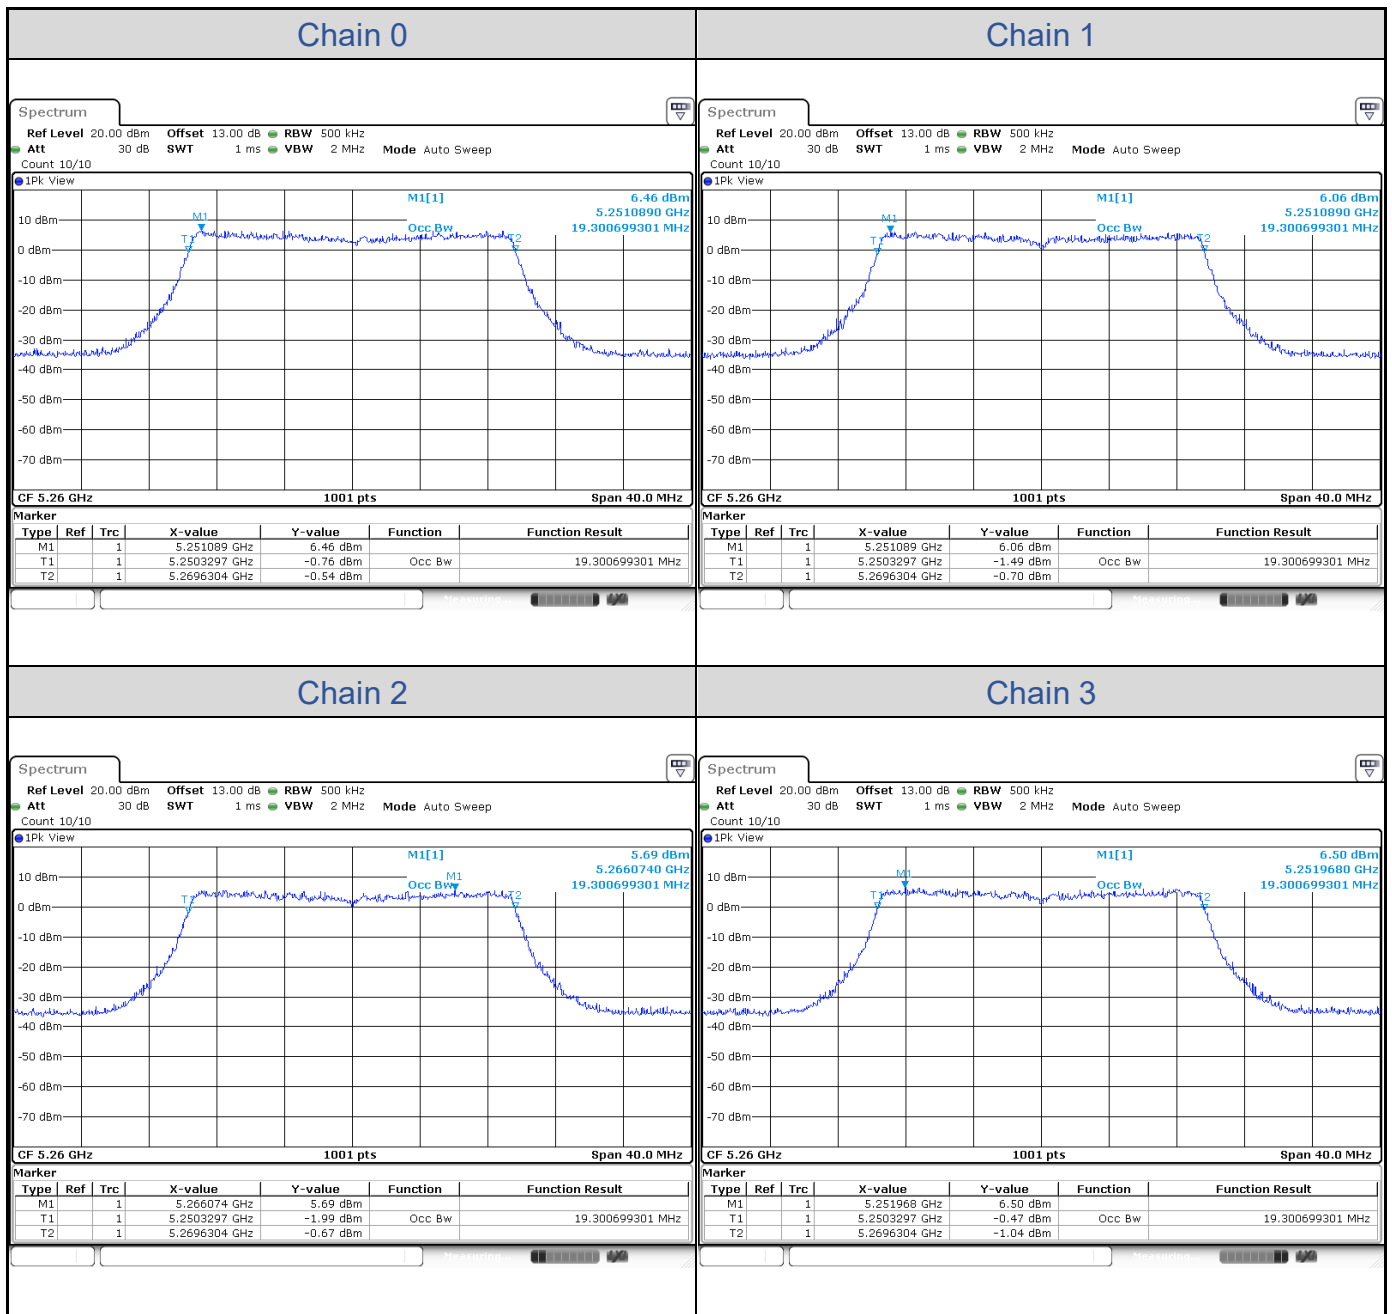

802.11ax HE160-Channel 50

Test Result of 99% Occupied Bandwidth
802.11a

| Band | Channel | Frequency (MHz) | 99% Bandwidth (MHz) | | | |
|----------|---------|-----------------|---------------------|---------|---------|---------|
| | | | Chain 0 | Chain 1 | Chain 2 | Chain 3 |
| U-NII-2A | 52 | 5260 | 17.06 | 16.94 | 17.02 | 16.94 |
| | 60 | 5300 | 17.06 | 16.98 | 16.94 | 16.94 |
| | 64 | 5320 | 17.02 | 16.98 | 16.98 | 16.94 |
| U-NII-2C | 100 | 5500 | 17.06 | 16.98 | 16.98 | 16.90 |
| | 116 | 5580 | 17.06 | 17.02 | 16.98 | 16.90 |
| | 140 | 5700 | 17.06 | 17.02 | 16.98 | 16.94 |

802.11a-Channel 52

802.11a-Channel 60

802.11a-Channel 64

802.11a-Channel 100

802.11a-Channel 116

802.11a-Channel 140

802.11ax HE20

| Band | Channel | Frequency (MHz) | 99% Bandwidth (MHz) | | | |
|----------|---------|-----------------|---------------------|---------|---------|---------|
| | | | Chain 0 | Chain 1 | Chain 2 | Chain 3 |
| U-NII-2A | 52 | 5260 | 19.30 | 19.30 | 19.30 | 19.30 |
| | 60 | 5300 | 19.34 | 19.30 | 19.34 | 19.26 |
| | 64 | 5320 | 19.30 | 19.30 | 19.30 | 19.26 |
| U-NII-2C | 100 | 5500 | 19.30 | 19.30 | 19.30 | 19.30 |
| | 116 | 5580 | 19.30 | 19.26 | 19.30 | 19.26 |
| | 140 | 5700 | 19.30 | 19.30 | 19.30 | 19.26 |

802.11ax HE20-Channel 52

802.11ax HE20-Channel 60

802.11ax HE20-Channel 64

802.11ax HE20-Channel 100

802.11ax HE20-Channel 116
