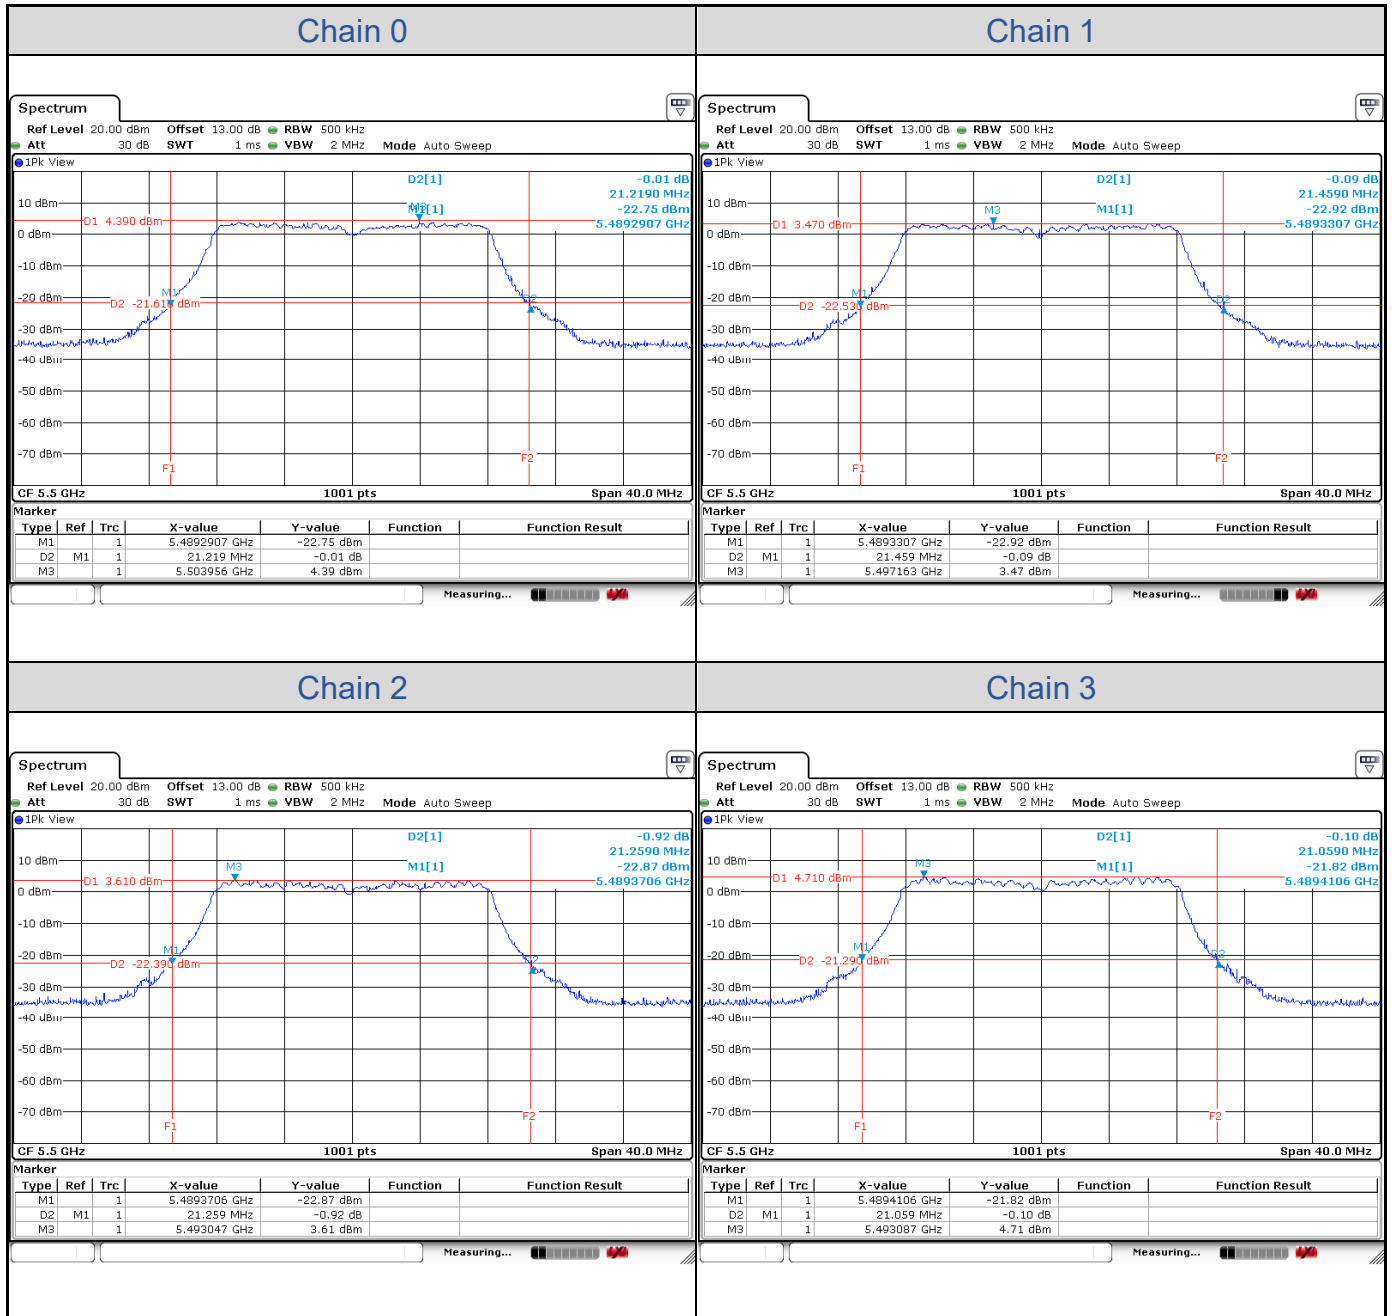

Appendix A: Test Results of Conducted Test

Test Result of 26 dB Bandwidth

802.11a

| Band | Channel | Frequency (MHz) | 26 dB Bandwidth (MHz) | | | |
|----------|---------|-----------------|-----------------------|---------|---------|---------|
| | | | Chain 0 | Chain 1 | Chain 2 | Chain 3 |
| U-NII-2A | 52 | 5260 | 21.18 | 21.22 | 21.26 | 20.50 |
| | 60 | 5300 | 21.74 | 21.02 | 21.54 | 20.66 |
| | 64 | 5320 | 21.18 | 21.50 | 21.22 | 20.74 |
| U-NII-2C | 100 | 5500 | 21.22 | 21.46 | 21.26 | 21.06 |
| | 116 | 5580 | 21.38 | 21.54 | 21.14 | 20.46 |
| | 140 | 5700 | 21.22 | 21.26 | 21.02 | 20.86 |

802.11a-Channel 52

802.11a-Channel 60

802.11a-Channel 64

802.11a-Channel 100

802.11a-Channel 116

802.11a-Channel 140

802.11ax HE20

| Band | Channel | Frequency (MHz) | 26 dB Bandwidth (MHz) | | | |
|----------|---------|-----------------|-----------------------|---------|---------|---------|
| | | | Chain 0 | Chain 1 | Chain 2 | Chain 3 |
| U-NII-2A | 52 | 5260 | 22.70 | 22.50 | 22.50 | 22.26 |
| | 60 | 5300 | 22.66 | 22.78 | 22.70 | 22.38 |
| | 64 | 5320 | 22.58 | 22.54 | 22.66 | 22.50 |
| U-NII-2C | 100 | 5500 | 22.78 | 22.22 | 22.42 | 22.46 |
| | 116 | 5580 | 22.78 | 22.58 | 22.54 | 22.62 |
| | 140 | 5700 | 22.58 | 22.54 | 22.42 | 22.78 |

802.11ax HE20-Channel 52

802.11ax HE20-Channel 60

802.11ax HE20-Channel 64

802.11ax HE20-Channel 100

802.11ax HE20-Channel 116

802.11ax HE20-Channel 140

802.11ax HE40

| Band | Channel | Frequency (MHz) | 26 dB Bandwidth (MHz) | | | |
|----------|---------|-----------------|-----------------------|---------|---------|---------|
| | | | Chain 0 | Chain 1 | Chain 2 | Chain 3 |
| U-NII-2A | 54 | 5270 | 40.76 | 40.36 | 40.28 | 40.36 |
| | 62 | 5310 | 40.28 | 40.84 | 40.44 | 40.60 |
| U-NII-2C | 102 | 5510 | 40.36 | 40.60 | 40.44 | 40.36 |
| | 110 | 5500 | 40.36 | 40.52 | 40.36 | 40.20 |
| | 134 | 5670 | 40.60 | 40.36 | 40.68 | 40.52 |