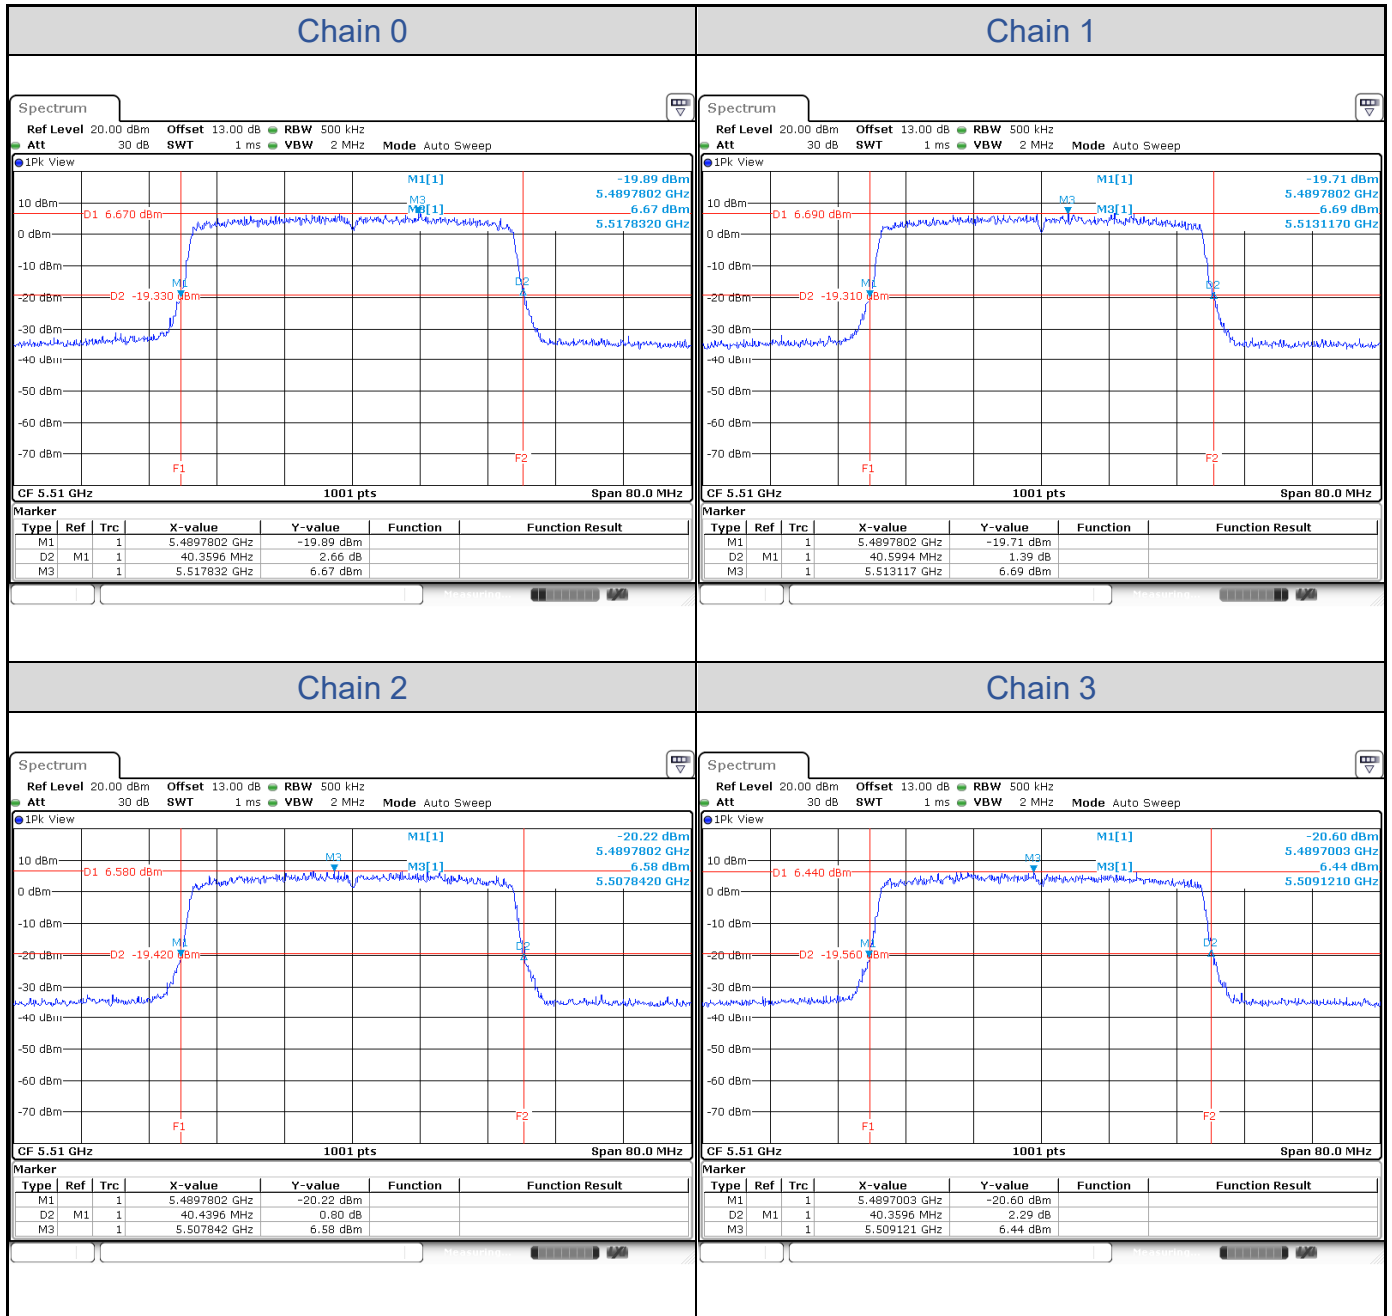

802.11a-Channel 52

802.11a-Channel 60

802.11a-Channel 64

802.11a-Channel 100

802.11a-Channel 116

802.11a-Channel 140

802.11ax HE20

| Band | Channel | Frequency (MHz) | 26 dB Bandwidth (MHz) | | | |
|----------|---------|-----------------|-----------------------|---------|---------|---------|
| | | | Chain 0 | Chain 1 | Chain 2 | Chain 3 |
| U-NII-2A | 52 | 5260 | 22.70 | 22.50 | 22.50 | 22.26 |
| | 60 | 5300 | 22.66 | 22.78 | 22.70 | 22.38 |
| | 64 | 5320 | 22.58 | 22.54 | 22.66 | 22.50 |
| U-NII-2C | 100 | 5500 | 22.78 | 22.22 | 22.42 | 22.46 |
| | 116 | 5580 | 22.78 | 22.58 | 22.54 | 22.62 |
| | 140 | 5700 | 22.58 | 22.54 | 22.42 | 22.78 |

802.11ax HE20-Channel 52

802.11ax HE20-Channel 60

802.11ax HE20-Channel 64

802.11ax HE20-Channel 100

802.11ax HE20-Channel 116

802.11ax HE20-Channel 140

802.11ax HE40

| Band | Channel | Frequency (MHz) | 26 dB Bandwidth (MHz) | | | |
|----------|---------|-----------------|-----------------------|---------|---------|---------|
| | | | Chain 0 | Chain 1 | Chain 2 | Chain 3 |
| U-NII-2A | 54 | 5270 | 40.76 | 40.36 | 40.28 | 40.36 |
| | 62 | 5310 | 40.28 | 40.84 | 40.44 | 40.60 |
| U-NII-2C | 102 | 5510 | 40.36 | 40.60 | 40.44 | 40.36 |
| | 110 | 5500 | 40.36 | 40.52 | 40.36 | 40.20 |
| | 134 | 5670 | 40.60 | 40.36 | 40.68 | 40.52 |

802.11ax HE40-Channel 54

802.11ax HE40-Channel 62

802.11ax HE40-Channel 102

802.11ax HE40-Channel 110

802.11ax HE40-Channel 134

802.11ax HE80

| Band | Channel | Frequency (MHz) | 26 dB Bandwidth (MHz) | | | |
|----------|---------|-----------------|-----------------------|---------|---------|---------|
| | | | Chain 0 | Chain 1 | Chain 2 | Chain 3 |
| U-NII-2A | 58 | 5290 | 82.48 | 82.32 | 82.16 | 82.48 |
| U-NII-2C | 106 | 5530 | 82.00 | 82.00 | 81.68 | 82.16 |