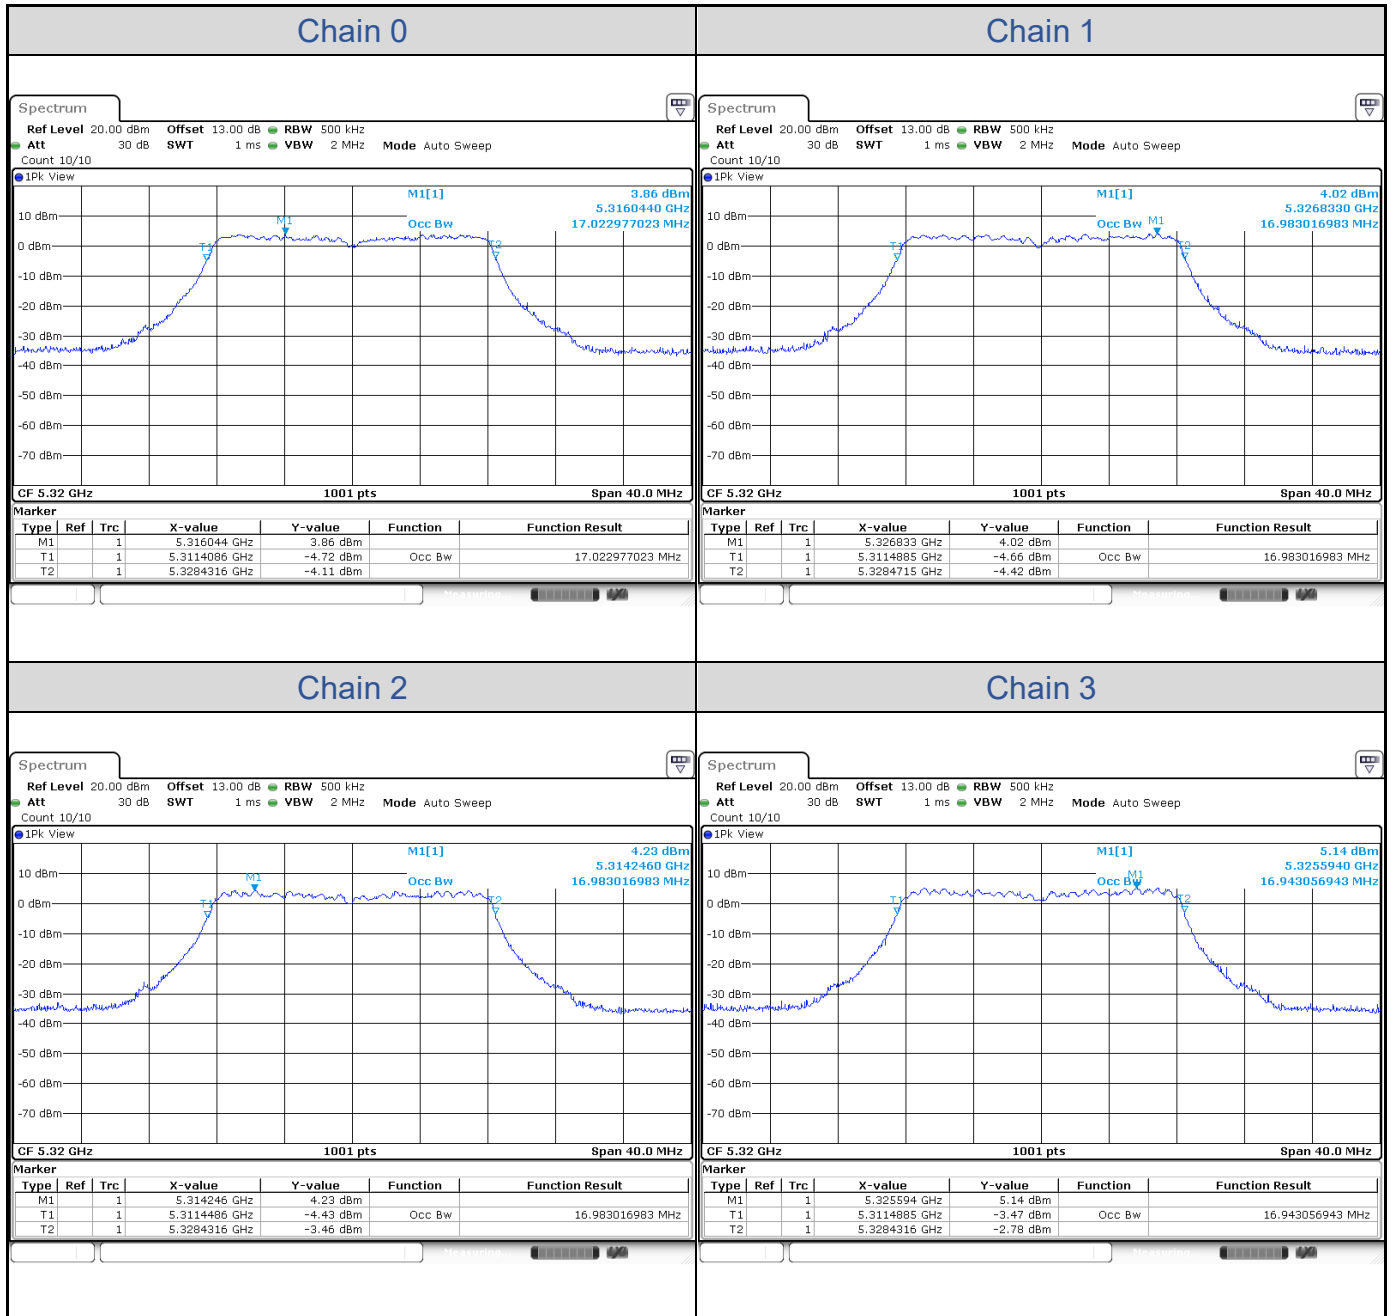

802.11a-Channel 64