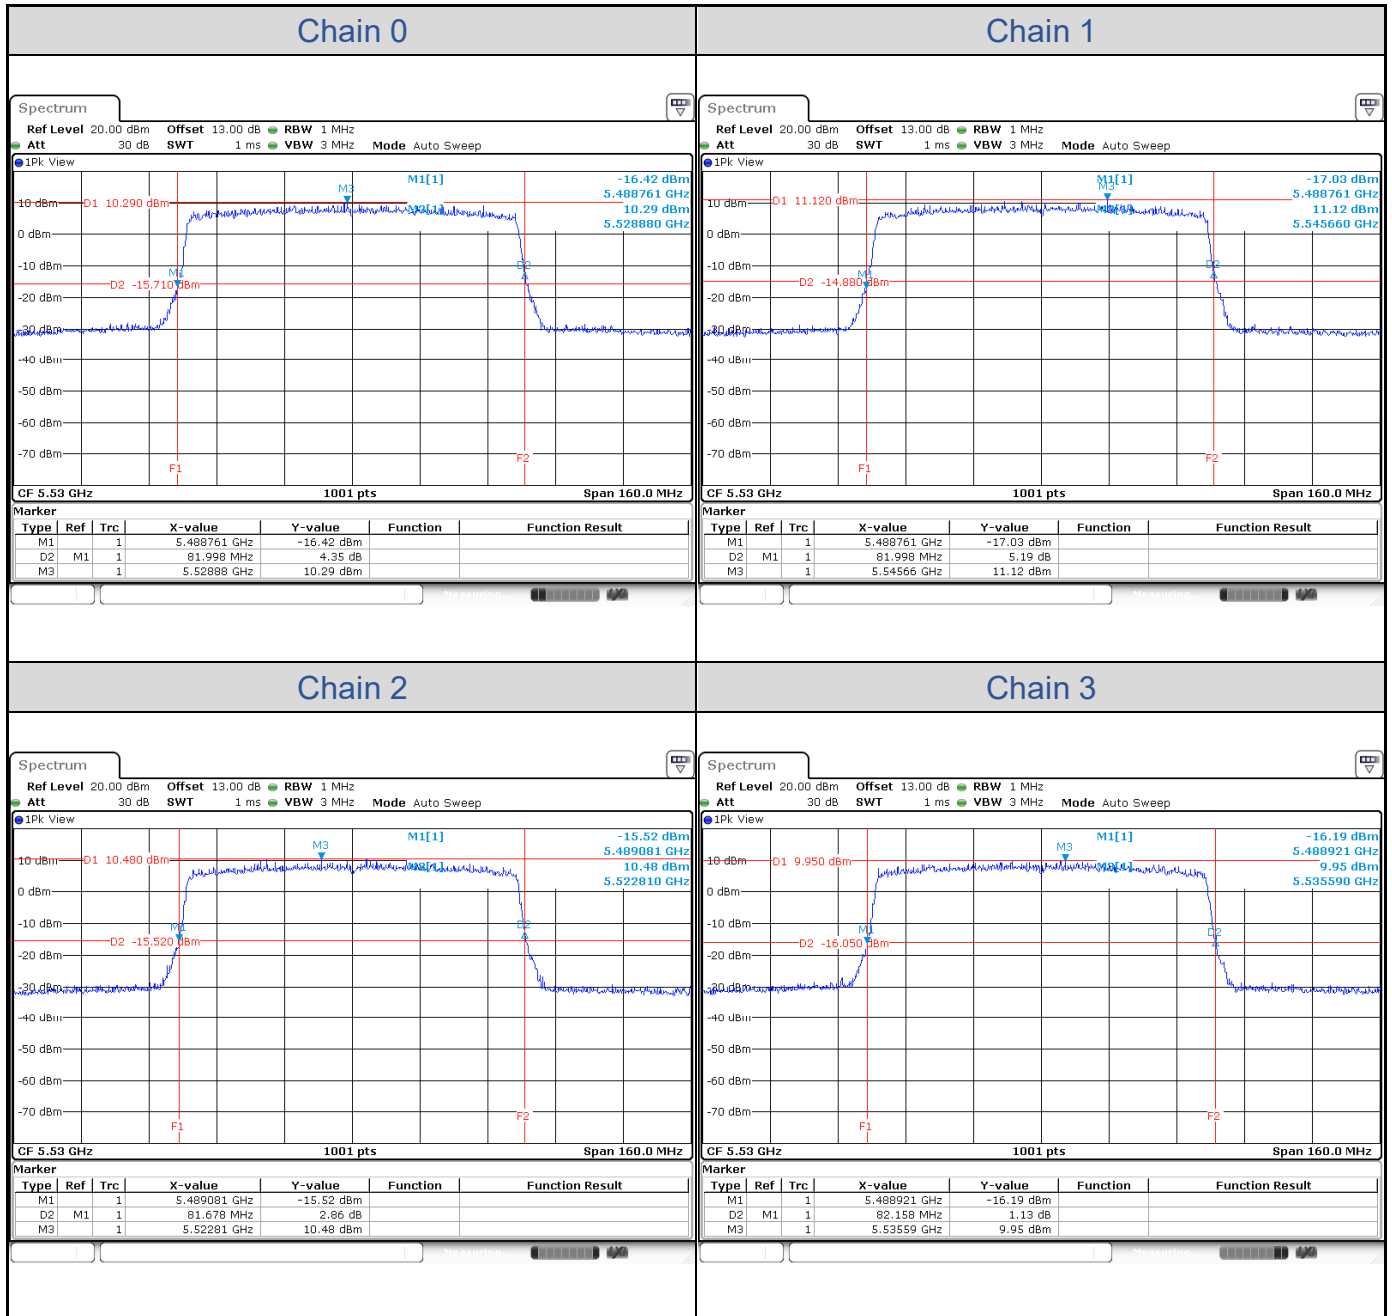

802.11ax HE40-Channel 54

802.11ax HE40-Channel 62

802.11ax HE40-Channel 102

802.11ax HE40-Channel 110

802.11ax HE40-Channel 134

802.11ax HE80

| Band | Channel | Frequency (MHz) | 26 dB Bandwidth (MHz) | | | |
|----------|---------|-----------------|-----------------------|---------|---------|---------|
| | | | Chain 0 | Chain 1 | Chain 2 | Chain 3 |
| U-NII-2A | 58 | 5290 | 82.48 | 82.32 | 82.16 | 82.48 |
| U-NII-2C | 106 | 5530 | 82.00 | 82.00 | 81.68 | 82.16 |

802.11ax HE80-Channel 58

802.11ax HE80-Channel 106

802.11ax HE160

| Band | Channel | Frequency (MHz) | 26 dB Bandwidth (MHz) | | | |
|----------|---------|-----------------|-----------------------|---------|---------|---------|
| | | | Chain 0 | Chain 1 | Chain 2 | Chain 3 |
| U-NII-1 | 50 | 5250 | 83.12 | 82.80 | 82.80 | 82.48 |
| U-NII-2A | 50 | 5250 | 82.48 | 82.16 | 82.48 | 81.84 |

802.11ax HE160-Channel 50

Test Result of 99% Occupied Bandwidth
802.11a

| Band | Channel | Frequency (MHz) | 99% Bandwidth (MHz) | | | |
|----------|---------|-----------------|---------------------|---------|---------|---------|
| | | | Chain 0 | Chain 1 | Chain 2 | Chain 3 |
| U-NII-2A | 52 | 5260 | 17.06 | 16.94 | 17.02 | 16.94 |
| | 60 | 5300 | 17.06 | 16.98 | 16.94 | 16.94 |
| | 64 | 5320 | 17.02 | 16.98 | 16.98 | 16.94 |
| U-NII-2C | 100 | 5500 | 17.06 | 16.98 | 16.98 | 16.90 |
| | 116 | 5580 | 17.06 | 17.02 | 16.98 | 16.90 |
| | 140 | 5700 | 17.06 | 17.02 | 16.98 | 16.94 |