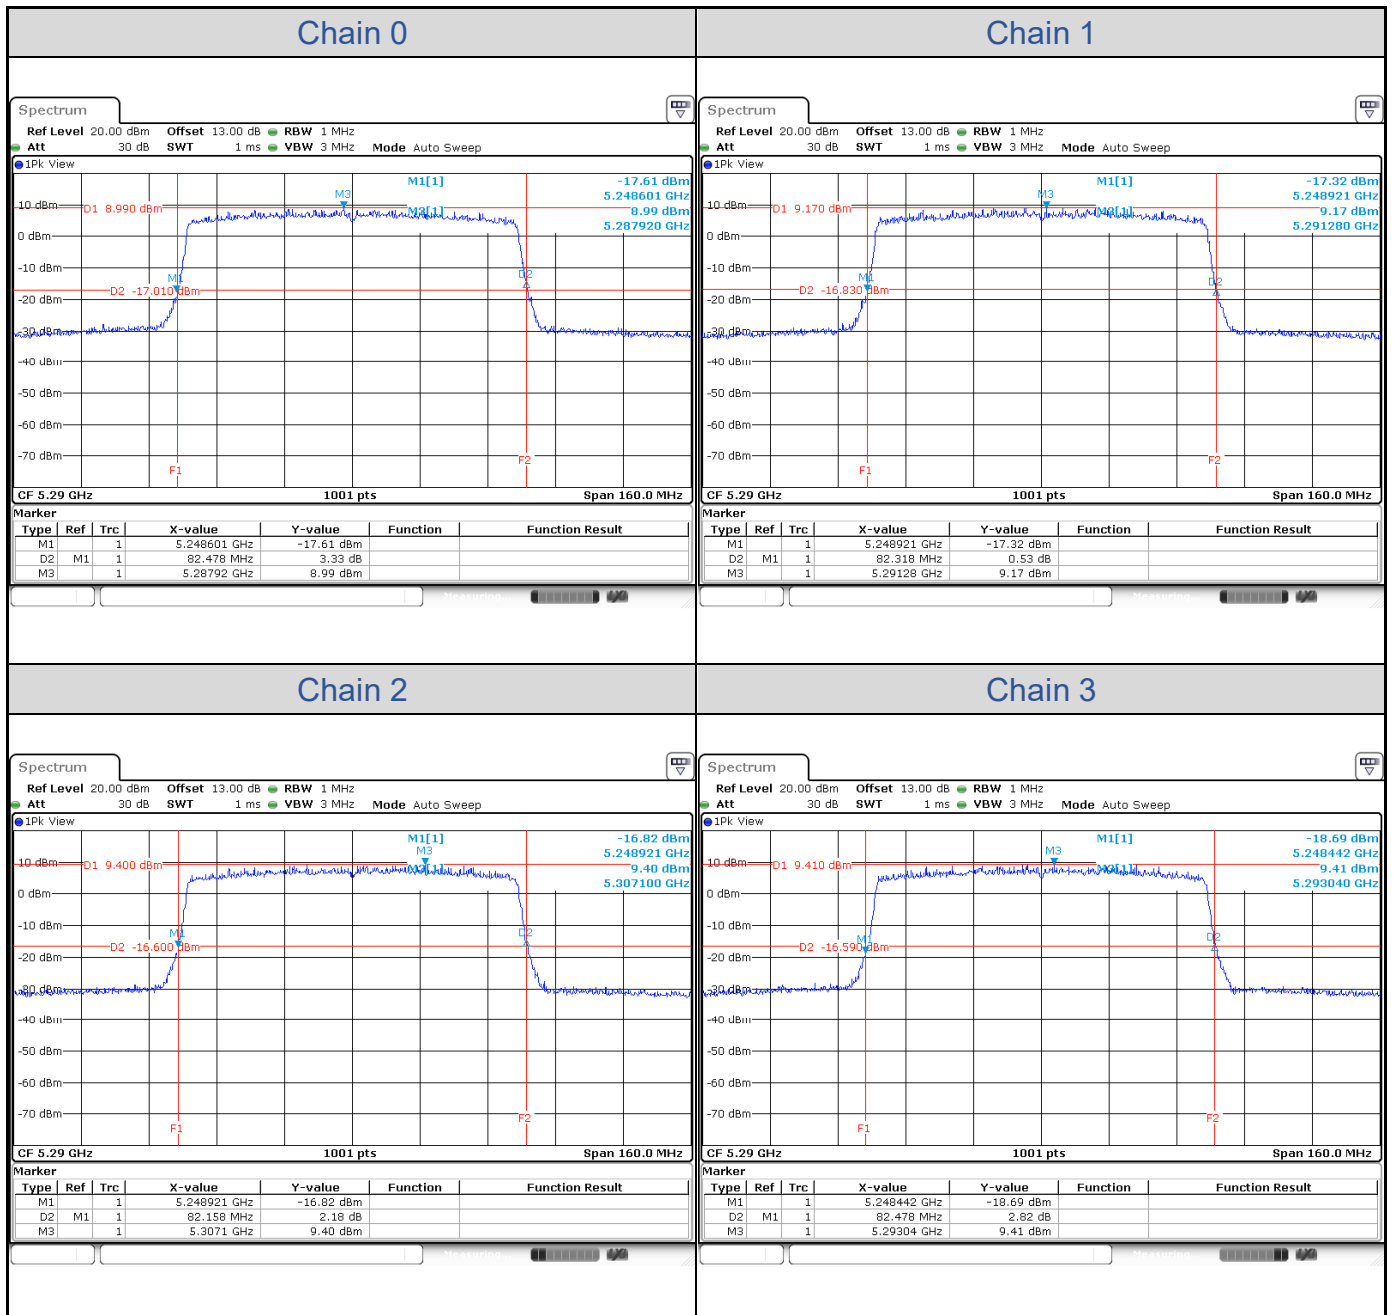

802.11ax HE40-Channel 54

802.11ax HE40-Channel 62

802.11ax HE40-Channel 102

802.11ax HE40-Channel 110

802.11ax HE40-Channel 134

802.11ax HE80

| Band | Channel | Frequency (MHz) | 26 dB Bandwidth (MHz) | | | |
|----------|---------|-----------------|-----------------------|---------|---------|---------|
| | | | Chain 0 | Chain 1 | Chain 2 | Chain 3 |
| U-NII-2A | 58 | 5290 | 82.48 | 82.32 | 82.16 | 82.48 |
| U-NII-2C | 106 | 5530 | 82.00 | 82.00 | 81.68 | 82.16 |

802.11ax HE80-Channel 58

802.11ax HE80-Channel 106

802.11ax HE160

| Band | Channel | Frequency (MHz) | 26 dB Bandwidth (MHz) | | | |
|----------|---------|-----------------|-----------------------|---------|---------|---------|
| | | | Chain 0 | Chain 1 | Chain 2 | Chain 3 |
| U-NII-1 | 50 | 5250 | 83.12 | 82.80 | 82.80 | 82.48 |
| U-NII-2A | 50 | 5250 | 82.48 | 82.16 | 82.48 | 81.84 |

802.11ax HE160-Channel 50

Test Result of 99% Occupied Bandwidth
802.11a

| Band | Channel | Frequency (MHz) | 99% Bandwidth (MHz) | | | |
|----------|---------|-----------------|---------------------|---------|---------|---------|
| | | | Chain 0 | Chain 1 | Chain 2 | Chain 3 |
| U-NII-2A | 52 | 5260 | 17.06 | 16.94 | 17.02 | 16.94 |
| | 60 | 5300 | 17.06 | 16.98 | 16.94 | 16.94 |
| | 64 | 5320 | 17.02 | 16.98 | 16.98 | 16.94 |
| U-NII-2C | 100 | 5500 | 17.06 | 16.98 | 16.98 | 16.90 |
| | 116 | 5580 | 17.06 | 17.02 | 16.98 | 16.90 |
| | 140 | 5700 | 17.06 | 17.02 | 16.98 | 16.94 |