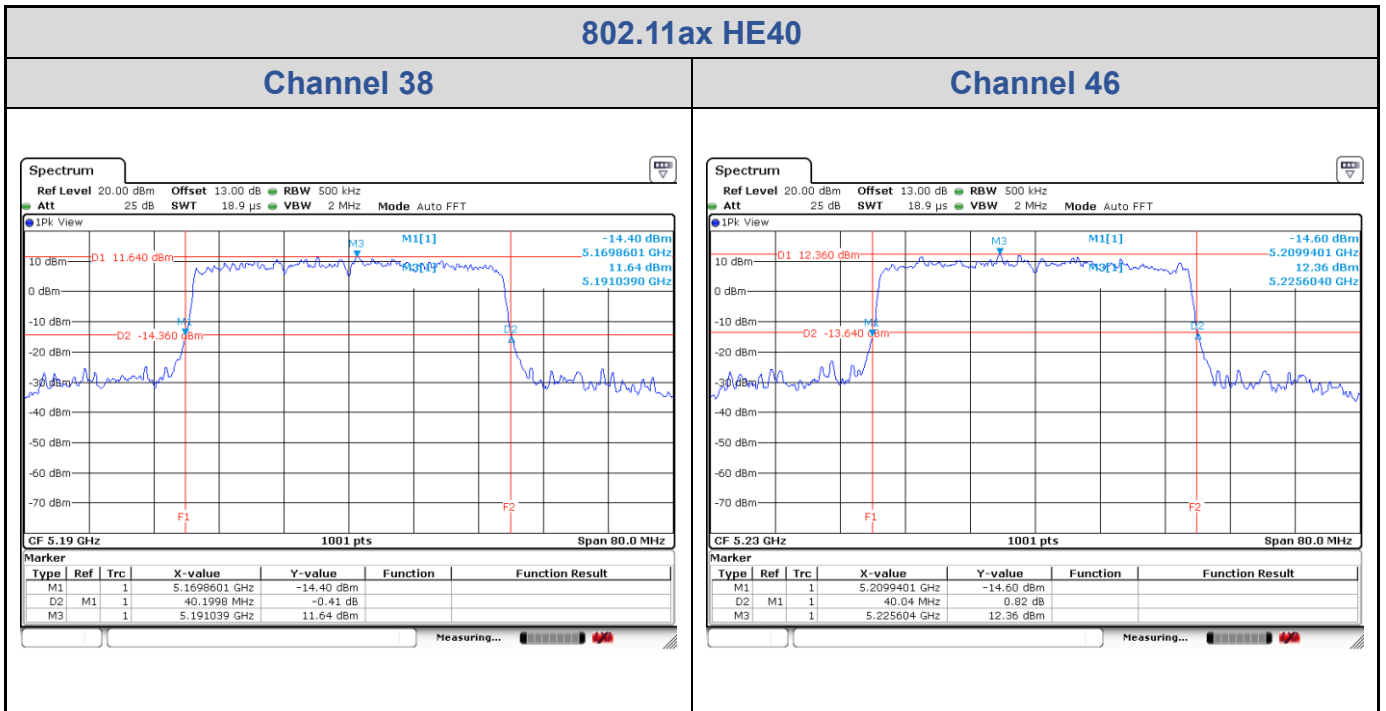

<Chain 0>

<Chain 1>

<Chain 2>

<Chain 3>

802.11ax HE40

Band	Channel	Frequency (MHz)	26 dB Bandwidth (MHz)			
			Chain 0	Chain 1	Chain 2	Chain 3
U-NII-1	38	5190	40.20	40.20	40.52	40.36
	46	5230	40.04	40.44	40.12	40.60

<Chain 0>

<Chain 1>

<Chain 2>

<Chain 3>

802.11ax HE80

Band	Channel	Frequency (MHz)	26 dB Bandwidth (MHz)			
			Chain 0	Chain 1	Chain 2	Chain 3
U-NII-1	42	5210	81.52	82.16	82.48	80.72

<Chain 0>

<Chain 1>