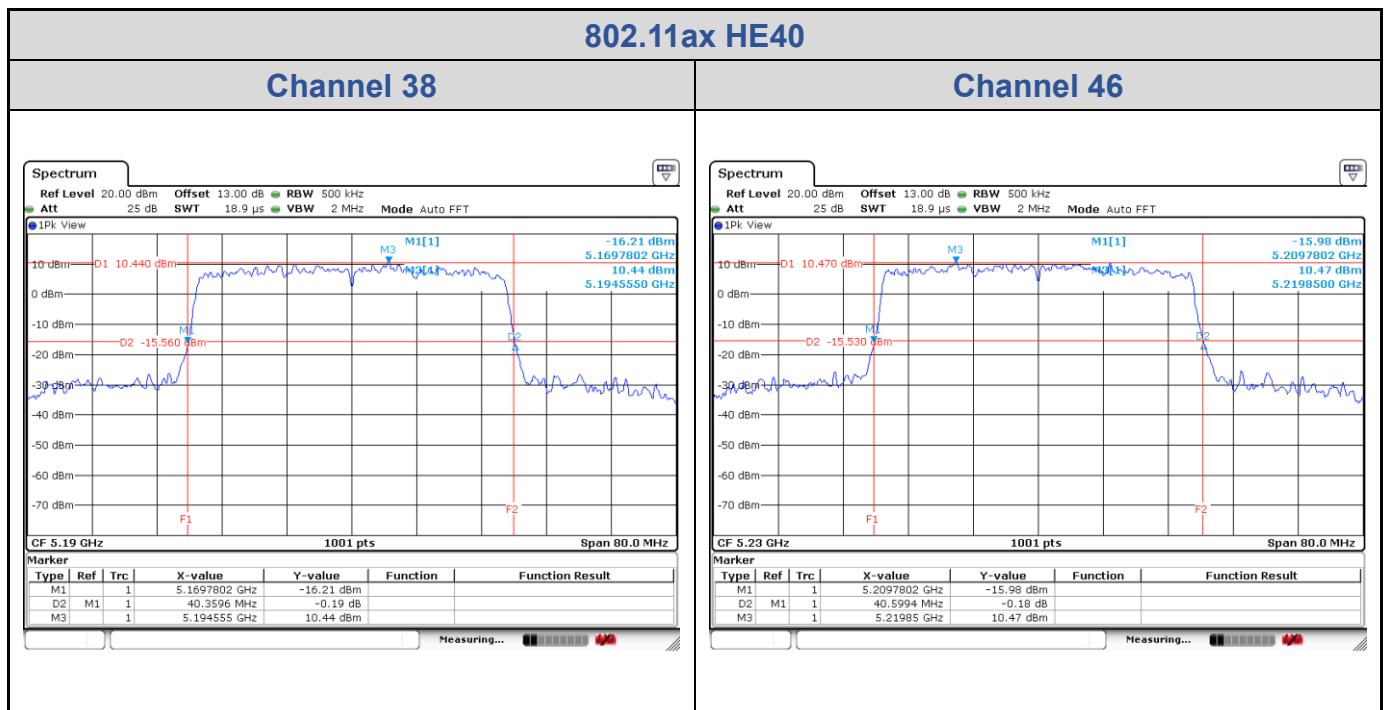

<Chain 0>

<Chain 1>

<Chain 2>

<Chain 3>

802.11ax HE40

Band	Channel	Frequency (MHz)	26 dB Bandwidth (MHz)			
			Chain 0	Chain 1	Chain 2	Chain 3
U-NII-1	38	5190	40.20	40.20	40.52	40.36
	46	5230	40.04	40.44	40.12	40.60

<Chain 0>

<Chain 1>

<Chain 2>

<Chain 3>

802.11ax HE80

Band	Channel	Frequency (MHz)	26 dB Bandwidth (MHz)			
			Chain 0	Chain 1	Chain 2	Chain 3
U-NII-1	42	5210	81.52	82.16	82.48	80.72

<Chain 0>

<Chain 1>