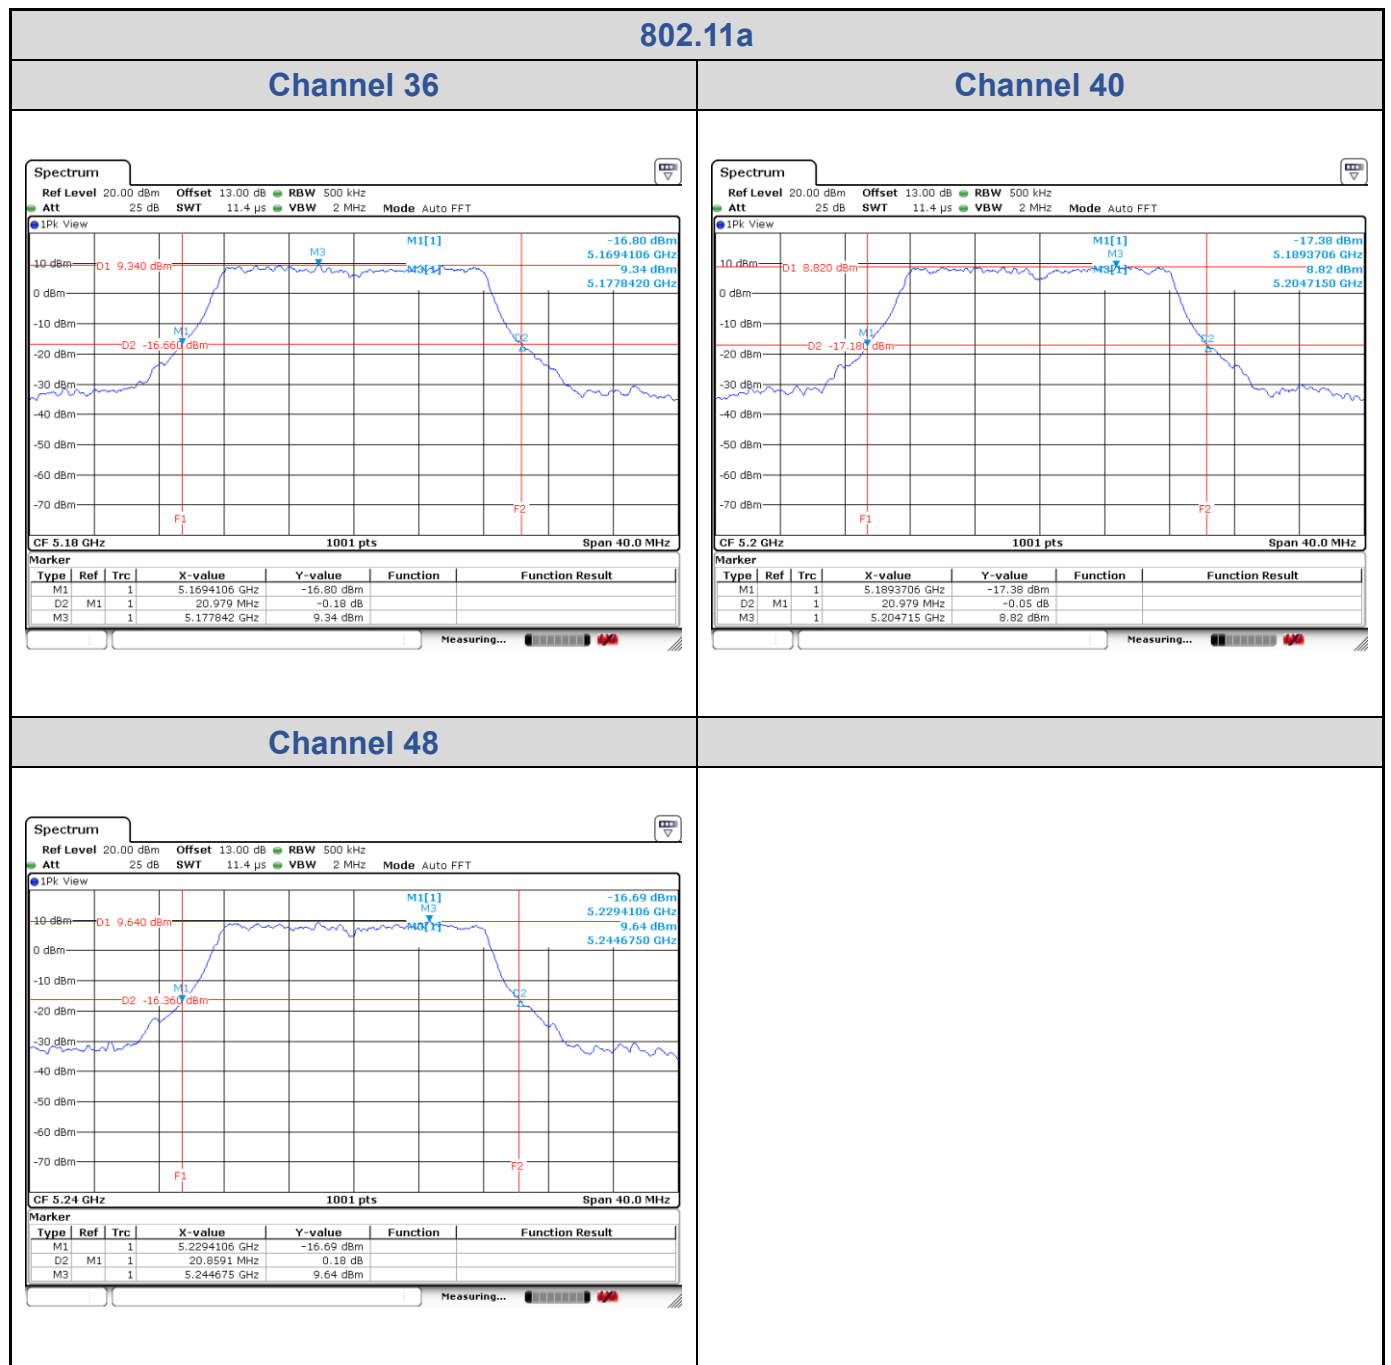

Appendix A: Test Results of Conducted Test

Test Result of 26 dB Bandwidth

802.11a

Band	Channel	Frequency (MHz)	26 dB Bandwidth (MHz)			
			Chain 0	Chain 1	Chain 2	Chain 3
U-NII-1	36	5180	20.98	20.66	20.70	20.70
	40	5200	20.98	20.94	20.86	20.54
	48	5240	20.86	20.78	20.66	20.50

<Chain 0>