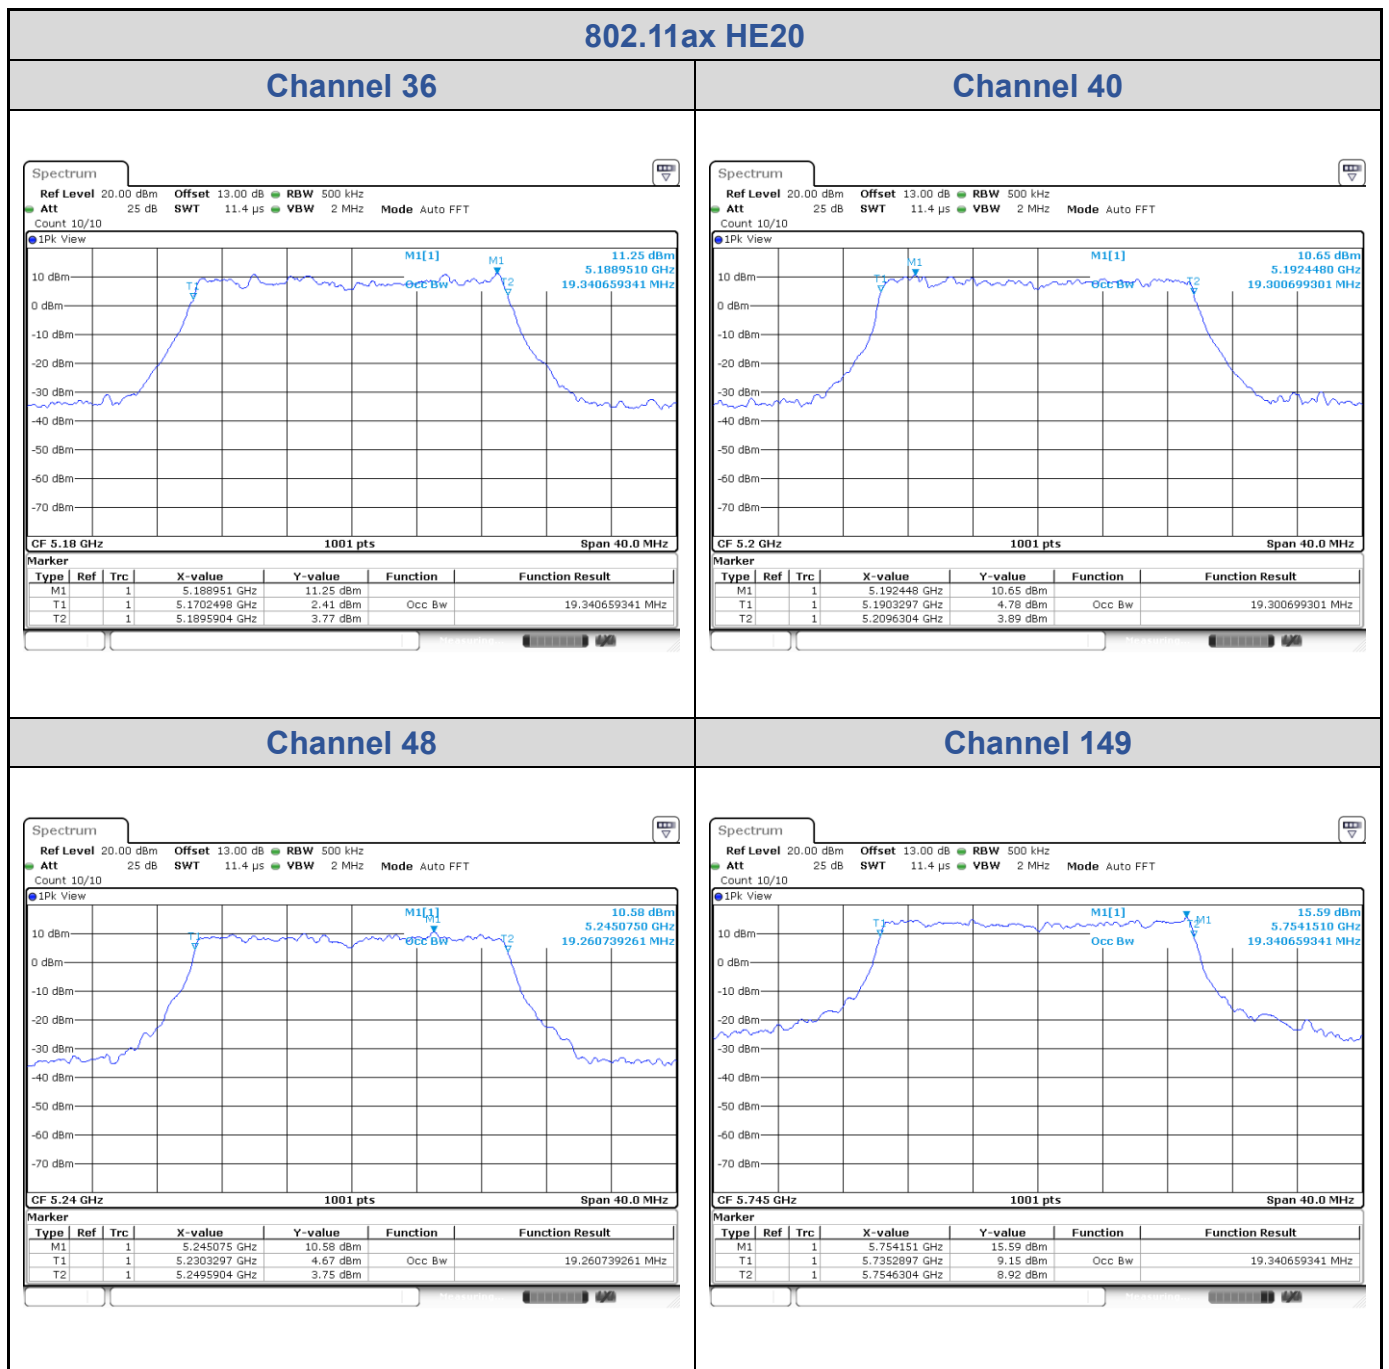

<Chain 0>

802.11ax HE20
Channel 48

Channel 149

Channel 157

Channel 165

<Chain 1>

<Chain 2>

802.11ax HE20
Channel 157
Channel 165