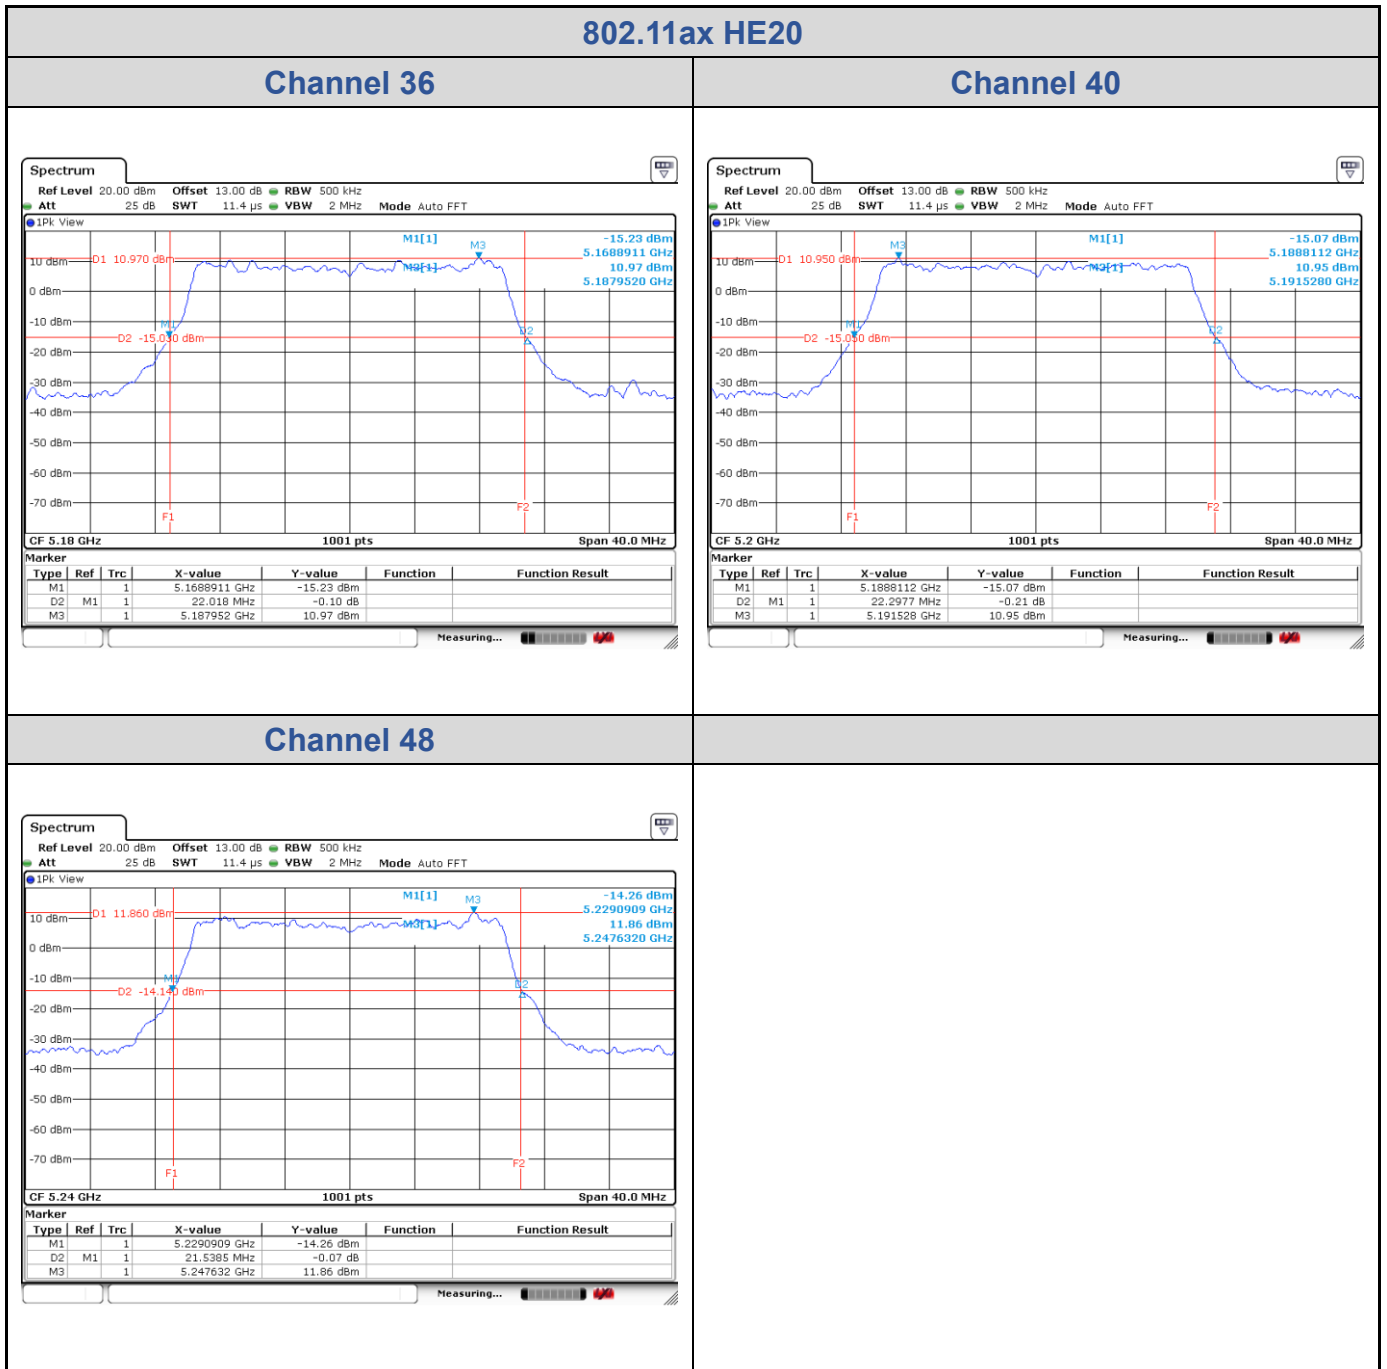

<Chain 0>

<Chain 1>

<Chain 2>

<Chain 3>

802.11ax HE40

Band	Channel	Frequency (MHz)	26 dB Bandwidth (MHz)			
			Chain 0	Chain 1	Chain 2	Chain 3
U-NII-1	38	5190	40.20	40.20	40.52	40.36
	46	5230	40.04	40.44	40.12	40.60

<Chain 0>

<Chain 1>

<Chain 2>

<Chain 3>

802.11ax HE80

Band	Channel	Frequency (MHz)	26 dB Bandwidth (MHz)			
			Chain 0	Chain 1	Chain 2	Chain 3
U-NII-1	42	5210	81.52	82.16	82.48	80.72

<Chain 0>

<Chain 1>