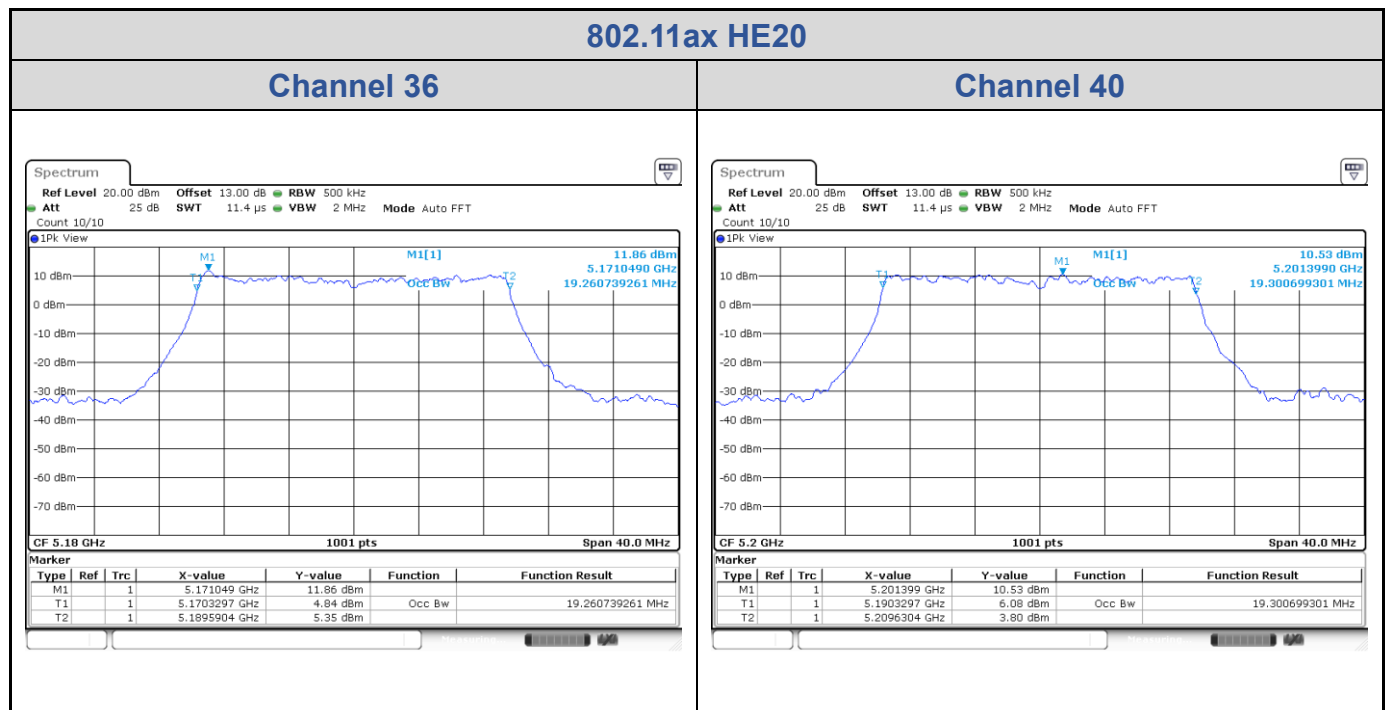

802.11ax HE20

Band	Channel	Frequency (MHz)	99% Bandwidth (MHz)			
			Chain 0	Chain 1	Chain 2	Chain 3
U-NII-1	36	5180	19.26	19.30	19.34	19.26
	40	5200	19.30	19.22	19.30	19.22
	48	5240	19.22	19.46	19.26	19.26
U-NII-3	149	5745	19.46	19.50	19.34	19.18
	157	5785	19.26	19.58	19.30	19.26
	165	5825	19.46	19.42	19.34	19.26

<Chain 0>