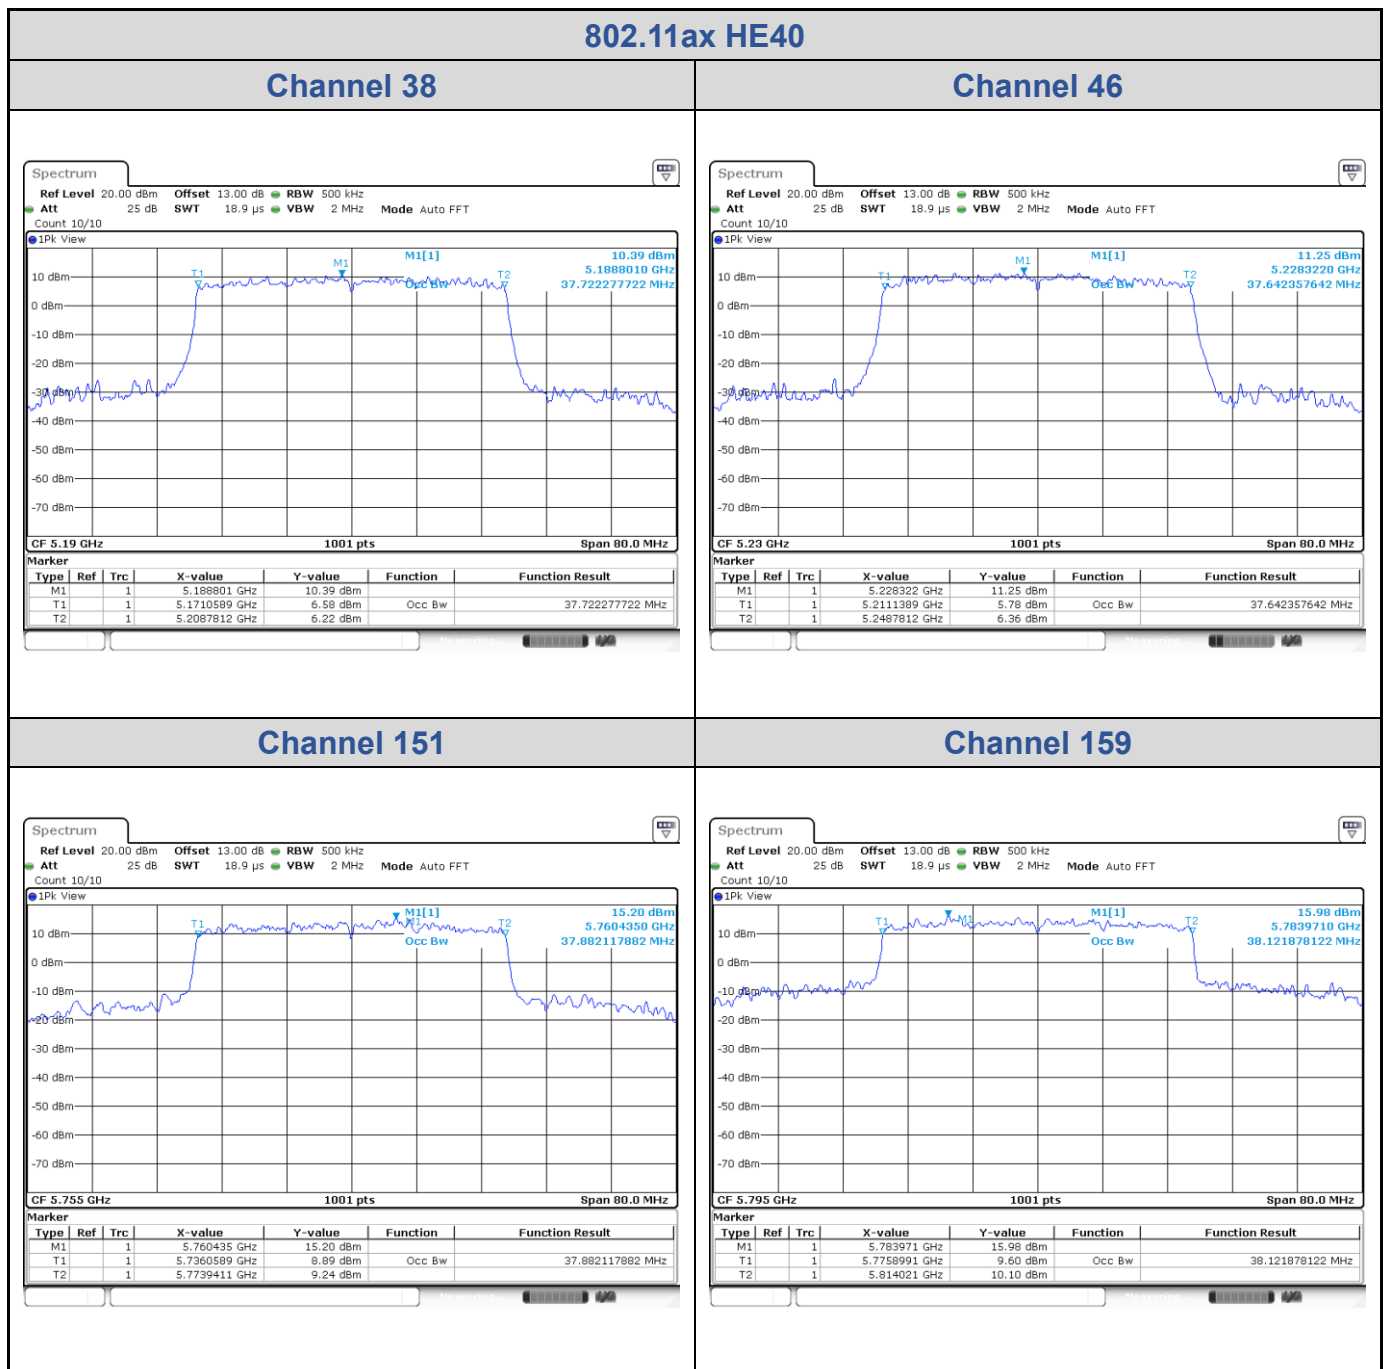

<Chain 0>

802.11ax HE20
Channel 48

Channel 149

Channel 157

Channel 165

<Chain 1>

<Chain 2>

802.11ax HE20
Channel 157
Channel 165

<Chain 3>

802.11ax HE20

Channel 157

Channel 165

802.11ax HE40

Band	Channel	Frequency (MHz)	99% Bandwidth (MHz)			
			Chain 0	Chain 1	Chain 2	Chain 3
U-NII-1	38	5190	37.72	37.72	37.56	37.64
	46	5230	37.64	37.64	37.64	37.72
U-NII-3	151	5755	37.80	37.88	37.72	37.64
	159	5795	37.64	37.12	37.80	37.72

<Chain 0>

<Chain 1>

<Chain 2>

<Chain 3>

802.11ax HE80

Band	Channel	Frequency (MHz)	99% Bandwidth (MHz)			
			Chain 0	Chain 1	Chain 2	Chain 3
U-NII-1	42	5210	76.88	77.36	77.04	77.04
U-NII-3	155	5775	77.20	77.84	77.36	77.20