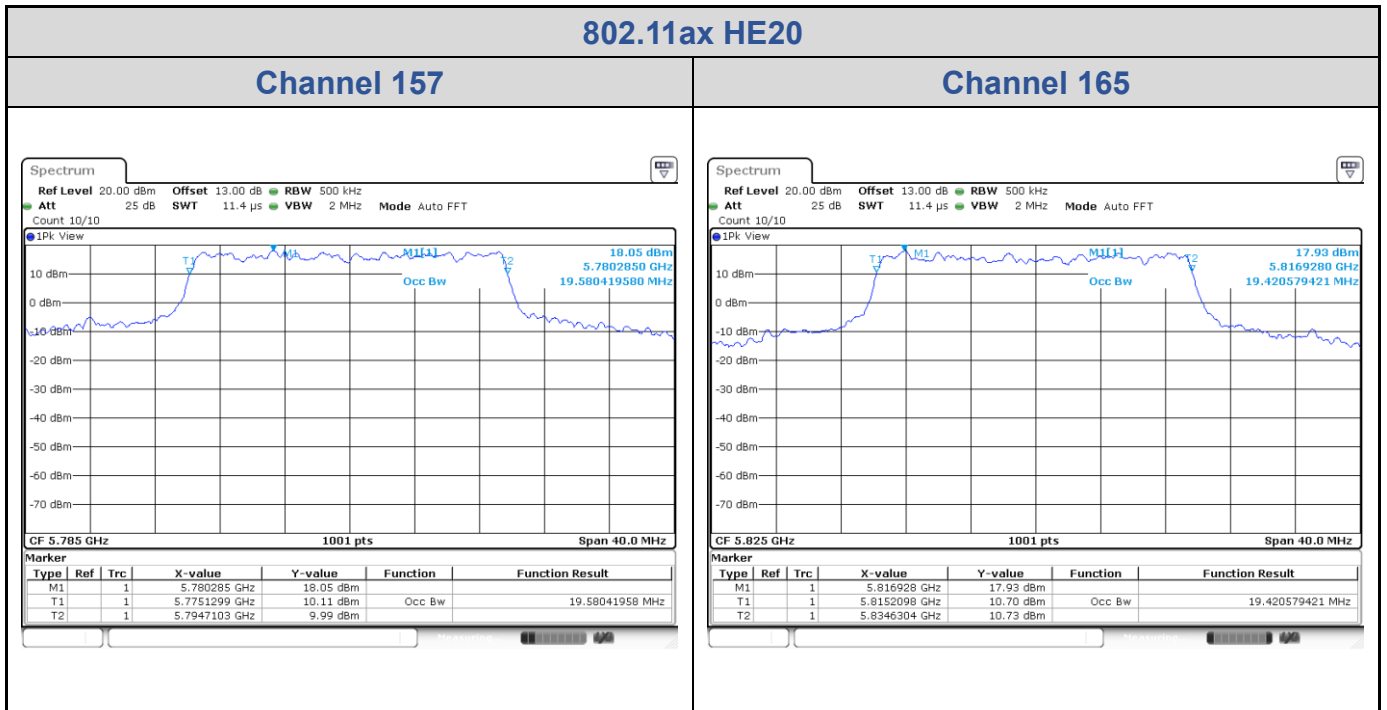

<Chain 0>

802.11a
Channel 48

Channel 149

Channel 157

Channel 165

<Chain 1>

<Chain 2>

802.11a
Channel 157
Channel 165

<Chain 3>

802.11a
Channel 157
Channel 165

802.11ax HE20

Band	Channel	Frequency (MHz)	99% Bandwidth (MHz)			
			Chain 0	Chain 1	Chain 2	Chain 3
U-NII-1	36	5180	19.26	19.30	19.34	19.26
	40	5200	19.30	19.22	19.30	19.22
	48	5240	19.22	19.46	19.26	19.26
U-NII-3	149	5745	19.46	19.50	19.34	19.18
	157	5785	19.26	19.58	19.30	19.26
	165	5825	19.46	19.42	19.34	19.26

<Chain 0>

802.11ax HE20
Channel 48

Channel 149

Channel 157

Channel 165

<Chain 1>

<Chain 2>

802.11ax HE20
Channel 157
Channel 165