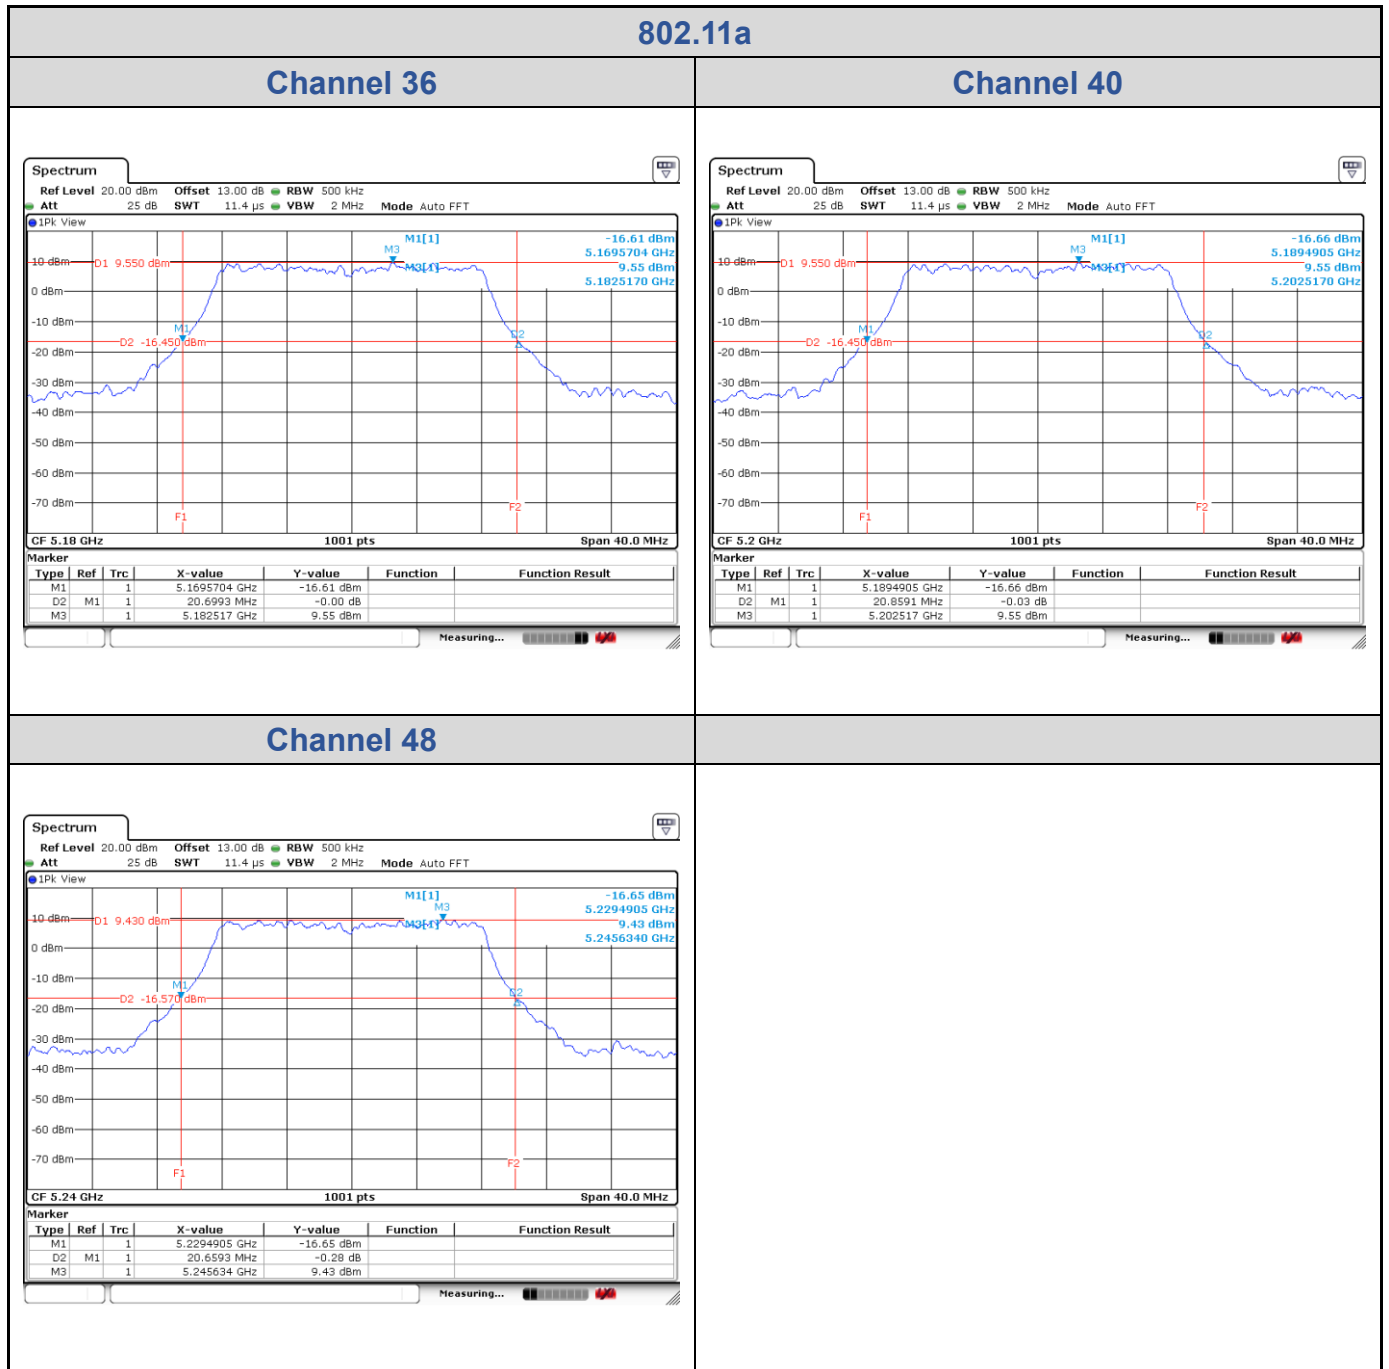

<Chain 2>