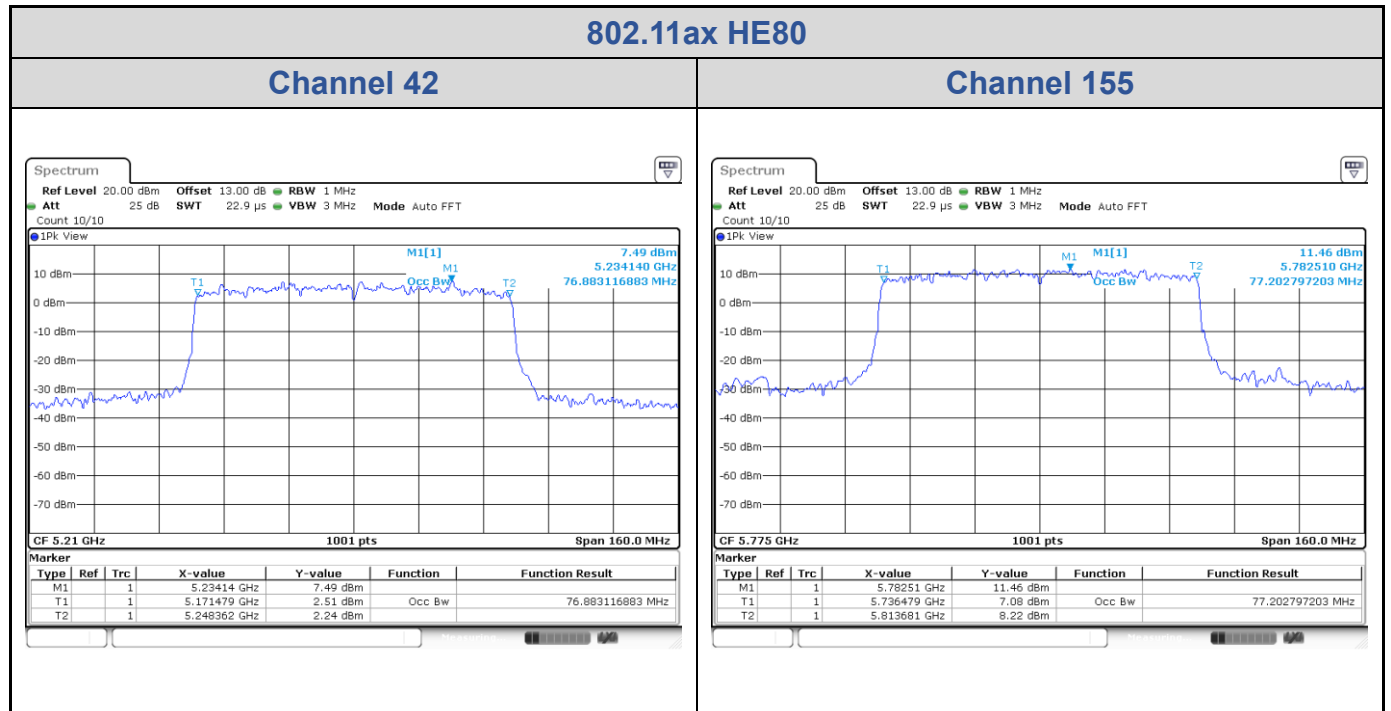

802.11ax HE80

Band	Channel	Frequency (MHz)	99% Bandwidth (MHz)			
			Chain 0	Chain 1	Chain 2	Chain 3
U-NII-1	42	5210	76.88	77.36	77.04	77.04
U-NII-3	155	5775	77.20	77.84	77.36	77.20

<Chain 0>