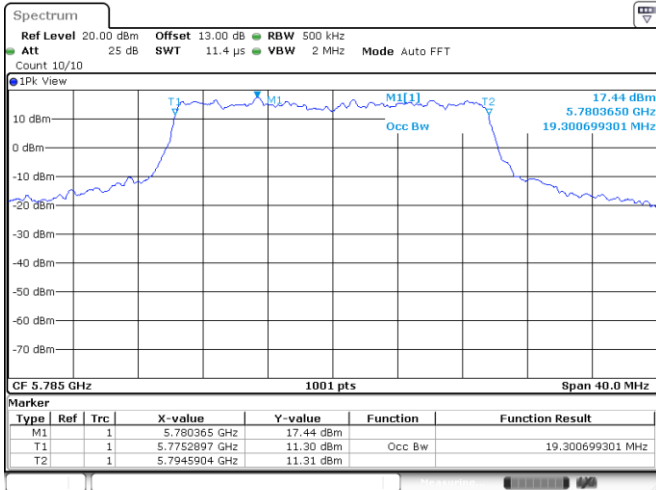

<Chain 0>

802.11ax HE20
Channel 48

Channel 149

Channel 157

Channel 165

<Chain 1>

<Chain 2>

802.11ax HE20
Channel 157
Channel 165