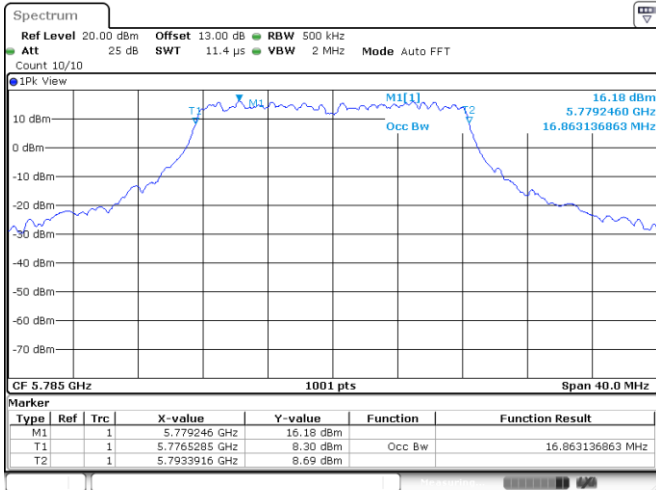

<Chain 0>

802.11a
Channel 48

Channel 149

Channel 157

Channel 165

<Chain 1>

<Chain 2>

802.11a
Channel 157
Channel 165

<Chain 3>

802.11a
Channel 157
Channel 165

802.11ax HE20

Band	Channel	Frequency (MHz)	99% Bandwidth (MHz)			
			Chain 0	Chain 1	Chain 2	Chain 3
U-NII-1	36	5180	19.26	19.30	19.34	19.26
	40	5200	19.30	19.22	19.30	19.22
	48	5240	19.22	19.46	19.26	19.26
U-NII-3	149	5745	19.46	19.50	19.34	19.18
	157	5785	19.26	19.58	19.30	19.26
	165	5825	19.46	19.42	19.34	19.26