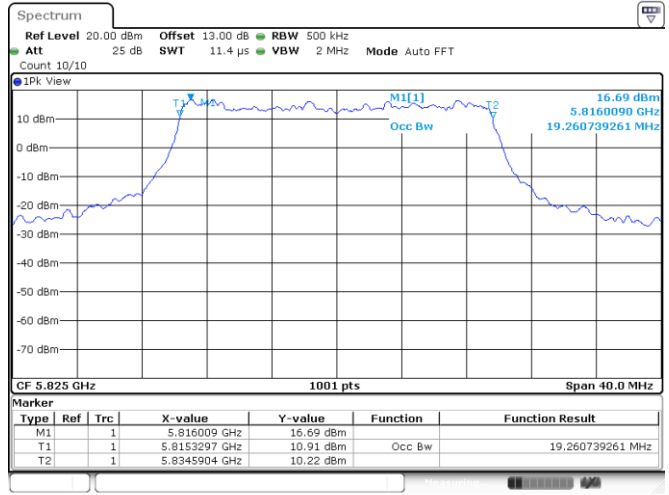

<Chain 0>

802.11ax HE20
Channel 48

Channel 149

Channel 157

Channel 165

<Chain 1>

<Chain 2>

802.11ax HE20
Channel 157
Channel 165

<Chain 3>

802.11ax HE20

Channel 157

Channel 165

802.11ax HE40

Band	Channel	Frequency (MHz)	99% Bandwidth (MHz)			
			Chain 0	Chain 1	Chain 2	Chain 3
U-NII-1	38	5190	37.72	37.72	37.56	37.64
	46	5230	37.64	37.64	37.64	37.72
U-NII-3	151	5755	37.80	37.88	37.72	37.64
	159	5795	37.64	37.12	37.80	37.72