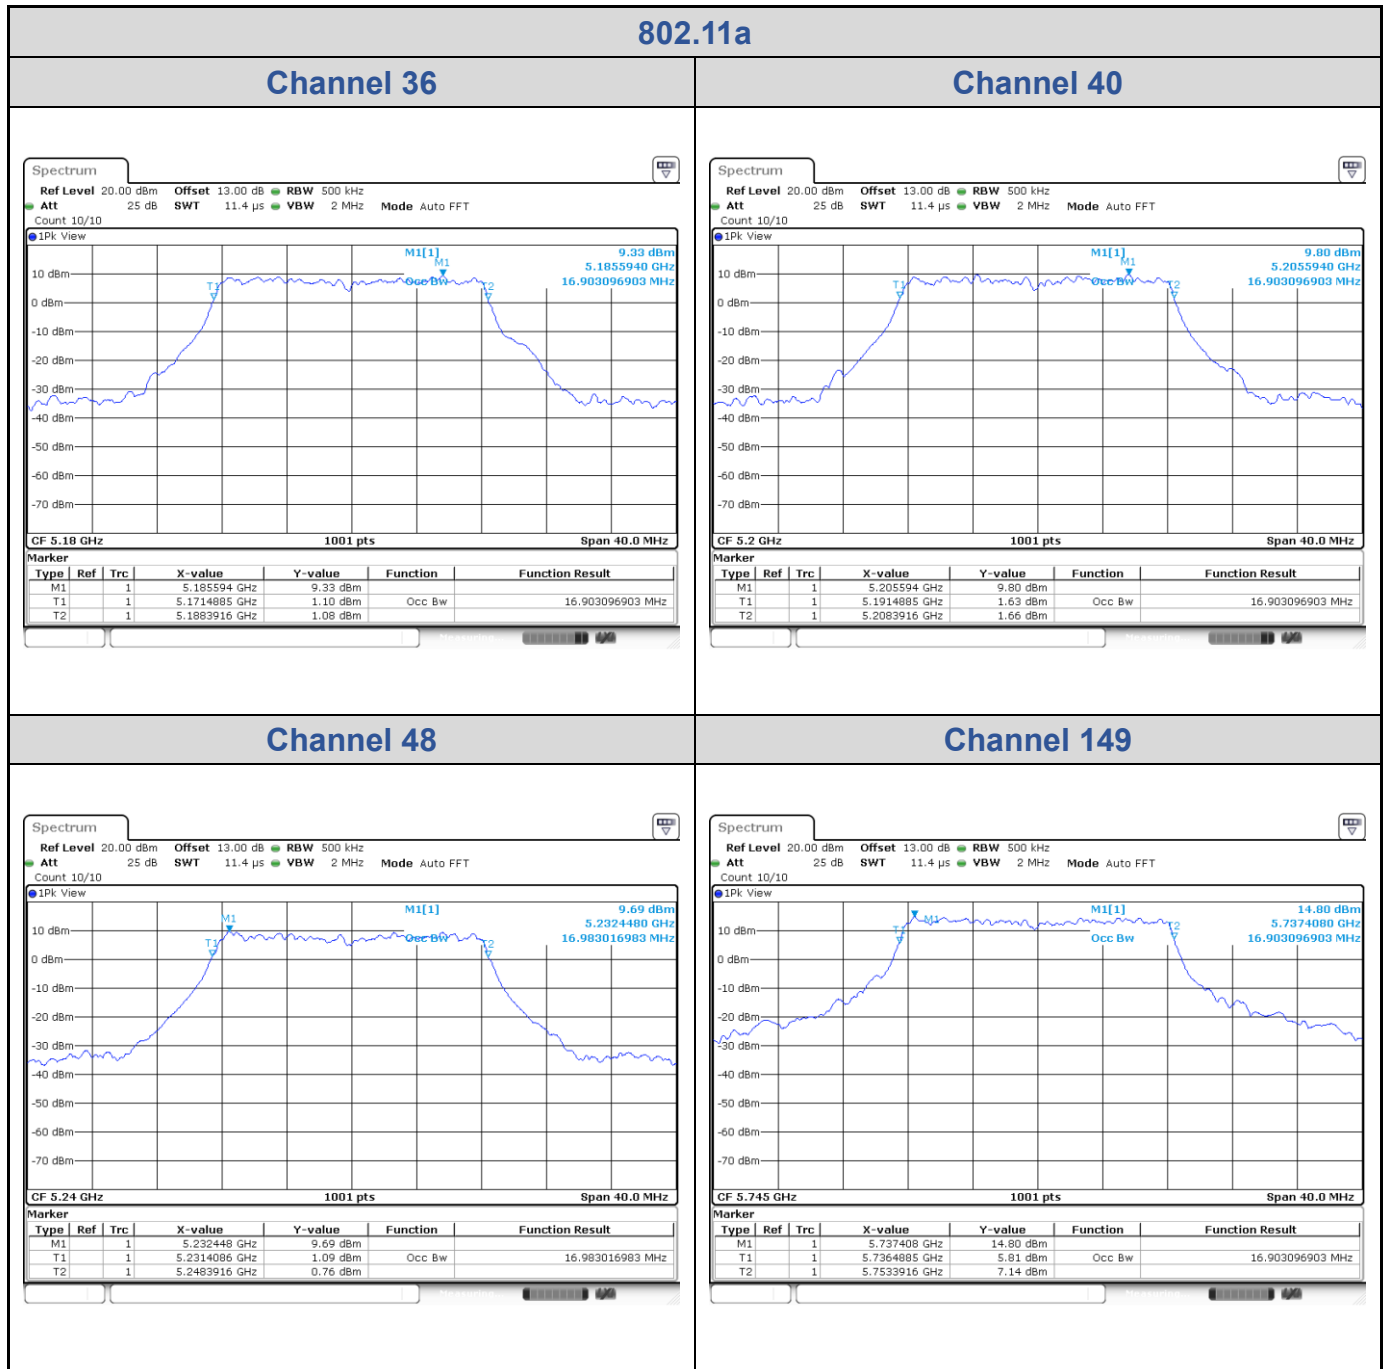

<Chain 0>

802.11a
Channel 48

Channel 149

Channel 157

Channel 165

<Chain 1>

<Chain 2>

802.11a
Channel 157
Channel 165