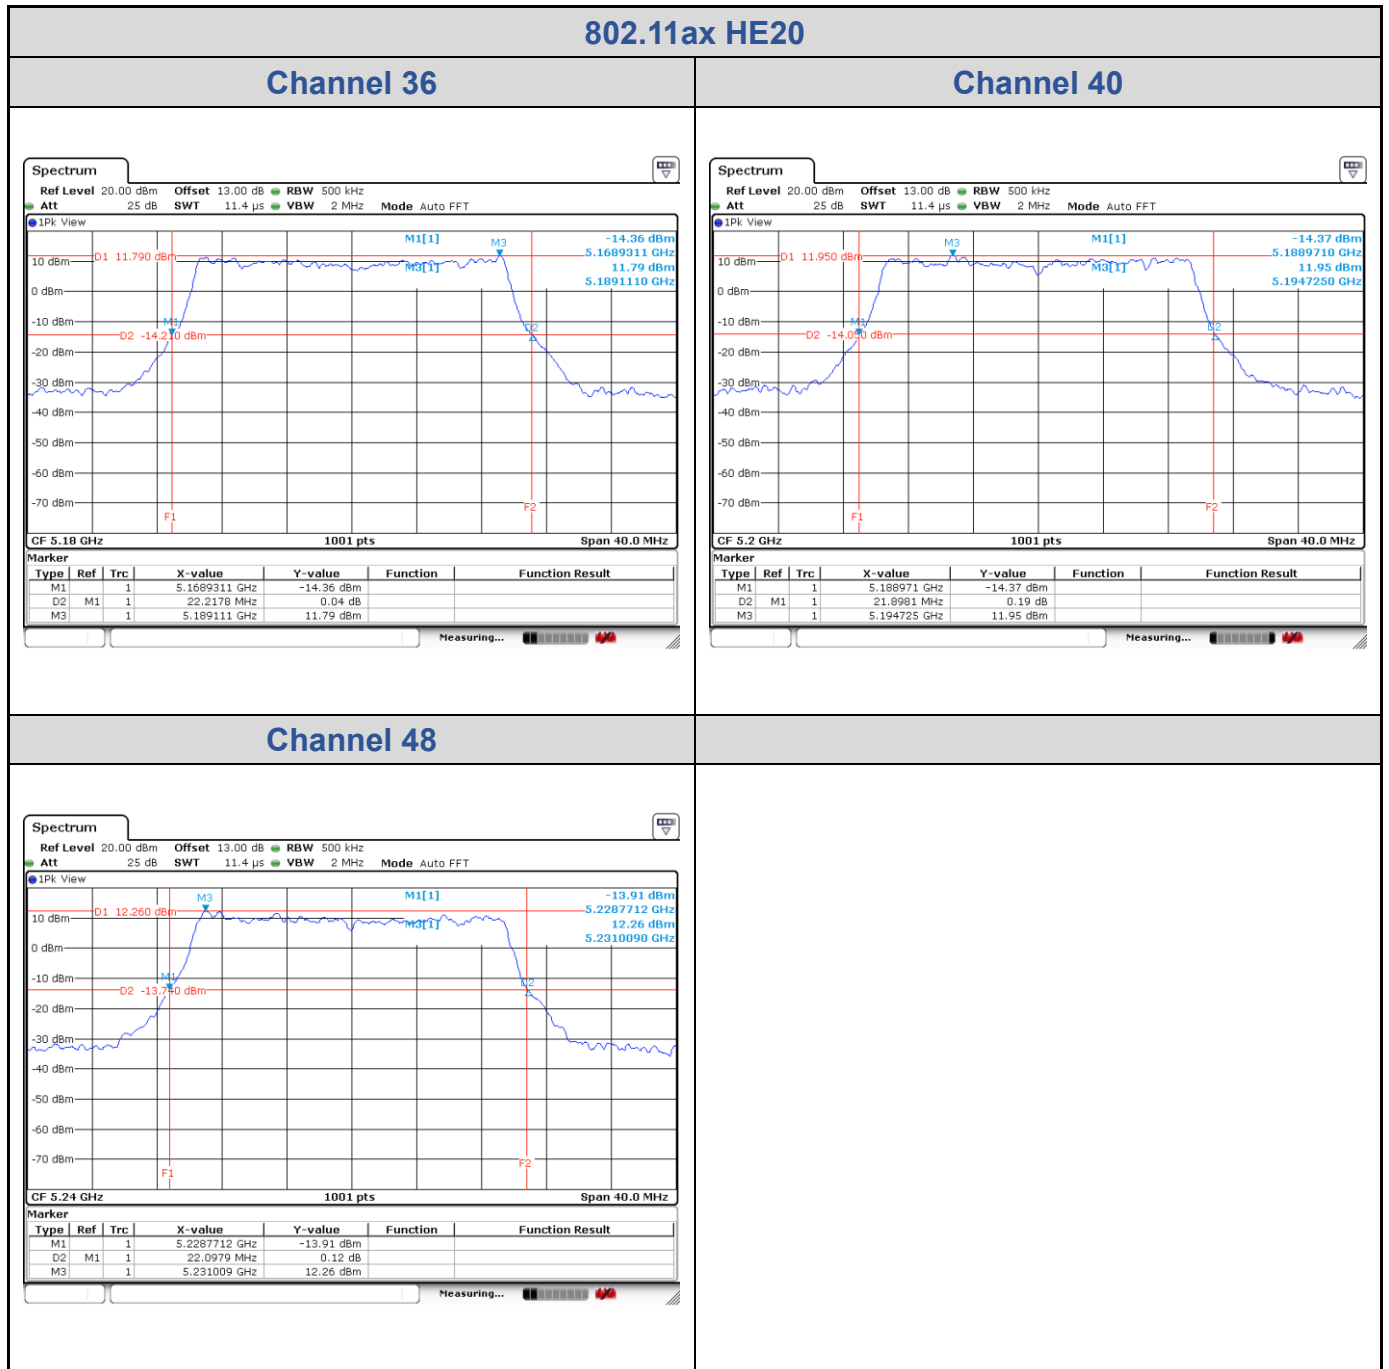

<Chain 0>

<Chain 1>

<Chain 2>

<Chain 3>

802.11ax HE20

Band	Channel	Frequency (MHz)	26 dB Bandwidth (MHz)			
			Chain 0	Chain 1	Chain 2	Chain 3
U-NII-1	36	5180	22.06	22.22	22.10	22.02
	40	5200	22.26	21.90	21.98	22.30
	48	5240	21.74	22.10	22.14	21.54

<Chain 0>

<Chain 1>

<Chain 2>

<Chain 3>

802.11ax HE40

Band	Channel	Frequency (MHz)	26 dB Bandwidth (MHz)			
			Chain 0	Chain 1	Chain 2	Chain 3
U-NII-1	38	5190	40.20	40.20	40.52	40.36
	46	5230	40.04	40.44	40.12	40.60