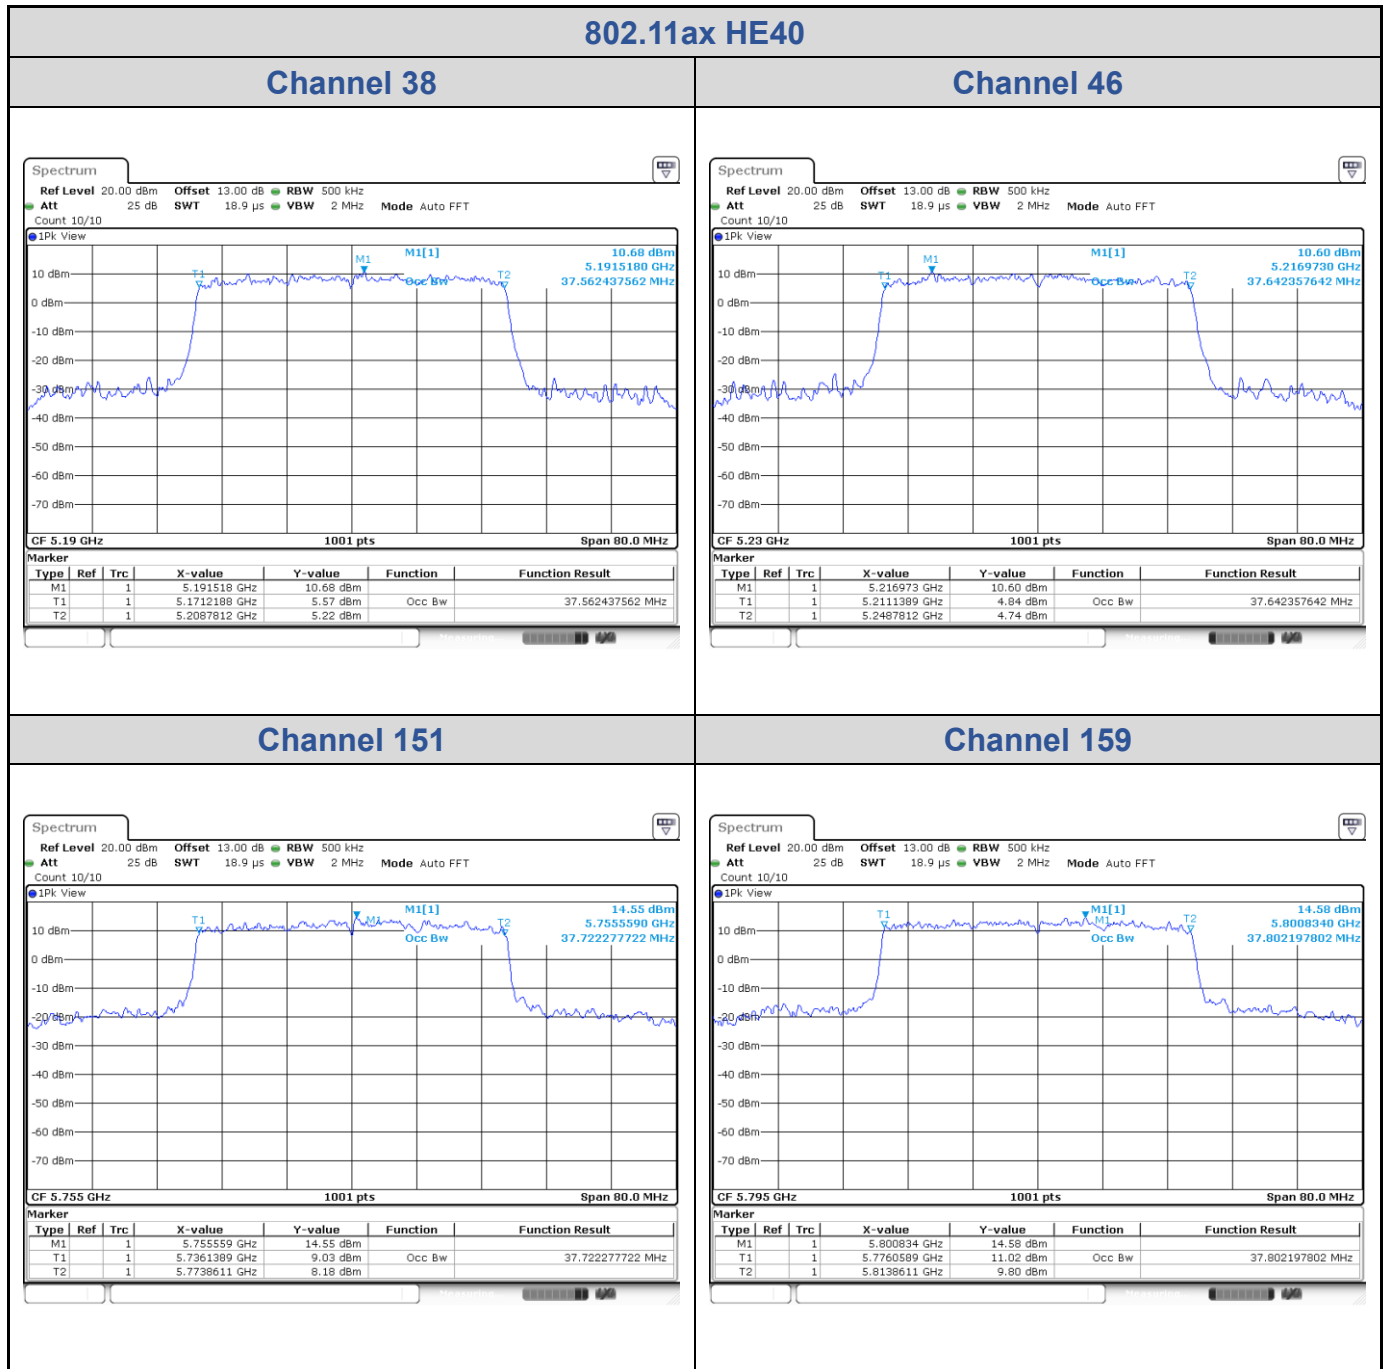

<Chain 0>

802.11ax HE20
Channel 48

Channel 149

Channel 157

Channel 165

<Chain 1>

<Chain 2>

802.11ax HE20
Channel 157
Channel 165

<Chain 3>

802.11ax HE20

Channel 157

Channel 165

802.11ax HE40

Band	Channel	Frequency (MHz)	99% Bandwidth (MHz)			
			Chain 0	Chain 1	Chain 2	Chain 3
U-NII-1	38	5190	37.72	37.72	37.56	37.64
	46	5230	37.64	37.64	37.64	37.72
U-NII-3	151	5755	37.80	37.88	37.72	37.64
	159	5795	37.64	37.12	37.80	37.72

<Chain 0>

<Chain 1>

<Chain 2>

<Chain 3>

802.11ax HE80

Band	Channel	Frequency (MHz)	99% Bandwidth (MHz)			
			Chain 0	Chain 1	Chain 2	Chain 3
U-NII-1	42	5210	76.88	77.36	77.04	77.04
U-NII-3	155	5775	77.20	77.84	77.36	77.20