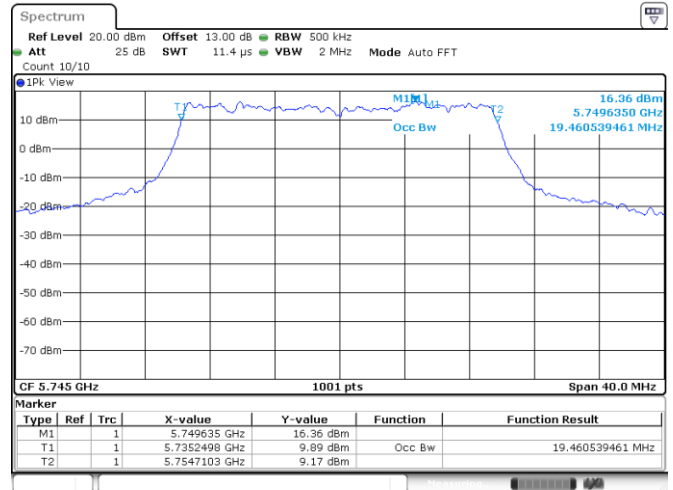

<Chain 3>

802.11a
Channel 157
Channel 165

802.11ax HE20

Band	Channel	Frequency (MHz)	99% Bandwidth (MHz)			
			Chain 0	Chain 1	Chain 2	Chain 3
U-NII-1	36	5180	19.26	19.30	19.34	19.26
	40	5200	19.30	19.22	19.30	19.22
	48	5240	19.22	19.46	19.26	19.26
U-NII-3	149	5745	19.46	19.50	19.34	19.18
	157	5785	19.26	19.58	19.30	19.26
	165	5825	19.46	19.42	19.34	19.26

<Chain 0>

802.11ax HE20
Channel 48

Channel 149

Channel 157

Channel 165

<Chain 1>

<Chain 2>

802.11ax HE20
Channel 157
Channel 165