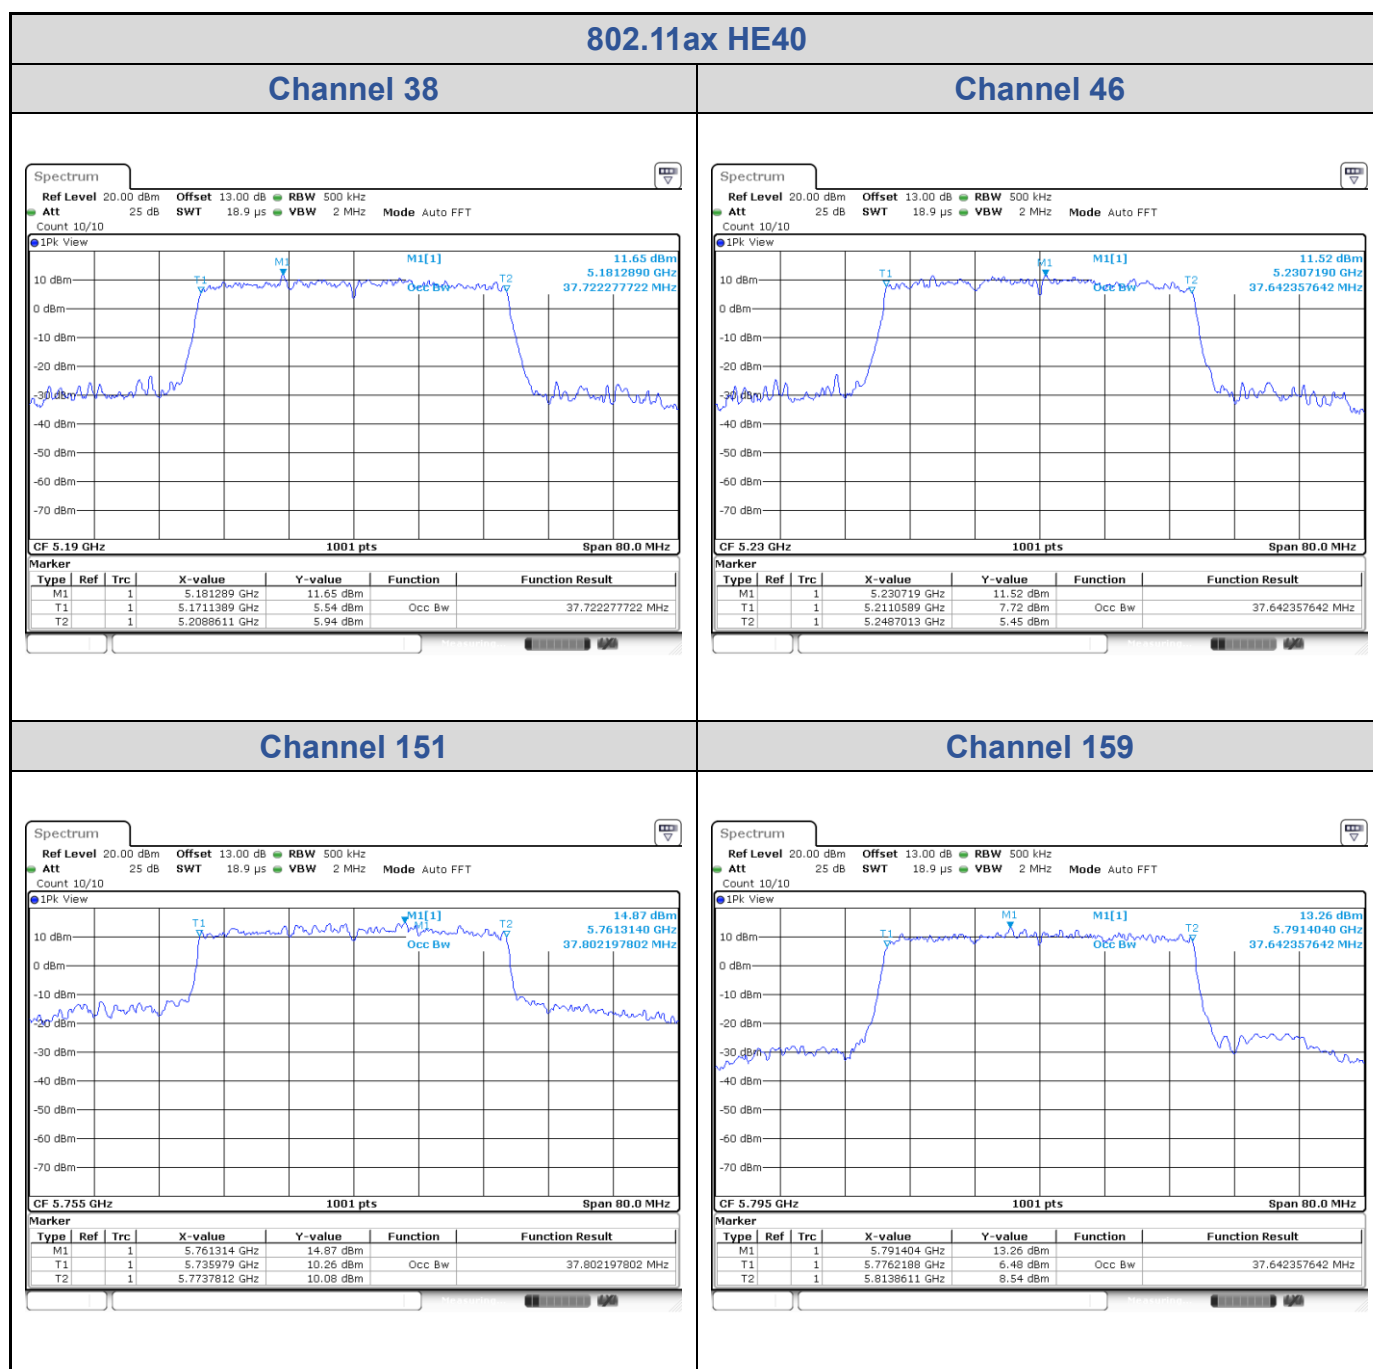

802.11ax HE40

Band	Channel	Frequency (MHz)	99% Bandwidth (MHz)			
			Chain 0	Chain 1	Chain 2	Chain 3
U-NII-1	38	5190	37.72	37.72	37.56	37.64
	46	5230	37.64	37.64	37.64	37.72
U-NII-3	151	5755	37.80	37.88	37.72	37.64
	159	5795	37.64	37.12	37.80	37.72

<Chain 0>