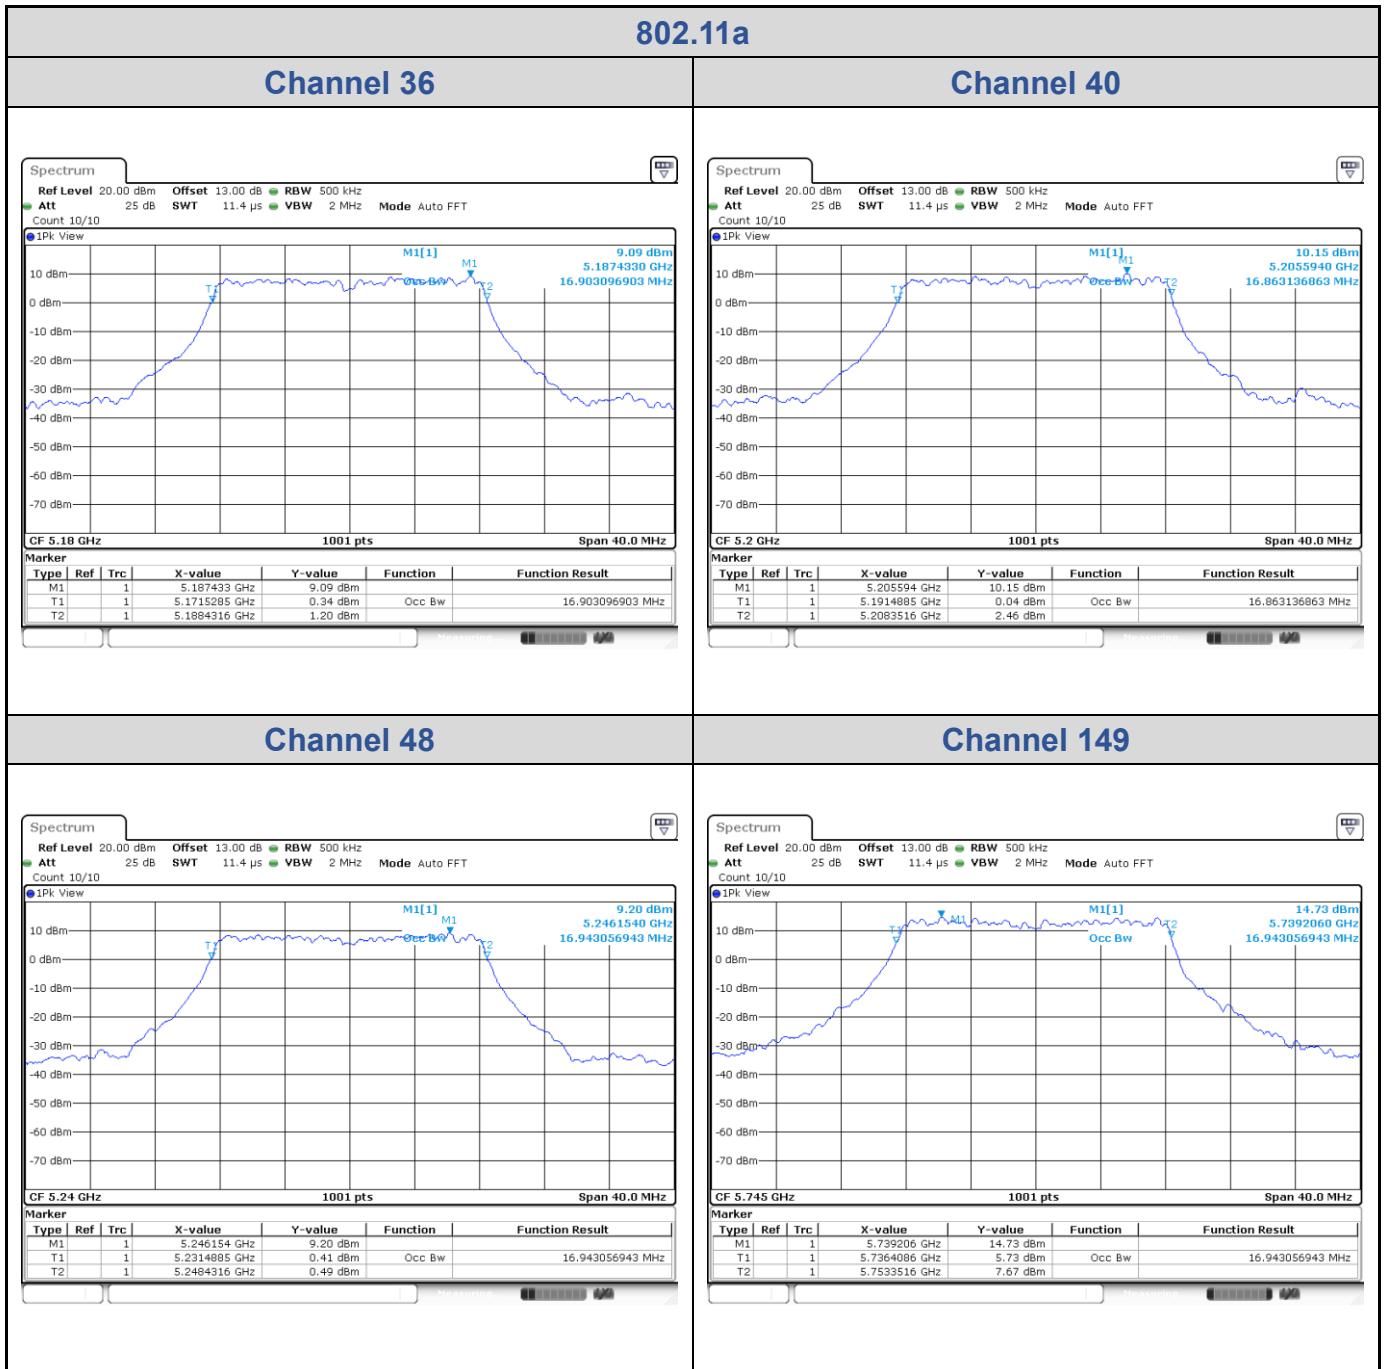

<Chain 3>