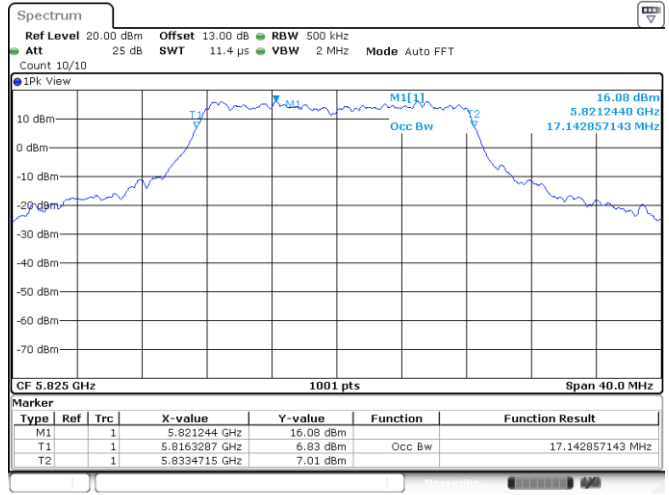

<Chain 0>

802.11a
Channel 48

Channel 149

Channel 157

Channel 165

<Chain 1>

<Chain 2>

802.11a
Channel 157
Channel 165

<Chain 3>

802.11a
Channel 157
Channel 165

802.11ax HE20

Band	Channel	Frequency (MHz)	99% Bandwidth (MHz)			
			Chain 0	Chain 1	Chain 2	Chain 3
U-NII-1	36	5180	19.26	19.30	19.34	19.26
	40	5200	19.30	19.22	19.30	19.22
	48	5240	19.22	19.46	19.26	19.26
U-NII-3	149	5745	19.46	19.50	19.34	19.18
	157	5785	19.26	19.58	19.30	19.26
	165	5825	19.46	19.42	19.34	19.26