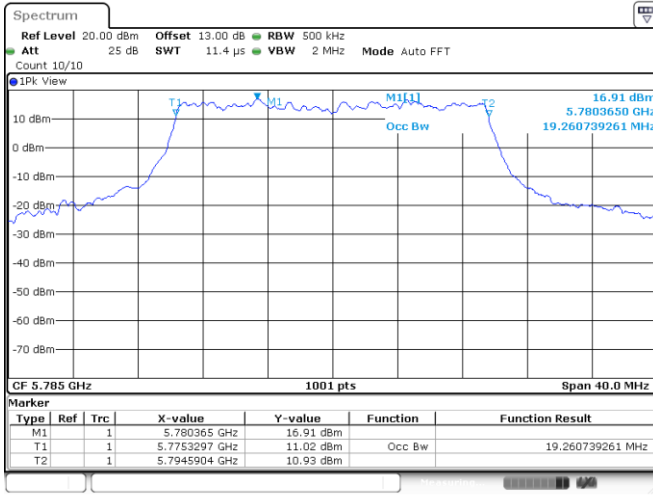

802.11ax HE20

Channel 157

Channel 165

802.11ax HE40

Band	Channel	Frequency (MHz)	99% Bandwidth (MHz)			
			Chain 0	Chain 1	Chain 2	Chain 3
U-NII-1	38	5190	37.72	37.72	37.56	37.64
	46	5230	37.64	37.64	37.64	37.72
U-NII-3	151	5755	37.80	37.88	37.72	37.64
	159	5795	37.64	37.12	37.80	37.72

<Chain 0>