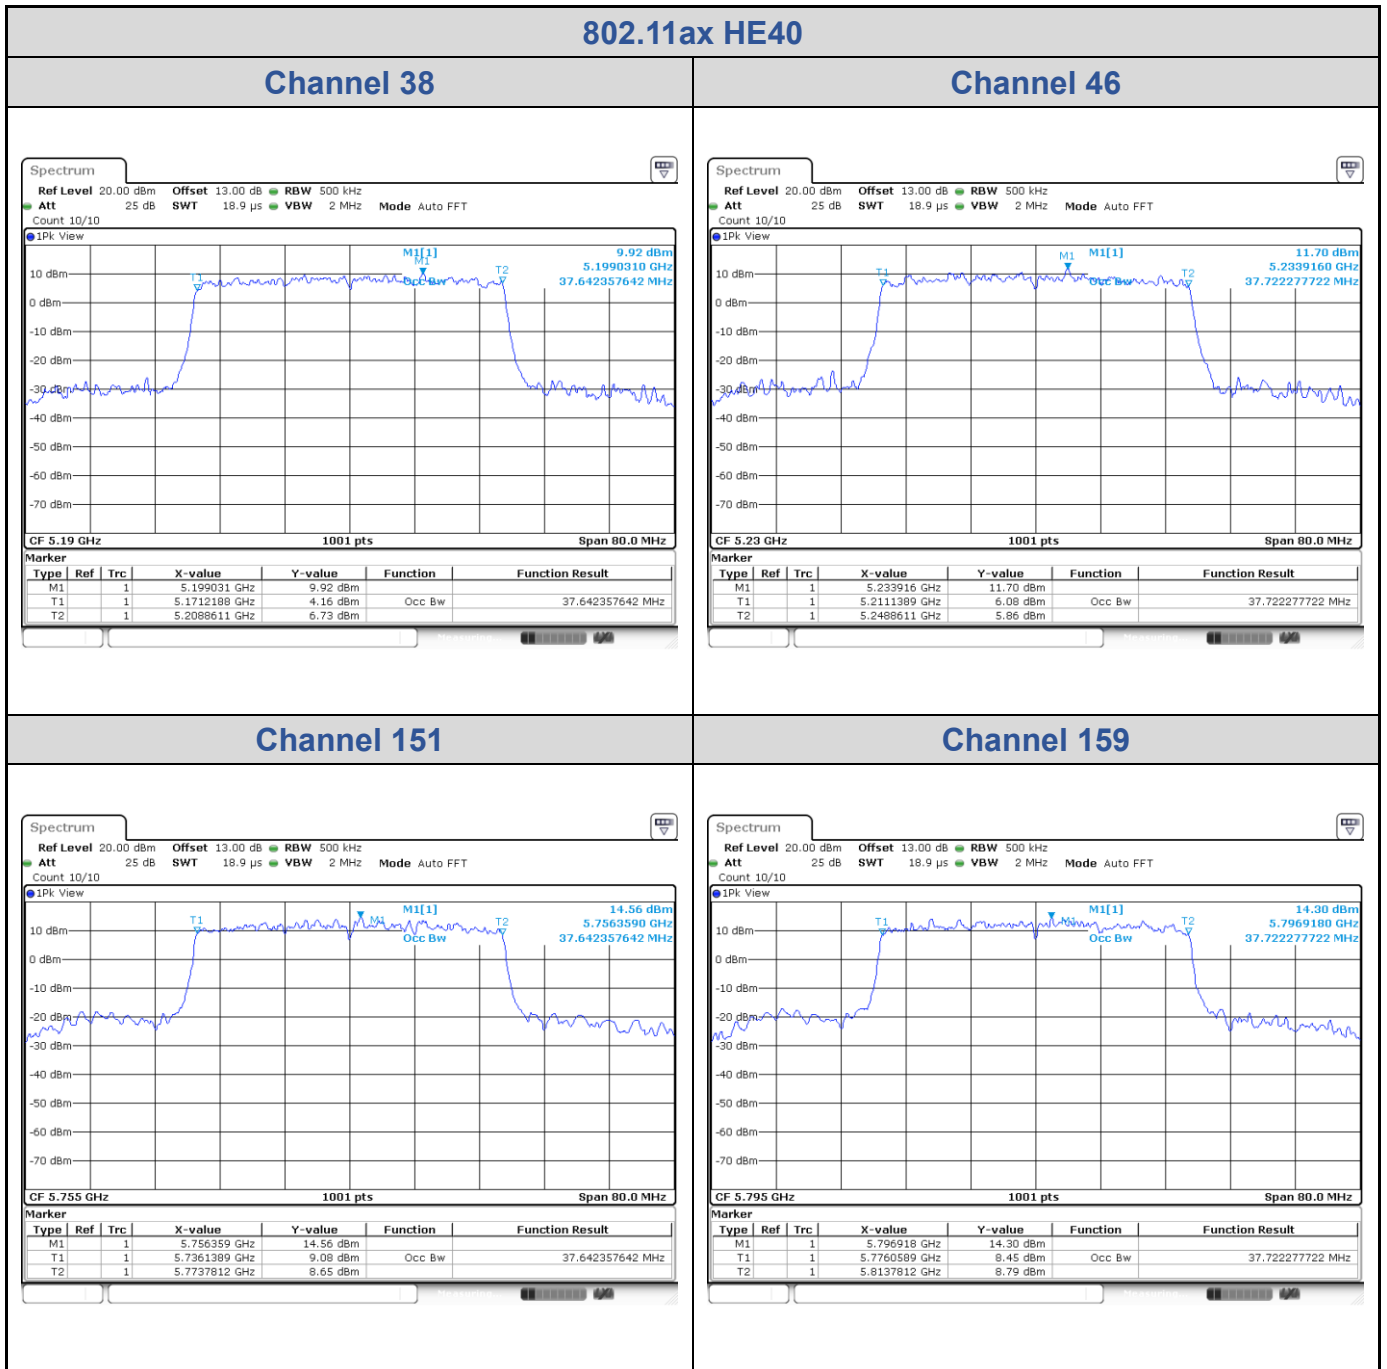

<Chain 0>

<Chain 1>

<Chain 2>

<Chain 3>

802.11ax HE80

Band	Channel	Frequency (MHz)	99% Bandwidth (MHz)			
			Chain 0	Chain 1	Chain 2	Chain 3
U-NII-1	42	5210	76.88	77.36	77.04	77.04
U-NII-3	155	5775	77.20	77.84	77.36	77.20

<Chain 0>

<Chain 1>
