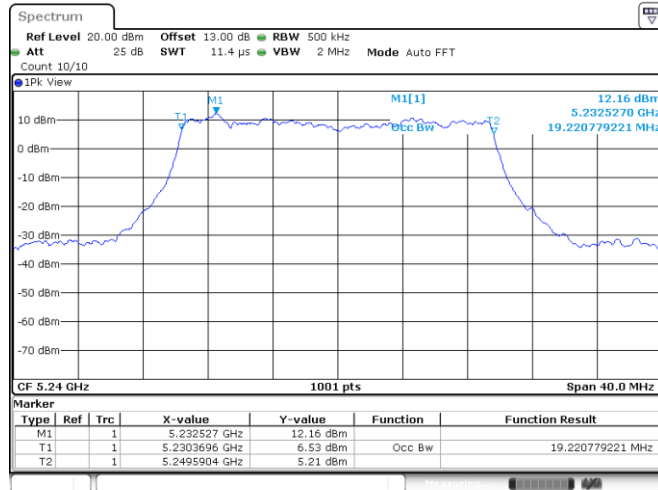

<Chain 3>

802.11a
Channel 157
Channel 165

802.11ax HE20

Band	Channel	Frequency (MHz)	99% Bandwidth (MHz)			
			Chain 0	Chain 1	Chain 2	Chain 3
U-NII-1	36	5180	19.26	19.30	19.34	19.26
	40	5200	19.30	19.22	19.30	19.22
	48	5240	19.22	19.46	19.26	19.26
U-NII-3	149	5745	19.46	19.50	19.34	19.18
	157	5785	19.26	19.58	19.30	19.26
	165	5825	19.46	19.42	19.34	19.26

<Chain 0>

802.11ax HE20
Channel 48

Channel 149

Channel 157

Channel 165

<Chain 1>

<Chain 2>

802.11ax HE20
Channel 157
Channel 165