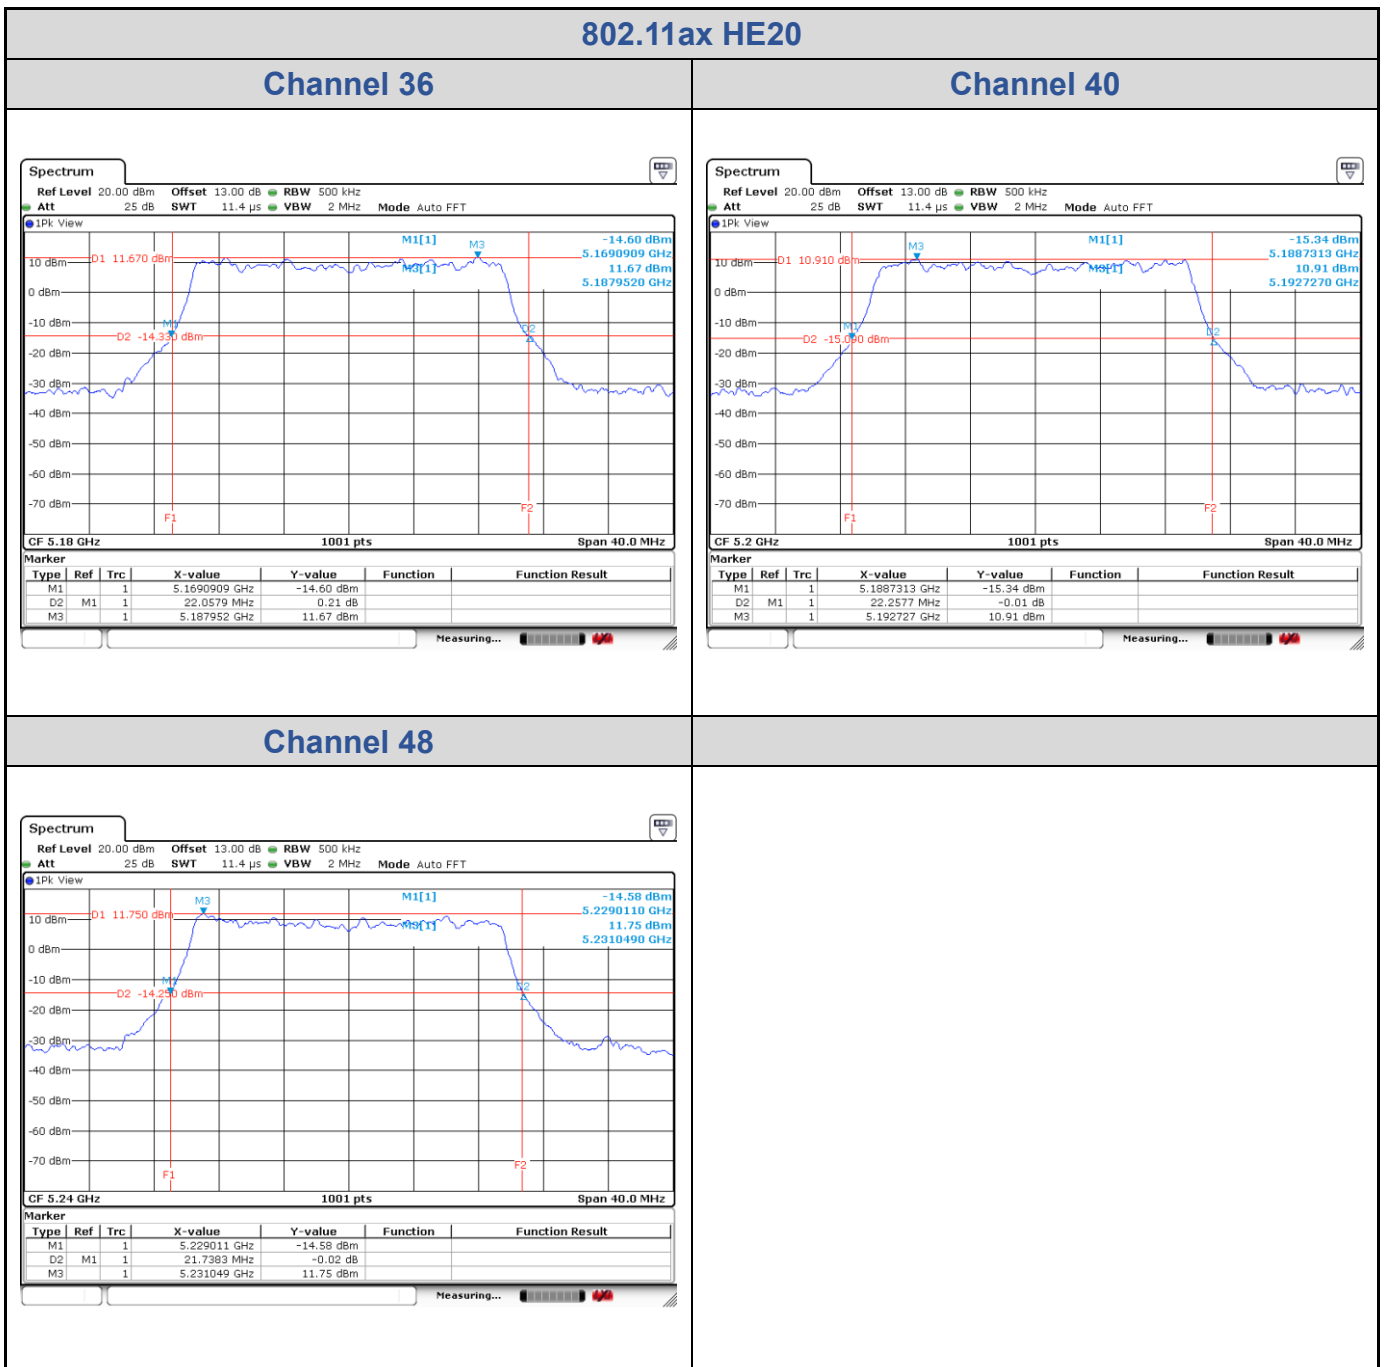

<Chain 0>

<Chain 1>

<Chain 2>

<Chain 3>

802.11ax HE20

Band	Channel	Frequency (MHz)	26 dB Bandwidth (MHz)			
			Chain 0	Chain 1	Chain 2	Chain 3
U-NII-1	36	5180	22.06	22.22	22.10	22.02
	40	5200	22.26	21.90	21.98	22.30
	48	5240	21.74	22.10	22.14	21.54

<Chain 0>

<Chain 1>

<Chain 2>

<Chain 3>

802.11ax HE40

Band	Channel	Frequency (MHz)	26 dB Bandwidth (MHz)			
			Chain 0	Chain 1	Chain 2	Chain 3
U-NII-1	38	5190	40.20	40.20	40.52	40.36
	46	5230	40.04	40.44	40.12	40.60