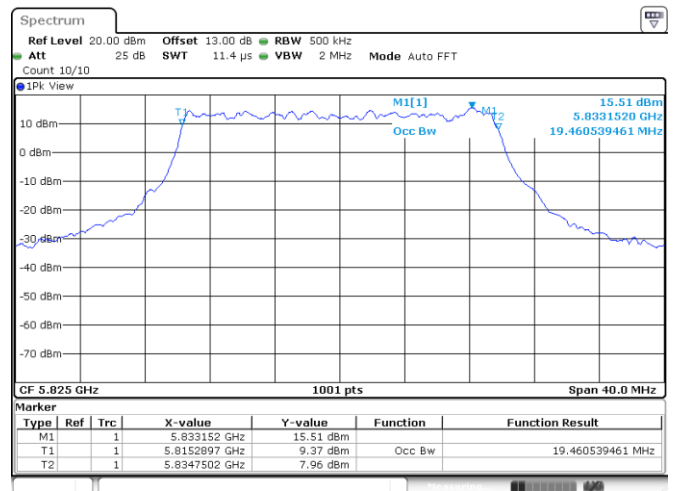

<Chain 3>

802.11a
Channel 157
Channel 165

802.11ax HE20

Band	Channel	Frequency (MHz)	99% Bandwidth (MHz)			
			Chain 0	Chain 1	Chain 2	Chain 3
U-NII-1	36	5180	19.26	19.30	19.34	19.26
	40	5200	19.30	19.22	19.30	19.22
	48	5240	19.22	19.46	19.26	19.26
U-NII-3	149	5745	19.46	19.50	19.34	19.18
	157	5785	19.26	19.58	19.30	19.26
	165	5825	19.46	19.42	19.34	19.26

<Chain 0>

802.11ax HE20
Channel 48

Channel 149

Channel 157

Channel 165

<Chain 1>

<Chain 2>

802.11ax HE20
Channel 157
Channel 165