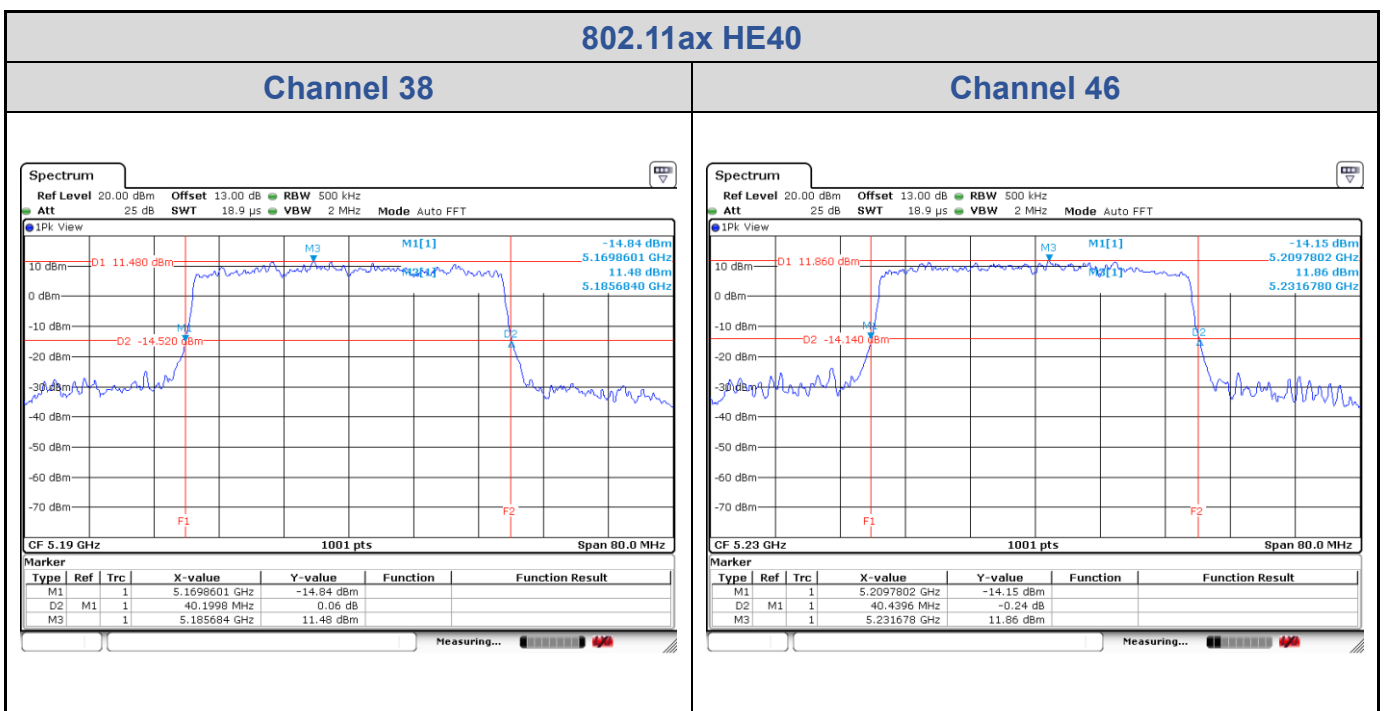

<Chain 0>

<Chain 1>

<Chain 2>

<Chain 3>

802.11ax HE40

Band	Channel	Frequency (MHz)	26 dB Bandwidth (MHz)			
			Chain 0	Chain 1	Chain 2	Chain 3
U-NII-1	38	5190	40.20	40.20	40.52	40.36
	46	5230	40.04	40.44	40.12	40.60

<Chain 0>

<Chain 1>

<Chain 2>

<Chain 3>

802.11ax HE80

Band	Channel	Frequency (MHz)	26 dB Bandwidth (MHz)			
			Chain 0	Chain 1	Chain 2	Chain 3
U-NII-1	42	5210	81.52	82.16	82.48	80.72

<Chain 0>

<Chain 1>