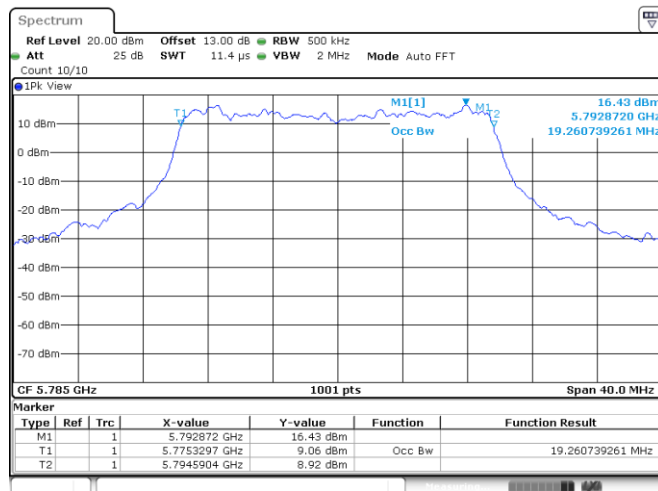

<Chain 3>

802.11a
Channel 157
Channel 165

802.11ax HE20

Band	Channel	Frequency (MHz)	99% Bandwidth (MHz)			
			Chain 0	Chain 1	Chain 2	Chain 3
U-NII-1	36	5180	19.26	19.30	19.34	19.26
	40	5200	19.30	19.22	19.30	19.22
	48	5240	19.22	19.46	19.26	19.26
U-NII-3	149	5745	19.46	19.50	19.34	19.18
	157	5785	19.26	19.58	19.30	19.26
	165	5825	19.46	19.42	19.34	19.26

<Chain 0>

802.11ax HE20
Channel 48

Channel 149

Channel 157

Channel 165

<Chain 1>

<Chain 2>

802.11ax HE20
Channel 157
Channel 165