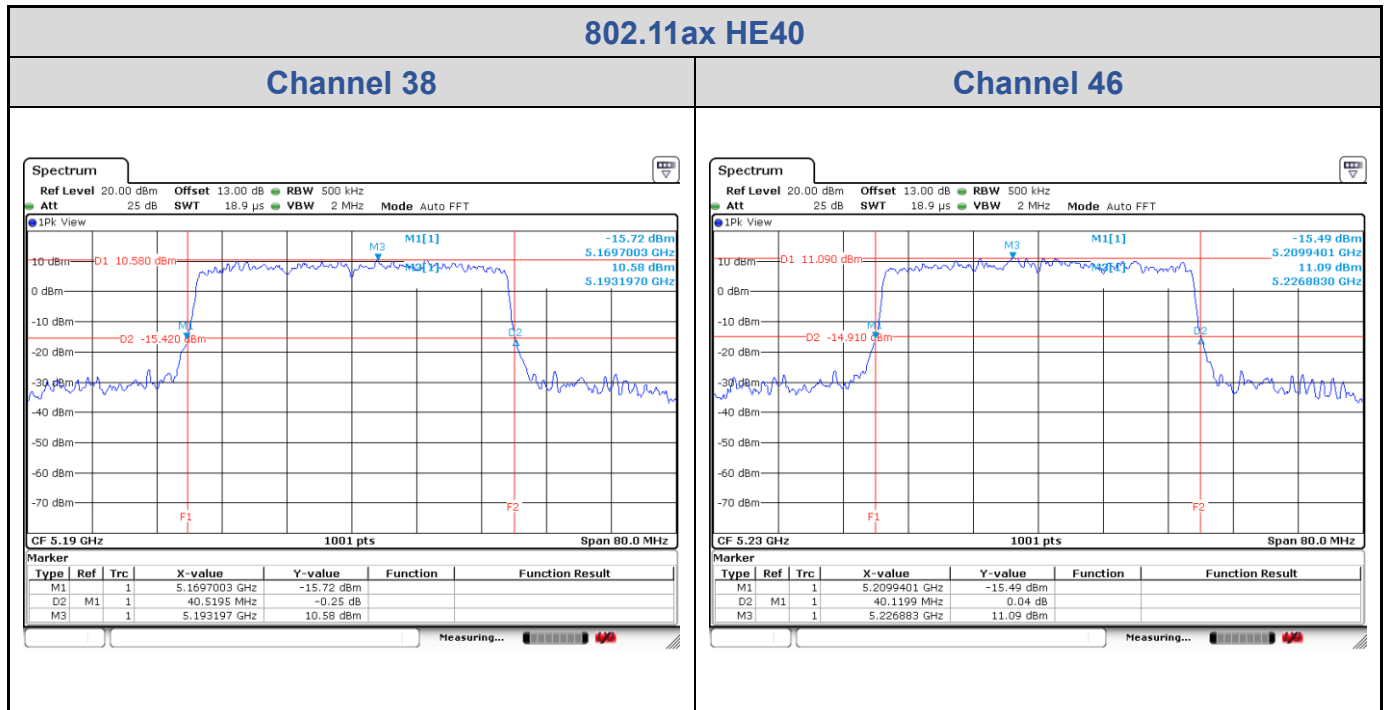

<Chain 0>

<Chain 1>

<Chain 2>

<Chain 3>

802.11ax HE40

Band	Channel	Frequency (MHz)	26 dB Bandwidth (MHz)			
			Chain 0	Chain 1	Chain 2	Chain 3
U-NII-1	38	5190	40.20	40.20	40.52	40.36
	46	5230	40.04	40.44	40.12	40.60

<Chain 0>

<Chain 1>

<Chain 2>

<Chain 3>

802.11ax HE80

Band	Channel	Frequency (MHz)	26 dB Bandwidth (MHz)			
			Chain 0	Chain 1	Chain 2	Chain 3
U-NII-1	42	5210	81.52	82.16	82.48	80.72

<Chain 0>

<Chain 1>