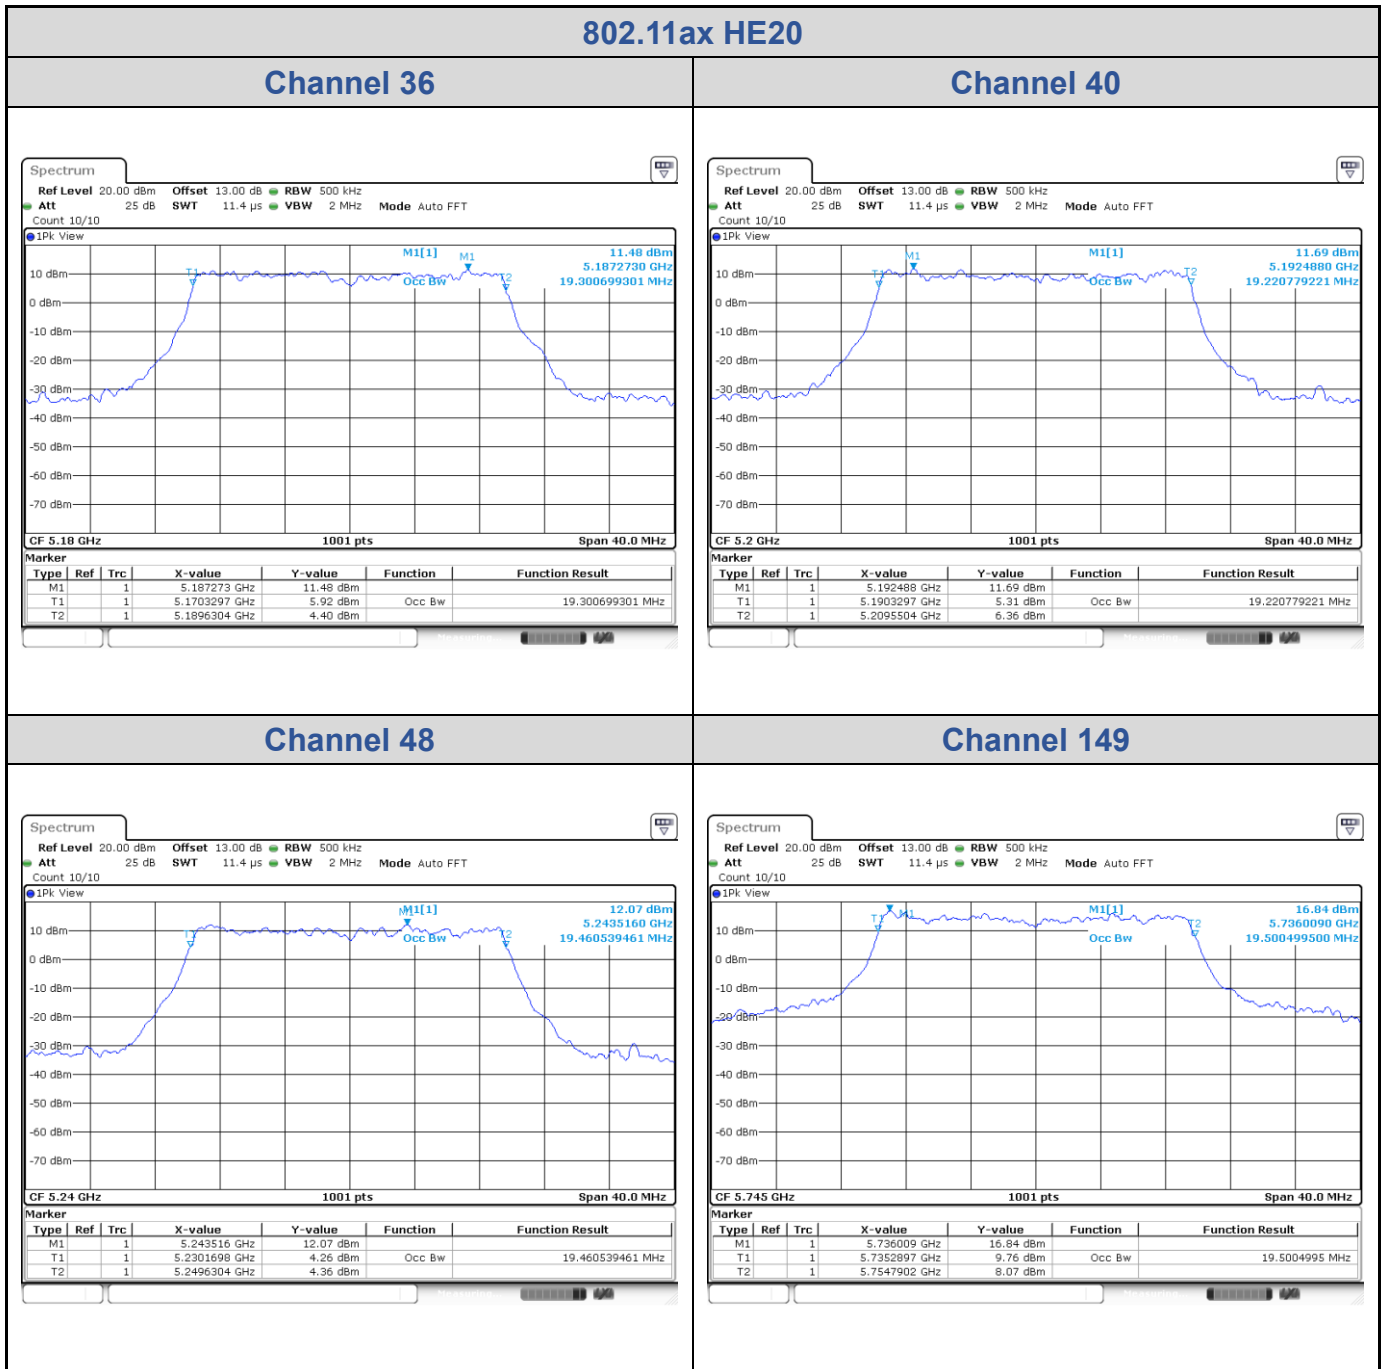

<Chain 0>

802.11a
Channel 48

Channel 149

Channel 157

Channel 165

<Chain 1>

<Chain 2>

802.11a
Channel 157
Channel 165

<Chain 3>

802.11a
Channel 157
Channel 165

802.11ax HE20

Band	Channel	Frequency (MHz)	99% Bandwidth (MHz)			
			Chain 0	Chain 1	Chain 2	Chain 3
U-NII-1	36	5180	19.26	19.30	19.34	19.26
	40	5200	19.30	19.22	19.30	19.22
	48	5240	19.22	19.46	19.26	19.26
U-NII-3	149	5745	19.46	19.50	19.34	19.18
	157	5785	19.26	19.58	19.30	19.26
	165	5825	19.46	19.42	19.34	19.26

<Chain 0>

802.11ax HE20
Channel 48

Channel 149

Channel 157

Channel 165

<Chain 1>

<Chain 2>

802.11ax HE20
Channel 157
Channel 165