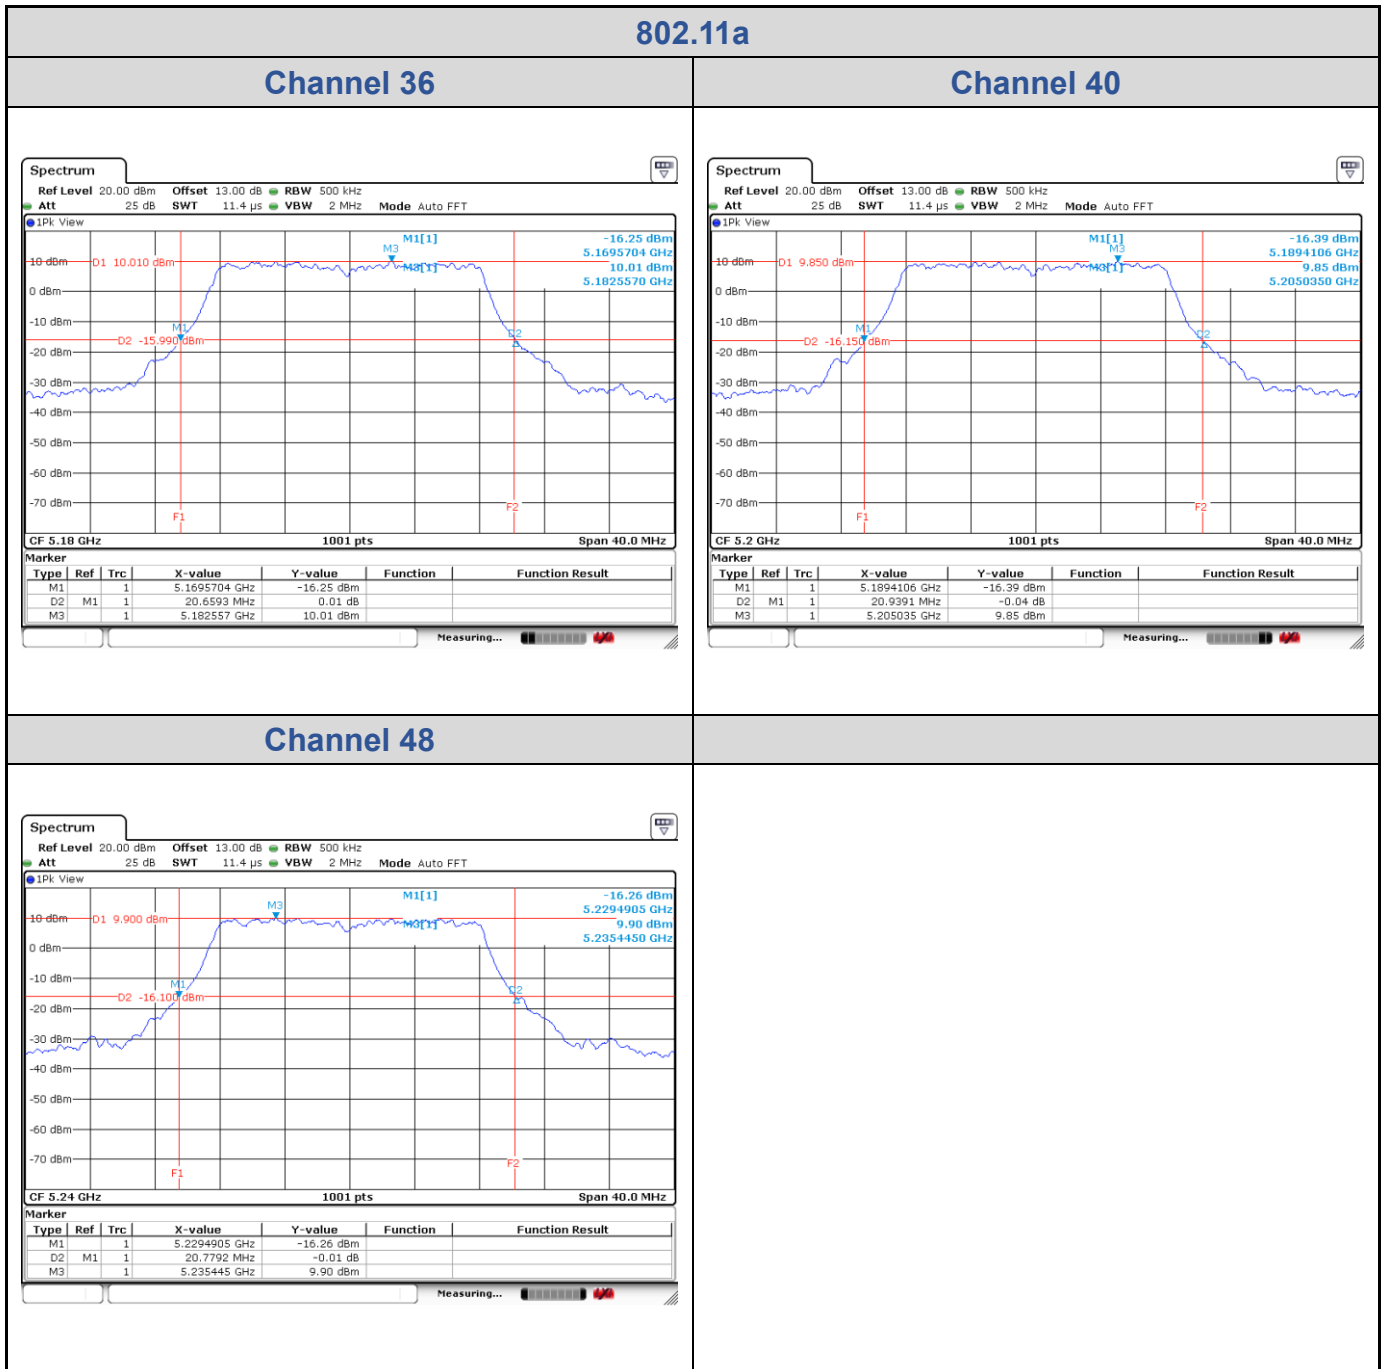

Appendix A: Test Results of Conducted Test

Test Result of 26 dB Bandwidth

802.11a

Band	Channel	Frequency (MHz)	26 dB Bandwidth (MHz)			
			Chain 0	Chain 1	Chain 2	Chain 3
U-NII-1	36	5180	20.98	20.66	20.70	20.70
	40	5200	20.98	20.94	20.86	20.54
	48	5240	20.86	20.78	20.66	20.50

<Chain 0>

<Chain 1>

<Chain 2>

<Chain 3>

802.11ax HE20

Band	Channel	Frequency (MHz)	26 dB Bandwidth (MHz)			
			Chain 0	Chain 1	Chain 2	Chain 3
U-NII-1	36	5180	22.06	22.22	22.10	22.02
	40	5200	22.26	21.90	21.98	22.30
	48	5240	21.74	22.10	22.14	21.54