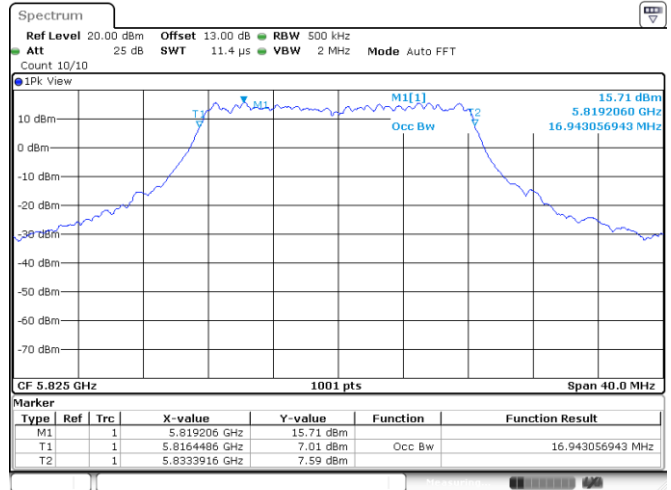

<Chain 0>

802.11a
Channel 48

Channel 149

Channel 157

Channel 165

<Chain 1>

<Chain 2>

802.11a
Channel 157
Channel 165

<Chain 3>

802.11a
Channel 157
Channel 165

802.11ax HE20

Band	Channel	Frequency (MHz)	99% Bandwidth (MHz)			
			Chain 0	Chain 1	Chain 2	Chain 3
U-NII-1	36	5180	19.26	19.30	19.34	19.26
	40	5200	19.30	19.22	19.30	19.22
	48	5240	19.22	19.46	19.26	19.26
U-NII-3	149	5745	19.46	19.50	19.34	19.18
	157	5785	19.26	19.58	19.30	19.26
	165	5825	19.46	19.42	19.34	19.26