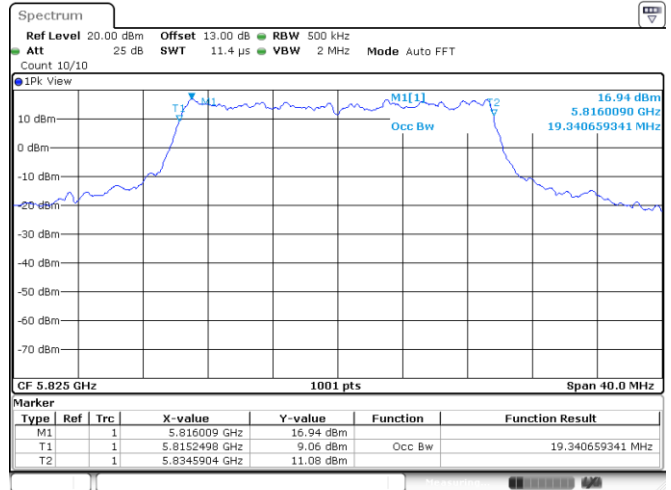

<Chain 0>

802.11ax HE20
Channel 48

Channel 149

Channel 157

Channel 165

<Chain 1>

<Chain 2>

802.11ax HE20
Channel 157
Channel 165

<Chain 3>

802.11ax HE20

Channel 157

Channel 165

802.11ax HE40

Band	Channel	Frequency (MHz)	99% Bandwidth (MHz)			
			Chain 0	Chain 1	Chain 2	Chain 3
U-NII-1	38	5190	37.72	37.72	37.56	37.64
	46	5230	37.64	37.64	37.64	37.72
U-NII-3	151	5755	37.80	37.88	37.72	37.64
	159	5795	37.64	37.12	37.80	37.72