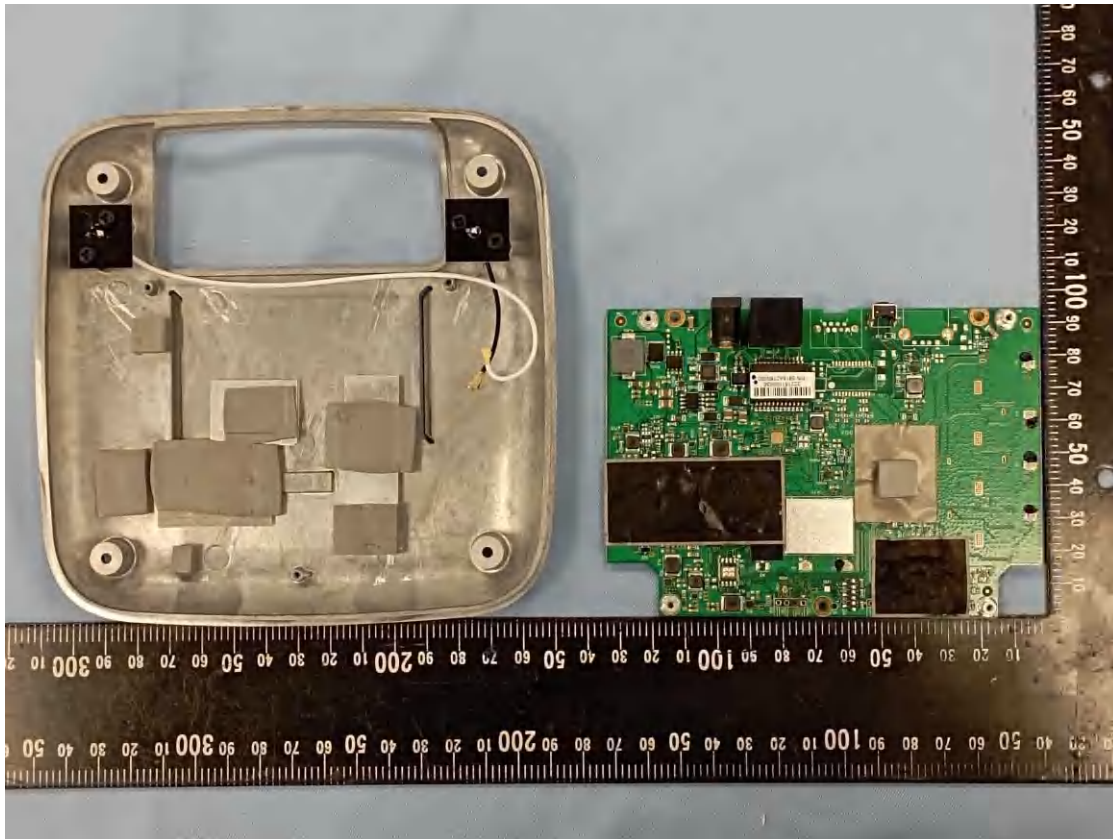

Product: 11AX Dual band AP
Type Identification: WAP388 and WAP388-C