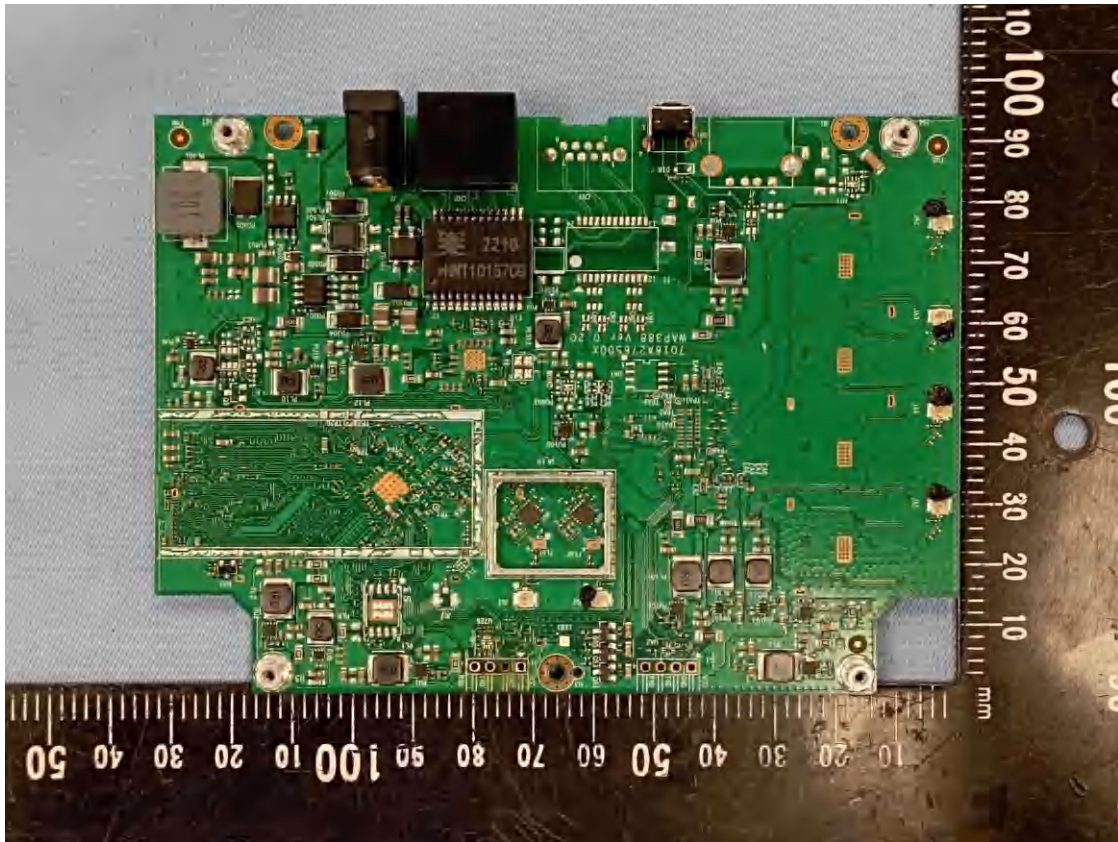

Product: 11AX Dual band AP
Type Identification: WAP388 and WAP388-C