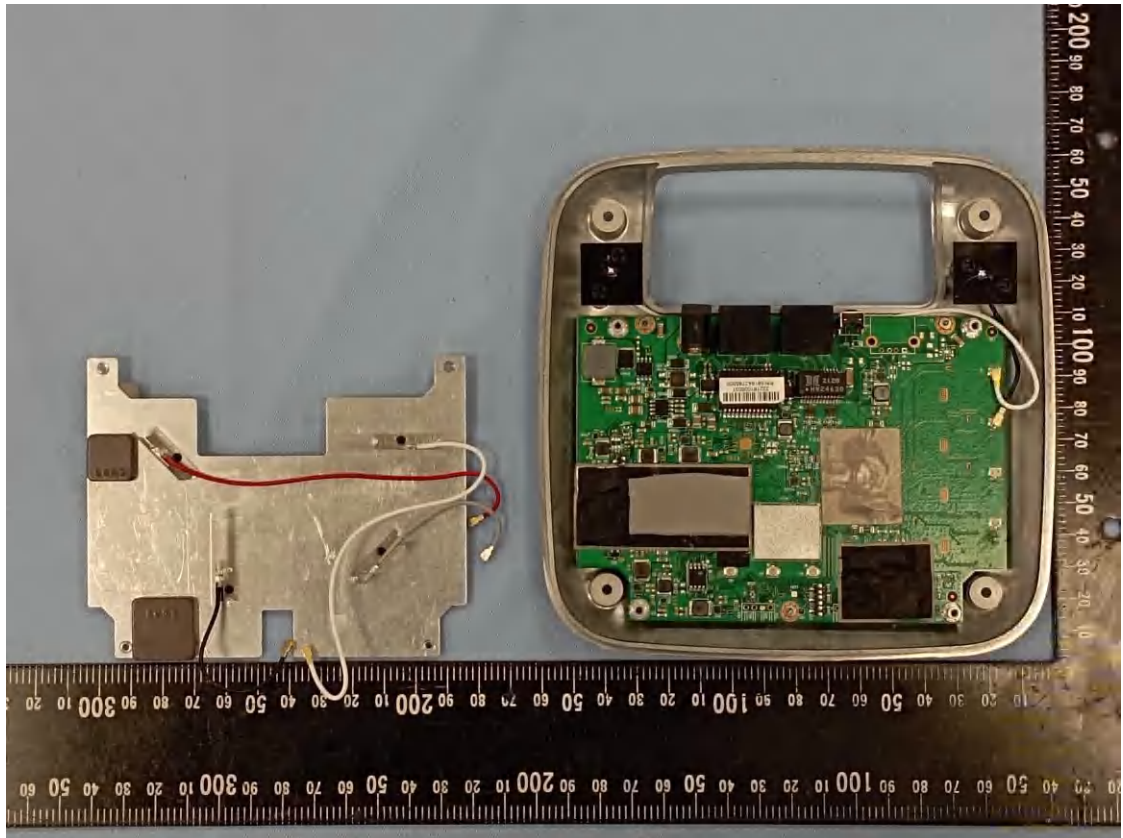

Product: 11AX Dual band AP
Type Identification: WAP388 and WAP388-C

Product: 11AX Dual band AP
Type Identification: WAP388 and WAP388-C

Product: 11AX Dual band AP
Type Identification: WAP388 and WAP388-C