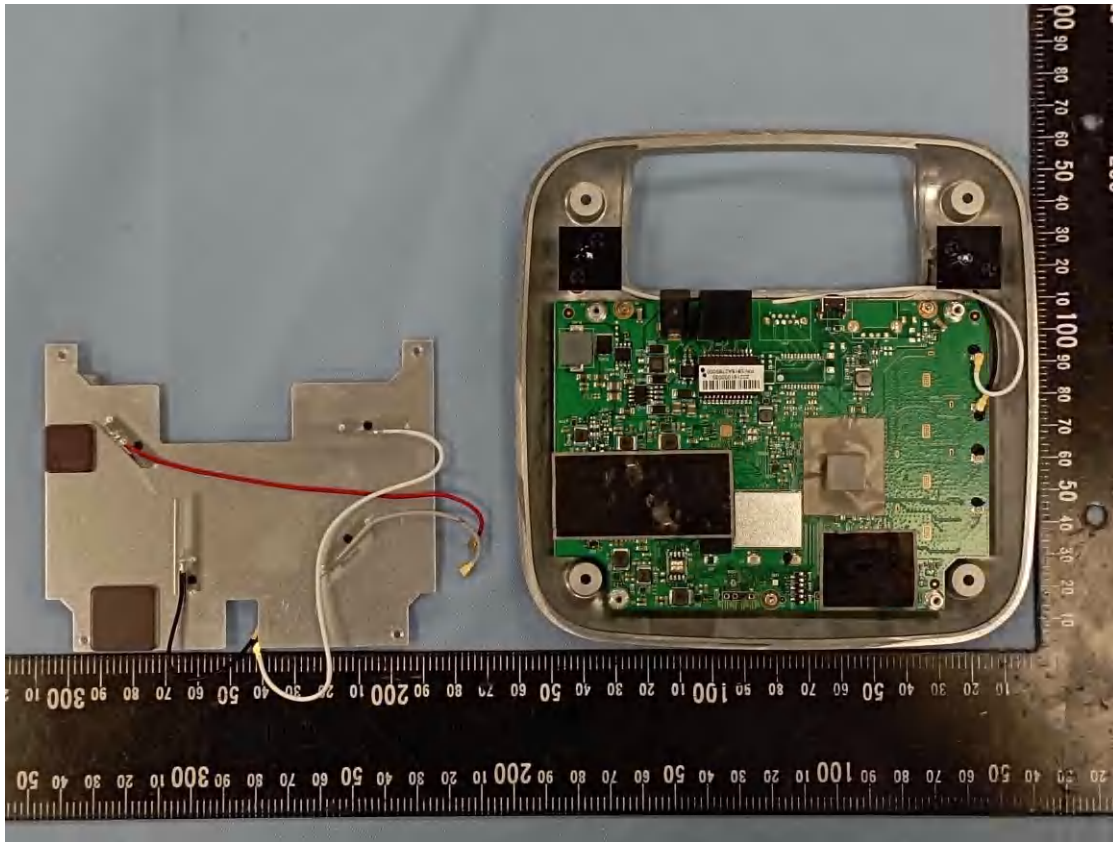

Product: 11AX Dual band AP
Type Identification: WAP388 and WAP388-C

Product: 11AX Dual band AP
Type Identification: WAP388 and WAP388-C

Product: 11AX Dual band AP
Type Identification: WAP388 and WAP388-C