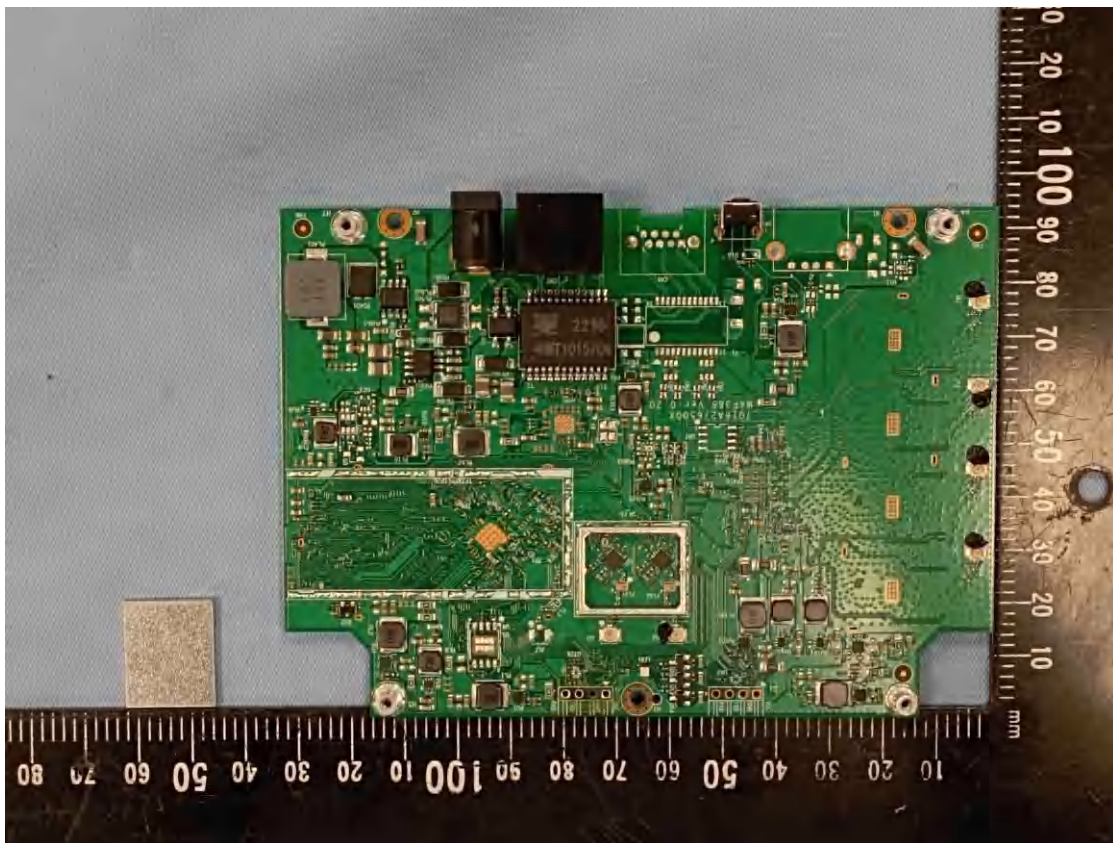

Product: 11AX Dual band AP
Type Identification: WAP388 and WAP388-C

Product: 11AX Dual band AP
Type Identification: WAP388 and WAP388-C

Product: 11AX Dual band AP
Type Identification: WAP388 and WAP388-C