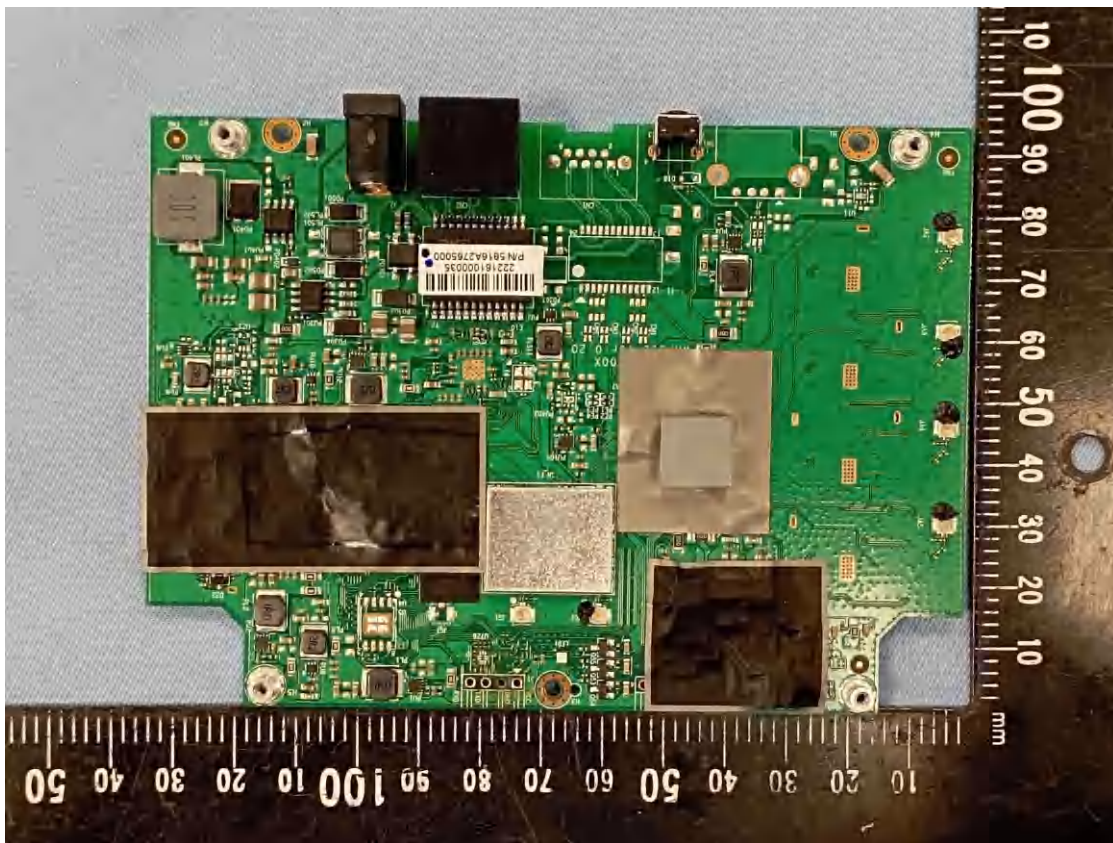

Product: 11AX Dual band AP
Type Identification: WAP388 and WAP388-C

Product: 11AX Dual band AP
Type Identification: WAP388 and WAP388-C

Product: 11AX Dual band AP
Type Identification: WAP388 and WAP388-C