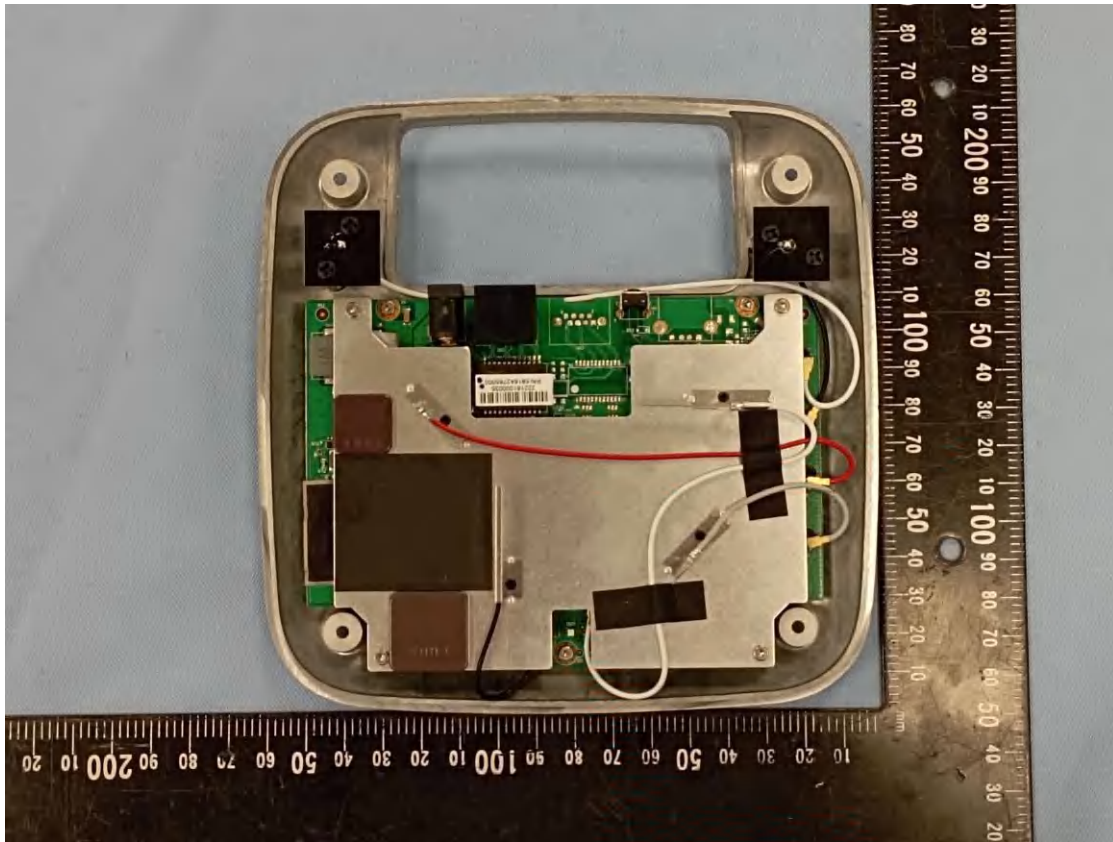

Product: 11AX Dual band AP
Type Identification: WAP388 and WAP388-C

Product: 11AX Dual band AP
Type Identification: WAP388 and WAP388-C

Product: 11AX Dual band AP
Type Identification: WAP388 and WAP388-C