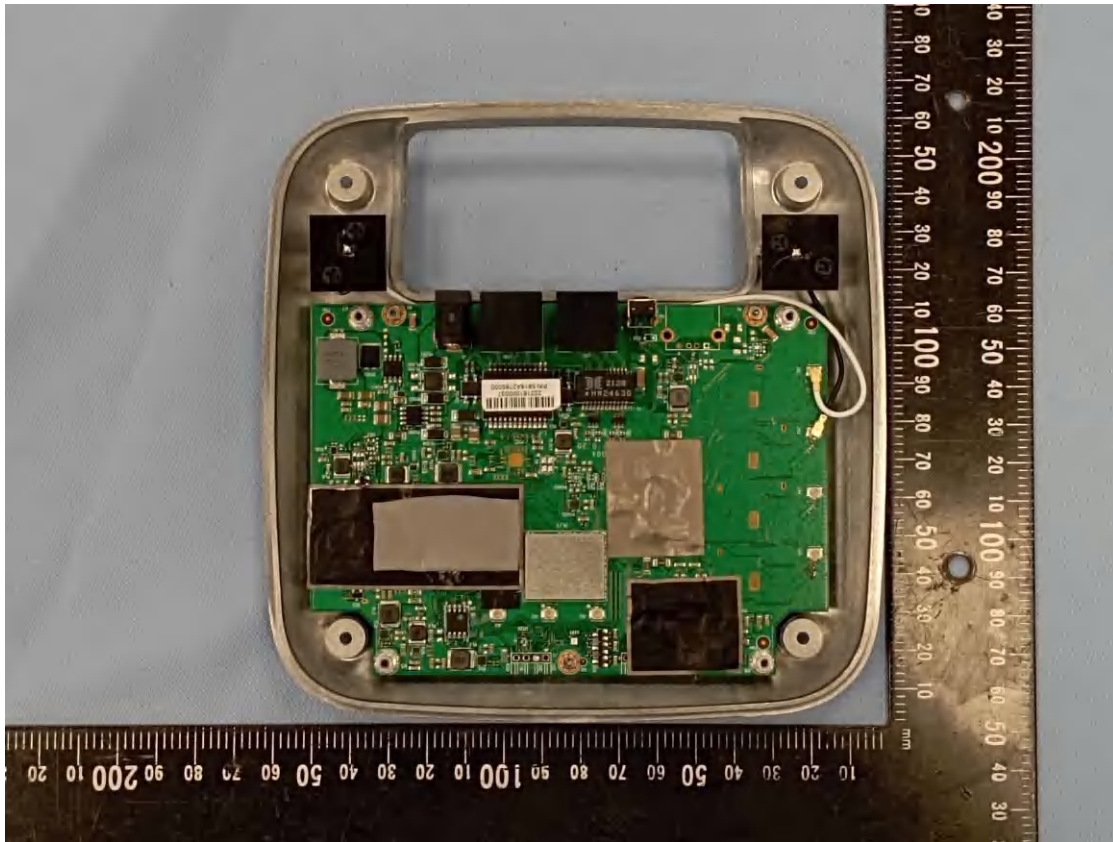

Product: 11AX Dual band AP
Type Identification: WAP388 and WAP388-C

Product: 11AX Dual band AP
Type Identification: WAP388 and WAP388-C

Product: 11AX Dual band AP
Type Identification: WAP388 and WAP388-C