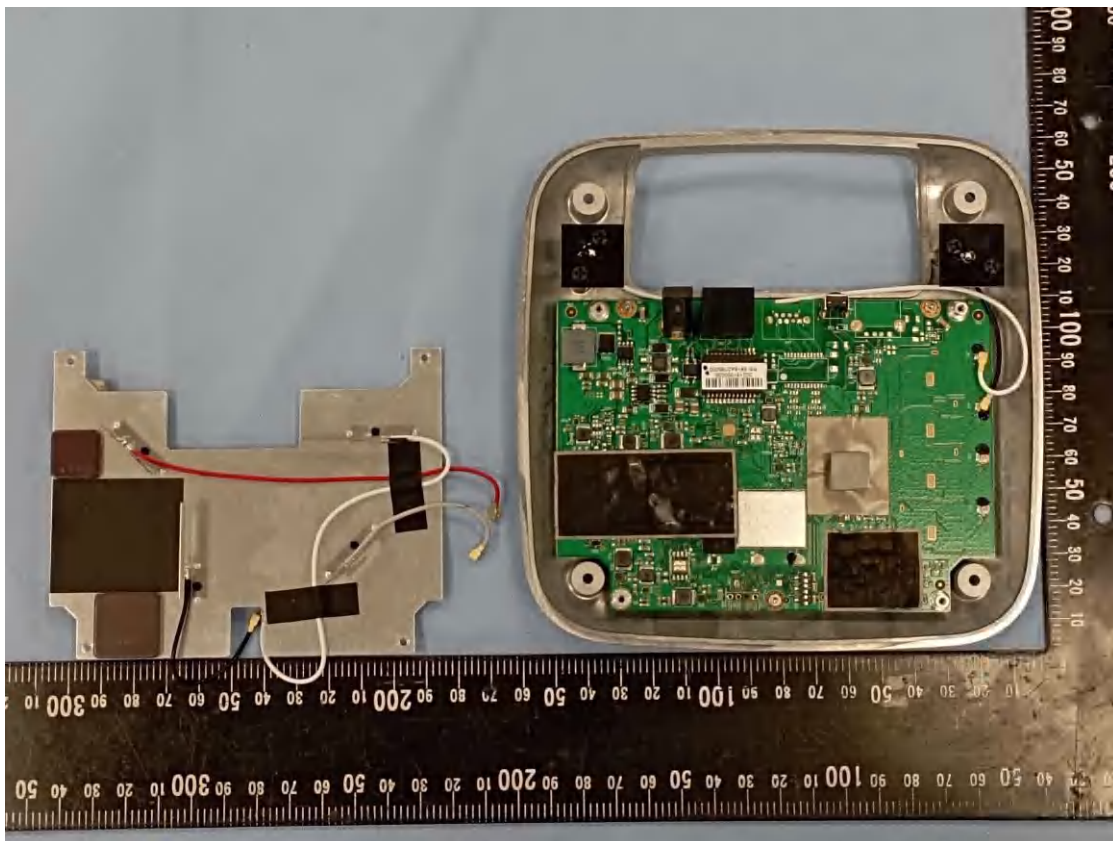

Product: 11AX Dual band AP
Type Identification: WAP388 and WAP388-C

Product: 11AX Dual band AP
Type Identification: WAP388 and WAP388-C

Product: 11AX Dual band AP
Type Identification: WAP388 and WAP388-C