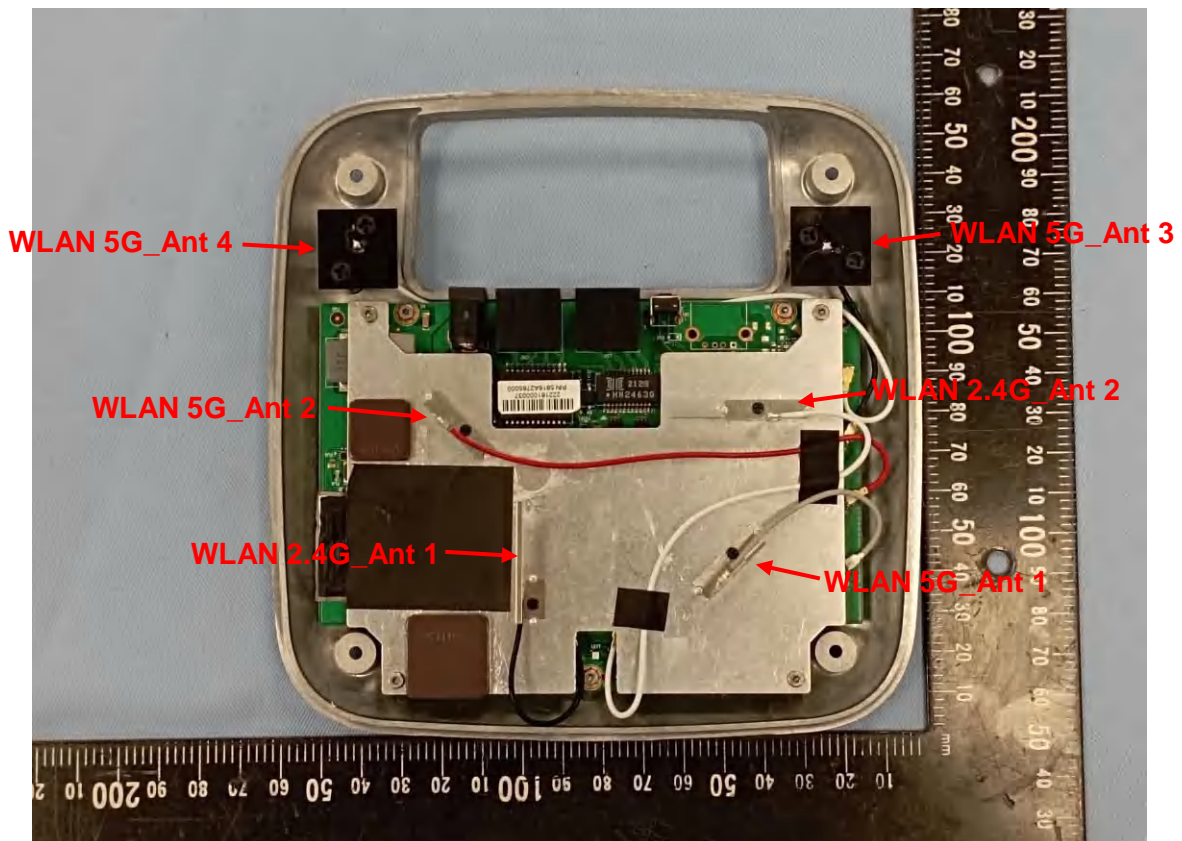

Product: 11AX Dual band AP
Type Identification: WAP388 and WAP388-C

Product: 11AX Dual band AP
Type Identification: WAP388 and WAP388-C

Product: 11AX Dual band AP
Type Identification: WAP388 and WAP388-C