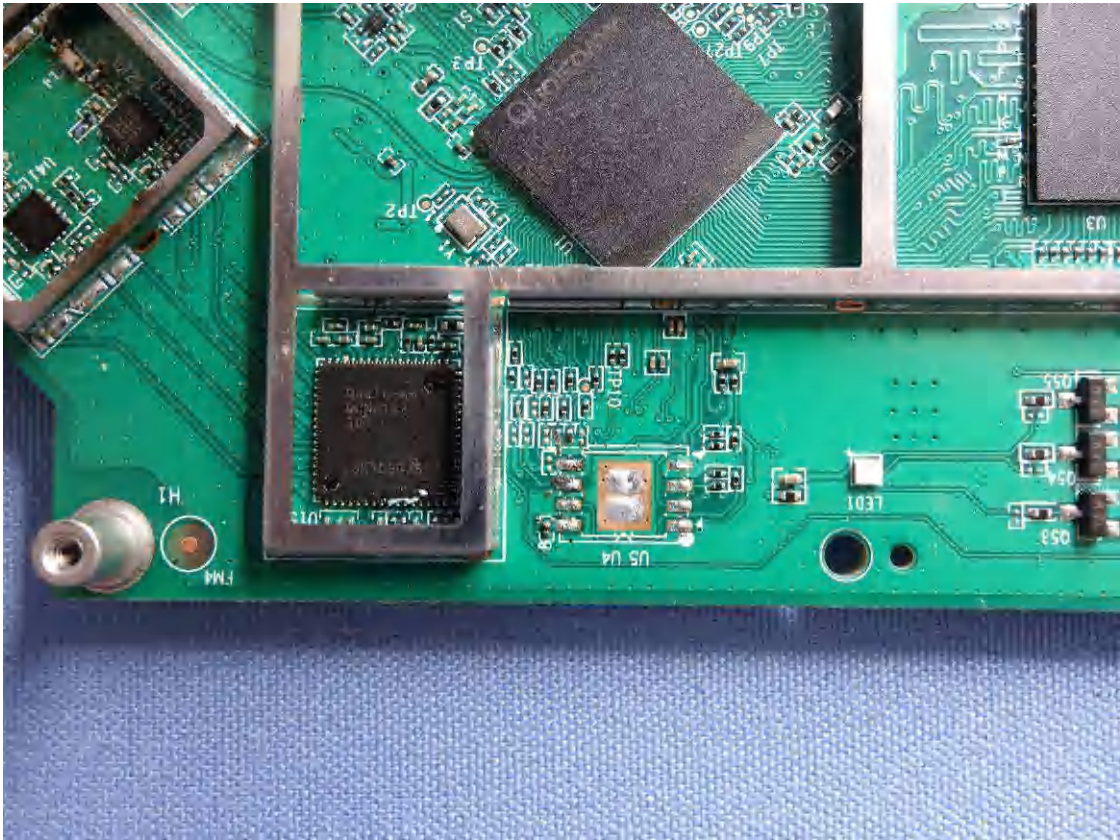

Product: 11AX Dual band AP
Type Identification: WAP385 (Brand: Emplus), WAP385-C (Brand: Emplus),
EWS356-FIT (Brand: EnGenius)