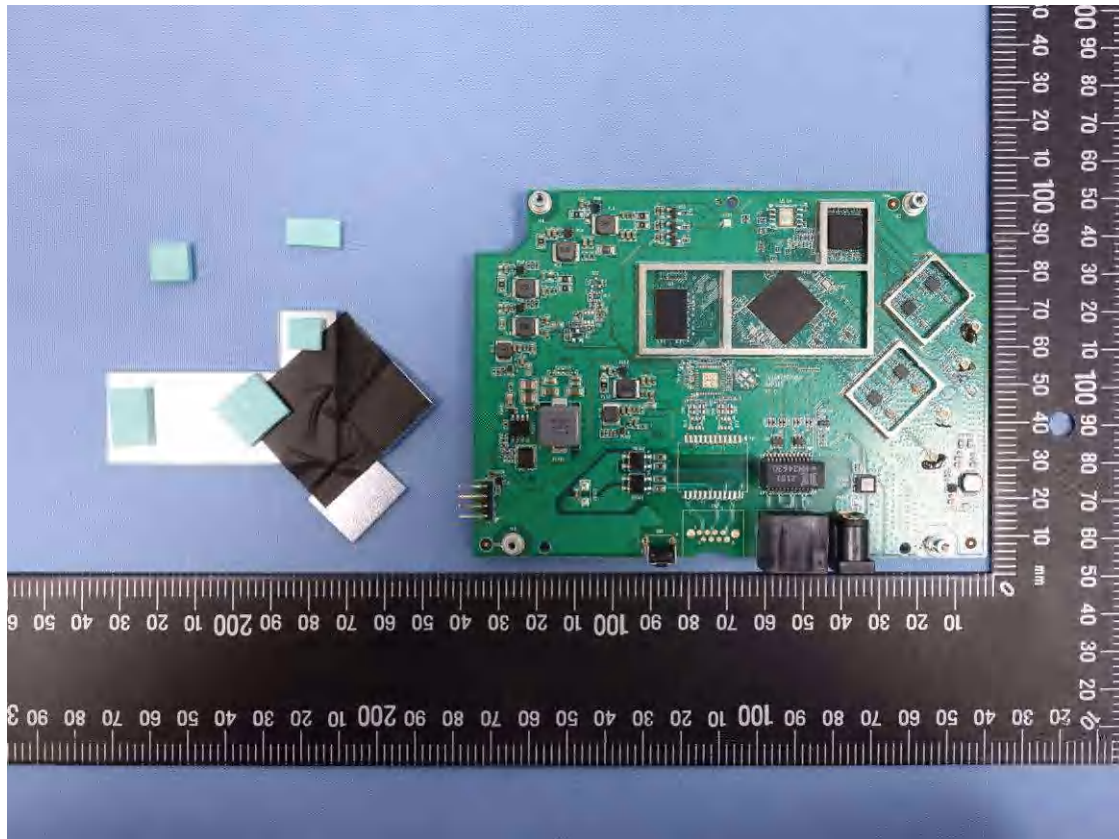

Product: 11AX Dual band AP
Type Identification: WAP385 (Brand: EmpluS), WAP385-C (Brand: EmpluS),
EWS356-FIT (Brand: EnGenius)