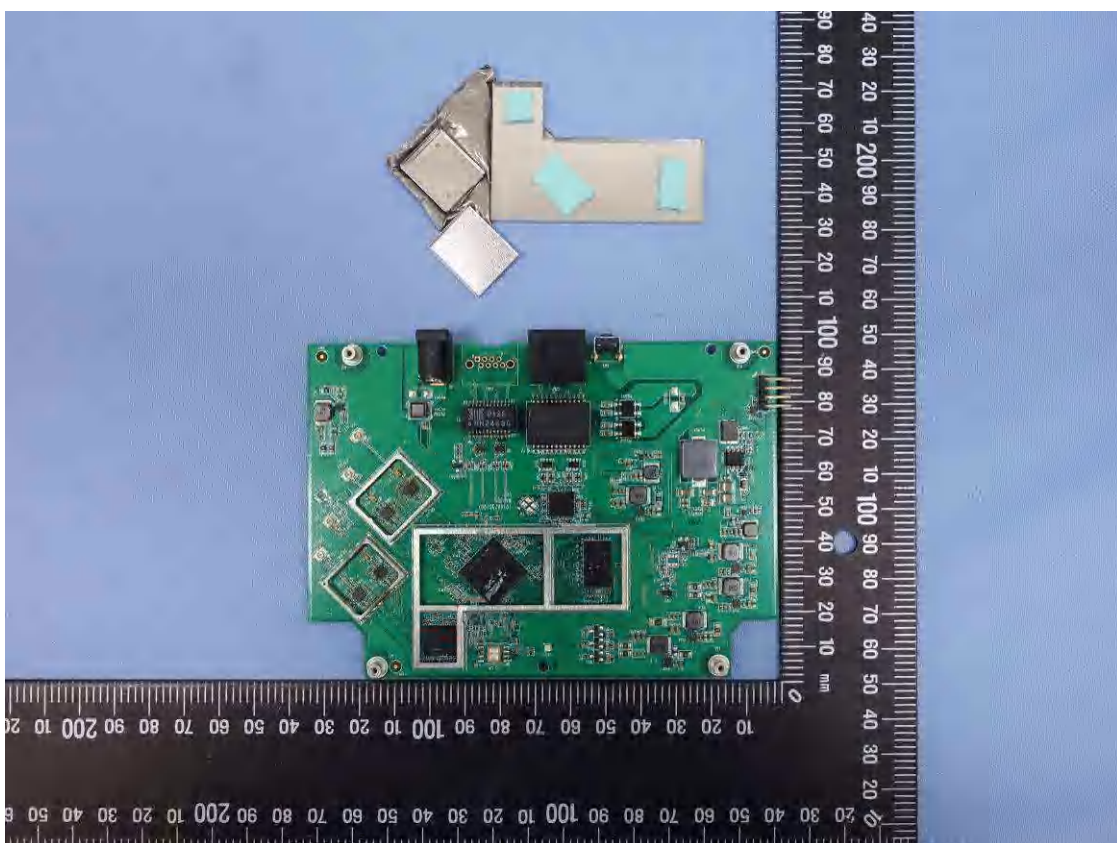

Product: 11AX Dual band AP
Type Identification: WAP385 (Brand: EmpluS), WAP385-C (Brand: EmpluS),
EWS356-FIT (Brand: EnGenius)