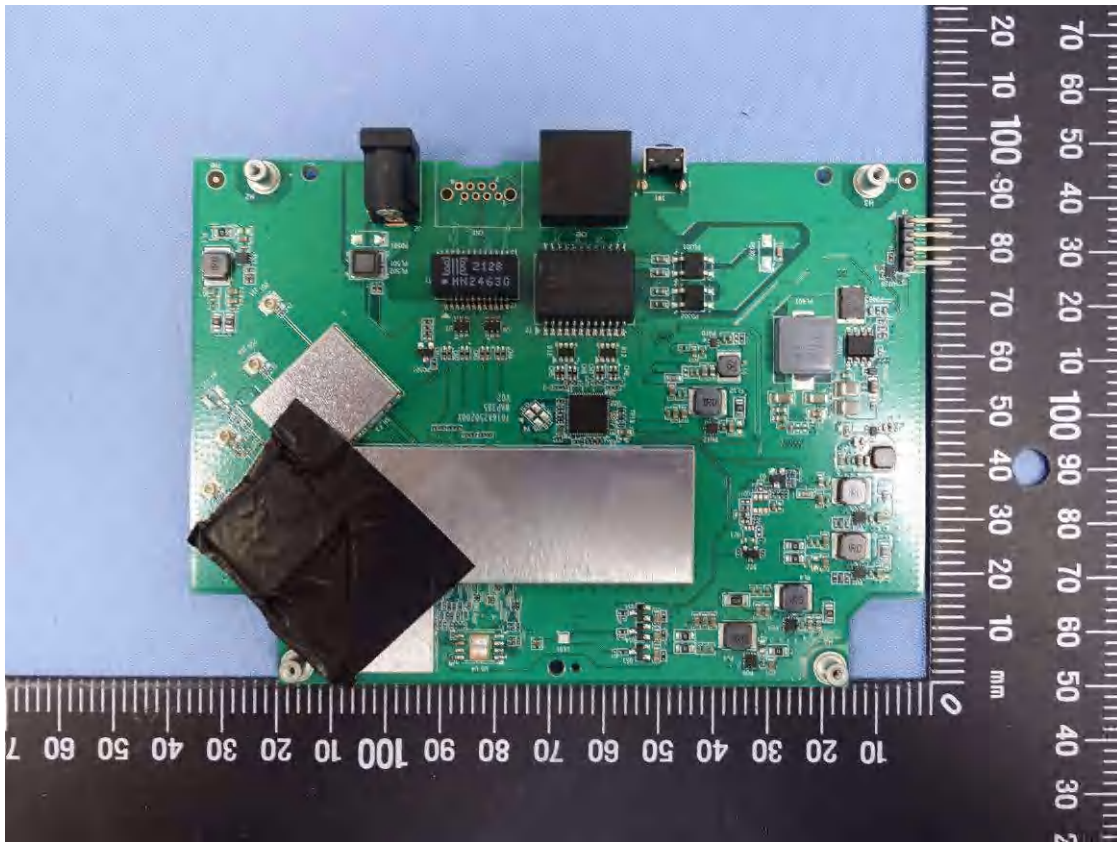

Product: 11AX Dual band AP
Type Identification: WAP385 (Brand: EmpluS), WAP385-C (Brand: EmpluS),
EWS356-FIT (Brand: EnGenius)