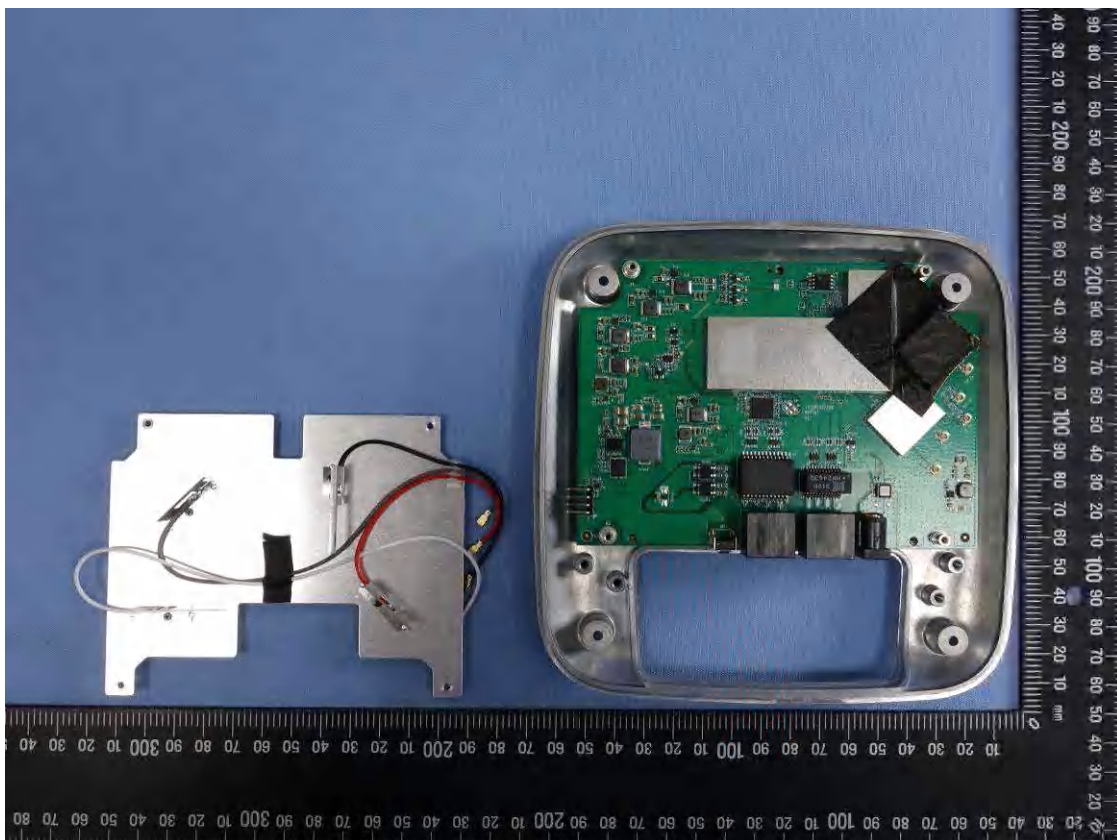

Product: 11AX Dual band AP
Type Identification: WAP385 (Brand: Emplus), WAP385-C (Brand: Emplus),
EWS356-FIT (Brand: EnGenius)

Product: 11AX Dual band AP
Type Identification: WAP385 (Brand: Emplus), WAP385-C (Brand: Emplus),
EWS356-FIT (Brand: EnGenius)