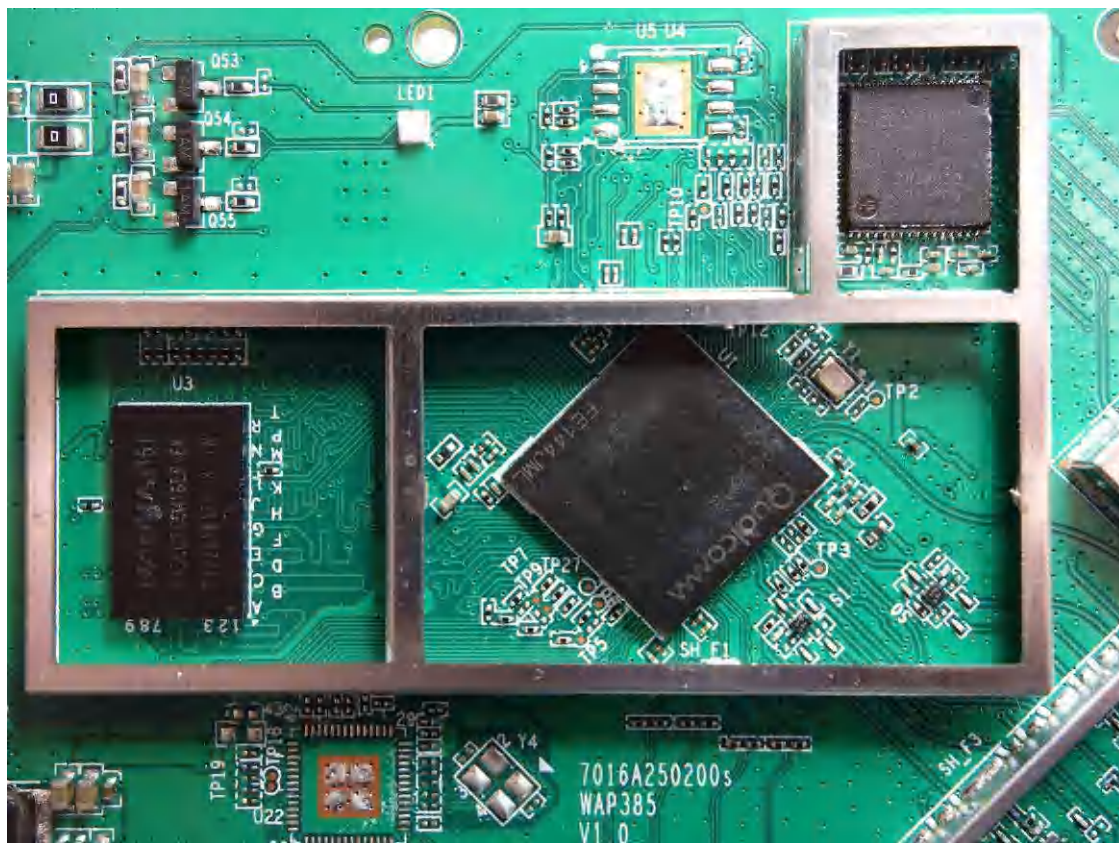

Product: 11AX Dual band AP
Type Identification: WAP385 (Brand: EmpluS), WAP385-C (Brand: EmpluS),
EWS356-FIT (Brand: EnGenius)