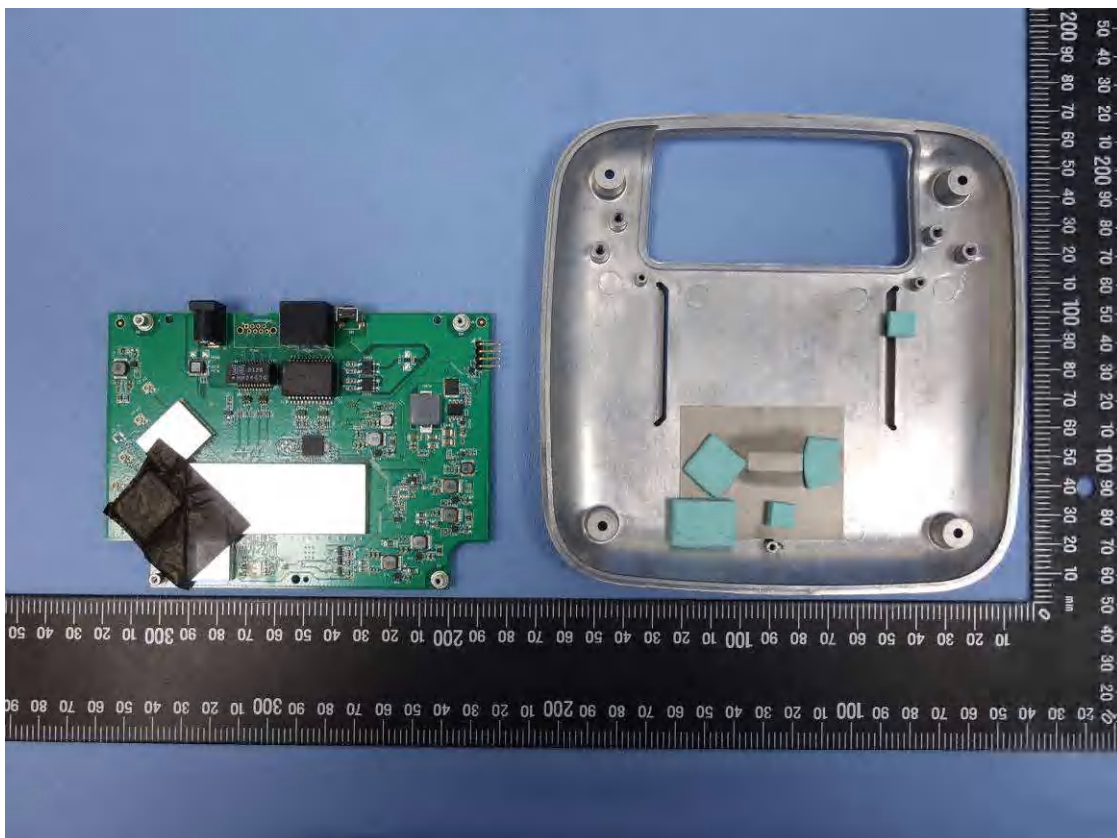

Product: 11AX Dual band AP
Type Identification: WAP385 (Brand: Emplus), WAP385-C (Brand: Emplus),
EWS356-FIT (Brand: EnGenius)