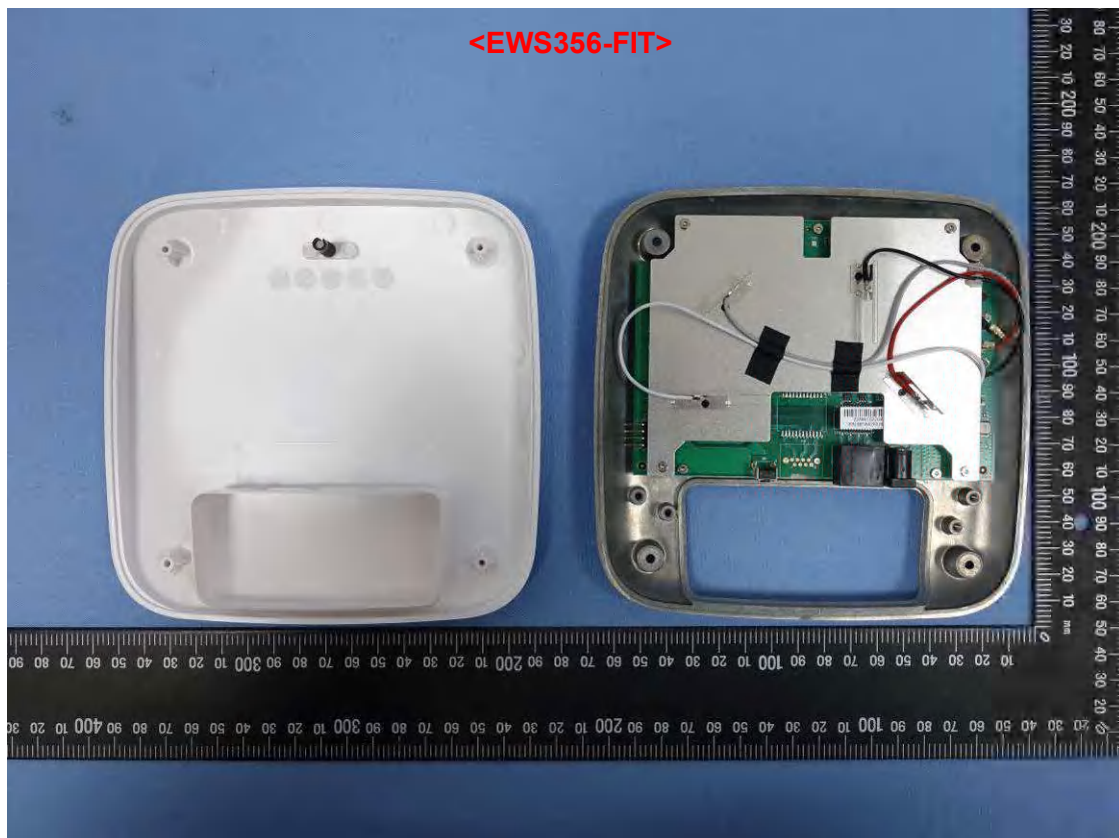

Product:
Type Identification:

11AX Dual band AP
WAP385 (Brand: Emplus), WAP385-C (Brand: Emplus),
EWS356-FIT (Brand: EnGenius)