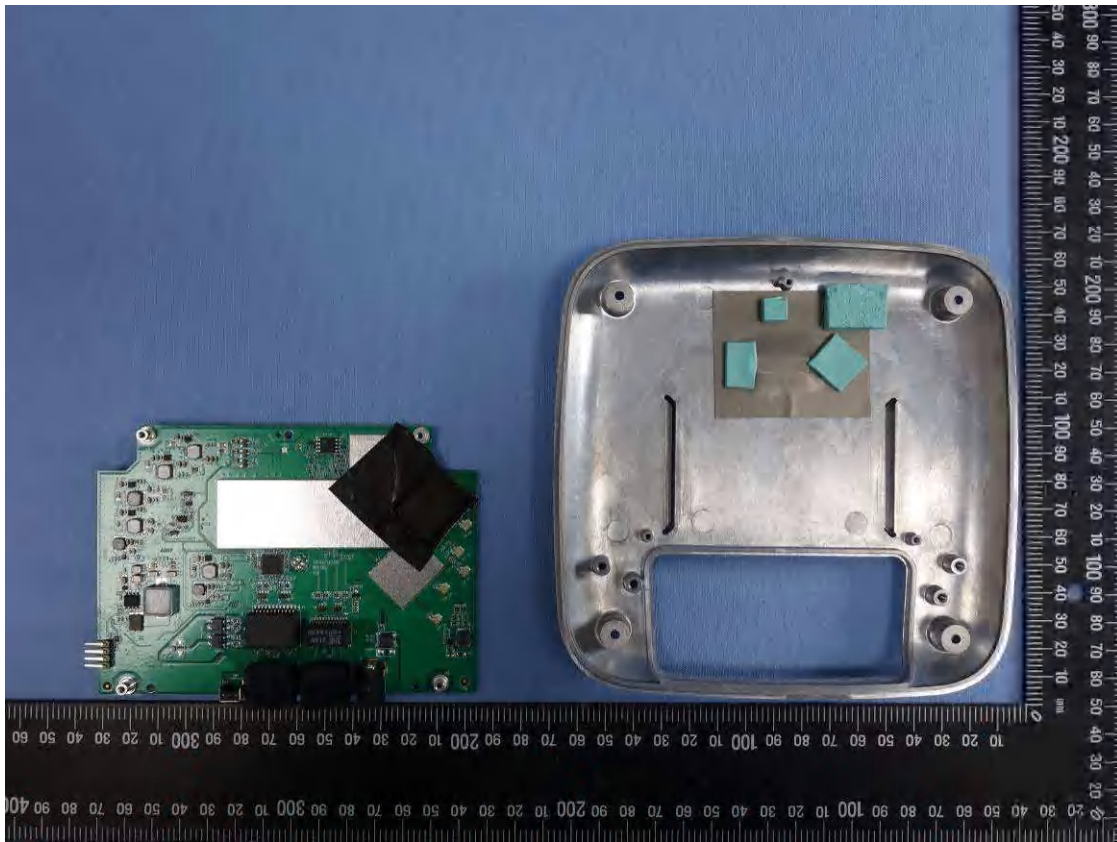

Product: 11AX Dual band AP
Type Identification: WAP385 (Brand: Emplus), WAP385-C (Brand: Emplus),
EWS356-FIT (Brand: EnGenius)

Product: 11AX Dual band AP
Type Identification: WAP385 (Brand: Emplus), WAP385-C (Brand: Emplus),
EWS356-FIT (Brand: EnGenius)