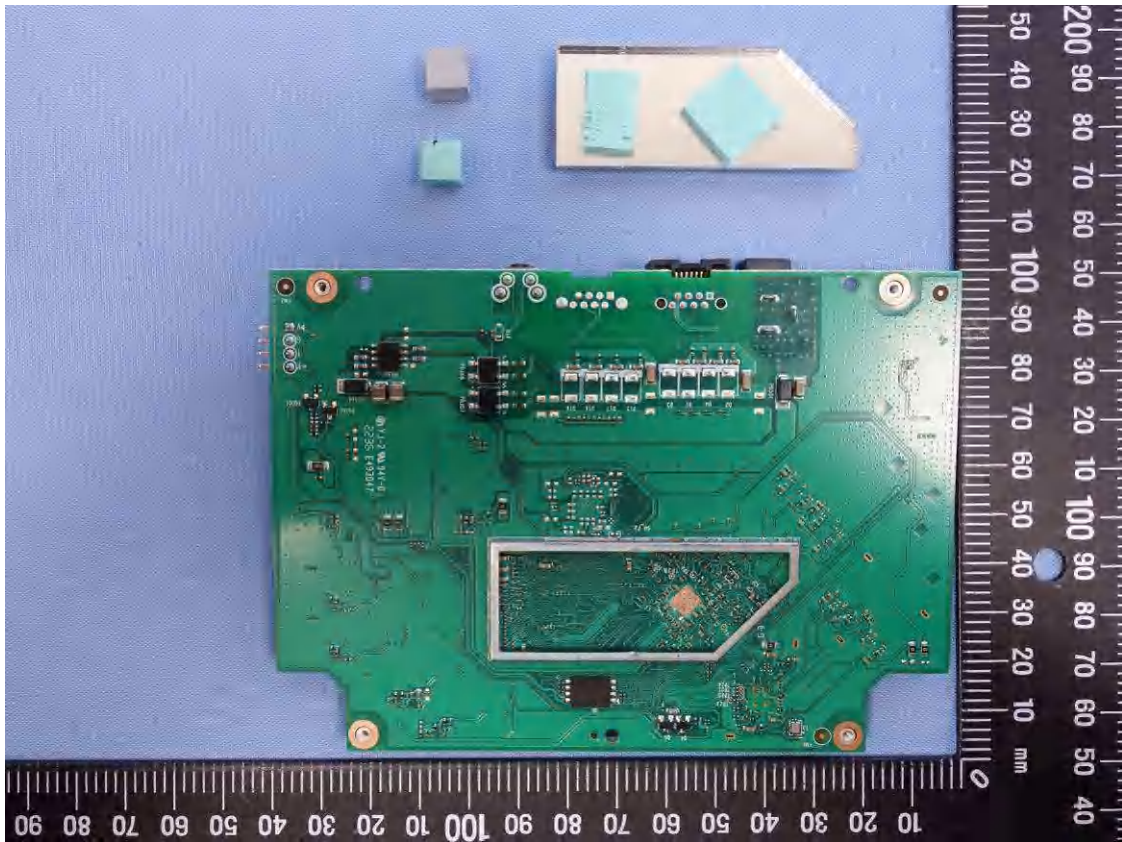

Product: 11AX Dual band AP
Type Identification: WAP385 (Brand: EmpluS), WAP385-C (Brand: EmpluS),
EWS356-FIT (Brand: EnGenius)