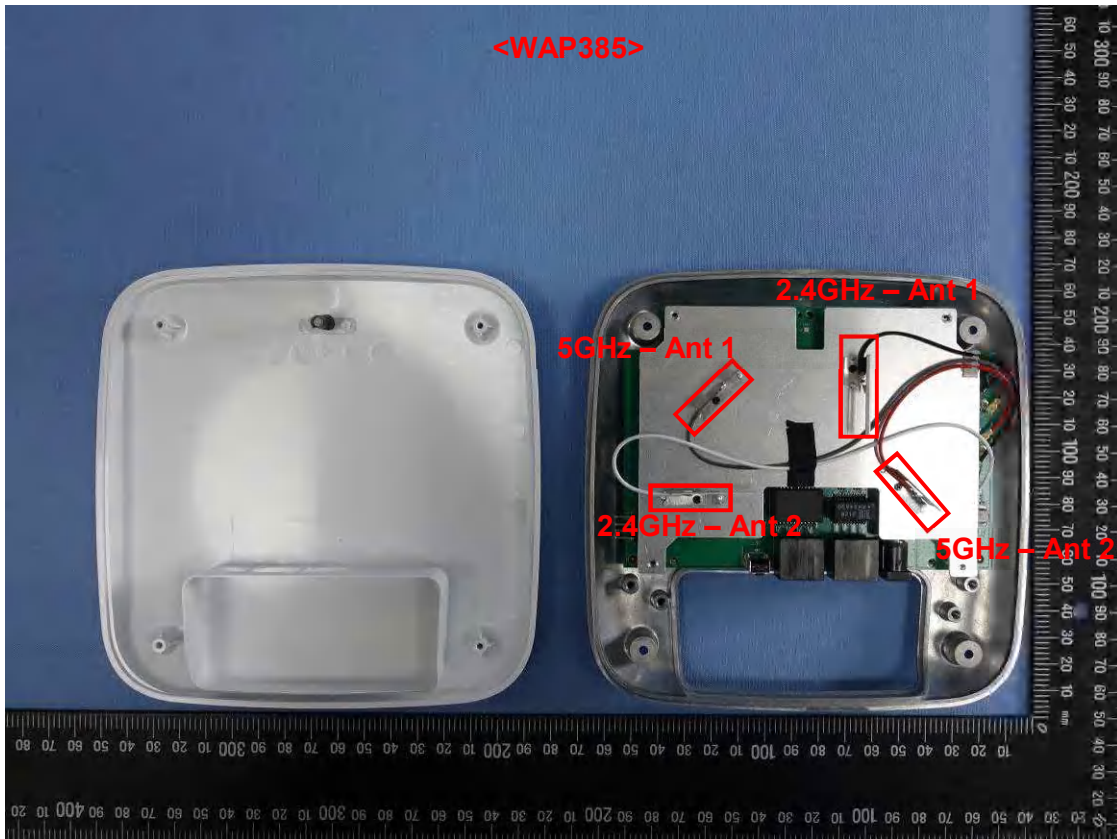

Product: 11AX Dual band AP
Type Identification: WAP385 (Brand: Emplus), WAP385-C (Brand: Emplus),
EWS356-FIT (Brand: EnGenius)

Product: 11AX Dual band AP
Type Identification: WAP385 (Brand: Emplus), WAP385-C (Brand: Emplus),
EWS356-FIT (Brand: EnGenius)