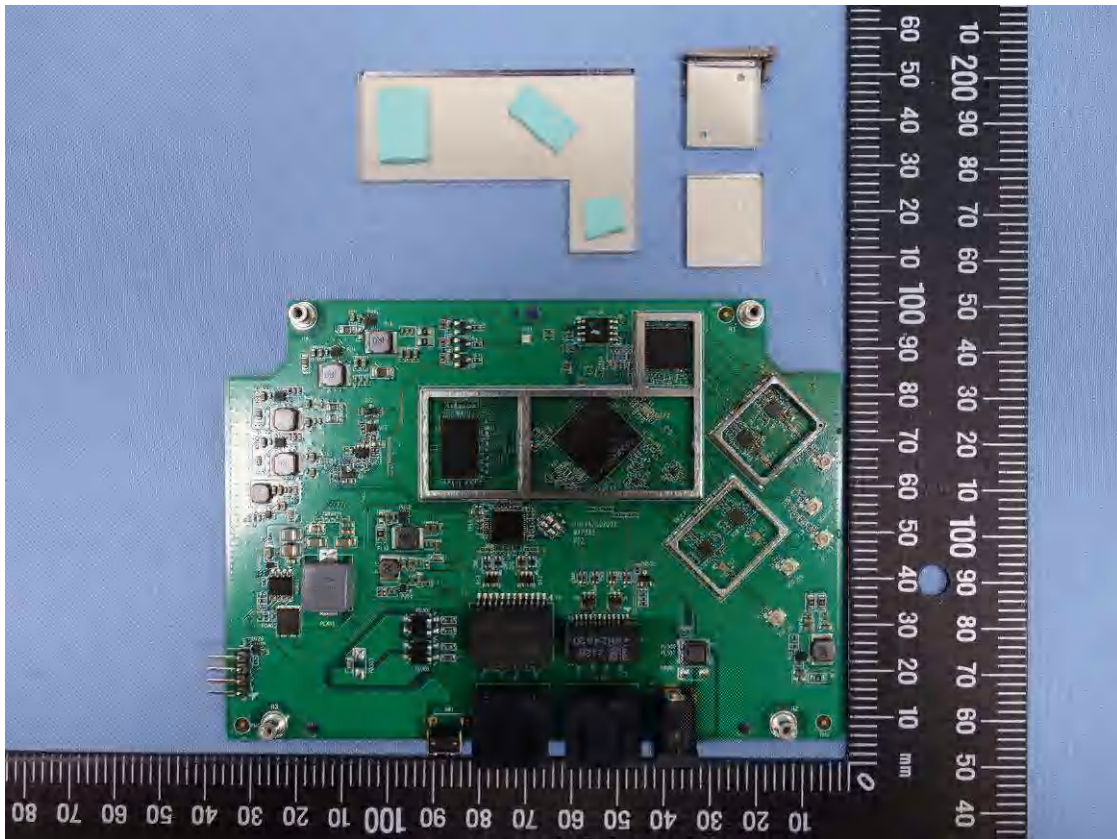

Product: 11AX Dual band AP
Type Identification: WAP385 (Brand: Emplus), WAP385-C (Brand: Emplus),
EWS356-FIT (Brand: EnGenius)

Product: 11AX Dual band AP
Type Identification: WAP385 (Brand: Emplus), WAP385-C (Brand: Emplus),
EWS356-FIT (Brand: EnGenius)