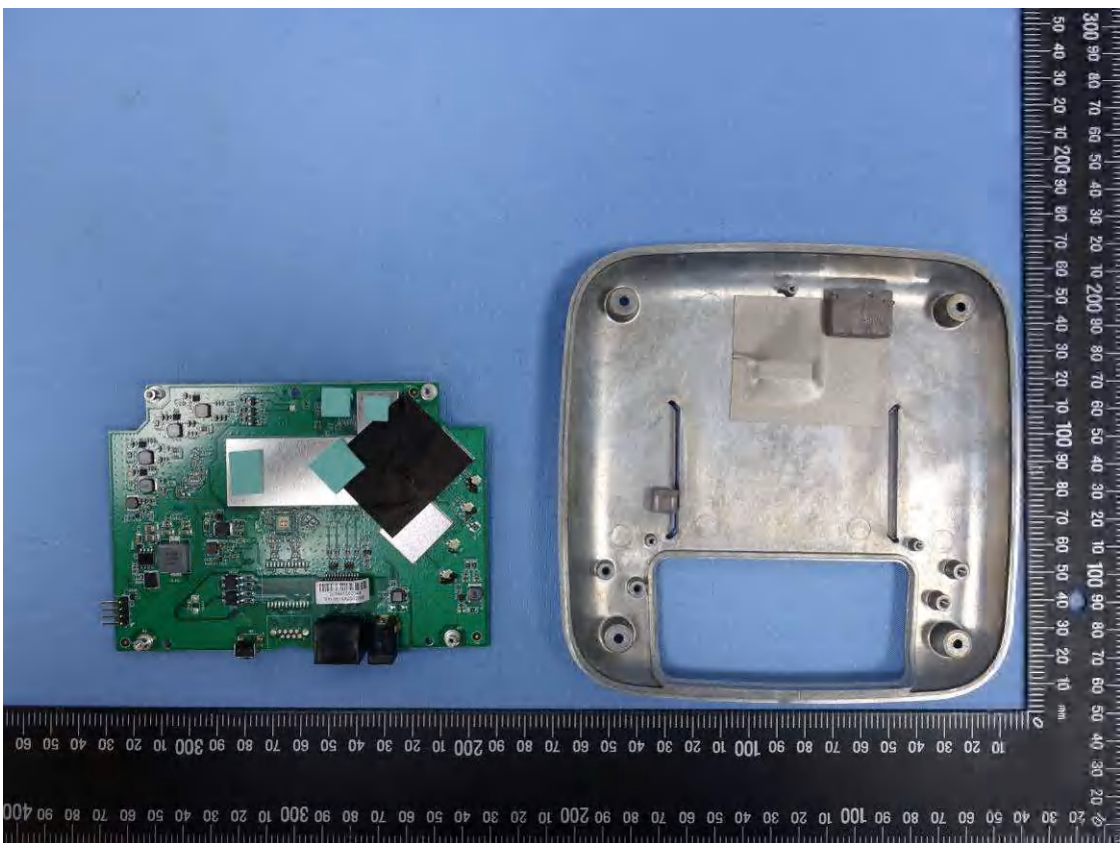

Product: 11AX Dual band AP
Type Identification: WAP385 (Brand: EmpluS), WAP385-C (Brand: EmpluS),
EWS356-FIT (Brand: EnGenius)