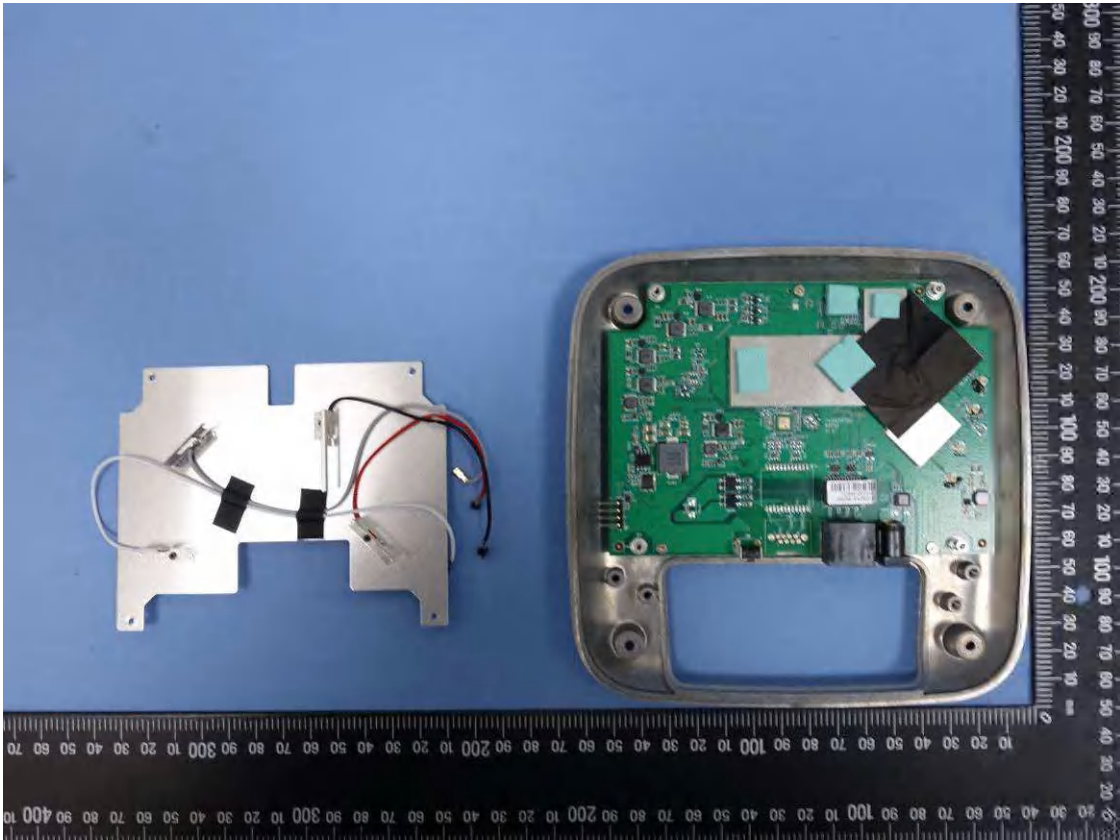

Product: 11AX Dual band AP
Type Identification: WAP385 (Brand: EmpluS), WAP385-C (Brand: EmpluS),
EWS356-FIT (Brand: EnGenius)