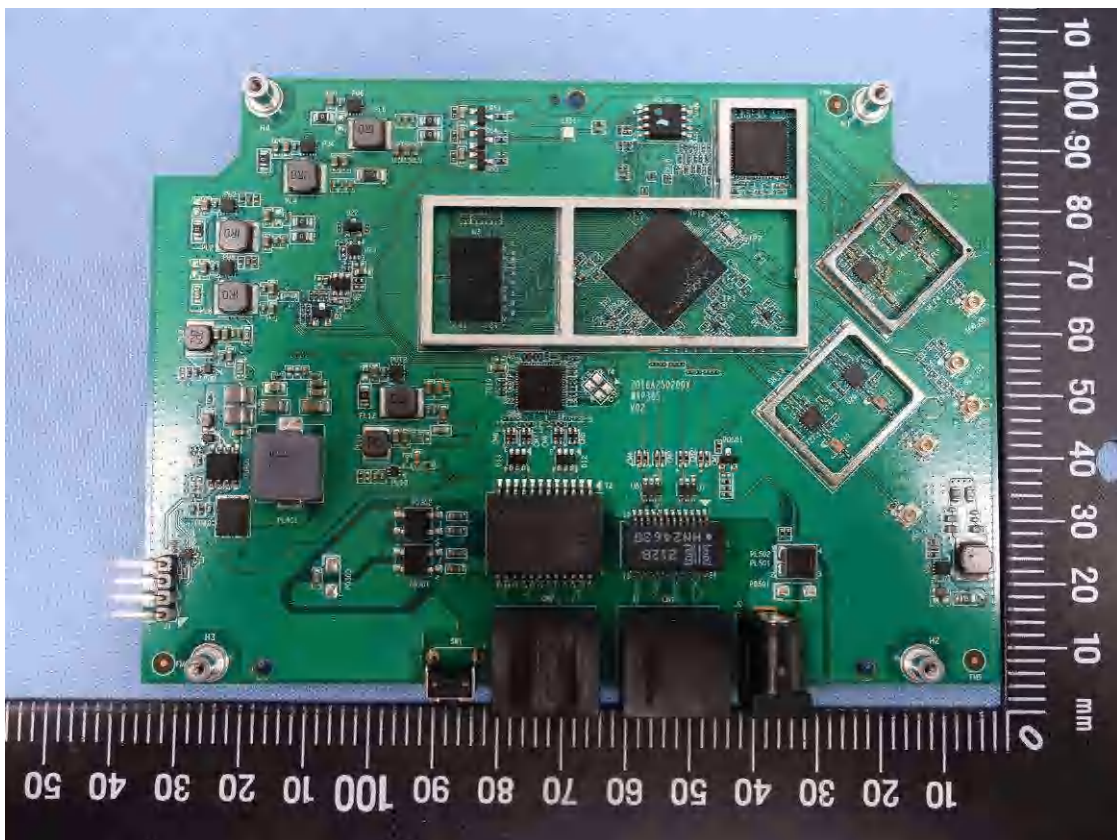

Product: 11AX Dual band AP
Type Identification: WAP385 (Brand: Emplus), WAP385-C (Brand: Emplus),
EWS356-FIT (Brand: EnGenius)

Product: 11AX Dual band AP
Type Identification: WAP385 (Brand: Emplus), WAP385-C (Brand: Emplus),
EWS356-FIT (Brand: EnGenius)