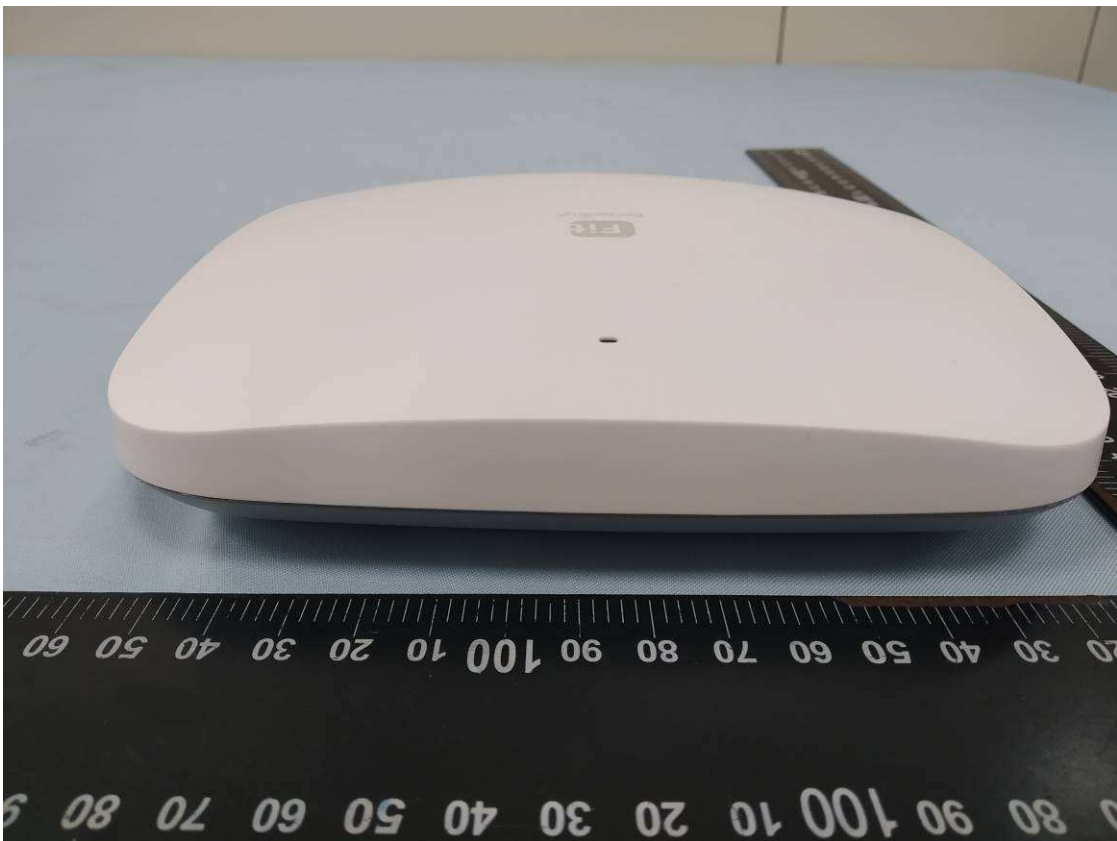

Product: 11AX Dual band AP
Type Identification: WAP385 (Brand: Emplus), WAP385-C (Brand: Emplus),
EWS356-FIT (Brand: EnGenius)