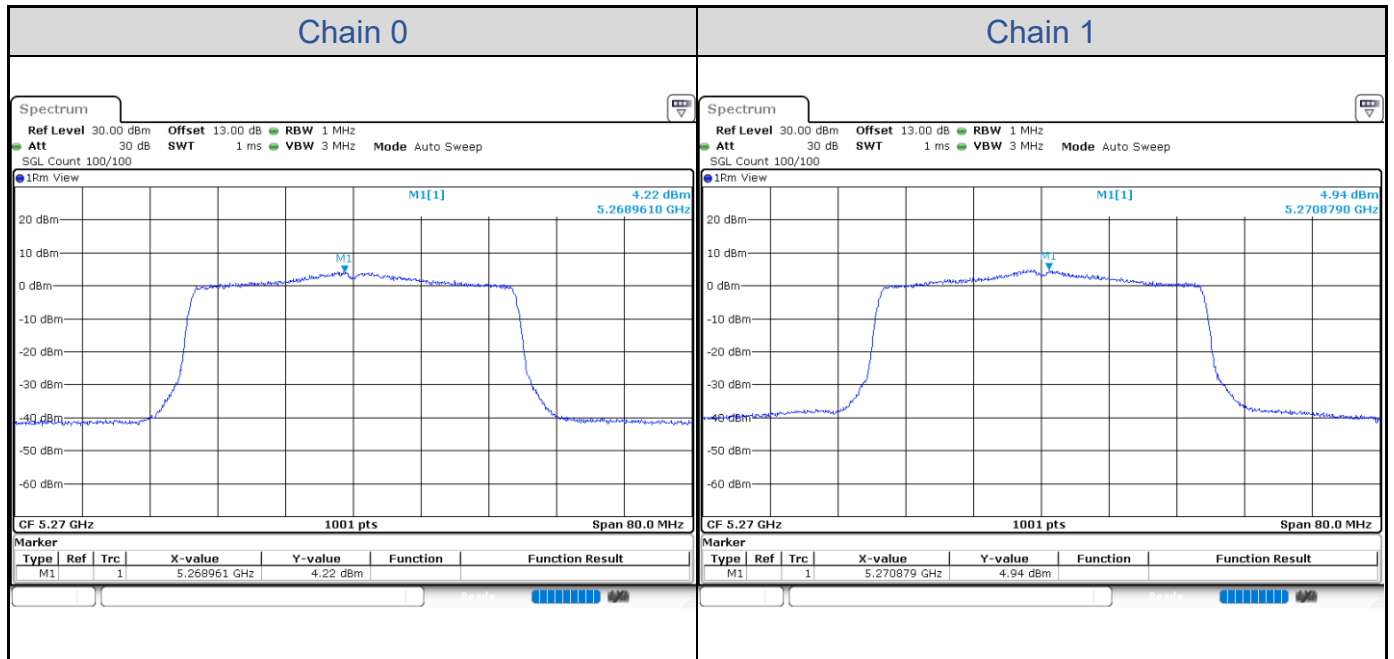

802.11ax HE20-Channel 52

802.11ax HE20-Channel 60

802.11ax HE20-Channel 64

802.11ax HE20-Channel 100

802.11ax HE20-Channel 116

802.11ax HE20-Channel 140

802.11ax HE40

Band	Channel	Frequency (MHz)	PSD without Duty Factor (dBm/MHz)		Total PSD with Duty Factor (dBm/MHz)	Maximum Limit (dBm/MHz)	Pass / Fail
			Chain 0	Chain 1			
U-NII-2A	54	5270	4.22	4.94	7.61	7.88	Pass
	62	5310	4.43	4.83	7.64	7.88	Pass
U-NII-2C	102	5510	4.51	4.87	7.70	7.88	Pass
	110	5550	4.36	4.67	7.53	7.88	Pass
	134	5670	4.70	4.16	7.45	7.88	Pass

802.11ax HE40-Channel 54

802.11ax HE40-Channel 62

802.11ax HE40-Channel 102

802.11ax HE40-Channel 110

802.11ax HE40-Channel 134

802.11ax HE80

Band	Channel	Frequency (MHz)	PSD without Duty Factor (dBm/MHz)		Total PSD with Duty Factor (dBm/MHz)	Maximum Limit (dBm/MHz)	Pass / Fail
			Chain 0	Chain 1			
U-NII-2A	58	5290	3.10	2.96	6.04	7.88	Pass
U-NII-2C	106	5530	2.83	3.23	6.04	7.88	Pass