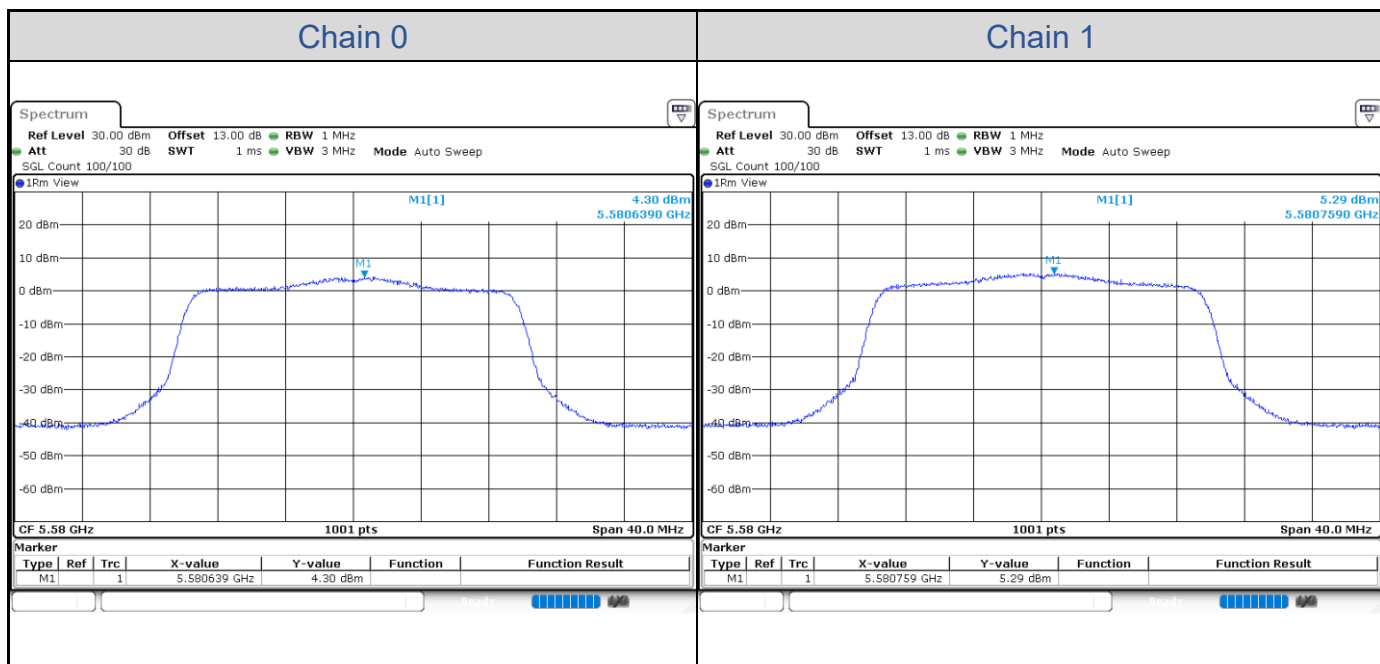

802.11a-Channel 100

802.11a-Channel 116

802.11a-Channel 140

802.11ax HE20

Band	Channel	Frequency (MHz)	PSD without Duty Factor (dBm/MHz)		Total PSD with Duty Factor (dBm/MHz)	Maximum Limit (dBm/MHz)	Pass / Fail
			Chain 0	Chain 1			
U-NII-2A	52	5260	4.52	4.89	7.72	7.88	Pass
	60	5300	4.58	4.76	7.68	7.88	Pass
	64	5320	4.33	4.55	7.45	7.88	Pass
U-NII-2C	100	5500	4.24	5.28	7.80	7.88	Pass
	116	5580	4.30	5.29	7.83	7.88	Pass
	140	5700	4.80	4.62	7.72	7.88	Pass

802.11ax HE20-Channel 52

802.11ax HE20-Channel 60

802.11ax HE20-Channel 64

802.11ax HE20-Channel 100

802.11ax HE20-Channel 116

802.11ax HE20-Channel 140

802.11ax HE40

Band	Channel	Frequency (MHz)	PSD without Duty Factor (dBm/MHz)		Total PSD with Duty Factor (dBm/MHz)	Maximum Limit (dBm/MHz)	Pass / Fail
			Chain 0	Chain 1			
U-NII-2A	54	5270	4.22	4.94	7.61	7.88	Pass
	62	5310	4.43	4.83	7.64	7.88	Pass
U-NII-2C	102	5510	4.51	4.87	7.70	7.88	Pass
	110	5550	4.36	4.67	7.53	7.88	Pass
	134	5670	4.70	4.16	7.45	7.88	Pass

802.11ax HE40-Channel 54

802.11ax HE40-Channel 62

802.11ax HE40-Channel 102

802.11ax HE40-Channel 110

802.11ax HE40-Channel 134

802.11ax HE80

Band	Channel	Frequency (MHz)	PSD without Duty Factor (dBm/MHz)		Total PSD with Duty Factor (dBm/MHz)	Maximum Limit (dBm/MHz)	Pass / Fail
			Chain 0	Chain 1			
U-NII-2A	58	5290	3.10	2.96	6.04	7.88	Pass
U-NII-2C	106	5530	2.83	3.23	6.04	7.88	Pass