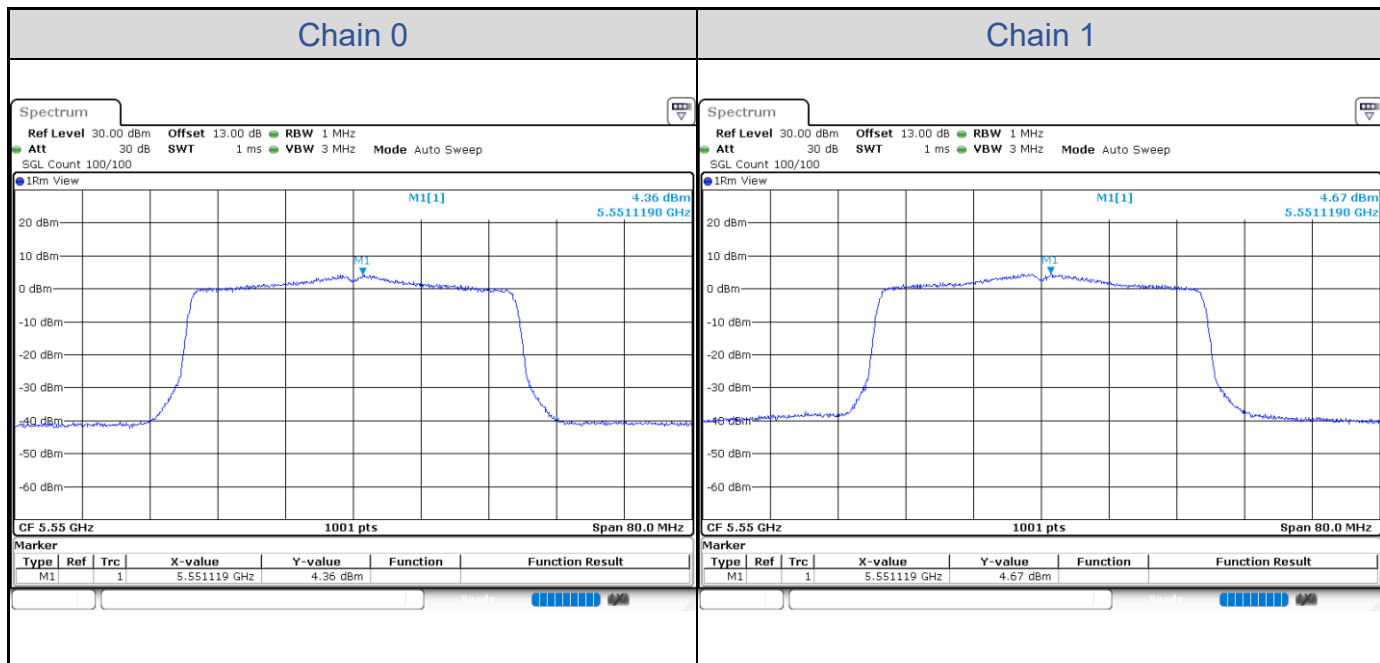

802.11a-Channel 100

802.11a-Channel 116

802.11a-Channel 140

802.11ax HE20

Band	Channel	Frequency (MHz)	PSD without Duty Factor (dBm/MHz)		Total PSD with Duty Factor (dBm/MHz)	Maximum Limit (dBm/MHz)	Pass / Fail
			Chain 0	Chain 1			
U-NII-2A	52	5260	4.52	4.89	7.72	7.88	Pass
	60	5300	4.58	4.76	7.68	7.88	Pass
	64	5320	4.33	4.55	7.45	7.88	Pass
U-NII-2C	100	5500	4.24	5.28	7.80	7.88	Pass
	116	5580	4.30	5.29	7.83	7.88	Pass
	140	5700	4.80	4.62	7.72	7.88	Pass

802.11ax HE20-Channel 52

802.11ax HE20-Channel 60

802.11ax HE20-Channel 64

802.11ax HE20-Channel 100

802.11ax HE20-Channel 116

802.11ax HE20-Channel 140

802.11ax HE40

Band	Channel	Frequency (MHz)	PSD without Duty Factor (dBm/MHz)		Total PSD with Duty Factor (dBm/MHz)	Maximum Limit (dBm/MHz)	Pass / Fail
			Chain 0	Chain 1			
U-NII-2A	54	5270	4.22	4.94	7.61	7.88	Pass
	62	5310	4.43	4.83	7.64	7.88	Pass
U-NII-2C	102	5510	4.51	4.87	7.70	7.88	Pass
	110	5550	4.36	4.67	7.53	7.88	Pass
	134	5670	4.70	4.16	7.45	7.88	Pass

802.11ax HE40-Channel 54

802.11ax HE40-Channel 62

802.11ax HE40-Channel 102

802.11ax HE40-Channel 110

802.11ax HE40-Channel 134

802.11ax HE80

Band	Channel	Frequency (MHz)	PSD without Duty Factor (dBm/MHz)		Total PSD with Duty Factor (dBm/MHz)	Maximum Limit (dBm/MHz)	Pass / Fail
			Chain 0	Chain 1			
U-NII-2A	58	5290	3.10	2.96	6.04	7.88	Pass
U-NII-2C	106	5530	2.83	3.23	6.04	7.88	Pass