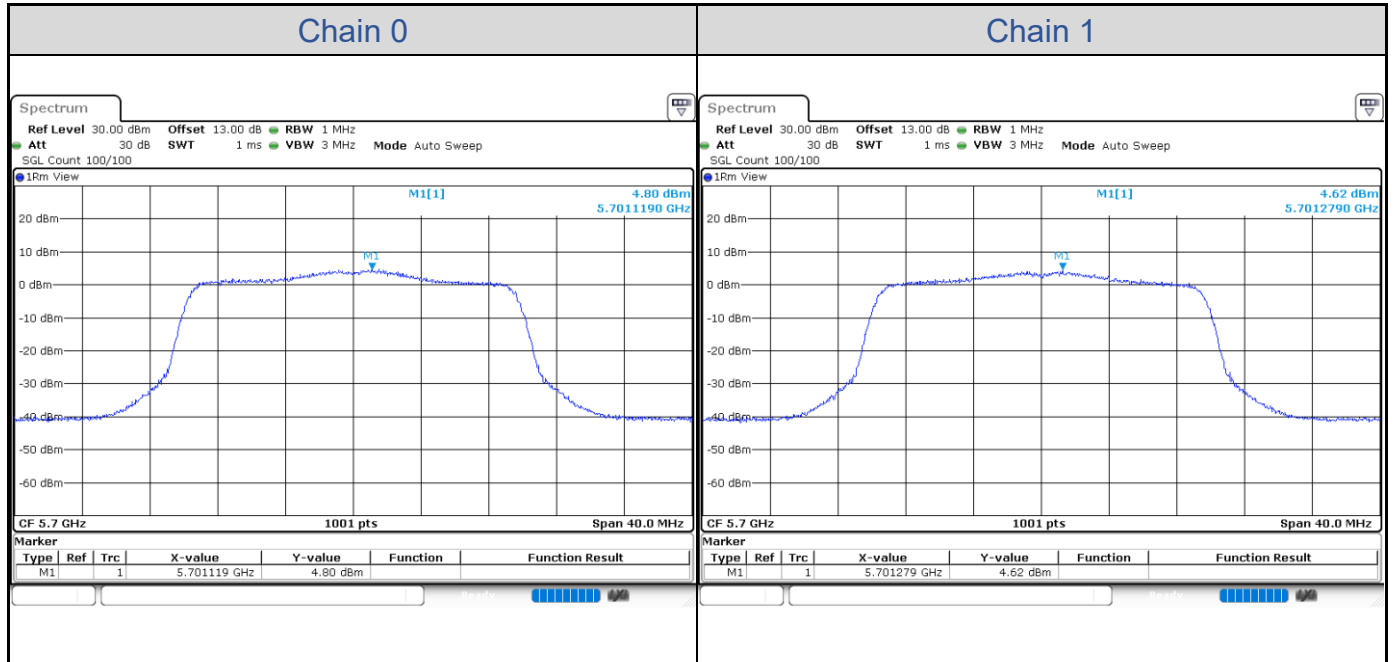

802.11ax HE20-Channel 52

802.11ax HE20-Channel 60

802.11ax HE20-Channel 64

802.11ax HE20-Channel 100

802.11ax HE20-Channel 116

802.11ax HE20-Channel 140

802.11ax HE40

Band	Channel	Frequency (MHz)	PSD without Duty Factor (dBm/MHz)		Total PSD with Duty Factor (dBm/MHz)	Maximum Limit (dBm/MHz)	Pass / Fail
			Chain 0	Chain 1			
U-NII-2A	54	5270	4.22	4.94	7.61	7.88	Pass
	62	5310	4.43	4.83	7.64	7.88	Pass
U-NII-2C	102	5510	4.51	4.87	7.70	7.88	Pass
	110	5550	4.36	4.67	7.53	7.88	Pass
	134	5670	4.70	4.16	7.45	7.88	Pass

802.11ax HE40-Channel 54

802.11ax HE40-Channel 62

802.11ax HE40-Channel 102

802.11ax HE40-Channel 110

802.11ax HE40-Channel 134

802.11ax HE80

Band	Channel	Frequency (MHz)	PSD without Duty Factor (dBm/MHz)		Total PSD with Duty Factor (dBm/MHz)	Maximum Limit (dBm/MHz)	Pass / Fail
			Chain 0	Chain 1			
U-NII-2A	58	5290	3.10	2.96	6.04	7.88	Pass
U-NII-2C	106	5530	2.83	3.23	6.04	7.88	Pass