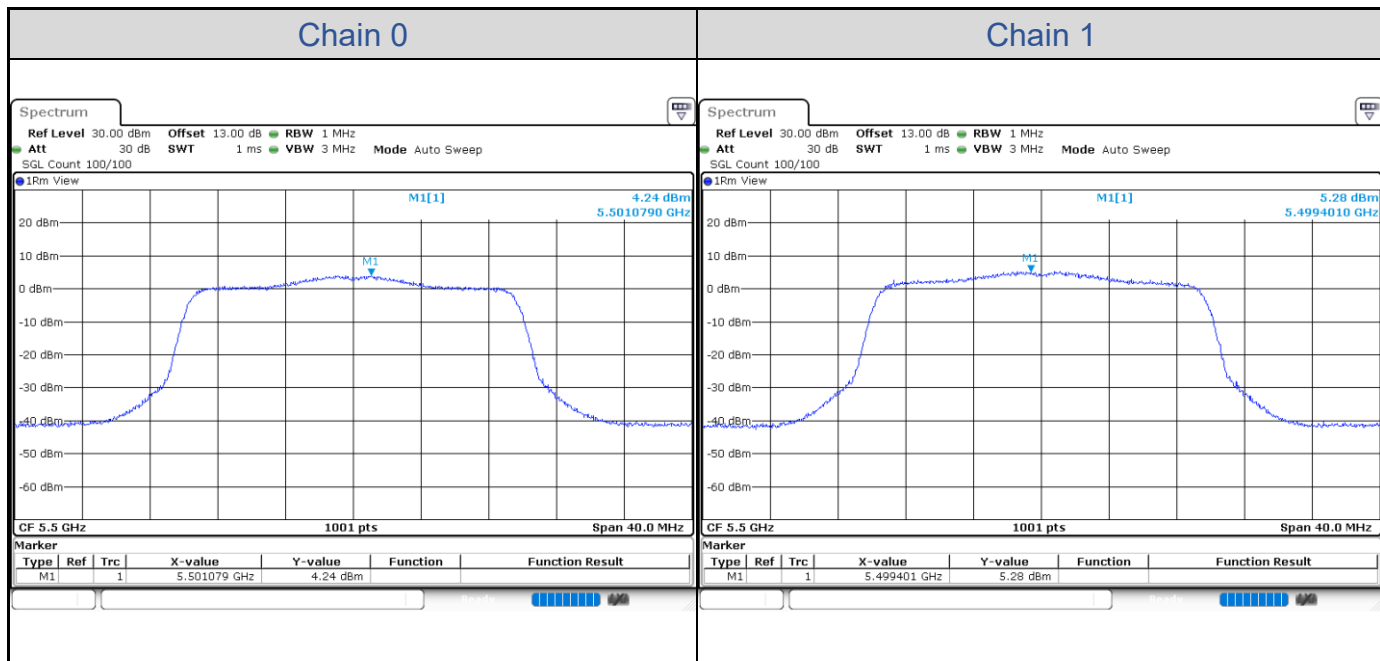

802.11a-Channel 100

802.11a-Channel 116

802.11a-Channel 140

802.11ax HE20

Band	Channel	Frequency (MHz)	PSD without Duty Factor (dBm/MHz)		Total PSD with Duty Factor (dBm/MHz)	Maximum Limit (dBm/MHz)	Pass / Fail
			Chain 0	Chain 1			
U-NII-2A	52	5260	4.52	4.89	7.72	7.88	Pass
	60	5300	4.58	4.76	7.68	7.88	Pass
	64	5320	4.33	4.55	7.45	7.88	Pass
U-NII-2C	100	5500	4.24	5.28	7.80	7.88	Pass
	116	5580	4.30	5.29	7.83	7.88	Pass
	140	5700	4.80	4.62	7.72	7.88	Pass

802.11ax HE20-Channel 52

802.11ax HE20-Channel 60

802.11ax HE20-Channel 64

802.11ax HE20-Channel 100

802.11ax HE20-Channel 116

802.11ax HE20-Channel 140

802.11ax HE40

Band	Channel	Frequency (MHz)	PSD without Duty Factor (dBm/MHz)		Total PSD with Duty Factor (dBm/MHz)	Maximum Limit (dBm/MHz)	Pass / Fail
			Chain 0	Chain 1			
U-NII-2A	54	5270	4.22	4.94	7.61	7.88	Pass
	62	5310	4.43	4.83	7.64	7.88	Pass
U-NII-2C	102	5510	4.51	4.87	7.70	7.88	Pass
	110	5550	4.36	4.67	7.53	7.88	Pass
	134	5670	4.70	4.16	7.45	7.88	Pass

802.11ax HE40-Channel 54

802.11ax HE40-Channel 62

802.11ax HE40-Channel 102

802.11ax HE40-Channel 110

802.11ax HE40-Channel 134

802.11ax HE80

Band	Channel	Frequency (MHz)	PSD without Duty Factor (dBm/MHz)		Total PSD with Duty Factor (dBm/MHz)	Maximum Limit (dBm/MHz)	Pass / Fail
			Chain 0	Chain 1			
U-NII-2A	58	5290	3.10	2.96	6.04	7.88	Pass
U-NII-2C	106	5530	2.83	3.23	6.04	7.88	Pass