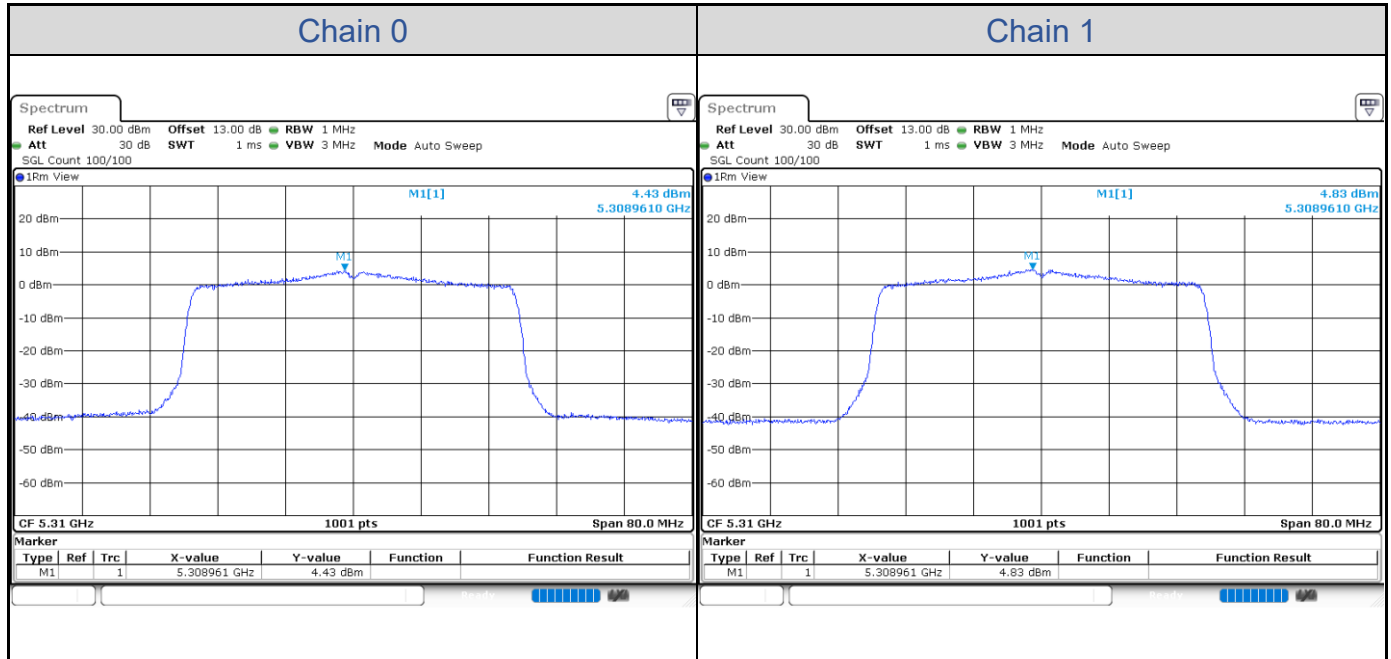

802.11a-Channel 100

802.11a-Channel 116

802.11a-Channel 140

802.11ax HE20

Band	Channel	Frequency (MHz)	PSD without Duty Factor (dBm/MHz)		Total PSD with Duty Factor (dBm/MHz)	Maximum Limit (dBm/MHz)	Pass / Fail
			Chain 0	Chain 1			
U-NII-2A	52	5260	4.52	4.89	7.72	7.88	Pass
	60	5300	4.58	4.76	7.68	7.88	Pass
	64	5320	4.33	4.55	7.45	7.88	Pass
U-NII-2C	100	5500	4.24	5.28	7.80	7.88	Pass
	116	5580	4.30	5.29	7.83	7.88	Pass
	140	5700	4.80	4.62	7.72	7.88	Pass

802.11ax HE20-Channel 52

802.11ax HE20-Channel 60

802.11ax HE20-Channel 64

802.11ax HE20-Channel 100

802.11ax HE20-Channel 116

802.11ax HE20-Channel 140

802.11ax HE40

Band	Channel	Frequency (MHz)	PSD without Duty Factor (dBm/MHz)		Total PSD with Duty Factor (dBm/MHz)	Maximum Limit (dBm/MHz)	Pass / Fail
			Chain 0	Chain 1			
U-NII-2A	54	5270	4.22	4.94	7.61	7.88	Pass
	62	5310	4.43	4.83	7.64	7.88	Pass
U-NII-2C	102	5510	4.51	4.87	7.70	7.88	Pass
	110	5550	4.36	4.67	7.53	7.88	Pass
	134	5670	4.70	4.16	7.45	7.88	Pass

802.11ax HE40-Channel 54

802.11ax HE40-Channel 62

802.11ax HE40-Channel 102

802.11ax HE40-Channel 110

802.11ax HE40-Channel 134

802.11ax HE80

Band	Channel	Frequency (MHz)	PSD without Duty Factor (dBm/MHz)		Total PSD with Duty Factor (dBm/MHz)	Maximum Limit (dBm/MHz)	Pass / Fail
			Chain 0	Chain 1			
U-NII-2A	58	5290	3.10	2.96	6.04	7.88	Pass
U-NII-2C	106	5530	2.83	3.23	6.04	7.88	Pass