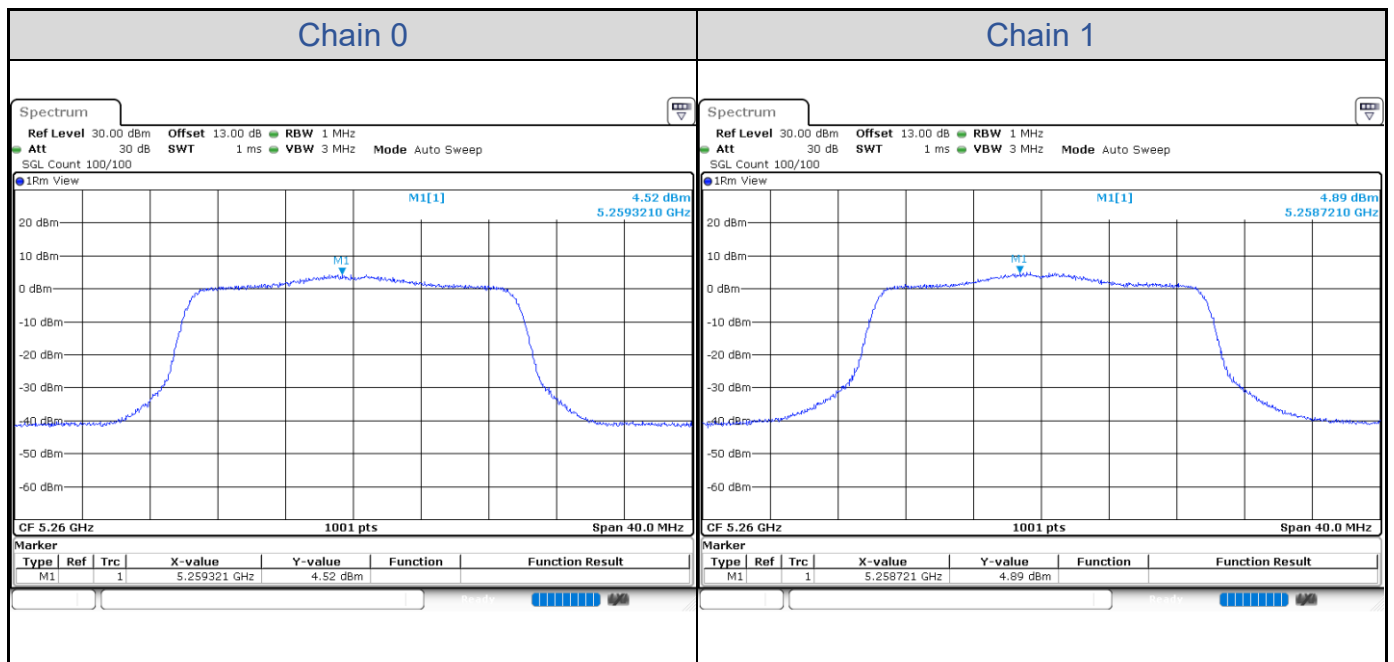

802.11a-Channel 100

802.11a-Channel 116

802.11a-Channel 140

802.11ax HE20

Band	Channel	Frequency (MHz)	PSD without Duty Factor (dBm/MHz)		Total PSD with Duty Factor (dBm/MHz)	Maximum Limit (dBm/MHz)	Pass / Fail
			Chain 0	Chain 1			
U-NII-2A	52	5260	4.52	4.89	7.72	7.88	Pass
	60	5300	4.58	4.76	7.68	7.88	Pass
	64	5320	4.33	4.55	7.45	7.88	Pass
U-NII-2C	100	5500	4.24	5.28	7.80	7.88	Pass
	116	5580	4.30	5.29	7.83	7.88	Pass
	140	5700	4.80	4.62	7.72	7.88	Pass

802.11ax HE20-Channel 52

802.11ax HE20-Channel 60

802.11ax HE20-Channel 64

802.11ax HE20-Channel 100

802.11ax HE20-Channel 116

802.11ax HE20-Channel 140

802.11ax HE40

Band	Channel	Frequency (MHz)	PSD without Duty Factor (dBm/MHz)		Total PSD with Duty Factor (dBm/MHz)	Maximum Limit (dBm/MHz)	Pass / Fail
			Chain 0	Chain 1			
U-NII-2A	54	5270	4.22	4.94	7.61	7.88	Pass
	62	5310	4.43	4.83	7.64	7.88	Pass
U-NII-2C	102	5510	4.51	4.87	7.70	7.88	Pass
	110	5550	4.36	4.67	7.53	7.88	Pass
	134	5670	4.70	4.16	7.45	7.88	Pass