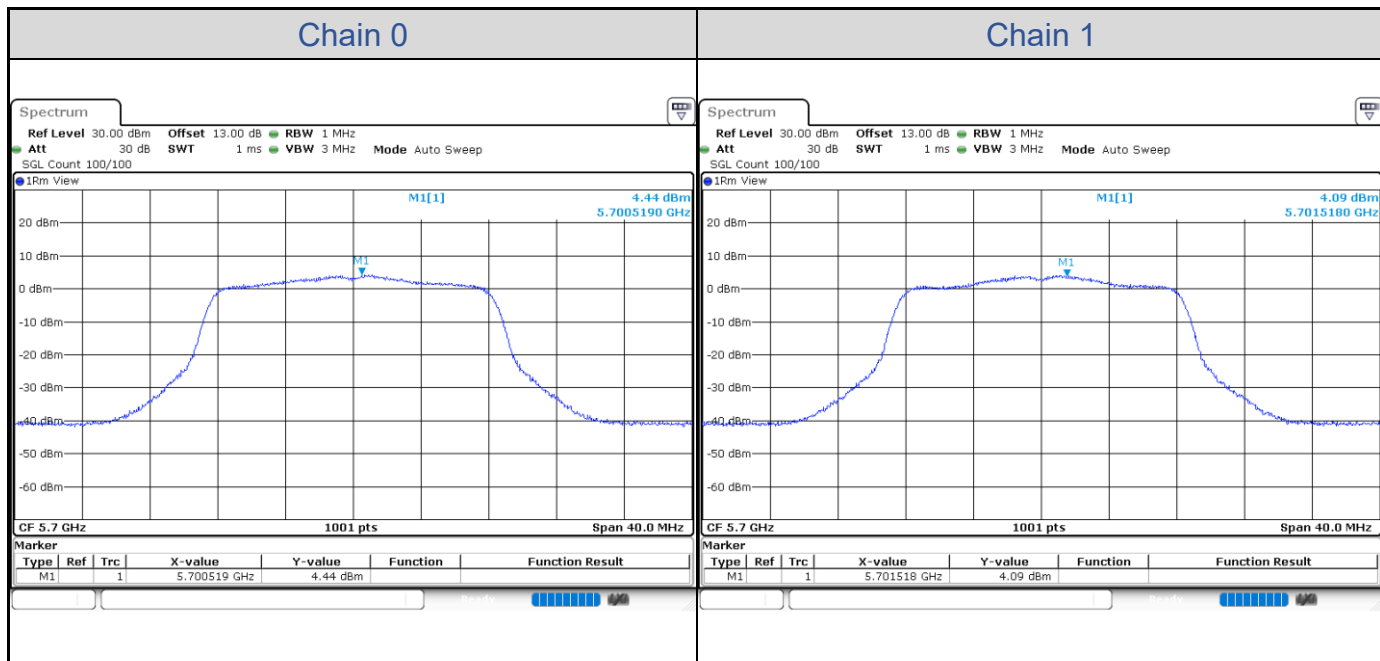

802.11a-Channel 100

802.11a-Channel 116

802.11a-Channel 140

802.11ax HE20

Band	Channel	Frequency (MHz)	PSD without Duty Factor (dBm/MHz)		Total PSD with Duty Factor (dBm/MHz)	Maximum Limit (dBm/MHz)	Pass / Fail
			Chain 0	Chain 1			
U-NII-2A	52	5260	4.52	4.89	7.72	7.88	Pass
	60	5300	4.58	4.76	7.68	7.88	Pass
	64	5320	4.33	4.55	7.45	7.88	Pass
U-NII-2C	100	5500	4.24	5.28	7.80	7.88	Pass
	116	5580	4.30	5.29	7.83	7.88	Pass
	140	5700	4.80	4.62	7.72	7.88	Pass

802.11ax HE20-Channel 52

802.11ax HE20-Channel 60

802.11ax HE20-Channel 64

802.11ax HE20-Channel 100

802.11ax HE20-Channel 116

802.11ax HE20-Channel 140

802.11ax HE40

Band	Channel	Frequency (MHz)	PSD without Duty Factor (dBm/MHz)		Total PSD with Duty Factor (dBm/MHz)	Maximum Limit (dBm/MHz)	Pass / Fail
			Chain 0	Chain 1			
U-NII-2A	54	5270	4.22	4.94	7.61	7.88	Pass
	62	5310	4.43	4.83	7.64	7.88	Pass
U-NII-2C	102	5510	4.51	4.87	7.70	7.88	Pass
	110	5550	4.36	4.67	7.53	7.88	Pass
	134	5670	4.70	4.16	7.45	7.88	Pass