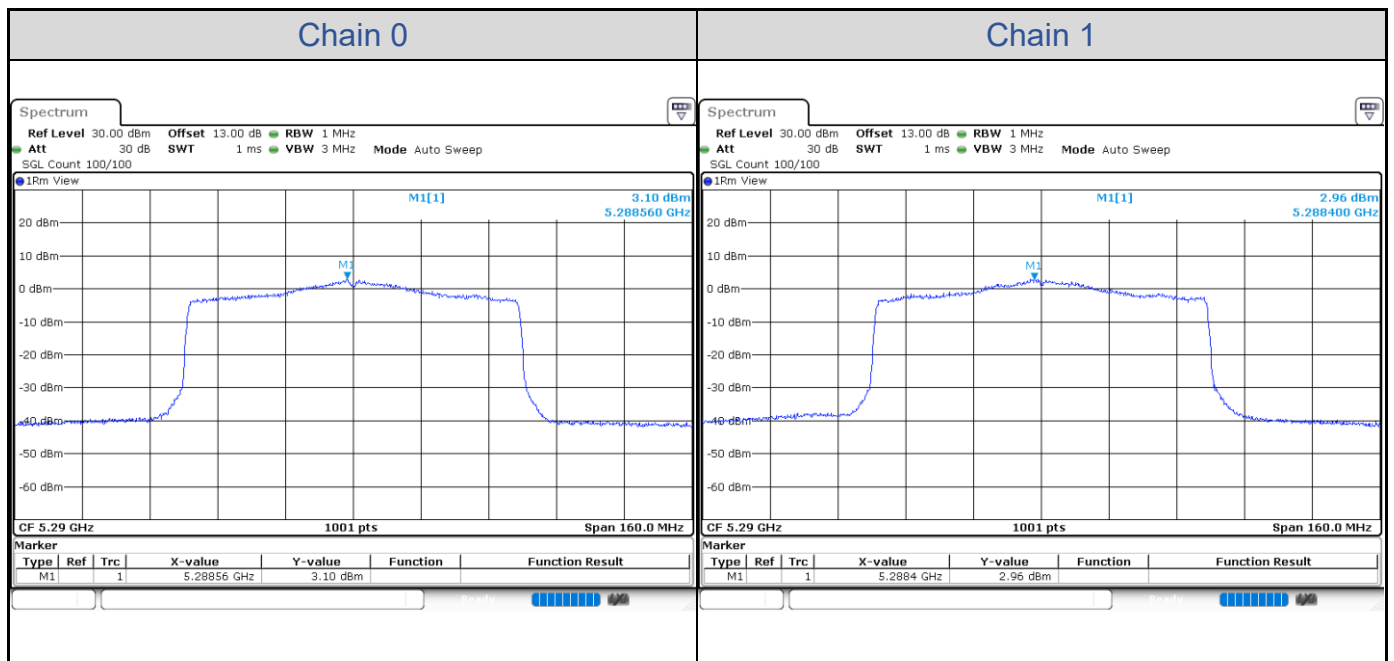

802.11ax HE40-Channel 54

802.11ax HE40-Channel 62

802.11ax HE40-Channel 102

802.11ax HE40-Channel 110

802.11ax HE40-Channel 134

802.11ax HE80

Band	Channel	Frequency (MHz)	PSD without Duty Factor (dBm/MHz)		Total PSD with Duty Factor (dBm/MHz)	Maximum Limit (dBm/MHz)	Pass / Fail
			Chain 0	Chain 1			
U-NII-2A	58	5290	3.10	2.96	6.04	7.88	Pass
U-NII-2C	106	5530	2.83	3.23	6.04	7.88	Pass

802.11ax HE80-Channel 58

802.11ax HE80-Channel 106

802.11ax HE160

Band	Channel	Frequency (MHz)	PSD without Duty Factor (dBm/MHz)		Total PSD with Duty Factor (dBm/MHz)	Maximum Limit (dBm/MHz)	Pass / Fail
			Chain 0	Chain 1			
U-NII-1	50	5250	-0.94	-0.83	2.13	13.88	Pass
U-NII-2A	50	5250	-1.26	-1.00	1.88	7.88	Pass