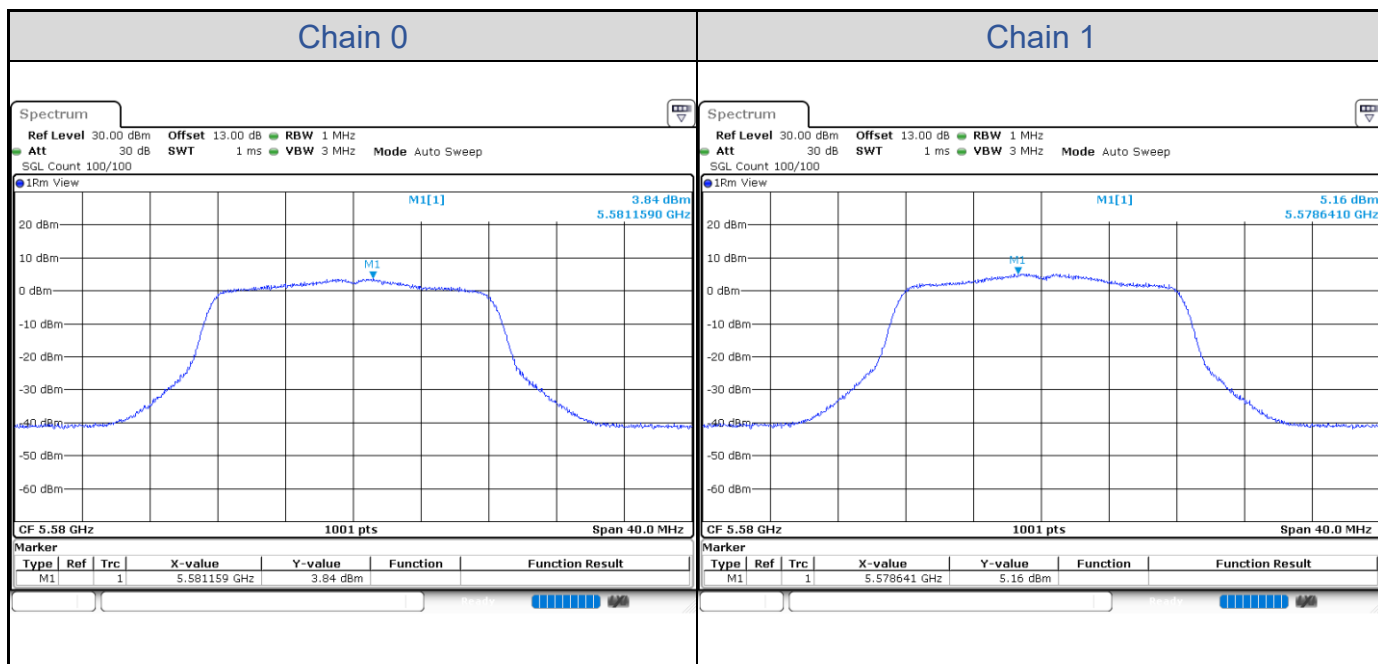

802.11a-Channel 100

802.11a-Channel 116

802.11a-Channel 140

802.11ax HE20

Band	Channel	Frequency (MHz)	PSD without Duty Factor (dBm/MHz)		Total PSD with Duty Factor (dBm/MHz)	Maximum Limit (dBm/MHz)	Pass / Fail
			Chain 0	Chain 1			
U-NII-2A	52	5260	4.52	4.89	7.72	7.88	Pass
	60	5300	4.58	4.76	7.68	7.88	Pass
	64	5320	4.33	4.55	7.45	7.88	Pass
U-NII-2C	100	5500	4.24	5.28	7.80	7.88	Pass
	116	5580	4.30	5.29	7.83	7.88	Pass
	140	5700	4.80	4.62	7.72	7.88	Pass

802.11ax HE20-Channel 52

802.11ax HE20-Channel 60

802.11ax HE20-Channel 64

802.11ax HE20-Channel 100

802.11ax HE20-Channel 116

802.11ax HE20-Channel 140

802.11ax HE40

Band	Channel	Frequency (MHz)	PSD without Duty Factor (dBm/MHz)		Total PSD with Duty Factor (dBm/MHz)	Maximum Limit (dBm/MHz)	Pass / Fail
			Chain 0	Chain 1			
U-NII-2A	54	5270	4.22	4.94	7.61	7.88	Pass
	62	5310	4.43	4.83	7.64	7.88	Pass
U-NII-2C	102	5510	4.51	4.87	7.70	7.88	Pass
	110	5550	4.36	4.67	7.53	7.88	Pass
	134	5670	4.70	4.16	7.45	7.88	Pass

802.11ax HE40-Channel 54

802.11ax HE40-Channel 62

802.11ax HE40-Channel 102

802.11ax HE40-Channel 110

802.11ax HE40-Channel 134

802.11ax HE80

Band	Channel	Frequency (MHz)	PSD without Duty Factor (dBm/MHz)		Total PSD with Duty Factor (dBm/MHz)	Maximum Limit (dBm/MHz)	Pass / Fail
			Chain 0	Chain 1			
U-NII-2A	58	5290	3.10	2.96	6.04	7.88	Pass
U-NII-2C	106	5530	2.83	3.23	6.04	7.88	Pass