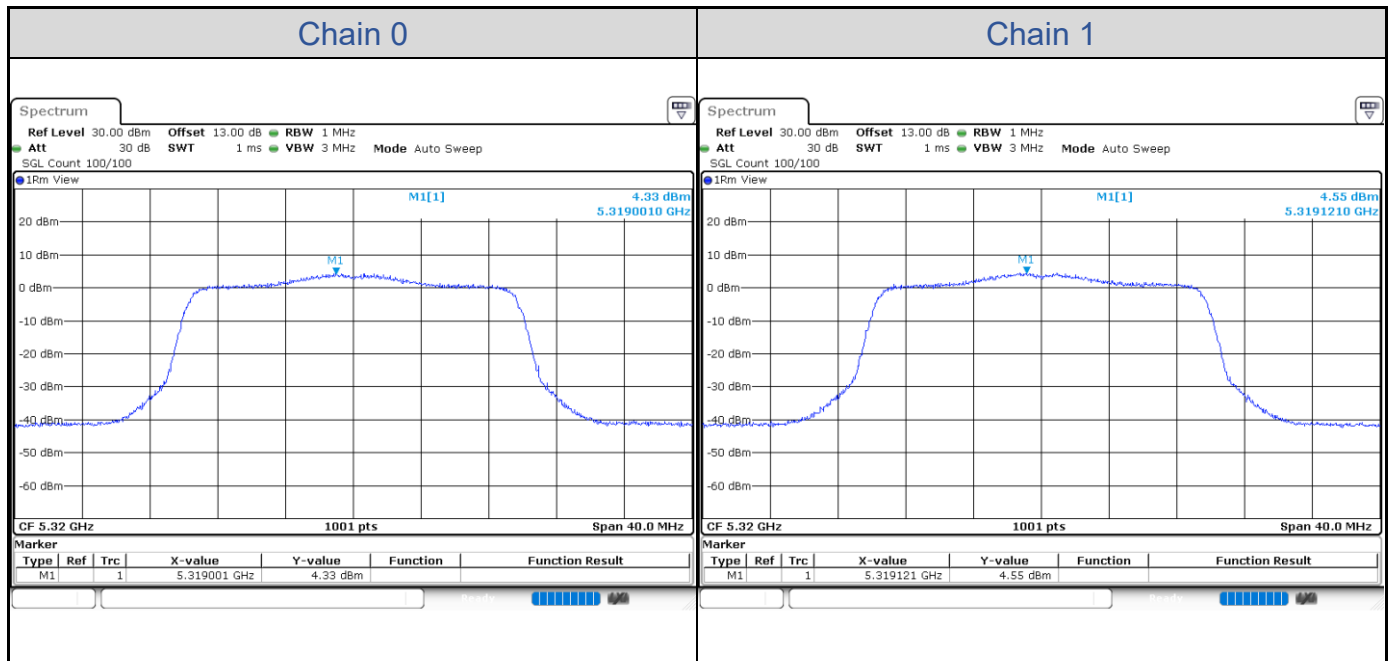

802.11a-Channel 100

802.11a-Channel 116

802.11a-Channel 140

802.11ax HE20

Band	Channel	Frequency (MHz)	PSD without Duty Factor (dBm/MHz)		Total PSD with Duty Factor (dBm/MHz)	Maximum Limit (dBm/MHz)	Pass / Fail
			Chain 0	Chain 1			
U-NII-2A	52	5260	4.52	4.89	7.72	7.88	Pass
	60	5300	4.58	4.76	7.68	7.88	Pass
	64	5320	4.33	4.55	7.45	7.88	Pass
U-NII-2C	100	5500	4.24	5.28	7.80	7.88	Pass
	116	5580	4.30	5.29	7.83	7.88	Pass
	140	5700	4.80	4.62	7.72	7.88	Pass

802.11ax HE20-Channel 52

802.11ax HE20-Channel 60

802.11ax HE20-Channel 64

802.11ax HE20-Channel 100

802.11ax HE20-Channel 116

802.11ax HE20-Channel 140

802.11ax HE40

Band	Channel	Frequency (MHz)	PSD without Duty Factor (dBm/MHz)		Total PSD with Duty Factor (dBm/MHz)	Maximum Limit (dBm/MHz)	Pass / Fail
			Chain 0	Chain 1			
U-NII-2A	54	5270	4.22	4.94	7.61	7.88	Pass
	62	5310	4.43	4.83	7.64	7.88	Pass
U-NII-2C	102	5510	4.51	4.87	7.70	7.88	Pass
	110	5550	4.36	4.67	7.53	7.88	Pass
	134	5670	4.70	4.16	7.45	7.88	Pass