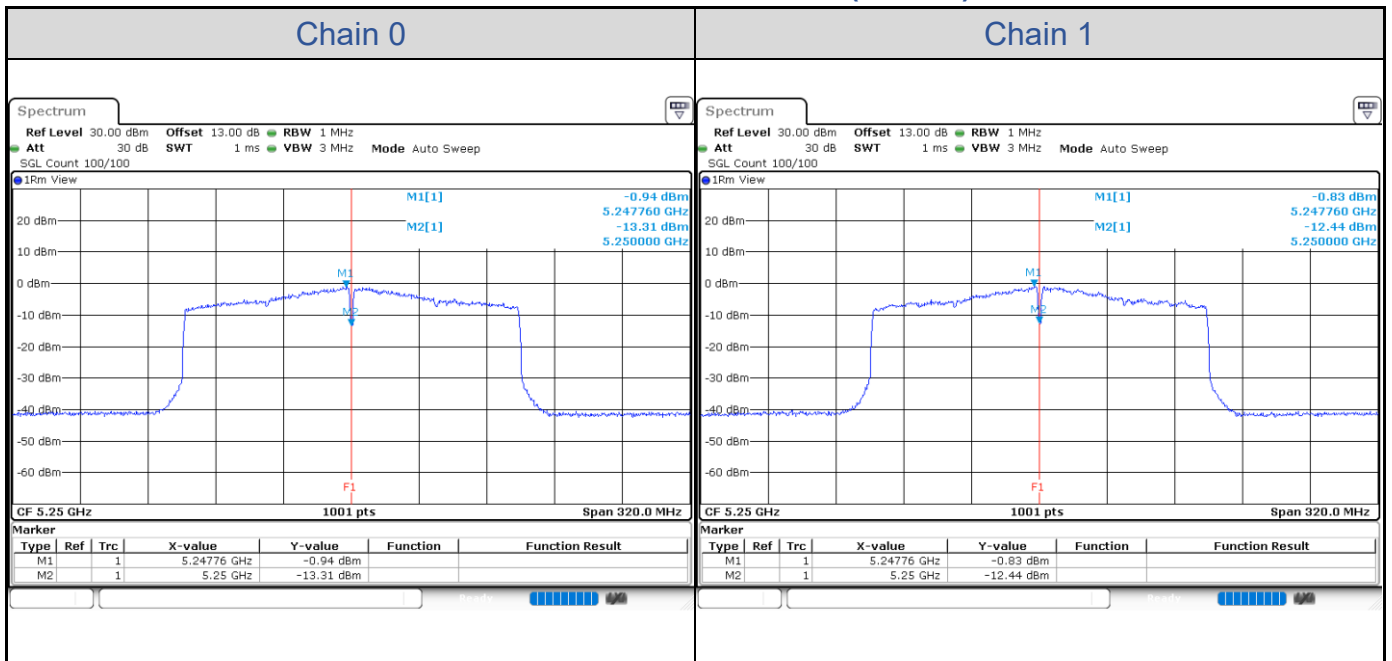

802.11ax HE160

Band	Channel	Frequency (MHz)	PSD without Duty Factor (dBm/MHz)		Total PSD with Duty Factor (dBm/MHz)	Maximum Limit (dBm/MHz)	Pass / Fail
			Chain 0	Chain 1			
U-NII-1	50	5250	-0.94	-0.83	2.13	13.88	Pass
U-NII-2A	50	5250	-1.26	-1.00	1.88	7.88	Pass

802.11ax HE160-Channel 50-(U-NII-1)