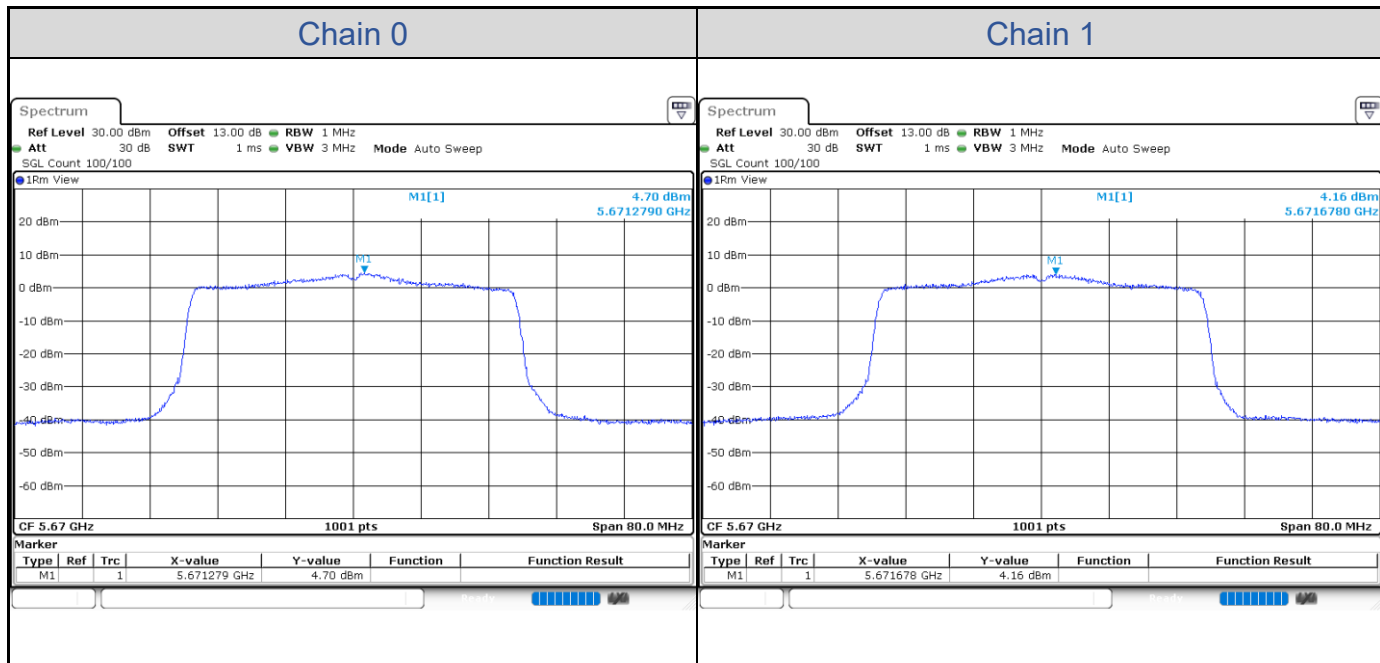

802.11a-Channel 100

802.11a-Channel 116

802.11a-Channel 140

802.11ax HE20

Band	Channel	Frequency (MHz)	PSD without Duty Factor (dBm/MHz)		Total PSD with Duty Factor (dBm/MHz)	Maximum Limit (dBm/MHz)	Pass / Fail
			Chain 0	Chain 1			
U-NII-2A	52	5260	4.52	4.89	7.72	7.88	Pass
	60	5300	4.58	4.76	7.68	7.88	Pass
	64	5320	4.33	4.55	7.45	7.88	Pass
U-NII-2C	100	5500	4.24	5.28	7.80	7.88	Pass
	116	5580	4.30	5.29	7.83	7.88	Pass
	140	5700	4.80	4.62	7.72	7.88	Pass

802.11ax HE20-Channel 52

802.11ax HE20-Channel 60

802.11ax HE20-Channel 64

802.11ax HE20-Channel 100

802.11ax HE20-Channel 116

802.11ax HE20-Channel 140

802.11ax HE40

Band	Channel	Frequency (MHz)	PSD without Duty Factor (dBm/MHz)		Total PSD with Duty Factor (dBm/MHz)	Maximum Limit (dBm/MHz)	Pass / Fail
			Chain 0	Chain 1			
U-NII-2A	54	5270	4.22	4.94	7.61	7.88	Pass
	62	5310	4.43	4.83	7.64	7.88	Pass
U-NII-2C	102	5510	4.51	4.87	7.70	7.88	Pass
	110	5550	4.36	4.67	7.53	7.88	Pass
	134	5670	4.70	4.16	7.45	7.88	Pass

802.11ax HE40-Channel 54

802.11ax HE40-Channel 62

802.11ax HE40-Channel 102

802.11ax HE40-Channel 110

802.11ax HE40-Channel 134

802.11ax HE80

Band	Channel	Frequency (MHz)	PSD without Duty Factor (dBm/MHz)		Total PSD with Duty Factor (dBm/MHz)	Maximum Limit (dBm/MHz)	Pass / Fail
			Chain 0	Chain 1			
U-NII-2A	58	5290	3.10	2.96	6.04	7.88	Pass
U-NII-2C	106	5530	2.83	3.23	6.04	7.88	Pass