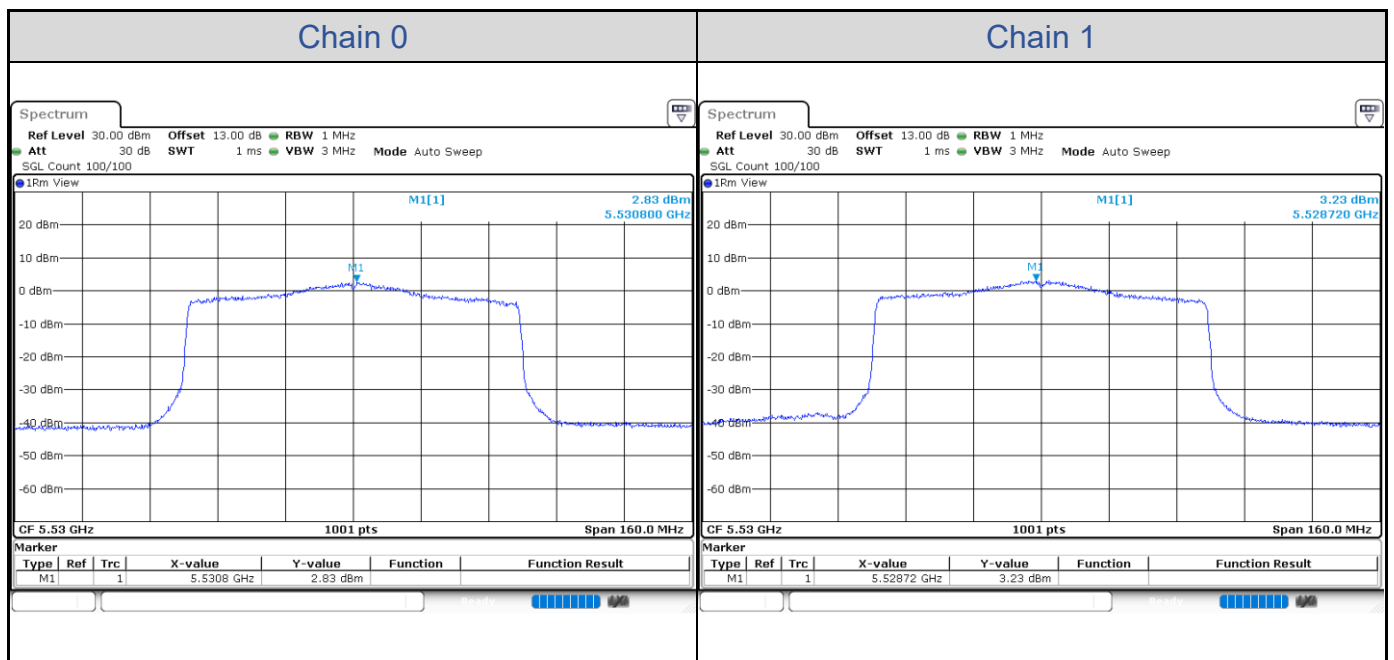

802.11ax HE40-Channel 54

802.11ax HE40-Channel 62

802.11ax HE40-Channel 102

802.11ax HE40-Channel 110

802.11ax HE40-Channel 134

802.11ax HE80

Band	Channel	Frequency (MHz)	PSD without Duty Factor (dBm/MHz)		Total PSD with Duty Factor (dBm/MHz)	Maximum Limit (dBm/MHz)	Pass / Fail
			Chain 0	Chain 1			
U-NII-2A	58	5290	3.10	2.96	6.04	7.88	Pass
U-NII-2C	106	5530	2.83	3.23	6.04	7.88	Pass

802.11ax HE80-Channel 58

802.11ax HE80-Channel 106

802.11ax HE160

Band	Channel	Frequency (MHz)	PSD without Duty Factor (dBm/MHz)		Total PSD with Duty Factor (dBm/MHz)	Maximum Limit (dBm/MHz)	Pass / Fail
			Chain 0	Chain 1			
U-NII-1	50	5250	-0.94	-0.83	2.13	13.88	Pass
U-NII-2A	50	5250	-1.26	-1.00	1.88	7.88	Pass