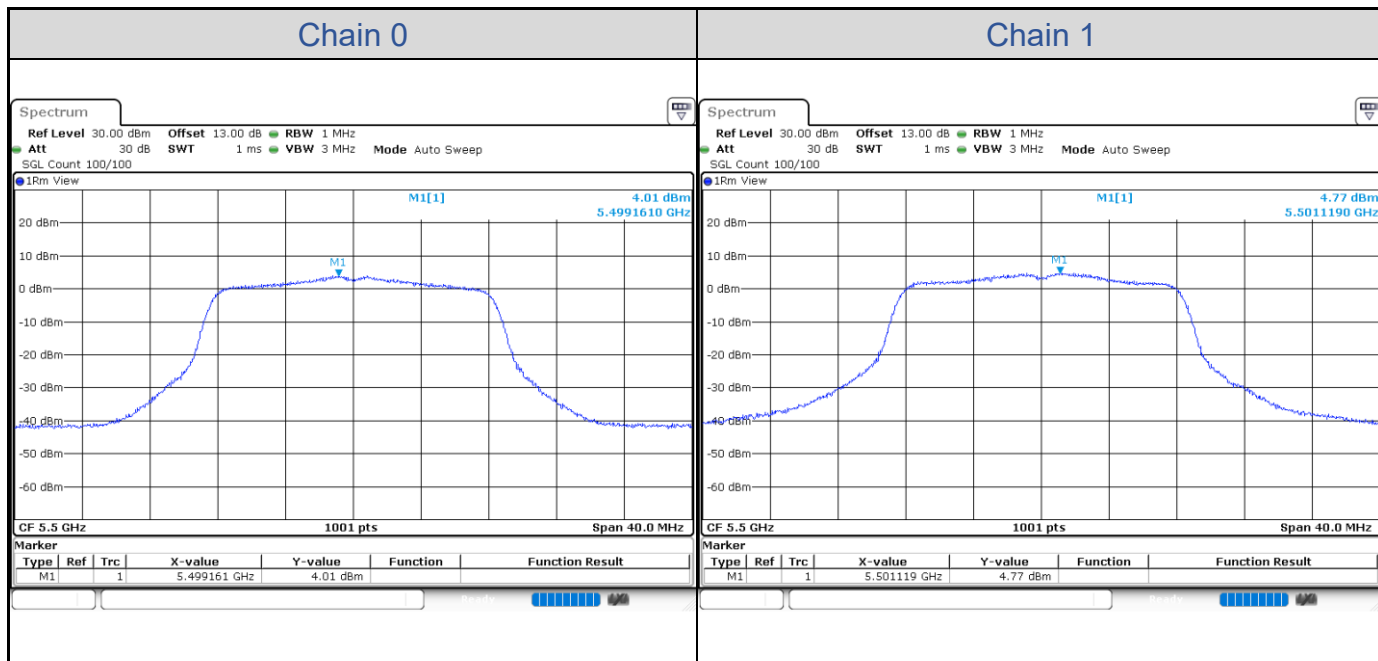

802.11a-Channel 100

802.11a-Channel 116

802.11a-Channel 140

802.11ax HE20

Band	Channel	Frequency (MHz)	PSD without Duty Factor (dBm/MHz)		Total PSD with Duty Factor (dBm/MHz)	Maximum Limit (dBm/MHz)	Pass / Fail
			Chain 0	Chain 1			
U-NII-2A	52	5260	4.52	4.89	7.72	7.88	Pass
	60	5300	4.58	4.76	7.68	7.88	Pass
	64	5320	4.33	4.55	7.45	7.88	Pass
U-NII-2C	100	5500	4.24	5.28	7.80	7.88	Pass
	116	5580	4.30	5.29	7.83	7.88	Pass
	140	5700	4.80	4.62	7.72	7.88	Pass

802.11ax HE20-Channel 52

802.11ax HE20-Channel 60

802.11ax HE20-Channel 64

802.11ax HE20-Channel 100

802.11ax HE20-Channel 116

802.11ax HE20-Channel 140

802.11ax HE40

Band	Channel	Frequency (MHz)	PSD without Duty Factor (dBm/MHz)		Total PSD with Duty Factor (dBm/MHz)	Maximum Limit (dBm/MHz)	Pass / Fail
			Chain 0	Chain 1			
U-NII-2A	54	5270	4.22	4.94	7.61	7.88	Pass
	62	5310	4.43	4.83	7.64	7.88	Pass
U-NII-2C	102	5510	4.51	4.87	7.70	7.88	Pass
	110	5550	4.36	4.67	7.53	7.88	Pass
	134	5670	4.70	4.16	7.45	7.88	Pass