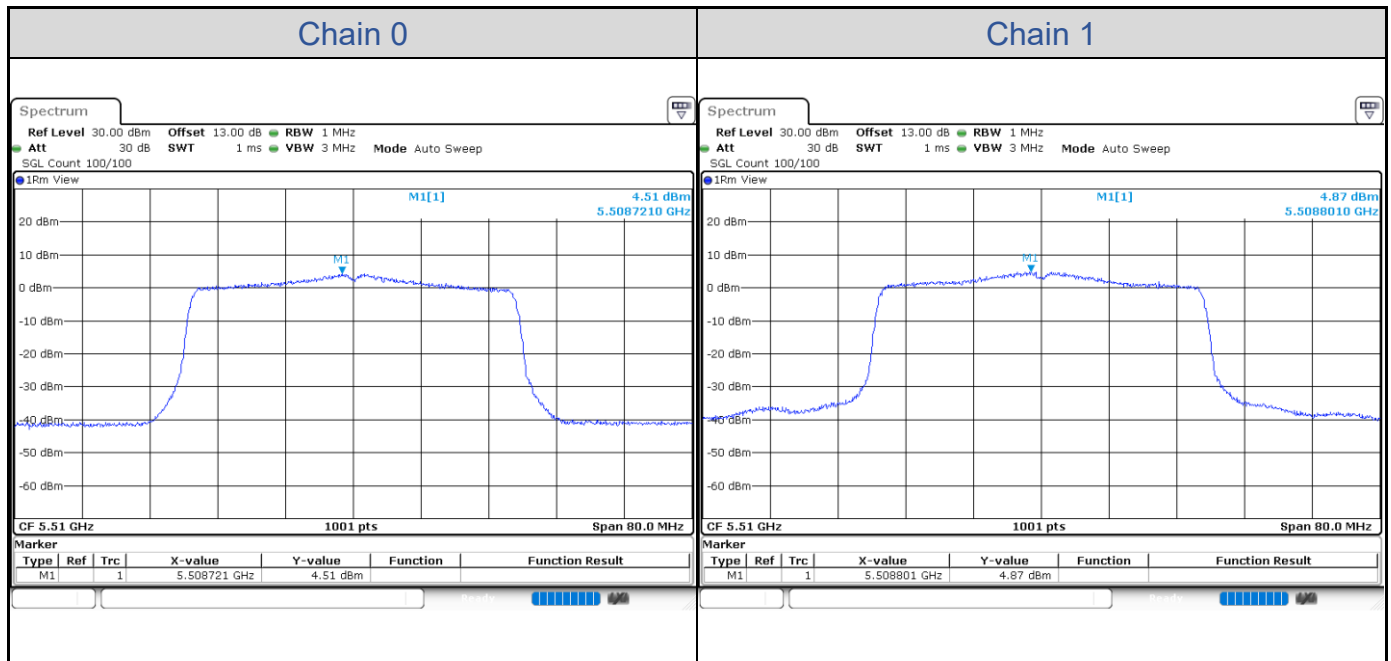

802.11a-Channel 100

802.11a-Channel 116

802.11a-Channel 140

802.11ax HE20

Band	Channel	Frequency (MHz)	PSD without Duty Factor (dBm/MHz)		Total PSD with Duty Factor (dBm/MHz)	Maximum Limit (dBm/MHz)	Pass / Fail
			Chain 0	Chain 1			
U-NII-2A	52	5260	4.52	4.89	7.72	7.88	Pass
	60	5300	4.58	4.76	7.68	7.88	Pass
	64	5320	4.33	4.55	7.45	7.88	Pass
U-NII-2C	100	5500	4.24	5.28	7.80	7.88	Pass
	116	5580	4.30	5.29	7.83	7.88	Pass
	140	5700	4.80	4.62	7.72	7.88	Pass

802.11ax HE20-Channel 52

802.11ax HE20-Channel 60

802.11ax HE20-Channel 64

802.11ax HE20-Channel 100

802.11ax HE20-Channel 116

802.11ax HE20-Channel 140

802.11ax HE40

Band	Channel	Frequency (MHz)	PSD without Duty Factor (dBm/MHz)		Total PSD with Duty Factor (dBm/MHz)	Maximum Limit (dBm/MHz)	Pass / Fail
			Chain 0	Chain 1			
U-NII-2A	54	5270	4.22	4.94	7.61	7.88	Pass
	62	5310	4.43	4.83	7.64	7.88	Pass
U-NII-2C	102	5510	4.51	4.87	7.70	7.88	Pass
	110	5550	4.36	4.67	7.53	7.88	Pass
	134	5670	4.70	4.16	7.45	7.88	Pass

802.11ax HE40-Channel 54

802.11ax HE40-Channel 62

802.11ax HE40-Channel 102

802.11ax HE40-Channel 110

802.11ax HE40-Channel 134

802.11ax HE80

Band	Channel	Frequency (MHz)	PSD without Duty Factor (dBm/MHz)		Total PSD with Duty Factor (dBm/MHz)	Maximum Limit (dBm/MHz)	Pass / Fail
			Chain 0	Chain 1			
U-NII-2A	58	5290	3.10	2.96	6.04	7.88	Pass
U-NII-2C	106	5530	2.83	3.23	6.04	7.88	Pass