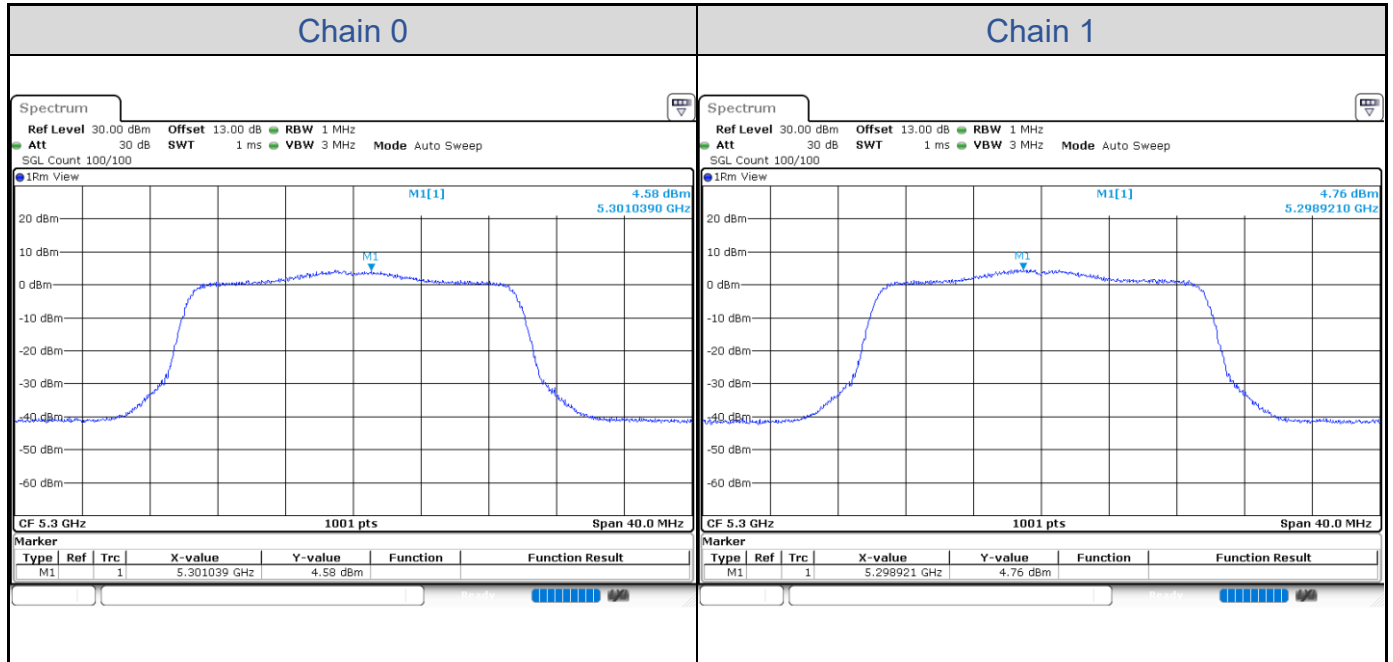

802.11a-Channel 100

802.11a-Channel 116

802.11a-Channel 140

802.11ax HE20

Band	Channel	Frequency (MHz)	PSD without Duty Factor (dBm/MHz)		Total PSD with Duty Factor (dBm/MHz)	Maximum Limit (dBm/MHz)	Pass / Fail
			Chain 0	Chain 1			
U-NII-2A	52	5260	4.52	4.89	7.72	7.88	Pass
	60	5300	4.58	4.76	7.68	7.88	Pass
	64	5320	4.33	4.55	7.45	7.88	Pass
U-NII-2C	100	5500	4.24	5.28	7.80	7.88	Pass
	116	5580	4.30	5.29	7.83	7.88	Pass
	140	5700	4.80	4.62	7.72	7.88	Pass

802.11ax HE20-Channel 52

802.11ax HE20-Channel 60

802.11ax HE20-Channel 64

802.11ax HE20-Channel 100

802.11ax HE20-Channel 116

802.11ax HE20-Channel 140

802.11ax HE40

Band	Channel	Frequency (MHz)	PSD without Duty Factor (dBm/MHz)		Total PSD with Duty Factor (dBm/MHz)	Maximum Limit (dBm/MHz)	Pass / Fail
			Chain 0	Chain 1			
U-NII-2A	54	5270	4.22	4.94	7.61	7.88	Pass
	62	5310	4.43	4.83	7.64	7.88	Pass
U-NII-2C	102	5510	4.51	4.87	7.70	7.88	Pass
	110	5550	4.36	4.67	7.53	7.88	Pass
	134	5670	4.70	4.16	7.45	7.88	Pass