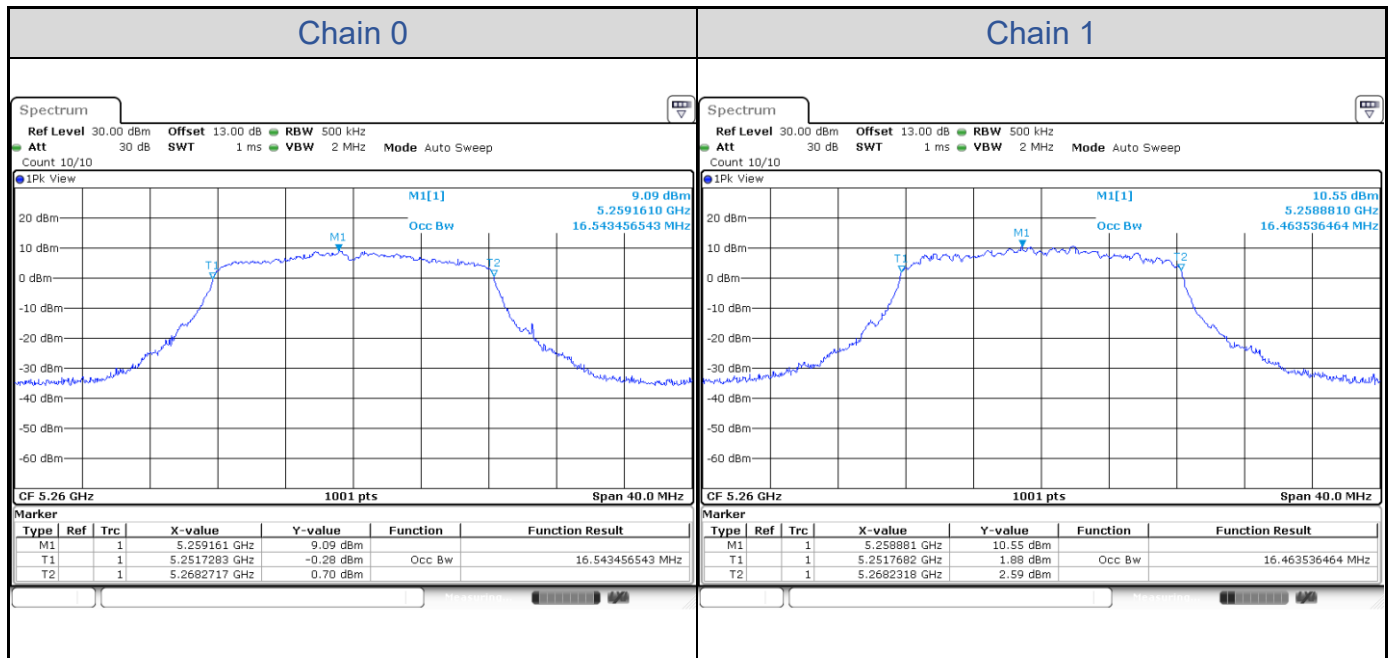

Test Result of 99% Occupied Bandwidth

802.11a

Band	Channel	Frequency (MHz)	99% Bandwidth (MHz)	
			Chain 0	Chain 1
U-NII-2A	52	5260	16.54	16.46
	60	5300	16.54	16.46
	64	5320	16.50	16.46
U-NII-2C	100	5500	16.50	16.50
	116	5580	16.50	16.46
	140	5700	16.50	16.46

802.11a-Channel 52