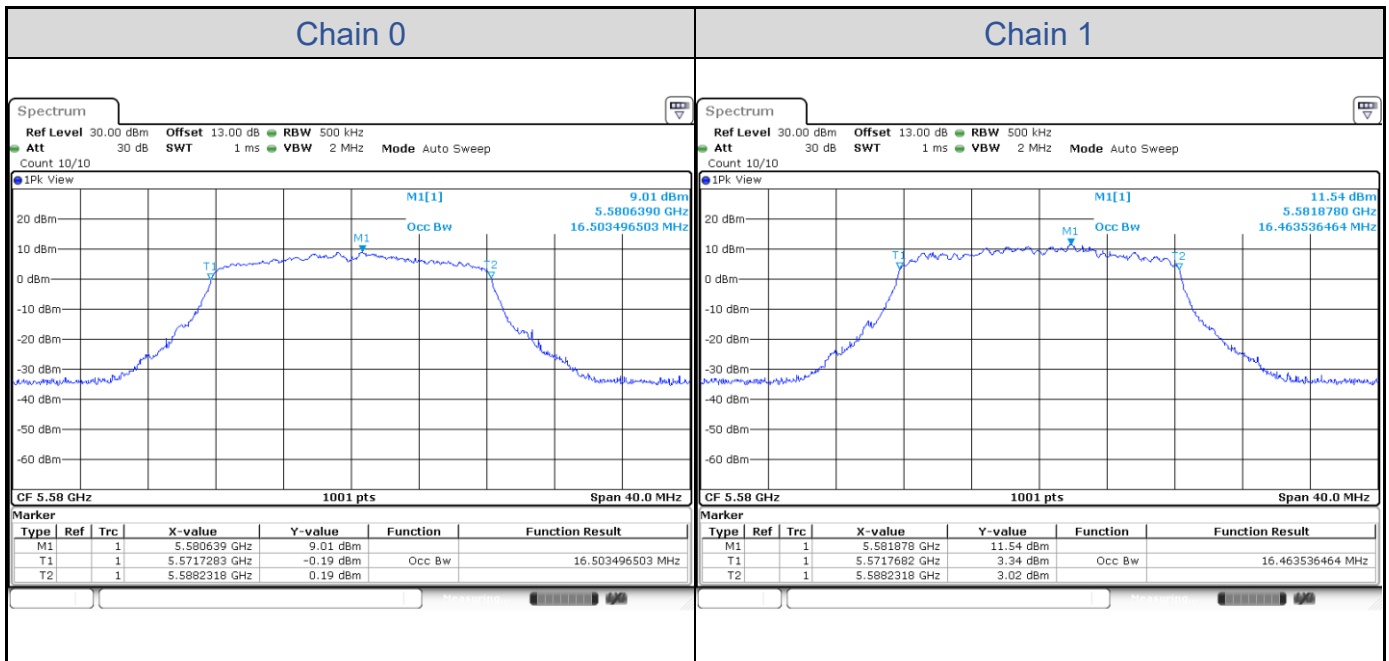

802.11a-Channel 116