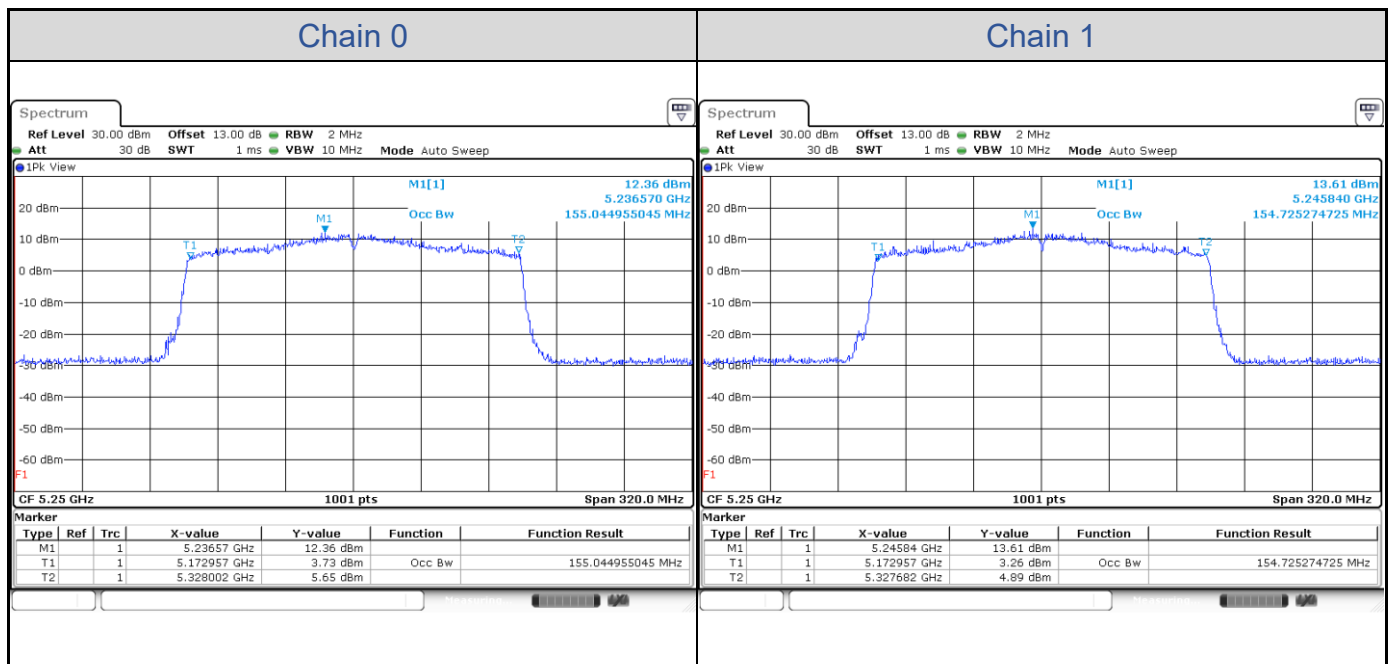

802.11ax HE160

Band	Channel	Frequency (MHz)	99% Bandwidth (MHz)	
			Chain 0	Chain 1
U-NII-1	50	5250	77.04	77.04
U-NII-2A	50	5250	78.00	77.68

802.11ax HE160-Channel 50