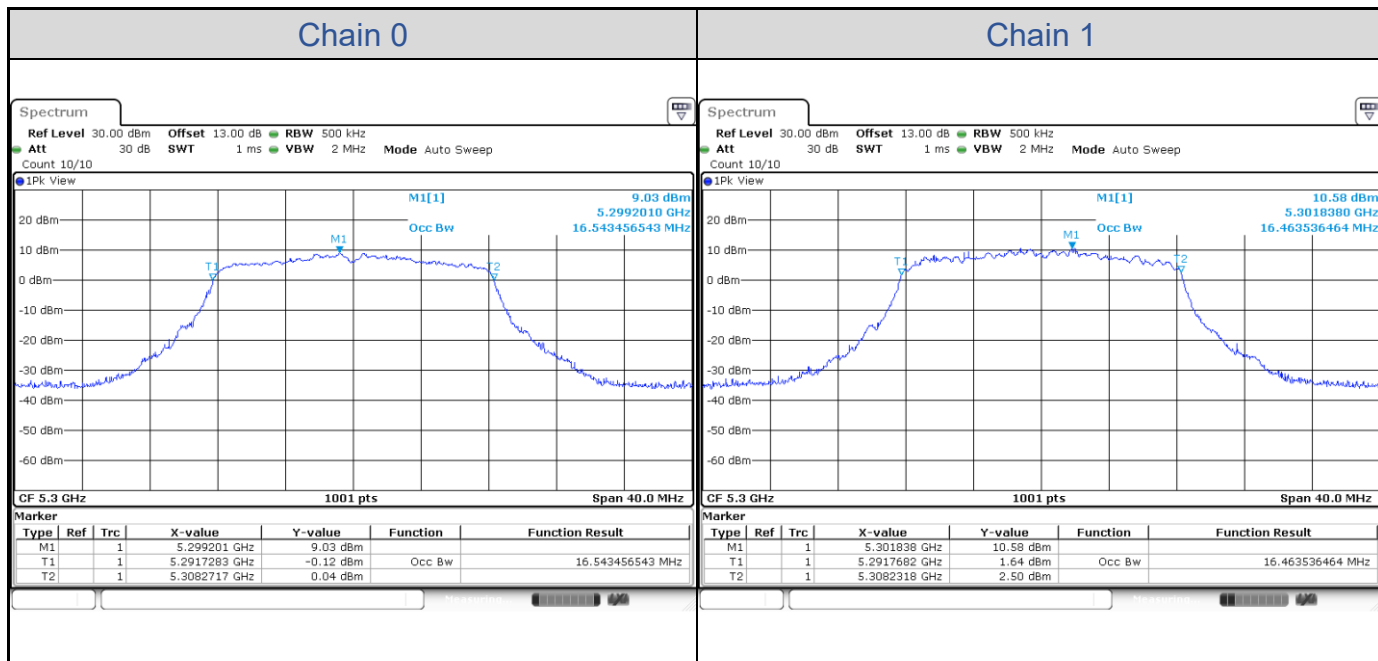

802.11a-Channel 60