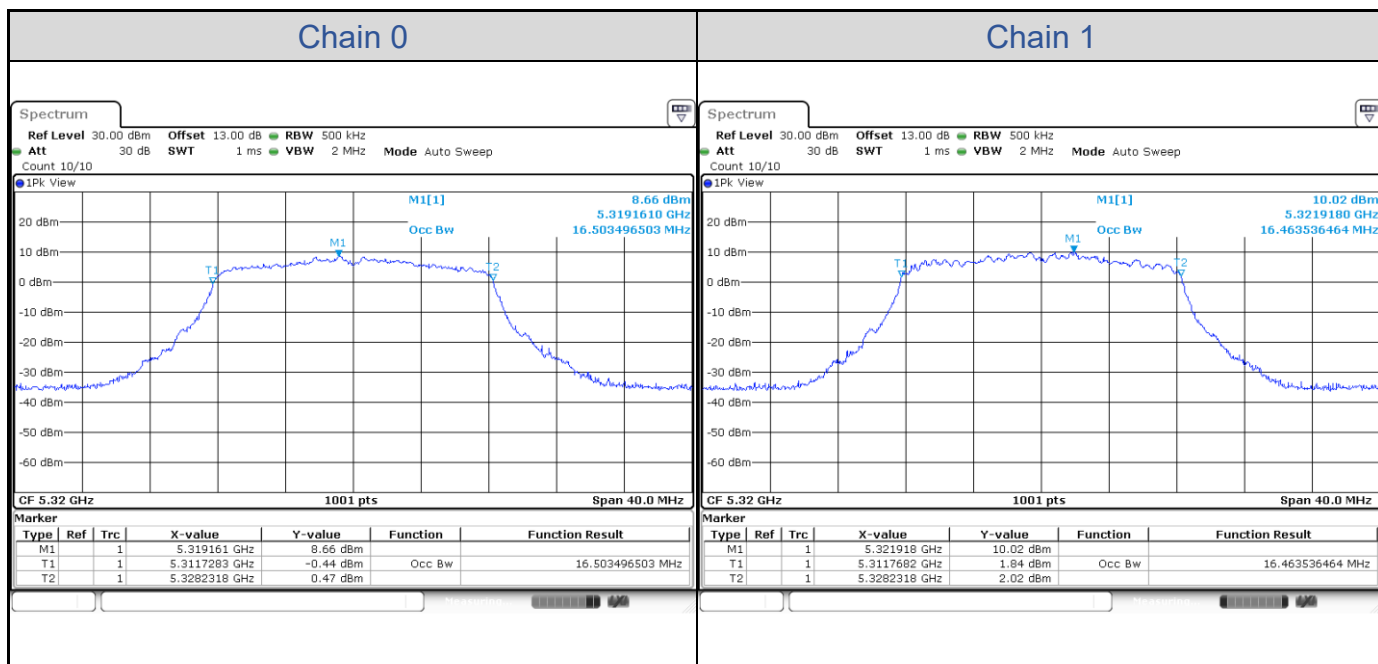

802.11a-Channel 64