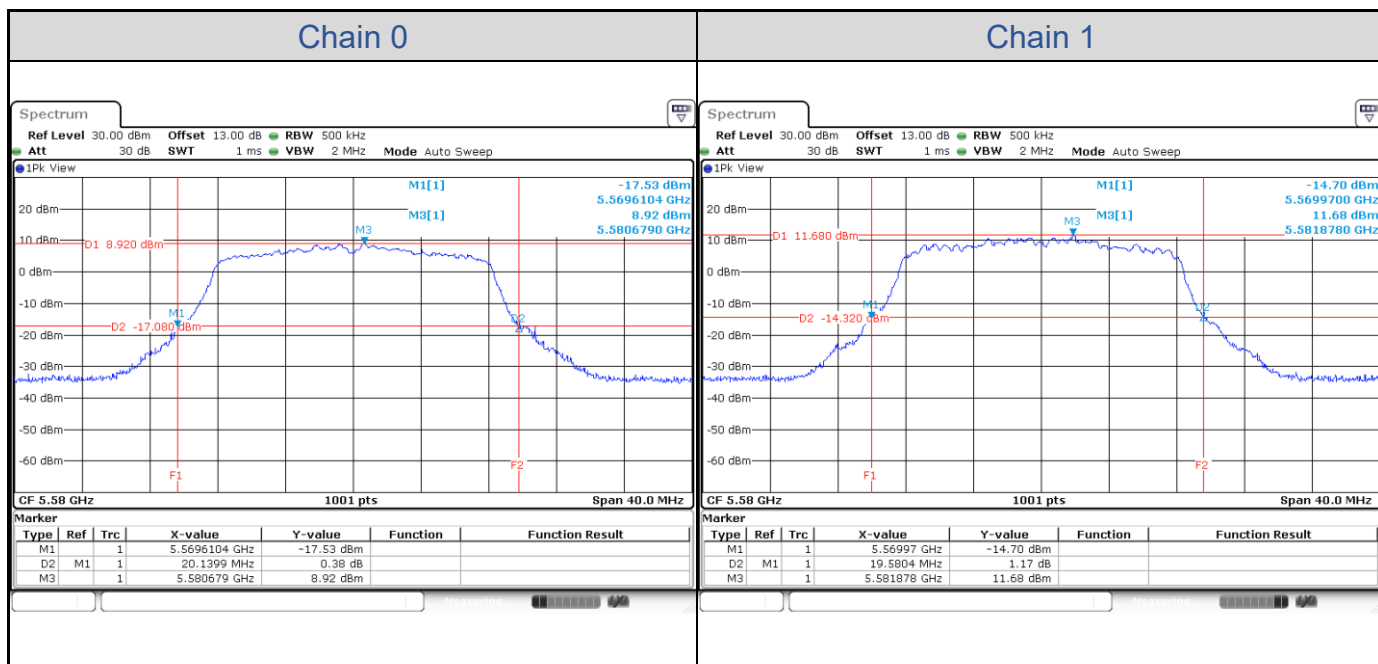

Appendix A: Test Results of Conducted Test

Test Result of 26 dB Bandwidth

802.11a

Band	Channel	Frequency (MHz)	26 dB Bandwidth (MHz)	
			Chain 0	Chain 1
U-NII-2A	52	5260	20.42	19.94
	60	5300	20.54	19.90
	64	5320	20.54	19.74
U-NII-2C	100	5500	20.46	19.86
	116	5580	20.14	19.58
	140	5700	20.26	19.66

802.11a-Channel 52

802.11a-Channel 60

802.11a-Channel 64

802.11a-Channel 100

802.11a-Channel 116

802.11a-Channel 140

802.11ax HE20

Band	Channel	Frequency (MHz)	26 dB Bandwidth (MHz)	
			Chain 0	Chain 1
U-NII-2A	52	5260	21.26	21.50
	60	5300	21.18	21.46
	64	5320	21.38	21.34
U-NII-2C	100	5500	21.26	21.42
	116	5580	21.22	21.18
	140	5700	21.30	21.46