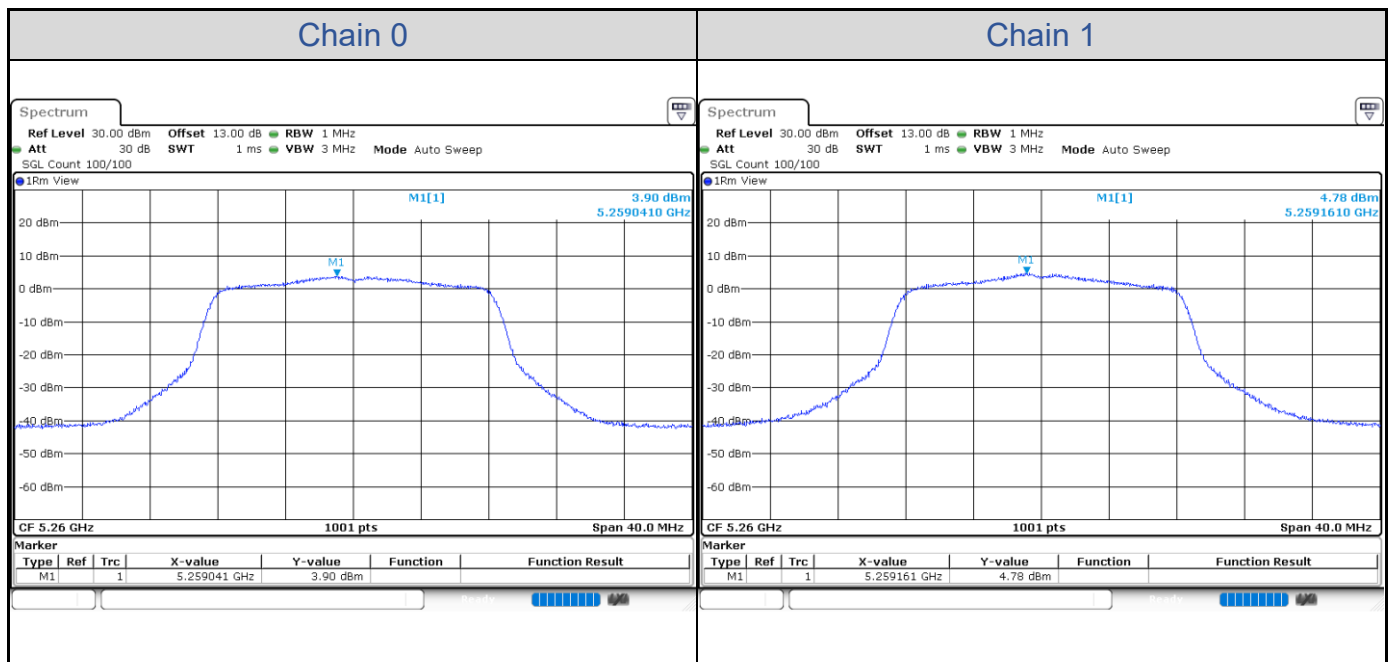

Test Result of Power Spectral Density

802.11a

Band	Channel	Frequency (MHz)	PSD without Duty Factor (dBm/MHz)		Total PSD with Duty Factor (dBm/MHz)	Maximum Limit (dBm/MHz)	Pass / Fail
			Chain 0	Chain 1			
U-NII-2A	52	5260	3.90	4.78	7.62	7.88	Pass
	60	5300	3.91	4.45	7.44	7.88	Pass
	64	5320	3.90	4.12	7.27	7.88	Pass
U-NII-2C	100	5500	4.01	4.77	7.66	7.88	Pass
	116	5580	3.84	5.16	7.81	7.88	Pass
	140	5700	4.44	4.09	7.52	7.88	Pass

802.11a-Channel 52