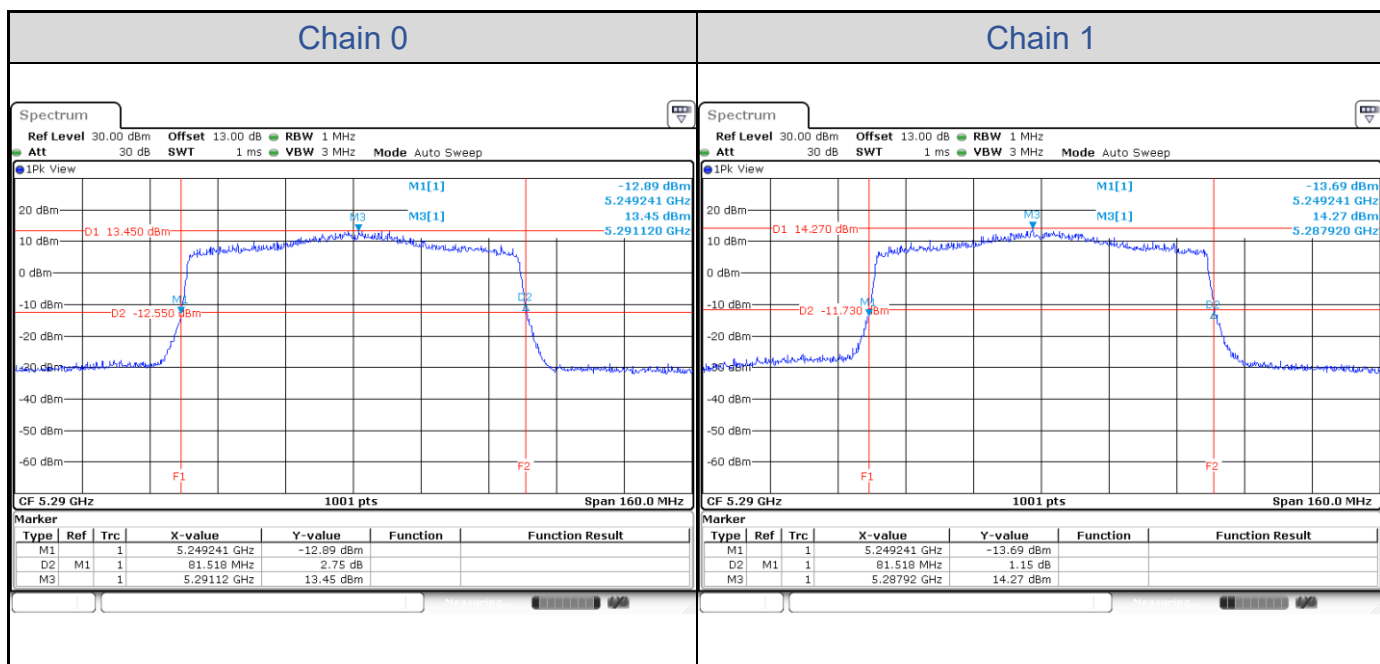

802.11ax HE80

Band	Channel	Frequency (MHz)	26 dB Bandwidth (MHz)	
			Chain 0	Chain 1
U-NII-2A	58	5290	81.52	81.52
U-NII-2C	106	5530	81.68	81.52

802.11ax HE80-Channel 58