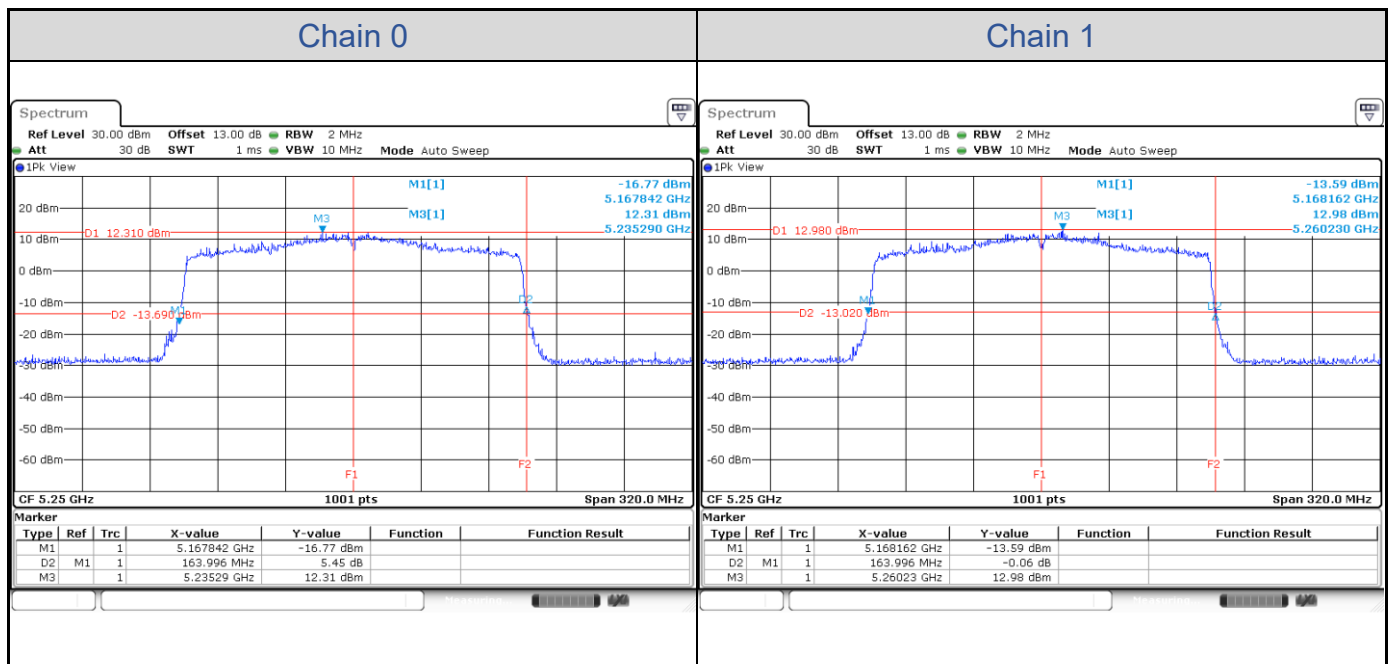

802.11ax HE40-Channel 54

802.11ax HE40-Channel 62

802.11ax HE40-Channel 102

802.11ax HE40-Channel 110

802.11ax HE40-Channel 134

802.11ax HE80

Band	Channel	Frequency (MHz)	26 dB Bandwidth (MHz)	
			Chain 0	Chain 1
U-NII-2A	58	5290	81.52	81.52
U-NII-2C	106	5530	81.68	81.52

802.11ax HE80-Channel 58

802.11ax HE80-Channel 106

802.11ax HE160

Band	Channel	Frequency (MHz)	26 dB Bandwidth (MHz)	
			Chain 0	Chain 1
U-NII-1	50	5250	82.16	81.84
U-NII-2A	50	5250	81.84	82.16

802.11ax HE160-Channel 50