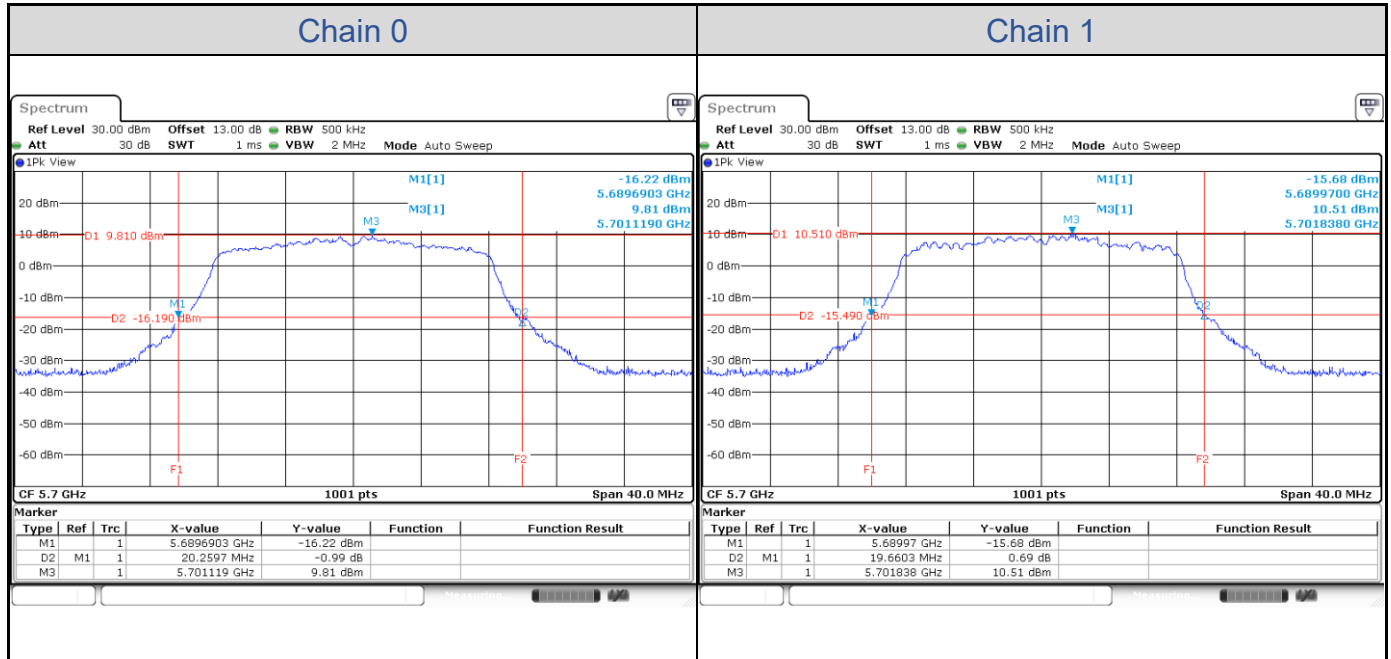

Appendix A: Test Results of Conducted Test

Test Result of 26 dB Bandwidth

802.11a

Band	Channel	Frequency (MHz)	26 dB Bandwidth (MHz)	
			Chain 0	Chain 1
U-NII-2A	52	5260	20.42	19.94
	60	5300	20.54	19.90
	64	5320	20.54	19.74
U-NII-2C	100	5500	20.46	19.86
	116	5580	20.14	19.58
	140	5700	20.26	19.66

802.11a-Channel 52

802.11a-Channel 60

802.11a-Channel 64

802.11a-Channel 100

802.11a-Channel 116

802.11a-Channel 140

802.11ax HE20

Band	Channel	Frequency (MHz)	26 dB Bandwidth (MHz)	
			Chain 0	Chain 1
U-NII-2A	52	5260	21.26	21.50
	60	5300	21.18	21.46
	64	5320	21.38	21.34
U-NII-2C	100	5500	21.26	21.42
	116	5580	21.22	21.18
	140	5700	21.30	21.46