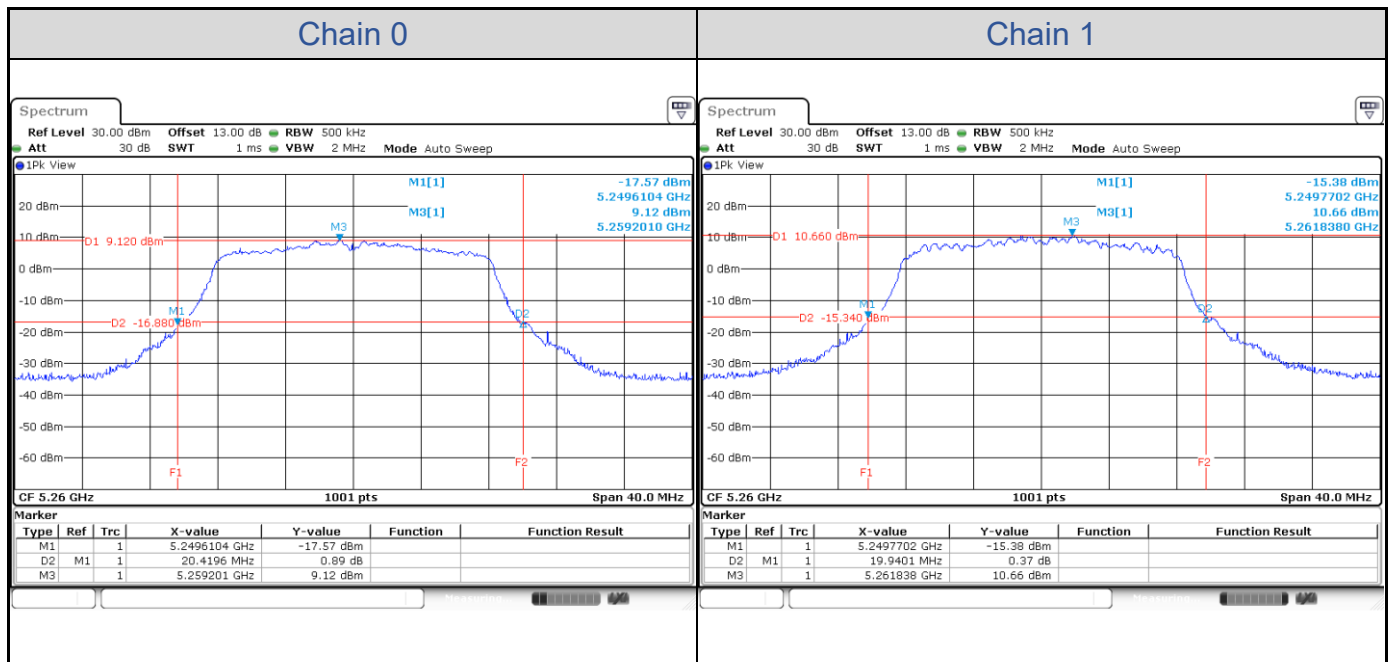

Appendix A: Test Results of Conducted Test

Test Result of 26 dB Bandwidth

802.11a

Band	Channel	Frequency (MHz)	26 dB Bandwidth (MHz)	
			Chain 0	Chain 1
U-NII-2A	52	5260	20.42	19.94
	60	5300	20.54	19.90
	64	5320	20.54	19.74
U-NII-2C	100	5500	20.46	19.86
	116	5580	20.14	19.58
	140	5700	20.26	19.66

802.11a-Channel 52

802.11a-Channel 60

802.11a-Channel 64

802.11a-Channel 100

802.11a-Channel 116

802.11a-Channel 140

802.11ax HE20

Band	Channel	Frequency (MHz)	26 dB Bandwidth (MHz)	
			Chain 0	Chain 1
U-NII-2A	52	5260	21.26	21.50
	60	5300	21.18	21.46
	64	5320	21.38	21.34
U-NII-2C	100	5500	21.26	21.42
	116	5580	21.22	21.18
	140	5700	21.30	21.46