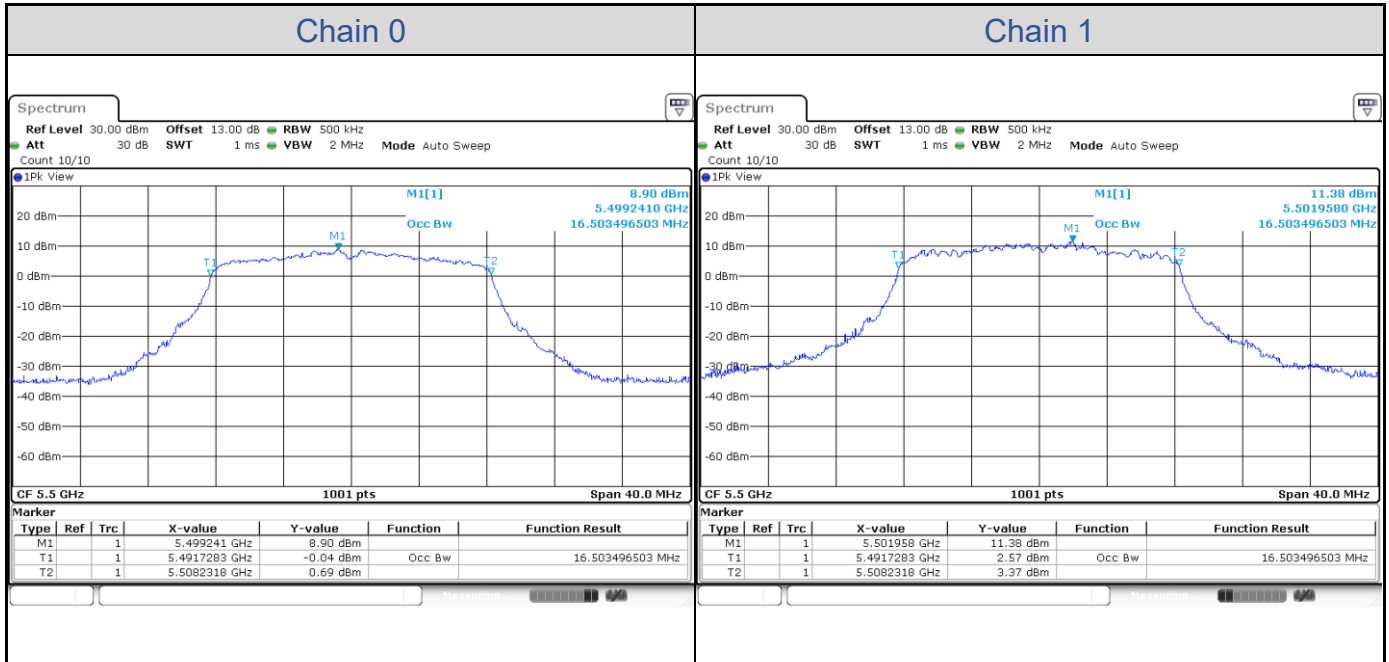

802.11a-Channel 100