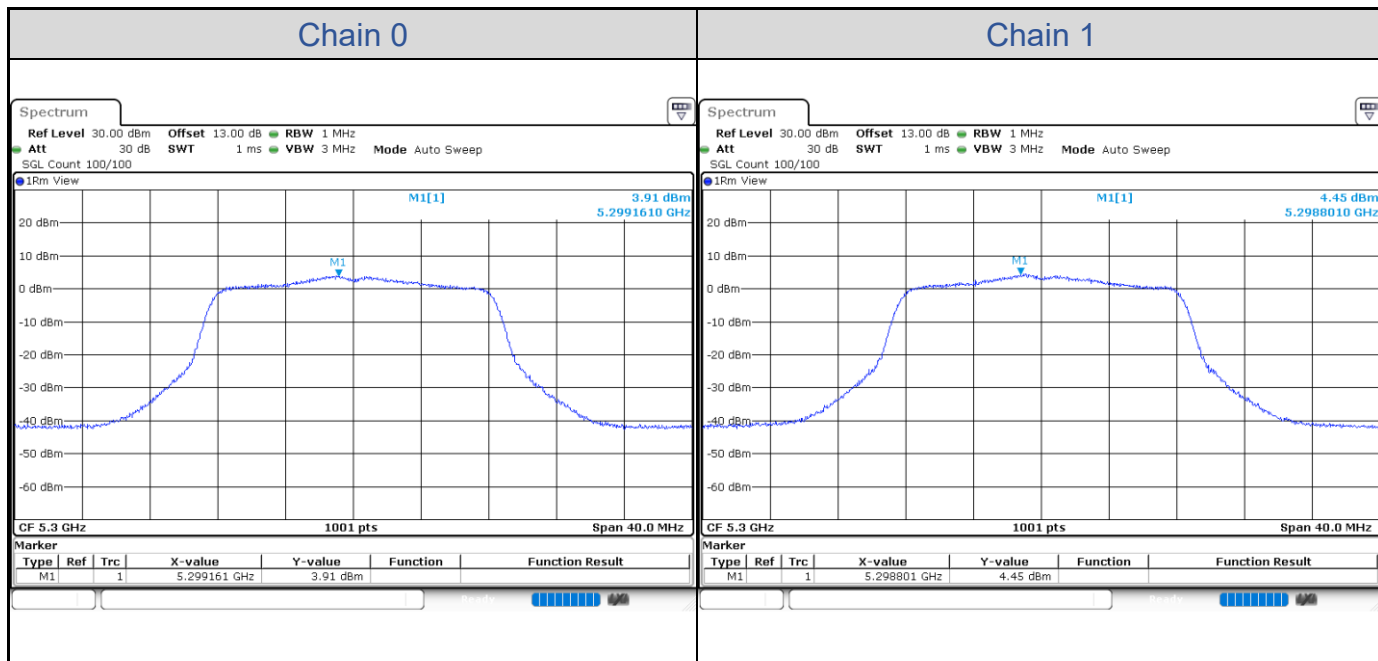

802.11a-Channel 60