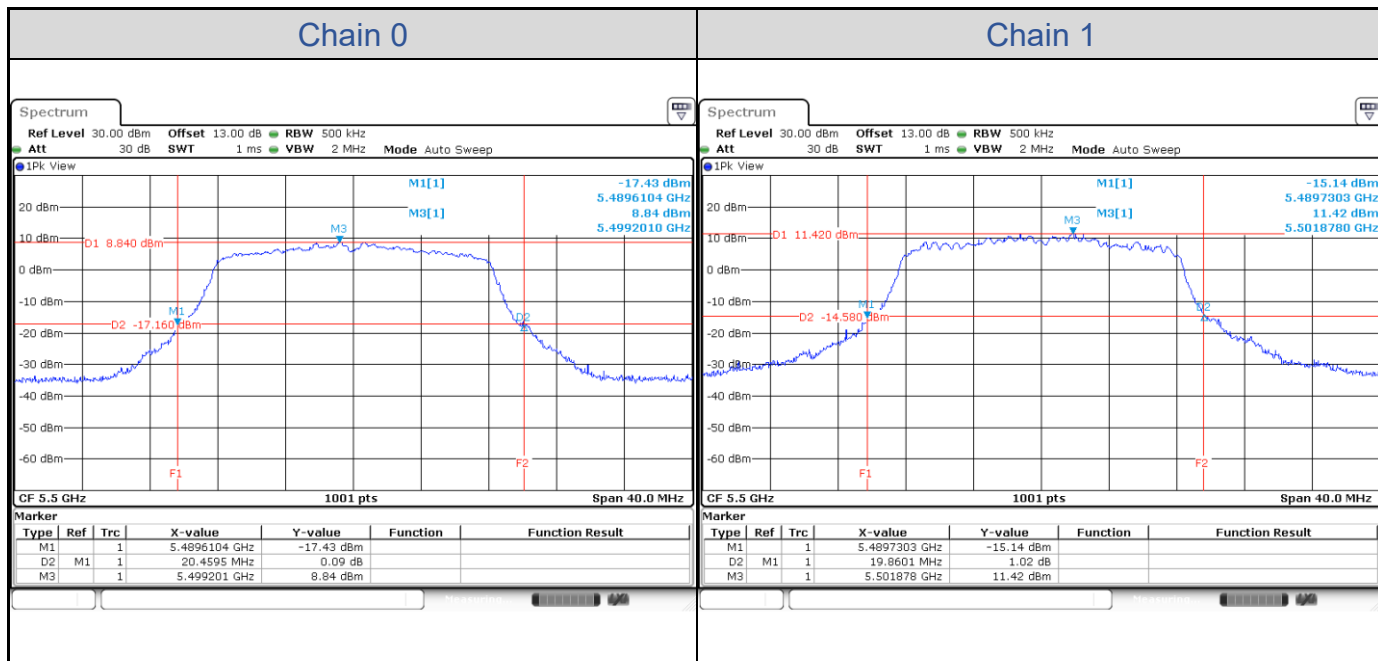

Appendix A: Test Results of Conducted Test

Test Result of 26 dB Bandwidth

802.11a

Band	Channel	Frequency (MHz)	26 dB Bandwidth (MHz)	
			Chain 0	Chain 1
U-NII-2A	52	5260	20.42	19.94
	60	5300	20.54	19.90
	64	5320	20.54	19.74
U-NII-2C	100	5500	20.46	19.86
	116	5580	20.14	19.58
	140	5700	20.26	19.66

802.11a-Channel 52

802.11a-Channel 60

802.11a-Channel 64

802.11a-Channel 100

802.11a-Channel 116

802.11a-Channel 140

802.11ax HE20

Band	Channel	Frequency (MHz)	26 dB Bandwidth (MHz)	
			Chain 0	Chain 1
U-NII-2A	52	5260	21.26	21.50
	60	5300	21.18	21.46
	64	5320	21.38	21.34
U-NII-2C	100	5500	21.26	21.42
	116	5580	21.22	21.18
	140	5700	21.30	21.46