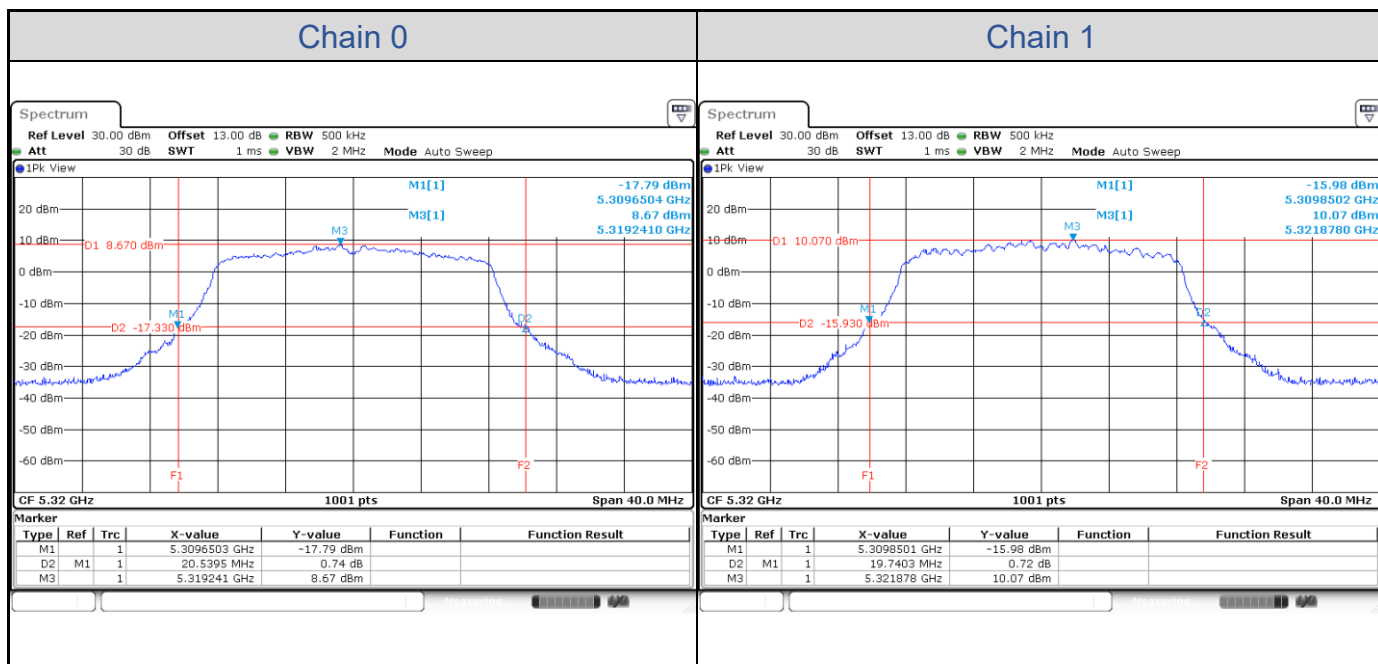

Appendix A: Test Results of Conducted Test

Test Result of 26 dB Bandwidth

802.11a

Band	Channel	Frequency (MHz)	26 dB Bandwidth (MHz)	
			Chain 0	Chain 1
U-NII-2A	52	5260	20.42	19.94
	60	5300	20.54	19.90
	64	5320	20.54	19.74
U-NII-2C	100	5500	20.46	19.86
	116	5580	20.14	19.58
	140	5700	20.26	19.66

802.11a-Channel 52

802.11a-Channel 60

802.11a-Channel 64

802.11a-Channel 100

802.11a-Channel 116

802.11a-Channel 140

802.11ax HE20

Band	Channel	Frequency (MHz)	26 dB Bandwidth (MHz)	
			Chain 0	Chain 1
U-NII-2A	52	5260	21.26	21.50
	60	5300	21.18	21.46
	64	5320	21.38	21.34
U-NII-2C	100	5500	21.26	21.42
	116	5580	21.22	21.18
	140	5700	21.30	21.46