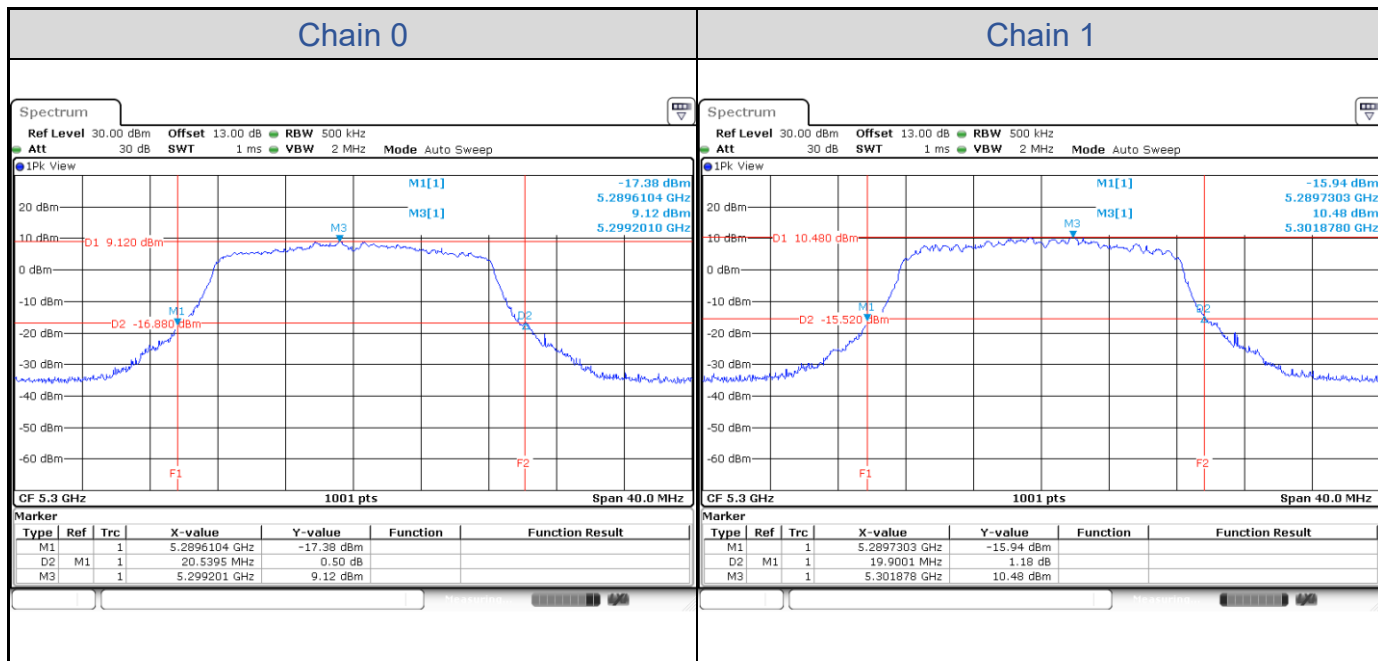

Appendix A: Test Results of Conducted Test

Test Result of 26 dB Bandwidth

802.11a

Band	Channel	Frequency (MHz)	26 dB Bandwidth (MHz)	
			Chain 0	Chain 1
U-NII-2A	52	5260	20.42	19.94
	60	5300	20.54	19.90
	64	5320	20.54	19.74
U-NII-2C	100	5500	20.46	19.86
	116	5580	20.14	19.58
	140	5700	20.26	19.66

802.11a-Channel 52

802.11a-Channel 60

802.11a-Channel 64

802.11a-Channel 100

802.11a-Channel 116

802.11a-Channel 140

802.11ax HE20

Band	Channel	Frequency (MHz)	26 dB Bandwidth (MHz)	
			Chain 0	Chain 1
U-NII-2A	52	5260	21.26	21.50
	60	5300	21.18	21.46
	64	5320	21.38	21.34
U-NII-2C	100	5500	21.26	21.42
	116	5580	21.22	21.18
	140	5700	21.30	21.46