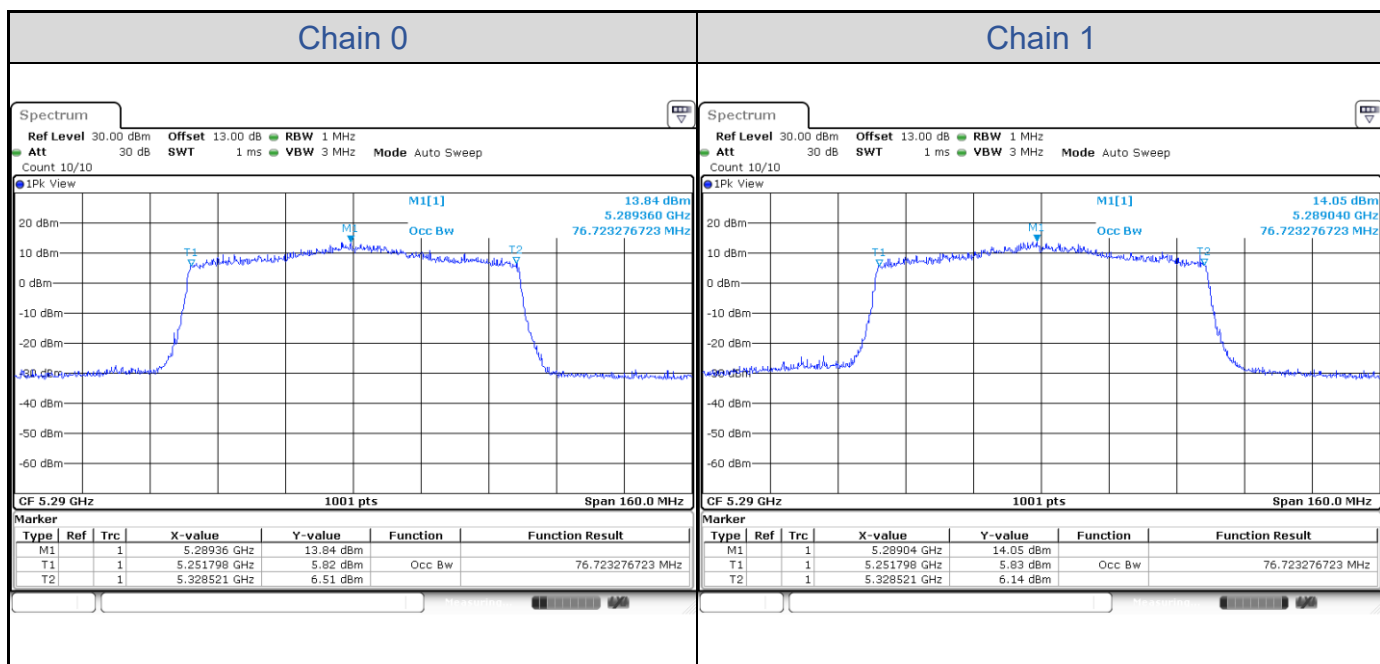

802.11ax HE80

Band	Channel	Frequency (MHz)	99% Bandwidth (MHz)	
			Chain 0	Chain 1
U-NII-2A	58	5290	76.72	76.72
U-NII-2C	106	5530	76.72	76.72

802.11ax HE80-Channel 58