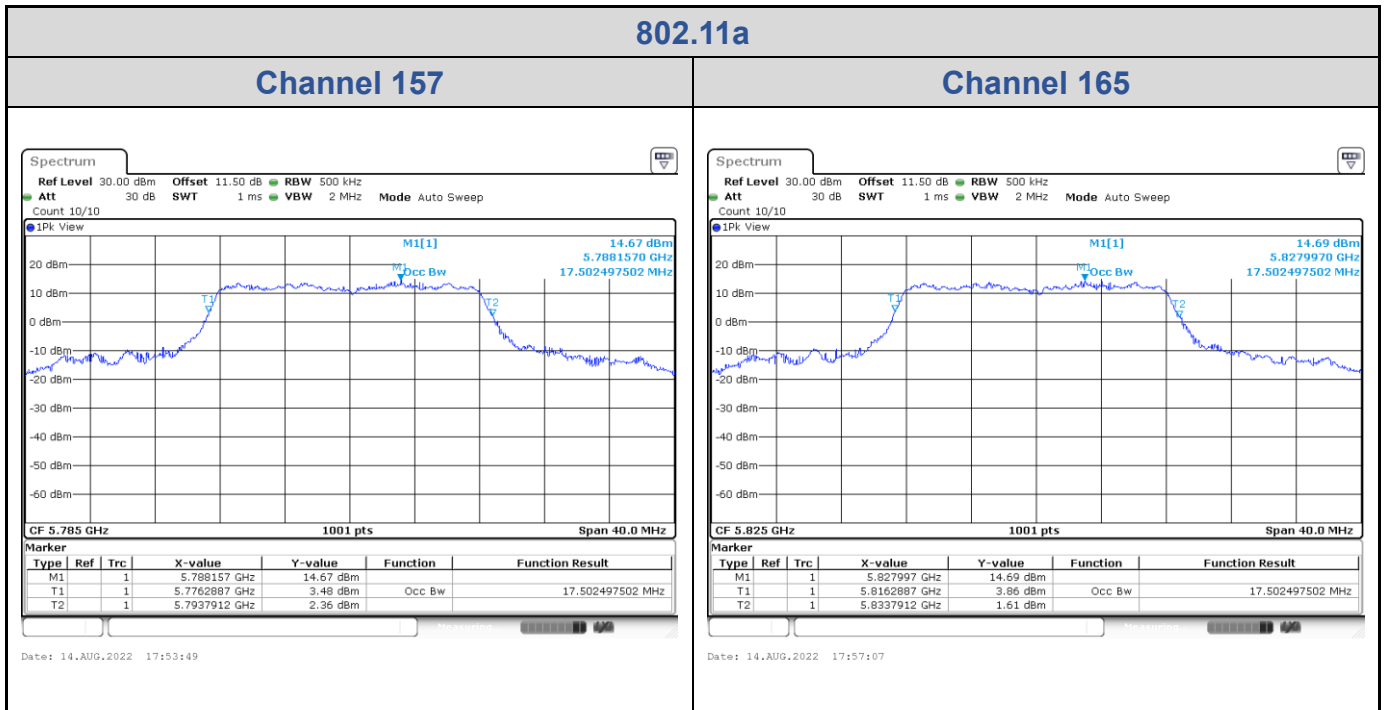

<Chain 0>

802.11a
Channel 48
Channel 149

Date: 4 JUL 2022 15:31:56

Date: 14.AUG.2022 17:50:29

Channel 157
Channel 165

Date: 14.AUG.2022 17:53:00

Date: 14.AUG.2022 17:55:35

<Chain 1>