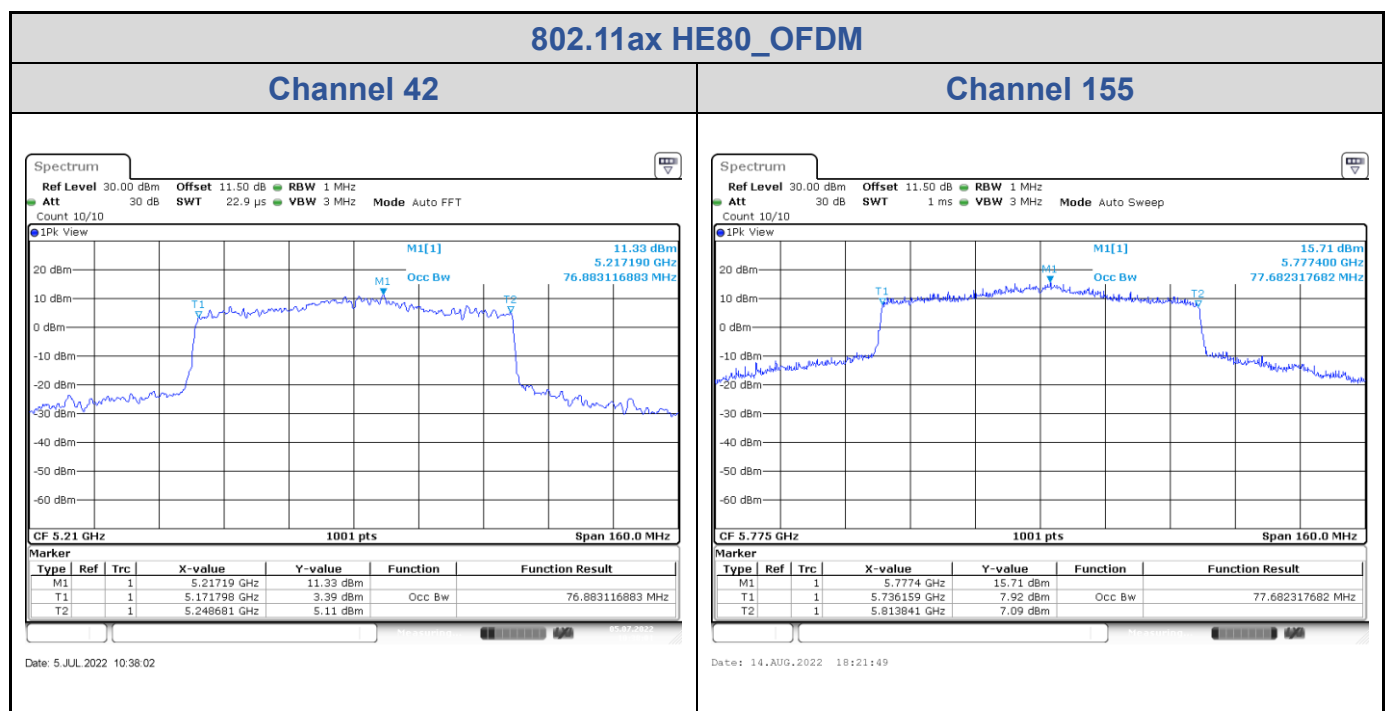

<Chain 1>