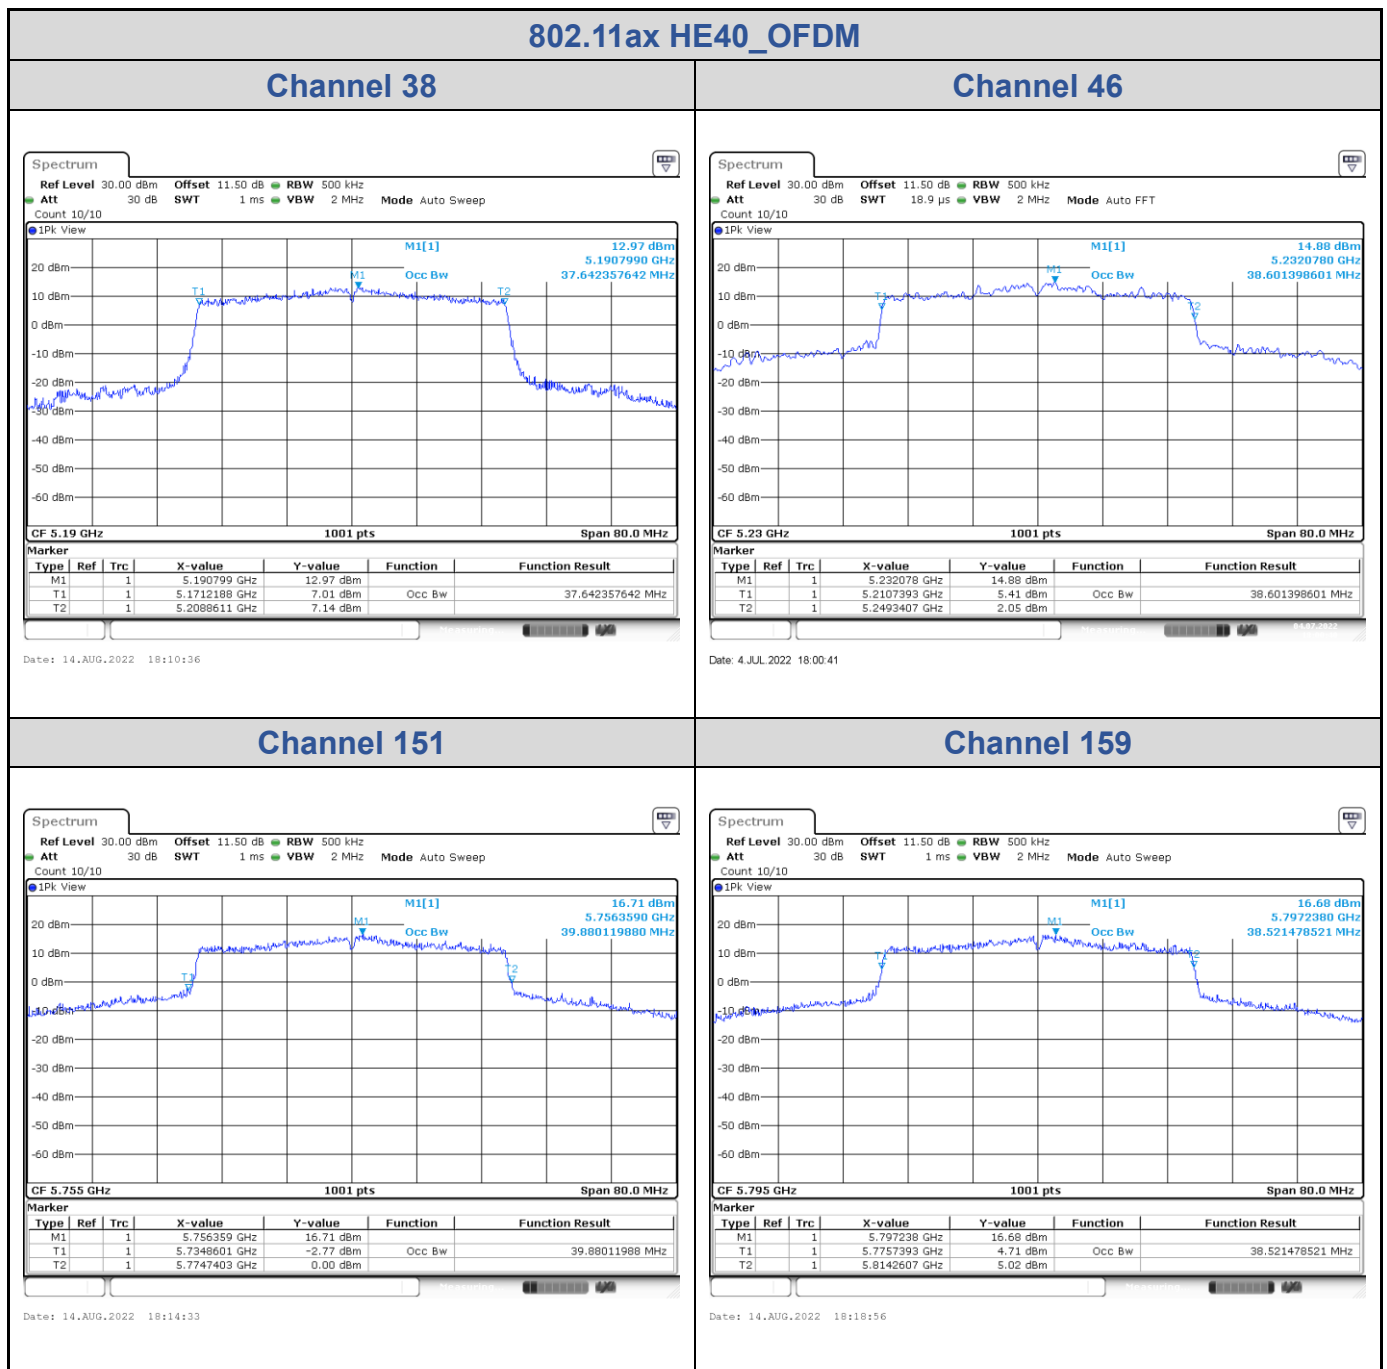

<Chain 1>

802.11ax HE80_OFDM

Band	Channel	Frequency (MHz)	99% Bandwidth (MHz)	
			Chain 0	Chain 1
U-NII-1	42	5210	76.72	76.88
U-NII-3	155	5775	77.04	77.68

<Chain 0>