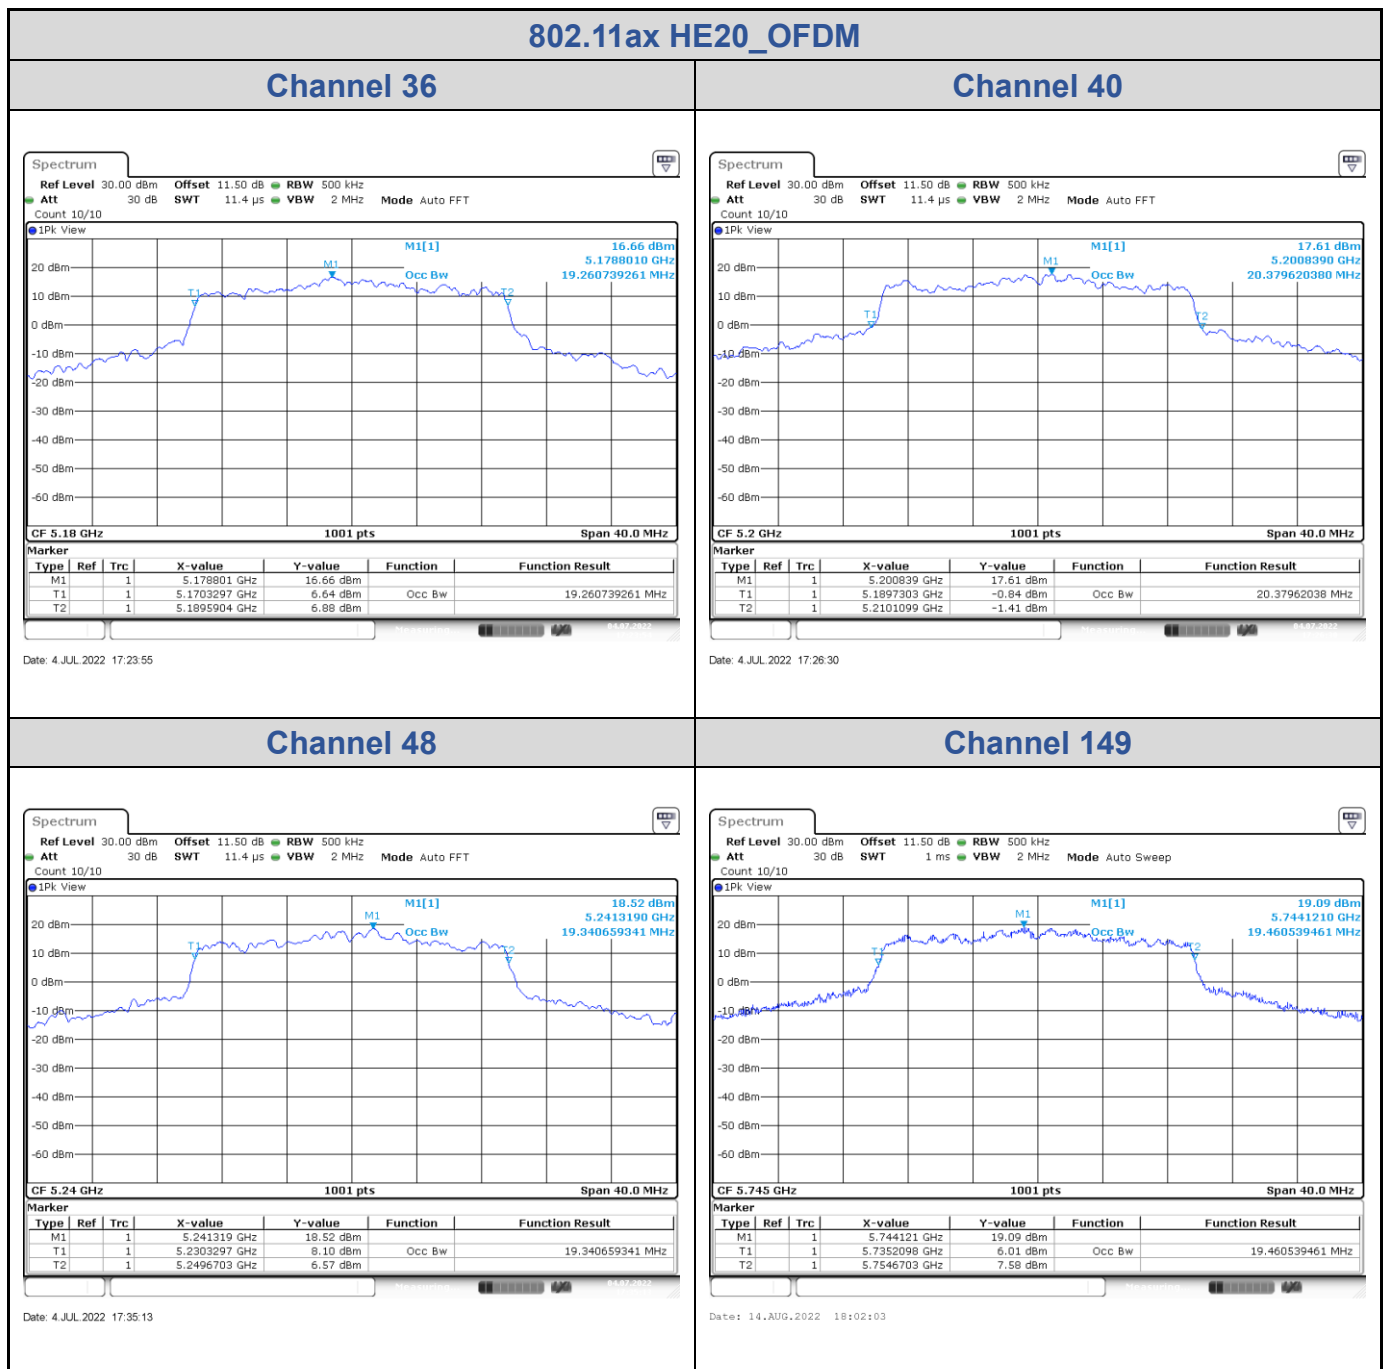

<Chain 0>

802.11ax HE20_OFDM
Channel 48
Channel 149

Date: 4 JUL 2022 17:34:15

Date: 14.AUG.2022 17:59:58

Channel 157
Channel 165

Date: 14.AUG.2022 18:04:21

Date: 14.AUG.2022 18:06:48

<Chain 1>