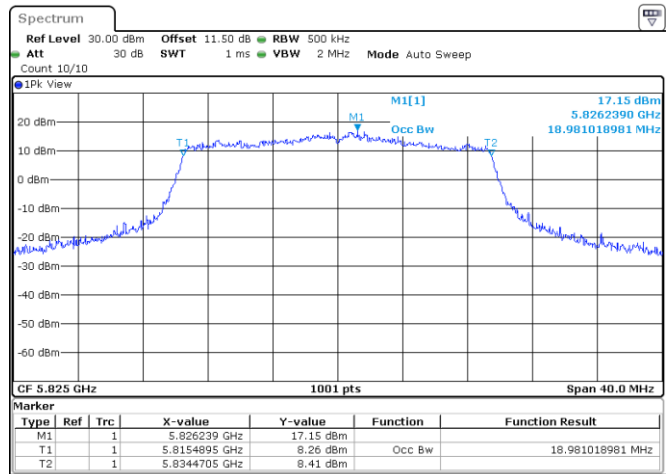

<Chain 0>

<Chain 1>

802.11ax HE80_OFDM

Band	Channel	Frequency (MHz)	99% Bandwidth (MHz)	
			Chain 0	Chain 1
U-NII-1	42	5210	76.72	76.88
U-NII-3	155	5775	77.04	77.68

<Chain 0>

<Chain 1>

802.11ax HE20_OFDMA

Band	Channel	Frequency (MHz)	99% Bandwidth (MHz)	
			Chain 0	Chain 1
U-NII-1	36	5180	18.94	19.02
	40	5200	19.10	19.14
	48	5240	19.06	19.62
U-NII-3	149	5745	19.86	20.02
	157	5785	18.98	19.06
	165	5825	18.98	19.06

<Chain 0>

802.11ax HE20_OFDMA
Channel 48
Channel 149

Date: 14.AUG.2022 16:50:07

Date: 14.AUG.2022 16:53:14

Channel 157
Channel 165

Date: 14.AUG.2022 16:58:03

Date: 14.AUG.2022 17:00:26

<Chain 1>