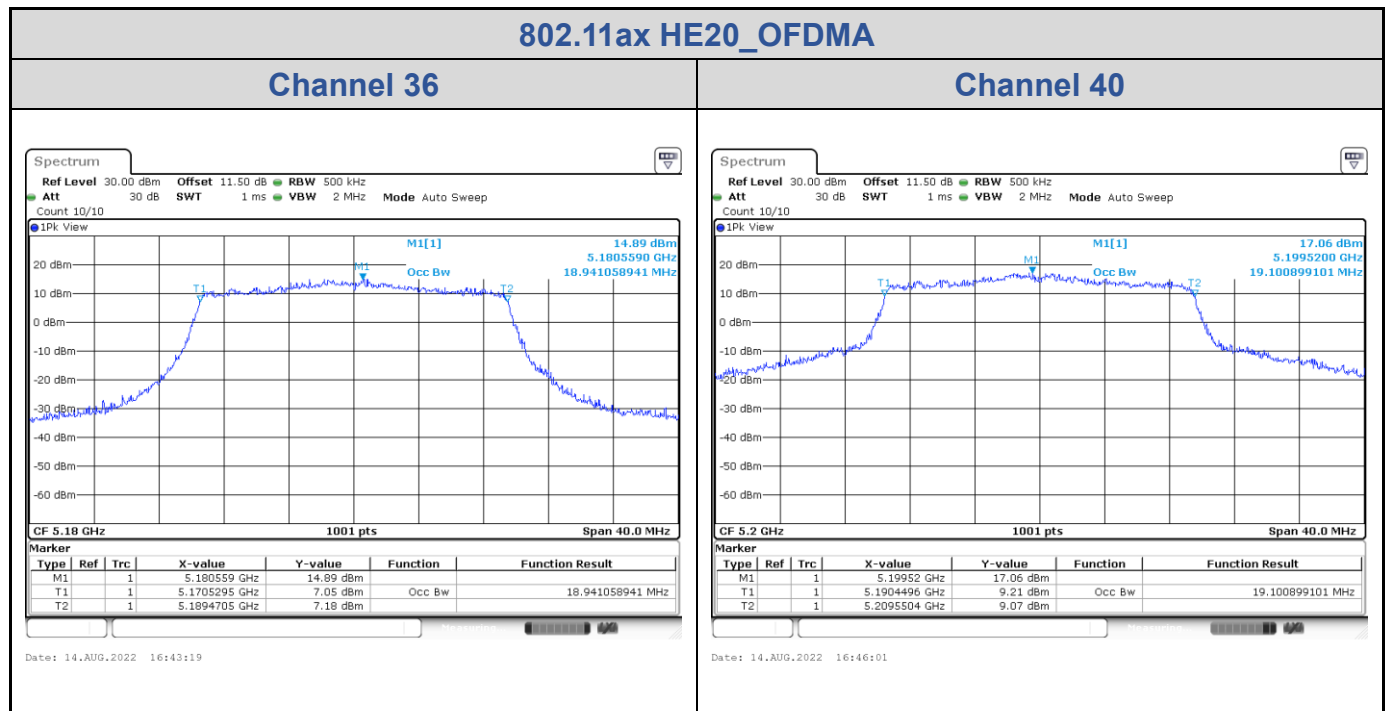

<Chain 0>

<Chain 1>

802.11ax HE80_OFDM

Band	Channel	Frequency (MHz)	99% Bandwidth (MHz)	
			Chain 0	Chain 1
U-NII-1	42	5210	76.72	76.88
U-NII-3	155	5775	77.04	77.68

<Chain 0>

<Chain 1>

802.11ax HE20_OFDMA

Band	Channel	Frequency (MHz)	99% Bandwidth (MHz)	
			Chain 0	Chain 1
U-NII-1	36	5180	18.94	19.02
	40	5200	19.10	19.14
	48	5240	19.06	19.62
U-NII-3	149	5745	19.86	20.02
	157	5785	18.98	19.06
	165	5825	18.98	19.06

<Chain 0>

802.11ax HE20_OFDMA
Channel 48
Channel 149

Date: 14.AUG.2022 16:50:07

Date: 14.AUG.2022 16:53:14

Channel 157
Channel 165

Date: 14.AUG.2022 16:58:03

Date: 14.AUG.2022 17:00:26

<Chain 1>