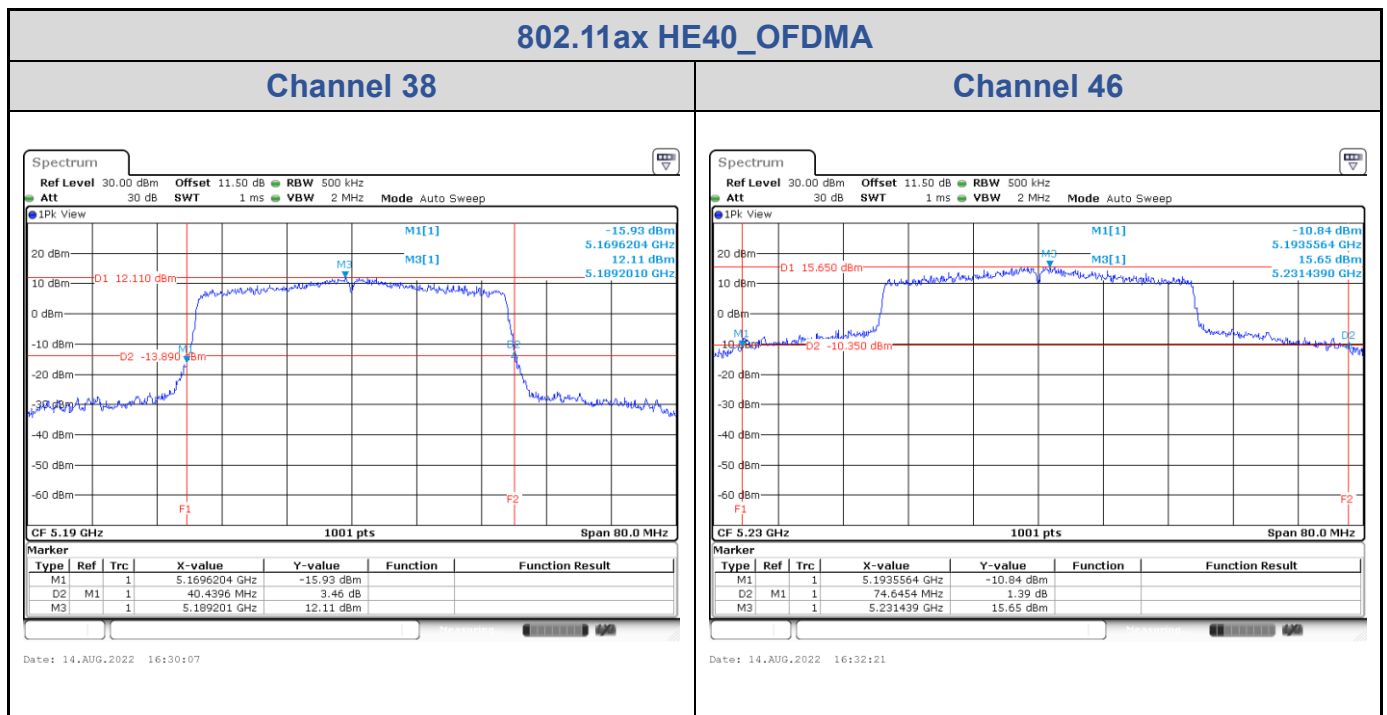

802.11ax HE40_OFDMA

Band	Channel	Frequency (MHz)	26 dB Bandwidth (MHz)	
			Chain 0	Chain 1
U-NII-1	38	5190	40.44	40.52
	46	5230	74.65	75.52

<Chain 0>