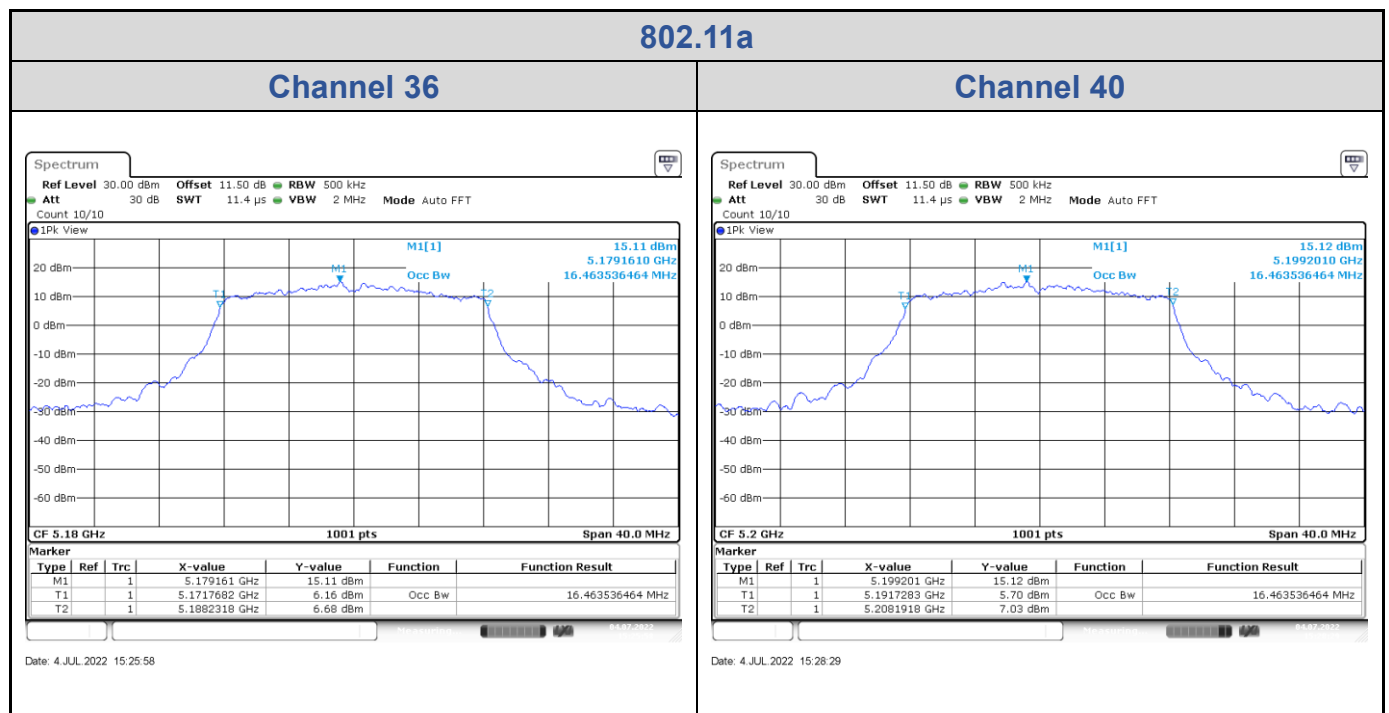

Test Result of 99% Occupied Bandwidth

802.11a

Band	Channel	Frequency (MHz)	99% Bandwidth (MHz)	
			Chain 0	Chain 1
U-NII-1	36	5180	16.46	16.86
	40	5200	16.46	16.78
	48	5240	16.58	16.78
U-NII-3	149	5745	17.74	17.90
	157	5785	17.22	17.50
	165	5825	17.22	17.50

<Chain 0>