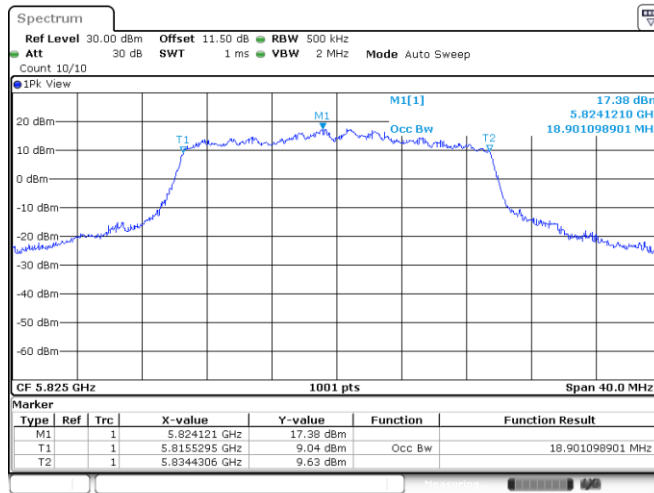

<Chain 0>

802.11ax HE20_OFDM
Channel 48
Channel 149

Date: 4 JUL 2022 17:34:15

Date: 14.AUG.2022 17:59:58

Channel 157
Channel 165

Date: 14.AUG.2022 18:04:21

Date: 14.AUG.2022 18:06:48

<Chain 1>