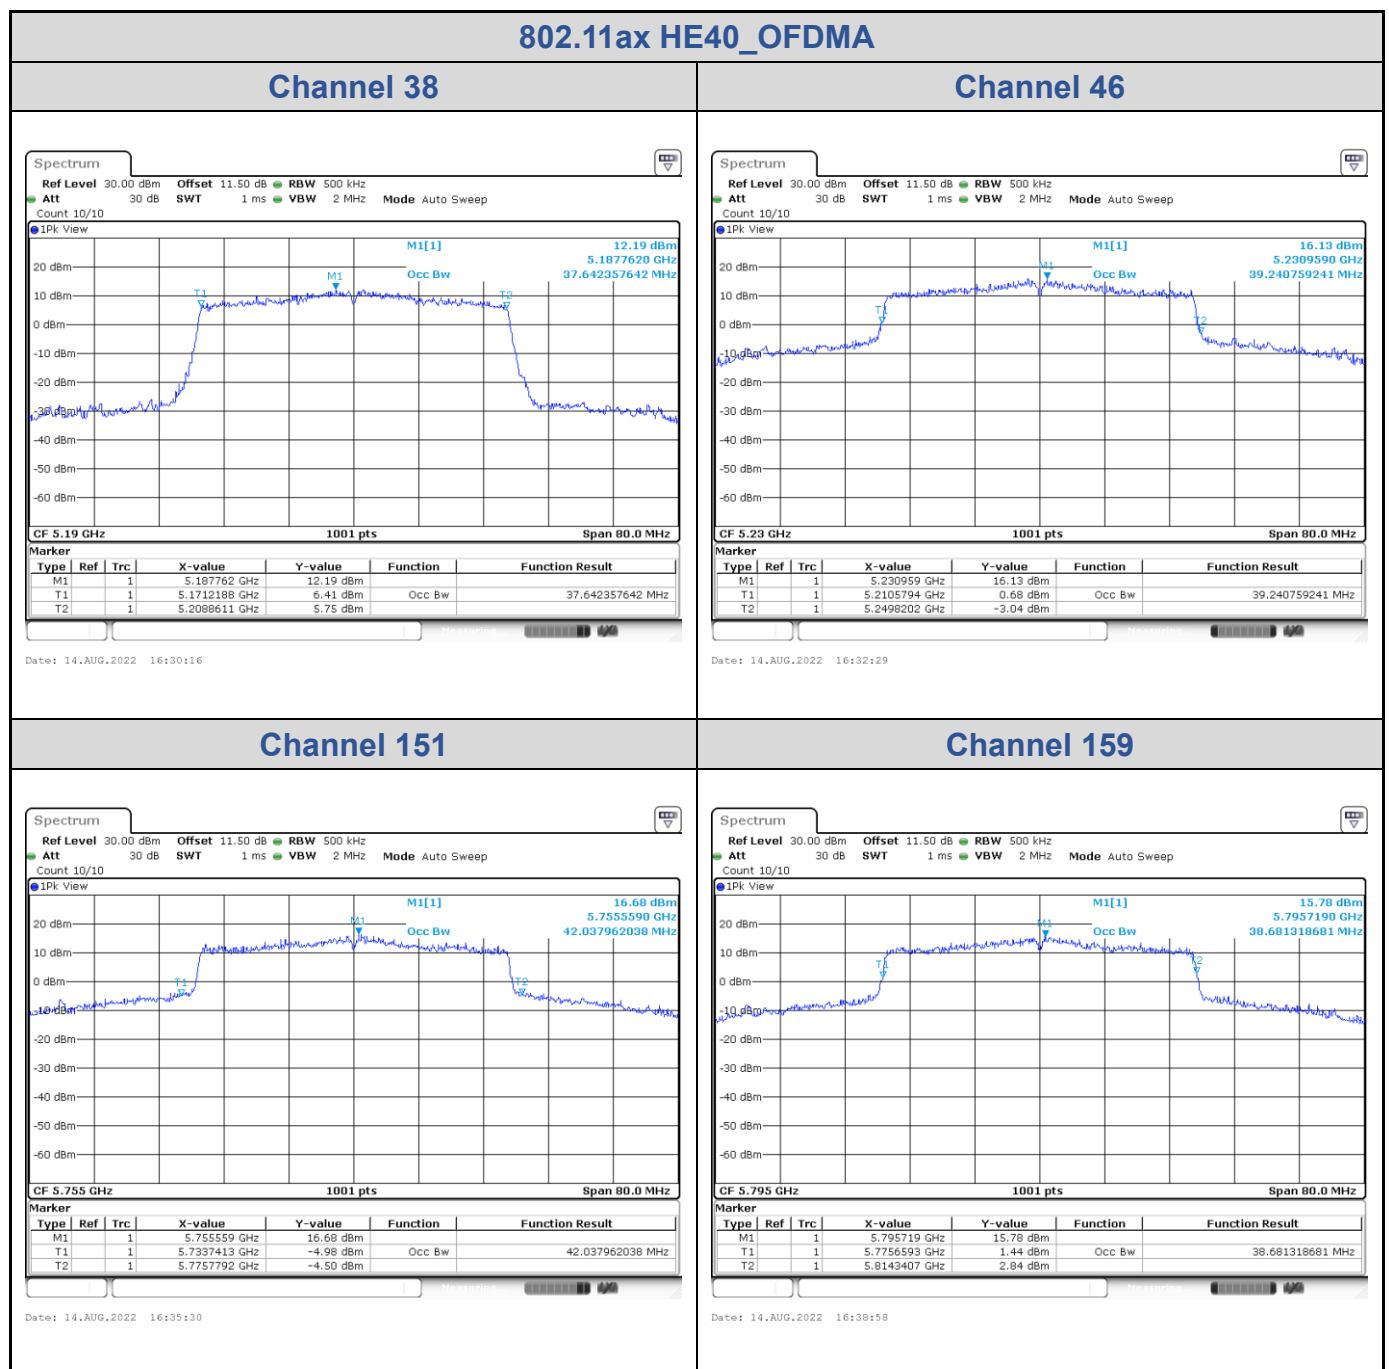

802.11ax HE40_OFDMA

Band	Channel	Frequency (MHz)	99% Bandwidth (MHz)	
			Chain 0	Chain 1
U-NII-1	38	5190	37.64	37.64
	46	5230	39.24	37.64
U-NII-3	151	5755	42.04	43.08
	159	5795	38.68	38.92

<Chain 0>