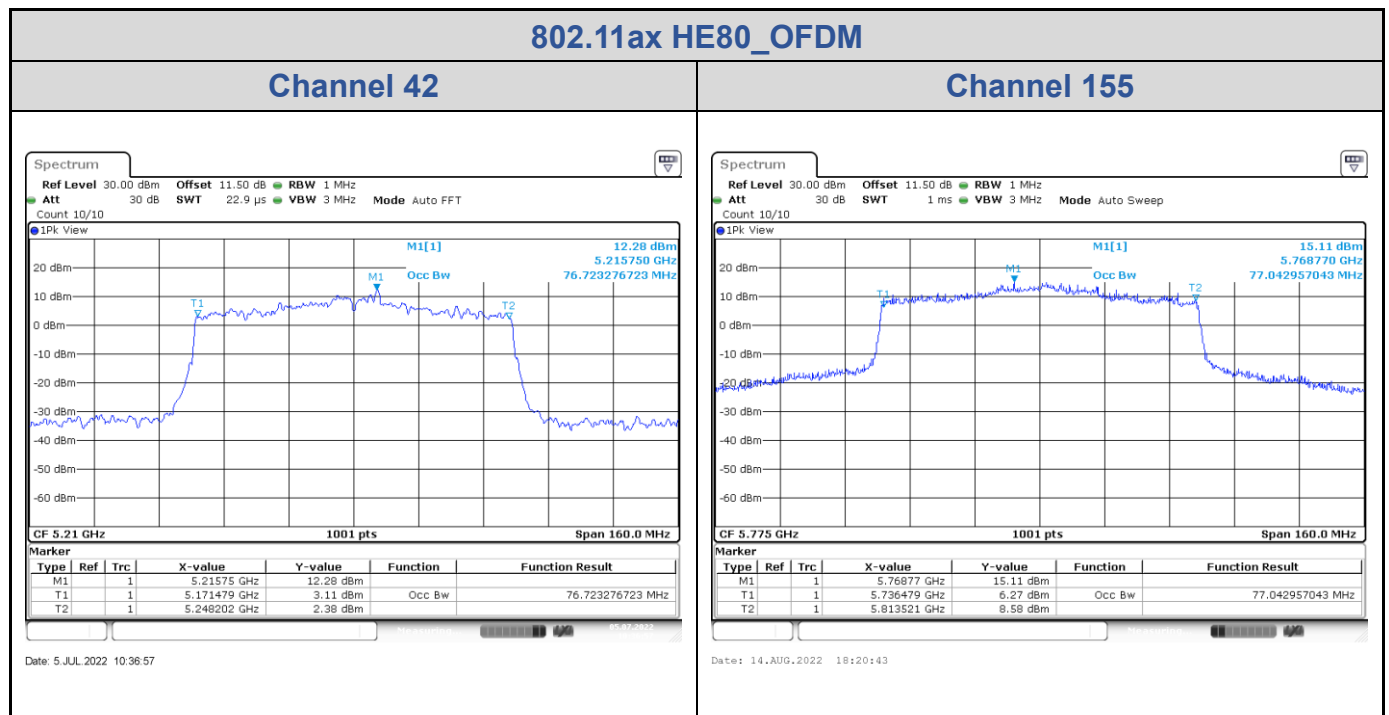

802.11ax HE80_OFDM

Band	Channel	Frequency (MHz)	99% Bandwidth (MHz)	
			Chain 0	Chain 1
U-NII-1	42	5210	76.72	76.88
U-NII-3	155	5775	77.04	77.68

<Chain 0>