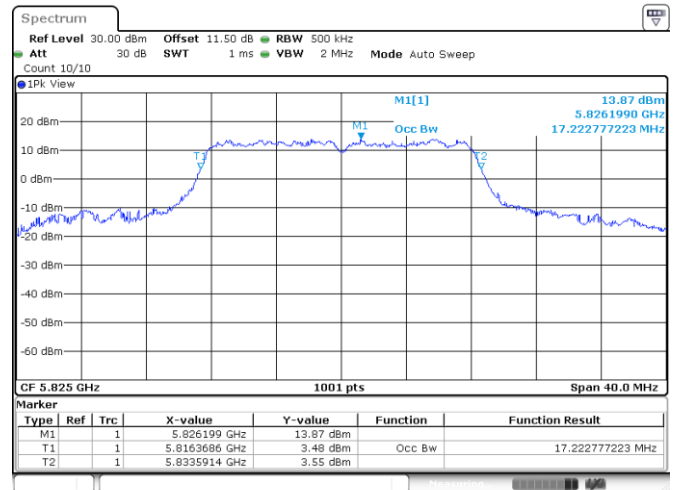

Channel 157

Channel 165

Date: 14.AUG.2022 17:53:00

Date: 14.AUG.2022 17:55:35