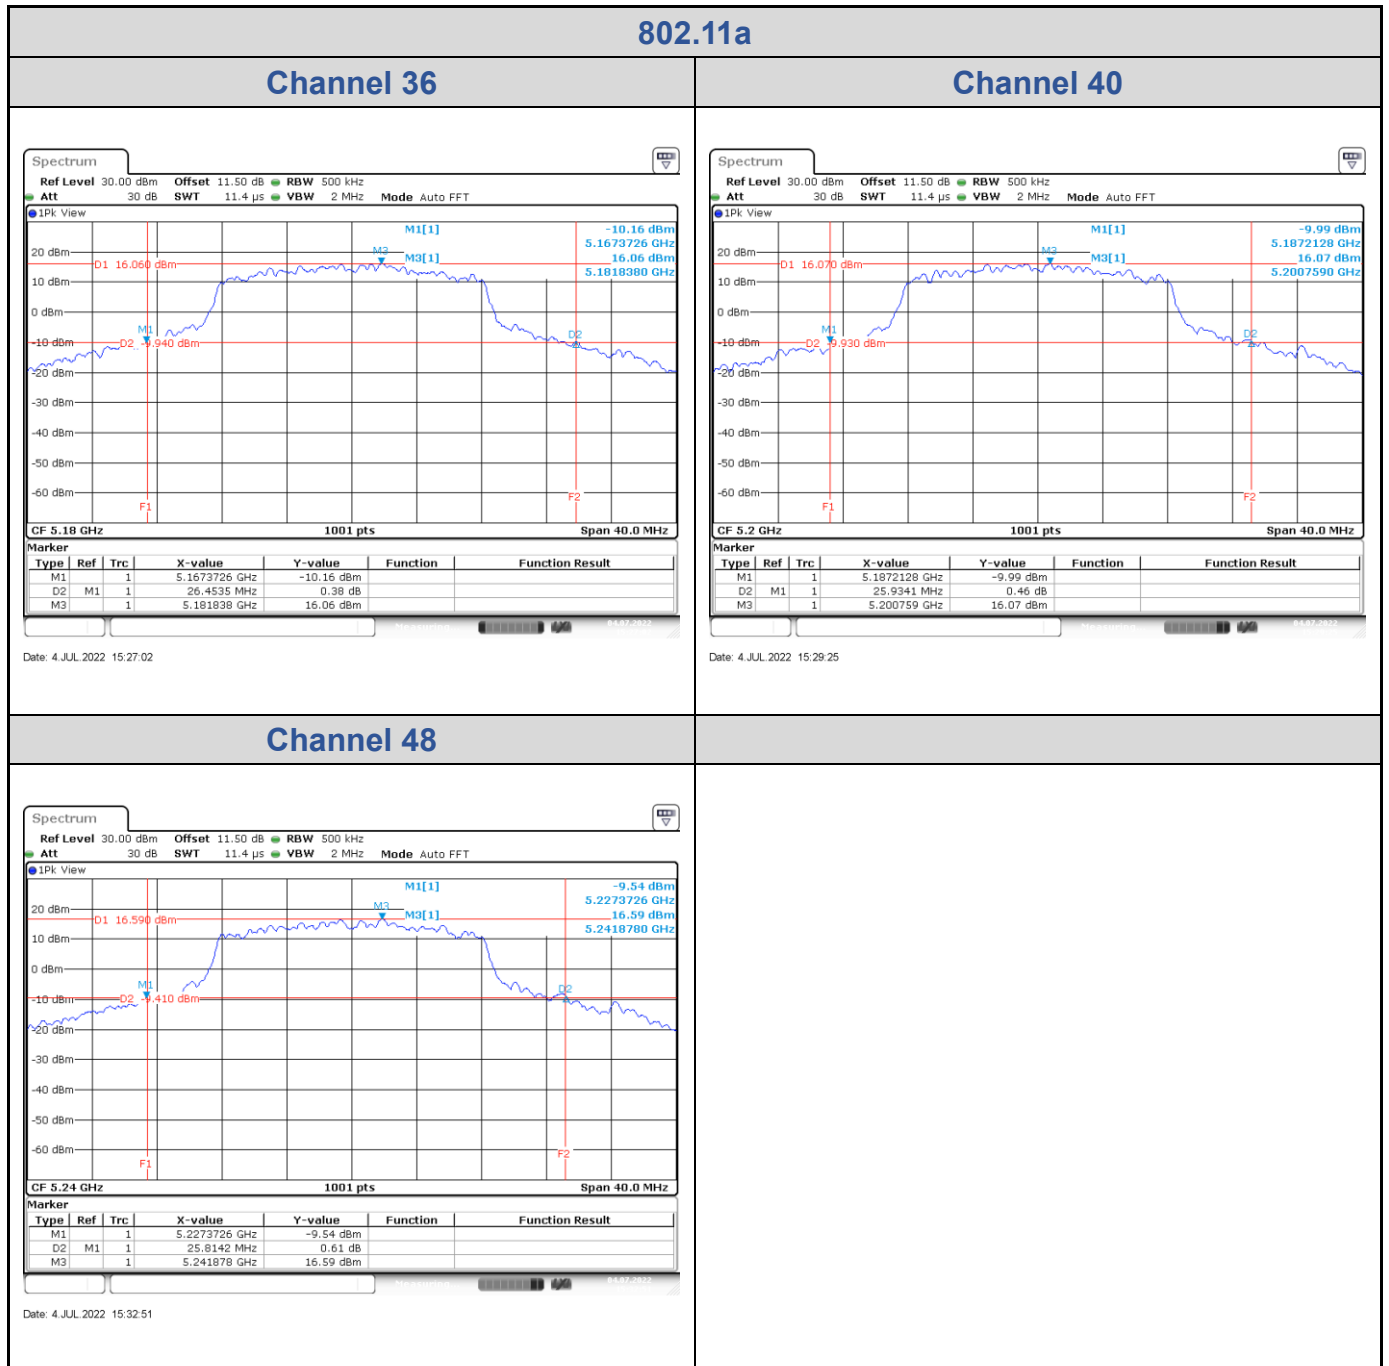

<Chain 1>

802.11ax HE20_OFDM

Band	Channel	Frequency (MHz)	26 dB Bandwidth (MHz)	
			Chain 0	Chain 1
U-NII-1	36	5180	21.10	27.45
	40	5200	21.26	34.49
	48	5240	21.66	28.89

<Chain 0>