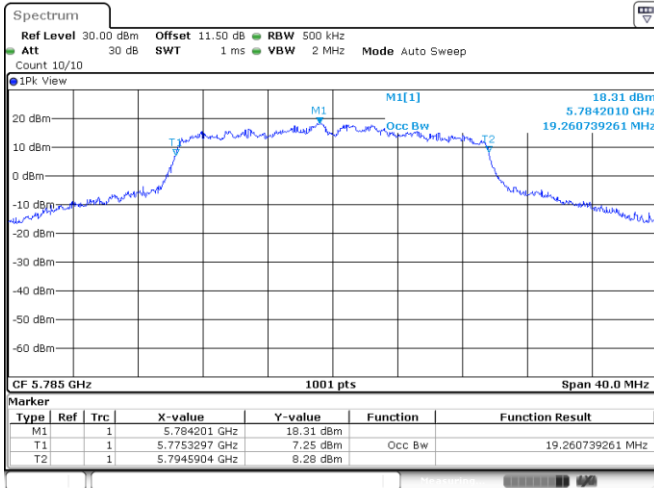

802.11ax HE20_OFDM

Channel 157

Channel 165

Date: 14.AUG.2022 18:05:18