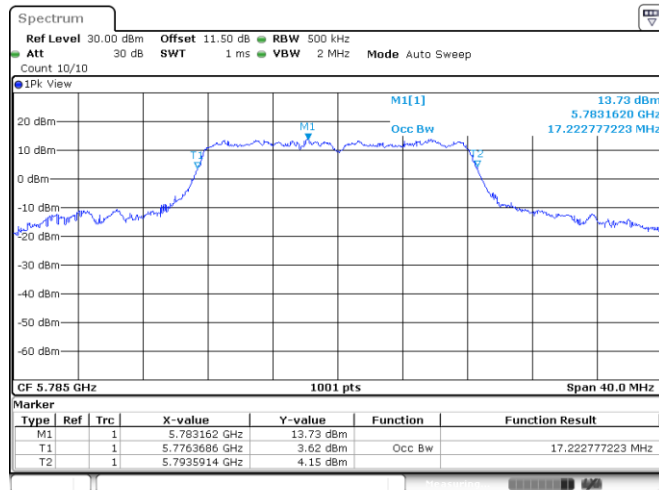

Channel 157

Channel 165

Date: 14.AUG.2022 17:53:00

Date: 14.AUG.2022 17:55:35