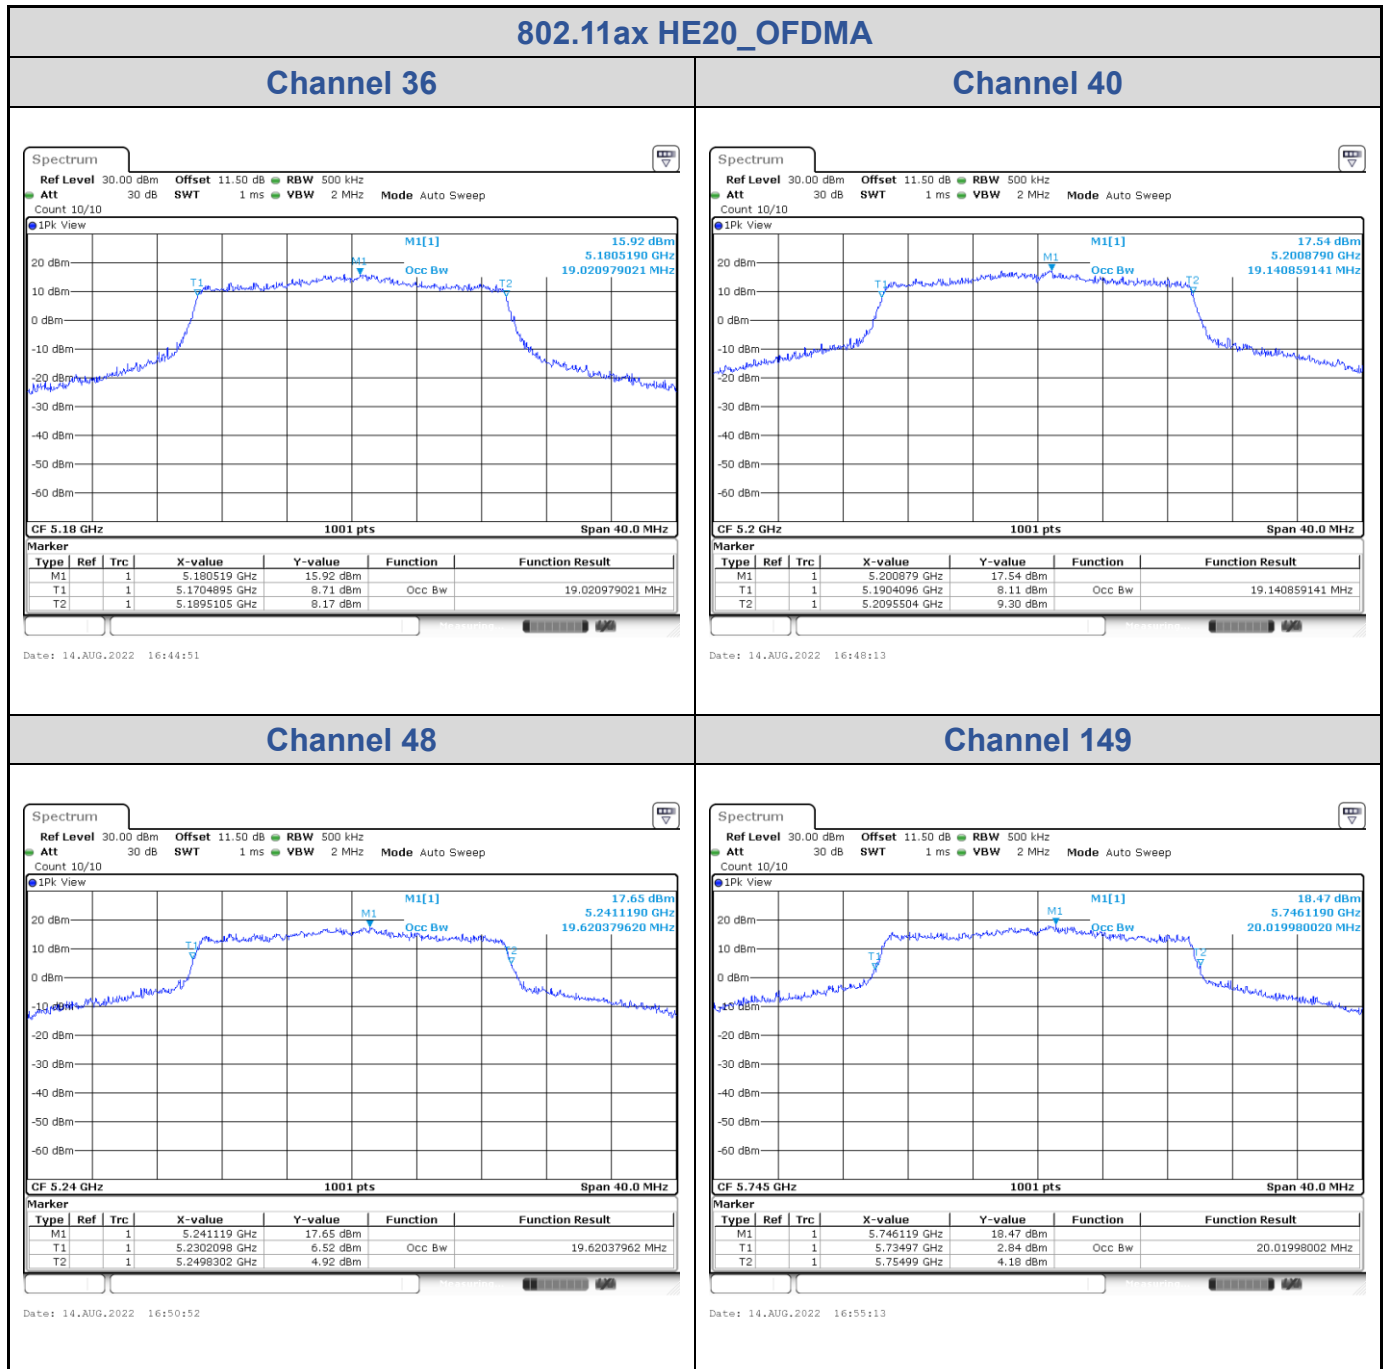

<Chain 0>

802.11ax HE20_OFDMA
Channel 48
Channel 149

Date: 14.AUG.2022 16:50:07

Date: 14.AUG.2022 16:53:14

Channel 157
Channel 165

Date: 14.AUG.2022 16:58:03

Date: 14.AUG.2022 17:00:26

<Chain 1>