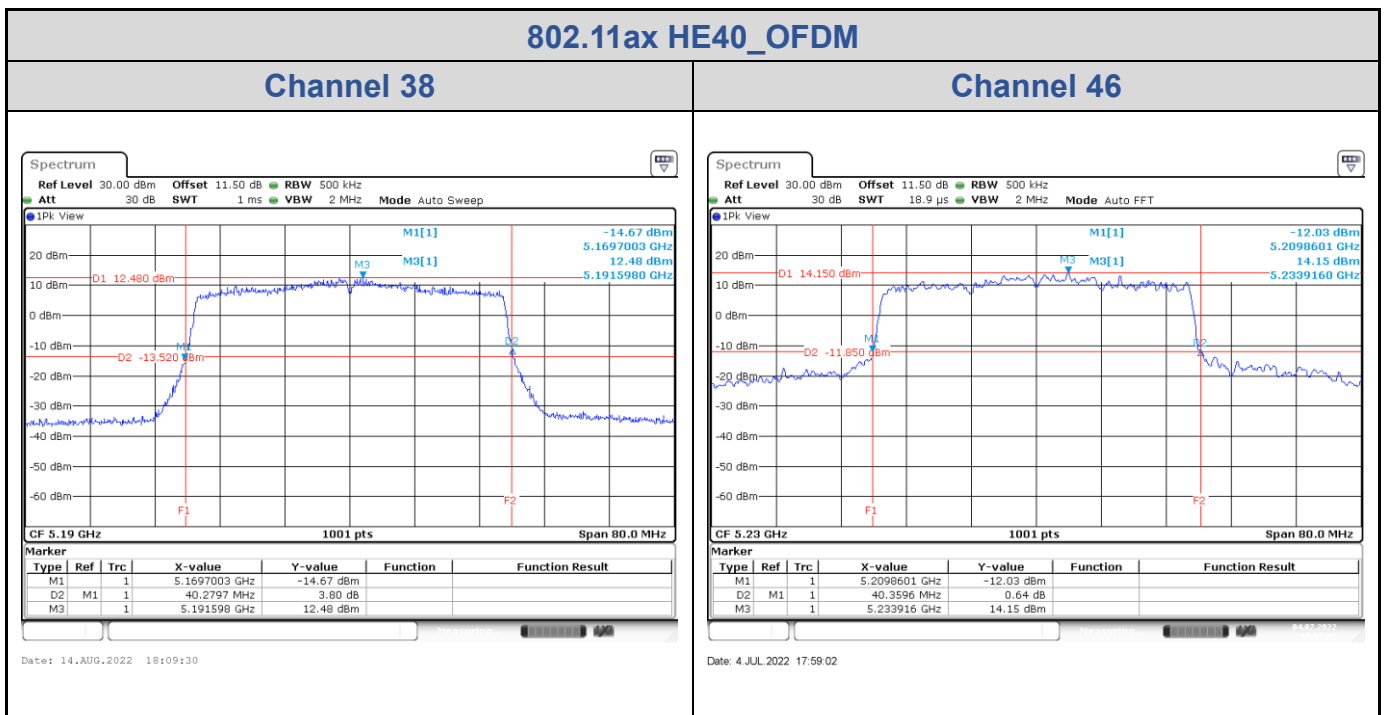

802.11ax HE40_OFDM

Band	Channel	Frequency (MHz)	26 dB Bandwidth (MHz)	
			Chain 0	Chain 1
U-NII-1	38	5190	40.28	40.52
	46	5230	40.36	67.93

<Chain 0>