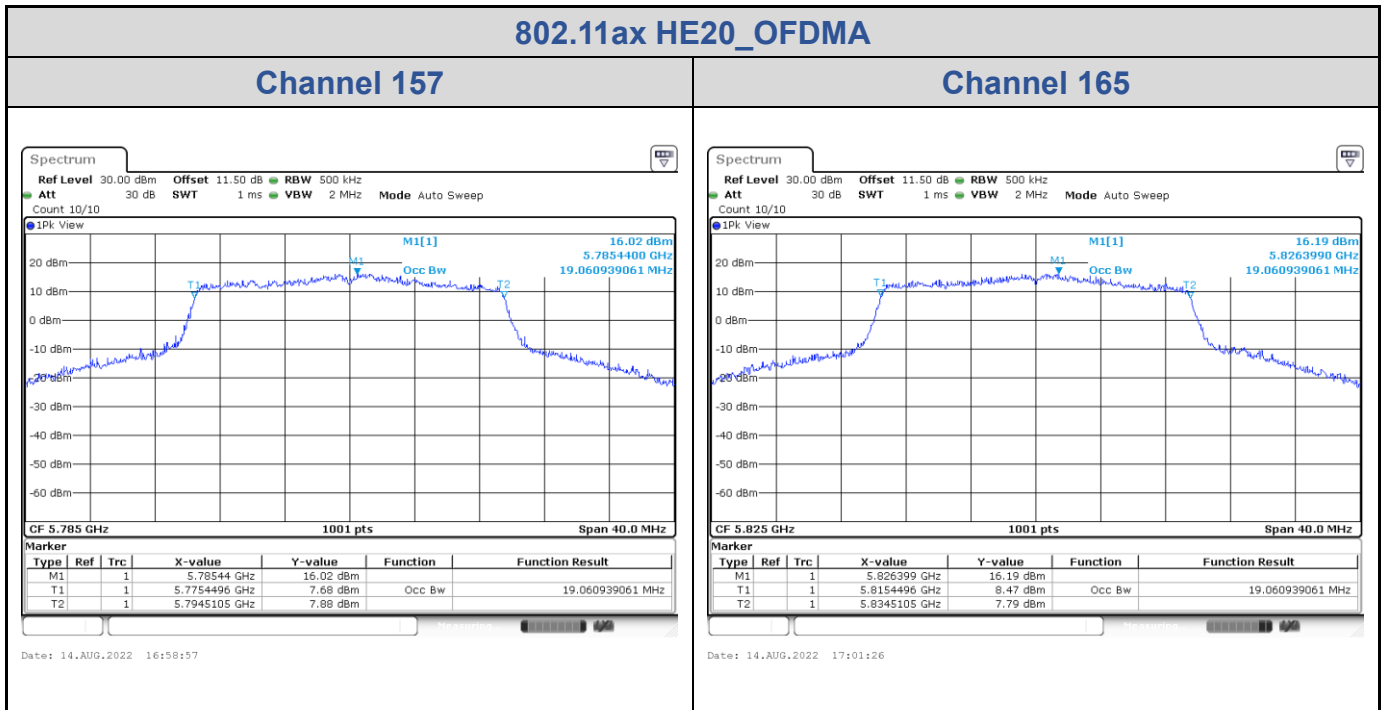

<Chain 0>

802.11ax HE20_OFDMA
Channel 48
Channel 149

Date: 14.AUG.2022 16:50:07

Date: 14.AUG.2022 16:53:14

Channel 157
Channel 165

Date: 14.AUG.2022 16:58:03

Date: 14.AUG.2022 17:00:26

<Chain 1>