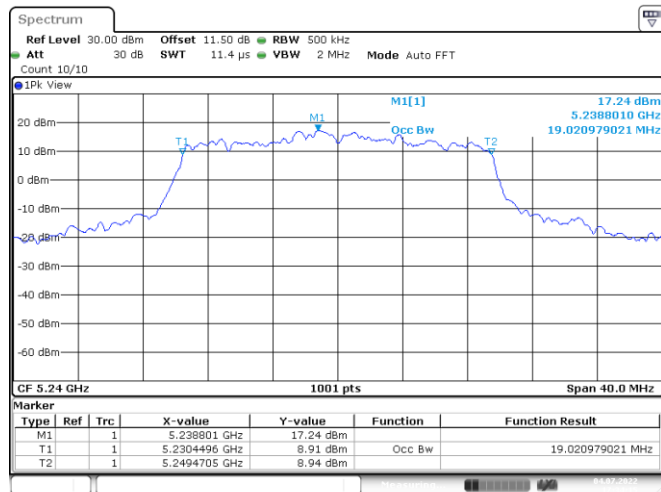

802.11ax HE20_OFDM

Channel 48

Channel 149

Date: 4 JUL 2022 17:34:15