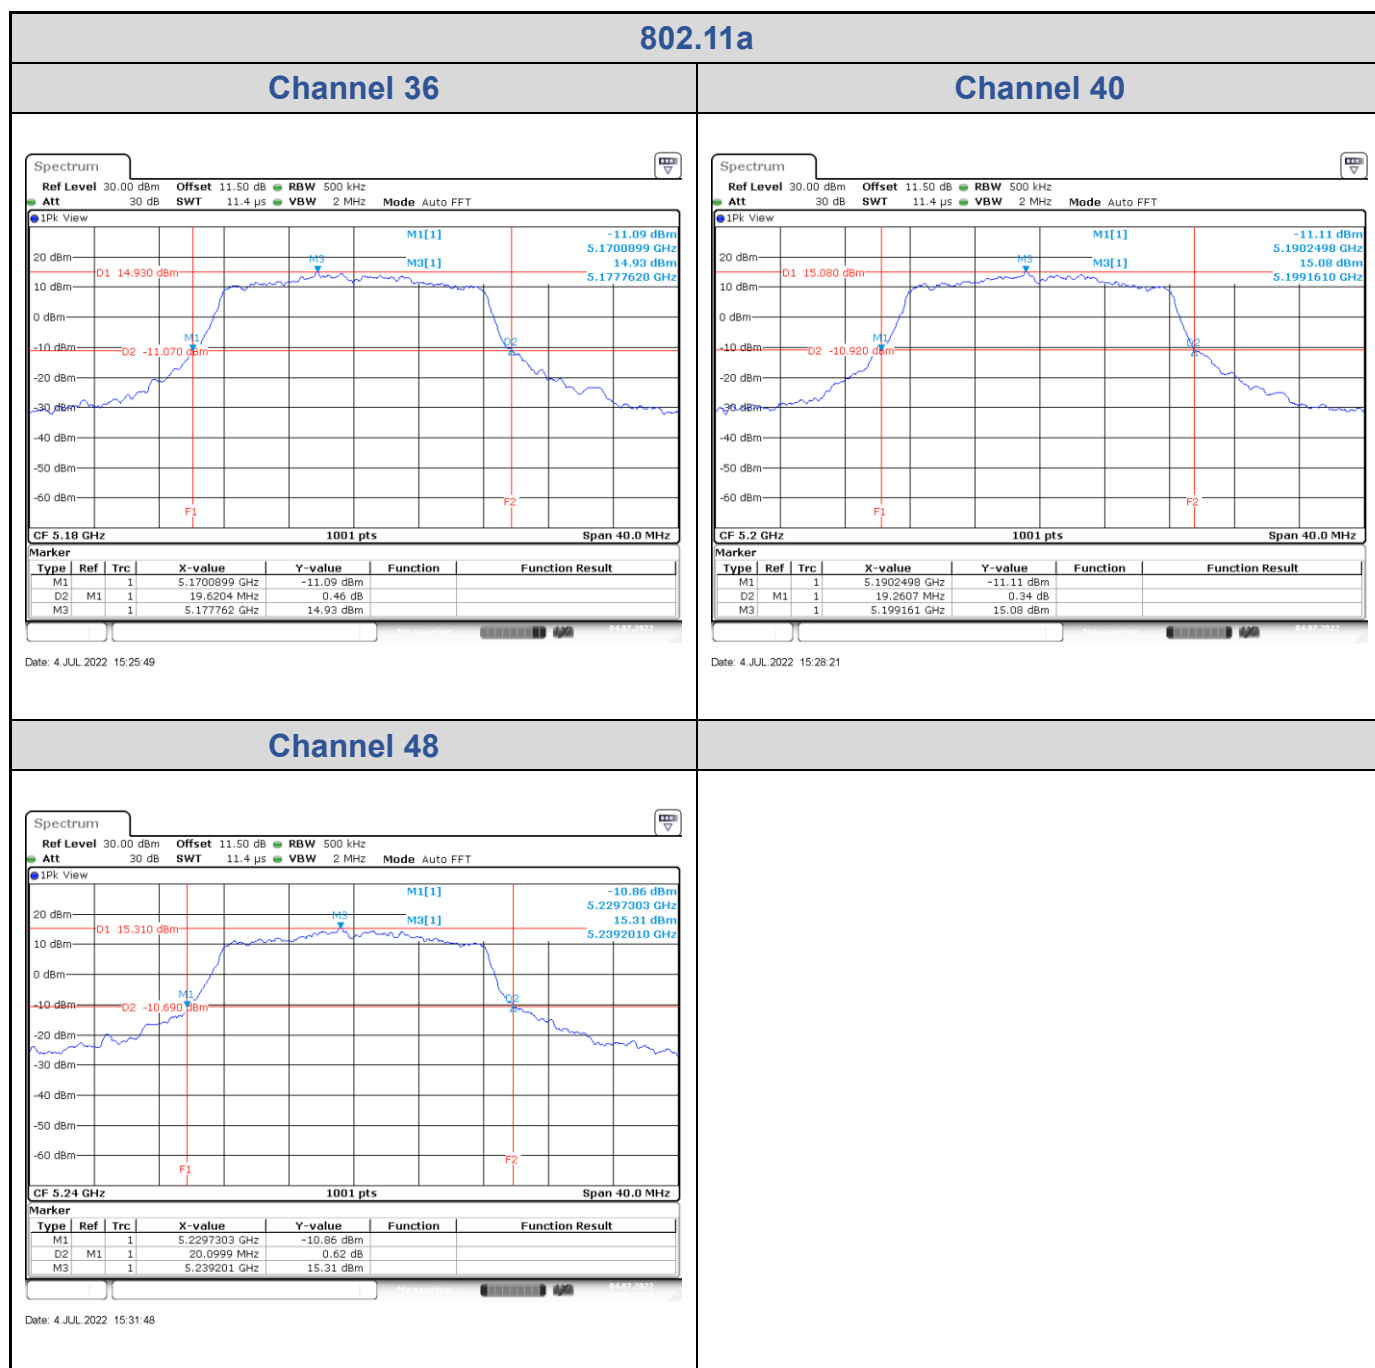

Appendix A: Test Results of Conducted Test

Test Result of 26 dB Bandwidth

802.11a

Band	Channel	Frequency (MHz)	26 dB Bandwidth (MHz)	
			Chain 0	Chain 1
U-NII-1	36	5180	19.62	26.45
	40	5200	19.26	25.93
	48	5240	20.10	25.81

<Chain 0>