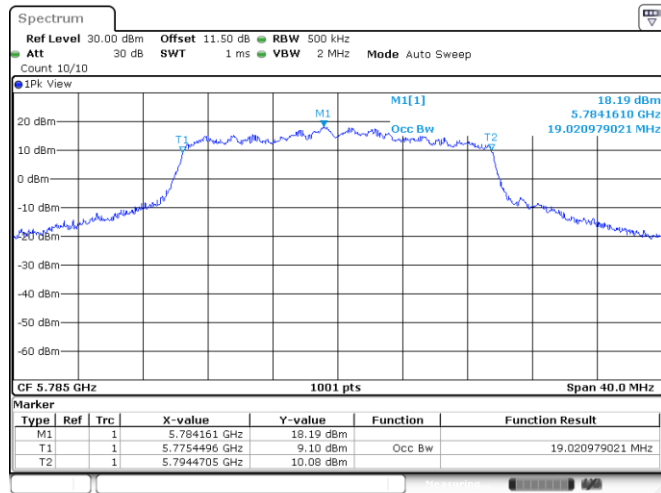

Channel 157

Channel 165

Date: 14.AUG.2022 18:04:21