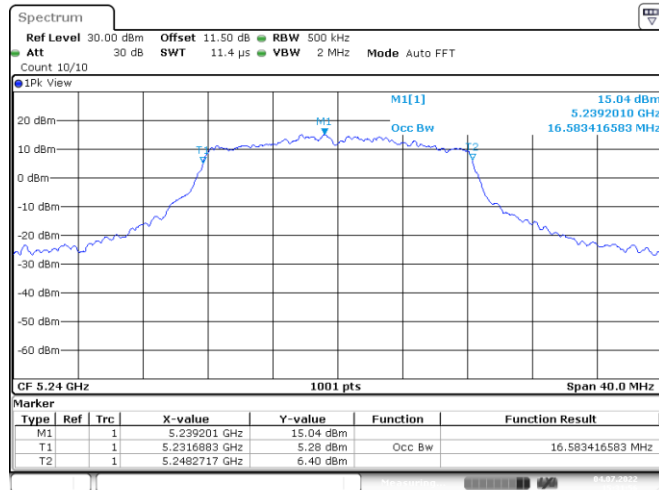

<Chain 0>

<Chain 1>

Test Result of 99% Occupied Bandwidth

802.11a

Band	Channel	Frequency (MHz)	99% Bandwidth (MHz)	
			Chain 0	Chain 1
U-NII-1	36	5180	16.46	16.86
	40	5200	16.46	16.78
	48	5240	16.58	16.78
U-NII-3	149	5745	17.74	17.90
	157	5785	17.22	17.50
	165	5825	17.22	17.50

<Chain 0>

802.11a
Channel 48
Channel 149

Date: 4 JUL 2022 15:31:56

Date: 14.AUG.2022 17:50:29

Channel 157
Channel 165

Date: 14.AUG.2022 17:53:00

Date: 14.AUG.2022 17:55:35

<Chain 1>