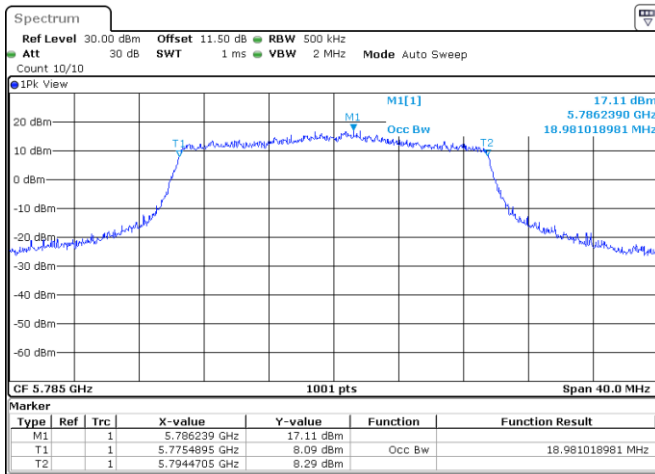

Channel 157

Channel 165

Date: 14.AUG.2022 16:58:03

Date: 14.AUG.2022 17:00:26