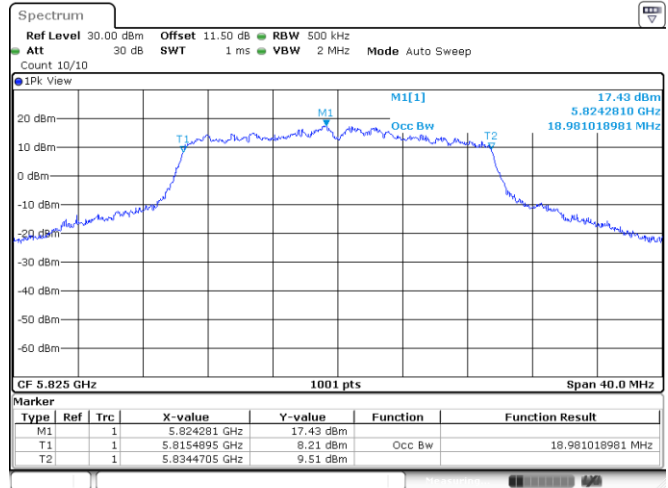

Date: 14.AUG.2022 18:07:42