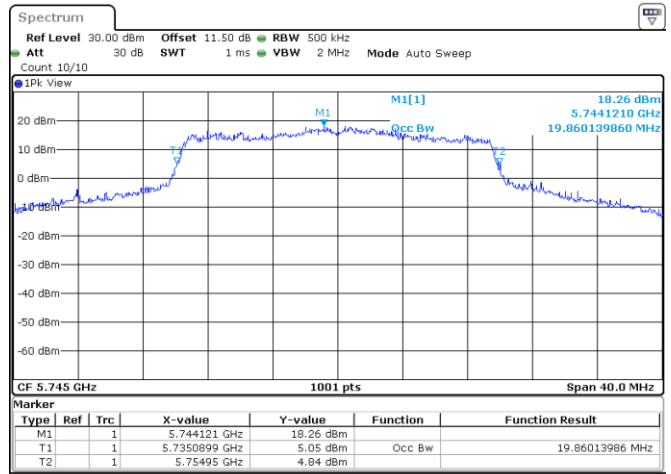

<Chain 0>

<Chain 1>

802.11ax HE80_OFDM

Band	Channel	Frequency (MHz)	99% Bandwidth (MHz)	
			Chain 0	Chain 1
U-NII-1	42	5210	76.72	76.88
U-NII-3	155	5775	77.04	77.68

<Chain 0>

<Chain 1>

802.11ax HE20_OFDMA

Band	Channel	Frequency (MHz)	99% Bandwidth (MHz)	
			Chain 0	Chain 1
U-NII-1	36	5180	18.94	19.02
	40	5200	19.10	19.14
	48	5240	19.06	19.62
U-NII-3	149	5745	19.86	20.02
	157	5785	18.98	19.06
	165	5825	18.98	19.06

<Chain 0>

802.11ax HE20_OFDMA
Channel 48
Channel 149

Date: 14.AUG.2022 16:50:07

Date: 14.AUG.2022 16:53:14

Channel 157
Channel 165

Date: 14.AUG.2022 16:58:03

Date: 14.AUG.2022 17:00:26

<Chain 1>