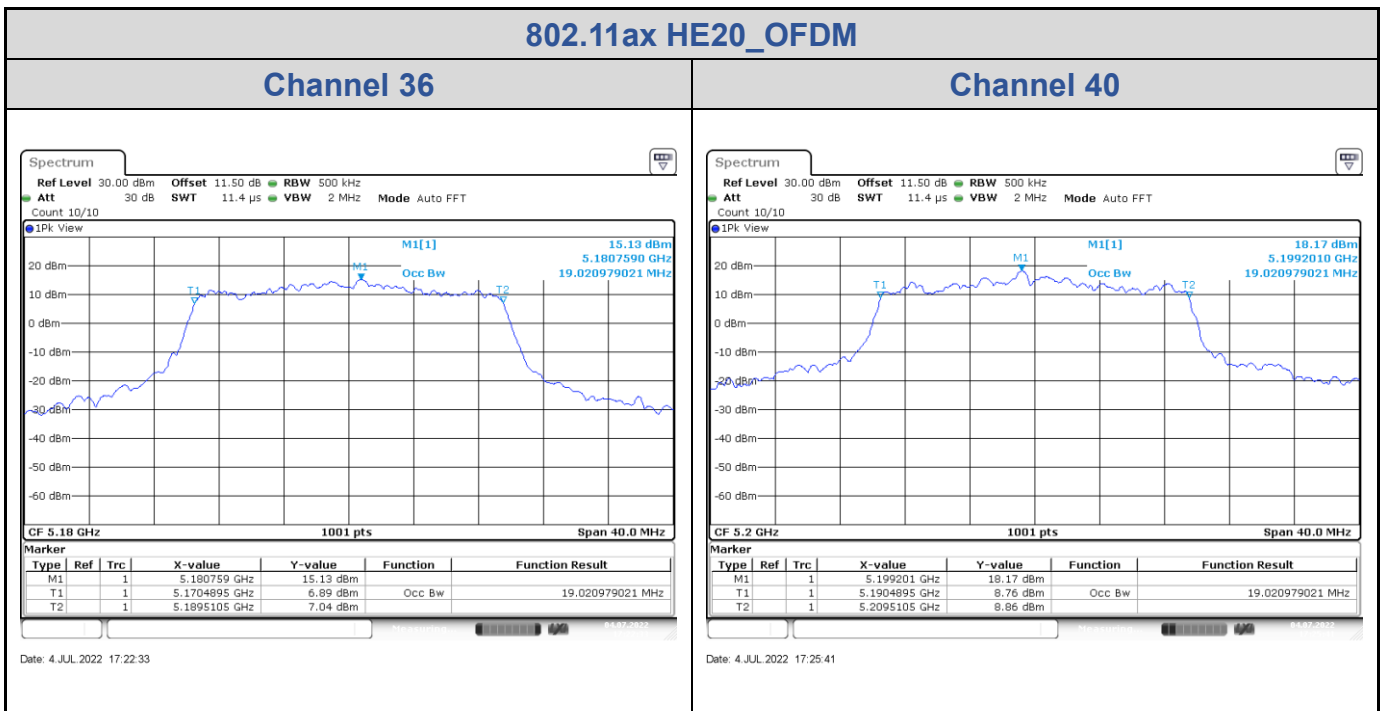

802.11ax HE20_OFDM

Band	Channel	Frequency (MHz)	99% Bandwidth (MHz)	
			Chain 0	Chain 1
U-NII-1	36	5180	19.02	19.26
	40	5200	19.02	20.38
	48	5240	19.02	19.34
U-NII-3	149	5745	19.34	19.46
	157	5785	19.02	19.26
	165	5825	18.90	18.98

<Chain 0>