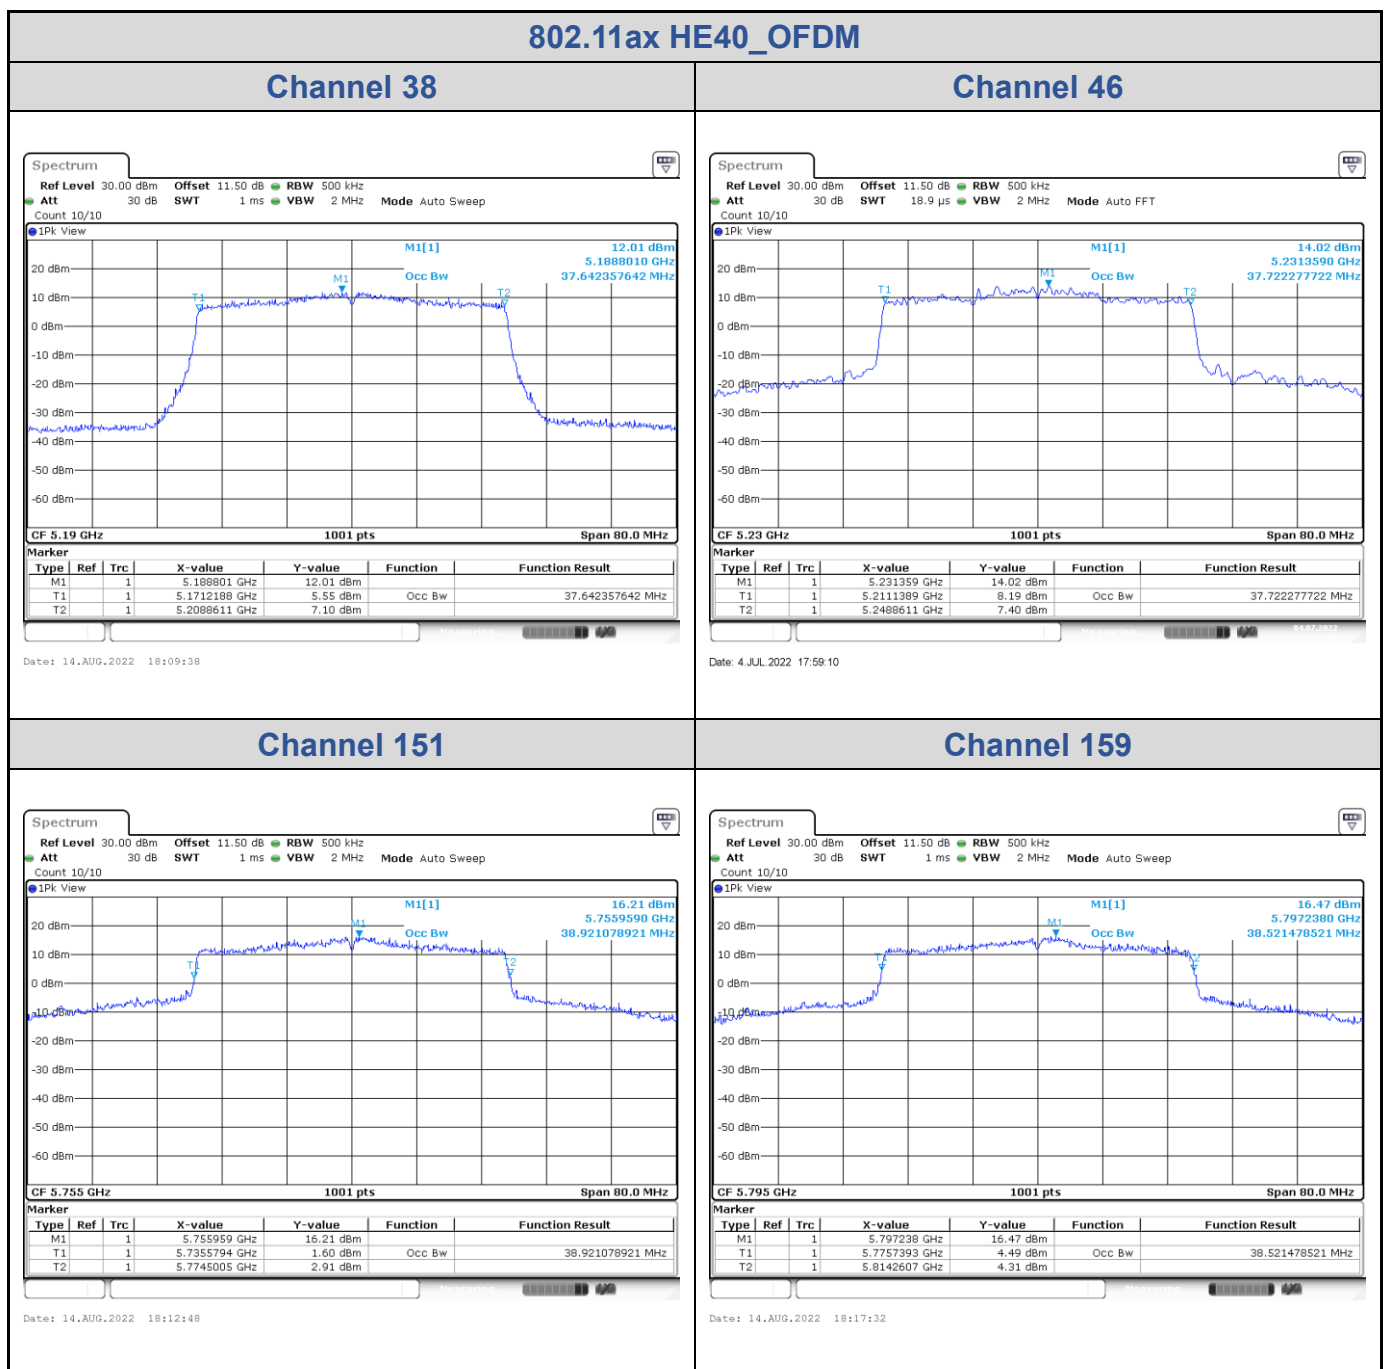

802.11ax HE40_OFDM

Band	Channel	Frequency (MHz)	99% Bandwidth (MHz)	
			Chain 0	Chain 1
U-NII-1	38	5190	37.64	37.64
	46	5230	37.72	38.60
U-NII-3	151	5755	38.92	39.88
	159	5795	38.52	38.52

<Chain 0>