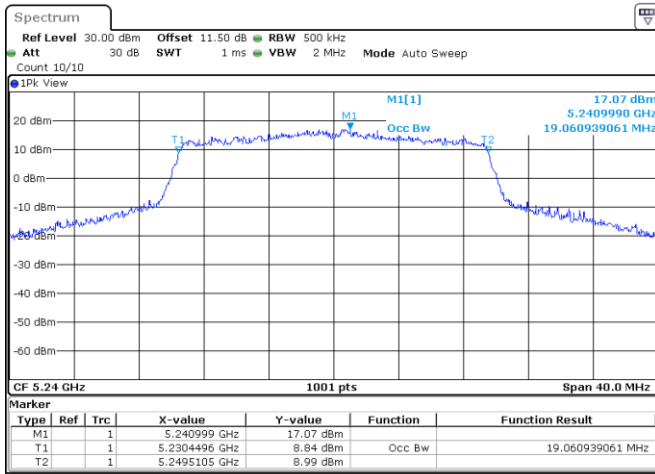

802.11ax HE20_OFDMA

Channel 48

Channel 149

Date: 14.AUG.2022 16:50:07

Date: 14.AUG.2022 16:53:14