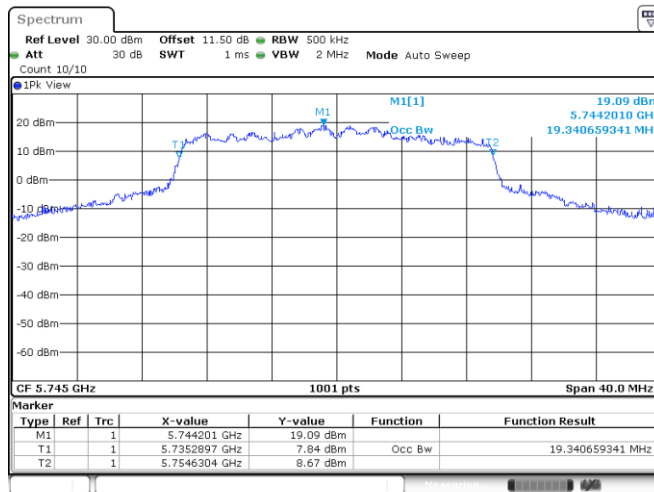

Date: 14.AUG.2022 17:59:58