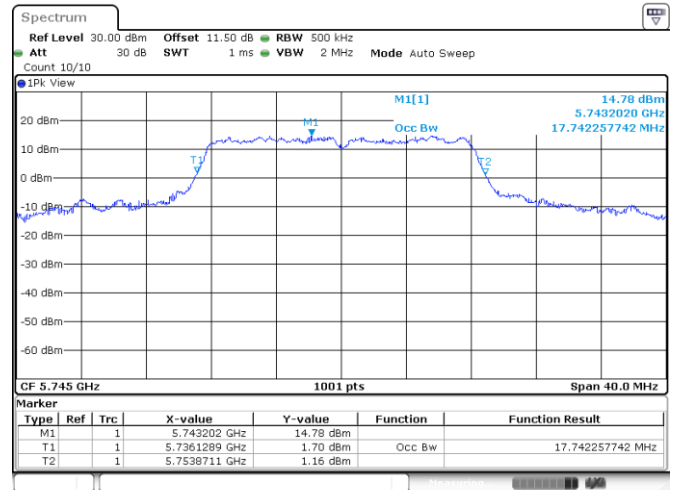

<Chain 0>

<Chain 1>

Test Result of 99% Occupied Bandwidth

802.11a

Band	Channel	Frequency (MHz)	99% Bandwidth (MHz)	
			Chain 0	Chain 1
U-NII-1	36	5180	16.46	16.86
	40	5200	16.46	16.78
	48	5240	16.58	16.78
U-NII-3	149	5745	17.74	17.90
	157	5785	17.22	17.50
	165	5825	17.22	17.50

<Chain 0>

802.11a
Channel 48
Channel 149

Date: 4 JUL 2022 15:31:56

Date: 14.AUG.2022 17:50:29

Channel 157
Channel 165

Date: 14.AUG.2022 17:53:00

Date: 14.AUG.2022 17:55:35

<Chain 1>