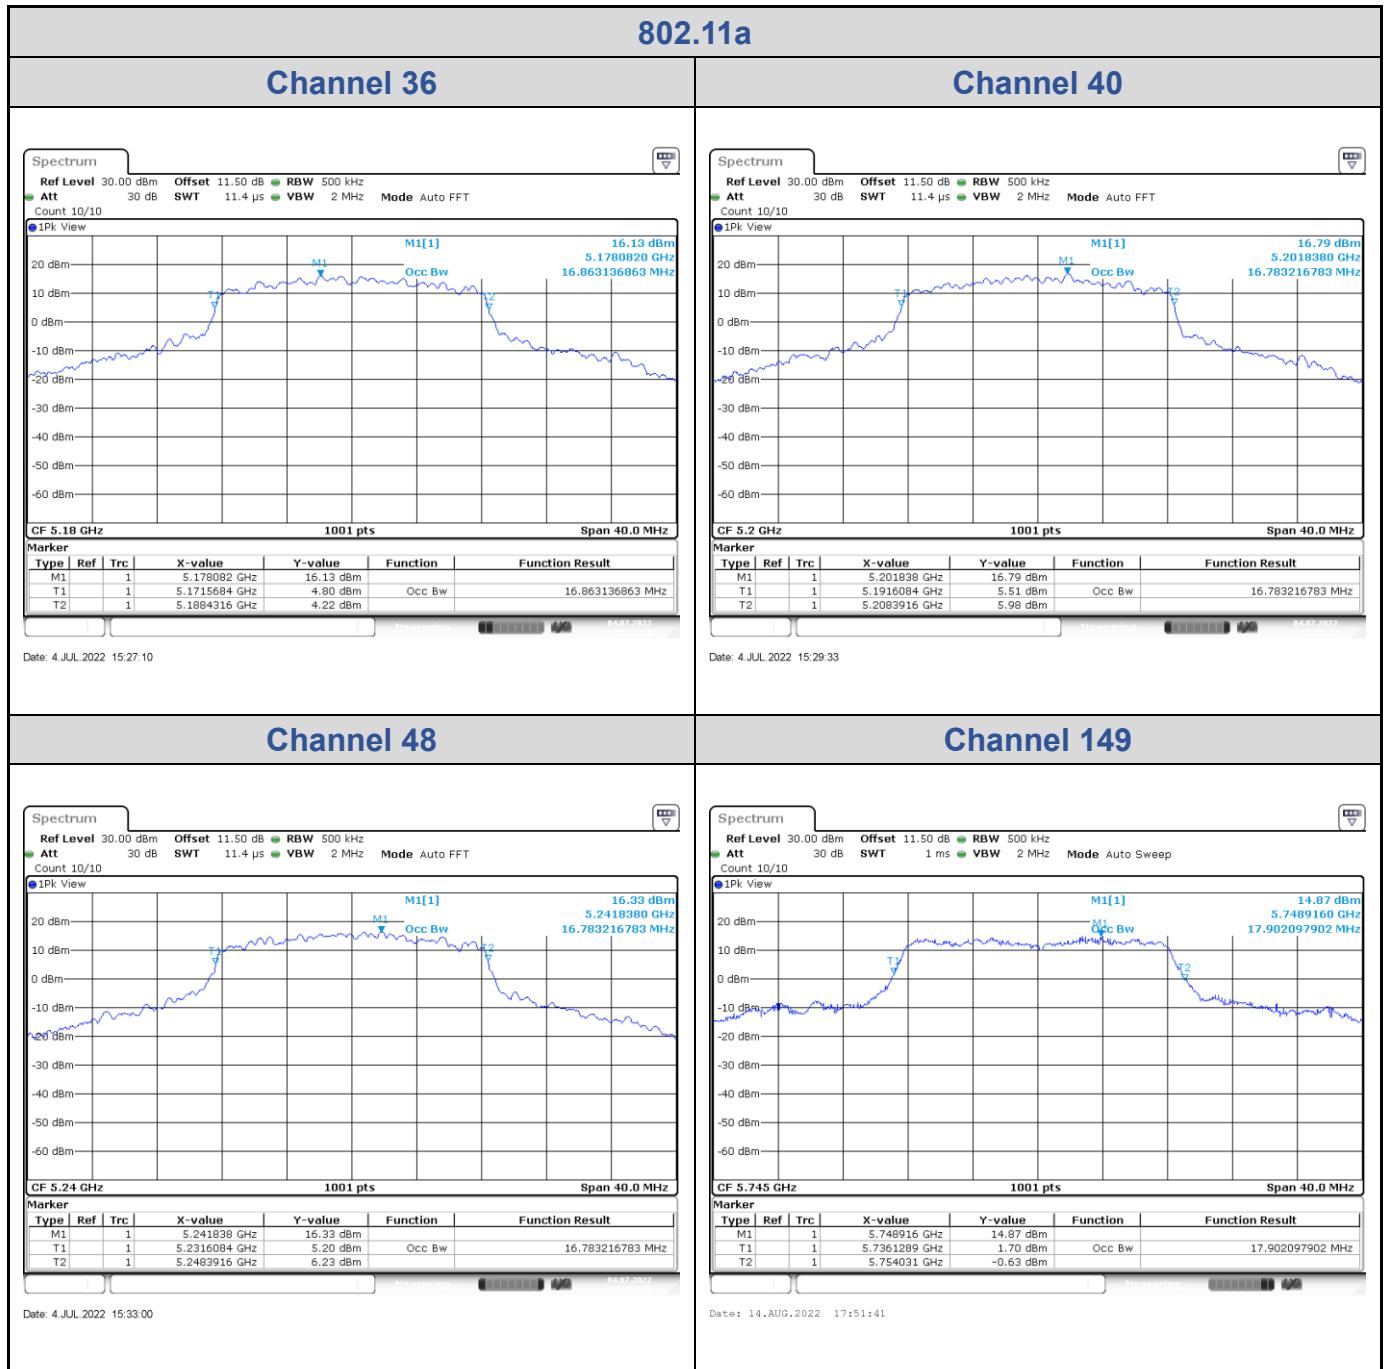

<Chain 0>

802.11a
Channel 48
Channel 149

Date: 4 JUL 2022 15:31:56

Date: 14.AUG.2022 17:50:29

Channel 157
Channel 165

Date: 14.AUG.2022 17:53:00

Date: 14.AUG.2022 17:55:35

<Chain 1>