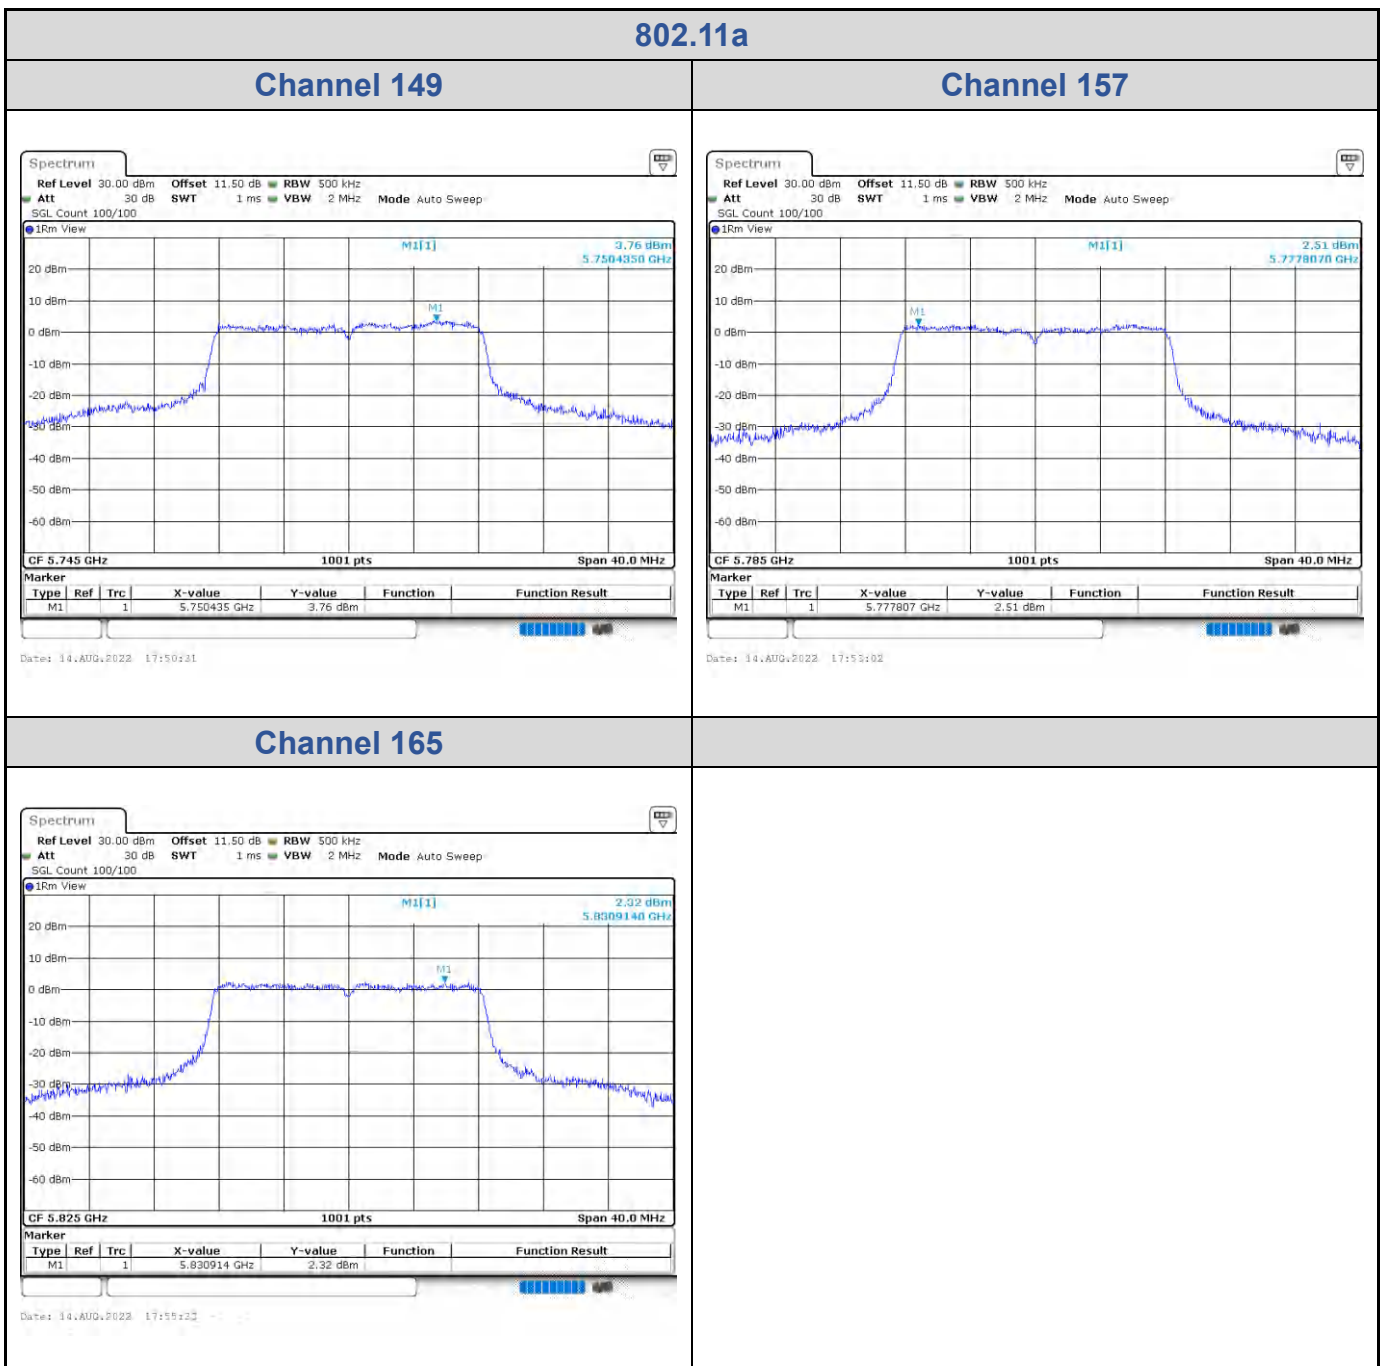

Test Result of Power Spectral Density

802.11a

Band	Channel	Frequency (MHz)	PSD without Duty Factor (dBm/500kHz)		Total PSD with Duty Factor (dBm/500kHz)	Maximum Limit (dBm/500kHz)	Pass / Fail
			Chain 0	Chain 1			
U-NII-3	149	5745	3.76	3.61	7.07	26.88	Pass
	157	5785	2.51	3.39	6.36	26.88	Pass
	165	5825	2.32	2.90	6.01	26.88	Pass

<Chain 0>