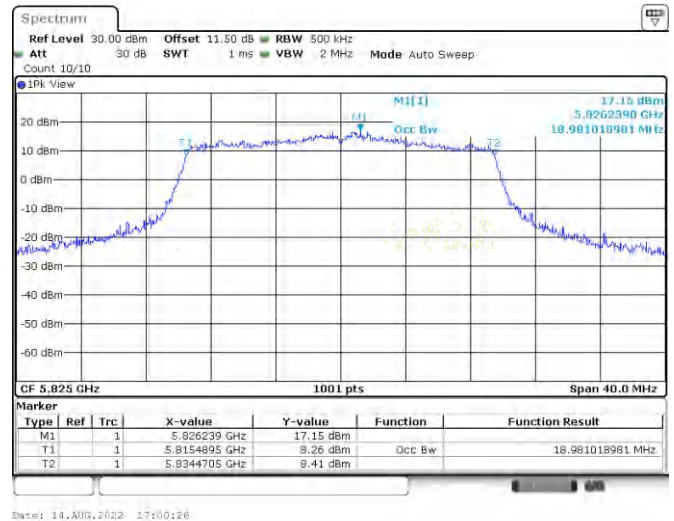

Channel 157

Channel 165