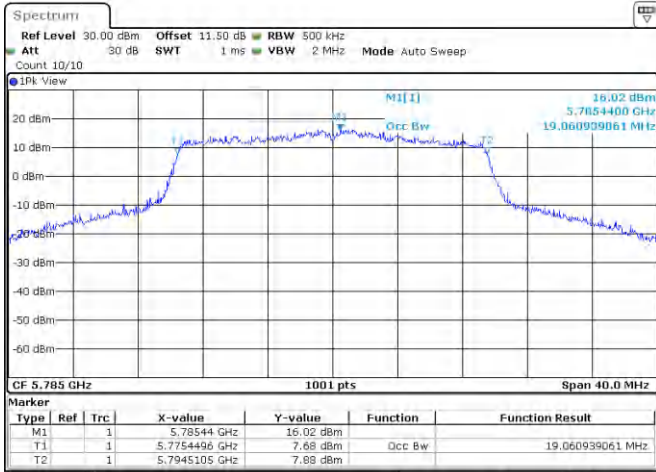

<Chain 0>

802.11ax HE20_OFDMA
Channel 48
Channel 149

Channel 157
Channel 165

<Chain 1>

802.11ax HE20_OFDMA

Channel 157

Channel 165

Date: 14.AUG.2022 16:58:57