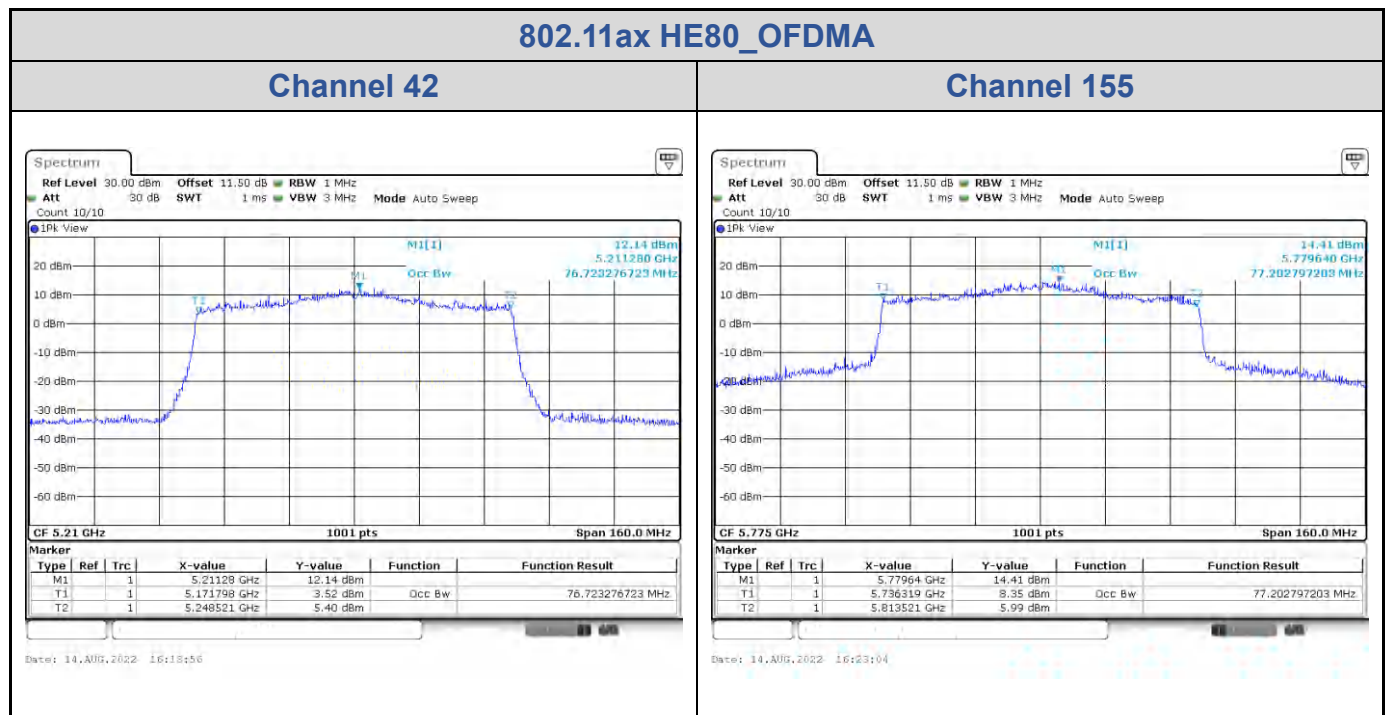

802.11ax HE80_OFDMA

Band	Channel	Frequency (MHz)	99% Bandwidth (MHz)	
			Chain 0	Chain 1
U-NII-1	42	5210	76.72	76.72
U-NII-3	155	5775	77.20	77.36

<Chain 0>