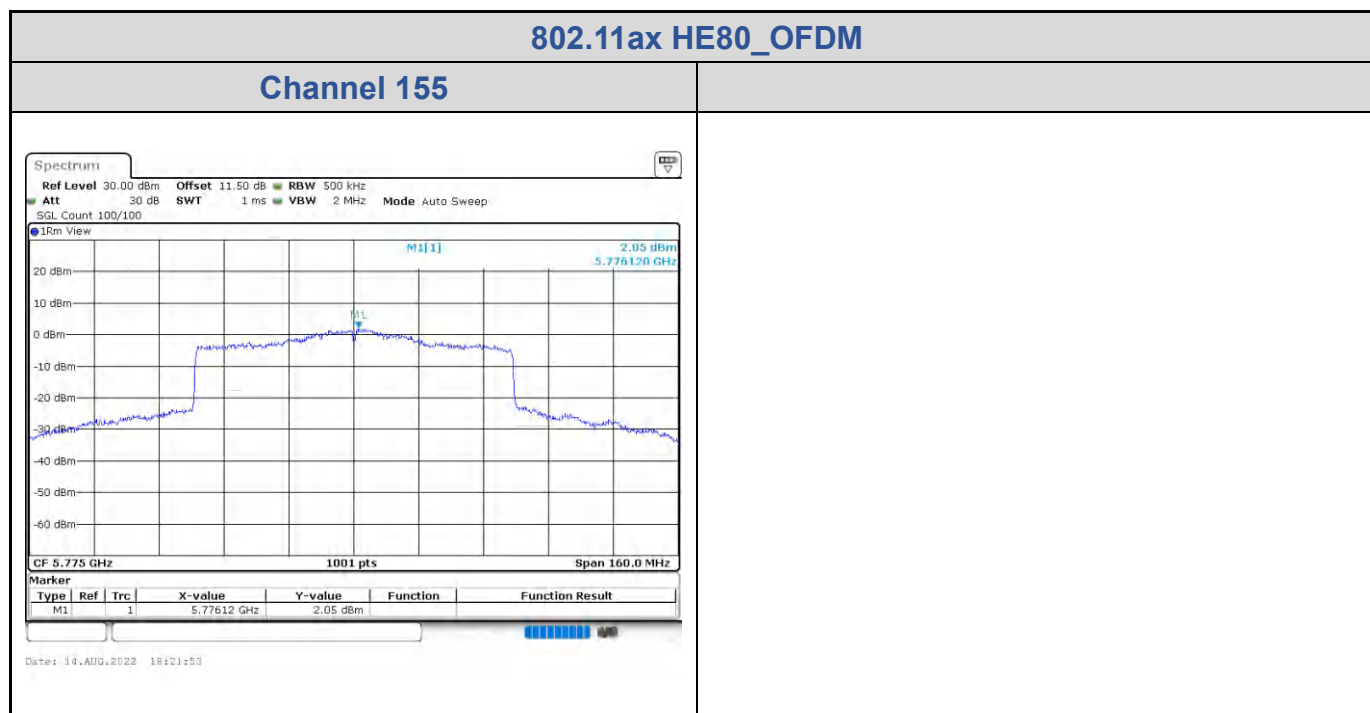

<Chain 1>