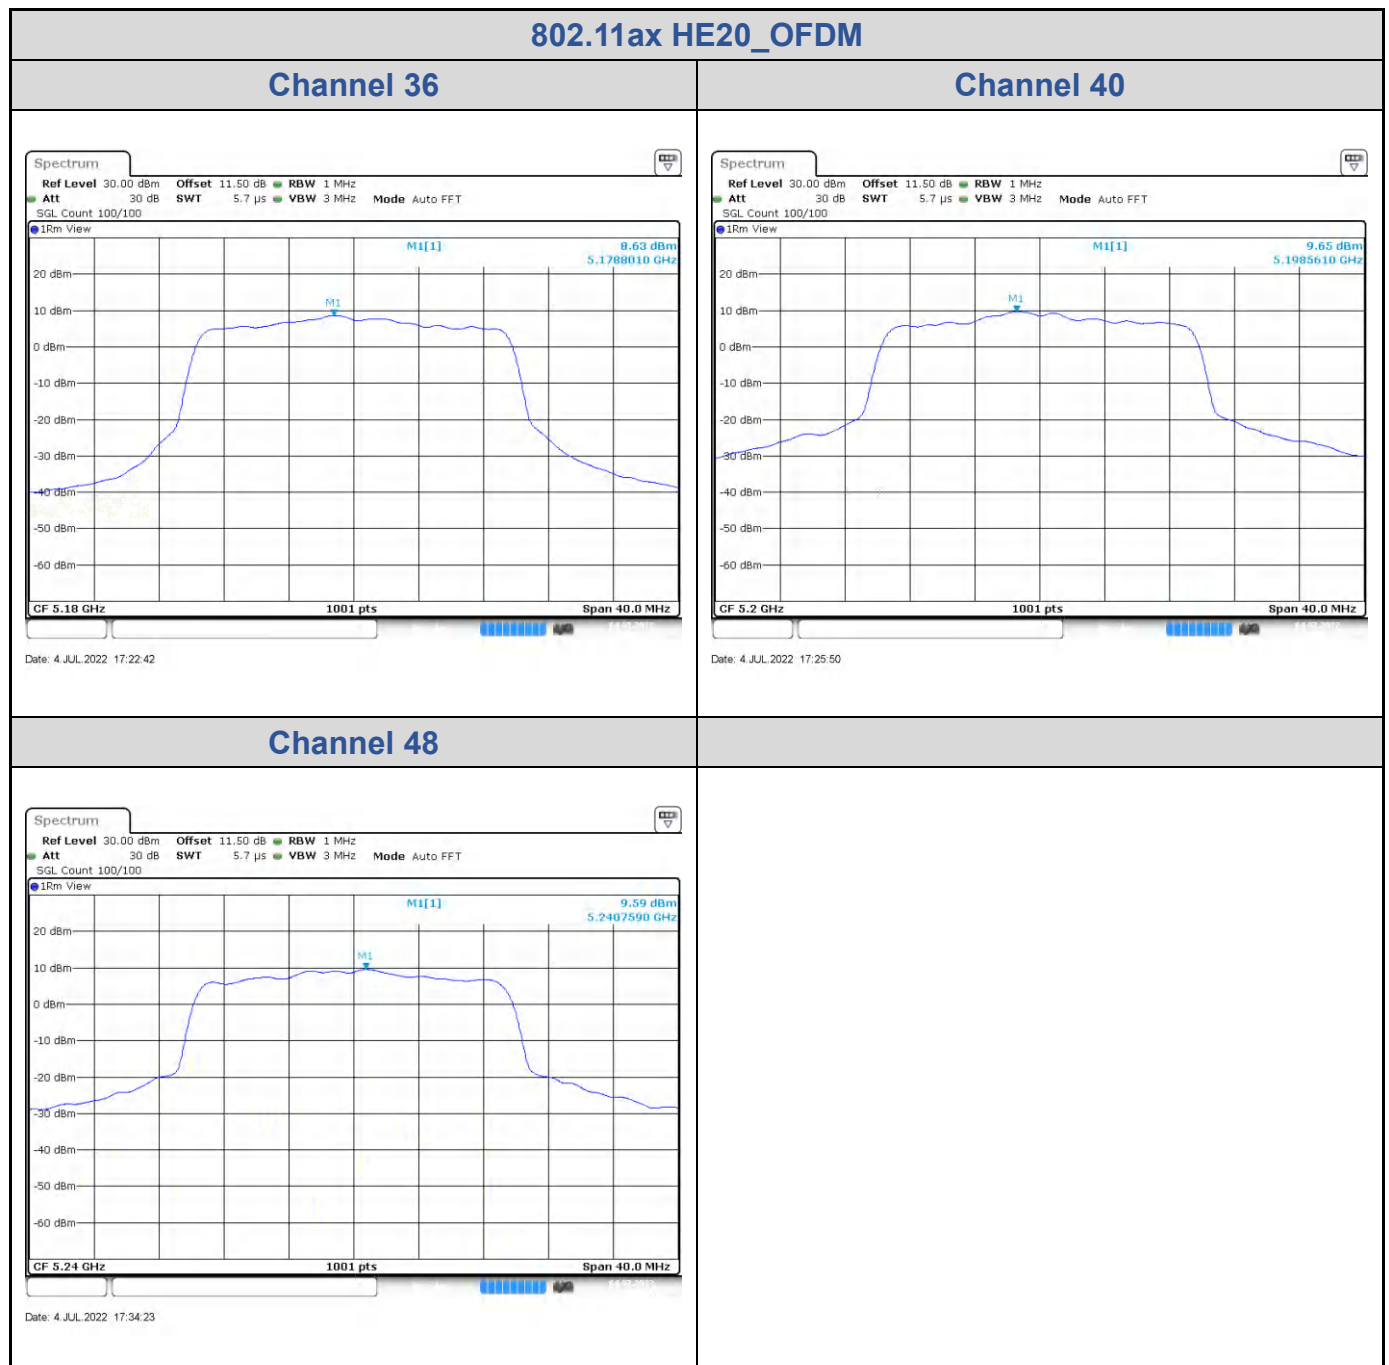

802.11ax HE20_OFDM

Band	Channel	Frequency (MHz)	PSD without Duty Factor (dBm/MHz)		Total PSD with Duty Factor (dBm/MHz)	Maximum Limit (dBm/MHz)	Pass / Fail
			Chain 0	Chain 1			
U-NII-1	36	5180	8.63	9.23	12.33	13.88	Pass
	40	5200	9.65	10.09	13.26	13.88	Pass
	48	5240	9.59	10.98	13.73	13.88	Pass

<Chain 0>