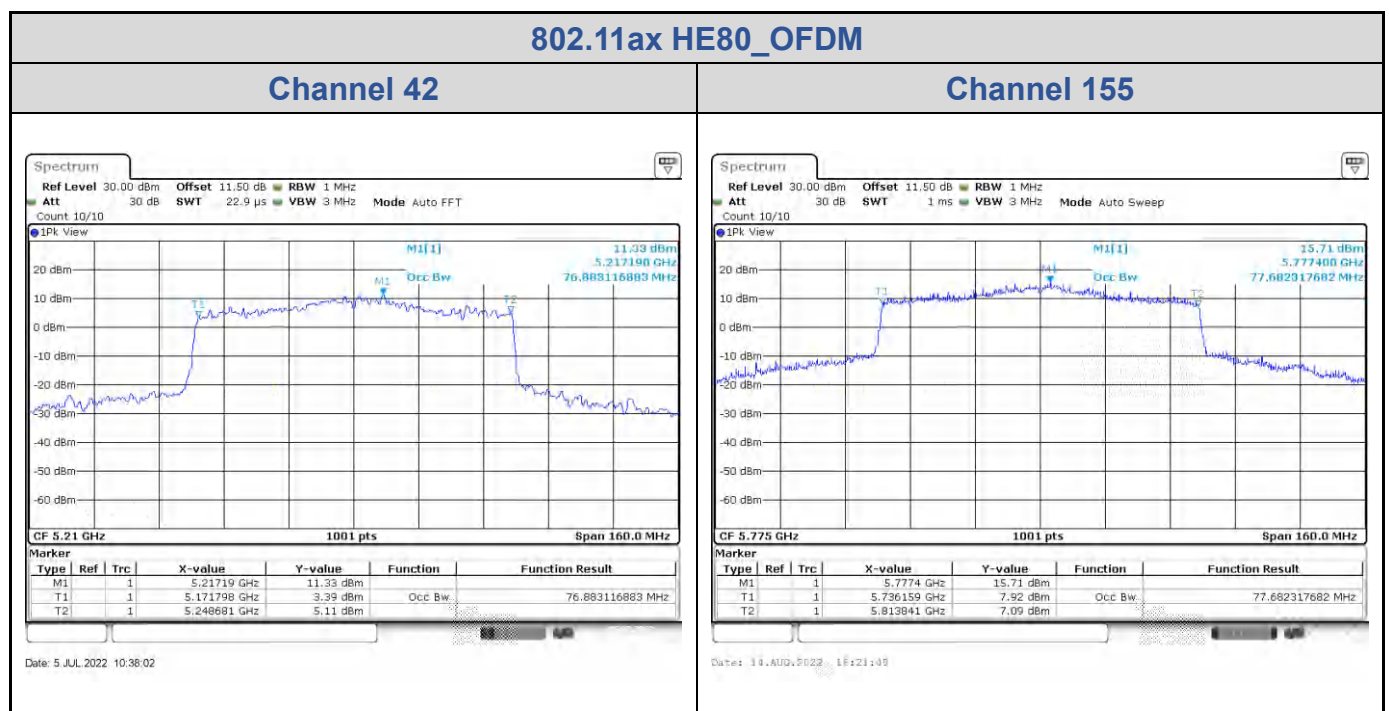

<Chain 1>