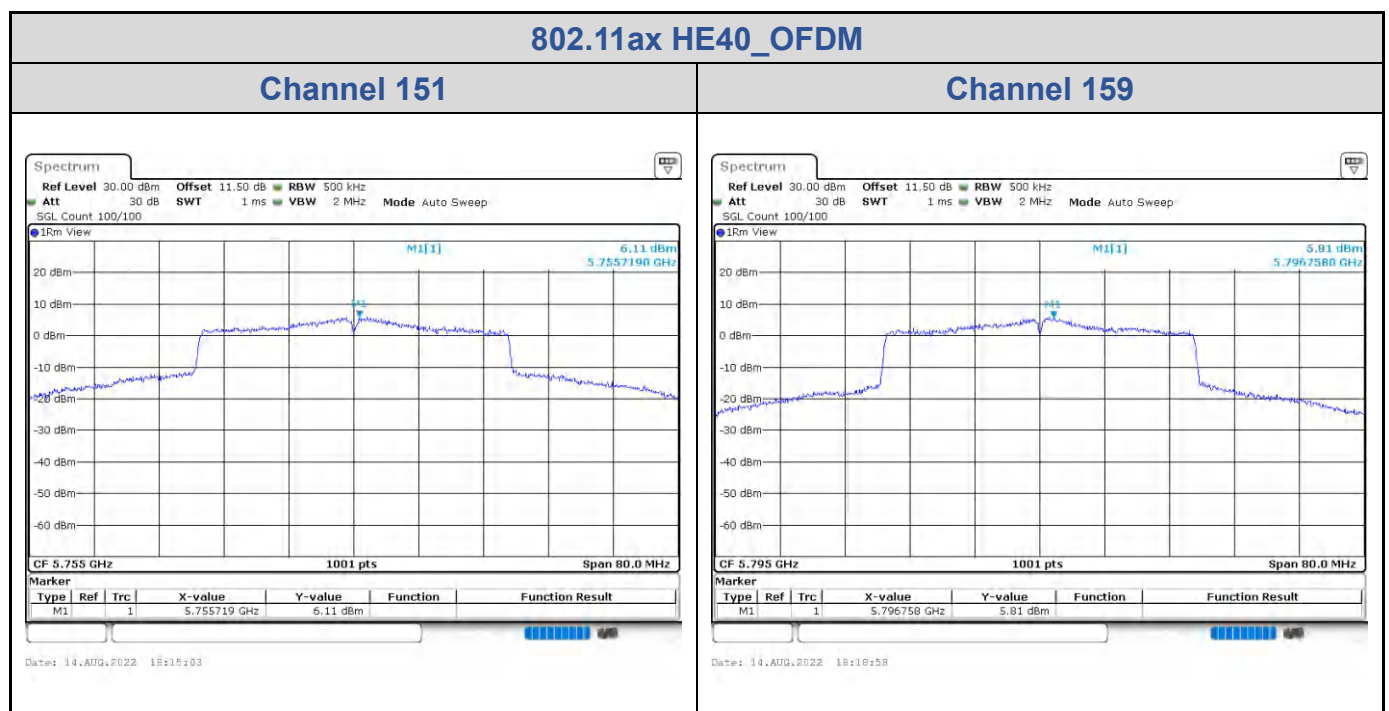

<Chain 1>