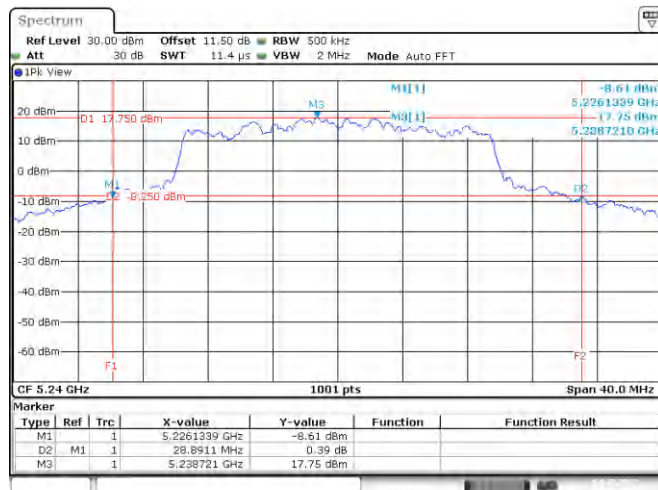

Channel 48

Date: 4 JUL 2022 17:35:04