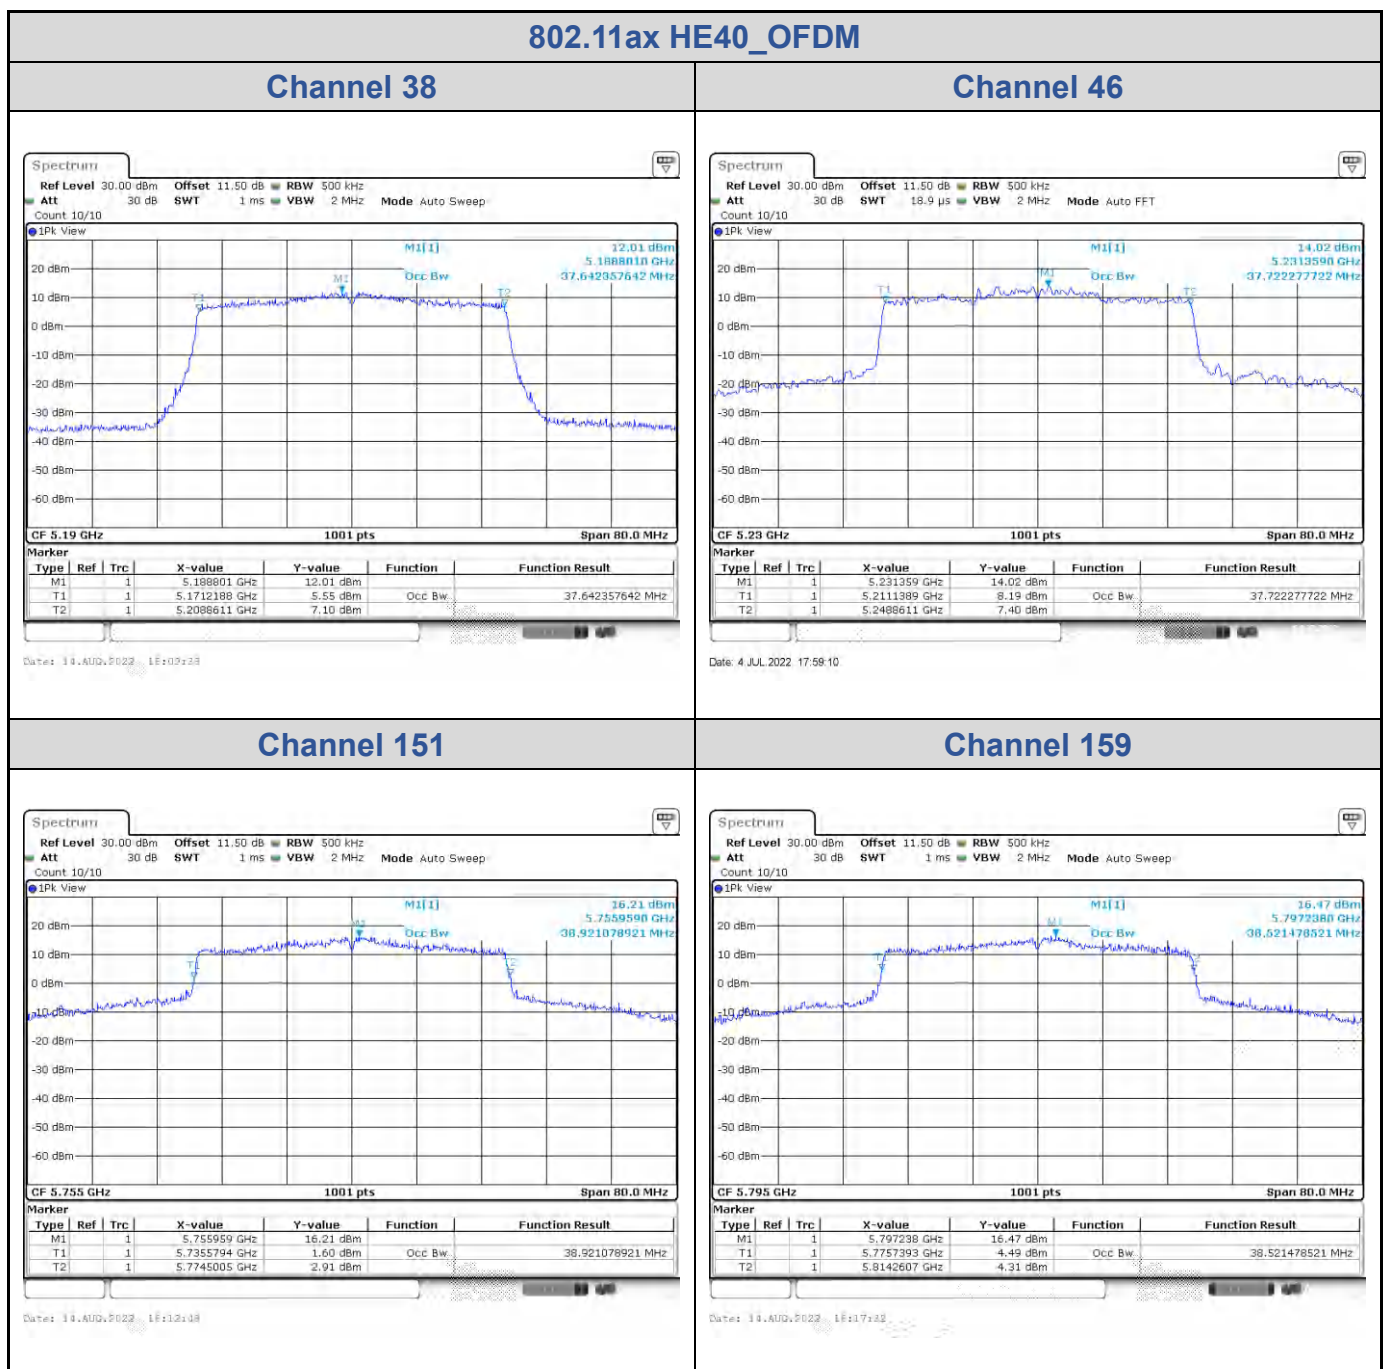

802.11ax HE40_OFDM

Band	Channel	Frequency (MHz)	99% Bandwidth (MHz)	
			Chain 0	Chain 1
U-NII-1	38	5190	37.64	37.64
	46	5230	37.72	38.60
U-NII-3	151	5755	38.92	39.88
	159	5795	38.52	38.52

<Chain 0>