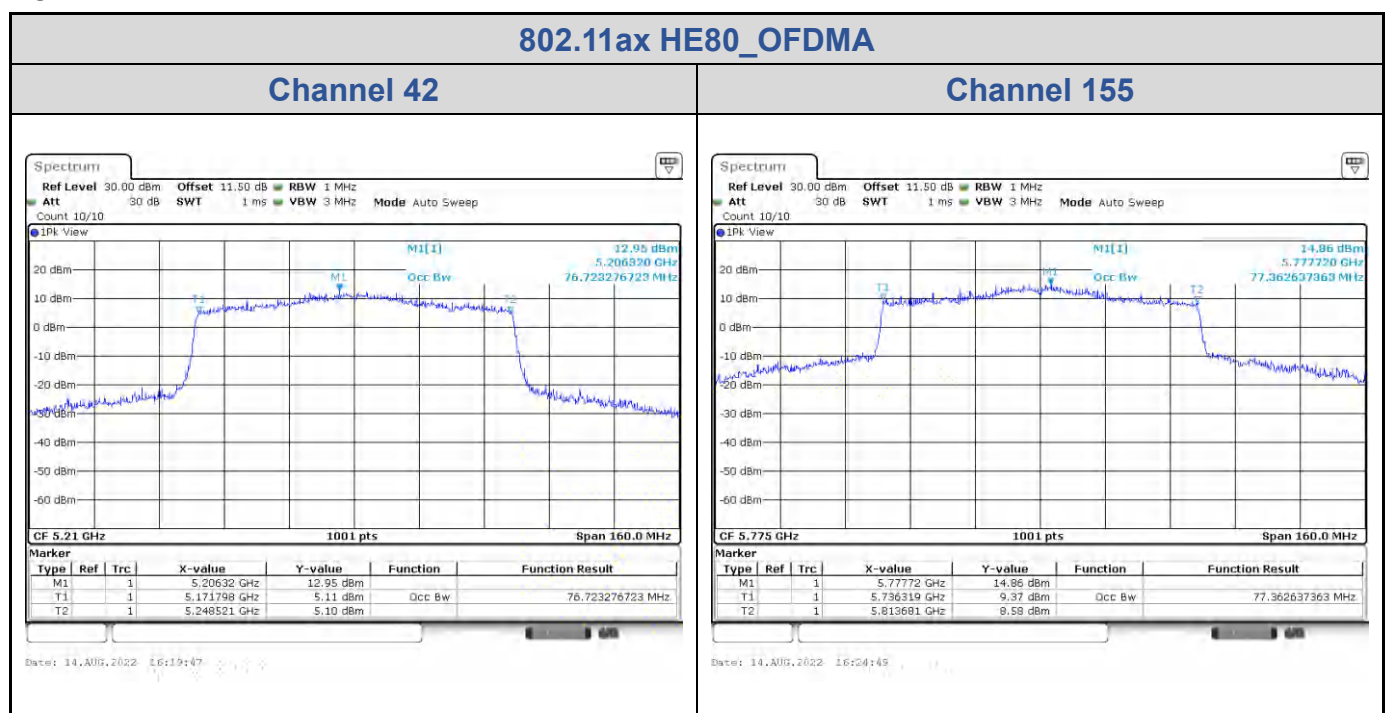

<Chain 1>