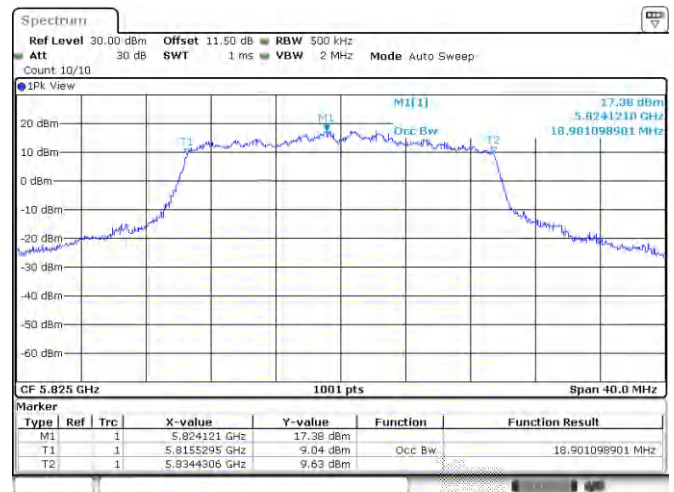

<Chain 0>

802.11ax HE20_OFDM
Channel 48

Date: 4 JUL 2022 17:34:15

Channel 149

Date: 14.AUG.2022 17:59:53

Channel 157

Date: 14.AUG.2022 18:04:21

Channel 165