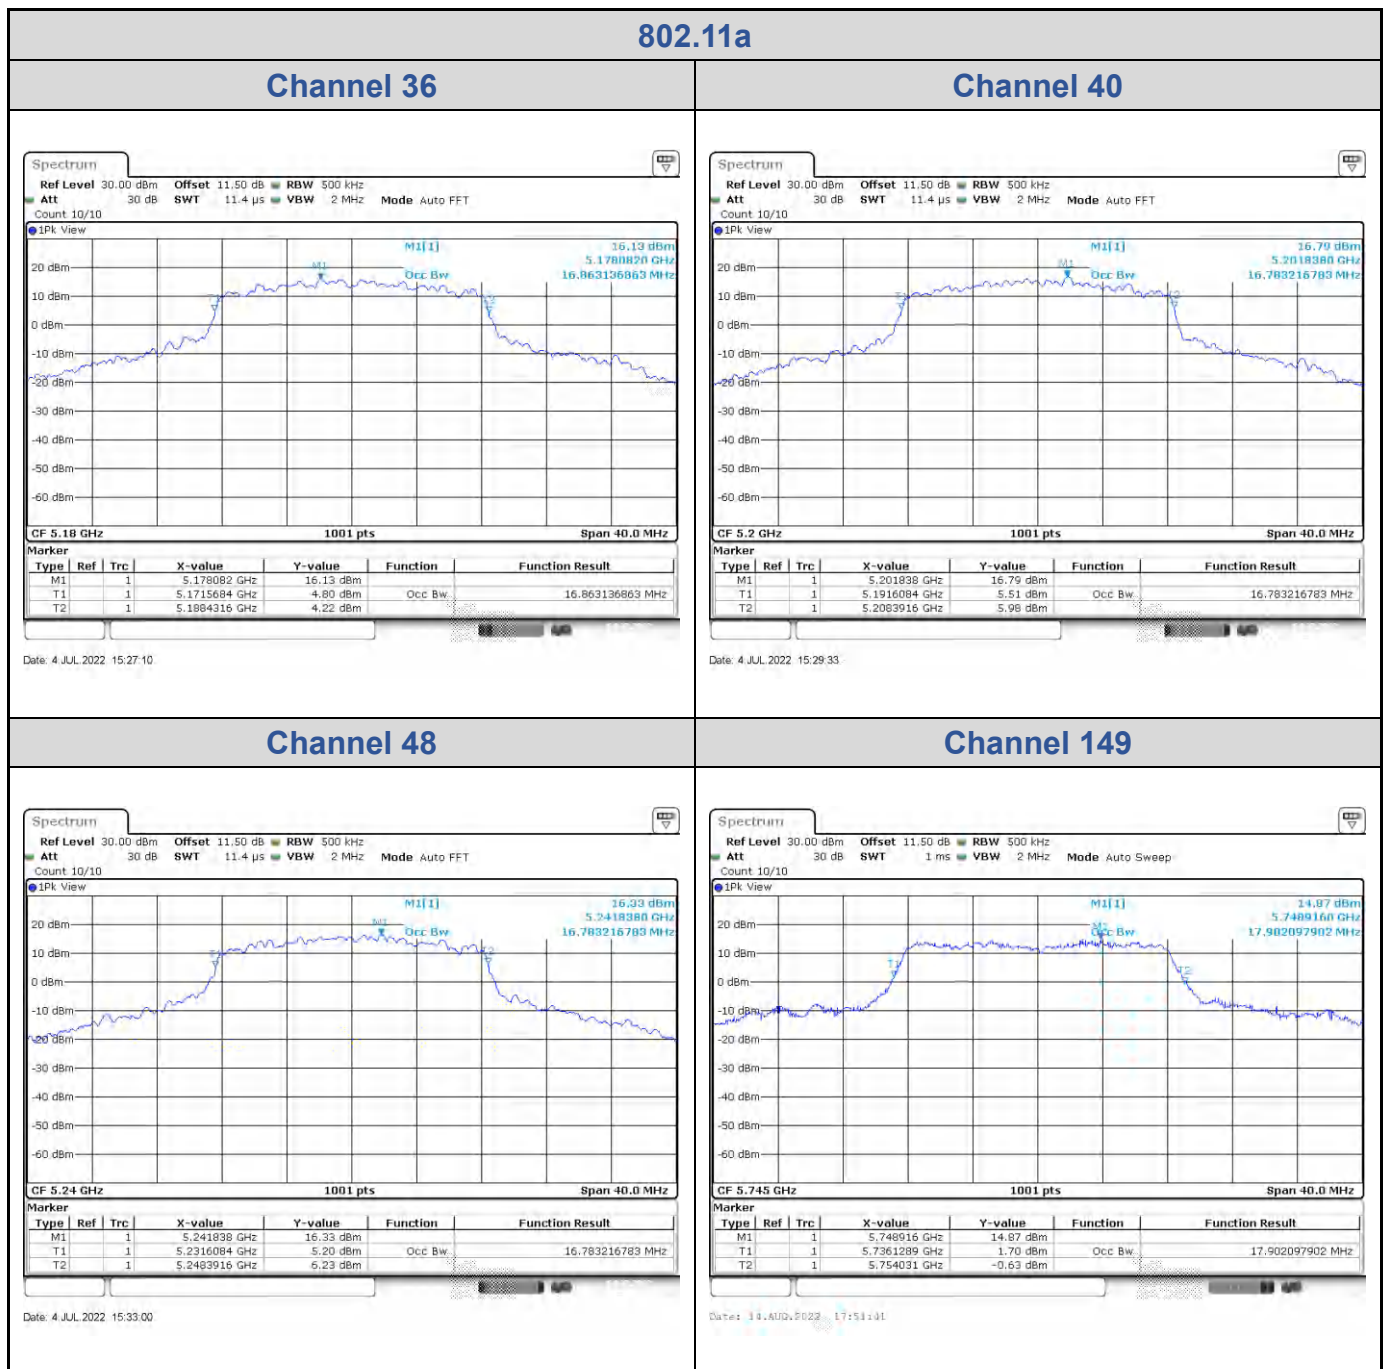

<Chain 0>

802.11a
Channel 48
Channel 149

Date: 4 JUL 2022 15:31:56

Date: 14.AUG.2022 17:50:23

Channel 157
Channel 165

Date: 14.AUG.2022 17:53:00

Date: 14.AUG.2022 17:55:25

<Chain 1>