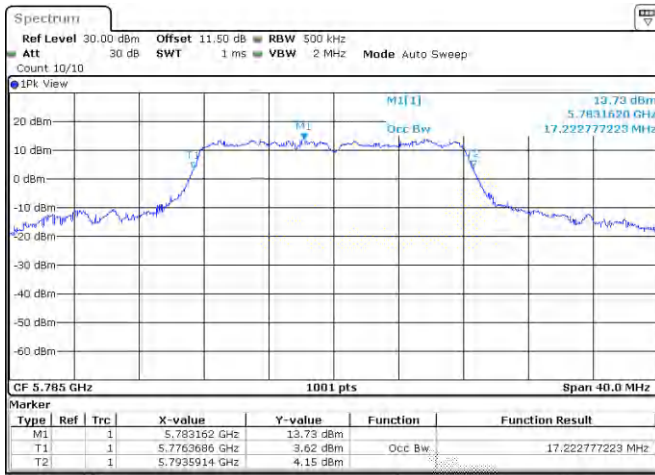

Channel 157

Channel 165

Date: 14.AUG.2022 17:53:00

Date: 14.AUG.2022 17:55:25