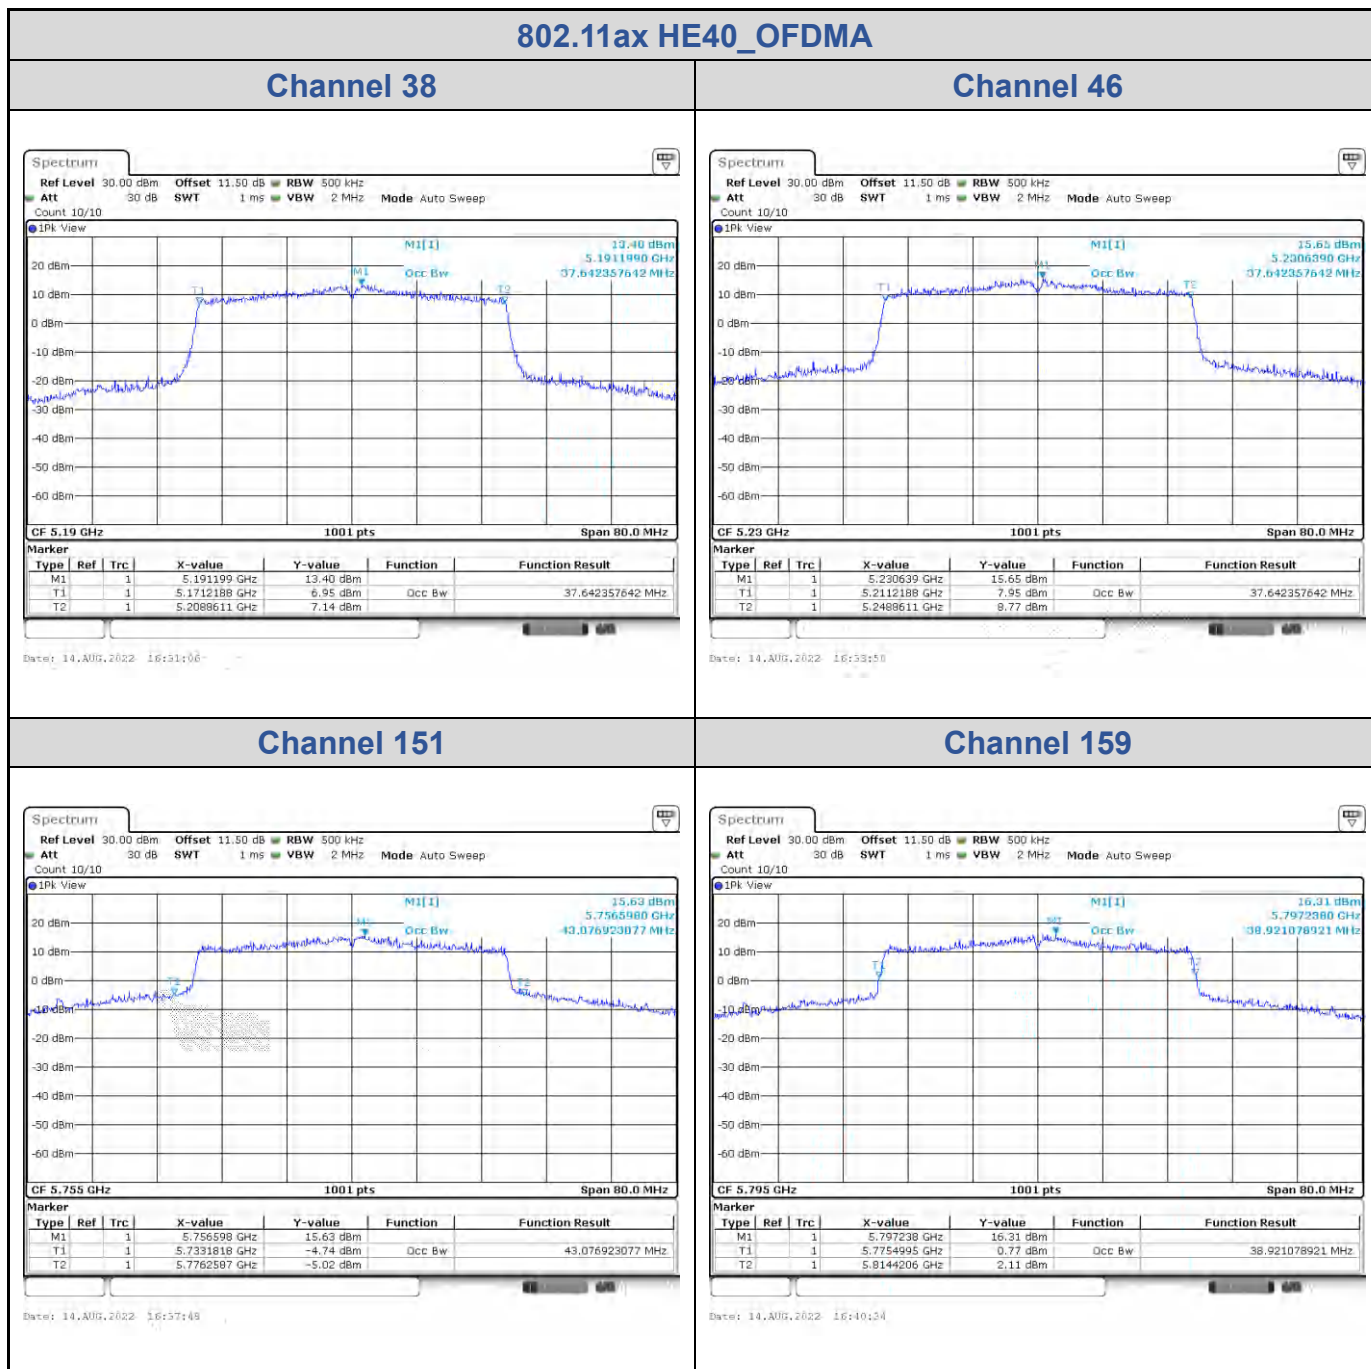

<Chain 1>

802.11ax HE80_OFDMA

Band	Channel	Frequency (MHz)	99% Bandwidth (MHz)	
			Chain 0	Chain 1
U-NII-1	42	5210	76.72	76.72
U-NII-3	155	5775	77.20	77.36

<Chain 0>