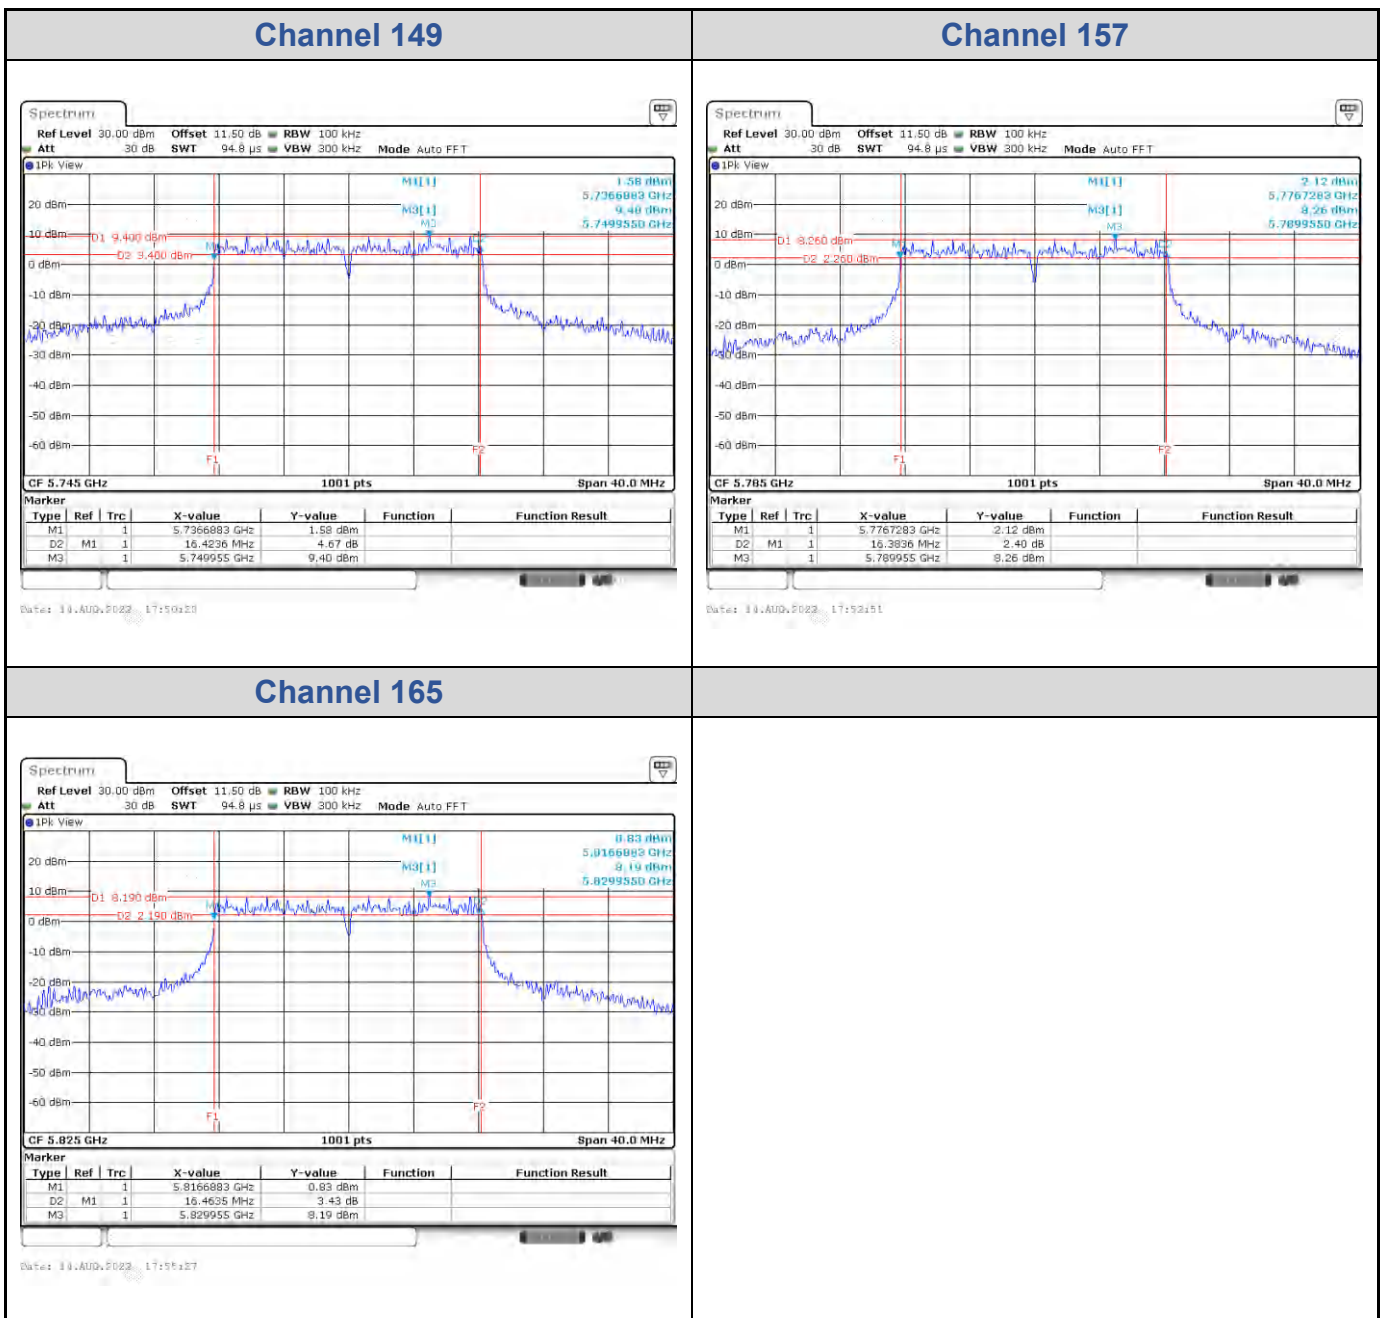

Test Result of 6 dB Bandwidth

802.11a

Band	Channel	Frequency (MHz)	6 dB Bandwidth (MHz)	
			Chain 0	Chain 1
U-NII-3	149	5745	16.42	16.38
	157	5785	16.38	16.42
	165	5825	16.46	16.42

<Chain 0>