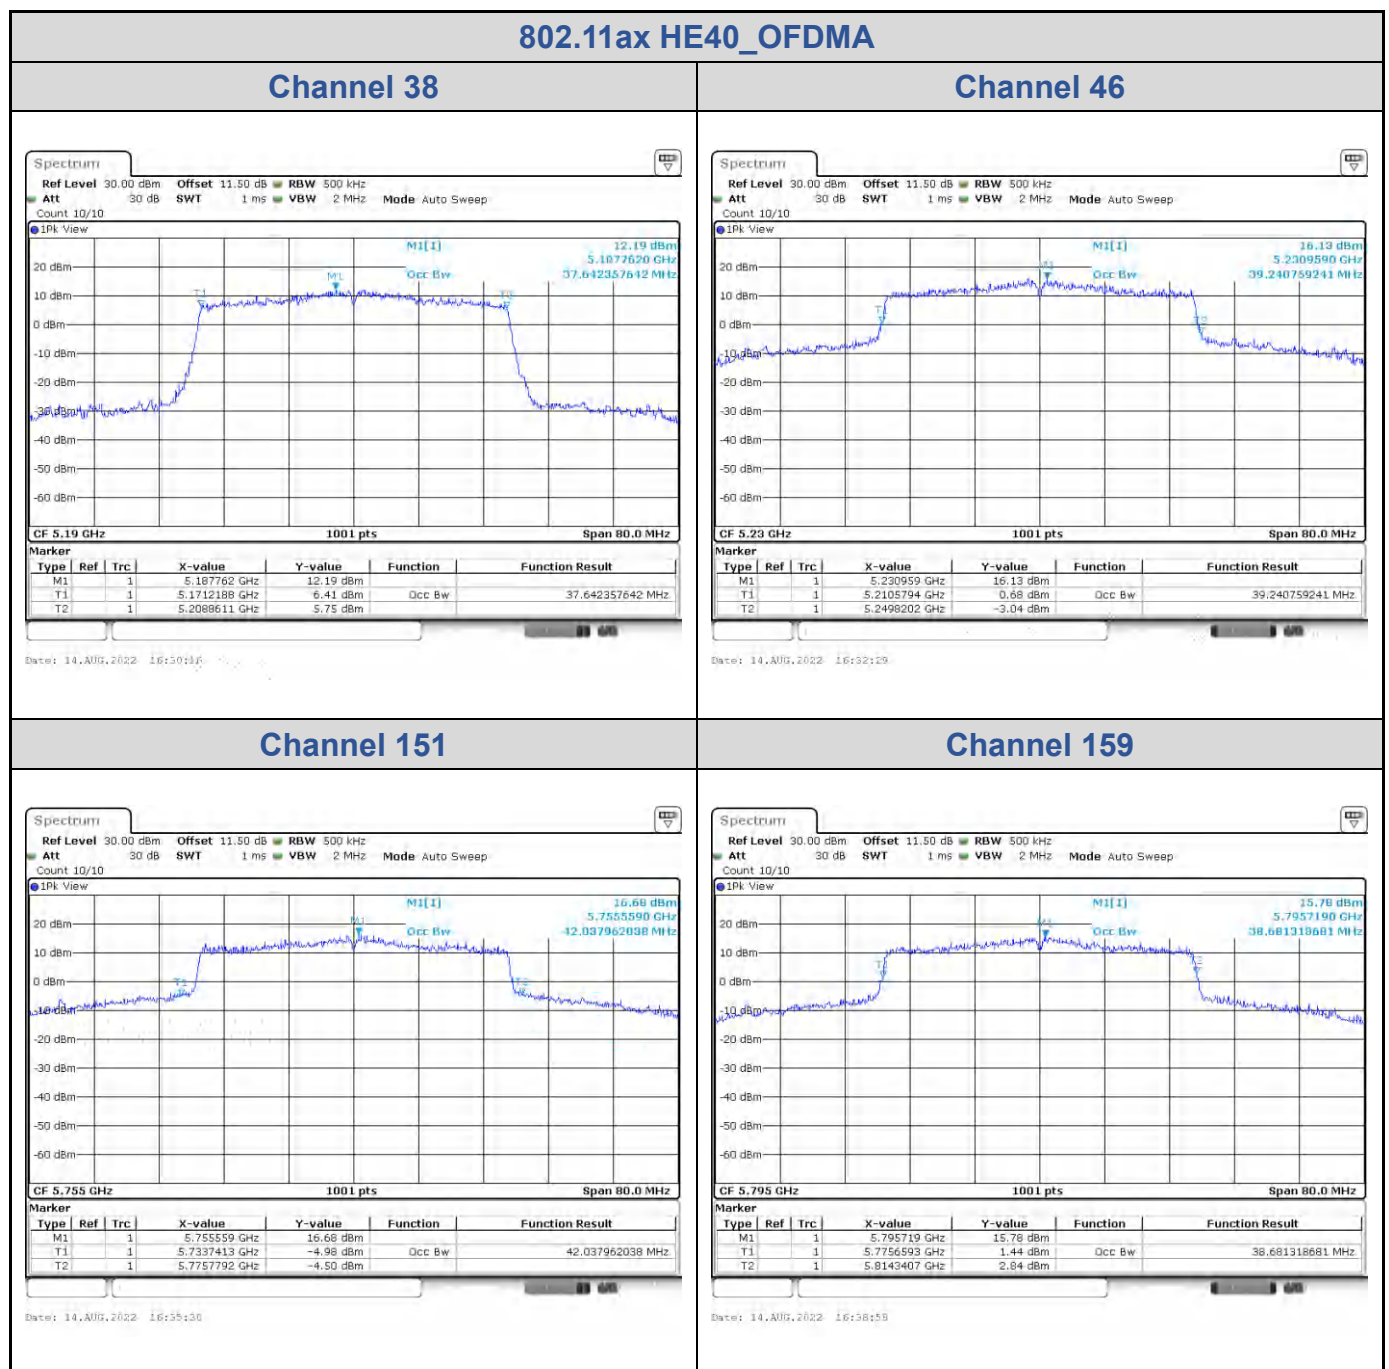

802.11ax HE40_OFDMA

Band	Channel	Frequency (MHz)	99% Bandwidth (MHz)	
			Chain 0	Chain 1
U-NII-1	38	5190	37.64	37.64
	46	5230	39.24	37.64
U-NII-3	151	5755	42.04	43.08
	159	5795	38.68	38.92

<Chain 0>