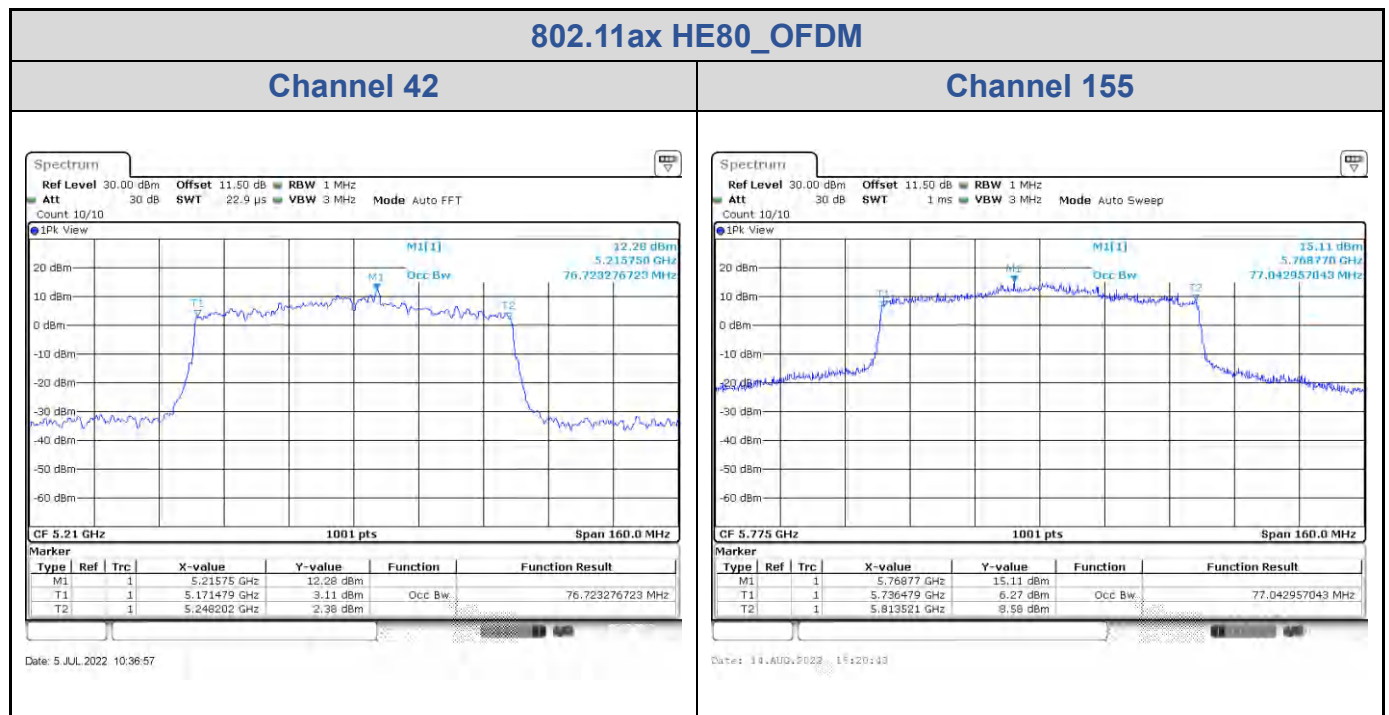

802.11ax HE80_OFDM

Band	Channel	Frequency (MHz)	99% Bandwidth (MHz)	
			Chain 0	Chain 1
U-NII-1	42	5210	76.72	76.88
U-NII-3	155	5775	77.04	77.68

<Chain 0>