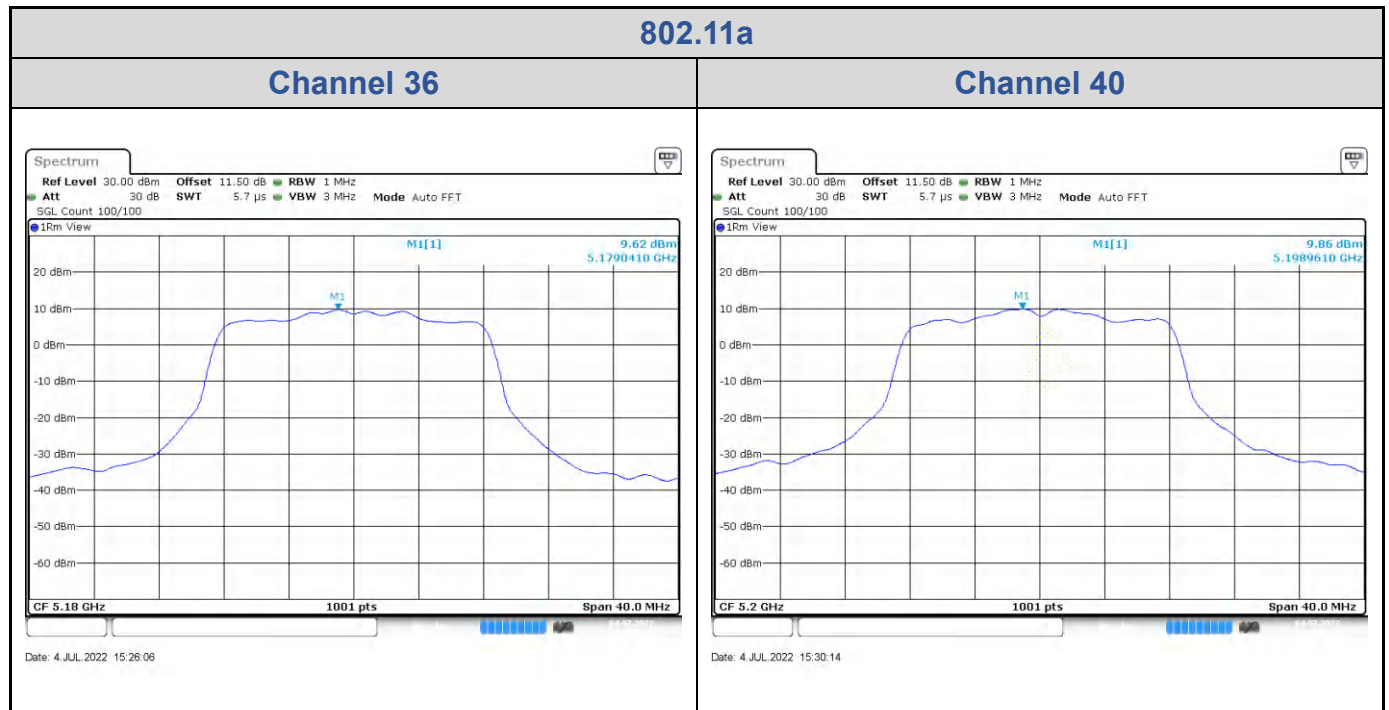

Test Result of Power Spectral Density

802.11a

Band	Channel	Frequency (MHz)	PSD without Duty Factor (dBm/MHz)		Total PSD with Duty Factor (dBm/MHz)	Maximum Limit (dBm/MHz)	Pass / Fail
			Chain 0	Chain 1			
U-NII-1	36	5180	9.62	10.96	13.73	13.88	Pass
	40	5200	9.86	10.64	13.66	13.88	Pass
	48	5240	9.45	10.27	13.27	13.88	Pass

<Chain 0>