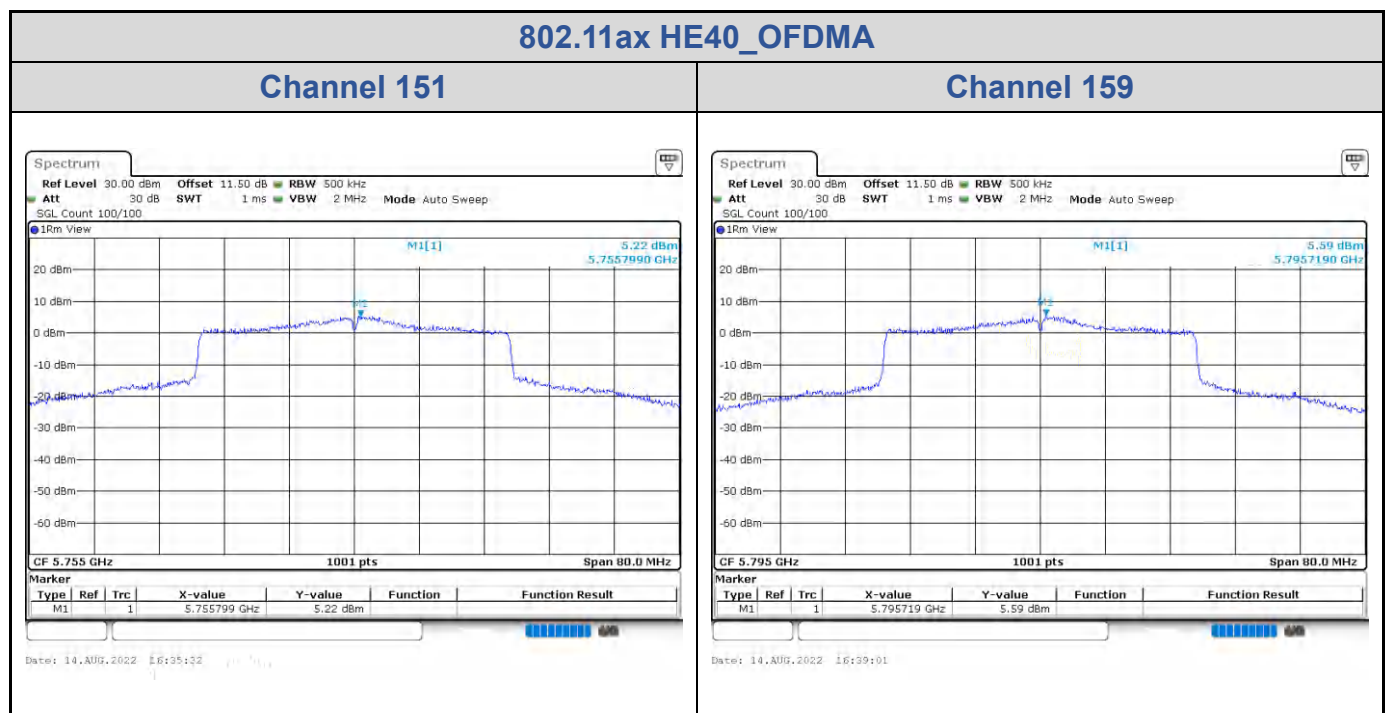

802.11ax HE40_OFDMA

Band	Channel	Frequency (MHz)	PSD without Duty Factor (dBm/500kHz)		Total PSD with Duty Factor (dBm/500kHz)	Maximum Limit (dBm/500kHz)	Pass / Fail
			Chain 0	Chain 1			
U-NII-3	151	5755	5.22	5.29	9.25	26.88	Pass
	159	5795	5.59	5.61	9.59	26.88	Pass

<Chain 0>