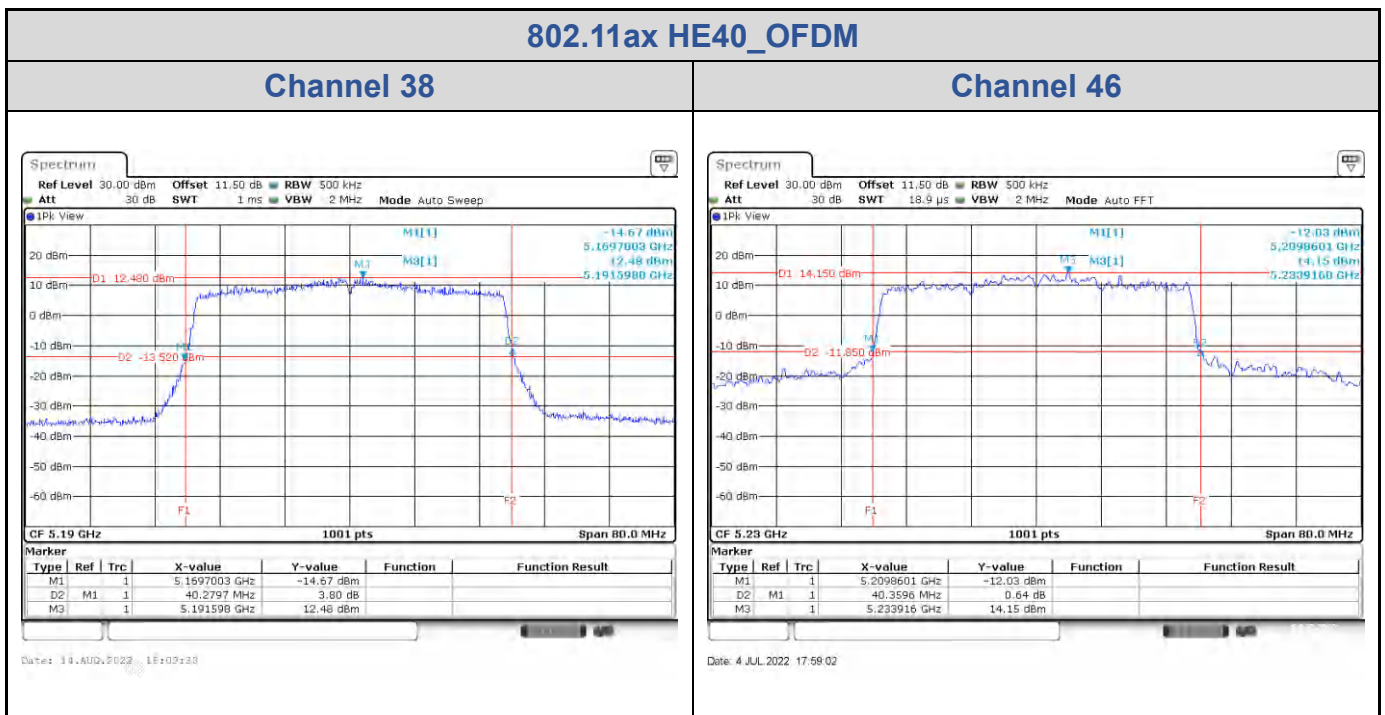

802.11ax HE40_OFDM

Band	Channel	Frequency (MHz)	26 dB Bandwidth (MHz)	
			Chain 0	Chain 1
U-NII-1	38	5190	40.28	40.52
	46	5230	40.36	67.93

<Chain 0>