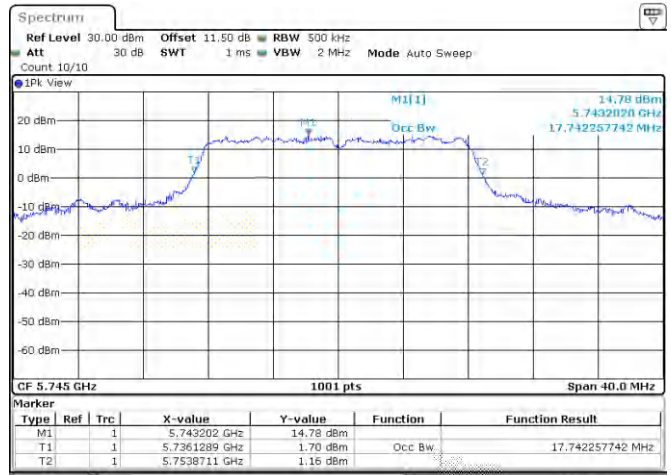

802.11a

Channel 48

Channel 149

Date: 4 JUL 2022 15:31:56

Date: 14.AUG.2022 17:50:23