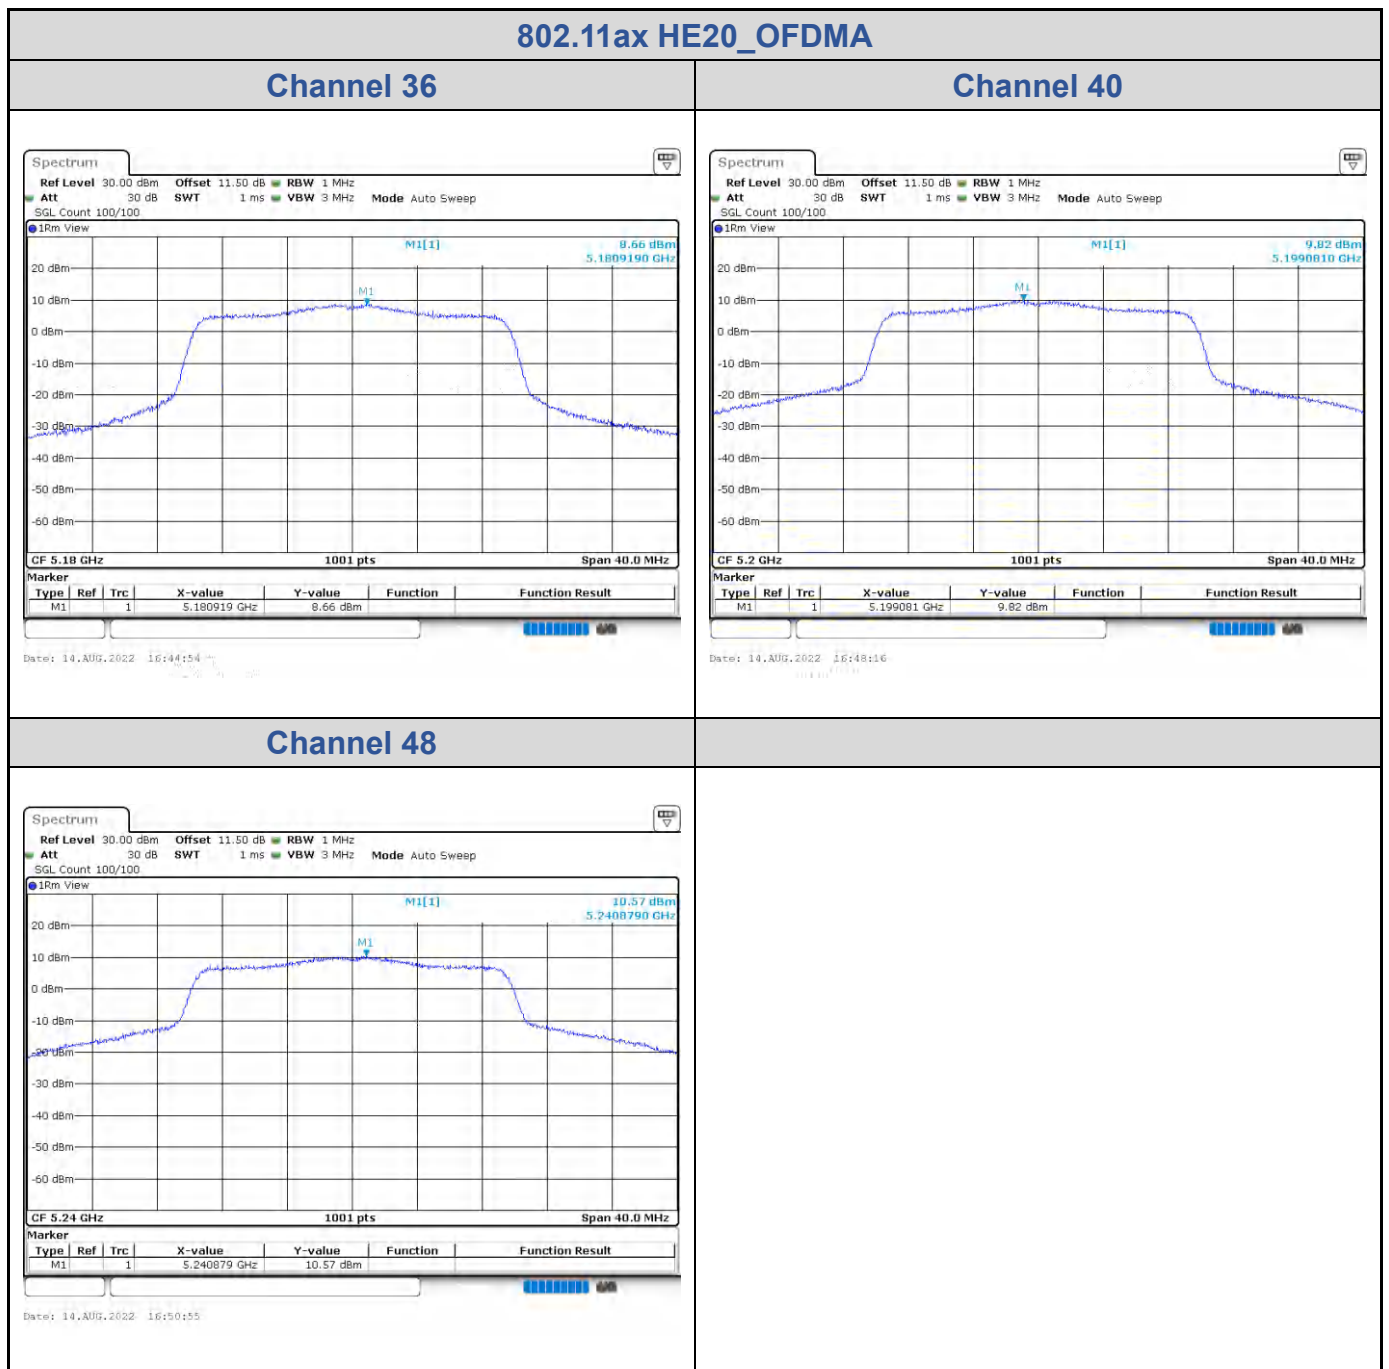

<Chain 1>

802.11ax HE40_OFDMA

Band	Channel	Frequency (MHz)	PSD without Duty Factor (dBm/MHz)		Total PSD with Duty Factor (dBm/MHz)	Maximum Limit (dBm/MHz)	Pass / Fail
			Chain 0	Chain 1			
U-NII-1	38	5190	4.22	5.69	9.01	13.88	Pass
	46	5230	7.81	7.52	11.66	13.88	Pass

<Chain 0>