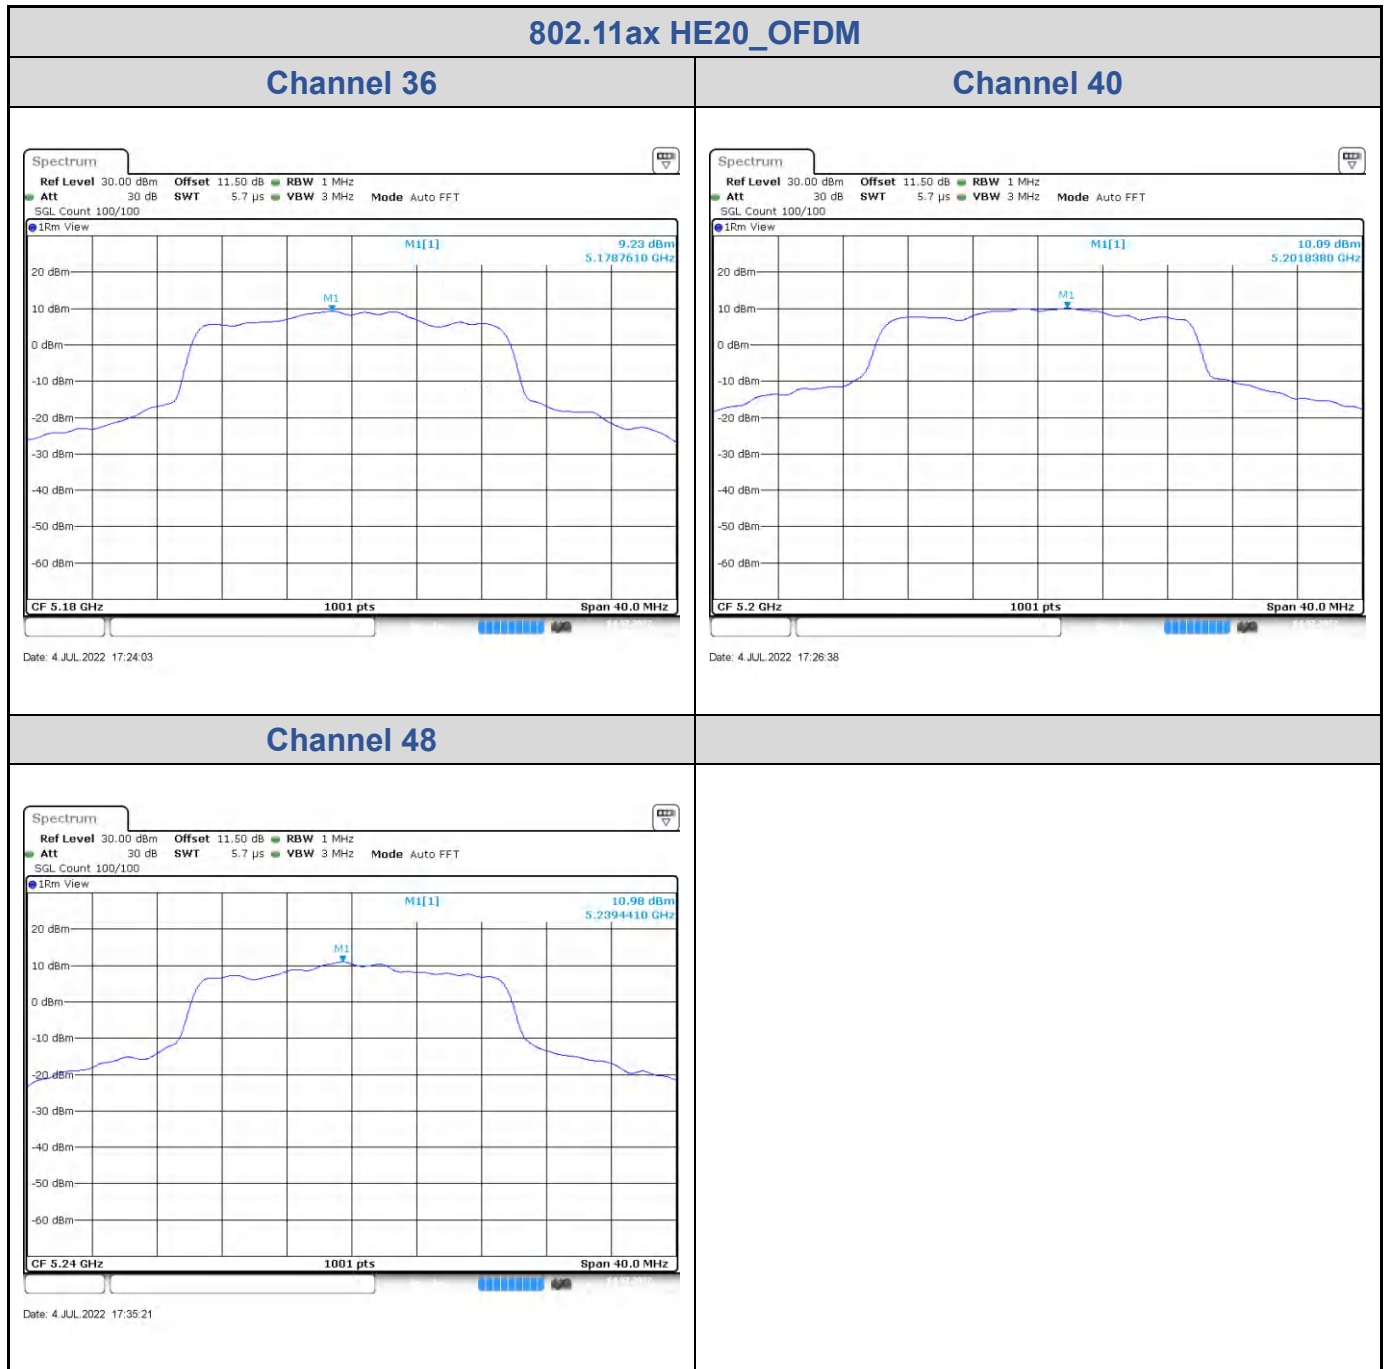

<Chain 1>

802.11ax HE40_OFDM

Band	Channel	Frequency (MHz)	PSD without Duty Factor (dBm/MHz)		Total PSD with Duty Factor (dBm/MHz)	Maximum Limit (dBm/MHz)	Pass / Fail
			Chain 0	Chain 1			
U-NII-1	38	5190	4.49	6.06	8.72	13.88	Pass
	46	5230	7.52	8.37	11.34	13.88	Pass

<Chain 0>