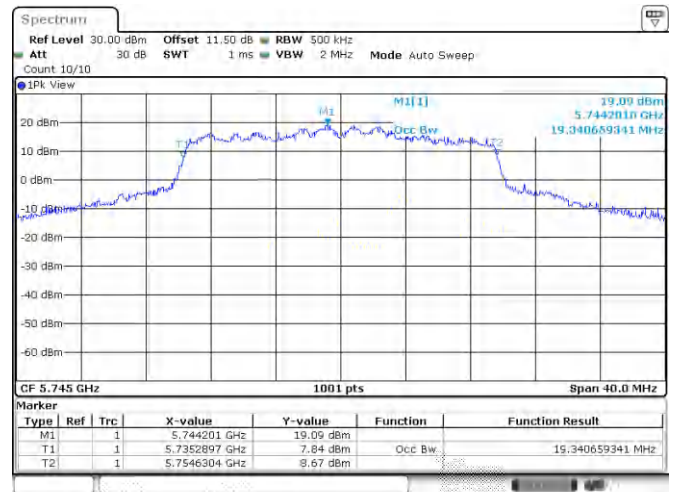

Channel 149

Date: 14.AUG.2022 17:59:53