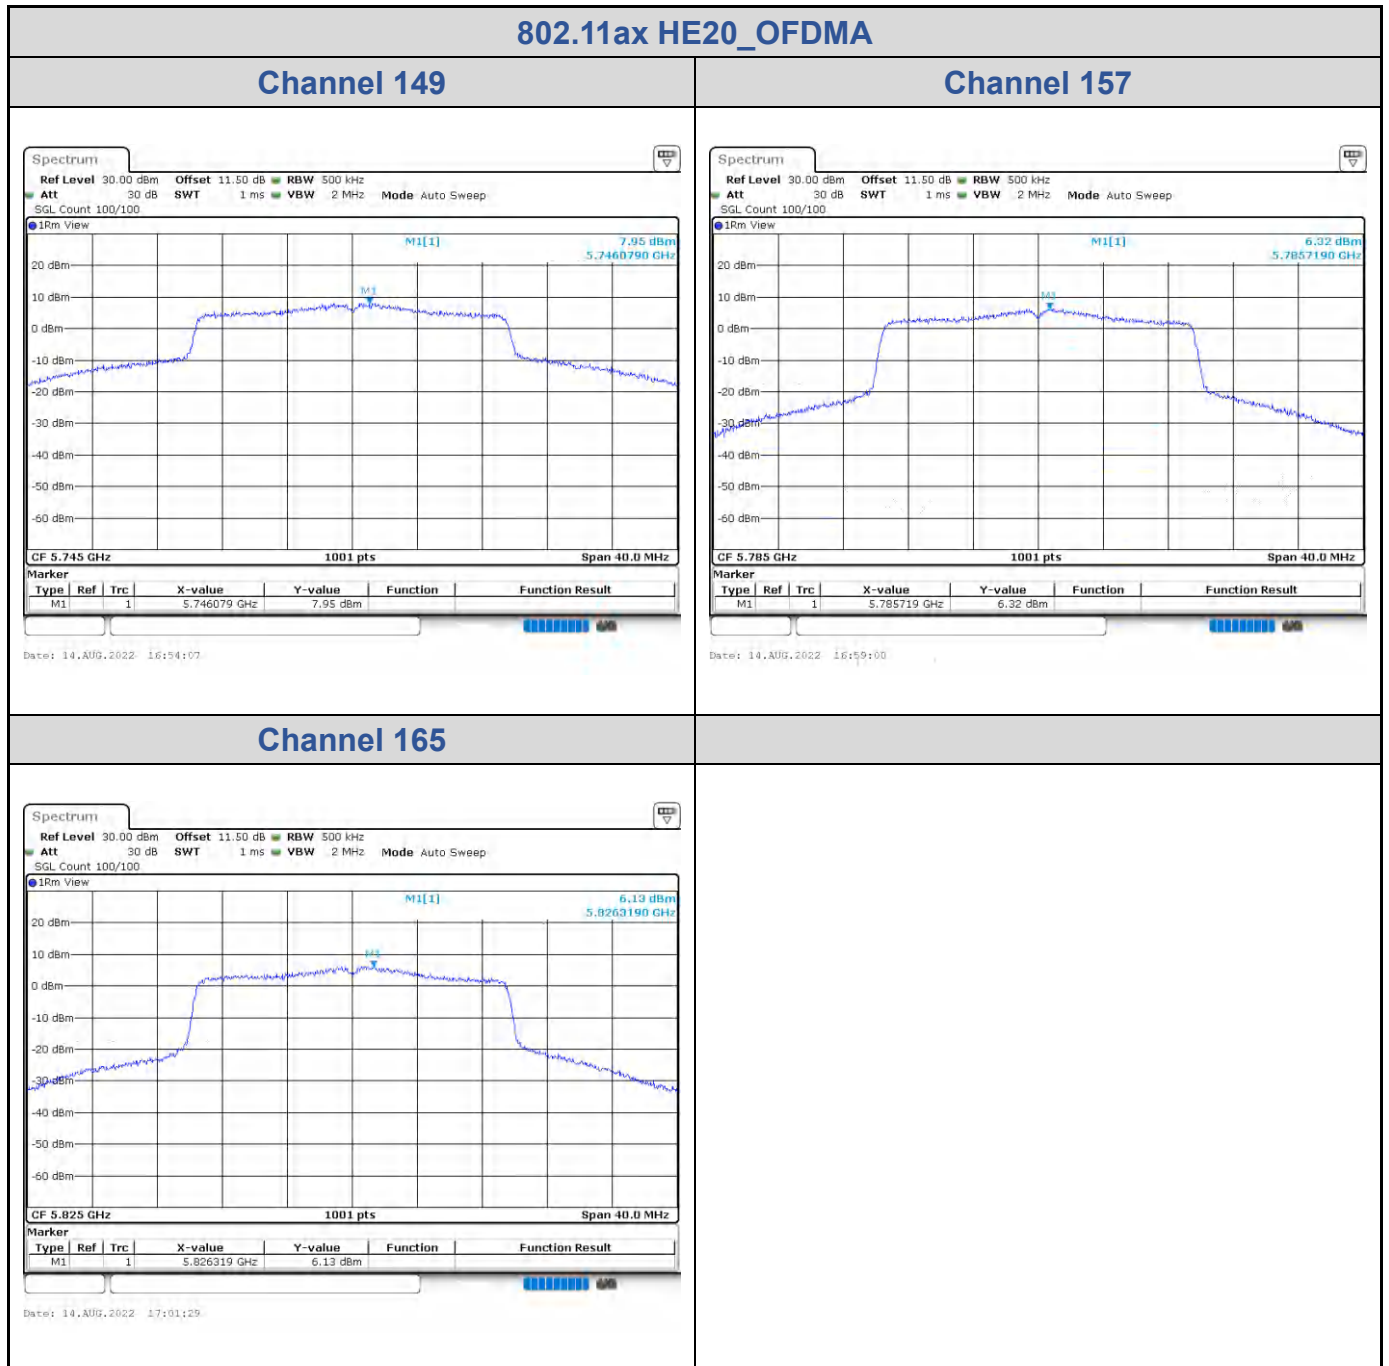

<Chain 1>

802.11ax HE40_OFDMA

Band	Channel	Frequency (MHz)	PSD without Duty Factor (dBm/500kHz)		Total PSD with Duty Factor (dBm/500kHz)	Maximum Limit (dBm/500kHz)	Pass / Fail
			Chain 0	Chain 1			
U-NII-3	151	5755	5.22	5.29	9.25	26.88	Pass
	159	5795	5.59	5.61	9.59	26.88	Pass

<Chain 0>