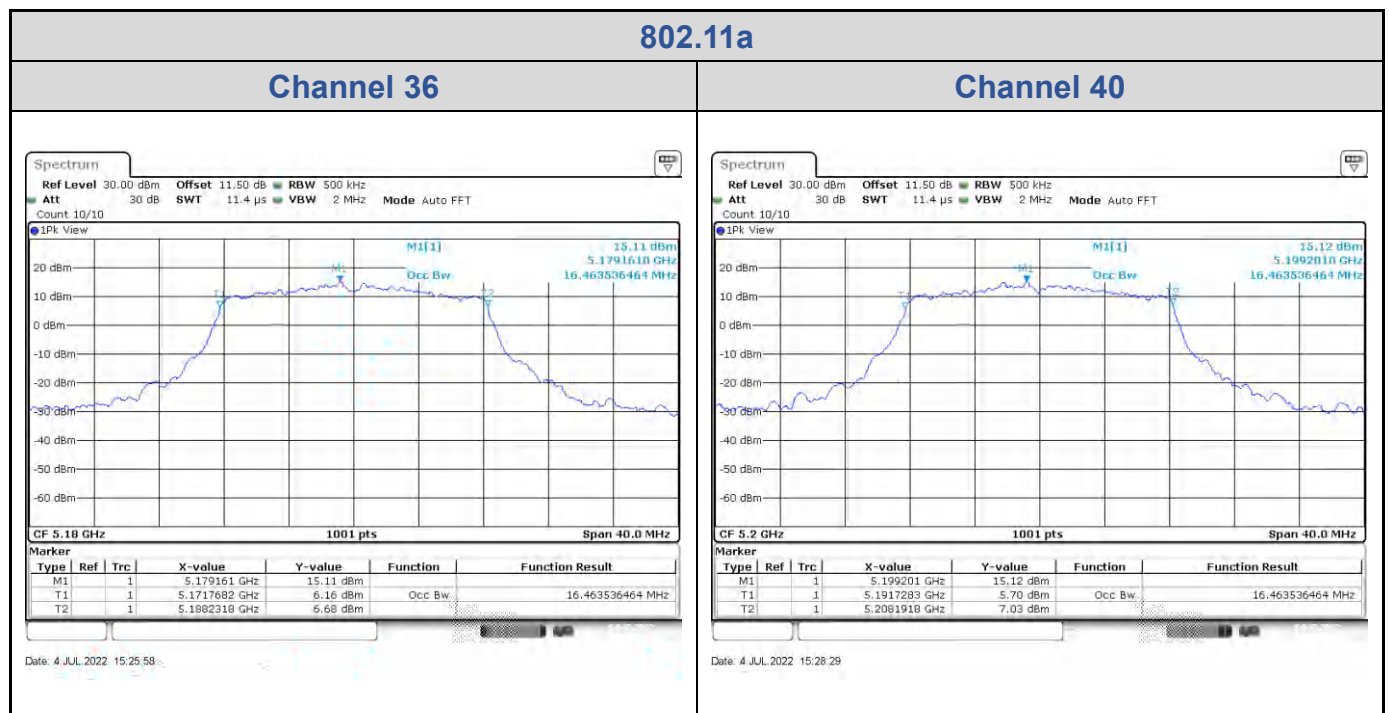

Test Result of 99% Occupied Bandwidth

802.11a

Band	Channel	Frequency (MHz)	99% Bandwidth (MHz)	
			Chain 0	Chain 1
U-NII-1	36	5180	16.46	16.86
	40	5200	16.46	16.78
	48	5240	16.58	16.78
U-NII-3	149	5745	17.74	17.90
	157	5785	17.22	17.50
	165	5825	17.22	17.50

<Chain 0>