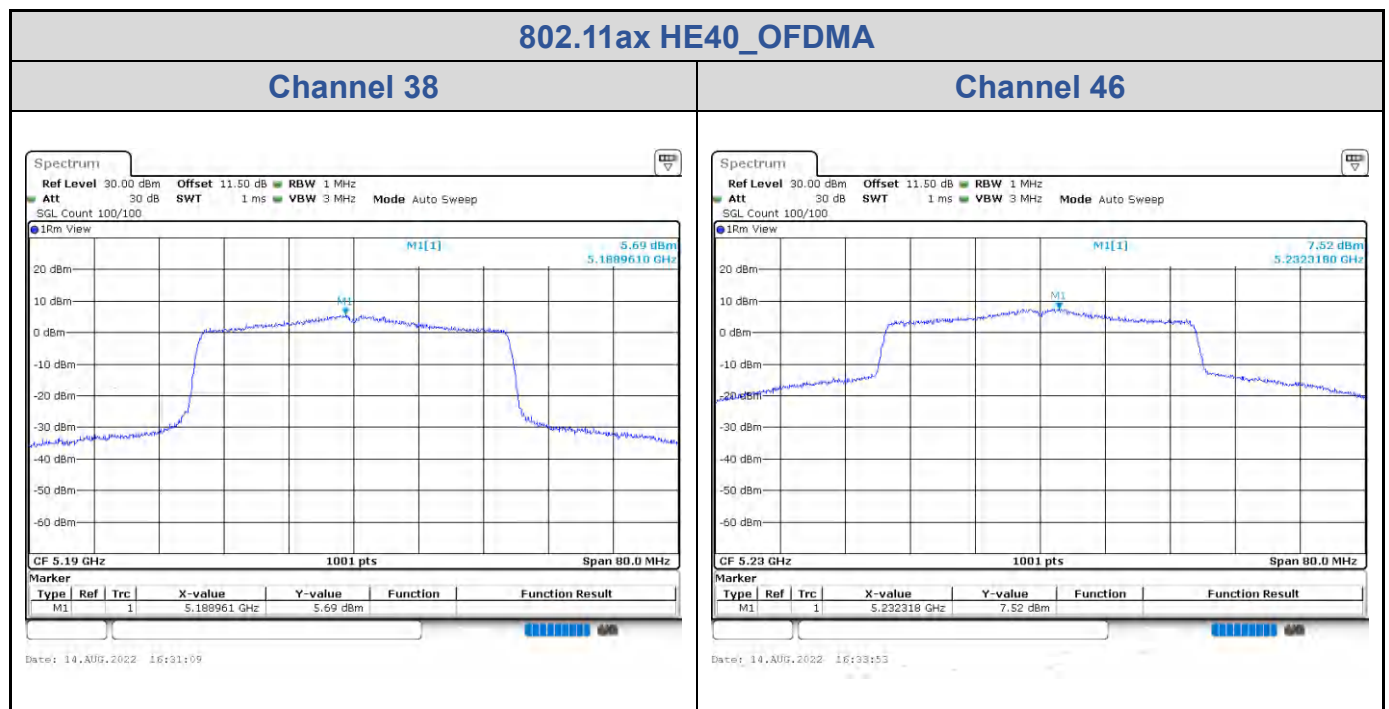

<Chain 1>