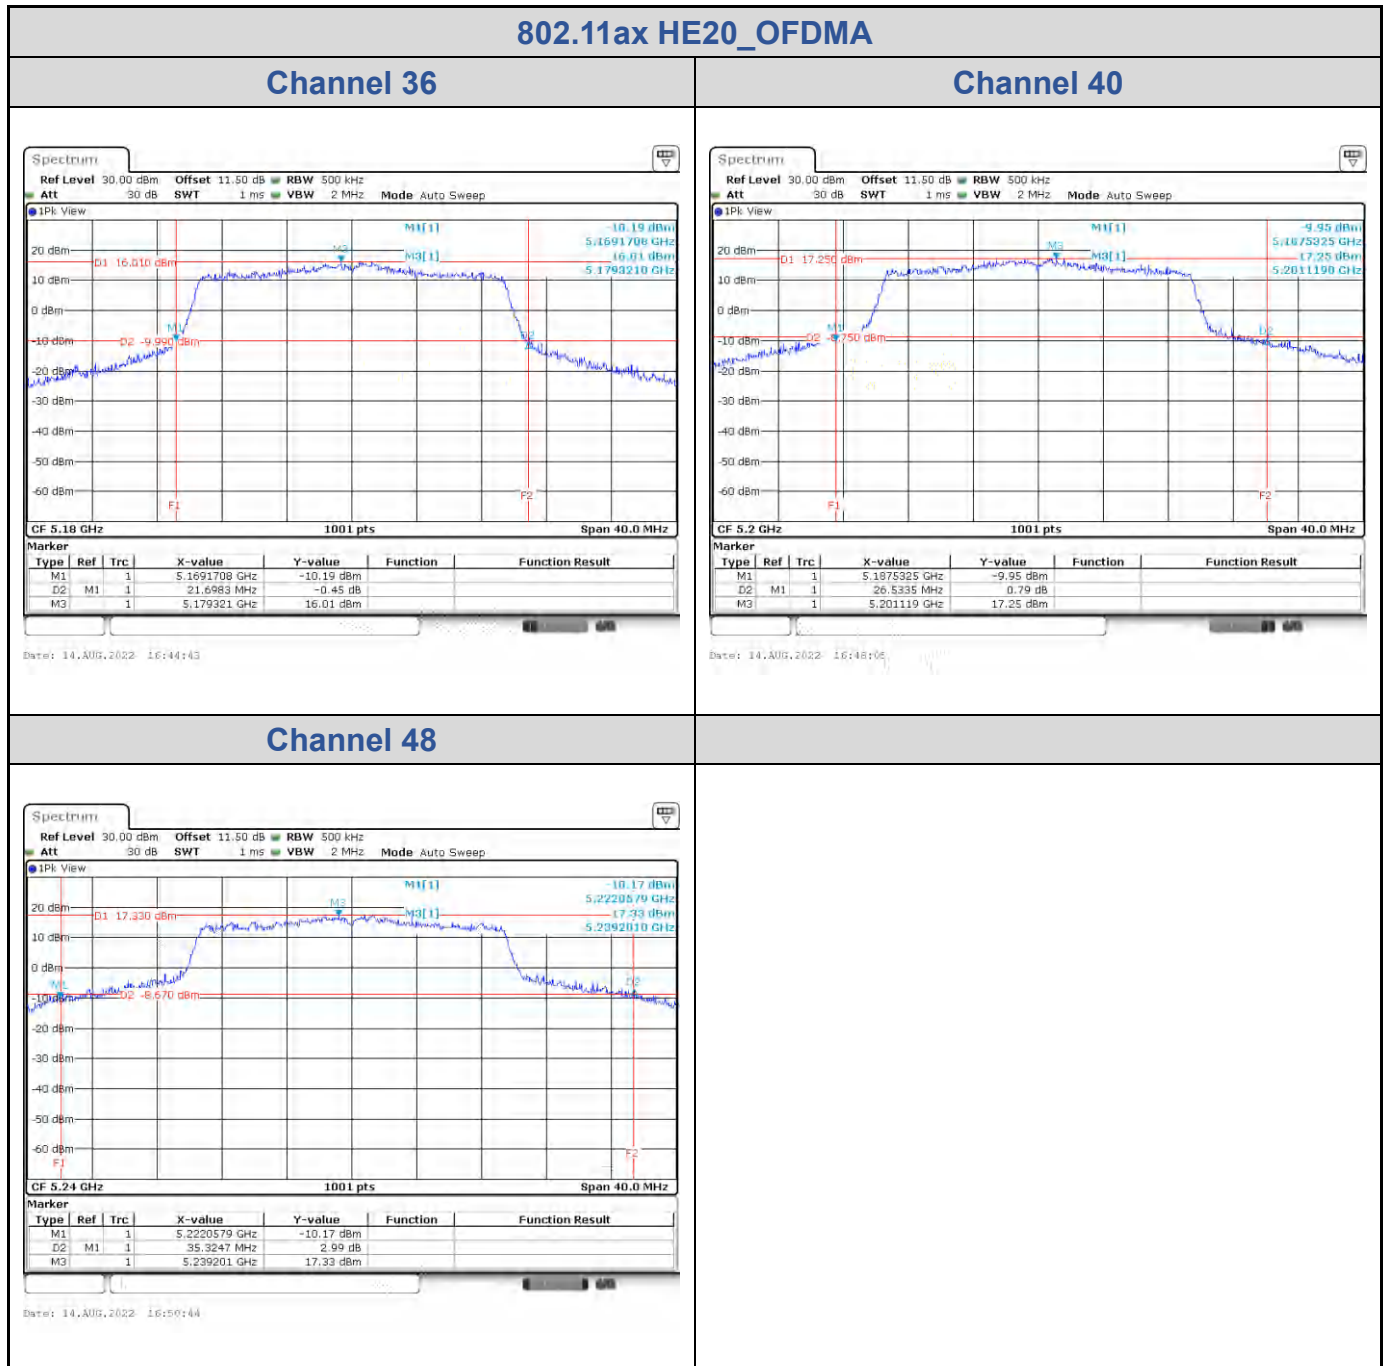

<Chain 1>

802.11ax HE40_OFDMA

Band	Channel	Frequency (MHz)	26 dB Bandwidth (MHz)	
			Chain 0	Chain 1
U-NII-1	38	5190	40.44	40.52
	46	5230	74.65	75.52

<Chain 0>