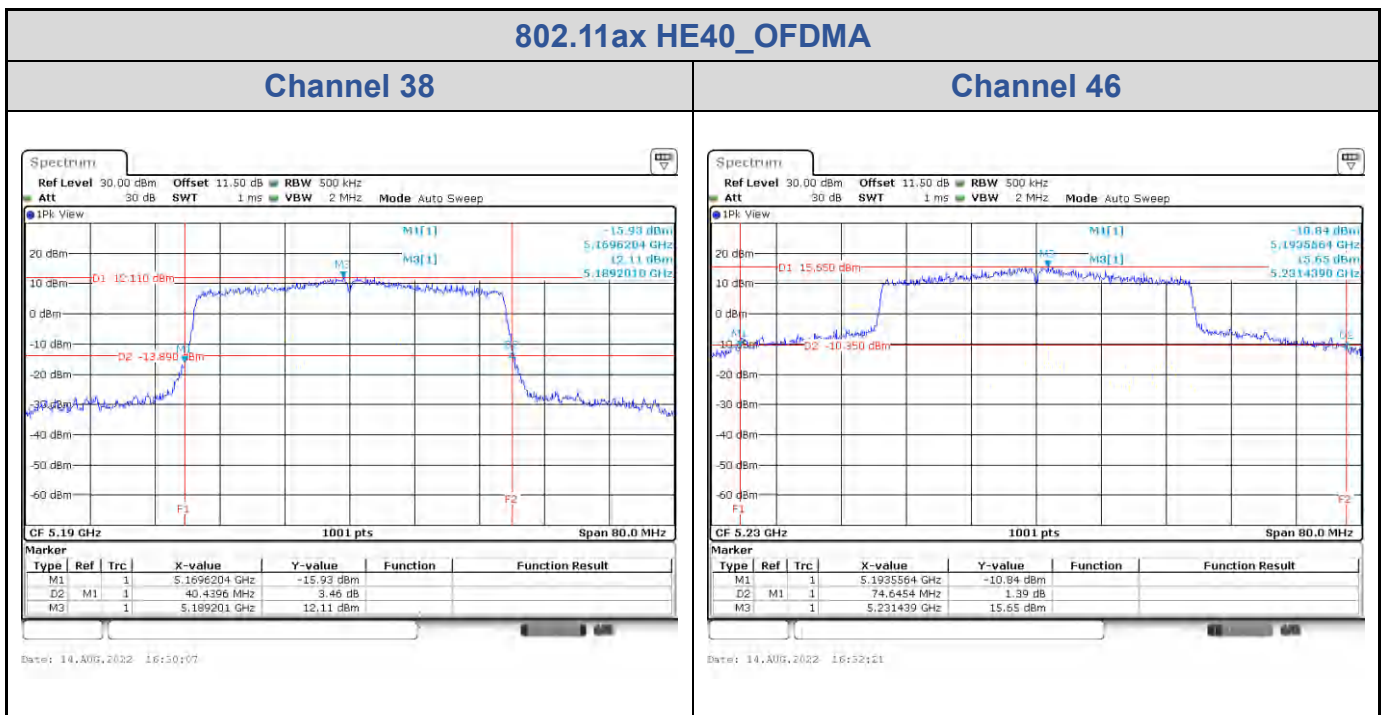

<Chain 0>

<Chain 1>

802.11ax HE40_OFDMA

Band	Channel	Frequency (MHz)	26 dB Bandwidth (MHz)	
			Chain 0	Chain 1
U-NII-1	38	5190	40.44	40.52
	46	5230	74.65	75.52

<Chain 0>

<Chain 1>

802.11ax HE80_OFDMA

Band	Channel	Frequency (MHz)	26 dB Bandwidth (MHz)	
			Chain 0	Chain 1
U-NII-1	42	5210	81.04	81.52