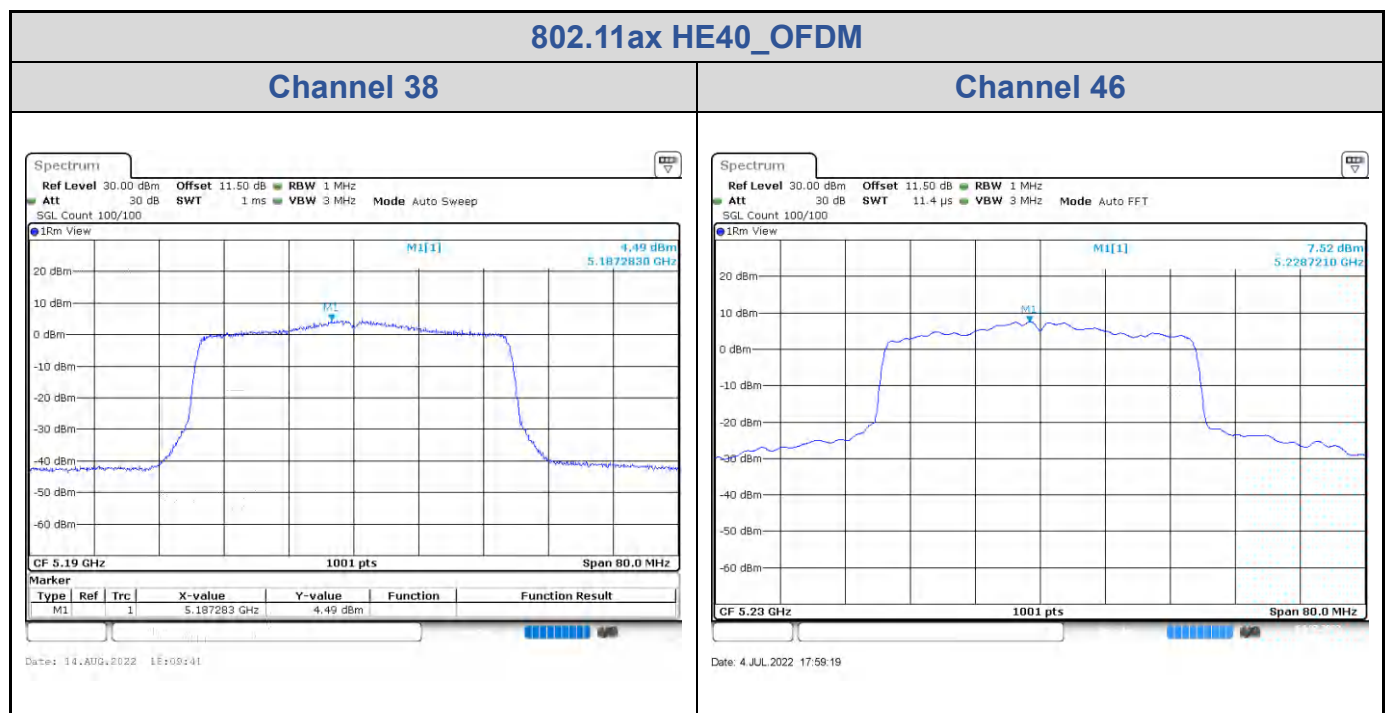

802.11ax HE40_OFDM

Band	Channel	Frequency (MHz)	PSD without Duty Factor (dBm/MHz)		Total PSD with Duty Factor (dBm/MHz)	Maximum Limit (dBm/MHz)	Pass / Fail
			Chain 0	Chain 1			
U-NII-1	38	5190	4.49	6.06	8.72	13.88	Pass
	46	5230	7.52	8.37	11.34	13.88	Pass

<Chain 0>