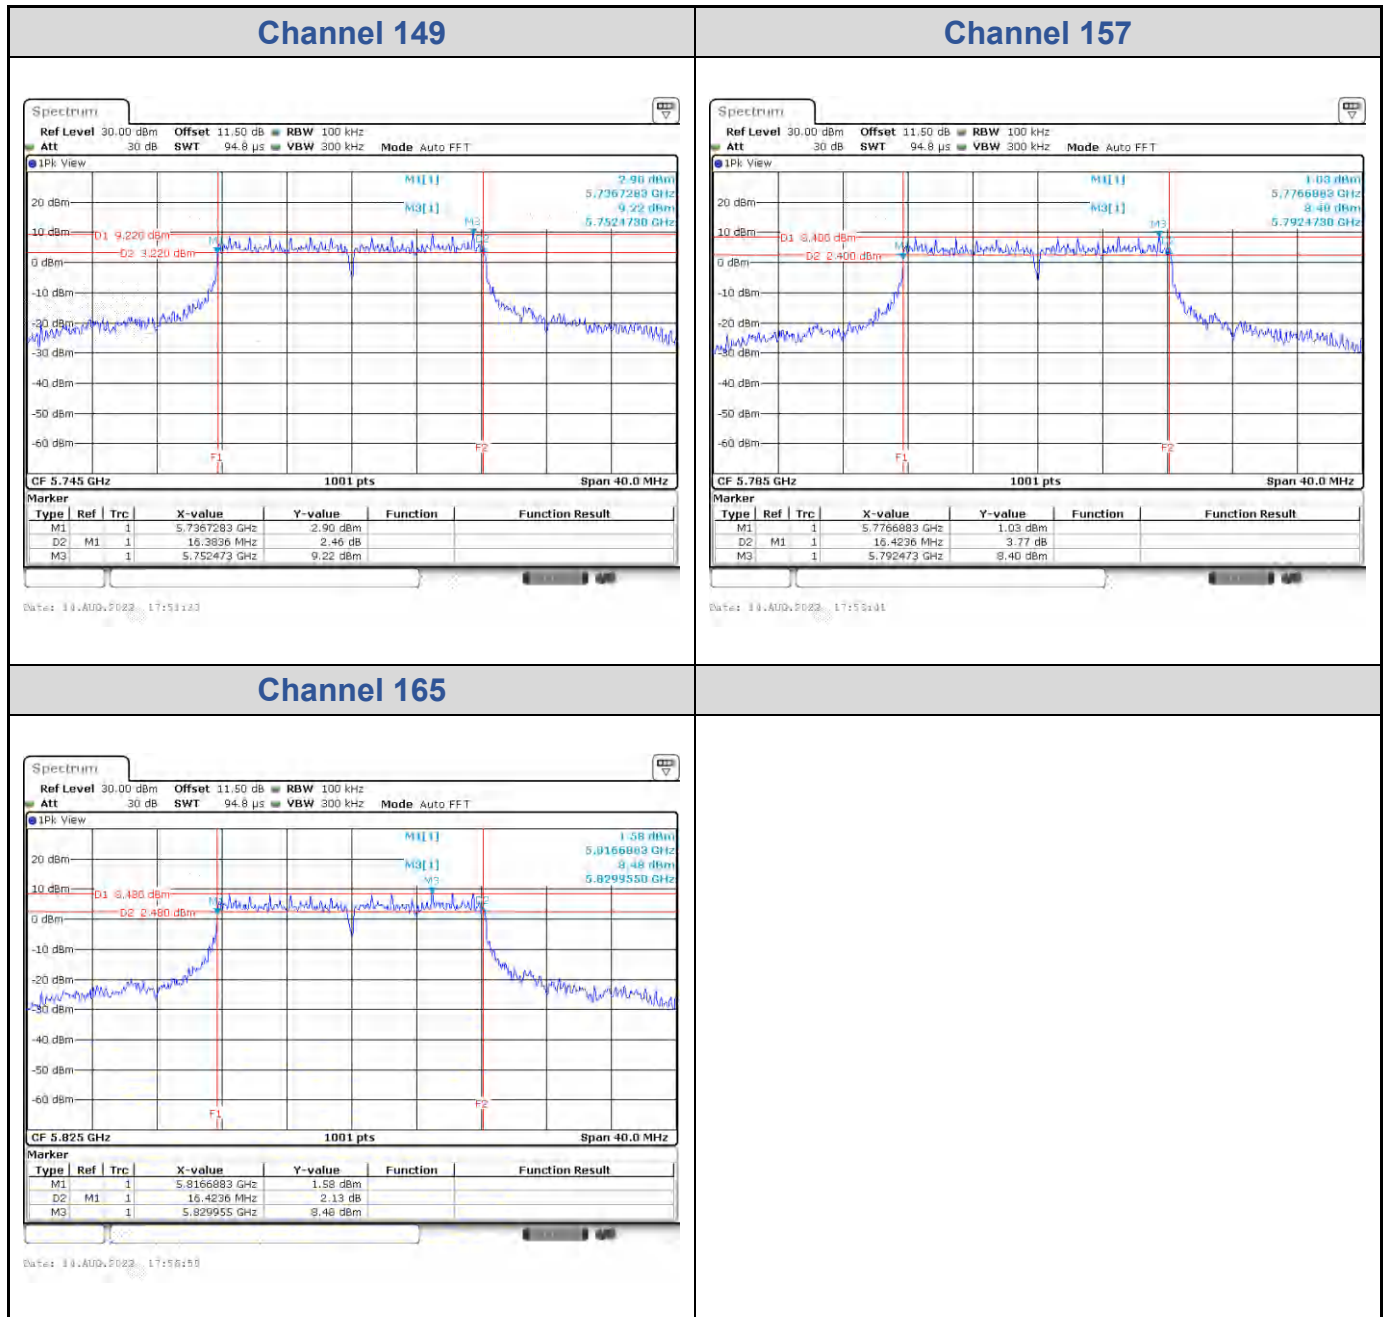

<Chain 1>

802.11ax HE20_OFDM

Band	Channel	Frequency (MHz)	6 dB Bandwidth (MHz)	
			Chain 0	Chain 1
U-NII-3	149	5745	15.06	18.06
	157	5785	15.10	16.26
	165	5825	17.42	17.86

<Chain 0>