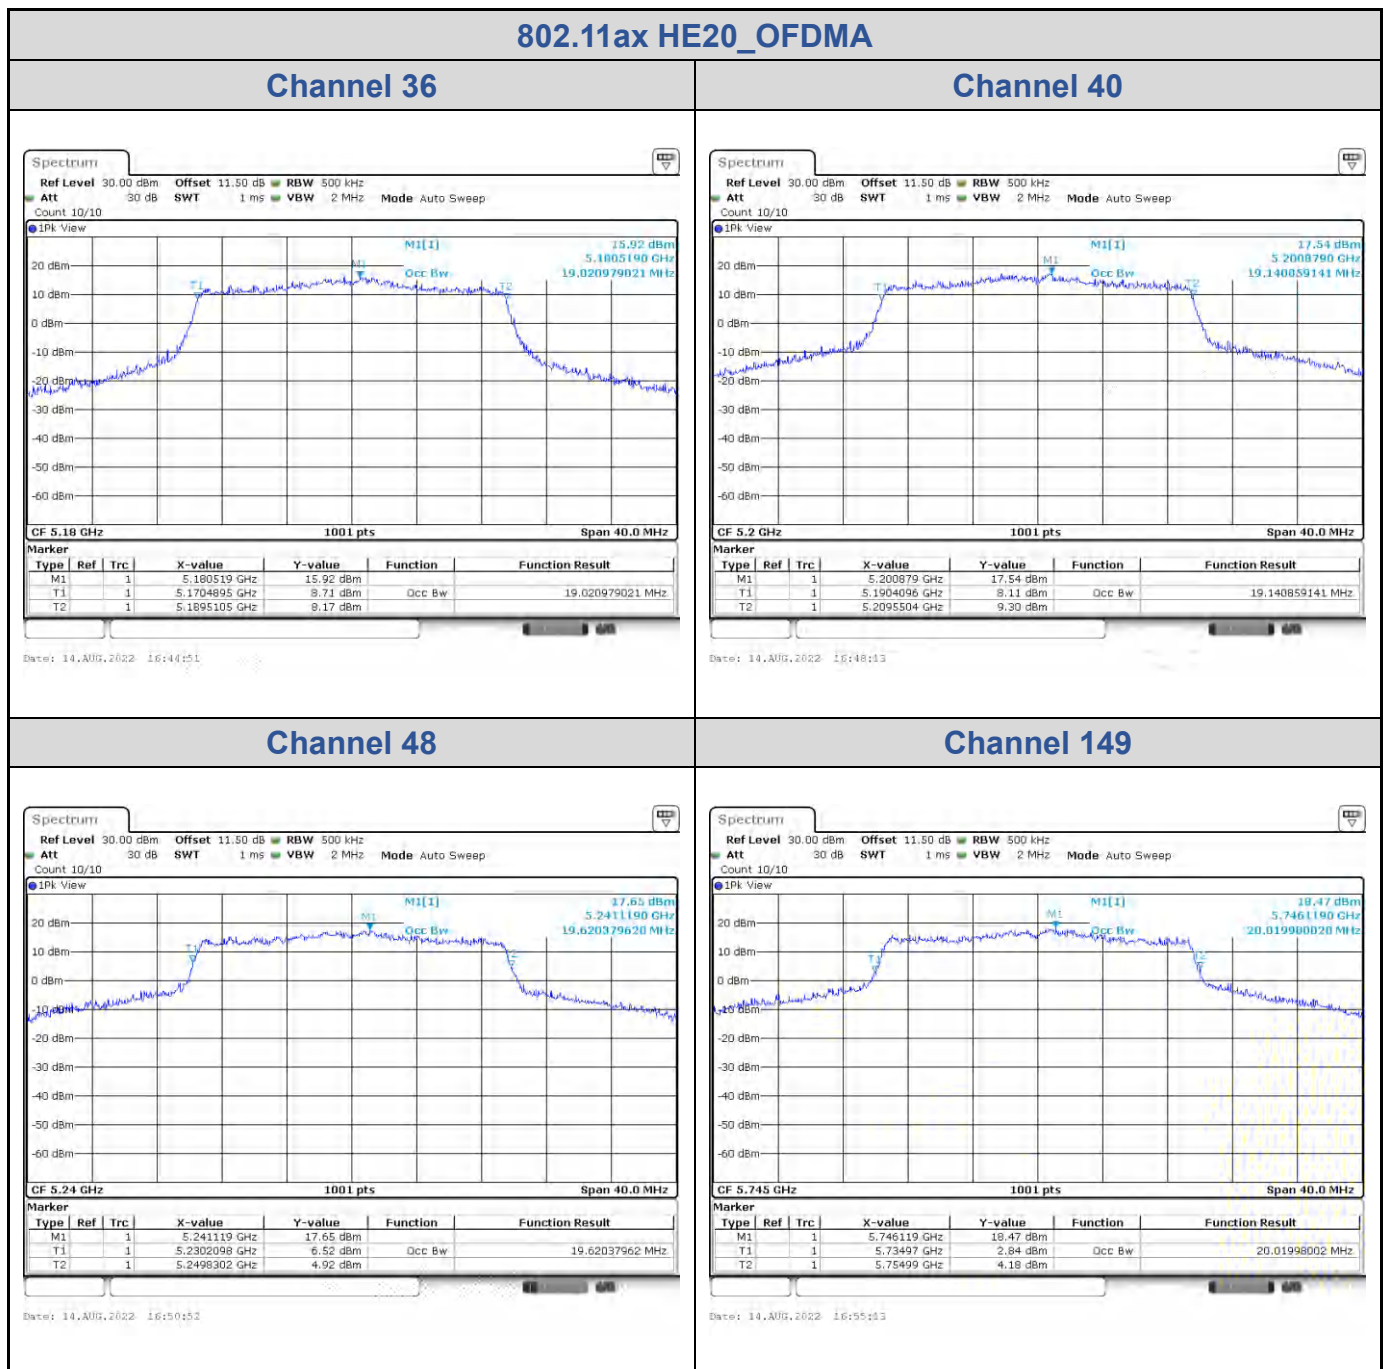

<Chain 0>

802.11ax HE20_OFDMA
Channel 48
Channel 149

Channel 157
Channel 165

<Chain 1>

802.11ax HE20_OFDMA

Channel 157

Channel 165

Date: 14.AUG.2022 16:58:57