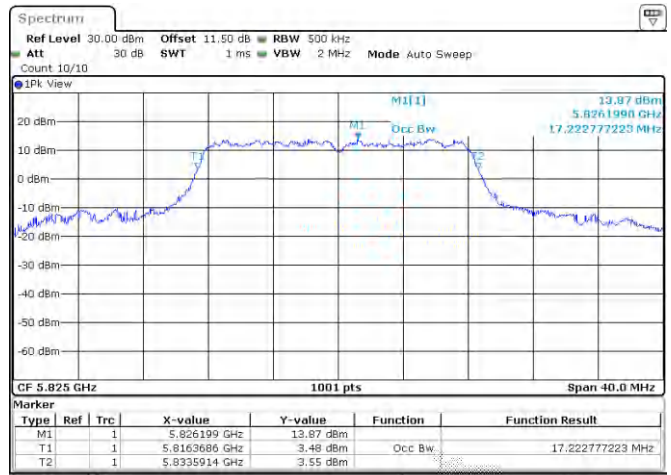

Channel 157

Channel 165

Date: 14.AUG.2022 17:53:00

Date: 14.AUG.2022 17:55:25