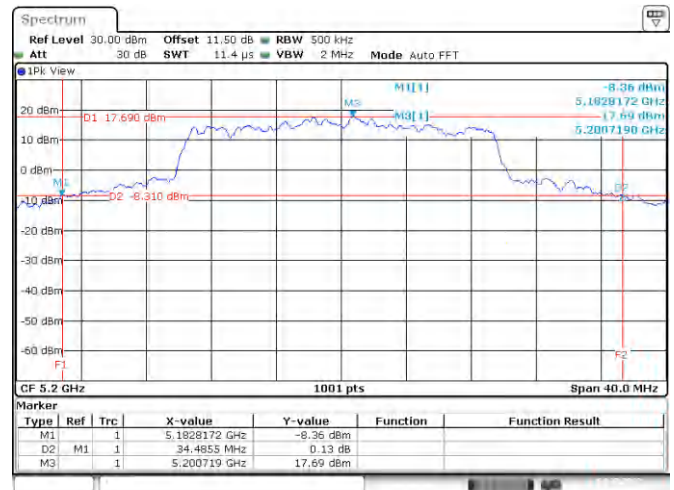

Date: 4 JUL 2022 17:26:21