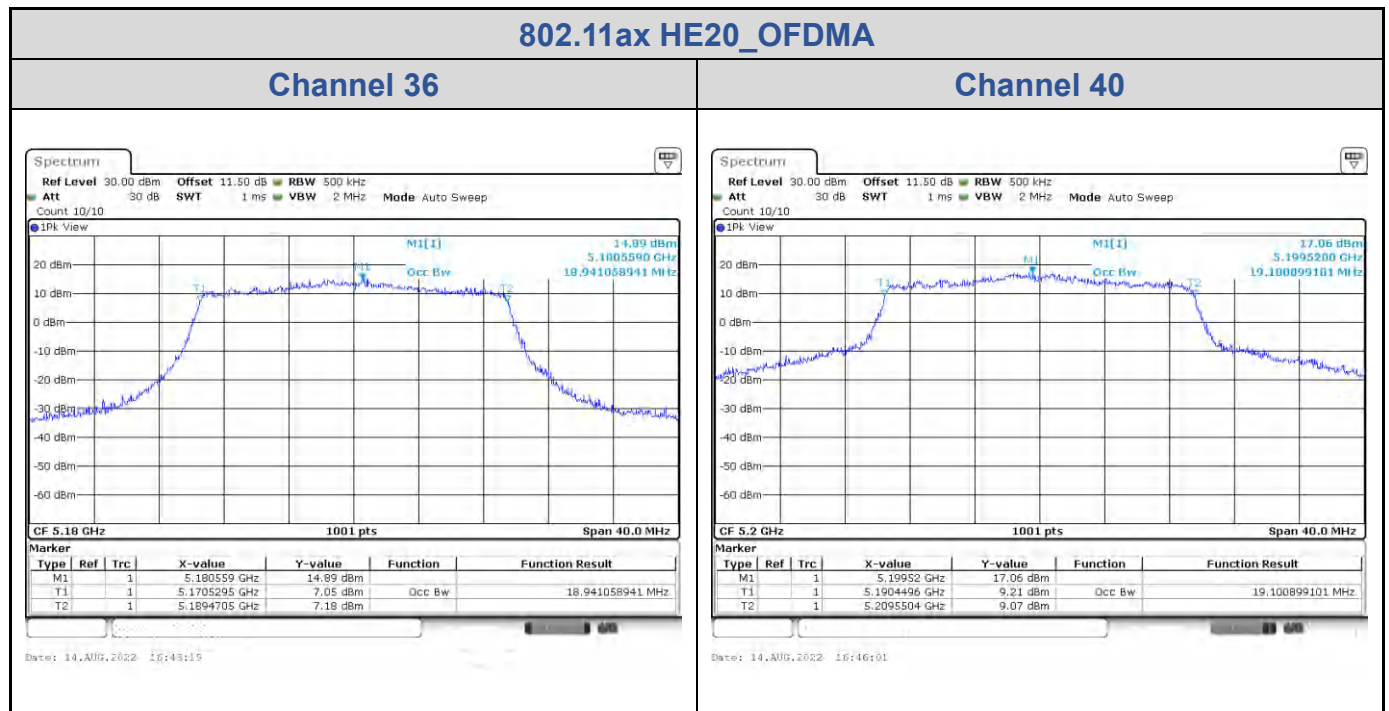

802.11ax HE20_OFDMA

Band	Channel	Frequency (MHz)	99% Bandwidth (MHz)	
			Chain 0	Chain 1
U-NII-1	36	5180	18.94	19.02
	40	5200	19.10	19.14
	48	5240	19.06	19.62
U-NII-3	149	5745	19.86	20.02
	157	5785	18.98	19.06
	165	5825	18.98	19.06

<Chain 0>