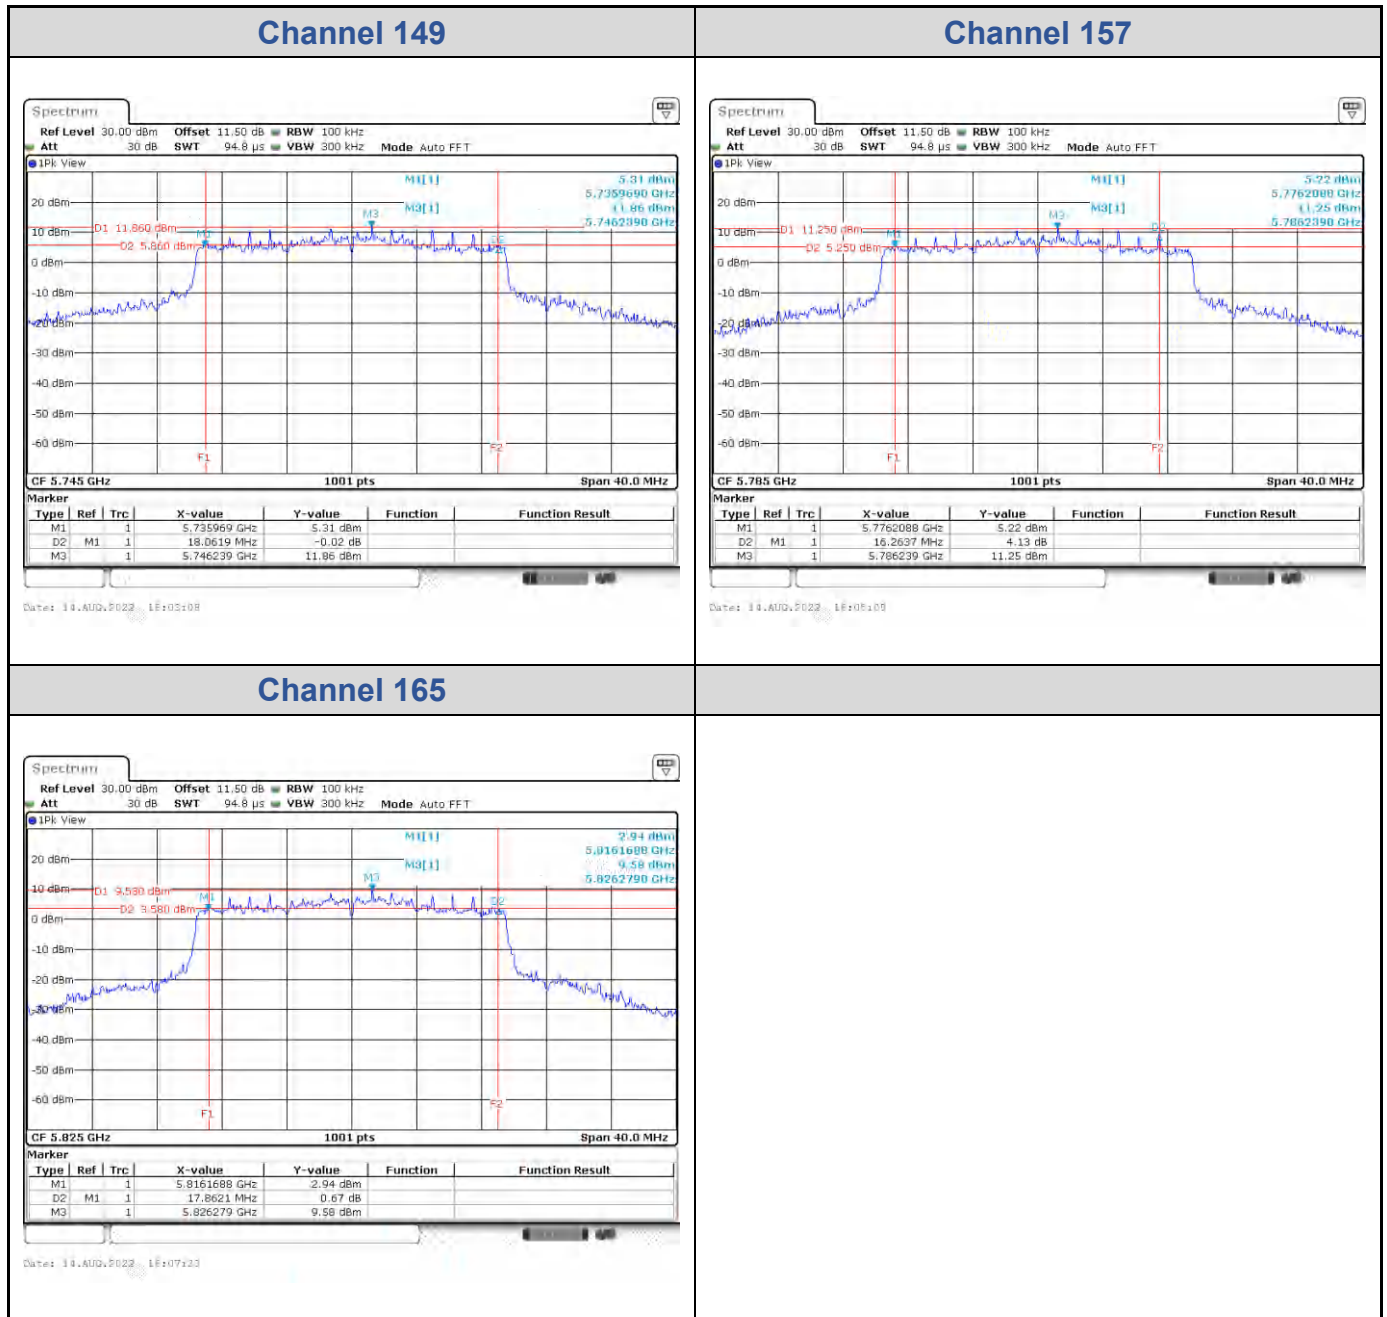

<Chain 1>

802.11ax HE40_OFDM

Band	Channel	Frequency (MHz)	6 dB Bandwidth (MHz)	
			Chain 0	Chain 1
U-NII-3	151	5755	35.08	35.88
	159	5795	34.93	35.08

<Chain 0>