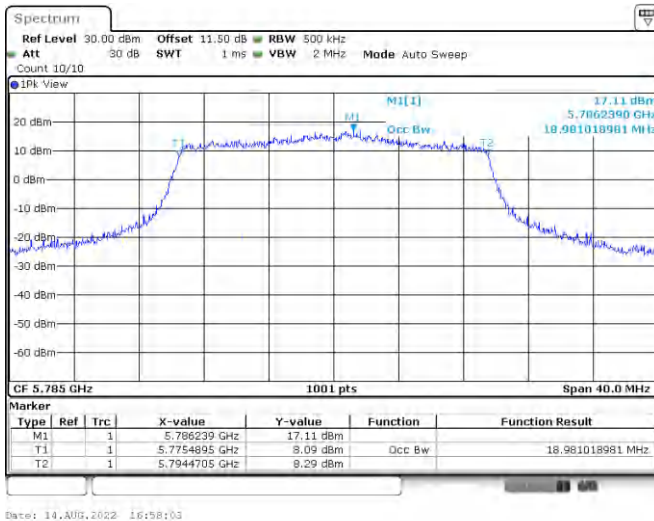

Channel 157

Channel 165