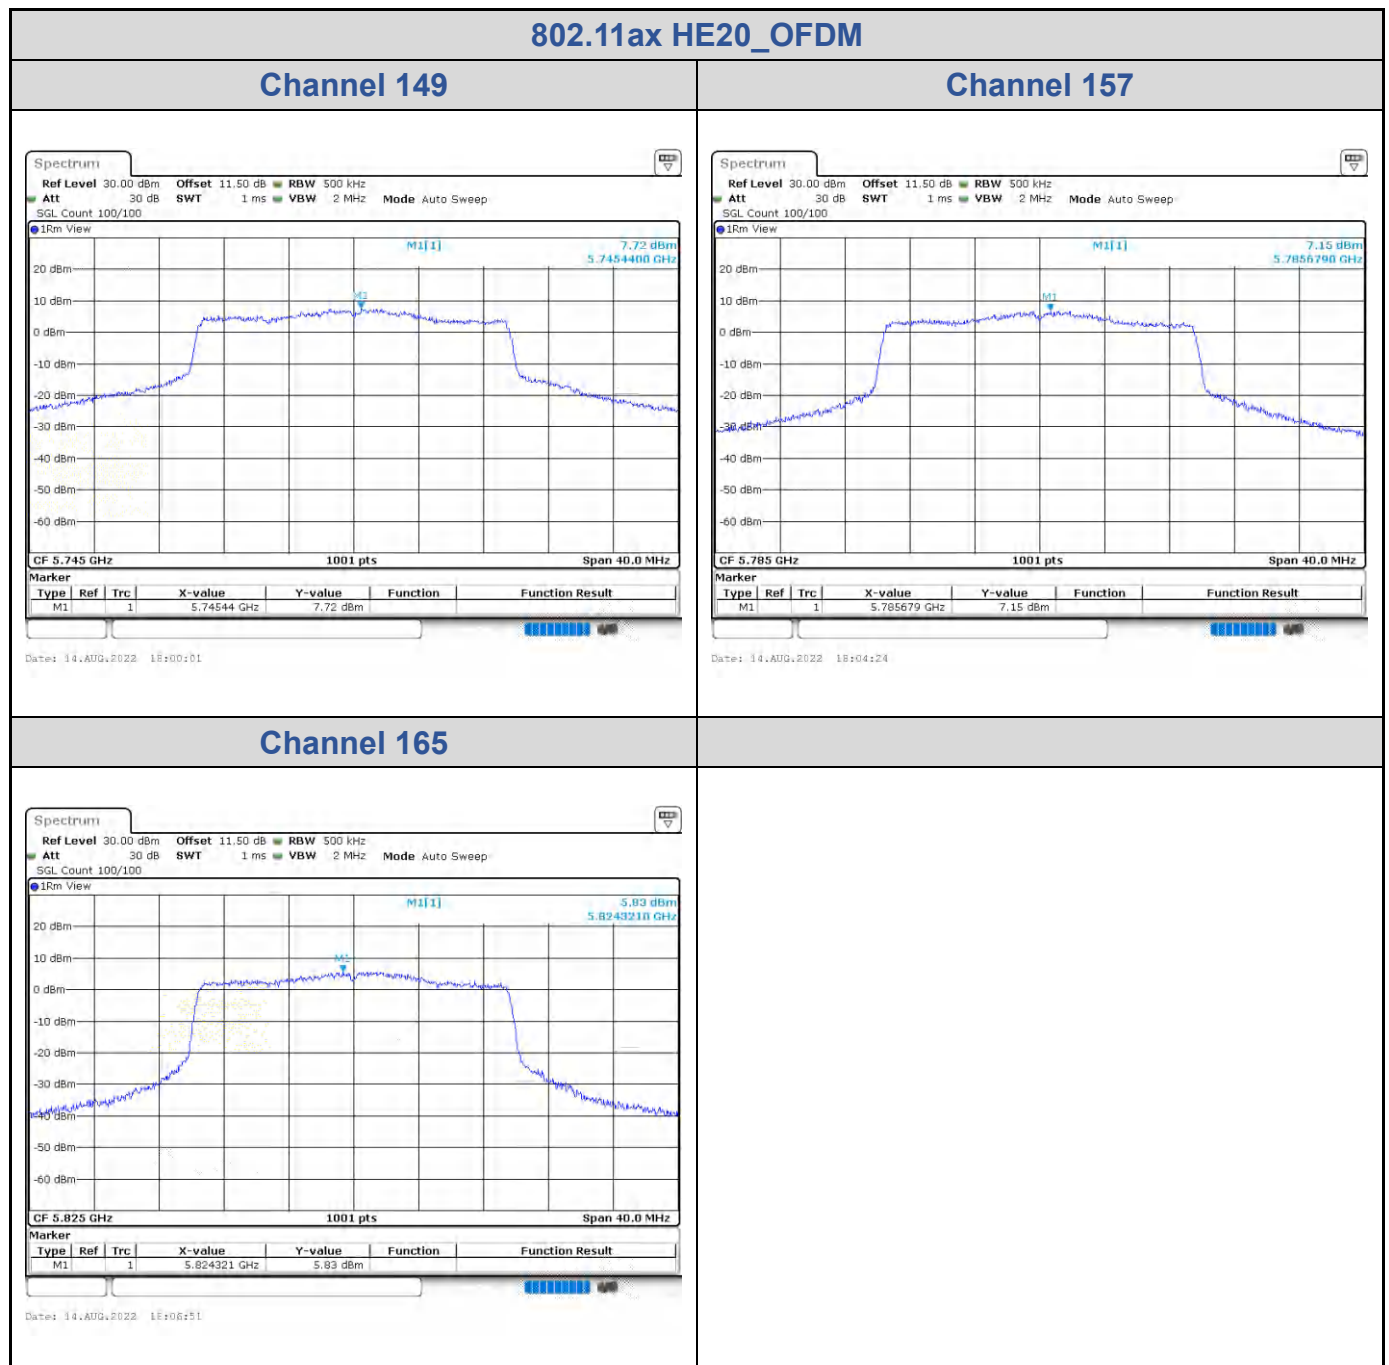

802.11ax HE20_OFDM

Band	Channel	Frequency (MHz)	PSD without Duty Factor (dBm/500kHz)		Total PSD with Duty Factor (dBm/500kHz)	Maximum Limit (dBm/500kHz)	Pass / Fail
			Chain 0	Chain 1			
U-NII-3	149	5745	7.72	8.01	11.26	26.88	Pass
	157	5785	7.15	6.76	10.35	26.88	Pass
	165	5825	5.83	6.23	9.42	26.88	Pass

<Chain 0>