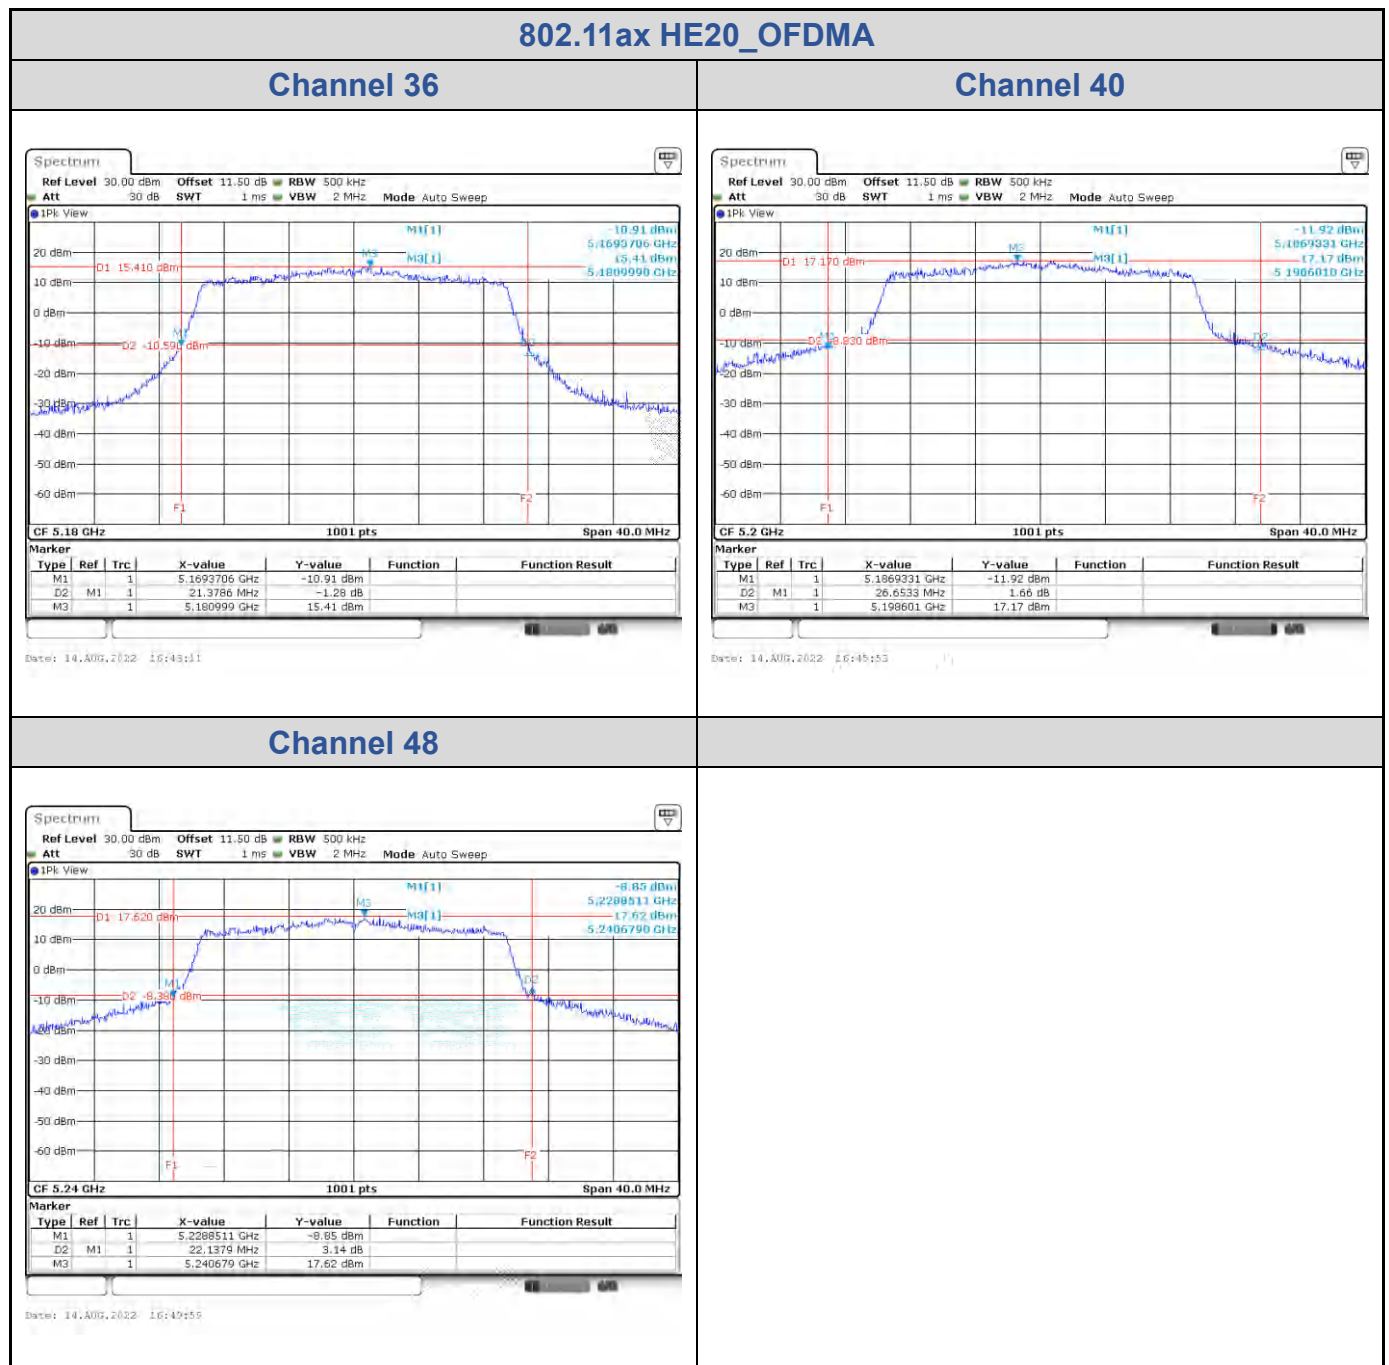

802.11ax HE20_OFDMA

Band	Channel	Frequency (MHz)	26 dB Bandwidth (MHz)	
			Chain 0	Chain 1
U-NII-1	36	5180	21.38	21.70
	40	5200	26.65	26.53
	48	5240	22.14	35.32

<Chain 0>