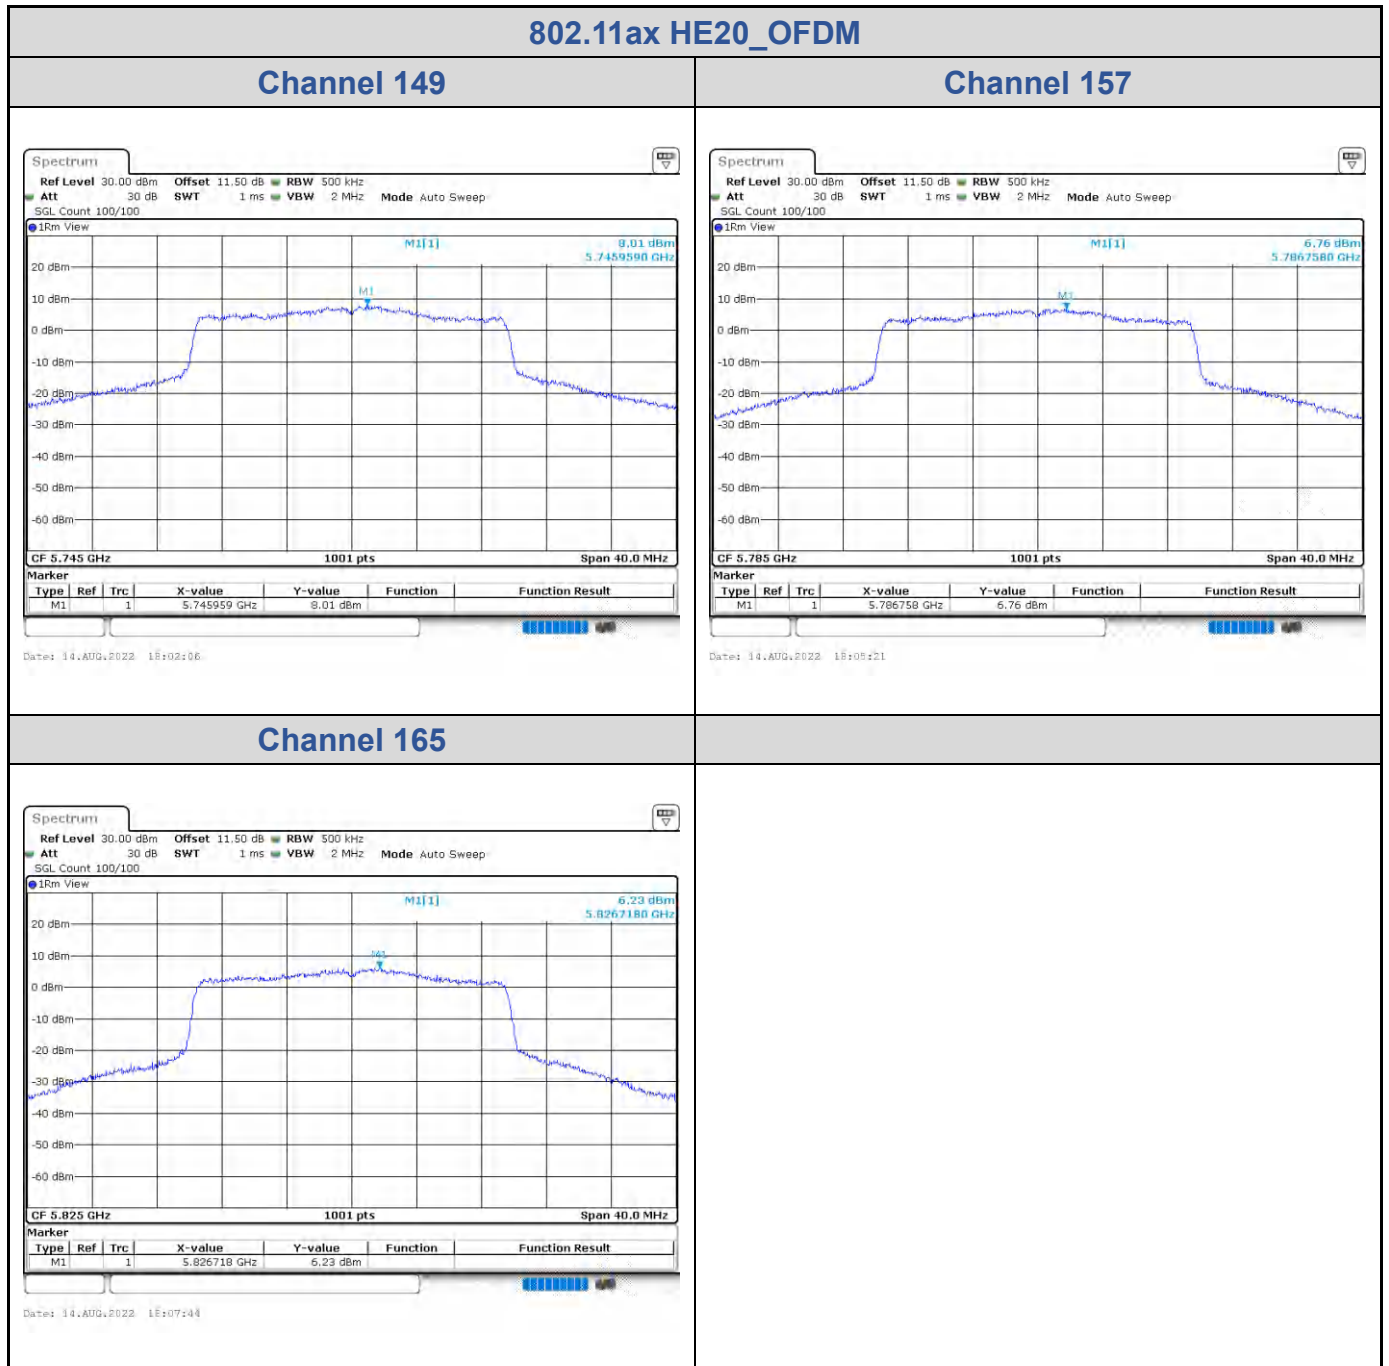

<Chain 1>

802.11ax HE40_OFDM

Band	Channel	Frequency (MHz)	PSD without Duty Factor (dBm/500kHz)		Total PSD with Duty Factor (dBm/500kHz)	Maximum Limit (dBm/500kHz)	Pass / Fail
			Chain 0	Chain 1			
U-NII-3	151	5755	5.95	6.11	9.41	26.88	Pass
	159	5795	5.63	5.81	9.10	26.88	Pass

<Chain 0>