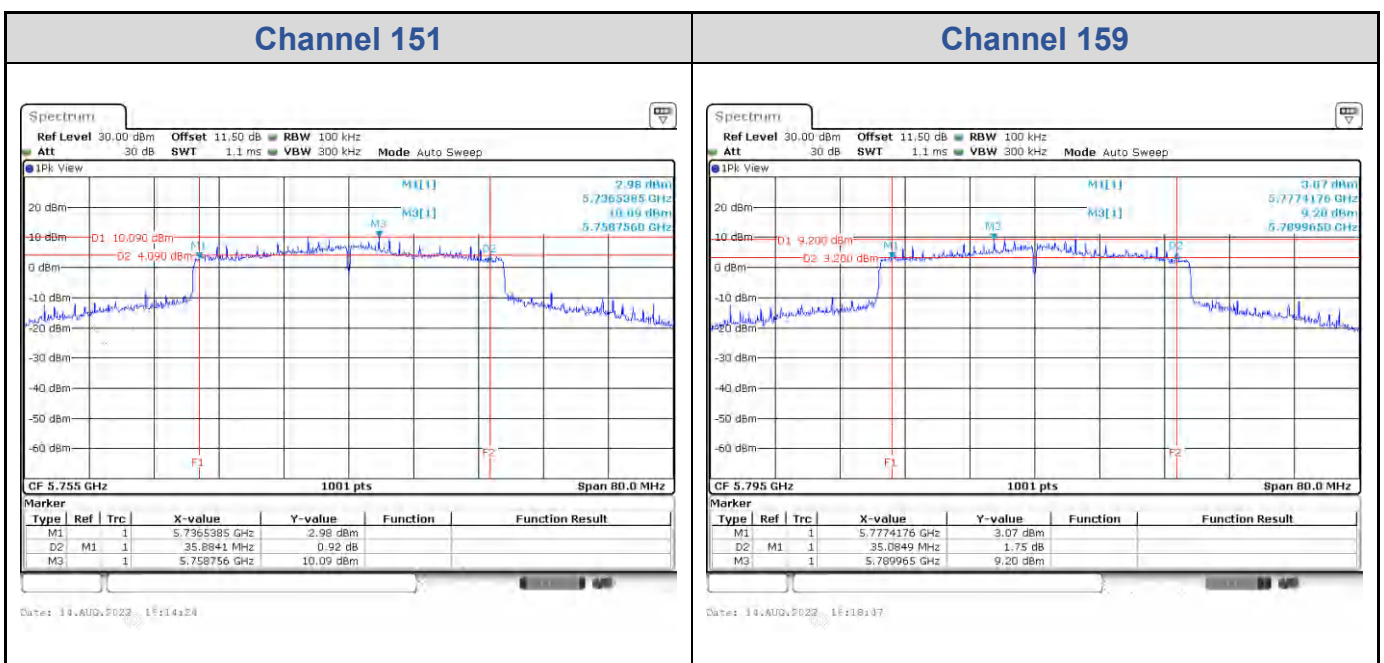

<Chain 0>

<Chain 1>

802.11ax HE40_OFDM

Band	Channel	Frequency (MHz)	6 dB Bandwidth (MHz)	
			Chain 0	Chain 1
U-NII-3	151	5755	35.08	35.88
	159	5795	34.93	35.08

<Chain 0>

<Chain 1>

802.11ax HE80_OFDM

Band	Channel	Frequency (MHz)	6 dB Bandwidth (MHz)	
			Chain 0	Chain 1
U-NII-3	155	5775	59.62	68.41