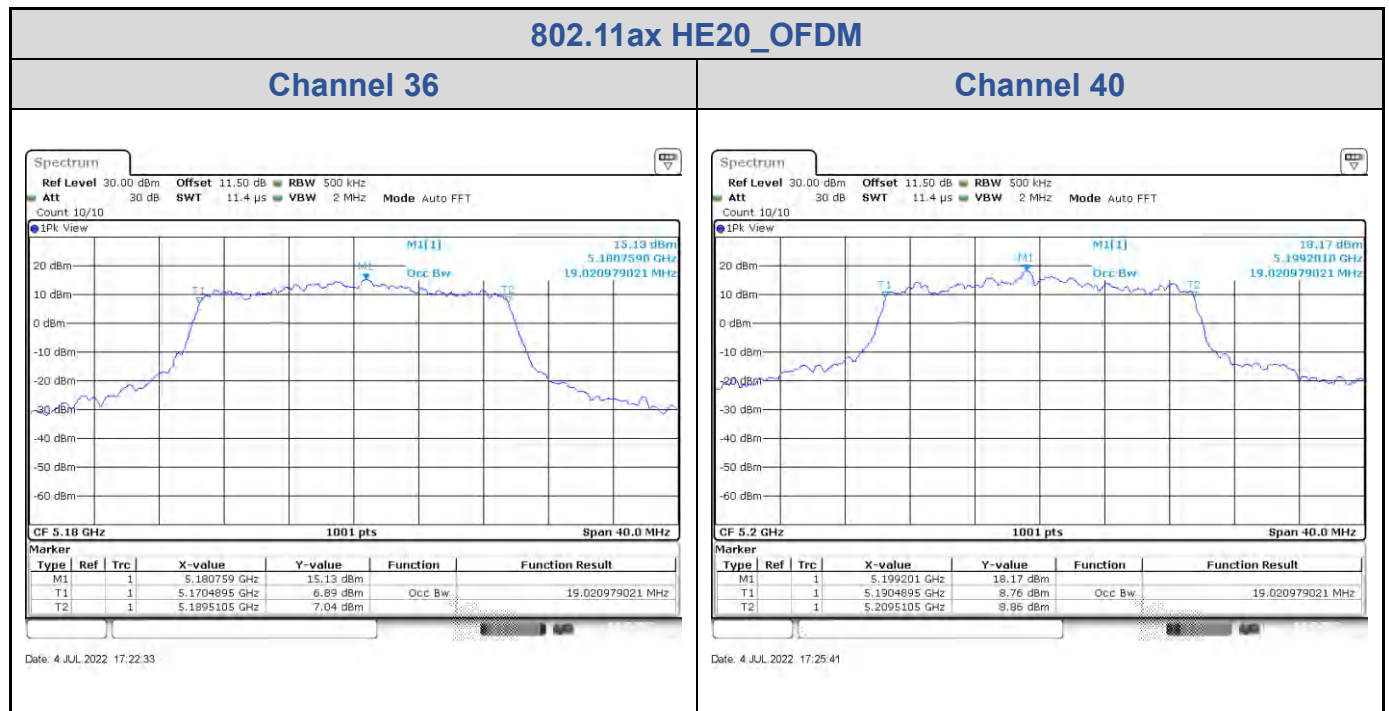

802.11ax HE20_OFDM

Band	Channel	Frequency (MHz)	99% Bandwidth (MHz)	
			Chain 0	Chain 1
U-NII-1	36	5180	19.02	19.26
	40	5200	19.02	20.38
	48	5240	19.02	19.34
U-NII-3	149	5745	19.34	19.46
	157	5785	19.02	19.26
	165	5825	18.90	18.98

<Chain 0>