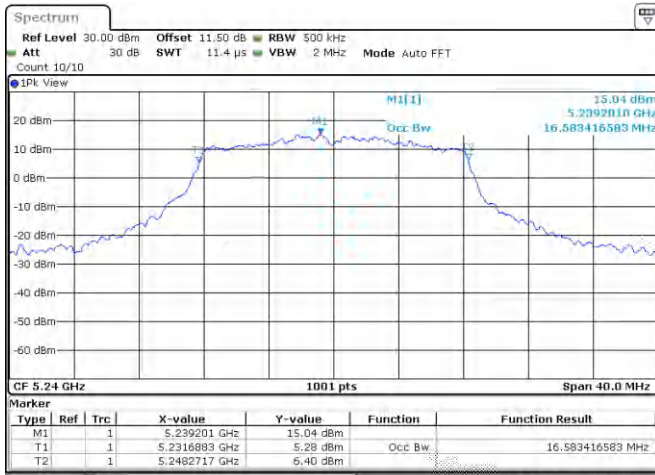

802.11a

Channel 48

Channel 149

Date: 4 JUL 2022 15:31:56

Date: 14.AUG.2022 17:50:23