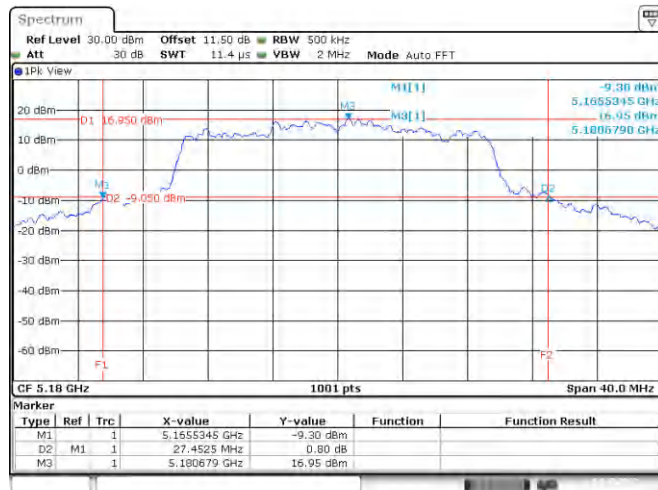

<Chain 0>

<Chain 1>

802.11ax HE20_OFDM

Band	Channel	Frequency (MHz)	26 dB Bandwidth (MHz)	
			Chain 0	Chain 1
U-NII-1	36	5180	21.10	27.45
	40	5200	21.26	34.49
	48	5240	21.66	28.89

<Chain 0>

<Chain 1>

802.11ax HE20_OFDM
Channel 36
Channel 40