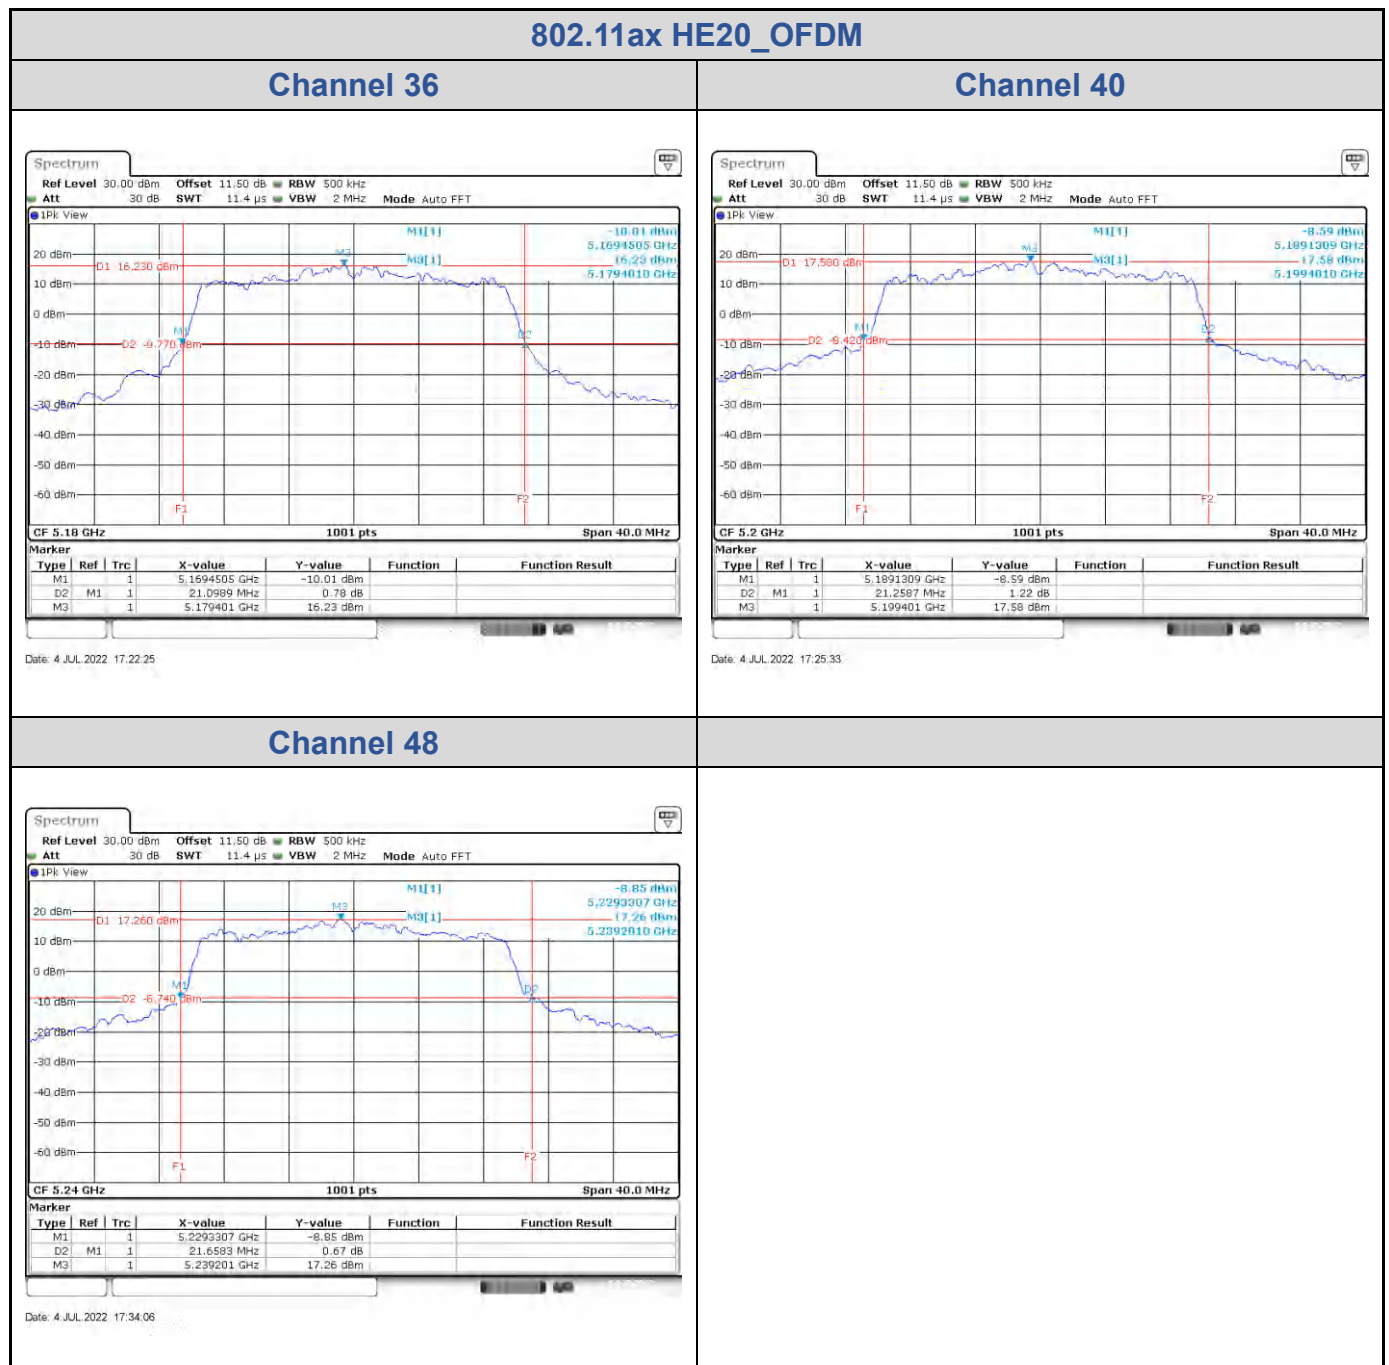

<Chain 0>

<Chain 1>

802.11ax HE20_OFDM

Band	Channel	Frequency (MHz)	26 dB Bandwidth (MHz)	
			Chain 0	Chain 1
U-NII-1	36	5180	21.10	27.45
	40	5200	21.26	34.49
	48	5240	21.66	28.89

<Chain 0>

<Chain 1>

802.11ax HE20_OFDM
Channel 36
Channel 40