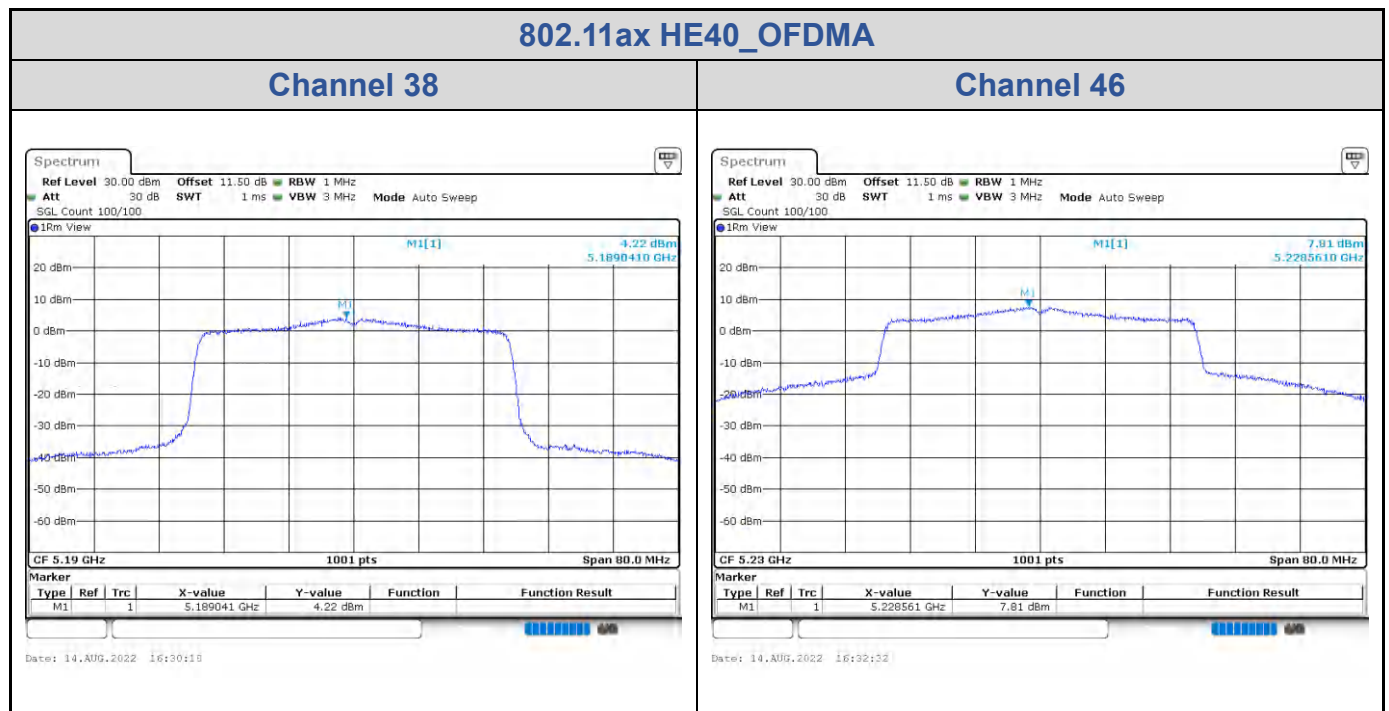

802.11ax HE40_OFDMA

Band	Channel	Frequency (MHz)	PSD without Duty Factor (dBm/MHz)		Total PSD with Duty Factor (dBm/MHz)	Maximum Limit (dBm/MHz)	Pass / Fail
			Chain 0	Chain 1			
U-NII-1	38	5190	4.22	5.69	9.01	13.88	Pass
	46	5230	7.81	7.52	11.66	13.88	Pass

<Chain 0>