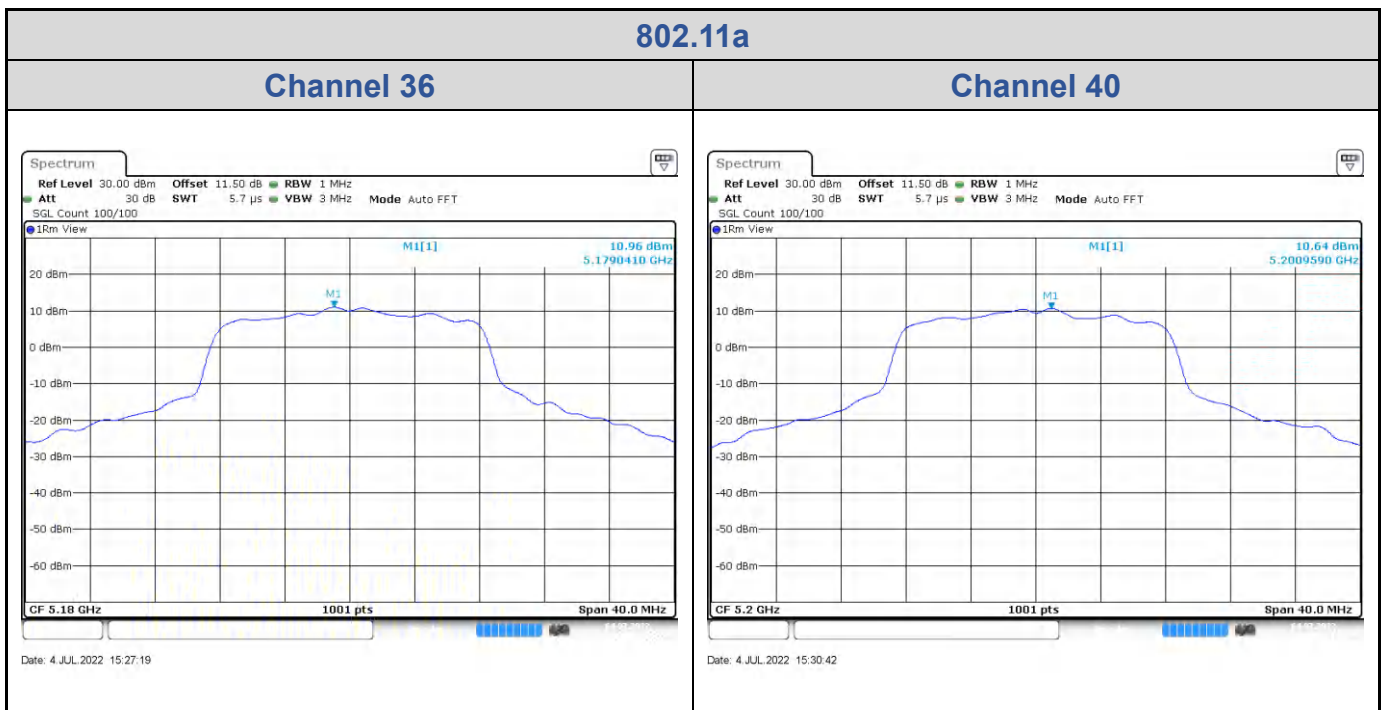

<Chain 1>