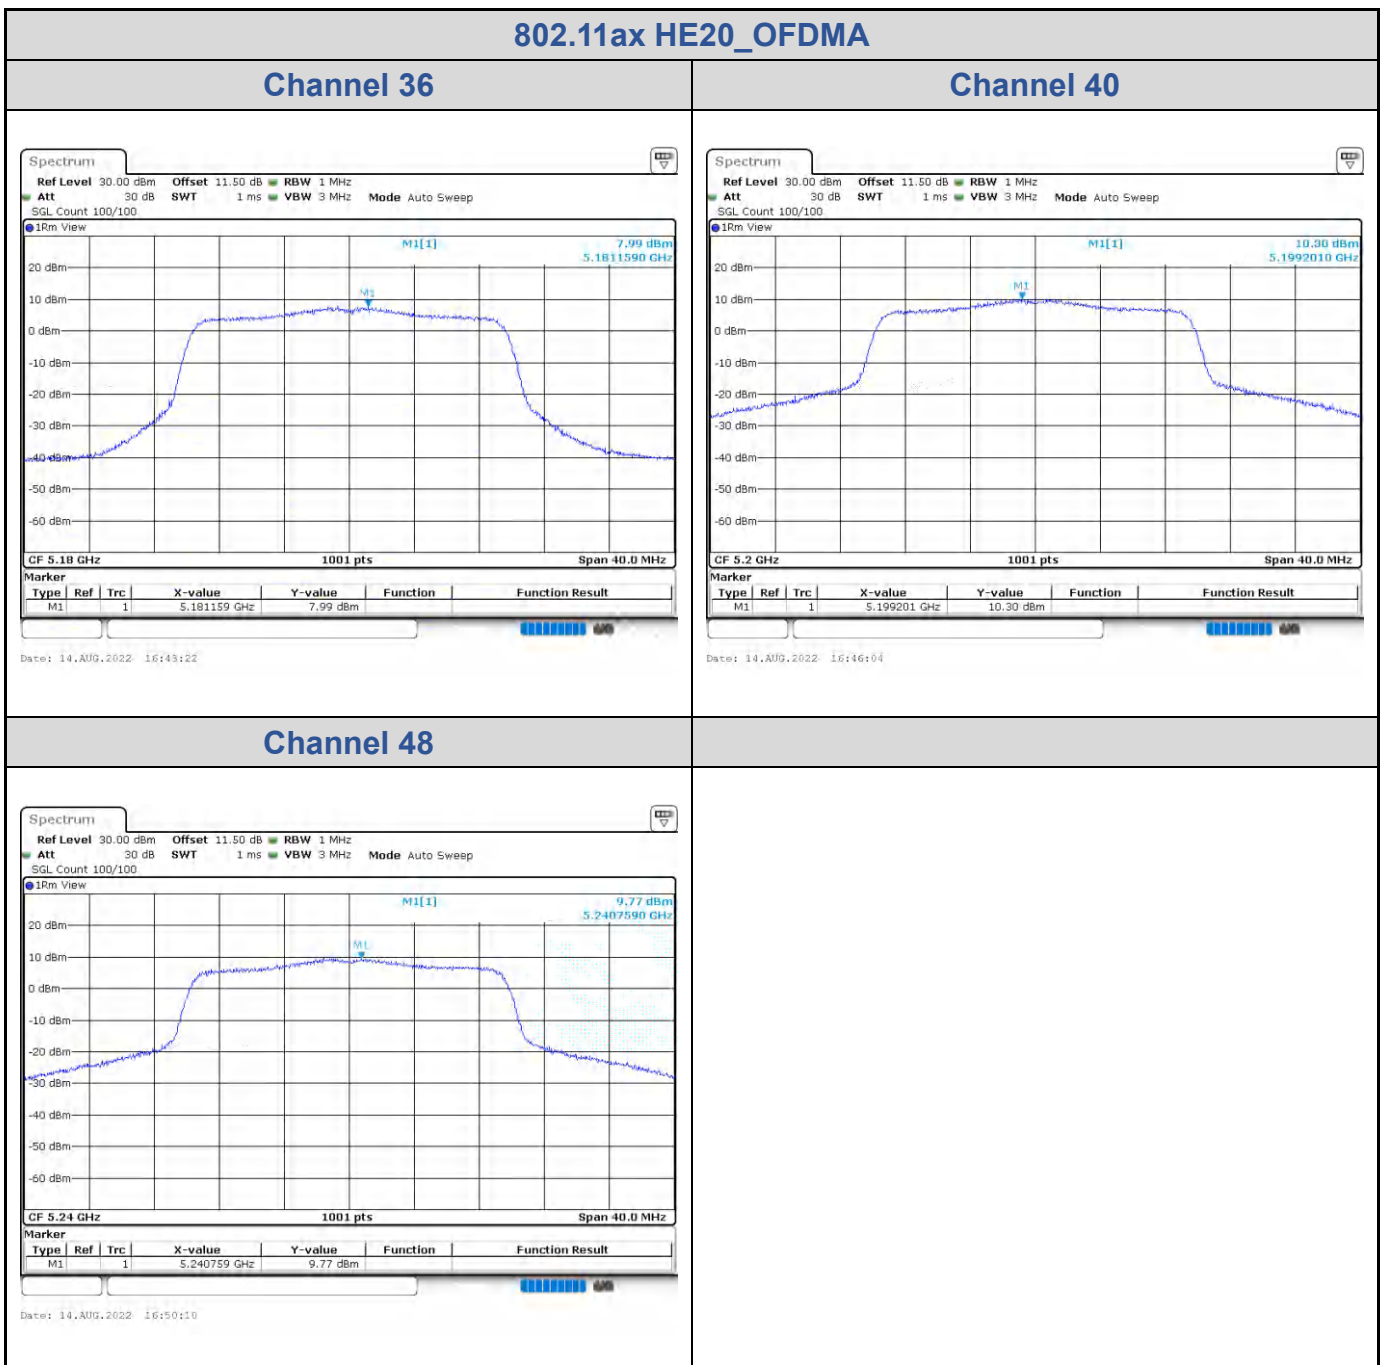

802.11ax HE20_OFDMA

Band	Channel	Frequency (MHz)	PSD without Duty Factor (dBm/MHz)		Total PSD with Duty Factor (dBm/MHz)	Maximum Limit (dBm/MHz)	Pass / Fail
			Chain 0	Chain 1			
U-NII-1	36	5180	7.99	8.66	11.61	13.88	Pass
	40	5200	10.30	9.82	13.33	13.88	Pass
	48	5240	9.77	10.57	13.46	13.88	Pass

<Chain 0>