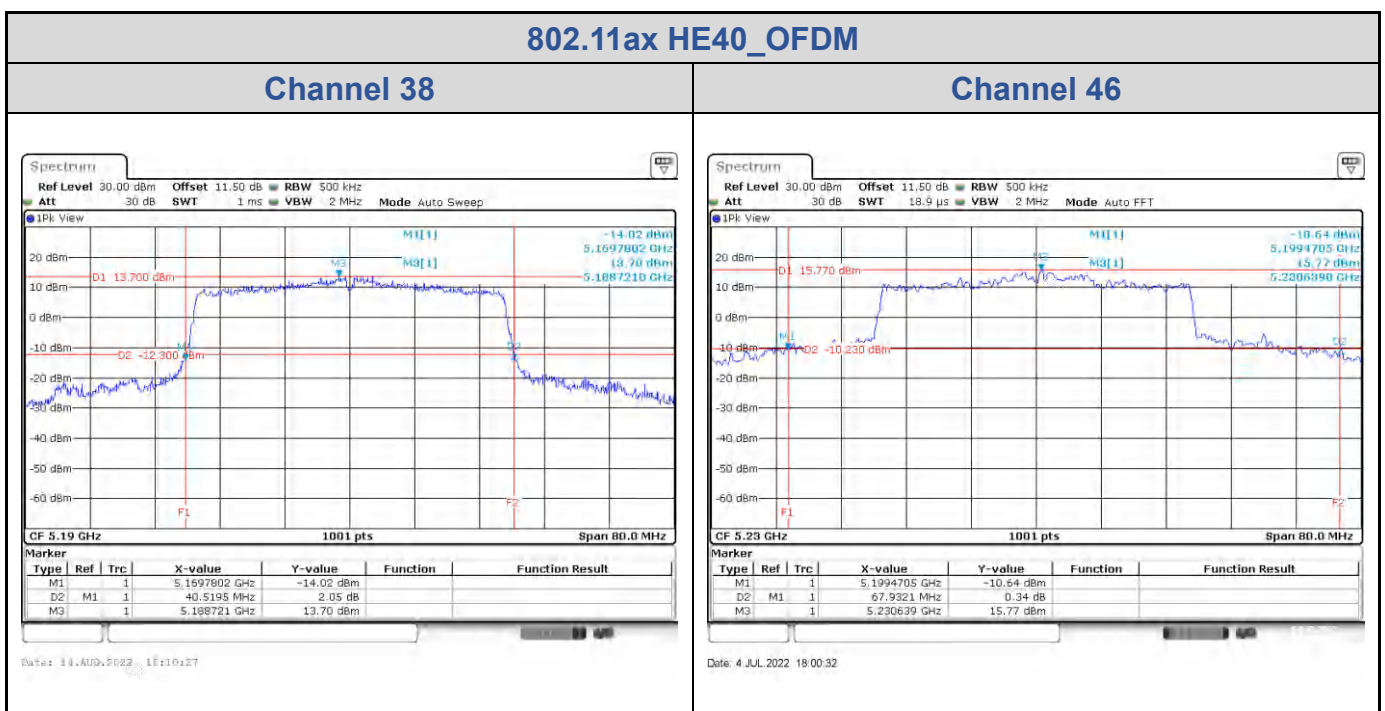

<Chain 1>