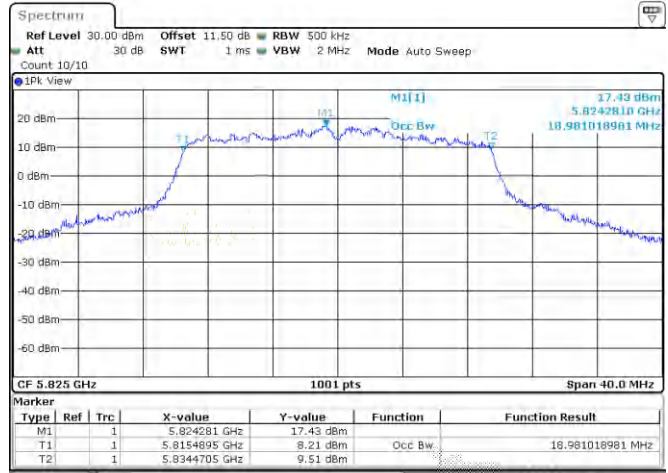

Date: 14.AUG.2022 16:07:12