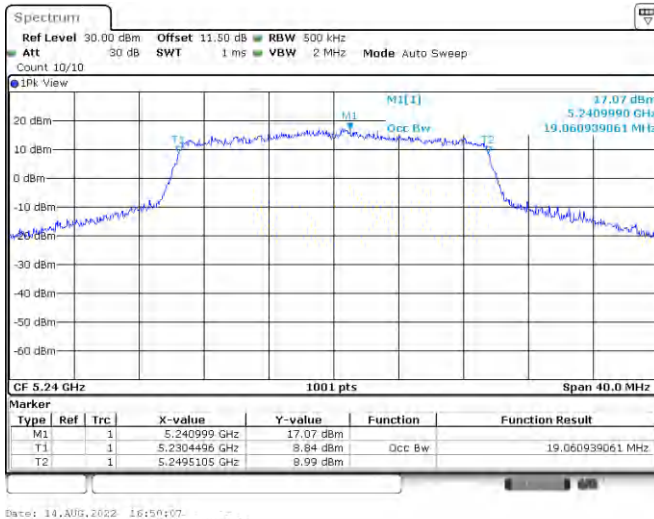

802.11ax HE20_OFDMA

Channel 48

Channel 149