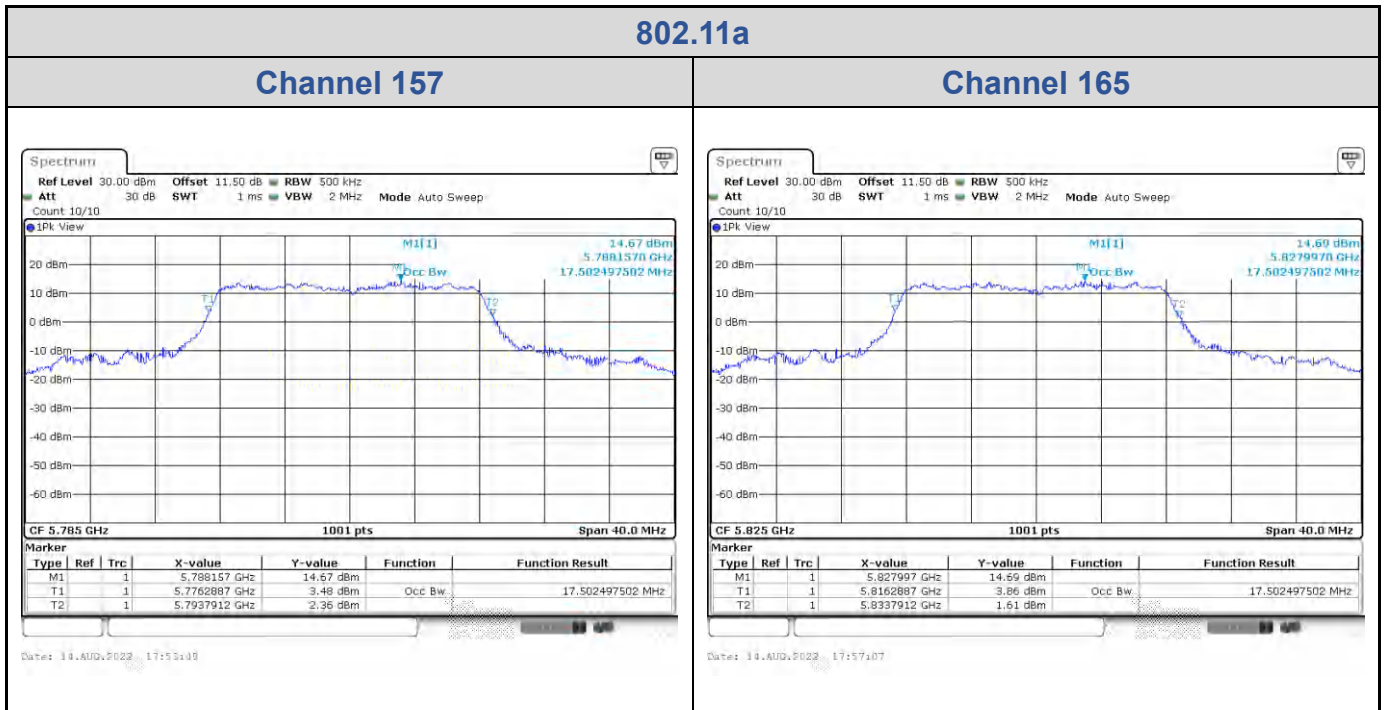

<Chain 0>

802.11a
Channel 48
Channel 149

Date: 4 JUL 2022 15:31:56

Date: 14.AUG.2022 17:50:23

Channel 157
Channel 165

Date: 14.AUG.2022 17:53:00

Date: 14.AUG.2022 17:55:25

<Chain 1>