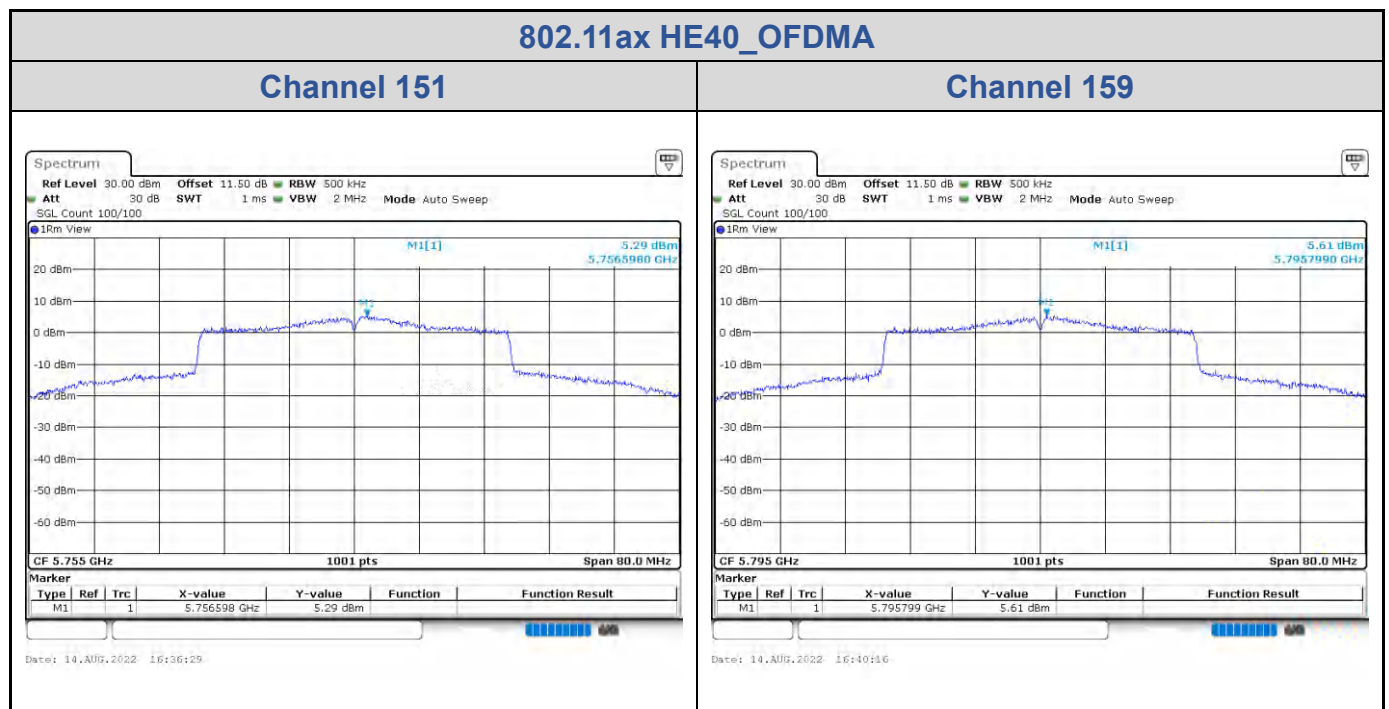

<Chain 1>