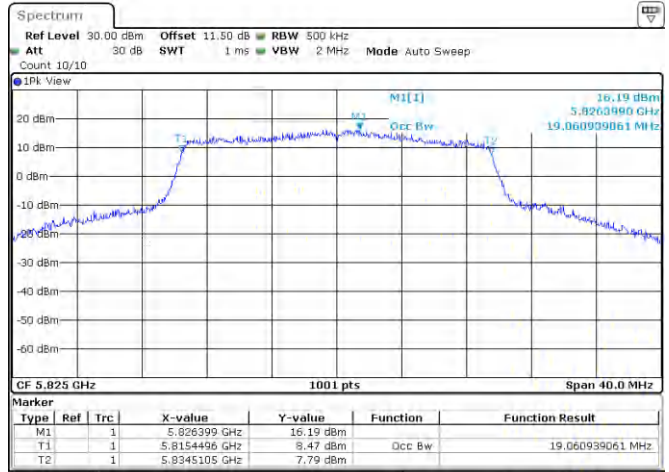

<Chain 0>

802.11ax HE20_OFDMA
Channel 48
Channel 149

Channel 157
Channel 165

<Chain 1>

802.11ax HE20_OFDMA

Channel 157

Channel 165

Date: 14.AUG.2022 16:58:57