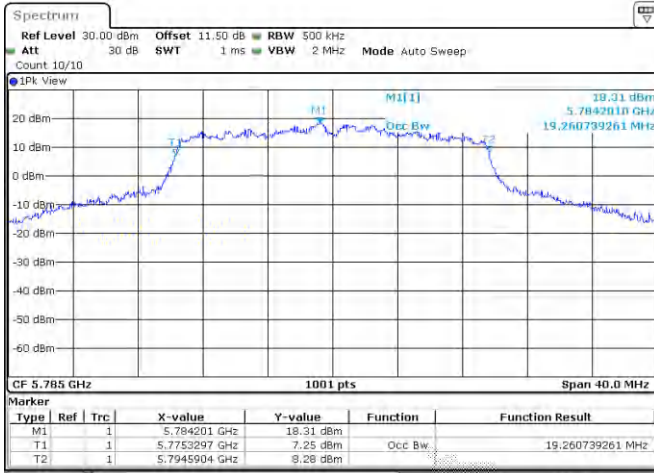

802.11ax HE20_OFDM

Channel 157

Channel 165

Date: 14.AUG.2022 16:05:13