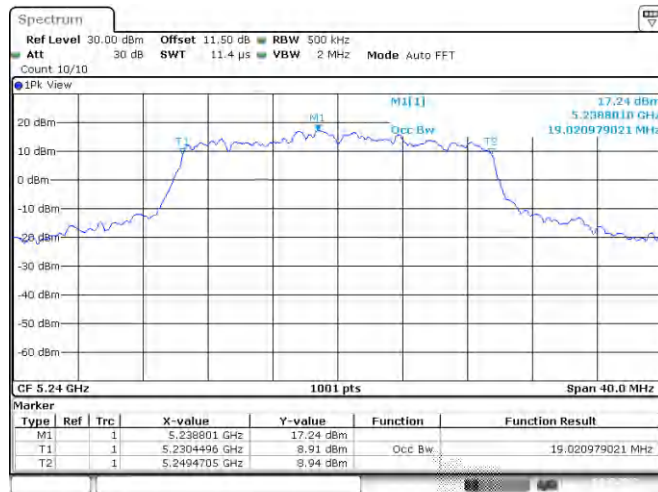

802.11ax HE20_OFDM

Channel 48

Date: 4 JUL 2022 17:34:15