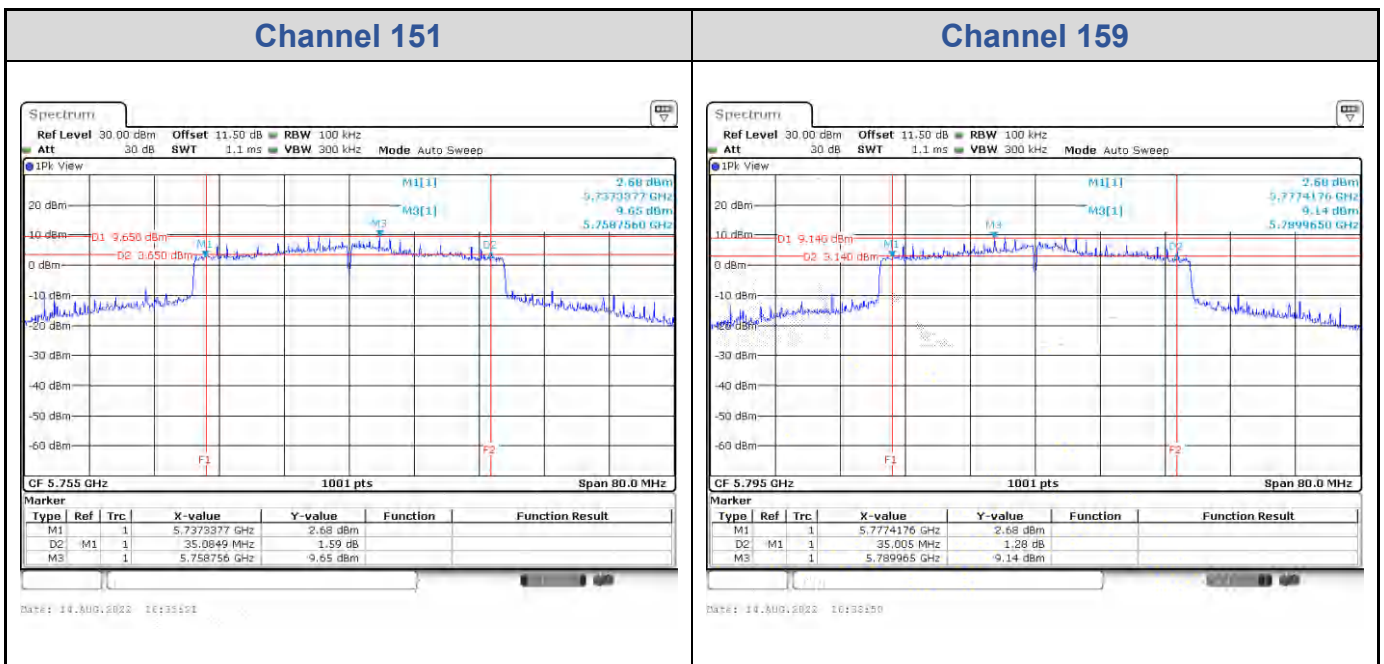

802.11ax HE40_OFDMA

Band	Channel	Frequency (MHz)	6 dB Bandwidth (MHz)	
			Chain 0	Chain 1
U-NII-3	151	5755	35.08	35.01
	159	5795	35.01	35.01

<Chain 0>