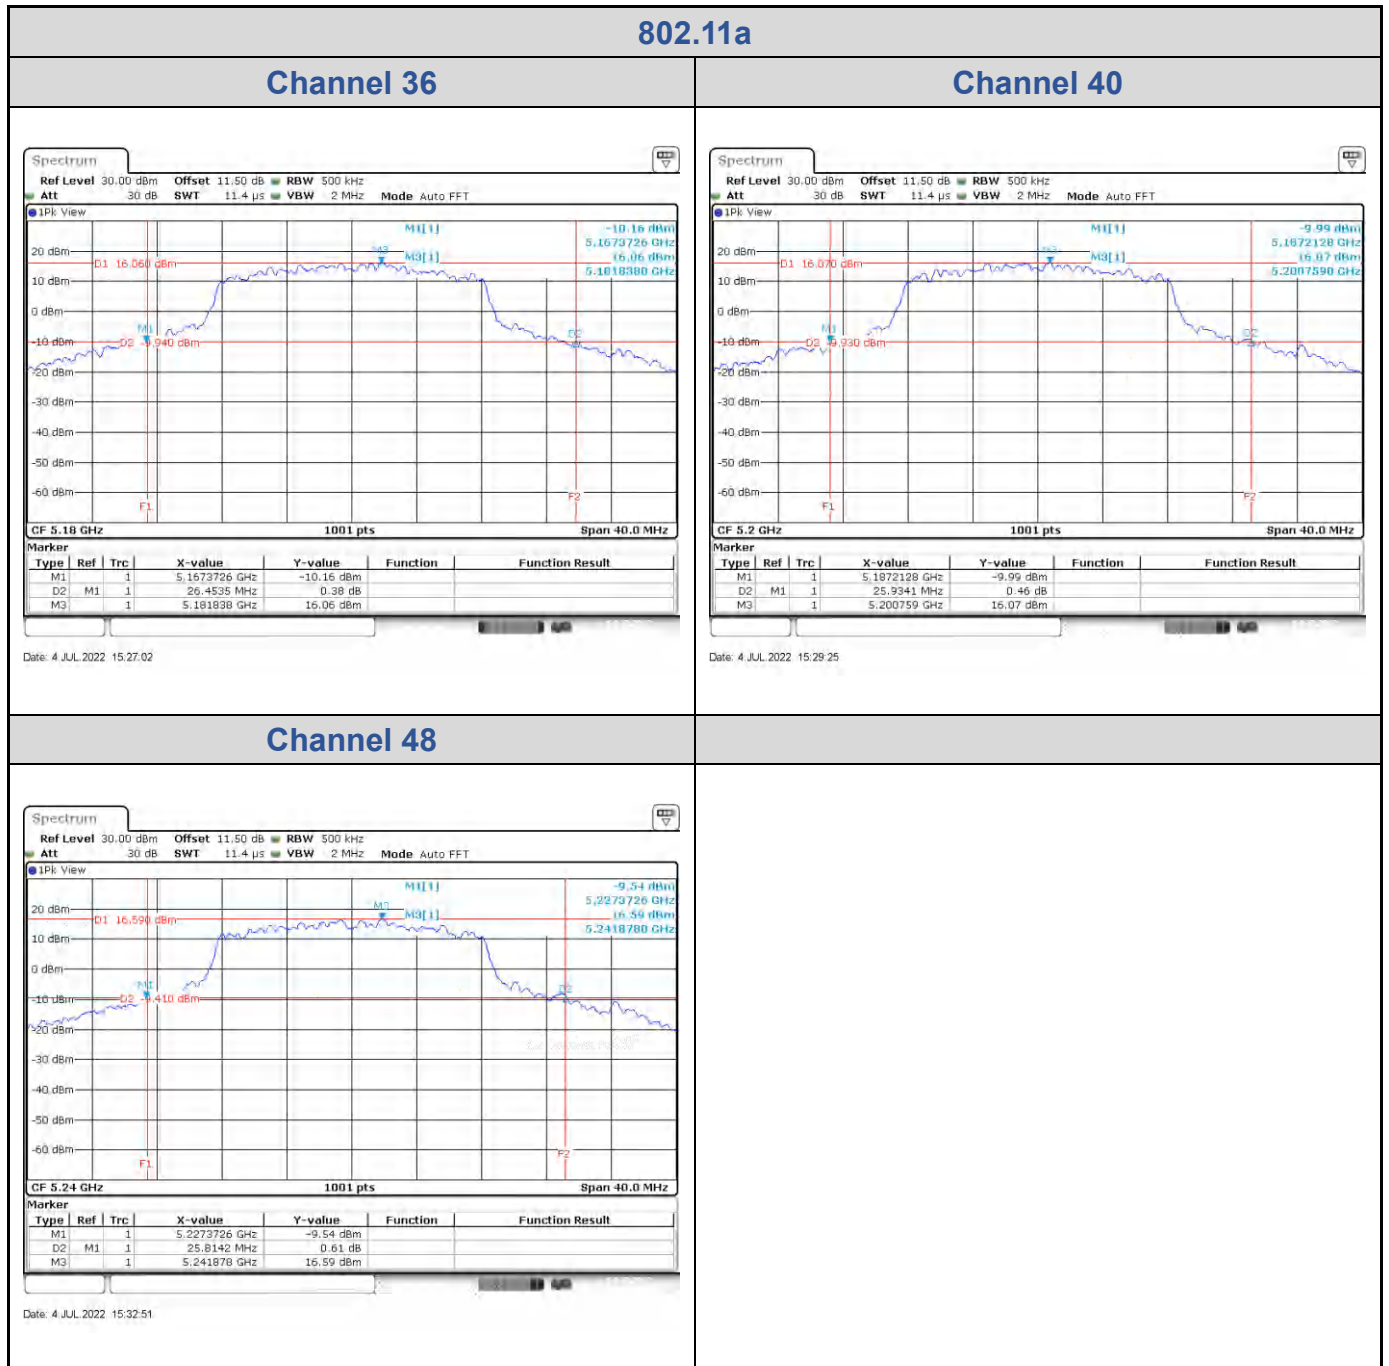

<Chain 1>

802.11ax HE20_OFDM

Band	Channel	Frequency (MHz)	26 dB Bandwidth (MHz)	
			Chain 0	Chain 1
U-NII-1	36	5180	21.10	27.45
	40	5200	21.26	34.49
	48	5240	21.66	28.89

<Chain 0>