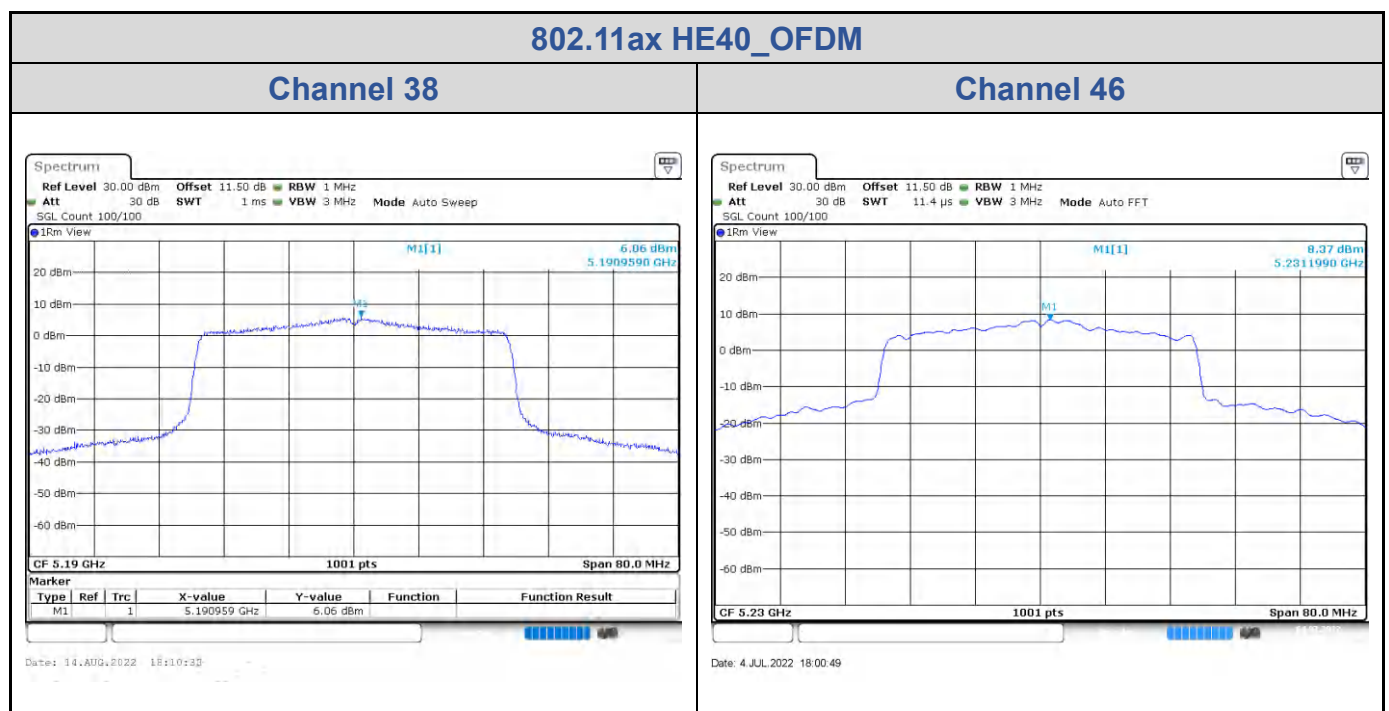

<Chain 1>