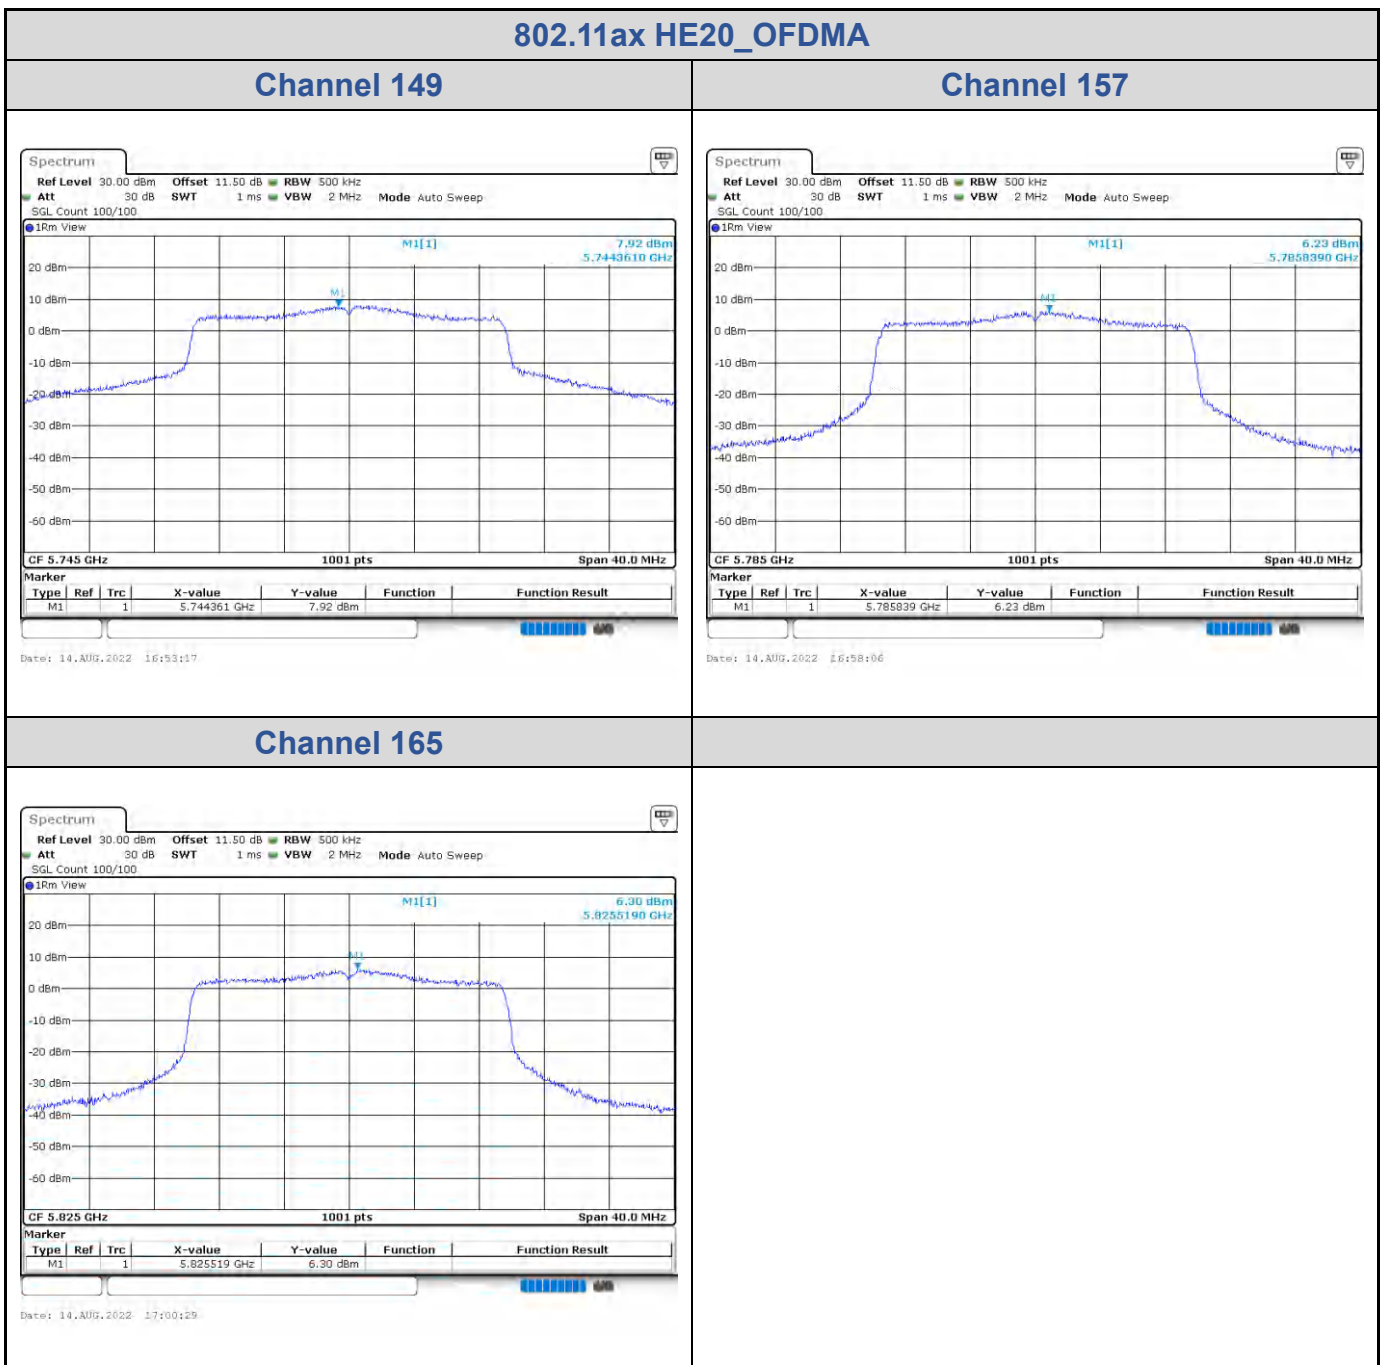

802.11ax HE20_OFDMA

Band	Channel	Frequency (MHz)	PSD without Duty Factor (dBm/500kHz)		Total PSD with Duty Factor (dBm/500kHz)	Maximum Limit (dBm/500kHz)	Pass / Fail
			Chain 0	Chain 1			
U-NII-3	149	5745	7.92	7.95	11.20	26.88	Pass
	157	5785	6.23	6.32	9.54	26.88	Pass
	165	5825	6.30	6.13	9.48	26.88	Pass

<Chain 0>