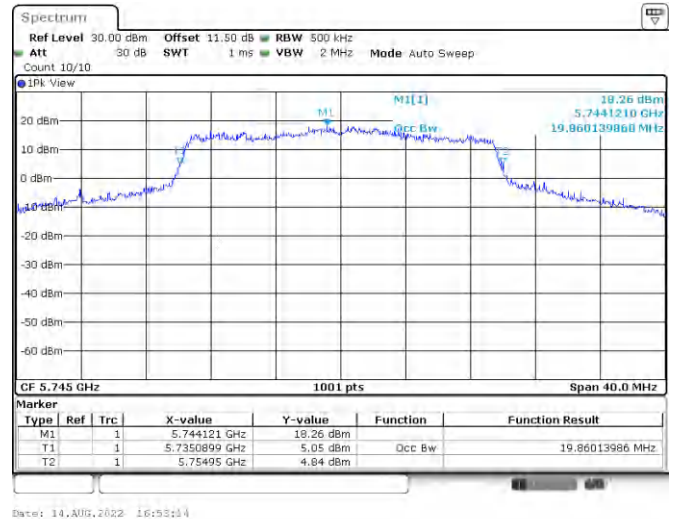

802.11ax HE20_OFDMA

Channel 48

Channel 149