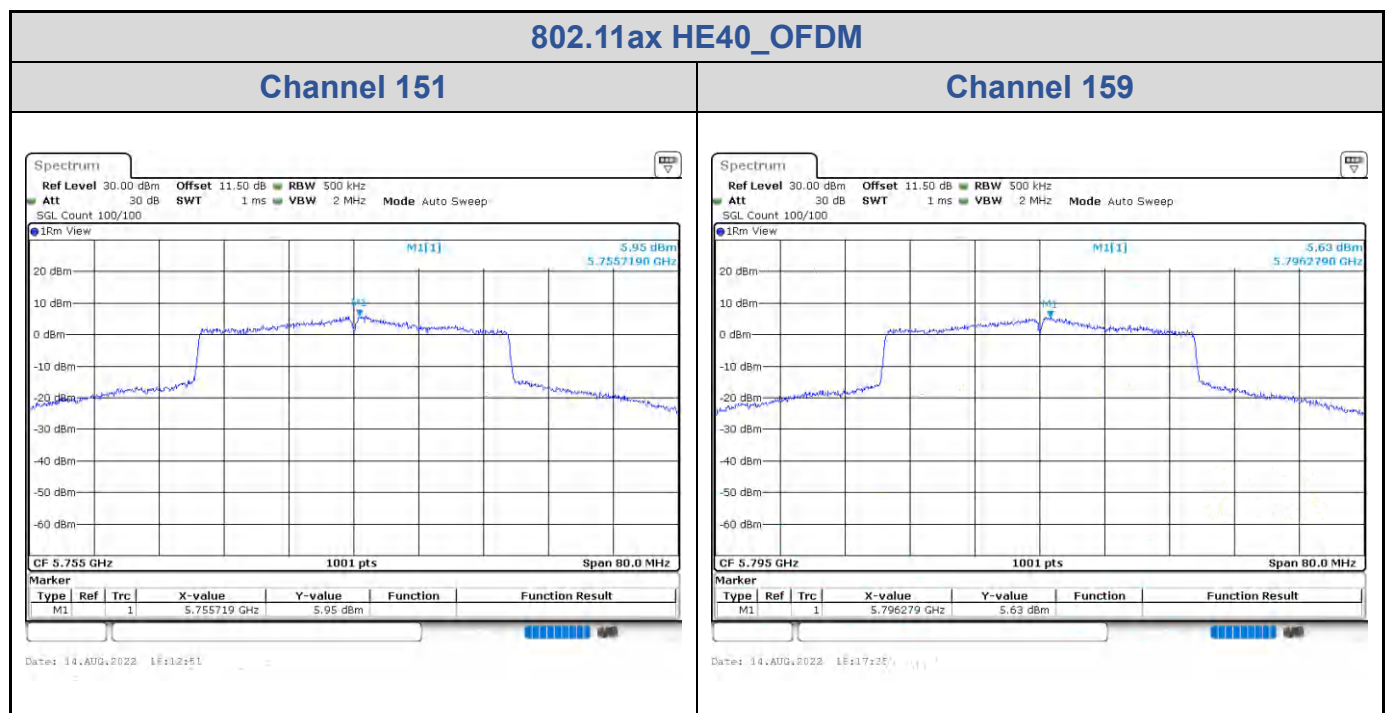

802.11ax HE40_OFDM

Band	Channel	Frequency (MHz)	PSD without Duty Factor (dBm/500kHz)		Total PSD with Duty Factor (dBm/500kHz)	Maximum Limit (dBm/500kHz)	Pass / Fail
			Chain 0	Chain 1			
U-NII-3	151	5755	5.95	6.11	9.41	26.88	Pass
	159	5795	5.63	5.81	9.10	26.88	Pass

<Chain 0>