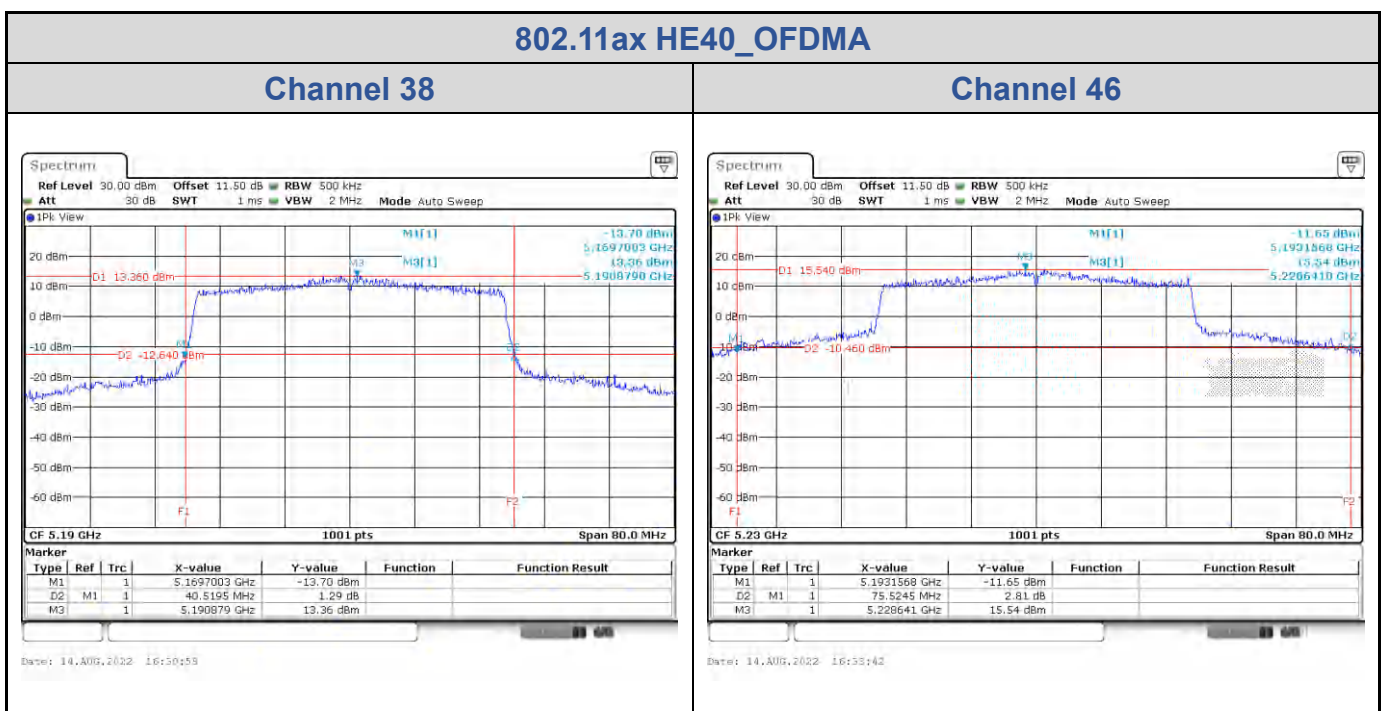

<Chain 0>

<Chain 1>

802.11ax HE40_OFDMA

Band	Channel	Frequency (MHz)	26 dB Bandwidth (MHz)	
			Chain 0	Chain 1
U-NII-1	38	5190	40.44	40.52
	46	5230	74.65	75.52

<Chain 0>

<Chain 1>

802.11ax HE80_OFDMA

Band	Channel	Frequency (MHz)	26 dB Bandwidth (MHz)	
			Chain 0	Chain 1
U-NII-1	42	5210	81.04	81.52