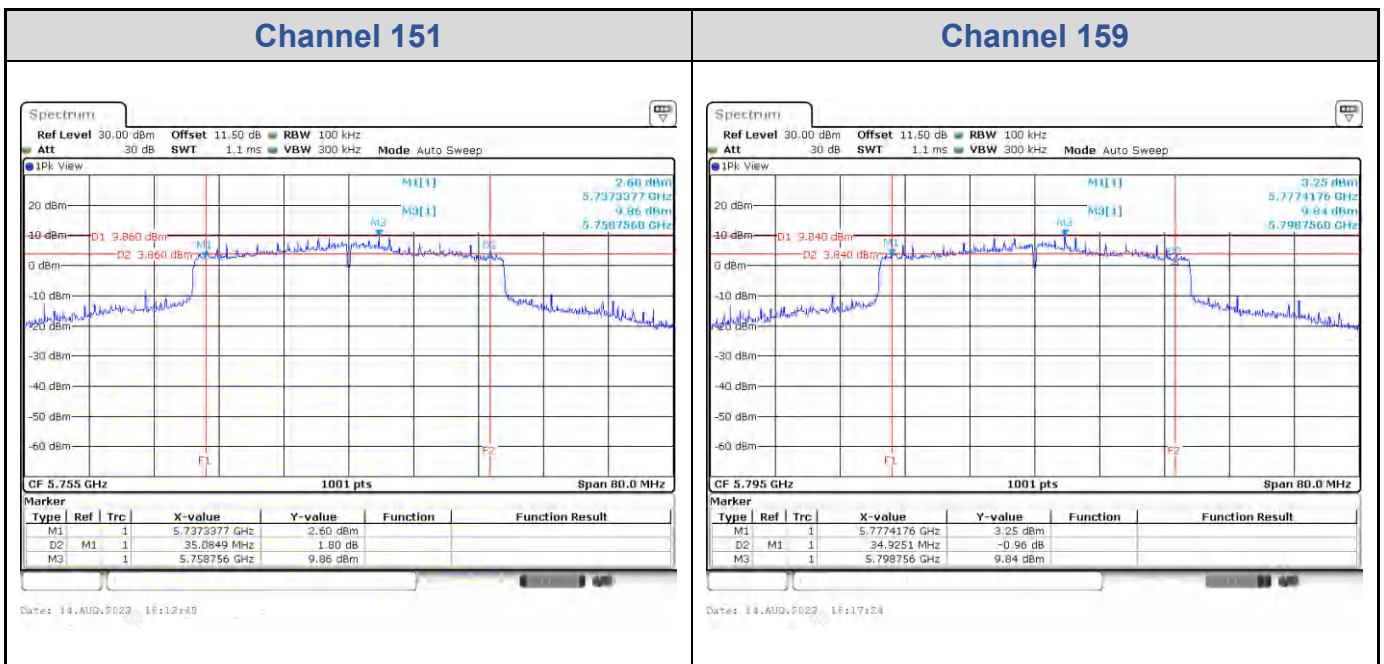

<Chain 0>

<Chain 1>

802.11ax HE40_OFDM

Band	Channel	Frequency (MHz)	6 dB Bandwidth (MHz)	
			Chain 0	Chain 1
U-NII-3	151	5755	35.08	35.88
	159	5795	34.93	35.08

<Chain 0>

<Chain 1>

802.11ax HE80_OFDM

Band	Channel	Frequency (MHz)	6 dB Bandwidth (MHz)	
			Chain 0	Chain 1
U-NII-3	155	5775	59.62	68.41