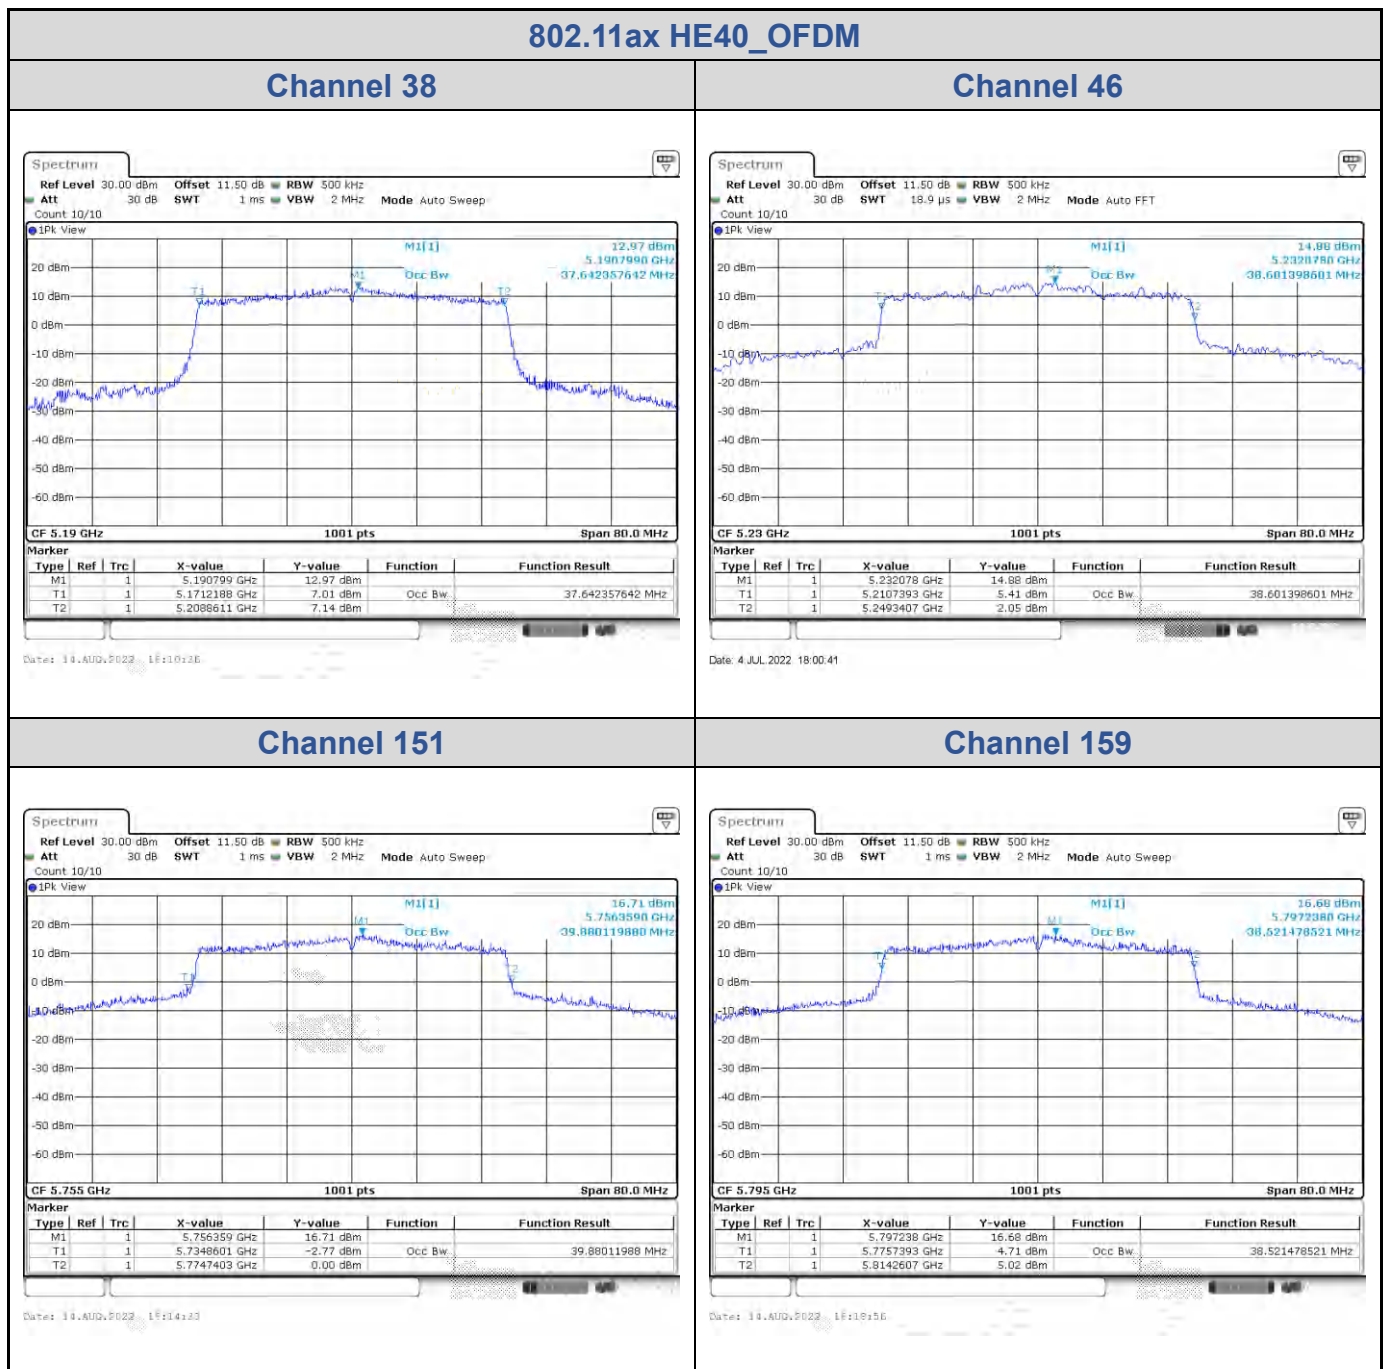

<Chain 1>

802.11ax HE80_OFDM

Band	Channel	Frequency (MHz)	99% Bandwidth (MHz)	
			Chain 0	Chain 1
U-NII-1	42	5210	76.72	76.88
U-NII-3	155	5775	77.04	77.68

<Chain 0>