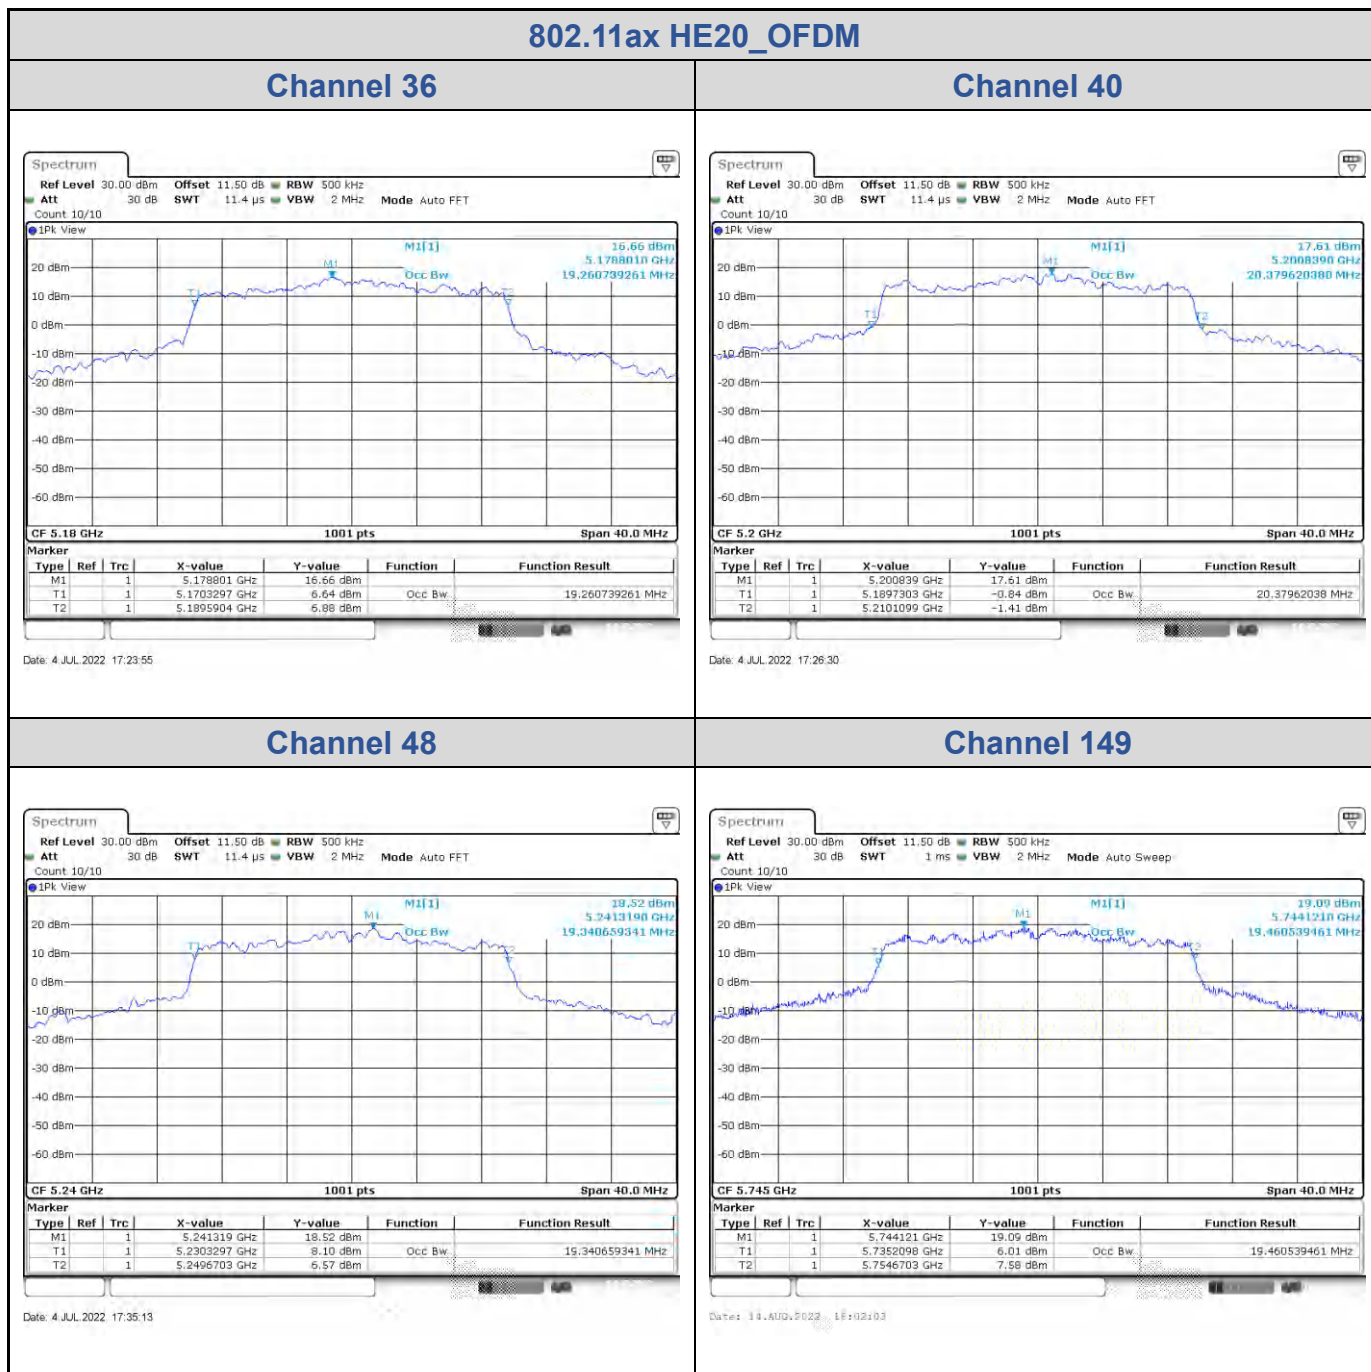

<Chain 1>