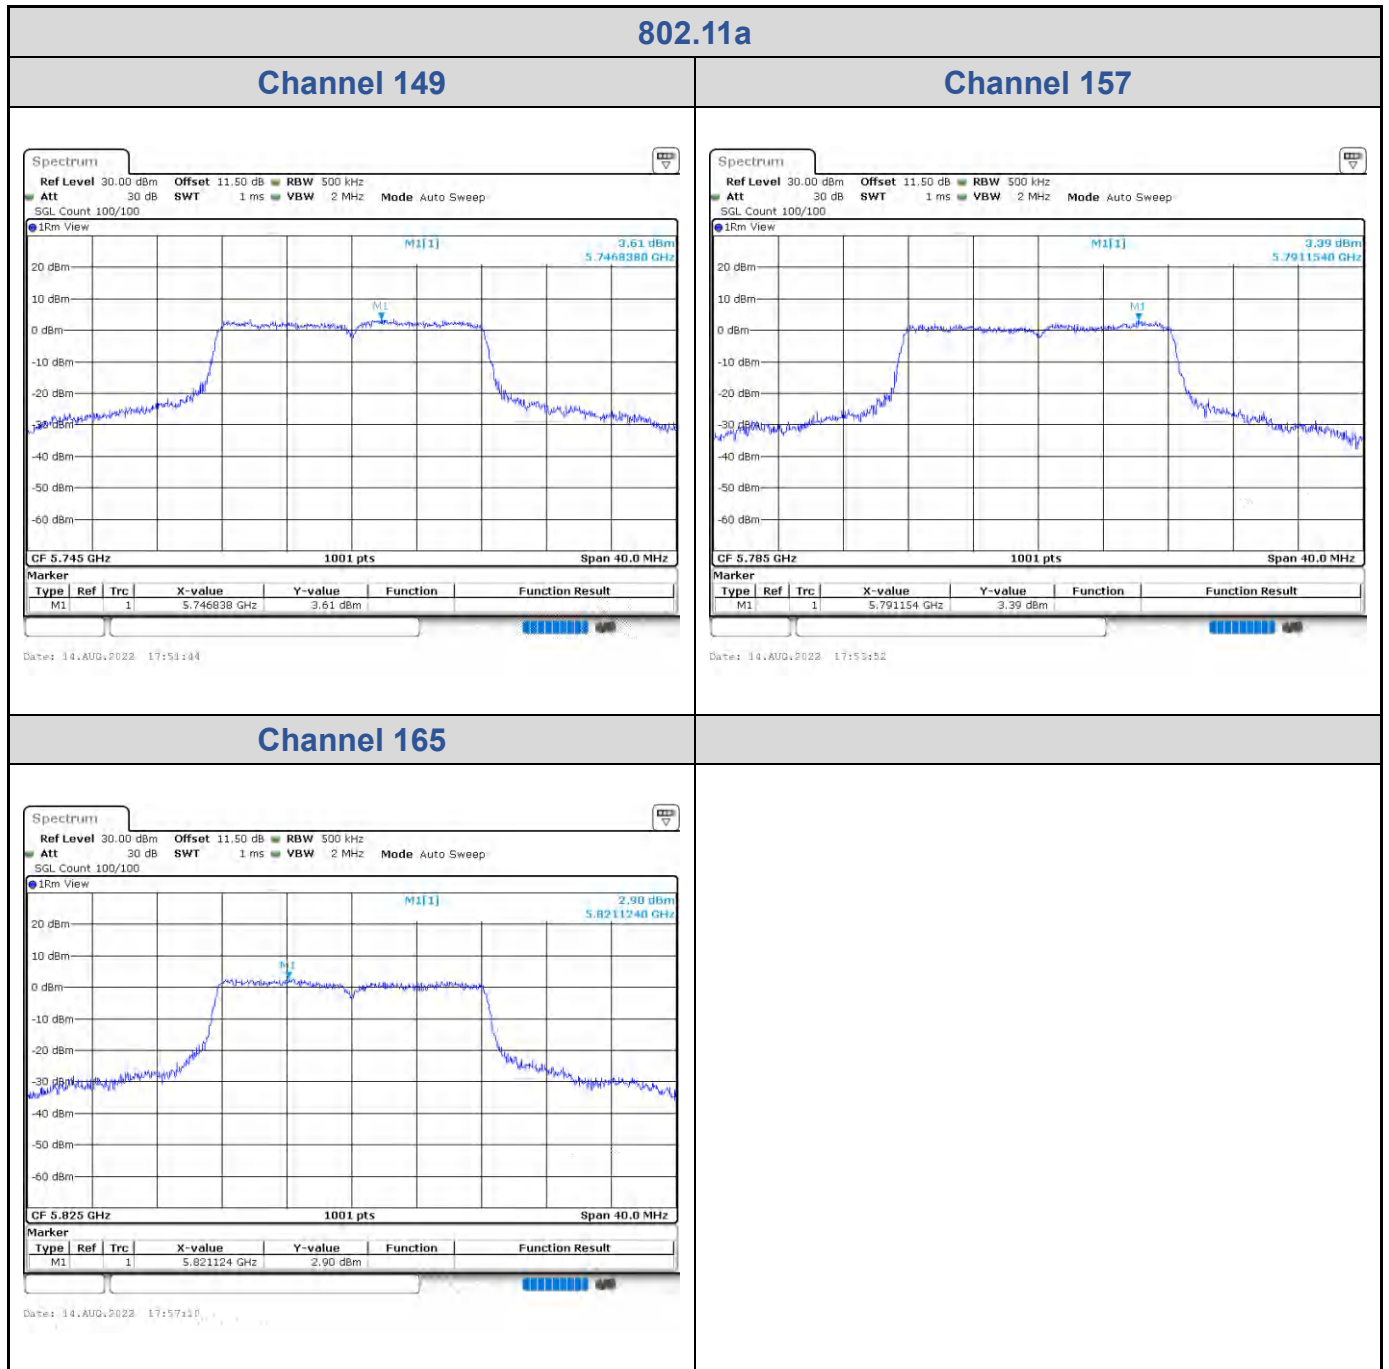

<Chain 1>

802.11ax HE20_OFDM

Band	Channel	Frequency (MHz)	PSD without Duty Factor (dBm/500kHz)		Total PSD with Duty Factor (dBm/500kHz)	Maximum Limit (dBm/500kHz)	Pass / Fail
			Chain 0	Chain 1			
U-NII-3	149	5745	7.72	8.01	11.26	26.88	Pass
	157	5785	7.15	6.76	10.35	26.88	Pass
	165	5825	5.83	6.23	9.42	26.88	Pass

<Chain 0>