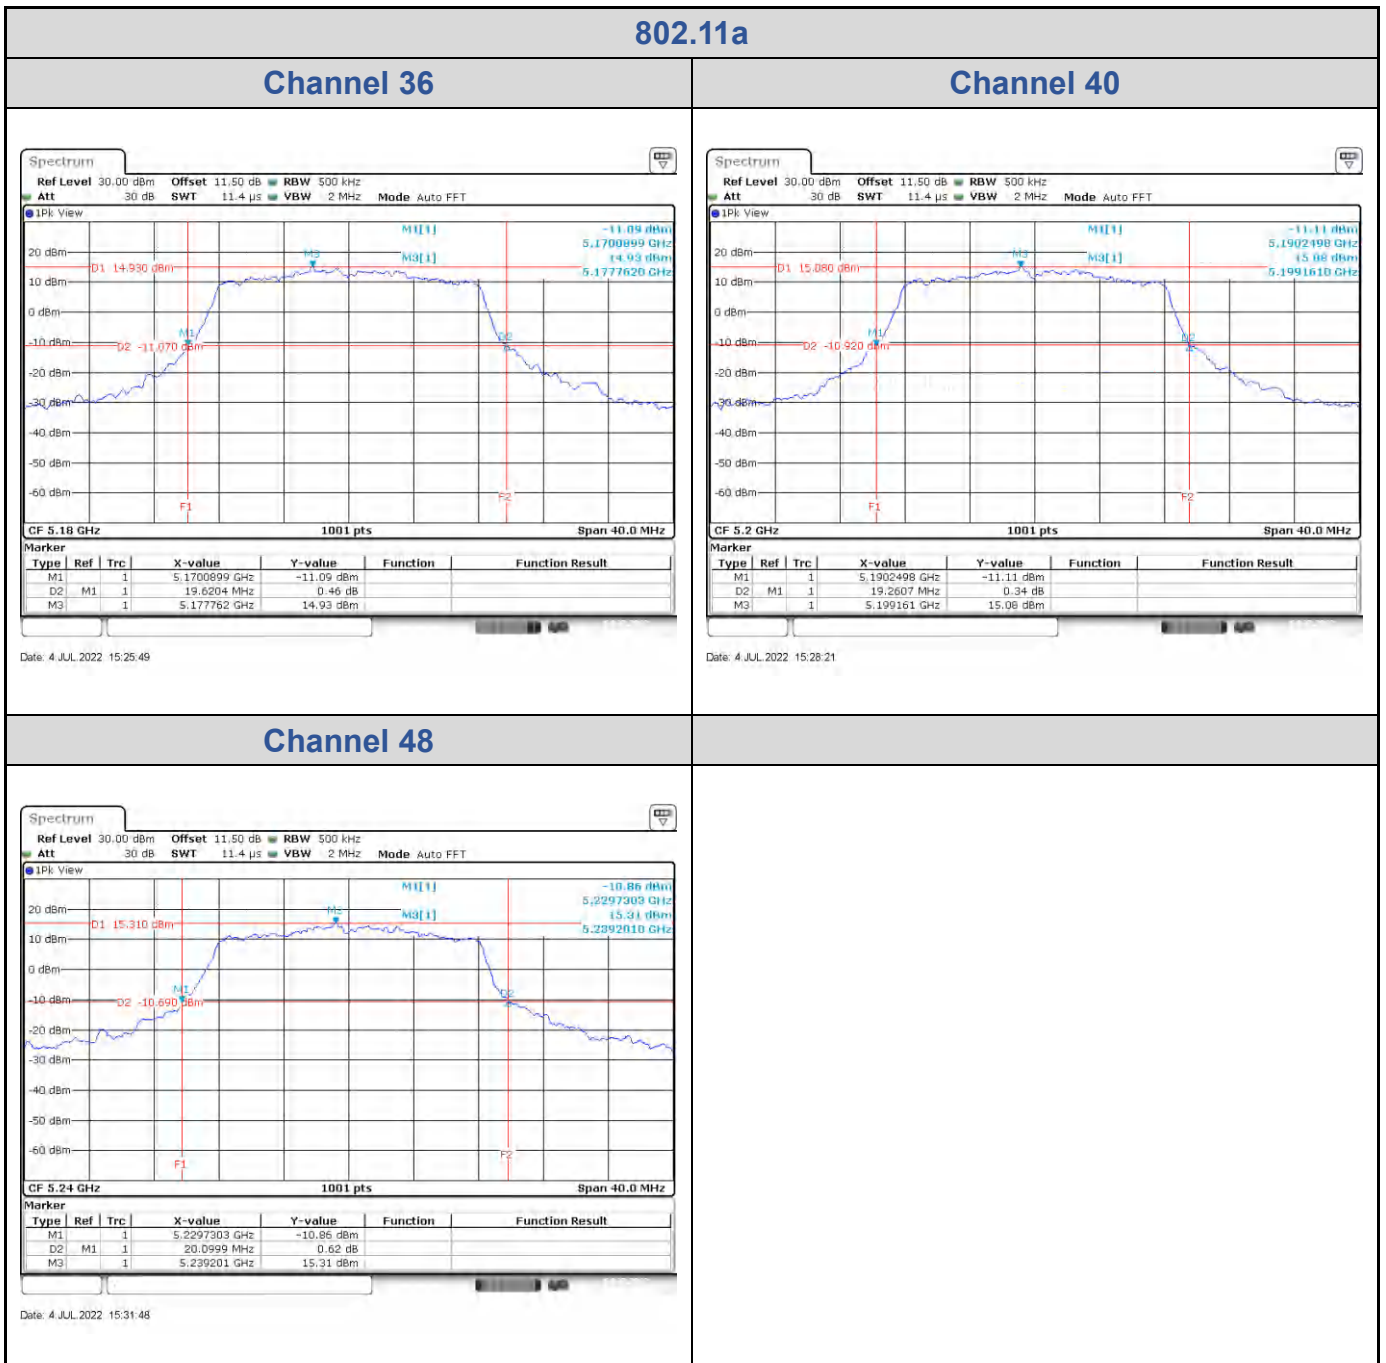

Appendix A: Test Results of Conducted Test

Test Result of 26 dB Bandwidth

802.11a

Band	Channel	Frequency (MHz)	26 dB Bandwidth (MHz)	
			Chain 0	Chain 1
U-NII-1	36	5180	19.62	26.45
	40	5200	19.26	25.93
	48	5240	20.10	25.81

<Chain 0>