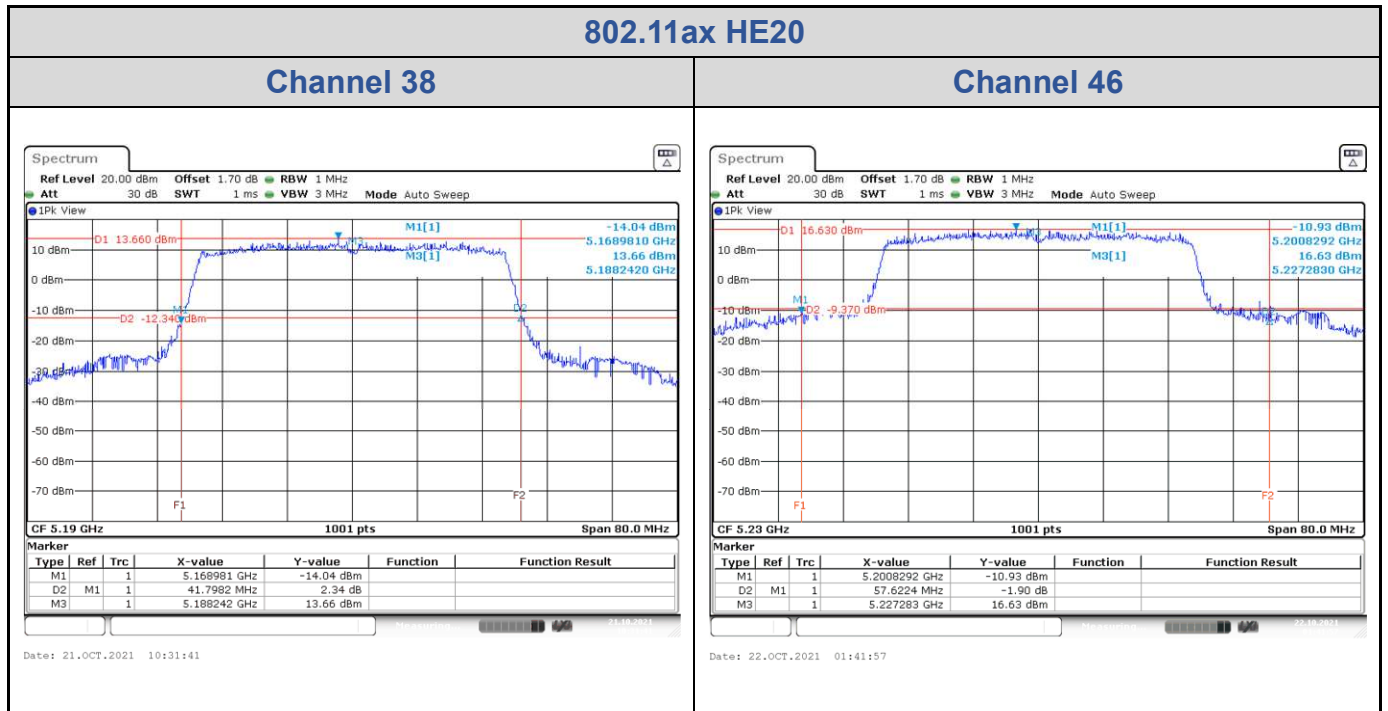

<Chain 2>