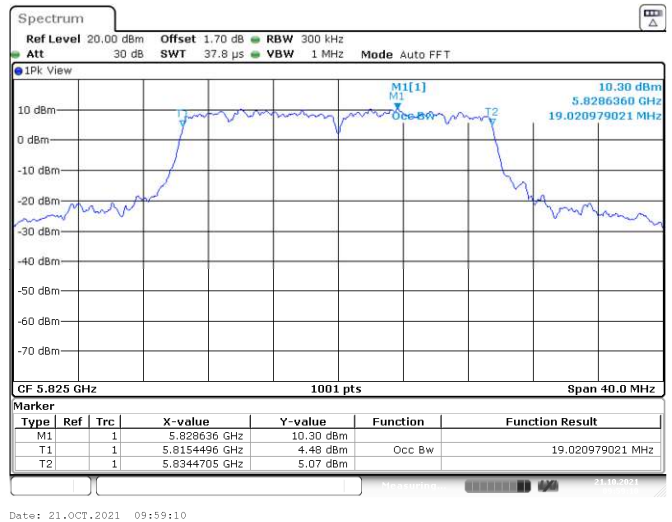

<Chain 0>

<Chain 1>

802.11ax HE20
Channel 48

Channel 149

Channel 157

Channel 165

<Chain 2>

<Chain 3>