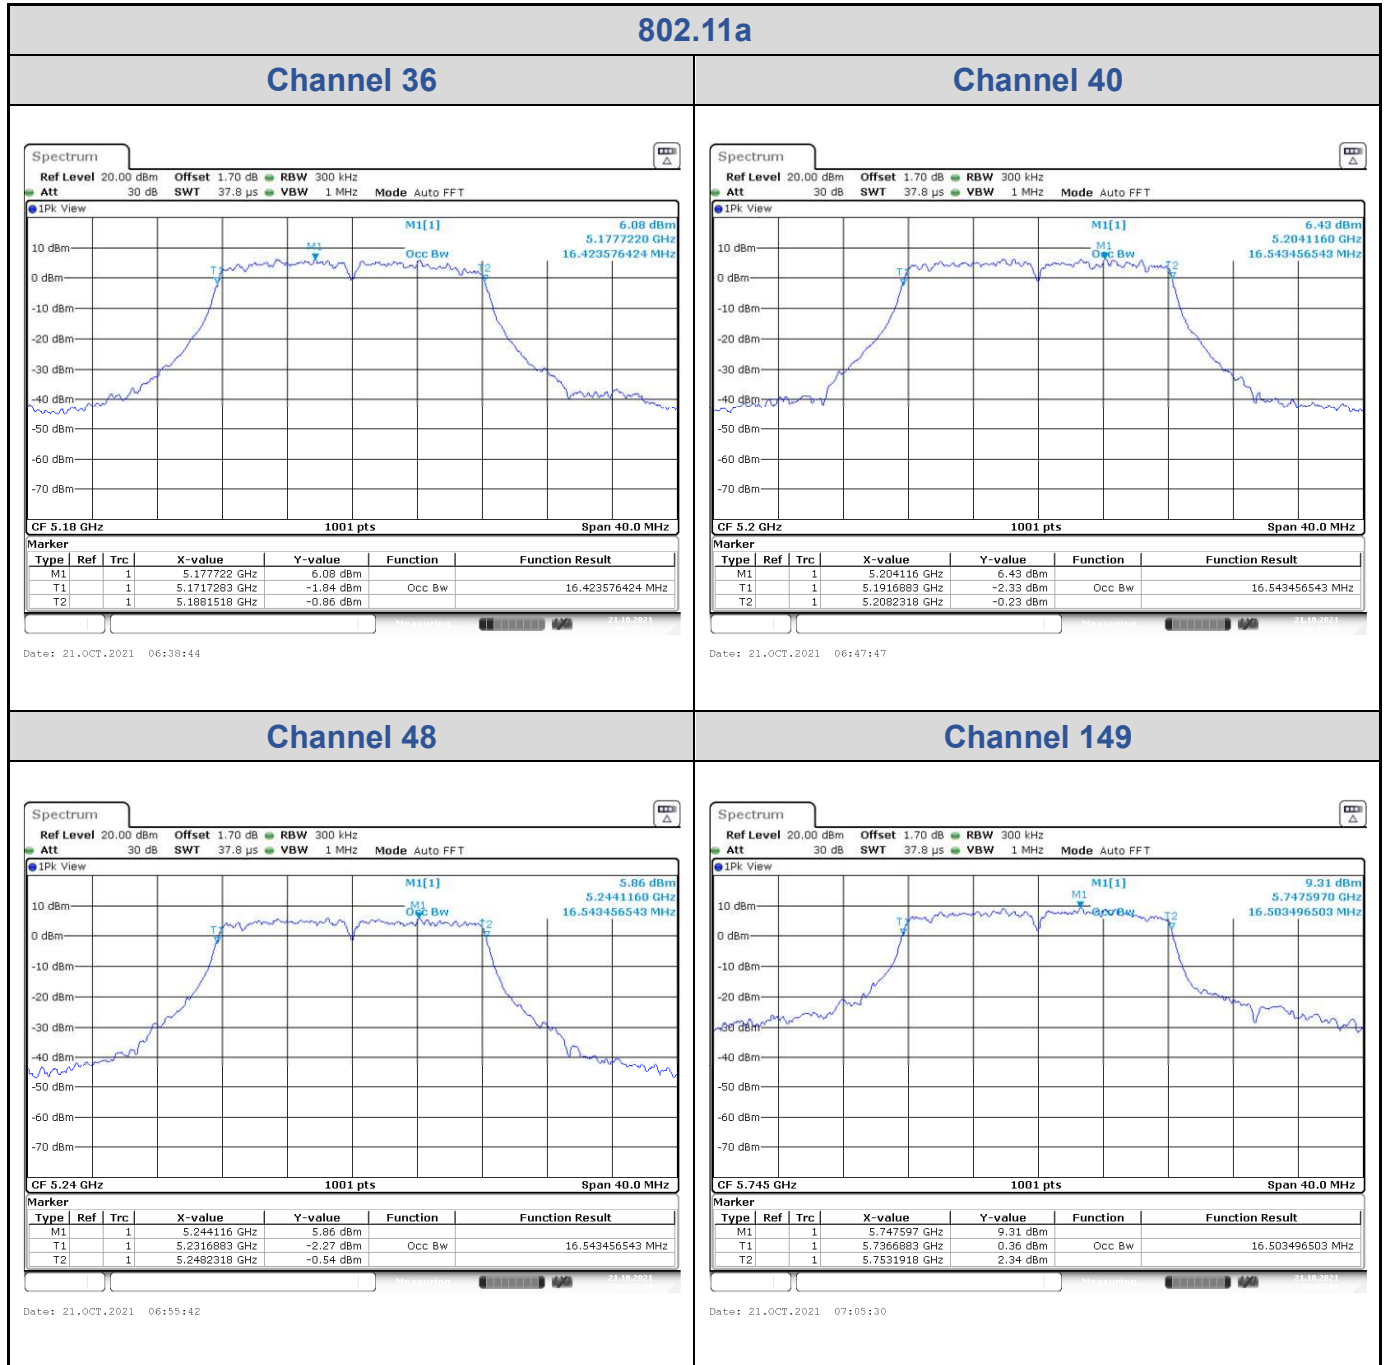

<Chain 1>