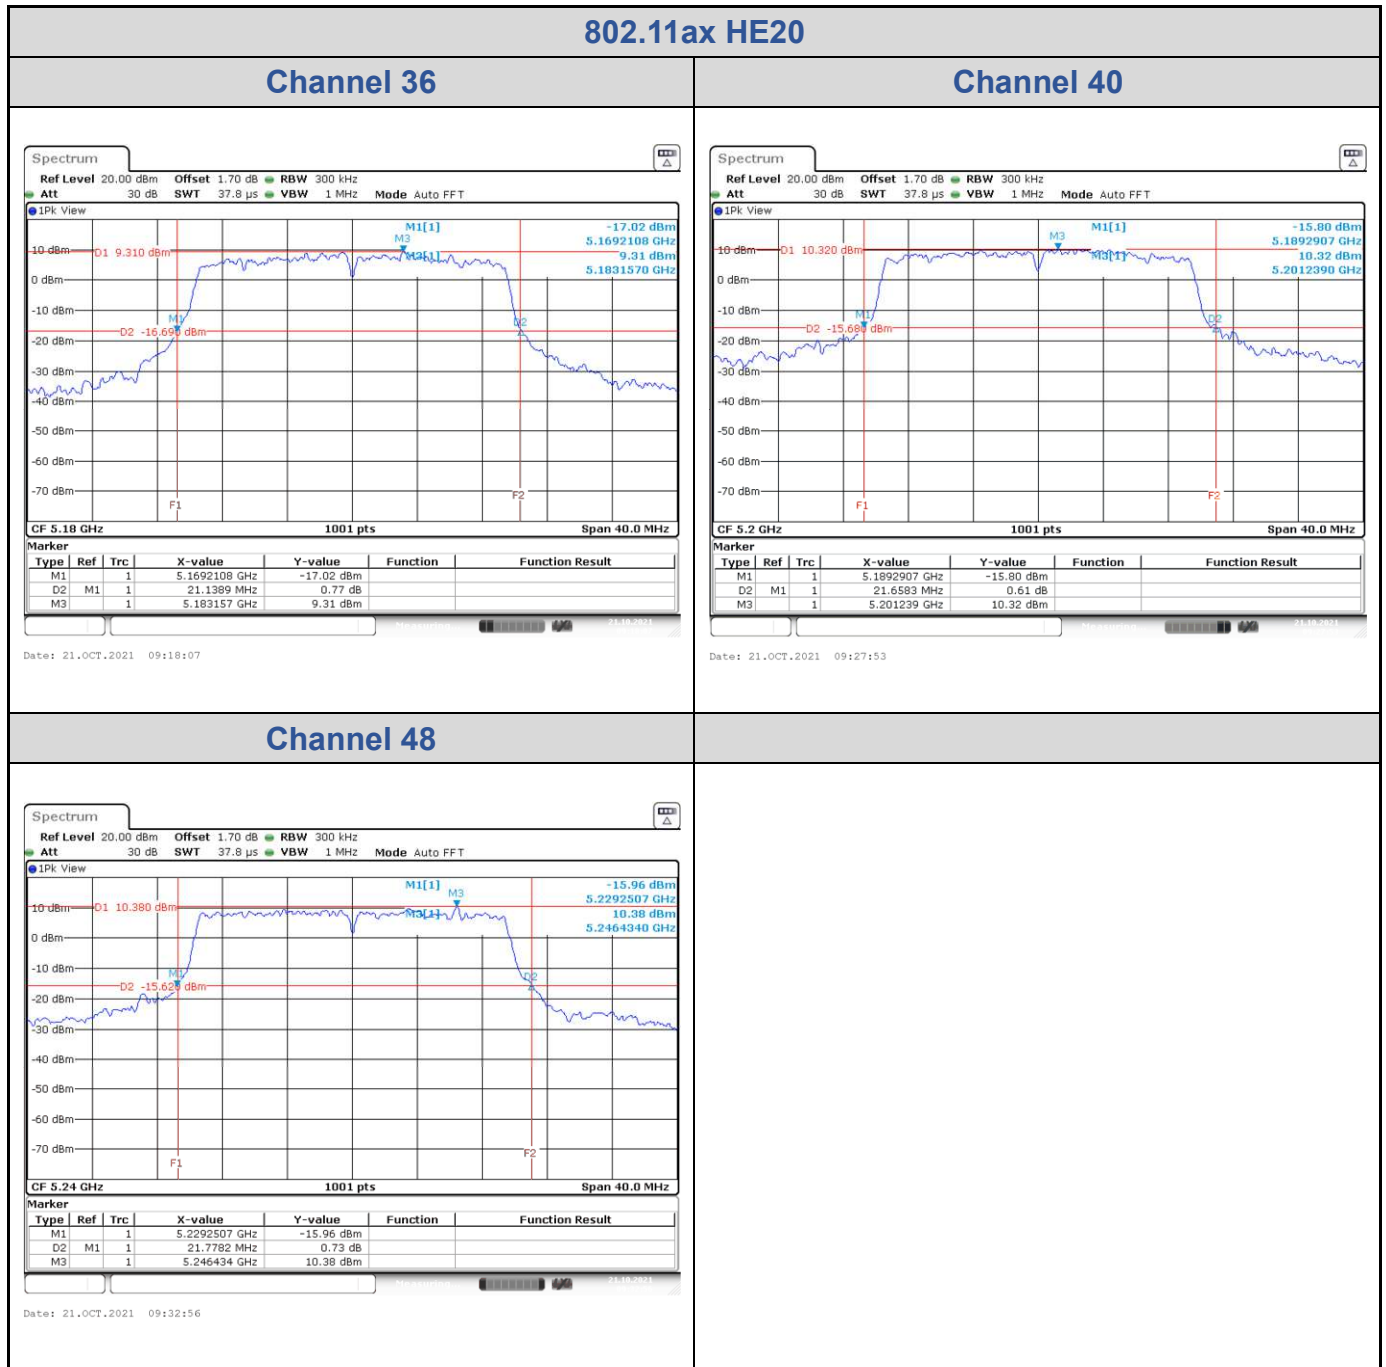

<Chain 1>