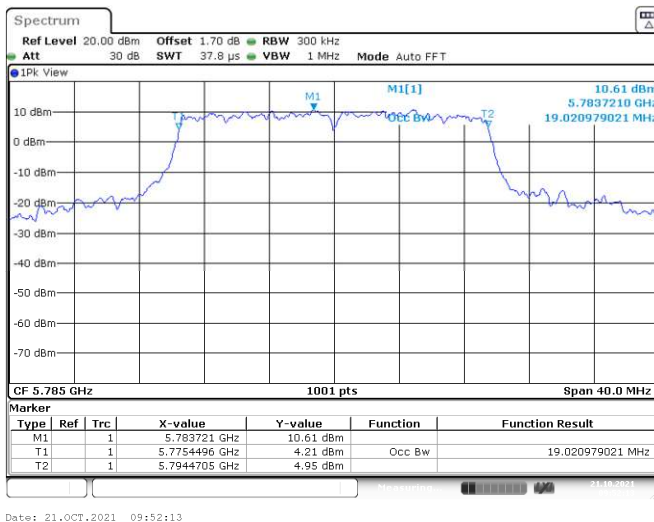

Channel 157