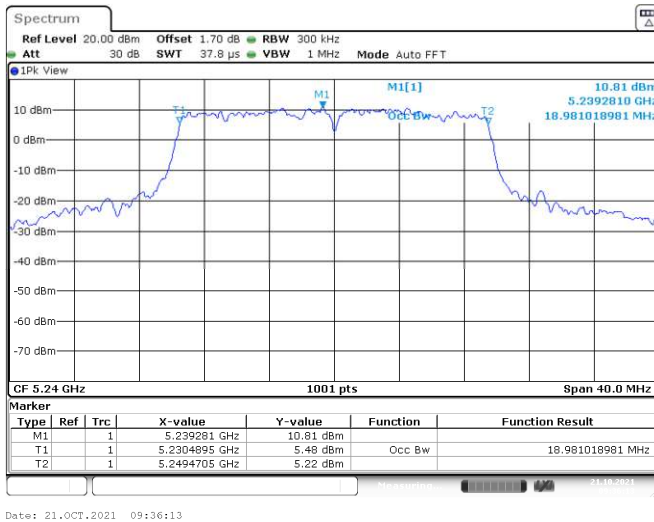

802.11ax HE20

Channel 48