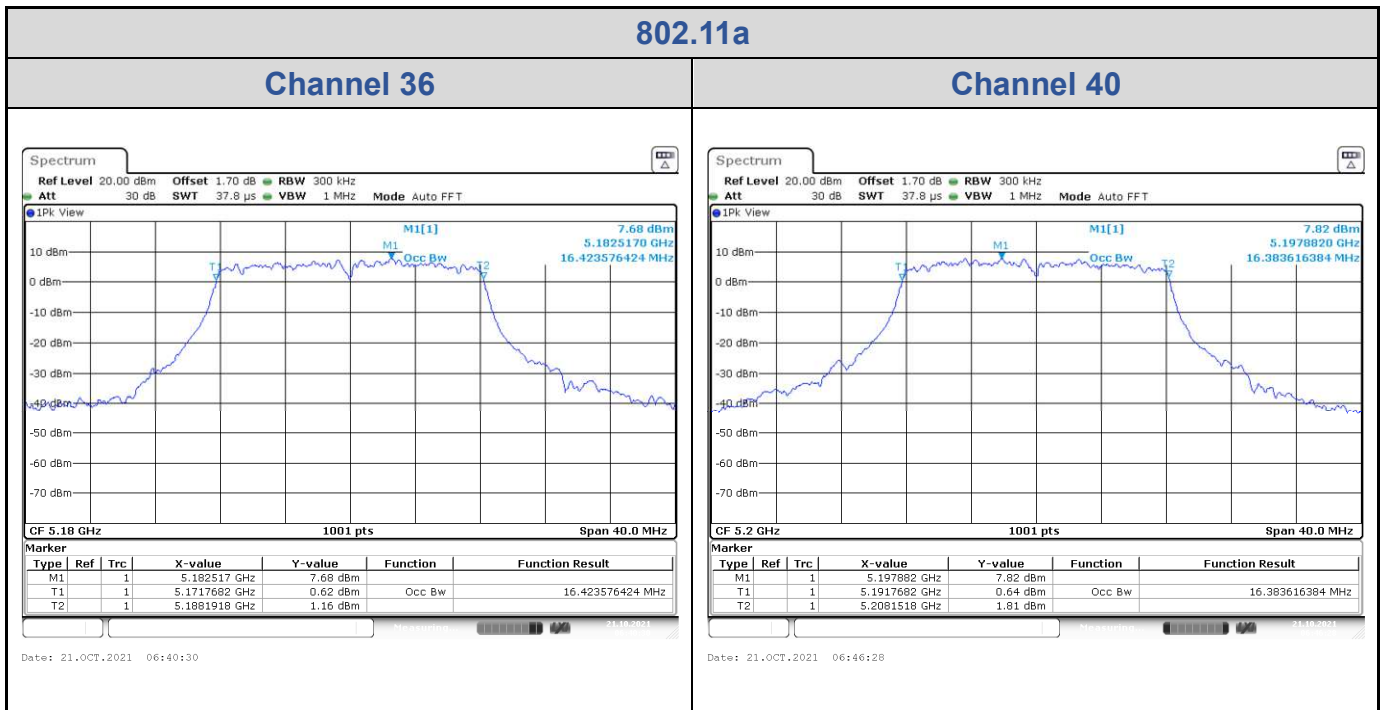

Channel 165

Date: 21.OCT.2021 07:24:37

<Chain 1>

<Chain 2>

802.11a
Channel 48

Channel 149

Channel 157

Channel 165