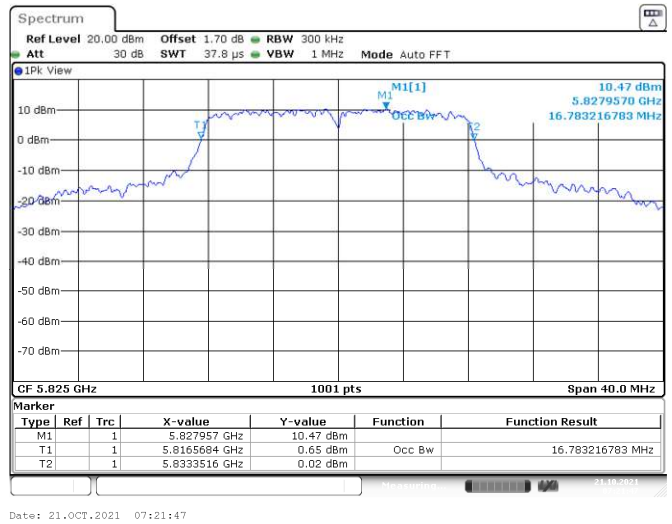

Channel 165

Date: 21.OCT.2021 07:24:37

<Chain 1>

<Chain 2>

802.11a
Channel 48

Channel 149

Channel 157

Channel 165