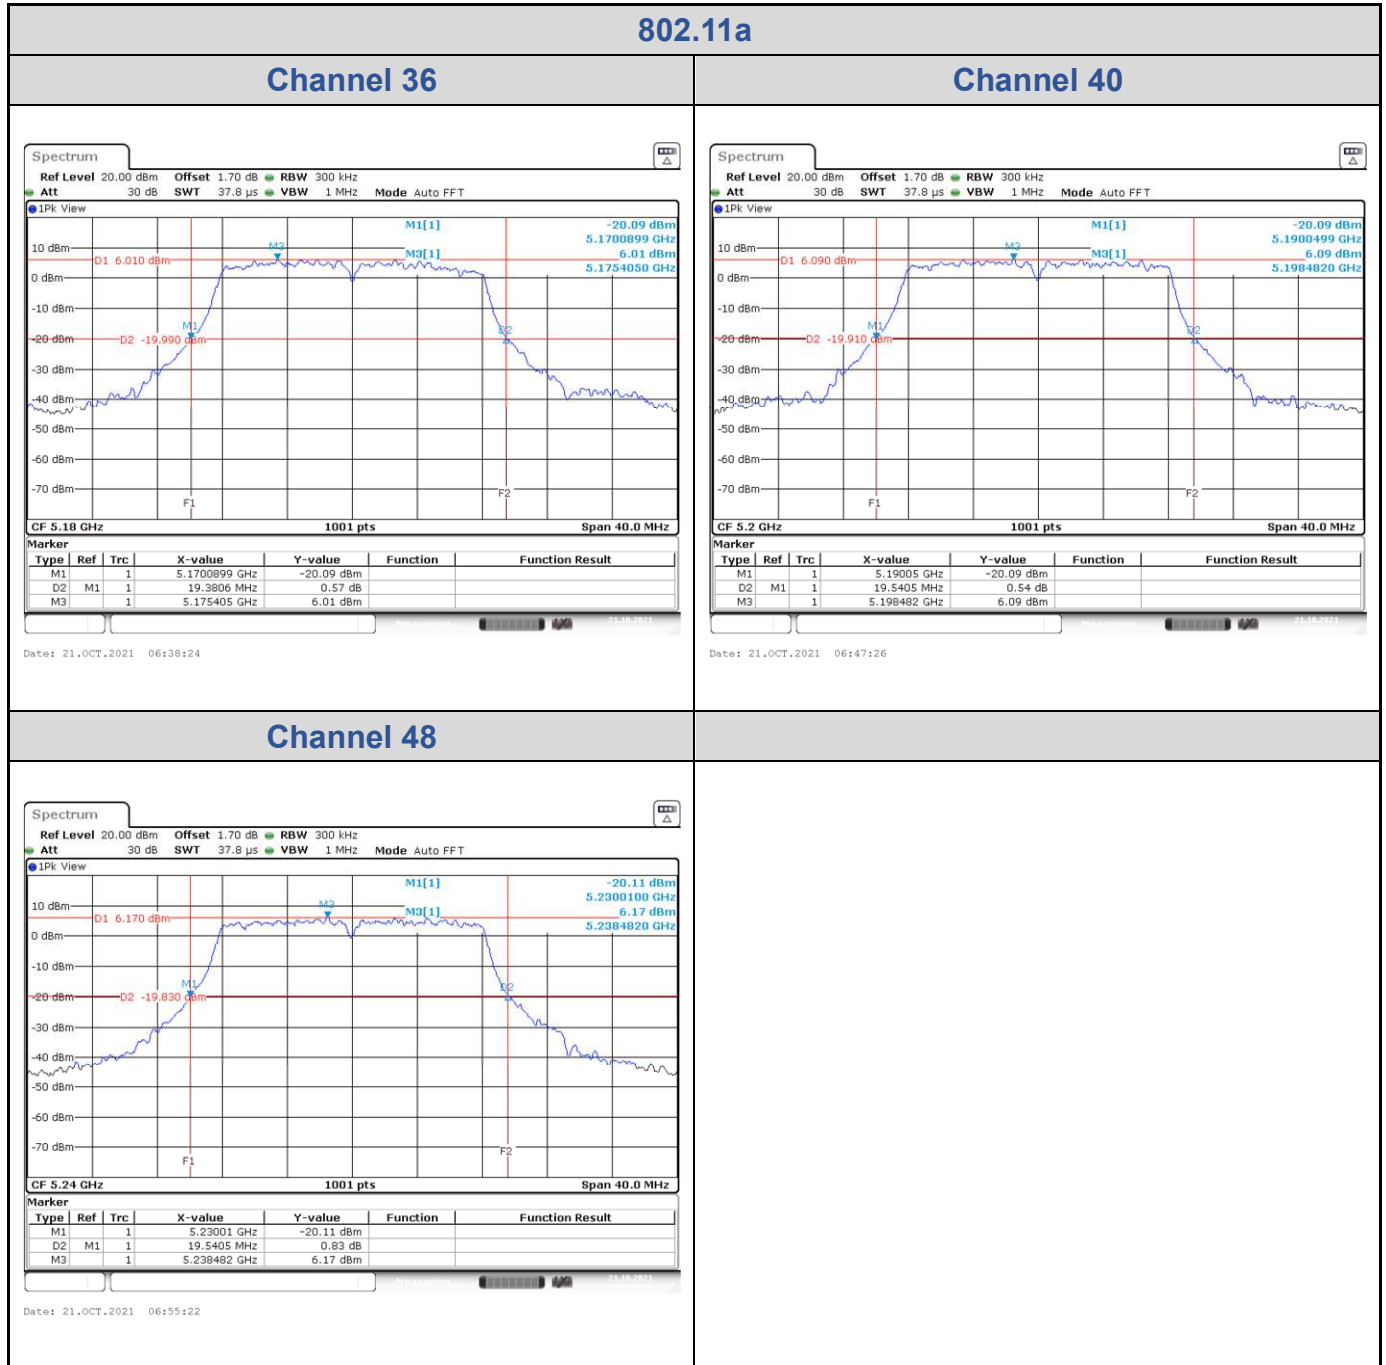

<Chain 1>