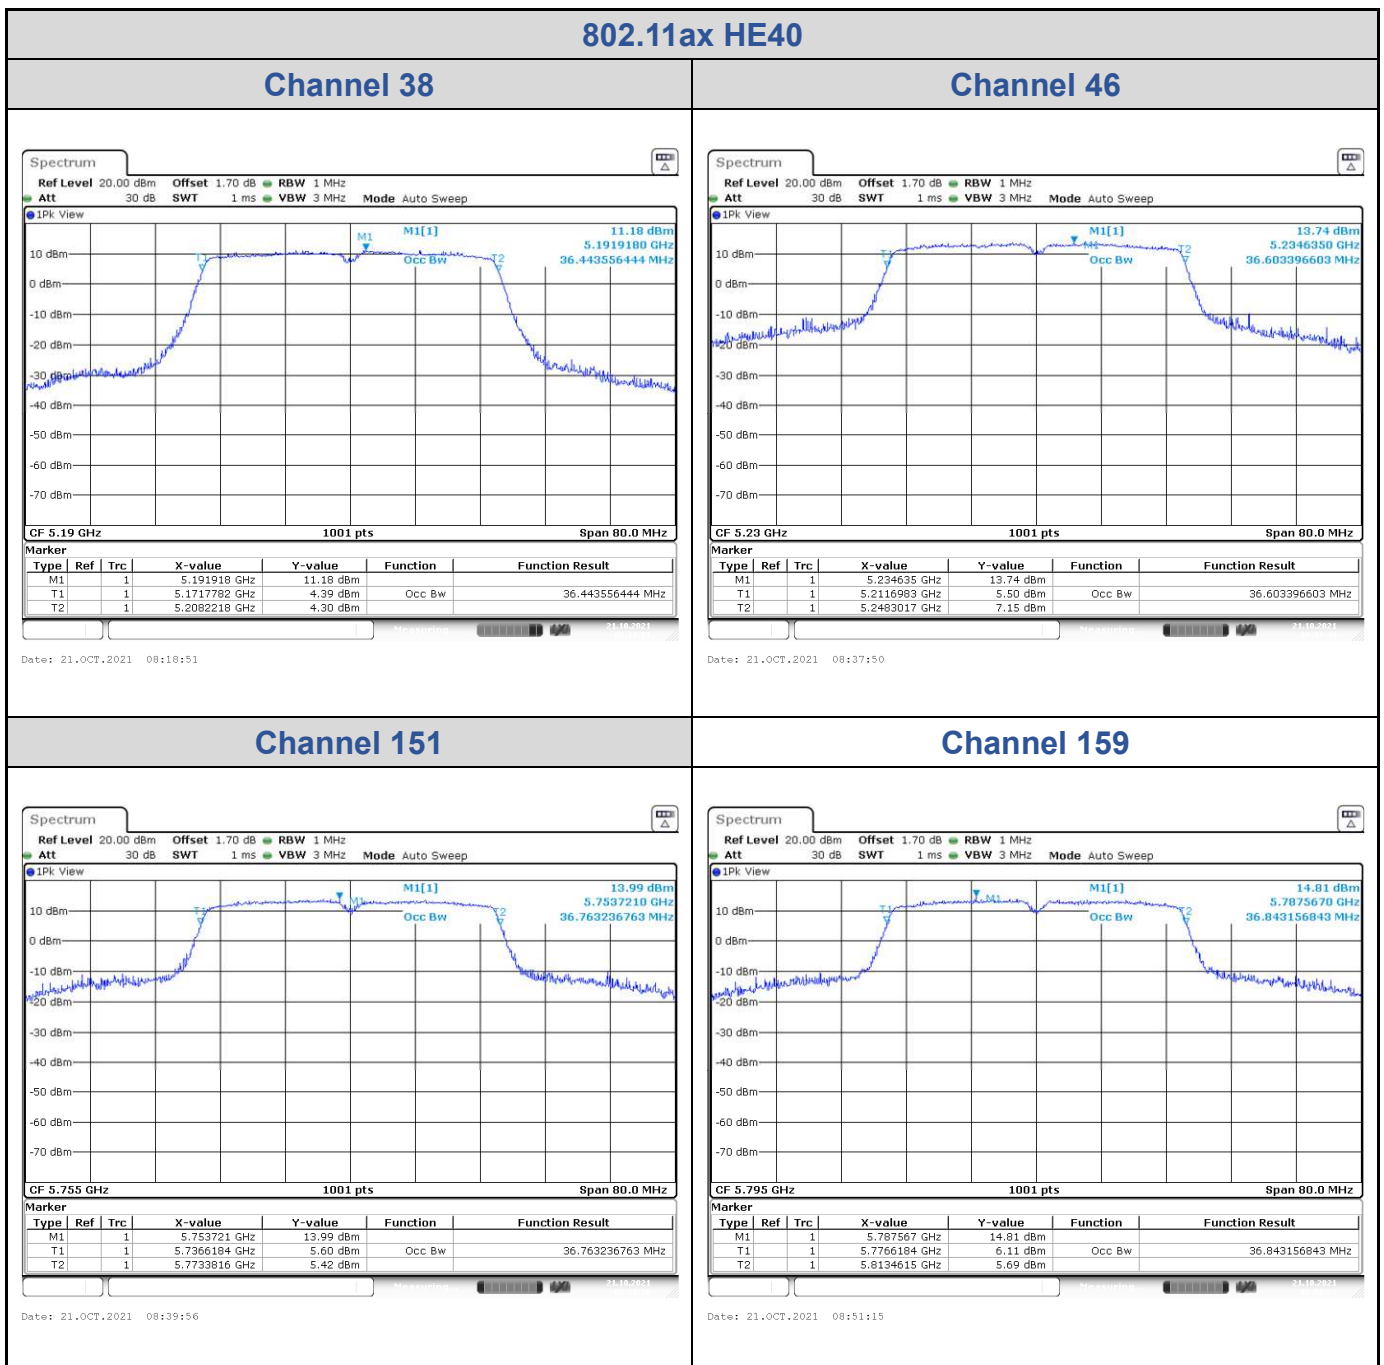

802.11ax HE40

Band	Channel	Frequency (MHz)	99% Bandwidth (MHz)			
			Chain 0	Chain 1	Chain 2	Chain 3
U-NII-1	38	5190	36.44	36.36	36.44	36.28
	46	5230	36.60	36.28	36.76	36.44
U-NII-3	151	5755	36.76	36.44	36.76	36.44
	159	5795	36.84	36.36	37.08	36.44

<Chain 0>