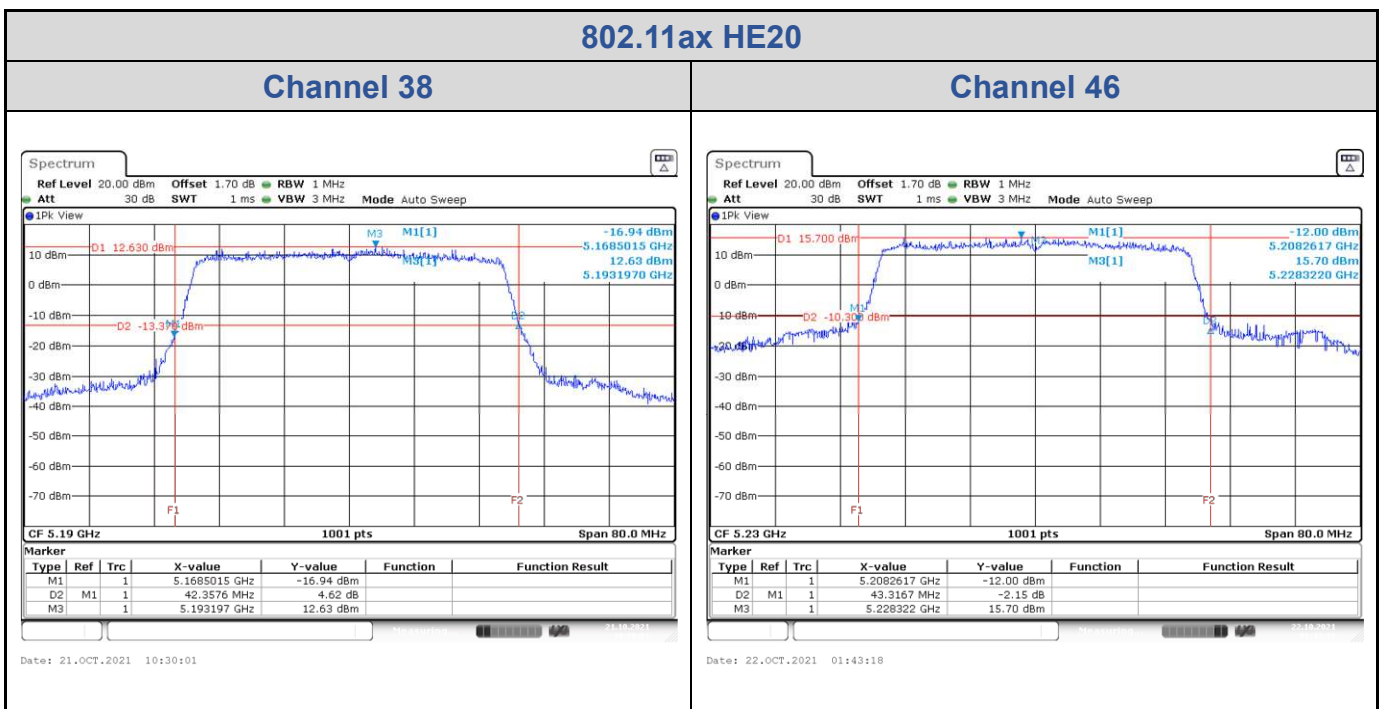

<Chain 1>