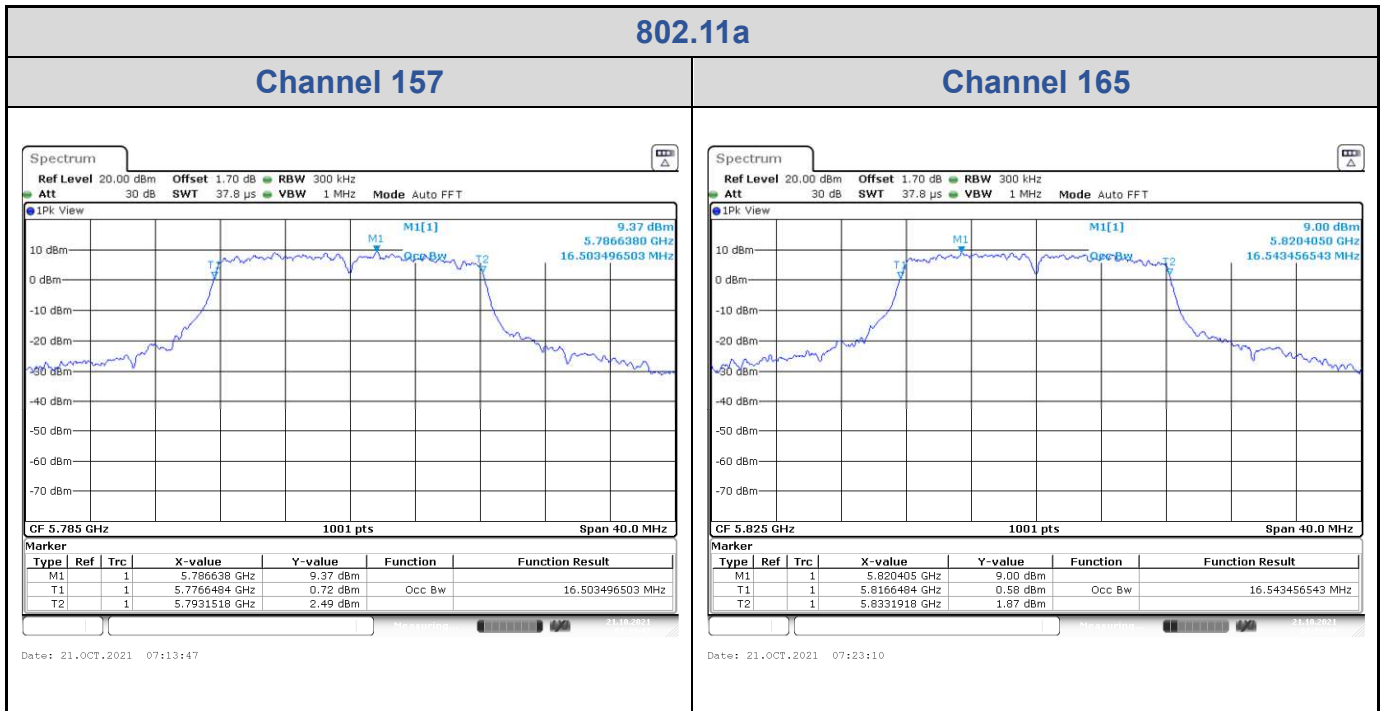

<Chain 2>