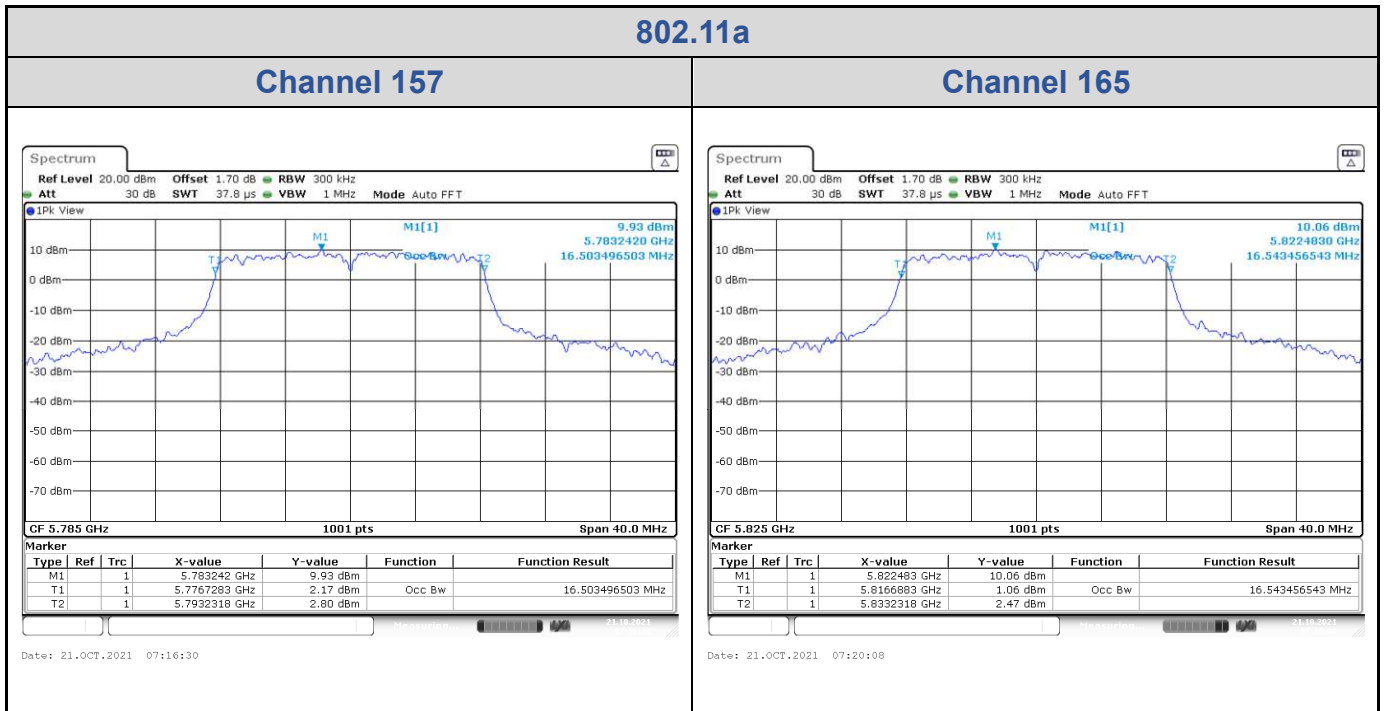

802.11ax HE20

Band	Channel	Frequency (MHz)	99% Bandwidth (MHz)			
			Chain 0	Chain 1	Chain 2	Chain 3
U-NII-1	36	5180	17.66	17.70	17.66	17.66
	40	5200	17.86	17.74	17.74	17.66
	48	5240	17.70	17.70	17.70	17.62
U-NII-3	149	5745	17.82	17.62	17.82	17.66
	157	5785	17.78	17.58	17.78	17.62
	165	5825	17.70	17.66	18.02	17.70

<Chain 0>