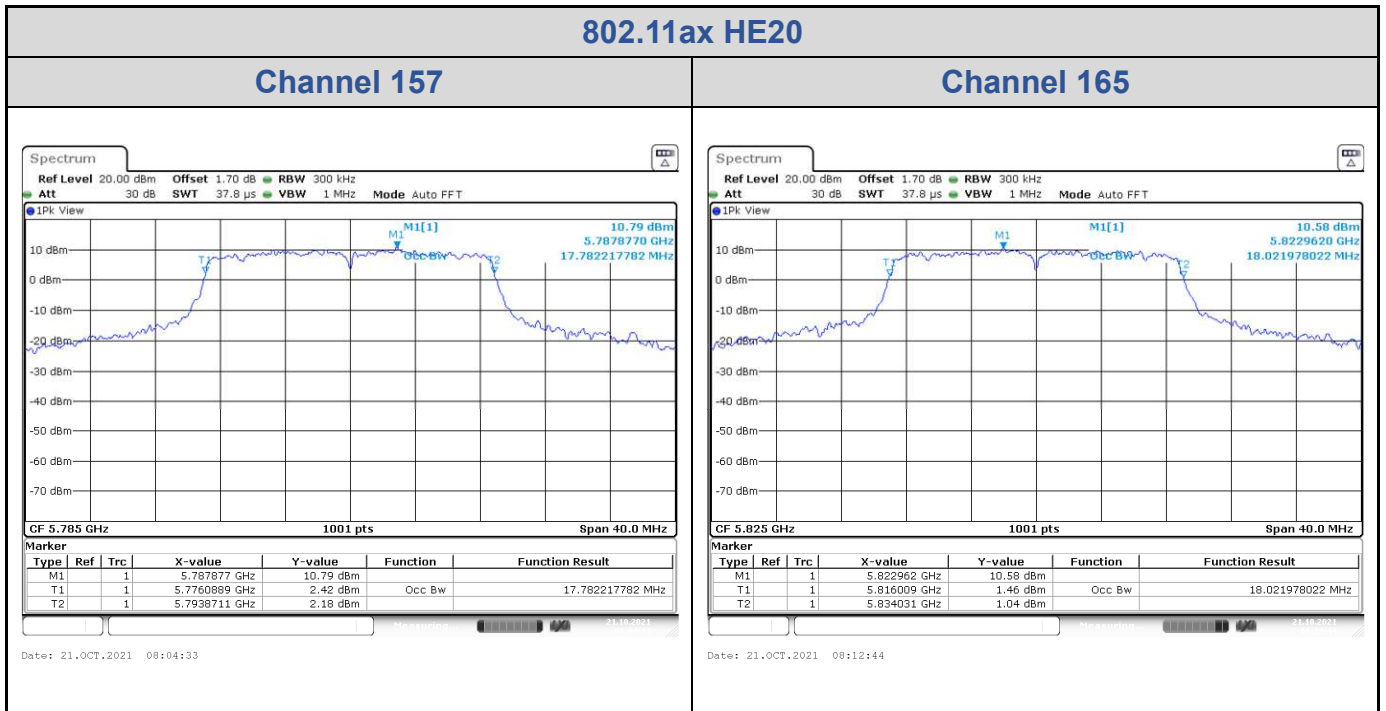

<Chain 0>

<Chain 1>

802.11ax HE20
Channel 48

Channel 149

Channel 157

Channel 165

<Chain 2>

<Chain 3>