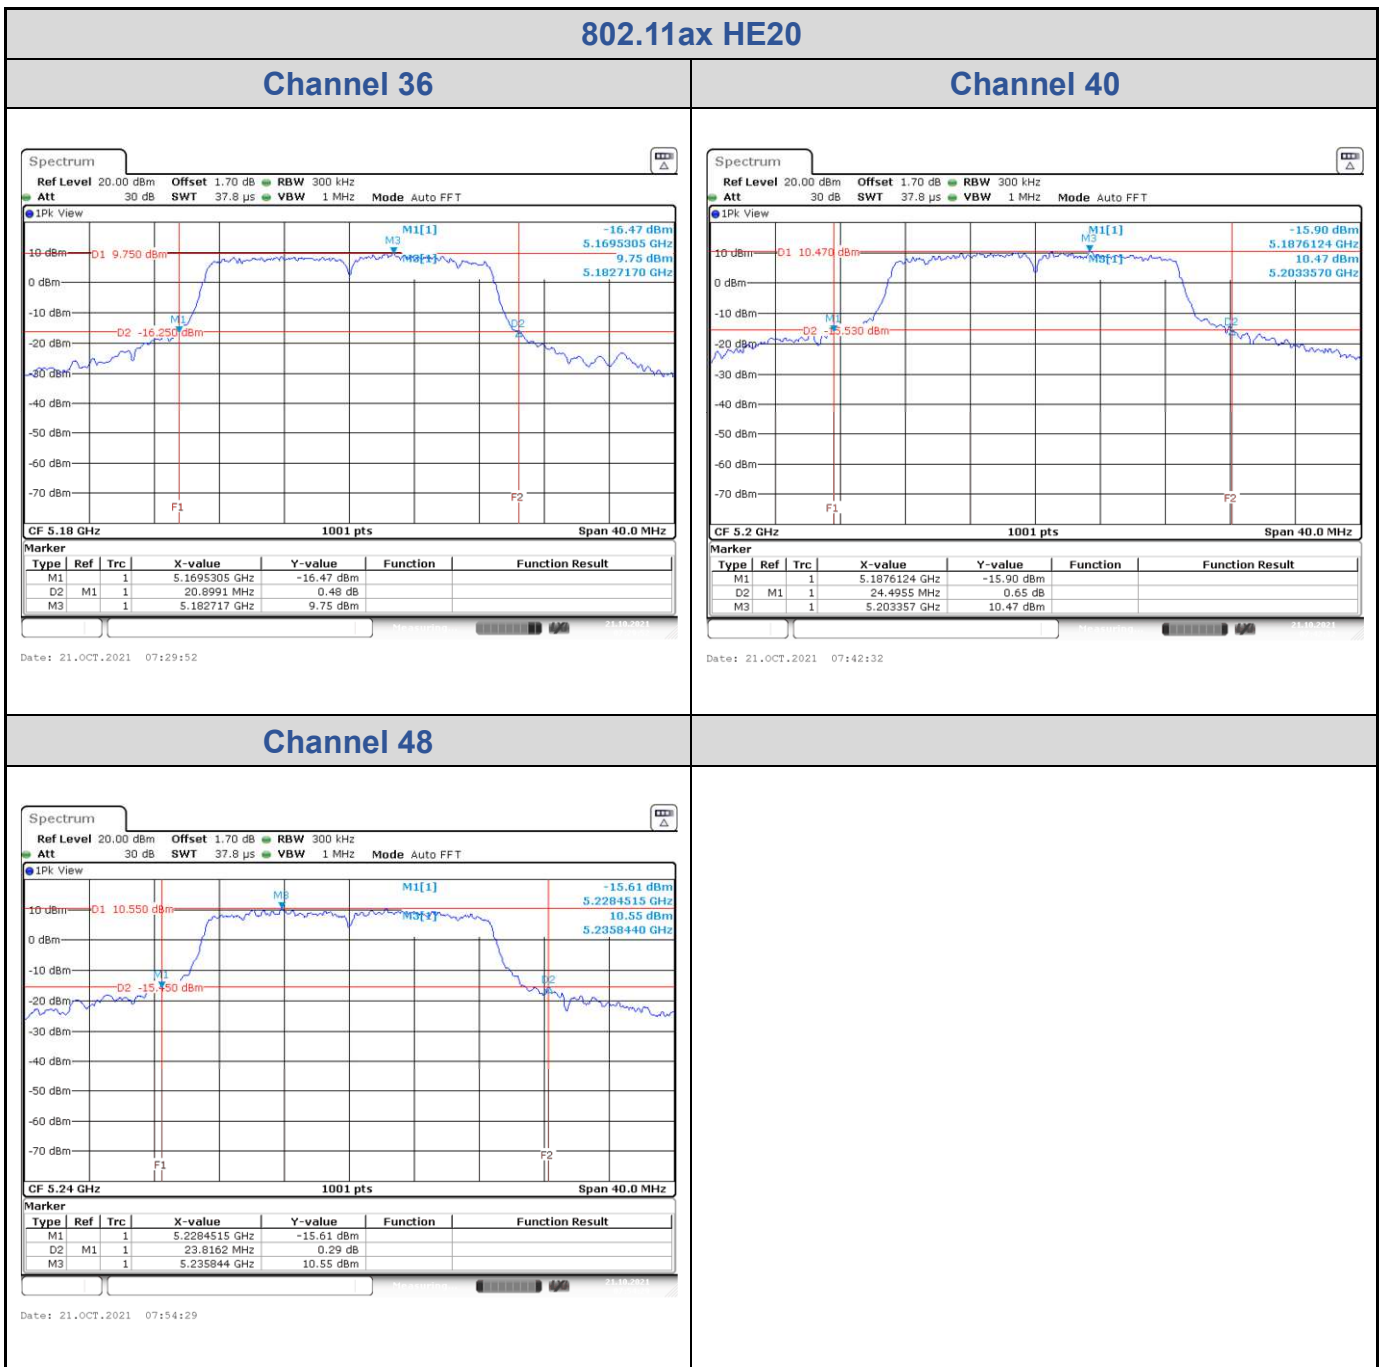

802.11n HT20

Band	Channel	Frequency (MHz)	26 dB Bandwidth (MHz)			
			Chain 0	Chain 1	Chain 2	Chain 3
U-NII-1	36	5180	20.90	21.26	21.02	20.62
	40	5200	24.50	21.74	23.98	22.30
	48	5240	23.82	21.42	21.98	21.70

<Chain 0>