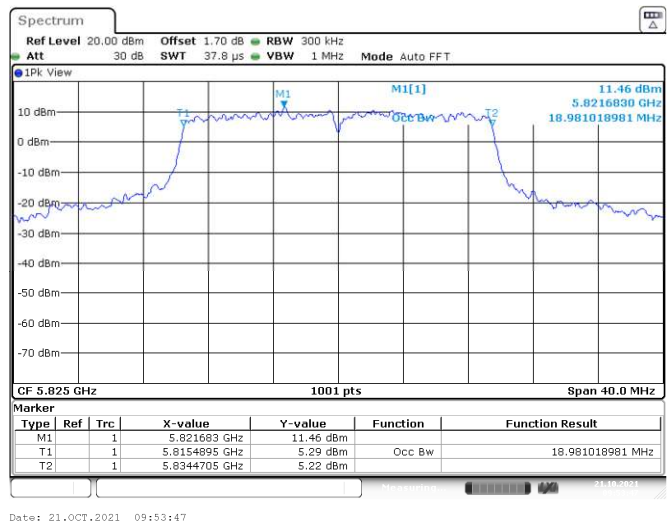

Channel 165