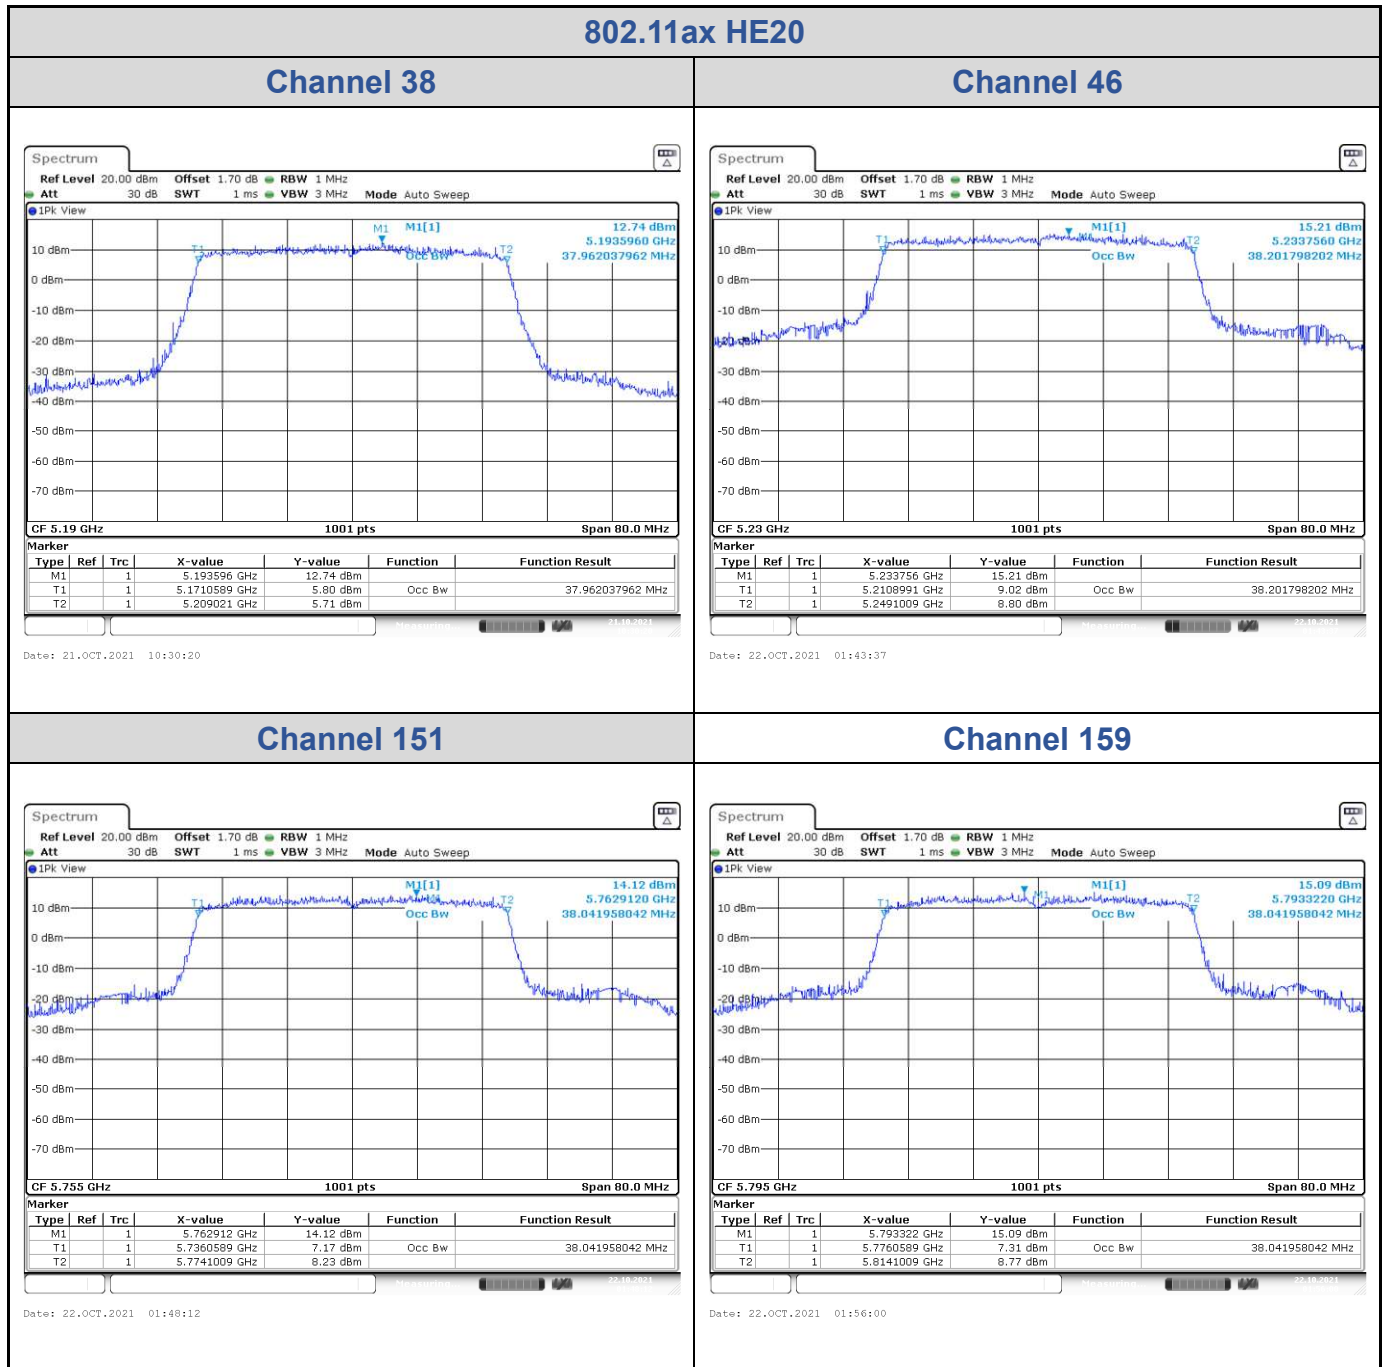

<Chain 0>

<Chain 1>

802.11ax HE20
Channel 48

Channel 149

Channel 157

Channel 165

<Chain 2>

<Chain 3>

802.11ax HE20
Channel 48

Channel 149

Channel 157

Channel 165

802.11ax HE40

Band	Channel	Frequency (MHz)	99% Bandwidth (MHz)			
			Chain 0	Chain 1	Chain 2	Chain 3
U-NII-1	38	5190	37.96	37.96	37.96	37.96
	46	5230	38.36	38.20	38.28	38.20
U-NII-3	151	5755	38.20	38.04	38.28	38.04
	159	5795	38.20	38.04	38.44	38.12

<Chain 0>

<Chain 1>

<Chain 2>

<Chain 3>