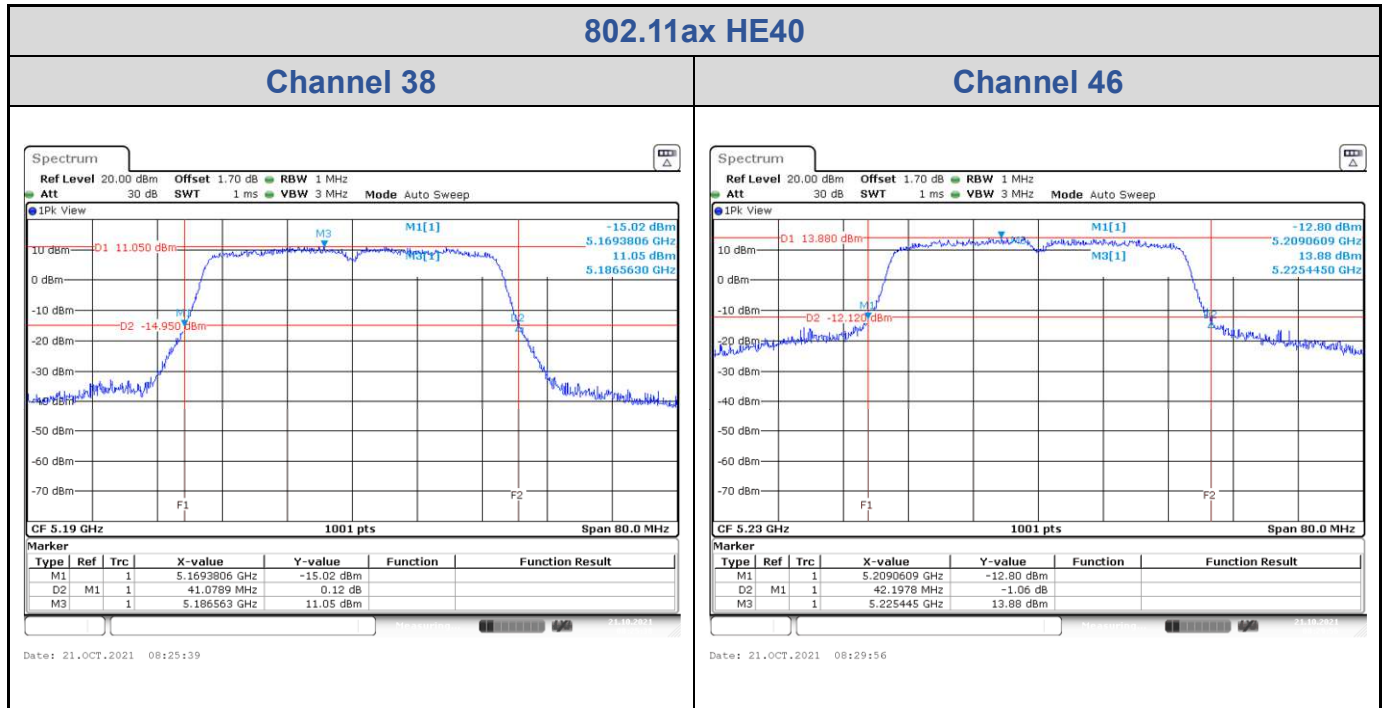

<Chain 0>

<Chain 1>

<Chain 2>

<Chain 3>

802.11n HT40

Band	Channel	Frequency (MHz)	26 dB Bandwidth (MHz)			
			Chain 0	Chain 1	Chain 2	Chain 3
U-NII-1	38	5190	41.80	41.64	41.72	41.08
	46	5230	52.43	42.60	47.71	42.20

<Chain 0>

<Chain 1>

<Chain 2>

<Chain 3>

802.11ac VHT80

Band	Channel	Frequency (MHz)	26 dB Bandwidth (MHz)			
			Chain 0	Chain 1	Chain 2	Chain 3
U-NII-1	42	5210	82.16	81.20	81.52	81.52

<Chain 0>

<Chain 1>