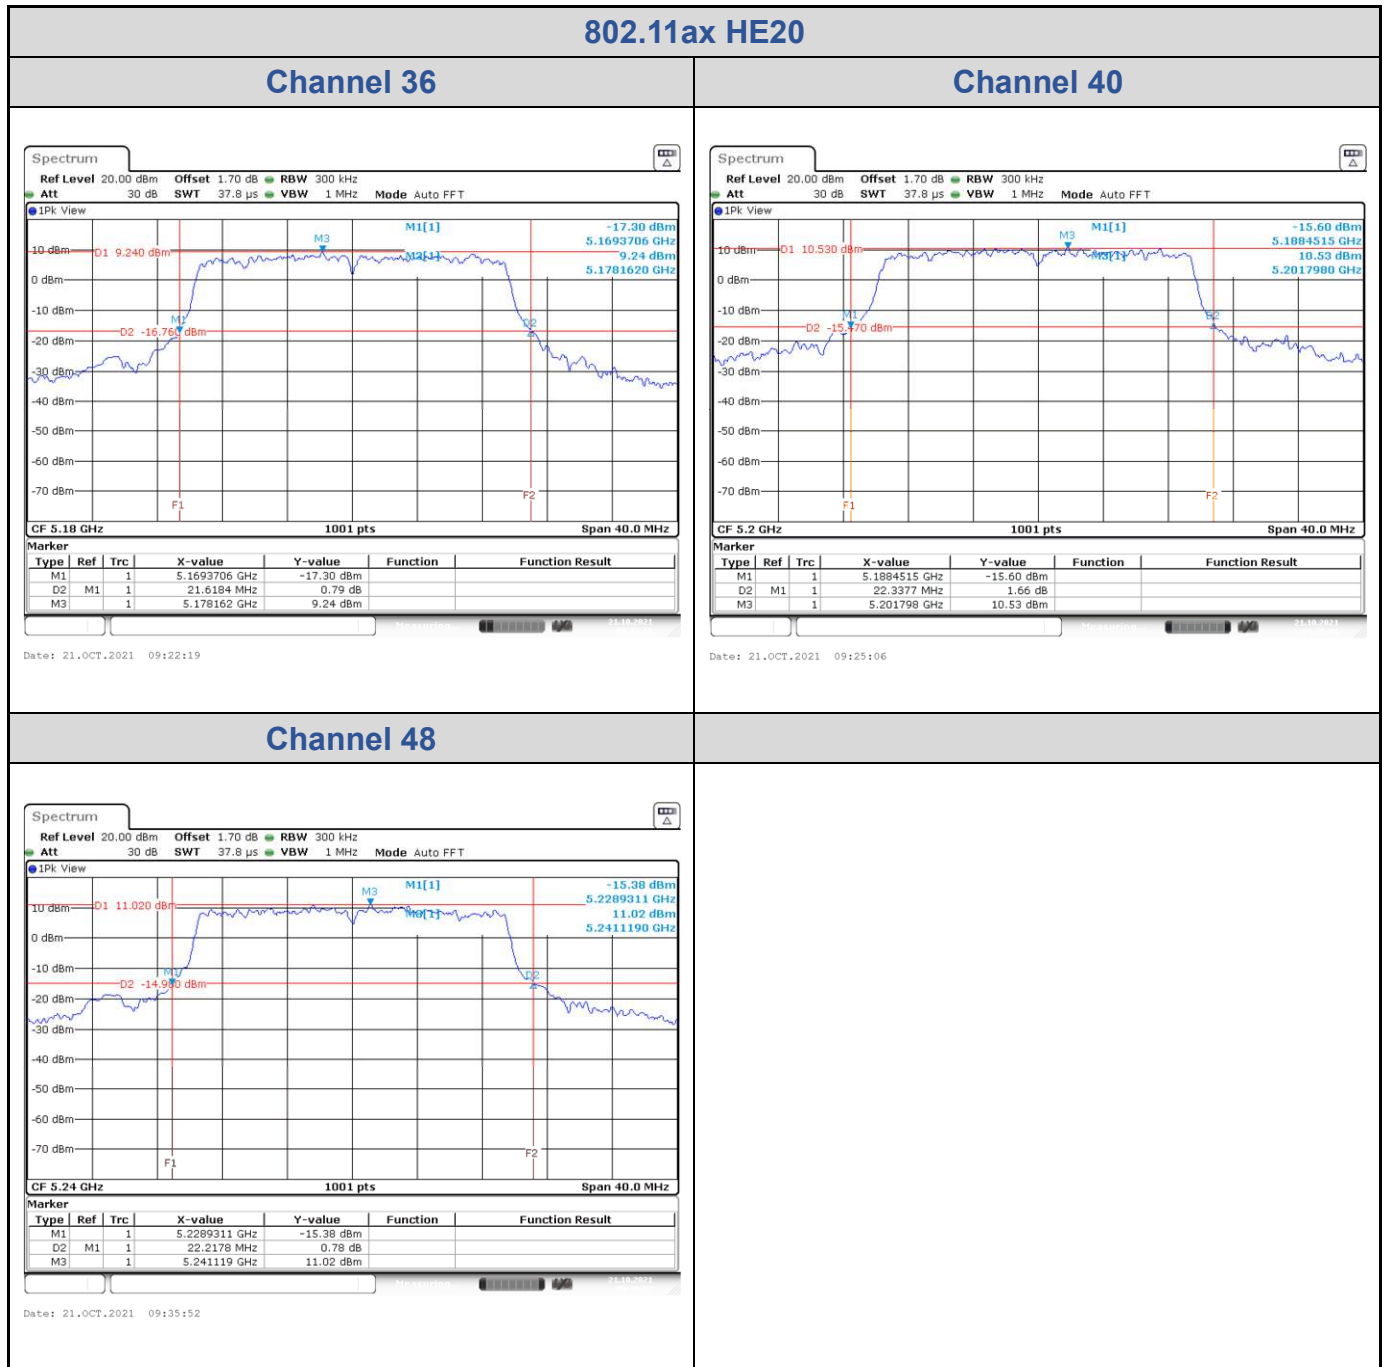

<Chain 0>

<Chain 1>

<Chain 2>

<Chain 3>

802.11ax HE40

Band	Channel	Frequency (MHz)	26 dB Bandwidth (MHz)			
			Chain 0	Chain 1	Chain 2	Chain 3
U-NII-1	38	5190	42.04	42.36	41.80	41.80
	46	5230	68.81	43.32	57.62	44.76