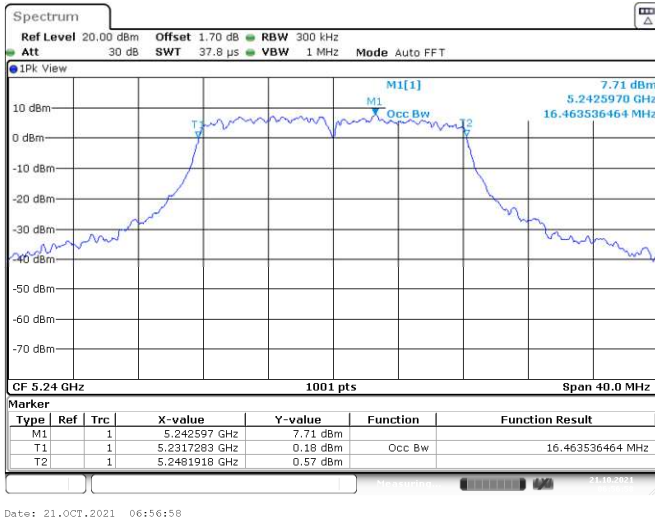

Channel 165

Date: 21.OCT.2021 07:24:37

<Chain 1>

<Chain 2>

802.11a
Channel 48

Channel 149

Channel 157

Channel 165