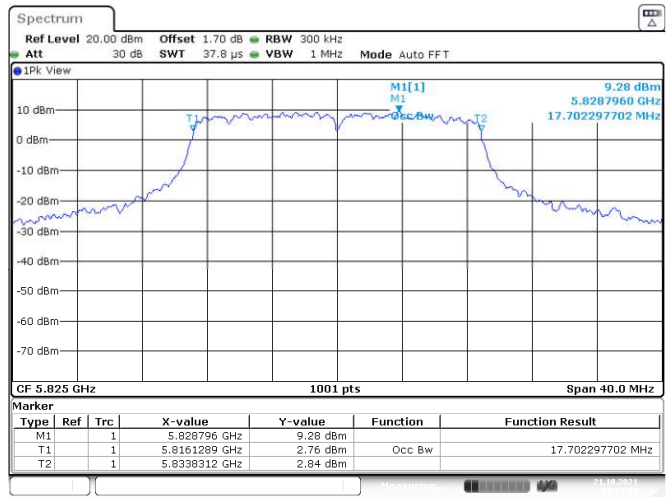

Channel 165