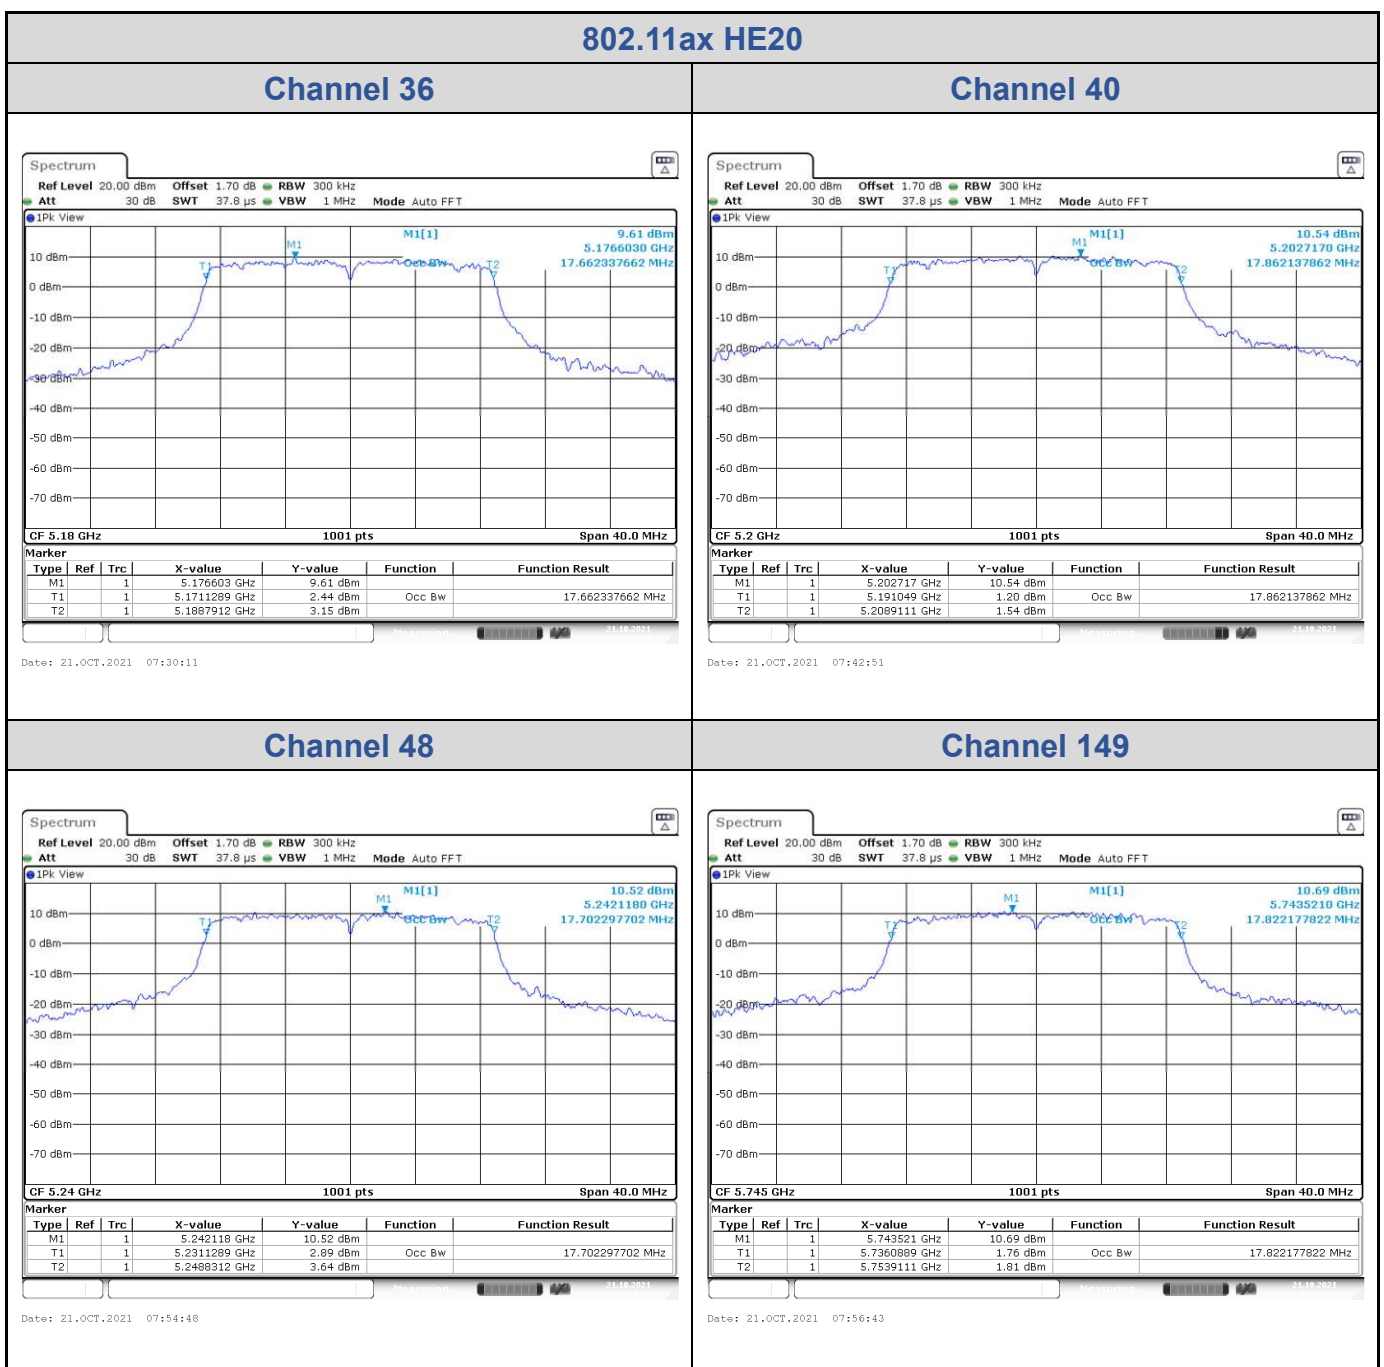

<Chain 0>

<Chain 1>

802.11ax HE20
Channel 48

Channel 149

Channel 157

Channel 165

<Chain 2>

<Chain 3>