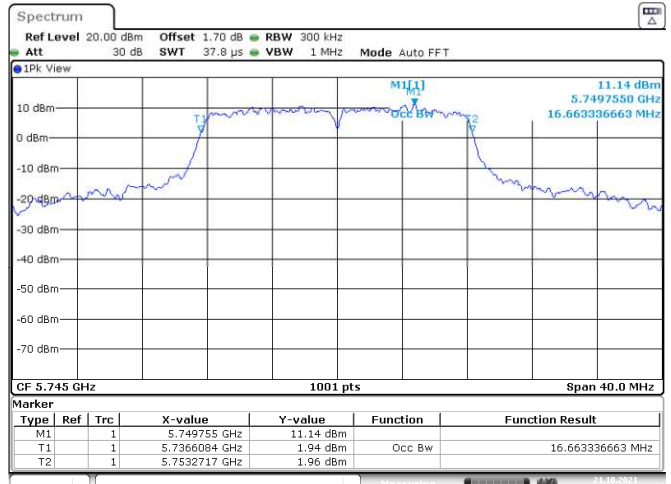

<Chain 0>

802.11a

Channel 48

Date: 21.OCT.2021 06:54:22

Channel 149

Date: 21.OCT.2021 07:07:01

Channel 157

Date: 21.OCT.2021 07:12:22