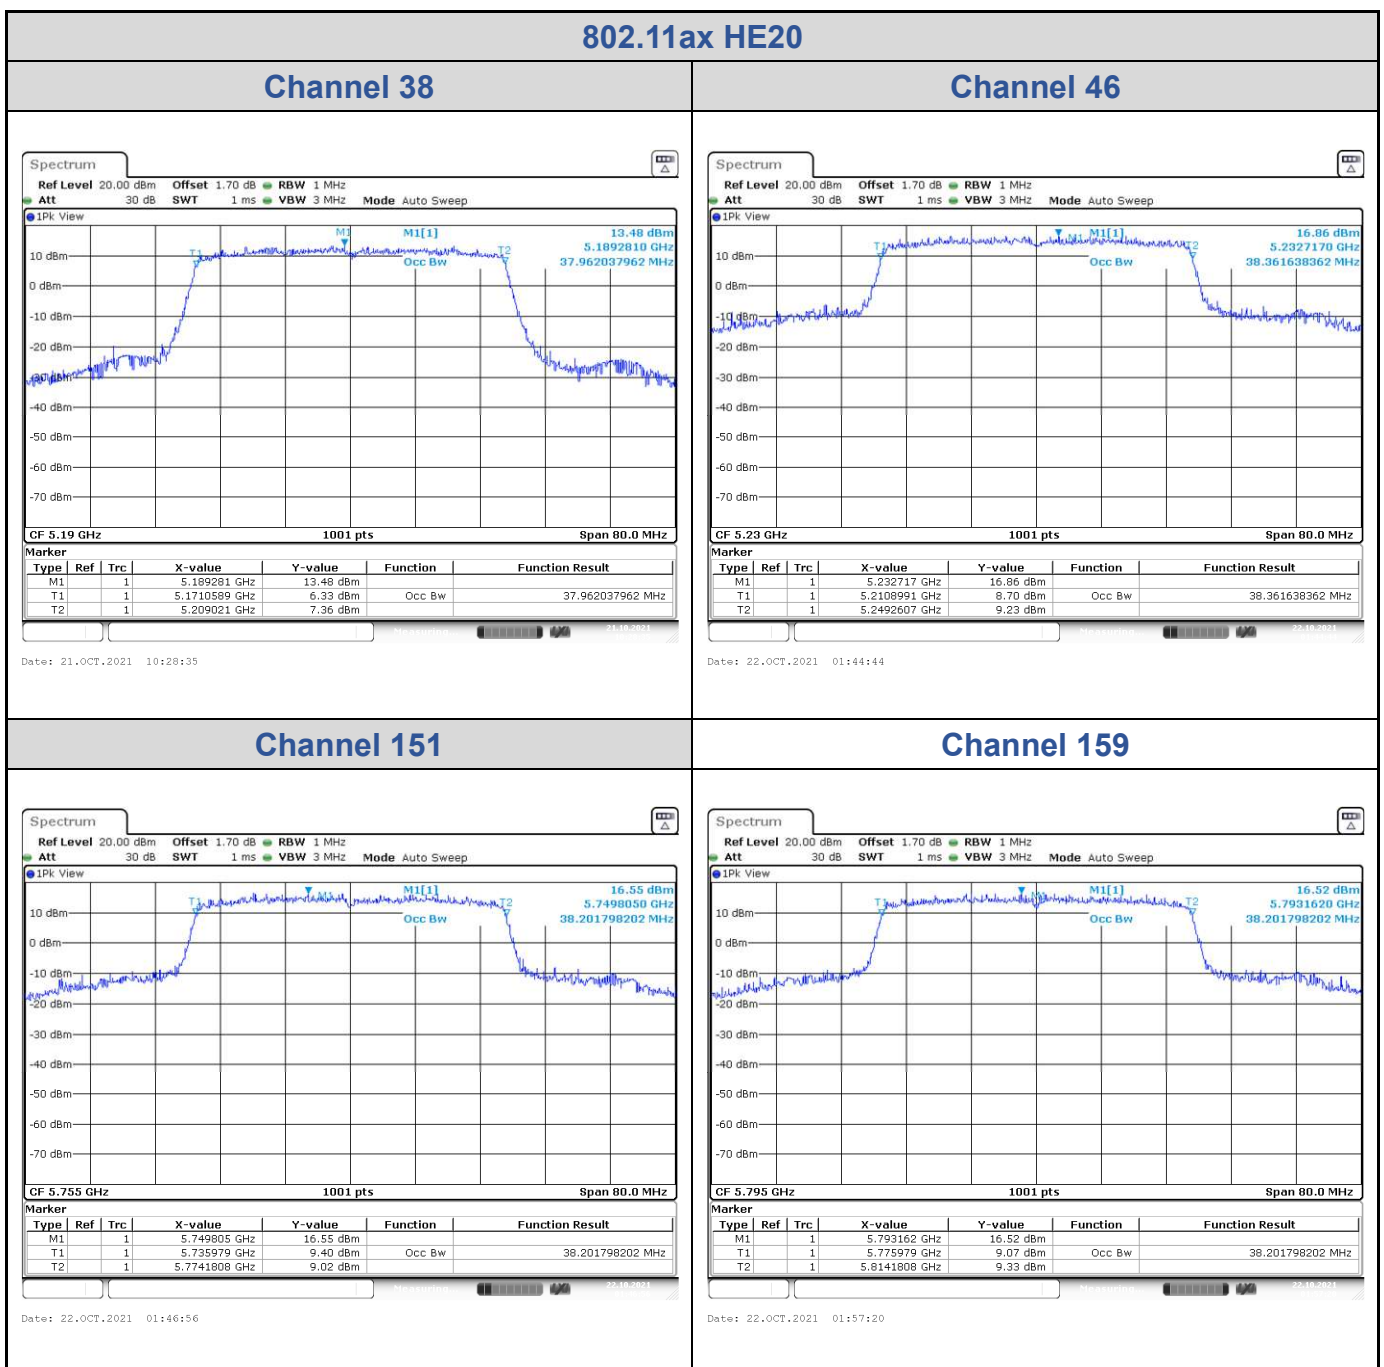

802.11ax HE40

Band	Channel	Frequency (MHz)	99% Bandwidth (MHz)			
			Chain 0	Chain 1	Chain 2	Chain 3
U-NII-1	38	5190	37.96	37.96	37.96	37.96
	46	5230	38.36	38.20	38.28	38.20
U-NII-3	151	5755	38.20	38.04	38.28	38.04
	159	5795	38.20	38.04	38.44	38.12

<Chain 0>