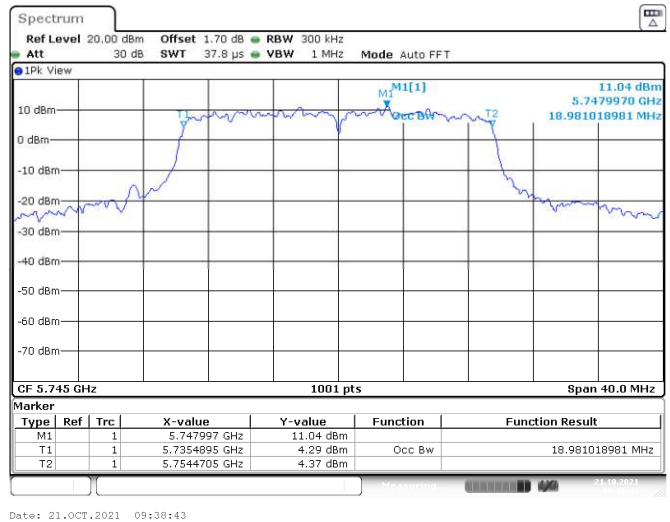

Channel 149