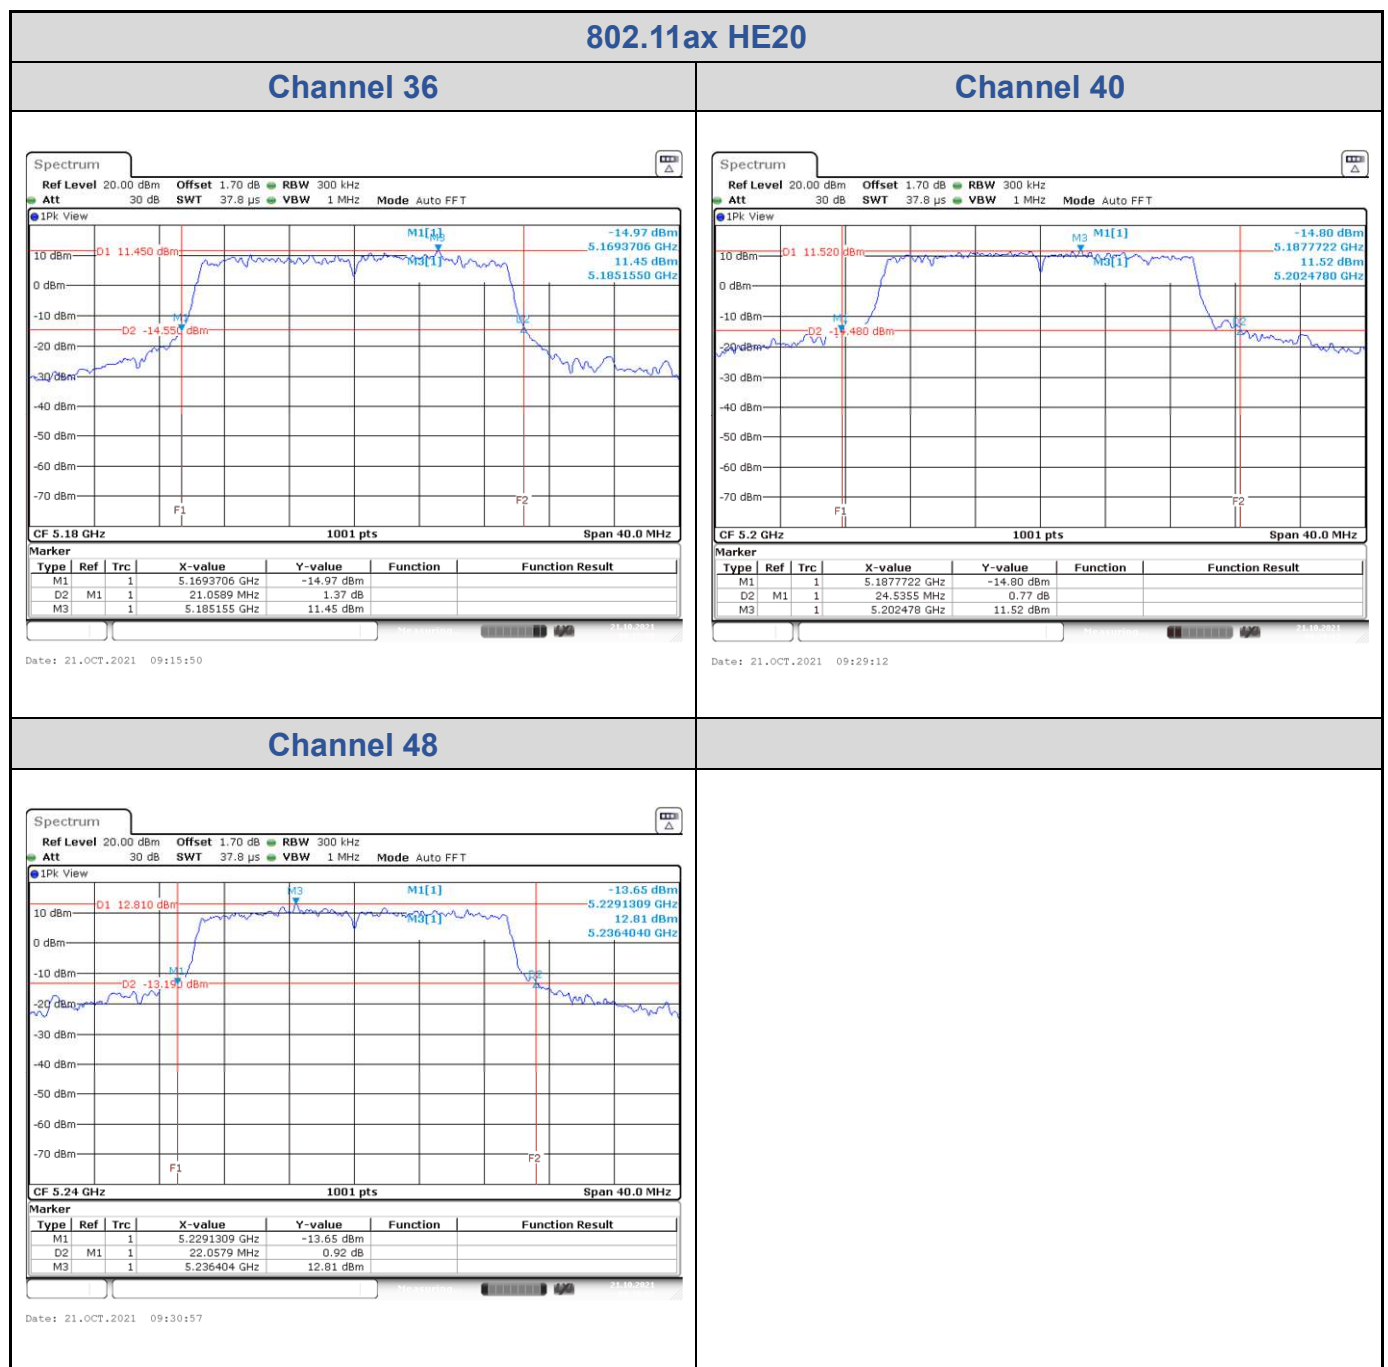

802.11ax HE20

Band	Channel	Frequency (MHz)	26 dB Bandwidth (MHz)			
			Chain 0	Chain 1	Chain 2	Chain 3
U-NII-1	36	5180	21.06	21.14	21.50	21.62
	40	5200	24.54	21.66	23.78	22.34
	48	5240	22.06	21.78	21.74	22.22

<Chain 0>