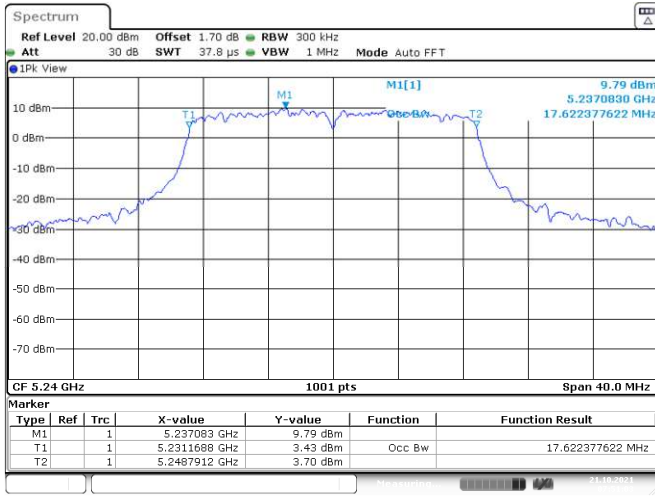

802.11ax HE20

Channel 48