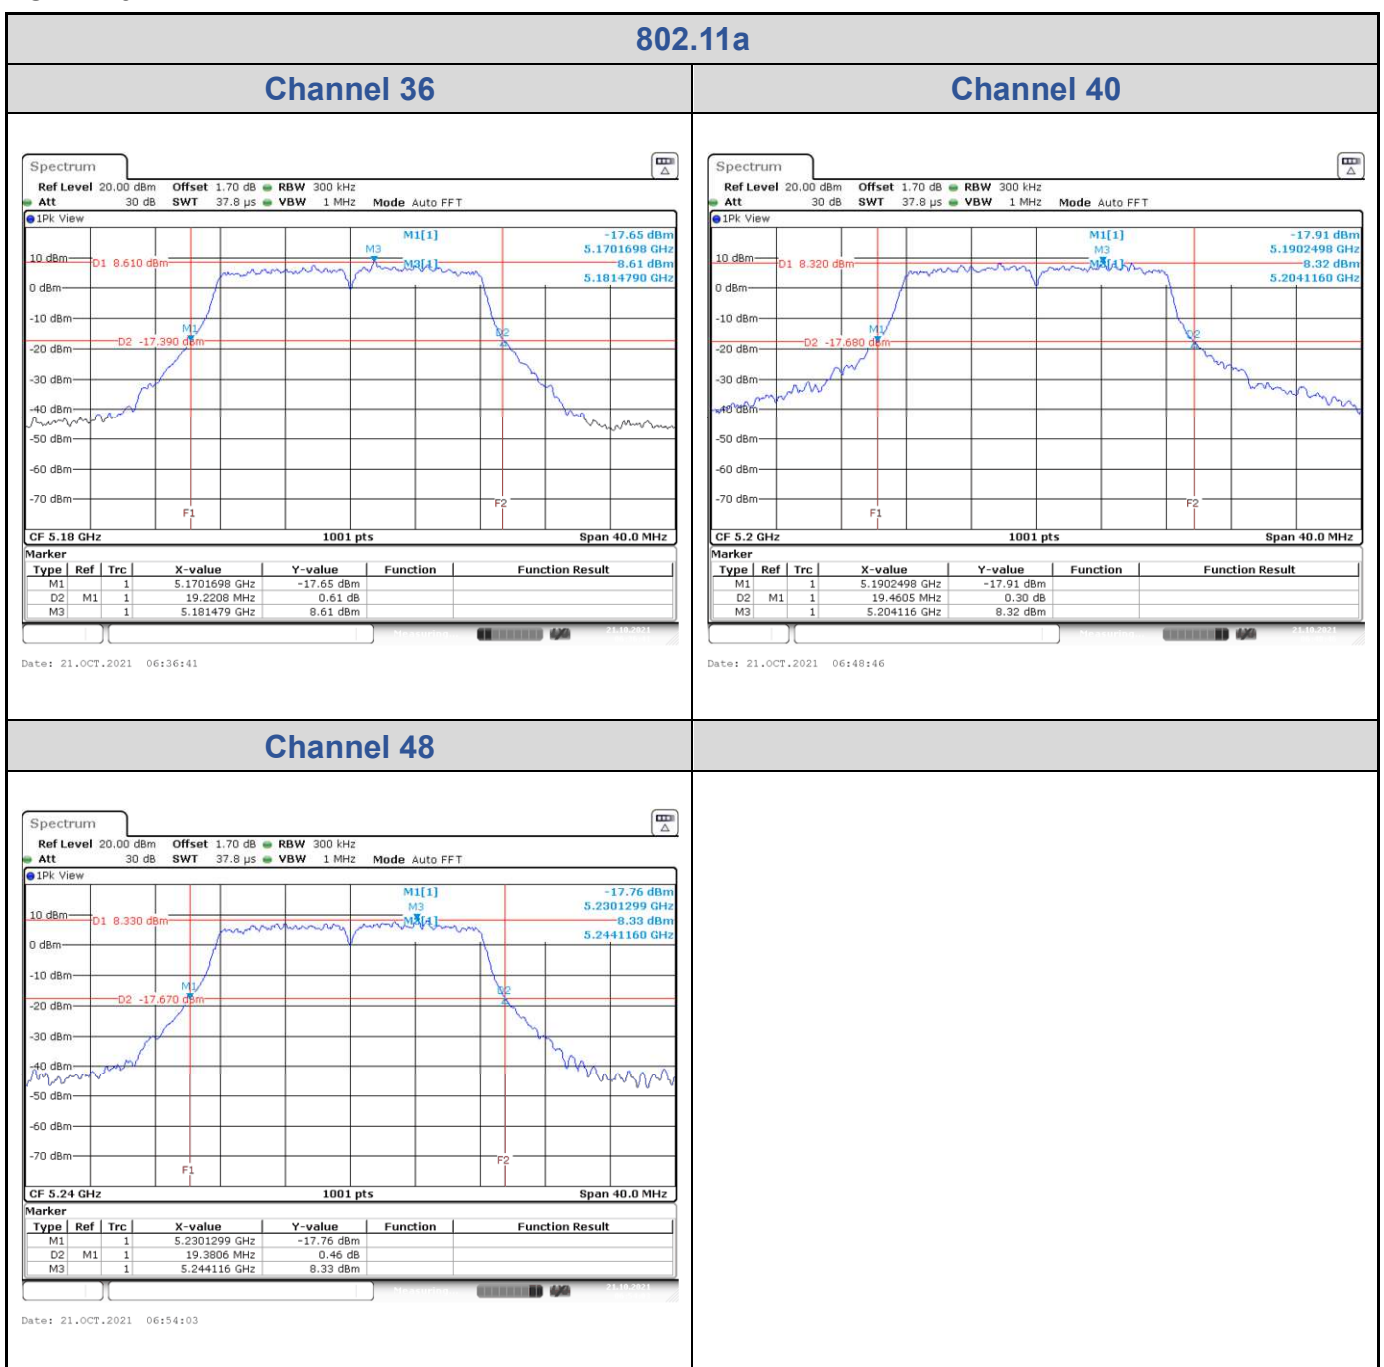

Appendix A: Test Results of Conducted Test

Test Result of 26 dB Bandwidth

802.11a

Band	Channel	Frequency (MHz)	26 dB Bandwidth (MHz)			
			Chain 0	Chain 1	Chain 2	Chain 3
U-NII-1	36	5180	19.22	19.38	19.30	19.58
	40	5200	19.46	19.54	19.22	19.38
	48	5240	19.38	19.54	19.46	19.38

<Chain 0>