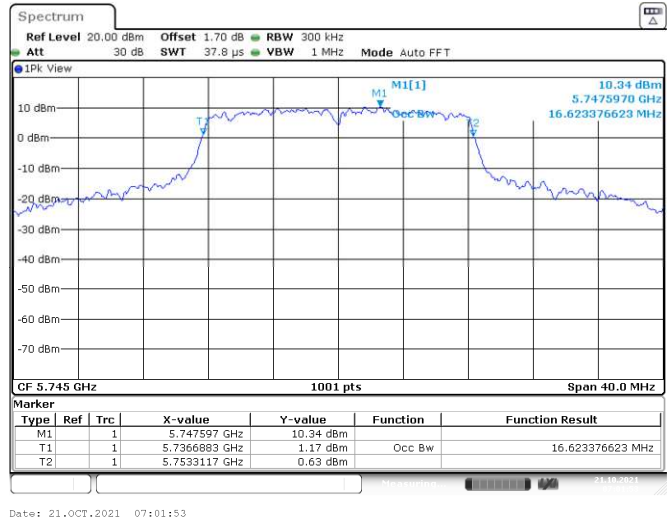

Channel 165

Date: 21.OCT.2021 07:24:37

<Chain 1>

<Chain 2>

802.11a
Channel 48

Channel 149

Channel 157

Channel 165