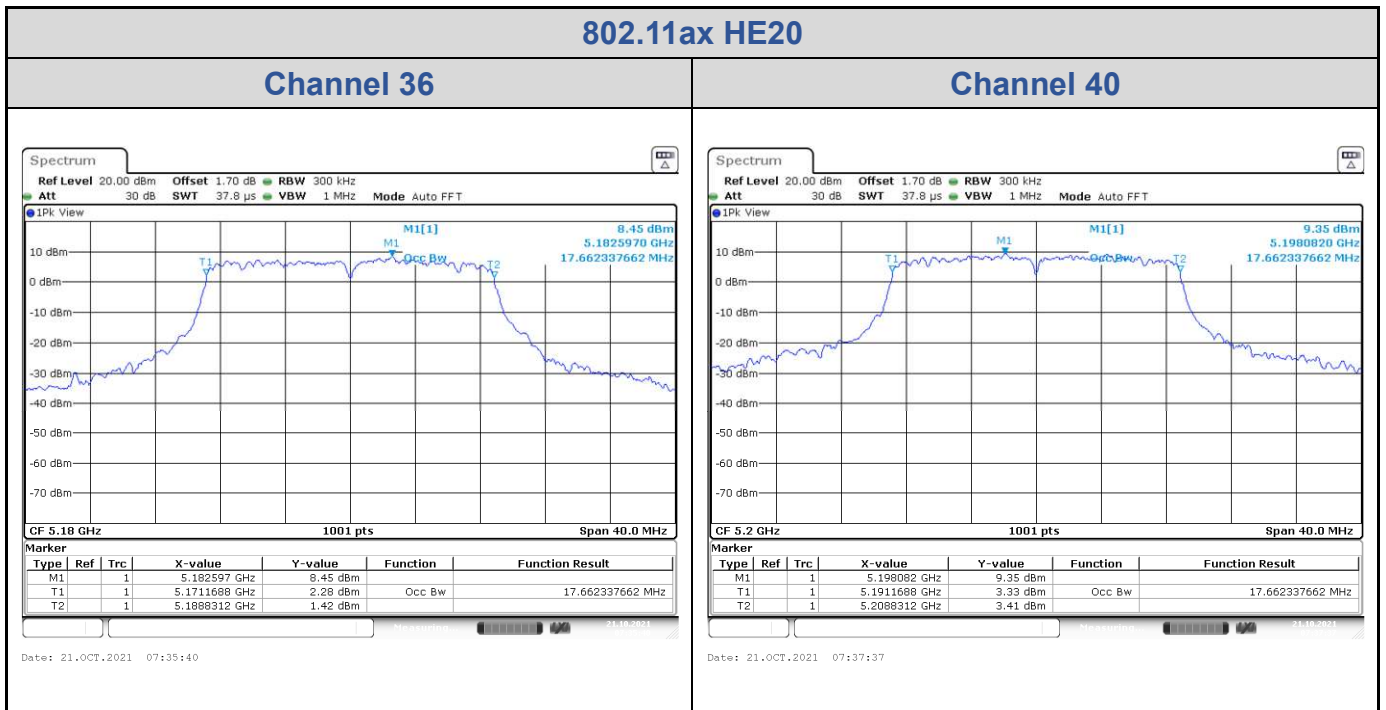

<Chain 0>

<Chain 1>

802.11ax HE20
Channel 48

Channel 149

Channel 157

Channel 165

<Chain 2>

<Chain 3>