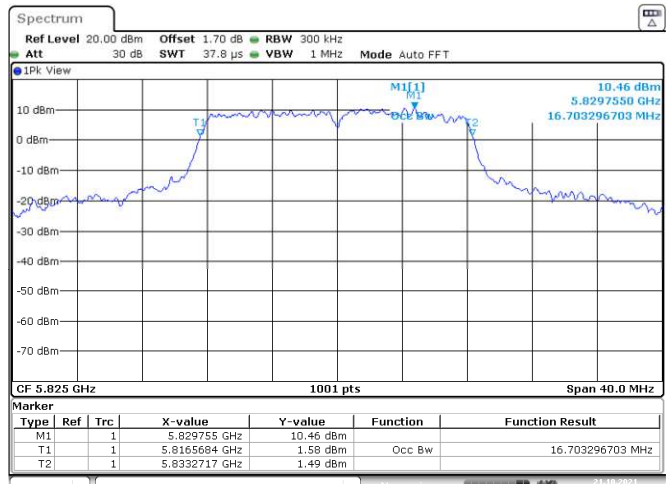

Channel 165

Date: 21.OCT.2021 07:24:37