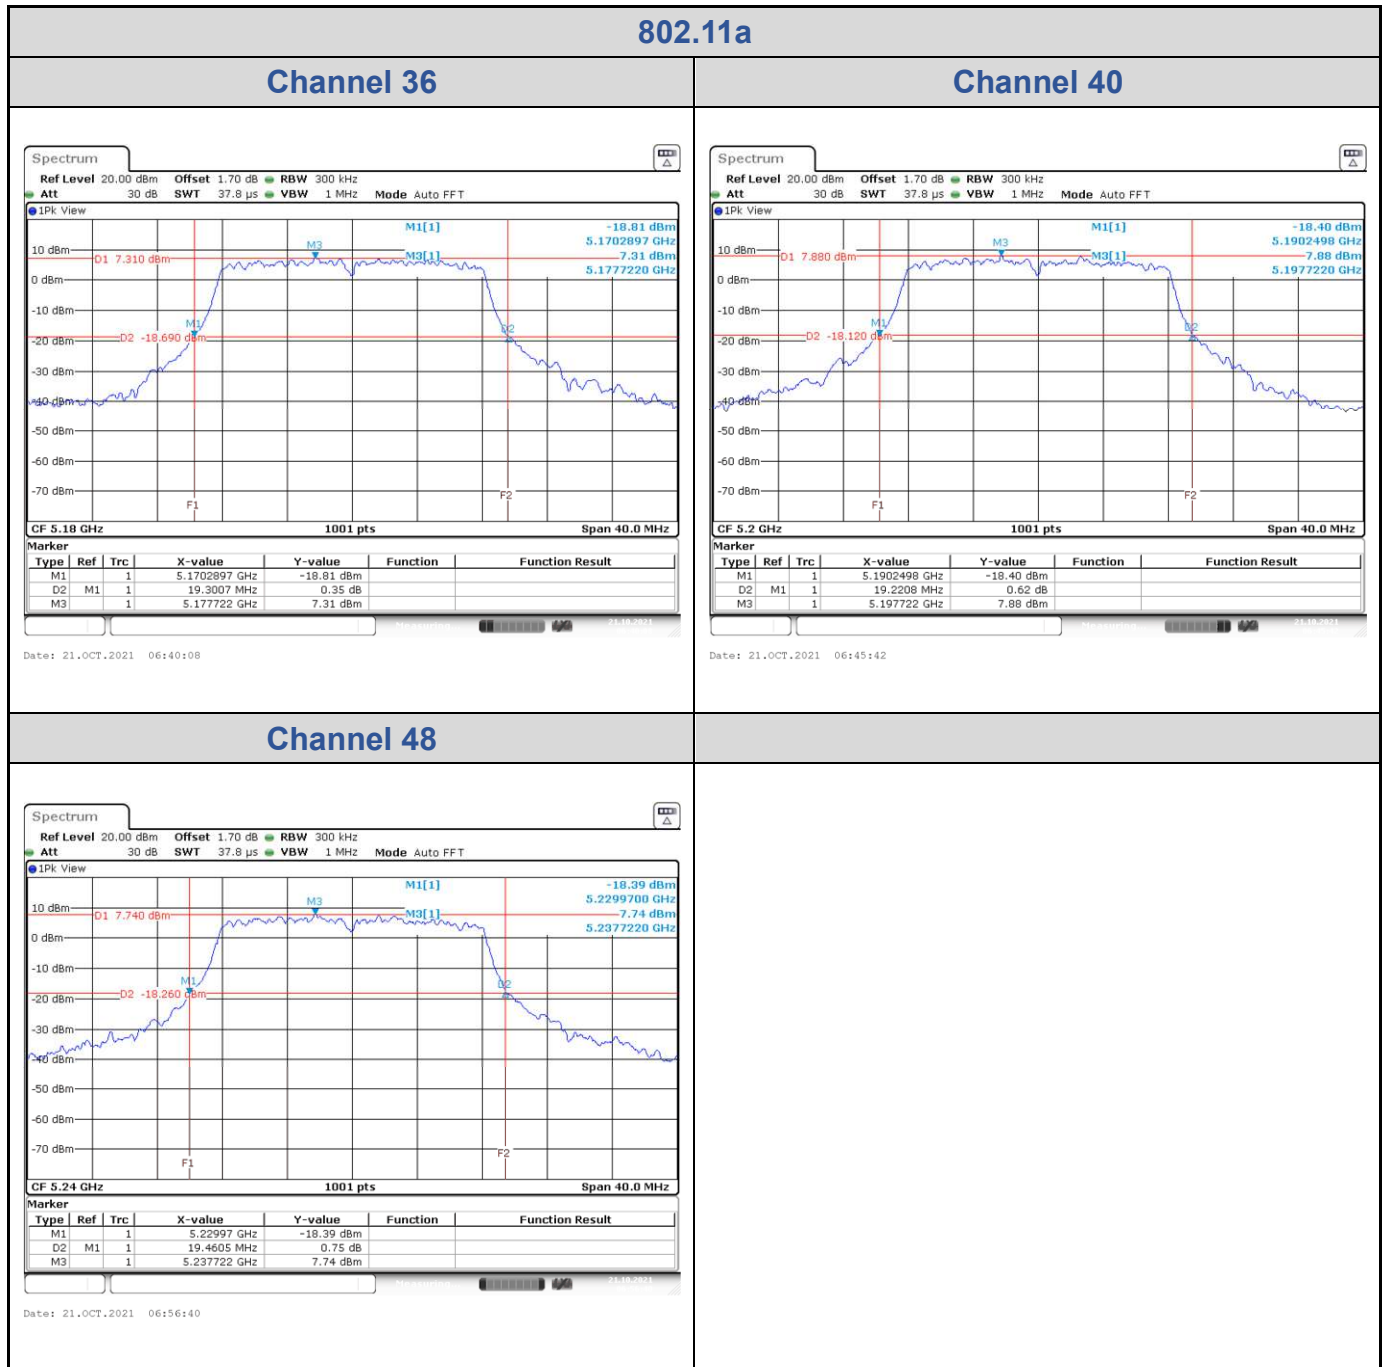

<Chain 2>