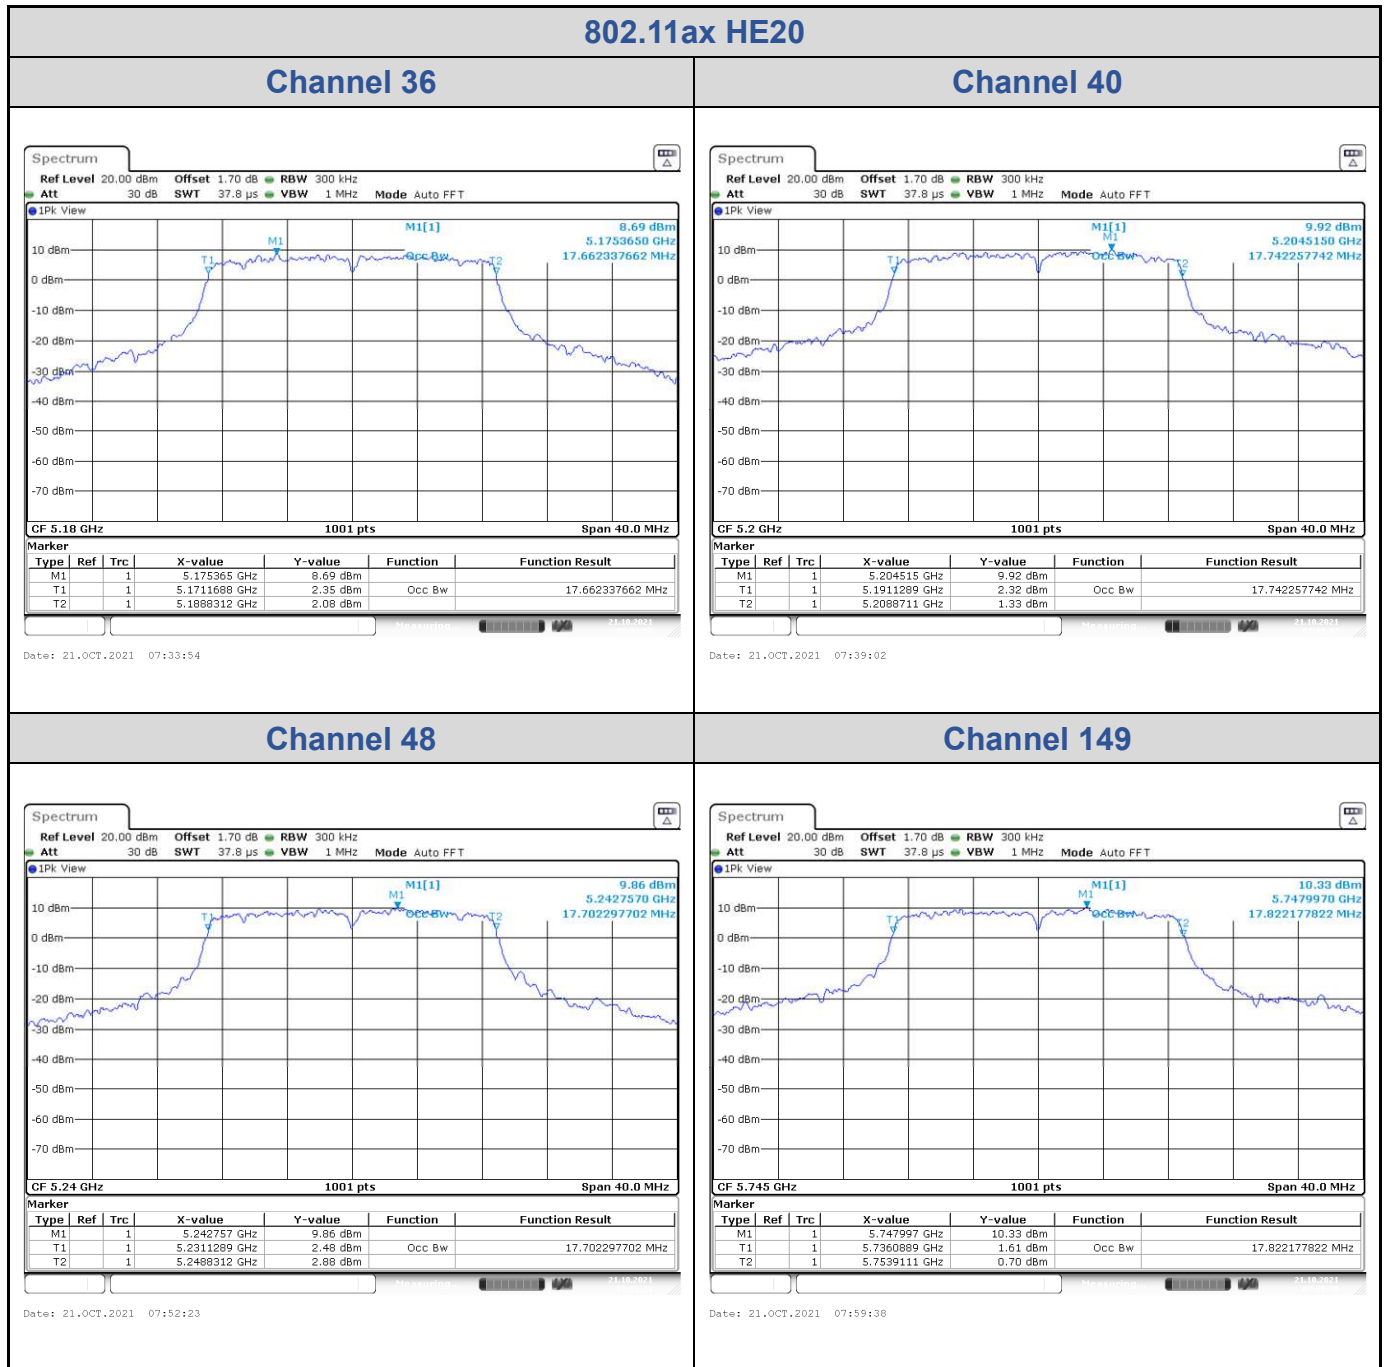

<Chain 0>

<Chain 1>

802.11ax HE20
Channel 48

Channel 149

Channel 157

Channel 165

<Chain 2>

<Chain 3>