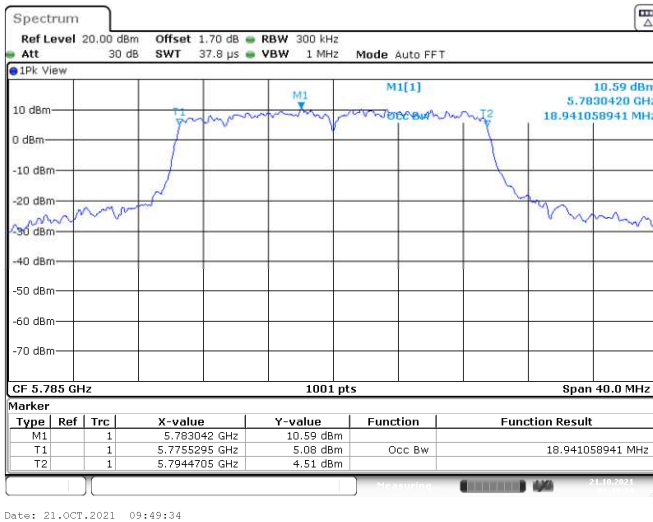

<Chain 0>

<Chain 1>

802.11ax HE20
Channel 48

Channel 149

Channel 157

Channel 165

<Chain 2>

<Chain 3>