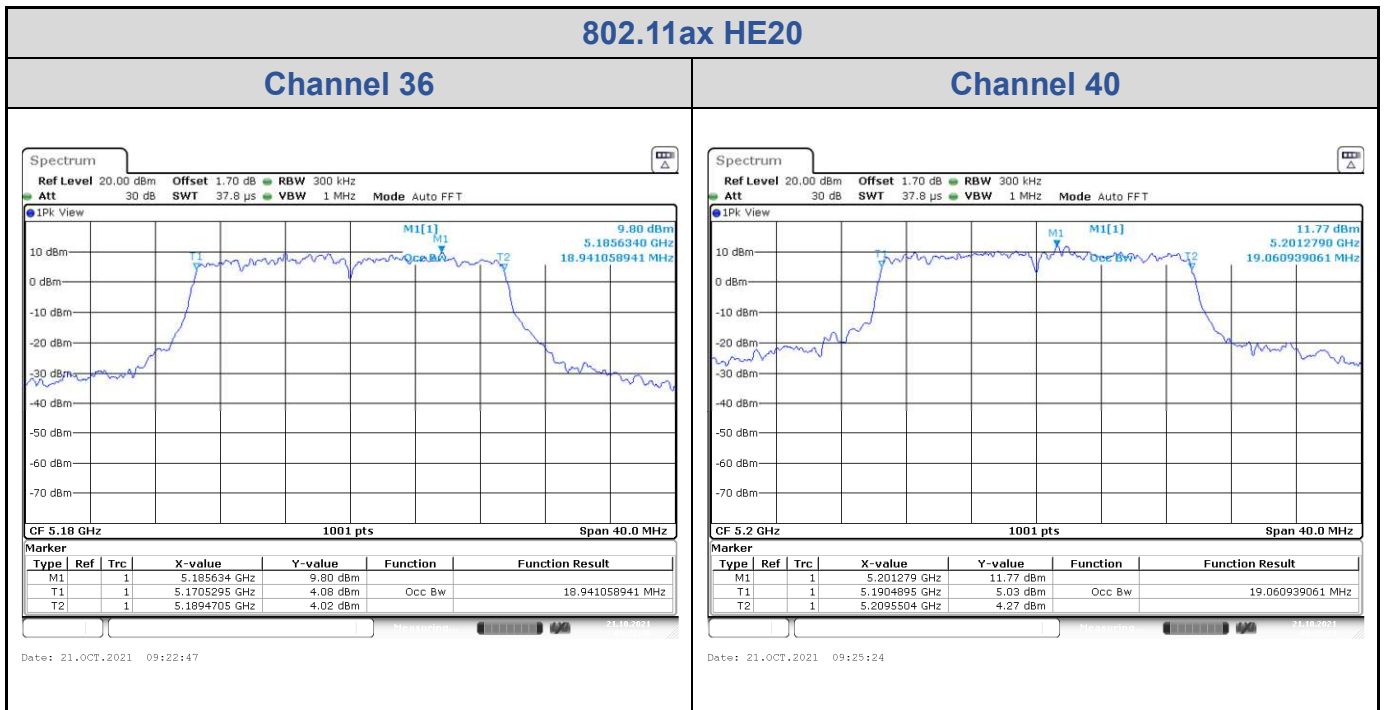

<Chain 0>

<Chain 1>

802.11ax HE20
Channel 48

Channel 149

Channel 157

Channel 165

<Chain 2>

<Chain 3>