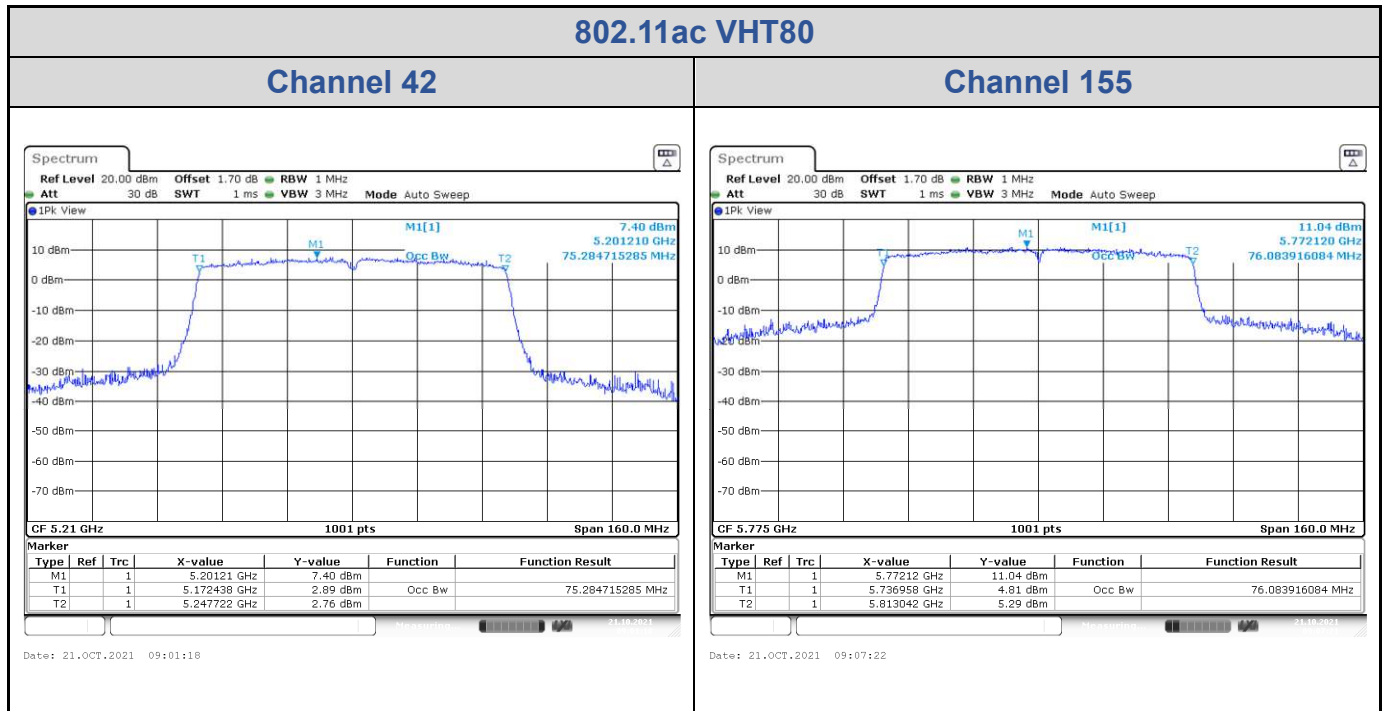

<Chain 2>