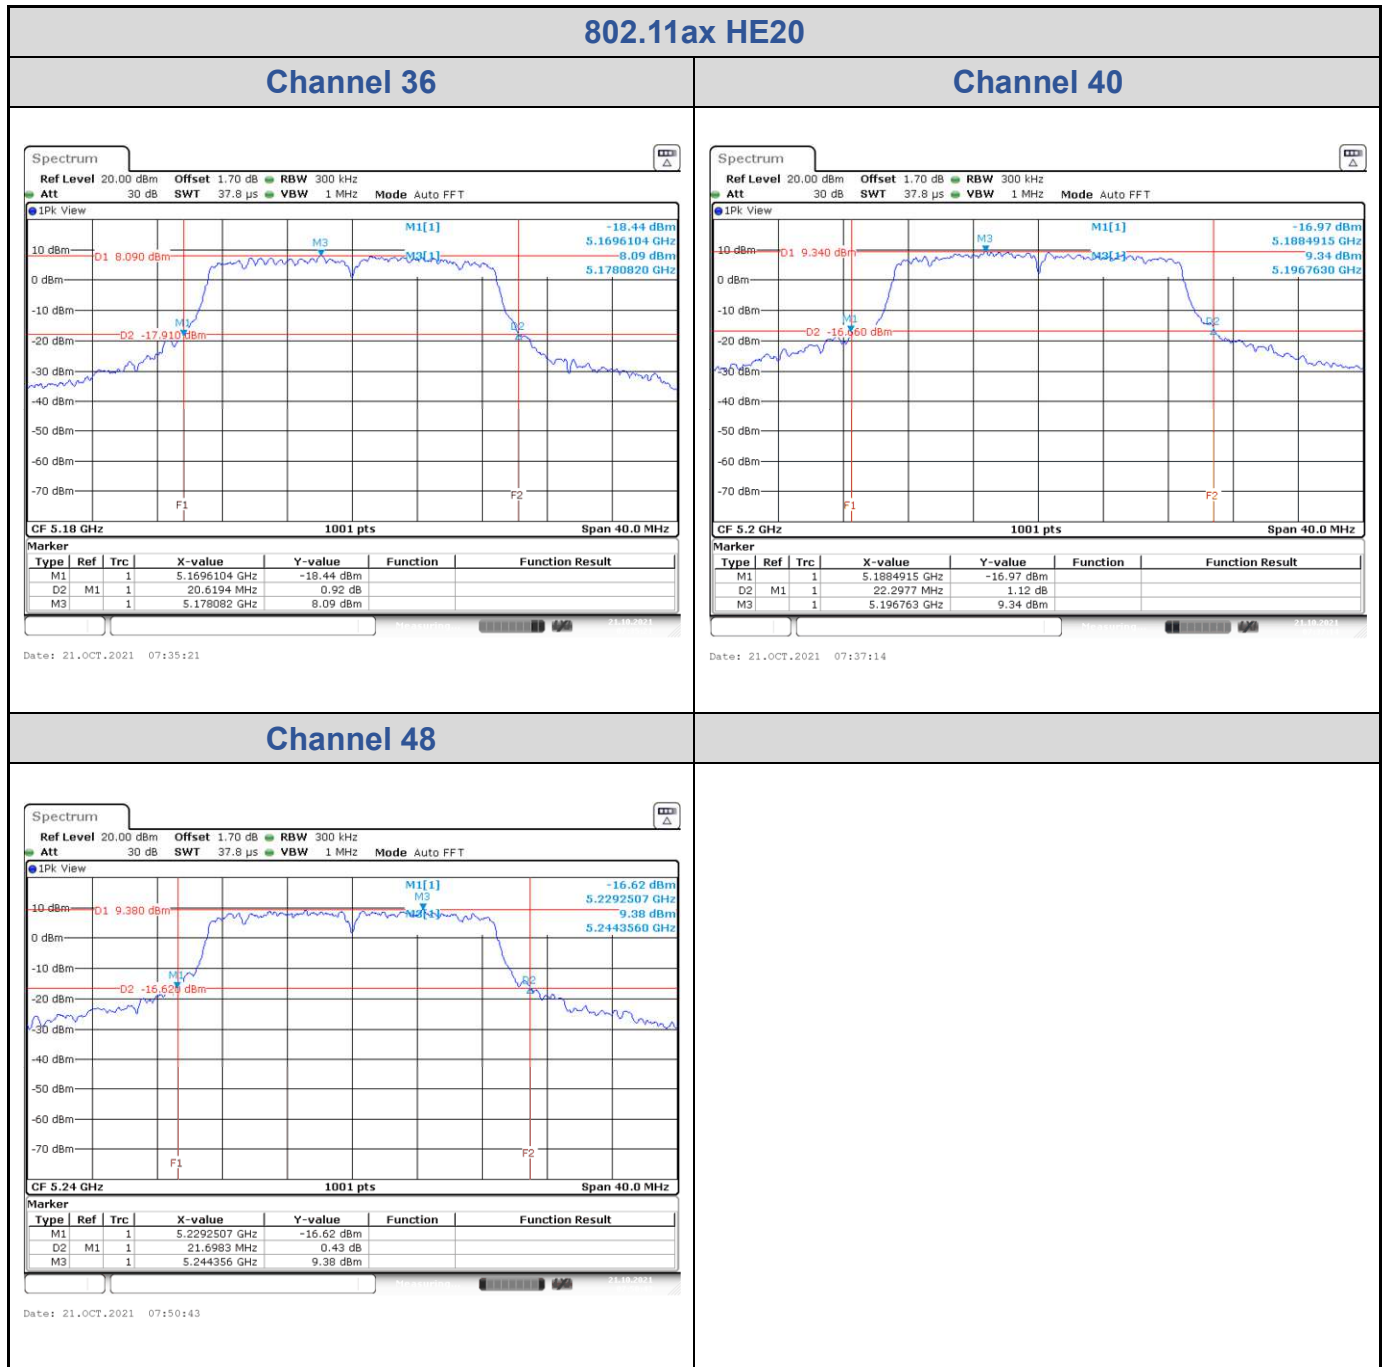

<Chain 0>

<Chain 1>

<Chain 2>

<Chain 3>

802.11n HT40

Band	Channel	Frequency (MHz)	26 dB Bandwidth (MHz)			
			Chain 0	Chain 1	Chain 2	Chain 3
U-NII-1	38	5190	41.80	41.64	41.72	41.08
	46	5230	52.43	42.60	47.71	42.20