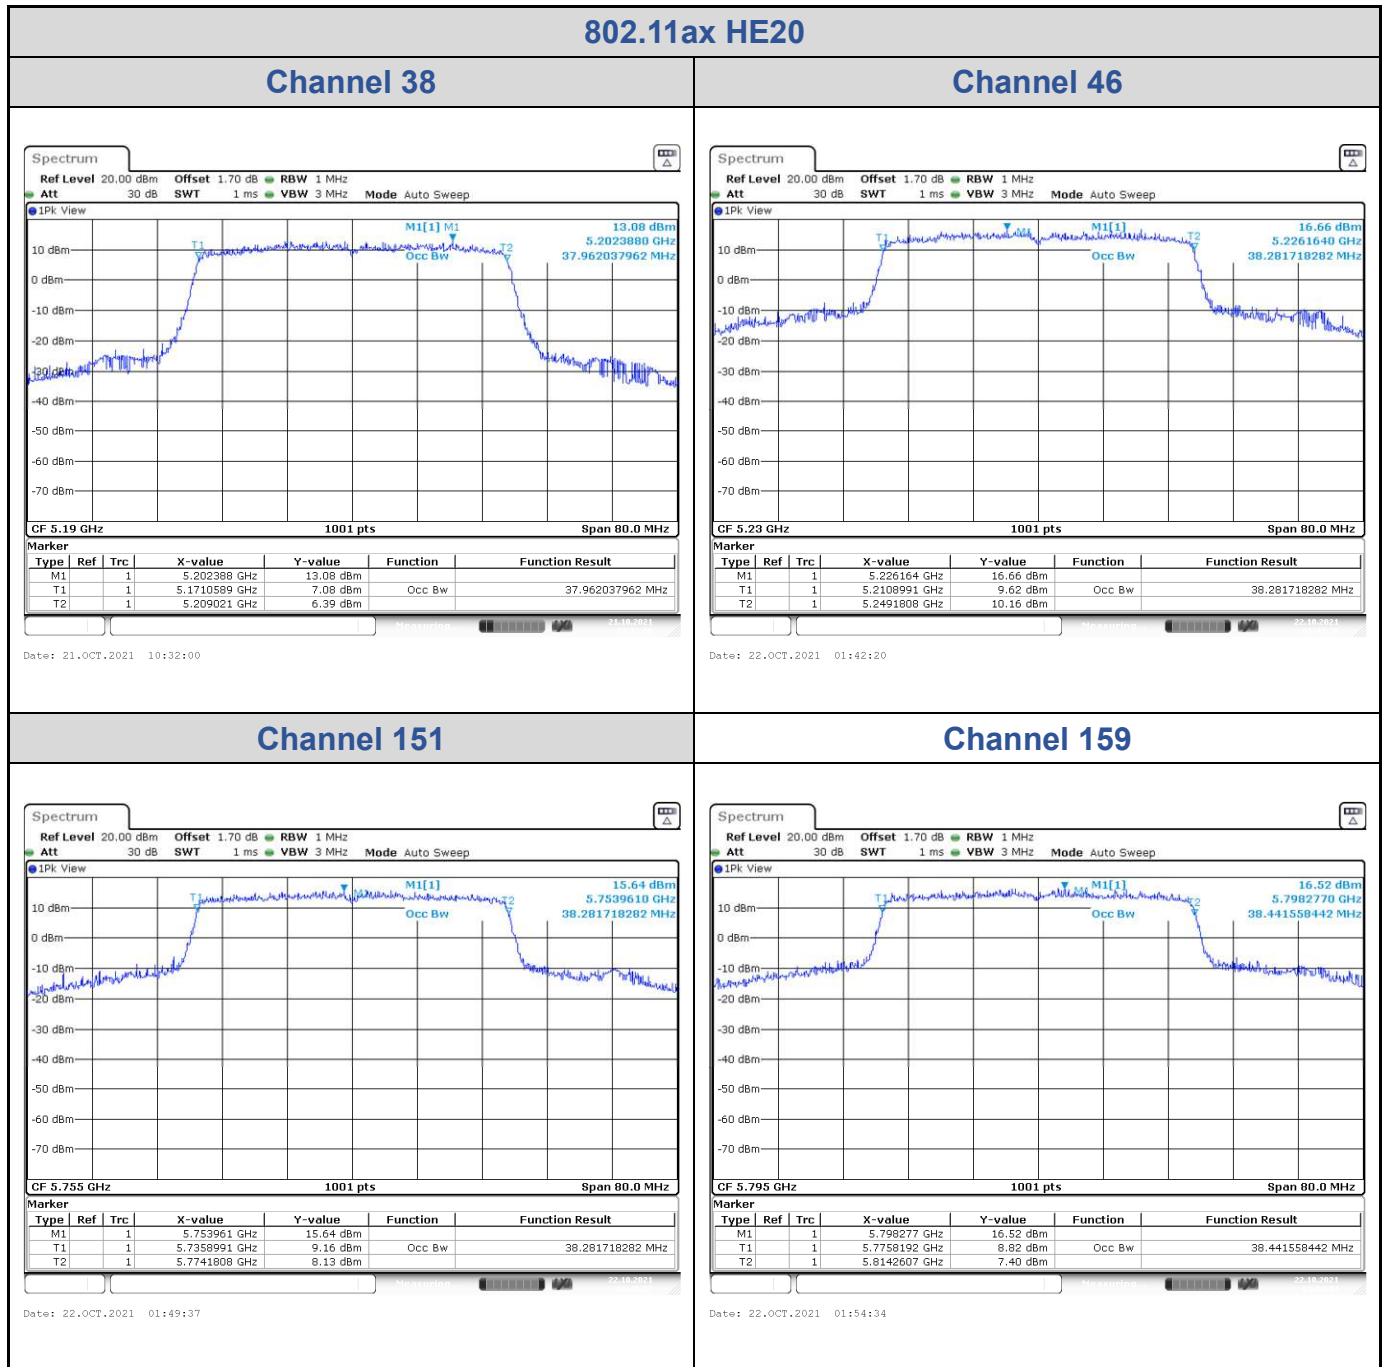

<Chain 0>

<Chain 1>

802.11ax HE20
Channel 48

Channel 149

Channel 157

Channel 165

<Chain 2>

<Chain 3>

802.11ax HE20
Channel 48

Channel 149

Channel 157

Channel 165

802.11ax HE40

Band	Channel	Frequency (MHz)	99% Bandwidth (MHz)			
			Chain 0	Chain 1	Chain 2	Chain 3
U-NII-1	38	5190	37.96	37.96	37.96	37.96
	46	5230	38.36	38.20	38.28	38.20
U-NII-3	151	5755	38.20	38.04	38.28	38.04
	159	5795	38.20	38.04	38.44	38.12

<Chain 0>

<Chain 1>

<Chain 2>

<Chain 3>