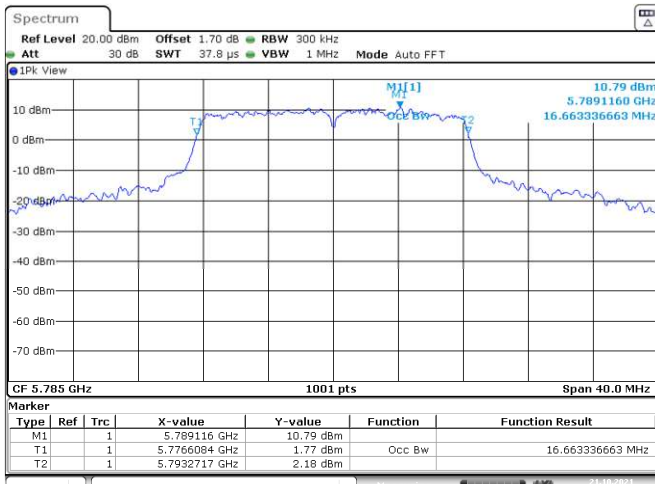

<Chain 0>

802.11a

Channel 48

Date: 21.OCT.2021 06:54:22

Channel 149

Date: 21.OCT.2021 07:07:01

Channel 157

Date: 21.OCT.2021 07:12:22