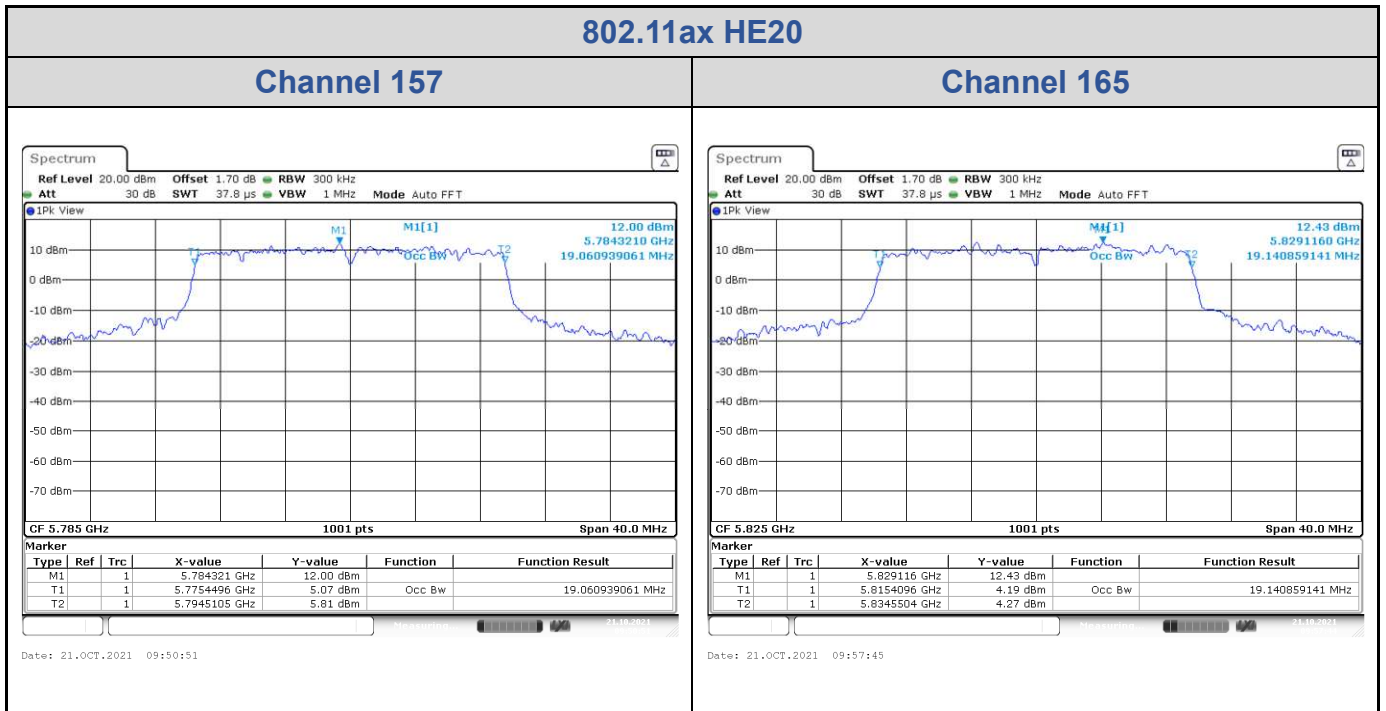

<Chain 0>

<Chain 1>

802.11ax HE20
Channel 48

Channel 149

Channel 157

Channel 165

<Chain 2>

<Chain 3>