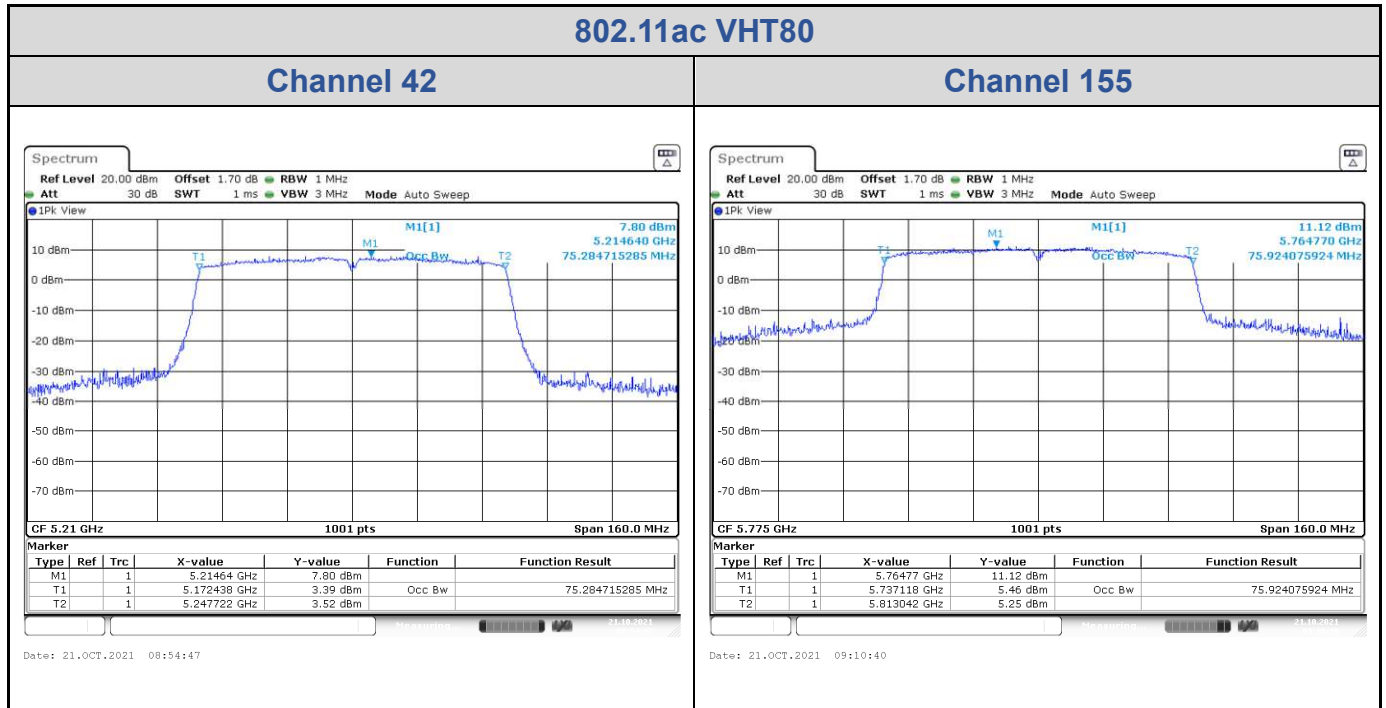

802.11ac VHT80

Band	Channel	Frequency (MHz)	99% Bandwidth (MHz)			
			Chain 0	Chain 1	Chain 2	Chain 3
U-NII-1	42	5210	75.28	75.28	75.28	75.28
U-NII-3	155	5775	75.92	75.44	76.08	75.76

<Chain 0>