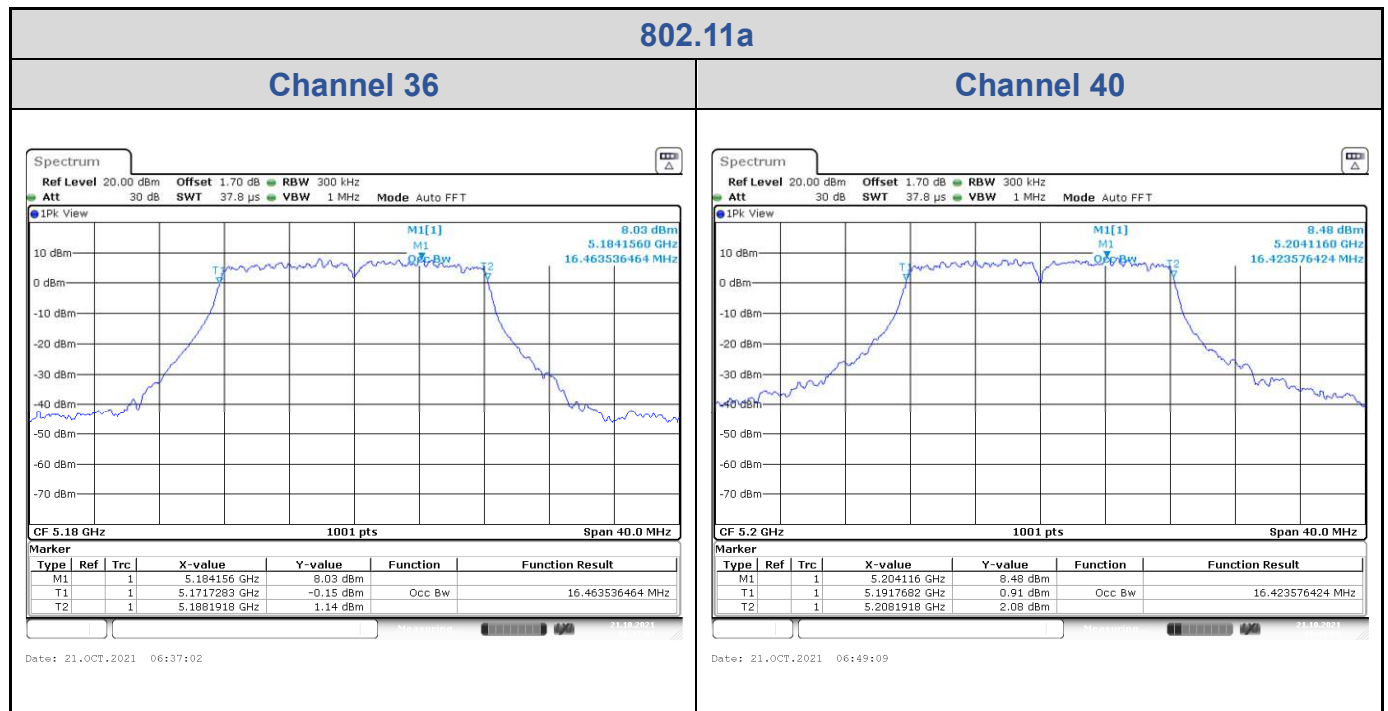

<Chain 2>

<Chain 3>

Test Result of 99% Occupied Bandwidth
802.11a

Band	Channel	Frequency (MHz)	99% Bandwidth (MHz)			
			Chain 0	Chain 1	Chain 2	Chain 3
U-NII-1	36	5180	16.46	16.42	16.42	16.42
	40	5200	16.42	16.54	16.38	16.42
	48	5240	16.46	16.54	16.46	16.46
U-NII-3	149	5745	16.66	16.50	16.62	16.50
	157	5785	16.66	16.50	16.74	16.50
	165	5825	16.70	16.54	16.78	16.54

<Chain 0>

802.11a

Channel 48

Date: 21.OCT.2021 06:54:22

Channel 149

Date: 21.OCT.2021 07:07:01

Channel 157

Date: 21.OCT.2021 07:12:22