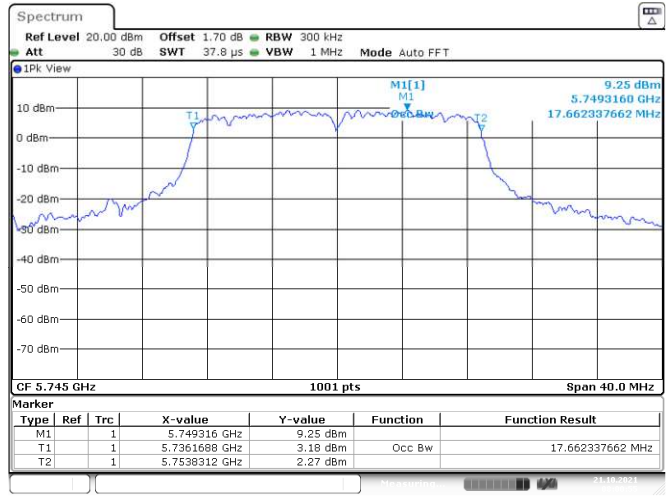

Channel 149