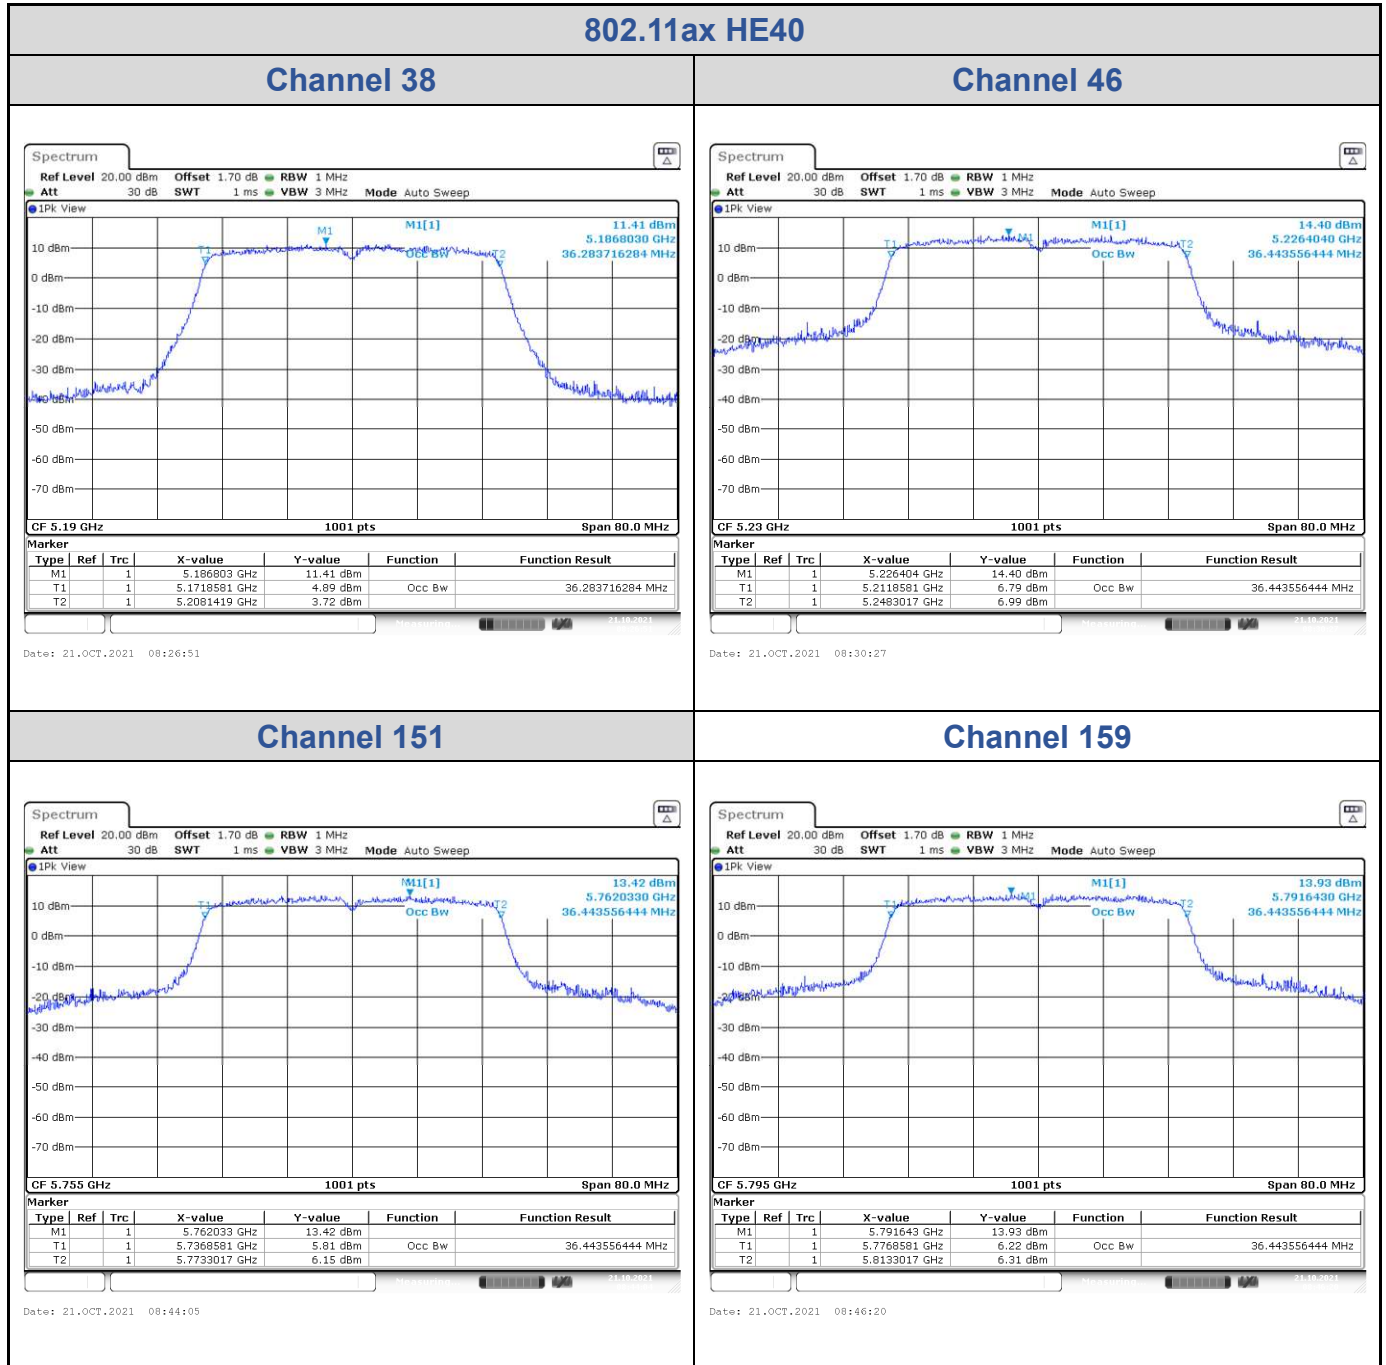

<Chain 0>

<Chain 1>

<Chain 2>

<Chain 3>

802.11ac VHT80

Band	Channel	Frequency (MHz)	99% Bandwidth (MHz)			
			Chain 0	Chain 1	Chain 2	Chain 3
U-NII-1	42	5210	75.28	75.28	75.28	75.28
U-NII-3	155	5775	75.92	75.44	76.08	75.76