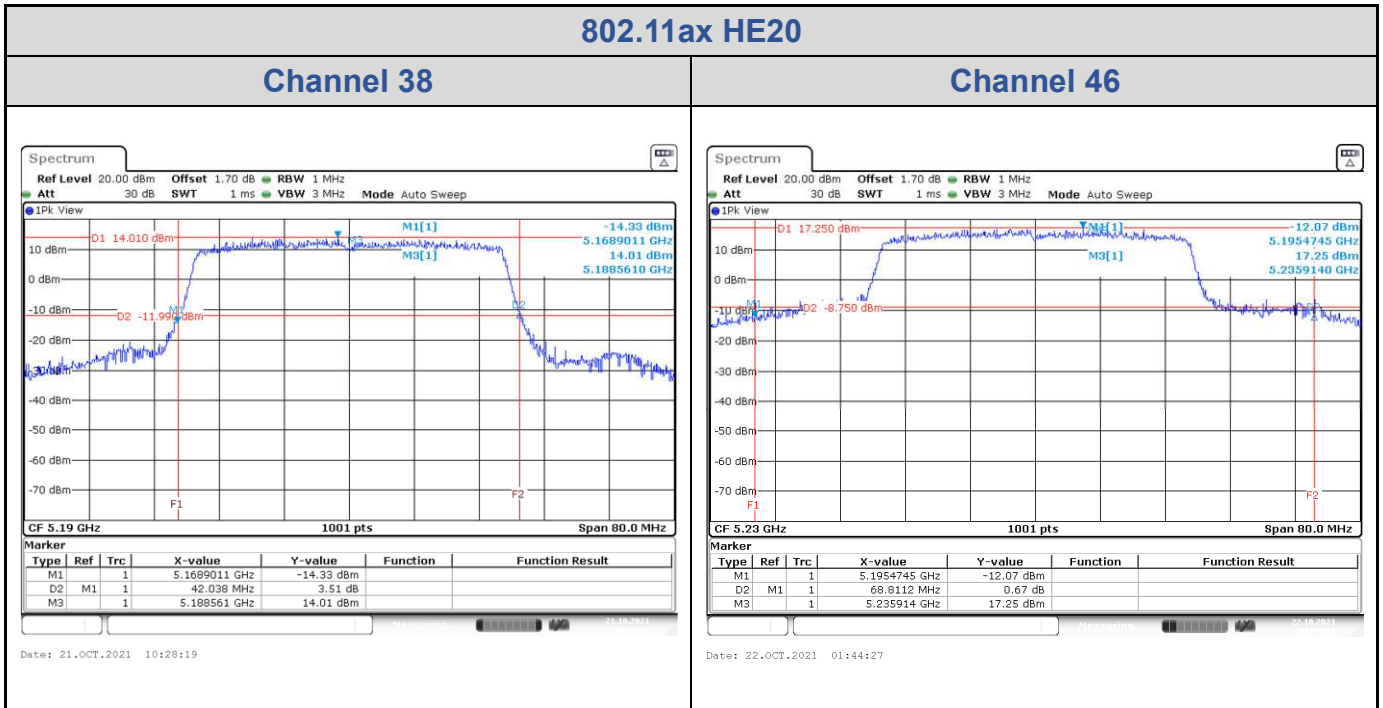

802.11ax HE40

Band	Channel	Frequency (MHz)	26 dB Bandwidth (MHz)			
			Chain 0	Chain 1	Chain 2	Chain 3
U-NII-1	38	5190	42.04	42.36	41.80	41.80
	46	5230	68.81	43.32	57.62	44.76

<Chain 0>