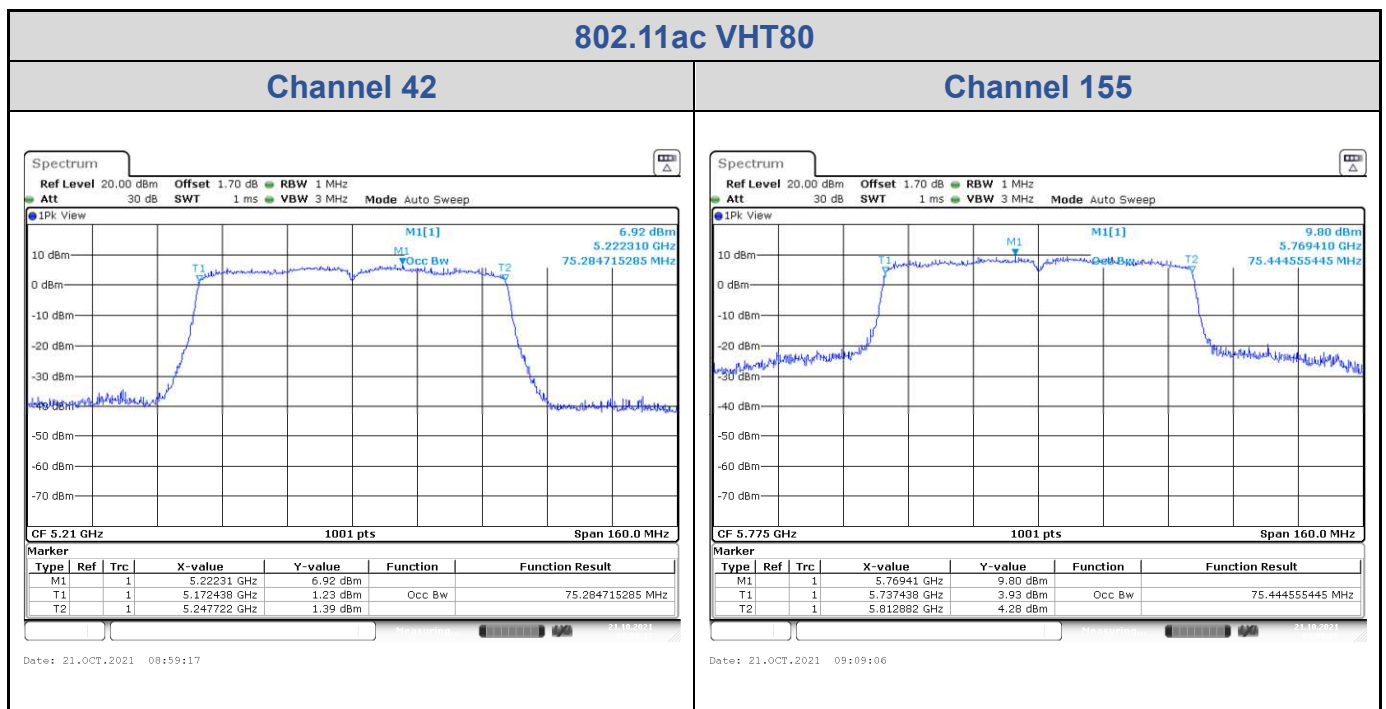

<Chain 1>