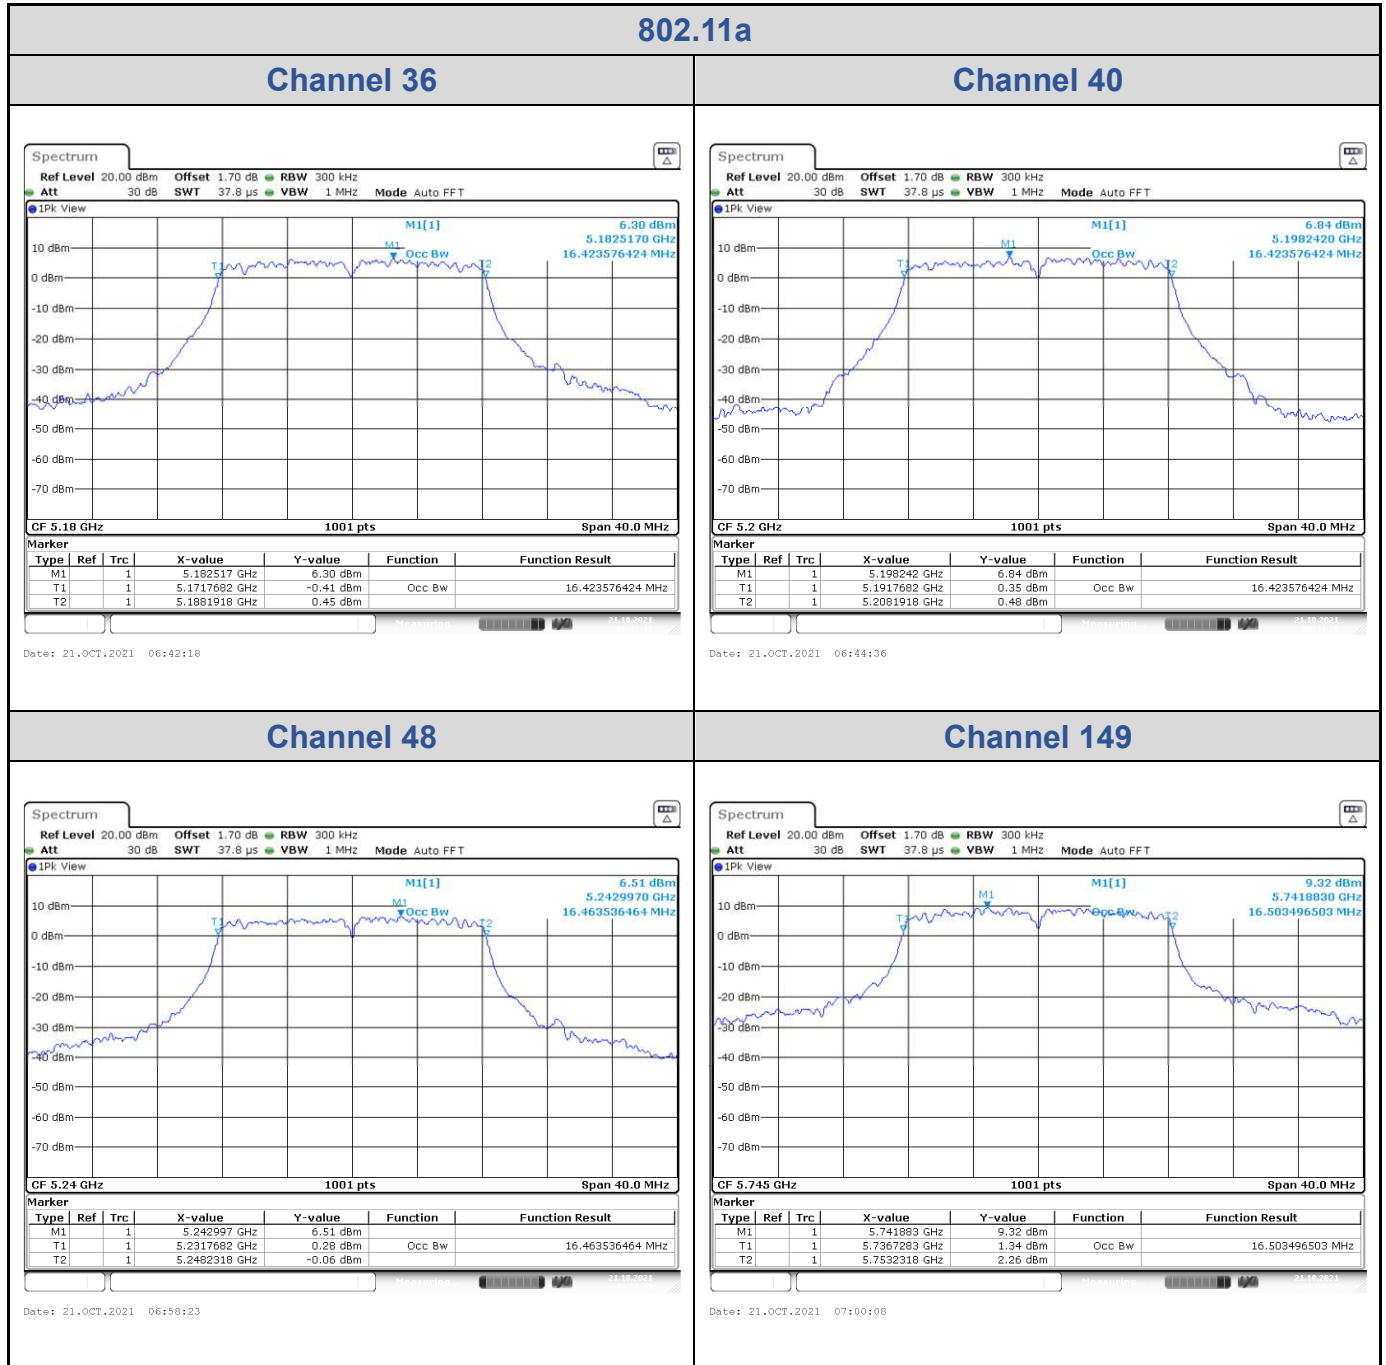

<Chain 3>