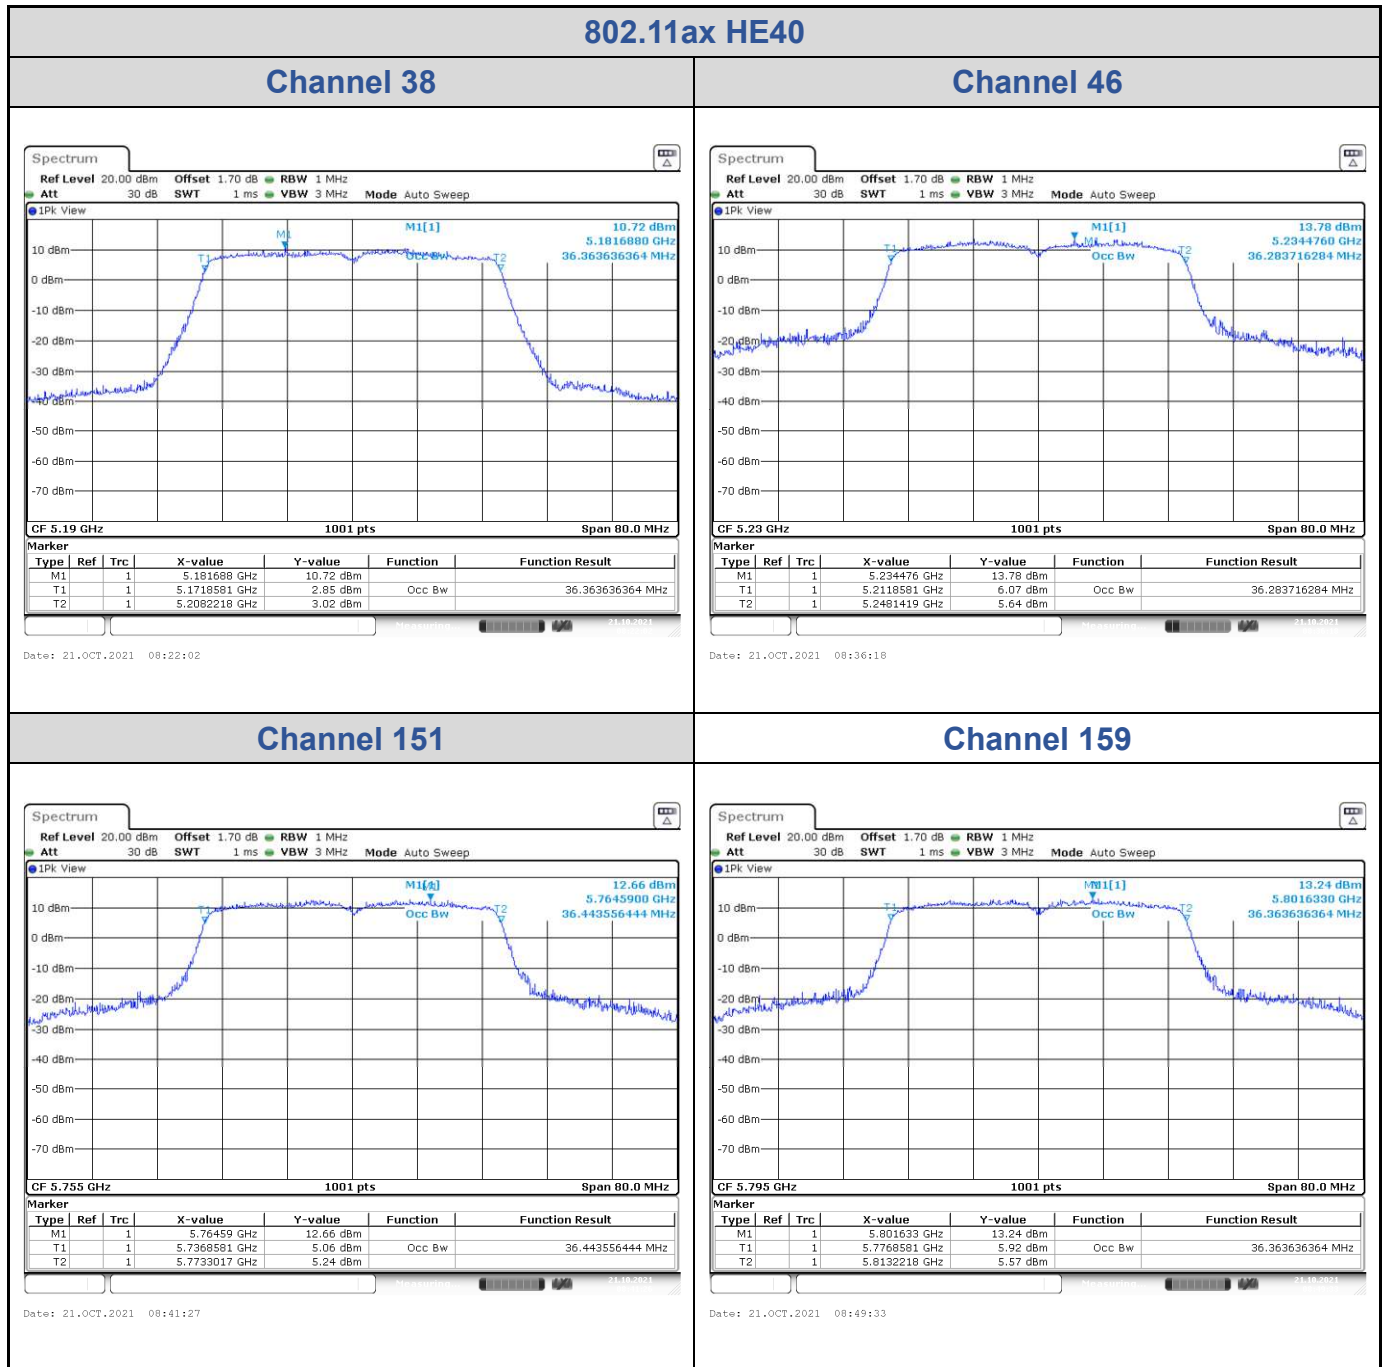

<Chain 1>