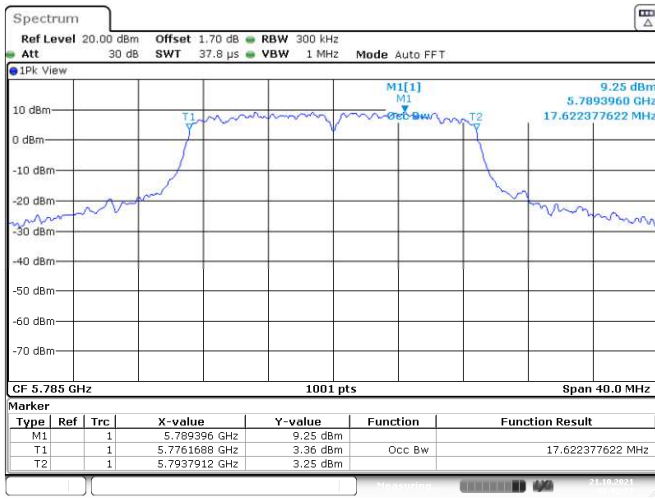

Channel 157