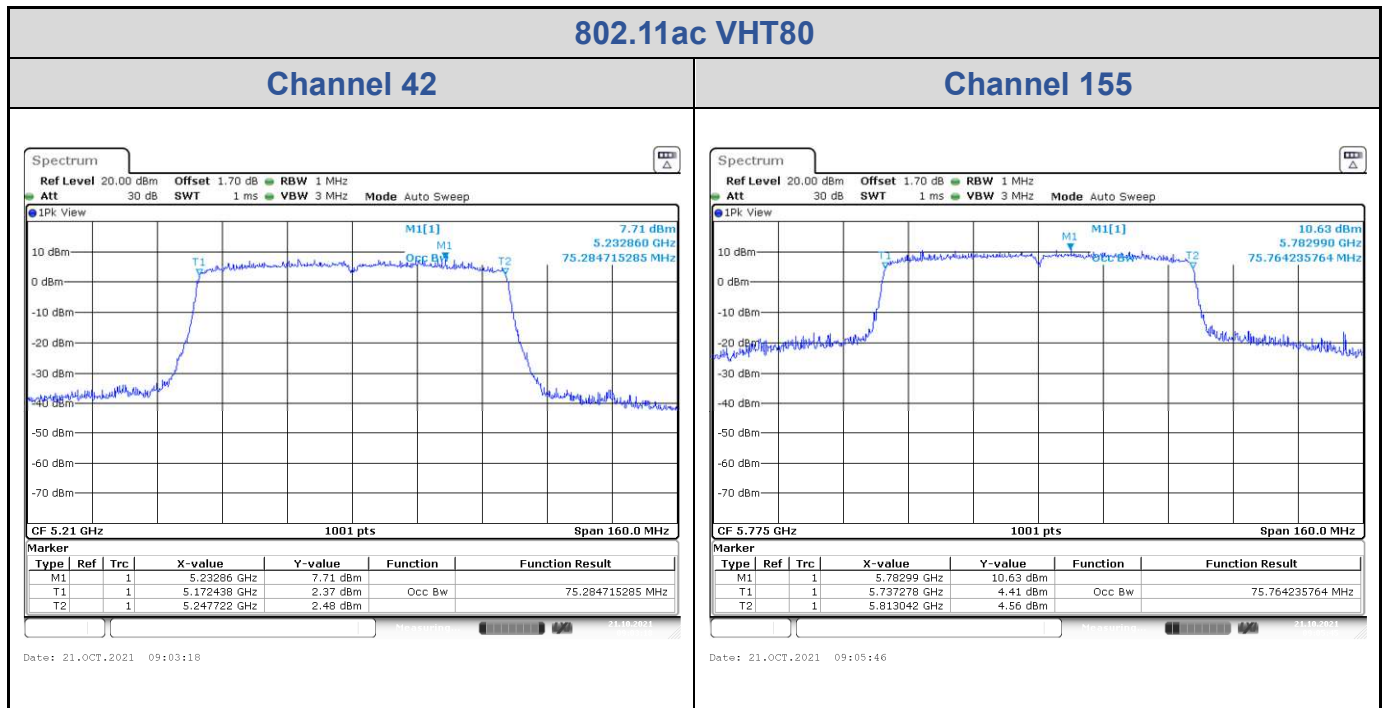

<Chain 3>