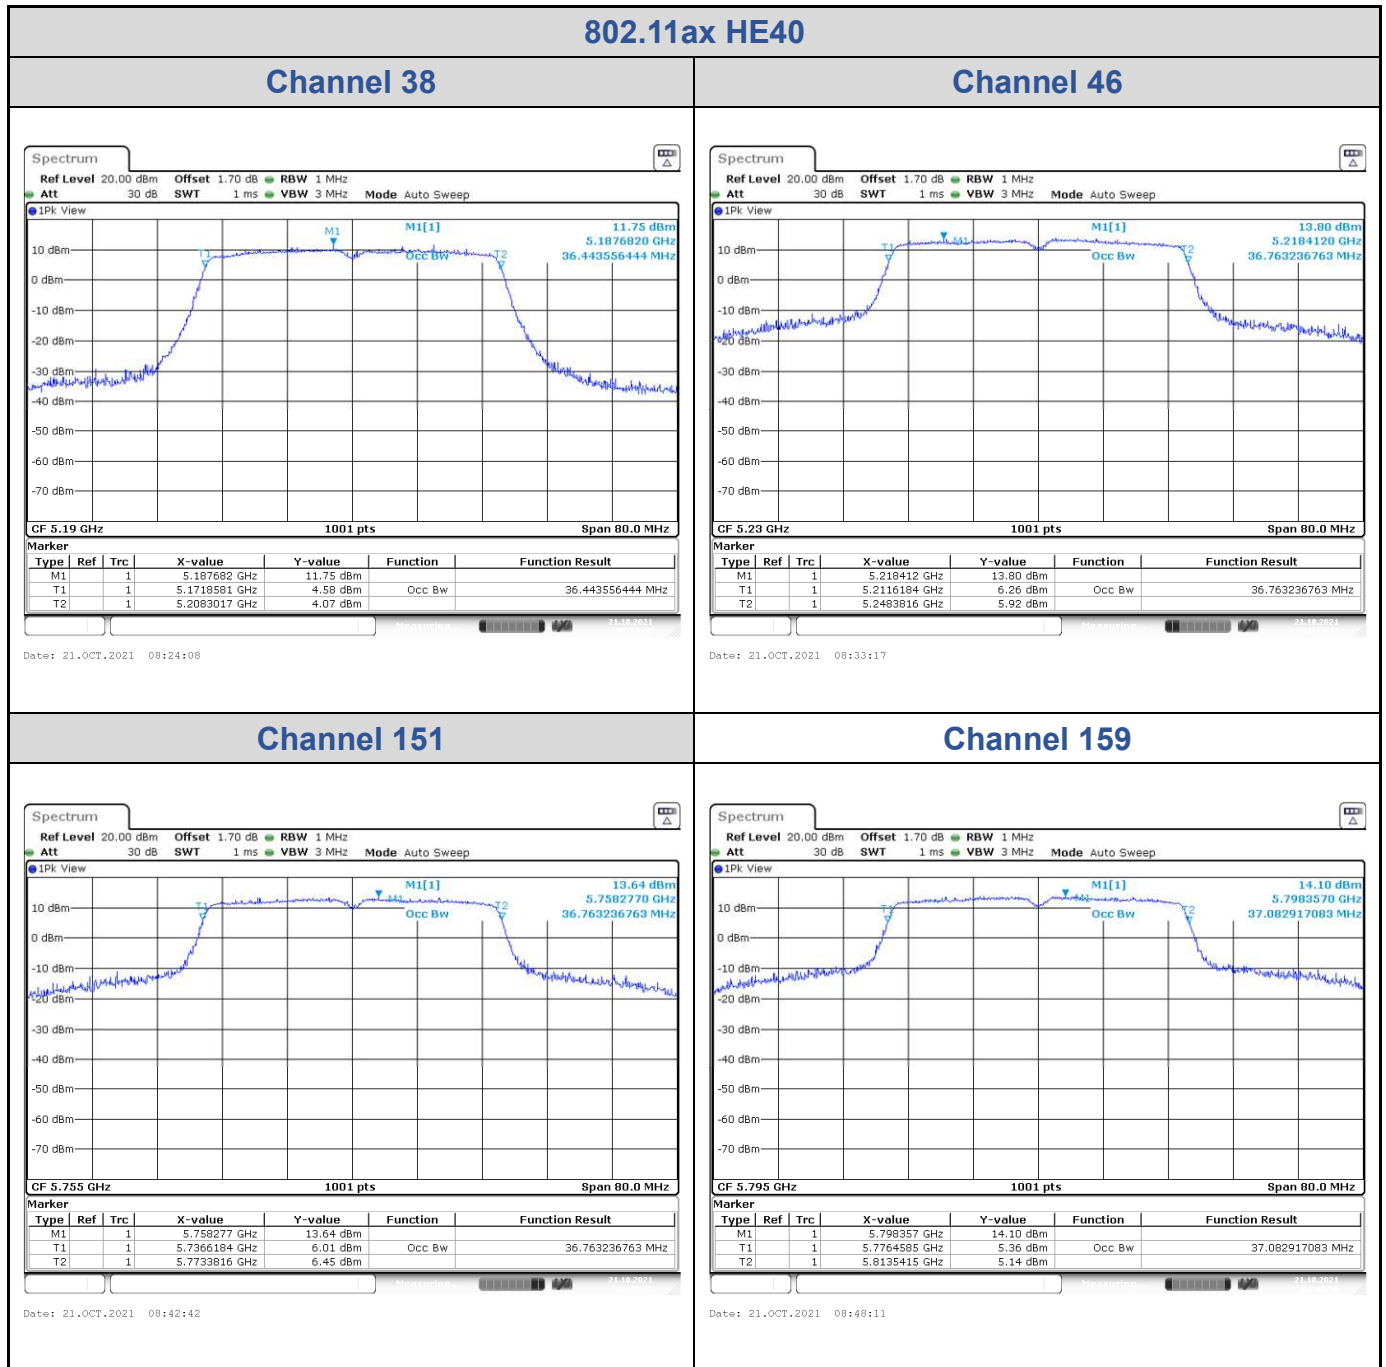

<Chain 2>