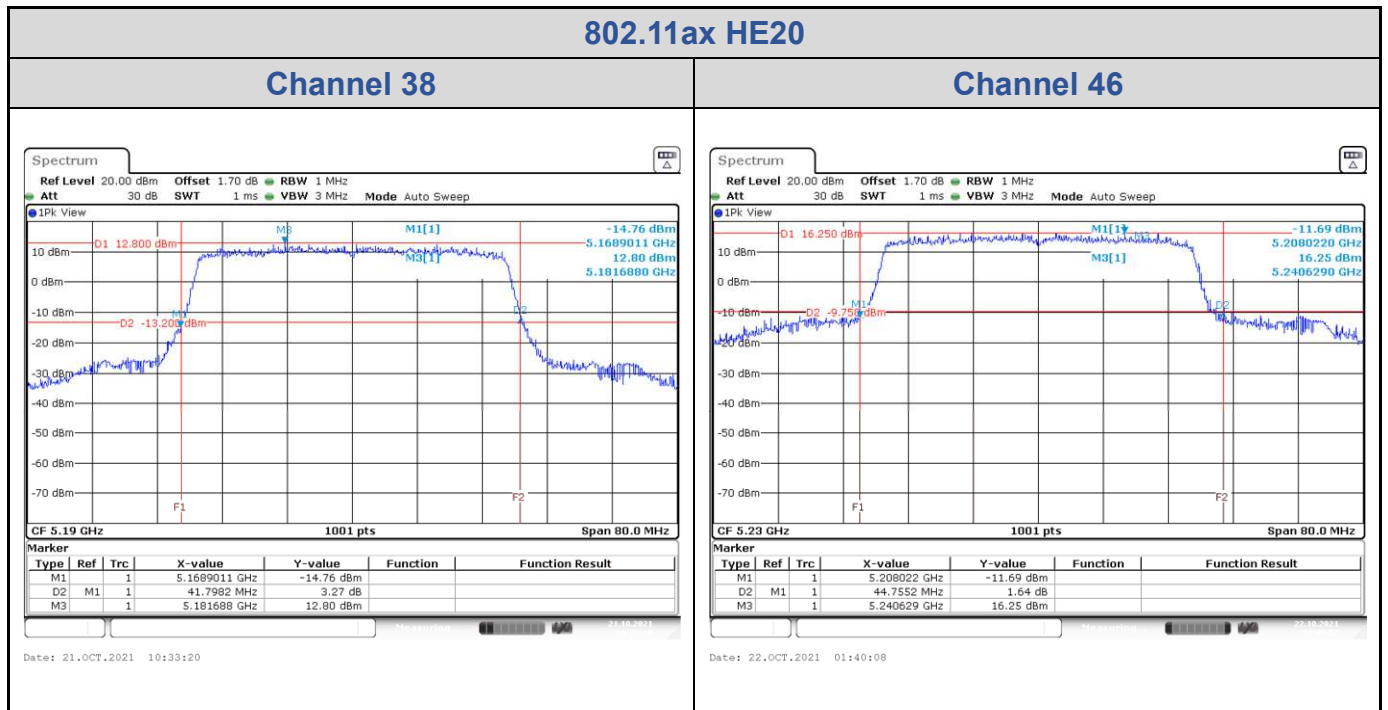

<Chain 0>

<Chain 1>

<Chain 2>

<Chain 3>

802.11ax HE80

Band	Channel	Frequency (MHz)	26 dB Bandwidth (MHz)			
			Chain 0	Chain 1	Chain 2	Chain 3
U-NII-1	42	5210	82.32	82.16	82.48	82.48

<Chain 0>

<Chain 1>