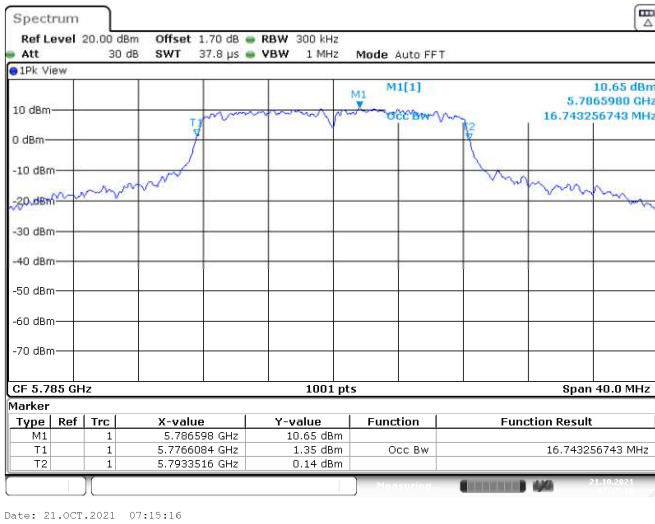

Channel 165

Date: 21.OCT.2021 07:24:37

<Chain 1>

<Chain 2>

802.11a
Channel 48

Channel 149

Channel 157

Channel 165