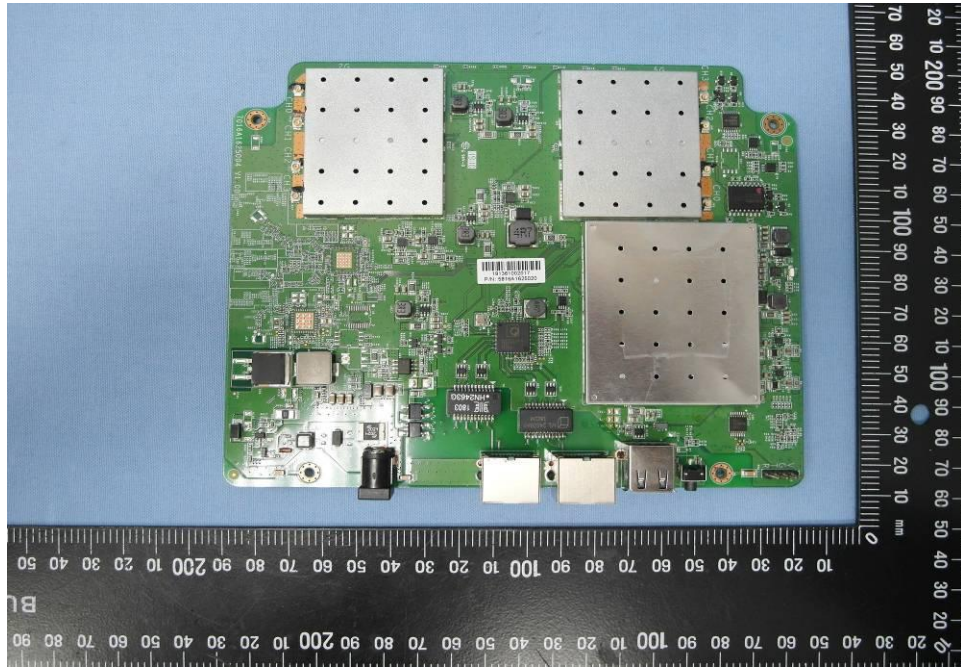

Internal Photos

Model Number: WAP373-C
FCC ID: 2AL6XWAP373

EUT Photo (1)

EUT Photo (2)

EUT Photo (3)

EUT Photo (4)

EUT Photo (5)

EUT Photo (6)

EUT Photo (7)

EUT Photo (8)

EUT Photo (9)

EUT Photo (10)

EUT Photo (11)

EUT Photo (12)

EUT Photo (13)

EUT Photo (14)