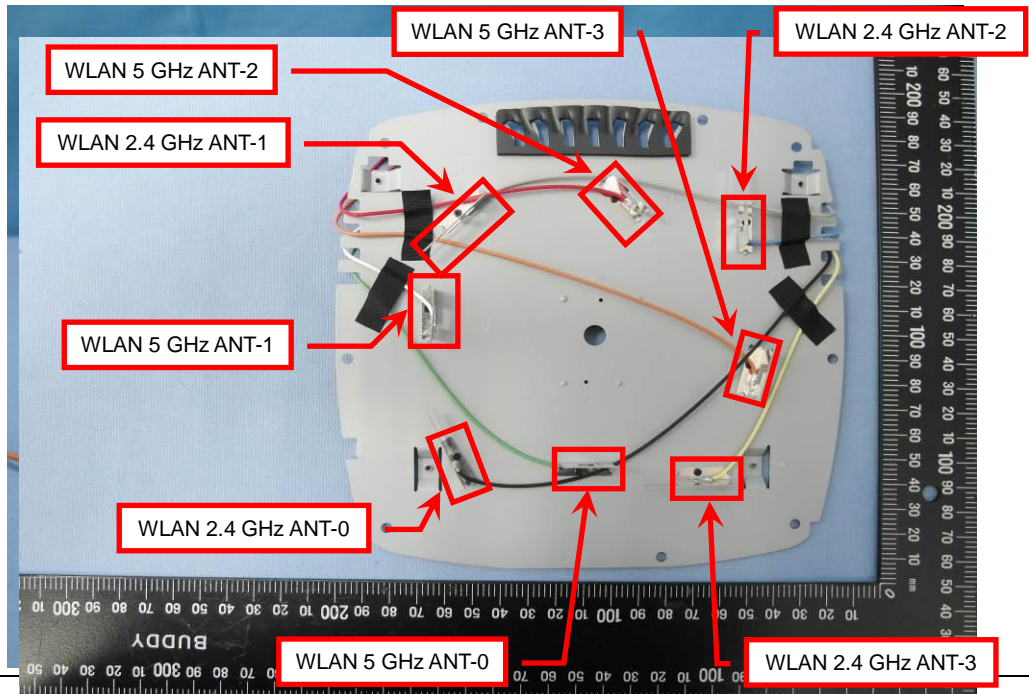

Internal Photos

Model Number: WAP373-C
FCC ID: 2AL6XWAP373

EUT Photo (1)

EUT Photo (2)

EUT Photo (3)

EUT Photo (4)

EUT Photo (5)

EUT Photo (6)

EUT Photo (15)

EUT Photo (16)

EUT Photo (17)

EUT Photo (18)

EUT Photo (19)

EUT Photo (20)