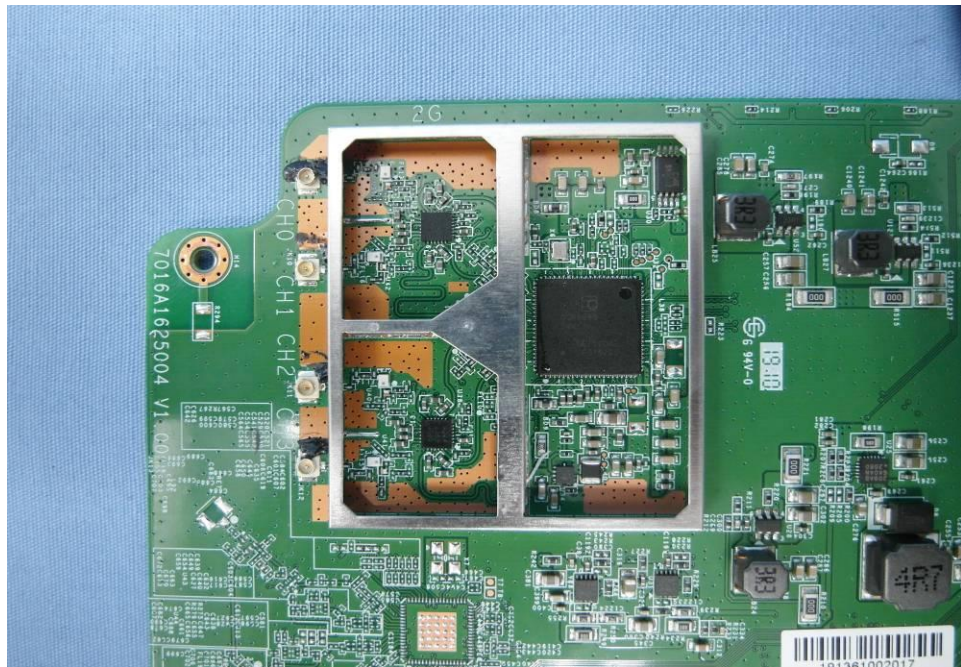

Internal Photos

Model Number: WAP373-C
FCC ID: 2AL6XWAP373

EUT Photo (1)

EUT Photo (2)

EUT Photo (3)

EUT Photo (4)

EUT Photo (5)

EUT Photo (6)

EUT Photo (7)

EUT Photo (8)

EUT Photo (9)

EUT Photo (10)

EUT Photo (11)

EUT Photo (12)

EUT Photo (13)

EUT Photo (14)