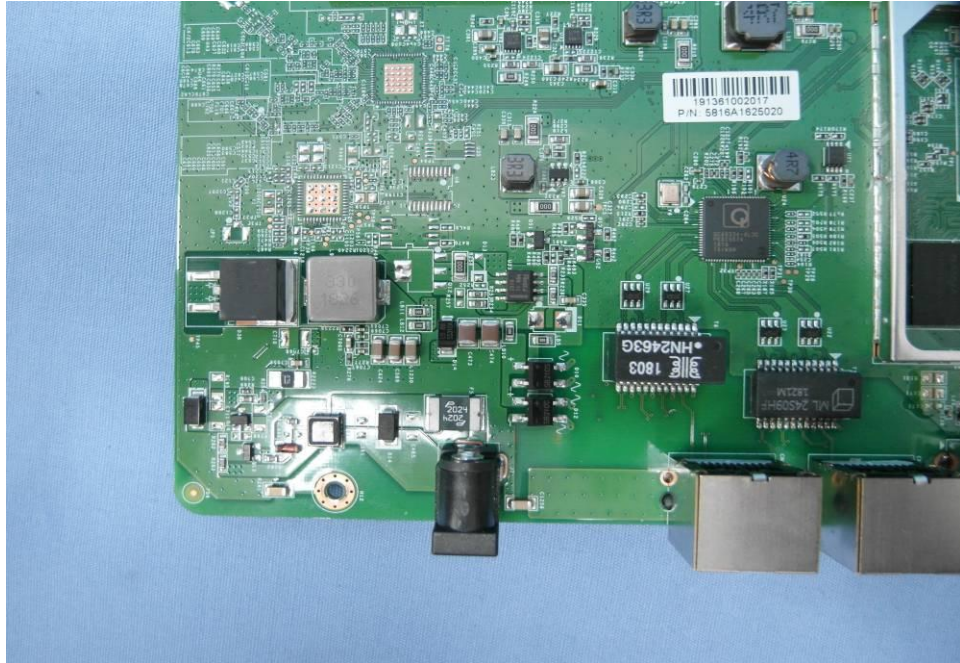

Internal Photos

Model Number: WAP373-C
FCC ID: 2AL6XWAP373

EUT Photo (1)

EUT Photo (2)

EUT Photo (3)

EUT Photo (4)

EUT Photo (5)

EUT Photo (6)

EUT Photo (7)

EUT Photo (8)

EUT Photo (9)

EUT Photo (10)

EUT Photo (11)

EUT Photo (12)

EUT Photo (13)

EUT Photo (14)