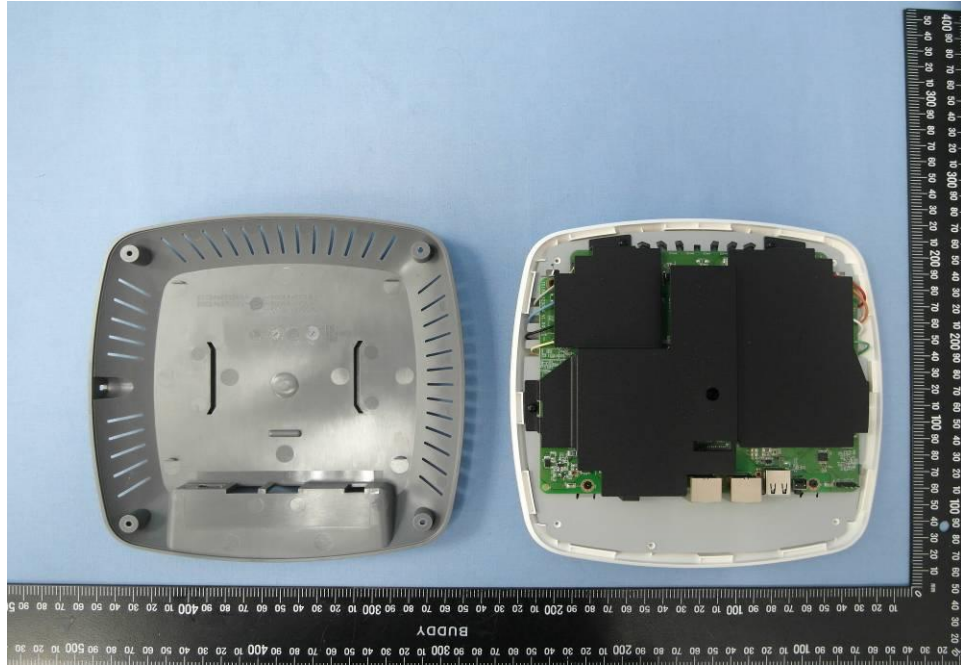

Internal Photos

Model Number: WAP373-C
FCC ID: 2AL6XWAP373

EUT Photo (1)

EUT Photo (2)

EUT Photo (3)

EUT Photo (4)

EUT Photo (5)

EUT Photo (6)

EUT Photo (7)

EUT Photo (8)

EUT Photo (9)

EUT Photo (10)

EUT Photo (11)

EUT Photo (12)

EUT Photo (13)

EUT Photo (14)