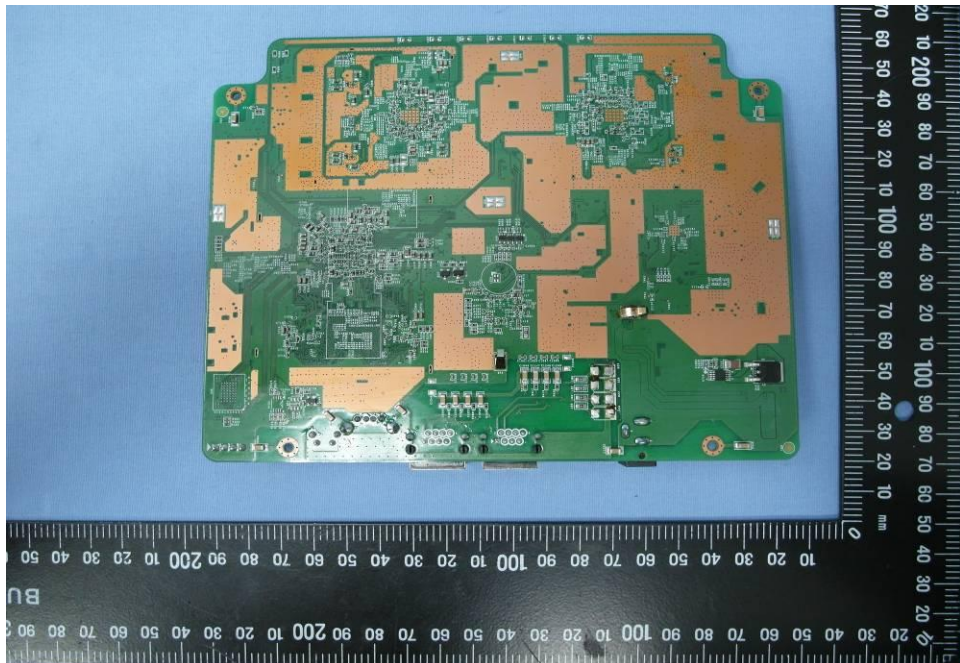

Internal Photos

Model Number: WAP373-C
FCC ID: 2AL6XWAP373

EUT Photo (1)

EUT Photo (2)

EUT Photo (3)

EUT Photo (4)

EUT Photo (5)

EUT Photo (6)

EUT Photo (7)

EUT Photo (8)

EUT Photo (9)

EUT Photo (10)

EUT Photo (11)

EUT Photo (12)

EUT Photo (13)

EUT Photo (14)