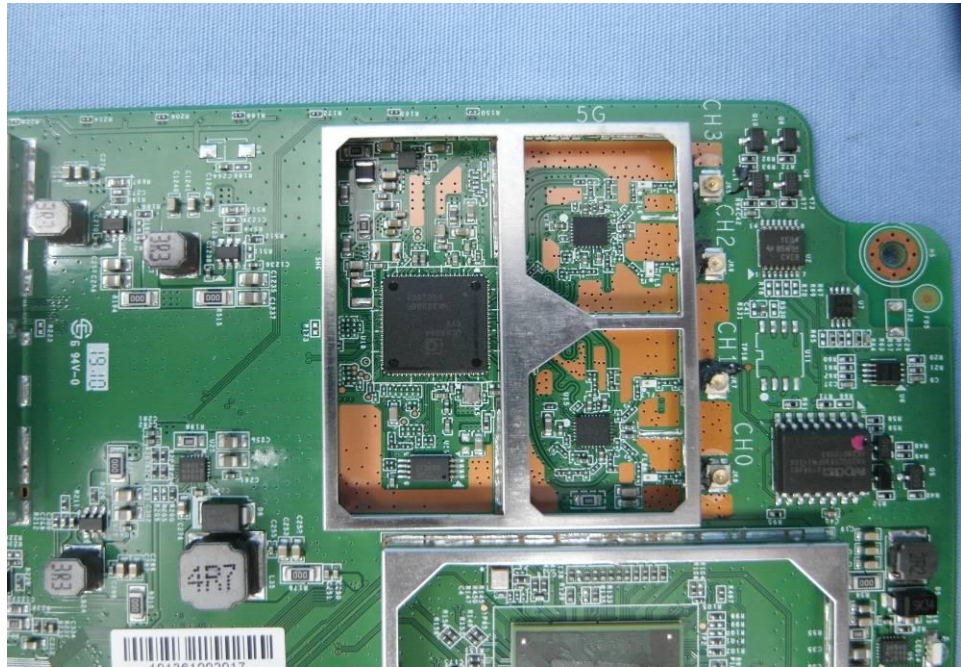

Internal Photos

Model Number: WAP373-C
FCC ID: 2AL6XWAP373

EUT Photo (1)

EUT Photo (2)

EUT Photo (3)

EUT Photo (4)

EUT Photo (5)

EUT Photo (6)

EUT Photo (7)

EUT Photo (8)

EUT Photo (9)

EUT Photo (10)

EUT Photo (11)

EUT Photo (12)

EUT Photo (13)

EUT Photo (14)