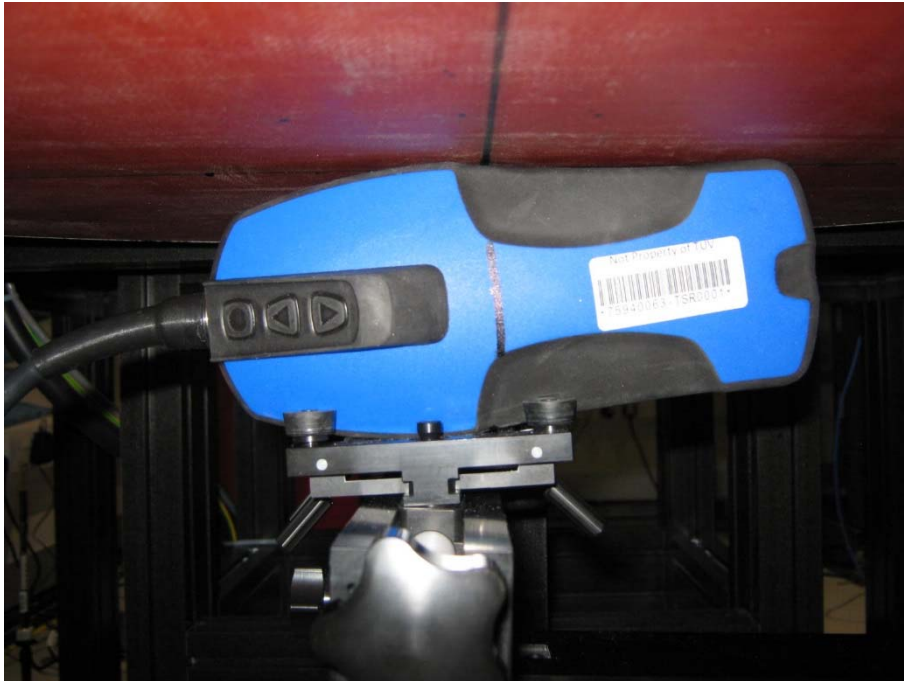

Product Service

FCC ID: 2AL6R-ESGL01
IC: 22758-ESGL01

BCF Technology Limited
Easi Scan:Go Bovine Scanner

Product Service

PHOTOGRAPHS OF TEST SET UP

Radiated Emissions 30 MHz to 1 GHz

Product Service

FCC ID: 2AL6R-ESGL01
IC: 22758-ESGL01

Product Service

Front Face – Upper

Front Face - Lower

Product Service

FCC ID: 2AL6R-ESGL01
IC: 22758-ESGL01

Product Service

BCF Technology Limited
Easi Scan:Go Bovine Scanner

Top Edge

Bottom Edge

Product Service

FCC ID: 2AL6R-ESGL01
IC: 22758-ESGL01

BCF Technology Limited
Easi Scan:Go Bovine Scanner

Product Service

Right Edge - Lower

Right Edge - Upper

Product Service

FCC ID: 2AL6R-ESGL01
IC: 22758-ESGL01

BCF Technology Limited
Easi Scan:Go Bovine Scanner

Product Service

Left Edge - Lower

Left Edge - Upper

Product Service

FCC ID: 2AL6R-ESGL01
IC: 22758-ESGL01

BCF Technology Limited
Easi Scan:Go Bovine Scanner