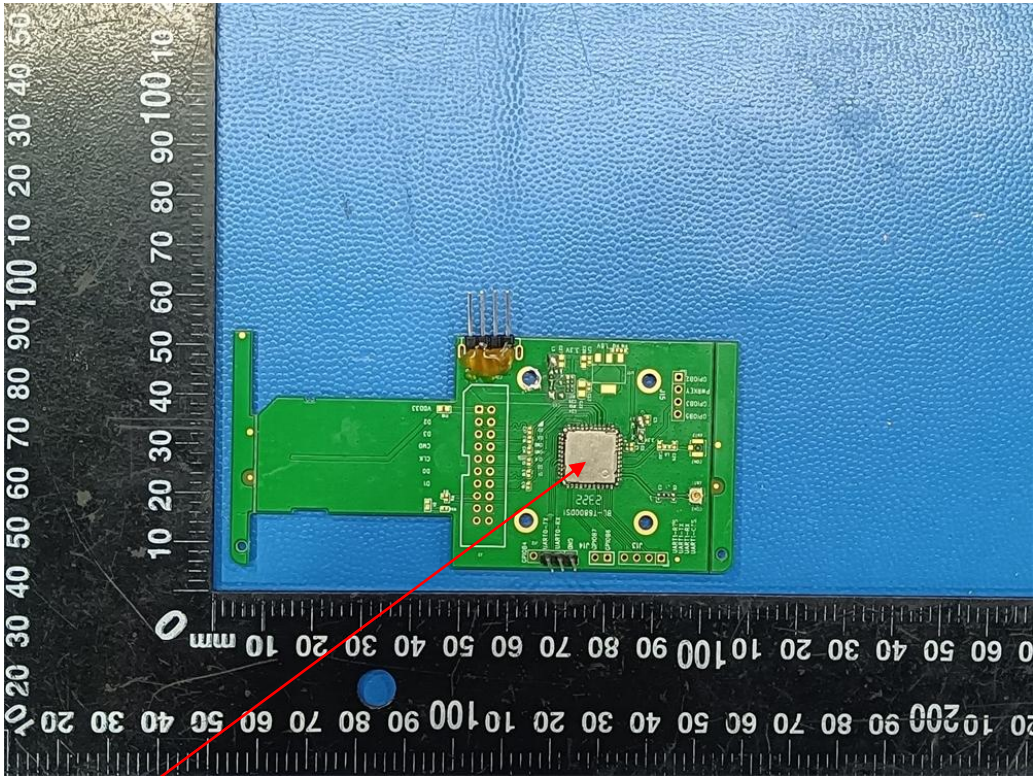

LABEL AND LOCATION

**FCC ID: 2AL6KBL-M8800DS1**

(Size: L1.0cm x 0.6cm)

Label Location