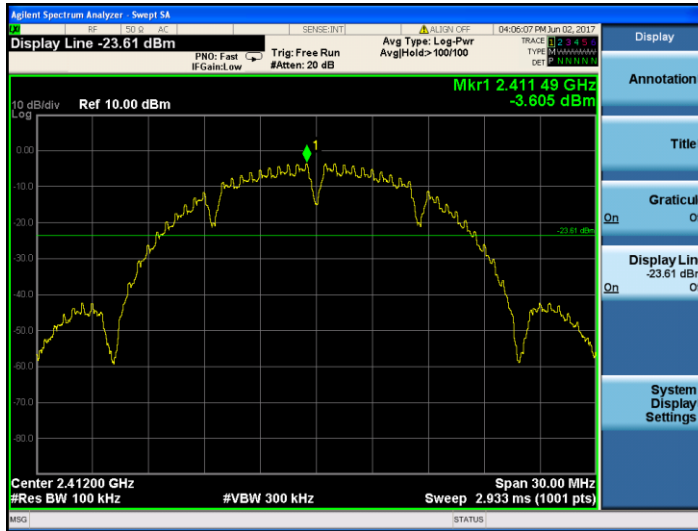

150KHz ~10MHz

Test Mode:

802.11n HT20

Test channel :

11

10MHz ~30MHz

30MHz ~3GHz

3GHz~25GHz

Antenna 2

Test Mode:	802.11b	Test channel :	01
------------	---------	----------------	----

Channel 01

9KHz~150KHz

150KHz ~10MHz

Test Mode:

802.11b

Test channel :