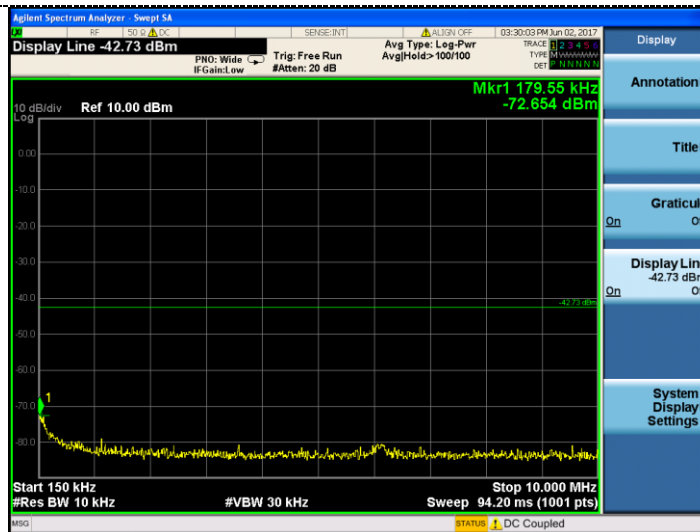

30MHz ~3GHz

3GHz~25GHz

Test Mode:

802.11g

Test channel :

06

Channel 06

9KHz~150KHz