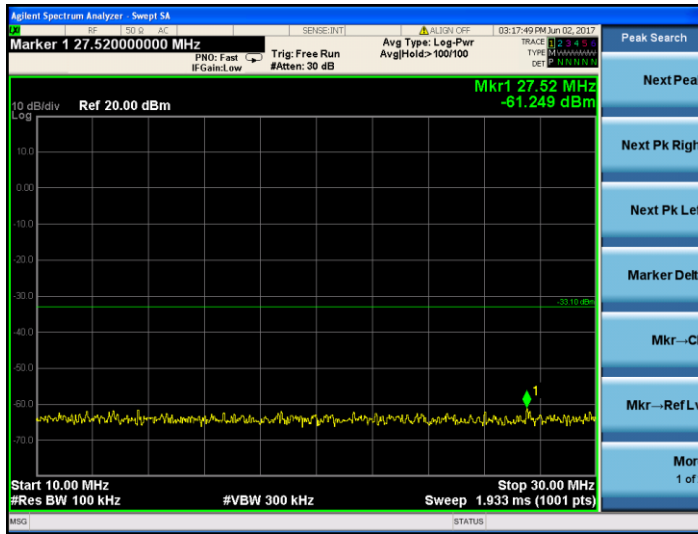

Channel 01

9KHz~150KHz

150KHz ~10MHz

Test Mode:

802.11g

Test channel :

01

10MHz ~30MHz