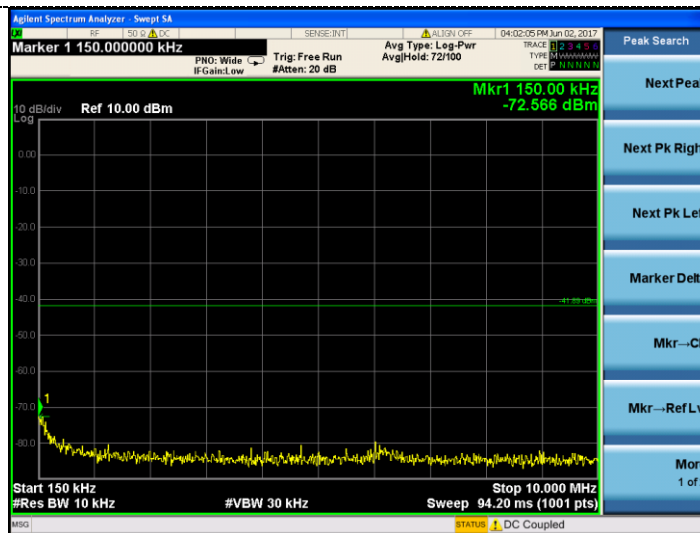

30MHz ~3GHz

3GHz~25GHz

Test Mode:

802.11n HT20

Test channel :

11

Channel 11

9KHz~150KHz