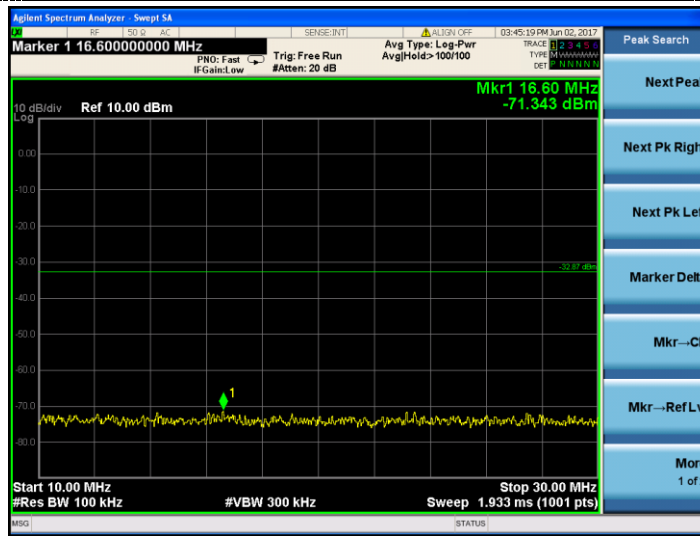

Test Mode:

802.11n HT20

Test channel :

01