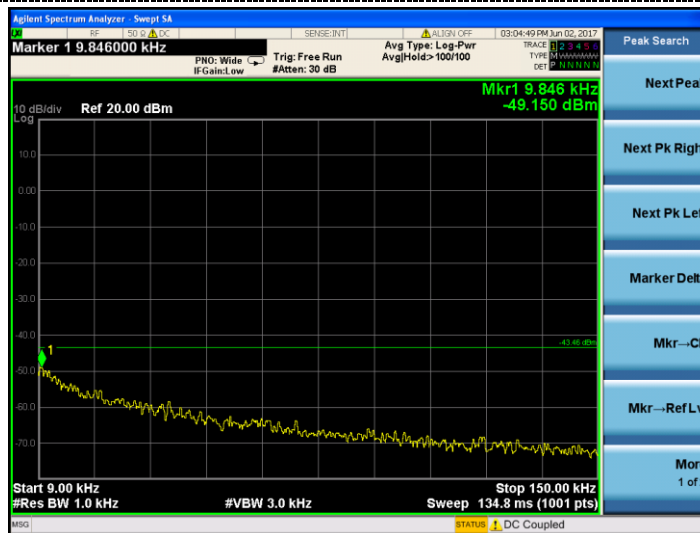

Test Mode:

802.11b

Test channel :

06

Channel 06

9KHz~150KHz

150KHz ~10MHz

Test Mode:

802.11b

Test channel :

06

10MHz ~30MHz

30MHz ~3GHz

3GHz~25GHz

Test Mode:

802.11b