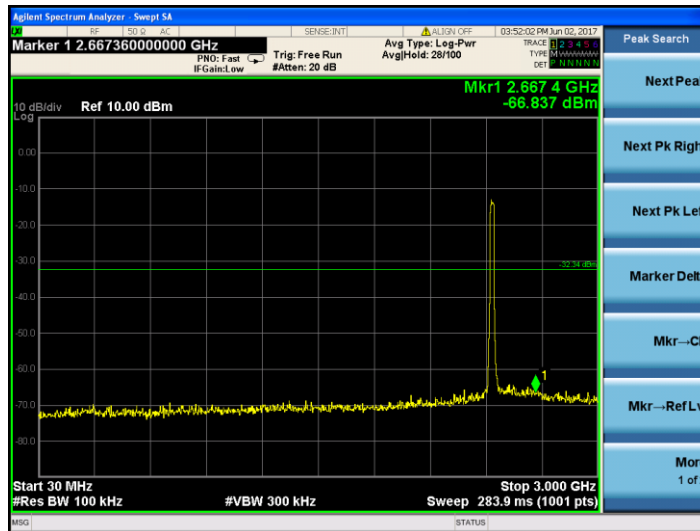

Channel 06

9KHz~150KHz

150KHz ~10MHz

Test Mode:

802.11n HT20

Test channel :

06

10MHz ~30MHz