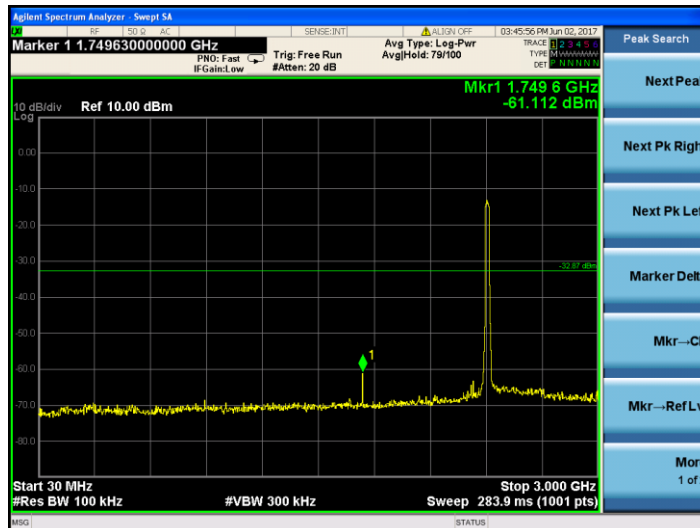

10MHz ~30MHz