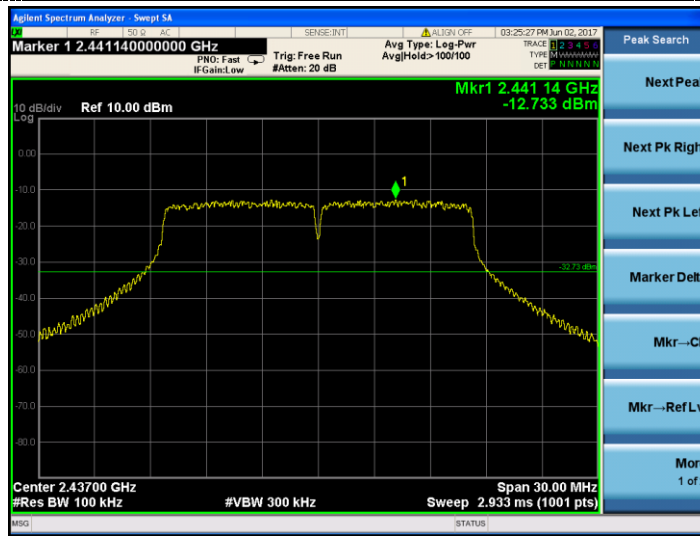

30MHz ~3GHz

3GHz~25GHz

Test Mode:

802.11g

Test channel :

06

Channel 06

9KHz~150KHz