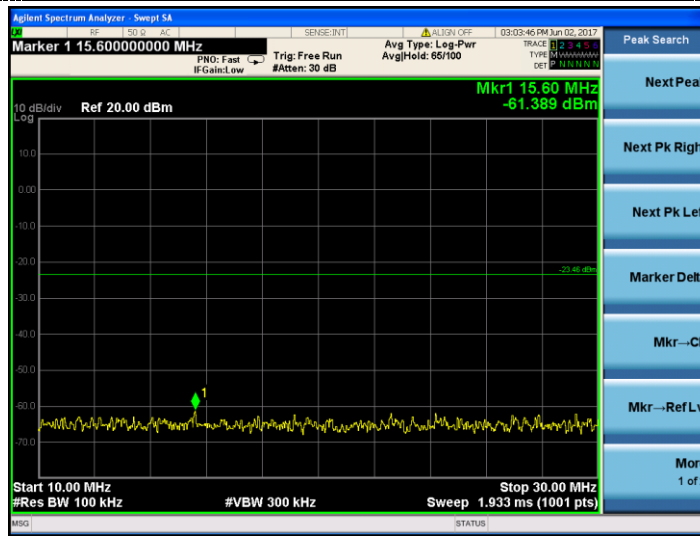

Test Mode:

802.11b

Test channel :

06

Channel 06

9KHz~150KHz

150KHz ~10MHz

Test Mode:

802.11b

Test channel :

06

10MHz ~30MHz

30MHz ~3GHz

3GHz~25GHz

Test Mode:

802.11b