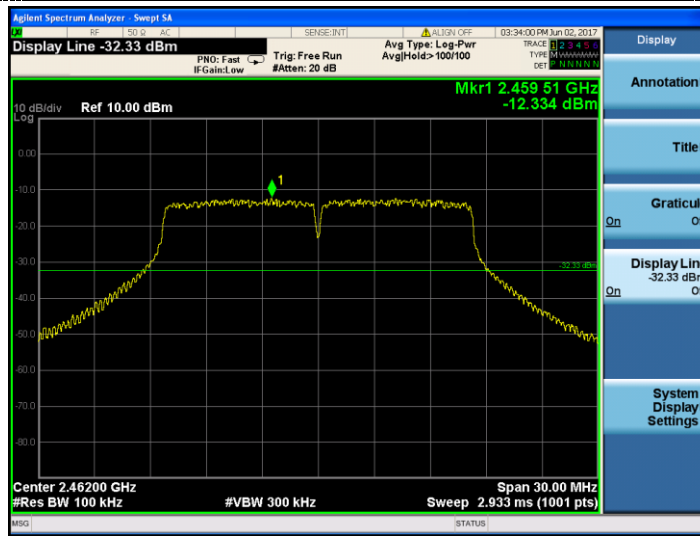

Test Mode:

802.11g

Test channel :

11

Channel 11