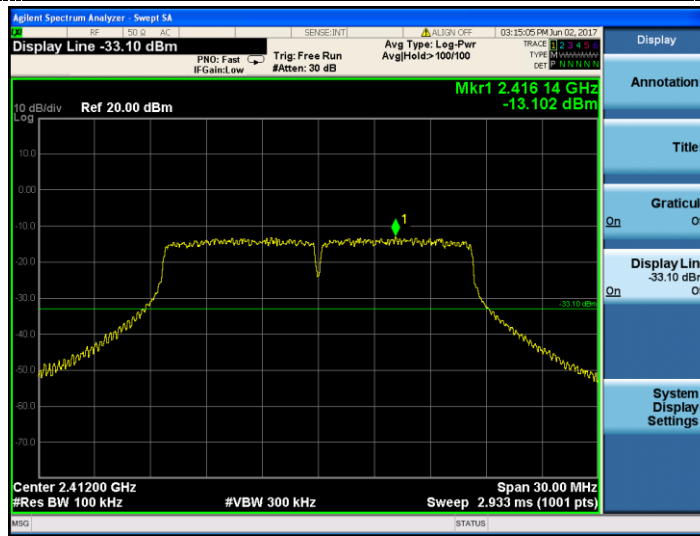

11

10MHz ~30MHz

30MHz ~3GHz

3GHz~25GHz

Test Mode:

802.11g

Test channel :

01