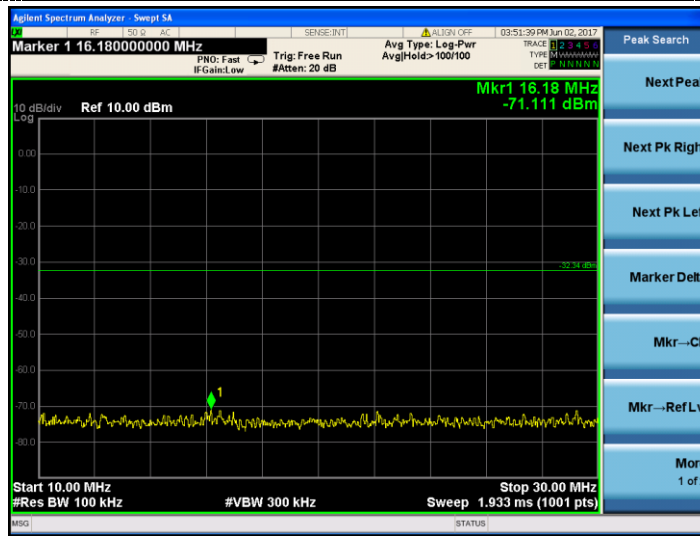

Channel 06

9KHz~150KHz

150KHz ~10MHz

Test Mode:

802.11n HT20

Test channel :

06

10MHz ~30MHz