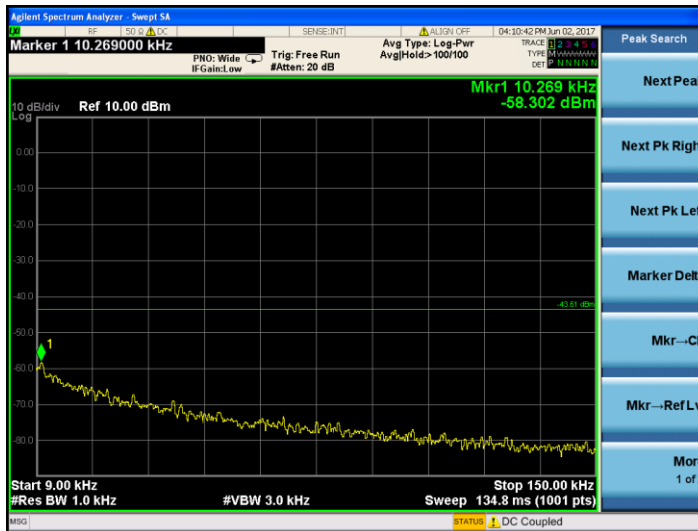

150KHz ~10MHz

Test Mode:

802.11n HT20

Test channel :

11

10MHz ~30MHz

30MHz ~3GHz

3GHz~25GHz

Antenna 2

Test Mode:	802.11b	Test channel :	01
------------	---------	----------------	----

Channel 01

9KHz~150KHz

150KHz ~10MHz

Test Mode:

802.11b

Test channel :