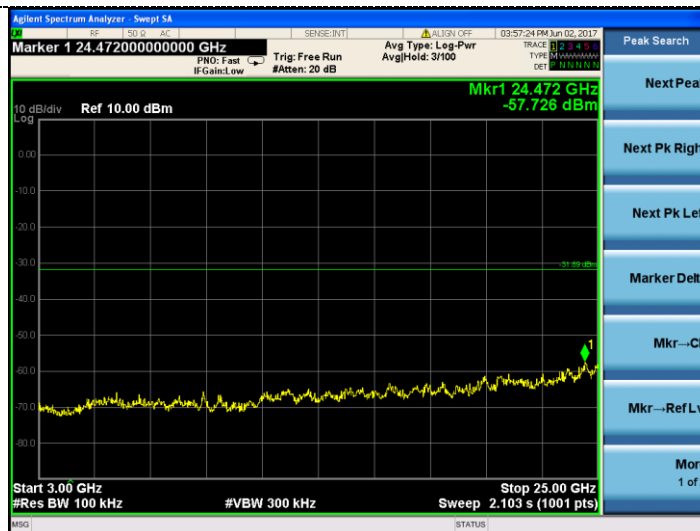

150KHz ~10MHz

Test Mode:

802.11n HT20

Test channel :

11

10MHz ~30MHz

30MHz ~3GHz

3GHz~25GHz

Antenna 2

Test Mode:	802.11b	Test channel :	01
------------	---------	----------------	----

Channel 01

9KHz~150KHz

150KHz ~10MHz

Test Mode:

802.11b

Test channel :