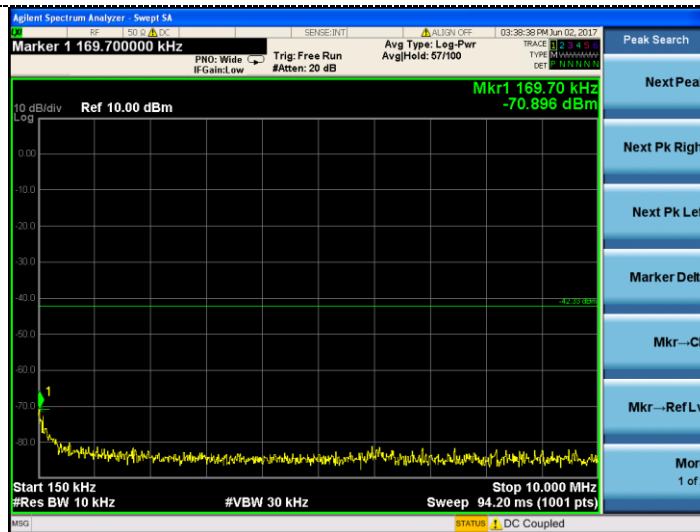

Test Mode:

802.11g

Test channel :

11

Channel 11

9KHz~150KHz

150KHz ~10MHz

Test Mode: