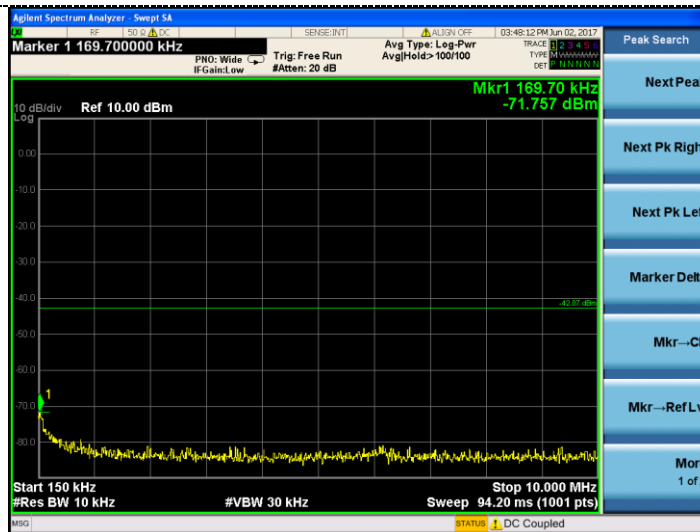

Test channel :

01

Channel 01

9KHz~150KHz

150KHz ~10MHz

Test Mode:

802.11n HT20

Test channel :