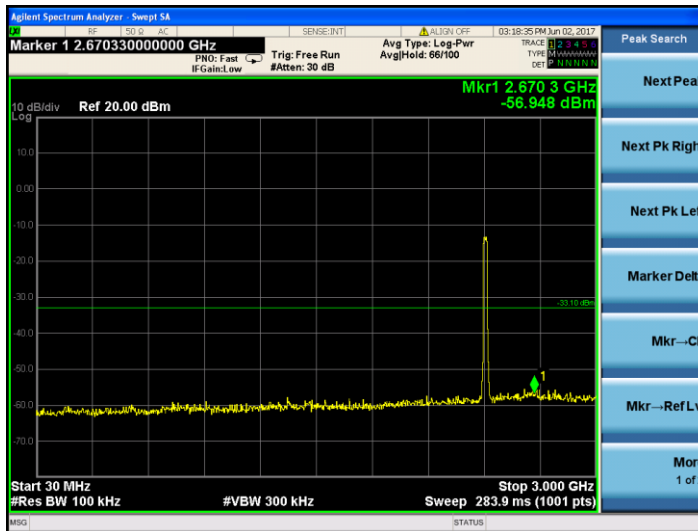

Channel 01

9KHz~150KHz

150KHz ~10MHz

Test Mode:

802.11g

Test channel :

01

10MHz ~30MHz