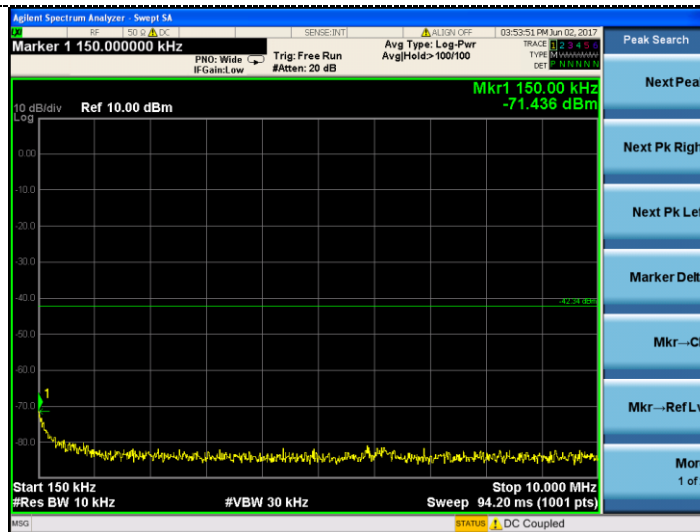

150KHz ~10MHz