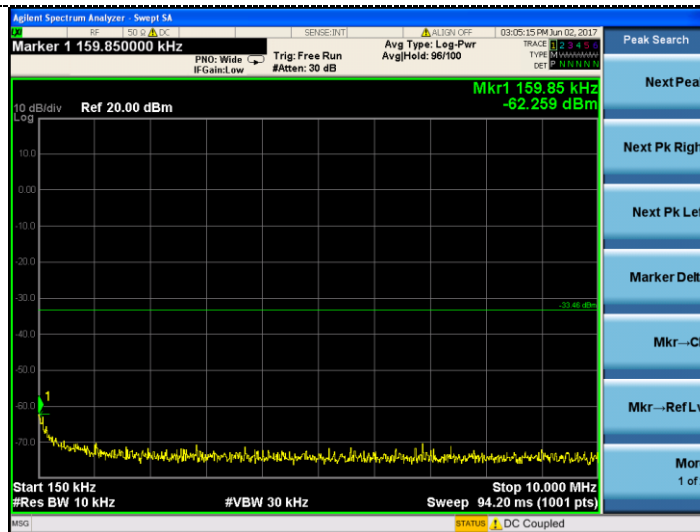

Test Mode:

802.11b

Test channel :

06

Channel 06

9KHz~150KHz

150KHz ~10MHz

Test Mode:

802.11b

Test channel :

06

10MHz ~30MHz

30MHz ~3GHz

3GHz~25GHz

Test Mode:

802.11b