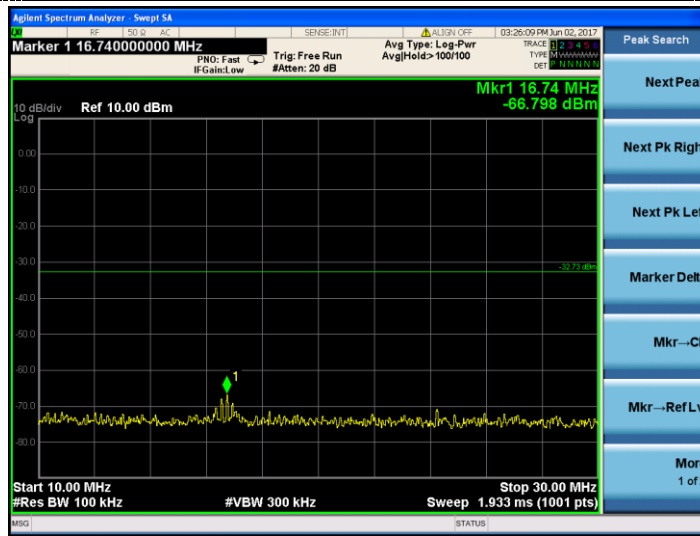

Test Mode:

802.11g

Test channel :

06