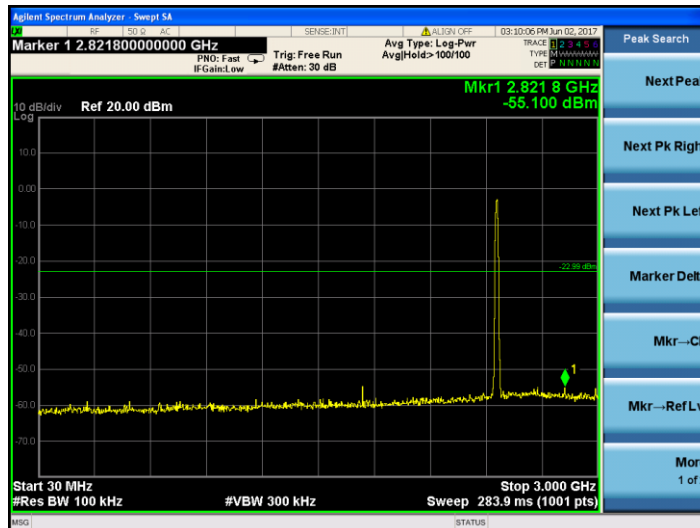

Test channel :

11

Channel 11

9KHz~150KHz

150KHz ~10MHz

Test Mode:

802.11b

Test channel :

11

10MHz ~30MHz

30MHz ~3GHz

3GHz~25GHz

Test Mode:

802.11g

Test channel :

01