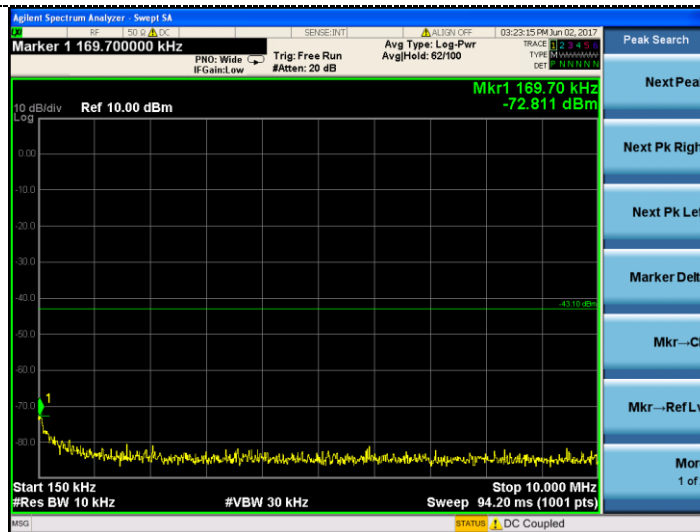

11

10MHz ~30MHz

30MHz ~3GHz

3GHz~25GHz

Test Mode:

802.11g

Test channel :

01

Channel 01

9KHz~150KHz

150KHz ~10MHz

Test Mode:

802.11g

Test channel :

01

10MHz ~30MHz