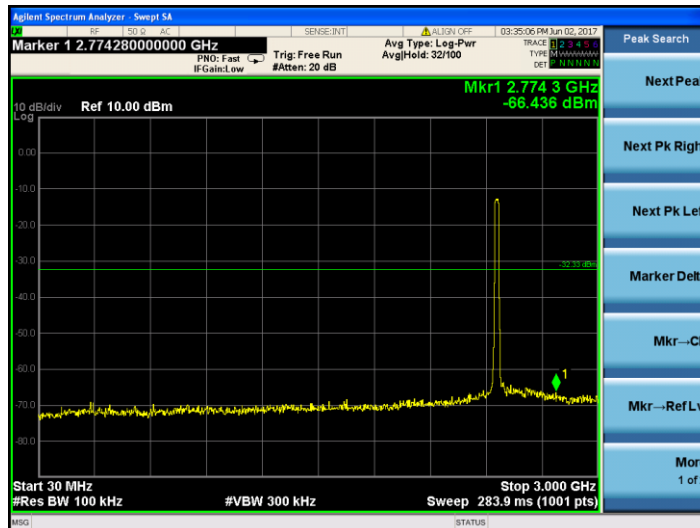

10MHz ~30MHz