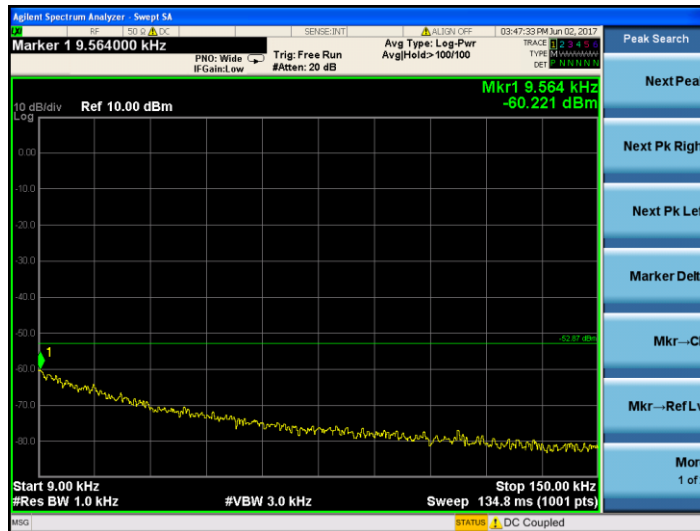

9KHz~150KHz