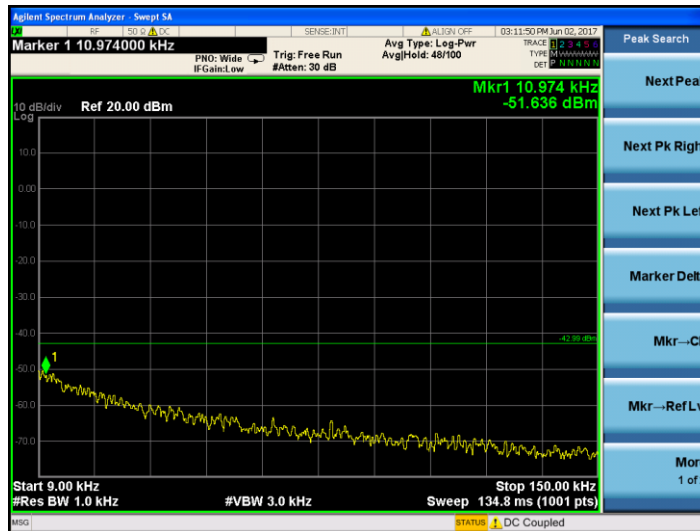

802.11b

Test channel :

06

10MHz ~30MHz

30MHz ~3GHz

3GHz~25GHz

Test Mode:

802.11b

Test channel :

11

Channel 11

9KHz~150KHz

150KHz ~10MHz

Test Mode:

802.11b

Test channel :