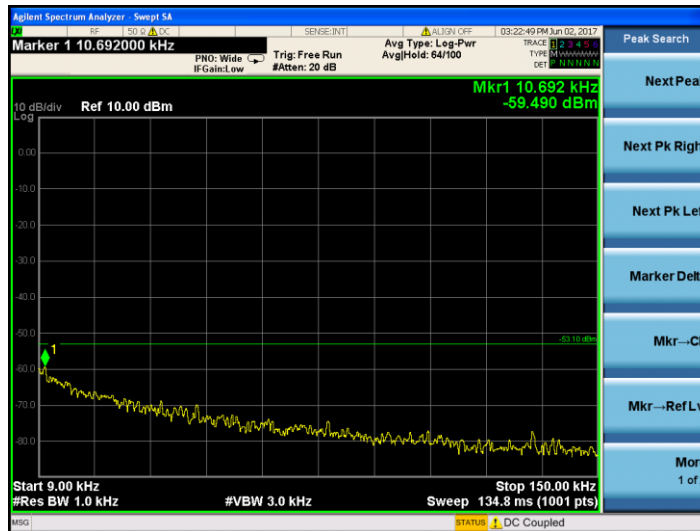

11

10MHz ~30MHz

30MHz ~3GHz

3GHz~25GHz

Test Mode:

802.11g

Test channel :

01

Channel 01

9KHz~150KHz

150KHz ~10MHz

Test Mode:

802.11g

Test channel :

01

10MHz ~30MHz