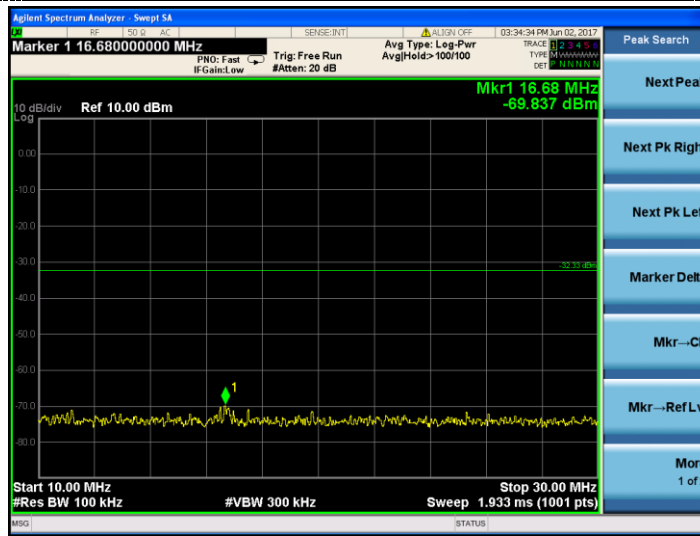

Test Mode:

802.11g

Test channel :

11