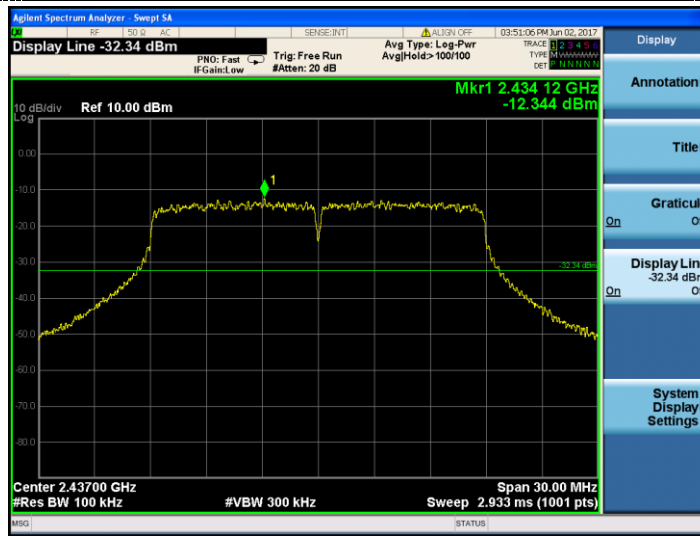

01

10MHz ~30MHz

30MHz ~3GHz

3GHz~25GHz

Test Mode:

802.11n HT20

Test channel :

06