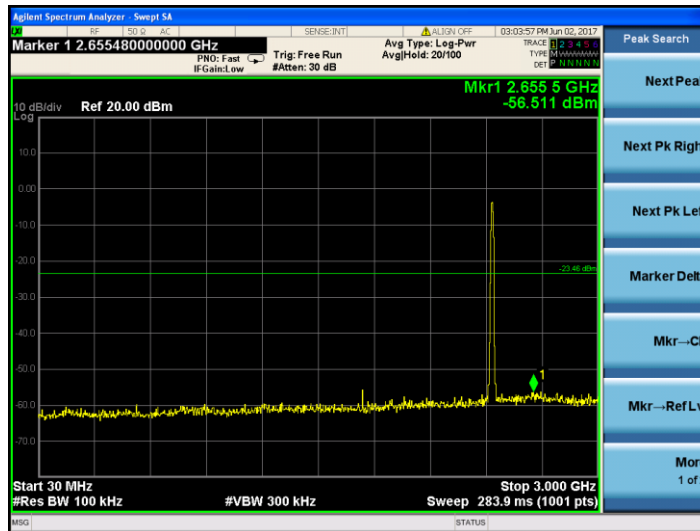

Test Mode:

802.11b

Test channel :

06

Channel 06

9KHz~150KHz

150KHz ~10MHz

Test Mode:

802.11b

Test channel :

06

10MHz ~30MHz

30MHz ~3GHz

3GHz~25GHz

Test Mode:

802.11b