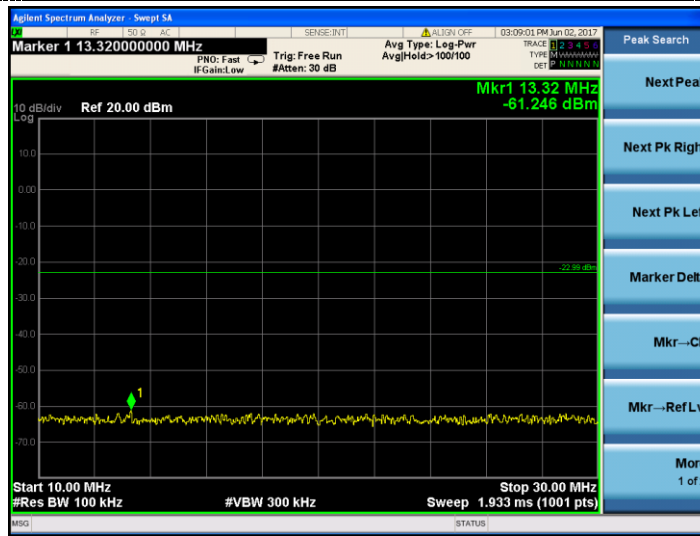

Test channel :

11

Channel 11

9KHz~150KHz

150KHz ~10MHz

Test Mode:

802.11b

Test channel :

11

10MHz ~30MHz

30MHz ~3GHz

3GHz~25GHz

Test Mode:

802.11g

Test channel :

01