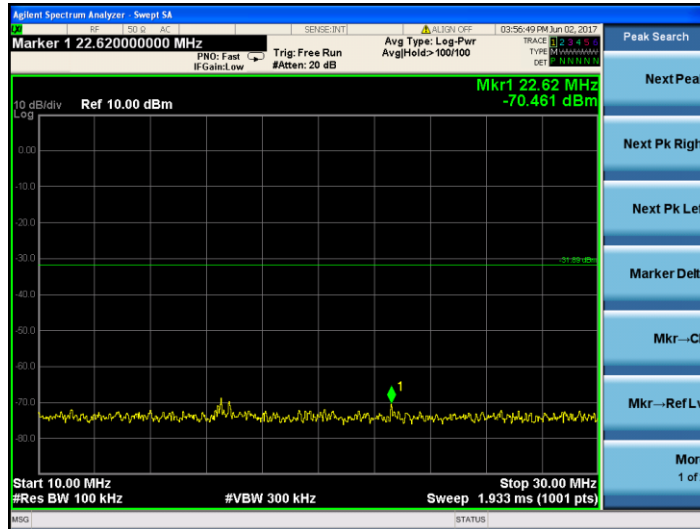

Test Mode:

802.11n HT20

Test channel :

11