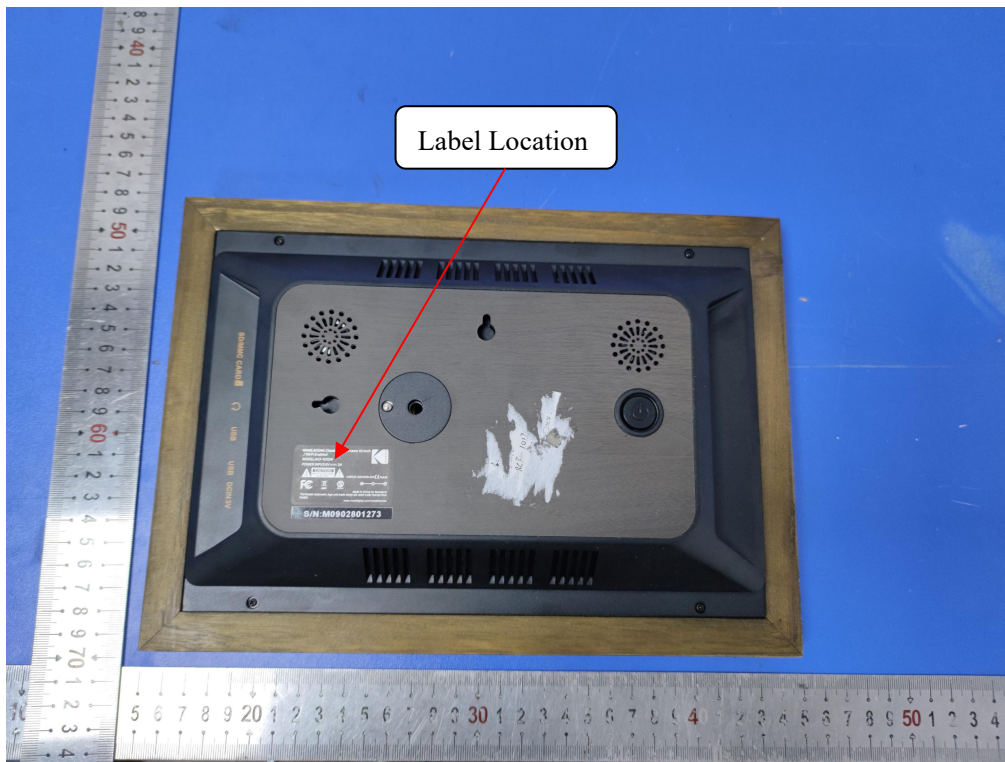

### LABEL AND LOCATION

**Classic Photo Frame 10/8-Inch / WiFi Enabled**

**Model: RCF-1013W**

**FCC ID: 2AL64-RCF1013W**

**This device complies with part 15 of the FCC Rules. Operation is subject to the following two conditions: (1) This device may not cause harmful interference, and (2) this device must accept any interference received, including interference that may cause undesired operation.**

(Size: L4.0cm x 0.5cm)

Material: Tagboard

Glue: adhesive sticker

Font color: Blue

Label color: White