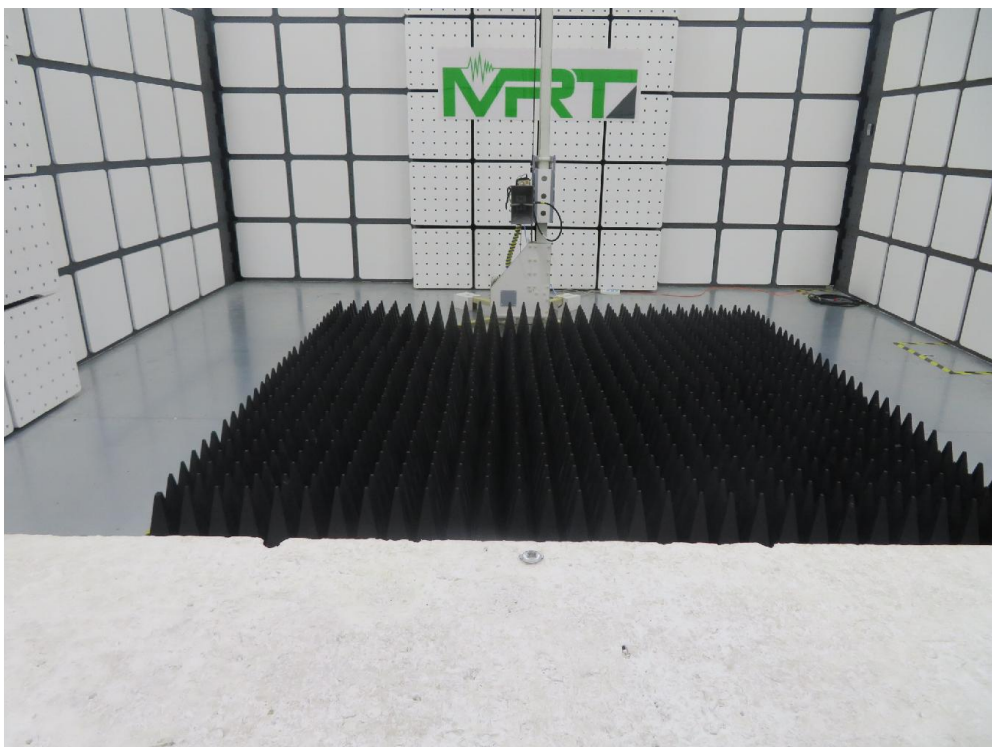

FCC Part15B Test Setup Photo

Test Mode: Mode 1

Description: Radiated Emission Test Setup (30MHz ~ 1GHz)

Test Mode: Mode 1

Description: Radiated Emission Test Setup (1GHz ~ 18GHz)

FCC Part15C Test Setup Photo

Description: Radiated Spurious Emission Test Setup for 30MHz ~ 1GHz

Description: Radiated Spurious Emission Test Setup for 1GHz ~ 18GHz