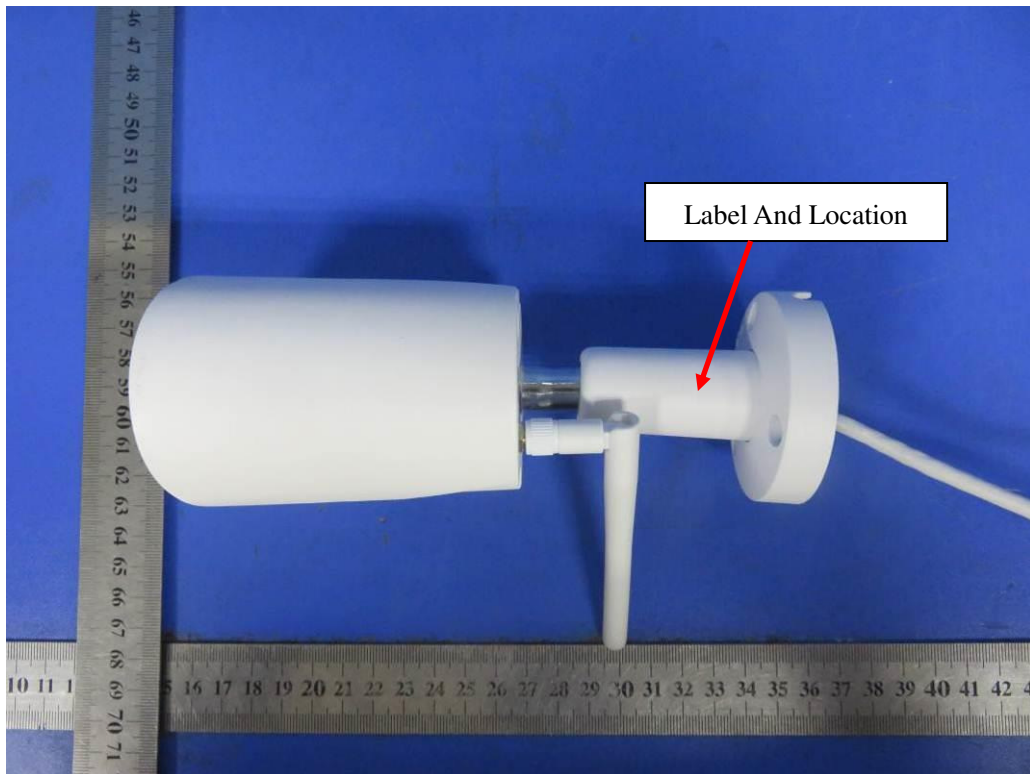

LABEL AND LOCATION

IP Camera
Model No.: HWC059
FCC ID: 2AL5RHWC059

Size: L3.0cm*W2.0cm

Material: Tagboard
Glue: adhesive sticker
Font color: Black
Label color: White