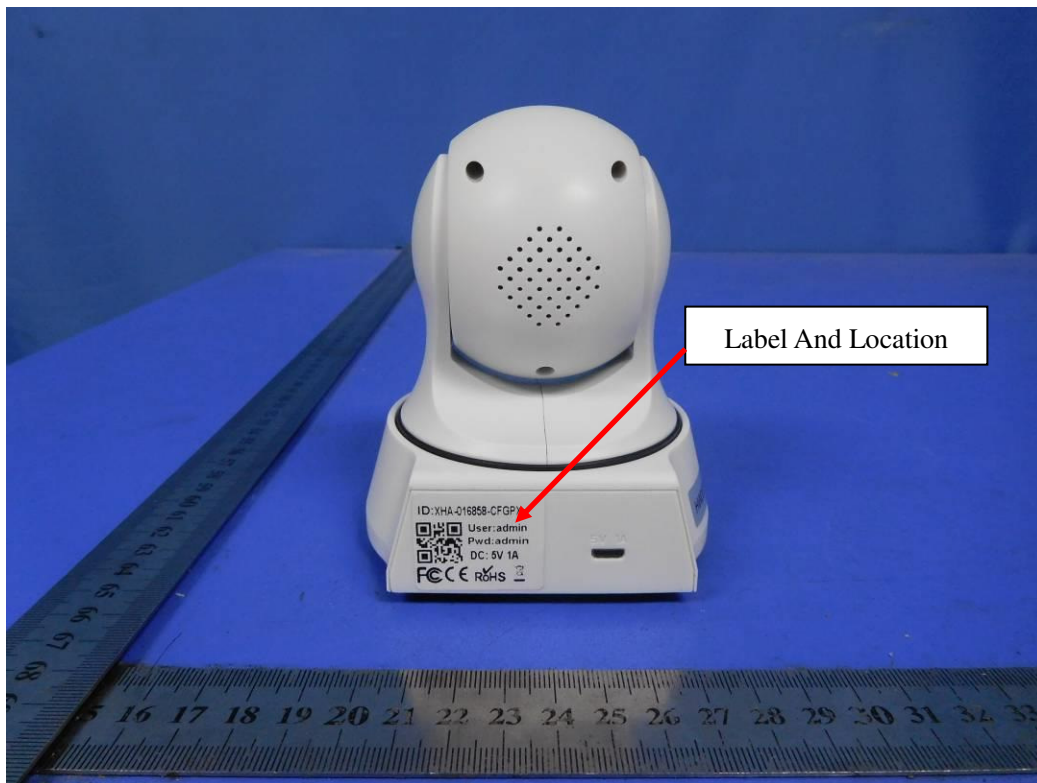

LABEL AND LOCATION

IP Camera	FCC
Model No.: HW0036	
FCC ID: 2AL5RHW0036	

Size: L2.5cm*W2.0cm

- Material: Tagboard
- Glue: adhesive sticker
- Font color: Black
- Label color: White