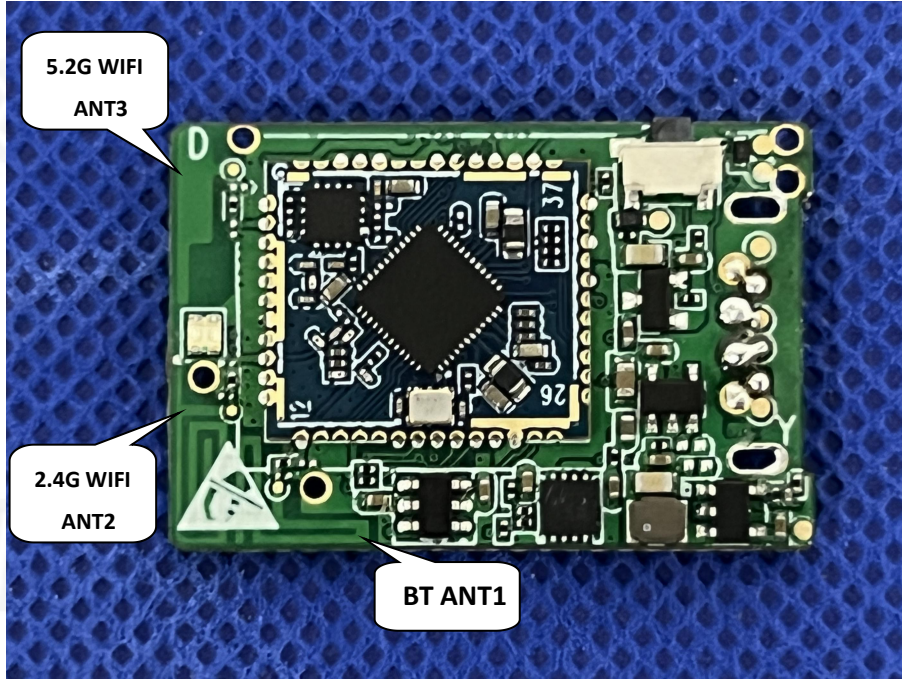

# EUT PHOTO(Internal Photos)

Test Mode: CA2

\*\*\*\*\* END OF REPORT \*\*\*\*\*