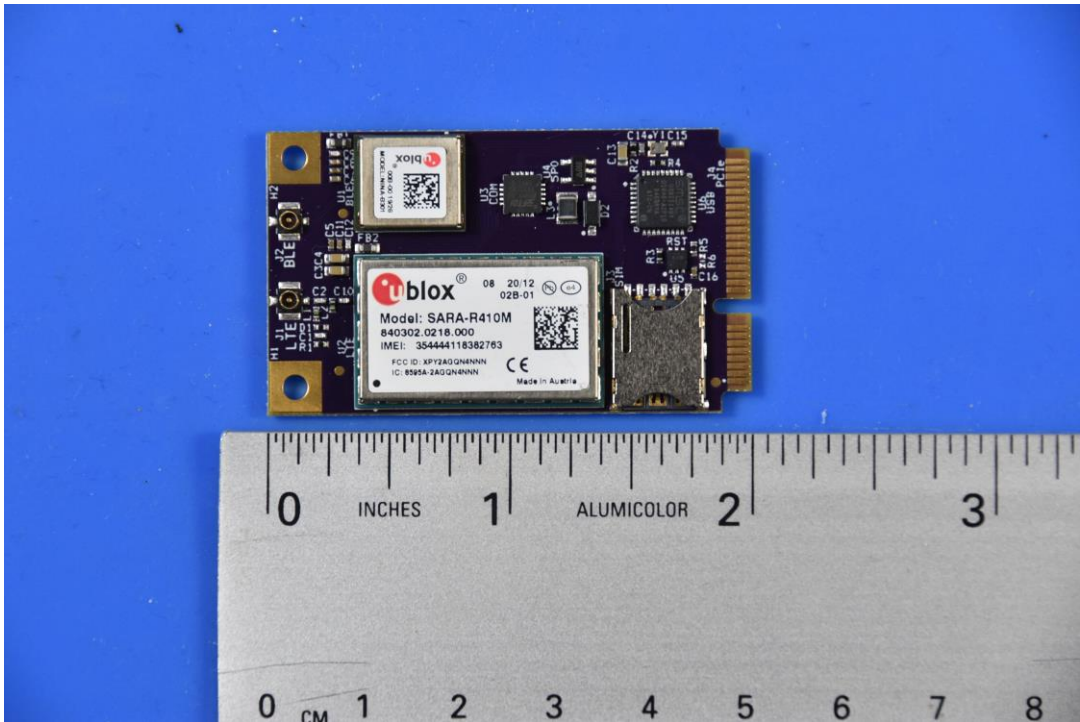

**INTERNAL PHOTOGRAPHS**

	Council Rock Enterprises LLC FCC ID: 2AL52E1500N	Model: CR00N
Internal Photos	EUT Type: Cellular Module	Page 1 of 2