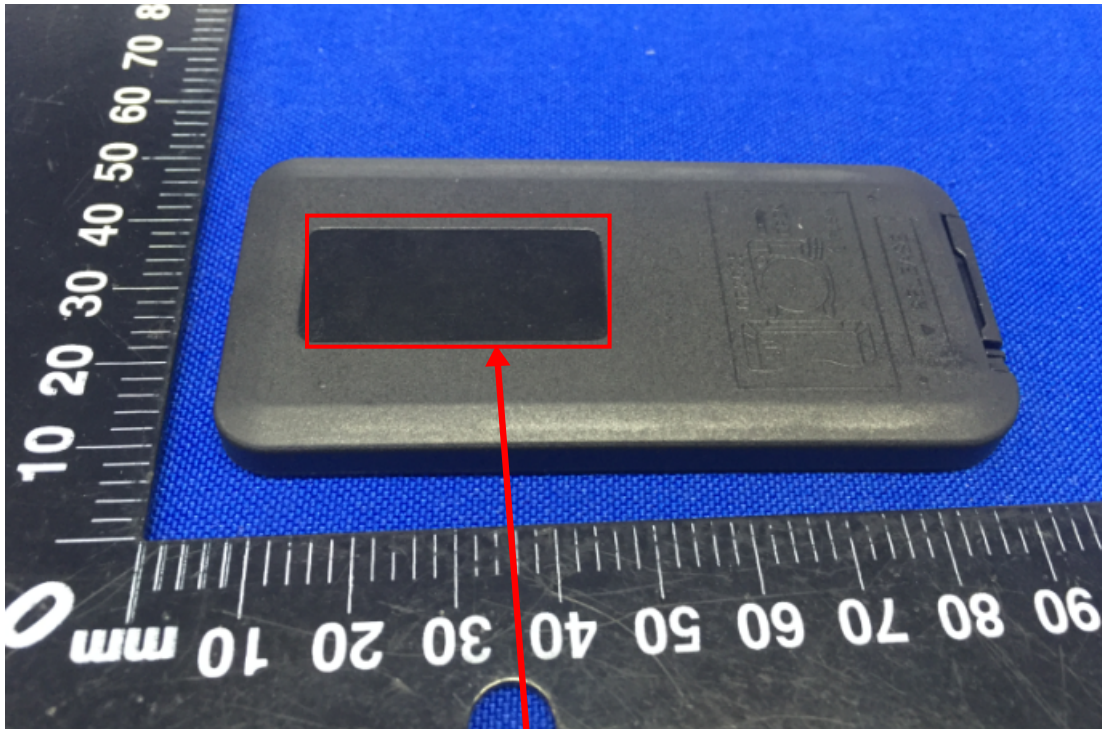

## Label Artwork and Location

Model: CTL2

Size: L\*W=30\*15mm

Label Location