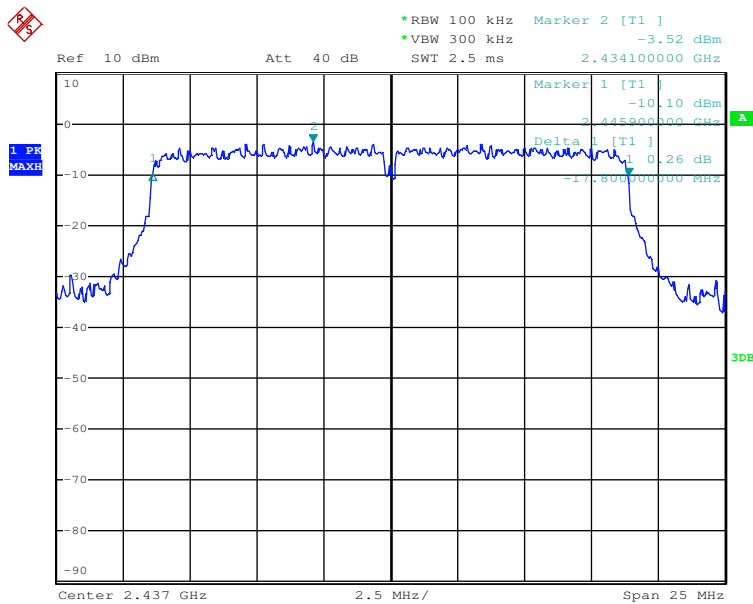

Date: 10.JUL.2017 10:22:22

802.11g mode TX frequency: 2462MHz

Date: 10.JUL.2017 18:16:21

802.11n-HT20 mode TX frequency: 2412MHz

Date: 10.JUL.2017 18:26:21

802.11n-HT20 mode TX frequency: 2437MHz

Date: 10.JUL.2017 18:41:14