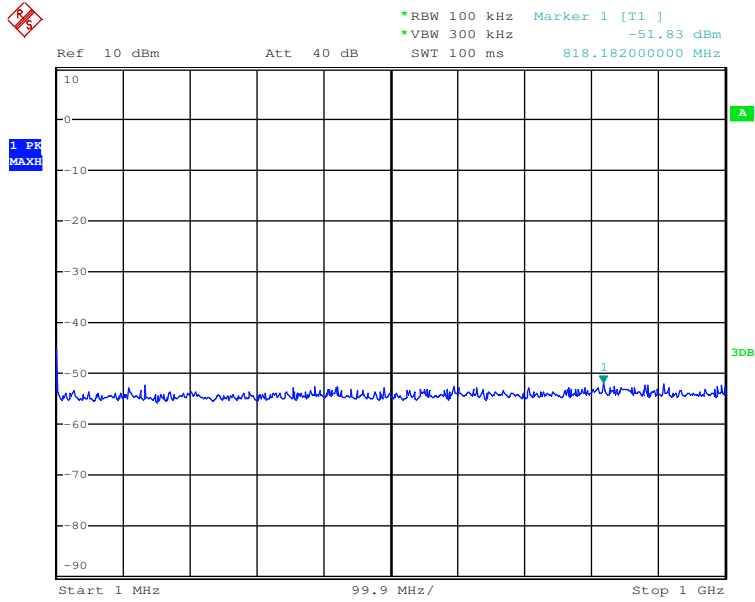

802.11b mode TX frequency: 2462MHz

Date: 10.JUL.2017 09:41:39