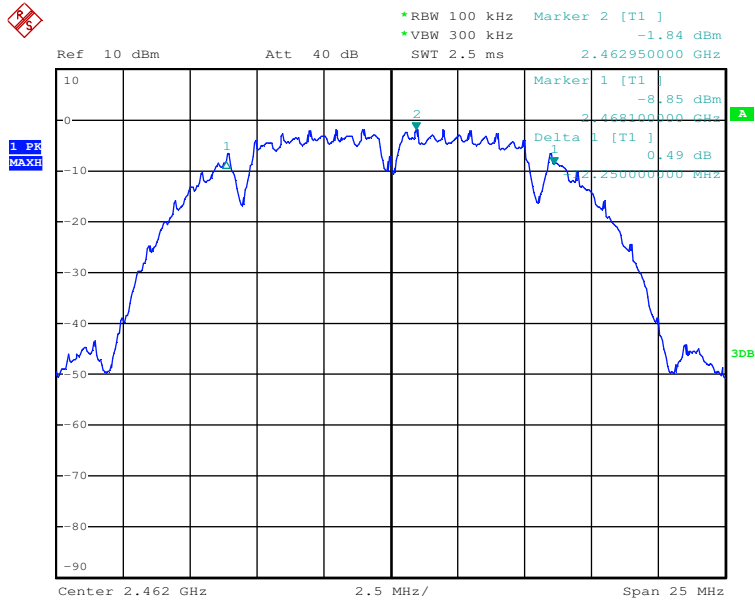

802.11b mode TX frequency: 2462MHz

Date: 10.JUL.2017 09:19:18