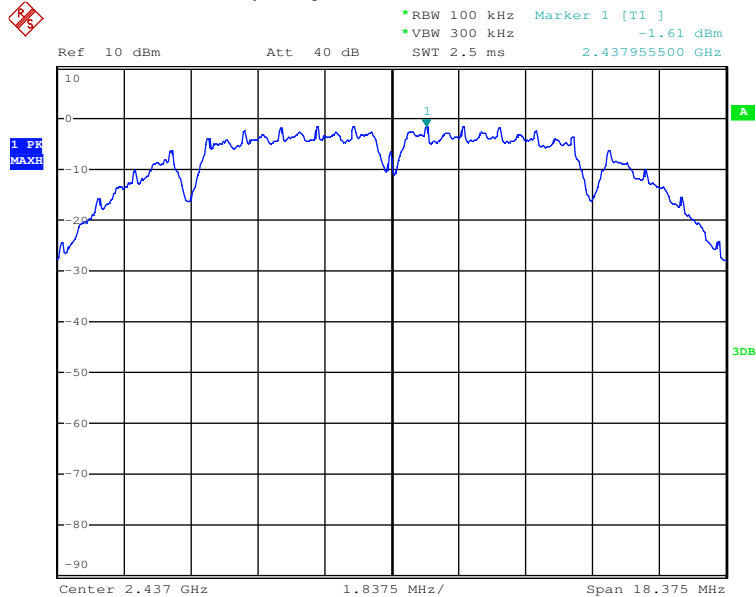

Date: 10.JUL.2017 19:13:57

Power Spectral Density

802.11b mode TX frequency: 2412MHz

Date: 10.JUL.2017 09:27:49

802.11b mode TX frequency: 2437MHz

Date: 10.JUL.2017 09:22:32

802.11b mode TX frequency: 2462MHz