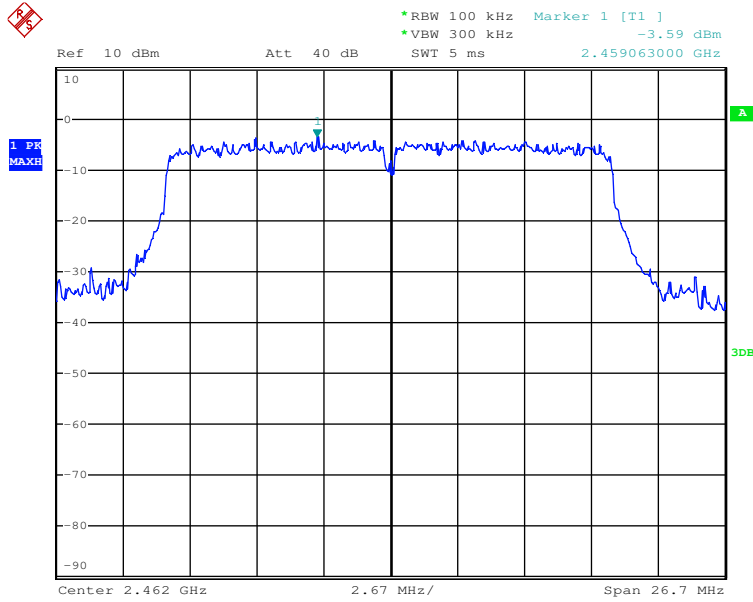

802.11n-HT20 mode TX frequency: 2412MHz

Date: 10.JUL.2017 18:56:53

802.11n-HT20 mode TX frequency: 2437MHz

Date: 10.JUL.2017 18:55:38

802.11n-HT20 mode TX frequency: 2462MHz

Date: 10.JUL.2017 18:49:41

802.11n-HT40 mode TX frequency: 2422MHz