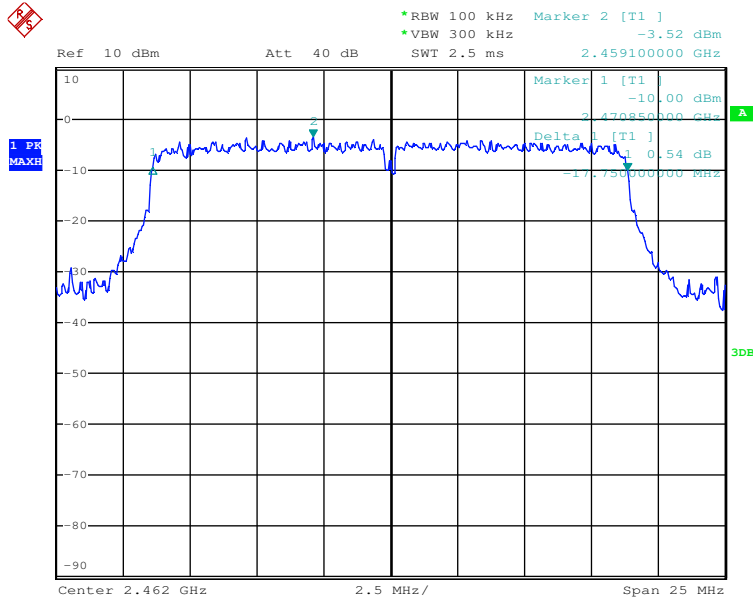

802.11n-HT20 mode TX frequency: 2462MHz

Date: 10.JUL.2017 18:48:43