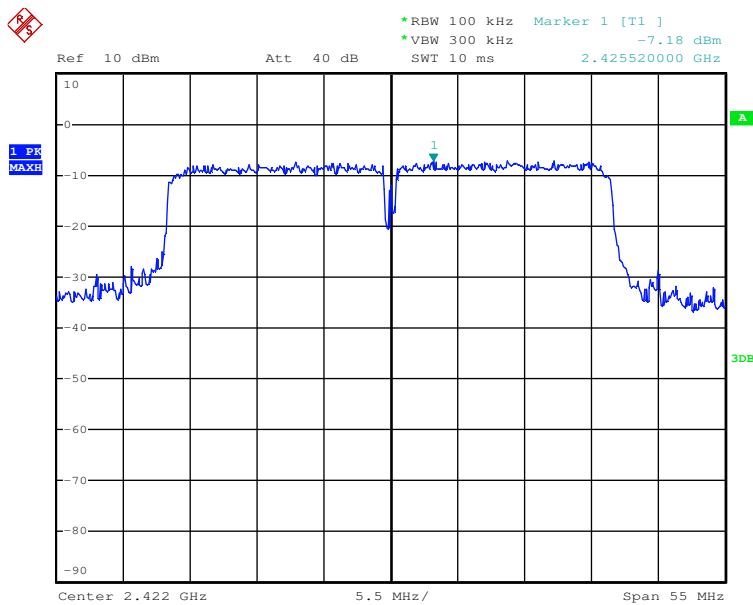

802.11n-HT20 mode TX frequency: 2412MHz

Date: 10.JUL.2017 18:56:53

802.11n-HT20 mode TX frequency: 2437MHz

Date: 10.JUL.2017 18:55:38

802.11n-HT20 mode TX frequency: 2462MHz

Date: 10.JUL.2017 18:49:41

802.11n-HT40 mode TX frequency: 2422MHz