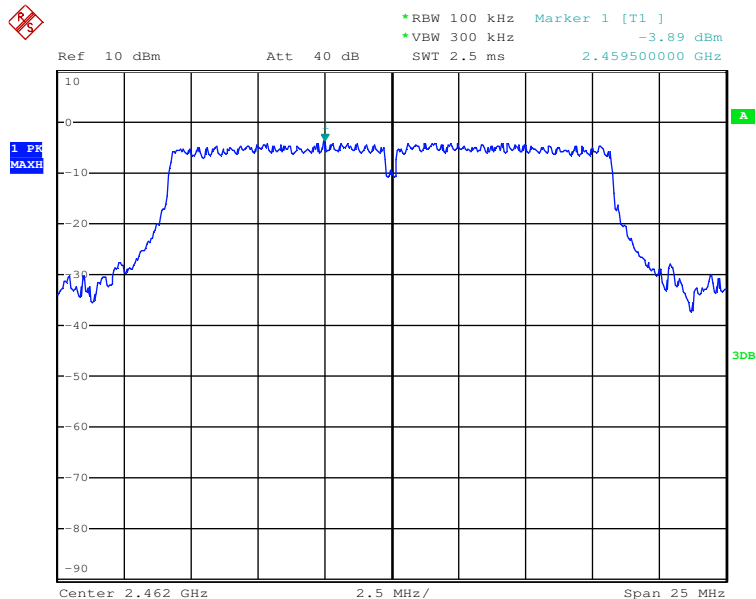

Date: 10.JUL.2017 09:40:40

802.11g mode TX frequency: 2412MHz

Date: 10.JUL.2017 18:22:58

802.11g mode TX frequency: 2437MHz

Date: 10.JUL.2017 18:21:39

802.11g mode TX frequency: 2462MHz

Date: 10.JUL.2017 18:17:01