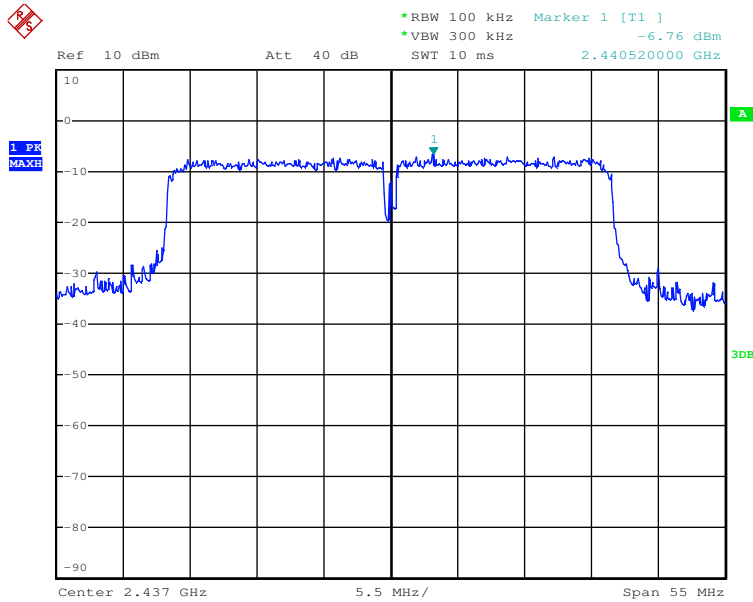

802.11n-HT40 mode TX frequency: 2437MHz

Date: 10.JUL.2017 19:21:51