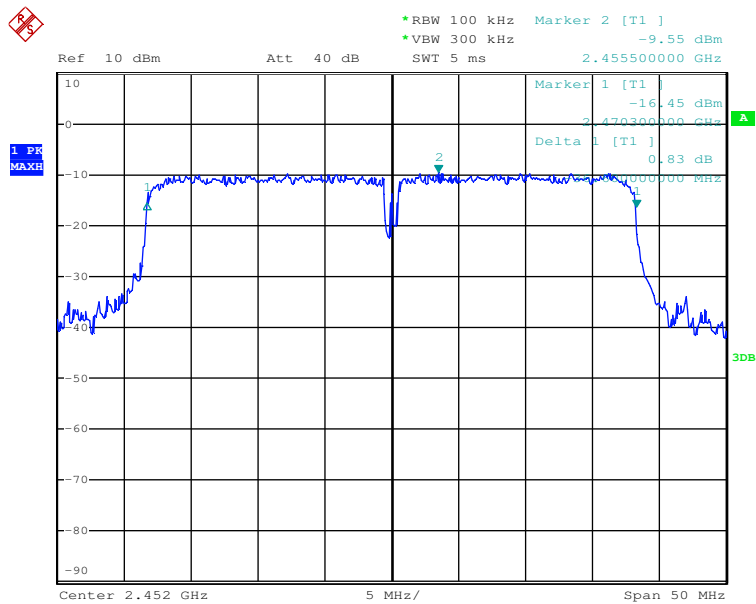

802.11n-HT20 mode TX frequency: 2462MHz

Date: 10.JUL.2017 18:48:43

802.11n-HT40 mode TX frequency: 2422MHz

Date: 10.JUL.2017 19:00:02

802.11n-HT40 mode TX frequency: 2437MHz

Date: 10.JUL.2017 19:09:11

802.11n-HT40 mode TX frequency: 2452MHz

Date: 10.JUL.2017 19:13:57

Power Spectral Density

802.11b mode TX frequency: 2412MHz

Date: 10.JUL.2017 09:27:49

802.11b mode TX frequency: 2437MHz

Date: 10.JUL.2017 09:22:32

802.11b mode TX frequency: 2462MHz