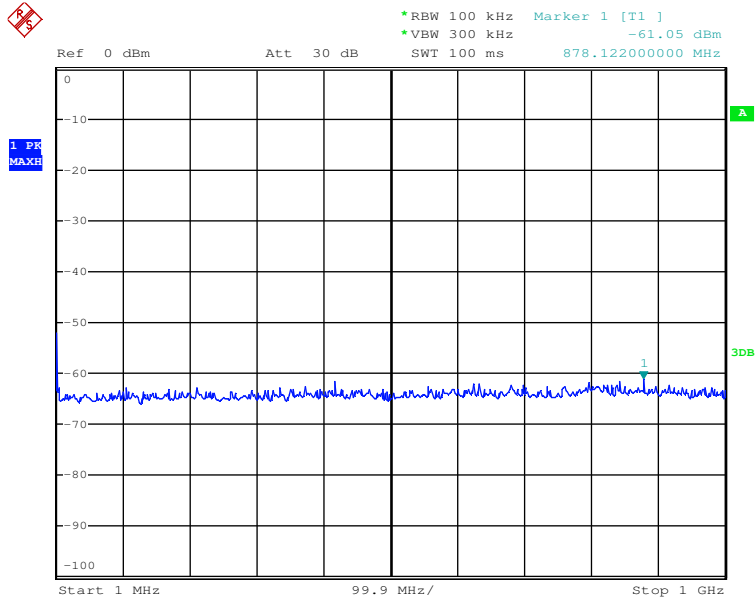

802.11n-HT40 mode TX frequency: 2422MHz

Date: 10.JUL.2017 19:07:59