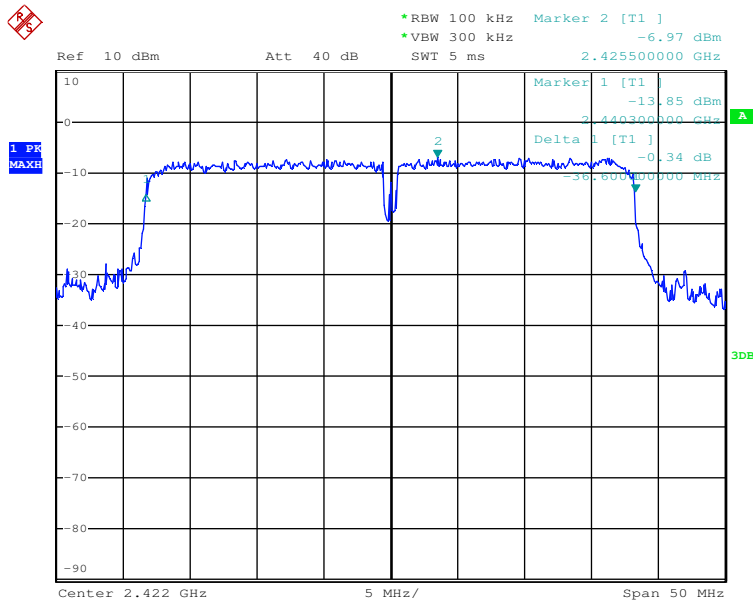

802.11n-HT40 mode TX frequency: 2422MHz

Date: 10.JUL.2017 19:00:02