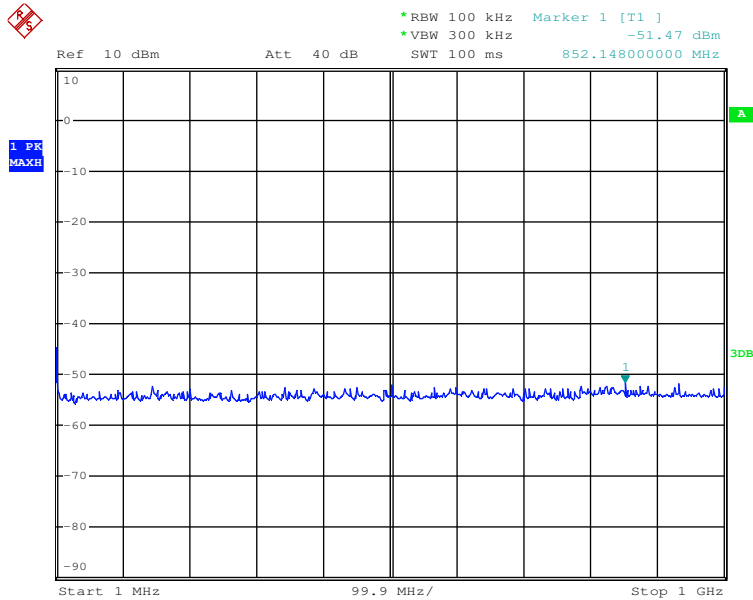

Date: 10.JUL.2017 19:22:59

802.11n-HT40 mode TX frequency: 2437MHz

Date: 10.JUL.2017 19:21:51

802.11n-HT40 mode TX frequency: 2452MHz

Date: 10.JUL.2017 19:14:52

Spurious Conducted Emissions

802.11b mode TX frequency: 2412MHz