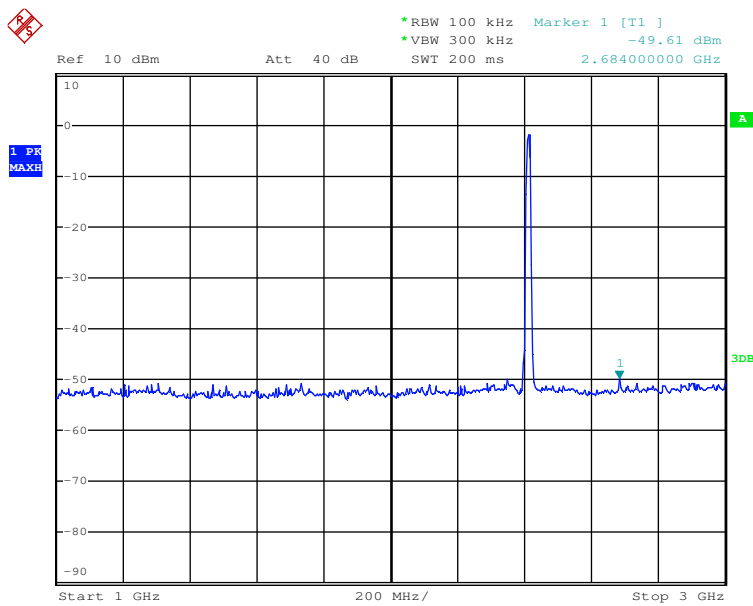

Date: 10.JUL.2017 19:22:59

802.11n-HT40 mode TX frequency: 2437MHz

Date: 10.JUL.2017 19:21:51

802.11n-HT40 mode TX frequency: 2452MHz

Date: 10.JUL.2017 19:14:52

Spurious Conducted Emissions

802.11b mode TX frequency: 2412MHz

Date: 10.JUL.2017 09:30:11

Date: 10.JUL.2017 09:32:43

Date: 10.JUL.2017 09:37:38

Date: 10.JUL.2017 09:36:57

Date: 10.JUL.2017 09:29:06

802.11b mode TX frequency: 2437MHz

Date: 10.JUL.2017 09:23:36

Date: 10.JUL.2017 09:24:29