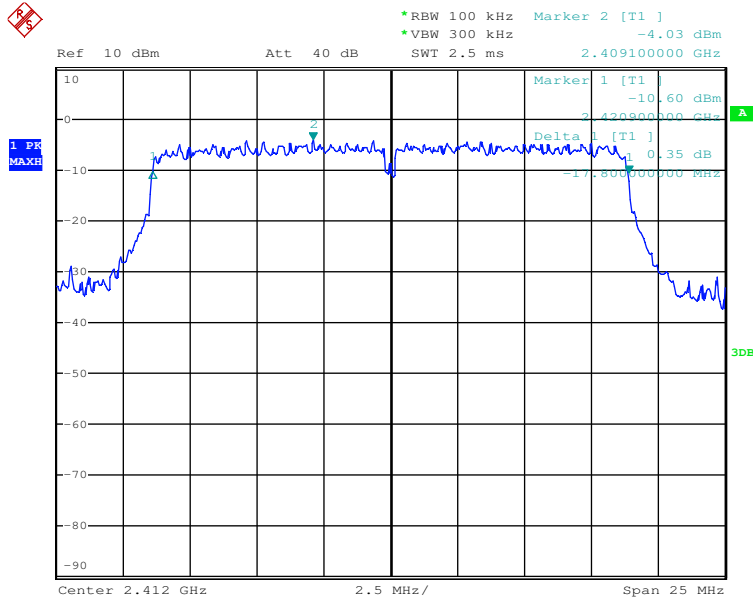

802.11n-HT20 mode TX frequency: 2412MHz

Date: 10.JUL.2017 18:26:21