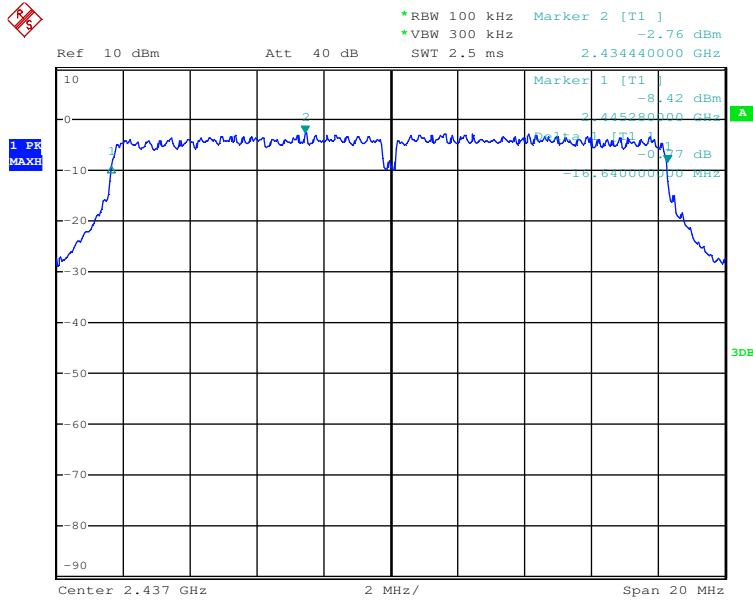

802.11b mode TX frequency: 2437MHz

Date: 10.JUL.2017 09:21:49

802.11b mode TX frequency: 2462MHz

Date: 10.JUL.2017 09:19:18

802.11g mode TX frequency: 2412MHz

Date: 10.JUL.2017 09:48:31

802.11g mode TX frequency: 2437MHz