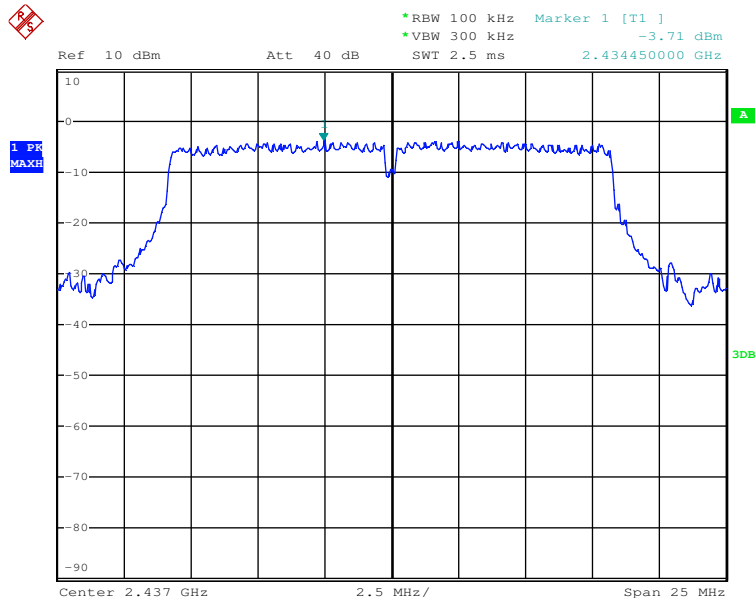

802.11g mode TX frequency: 2437MHz

Date: 10.JUL.2017 18:21:39