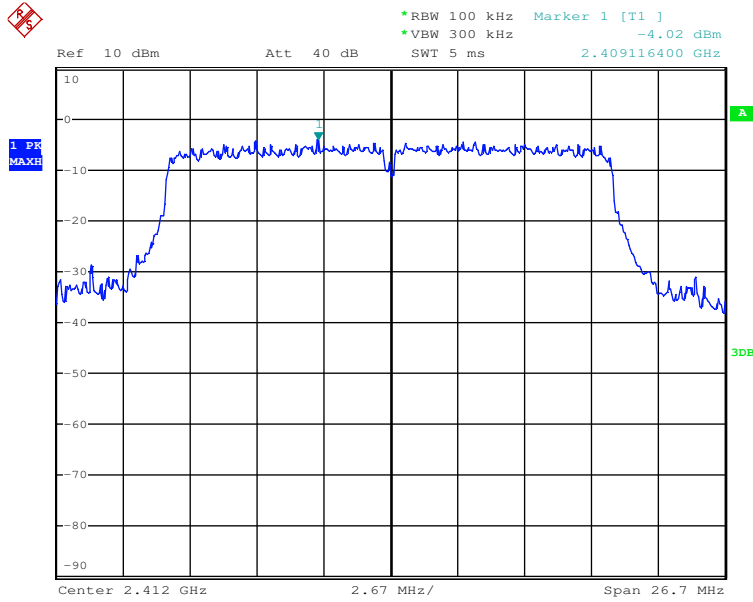

802.11n-HT20 mode TX frequency: 2412MHz

Date: 10.JUL.2017 18:56:53