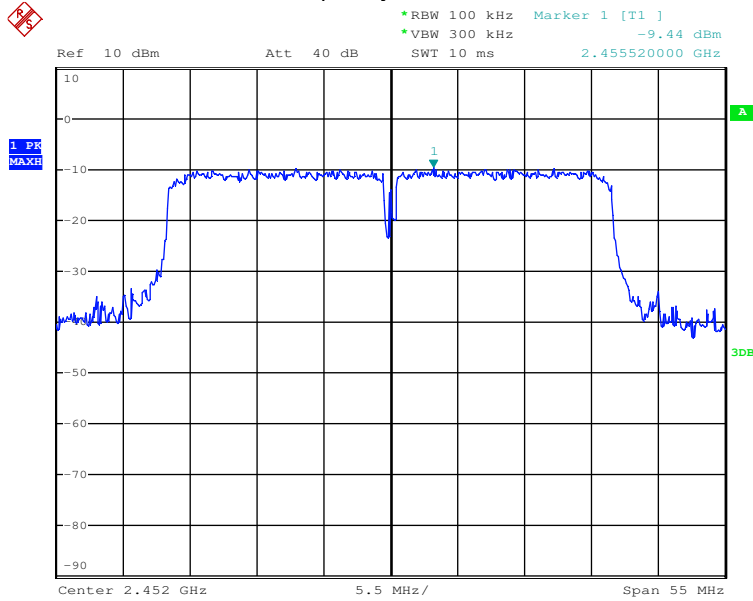

802.11n-HT40 mode TX frequency: 2452MHz

Date: 10.JUL.2017 19:14:52