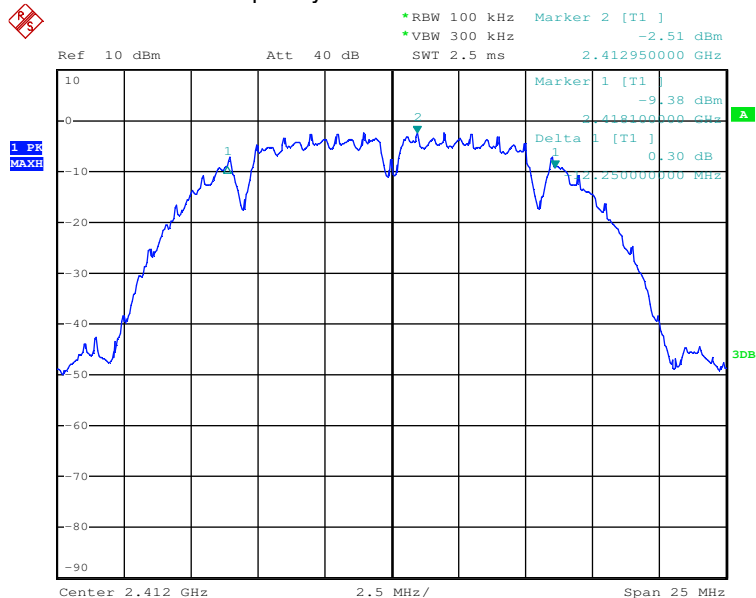

Appendix 1

Test Results

AC Mains Conducted Emission

Mode: TX mode; Line: L1

Mode: TX mode; Line: N

6 dB Bandwidth Measurement

802.11b mode TX frequency: 2412MHz

Date: 10.JUL.2017 09:09:22

802.11b mode TX frequency: 2437MHz

Date: 10.JUL.2017 09:21:49

802.11b mode TX frequency: 2462MHz

Date: 10.JUL.2017 09:19:18

802.11g mode TX frequency: 2412MHz

Date: 10.JUL.2017 09:48:31

802.11g mode TX frequency: 2437MHz