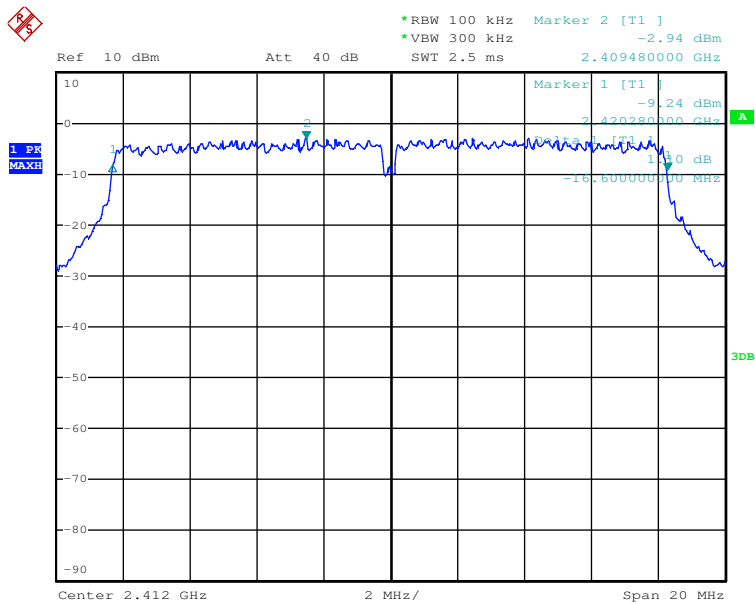

802.11b mode TX frequency: 2437MHz

Date: 10.JUL.2017 09:21:49

802.11b mode TX frequency: 2462MHz

Date: 10.JUL.2017 09:19:18

802.11g mode TX frequency: 2412MHz

Date: 10.JUL.2017 09:48:31

802.11g mode TX frequency: 2437MHz