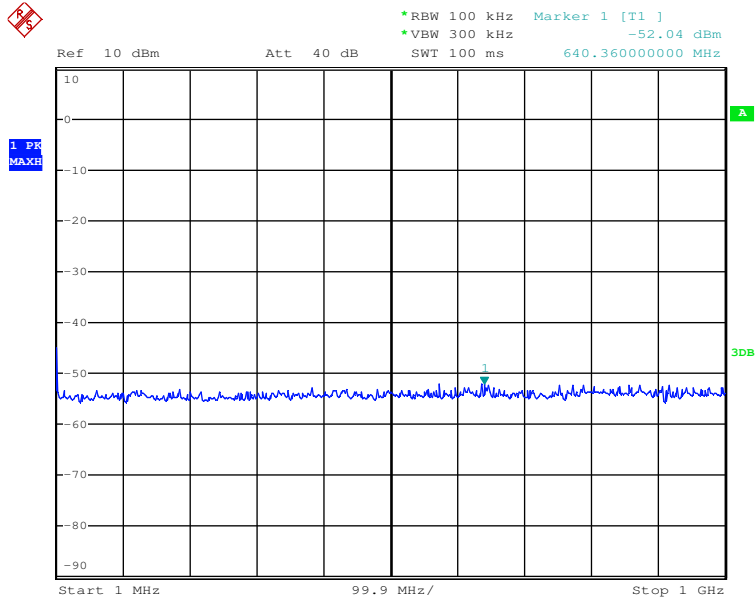

802.11n-HT20 mode TX frequency: 2412MHz

Date: 10.JUL.2017 18:29:46