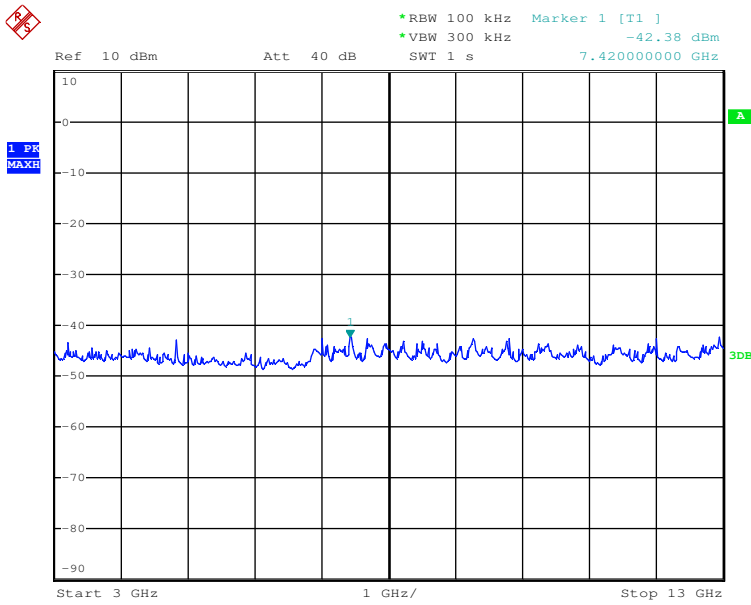

Date: 10.JUL.2017 19:22:59

802.11n-HT40 mode TX frequency: 2437MHz

Date: 10.JUL.2017 19:21:51

802.11n-HT40 mode TX frequency: 2452MHz

Date: 10.JUL.2017 19:14:52

Spurious Conducted Emissions

802.11b mode TX frequency: 2412MHz

Date: 10.JUL.2017 09:30:11

Date: 10.JUL.2017 09:32:43

Date: 10.JUL.2017 09:37:38

Date: 10.JUL.2017 09:36:57

Date: 10.JUL.2017 09:29:06

802.11b mode TX frequency: 2437MHz

Date: 10.JUL.2017 09:23:36

Date: 10.JUL.2017 09:24:29