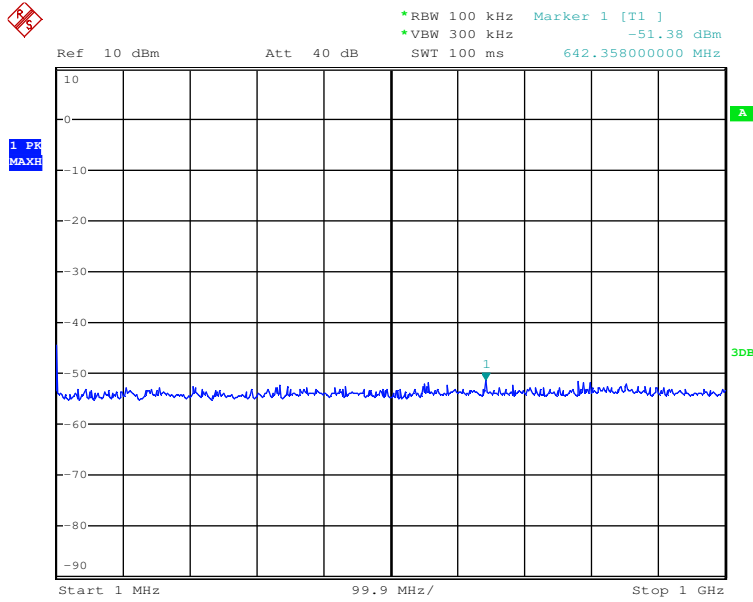

802.11g mode TX frequency: 2412MHz

Date: 10.JUL.2017 09:50:30