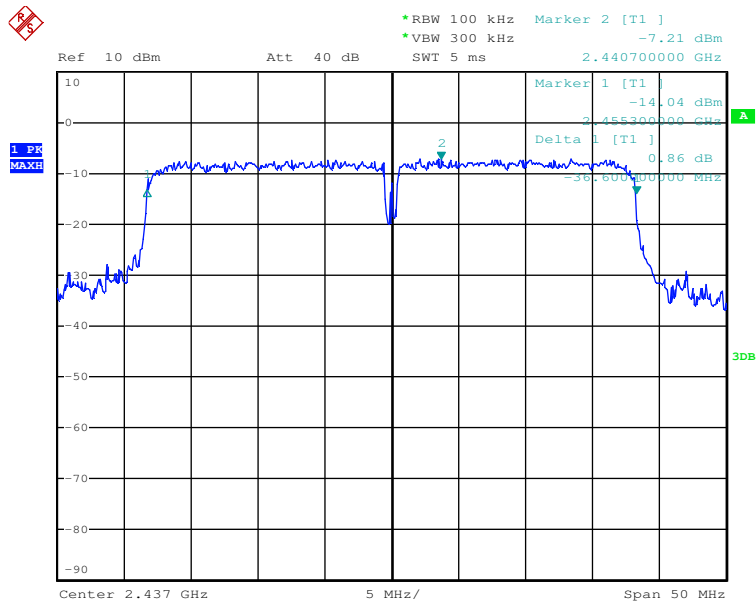

802.11n-HT20 mode TX frequency: 2462MHz

Date: 10.JUL.2017 18:48:43

802.11n-HT40 mode TX frequency: 2422MHz

Date: 10.JUL.2017 19:00:02

802.11n-HT40 mode TX frequency: 2437MHz

Date: 10.JUL.2017 19:09:11

802.11n-HT40 mode TX frequency: 2452MHz

Date: 10.JUL.2017 19:13:57

Power Spectral Density

802.11b mode TX frequency: 2412MHz

Date: 10.JUL.2017 09:27:49

802.11b mode TX frequency: 2437MHz

Date: 10.JUL.2017 09:22:32

802.11b mode TX frequency: 2462MHz