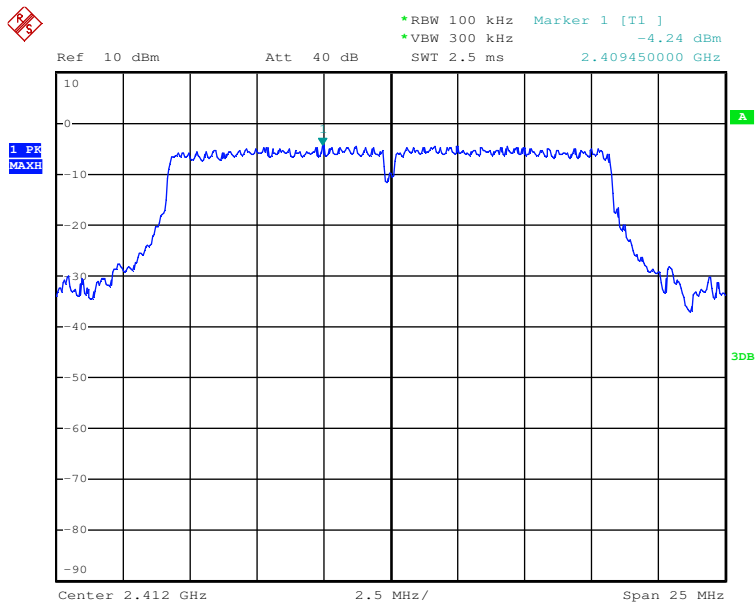

802.11g mode TX frequency: 2412MHz

Date: 10.JUL.2017 18:22:58