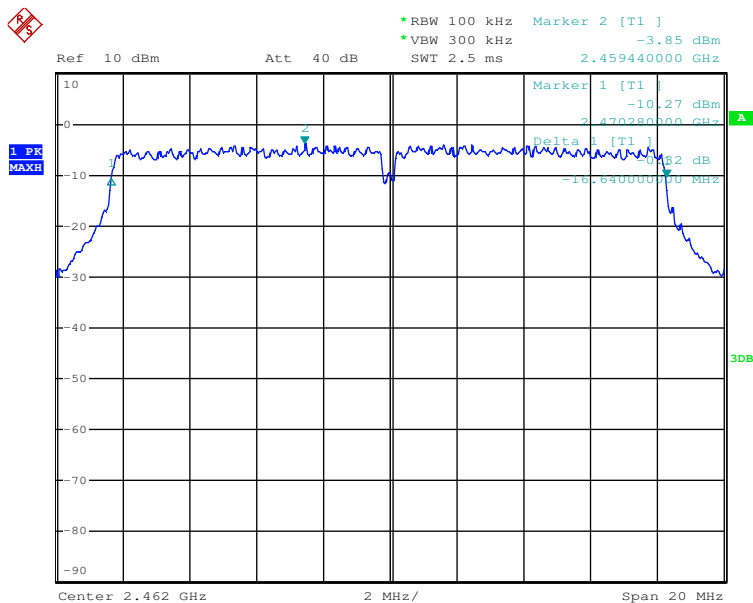

802.11g mode TX frequency: 2462MHz

Date: 10.JUL.2017 18:16:21