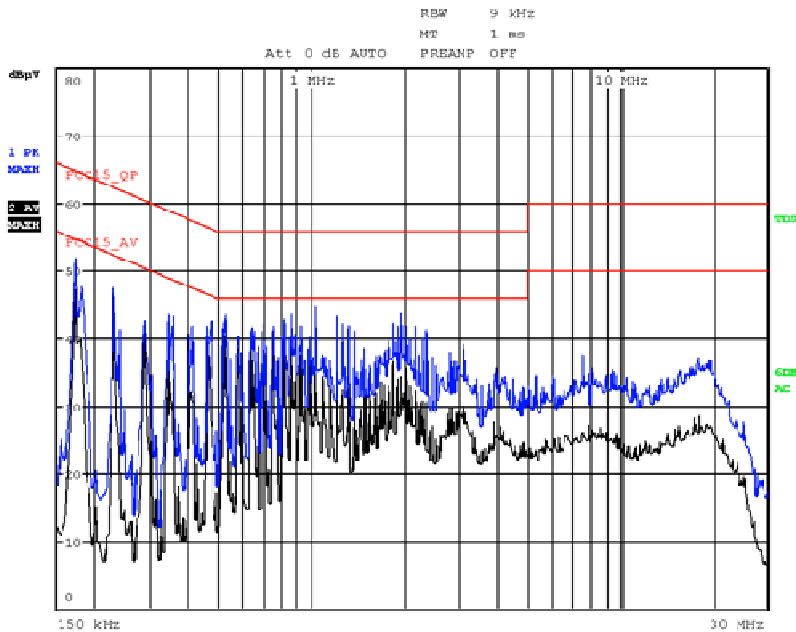

Appendix 1

Test Results

AC Mains Conducted Emission

Mode: TX mode; Line: L1

Mode: TX mode; Line: N

6 dB Bandwidth Measurement

802.11b mode TX frequency: 2412MHz

Date: 10.JUL.2017 09:09:22

802.11b mode TX frequency: 2437MHz

Date: 10.JUL.2017 09:21:49

802.11b mode TX frequency: 2462MHz

Date: 10.JUL.2017 09:19:18

802.11g mode TX frequency: 2412MHz

Date: 10.JUL.2017 09:48:31

802.11g mode TX frequency: 2437MHz