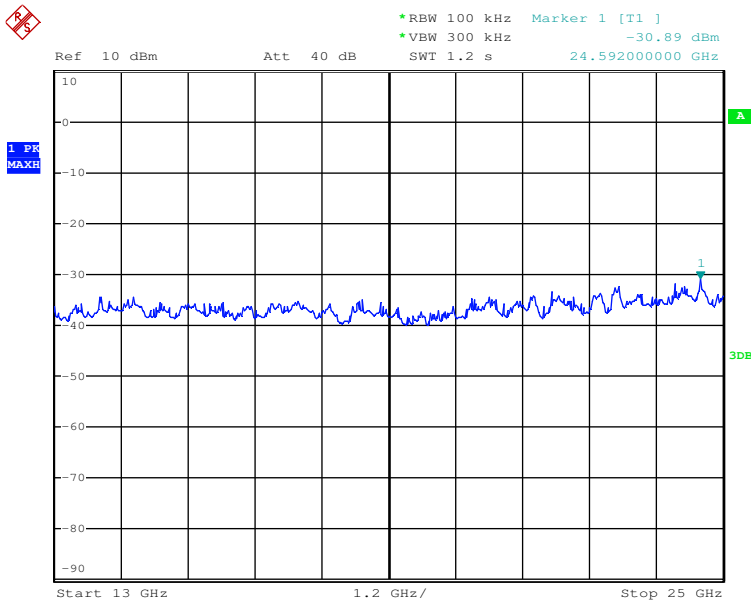

Date: 10.JUL.2017 19:22:59

802.11n-HT40 mode TX frequency: 2437MHz

Date: 10.JUL.2017 19:21:51

802.11n-HT40 mode TX frequency: 2452MHz

Date: 10.JUL.2017 19:14:52

Spurious Conducted Emissions

802.11b mode TX frequency: 2412MHz

Date: 10.JUL.2017 09:30:11

Date: 10.JUL.2017 09:32:43

Date: 10.JUL.2017 09:37:38

Date: 10.JUL.2017 09:36:57

Date: 10.JUL.2017 09:29:06

802.11b mode TX frequency: 2437MHz

Date: 10.JUL.2017 09:23:36

Date: 10.JUL.2017 09:24:29