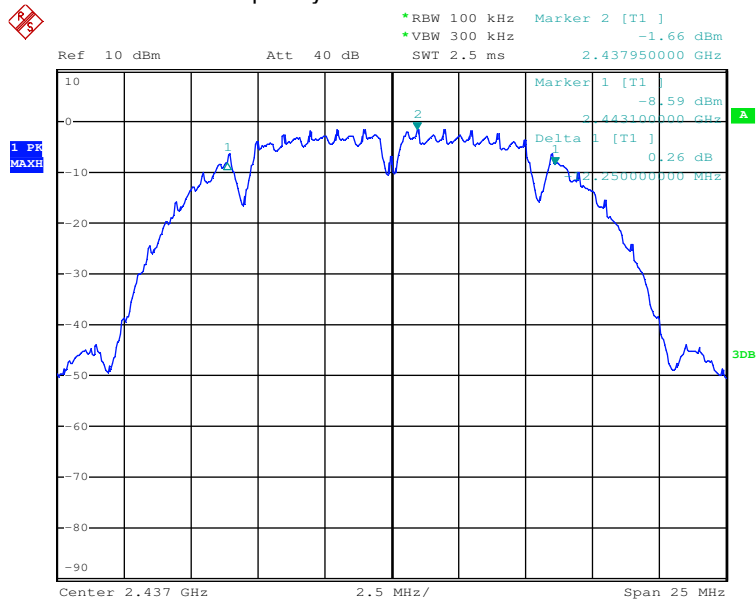

Appendix 1

Test Results

AC Mains Conducted Emission

Mode: TX mode; Line: L1

Mode: TX mode; Line: N

6 dB Bandwidth Measurement

802.11b mode TX frequency: 2412MHz

Date: 10.JUL.2017 09:09:22

802.11b mode TX frequency: 2437MHz

Date: 10.JUL.2017 09:21:49

802.11b mode TX frequency: 2462MHz

Date: 10.JUL.2017 09:19:18

802.11g mode TX frequency: 2412MHz

Date: 10.JUL.2017 09:48:31

802.11g mode TX frequency: 2437MHz