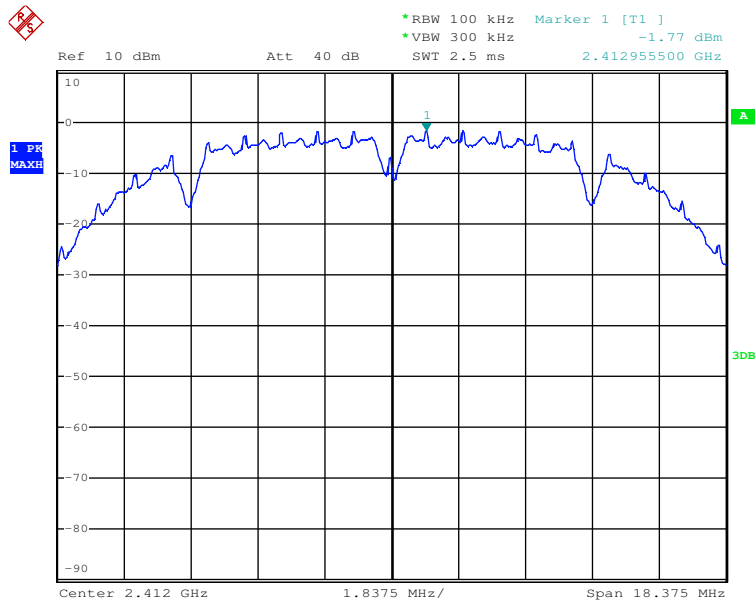

802.11n-HT20 mode TX frequency: 2462MHz

Date: 10.JUL.2017 18:48:43

802.11n-HT40 mode TX frequency: 2422MHz

Date: 10.JUL.2017 19:00:02

802.11n-HT40 mode TX frequency: 2437MHz

Date: 10.JUL.2017 19:09:11

802.11n-HT40 mode TX frequency: 2452MHz

Date: 10.JUL.2017 19:13:57

Power Spectral Density

802.11b mode TX frequency: 2412MHz

Date: 10.JUL.2017 09:27:49

802.11b mode TX frequency: 2437MHz

Date: 10.JUL.2017 09:22:32

802.11b mode TX frequency: 2462MHz