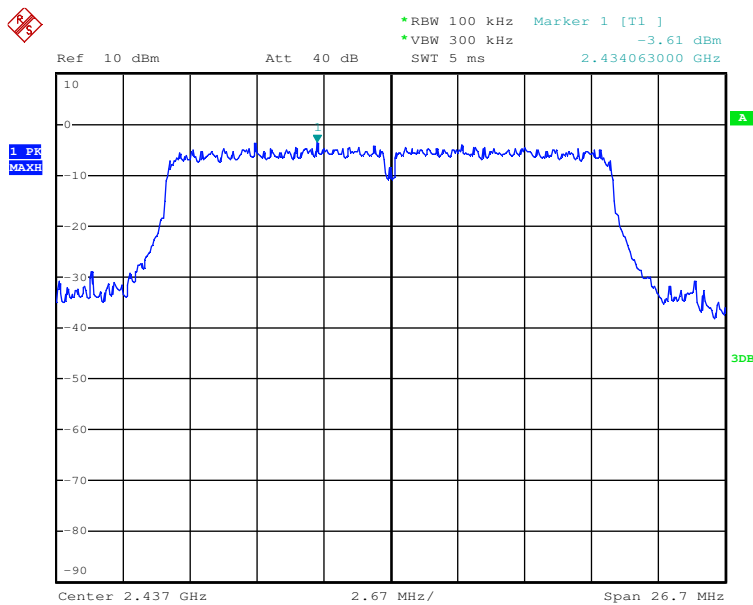

802.11n-HT20 mode TX frequency: 2437MHz

Date: 10.JUL.2017 18:55:38