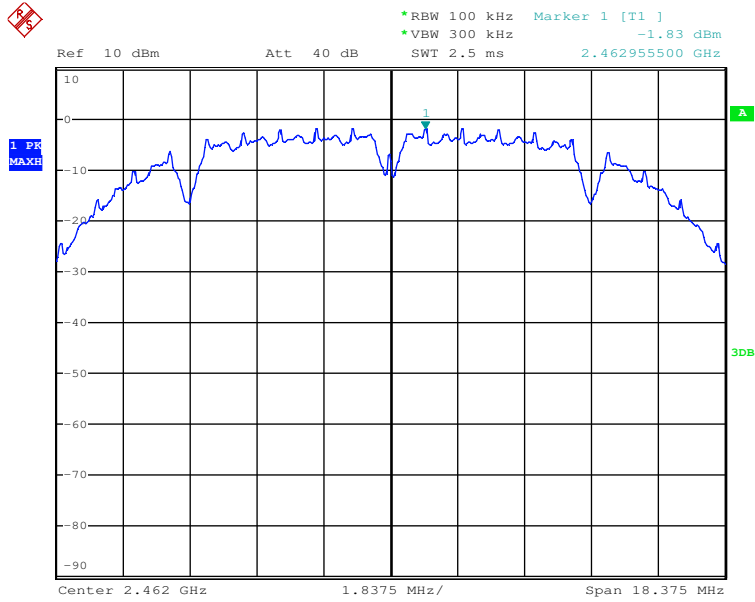

Date: 10.JUL.2017 19:13:57

Power Spectral Density

802.11b mode TX frequency: 2412MHz

Date: 10.JUL.2017 09:27:49

802.11b mode TX frequency: 2437MHz

Date: 10.JUL.2017 09:22:32

802.11b mode TX frequency: 2462MHz