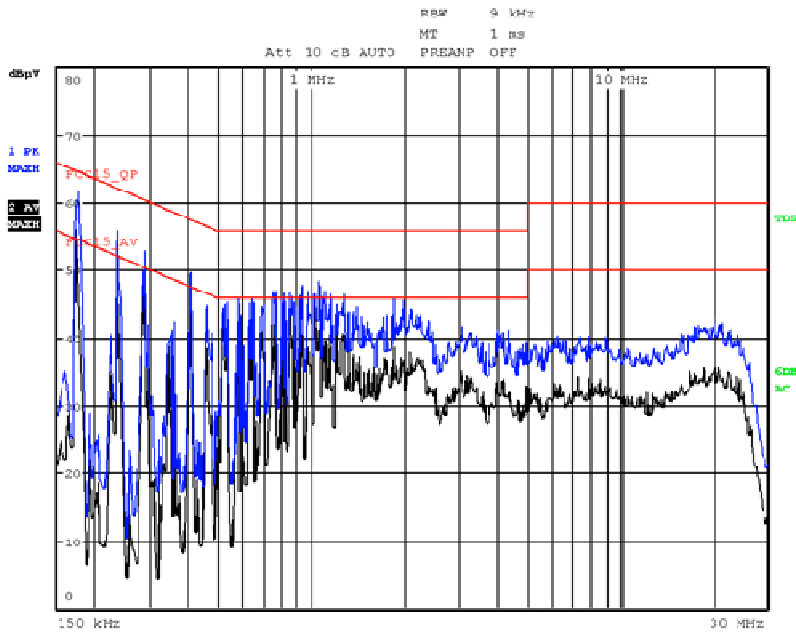

Appendix 1

Test Results

AC Mains Conducted Emission

Mode: TX mode; Line: L1

Mode: TX mode; Line: N

6 dB Bandwidth Measurement

802.11b mode TX frequency: 2412MHz

Date: 10.JUL.2017 09:09:22

802.11b mode TX frequency: 2437MHz

Date: 10.JUL.2017 09:21:49

802.11b mode TX frequency: 2462MHz

Date: 10.JUL.2017 09:19:18

802.11g mode TX frequency: 2412MHz

Date: 10.JUL.2017 09:48:31

802.11g mode TX frequency: 2437MHz