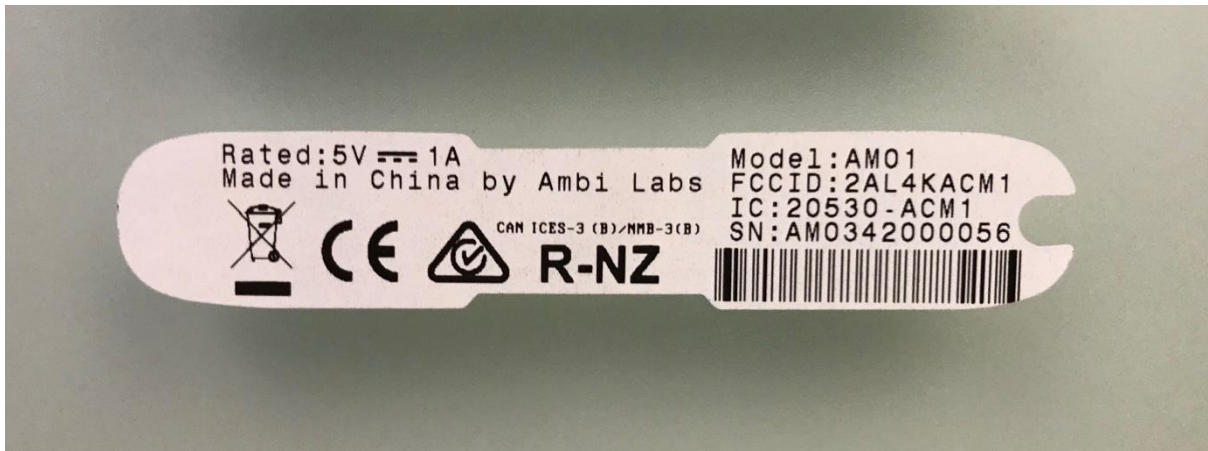

Ambi Climate Mini Device Label

Label artwork

Label Location – Bottom of the device