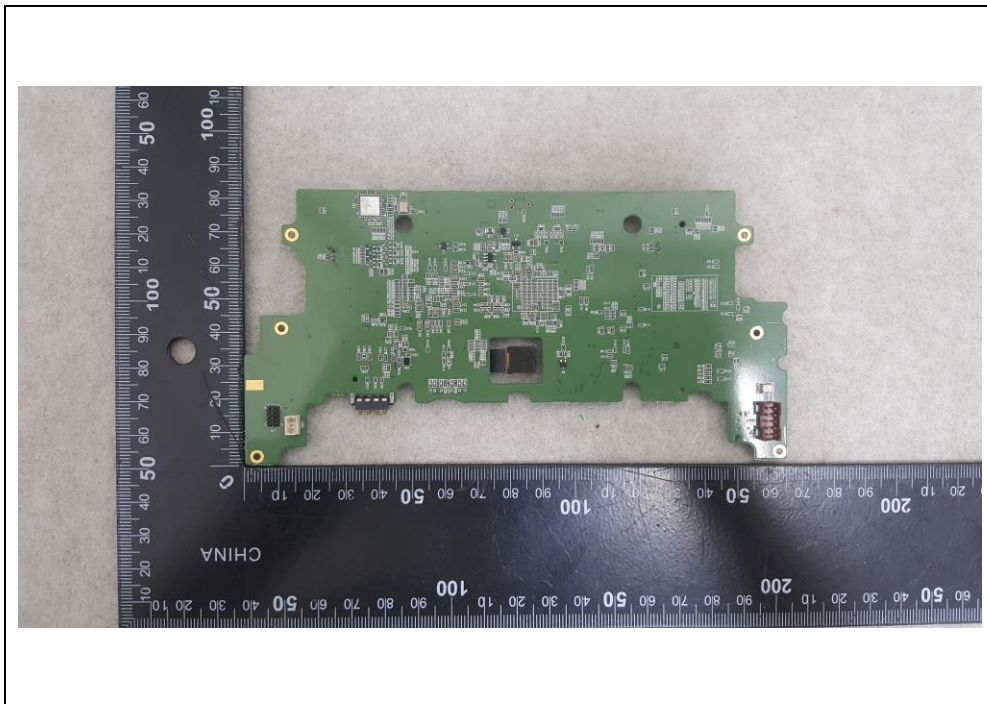

Internal photos of EUT

Bluetooth,
Bluetooth
Low Energy
Antenna

GPS Antenna