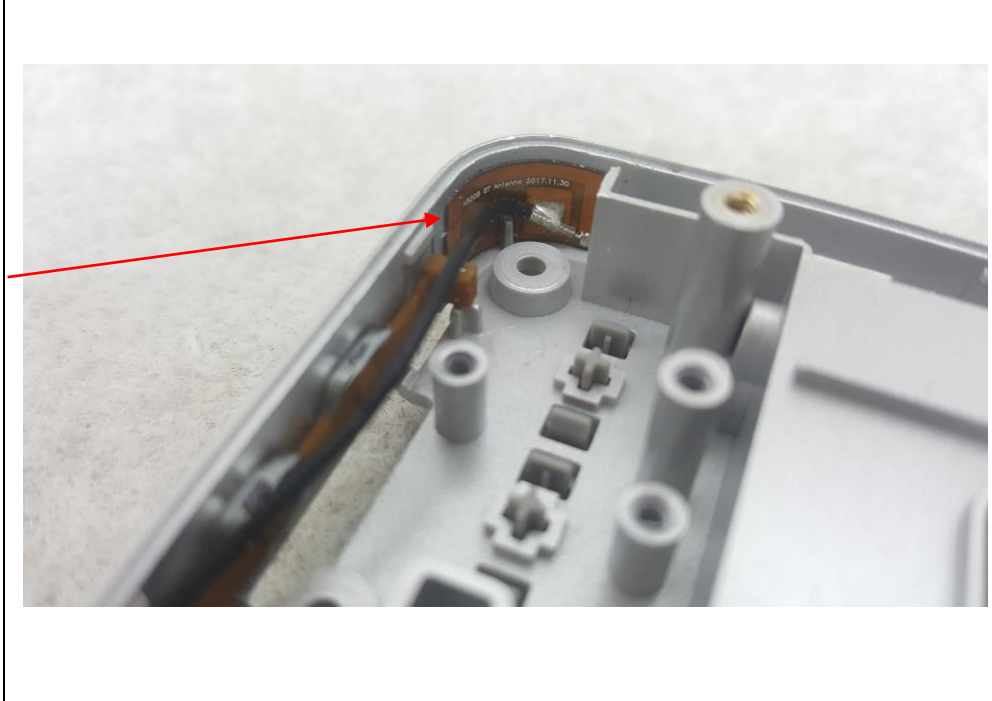

Internal photos of EUT

Bluetooth,
Bluetooth
Low Energy
Antenna

GPS Antenna