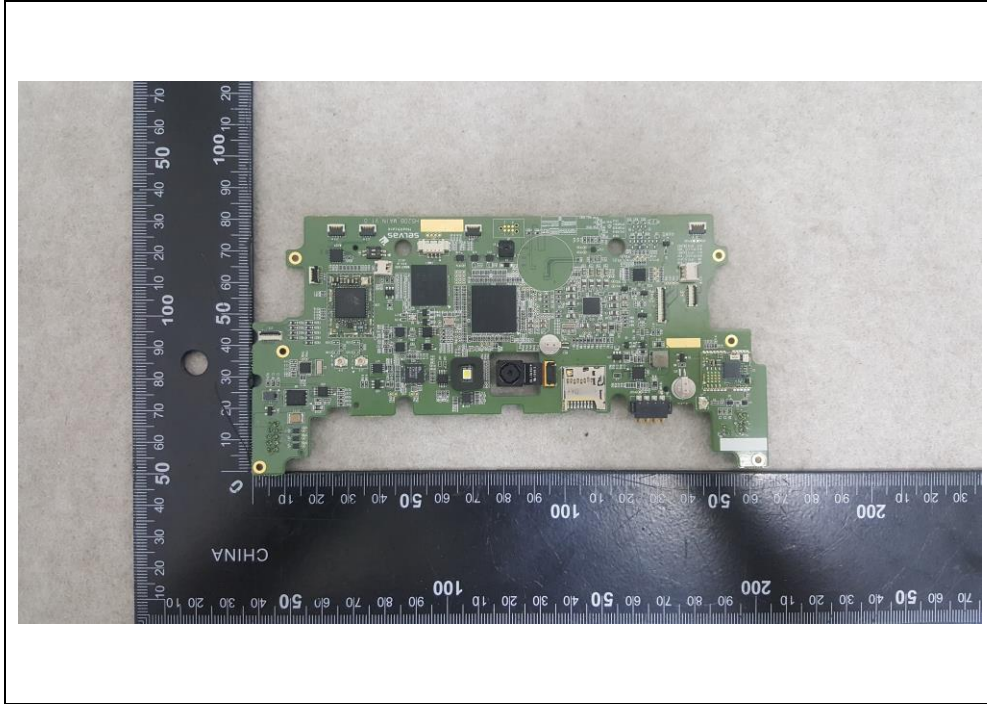

Internal photos of EUT

Bluetooth,
Bluetooth
Low Energy
Antenna

GPS Antenna