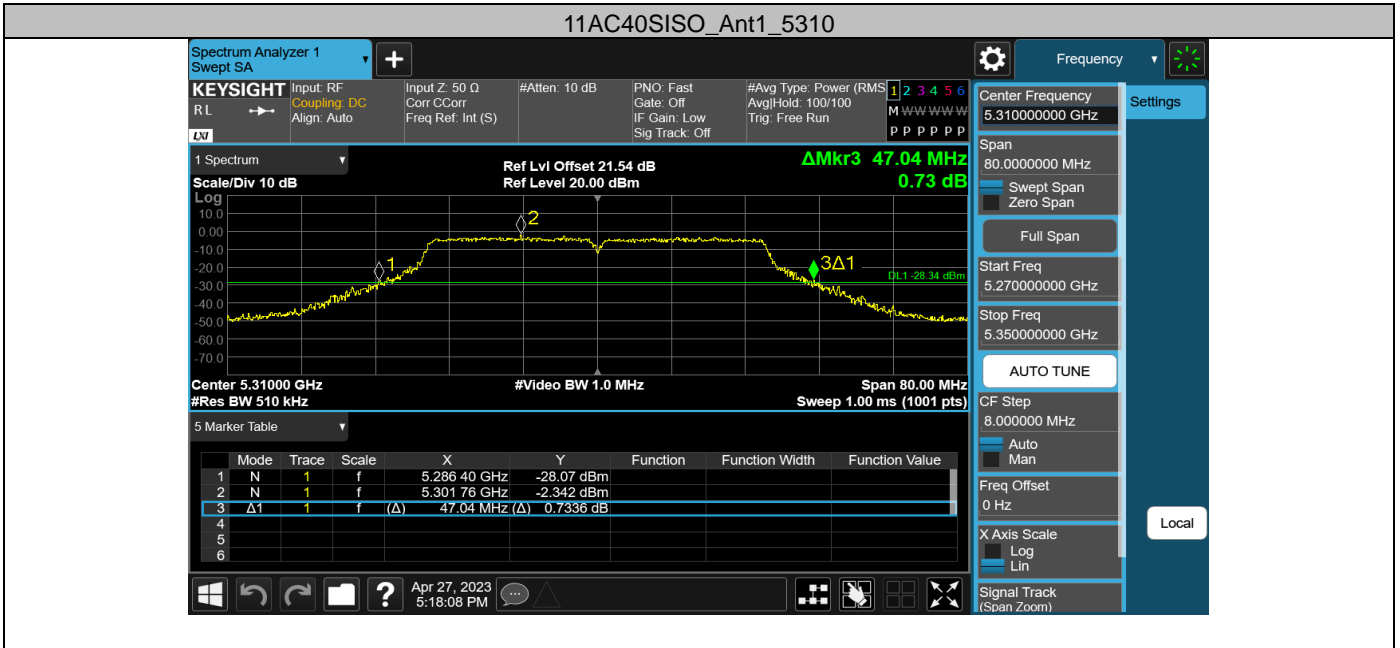

11AC20SISO\_Ant1\_5745

11AC20SISO\_Ant1\_5785

11AC20SISO\_Ant1\_5825

11AC40SISO\_Ant1\_5190

11AC40SISO\_Ant1\_5230

11AC40SISO\_Ant1\_5270

Appendix D: Occupied channel bandwidth  
Test Result

| Test Mode  | Antenna | Frequency [MHz] | OCB [MHz] | FL [MHz]  | FH [MHz]  | Limit [MHz] | Verdict |
|------------|---------|-----------------|-----------|-----------|-----------|-------------|---------|
| 11A        | Ant1    | 5180            | 17.025    | 5171.4456 | 5188.4706 | ---         | ---     |
|            |         | 5200            | 17.097    | 5191.4134 | 5208.5104 | ---         | ---     |
|            |         | 5240            | 17.255    | 5231.2715 | 5248.5265 | ---         | ---     |
|            |         | 5260            | 17.238    | 5251.2727 | 5268.5107 | ---         | ---     |
|            |         | 5300            | 17.285    | 5291.2379 | 5308.5229 | ---         | ---     |
|            |         | 5320            | 17.092    | 5311.4247 | 5328.5167 | ---         | ---     |
|            |         | 5500            | 17.220    | 5491.3504 | 5508.5704 | ---         | ---     |
|            |         | 5580            | 17.056    | 5571.3853 | 5588.4413 | ---         | ---     |
|            |         | 5700            | 17.176    | 5691.2916 | 5708.4676 | ---         | ---     |
|            |         | 5745            | 17.260    | 5736.1917 | 5753.4517 | ---         | ---     |
|            |         | 5785            | 17.243    | 5776.2483 | 5793.4913 | ---         | ---     |
| 5825       | 17.225  | 5816.3186       | 5833.5436 | ---       | ---       |             |         |
| 11N20SISO  | Ant1    | 5180            | 18.352    | 5170.7814 | 5189.1334 | ---         | ---     |
|            |         | 5200            | 18.355    | 5190.8343 | 5209.1893 | ---         | ---     |
|            |         | 5240            | 18.349    | 5230.8168 | 5249.1658 | ---         | ---     |
|            |         | 5260            | 18.321    | 5250.8206 | 5269.1416 | ---         | ---     |
|            |         | 5300            | 18.365    | 5290.7569 | 5309.1219 | ---         | ---     |
|            |         | 5320            | 18.384    | 5310.7888 | 5329.1728 | ---         | ---     |
|            |         | 5500            | 18.351    | 5490.8149 | 5509.1659 | ---         | ---     |
|            |         | 5580            | 18.308    | 5570.7960 | 5589.1040 | ---         | ---     |
|            |         | 5700            | 18.419    | 5690.7239 | 5709.1429 | ---         | ---     |
|            |         | 5745            | 18.407    | 5735.6969 | 5754.1039 | ---         | ---     |
|            |         | 5785            | 18.337    | 5775.7268 | 5794.0638 | ---         | ---     |
| 5825       | 18.326  | 5815.7551       | 5834.0811 | ---       | ---       |             |         |
| 11N40SISO  | Ant1    | 5190            | 37.409    | 5171.2744 | 5208.6834 | ---         | ---     |
|            |         | 5230            | 37.421    | 5211.3148 | 5248.7358 | ---         | ---     |
|            |         | 5270            | 37.242    | 5251.3103 | 5288.5523 | ---         | ---     |
|            |         | 5310            | 37.431    | 5291.1407 | 5328.5717 | ---         | ---     |
|            |         | 5510            | 37.456    | 5491.3351 | 5528.7911 | ---         | ---     |
|            |         | 5590            | 37.416    | 5571.1701 | 5608.5861 | ---         | ---     |
|            |         | 5670            | 37.174    | 5651.2772 | 5688.4512 | ---         | ---     |
|            |         | 5755            | 37.453    | 5735.9318 | 5773.3848 | ---         | ---     |
| 5795       | 37.539  | 5776.0096       | 5813.5486 | ---       | ---       |             |         |
| 11AC20SISO | Ant1    | 5180            | 18.368    | 5170.8350 | 5189.2030 | ---         | ---     |
|            |         | 5200            | 18.417    | 5190.8534 | 5209.2704 | ---         | ---     |
|            |         | 5240            | 18.337    | 5230.8439 | 5249.1809 | ---         | ---     |
|            |         | 5260            | 18.360    | 5250.7955 | 5269.1555 | ---         | ---     |
|            |         | 5300            | 18.429    | 5290.7708 | 5309.1998 | ---         | ---     |
|            |         | 5320            | 18.448    | 5310.7995 | 5329.2475 | ---         | ---     |
|            |         | 5500            | 18.300    | 5490.8123 | 5509.1123 | ---         | ---     |
|            |         | 5580            | 18.495    | 5570.7336 | 5589.2286 | ---         | ---     |
|            |         | 5700            | 18.324    | 5690.7609 | 5709.0849 | ---         | ---     |
|            |         | 5745            | 18.404    | 5735.7201 | 5754.1241 | ---         | ---     |
|            |         | 5785            | 18.351    | 5775.7288 | 5794.0798 | ---         | ---     |
| 5825       | 18.390  | 5815.7329       | 5834.1229 | ---       | ---       |             |         |
| 11AC40SISO | Ant1    | 5190            | 37.301    | 5171.3359 | 5208.6369 | ---         | ---     |
|            |         | 5230            | 37.244    | 5211.4084 | 5248.6524 | ---         | ---     |
|            |         | 5270            | 37.196    | 5251.3894 | 5288.5854 | ---         | ---     |
|            |         | 5310            | 37.200    | 5291.2830 | 5328.4830 | ---         | ---     |
|            |         | 5510            | 37.262    | 5491.3673 | 5528.6293 | ---         | ---     |
|            |         | 5590            | 37.404    | 5571.2423 | 5608.6463 | ---         | ---     |
|            |         | 5670            | 37.470    | 5651.1131 | 5688.5831 | ---         | ---     |
|            |         | 5755            | 37.325    | 5736.0965 | 5773.4215 | ---         | ---     |
| 5795       | 37.292  | 5776.1556       | 5813.4476 | ---       | ---       |             |         |
| 11AX20SISO | Ant1    | 5180            | 19.224    | 5170.3770 | 5189.6010 | ---         | ---     |