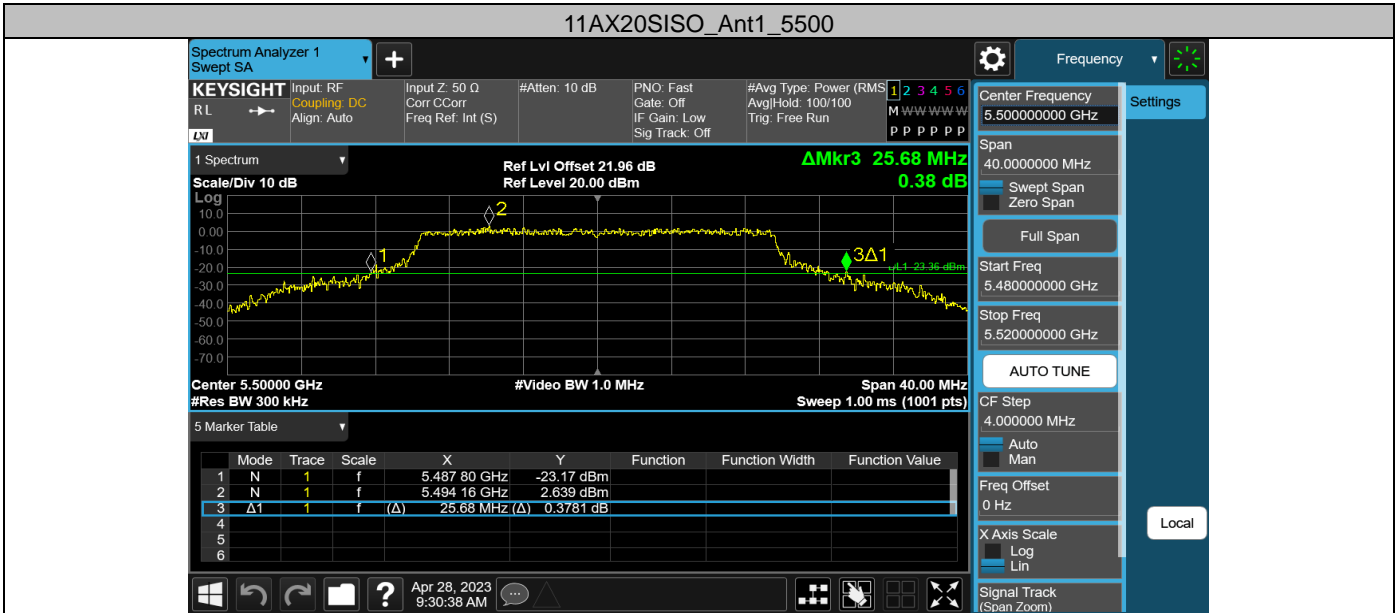

11AC20SISO\_Ant1\_5745

11AC20SISO\_Ant1\_5785

11AC20SISO\_Ant1\_5825

11AC40SISO\_Ant1\_5190

11AC40SISO\_Ant1\_5230

11AC40SISO\_Ant1\_5270

Appendix D: Occupied channel bandwidth  
Test Result

| Test Mode  | Antenna | Frequency [MHz] | OCB [MHz] | FL [MHz]  | FH [MHz]  | Limit [MHz] | Verdict |
|------------|---------|-----------------|-----------|-----------|-----------|-------------|---------|
| 11A        | Ant1    | 5180            | 17.025    | 5171.4456 | 5188.4706 | ---         | ---     |
|            |         | 5200            | 17.097    | 5191.4134 | 5208.5104 | ---         | ---     |
|            |         | 5240            | 17.255    | 5231.2715 | 5248.5265 | ---         | ---     |
|            |         | 5260            | 17.238    | 5251.2727 | 5268.5107 | ---         | ---     |
|            |         | 5300            | 17.285    | 5291.2379 | 5308.5229 | ---         | ---     |
|            |         | 5320            | 17.092    | 5311.4247 | 5328.5167 | ---         | ---     |
|            |         | 5500            | 17.220    | 5491.3504 | 5508.5704 | ---         | ---     |
|            |         | 5580            | 17.056    | 5571.3853 | 5588.4413 | ---         | ---     |
|            |         | 5700            | 17.176    | 5691.2916 | 5708.4676 | ---         | ---     |
|            |         | 5745            | 17.260    | 5736.1917 | 5753.4517 | ---         | ---     |
|            |         | 5785            | 17.243    | 5776.2483 | 5793.4913 | ---         | ---     |
| 5825       | 17.225  | 5816.3186       | 5833.5436 | ---       | ---       |             |         |
| 11N20SISO  | Ant1    | 5180            | 18.352    | 5170.7814 | 5189.1334 | ---         | ---     |
|            |         | 5200            | 18.355    | 5190.8343 | 5209.1893 | ---         | ---     |
|            |         | 5240            | 18.349    | 5230.8168 | 5249.1658 | ---         | ---     |
|            |         | 5260            | 18.321    | 5250.8206 | 5269.1416 | ---         | ---     |
|            |         | 5300            | 18.365    | 5290.7569 | 5309.1219 | ---         | ---     |
|            |         | 5320            | 18.384    | 5310.7888 | 5329.1728 | ---         | ---     |
|            |         | 5500            | 18.351    | 5490.8149 | 5509.1659 | ---         | ---     |
|            |         | 5580            | 18.308    | 5570.7960 | 5589.1040 | ---         | ---     |
|            |         | 5700            | 18.419    | 5690.7239 | 5709.1429 | ---         | ---     |
|            |         | 5745            | 18.407    | 5735.6969 | 5754.1039 | ---         | ---     |
|            |         | 5785            | 18.337    | 5775.7268 | 5794.0638 | ---         | ---     |
| 5825       | 18.326  | 5815.7551       | 5834.0811 | ---       | ---       |             |         |
| 11N40SISO  | Ant1    | 5190            | 37.409    | 5171.2744 | 5208.6834 | ---         | ---     |
|            |         | 5230            | 37.421    | 5211.3148 | 5248.7358 | ---         | ---     |
|            |         | 5270            | 37.242    | 5251.3103 | 5288.5523 | ---         | ---     |
|            |         | 5310            | 37.431    | 5291.1407 | 5328.5717 | ---         | ---     |
|            |         | 5510            | 37.456    | 5491.3351 | 5528.7911 | ---         | ---     |
|            |         | 5590            | 37.416    | 5571.1701 | 5608.5861 | ---         | ---     |
|            |         | 5670            | 37.174    | 5651.2772 | 5688.4512 | ---         | ---     |
|            |         | 5755            | 37.453    | 5735.9318 | 5773.3848 | ---         | ---     |
| 5795       | 37.539  | 5776.0096       | 5813.5486 | ---       | ---       |             |         |
| 11AC20SISO | Ant1    | 5180            | 18.368    | 5170.8350 | 5189.2030 | ---         | ---     |
|            |         | 5200            | 18.417    | 5190.8534 | 5209.2704 | ---         | ---     |
|            |         | 5240            | 18.337    | 5230.8439 | 5249.1809 | ---         | ---     |
|            |         | 5260            | 18.360    | 5250.7955 | 5269.1555 | ---         | ---     |
|            |         | 5300            | 18.429    | 5290.7708 | 5309.1998 | ---         | ---     |
|            |         | 5320            | 18.448    | 5310.7995 | 5329.2475 | ---         | ---     |
|            |         | 5500            | 18.300    | 5490.8123 | 5509.1123 | ---         | ---     |
|            |         | 5580            | 18.495    | 5570.7336 | 5589.2286 | ---         | ---     |
|            |         | 5700            | 18.324    | 5690.7609 | 5709.0849 | ---         | ---     |
|            |         | 5745            | 18.404    | 5735.7201 | 5754.1241 | ---         | ---     |
|            |         | 5785            | 18.351    | 5775.7288 | 5794.0798 | ---         | ---     |
| 5825       | 18.390  | 5815.7329       | 5834.1229 | ---       | ---       |             |         |
| 11AC40SISO | Ant1    | 5190            | 37.301    | 5171.3359 | 5208.6369 | ---         | ---     |
|            |         | 5230            | 37.244    | 5211.4084 | 5248.6524 | ---         | ---     |
|            |         | 5270            | 37.196    | 5251.3894 | 5288.5854 | ---         | ---     |
|            |         | 5310            | 37.200    | 5291.2830 | 5328.4830 | ---         | ---     |
|            |         | 5510            | 37.262    | 5491.3673 | 5528.6293 | ---         | ---     |
|            |         | 5590            | 37.404    | 5571.2423 | 5608.6463 | ---         | ---     |
|            |         | 5670            | 37.470    | 5651.1131 | 5688.5831 | ---         | ---     |
|            |         | 5755            | 37.325    | 5736.0965 | 5773.4215 | ---         | ---     |
| 5795       | 37.292  | 5776.1556       | 5813.4476 | ---       | ---       |             |         |
| 11AX20SISO | Ant1    | 5180            | 19.224    | 5170.3770 | 5189.6010 | ---         | ---     |