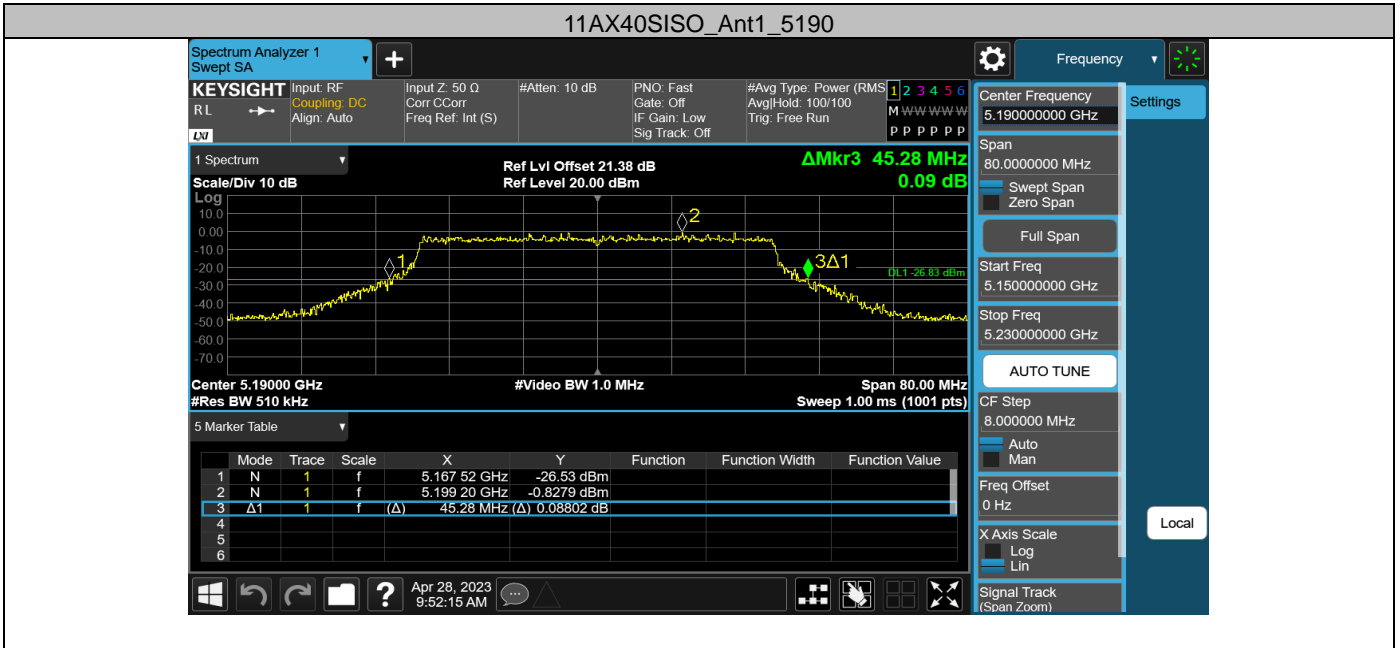

11AC20SISO\_Ant1\_5745

11AC20SISO\_Ant1\_5785

11AC20SISO\_Ant1\_5825

11AC40SISO\_Ant1\_5190

11AC40SISO\_Ant1\_5230

11AC40SISO\_Ant1\_5270

Appendix D: Occupied channel bandwidth  
Test Result

| Test Mode  | Antenna | Frequency [MHz] | OCB [MHz] | FL [MHz]  | FH [MHz]  | Limit [MHz] | Verdict |
|------------|---------|-----------------|-----------|-----------|-----------|-------------|---------|
| 11A        | Ant1    | 5180            | 17.025    | 5171.4456 | 5188.4706 | ---         | ---     |
|            |         | 5200            | 17.097    | 5191.4134 | 5208.5104 | ---         | ---     |
|            |         | 5240            | 17.255    | 5231.2715 | 5248.5265 | ---         | ---     |
|            |         | 5260            | 17.238    | 5251.2727 | 5268.5107 | ---         | ---     |
|            |         | 5300            | 17.285    | 5291.2379 | 5308.5229 | ---         | ---     |
|            |         | 5320            | 17.092    | 5311.4247 | 5328.5167 | ---         | ---     |
|            |         | 5500            | 17.220    | 5491.3504 | 5508.5704 | ---         | ---     |
|            |         | 5580            | 17.056    | 5571.3853 | 5588.4413 | ---         | ---     |
|            |         | 5700            | 17.176    | 5691.2916 | 5708.4676 | ---         | ---     |
|            |         | 5745            | 17.260    | 5736.1917 | 5753.4517 | ---         | ---     |
|            |         | 5785            | 17.243    | 5776.2483 | 5793.4913 | ---         | ---     |
| 5825       | 17.225  | 5816.3186       | 5833.5436 | ---       | ---       |             |         |
| 11N20SISO  | Ant1    | 5180            | 18.352    | 5170.7814 | 5189.1334 | ---         | ---     |
|            |         | 5200            | 18.355    | 5190.8343 | 5209.1893 | ---         | ---     |
|            |         | 5240            | 18.349    | 5230.8168 | 5249.1658 | ---         | ---     |
|            |         | 5260            | 18.321    | 5250.8206 | 5269.1416 | ---         | ---     |
|            |         | 5300            | 18.365    | 5290.7569 | 5309.1219 | ---         | ---     |
|            |         | 5320            | 18.384    | 5310.7888 | 5329.1728 | ---         | ---     |
|            |         | 5500            | 18.351    | 5490.8149 | 5509.1659 | ---         | ---     |
|            |         | 5580            | 18.308    | 5570.7960 | 5589.1040 | ---         | ---     |
|            |         | 5700            | 18.419    | 5690.7239 | 5709.1429 | ---         | ---     |
|            |         | 5745            | 18.407    | 5735.6969 | 5754.1039 | ---         | ---     |
|            |         | 5785            | 18.337    | 5775.7268 | 5794.0638 | ---         | ---     |
| 5825       | 18.326  | 5815.7551       | 5834.0811 | ---       | ---       |             |         |
| 11N40SISO  | Ant1    | 5190            | 37.409    | 5171.2744 | 5208.6834 | ---         | ---     |
|            |         | 5230            | 37.421    | 5211.3148 | 5248.7358 | ---         | ---     |
|            |         | 5270            | 37.242    | 5251.3103 | 5288.5523 | ---         | ---     |
|            |         | 5310            | 37.431    | 5291.1407 | 5328.5717 | ---         | ---     |
|            |         | 5510            | 37.456    | 5491.3351 | 5528.7911 | ---         | ---     |
|            |         | 5590            | 37.416    | 5571.1701 | 5608.5861 | ---         | ---     |
|            |         | 5670            | 37.174    | 5651.2772 | 5688.4512 | ---         | ---     |
|            |         | 5755            | 37.453    | 5735.9318 | 5773.3848 | ---         | ---     |
| 5795       | 37.539  | 5776.0096       | 5813.5486 | ---       | ---       |             |         |
| 11AC20SISO | Ant1    | 5180            | 18.368    | 5170.8350 | 5189.2030 | ---         | ---     |
|            |         | 5200            | 18.417    | 5190.8534 | 5209.2704 | ---         | ---     |
|            |         | 5240            | 18.337    | 5230.8439 | 5249.1809 | ---         | ---     |
|            |         | 5260            | 18.360    | 5250.7955 | 5269.1555 | ---         | ---     |
|            |         | 5300            | 18.429    | 5290.7708 | 5309.1998 | ---         | ---     |
|            |         | 5320            | 18.448    | 5310.7995 | 5329.2475 | ---         | ---     |
|            |         | 5500            | 18.300    | 5490.8123 | 5509.1123 | ---         | ---     |
|            |         | 5580            | 18.495    | 5570.7336 | 5589.2286 | ---         | ---     |
|            |         | 5700            | 18.324    | 5690.7609 | 5709.0849 | ---         | ---     |
|            |         | 5745            | 18.404    | 5735.7201 | 5754.1241 | ---         | ---     |
|            |         | 5785            | 18.351    | 5775.7288 | 5794.0798 | ---         | ---     |
| 5825       | 18.390  | 5815.7329       | 5834.1229 | ---       | ---       |             |         |
| 11AC40SISO | Ant1    | 5190            | 37.301    | 5171.3359 | 5208.6369 | ---         | ---     |
|            |         | 5230            | 37.244    | 5211.4084 | 5248.6524 | ---         | ---     |
|            |         | 5270            | 37.196    | 5251.3894 | 5288.5854 | ---         | ---     |
|            |         | 5310            | 37.200    | 5291.2830 | 5328.4830 | ---         | ---     |
|            |         | 5510            | 37.262    | 5491.3673 | 5528.6293 | ---         | ---     |
|            |         | 5590            | 37.404    | 5571.2423 | 5608.6463 | ---         | ---     |
|            |         | 5670            | 37.470    | 5651.1131 | 5688.5831 | ---         | ---     |
|            |         | 5755            | 37.325    | 5736.0965 | 5773.4215 | ---         | ---     |
| 5795       | 37.292  | 5776.1556       | 5813.4476 | ---       | ---       |             |         |
| 11AX20SISO | Ant1    | 5180            | 19.224    | 5170.3770 | 5189.6010 | ---         | ---     |