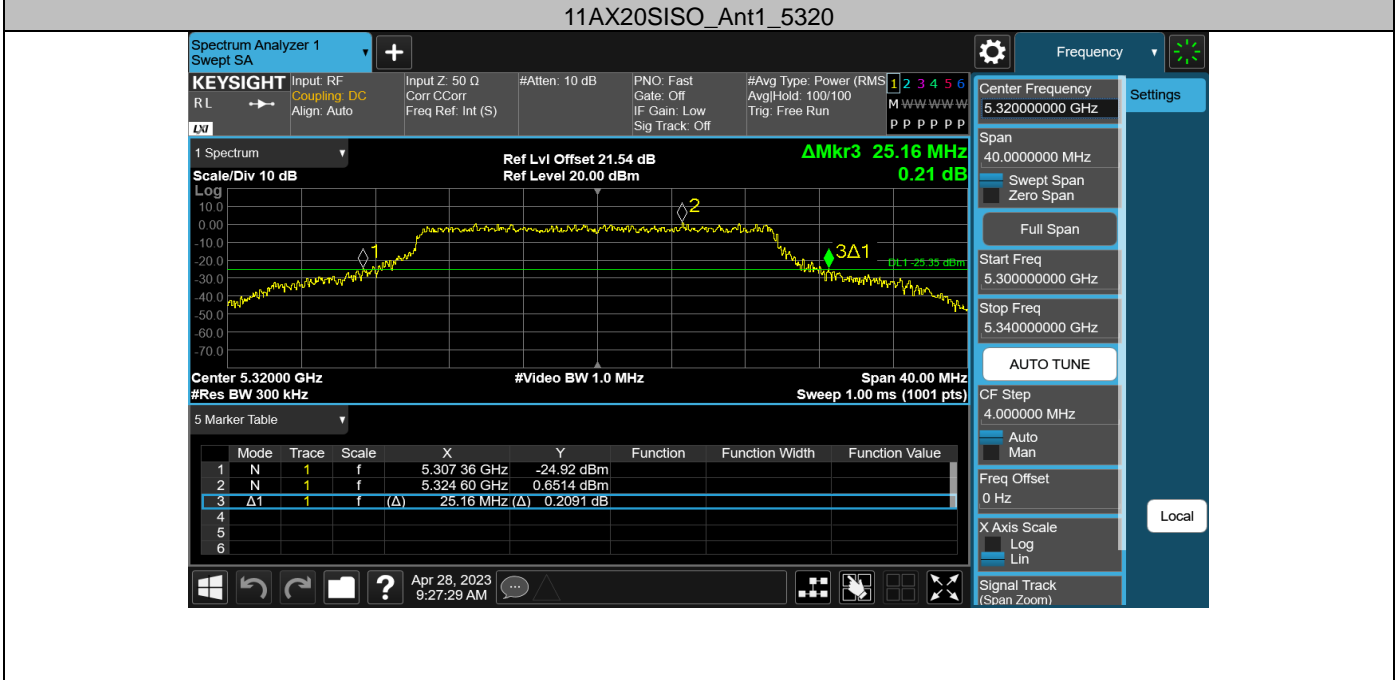

11AC20SISO\_Ant1\_5745

11AC20SISO\_Ant1\_5785

11AC20SISO\_Ant1\_5825

11AC40SISO\_Ant1\_5190

11AC40SISO\_Ant1\_5230

11AC40SISO\_Ant1\_5270

Appendix D: Occupied channel bandwidth  
Test Result

| Test Mode  | Antenna | Frequency [MHz] | OCB [MHz] | FL [MHz]  | FH [MHz]  | Limit [MHz] | Verdict |
|------------|---------|-----------------|-----------|-----------|-----------|-------------|---------|
| 11A        | Ant1    | 5180            | 17.025    | 5171.4456 | 5188.4706 | ---         | ---     |
|            |         | 5200            | 17.097    | 5191.4134 | 5208.5104 | ---         | ---     |
|            |         | 5240            | 17.255    | 5231.2715 | 5248.5265 | ---         | ---     |
|            |         | 5260            | 17.238    | 5251.2727 | 5268.5107 | ---         | ---     |
|            |         | 5300            | 17.285    | 5291.2379 | 5308.5229 | ---         | ---     |
|            |         | 5320            | 17.092    | 5311.4247 | 5328.5167 | ---         | ---     |
|            |         | 5500            | 17.220    | 5491.3504 | 5508.5704 | ---         | ---     |
|            |         | 5580            | 17.056    | 5571.3853 | 5588.4413 | ---         | ---     |
|            |         | 5700            | 17.176    | 5691.2916 | 5708.4676 | ---         | ---     |
|            |         | 5745            | 17.260    | 5736.1917 | 5753.4517 | ---         | ---     |
|            |         | 5785            | 17.243    | 5776.2483 | 5793.4913 | ---         | ---     |
| 5825       | 17.225  | 5816.3186       | 5833.5436 | ---       | ---       |             |         |
| 11N20SISO  | Ant1    | 5180            | 18.352    | 5170.7814 | 5189.1334 | ---         | ---     |
|            |         | 5200            | 18.355    | 5190.8343 | 5209.1893 | ---         | ---     |
|            |         | 5240            | 18.349    | 5230.8168 | 5249.1658 | ---         | ---     |
|            |         | 5260            | 18.321    | 5250.8206 | 5269.1416 | ---         | ---     |
|            |         | 5300            | 18.365    | 5290.7569 | 5309.1219 | ---         | ---     |
|            |         | 5320            | 18.384    | 5310.7888 | 5329.1728 | ---         | ---     |
|            |         | 5500            | 18.351    | 5490.8149 | 5509.1659 | ---         | ---     |
|            |         | 5580            | 18.308    | 5570.7960 | 5589.1040 | ---         | ---     |
|            |         | 5700            | 18.419    | 5690.7239 | 5709.1429 | ---         | ---     |
|            |         | 5745            | 18.407    | 5735.6969 | 5754.1039 | ---         | ---     |
|            |         | 5785            | 18.337    | 5775.7268 | 5794.0638 | ---         | ---     |
| 5825       | 18.326  | 5815.7551       | 5834.0811 | ---       | ---       |             |         |
| 11N40SISO  | Ant1    | 5190            | 37.409    | 5171.2744 | 5208.6834 | ---         | ---     |
|            |         | 5230            | 37.421    | 5211.3148 | 5248.7358 | ---         | ---     |
|            |         | 5270            | 37.242    | 5251.3103 | 5288.5523 | ---         | ---     |
|            |         | 5310            | 37.431    | 5291.1407 | 5328.5717 | ---         | ---     |
|            |         | 5510            | 37.456    | 5491.3351 | 5528.7911 | ---         | ---     |
|            |         | 5590            | 37.416    | 5571.1701 | 5608.5861 | ---         | ---     |
|            |         | 5670            | 37.174    | 5651.2772 | 5688.4512 | ---         | ---     |
|            |         | 5755            | 37.453    | 5735.9318 | 5773.3848 | ---         | ---     |
| 5795       | 37.539  | 5776.0096       | 5813.5486 | ---       | ---       |             |         |
| 11AC20SISO | Ant1    | 5180            | 18.368    | 5170.8350 | 5189.2030 | ---         | ---     |
|            |         | 5200            | 18.417    | 5190.8534 | 5209.2704 | ---         | ---     |
|            |         | 5240            | 18.337    | 5230.8439 | 5249.1809 | ---         | ---     |
|            |         | 5260            | 18.360    | 5250.7955 | 5269.1555 | ---         | ---     |
|            |         | 5300            | 18.429    | 5290.7708 | 5309.1998 | ---         | ---     |
|            |         | 5320            | 18.448    | 5310.7995 | 5329.2475 | ---         | ---     |
|            |         | 5500            | 18.300    | 5490.8123 | 5509.1123 | ---         | ---     |
|            |         | 5580            | 18.495    | 5570.7336 | 5589.2286 | ---         | ---     |
|            |         | 5700            | 18.324    | 5690.7609 | 5709.0849 | ---         | ---     |
|            |         | 5745            | 18.404    | 5735.7201 | 5754.1241 | ---         | ---     |
|            |         | 5785            | 18.351    | 5775.7288 | 5794.0798 | ---         | ---     |
| 5825       | 18.390  | 5815.7329       | 5834.1229 | ---       | ---       |             |         |
| 11AC40SISO | Ant1    | 5190            | 37.301    | 5171.3359 | 5208.6369 | ---         | ---     |
|            |         | 5230            | 37.244    | 5211.4084 | 5248.6524 | ---         | ---     |
|            |         | 5270            | 37.196    | 5251.3894 | 5288.5854 | ---         | ---     |
|            |         | 5310            | 37.200    | 5291.2830 | 5328.4830 | ---         | ---     |
|            |         | 5510            | 37.262    | 5491.3673 | 5528.6293 | ---         | ---     |
|            |         | 5590            | 37.404    | 5571.2423 | 5608.6463 | ---         | ---     |
|            |         | 5670            | 37.470    | 5651.1131 | 5688.5831 | ---         | ---     |
|            |         | 5755            | 37.325    | 5736.0965 | 5773.4215 | ---         | ---     |
| 5795       | 37.292  | 5776.1556       | 5813.4476 | ---       | ---       |             |         |
| 11AX20SISO | Ant1    | 5180            | 19.224    | 5170.3770 | 5189.6010 | ---         | ---     |