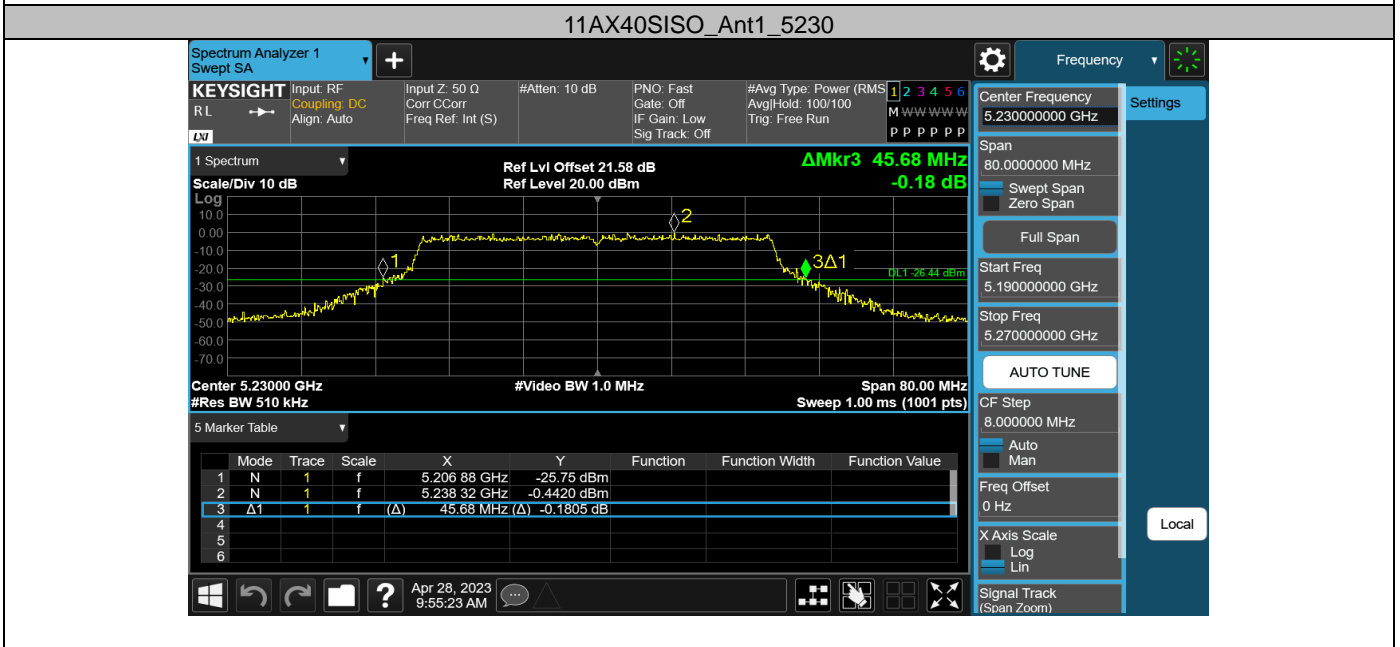

11AC20SISO\_Ant1\_5745

11AC20SISO\_Ant1\_5785

11AC20SISO\_Ant1\_5825

11AC40SISO\_Ant1\_5190

11AC40SISO\_Ant1\_5230

11AC40SISO\_Ant1\_5270

Appendix D: Occupied channel bandwidth  
Test Result

| Test Mode  | Antenna | Frequency [MHz] | OCB [MHz] | FL [MHz]  | FH [MHz]  | Limit [MHz] | Verdict |
|------------|---------|-----------------|-----------|-----------|-----------|-------------|---------|
| 11A        | Ant1    | 5180            | 17.025    | 5171.4456 | 5188.4706 | ---         | ---     |
|            |         | 5200            | 17.097    | 5191.4134 | 5208.5104 | ---         | ---     |
|            |         | 5240            | 17.255    | 5231.2715 | 5248.5265 | ---         | ---     |
|            |         | 5260            | 17.238    | 5251.2727 | 5268.5107 | ---         | ---     |
|            |         | 5300            | 17.285    | 5291.2379 | 5308.5229 | ---         | ---     |
|            |         | 5320            | 17.092    | 5311.4247 | 5328.5167 | ---         | ---     |
|            |         | 5500            | 17.220    | 5491.3504 | 5508.5704 | ---         | ---     |
|            |         | 5580            | 17.056    | 5571.3853 | 5588.4413 | ---         | ---     |
|            |         | 5700            | 17.176    | 5691.2916 | 5708.4676 | ---         | ---     |
|            |         | 5745            | 17.260    | 5736.1917 | 5753.4517 | ---         | ---     |
|            |         | 5785            | 17.243    | 5776.2483 | 5793.4913 | ---         | ---     |
| 5825       | 17.225  | 5816.3186       | 5833.5436 | ---       | ---       |             |         |
| 11N20SISO  | Ant1    | 5180            | 18.352    | 5170.7814 | 5189.1334 | ---         | ---     |
|            |         | 5200            | 18.355    | 5190.8343 | 5209.1893 | ---         | ---     |
|            |         | 5240            | 18.349    | 5230.8168 | 5249.1658 | ---         | ---     |
|            |         | 5260            | 18.321    | 5250.8206 | 5269.1416 | ---         | ---     |
|            |         | 5300            | 18.365    | 5290.7569 | 5309.1219 | ---         | ---     |
|            |         | 5320            | 18.384    | 5310.7888 | 5329.1728 | ---         | ---     |
|            |         | 5500            | 18.351    | 5490.8149 | 5509.1659 | ---         | ---     |
|            |         | 5580            | 18.308    | 5570.7960 | 5589.1040 | ---         | ---     |
|            |         | 5700            | 18.419    | 5690.7239 | 5709.1429 | ---         | ---     |
|            |         | 5745            | 18.407    | 5735.6969 | 5754.1039 | ---         | ---     |
|            |         | 5785            | 18.337    | 5775.7268 | 5794.0638 | ---         | ---     |
| 5825       | 18.326  | 5815.7551       | 5834.0811 | ---       | ---       |             |         |
| 11N40SISO  | Ant1    | 5190            | 37.409    | 5171.2744 | 5208.6834 | ---         | ---     |
|            |         | 5230            | 37.421    | 5211.3148 | 5248.7358 | ---         | ---     |
|            |         | 5270            | 37.242    | 5251.3103 | 5288.5523 | ---         | ---     |
|            |         | 5310            | 37.431    | 5291.1407 | 5328.5717 | ---         | ---     |
|            |         | 5510            | 37.456    | 5491.3351 | 5528.7911 | ---         | ---     |
|            |         | 5590            | 37.416    | 5571.1701 | 5608.5861 | ---         | ---     |
|            |         | 5670            | 37.174    | 5651.2772 | 5688.4512 | ---         | ---     |
|            |         | 5755            | 37.453    | 5735.9318 | 5773.3848 | ---         | ---     |
| 5795       | 37.539  | 5776.0096       | 5813.5486 | ---       | ---       |             |         |
| 11AC20SISO | Ant1    | 5180            | 18.368    | 5170.8350 | 5189.2030 | ---         | ---     |
|            |         | 5200            | 18.417    | 5190.8534 | 5209.2704 | ---         | ---     |
|            |         | 5240            | 18.337    | 5230.8439 | 5249.1809 | ---         | ---     |
|            |         | 5260            | 18.360    | 5250.7955 | 5269.1555 | ---         | ---     |
|            |         | 5300            | 18.429    | 5290.7708 | 5309.1998 | ---         | ---     |
|            |         | 5320            | 18.448    | 5310.7995 | 5329.2475 | ---         | ---     |
|            |         | 5500            | 18.300    | 5490.8123 | 5509.1123 | ---         | ---     |
|            |         | 5580            | 18.495    | 5570.7336 | 5589.2286 | ---         | ---     |
|            |         | 5700            | 18.324    | 5690.7609 | 5709.0849 | ---         | ---     |
|            |         | 5745            | 18.404    | 5735.7201 | 5754.1241 | ---         | ---     |
|            |         | 5785            | 18.351    | 5775.7288 | 5794.0798 | ---         | ---     |
| 5825       | 18.390  | 5815.7329       | 5834.1229 | ---       | ---       |             |         |
| 11AC40SISO | Ant1    | 5190            | 37.301    | 5171.3359 | 5208.6369 | ---         | ---     |
|            |         | 5230            | 37.244    | 5211.4084 | 5248.6524 | ---         | ---     |
|            |         | 5270            | 37.196    | 5251.3894 | 5288.5854 | ---         | ---     |
|            |         | 5310            | 37.200    | 5291.2830 | 5328.4830 | ---         | ---     |
|            |         | 5510            | 37.262    | 5491.3673 | 5528.6293 | ---         | ---     |
|            |         | 5590            | 37.404    | 5571.2423 | 5608.6463 | ---         | ---     |
|            |         | 5670            | 37.470    | 5651.1131 | 5688.5831 | ---         | ---     |
|            |         | 5755            | 37.325    | 5736.0965 | 5773.4215 | ---         | ---     |
| 5795       | 37.292  | 5776.1556       | 5813.4476 | ---       | ---       |             |         |
| 11AX20SISO | Ant1    | 5180            | 19.224    | 5170.3770 | 5189.6010 | ---         | ---     |