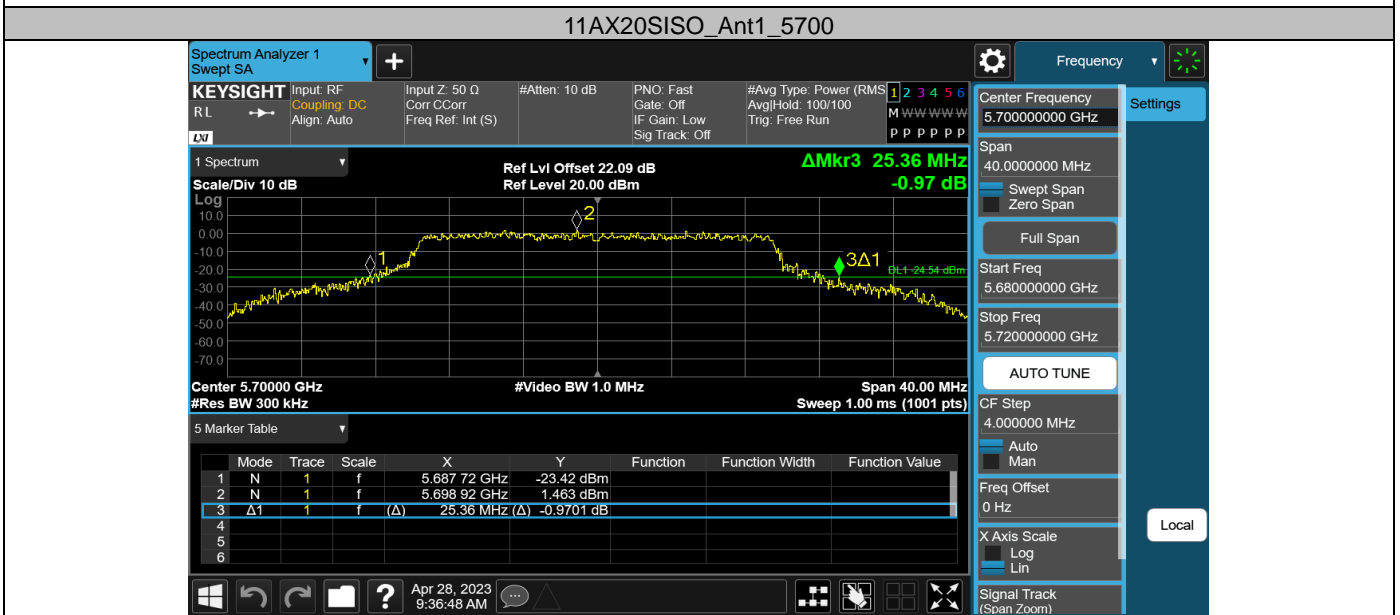

11AC20SISO\_Ant1\_5745

11AC20SISO\_Ant1\_5785

11AC20SISO\_Ant1\_5825

11AC40SISO\_Ant1\_5190

11AC40SISO\_Ant1\_5230

11AC40SISO\_Ant1\_5270

Appendix D: Occupied channel bandwidth  
Test Result

| Test Mode  | Antenna | Frequency [MHz] | OCB [MHz] | FL [MHz]  | FH [MHz]  | Limit [MHz] | Verdict |
|------------|---------|-----------------|-----------|-----------|-----------|-------------|---------|
| 11A        | Ant1    | 5180            | 17.025    | 5171.4456 | 5188.4706 | ---         | ---     |
|            |         | 5200            | 17.097    | 5191.4134 | 5208.5104 | ---         | ---     |
|            |         | 5240            | 17.255    | 5231.2715 | 5248.5265 | ---         | ---     |
|            |         | 5260            | 17.238    | 5251.2727 | 5268.5107 | ---         | ---     |
|            |         | 5300            | 17.285    | 5291.2379 | 5308.5229 | ---         | ---     |
|            |         | 5320            | 17.092    | 5311.4247 | 5328.5167 | ---         | ---     |
|            |         | 5500            | 17.220    | 5491.3504 | 5508.5704 | ---         | ---     |
|            |         | 5580            | 17.056    | 5571.3853 | 5588.4413 | ---         | ---     |
|            |         | 5700            | 17.176    | 5691.2916 | 5708.4676 | ---         | ---     |
|            |         | 5745            | 17.260    | 5736.1917 | 5753.4517 | ---         | ---     |
|            |         | 5785            | 17.243    | 5776.2483 | 5793.4913 | ---         | ---     |
| 5825       | 17.225  | 5816.3186       | 5833.5436 | ---       | ---       |             |         |
| 11N20SISO  | Ant1    | 5180            | 18.352    | 5170.7814 | 5189.1334 | ---         | ---     |
|            |         | 5200            | 18.355    | 5190.8343 | 5209.1893 | ---         | ---     |
|            |         | 5240            | 18.349    | 5230.8168 | 5249.1658 | ---         | ---     |
|            |         | 5260            | 18.321    | 5250.8206 | 5269.1416 | ---         | ---     |
|            |         | 5300            | 18.365    | 5290.7569 | 5309.1219 | ---         | ---     |
|            |         | 5320            | 18.384    | 5310.7888 | 5329.1728 | ---         | ---     |
|            |         | 5500            | 18.351    | 5490.8149 | 5509.1659 | ---         | ---     |
|            |         | 5580            | 18.308    | 5570.7960 | 5589.1040 | ---         | ---     |
|            |         | 5700            | 18.419    | 5690.7239 | 5709.1429 | ---         | ---     |
|            |         | 5745            | 18.407    | 5735.6969 | 5754.1039 | ---         | ---     |
|            |         | 5785            | 18.337    | 5775.7268 | 5794.0638 | ---         | ---     |
| 5825       | 18.326  | 5815.7551       | 5834.0811 | ---       | ---       |             |         |
| 11N40SISO  | Ant1    | 5190            | 37.409    | 5171.2744 | 5208.6834 | ---         | ---     |
|            |         | 5230            | 37.421    | 5211.3148 | 5248.7358 | ---         | ---     |
|            |         | 5270            | 37.242    | 5251.3103 | 5288.5523 | ---         | ---     |
|            |         | 5310            | 37.431    | 5291.1407 | 5328.5717 | ---         | ---     |
|            |         | 5510            | 37.456    | 5491.3351 | 5528.7911 | ---         | ---     |
|            |         | 5590            | 37.416    | 5571.1701 | 5608.5861 | ---         | ---     |
|            |         | 5670            | 37.174    | 5651.2772 | 5688.4512 | ---         | ---     |
|            |         | 5755            | 37.453    | 5735.9318 | 5773.3848 | ---         | ---     |
| 5795       | 37.539  | 5776.0096       | 5813.5486 | ---       | ---       |             |         |
| 11AC20SISO | Ant1    | 5180            | 18.368    | 5170.8350 | 5189.2030 | ---         | ---     |
|            |         | 5200            | 18.417    | 5190.8534 | 5209.2704 | ---         | ---     |
|            |         | 5240            | 18.337    | 5230.8439 | 5249.1809 | ---         | ---     |
|            |         | 5260            | 18.360    | 5250.7955 | 5269.1555 | ---         | ---     |
|            |         | 5300            | 18.429    | 5290.7708 | 5309.1998 | ---         | ---     |
|            |         | 5320            | 18.448    | 5310.7995 | 5329.2475 | ---         | ---     |
|            |         | 5500            | 18.300    | 5490.8123 | 5509.1123 | ---         | ---     |
|            |         | 5580            | 18.495    | 5570.7336 | 5589.2286 | ---         | ---     |
|            |         | 5700            | 18.324    | 5690.7609 | 5709.0849 | ---         | ---     |
|            |         | 5745            | 18.404    | 5735.7201 | 5754.1241 | ---         | ---     |
|            |         | 5785            | 18.351    | 5775.7288 | 5794.0798 | ---         | ---     |
| 5825       | 18.390  | 5815.7329       | 5834.1229 | ---       | ---       |             |         |
| 11AC40SISO | Ant1    | 5190            | 37.301    | 5171.3359 | 5208.6369 | ---         | ---     |
|            |         | 5230            | 37.244    | 5211.4084 | 5248.6524 | ---         | ---     |
|            |         | 5270            | 37.196    | 5251.3894 | 5288.5854 | ---         | ---     |
|            |         | 5310            | 37.200    | 5291.2830 | 5328.4830 | ---         | ---     |
|            |         | 5510            | 37.262    | 5491.3673 | 5528.6293 | ---         | ---     |
|            |         | 5590            | 37.404    | 5571.2423 | 5608.6463 | ---         | ---     |
|            |         | 5670            | 37.470    | 5651.1131 | 5688.5831 | ---         | ---     |
|            |         | 5755            | 37.325    | 5736.0965 | 5773.4215 | ---         | ---     |
| 5795       | 37.292  | 5776.1556       | 5813.4476 | ---       | ---       |             |         |
| 11AX20SISO | Ant1    | 5180            | 19.224    | 5170.3770 | 5189.6010 | ---         | ---     |