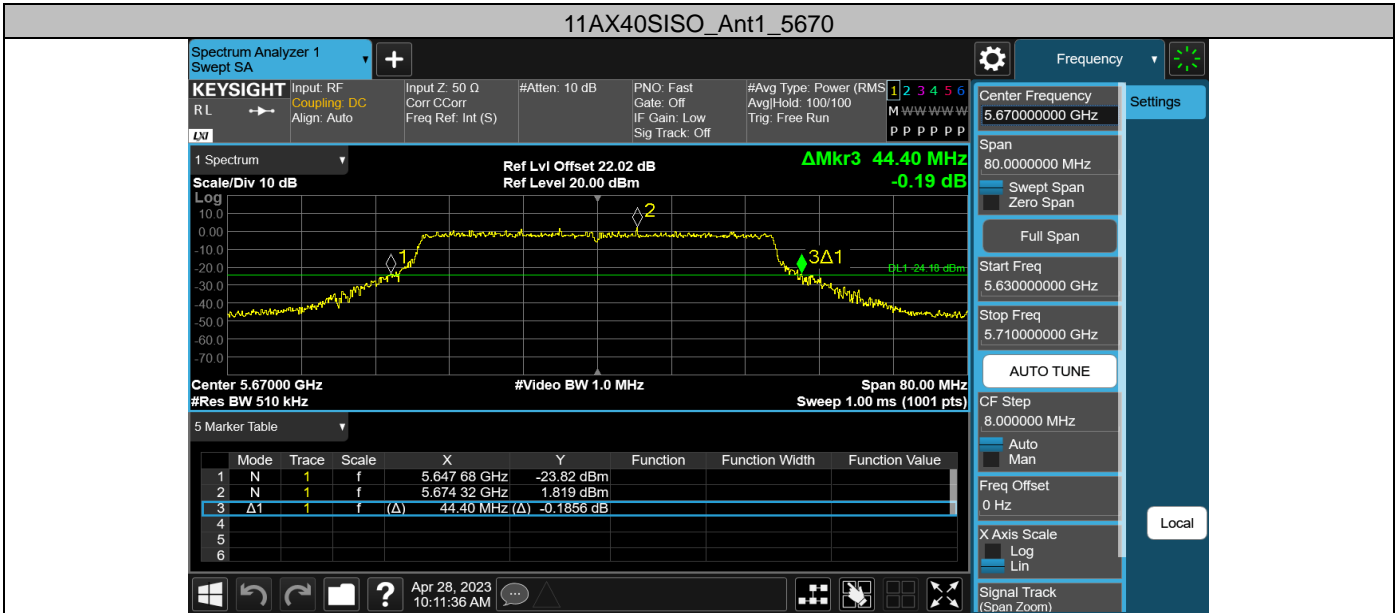

11AC20SISO\_Ant1\_5745

11AC20SISO\_Ant1\_5785

11AC20SISO\_Ant1\_5825

11AC40SISO\_Ant1\_5190

11AC40SISO\_Ant1\_5230

11AC40SISO\_Ant1\_5270

Appendix D: Occupied channel bandwidth  
Test Result

| Test Mode  | Antenna | Frequency [MHz] | OCB [MHz] | FL [MHz]  | FH [MHz]  | Limit [MHz] | Verdict |
|------------|---------|-----------------|-----------|-----------|-----------|-------------|---------|
| 11A        | Ant1    | 5180            | 17.025    | 5171.4456 | 5188.4706 | ---         | ---     |
|            |         | 5200            | 17.097    | 5191.4134 | 5208.5104 | ---         | ---     |
|            |         | 5240            | 17.255    | 5231.2715 | 5248.5265 | ---         | ---     |
|            |         | 5260            | 17.238    | 5251.2727 | 5268.5107 | ---         | ---     |
|            |         | 5300            | 17.285    | 5291.2379 | 5308.5229 | ---         | ---     |
|            |         | 5320            | 17.092    | 5311.4247 | 5328.5167 | ---         | ---     |
|            |         | 5500            | 17.220    | 5491.3504 | 5508.5704 | ---         | ---     |
|            |         | 5580            | 17.056    | 5571.3853 | 5588.4413 | ---         | ---     |
|            |         | 5700            | 17.176    | 5691.2916 | 5708.4676 | ---         | ---     |
|            |         | 5745            | 17.260    | 5736.1917 | 5753.4517 | ---         | ---     |
|            |         | 5785            | 17.243    | 5776.2483 | 5793.4913 | ---         | ---     |
| 5825       | 17.225  | 5816.3186       | 5833.5436 | ---       | ---       |             |         |
| 11N20SISO  | Ant1    | 5180            | 18.352    | 5170.7814 | 5189.1334 | ---         | ---     |
|            |         | 5200            | 18.355    | 5190.8343 | 5209.1893 | ---         | ---     |
|            |         | 5240            | 18.349    | 5230.8168 | 5249.1658 | ---         | ---     |
|            |         | 5260            | 18.321    | 5250.8206 | 5269.1416 | ---         | ---     |
|            |         | 5300            | 18.365    | 5290.7569 | 5309.1219 | ---         | ---     |
|            |         | 5320            | 18.384    | 5310.7888 | 5329.1728 | ---         | ---     |
|            |         | 5500            | 18.351    | 5490.8149 | 5509.1659 | ---         | ---     |
|            |         | 5580            | 18.308    | 5570.7960 | 5589.1040 | ---         | ---     |
|            |         | 5700            | 18.419    | 5690.7239 | 5709.1429 | ---         | ---     |
|            |         | 5745            | 18.407    | 5735.6969 | 5754.1039 | ---         | ---     |
|            |         | 5785            | 18.337    | 5775.7268 | 5794.0638 | ---         | ---     |
| 5825       | 18.326  | 5815.7551       | 5834.0811 | ---       | ---       |             |         |
| 11N40SISO  | Ant1    | 5190            | 37.409    | 5171.2744 | 5208.6834 | ---         | ---     |
|            |         | 5230            | 37.421    | 5211.3148 | 5248.7358 | ---         | ---     |
|            |         | 5270            | 37.242    | 5251.3103 | 5288.5523 | ---         | ---     |
|            |         | 5310            | 37.431    | 5291.1407 | 5328.5717 | ---         | ---     |
|            |         | 5510            | 37.456    | 5491.3351 | 5528.7911 | ---         | ---     |
|            |         | 5590            | 37.416    | 5571.1701 | 5608.5861 | ---         | ---     |
|            |         | 5670            | 37.174    | 5651.2772 | 5688.4512 | ---         | ---     |
|            |         | 5755            | 37.453    | 5735.9318 | 5773.3848 | ---         | ---     |
| 5795       | 37.539  | 5776.0096       | 5813.5486 | ---       | ---       |             |         |
| 11AC20SISO | Ant1    | 5180            | 18.368    | 5170.8350 | 5189.2030 | ---         | ---     |
|            |         | 5200            | 18.417    | 5190.8534 | 5209.2704 | ---         | ---     |
|            |         | 5240            | 18.337    | 5230.8439 | 5249.1809 | ---         | ---     |
|            |         | 5260            | 18.360    | 5250.7955 | 5269.1555 | ---         | ---     |
|            |         | 5300            | 18.429    | 5290.7708 | 5309.1998 | ---         | ---     |
|            |         | 5320            | 18.448    | 5310.7995 | 5329.2475 | ---         | ---     |
|            |         | 5500            | 18.300    | 5490.8123 | 5509.1123 | ---         | ---     |
|            |         | 5580            | 18.495    | 5570.7336 | 5589.2286 | ---         | ---     |
|            |         | 5700            | 18.324    | 5690.7609 | 5709.0849 | ---         | ---     |
|            |         | 5745            | 18.404    | 5735.7201 | 5754.1241 | ---         | ---     |
|            |         | 5785            | 18.351    | 5775.7288 | 5794.0798 | ---         | ---     |
| 5825       | 18.390  | 5815.7329       | 5834.1229 | ---       | ---       |             |         |
| 11AC40SISO | Ant1    | 5190            | 37.301    | 5171.3359 | 5208.6369 | ---         | ---     |
|            |         | 5230            | 37.244    | 5211.4084 | 5248.6524 | ---         | ---     |
|            |         | 5270            | 37.196    | 5251.3894 | 5288.5854 | ---         | ---     |
|            |         | 5310            | 37.200    | 5291.2830 | 5328.4830 | ---         | ---     |
|            |         | 5510            | 37.262    | 5491.3673 | 5528.6293 | ---         | ---     |
|            |         | 5590            | 37.404    | 5571.2423 | 5608.6463 | ---         | ---     |
|            |         | 5670            | 37.470    | 5651.1131 | 5688.5831 | ---         | ---     |
|            |         | 5755            | 37.325    | 5736.0965 | 5773.4215 | ---         | ---     |
| 5795       | 37.292  | 5776.1556       | 5813.4476 | ---       | ---       |             |         |
| 11AX20SISO | Ant1    | 5180            | 19.224    | 5170.3770 | 5189.6010 | ---         | ---     |