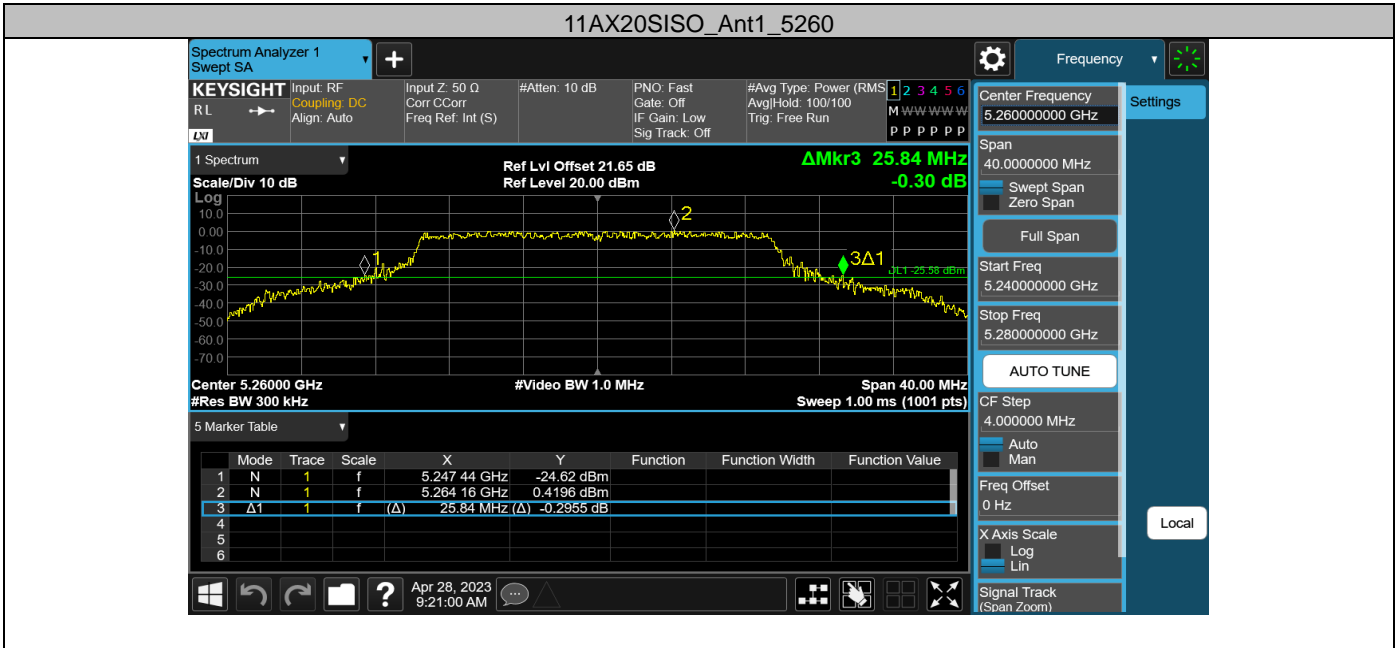

11AC20SISO\_Ant1\_5745

11AC20SISO\_Ant1\_5785

11AC20SISO\_Ant1\_5825

11AC40SISO\_Ant1\_5190

11AC40SISO\_Ant1\_5230

11AC40SISO\_Ant1\_5270

Appendix D: Occupied channel bandwidth  
Test Result

| Test Mode  | Antenna | Frequency [MHz] | OCB [MHz] | FL [MHz]  | FH [MHz]  | Limit [MHz] | Verdict |
|------------|---------|-----------------|-----------|-----------|-----------|-------------|---------|
| 11A        | Ant1    | 5180            | 17.025    | 5171.4456 | 5188.4706 | ---         | ---     |
|            |         | 5200            | 17.097    | 5191.4134 | 5208.5104 | ---         | ---     |
|            |         | 5240            | 17.255    | 5231.2715 | 5248.5265 | ---         | ---     |
|            |         | 5260            | 17.238    | 5251.2727 | 5268.5107 | ---         | ---     |
|            |         | 5300            | 17.285    | 5291.2379 | 5308.5229 | ---         | ---     |
|            |         | 5320            | 17.092    | 5311.4247 | 5328.5167 | ---         | ---     |
|            |         | 5500            | 17.220    | 5491.3504 | 5508.5704 | ---         | ---     |
|            |         | 5580            | 17.056    | 5571.3853 | 5588.4413 | ---         | ---     |
|            |         | 5700            | 17.176    | 5691.2916 | 5708.4676 | ---         | ---     |
|            |         | 5745            | 17.260    | 5736.1917 | 5753.4517 | ---         | ---     |
|            |         | 5785            | 17.243    | 5776.2483 | 5793.4913 | ---         | ---     |
| 5825       | 17.225  | 5816.3186       | 5833.5436 | ---       | ---       |             |         |
| 11N20SISO  | Ant1    | 5180            | 18.352    | 5170.7814 | 5189.1334 | ---         | ---     |
|            |         | 5200            | 18.355    | 5190.8343 | 5209.1893 | ---         | ---     |
|            |         | 5240            | 18.349    | 5230.8168 | 5249.1658 | ---         | ---     |
|            |         | 5260            | 18.321    | 5250.8206 | 5269.1416 | ---         | ---     |
|            |         | 5300            | 18.365    | 5290.7569 | 5309.1219 | ---         | ---     |
|            |         | 5320            | 18.384    | 5310.7888 | 5329.1728 | ---         | ---     |
|            |         | 5500            | 18.351    | 5490.8149 | 5509.1659 | ---         | ---     |
|            |         | 5580            | 18.308    | 5570.7960 | 5589.1040 | ---         | ---     |
|            |         | 5700            | 18.419    | 5690.7239 | 5709.1429 | ---         | ---     |
|            |         | 5745            | 18.407    | 5735.6969 | 5754.1039 | ---         | ---     |
|            |         | 5785            | 18.337    | 5775.7268 | 5794.0638 | ---         | ---     |
| 5825       | 18.326  | 5815.7551       | 5834.0811 | ---       | ---       |             |         |
| 11N40SISO  | Ant1    | 5190            | 37.409    | 5171.2744 | 5208.6834 | ---         | ---     |
|            |         | 5230            | 37.421    | 5211.3148 | 5248.7358 | ---         | ---     |
|            |         | 5270            | 37.242    | 5251.3103 | 5288.5523 | ---         | ---     |
|            |         | 5310            | 37.431    | 5291.1407 | 5328.5717 | ---         | ---     |
|            |         | 5510            | 37.456    | 5491.3351 | 5528.7911 | ---         | ---     |
|            |         | 5590            | 37.416    | 5571.1701 | 5608.5861 | ---         | ---     |
|            |         | 5670            | 37.174    | 5651.2772 | 5688.4512 | ---         | ---     |
|            |         | 5755            | 37.453    | 5735.9318 | 5773.3848 | ---         | ---     |
| 5795       | 37.539  | 5776.0096       | 5813.5486 | ---       | ---       |             |         |
| 11AC20SISO | Ant1    | 5180            | 18.368    | 5170.8350 | 5189.2030 | ---         | ---     |
|            |         | 5200            | 18.417    | 5190.8534 | 5209.2704 | ---         | ---     |
|            |         | 5240            | 18.337    | 5230.8439 | 5249.1809 | ---         | ---     |
|            |         | 5260            | 18.360    | 5250.7955 | 5269.1555 | ---         | ---     |
|            |         | 5300            | 18.429    | 5290.7708 | 5309.1998 | ---         | ---     |
|            |         | 5320            | 18.448    | 5310.7995 | 5329.2475 | ---         | ---     |
|            |         | 5500            | 18.300    | 5490.8123 | 5509.1123 | ---         | ---     |
|            |         | 5580            | 18.495    | 5570.7336 | 5589.2286 | ---         | ---     |
|            |         | 5700            | 18.324    | 5690.7609 | 5709.0849 | ---         | ---     |
|            |         | 5745            | 18.404    | 5735.7201 | 5754.1241 | ---         | ---     |
|            |         | 5785            | 18.351    | 5775.7288 | 5794.0798 | ---         | ---     |
| 5825       | 18.390  | 5815.7329       | 5834.1229 | ---       | ---       |             |         |
| 11AC40SISO | Ant1    | 5190            | 37.301    | 5171.3359 | 5208.6369 | ---         | ---     |
|            |         | 5230            | 37.244    | 5211.4084 | 5248.6524 | ---         | ---     |
|            |         | 5270            | 37.196    | 5251.3894 | 5288.5854 | ---         | ---     |
|            |         | 5310            | 37.200    | 5291.2830 | 5328.4830 | ---         | ---     |
|            |         | 5510            | 37.262    | 5491.3673 | 5528.6293 | ---         | ---     |
|            |         | 5590            | 37.404    | 5571.2423 | 5608.6463 | ---         | ---     |
|            |         | 5670            | 37.470    | 5651.1131 | 5688.5831 | ---         | ---     |
|            |         | 5755            | 37.325    | 5736.0965 | 5773.4215 | ---         | ---     |
| 5795       | 37.292  | 5776.1556       | 5813.4476 | ---       | ---       |             |         |
| 11AX20SISO | Ant1    | 5180            | 19.224    | 5170.3770 | 5189.6010 | ---         | ---     |