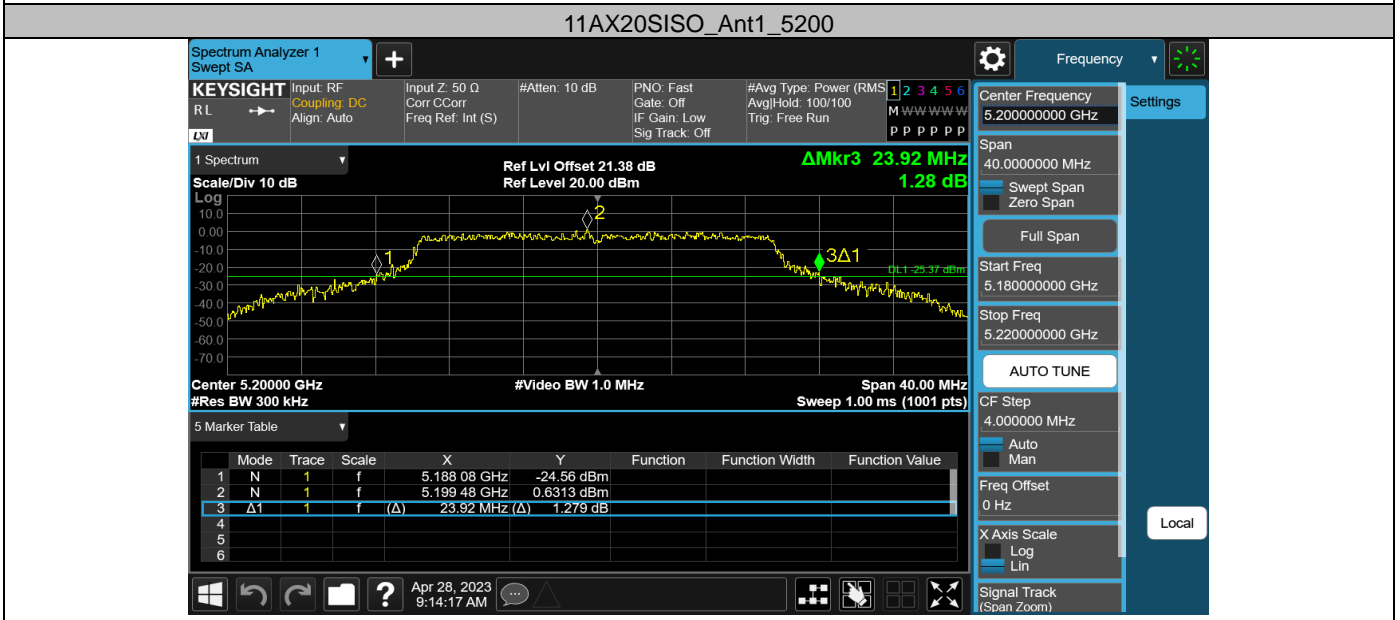

11AC20SISO\_Ant1\_5745

11AC20SISO\_Ant1\_5785

11AC20SISO\_Ant1\_5825

11AC40SISO\_Ant1\_5190

11AC40SISO\_Ant1\_5230

11AC40SISO\_Ant1\_5270

Appendix D: Occupied channel bandwidth  
Test Result

| Test Mode  | Antenna | Frequency [MHz] | OCB [MHz] | FL [MHz]  | FH [MHz]  | Limit [MHz] | Verdict |
|------------|---------|-----------------|-----------|-----------|-----------|-------------|---------|
| 11A        | Ant1    | 5180            | 17.025    | 5171.4456 | 5188.4706 | ---         | ---     |
|            |         | 5200            | 17.097    | 5191.4134 | 5208.5104 | ---         | ---     |
|            |         | 5240            | 17.255    | 5231.2715 | 5248.5265 | ---         | ---     |
|            |         | 5260            | 17.238    | 5251.2727 | 5268.5107 | ---         | ---     |
|            |         | 5300            | 17.285    | 5291.2379 | 5308.5229 | ---         | ---     |
|            |         | 5320            | 17.092    | 5311.4247 | 5328.5167 | ---         | ---     |
|            |         | 5500            | 17.220    | 5491.3504 | 5508.5704 | ---         | ---     |
|            |         | 5580            | 17.056    | 5571.3853 | 5588.4413 | ---         | ---     |
|            |         | 5700            | 17.176    | 5691.2916 | 5708.4676 | ---         | ---     |
|            |         | 5745            | 17.260    | 5736.1917 | 5753.4517 | ---         | ---     |
|            |         | 5785            | 17.243    | 5776.2483 | 5793.4913 | ---         | ---     |
| 5825       | 17.225  | 5816.3186       | 5833.5436 | ---       | ---       |             |         |
| 11N20SISO  | Ant1    | 5180            | 18.352    | 5170.7814 | 5189.1334 | ---         | ---     |
|            |         | 5200            | 18.355    | 5190.8343 | 5209.1893 | ---         | ---     |
|            |         | 5240            | 18.349    | 5230.8168 | 5249.1658 | ---         | ---     |
|            |         | 5260            | 18.321    | 5250.8206 | 5269.1416 | ---         | ---     |
|            |         | 5300            | 18.365    | 5290.7569 | 5309.1219 | ---         | ---     |
|            |         | 5320            | 18.384    | 5310.7888 | 5329.1728 | ---         | ---     |
|            |         | 5500            | 18.351    | 5490.8149 | 5509.1659 | ---         | ---     |
|            |         | 5580            | 18.308    | 5570.7960 | 5589.1040 | ---         | ---     |
|            |         | 5700            | 18.419    | 5690.7239 | 5709.1429 | ---         | ---     |
|            |         | 5745            | 18.407    | 5735.6969 | 5754.1039 | ---         | ---     |
|            |         | 5785            | 18.337    | 5775.7268 | 5794.0638 | ---         | ---     |
| 5825       | 18.326  | 5815.7551       | 5834.0811 | ---       | ---       |             |         |
| 11N40SISO  | Ant1    | 5190            | 37.409    | 5171.2744 | 5208.6834 | ---         | ---     |
|            |         | 5230            | 37.421    | 5211.3148 | 5248.7358 | ---         | ---     |
|            |         | 5270            | 37.242    | 5251.3103 | 5288.5523 | ---         | ---     |
|            |         | 5310            | 37.431    | 5291.1407 | 5328.5717 | ---         | ---     |
|            |         | 5510            | 37.456    | 5491.3351 | 5528.7911 | ---         | ---     |
|            |         | 5590            | 37.416    | 5571.1701 | 5608.5861 | ---         | ---     |
|            |         | 5670            | 37.174    | 5651.2772 | 5688.4512 | ---         | ---     |
|            |         | 5755            | 37.453    | 5735.9318 | 5773.3848 | ---         | ---     |
| 5795       | 37.539  | 5776.0096       | 5813.5486 | ---       | ---       |             |         |
| 11AC20SISO | Ant1    | 5180            | 18.368    | 5170.8350 | 5189.2030 | ---         | ---     |
|            |         | 5200            | 18.417    | 5190.8534 | 5209.2704 | ---         | ---     |
|            |         | 5240            | 18.337    | 5230.8439 | 5249.1809 | ---         | ---     |
|            |         | 5260            | 18.360    | 5250.7955 | 5269.1555 | ---         | ---     |
|            |         | 5300            | 18.429    | 5290.7708 | 5309.1998 | ---         | ---     |
|            |         | 5320            | 18.448    | 5310.7995 | 5329.2475 | ---         | ---     |
|            |         | 5500            | 18.300    | 5490.8123 | 5509.1123 | ---         | ---     |
|            |         | 5580            | 18.495    | 5570.7336 | 5589.2286 | ---         | ---     |
|            |         | 5700            | 18.324    | 5690.7609 | 5709.0849 | ---         | ---     |
|            |         | 5745            | 18.404    | 5735.7201 | 5754.1241 | ---         | ---     |
|            |         | 5785            | 18.351    | 5775.7288 | 5794.0798 | ---         | ---     |
| 5825       | 18.390  | 5815.7329       | 5834.1229 | ---       | ---       |             |         |
| 11AC40SISO | Ant1    | 5190            | 37.301    | 5171.3359 | 5208.6369 | ---         | ---     |
|            |         | 5230            | 37.244    | 5211.4084 | 5248.6524 | ---         | ---     |
|            |         | 5270            | 37.196    | 5251.3894 | 5288.5854 | ---         | ---     |
|            |         | 5310            | 37.200    | 5291.2830 | 5328.4830 | ---         | ---     |
|            |         | 5510            | 37.262    | 5491.3673 | 5528.6293 | ---         | ---     |
|            |         | 5590            | 37.404    | 5571.2423 | 5608.6463 | ---         | ---     |
|            |         | 5670            | 37.470    | 5651.1131 | 5688.5831 | ---         | ---     |
|            |         | 5755            | 37.325    | 5736.0965 | 5773.4215 | ---         | ---     |
| 5795       | 37.292  | 5776.1556       | 5813.4476 | ---       | ---       |             |         |
| 11AX20SISO | Ant1    | 5180            | 19.224    | 5170.3770 | 5189.6010 | ---         | ---     |