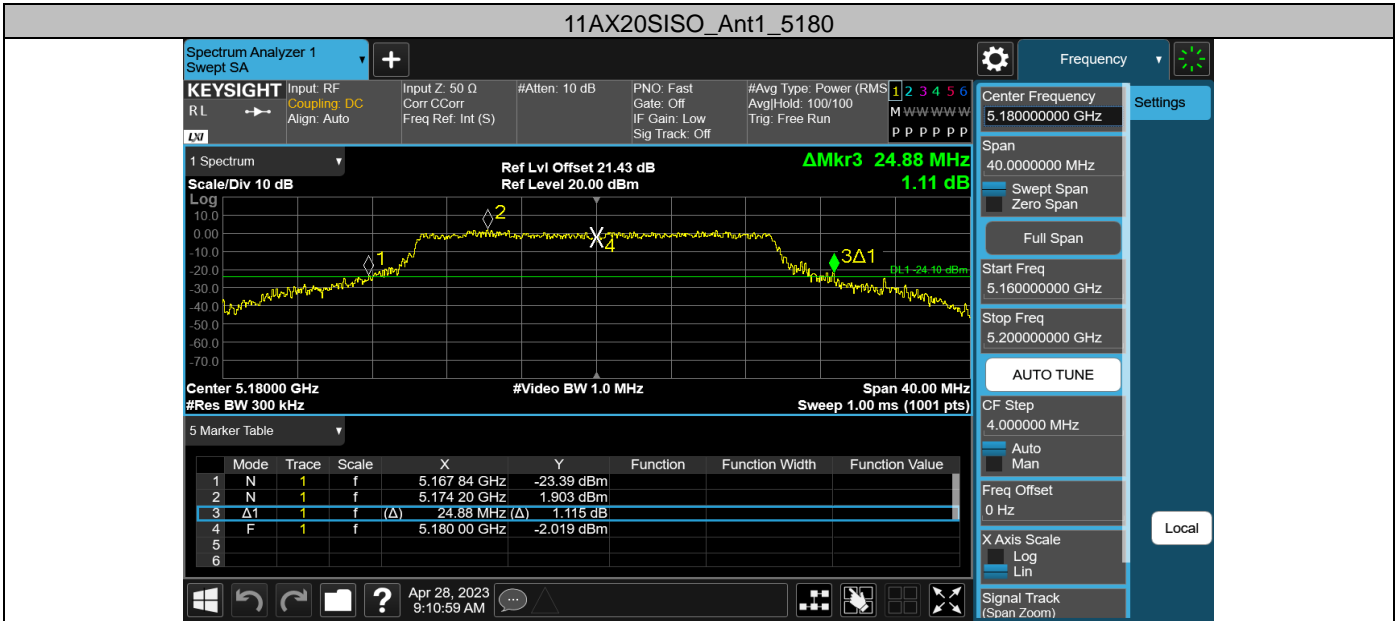

11AC20SISO\_Ant1\_5745

11AC20SISO\_Ant1\_5785

11AC20SISO\_Ant1\_5825

11AC40SISO\_Ant1\_5190

11AC40SISO\_Ant1\_5230

11AC40SISO\_Ant1\_5270

Appendix D: Occupied channel bandwidth  
Test Result

| Test Mode  | Antenna | Frequency [MHz] | OCB [MHz] | FL [MHz]  | FH [MHz]  | Limit [MHz] | Verdict |
|------------|---------|-----------------|-----------|-----------|-----------|-------------|---------|
| 11A        | Ant1    | 5180            | 17.025    | 5171.4456 | 5188.4706 | ---         | ---     |
|            |         | 5200            | 17.097    | 5191.4134 | 5208.5104 | ---         | ---     |
|            |         | 5240            | 17.255    | 5231.2715 | 5248.5265 | ---         | ---     |
|            |         | 5260            | 17.238    | 5251.2727 | 5268.5107 | ---         | ---     |
|            |         | 5300            | 17.285    | 5291.2379 | 5308.5229 | ---         | ---     |
|            |         | 5320            | 17.092    | 5311.4247 | 5328.5167 | ---         | ---     |
|            |         | 5500            | 17.220    | 5491.3504 | 5508.5704 | ---         | ---     |
|            |         | 5580            | 17.056    | 5571.3853 | 5588.4413 | ---         | ---     |
|            |         | 5700            | 17.176    | 5691.2916 | 5708.4676 | ---         | ---     |
|            |         | 5745            | 17.260    | 5736.1917 | 5753.4517 | ---         | ---     |
|            |         | 5785            | 17.243    | 5776.2483 | 5793.4913 | ---         | ---     |
| 5825       | 17.225  | 5816.3186       | 5833.5436 | ---       | ---       |             |         |
| 11N20SISO  | Ant1    | 5180            | 18.352    | 5170.7814 | 5189.1334 | ---         | ---     |
|            |         | 5200            | 18.355    | 5190.8343 | 5209.1893 | ---         | ---     |
|            |         | 5240            | 18.349    | 5230.8168 | 5249.1658 | ---         | ---     |
|            |         | 5260            | 18.321    | 5250.8206 | 5269.1416 | ---         | ---     |
|            |         | 5300            | 18.365    | 5290.7569 | 5309.1219 | ---         | ---     |
|            |         | 5320            | 18.384    | 5310.7888 | 5329.1728 | ---         | ---     |
|            |         | 5500            | 18.351    | 5490.8149 | 5509.1659 | ---         | ---     |
|            |         | 5580            | 18.308    | 5570.7960 | 5589.1040 | ---         | ---     |
|            |         | 5700            | 18.419    | 5690.7239 | 5709.1429 | ---         | ---     |
|            |         | 5745            | 18.407    | 5735.6969 | 5754.1039 | ---         | ---     |
|            |         | 5785            | 18.337    | 5775.7268 | 5794.0638 | ---         | ---     |
| 5825       | 18.326  | 5815.7551       | 5834.0811 | ---       | ---       |             |         |
| 11N40SISO  | Ant1    | 5190            | 37.409    | 5171.2744 | 5208.6834 | ---         | ---     |
|            |         | 5230            | 37.421    | 5211.3148 | 5248.7358 | ---         | ---     |
|            |         | 5270            | 37.242    | 5251.3103 | 5288.5523 | ---         | ---     |
|            |         | 5310            | 37.431    | 5291.1407 | 5328.5717 | ---         | ---     |
|            |         | 5510            | 37.456    | 5491.3351 | 5528.7911 | ---         | ---     |
|            |         | 5590            | 37.416    | 5571.1701 | 5608.5861 | ---         | ---     |
|            |         | 5670            | 37.174    | 5651.2772 | 5688.4512 | ---         | ---     |
|            |         | 5755            | 37.453    | 5735.9318 | 5773.3848 | ---         | ---     |
| 5795       | 37.539  | 5776.0096       | 5813.5486 | ---       | ---       |             |         |
| 11AC20SISO | Ant1    | 5180            | 18.368    | 5170.8350 | 5189.2030 | ---         | ---     |
|            |         | 5200            | 18.417    | 5190.8534 | 5209.2704 | ---         | ---     |
|            |         | 5240            | 18.337    | 5230.8439 | 5249.1809 | ---         | ---     |
|            |         | 5260            | 18.360    | 5250.7955 | 5269.1555 | ---         | ---     |
|            |         | 5300            | 18.429    | 5290.7708 | 5309.1998 | ---         | ---     |
|            |         | 5320            | 18.448    | 5310.7995 | 5329.2475 | ---         | ---     |
|            |         | 5500            | 18.300    | 5490.8123 | 5509.1123 | ---         | ---     |
|            |         | 5580            | 18.495    | 5570.7336 | 5589.2286 | ---         | ---     |
|            |         | 5700            | 18.324    | 5690.7609 | 5709.0849 | ---         | ---     |
|            |         | 5745            | 18.404    | 5735.7201 | 5754.1241 | ---         | ---     |
|            |         | 5785            | 18.351    | 5775.7288 | 5794.0798 | ---         | ---     |
| 5825       | 18.390  | 5815.7329       | 5834.1229 | ---       | ---       |             |         |
| 11AC40SISO | Ant1    | 5190            | 37.301    | 5171.3359 | 5208.6369 | ---         | ---     |
|            |         | 5230            | 37.244    | 5211.4084 | 5248.6524 | ---         | ---     |
|            |         | 5270            | 37.196    | 5251.3894 | 5288.5854 | ---         | ---     |
|            |         | 5310            | 37.200    | 5291.2830 | 5328.4830 | ---         | ---     |
|            |         | 5510            | 37.262    | 5491.3673 | 5528.6293 | ---         | ---     |
|            |         | 5590            | 37.404    | 5571.2423 | 5608.6463 | ---         | ---     |
|            |         | 5670            | 37.470    | 5651.1131 | 5688.5831 | ---         | ---     |
|            |         | 5755            | 37.325    | 5736.0965 | 5773.4215 | ---         | ---     |
| 5795       | 37.292  | 5776.1556       | 5813.4476 | ---       | ---       |             |         |
| 11AX20SISO | Ant1    | 5180            | 19.224    | 5170.3770 | 5189.6010 | ---         | ---     |