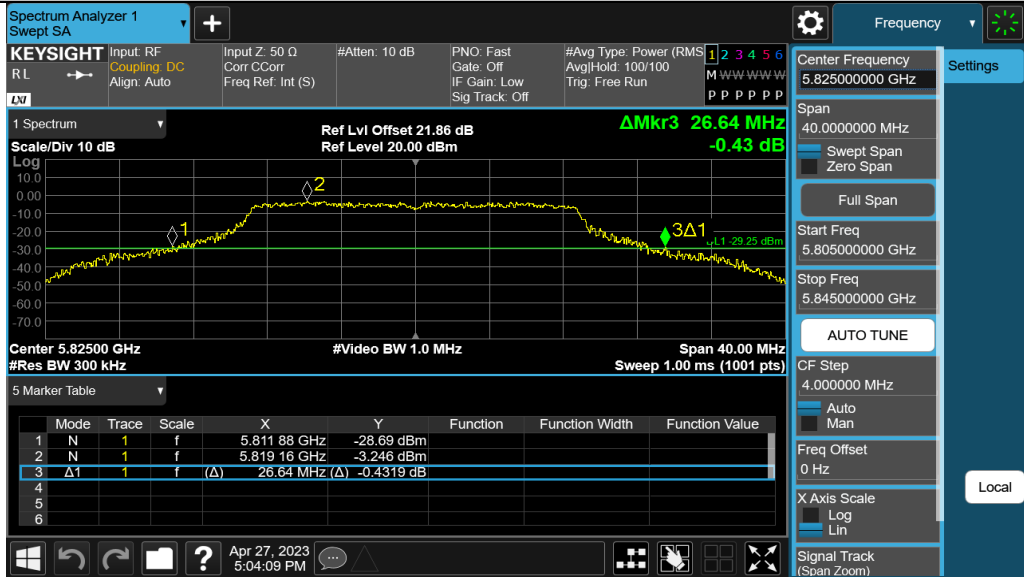

11AC20SISO\_Ant1\_5745

11AC20SISO\_Ant1\_5785

11AC20SISO\_Ant1\_5825

11AC40SISO\_Ant1\_5190

11AC40SISO\_Ant1\_5230

11AC40SISO\_Ant1\_5270

Appendix D: Occupied channel bandwidth  
Test Result

| Test Mode  | Antenna | Frequency [MHz] | OCB [MHz] | FL [MHz]  | FH [MHz]  | Limit [MHz] | Verdict |
|------------|---------|-----------------|-----------|-----------|-----------|-------------|---------|
| 11A        | Ant1    | 5180            | 17.025    | 5171.4456 | 5188.4706 | ---         | ---     |
|            |         | 5200            | 17.097    | 5191.4134 | 5208.5104 | ---         | ---     |
|            |         | 5240            | 17.255    | 5231.2715 | 5248.5265 | ---         | ---     |
|            |         | 5260            | 17.238    | 5251.2727 | 5268.5107 | ---         | ---     |
|            |         | 5300            | 17.285    | 5291.2379 | 5308.5229 | ---         | ---     |
|            |         | 5320            | 17.092    | 5311.4247 | 5328.5167 | ---         | ---     |
|            |         | 5500            | 17.220    | 5491.3504 | 5508.5704 | ---         | ---     |
|            |         | 5580            | 17.056    | 5571.3853 | 5588.4413 | ---         | ---     |
|            |         | 5700            | 17.176    | 5691.2916 | 5708.4676 | ---         | ---     |
|            |         | 5745            | 17.260    | 5736.1917 | 5753.4517 | ---         | ---     |
|            |         | 5785            | 17.243    | 5776.2483 | 5793.4913 | ---         | ---     |
| 5825       | 17.225  | 5816.3186       | 5833.5436 | ---       | ---       |             |         |
| 11N20SISO  | Ant1    | 5180            | 18.352    | 5170.7814 | 5189.1334 | ---         | ---     |
|            |         | 5200            | 18.355    | 5190.8343 | 5209.1893 | ---         | ---     |
|            |         | 5240            | 18.349    | 5230.8168 | 5249.1658 | ---         | ---     |
|            |         | 5260            | 18.321    | 5250.8206 | 5269.1416 | ---         | ---     |
|            |         | 5300            | 18.365    | 5290.7569 | 5309.1219 | ---         | ---     |
|            |         | 5320            | 18.384    | 5310.7888 | 5329.1728 | ---         | ---     |
|            |         | 5500            | 18.351    | 5490.8149 | 5509.1659 | ---         | ---     |
|            |         | 5580            | 18.308    | 5570.7960 | 5589.1040 | ---         | ---     |
|            |         | 5700            | 18.419    | 5690.7239 | 5709.1429 | ---         | ---     |
|            |         | 5745            | 18.407    | 5735.6969 | 5754.1039 | ---         | ---     |
|            |         | 5785            | 18.337    | 5775.7268 | 5794.0638 | ---         | ---     |
| 5825       | 18.326  | 5815.7551       | 5834.0811 | ---       | ---       |             |         |
| 11N40SISO  | Ant1    | 5190            | 37.409    | 5171.2744 | 5208.6834 | ---         | ---     |
|            |         | 5230            | 37.421    | 5211.3148 | 5248.7358 | ---         | ---     |
|            |         | 5270            | 37.242    | 5251.3103 | 5288.5523 | ---         | ---     |
|            |         | 5310            | 37.431    | 5291.1407 | 5328.5717 | ---         | ---     |
|            |         | 5510            | 37.456    | 5491.3351 | 5528.7911 | ---         | ---     |
|            |         | 5590            | 37.416    | 5571.1701 | 5608.5861 | ---         | ---     |
|            |         | 5670            | 37.174    | 5651.2772 | 5688.4512 | ---         | ---     |
|            |         | 5755            | 37.453    | 5735.9318 | 5773.3848 | ---         | ---     |
| 5795       | 37.539  | 5776.0096       | 5813.5486 | ---       | ---       |             |         |
| 11AC20SISO | Ant1    | 5180            | 18.368    | 5170.8350 | 5189.2030 | ---         | ---     |
|            |         | 5200            | 18.417    | 5190.8534 | 5209.2704 | ---         | ---     |
|            |         | 5240            | 18.337    | 5230.8439 | 5249.1809 | ---         | ---     |
|            |         | 5260            | 18.360    | 5250.7955 | 5269.1555 | ---         | ---     |
|            |         | 5300            | 18.429    | 5290.7708 | 5309.1998 | ---         | ---     |
|            |         | 5320            | 18.448    | 5310.7995 | 5329.2475 | ---         | ---     |
|            |         | 5500            | 18.300    | 5490.8123 | 5509.1123 | ---         | ---     |
|            |         | 5580            | 18.495    | 5570.7336 | 5589.2286 | ---         | ---     |
|            |         | 5700            | 18.324    | 5690.7609 | 5709.0849 | ---         | ---     |
|            |         | 5745            | 18.404    | 5735.7201 | 5754.1241 | ---         | ---     |
|            |         | 5785            | 18.351    | 5775.7288 | 5794.0798 | ---         | ---     |
| 5825       | 18.390  | 5815.7329       | 5834.1229 | ---       | ---       |             |         |
| 11AC40SISO | Ant1    | 5190            | 37.301    | 5171.3359 | 5208.6369 | ---         | ---     |
|            |         | 5230            | 37.244    | 5211.4084 | 5248.6524 | ---         | ---     |
|            |         | 5270            | 37.196    | 5251.3894 | 5288.5854 | ---         | ---     |
|            |         | 5310            | 37.200    | 5291.2830 | 5328.4830 | ---         | ---     |
|            |         | 5510            | 37.262    | 5491.3673 | 5528.6293 | ---         | ---     |
|            |         | 5590            | 37.404    | 5571.2423 | 5608.6463 | ---         | ---     |
|            |         | 5670            | 37.470    | 5651.1131 | 5688.5831 | ---         | ---     |
|            |         | 5755            | 37.325    | 5736.0965 | 5773.4215 | ---         | ---     |
| 5795       | 37.292  | 5776.1556       | 5813.4476 | ---       | ---       |             |         |
| 11AX20SISO | Ant1    | 5180            | 19.224    | 5170.3770 | 5189.6010 | ---         | ---     |