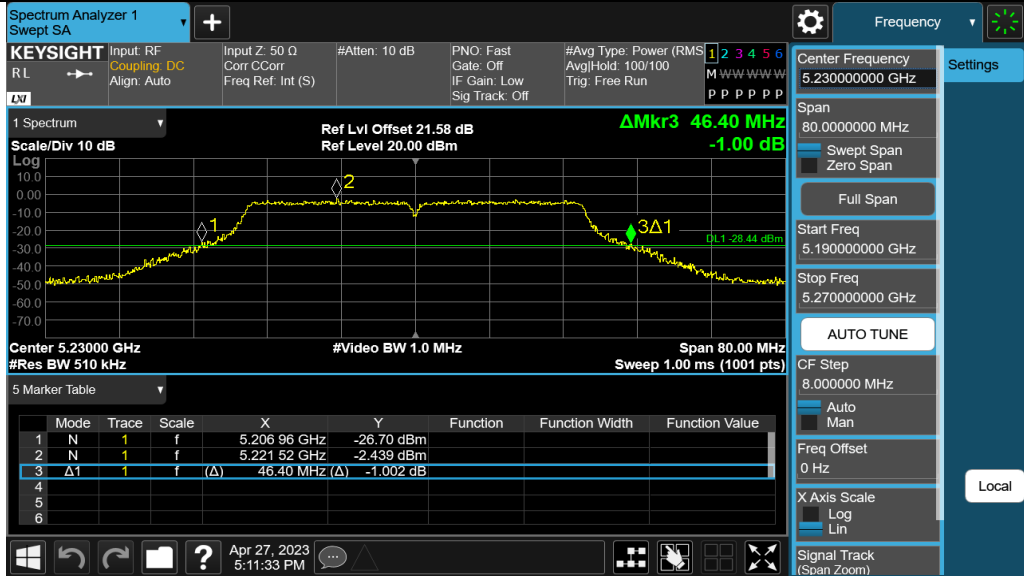

11AC20SISO\_Ant1\_5745

11AC20SISO\_Ant1\_5785

11AC20SISO\_Ant1\_5825

11AC40SISO\_Ant1\_5190

11AC40SISO\_Ant1\_5230

11AC40SISO\_Ant1\_5270

Appendix D: Occupied channel bandwidth  
Test Result

| Test Mode  | Antenna | Frequency [MHz] | OCB [MHz] | FL [MHz]  | FH [MHz]  | Limit [MHz] | Verdict |
|------------|---------|-----------------|-----------|-----------|-----------|-------------|---------|
| 11A        | Ant1    | 5180            | 17.025    | 5171.4456 | 5188.4706 | ---         | ---     |
|            |         | 5200            | 17.097    | 5191.4134 | 5208.5104 | ---         | ---     |
|            |         | 5240            | 17.255    | 5231.2715 | 5248.5265 | ---         | ---     |
|            |         | 5260            | 17.238    | 5251.2727 | 5268.5107 | ---         | ---     |
|            |         | 5300            | 17.285    | 5291.2379 | 5308.5229 | ---         | ---     |
|            |         | 5320            | 17.092    | 5311.4247 | 5328.5167 | ---         | ---     |
|            |         | 5500            | 17.220    | 5491.3504 | 5508.5704 | ---         | ---     |
|            |         | 5580            | 17.056    | 5571.3853 | 5588.4413 | ---         | ---     |
|            |         | 5700            | 17.176    | 5691.2916 | 5708.4676 | ---         | ---     |
|            |         | 5745            | 17.260    | 5736.1917 | 5753.4517 | ---         | ---     |
|            |         | 5785            | 17.243    | 5776.2483 | 5793.4913 | ---         | ---     |
| 5825       | 17.225  | 5816.3186       | 5833.5436 | ---       | ---       |             |         |
| 11N20SISO  | Ant1    | 5180            | 18.352    | 5170.7814 | 5189.1334 | ---         | ---     |
|            |         | 5200            | 18.355    | 5190.8343 | 5209.1893 | ---         | ---     |
|            |         | 5240            | 18.349    | 5230.8168 | 5249.1658 | ---         | ---     |
|            |         | 5260            | 18.321    | 5250.8206 | 5269.1416 | ---         | ---     |
|            |         | 5300            | 18.365    | 5290.7569 | 5309.1219 | ---         | ---     |
|            |         | 5320            | 18.384    | 5310.7888 | 5329.1728 | ---         | ---     |
|            |         | 5500            | 18.351    | 5490.8149 | 5509.1659 | ---         | ---     |
|            |         | 5580            | 18.308    | 5570.7960 | 5589.1040 | ---         | ---     |
|            |         | 5700            | 18.419    | 5690.7239 | 5709.1429 | ---         | ---     |
|            |         | 5745            | 18.407    | 5735.6969 | 5754.1039 | ---         | ---     |
|            |         | 5785            | 18.337    | 5775.7268 | 5794.0638 | ---         | ---     |
| 5825       | 18.326  | 5815.7551       | 5834.0811 | ---       | ---       |             |         |
| 11N40SISO  | Ant1    | 5190            | 37.409    | 5171.2744 | 5208.6834 | ---         | ---     |
|            |         | 5230            | 37.421    | 5211.3148 | 5248.7358 | ---         | ---     |
|            |         | 5270            | 37.242    | 5251.3103 | 5288.5523 | ---         | ---     |
|            |         | 5310            | 37.431    | 5291.1407 | 5328.5717 | ---         | ---     |
|            |         | 5510            | 37.456    | 5491.3351 | 5528.7911 | ---         | ---     |
|            |         | 5590            | 37.416    | 5571.1701 | 5608.5861 | ---         | ---     |
|            |         | 5670            | 37.174    | 5651.2772 | 5688.4512 | ---         | ---     |
|            |         | 5755            | 37.453    | 5735.9318 | 5773.3848 | ---         | ---     |
| 5795       | 37.539  | 5776.0096       | 5813.5486 | ---       | ---       |             |         |
| 11AC20SISO | Ant1    | 5180            | 18.368    | 5170.8350 | 5189.2030 | ---         | ---     |
|            |         | 5200            | 18.417    | 5190.8534 | 5209.2704 | ---         | ---     |
|            |         | 5240            | 18.337    | 5230.8439 | 5249.1809 | ---         | ---     |
|            |         | 5260            | 18.360    | 5250.7955 | 5269.1555 | ---         | ---     |
|            |         | 5300            | 18.429    | 5290.7708 | 5309.1998 | ---         | ---     |
|            |         | 5320            | 18.448    | 5310.7995 | 5329.2475 | ---         | ---     |
|            |         | 5500            | 18.300    | 5490.8123 | 5509.1123 | ---         | ---     |
|            |         | 5580            | 18.495    | 5570.7336 | 5589.2286 | ---         | ---     |
|            |         | 5700            | 18.324    | 5690.7609 | 5709.0849 | ---         | ---     |
|            |         | 5745            | 18.404    | 5735.7201 | 5754.1241 | ---         | ---     |
|            |         | 5785            | 18.351    | 5775.7288 | 5794.0798 | ---         | ---     |
| 5825       | 18.390  | 5815.7329       | 5834.1229 | ---       | ---       |             |         |
| 11AC40SISO | Ant1    | 5190            | 37.301    | 5171.3359 | 5208.6369 | ---         | ---     |
|            |         | 5230            | 37.244    | 5211.4084 | 5248.6524 | ---         | ---     |
|            |         | 5270            | 37.196    | 5251.3894 | 5288.5854 | ---         | ---     |
|            |         | 5310            | 37.200    | 5291.2830 | 5328.4830 | ---         | ---     |
|            |         | 5510            | 37.262    | 5491.3673 | 5528.6293 | ---         | ---     |
|            |         | 5590            | 37.404    | 5571.2423 | 5608.6463 | ---         | ---     |
|            |         | 5670            | 37.470    | 5651.1131 | 5688.5831 | ---         | ---     |
|            |         | 5755            | 37.325    | 5736.0965 | 5773.4215 | ---         | ---     |
| 5795       | 37.292  | 5776.1556       | 5813.4476 | ---       | ---       |             |         |
| 11AX20SISO | Ant1    | 5180            | 19.224    | 5170.3770 | 5189.6010 | ---         | ---     |