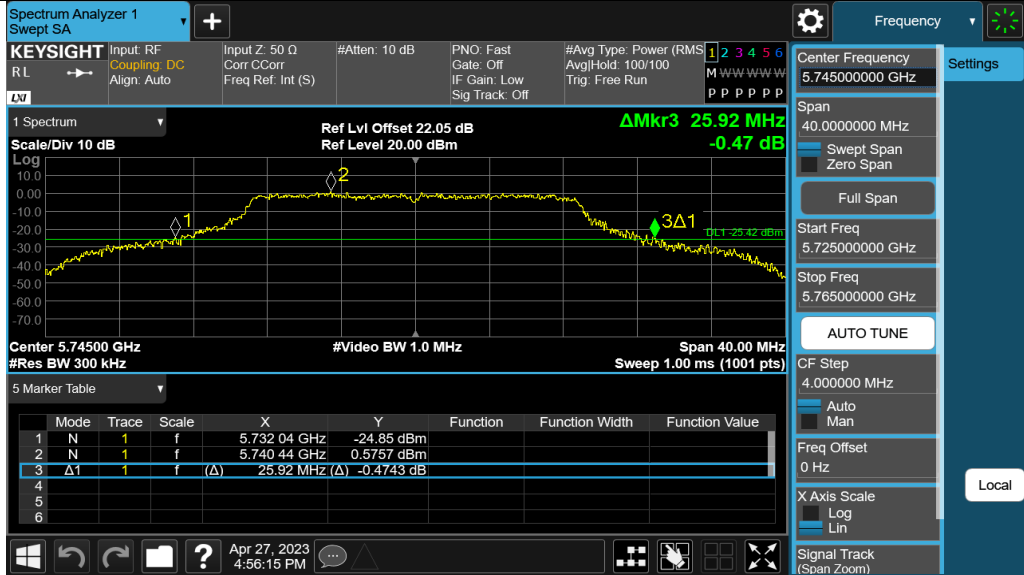

11AC20SISO\_Ant1\_5745

11AC20SISO\_Ant1\_5785

11AC20SISO\_Ant1\_5825

11AC40SISO\_Ant1\_5190

11AC40SISO\_Ant1\_5230

11AC40SISO\_Ant1\_5270

Appendix D: Occupied channel bandwidth  
Test Result

| Test Mode  | Antenna | Frequency [MHz] | OCB [MHz] | FL [MHz]  | FH [MHz]  | Limit [MHz] | Verdict |
|------------|---------|-----------------|-----------|-----------|-----------|-------------|---------|
| 11A        | Ant1    | 5180            | 17.025    | 5171.4456 | 5188.4706 | ---         | ---     |
|            |         | 5200            | 17.097    | 5191.4134 | 5208.5104 | ---         | ---     |
|            |         | 5240            | 17.255    | 5231.2715 | 5248.5265 | ---         | ---     |
|            |         | 5260            | 17.238    | 5251.2727 | 5268.5107 | ---         | ---     |
|            |         | 5300            | 17.285    | 5291.2379 | 5308.5229 | ---         | ---     |
|            |         | 5320            | 17.092    | 5311.4247 | 5328.5167 | ---         | ---     |
|            |         | 5500            | 17.220    | 5491.3504 | 5508.5704 | ---         | ---     |
|            |         | 5580            | 17.056    | 5571.3853 | 5588.4413 | ---         | ---     |
|            |         | 5700            | 17.176    | 5691.2916 | 5708.4676 | ---         | ---     |
|            |         | 5745            | 17.260    | 5736.1917 | 5753.4517 | ---         | ---     |
|            |         | 5785            | 17.243    | 5776.2483 | 5793.4913 | ---         | ---     |
| 5825       | 17.225  | 5816.3186       | 5833.5436 | ---       | ---       |             |         |
| 11N20SISO  | Ant1    | 5180            | 18.352    | 5170.7814 | 5189.1334 | ---         | ---     |
|            |         | 5200            | 18.355    | 5190.8343 | 5209.1893 | ---         | ---     |
|            |         | 5240            | 18.349    | 5230.8168 | 5249.1658 | ---         | ---     |
|            |         | 5260            | 18.321    | 5250.8206 | 5269.1416 | ---         | ---     |
|            |         | 5300            | 18.365    | 5290.7569 | 5309.1219 | ---         | ---     |
|            |         | 5320            | 18.384    | 5310.7888 | 5329.1728 | ---         | ---     |
|            |         | 5500            | 18.351    | 5490.8149 | 5509.1659 | ---         | ---     |
|            |         | 5580            | 18.308    | 5570.7960 | 5589.1040 | ---         | ---     |
|            |         | 5700            | 18.419    | 5690.7239 | 5709.1429 | ---         | ---     |
|            |         | 5745            | 18.407    | 5735.6969 | 5754.1039 | ---         | ---     |
|            |         | 5785            | 18.337    | 5775.7268 | 5794.0638 | ---         | ---     |
| 5825       | 18.326  | 5815.7551       | 5834.0811 | ---       | ---       |             |         |
| 11N40SISO  | Ant1    | 5190            | 37.409    | 5171.2744 | 5208.6834 | ---         | ---     |
|            |         | 5230            | 37.421    | 5211.3148 | 5248.7358 | ---         | ---     |
|            |         | 5270            | 37.242    | 5251.3103 | 5288.5523 | ---         | ---     |
|            |         | 5310            | 37.431    | 5291.1407 | 5328.5717 | ---         | ---     |
|            |         | 5510            | 37.456    | 5491.3351 | 5528.7911 | ---         | ---     |
|            |         | 5590            | 37.416    | 5571.1701 | 5608.5861 | ---         | ---     |
|            |         | 5670            | 37.174    | 5651.2772 | 5688.4512 | ---         | ---     |
|            |         | 5755            | 37.453    | 5735.9318 | 5773.3848 | ---         | ---     |
| 5795       | 37.539  | 5776.0096       | 5813.5486 | ---       | ---       |             |         |
| 11AC20SISO | Ant1    | 5180            | 18.368    | 5170.8350 | 5189.2030 | ---         | ---     |
|            |         | 5200            | 18.417    | 5190.8534 | 5209.2704 | ---         | ---     |
|            |         | 5240            | 18.337    | 5230.8439 | 5249.1809 | ---         | ---     |
|            |         | 5260            | 18.360    | 5250.7955 | 5269.1555 | ---         | ---     |
|            |         | 5300            | 18.429    | 5290.7708 | 5309.1998 | ---         | ---     |
|            |         | 5320            | 18.448    | 5310.7995 | 5329.2475 | ---         | ---     |
|            |         | 5500            | 18.300    | 5490.8123 | 5509.1123 | ---         | ---     |
|            |         | 5580            | 18.495    | 5570.7336 | 5589.2286 | ---         | ---     |
|            |         | 5700            | 18.324    | 5690.7609 | 5709.0849 | ---         | ---     |
|            |         | 5745            | 18.404    | 5735.7201 | 5754.1241 | ---         | ---     |
|            |         | 5785            | 18.351    | 5775.7288 | 5794.0798 | ---         | ---     |
| 5825       | 18.390  | 5815.7329       | 5834.1229 | ---       | ---       |             |         |
| 11AC40SISO | Ant1    | 5190            | 37.301    | 5171.3359 | 5208.6369 | ---         | ---     |
|            |         | 5230            | 37.244    | 5211.4084 | 5248.6524 | ---         | ---     |
|            |         | 5270            | 37.196    | 5251.3894 | 5288.5854 | ---         | ---     |
|            |         | 5310            | 37.200    | 5291.2830 | 5328.4830 | ---         | ---     |
|            |         | 5510            | 37.262    | 5491.3673 | 5528.6293 | ---         | ---     |
|            |         | 5590            | 37.404    | 5571.2423 | 5608.6463 | ---         | ---     |
|            |         | 5670            | 37.470    | 5651.1131 | 5688.5831 | ---         | ---     |
|            |         | 5755            | 37.325    | 5736.0965 | 5773.4215 | ---         | ---     |
| 5795       | 37.292  | 5776.1556       | 5813.4476 | ---       | ---       |             |         |
| 11AX20SISO | Ant1    | 5180            | 19.224    | 5170.3770 | 5189.6010 | ---         | ---     |