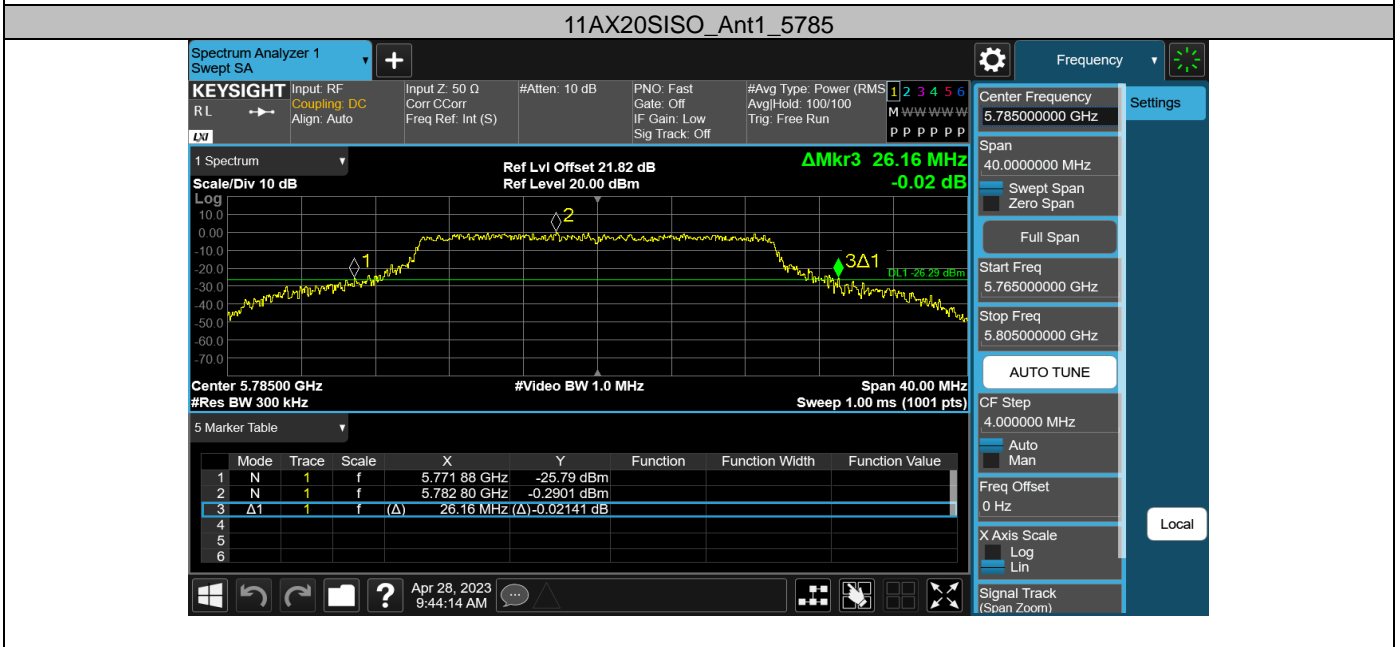

11AC20SISO\_Ant1\_5745

11AC20SISO\_Ant1\_5785

11AC20SISO\_Ant1\_5825

11AC40SISO\_Ant1\_5190

11AC40SISO\_Ant1\_5230

11AC40SISO\_Ant1\_5270

Appendix D: Occupied channel bandwidth  
Test Result

| Test Mode  | Antenna | Frequency [MHz] | OCB [MHz] | FL [MHz]  | FH [MHz]  | Limit [MHz] | Verdict |
|------------|---------|-----------------|-----------|-----------|-----------|-------------|---------|
| 11A        | Ant1    | 5180            | 17.025    | 5171.4456 | 5188.4706 | ---         | ---     |
|            |         | 5200            | 17.097    | 5191.4134 | 5208.5104 | ---         | ---     |
|            |         | 5240            | 17.255    | 5231.2715 | 5248.5265 | ---         | ---     |
|            |         | 5260            | 17.238    | 5251.2727 | 5268.5107 | ---         | ---     |
|            |         | 5300            | 17.285    | 5291.2379 | 5308.5229 | ---         | ---     |
|            |         | 5320            | 17.092    | 5311.4247 | 5328.5167 | ---         | ---     |
|            |         | 5500            | 17.220    | 5491.3504 | 5508.5704 | ---         | ---     |
|            |         | 5580            | 17.056    | 5571.3853 | 5588.4413 | ---         | ---     |
|            |         | 5700            | 17.176    | 5691.2916 | 5708.4676 | ---         | ---     |
|            |         | 5745            | 17.260    | 5736.1917 | 5753.4517 | ---         | ---     |
|            |         | 5785            | 17.243    | 5776.2483 | 5793.4913 | ---         | ---     |
| 5825       | 17.225  | 5816.3186       | 5833.5436 | ---       | ---       |             |         |
| 11N20SISO  | Ant1    | 5180            | 18.352    | 5170.7814 | 5189.1334 | ---         | ---     |
|            |         | 5200            | 18.355    | 5190.8343 | 5209.1893 | ---         | ---     |
|            |         | 5240            | 18.349    | 5230.8168 | 5249.1658 | ---         | ---     |
|            |         | 5260            | 18.321    | 5250.8206 | 5269.1416 | ---         | ---     |
|            |         | 5300            | 18.365    | 5290.7569 | 5309.1219 | ---         | ---     |
|            |         | 5320            | 18.384    | 5310.7888 | 5329.1728 | ---         | ---     |
|            |         | 5500            | 18.351    | 5490.8149 | 5509.1659 | ---         | ---     |
|            |         | 5580            | 18.308    | 5570.7960 | 5589.1040 | ---         | ---     |
|            |         | 5700            | 18.419    | 5690.7239 | 5709.1429 | ---         | ---     |
|            |         | 5745            | 18.407    | 5735.6969 | 5754.1039 | ---         | ---     |
|            |         | 5785            | 18.337    | 5775.7268 | 5794.0638 | ---         | ---     |
| 5825       | 18.326  | 5815.7551       | 5834.0811 | ---       | ---       |             |         |
| 11N40SISO  | Ant1    | 5190            | 37.409    | 5171.2744 | 5208.6834 | ---         | ---     |
|            |         | 5230            | 37.421    | 5211.3148 | 5248.7358 | ---         | ---     |
|            |         | 5270            | 37.242    | 5251.3103 | 5288.5523 | ---         | ---     |
|            |         | 5310            | 37.431    | 5291.1407 | 5328.5717 | ---         | ---     |
|            |         | 5510            | 37.456    | 5491.3351 | 5528.7911 | ---         | ---     |
|            |         | 5590            | 37.416    | 5571.1701 | 5608.5861 | ---         | ---     |
|            |         | 5670            | 37.174    | 5651.2772 | 5688.4512 | ---         | ---     |
|            |         | 5755            | 37.453    | 5735.9318 | 5773.3848 | ---         | ---     |
| 5795       | 37.539  | 5776.0096       | 5813.5486 | ---       | ---       |             |         |
| 11AC20SISO | Ant1    | 5180            | 18.368    | 5170.8350 | 5189.2030 | ---         | ---     |
|            |         | 5200            | 18.417    | 5190.8534 | 5209.2704 | ---         | ---     |
|            |         | 5240            | 18.337    | 5230.8439 | 5249.1809 | ---         | ---     |
|            |         | 5260            | 18.360    | 5250.7955 | 5269.1555 | ---         | ---     |
|            |         | 5300            | 18.429    | 5290.7708 | 5309.1998 | ---         | ---     |
|            |         | 5320            | 18.448    | 5310.7995 | 5329.2475 | ---         | ---     |
|            |         | 5500            | 18.300    | 5490.8123 | 5509.1123 | ---         | ---     |
|            |         | 5580            | 18.495    | 5570.7336 | 5589.2286 | ---         | ---     |
|            |         | 5700            | 18.324    | 5690.7609 | 5709.0849 | ---         | ---     |
|            |         | 5745            | 18.404    | 5735.7201 | 5754.1241 | ---         | ---     |
|            |         | 5785            | 18.351    | 5775.7288 | 5794.0798 | ---         | ---     |
| 5825       | 18.390  | 5815.7329       | 5834.1229 | ---       | ---       |             |         |
| 11AC40SISO | Ant1    | 5190            | 37.301    | 5171.3359 | 5208.6369 | ---         | ---     |
|            |         | 5230            | 37.244    | 5211.4084 | 5248.6524 | ---         | ---     |
|            |         | 5270            | 37.196    | 5251.3894 | 5288.5854 | ---         | ---     |
|            |         | 5310            | 37.200    | 5291.2830 | 5328.4830 | ---         | ---     |
|            |         | 5510            | 37.262    | 5491.3673 | 5528.6293 | ---         | ---     |
|            |         | 5590            | 37.404    | 5571.2423 | 5608.6463 | ---         | ---     |
|            |         | 5670            | 37.470    | 5651.1131 | 5688.5831 | ---         | ---     |
|            |         | 5755            | 37.325    | 5736.0965 | 5773.4215 | ---         | ---     |
| 5795       | 37.292  | 5776.1556       | 5813.4476 | ---       | ---       |             |         |
| 11AX20SISO | Ant1    | 5180            | 19.224    | 5170.3770 | 5189.6010 | ---         | ---     |