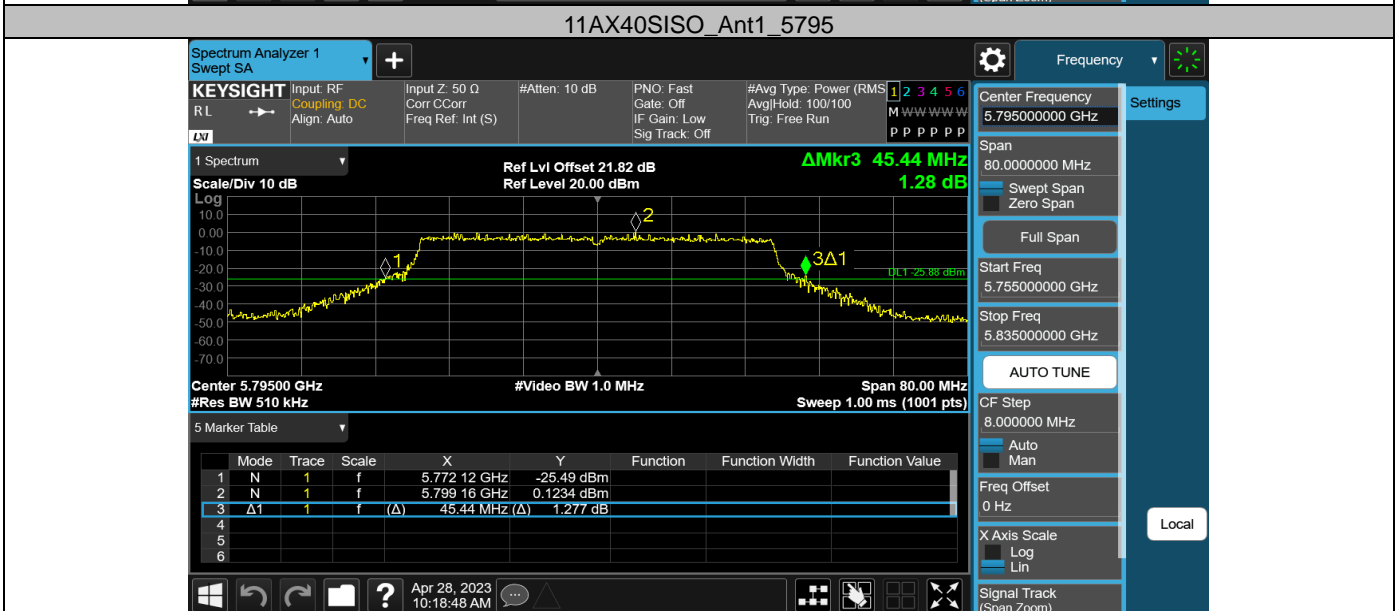

11AC20SISO\_Ant1\_5745

11AC20SISO\_Ant1\_5785

11AC20SISO\_Ant1\_5825

11AC40SISO\_Ant1\_5190

11AC40SISO\_Ant1\_5230

11AC40SISO\_Ant1\_5270

Appendix D: Occupied channel bandwidth  
Test Result

| Test Mode  | Antenna | Frequency [MHz] | OCB [MHz] | FL [MHz]  | FH [MHz]  | Limit [MHz] | Verdict |
|------------|---------|-----------------|-----------|-----------|-----------|-------------|---------|
| 11A        | Ant1    | 5180            | 17.025    | 5171.4456 | 5188.4706 | ---         | ---     |
|            |         | 5200            | 17.097    | 5191.4134 | 5208.5104 | ---         | ---     |
|            |         | 5240            | 17.255    | 5231.2715 | 5248.5265 | ---         | ---     |
|            |         | 5260            | 17.238    | 5251.2727 | 5268.5107 | ---         | ---     |
|            |         | 5300            | 17.285    | 5291.2379 | 5308.5229 | ---         | ---     |
|            |         | 5320            | 17.092    | 5311.4247 | 5328.5167 | ---         | ---     |
|            |         | 5500            | 17.220    | 5491.3504 | 5508.5704 | ---         | ---     |
|            |         | 5580            | 17.056    | 5571.3853 | 5588.4413 | ---         | ---     |
|            |         | 5700            | 17.176    | 5691.2916 | 5708.4676 | ---         | ---     |
|            |         | 5745            | 17.260    | 5736.1917 | 5753.4517 | ---         | ---     |
|            |         | 5785            | 17.243    | 5776.2483 | 5793.4913 | ---         | ---     |
| 5825       | 17.225  | 5816.3186       | 5833.5436 | ---       | ---       |             |         |
| 11N20SISO  | Ant1    | 5180            | 18.352    | 5170.7814 | 5189.1334 | ---         | ---     |
|            |         | 5200            | 18.355    | 5190.8343 | 5209.1893 | ---         | ---     |
|            |         | 5240            | 18.349    | 5230.8168 | 5249.1658 | ---         | ---     |
|            |         | 5260            | 18.321    | 5250.8206 | 5269.1416 | ---         | ---     |
|            |         | 5300            | 18.365    | 5290.7569 | 5309.1219 | ---         | ---     |
|            |         | 5320            | 18.384    | 5310.7888 | 5329.1728 | ---         | ---     |
|            |         | 5500            | 18.351    | 5490.8149 | 5509.1659 | ---         | ---     |
|            |         | 5580            | 18.308    | 5570.7960 | 5589.1040 | ---         | ---     |
|            |         | 5700            | 18.419    | 5690.7239 | 5709.1429 | ---         | ---     |
|            |         | 5745            | 18.407    | 5735.6969 | 5754.1039 | ---         | ---     |
|            |         | 5785            | 18.337    | 5775.7268 | 5794.0638 | ---         | ---     |
| 5825       | 18.326  | 5815.7551       | 5834.0811 | ---       | ---       |             |         |
| 11N40SISO  | Ant1    | 5190            | 37.409    | 5171.2744 | 5208.6834 | ---         | ---     |
|            |         | 5230            | 37.421    | 5211.3148 | 5248.7358 | ---         | ---     |
|            |         | 5270            | 37.242    | 5251.3103 | 5288.5523 | ---         | ---     |
|            |         | 5310            | 37.431    | 5291.1407 | 5328.5717 | ---         | ---     |
|            |         | 5510            | 37.456    | 5491.3351 | 5528.7911 | ---         | ---     |
|            |         | 5590            | 37.416    | 5571.1701 | 5608.5861 | ---         | ---     |
|            |         | 5670            | 37.174    | 5651.2772 | 5688.4512 | ---         | ---     |
|            |         | 5755            | 37.453    | 5735.9318 | 5773.3848 | ---         | ---     |
| 5795       | 37.539  | 5776.0096       | 5813.5486 | ---       | ---       |             |         |
| 11AC20SISO | Ant1    | 5180            | 18.368    | 5170.8350 | 5189.2030 | ---         | ---     |
|            |         | 5200            | 18.417    | 5190.8534 | 5209.2704 | ---         | ---     |
|            |         | 5240            | 18.337    | 5230.8439 | 5249.1809 | ---         | ---     |
|            |         | 5260            | 18.360    | 5250.7955 | 5269.1555 | ---         | ---     |
|            |         | 5300            | 18.429    | 5290.7708 | 5309.1998 | ---         | ---     |
|            |         | 5320            | 18.448    | 5310.7995 | 5329.2475 | ---         | ---     |
|            |         | 5500            | 18.300    | 5490.8123 | 5509.1123 | ---         | ---     |
|            |         | 5580            | 18.495    | 5570.7336 | 5589.2286 | ---         | ---     |
|            |         | 5700            | 18.324    | 5690.7609 | 5709.0849 | ---         | ---     |
|            |         | 5745            | 18.404    | 5735.7201 | 5754.1241 | ---         | ---     |
|            |         | 5785            | 18.351    | 5775.7288 | 5794.0798 | ---         | ---     |
| 5825       | 18.390  | 5815.7329       | 5834.1229 | ---       | ---       |             |         |
| 11AC40SISO | Ant1    | 5190            | 37.301    | 5171.3359 | 5208.6369 | ---         | ---     |
|            |         | 5230            | 37.244    | 5211.4084 | 5248.6524 | ---         | ---     |
|            |         | 5270            | 37.196    | 5251.3894 | 5288.5854 | ---         | ---     |
|            |         | 5310            | 37.200    | 5291.2830 | 5328.4830 | ---         | ---     |
|            |         | 5510            | 37.262    | 5491.3673 | 5528.6293 | ---         | ---     |
|            |         | 5590            | 37.404    | 5571.2423 | 5608.6463 | ---         | ---     |
|            |         | 5670            | 37.470    | 5651.1131 | 5688.5831 | ---         | ---     |
|            |         | 5755            | 37.325    | 5736.0965 | 5773.4215 | ---         | ---     |
| 5795       | 37.292  | 5776.1556       | 5813.4476 | ---       | ---       |             |         |
| 11AX20SISO | Ant1    | 5180            | 19.224    | 5170.3770 | 5189.6010 | ---         | ---     |