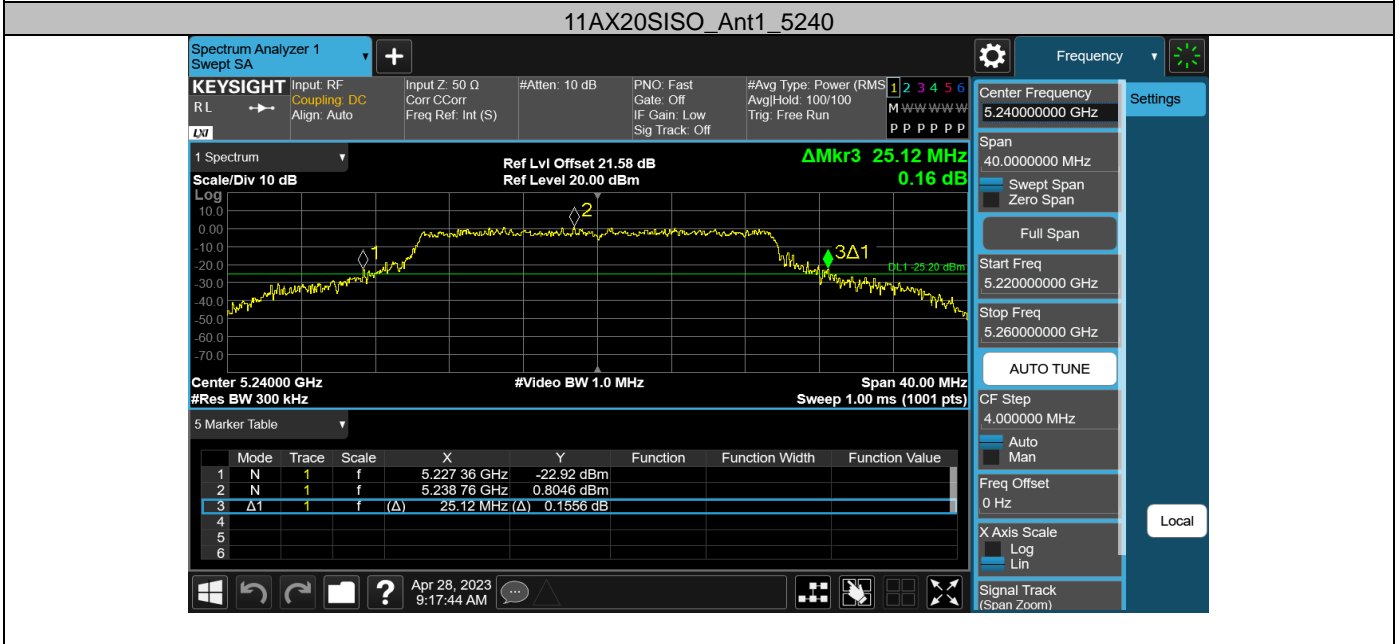

11AC20SISO\_Ant1\_5745

11AC20SISO\_Ant1\_5785

11AC20SISO\_Ant1\_5825

11AC40SISO\_Ant1\_5190

11AC40SISO\_Ant1\_5230

11AC40SISO\_Ant1\_5270

Appendix D: Occupied channel bandwidth  
Test Result

| Test Mode  | Antenna | Frequency [MHz] | OCB [MHz] | FL [MHz]  | FH [MHz]  | Limit [MHz] | Verdict |
|------------|---------|-----------------|-----------|-----------|-----------|-------------|---------|
| 11A        | Ant1    | 5180            | 17.025    | 5171.4456 | 5188.4706 | ---         | ---     |
|            |         | 5200            | 17.097    | 5191.4134 | 5208.5104 | ---         | ---     |
|            |         | 5240            | 17.255    | 5231.2715 | 5248.5265 | ---         | ---     |
|            |         | 5260            | 17.238    | 5251.2727 | 5268.5107 | ---         | ---     |
|            |         | 5300            | 17.285    | 5291.2379 | 5308.5229 | ---         | ---     |
|            |         | 5320            | 17.092    | 5311.4247 | 5328.5167 | ---         | ---     |
|            |         | 5500            | 17.220    | 5491.3504 | 5508.5704 | ---         | ---     |
|            |         | 5580            | 17.056    | 5571.3853 | 5588.4413 | ---         | ---     |
|            |         | 5700            | 17.176    | 5691.2916 | 5708.4676 | ---         | ---     |
|            |         | 5745            | 17.260    | 5736.1917 | 5753.4517 | ---         | ---     |
|            |         | 5785            | 17.243    | 5776.2483 | 5793.4913 | ---         | ---     |
| 5825       | 17.225  | 5816.3186       | 5833.5436 | ---       | ---       |             |         |
| 11N20SISO  | Ant1    | 5180            | 18.352    | 5170.7814 | 5189.1334 | ---         | ---     |
|            |         | 5200            | 18.355    | 5190.8343 | 5209.1893 | ---         | ---     |
|            |         | 5240            | 18.349    | 5230.8168 | 5249.1658 | ---         | ---     |
|            |         | 5260            | 18.321    | 5250.8206 | 5269.1416 | ---         | ---     |
|            |         | 5300            | 18.365    | 5290.7569 | 5309.1219 | ---         | ---     |
|            |         | 5320            | 18.384    | 5310.7888 | 5329.1728 | ---         | ---     |
|            |         | 5500            | 18.351    | 5490.8149 | 5509.1659 | ---         | ---     |
|            |         | 5580            | 18.308    | 5570.7960 | 5589.1040 | ---         | ---     |
|            |         | 5700            | 18.419    | 5690.7239 | 5709.1429 | ---         | ---     |
|            |         | 5745            | 18.407    | 5735.6969 | 5754.1039 | ---         | ---     |
|            |         | 5785            | 18.337    | 5775.7268 | 5794.0638 | ---         | ---     |
| 5825       | 18.326  | 5815.7551       | 5834.0811 | ---       | ---       |             |         |
| 11N40SISO  | Ant1    | 5190            | 37.409    | 5171.2744 | 5208.6834 | ---         | ---     |
|            |         | 5230            | 37.421    | 5211.3148 | 5248.7358 | ---         | ---     |
|            |         | 5270            | 37.242    | 5251.3103 | 5288.5523 | ---         | ---     |
|            |         | 5310            | 37.431    | 5291.1407 | 5328.5717 | ---         | ---     |
|            |         | 5510            | 37.456    | 5491.3351 | 5528.7911 | ---         | ---     |
|            |         | 5590            | 37.416    | 5571.1701 | 5608.5861 | ---         | ---     |
|            |         | 5670            | 37.174    | 5651.2772 | 5688.4512 | ---         | ---     |
|            |         | 5755            | 37.453    | 5735.9318 | 5773.3848 | ---         | ---     |
| 5795       | 37.539  | 5776.0096       | 5813.5486 | ---       | ---       |             |         |
| 11AC20SISO | Ant1    | 5180            | 18.368    | 5170.8350 | 5189.2030 | ---         | ---     |
|            |         | 5200            | 18.417    | 5190.8534 | 5209.2704 | ---         | ---     |
|            |         | 5240            | 18.337    | 5230.8439 | 5249.1809 | ---         | ---     |
|            |         | 5260            | 18.360    | 5250.7955 | 5269.1555 | ---         | ---     |
|            |         | 5300            | 18.429    | 5290.7708 | 5309.1998 | ---         | ---     |
|            |         | 5320            | 18.448    | 5310.7995 | 5329.2475 | ---         | ---     |
|            |         | 5500            | 18.300    | 5490.8123 | 5509.1123 | ---         | ---     |
|            |         | 5580            | 18.495    | 5570.7336 | 5589.2286 | ---         | ---     |
|            |         | 5700            | 18.324    | 5690.7609 | 5709.0849 | ---         | ---     |
|            |         | 5745            | 18.404    | 5735.7201 | 5754.1241 | ---         | ---     |
|            |         | 5785            | 18.351    | 5775.7288 | 5794.0798 | ---         | ---     |
| 5825       | 18.390  | 5815.7329       | 5834.1229 | ---       | ---       |             |         |
| 11AC40SISO | Ant1    | 5190            | 37.301    | 5171.3359 | 5208.6369 | ---         | ---     |
|            |         | 5230            | 37.244    | 5211.4084 | 5248.6524 | ---         | ---     |
|            |         | 5270            | 37.196    | 5251.3894 | 5288.5854 | ---         | ---     |
|            |         | 5310            | 37.200    | 5291.2830 | 5328.4830 | ---         | ---     |
|            |         | 5510            | 37.262    | 5491.3673 | 5528.6293 | ---         | ---     |
|            |         | 5590            | 37.404    | 5571.2423 | 5608.6463 | ---         | ---     |
|            |         | 5670            | 37.470    | 5651.1131 | 5688.5831 | ---         | ---     |
|            |         | 5755            | 37.325    | 5736.0965 | 5773.4215 | ---         | ---     |
| 5795       | 37.292  | 5776.1556       | 5813.4476 | ---       | ---       |             |         |
| 11AX20SISO | Ant1    | 5180            | 19.224    | 5170.3770 | 5189.6010 | ---         | ---     |