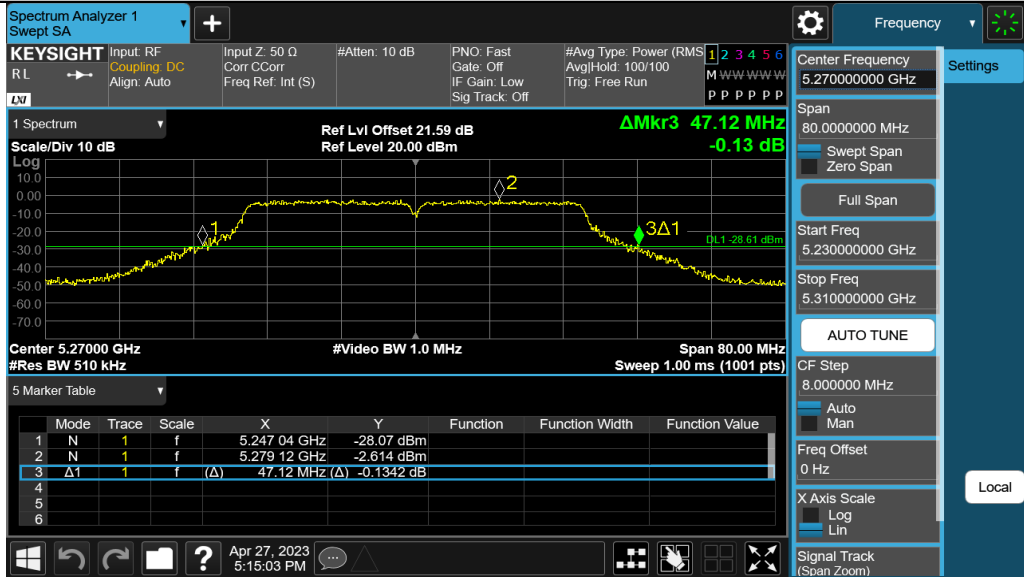

11AC20SISO\_Ant1\_5745

11AC20SISO\_Ant1\_5785

11AC20SISO\_Ant1\_5825

11AC40SISO\_Ant1\_5190

11AC40SISO\_Ant1\_5230

11AC40SISO\_Ant1\_5270

Appendix D: Occupied channel bandwidth  
Test Result

| Test Mode  | Antenna | Frequency [MHz] | OCB [MHz] | FL [MHz]  | FH [MHz]  | Limit [MHz] | Verdict |
|------------|---------|-----------------|-----------|-----------|-----------|-------------|---------|
| 11A        | Ant1    | 5180            | 17.025    | 5171.4456 | 5188.4706 | ---         | ---     |
|            |         | 5200            | 17.097    | 5191.4134 | 5208.5104 | ---         | ---     |
|            |         | 5240            | 17.255    | 5231.2715 | 5248.5265 | ---         | ---     |
|            |         | 5260            | 17.238    | 5251.2727 | 5268.5107 | ---         | ---     |
|            |         | 5300            | 17.285    | 5291.2379 | 5308.5229 | ---         | ---     |
|            |         | 5320            | 17.092    | 5311.4247 | 5328.5167 | ---         | ---     |
|            |         | 5500            | 17.220    | 5491.3504 | 5508.5704 | ---         | ---     |
|            |         | 5580            | 17.056    | 5571.3853 | 5588.4413 | ---         | ---     |
|            |         | 5700            | 17.176    | 5691.2916 | 5708.4676 | ---         | ---     |
|            |         | 5745            | 17.260    | 5736.1917 | 5753.4517 | ---         | ---     |
|            |         | 5785            | 17.243    | 5776.2483 | 5793.4913 | ---         | ---     |
| 5825       | 17.225  | 5816.3186       | 5833.5436 | ---       | ---       |             |         |
| 11N20SISO  | Ant1    | 5180            | 18.352    | 5170.7814 | 5189.1334 | ---         | ---     |
|            |         | 5200            | 18.355    | 5190.8343 | 5209.1893 | ---         | ---     |
|            |         | 5240            | 18.349    | 5230.8168 | 5249.1658 | ---         | ---     |
|            |         | 5260            | 18.321    | 5250.8206 | 5269.1416 | ---         | ---     |
|            |         | 5300            | 18.365    | 5290.7569 | 5309.1219 | ---         | ---     |
|            |         | 5320            | 18.384    | 5310.7888 | 5329.1728 | ---         | ---     |
|            |         | 5500            | 18.351    | 5490.8149 | 5509.1659 | ---         | ---     |
|            |         | 5580            | 18.308    | 5570.7960 | 5589.1040 | ---         | ---     |
|            |         | 5700            | 18.419    | 5690.7239 | 5709.1429 | ---         | ---     |
|            |         | 5745            | 18.407    | 5735.6969 | 5754.1039 | ---         | ---     |
|            |         | 5785            | 18.337    | 5775.7268 | 5794.0638 | ---         | ---     |
| 5825       | 18.326  | 5815.7551       | 5834.0811 | ---       | ---       |             |         |
| 11N40SISO  | Ant1    | 5190            | 37.409    | 5171.2744 | 5208.6834 | ---         | ---     |
|            |         | 5230            | 37.421    | 5211.3148 | 5248.7358 | ---         | ---     |
|            |         | 5270            | 37.242    | 5251.3103 | 5288.5523 | ---         | ---     |
|            |         | 5310            | 37.431    | 5291.1407 | 5328.5717 | ---         | ---     |
|            |         | 5510            | 37.456    | 5491.3351 | 5528.7911 | ---         | ---     |
|            |         | 5590            | 37.416    | 5571.1701 | 5608.5861 | ---         | ---     |
|            |         | 5670            | 37.174    | 5651.2772 | 5688.4512 | ---         | ---     |
|            |         | 5755            | 37.453    | 5735.9318 | 5773.3848 | ---         | ---     |
| 5795       | 37.539  | 5776.0096       | 5813.5486 | ---       | ---       |             |         |
| 11AC20SISO | Ant1    | 5180            | 18.368    | 5170.8350 | 5189.2030 | ---         | ---     |
|            |         | 5200            | 18.417    | 5190.8534 | 5209.2704 | ---         | ---     |
|            |         | 5240            | 18.337    | 5230.8439 | 5249.1809 | ---         | ---     |
|            |         | 5260            | 18.360    | 5250.7955 | 5269.1555 | ---         | ---     |
|            |         | 5300            | 18.429    | 5290.7708 | 5309.1998 | ---         | ---     |
|            |         | 5320            | 18.448    | 5310.7995 | 5329.2475 | ---         | ---     |
|            |         | 5500            | 18.300    | 5490.8123 | 5509.1123 | ---         | ---     |
|            |         | 5580            | 18.495    | 5570.7336 | 5589.2286 | ---         | ---     |
|            |         | 5700            | 18.324    | 5690.7609 | 5709.0849 | ---         | ---     |
|            |         | 5745            | 18.404    | 5735.7201 | 5754.1241 | ---         | ---     |
|            |         | 5785            | 18.351    | 5775.7288 | 5794.0798 | ---         | ---     |
| 5825       | 18.390  | 5815.7329       | 5834.1229 | ---       | ---       |             |         |
| 11AC40SISO | Ant1    | 5190            | 37.301    | 5171.3359 | 5208.6369 | ---         | ---     |
|            |         | 5230            | 37.244    | 5211.4084 | 5248.6524 | ---         | ---     |
|            |         | 5270            | 37.196    | 5251.3894 | 5288.5854 | ---         | ---     |
|            |         | 5310            | 37.200    | 5291.2830 | 5328.4830 | ---         | ---     |
|            |         | 5510            | 37.262    | 5491.3673 | 5528.6293 | ---         | ---     |
|            |         | 5590            | 37.404    | 5571.2423 | 5608.6463 | ---         | ---     |
|            |         | 5670            | 37.470    | 5651.1131 | 5688.5831 | ---         | ---     |
|            |         | 5755            | 37.325    | 5736.0965 | 5773.4215 | ---         | ---     |
| 5795       | 37.292  | 5776.1556       | 5813.4476 | ---       | ---       |             |         |
| 11AX20SISO | Ant1    | 5180            | 19.224    | 5170.3770 | 5189.6010 | ---         | ---     |