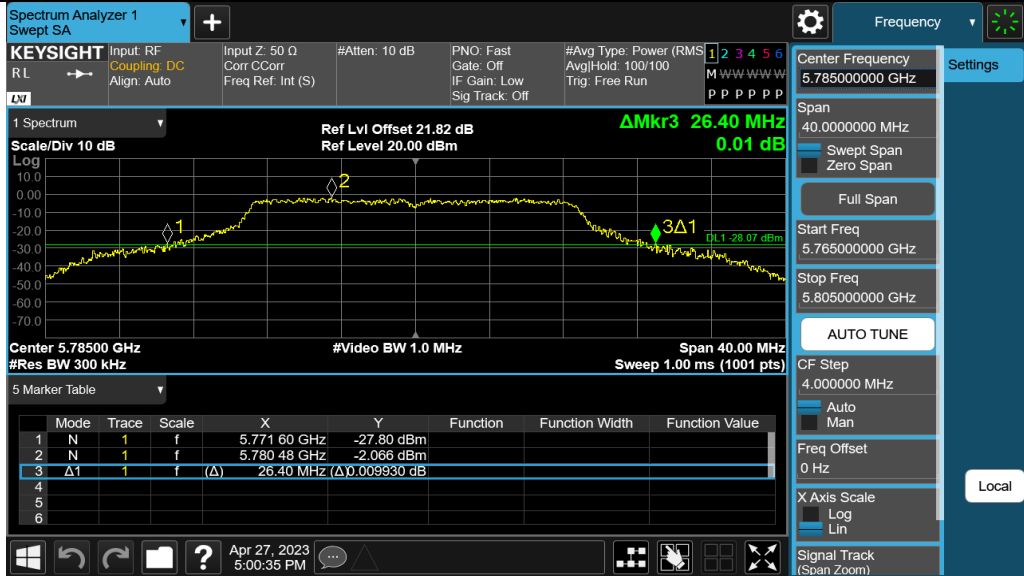

11AC20SISO\_Ant1\_5745

11AC20SISO\_Ant1\_5785

11AC20SISO\_Ant1\_5825

11AC40SISO\_Ant1\_5190

11AC40SISO\_Ant1\_5230

11AC40SISO\_Ant1\_5270

Appendix D: Occupied channel bandwidth  
Test Result

| Test Mode  | Antenna | Frequency [MHz] | OCB [MHz] | FL [MHz]  | FH [MHz]  | Limit [MHz] | Verdict |
|------------|---------|-----------------|-----------|-----------|-----------|-------------|---------|
| 11A        | Ant1    | 5180            | 17.025    | 5171.4456 | 5188.4706 | ---         | ---     |
|            |         | 5200            | 17.097    | 5191.4134 | 5208.5104 | ---         | ---     |
|            |         | 5240            | 17.255    | 5231.2715 | 5248.5265 | ---         | ---     |
|            |         | 5260            | 17.238    | 5251.2727 | 5268.5107 | ---         | ---     |
|            |         | 5300            | 17.285    | 5291.2379 | 5308.5229 | ---         | ---     |
|            |         | 5320            | 17.092    | 5311.4247 | 5328.5167 | ---         | ---     |
|            |         | 5500            | 17.220    | 5491.3504 | 5508.5704 | ---         | ---     |
|            |         | 5580            | 17.056    | 5571.3853 | 5588.4413 | ---         | ---     |
|            |         | 5700            | 17.176    | 5691.2916 | 5708.4676 | ---         | ---     |
|            |         | 5745            | 17.260    | 5736.1917 | 5753.4517 | ---         | ---     |
|            |         | 5785            | 17.243    | 5776.2483 | 5793.4913 | ---         | ---     |
| 5825       | 17.225  | 5816.3186       | 5833.5436 | ---       | ---       |             |         |
| 11N20SISO  | Ant1    | 5180            | 18.352    | 5170.7814 | 5189.1334 | ---         | ---     |
|            |         | 5200            | 18.355    | 5190.8343 | 5209.1893 | ---         | ---     |
|            |         | 5240            | 18.349    | 5230.8168 | 5249.1658 | ---         | ---     |
|            |         | 5260            | 18.321    | 5250.8206 | 5269.1416 | ---         | ---     |
|            |         | 5300            | 18.365    | 5290.7569 | 5309.1219 | ---         | ---     |
|            |         | 5320            | 18.384    | 5310.7888 | 5329.1728 | ---         | ---     |
|            |         | 5500            | 18.351    | 5490.8149 | 5509.1659 | ---         | ---     |
|            |         | 5580            | 18.308    | 5570.7960 | 5589.1040 | ---         | ---     |
|            |         | 5700            | 18.419    | 5690.7239 | 5709.1429 | ---         | ---     |
|            |         | 5745            | 18.407    | 5735.6969 | 5754.1039 | ---         | ---     |
|            |         | 5785            | 18.337    | 5775.7268 | 5794.0638 | ---         | ---     |
| 5825       | 18.326  | 5815.7551       | 5834.0811 | ---       | ---       |             |         |
| 11N40SISO  | Ant1    | 5190            | 37.409    | 5171.2744 | 5208.6834 | ---         | ---     |
|            |         | 5230            | 37.421    | 5211.3148 | 5248.7358 | ---         | ---     |
|            |         | 5270            | 37.242    | 5251.3103 | 5288.5523 | ---         | ---     |
|            |         | 5310            | 37.431    | 5291.1407 | 5328.5717 | ---         | ---     |
|            |         | 5510            | 37.456    | 5491.3351 | 5528.7911 | ---         | ---     |
|            |         | 5590            | 37.416    | 5571.1701 | 5608.5861 | ---         | ---     |
|            |         | 5670            | 37.174    | 5651.2772 | 5688.4512 | ---         | ---     |
|            |         | 5755            | 37.453    | 5735.9318 | 5773.3848 | ---         | ---     |
| 5795       | 37.539  | 5776.0096       | 5813.5486 | ---       | ---       |             |         |
| 11AC20SISO | Ant1    | 5180            | 18.368    | 5170.8350 | 5189.2030 | ---         | ---     |
|            |         | 5200            | 18.417    | 5190.8534 | 5209.2704 | ---         | ---     |
|            |         | 5240            | 18.337    | 5230.8439 | 5249.1809 | ---         | ---     |
|            |         | 5260            | 18.360    | 5250.7955 | 5269.1555 | ---         | ---     |
|            |         | 5300            | 18.429    | 5290.7708 | 5309.1998 | ---         | ---     |
|            |         | 5320            | 18.448    | 5310.7995 | 5329.2475 | ---         | ---     |
|            |         | 5500            | 18.300    | 5490.8123 | 5509.1123 | ---         | ---     |
|            |         | 5580            | 18.495    | 5570.7336 | 5589.2286 | ---         | ---     |
|            |         | 5700            | 18.324    | 5690.7609 | 5709.0849 | ---         | ---     |
|            |         | 5745            | 18.404    | 5735.7201 | 5754.1241 | ---         | ---     |
|            |         | 5785            | 18.351    | 5775.7288 | 5794.0798 | ---         | ---     |
| 5825       | 18.390  | 5815.7329       | 5834.1229 | ---       | ---       |             |         |
| 11AC40SISO | Ant1    | 5190            | 37.301    | 5171.3359 | 5208.6369 | ---         | ---     |
|            |         | 5230            | 37.244    | 5211.4084 | 5248.6524 | ---         | ---     |
|            |         | 5270            | 37.196    | 5251.3894 | 5288.5854 | ---         | ---     |
|            |         | 5310            | 37.200    | 5291.2830 | 5328.4830 | ---         | ---     |
|            |         | 5510            | 37.262    | 5491.3673 | 5528.6293 | ---         | ---     |
|            |         | 5590            | 37.404    | 5571.2423 | 5608.6463 | ---         | ---     |
|            |         | 5670            | 37.470    | 5651.1131 | 5688.5831 | ---         | ---     |
|            |         | 5755            | 37.325    | 5736.0965 | 5773.4215 | ---         | ---     |
| 5795       | 37.292  | 5776.1556       | 5813.4476 | ---       | ---       |             |         |
| 11AX20SISO | Ant1    | 5180            | 19.224    | 5170.3770 | 5189.6010 | ---         | ---     |