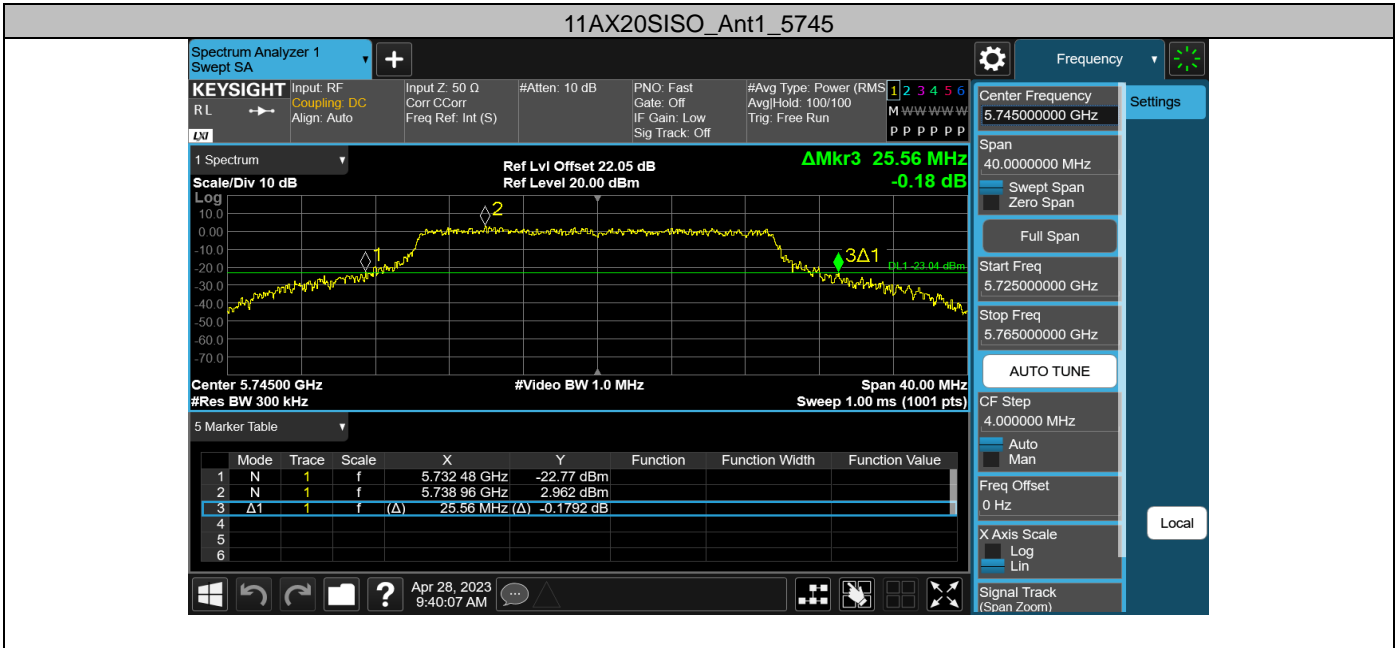

11AC20SISO\_Ant1\_5745

11AC20SISO\_Ant1\_5785

11AC20SISO\_Ant1\_5825

11AC40SISO\_Ant1\_5190

11AC40SISO\_Ant1\_5230

11AC40SISO\_Ant1\_5270

Appendix D: Occupied channel bandwidth  
Test Result

| Test Mode  | Antenna | Frequency [MHz] | OCB [MHz] | FL [MHz]  | FH [MHz]  | Limit [MHz] | Verdict |
|------------|---------|-----------------|-----------|-----------|-----------|-------------|---------|
| 11A        | Ant1    | 5180            | 17.025    | 5171.4456 | 5188.4706 | ---         | ---     |
|            |         | 5200            | 17.097    | 5191.4134 | 5208.5104 | ---         | ---     |
|            |         | 5240            | 17.255    | 5231.2715 | 5248.5265 | ---         | ---     |
|            |         | 5260            | 17.238    | 5251.2727 | 5268.5107 | ---         | ---     |
|            |         | 5300            | 17.285    | 5291.2379 | 5308.5229 | ---         | ---     |
|            |         | 5320            | 17.092    | 5311.4247 | 5328.5167 | ---         | ---     |
|            |         | 5500            | 17.220    | 5491.3504 | 5508.5704 | ---         | ---     |
|            |         | 5580            | 17.056    | 5571.3853 | 5588.4413 | ---         | ---     |
|            |         | 5700            | 17.176    | 5691.2916 | 5708.4676 | ---         | ---     |
|            |         | 5745            | 17.260    | 5736.1917 | 5753.4517 | ---         | ---     |
|            |         | 5785            | 17.243    | 5776.2483 | 5793.4913 | ---         | ---     |
| 5825       | 17.225  | 5816.3186       | 5833.5436 | ---       | ---       |             |         |
| 11N20SISO  | Ant1    | 5180            | 18.352    | 5170.7814 | 5189.1334 | ---         | ---     |
|            |         | 5200            | 18.355    | 5190.8343 | 5209.1893 | ---         | ---     |
|            |         | 5240            | 18.349    | 5230.8168 | 5249.1658 | ---         | ---     |
|            |         | 5260            | 18.321    | 5250.8206 | 5269.1416 | ---         | ---     |
|            |         | 5300            | 18.365    | 5290.7569 | 5309.1219 | ---         | ---     |
|            |         | 5320            | 18.384    | 5310.7888 | 5329.1728 | ---         | ---     |
|            |         | 5500            | 18.351    | 5490.8149 | 5509.1659 | ---         | ---     |
|            |         | 5580            | 18.308    | 5570.7960 | 5589.1040 | ---         | ---     |
|            |         | 5700            | 18.419    | 5690.7239 | 5709.1429 | ---         | ---     |
|            |         | 5745            | 18.407    | 5735.6969 | 5754.1039 | ---         | ---     |
|            |         | 5785            | 18.337    | 5775.7268 | 5794.0638 | ---         | ---     |
| 5825       | 18.326  | 5815.7551       | 5834.0811 | ---       | ---       |             |         |
| 11N40SISO  | Ant1    | 5190            | 37.409    | 5171.2744 | 5208.6834 | ---         | ---     |
|            |         | 5230            | 37.421    | 5211.3148 | 5248.7358 | ---         | ---     |
|            |         | 5270            | 37.242    | 5251.3103 | 5288.5523 | ---         | ---     |
|            |         | 5310            | 37.431    | 5291.1407 | 5328.5717 | ---         | ---     |
|            |         | 5510            | 37.456    | 5491.3351 | 5528.7911 | ---         | ---     |
|            |         | 5590            | 37.416    | 5571.1701 | 5608.5861 | ---         | ---     |
|            |         | 5670            | 37.174    | 5651.2772 | 5688.4512 | ---         | ---     |
|            |         | 5755            | 37.453    | 5735.9318 | 5773.3848 | ---         | ---     |
| 5795       | 37.539  | 5776.0096       | 5813.5486 | ---       | ---       |             |         |
| 11AC20SISO | Ant1    | 5180            | 18.368    | 5170.8350 | 5189.2030 | ---         | ---     |
|            |         | 5200            | 18.417    | 5190.8534 | 5209.2704 | ---         | ---     |
|            |         | 5240            | 18.337    | 5230.8439 | 5249.1809 | ---         | ---     |
|            |         | 5260            | 18.360    | 5250.7955 | 5269.1555 | ---         | ---     |
|            |         | 5300            | 18.429    | 5290.7708 | 5309.1998 | ---         | ---     |
|            |         | 5320            | 18.448    | 5310.7995 | 5329.2475 | ---         | ---     |
|            |         | 5500            | 18.300    | 5490.8123 | 5509.1123 | ---         | ---     |
|            |         | 5580            | 18.495    | 5570.7336 | 5589.2286 | ---         | ---     |
|            |         | 5700            | 18.324    | 5690.7609 | 5709.0849 | ---         | ---     |
|            |         | 5745            | 18.404    | 5735.7201 | 5754.1241 | ---         | ---     |
|            |         | 5785            | 18.351    | 5775.7288 | 5794.0798 | ---         | ---     |
| 5825       | 18.390  | 5815.7329       | 5834.1229 | ---       | ---       |             |         |
| 11AC40SISO | Ant1    | 5190            | 37.301    | 5171.3359 | 5208.6369 | ---         | ---     |
|            |         | 5230            | 37.244    | 5211.4084 | 5248.6524 | ---         | ---     |
|            |         | 5270            | 37.196    | 5251.3894 | 5288.5854 | ---         | ---     |
|            |         | 5310            | 37.200    | 5291.2830 | 5328.4830 | ---         | ---     |
|            |         | 5510            | 37.262    | 5491.3673 | 5528.6293 | ---         | ---     |
|            |         | 5590            | 37.404    | 5571.2423 | 5608.6463 | ---         | ---     |
|            |         | 5670            | 37.470    | 5651.1131 | 5688.5831 | ---         | ---     |
|            |         | 5755            | 37.325    | 5736.0965 | 5773.4215 | ---         | ---     |
| 5795       | 37.292  | 5776.1556       | 5813.4476 | ---       | ---       |             |         |
| 11AX20SISO | Ant1    | 5180            | 19.224    | 5170.3770 | 5189.6010 | ---         | ---     |