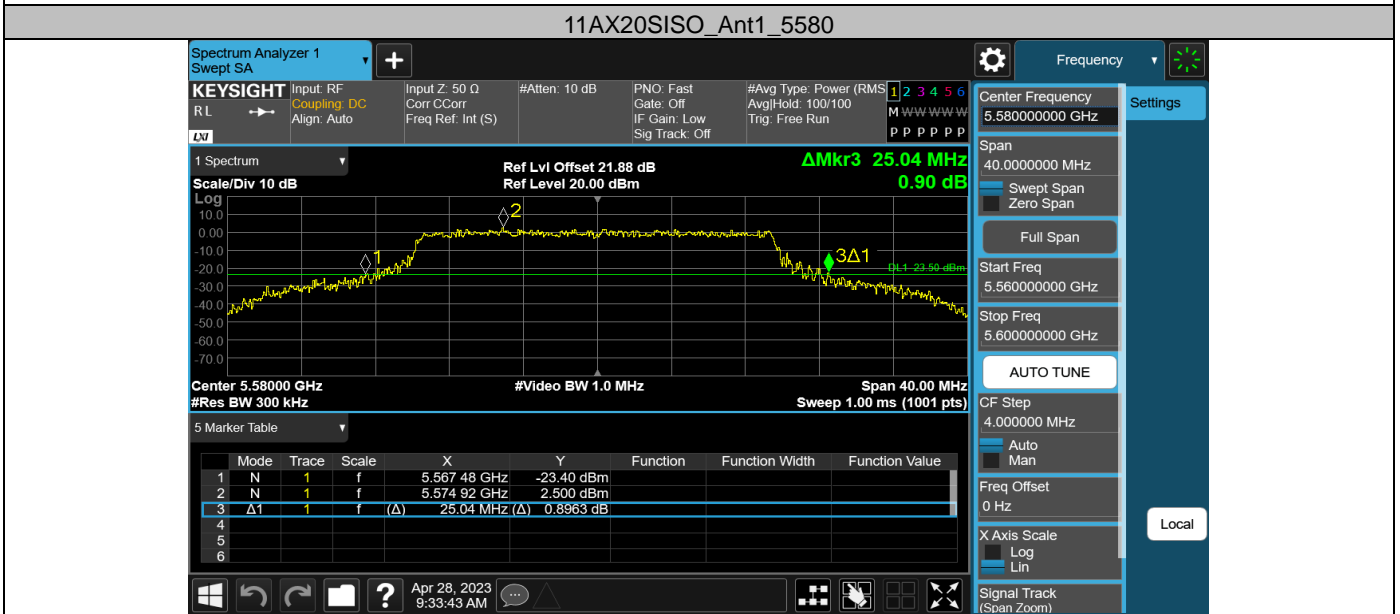

11AC20SISO\_Ant1\_5745

11AC20SISO\_Ant1\_5785

11AC20SISO\_Ant1\_5825

11AC40SISO\_Ant1\_5190

11AC40SISO\_Ant1\_5230

11AC40SISO\_Ant1\_5270

Appendix D: Occupied channel bandwidth  
Test Result

| Test Mode  | Antenna | Frequency [MHz] | OCB [MHz] | FL [MHz]  | FH [MHz]  | Limit [MHz] | Verdict |
|------------|---------|-----------------|-----------|-----------|-----------|-------------|---------|
| 11A        | Ant1    | 5180            | 17.025    | 5171.4456 | 5188.4706 | ---         | ---     |
|            |         | 5200            | 17.097    | 5191.4134 | 5208.5104 | ---         | ---     |
|            |         | 5240            | 17.255    | 5231.2715 | 5248.5265 | ---         | ---     |
|            |         | 5260            | 17.238    | 5251.2727 | 5268.5107 | ---         | ---     |
|            |         | 5300            | 17.285    | 5291.2379 | 5308.5229 | ---         | ---     |
|            |         | 5320            | 17.092    | 5311.4247 | 5328.5167 | ---         | ---     |
|            |         | 5500            | 17.220    | 5491.3504 | 5508.5704 | ---         | ---     |
|            |         | 5580            | 17.056    | 5571.3853 | 5588.4413 | ---         | ---     |
|            |         | 5700            | 17.176    | 5691.2916 | 5708.4676 | ---         | ---     |
|            |         | 5745            | 17.260    | 5736.1917 | 5753.4517 | ---         | ---     |
|            |         | 5785            | 17.243    | 5776.2483 | 5793.4913 | ---         | ---     |
| 5825       | 17.225  | 5816.3186       | 5833.5436 | ---       | ---       |             |         |
| 11N20SISO  | Ant1    | 5180            | 18.352    | 5170.7814 | 5189.1334 | ---         | ---     |
|            |         | 5200            | 18.355    | 5190.8343 | 5209.1893 | ---         | ---     |
|            |         | 5240            | 18.349    | 5230.8168 | 5249.1658 | ---         | ---     |
|            |         | 5260            | 18.321    | 5250.8206 | 5269.1416 | ---         | ---     |
|            |         | 5300            | 18.365    | 5290.7569 | 5309.1219 | ---         | ---     |
|            |         | 5320            | 18.384    | 5310.7888 | 5329.1728 | ---         | ---     |
|            |         | 5500            | 18.351    | 5490.8149 | 5509.1659 | ---         | ---     |
|            |         | 5580            | 18.308    | 5570.7960 | 5589.1040 | ---         | ---     |
|            |         | 5700            | 18.419    | 5690.7239 | 5709.1429 | ---         | ---     |
|            |         | 5745            | 18.407    | 5735.6969 | 5754.1039 | ---         | ---     |
|            |         | 5785            | 18.337    | 5775.7268 | 5794.0638 | ---         | ---     |
| 5825       | 18.326  | 5815.7551       | 5834.0811 | ---       | ---       |             |         |
| 11N40SISO  | Ant1    | 5190            | 37.409    | 5171.2744 | 5208.6834 | ---         | ---     |
|            |         | 5230            | 37.421    | 5211.3148 | 5248.7358 | ---         | ---     |
|            |         | 5270            | 37.242    | 5251.3103 | 5288.5523 | ---         | ---     |
|            |         | 5310            | 37.431    | 5291.1407 | 5328.5717 | ---         | ---     |
|            |         | 5510            | 37.456    | 5491.3351 | 5528.7911 | ---         | ---     |
|            |         | 5590            | 37.416    | 5571.1701 | 5608.5861 | ---         | ---     |
|            |         | 5670            | 37.174    | 5651.2772 | 5688.4512 | ---         | ---     |
|            |         | 5755            | 37.453    | 5735.9318 | 5773.3848 | ---         | ---     |
| 5795       | 37.539  | 5776.0096       | 5813.5486 | ---       | ---       |             |         |
| 11AC20SISO | Ant1    | 5180            | 18.368    | 5170.8350 | 5189.2030 | ---         | ---     |
|            |         | 5200            | 18.417    | 5190.8534 | 5209.2704 | ---         | ---     |
|            |         | 5240            | 18.337    | 5230.8439 | 5249.1809 | ---         | ---     |
|            |         | 5260            | 18.360    | 5250.7955 | 5269.1555 | ---         | ---     |
|            |         | 5300            | 18.429    | 5290.7708 | 5309.1998 | ---         | ---     |
|            |         | 5320            | 18.448    | 5310.7995 | 5329.2475 | ---         | ---     |
|            |         | 5500            | 18.300    | 5490.8123 | 5509.1123 | ---         | ---     |
|            |         | 5580            | 18.495    | 5570.7336 | 5589.2286 | ---         | ---     |
|            |         | 5700            | 18.324    | 5690.7609 | 5709.0849 | ---         | ---     |
|            |         | 5745            | 18.404    | 5735.7201 | 5754.1241 | ---         | ---     |
|            |         | 5785            | 18.351    | 5775.7288 | 5794.0798 | ---         | ---     |
| 5825       | 18.390  | 5815.7329       | 5834.1229 | ---       | ---       |             |         |
| 11AC40SISO | Ant1    | 5190            | 37.301    | 5171.3359 | 5208.6369 | ---         | ---     |
|            |         | 5230            | 37.244    | 5211.4084 | 5248.6524 | ---         | ---     |
|            |         | 5270            | 37.196    | 5251.3894 | 5288.5854 | ---         | ---     |
|            |         | 5310            | 37.200    | 5291.2830 | 5328.4830 | ---         | ---     |
|            |         | 5510            | 37.262    | 5491.3673 | 5528.6293 | ---         | ---     |
|            |         | 5590            | 37.404    | 5571.2423 | 5608.6463 | ---         | ---     |
|            |         | 5670            | 37.470    | 5651.1131 | 5688.5831 | ---         | ---     |
|            |         | 5755            | 37.325    | 5736.0965 | 5773.4215 | ---         | ---     |
| 5795       | 37.292  | 5776.1556       | 5813.4476 | ---       | ---       |             |         |
| 11AX20SISO | Ant1    | 5180            | 19.224    | 5170.3770 | 5189.6010 | ---         | ---     |