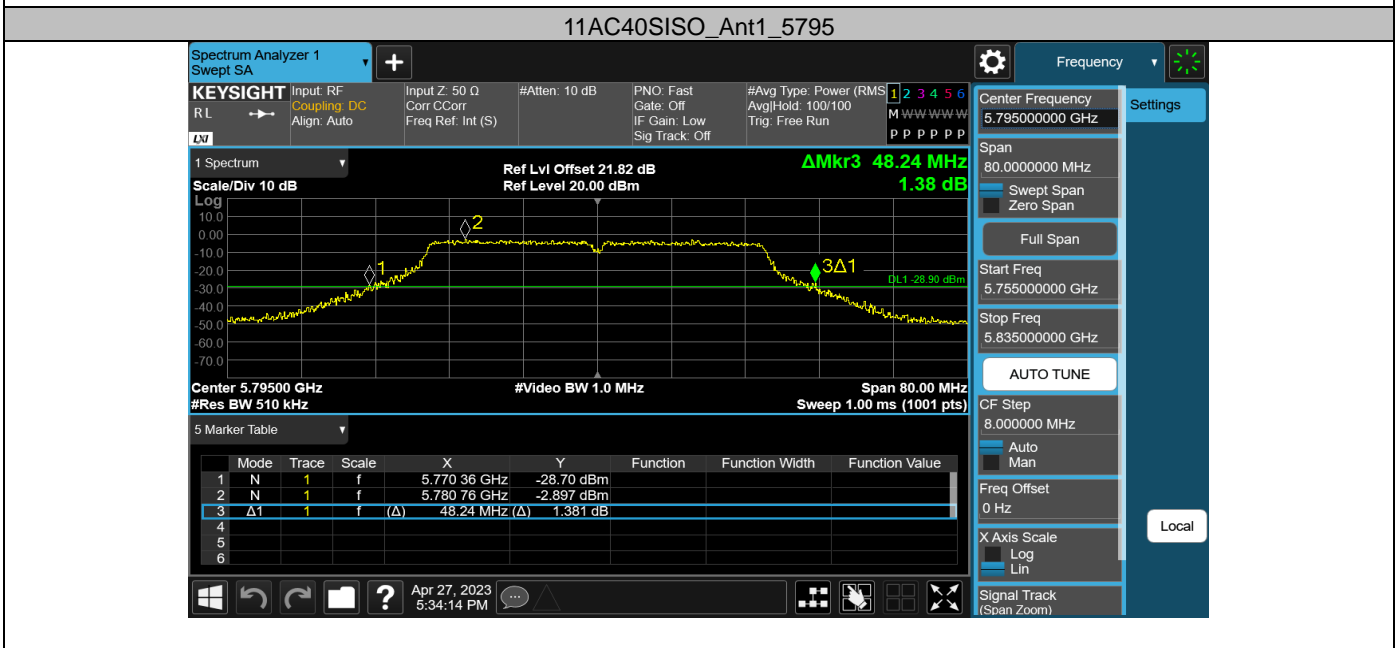

11AC20SISO\_Ant1\_5745

11AC20SISO\_Ant1\_5785

11AC20SISO\_Ant1\_5825

11AC40SISO\_Ant1\_5190

11AC40SISO\_Ant1\_5230

11AC40SISO\_Ant1\_5270

Appendix D: Occupied channel bandwidth  
Test Result

| Test Mode  | Antenna | Frequency [MHz] | OCB [MHz] | FL [MHz]  | FH [MHz]  | Limit [MHz] | Verdict |
|------------|---------|-----------------|-----------|-----------|-----------|-------------|---------|
| 11A        | Ant1    | 5180            | 17.025    | 5171.4456 | 5188.4706 | ---         | ---     |
|            |         | 5200            | 17.097    | 5191.4134 | 5208.5104 | ---         | ---     |
|            |         | 5240            | 17.255    | 5231.2715 | 5248.5265 | ---         | ---     |
|            |         | 5260            | 17.238    | 5251.2727 | 5268.5107 | ---         | ---     |
|            |         | 5300            | 17.285    | 5291.2379 | 5308.5229 | ---         | ---     |
|            |         | 5320            | 17.092    | 5311.4247 | 5328.5167 | ---         | ---     |
|            |         | 5500            | 17.220    | 5491.3504 | 5508.5704 | ---         | ---     |
|            |         | 5580            | 17.056    | 5571.3853 | 5588.4413 | ---         | ---     |
|            |         | 5700            | 17.176    | 5691.2916 | 5708.4676 | ---         | ---     |
|            |         | 5745            | 17.260    | 5736.1917 | 5753.4517 | ---         | ---     |
|            |         | 5785            | 17.243    | 5776.2483 | 5793.4913 | ---         | ---     |
| 5825       | 17.225  | 5816.3186       | 5833.5436 | ---       | ---       |             |         |
| 11N20SISO  | Ant1    | 5180            | 18.352    | 5170.7814 | 5189.1334 | ---         | ---     |
|            |         | 5200            | 18.355    | 5190.8343 | 5209.1893 | ---         | ---     |
|            |         | 5240            | 18.349    | 5230.8168 | 5249.1658 | ---         | ---     |
|            |         | 5260            | 18.321    | 5250.8206 | 5269.1416 | ---         | ---     |
|            |         | 5300            | 18.365    | 5290.7569 | 5309.1219 | ---         | ---     |
|            |         | 5320            | 18.384    | 5310.7888 | 5329.1728 | ---         | ---     |
|            |         | 5500            | 18.351    | 5490.8149 | 5509.1659 | ---         | ---     |
|            |         | 5580            | 18.308    | 5570.7960 | 5589.1040 | ---         | ---     |
|            |         | 5700            | 18.419    | 5690.7239 | 5709.1429 | ---         | ---     |
|            |         | 5745            | 18.407    | 5735.6969 | 5754.1039 | ---         | ---     |
|            |         | 5785            | 18.337    | 5775.7268 | 5794.0638 | ---         | ---     |
| 5825       | 18.326  | 5815.7551       | 5834.0811 | ---       | ---       |             |         |
| 11N40SISO  | Ant1    | 5190            | 37.409    | 5171.2744 | 5208.6834 | ---         | ---     |
|            |         | 5230            | 37.421    | 5211.3148 | 5248.7358 | ---         | ---     |
|            |         | 5270            | 37.242    | 5251.3103 | 5288.5523 | ---         | ---     |
|            |         | 5310            | 37.431    | 5291.1407 | 5328.5717 | ---         | ---     |
|            |         | 5510            | 37.456    | 5491.3351 | 5528.7911 | ---         | ---     |
|            |         | 5590            | 37.416    | 5571.1701 | 5608.5861 | ---         | ---     |
|            |         | 5670            | 37.174    | 5651.2772 | 5688.4512 | ---         | ---     |
|            |         | 5755            | 37.453    | 5735.9318 | 5773.3848 | ---         | ---     |
| 5795       | 37.539  | 5776.0096       | 5813.5486 | ---       | ---       |             |         |
| 11AC20SISO | Ant1    | 5180            | 18.368    | 5170.8350 | 5189.2030 | ---         | ---     |
|            |         | 5200            | 18.417    | 5190.8534 | 5209.2704 | ---         | ---     |
|            |         | 5240            | 18.337    | 5230.8439 | 5249.1809 | ---         | ---     |
|            |         | 5260            | 18.360    | 5250.7955 | 5269.1555 | ---         | ---     |
|            |         | 5300            | 18.429    | 5290.7708 | 5309.1998 | ---         | ---     |
|            |         | 5320            | 18.448    | 5310.7995 | 5329.2475 | ---         | ---     |
|            |         | 5500            | 18.300    | 5490.8123 | 5509.1123 | ---         | ---     |
|            |         | 5580            | 18.495    | 5570.7336 | 5589.2286 | ---         | ---     |
|            |         | 5700            | 18.324    | 5690.7609 | 5709.0849 | ---         | ---     |
|            |         | 5745            | 18.404    | 5735.7201 | 5754.1241 | ---         | ---     |
|            |         | 5785            | 18.351    | 5775.7288 | 5794.0798 | ---         | ---     |
| 5825       | 18.390  | 5815.7329       | 5834.1229 | ---       | ---       |             |         |
| 11AC40SISO | Ant1    | 5190            | 37.301    | 5171.3359 | 5208.6369 | ---         | ---     |
|            |         | 5230            | 37.244    | 5211.4084 | 5248.6524 | ---         | ---     |
|            |         | 5270            | 37.196    | 5251.3894 | 5288.5854 | ---         | ---     |
|            |         | 5310            | 37.200    | 5291.2830 | 5328.4830 | ---         | ---     |
|            |         | 5510            | 37.262    | 5491.3673 | 5528.6293 | ---         | ---     |
|            |         | 5590            | 37.404    | 5571.2423 | 5608.6463 | ---         | ---     |
|            |         | 5670            | 37.470    | 5651.1131 | 5688.5831 | ---         | ---     |
|            |         | 5755            | 37.325    | 5736.0965 | 5773.4215 | ---         | ---     |
| 5795       | 37.292  | 5776.1556       | 5813.4476 | ---       | ---       |             |         |
| 11AX20SISO | Ant1    | 5180            | 19.224    | 5170.3770 | 5189.6010 | ---         | ---     |