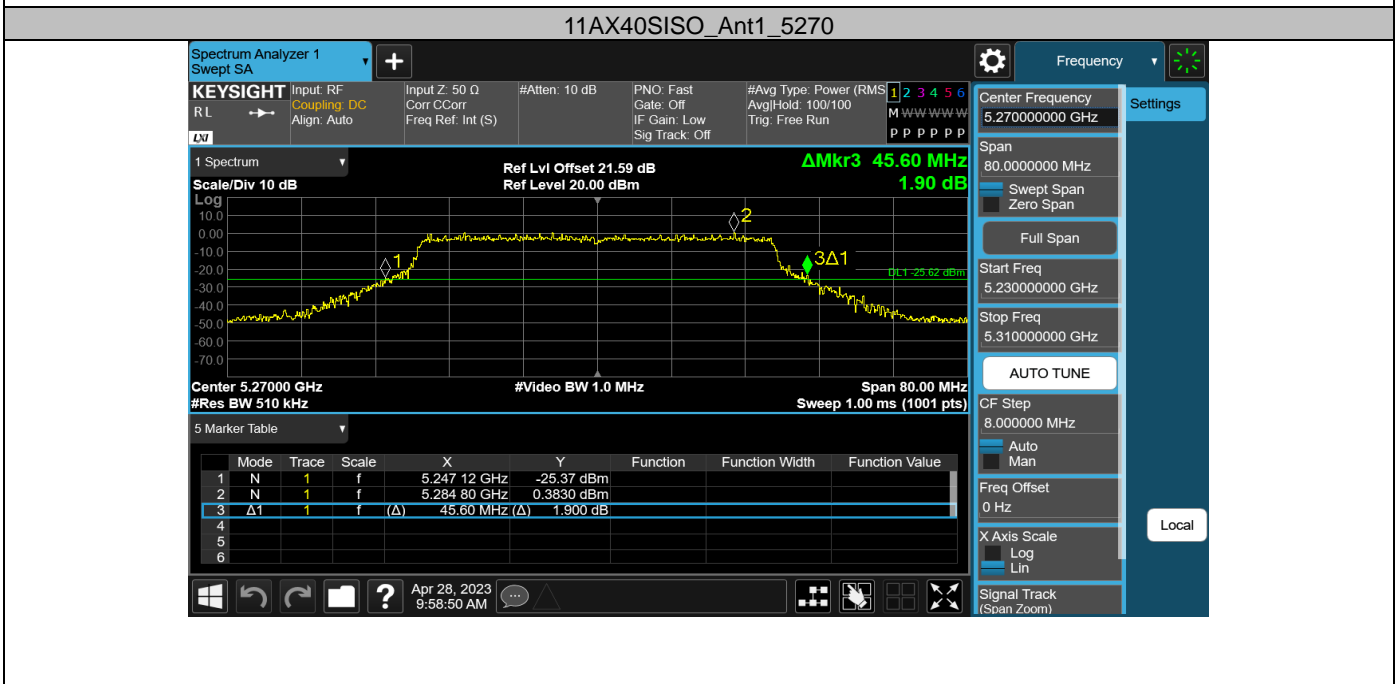

11AC20SISO\_Ant1\_5745

11AC20SISO\_Ant1\_5785

11AC20SISO\_Ant1\_5825

11AC40SISO\_Ant1\_5190

11AC40SISO\_Ant1\_5230

11AC40SISO\_Ant1\_5270

Appendix D: Occupied channel bandwidth  
Test Result

| Test Mode  | Antenna | Frequency [MHz] | OCB [MHz] | FL [MHz]  | FH [MHz]  | Limit [MHz] | Verdict |
|------------|---------|-----------------|-----------|-----------|-----------|-------------|---------|
| 11A        | Ant1    | 5180            | 17.025    | 5171.4456 | 5188.4706 | ---         | ---     |
|            |         | 5200            | 17.097    | 5191.4134 | 5208.5104 | ---         | ---     |
|            |         | 5240            | 17.255    | 5231.2715 | 5248.5265 | ---         | ---     |
|            |         | 5260            | 17.238    | 5251.2727 | 5268.5107 | ---         | ---     |
|            |         | 5300            | 17.285    | 5291.2379 | 5308.5229 | ---         | ---     |
|            |         | 5320            | 17.092    | 5311.4247 | 5328.5167 | ---         | ---     |
|            |         | 5500            | 17.220    | 5491.3504 | 5508.5704 | ---         | ---     |
|            |         | 5580            | 17.056    | 5571.3853 | 5588.4413 | ---         | ---     |
|            |         | 5700            | 17.176    | 5691.2916 | 5708.4676 | ---         | ---     |
|            |         | 5745            | 17.260    | 5736.1917 | 5753.4517 | ---         | ---     |
|            |         | 5785            | 17.243    | 5776.2483 | 5793.4913 | ---         | ---     |
| 5825       | 17.225  | 5816.3186       | 5833.5436 | ---       | ---       |             |         |
| 11N20SISO  | Ant1    | 5180            | 18.352    | 5170.7814 | 5189.1334 | ---         | ---     |
|            |         | 5200            | 18.355    | 5190.8343 | 5209.1893 | ---         | ---     |
|            |         | 5240            | 18.349    | 5230.8168 | 5249.1658 | ---         | ---     |
|            |         | 5260            | 18.321    | 5250.8206 | 5269.1416 | ---         | ---     |
|            |         | 5300            | 18.365    | 5290.7569 | 5309.1219 | ---         | ---     |
|            |         | 5320            | 18.384    | 5310.7888 | 5329.1728 | ---         | ---     |
|            |         | 5500            | 18.351    | 5490.8149 | 5509.1659 | ---         | ---     |
|            |         | 5580            | 18.308    | 5570.7960 | 5589.1040 | ---         | ---     |
|            |         | 5700            | 18.419    | 5690.7239 | 5709.1429 | ---         | ---     |
|            |         | 5745            | 18.407    | 5735.6969 | 5754.1039 | ---         | ---     |
|            |         | 5785            | 18.337    | 5775.7268 | 5794.0638 | ---         | ---     |
| 5825       | 18.326  | 5815.7551       | 5834.0811 | ---       | ---       |             |         |
| 11N40SISO  | Ant1    | 5190            | 37.409    | 5171.2744 | 5208.6834 | ---         | ---     |
|            |         | 5230            | 37.421    | 5211.3148 | 5248.7358 | ---         | ---     |
|            |         | 5270            | 37.242    | 5251.3103 | 5288.5523 | ---         | ---     |
|            |         | 5310            | 37.431    | 5291.1407 | 5328.5717 | ---         | ---     |
|            |         | 5510            | 37.456    | 5491.3351 | 5528.7911 | ---         | ---     |
|            |         | 5590            | 37.416    | 5571.1701 | 5608.5861 | ---         | ---     |
|            |         | 5670            | 37.174    | 5651.2772 | 5688.4512 | ---         | ---     |
|            |         | 5755            | 37.453    | 5735.9318 | 5773.3848 | ---         | ---     |
| 5795       | 37.539  | 5776.0096       | 5813.5486 | ---       | ---       |             |         |
| 11AC20SISO | Ant1    | 5180            | 18.368    | 5170.8350 | 5189.2030 | ---         | ---     |
|            |         | 5200            | 18.417    | 5190.8534 | 5209.2704 | ---         | ---     |
|            |         | 5240            | 18.337    | 5230.8439 | 5249.1809 | ---         | ---     |
|            |         | 5260            | 18.360    | 5250.7955 | 5269.1555 | ---         | ---     |
|            |         | 5300            | 18.429    | 5290.7708 | 5309.1998 | ---         | ---     |
|            |         | 5320            | 18.448    | 5310.7995 | 5329.2475 | ---         | ---     |
|            |         | 5500            | 18.300    | 5490.8123 | 5509.1123 | ---         | ---     |
|            |         | 5580            | 18.495    | 5570.7336 | 5589.2286 | ---         | ---     |
|            |         | 5700            | 18.324    | 5690.7609 | 5709.0849 | ---         | ---     |
|            |         | 5745            | 18.404    | 5735.7201 | 5754.1241 | ---         | ---     |
|            |         | 5785            | 18.351    | 5775.7288 | 5794.0798 | ---         | ---     |
| 5825       | 18.390  | 5815.7329       | 5834.1229 | ---       | ---       |             |         |
| 11AC40SISO | Ant1    | 5190            | 37.301    | 5171.3359 | 5208.6369 | ---         | ---     |
|            |         | 5230            | 37.244    | 5211.4084 | 5248.6524 | ---         | ---     |
|            |         | 5270            | 37.196    | 5251.3894 | 5288.5854 | ---         | ---     |
|            |         | 5310            | 37.200    | 5291.2830 | 5328.4830 | ---         | ---     |
|            |         | 5510            | 37.262    | 5491.3673 | 5528.6293 | ---         | ---     |
|            |         | 5590            | 37.404    | 5571.2423 | 5608.6463 | ---         | ---     |
|            |         | 5670            | 37.470    | 5651.1131 | 5688.5831 | ---         | ---     |
|            |         | 5755            | 37.325    | 5736.0965 | 5773.4215 | ---         | ---     |
| 5795       | 37.292  | 5776.1556       | 5813.4476 | ---       | ---       |             |         |
| 11AX20SISO | Ant1    | 5180            | 19.224    | 5170.3770 | 5189.6010 | ---         | ---     |