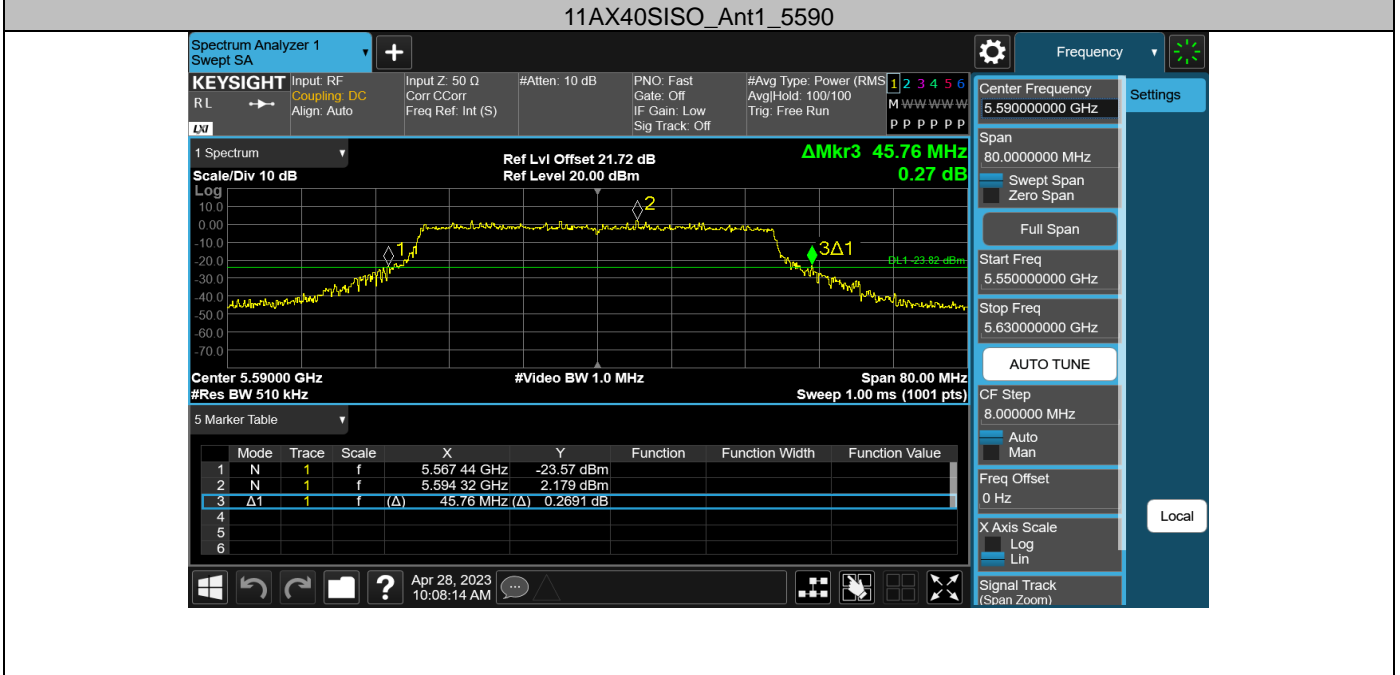

11AC20SISO\_Ant1\_5745

11AC20SISO\_Ant1\_5785

11AC20SISO\_Ant1\_5825

11AC40SISO\_Ant1\_5190

11AC40SISO\_Ant1\_5230

11AC40SISO\_Ant1\_5270

Appendix D: Occupied channel bandwidth  
Test Result

| Test Mode  | Antenna | Frequency [MHz] | OCB [MHz] | FL [MHz]  | FH [MHz]  | Limit [MHz] | Verdict |
|------------|---------|-----------------|-----------|-----------|-----------|-------------|---------|
| 11A        | Ant1    | 5180            | 17.025    | 5171.4456 | 5188.4706 | ---         | ---     |
|            |         | 5200            | 17.097    | 5191.4134 | 5208.5104 | ---         | ---     |
|            |         | 5240            | 17.255    | 5231.2715 | 5248.5265 | ---         | ---     |
|            |         | 5260            | 17.238    | 5251.2727 | 5268.5107 | ---         | ---     |
|            |         | 5300            | 17.285    | 5291.2379 | 5308.5229 | ---         | ---     |
|            |         | 5320            | 17.092    | 5311.4247 | 5328.5167 | ---         | ---     |
|            |         | 5500            | 17.220    | 5491.3504 | 5508.5704 | ---         | ---     |
|            |         | 5580            | 17.056    | 5571.3853 | 5588.4413 | ---         | ---     |
|            |         | 5700            | 17.176    | 5691.2916 | 5708.4676 | ---         | ---     |
|            |         | 5745            | 17.260    | 5736.1917 | 5753.4517 | ---         | ---     |
|            |         | 5785            | 17.243    | 5776.2483 | 5793.4913 | ---         | ---     |
| 5825       | 17.225  | 5816.3186       | 5833.5436 | ---       | ---       |             |         |
| 11N20SISO  | Ant1    | 5180            | 18.352    | 5170.7814 | 5189.1334 | ---         | ---     |
|            |         | 5200            | 18.355    | 5190.8343 | 5209.1893 | ---         | ---     |
|            |         | 5240            | 18.349    | 5230.8168 | 5249.1658 | ---         | ---     |
|            |         | 5260            | 18.321    | 5250.8206 | 5269.1416 | ---         | ---     |
|            |         | 5300            | 18.365    | 5290.7569 | 5309.1219 | ---         | ---     |
|            |         | 5320            | 18.384    | 5310.7888 | 5329.1728 | ---         | ---     |
|            |         | 5500            | 18.351    | 5490.8149 | 5509.1659 | ---         | ---     |
|            |         | 5580            | 18.308    | 5570.7960 | 5589.1040 | ---         | ---     |
|            |         | 5700            | 18.419    | 5690.7239 | 5709.1429 | ---         | ---     |
|            |         | 5745            | 18.407    | 5735.6969 | 5754.1039 | ---         | ---     |
|            |         | 5785            | 18.337    | 5775.7268 | 5794.0638 | ---         | ---     |
| 5825       | 18.326  | 5815.7551       | 5834.0811 | ---       | ---       |             |         |
| 11N40SISO  | Ant1    | 5190            | 37.409    | 5171.2744 | 5208.6834 | ---         | ---     |
|            |         | 5230            | 37.421    | 5211.3148 | 5248.7358 | ---         | ---     |
|            |         | 5270            | 37.242    | 5251.3103 | 5288.5523 | ---         | ---     |
|            |         | 5310            | 37.431    | 5291.1407 | 5328.5717 | ---         | ---     |
|            |         | 5510            | 37.456    | 5491.3351 | 5528.7911 | ---         | ---     |
|            |         | 5590            | 37.416    | 5571.1701 | 5608.5861 | ---         | ---     |
|            |         | 5670            | 37.174    | 5651.2772 | 5688.4512 | ---         | ---     |
|            |         | 5755            | 37.453    | 5735.9318 | 5773.3848 | ---         | ---     |
| 5795       | 37.539  | 5776.0096       | 5813.5486 | ---       | ---       |             |         |
| 11AC20SISO | Ant1    | 5180            | 18.368    | 5170.8350 | 5189.2030 | ---         | ---     |
|            |         | 5200            | 18.417    | 5190.8534 | 5209.2704 | ---         | ---     |
|            |         | 5240            | 18.337    | 5230.8439 | 5249.1809 | ---         | ---     |
|            |         | 5260            | 18.360    | 5250.7955 | 5269.1555 | ---         | ---     |
|            |         | 5300            | 18.429    | 5290.7708 | 5309.1998 | ---         | ---     |
|            |         | 5320            | 18.448    | 5310.7995 | 5329.2475 | ---         | ---     |
|            |         | 5500            | 18.300    | 5490.8123 | 5509.1123 | ---         | ---     |
|            |         | 5580            | 18.495    | 5570.7336 | 5589.2286 | ---         | ---     |
|            |         | 5700            | 18.324    | 5690.7609 | 5709.0849 | ---         | ---     |
|            |         | 5745            | 18.404    | 5735.7201 | 5754.1241 | ---         | ---     |
|            |         | 5785            | 18.351    | 5775.7288 | 5794.0798 | ---         | ---     |
| 5825       | 18.390  | 5815.7329       | 5834.1229 | ---       | ---       |             |         |
| 11AC40SISO | Ant1    | 5190            | 37.301    | 5171.3359 | 5208.6369 | ---         | ---     |
|            |         | 5230            | 37.244    | 5211.4084 | 5248.6524 | ---         | ---     |
|            |         | 5270            | 37.196    | 5251.3894 | 5288.5854 | ---         | ---     |
|            |         | 5310            | 37.200    | 5291.2830 | 5328.4830 | ---         | ---     |
|            |         | 5510            | 37.262    | 5491.3673 | 5528.6293 | ---         | ---     |
|            |         | 5590            | 37.404    | 5571.2423 | 5608.6463 | ---         | ---     |
|            |         | 5670            | 37.470    | 5651.1131 | 5688.5831 | ---         | ---     |
|            |         | 5755            | 37.325    | 5736.0965 | 5773.4215 | ---         | ---     |
| 5795       | 37.292  | 5776.1556       | 5813.4476 | ---       | ---       |             |         |
| 11AX20SISO | Ant1    | 5180            | 19.224    | 5170.3770 | 5189.6010 | ---         | ---     |