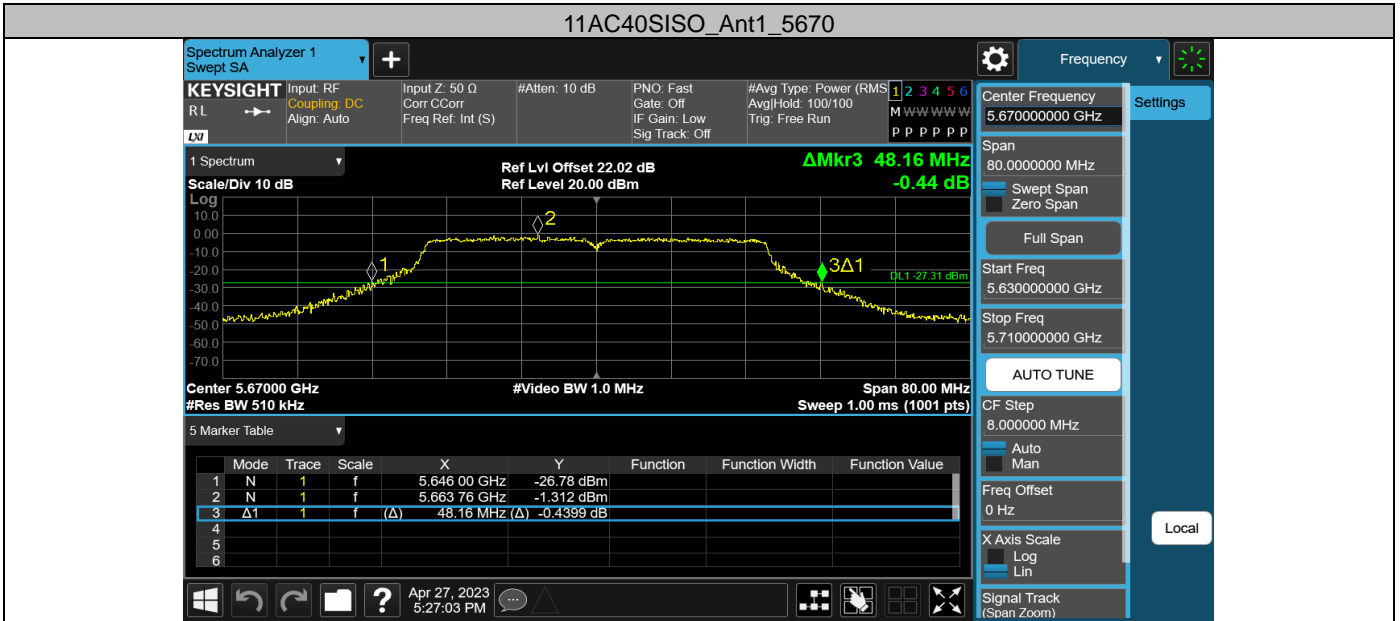

11AC20SISO\_Ant1\_5745

11AC20SISO\_Ant1\_5785

11AC20SISO\_Ant1\_5825

11AC40SISO\_Ant1\_5190

11AC40SISO\_Ant1\_5230

11AC40SISO\_Ant1\_5270

Appendix D: Occupied channel bandwidth  
Test Result

| Test Mode  | Antenna | Frequency [MHz] | OCB [MHz] | FL [MHz]  | FH [MHz]  | Limit [MHz] | Verdict |
|------------|---------|-----------------|-----------|-----------|-----------|-------------|---------|
| 11A        | Ant1    | 5180            | 17.025    | 5171.4456 | 5188.4706 | ---         | ---     |
|            |         | 5200            | 17.097    | 5191.4134 | 5208.5104 | ---         | ---     |
|            |         | 5240            | 17.255    | 5231.2715 | 5248.5265 | ---         | ---     |
|            |         | 5260            | 17.238    | 5251.2727 | 5268.5107 | ---         | ---     |
|            |         | 5300            | 17.285    | 5291.2379 | 5308.5229 | ---         | ---     |
|            |         | 5320            | 17.092    | 5311.4247 | 5328.5167 | ---         | ---     |
|            |         | 5500            | 17.220    | 5491.3504 | 5508.5704 | ---         | ---     |
|            |         | 5580            | 17.056    | 5571.3853 | 5588.4413 | ---         | ---     |
|            |         | 5700            | 17.176    | 5691.2916 | 5708.4676 | ---         | ---     |
|            |         | 5745            | 17.260    | 5736.1917 | 5753.4517 | ---         | ---     |
|            |         | 5785            | 17.243    | 5776.2483 | 5793.4913 | ---         | ---     |
| 5825       | 17.225  | 5816.3186       | 5833.5436 | ---       | ---       |             |         |
| 11N20SISO  | Ant1    | 5180            | 18.352    | 5170.7814 | 5189.1334 | ---         | ---     |
|            |         | 5200            | 18.355    | 5190.8343 | 5209.1893 | ---         | ---     |
|            |         | 5240            | 18.349    | 5230.8168 | 5249.1658 | ---         | ---     |
|            |         | 5260            | 18.321    | 5250.8206 | 5269.1416 | ---         | ---     |
|            |         | 5300            | 18.365    | 5290.7569 | 5309.1219 | ---         | ---     |
|            |         | 5320            | 18.384    | 5310.7888 | 5329.1728 | ---         | ---     |
|            |         | 5500            | 18.351    | 5490.8149 | 5509.1659 | ---         | ---     |
|            |         | 5580            | 18.308    | 5570.7960 | 5589.1040 | ---         | ---     |
|            |         | 5700            | 18.419    | 5690.7239 | 5709.1429 | ---         | ---     |
|            |         | 5745            | 18.407    | 5735.6969 | 5754.1039 | ---         | ---     |
|            |         | 5785            | 18.337    | 5775.7268 | 5794.0638 | ---         | ---     |
| 5825       | 18.326  | 5815.7551       | 5834.0811 | ---       | ---       |             |         |
| 11N40SISO  | Ant1    | 5190            | 37.409    | 5171.2744 | 5208.6834 | ---         | ---     |
|            |         | 5230            | 37.421    | 5211.3148 | 5248.7358 | ---         | ---     |
|            |         | 5270            | 37.242    | 5251.3103 | 5288.5523 | ---         | ---     |
|            |         | 5310            | 37.431    | 5291.1407 | 5328.5717 | ---         | ---     |
|            |         | 5510            | 37.456    | 5491.3351 | 5528.7911 | ---         | ---     |
|            |         | 5590            | 37.416    | 5571.1701 | 5608.5861 | ---         | ---     |
|            |         | 5670            | 37.174    | 5651.2772 | 5688.4512 | ---         | ---     |
|            |         | 5755            | 37.453    | 5735.9318 | 5773.3848 | ---         | ---     |
| 5795       | 37.539  | 5776.0096       | 5813.5486 | ---       | ---       |             |         |
| 11AC20SISO | Ant1    | 5180            | 18.368    | 5170.8350 | 5189.2030 | ---         | ---     |
|            |         | 5200            | 18.417    | 5190.8534 | 5209.2704 | ---         | ---     |
|            |         | 5240            | 18.337    | 5230.8439 | 5249.1809 | ---         | ---     |
|            |         | 5260            | 18.360    | 5250.7955 | 5269.1555 | ---         | ---     |
|            |         | 5300            | 18.429    | 5290.7708 | 5309.1998 | ---         | ---     |
|            |         | 5320            | 18.448    | 5310.7995 | 5329.2475 | ---         | ---     |
|            |         | 5500            | 18.300    | 5490.8123 | 5509.1123 | ---         | ---     |
|            |         | 5580            | 18.495    | 5570.7336 | 5589.2286 | ---         | ---     |
|            |         | 5700            | 18.324    | 5690.7609 | 5709.0849 | ---         | ---     |
|            |         | 5745            | 18.404    | 5735.7201 | 5754.1241 | ---         | ---     |
|            |         | 5785            | 18.351    | 5775.7288 | 5794.0798 | ---         | ---     |
| 5825       | 18.390  | 5815.7329       | 5834.1229 | ---       | ---       |             |         |
| 11AC40SISO | Ant1    | 5190            | 37.301    | 5171.3359 | 5208.6369 | ---         | ---     |
|            |         | 5230            | 37.244    | 5211.4084 | 5248.6524 | ---         | ---     |
|            |         | 5270            | 37.196    | 5251.3894 | 5288.5854 | ---         | ---     |
|            |         | 5310            | 37.200    | 5291.2830 | 5328.4830 | ---         | ---     |
|            |         | 5510            | 37.262    | 5491.3673 | 5528.6293 | ---         | ---     |
|            |         | 5590            | 37.404    | 5571.2423 | 5608.6463 | ---         | ---     |
|            |         | 5670            | 37.470    | 5651.1131 | 5688.5831 | ---         | ---     |
|            |         | 5755            | 37.325    | 5736.0965 | 5773.4215 | ---         | ---     |
| 5795       | 37.292  | 5776.1556       | 5813.4476 | ---       | ---       |             |         |
| 11AX20SISO | Ant1    | 5180            | 19.224    | 5170.3770 | 5189.6010 | ---         | ---     |