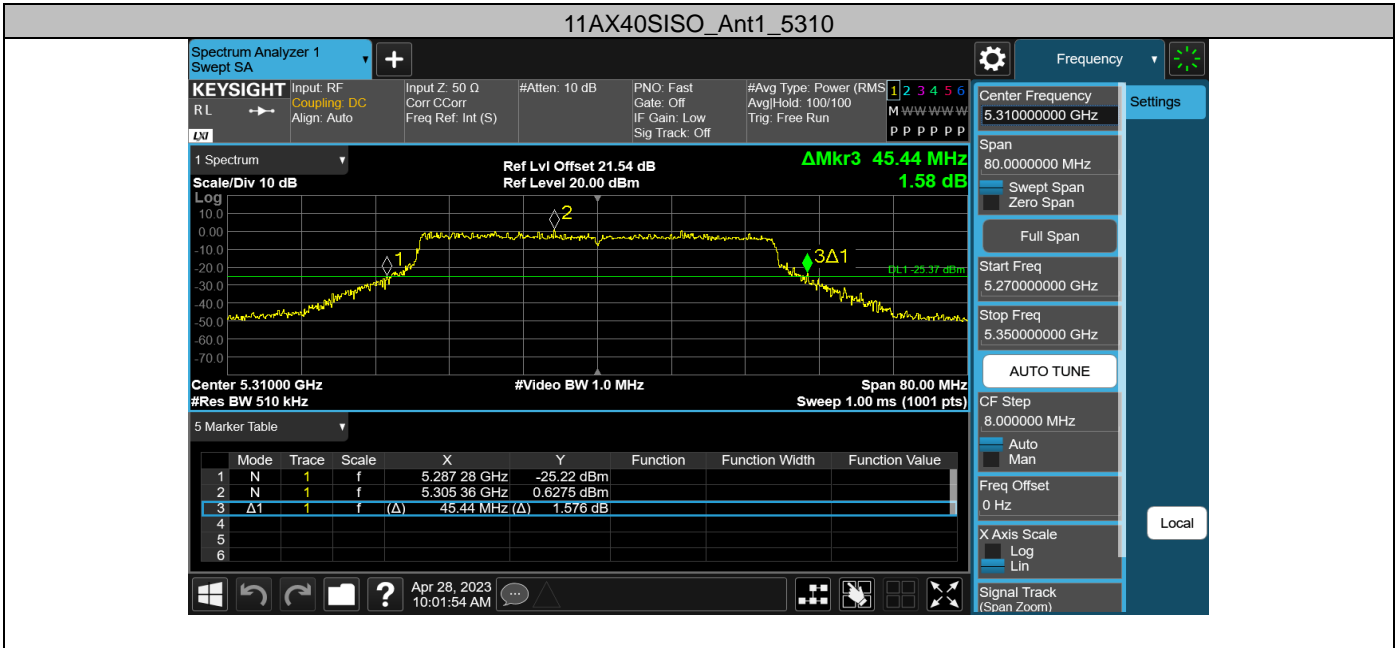

11AC20SISO\_Ant1\_5745

11AC20SISO\_Ant1\_5785

11AC20SISO\_Ant1\_5825

11AC40SISO\_Ant1\_5190

11AC40SISO\_Ant1\_5230

11AC40SISO\_Ant1\_5270

Appendix D: Occupied channel bandwidth  
Test Result

| Test Mode  | Antenna | Frequency [MHz] | OCB [MHz] | FL [MHz]  | FH [MHz]  | Limit [MHz] | Verdict |
|------------|---------|-----------------|-----------|-----------|-----------|-------------|---------|
| 11A        | Ant1    | 5180            | 17.025    | 5171.4456 | 5188.4706 | ---         | ---     |
|            |         | 5200            | 17.097    | 5191.4134 | 5208.5104 | ---         | ---     |
|            |         | 5240            | 17.255    | 5231.2715 | 5248.5265 | ---         | ---     |
|            |         | 5260            | 17.238    | 5251.2727 | 5268.5107 | ---         | ---     |
|            |         | 5300            | 17.285    | 5291.2379 | 5308.5229 | ---         | ---     |
|            |         | 5320            | 17.092    | 5311.4247 | 5328.5167 | ---         | ---     |
|            |         | 5500            | 17.220    | 5491.3504 | 5508.5704 | ---         | ---     |
|            |         | 5580            | 17.056    | 5571.3853 | 5588.4413 | ---         | ---     |
|            |         | 5700            | 17.176    | 5691.2916 | 5708.4676 | ---         | ---     |
|            |         | 5745            | 17.260    | 5736.1917 | 5753.4517 | ---         | ---     |
|            |         | 5785            | 17.243    | 5776.2483 | 5793.4913 | ---         | ---     |
| 5825       | 17.225  | 5816.3186       | 5833.5436 | ---       | ---       |             |         |
| 11N20SISO  | Ant1    | 5180            | 18.352    | 5170.7814 | 5189.1334 | ---         | ---     |
|            |         | 5200            | 18.355    | 5190.8343 | 5209.1893 | ---         | ---     |
|            |         | 5240            | 18.349    | 5230.8168 | 5249.1658 | ---         | ---     |
|            |         | 5260            | 18.321    | 5250.8206 | 5269.1416 | ---         | ---     |
|            |         | 5300            | 18.365    | 5290.7569 | 5309.1219 | ---         | ---     |
|            |         | 5320            | 18.384    | 5310.7888 | 5329.1728 | ---         | ---     |
|            |         | 5500            | 18.351    | 5490.8149 | 5509.1659 | ---         | ---     |
|            |         | 5580            | 18.308    | 5570.7960 | 5589.1040 | ---         | ---     |
|            |         | 5700            | 18.419    | 5690.7239 | 5709.1429 | ---         | ---     |
|            |         | 5745            | 18.407    | 5735.6969 | 5754.1039 | ---         | ---     |
|            |         | 5785            | 18.337    | 5775.7268 | 5794.0638 | ---         | ---     |
| 5825       | 18.326  | 5815.7551       | 5834.0811 | ---       | ---       |             |         |
| 11N40SISO  | Ant1    | 5190            | 37.409    | 5171.2744 | 5208.6834 | ---         | ---     |
|            |         | 5230            | 37.421    | 5211.3148 | 5248.7358 | ---         | ---     |
|            |         | 5270            | 37.242    | 5251.3103 | 5288.5523 | ---         | ---     |
|            |         | 5310            | 37.431    | 5291.1407 | 5328.5717 | ---         | ---     |
|            |         | 5510            | 37.456    | 5491.3351 | 5528.7911 | ---         | ---     |
|            |         | 5590            | 37.416    | 5571.1701 | 5608.5861 | ---         | ---     |
|            |         | 5670            | 37.174    | 5651.2772 | 5688.4512 | ---         | ---     |
|            |         | 5755            | 37.453    | 5735.9318 | 5773.3848 | ---         | ---     |
| 5795       | 37.539  | 5776.0096       | 5813.5486 | ---       | ---       |             |         |
| 11AC20SISO | Ant1    | 5180            | 18.368    | 5170.8350 | 5189.2030 | ---         | ---     |
|            |         | 5200            | 18.417    | 5190.8534 | 5209.2704 | ---         | ---     |
|            |         | 5240            | 18.337    | 5230.8439 | 5249.1809 | ---         | ---     |
|            |         | 5260            | 18.360    | 5250.7955 | 5269.1555 | ---         | ---     |
|            |         | 5300            | 18.429    | 5290.7708 | 5309.1998 | ---         | ---     |
|            |         | 5320            | 18.448    | 5310.7995 | 5329.2475 | ---         | ---     |
|            |         | 5500            | 18.300    | 5490.8123 | 5509.1123 | ---         | ---     |
|            |         | 5580            | 18.495    | 5570.7336 | 5589.2286 | ---         | ---     |
|            |         | 5700            | 18.324    | 5690.7609 | 5709.0849 | ---         | ---     |
|            |         | 5745            | 18.404    | 5735.7201 | 5754.1241 | ---         | ---     |
|            |         | 5785            | 18.351    | 5775.7288 | 5794.0798 | ---         | ---     |
| 5825       | 18.390  | 5815.7329       | 5834.1229 | ---       | ---       |             |         |
| 11AC40SISO | Ant1    | 5190            | 37.301    | 5171.3359 | 5208.6369 | ---         | ---     |
|            |         | 5230            | 37.244    | 5211.4084 | 5248.6524 | ---         | ---     |
|            |         | 5270            | 37.196    | 5251.3894 | 5288.5854 | ---         | ---     |
|            |         | 5310            | 37.200    | 5291.2830 | 5328.4830 | ---         | ---     |
|            |         | 5510            | 37.262    | 5491.3673 | 5528.6293 | ---         | ---     |
|            |         | 5590            | 37.404    | 5571.2423 | 5608.6463 | ---         | ---     |
|            |         | 5670            | 37.470    | 5651.1131 | 5688.5831 | ---         | ---     |
|            |         | 5755            | 37.325    | 5736.0965 | 5773.4215 | ---         | ---     |
| 5795       | 37.292  | 5776.1556       | 5813.4476 | ---       | ---       |             |         |
| 11AX20SISO | Ant1    | 5180            | 19.224    | 5170.3770 | 5189.6010 | ---         | ---     |