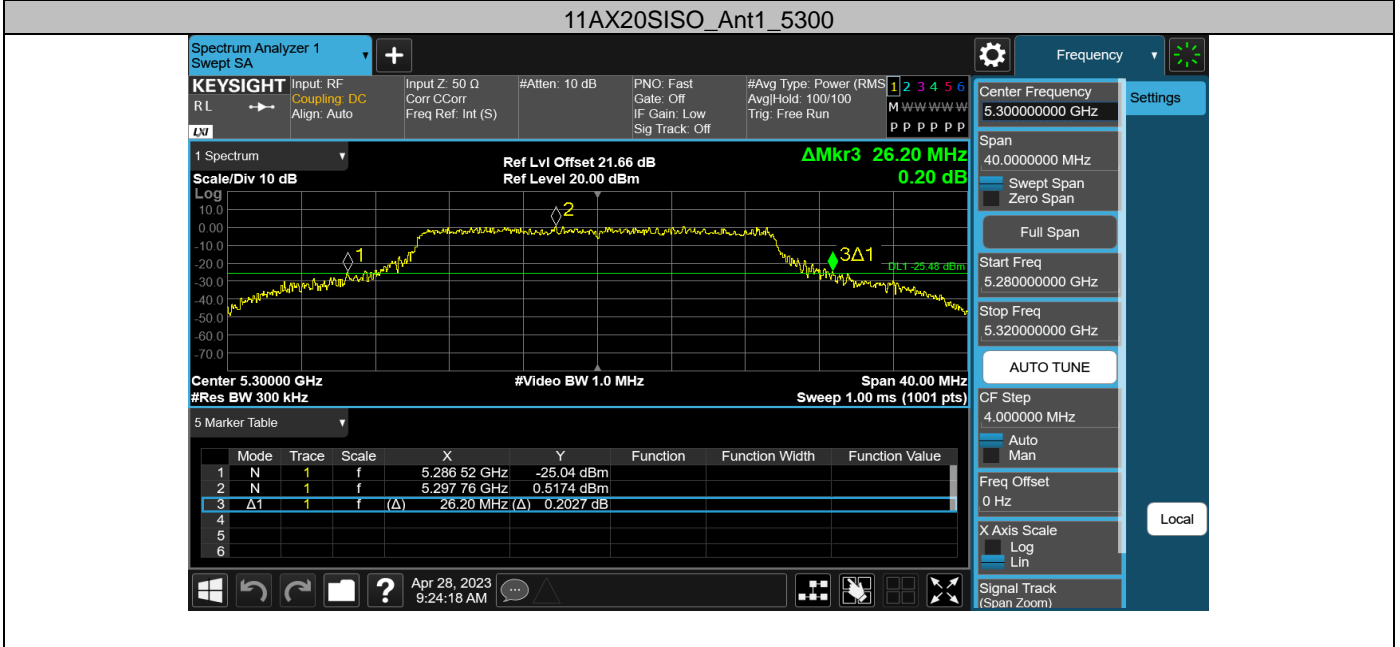

11AC20SISO\_Ant1\_5745

11AC20SISO\_Ant1\_5785

11AC20SISO\_Ant1\_5825

11AC40SISO\_Ant1\_5190

11AC40SISO\_Ant1\_5230

11AC40SISO\_Ant1\_5270

Appendix D: Occupied channel bandwidth  
Test Result

| Test Mode  | Antenna | Frequency [MHz] | OCB [MHz] | FL [MHz]  | FH [MHz]  | Limit [MHz] | Verdict |
|------------|---------|-----------------|-----------|-----------|-----------|-------------|---------|
| 11A        | Ant1    | 5180            | 17.025    | 5171.4456 | 5188.4706 | ---         | ---     |
|            |         | 5200            | 17.097    | 5191.4134 | 5208.5104 | ---         | ---     |
|            |         | 5240            | 17.255    | 5231.2715 | 5248.5265 | ---         | ---     |
|            |         | 5260            | 17.238    | 5251.2727 | 5268.5107 | ---         | ---     |
|            |         | 5300            | 17.285    | 5291.2379 | 5308.5229 | ---         | ---     |
|            |         | 5320            | 17.092    | 5311.4247 | 5328.5167 | ---         | ---     |
|            |         | 5500            | 17.220    | 5491.3504 | 5508.5704 | ---         | ---     |
|            |         | 5580            | 17.056    | 5571.3853 | 5588.4413 | ---         | ---     |
|            |         | 5700            | 17.176    | 5691.2916 | 5708.4676 | ---         | ---     |
|            |         | 5745            | 17.260    | 5736.1917 | 5753.4517 | ---         | ---     |
|            |         | 5785            | 17.243    | 5776.2483 | 5793.4913 | ---         | ---     |
| 5825       | 17.225  | 5816.3186       | 5833.5436 | ---       | ---       |             |         |
| 11N20SISO  | Ant1    | 5180            | 18.352    | 5170.7814 | 5189.1334 | ---         | ---     |
|            |         | 5200            | 18.355    | 5190.8343 | 5209.1893 | ---         | ---     |
|            |         | 5240            | 18.349    | 5230.8168 | 5249.1658 | ---         | ---     |
|            |         | 5260            | 18.321    | 5250.8206 | 5269.1416 | ---         | ---     |
|            |         | 5300            | 18.365    | 5290.7569 | 5309.1219 | ---         | ---     |
|            |         | 5320            | 18.384    | 5310.7888 | 5329.1728 | ---         | ---     |
|            |         | 5500            | 18.351    | 5490.8149 | 5509.1659 | ---         | ---     |
|            |         | 5580            | 18.308    | 5570.7960 | 5589.1040 | ---         | ---     |
|            |         | 5700            | 18.419    | 5690.7239 | 5709.1429 | ---         | ---     |
|            |         | 5745            | 18.407    | 5735.6969 | 5754.1039 | ---         | ---     |
|            |         | 5785            | 18.337    | 5775.7268 | 5794.0638 | ---         | ---     |
| 5825       | 18.326  | 5815.7551       | 5834.0811 | ---       | ---       |             |         |
| 11N40SISO  | Ant1    | 5190            | 37.409    | 5171.2744 | 5208.6834 | ---         | ---     |
|            |         | 5230            | 37.421    | 5211.3148 | 5248.7358 | ---         | ---     |
|            |         | 5270            | 37.242    | 5251.3103 | 5288.5523 | ---         | ---     |
|            |         | 5310            | 37.431    | 5291.1407 | 5328.5717 | ---         | ---     |
|            |         | 5510            | 37.456    | 5491.3351 | 5528.7911 | ---         | ---     |
|            |         | 5590            | 37.416    | 5571.1701 | 5608.5861 | ---         | ---     |
|            |         | 5670            | 37.174    | 5651.2772 | 5688.4512 | ---         | ---     |
|            |         | 5755            | 37.453    | 5735.9318 | 5773.3848 | ---         | ---     |
| 5795       | 37.539  | 5776.0096       | 5813.5486 | ---       | ---       |             |         |
| 11AC20SISO | Ant1    | 5180            | 18.368    | 5170.8350 | 5189.2030 | ---         | ---     |
|            |         | 5200            | 18.417    | 5190.8534 | 5209.2704 | ---         | ---     |
|            |         | 5240            | 18.337    | 5230.8439 | 5249.1809 | ---         | ---     |
|            |         | 5260            | 18.360    | 5250.7955 | 5269.1555 | ---         | ---     |
|            |         | 5300            | 18.429    | 5290.7708 | 5309.1998 | ---         | ---     |
|            |         | 5320            | 18.448    | 5310.7995 | 5329.2475 | ---         | ---     |
|            |         | 5500            | 18.300    | 5490.8123 | 5509.1123 | ---         | ---     |
|            |         | 5580            | 18.495    | 5570.7336 | 5589.2286 | ---         | ---     |
|            |         | 5700            | 18.324    | 5690.7609 | 5709.0849 | ---         | ---     |
|            |         | 5745            | 18.404    | 5735.7201 | 5754.1241 | ---         | ---     |
|            |         | 5785            | 18.351    | 5775.7288 | 5794.0798 | ---         | ---     |
| 5825       | 18.390  | 5815.7329       | 5834.1229 | ---       | ---       |             |         |
| 11AC40SISO | Ant1    | 5190            | 37.301    | 5171.3359 | 5208.6369 | ---         | ---     |
|            |         | 5230            | 37.244    | 5211.4084 | 5248.6524 | ---         | ---     |
|            |         | 5270            | 37.196    | 5251.3894 | 5288.5854 | ---         | ---     |
|            |         | 5310            | 37.200    | 5291.2830 | 5328.4830 | ---         | ---     |
|            |         | 5510            | 37.262    | 5491.3673 | 5528.6293 | ---         | ---     |
|            |         | 5590            | 37.404    | 5571.2423 | 5608.6463 | ---         | ---     |
|            |         | 5670            | 37.470    | 5651.1131 | 5688.5831 | ---         | ---     |
|            |         | 5755            | 37.325    | 5736.0965 | 5773.4215 | ---         | ---     |
| 5795       | 37.292  | 5776.1556       | 5813.4476 | ---       | ---       |             |         |
| 11AX20SISO | Ant1    | 5180            | 19.224    | 5170.3770 | 5189.6010 | ---         | ---     |