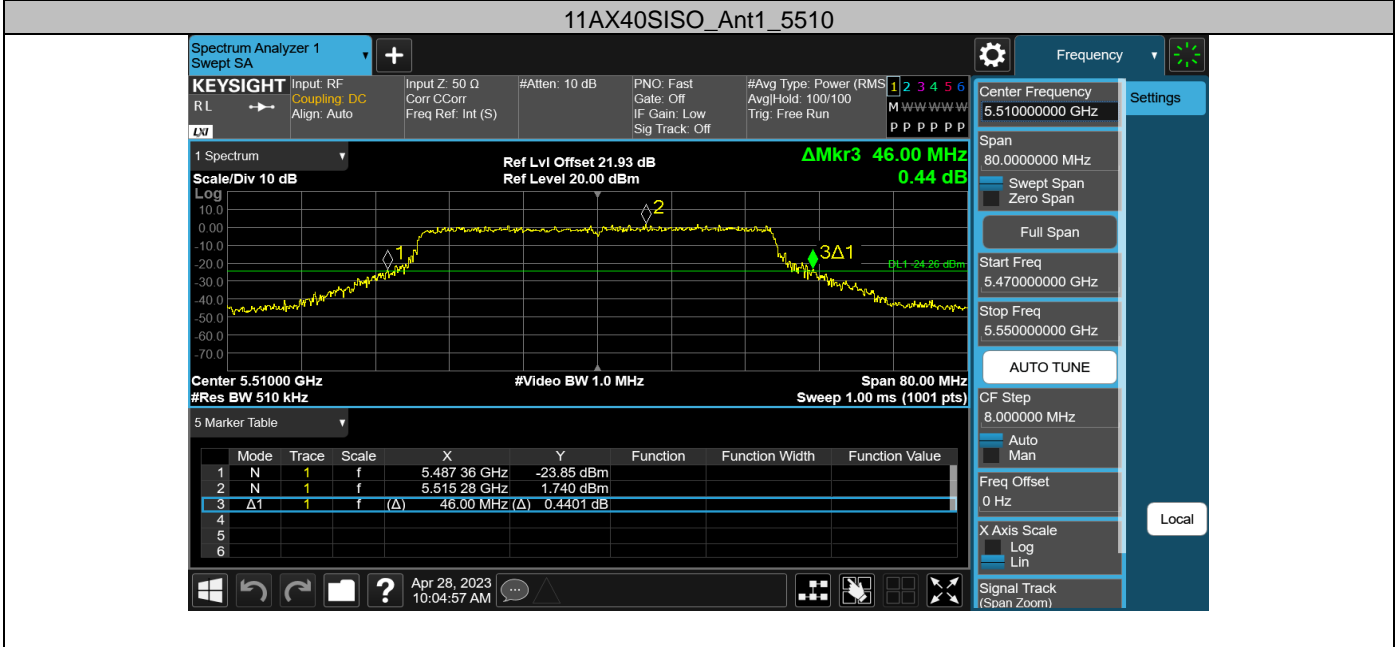

11AC20SISO\_Ant1\_5745

11AC20SISO\_Ant1\_5785

11AC20SISO\_Ant1\_5825

11AC40SISO\_Ant1\_5190

11AC40SISO\_Ant1\_5230

11AC40SISO\_Ant1\_5270

Appendix D: Occupied channel bandwidth  
Test Result

| Test Mode  | Antenna | Frequency [MHz] | OCB [MHz] | FL [MHz]  | FH [MHz]  | Limit [MHz] | Verdict |
|------------|---------|-----------------|-----------|-----------|-----------|-------------|---------|
| 11A        | Ant1    | 5180            | 17.025    | 5171.4456 | 5188.4706 | ---         | ---     |
|            |         | 5200            | 17.097    | 5191.4134 | 5208.5104 | ---         | ---     |
|            |         | 5240            | 17.255    | 5231.2715 | 5248.5265 | ---         | ---     |
|            |         | 5260            | 17.238    | 5251.2727 | 5268.5107 | ---         | ---     |
|            |         | 5300            | 17.285    | 5291.2379 | 5308.5229 | ---         | ---     |
|            |         | 5320            | 17.092    | 5311.4247 | 5328.5167 | ---         | ---     |
|            |         | 5500            | 17.220    | 5491.3504 | 5508.5704 | ---         | ---     |
|            |         | 5580            | 17.056    | 5571.3853 | 5588.4413 | ---         | ---     |
|            |         | 5700            | 17.176    | 5691.2916 | 5708.4676 | ---         | ---     |
|            |         | 5745            | 17.260    | 5736.1917 | 5753.4517 | ---         | ---     |
|            |         | 5785            | 17.243    | 5776.2483 | 5793.4913 | ---         | ---     |
| 5825       | 17.225  | 5816.3186       | 5833.5436 | ---       | ---       |             |         |
| 11N20SISO  | Ant1    | 5180            | 18.352    | 5170.7814 | 5189.1334 | ---         | ---     |
|            |         | 5200            | 18.355    | 5190.8343 | 5209.1893 | ---         | ---     |
|            |         | 5240            | 18.349    | 5230.8168 | 5249.1658 | ---         | ---     |
|            |         | 5260            | 18.321    | 5250.8206 | 5269.1416 | ---         | ---     |
|            |         | 5300            | 18.365    | 5290.7569 | 5309.1219 | ---         | ---     |
|            |         | 5320            | 18.384    | 5310.7888 | 5329.1728 | ---         | ---     |
|            |         | 5500            | 18.351    | 5490.8149 | 5509.1659 | ---         | ---     |
|            |         | 5580            | 18.308    | 5570.7960 | 5589.1040 | ---         | ---     |
|            |         | 5700            | 18.419    | 5690.7239 | 5709.1429 | ---         | ---     |
|            |         | 5745            | 18.407    | 5735.6969 | 5754.1039 | ---         | ---     |
|            |         | 5785            | 18.337    | 5775.7268 | 5794.0638 | ---         | ---     |
| 5825       | 18.326  | 5815.7551       | 5834.0811 | ---       | ---       |             |         |
| 11N40SISO  | Ant1    | 5190            | 37.409    | 5171.2744 | 5208.6834 | ---         | ---     |
|            |         | 5230            | 37.421    | 5211.3148 | 5248.7358 | ---         | ---     |
|            |         | 5270            | 37.242    | 5251.3103 | 5288.5523 | ---         | ---     |
|            |         | 5310            | 37.431    | 5291.1407 | 5328.5717 | ---         | ---     |
|            |         | 5510            | 37.456    | 5491.3351 | 5528.7911 | ---         | ---     |
|            |         | 5590            | 37.416    | 5571.1701 | 5608.5861 | ---         | ---     |
|            |         | 5670            | 37.174    | 5651.2772 | 5688.4512 | ---         | ---     |
|            |         | 5755            | 37.453    | 5735.9318 | 5773.3848 | ---         | ---     |
| 5795       | 37.539  | 5776.0096       | 5813.5486 | ---       | ---       |             |         |
| 11AC20SISO | Ant1    | 5180            | 18.368    | 5170.8350 | 5189.2030 | ---         | ---     |
|            |         | 5200            | 18.417    | 5190.8534 | 5209.2704 | ---         | ---     |
|            |         | 5240            | 18.337    | 5230.8439 | 5249.1809 | ---         | ---     |
|            |         | 5260            | 18.360    | 5250.7955 | 5269.1555 | ---         | ---     |
|            |         | 5300            | 18.429    | 5290.7708 | 5309.1998 | ---         | ---     |
|            |         | 5320            | 18.448    | 5310.7995 | 5329.2475 | ---         | ---     |
|            |         | 5500            | 18.300    | 5490.8123 | 5509.1123 | ---         | ---     |
|            |         | 5580            | 18.495    | 5570.7336 | 5589.2286 | ---         | ---     |
|            |         | 5700            | 18.324    | 5690.7609 | 5709.0849 | ---         | ---     |
|            |         | 5745            | 18.404    | 5735.7201 | 5754.1241 | ---         | ---     |
|            |         | 5785            | 18.351    | 5775.7288 | 5794.0798 | ---         | ---     |
| 5825       | 18.390  | 5815.7329       | 5834.1229 | ---       | ---       |             |         |
| 11AC40SISO | Ant1    | 5190            | 37.301    | 5171.3359 | 5208.6369 | ---         | ---     |
|            |         | 5230            | 37.244    | 5211.4084 | 5248.6524 | ---         | ---     |
|            |         | 5270            | 37.196    | 5251.3894 | 5288.5854 | ---         | ---     |
|            |         | 5310            | 37.200    | 5291.2830 | 5328.4830 | ---         | ---     |
|            |         | 5510            | 37.262    | 5491.3673 | 5528.6293 | ---         | ---     |
|            |         | 5590            | 37.404    | 5571.2423 | 5608.6463 | ---         | ---     |
|            |         | 5670            | 37.470    | 5651.1131 | 5688.5831 | ---         | ---     |
|            |         | 5755            | 37.325    | 5736.0965 | 5773.4215 | ---         | ---     |
| 5795       | 37.292  | 5776.1556       | 5813.4476 | ---       | ---       |             |         |
| 11AX20SISO | Ant1    | 5180            | 19.224    | 5170.3770 | 5189.6010 | ---         | ---     |