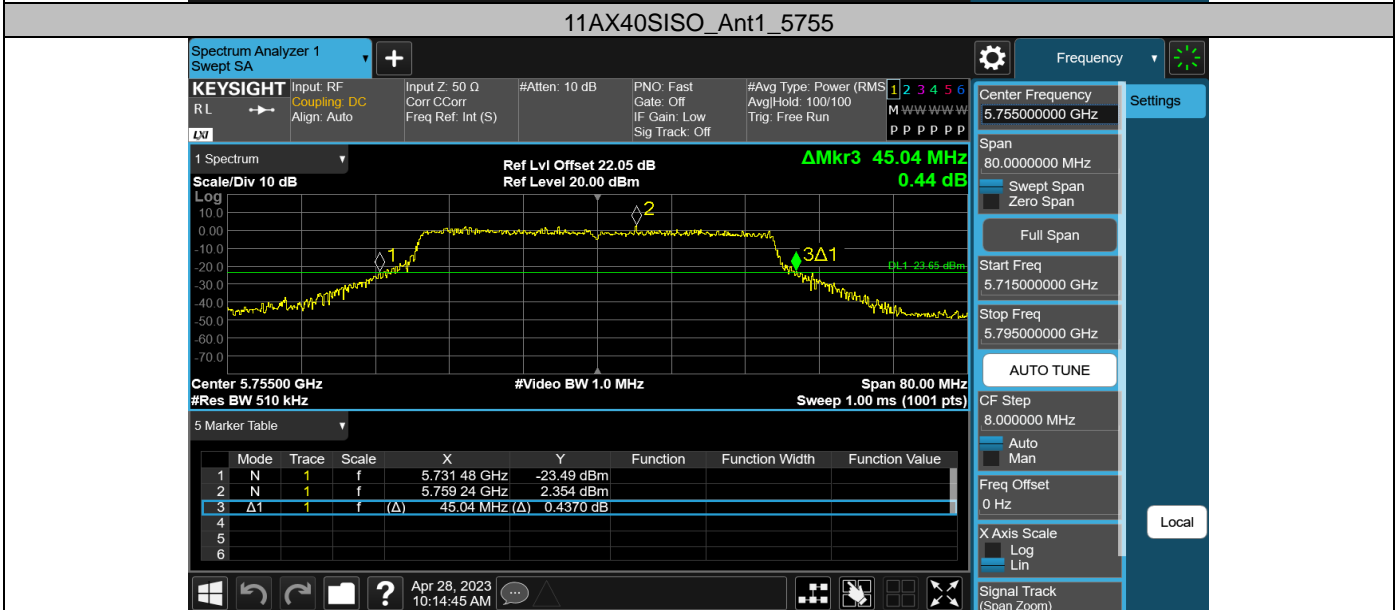

11AC20SISO\_Ant1\_5745

11AC20SISO\_Ant1\_5785

11AC20SISO\_Ant1\_5825

11AC40SISO\_Ant1\_5190

11AC40SISO\_Ant1\_5230

11AC40SISO\_Ant1\_5270

Appendix D: Occupied channel bandwidth  
Test Result

| Test Mode  | Antenna | Frequency [MHz] | OCB [MHz] | FL [MHz]  | FH [MHz]  | Limit [MHz] | Verdict |
|------------|---------|-----------------|-----------|-----------|-----------|-------------|---------|
| 11A        | Ant1    | 5180            | 17.025    | 5171.4456 | 5188.4706 | ---         | ---     |
|            |         | 5200            | 17.097    | 5191.4134 | 5208.5104 | ---         | ---     |
|            |         | 5240            | 17.255    | 5231.2715 | 5248.5265 | ---         | ---     |
|            |         | 5260            | 17.238    | 5251.2727 | 5268.5107 | ---         | ---     |
|            |         | 5300            | 17.285    | 5291.2379 | 5308.5229 | ---         | ---     |
|            |         | 5320            | 17.092    | 5311.4247 | 5328.5167 | ---         | ---     |
|            |         | 5500            | 17.220    | 5491.3504 | 5508.5704 | ---         | ---     |
|            |         | 5580            | 17.056    | 5571.3853 | 5588.4413 | ---         | ---     |
|            |         | 5700            | 17.176    | 5691.2916 | 5708.4676 | ---         | ---     |
|            |         | 5745            | 17.260    | 5736.1917 | 5753.4517 | ---         | ---     |
|            |         | 5785            | 17.243    | 5776.2483 | 5793.4913 | ---         | ---     |
| 5825       | 17.225  | 5816.3186       | 5833.5436 | ---       | ---       |             |         |
| 11N20SISO  | Ant1    | 5180            | 18.352    | 5170.7814 | 5189.1334 | ---         | ---     |
|            |         | 5200            | 18.355    | 5190.8343 | 5209.1893 | ---         | ---     |
|            |         | 5240            | 18.349    | 5230.8168 | 5249.1658 | ---         | ---     |
|            |         | 5260            | 18.321    | 5250.8206 | 5269.1416 | ---         | ---     |
|            |         | 5300            | 18.365    | 5290.7569 | 5309.1219 | ---         | ---     |
|            |         | 5320            | 18.384    | 5310.7888 | 5329.1728 | ---         | ---     |
|            |         | 5500            | 18.351    | 5490.8149 | 5509.1659 | ---         | ---     |
|            |         | 5580            | 18.308    | 5570.7960 | 5589.1040 | ---         | ---     |
|            |         | 5700            | 18.419    | 5690.7239 | 5709.1429 | ---         | ---     |
|            |         | 5745            | 18.407    | 5735.6969 | 5754.1039 | ---         | ---     |
|            |         | 5785            | 18.337    | 5775.7268 | 5794.0638 | ---         | ---     |
| 5825       | 18.326  | 5815.7551       | 5834.0811 | ---       | ---       |             |         |
| 11N40SISO  | Ant1    | 5190            | 37.409    | 5171.2744 | 5208.6834 | ---         | ---     |
|            |         | 5230            | 37.421    | 5211.3148 | 5248.7358 | ---         | ---     |
|            |         | 5270            | 37.242    | 5251.3103 | 5288.5523 | ---         | ---     |
|            |         | 5310            | 37.431    | 5291.1407 | 5328.5717 | ---         | ---     |
|            |         | 5510            | 37.456    | 5491.3351 | 5528.7911 | ---         | ---     |
|            |         | 5590            | 37.416    | 5571.1701 | 5608.5861 | ---         | ---     |
|            |         | 5670            | 37.174    | 5651.2772 | 5688.4512 | ---         | ---     |
|            |         | 5755            | 37.453    | 5735.9318 | 5773.3848 | ---         | ---     |
| 5795       | 37.539  | 5776.0096       | 5813.5486 | ---       | ---       |             |         |
| 11AC20SISO | Ant1    | 5180            | 18.368    | 5170.8350 | 5189.2030 | ---         | ---     |
|            |         | 5200            | 18.417    | 5190.8534 | 5209.2704 | ---         | ---     |
|            |         | 5240            | 18.337    | 5230.8439 | 5249.1809 | ---         | ---     |
|            |         | 5260            | 18.360    | 5250.7955 | 5269.1555 | ---         | ---     |
|            |         | 5300            | 18.429    | 5290.7708 | 5309.1998 | ---         | ---     |
|            |         | 5320            | 18.448    | 5310.7995 | 5329.2475 | ---         | ---     |
|            |         | 5500            | 18.300    | 5490.8123 | 5509.1123 | ---         | ---     |
|            |         | 5580            | 18.495    | 5570.7336 | 5589.2286 | ---         | ---     |
|            |         | 5700            | 18.324    | 5690.7609 | 5709.0849 | ---         | ---     |
|            |         | 5745            | 18.404    | 5735.7201 | 5754.1241 | ---         | ---     |
|            |         | 5785            | 18.351    | 5775.7288 | 5794.0798 | ---         | ---     |
| 5825       | 18.390  | 5815.7329       | 5834.1229 | ---       | ---       |             |         |
| 11AC40SISO | Ant1    | 5190            | 37.301    | 5171.3359 | 5208.6369 | ---         | ---     |
|            |         | 5230            | 37.244    | 5211.4084 | 5248.6524 | ---         | ---     |
|            |         | 5270            | 37.196    | 5251.3894 | 5288.5854 | ---         | ---     |
|            |         | 5310            | 37.200    | 5291.2830 | 5328.4830 | ---         | ---     |
|            |         | 5510            | 37.262    | 5491.3673 | 5528.6293 | ---         | ---     |
|            |         | 5590            | 37.404    | 5571.2423 | 5608.6463 | ---         | ---     |
|            |         | 5670            | 37.470    | 5651.1131 | 5688.5831 | ---         | ---     |
|            |         | 5755            | 37.325    | 5736.0965 | 5773.4215 | ---         | ---     |
| 5795       | 37.292  | 5776.1556       | 5813.4476 | ---       | ---       |             |         |
| 11AX20SISO | Ant1    | 5180            | 19.224    | 5170.3770 | 5189.6010 | ---         | ---     |