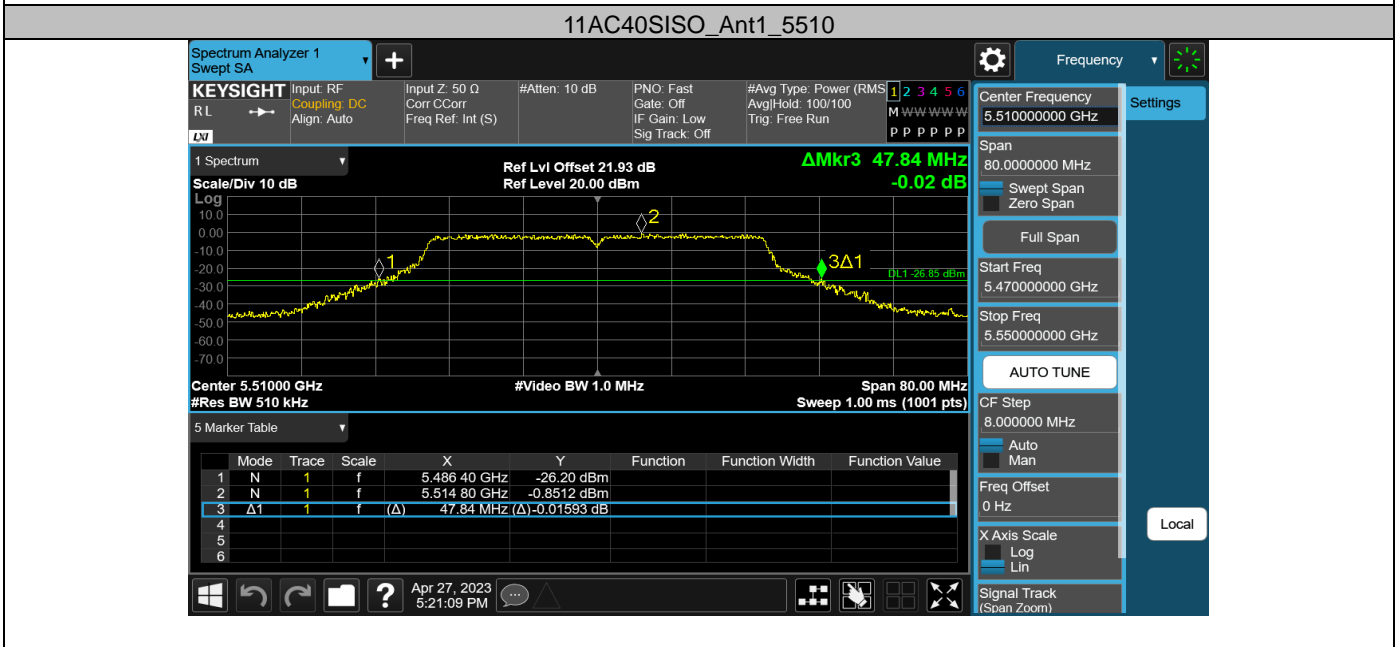

11AC20SISO\_Ant1\_5745

11AC20SISO\_Ant1\_5785

11AC20SISO\_Ant1\_5825

11AC40SISO\_Ant1\_5190

11AC40SISO\_Ant1\_5230

11AC40SISO\_Ant1\_5270

Appendix D: Occupied channel bandwidth  
Test Result

| Test Mode  | Antenna | Frequency [MHz] | OCB [MHz] | FL [MHz]  | FH [MHz]  | Limit [MHz] | Verdict |
|------------|---------|-----------------|-----------|-----------|-----------|-------------|---------|
| 11A        | Ant1    | 5180            | 17.025    | 5171.4456 | 5188.4706 | ---         | ---     |
|            |         | 5200            | 17.097    | 5191.4134 | 5208.5104 | ---         | ---     |
|            |         | 5240            | 17.255    | 5231.2715 | 5248.5265 | ---         | ---     |
|            |         | 5260            | 17.238    | 5251.2727 | 5268.5107 | ---         | ---     |
|            |         | 5300            | 17.285    | 5291.2379 | 5308.5229 | ---         | ---     |
|            |         | 5320            | 17.092    | 5311.4247 | 5328.5167 | ---         | ---     |
|            |         | 5500            | 17.220    | 5491.3504 | 5508.5704 | ---         | ---     |
|            |         | 5580            | 17.056    | 5571.3853 | 5588.4413 | ---         | ---     |
|            |         | 5700            | 17.176    | 5691.2916 | 5708.4676 | ---         | ---     |
|            |         | 5745            | 17.260    | 5736.1917 | 5753.4517 | ---         | ---     |
|            |         | 5785            | 17.243    | 5776.2483 | 5793.4913 | ---         | ---     |
| 5825       | 17.225  | 5816.3186       | 5833.5436 | ---       | ---       |             |         |
| 11N20SISO  | Ant1    | 5180            | 18.352    | 5170.7814 | 5189.1334 | ---         | ---     |
|            |         | 5200            | 18.355    | 5190.8343 | 5209.1893 | ---         | ---     |
|            |         | 5240            | 18.349    | 5230.8168 | 5249.1658 | ---         | ---     |
|            |         | 5260            | 18.321    | 5250.8206 | 5269.1416 | ---         | ---     |
|            |         | 5300            | 18.365    | 5290.7569 | 5309.1219 | ---         | ---     |
|            |         | 5320            | 18.384    | 5310.7888 | 5329.1728 | ---         | ---     |
|            |         | 5500            | 18.351    | 5490.8149 | 5509.1659 | ---         | ---     |
|            |         | 5580            | 18.308    | 5570.7960 | 5589.1040 | ---         | ---     |
|            |         | 5700            | 18.419    | 5690.7239 | 5709.1429 | ---         | ---     |
|            |         | 5745            | 18.407    | 5735.6969 | 5754.1039 | ---         | ---     |
|            |         | 5785            | 18.337    | 5775.7268 | 5794.0638 | ---         | ---     |
| 5825       | 18.326  | 5815.7551       | 5834.0811 | ---       | ---       |             |         |
| 11N40SISO  | Ant1    | 5190            | 37.409    | 5171.2744 | 5208.6834 | ---         | ---     |
|            |         | 5230            | 37.421    | 5211.3148 | 5248.7358 | ---         | ---     |
|            |         | 5270            | 37.242    | 5251.3103 | 5288.5523 | ---         | ---     |
|            |         | 5310            | 37.431    | 5291.1407 | 5328.5717 | ---         | ---     |
|            |         | 5510            | 37.456    | 5491.3351 | 5528.7911 | ---         | ---     |
|            |         | 5590            | 37.416    | 5571.1701 | 5608.5861 | ---         | ---     |
|            |         | 5670            | 37.174    | 5651.2772 | 5688.4512 | ---         | ---     |
|            |         | 5755            | 37.453    | 5735.9318 | 5773.3848 | ---         | ---     |
| 5795       | 37.539  | 5776.0096       | 5813.5486 | ---       | ---       |             |         |
| 11AC20SISO | Ant1    | 5180            | 18.368    | 5170.8350 | 5189.2030 | ---         | ---     |
|            |         | 5200            | 18.417    | 5190.8534 | 5209.2704 | ---         | ---     |
|            |         | 5240            | 18.337    | 5230.8439 | 5249.1809 | ---         | ---     |
|            |         | 5260            | 18.360    | 5250.7955 | 5269.1555 | ---         | ---     |
|            |         | 5300            | 18.429    | 5290.7708 | 5309.1998 | ---         | ---     |
|            |         | 5320            | 18.448    | 5310.7995 | 5329.2475 | ---         | ---     |
|            |         | 5500            | 18.300    | 5490.8123 | 5509.1123 | ---         | ---     |
|            |         | 5580            | 18.495    | 5570.7336 | 5589.2286 | ---         | ---     |
|            |         | 5700            | 18.324    | 5690.7609 | 5709.0849 | ---         | ---     |
|            |         | 5745            | 18.404    | 5735.7201 | 5754.1241 | ---         | ---     |
|            |         | 5785            | 18.351    | 5775.7288 | 5794.0798 | ---         | ---     |
| 5825       | 18.390  | 5815.7329       | 5834.1229 | ---       | ---       |             |         |
| 11AC40SISO | Ant1    | 5190            | 37.301    | 5171.3359 | 5208.6369 | ---         | ---     |
|            |         | 5230            | 37.244    | 5211.4084 | 5248.6524 | ---         | ---     |
|            |         | 5270            | 37.196    | 5251.3894 | 5288.5854 | ---         | ---     |
|            |         | 5310            | 37.200    | 5291.2830 | 5328.4830 | ---         | ---     |
|            |         | 5510            | 37.262    | 5491.3673 | 5528.6293 | ---         | ---     |
|            |         | 5590            | 37.404    | 5571.2423 | 5608.6463 | ---         | ---     |
|            |         | 5670            | 37.470    | 5651.1131 | 5688.5831 | ---         | ---     |
|            |         | 5755            | 37.325    | 5736.0965 | 5773.4215 | ---         | ---     |
| 5795       | 37.292  | 5776.1556       | 5813.4476 | ---       | ---       |             |         |
| 11AX20SISO | Ant1    | 5180            | 19.224    | 5170.3770 | 5189.6010 | ---         | ---     |