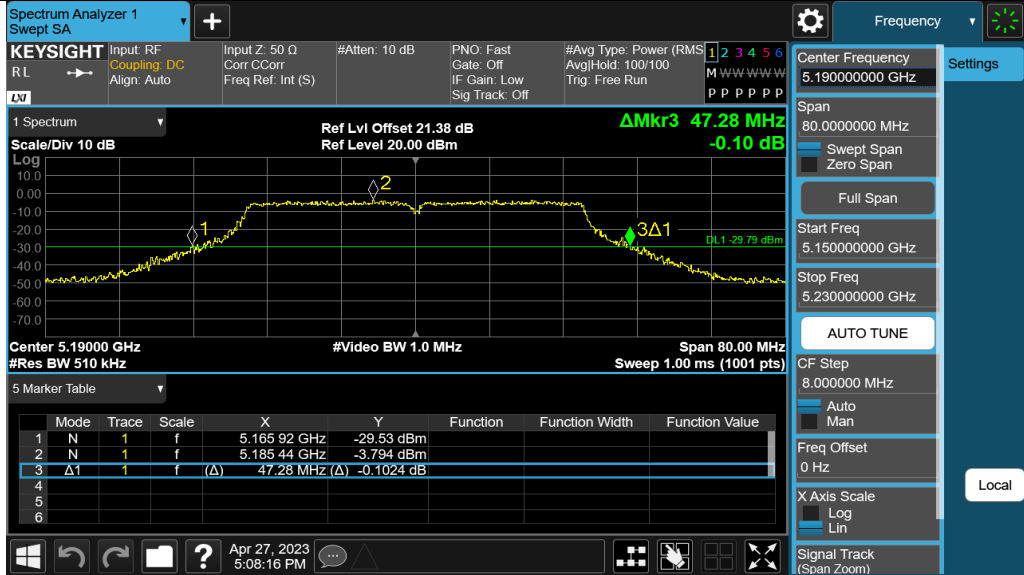

11AC20SISO\_Ant1\_5745

11AC20SISO\_Ant1\_5785

11AC20SISO\_Ant1\_5825

11AC40SISO\_Ant1\_5190

11AC40SISO\_Ant1\_5230

11AC40SISO\_Ant1\_5270

Appendix D: Occupied channel bandwidth  
Test Result

| Test Mode  | Antenna | Frequency [MHz] | OCB [MHz] | FL [MHz]  | FH [MHz]  | Limit [MHz] | Verdict |
|------------|---------|-----------------|-----------|-----------|-----------|-------------|---------|
| 11A        | Ant1    | 5180            | 17.025    | 5171.4456 | 5188.4706 | ---         | ---     |
|            |         | 5200            | 17.097    | 5191.4134 | 5208.5104 | ---         | ---     |
|            |         | 5240            | 17.255    | 5231.2715 | 5248.5265 | ---         | ---     |
|            |         | 5260            | 17.238    | 5251.2727 | 5268.5107 | ---         | ---     |
|            |         | 5300            | 17.285    | 5291.2379 | 5308.5229 | ---         | ---     |
|            |         | 5320            | 17.092    | 5311.4247 | 5328.5167 | ---         | ---     |
|            |         | 5500            | 17.220    | 5491.3504 | 5508.5704 | ---         | ---     |
|            |         | 5580            | 17.056    | 5571.3853 | 5588.4413 | ---         | ---     |
|            |         | 5700            | 17.176    | 5691.2916 | 5708.4676 | ---         | ---     |
|            |         | 5745            | 17.260    | 5736.1917 | 5753.4517 | ---         | ---     |
|            |         | 5785            | 17.243    | 5776.2483 | 5793.4913 | ---         | ---     |
| 5825       | 17.225  | 5816.3186       | 5833.5436 | ---       | ---       |             |         |
| 11N20SISO  | Ant1    | 5180            | 18.352    | 5170.7814 | 5189.1334 | ---         | ---     |
|            |         | 5200            | 18.355    | 5190.8343 | 5209.1893 | ---         | ---     |
|            |         | 5240            | 18.349    | 5230.8168 | 5249.1658 | ---         | ---     |
|            |         | 5260            | 18.321    | 5250.8206 | 5269.1416 | ---         | ---     |
|            |         | 5300            | 18.365    | 5290.7569 | 5309.1219 | ---         | ---     |
|            |         | 5320            | 18.384    | 5310.7888 | 5329.1728 | ---         | ---     |
|            |         | 5500            | 18.351    | 5490.8149 | 5509.1659 | ---         | ---     |
|            |         | 5580            | 18.308    | 5570.7960 | 5589.1040 | ---         | ---     |
|            |         | 5700            | 18.419    | 5690.7239 | 5709.1429 | ---         | ---     |
|            |         | 5745            | 18.407    | 5735.6969 | 5754.1039 | ---         | ---     |
|            |         | 5785            | 18.337    | 5775.7268 | 5794.0638 | ---         | ---     |
| 5825       | 18.326  | 5815.7551       | 5834.0811 | ---       | ---       |             |         |
| 11N40SISO  | Ant1    | 5190            | 37.409    | 5171.2744 | 5208.6834 | ---         | ---     |
|            |         | 5230            | 37.421    | 5211.3148 | 5248.7358 | ---         | ---     |
|            |         | 5270            | 37.242    | 5251.3103 | 5288.5523 | ---         | ---     |
|            |         | 5310            | 37.431    | 5291.1407 | 5328.5717 | ---         | ---     |
|            |         | 5510            | 37.456    | 5491.3351 | 5528.7911 | ---         | ---     |
|            |         | 5590            | 37.416    | 5571.1701 | 5608.5861 | ---         | ---     |
|            |         | 5670            | 37.174    | 5651.2772 | 5688.4512 | ---         | ---     |
|            |         | 5755            | 37.453    | 5735.9318 | 5773.3848 | ---         | ---     |
| 5795       | 37.539  | 5776.0096       | 5813.5486 | ---       | ---       |             |         |
| 11AC20SISO | Ant1    | 5180            | 18.368    | 5170.8350 | 5189.2030 | ---         | ---     |
|            |         | 5200            | 18.417    | 5190.8534 | 5209.2704 | ---         | ---     |
|            |         | 5240            | 18.337    | 5230.8439 | 5249.1809 | ---         | ---     |
|            |         | 5260            | 18.360    | 5250.7955 | 5269.1555 | ---         | ---     |
|            |         | 5300            | 18.429    | 5290.7708 | 5309.1998 | ---         | ---     |
|            |         | 5320            | 18.448    | 5310.7995 | 5329.2475 | ---         | ---     |
|            |         | 5500            | 18.300    | 5490.8123 | 5509.1123 | ---         | ---     |
|            |         | 5580            | 18.495    | 5570.7336 | 5589.2286 | ---         | ---     |
|            |         | 5700            | 18.324    | 5690.7609 | 5709.0849 | ---         | ---     |
|            |         | 5745            | 18.404    | 5735.7201 | 5754.1241 | ---         | ---     |
|            |         | 5785            | 18.351    | 5775.7288 | 5794.0798 | ---         | ---     |
| 5825       | 18.390  | 5815.7329       | 5834.1229 | ---       | ---       |             |         |
| 11AC40SISO | Ant1    | 5190            | 37.301    | 5171.3359 | 5208.6369 | ---         | ---     |
|            |         | 5230            | 37.244    | 5211.4084 | 5248.6524 | ---         | ---     |
|            |         | 5270            | 37.196    | 5251.3894 | 5288.5854 | ---         | ---     |
|            |         | 5310            | 37.200    | 5291.2830 | 5328.4830 | ---         | ---     |
|            |         | 5510            | 37.262    | 5491.3673 | 5528.6293 | ---         | ---     |
|            |         | 5590            | 37.404    | 5571.2423 | 5608.6463 | ---         | ---     |
|            |         | 5670            | 37.470    | 5651.1131 | 5688.5831 | ---         | ---     |
|            |         | 5755            | 37.325    | 5736.0965 | 5773.4215 | ---         | ---     |
| 5795       | 37.292  | 5776.1556       | 5813.4476 | ---       | ---       |             |         |
| 11AX20SISO | Ant1    | 5180            | 19.224    | 5170.3770 | 5189.6010 | ---         | ---     |