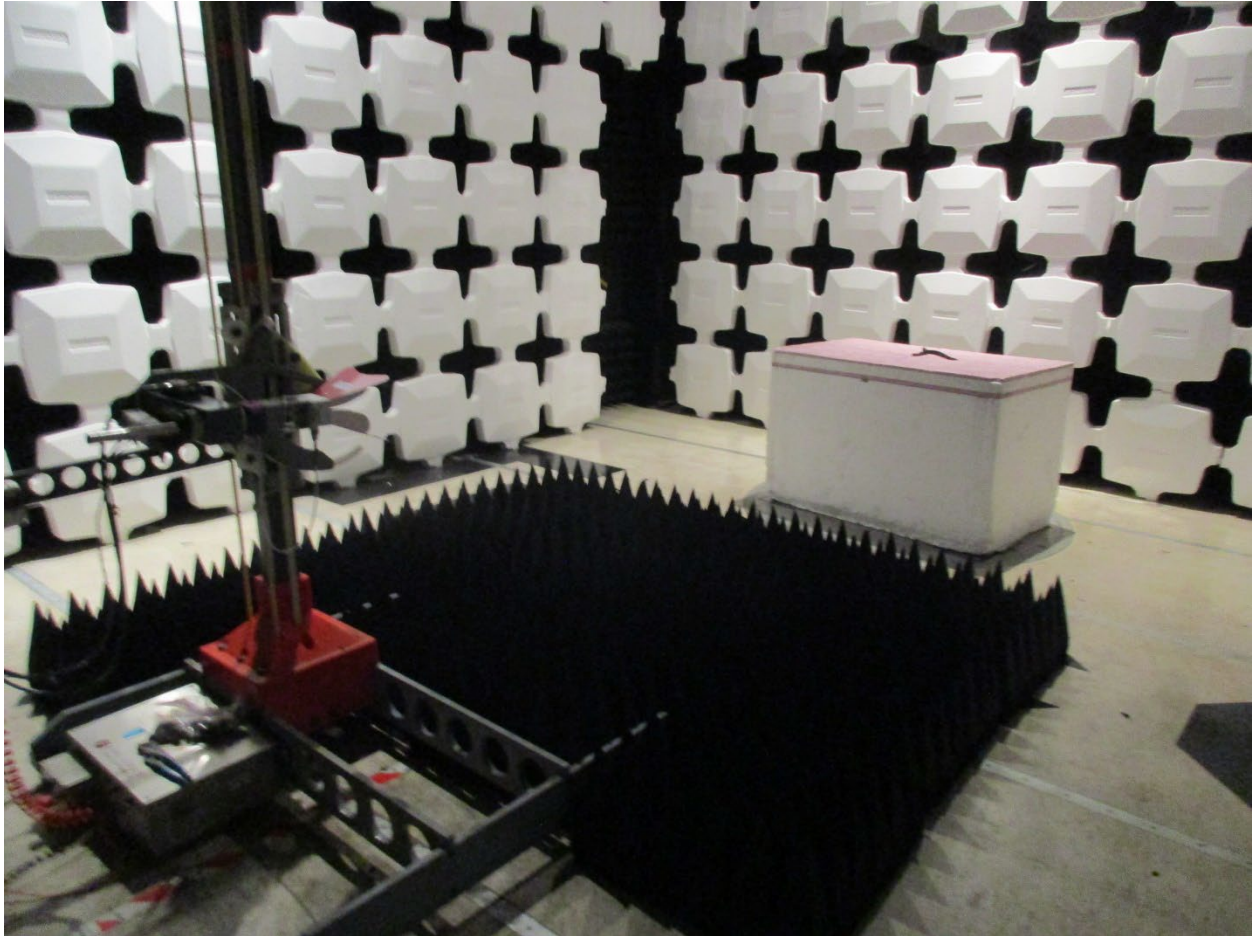

ANNEX B – Test Setup Photograph Exhibit

EtectRx  
Model: ET71001  
FCC: 2AL2U-020002

Conducted Test Setup

Radiated Testing, Table Setup

Radiated Testing, Below 1 GHz

Radiated Testing, Below 1 GHz #2

Radiated Testing, Above 1 GHz

Radiated Emissions, Above 1 GHz

AC Powerline Conducted Testing