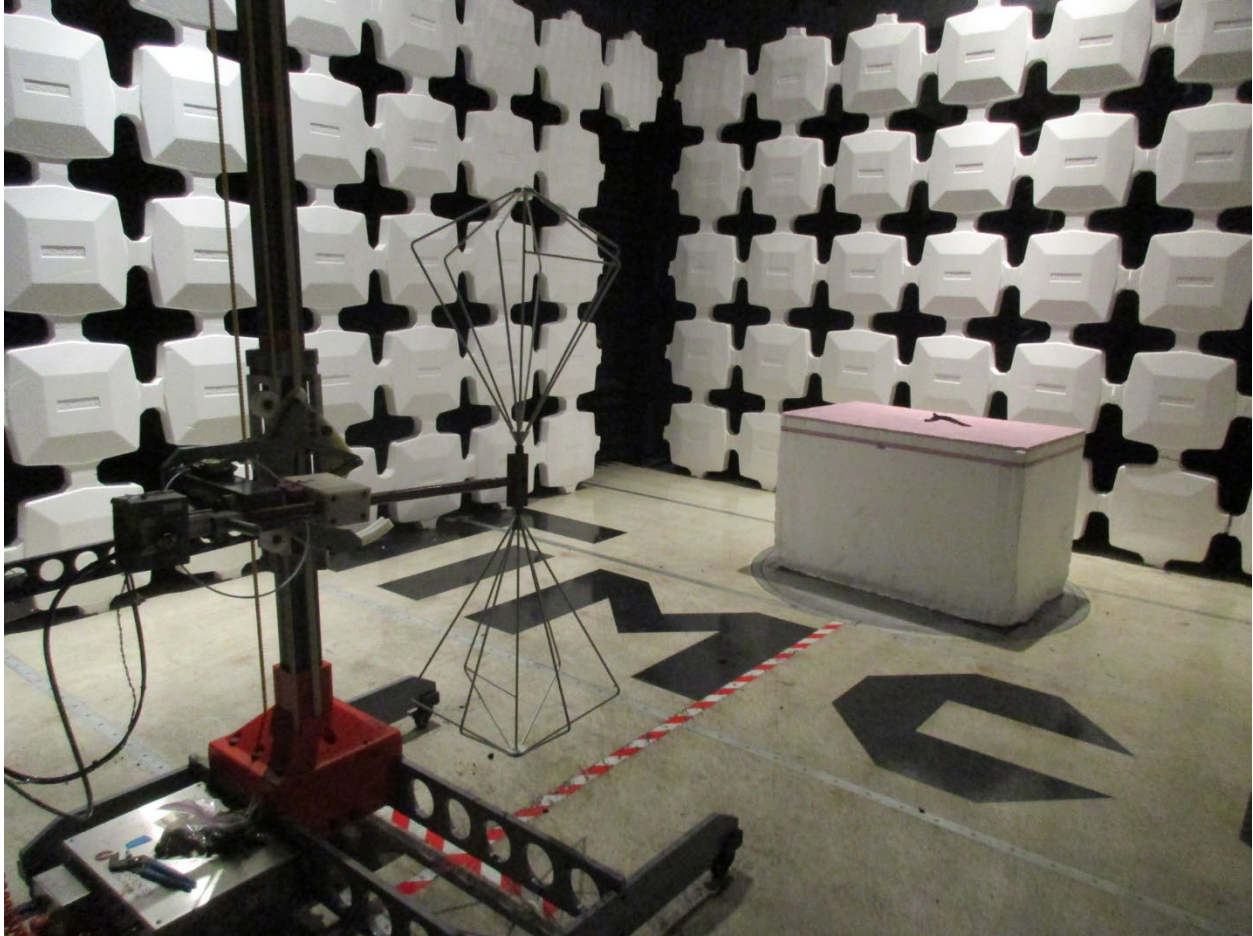

ANNEX B – Test Setup Photograph Exhibit

EtectRx  
Model: ET71001  
FCC: 2AL2U-020002

Conducted Test Setup

Radiated Testing, Table Setup

Radiated Testing, Below 1 GHz

Radiated Testing, Below 1 GHz #2

Radiated Testing, Above 1 GHz

Radiated Emissions, Above 1 GHz

AC Powerline Conducted Testing