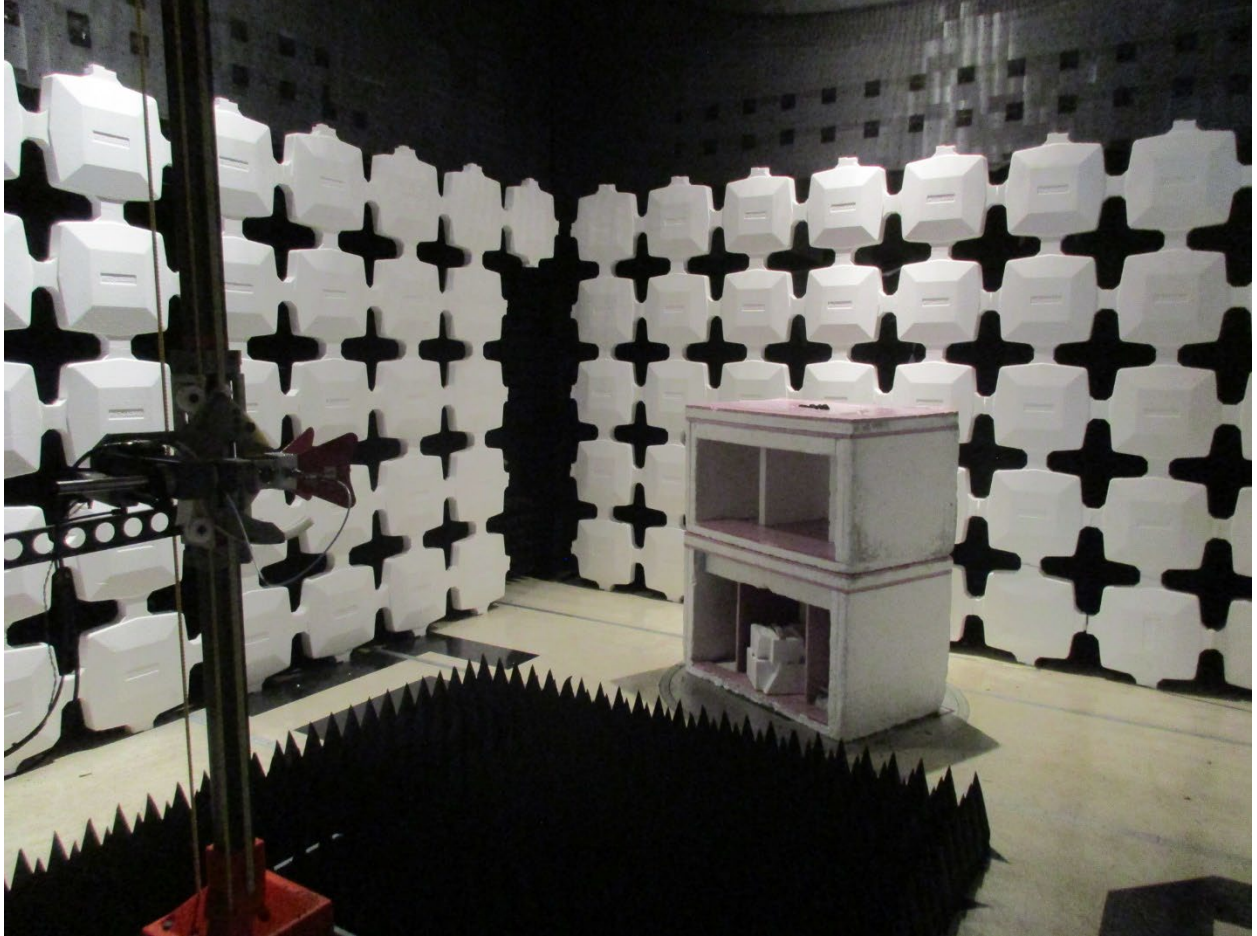

ANNEX B – Test Setup Photograph Exhibit

EtectRx  
Model: ET71001  
FCC: 2AL2U-020002

Conducted Test Setup

Radiated Testing, Table Setup

Radiated Testing, Below 1 GHz

Radiated Testing, Below 1 GHz #2

Radiated Testing, Above 1 GHz

Radiated Emissions, Above 1 GHz

AC Powerline Conducted Testing