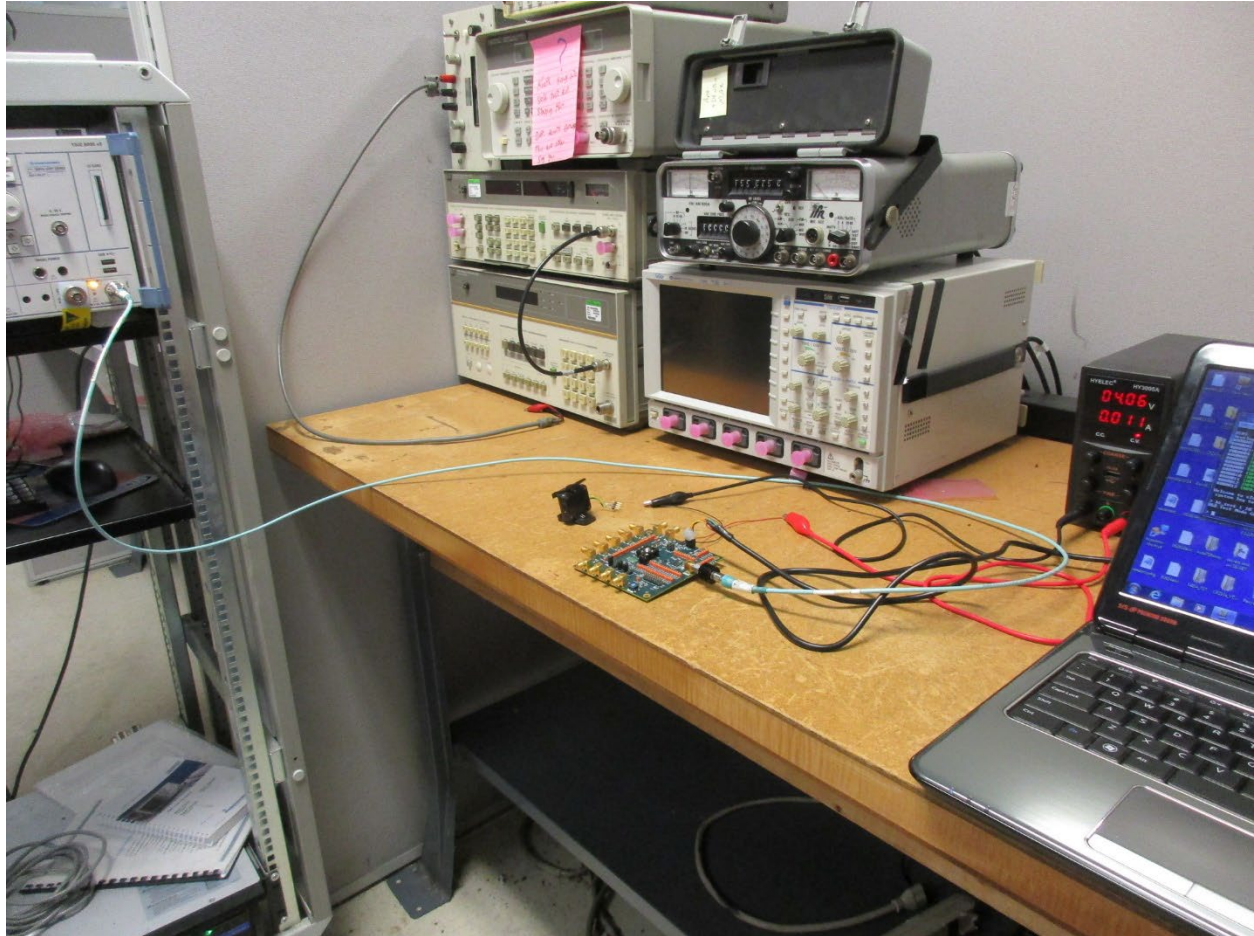

ANNEX B – Test Setup Photograph Exhibit

EtectRx  
Model: ET71001  
FCC: 2AL2U-020002

Conducted Test Setup

Radiated Testing, Table Setup

Radiated Testing, Below 1 GHz

Radiated Testing, Below 1 GHz #2

Radiated Testing, Above 1 GHz

Radiated Emissions, Above 1 GHz

AC Powerline Conducted Testing