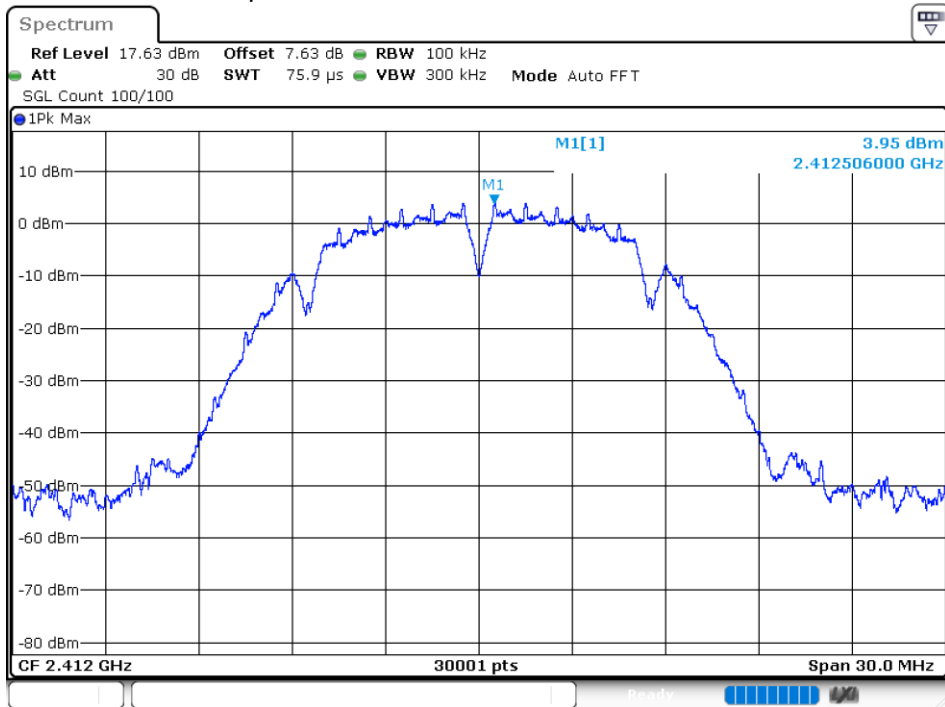

8.6 CONDUCTED RF SPURIOUS EMISSION

Condition	Mode	Frequency (MHz)	Antenna	Max Value (dBc)	Limit (dBc)	Verdict
NVNT	802.11b	2412	Ant 1	-48.12	-20	Pass
NVNT	802.11b	2437	Ant 1	-48.89	-20	Pass
NVNT	802.11b	2462	Ant 1	-48.87	-20	Pass
NVNT	802.11g	2412	Ant 1	-41.78	-20	Pass
NVNT	802.11g	2437	Ant 1	-41.69	-20	Pass
NVNT	802.11g	2462	Ant 1	-42.08	-20	Pass
NVNT	802.11n(HT20)	2412	Ant 1	-42.46	-20	Pass
NVNT	802.11n(HT20)	2437	Ant 1	-42.79	-20	Pass
NVNT	802.11n(HT20)	2462	Ant 1	-42.22	-20	Pass
NVNT	802.11n(HT40)	2422	Ant 1	-39.97	-20	Pass
NVNT	802.11n(HT40)	2437	Ant 1	-39.39	-20	Pass
NVNT	802.11n(HT40)	2452	Ant 1	-39.58	-20	Pass

Tx. Spurious NVNT 802.11b 2412MHz Ant1 Ref