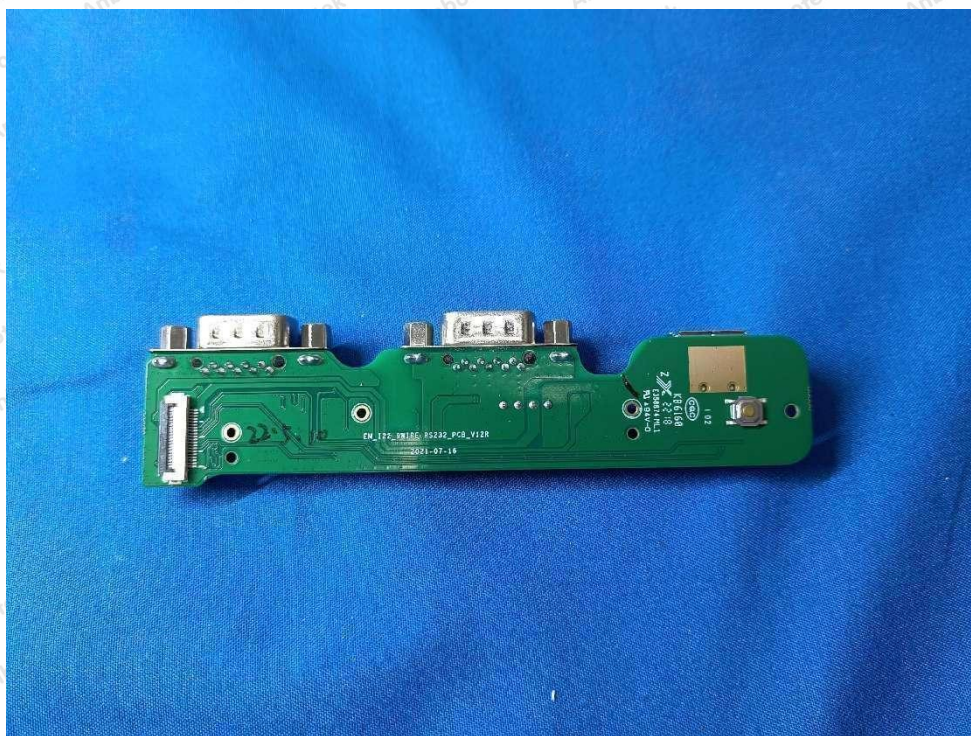

Code: AB-RF-05-b

Hotline

400-003-0500

www.anbotek.com.cn

Anbotek

Product Safety

Shenzhen Anbotek Compliance Laboratory Limited

Address: 1/F., Building D, Sogood Science and Technology Park, Sanwei Community, Hangcheng Street, Bao'an District, Shenzhen, Guangdong, China.
Tel: (86) 0755-26066440 Fax: (86) 0755-26014772 Email: service@anbotek.com