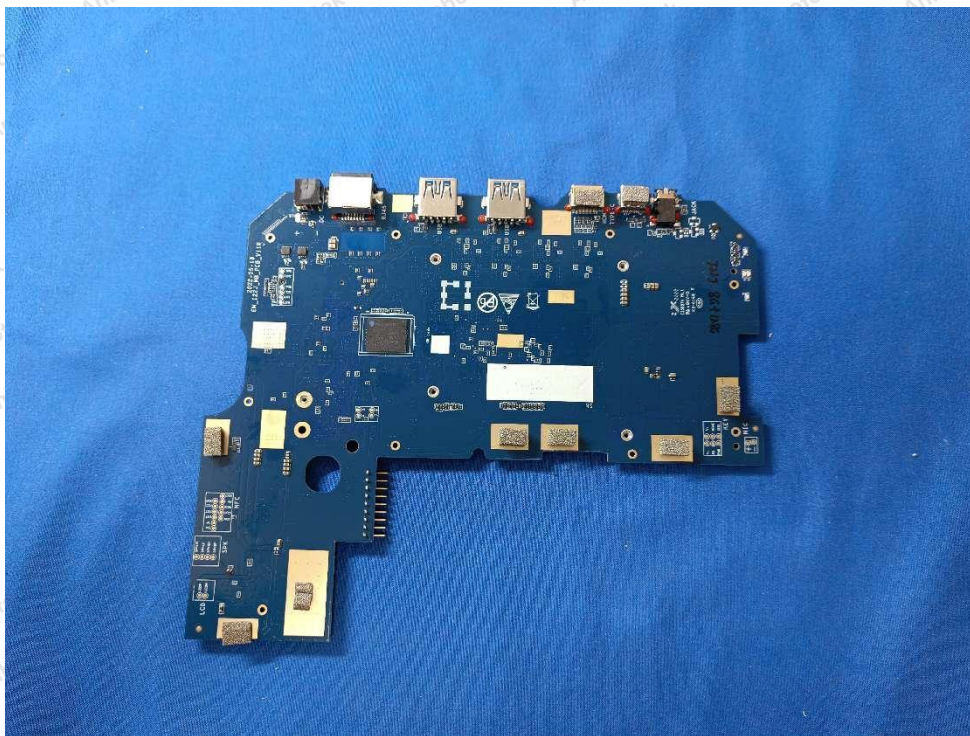

Code: AB-RF-05-b

Hotline

400-003-0500

www.anbotek.com.cn

安博检测

Shenzhen Anbotek Compliance Laboratory Limited

Address: 1/F., Building D, Sogood Science and Technology Park, Sanwei Community, Hangcheng Street, Bao'an District, Shenzhen, Guangdong, China.
Tel: (86) 0755-26066440 Fax: (86) 0755-26014772 Email: service@anbotek.com