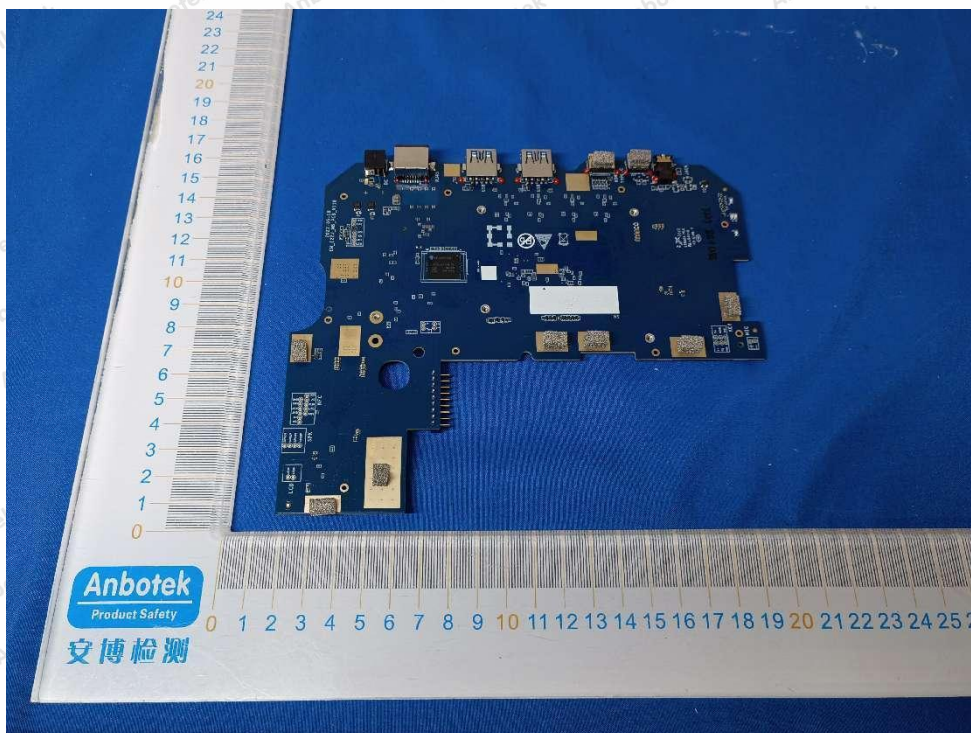

Anbotek

Product Safety

Shenzhen Anbotek Compliance Laboratory Limited

Address: 1/F., Building D, Sogood Science and Technology Park, Sanwei Community, Hangcheng Street, Bao'an District, Shenzhen, Guangdong, China.
Tel: (86) 0755-26066440 Fax: (86) 0755-26014772 Email: service@anbotek.com

Code: AB-RF-05-b

Hotline

400-003-0500

www.anbotek.com.cn

安博检测