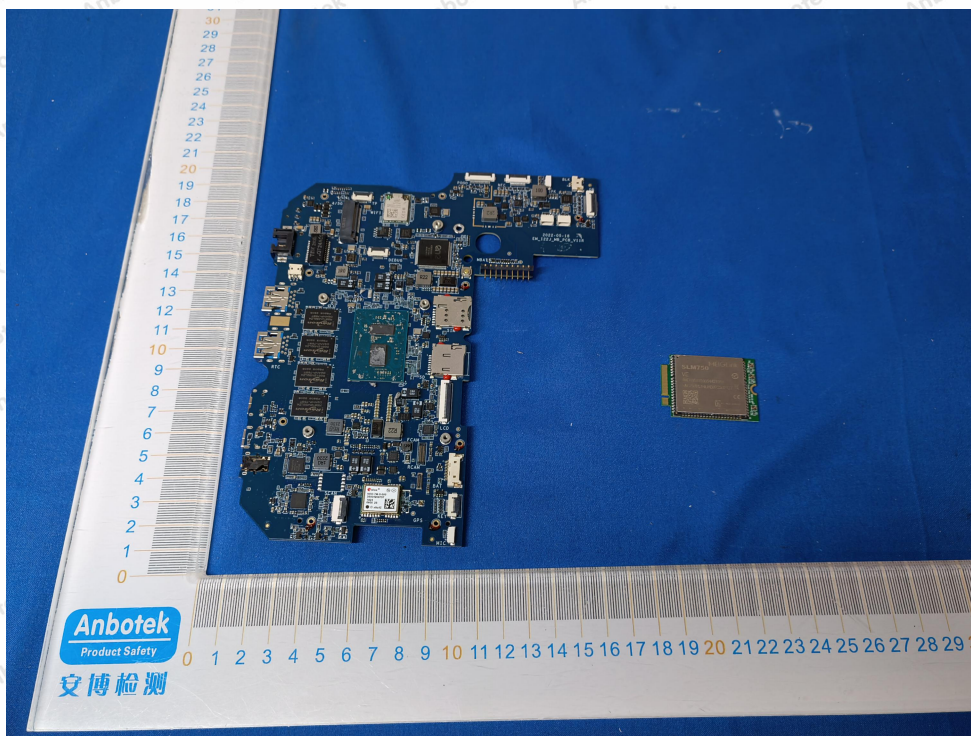

Anbotek

Product Safety

Shenzhen Anbotek Compliance Laboratory Limited

Address: 1/F., Building D, Sogood Science and Technology Park, Sanwei Community, Hangcheng Street, Bao'an District, Shenzhen, Guangdong, China.
Tel: (86) 0755-26066440 Fax: (86) 0755-26014772 Email: service@anbotek.com

Code: AB-RF-05-b

Hotline

400-003-0500

www.anbotek.com.cn

安博检测