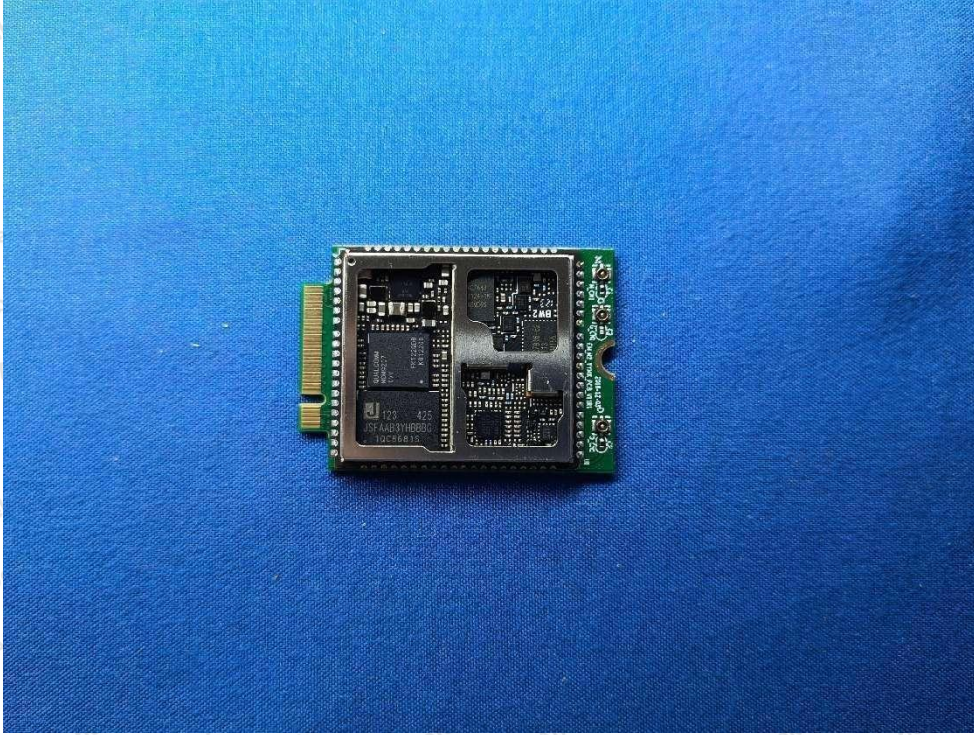

Code: AB-RF-05-b

Hotline

400-003-0500

www.anbotek.com.cn

安博检测

Anbotek

Product Safety

Shenzhen Anbotek Compliance Laboratory Limited