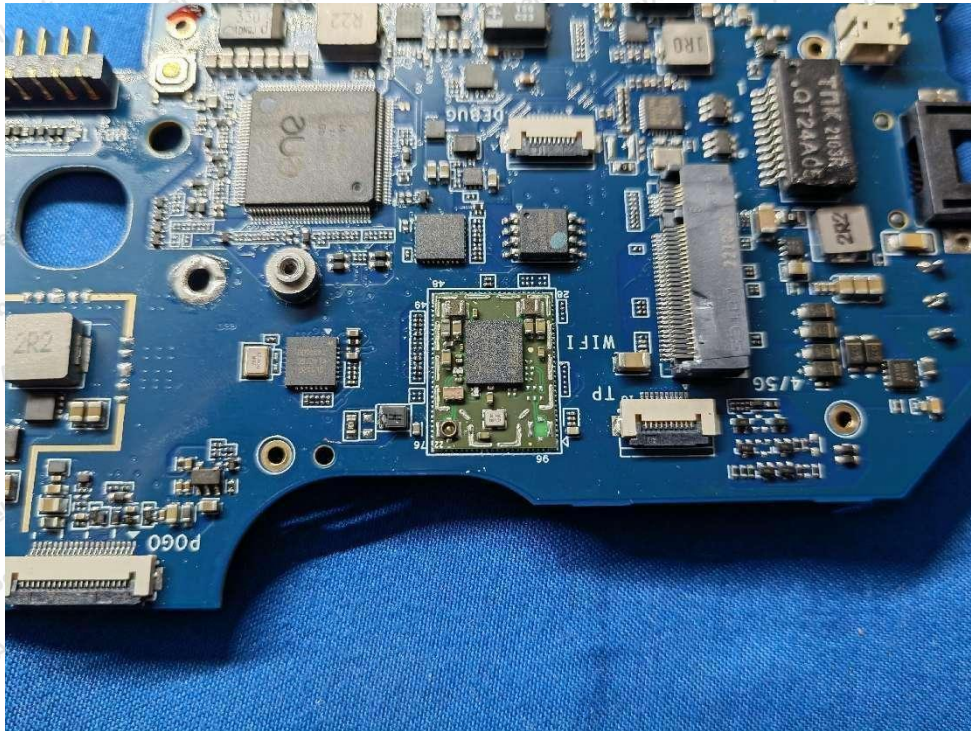

Code: AB-RF-05-b

Hotline

400-003-0500

www.anbotek.com.cn

安博
检测

Anbotek

Product Safety

Shenzhen Anbotek Compliance Laboratory Limited