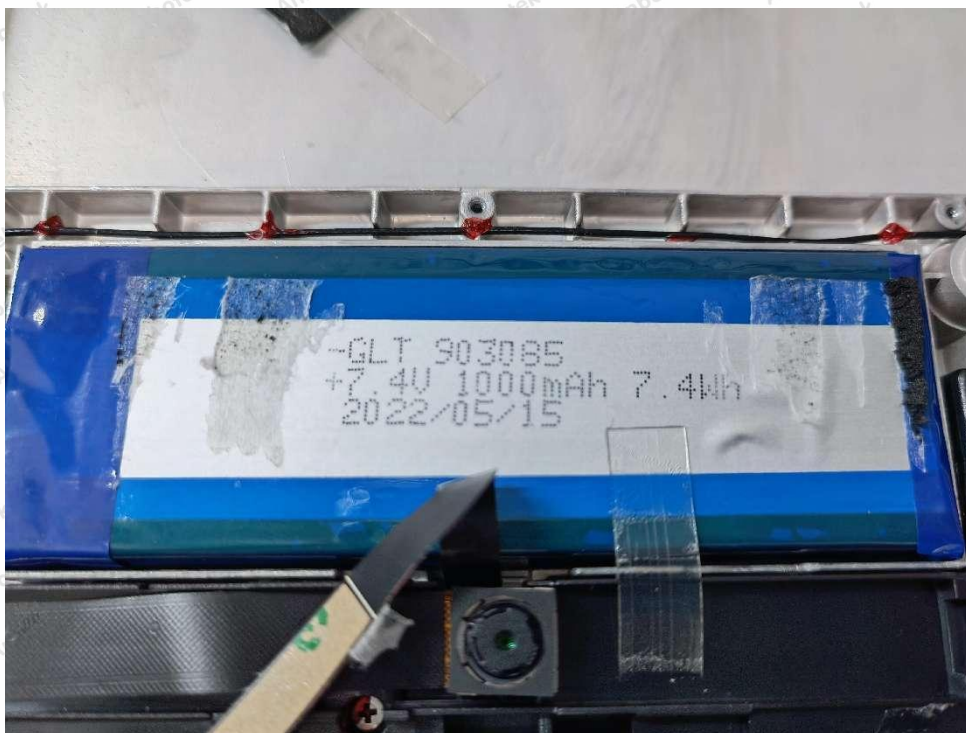

Internal Photograph

BT & WIFI ANT

Anbotek

Product Safety

Shenzhen Anbotek Compliance Laboratory Limited

Address: 1/F., Building D, Sogood Science and Technology Park, Sanwei Community, Hangcheng Street, Bao'an District, Shenzhen, Guangdong, China.
Tel: (86) 0755-26066440 Fax: (86) 0755-26014772 Email: service@anbotek.com