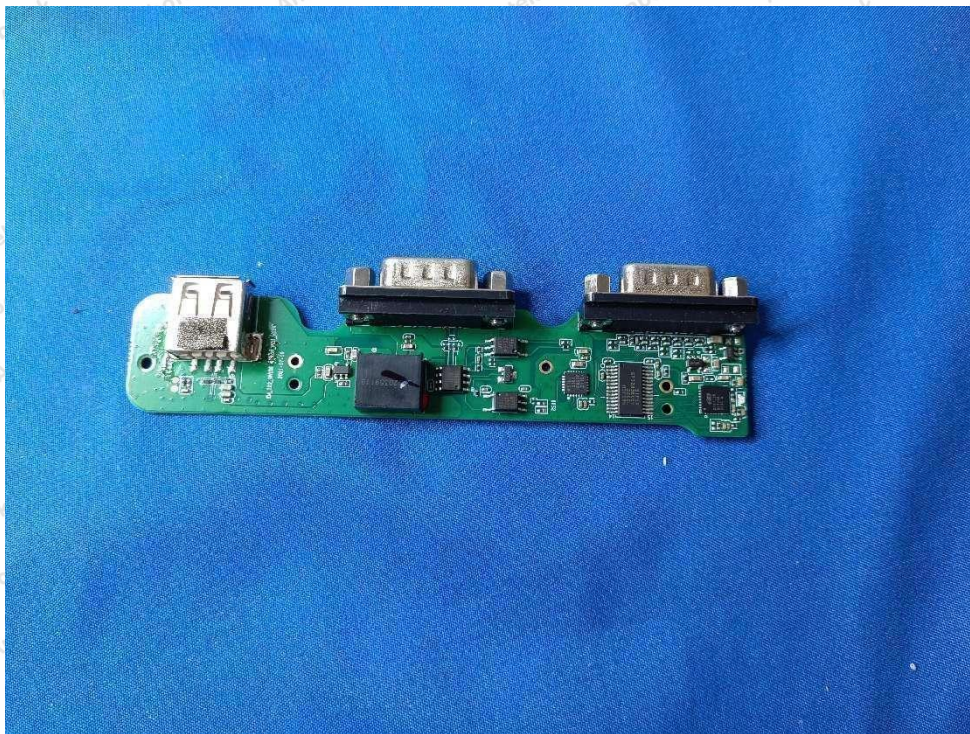

Code: AB-RF-05-b

Hotline

400-003-0500

www.anbotek.com.cn

安博检测

Anbotek

Product Safety

Shenzhen Anbotek Compliance Laboratory Limited