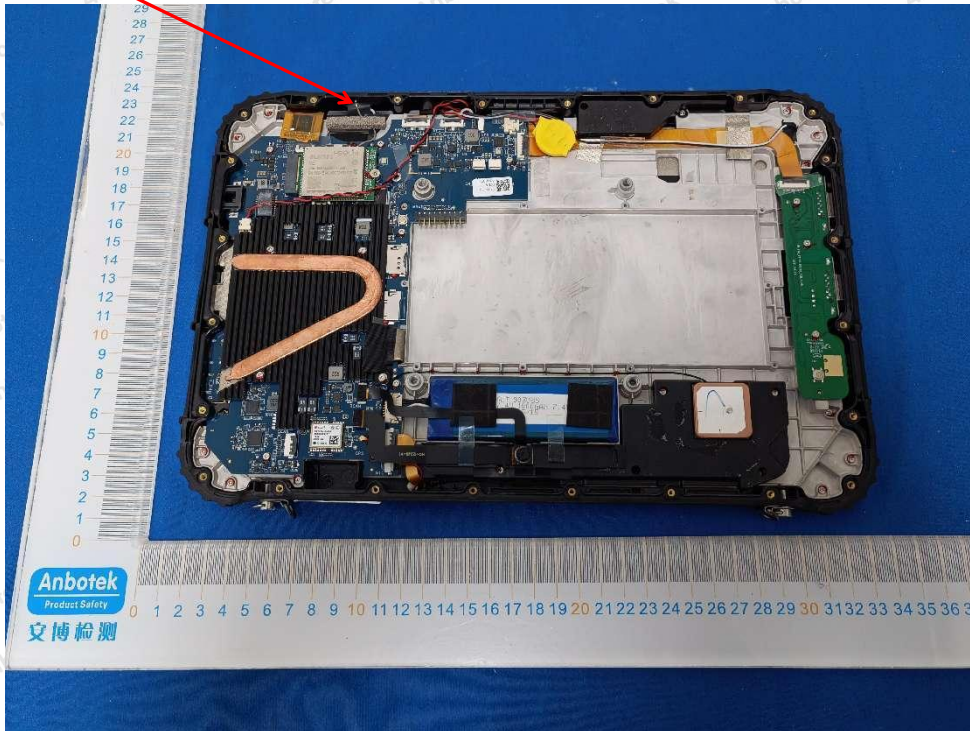

Internal Photograph

BT & WIFI ANT

Anbotek

Product Safety

Shenzhen Anbotek Compliance Laboratory Limited

Address: 1/F., Building D, Sogood Science and Technology Park, Sanwei Community, Hangcheng Street, Bao'an District, Shenzhen, Guangdong, China.
Tel: (86) 0755-26066440 Fax: (86) 0755-26014772 Email: service@anbotek.com