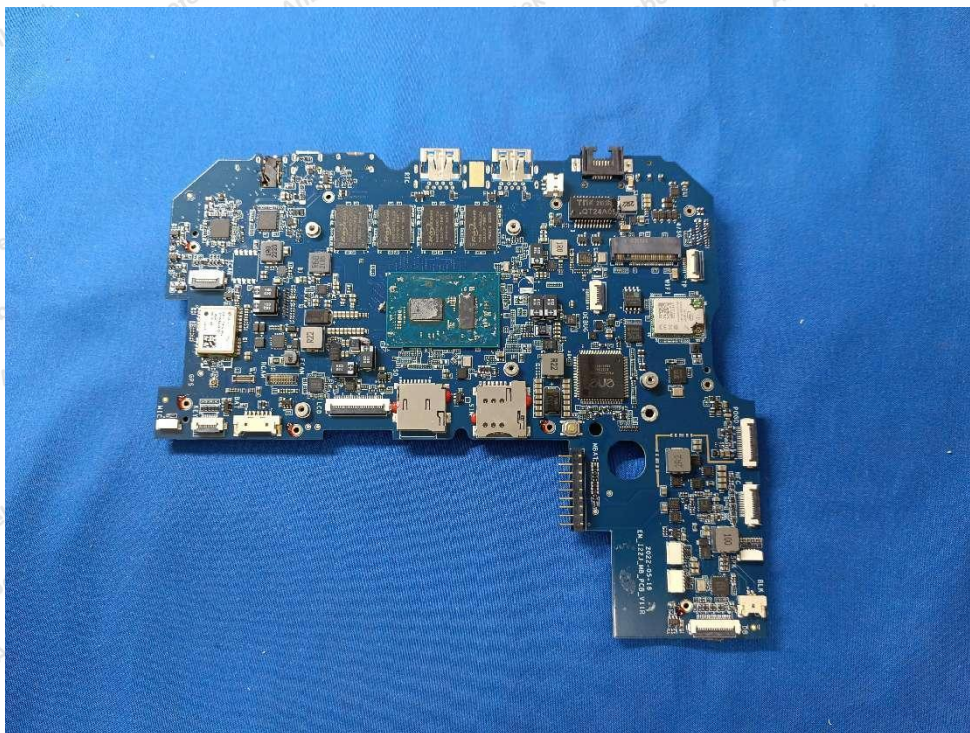

Code: AB-RF-05-b

Hotline

400-003-0500

www.anbotek.com.cn

安博检测

Shenzhen Anbotek Compliance Laboratory Limited

Address: 1/F., Building D, Sogood Science and Technology Park, Sanwei Community, Hangcheng Street, Bao'an District, Shenzhen, Guangdong, China.
Tel: (86) 0755-26066440 Fax: (86) 0755-26014772 Email: service@anbotek.com