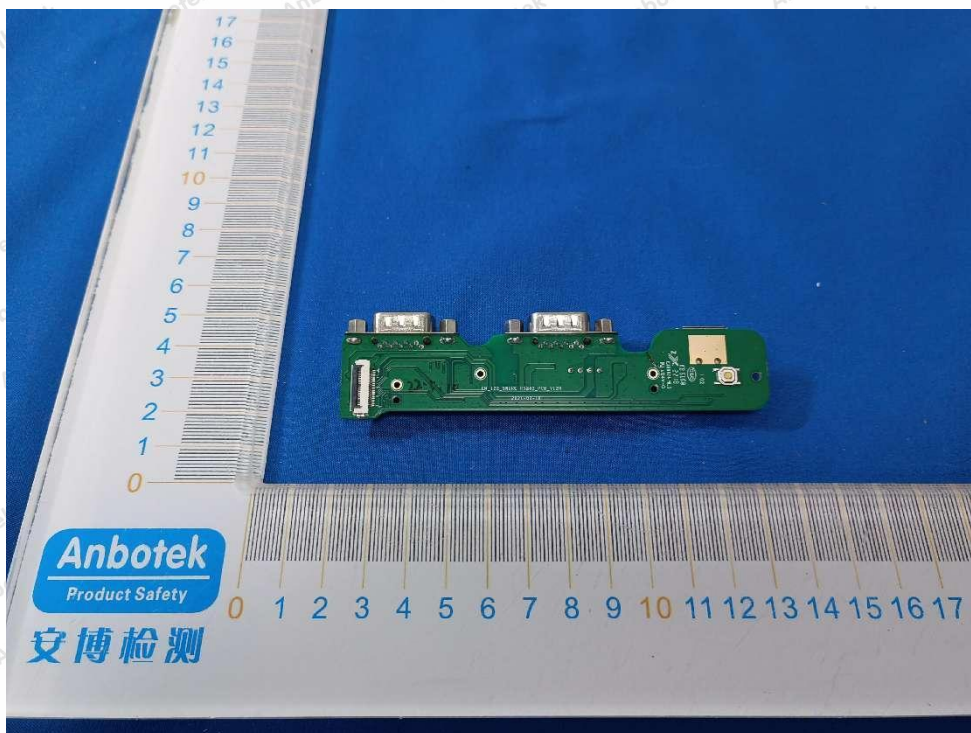

Anbotek

Product Safety

Shenzhen Anbotek Compliance Laboratory Limited

Address: 1/F., Building D, Sogood Science and Technology Park, Sanwei Community, Hangcheng Street, Bao'an District, Shenzhen, Guangdong, China.
Tel: (86) 0755-26066440 Fax: (86) 0755-26014772 Email: service@anbotek.com

Code: AB-RF-05-b

Hotline

400-003-0500

www.anbotek.com.cn

安博检测