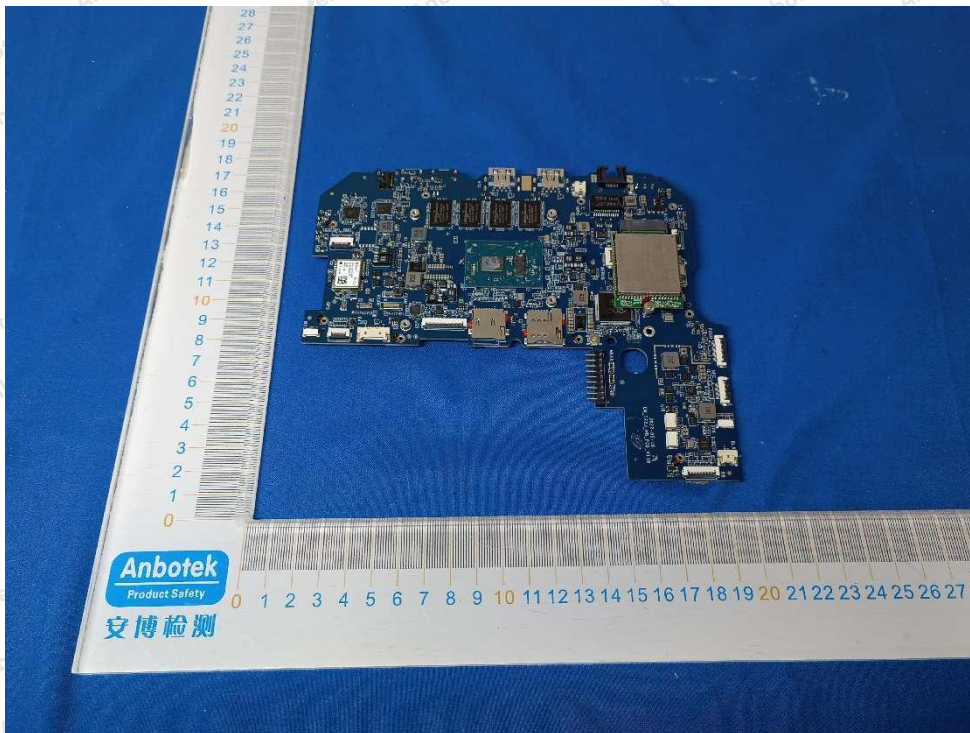

Code: AB-RF-05-b

Hotline

400-003-0500

www.anbotek.com.cn

安博检测

Anbotek

Product Safety

Shenzhen Anbotek Compliance Laboratory Limited