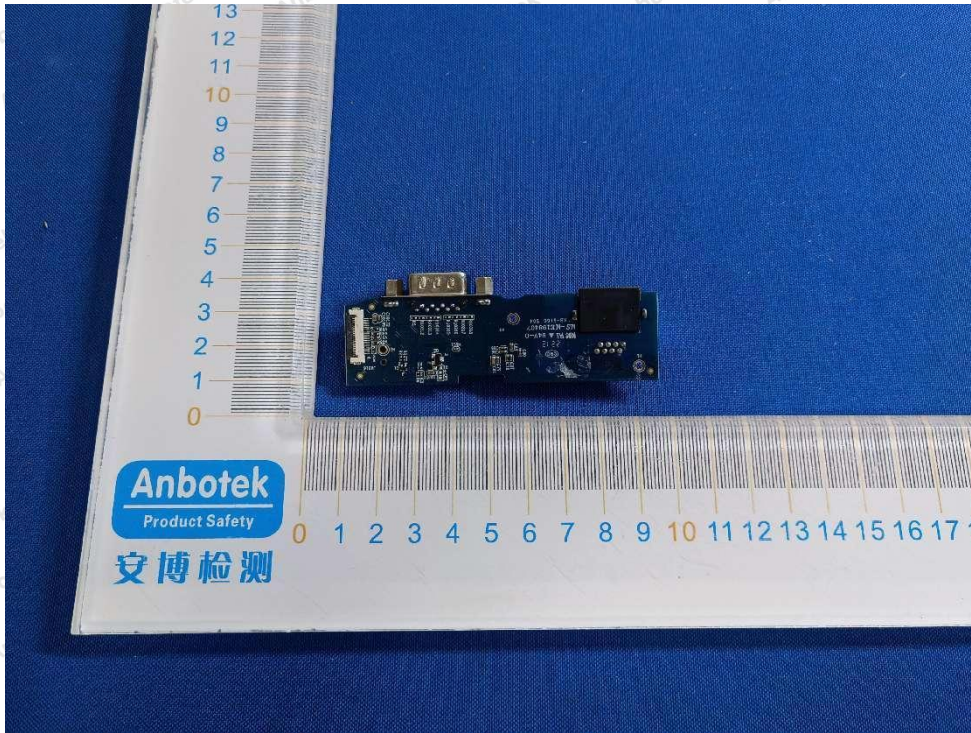

Anbotek

Product Safety

Shenzhen Anbotek Compliance Laboratory Limited

Address: 1/F., Building D, Sogood Science and Technology Park, Sanwei Community, Hangcheng Street, Bao'an District, Shenzhen, Guangdong, China.
Tel: (86) 0755-26066440 Fax: (86) 0755-26014772 Email: service@anbotek.com

Code: AB-RF-05-b

Hotline
400-003-0500
www.anbotek.com.cn