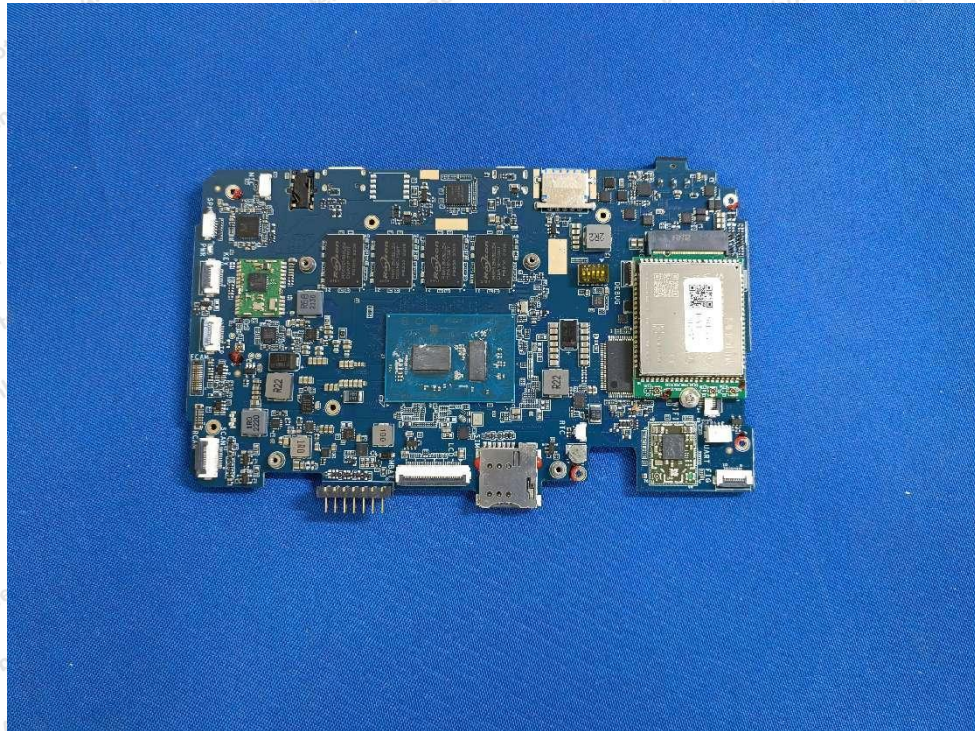

Anbotek

Product Safety

Shenzhen Anbotek Compliance Laboratory Limited

Address: 1/F., Building D, Sogood Science and Technology Park, Sanwei Community, Hangcheng Street, Bao'an District, Shenzhen, Guangdong, China.
Tel: (86) 0755-26066440 Fax: (86) 0755-26014772 Email: service@anbotek.com

Code: AB-RF-05-b

Hotline
400-003-0500
www.anbotek.com.cn