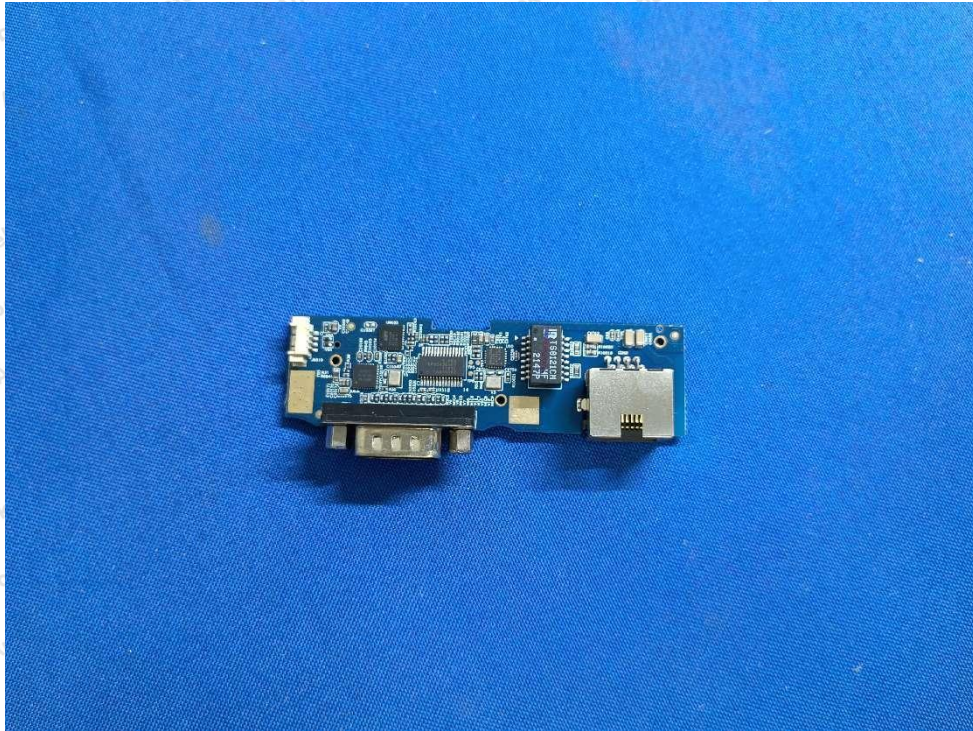

Anbotek

Product Safety

Shenzhen Anbotek Compliance Laboratory Limited

Address: 1/F., Building D, Sogood Science and Technology Park, Sanwei Community, Hangcheng Street, Bao'an District, Shenzhen, Guangdong, China.
Tel: (86) 0755-26066440 Fax: (86) 0755-26014772 Email: service@anbotek.com

Code: AB-RF-05-b

Hotline
400-003-0500
www.anbotek.com.cn