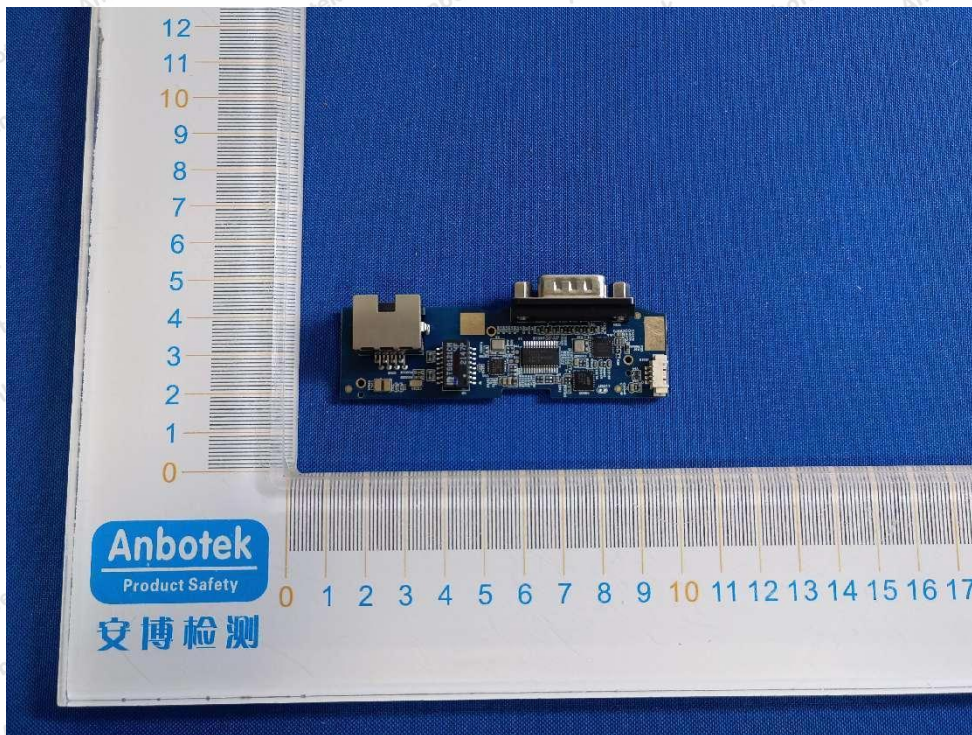

Anbotek

Product Safety

Shenzhen Anbotek Compliance Laboratory Limited

Address: 1/F., Building D, Sogood Science and Technology Park, Sanwei Community, Hangcheng Street, Bao'an District, Shenzhen, Guangdong, China.
Tel: (86) 0755-26066440 Fax: (86) 0755-26014772 Email: service@anbotek.com

Code: AB-RF-05-b

Hotline
400-003-0500
www.anbotek.com.cn