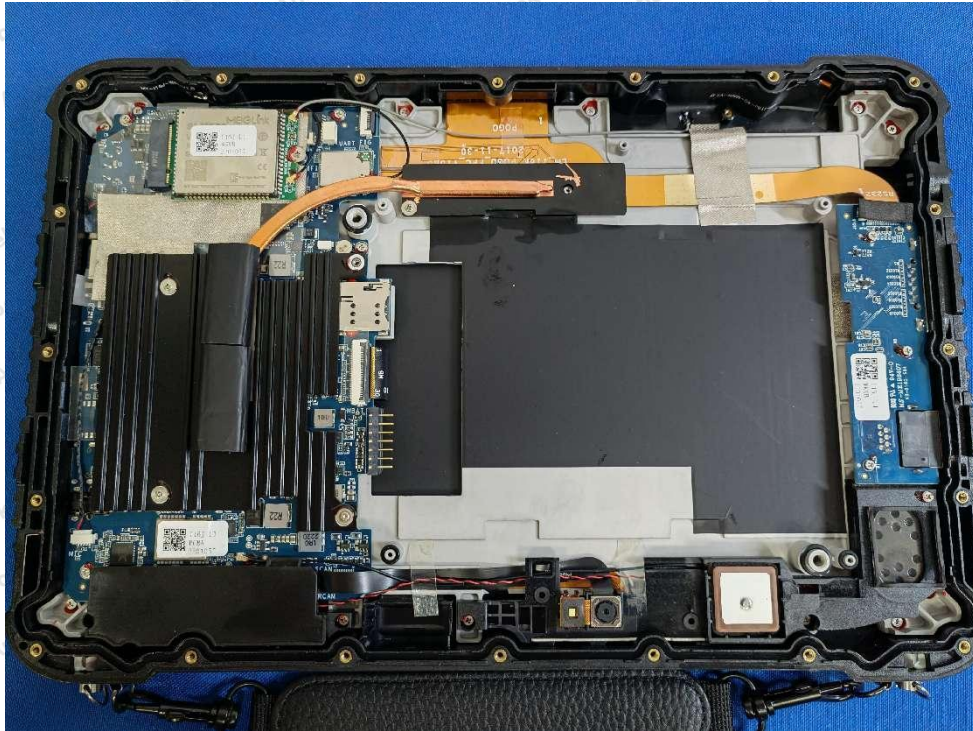

Internal Photograph

BT & WIFI ANT

Anbotek

Product Safety

Shenzhen Anbotek Compliance Laboratory Limited

Address: 1/F., Building D, Sogood Science and Technology Park, Sanwei Community, Hangcheng Street, Bao'an District, Shenzhen, Guangdong, China.
Tel: (86) 0755-26066440 Fax: (86) 0755-26014772 Email: service@anbotek.com