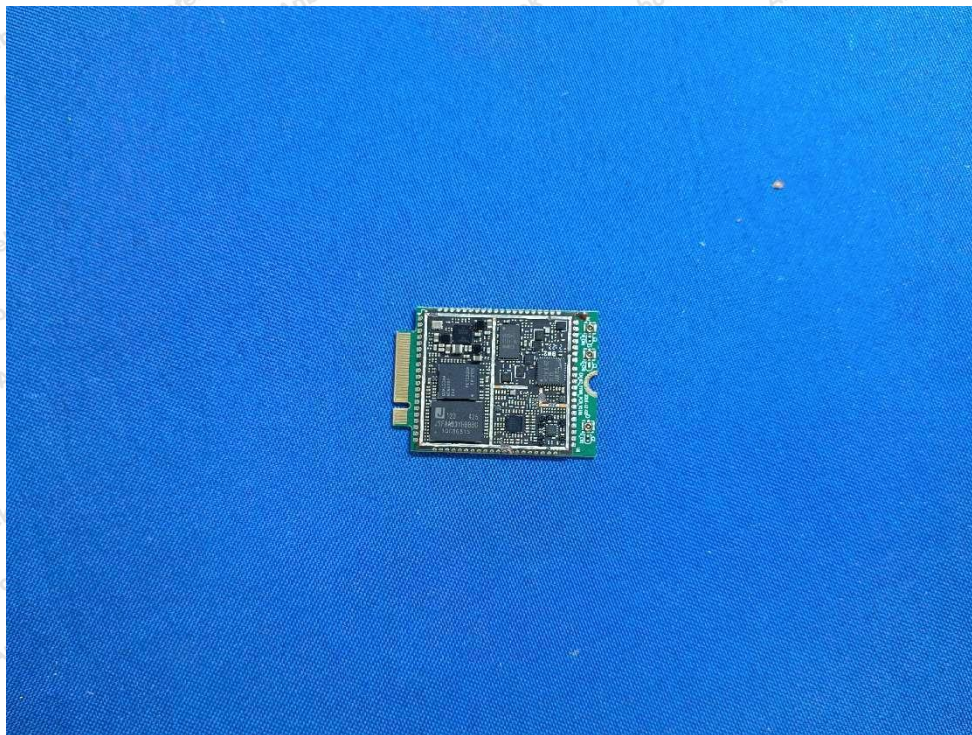

Anbotek

Product Safety

Shenzhen Anbotek Compliance Laboratory Limited

Address: 1/F., Building D, Sogood Science and Technology Park, Sanwei Community, Hangcheng Street, Bao'an District, Shenzhen, Guangdong, China.
Tel: (86) 0755-26066440 Fax: (86) 0755-26014772 Email: service@anbotek.com

Code: AB-RF-05-b

Hotline
400-003-0500
www.anbotek.com.cn