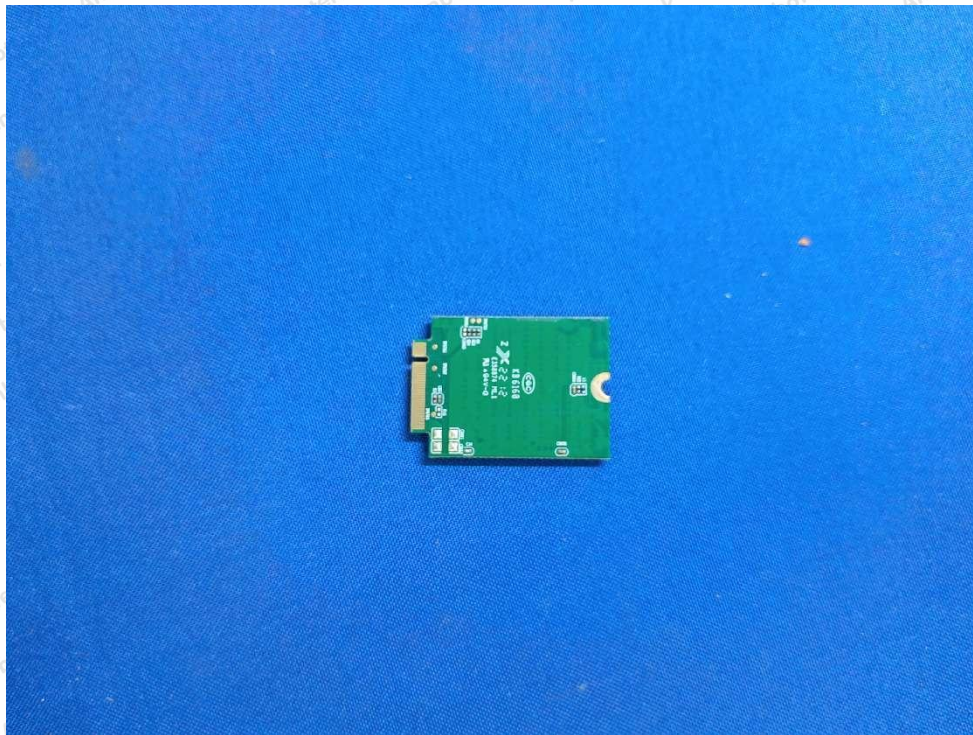

Anbotek

Product Safety

Shenzhen Anbotek Compliance Laboratory Limited

Address: 1/F., Building D, Sogood Science and Technology Park, Sanwei Community, Hangcheng Street, Bao'an District, Shenzhen, Guangdong, China.
Tel: (86) 0755-26066440 Fax: (86) 0755-26014772 Email: service@anbotek.com

Code: AB-RF-05-b

Hotline
400-003-0500
www.anbotek.com.cn