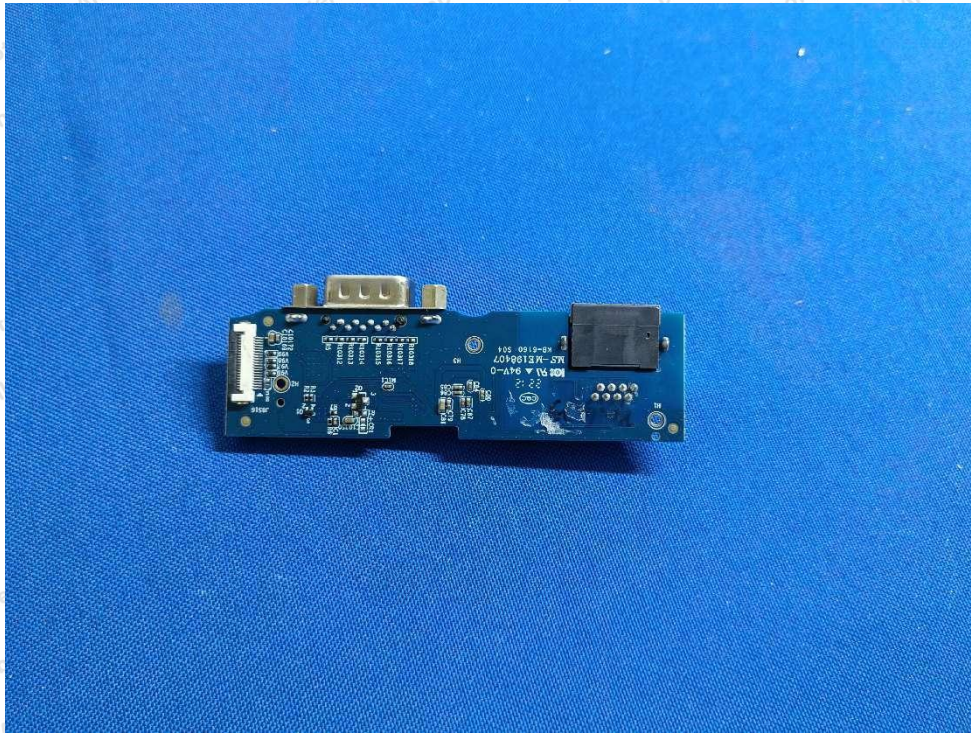

Anbotek

Product Safety

Shenzhen Anbotek Compliance Laboratory Limited

Address: 1/F., Building D, Sogood Science and Technology Park, Sanwei Community, Hangcheng Street, Bao'an District, Shenzhen, Guangdong, China.
Tel: (86) 0755-26066440 Fax: (86) 0755-26014772 Email: service@anbotek.com

Code: AB-RF-05-b

Hotline
400-003-0500
www.anbotek.com.cn