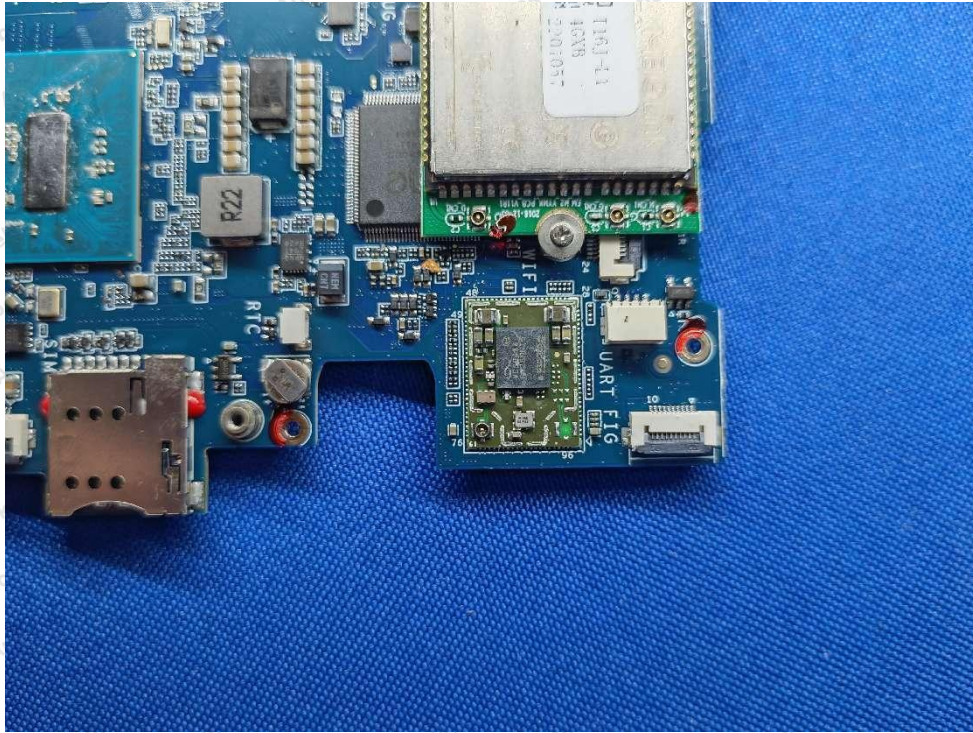

Shenzhen Anbotek Compliance Laboratory Limited

Address: 1/F., Building D, Sogood Science and Technology Park, Sanwei Community, Hangcheng Street, Bao'an District, Shenzhen, Guangdong, China.
Tel: (86) 0755-26066440 Fax: (86) 0755-26014772 Email: service@anbotek.com

Code: AB-RF-05-b

Hotline
400-003-0500
www.anbotek.com.cn