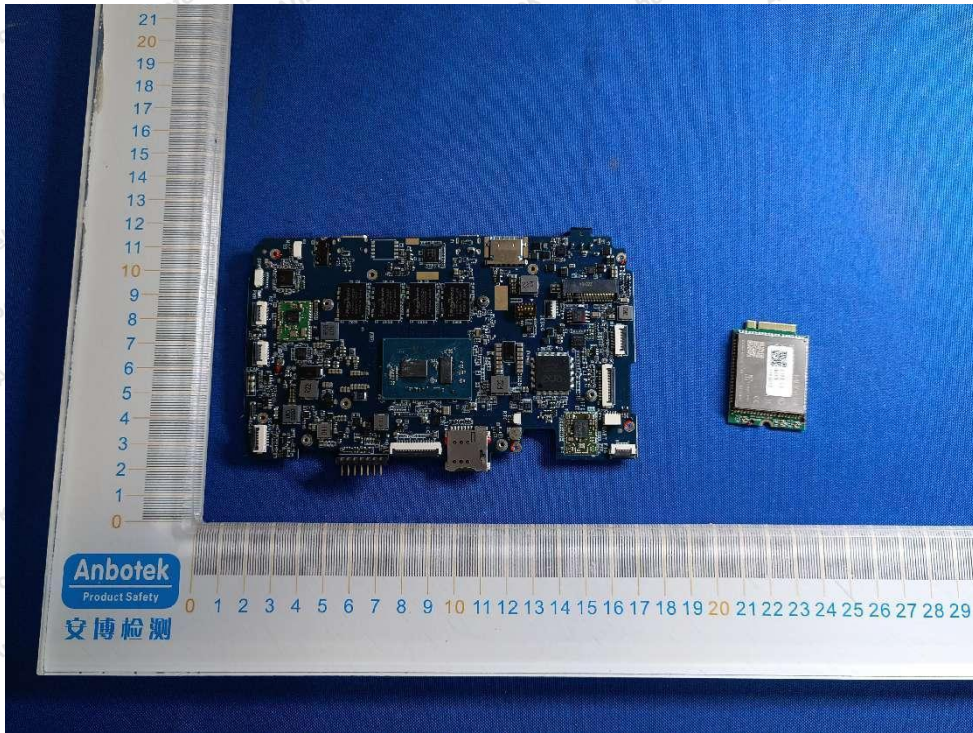

Anbotek

Product Safety

Shenzhen Anbotek Compliance Laboratory Limited

Address: 1/F., Building D, Sogood Science and Technology Park, Sanwei Community, Hangcheng Street, Bao'an District, Shenzhen, Guangdong, China.
Tel: (86) 0755-26066440 Fax: (86) 0755-26014772 Email: service@anbotek.com

Code: AB-RF-05-b

Hotline
400-003-0500
www.anbotek.com.cn