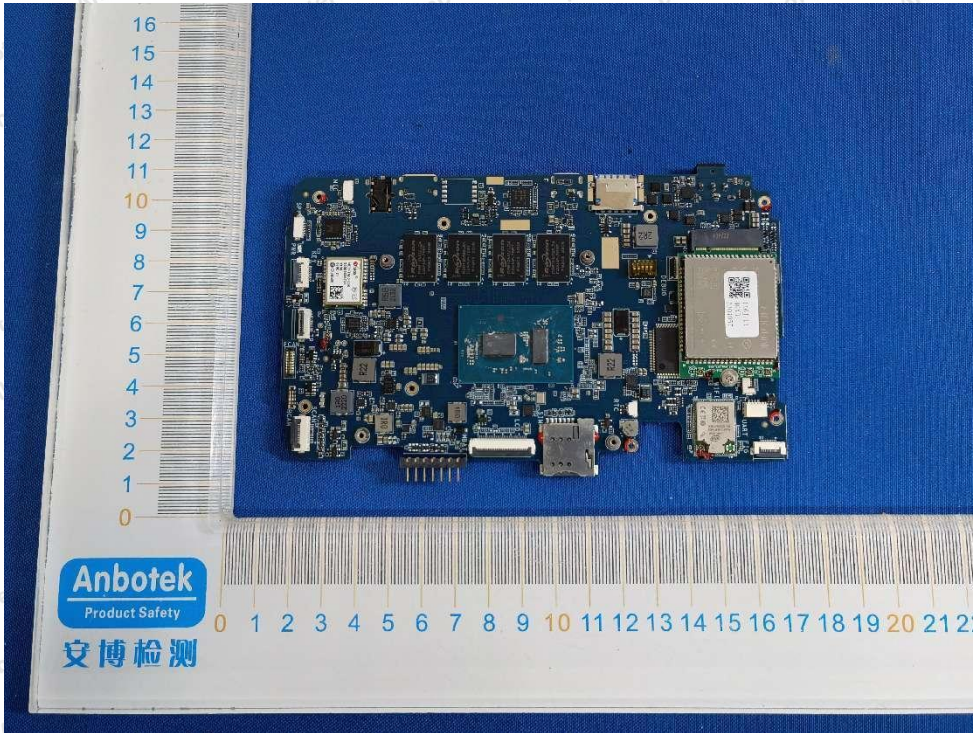

Internal Photograph

BT & WIFI ANT

Anbotek

Product Safety

Shenzhen Anbotek Compliance Laboratory Limited

Address: 1/F., Building D, Sogood Science and Technology Park, Sanwei Community, Hangcheng Street, Bao'an District, Shenzhen, Guangdong, China.
Tel: (86) 0755-26066440 Fax: (86) 0755-26014772 Email: service@anbotek.com