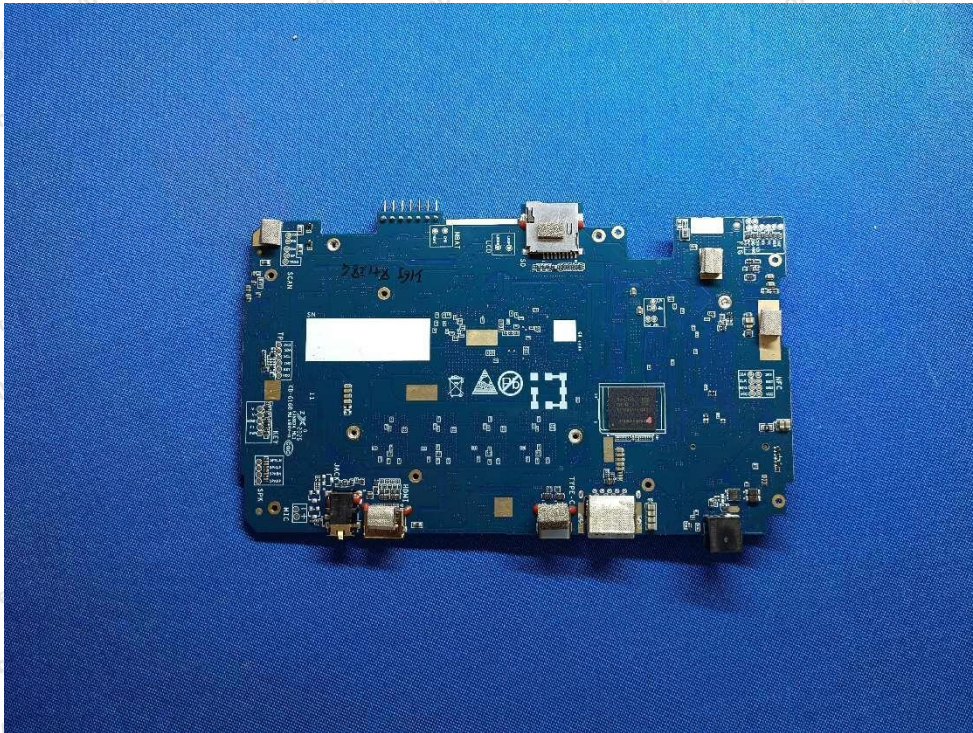

Shenzhen Anbotek Compliance Laboratory Limited

Address: 1/F., Building D, Sogood Science and Technology Park, Sanwei Community, Hangcheng Street, Bao'an District, Shenzhen, Guangdong, China.
Tel: (86) 0755-26066440 Fax: (86) 0755-26014772 Email: service@anbotek.com

Code: AB-RF-05-b

Hotline
400-003-0500
www.anbotek.com.cn