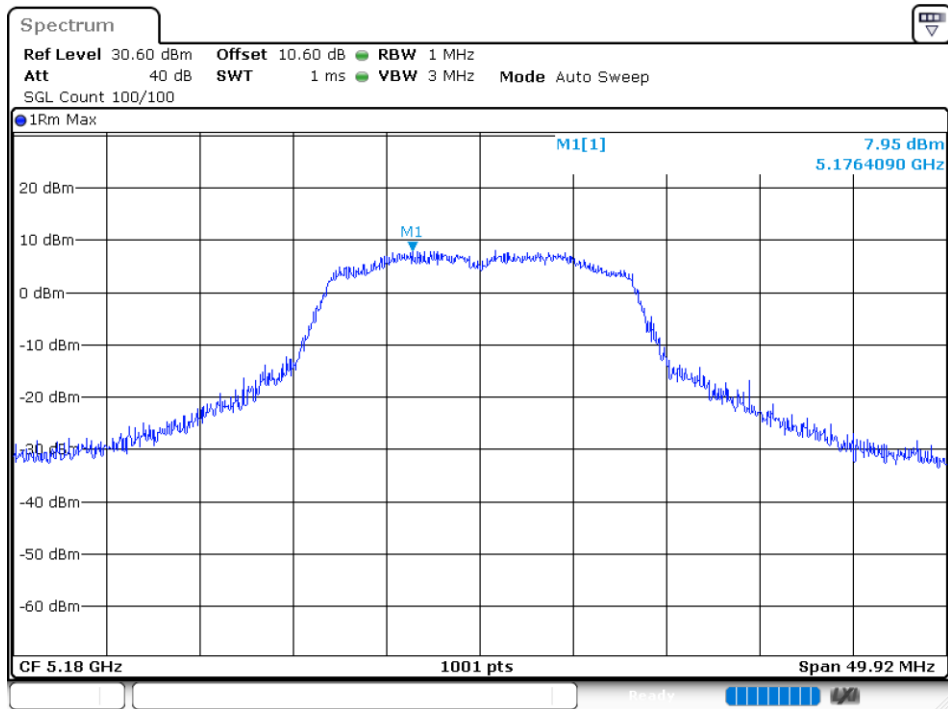

5.4 MAXIMUM POWER SPECTRAL DENSITY LEVEL

Condition	Mode	Frequency (MHz)	Antenna	Max PSD (dBm)	Limit (dBm)	Verdict
NVNT	802.11a	5180	Ant 1	7.951	11	Pass
NVNT	802.11a	5200	Ant 1	7.237	11	Pass
NVNT	802.11a	5240	Ant 1	7.171	11	Pass
NVNT	802.11ac20	5180	Ant 1	7.239	11	Pass
NVNT	802.11ac20	5200	Ant 1	7.331	11	Pass
NVNT	802.11ac20	5240	Ant 1	6.822	11	Pass
NVNT	802.11ac40	5190	Ant 1	4.529	11	Pass
NVNT	802.11ac40	5230	Ant 1	4.554	11	Pass
NVNT	802.11ac80	5210	Ant 1	1.066	11	Pass
NVNT	802.11n(HT20)	5180	Ant 1	7.513	11	Pass
NVNT	802.11n(HT20)	5200	Ant 1	7.242	11	Pass
NVNT	802.11n(HT20)	5240	Ant 1	6.938	11	Pass
NVNT	802.11n(HT40)	5190	Ant 1	3.969	11	Pass
NVNT	802.11n(HT40)	5230	Ant 1	3.989	11	Pass

PSD NVNT 802.11a 5180MHz Ant1

PSD NVNT 802.11a 5200MHz Ant1