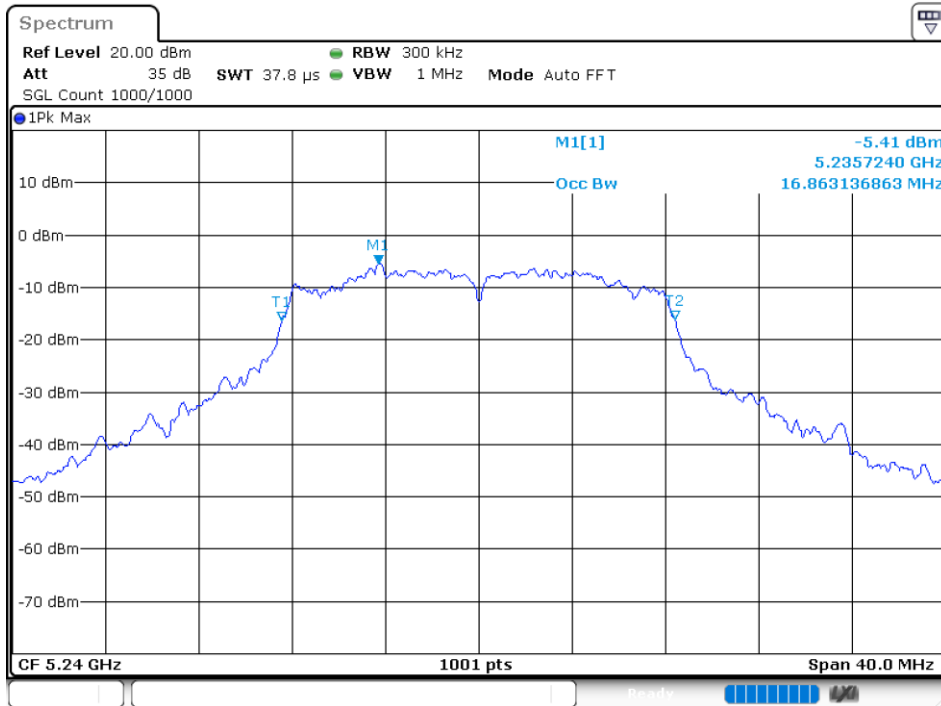

OBW NVNT 802.11n(HT40) 5190MHz Ant1

OBW NVNT 802.11n(HT40) 5230MHz Ant1

Condition	Mode	Frequency (MHz)	Antenna	99% OBW (MHz)	-26 dB Bandwidth (MHz)	Limit -26 dB Bandwidth (MHz)	Verdict
NVNT	802.11a	5180	Ant 2	16.7433	24.64	N/A	Pass
NVNT	802.11a	5200	Ant 2	16.8232	24.12	N/A	Pass
NVNT	802.11a	5240	Ant 2	16.8631	24.6	N/A	Pass
NVNT	802.11ac20	5180	Ant 2	17.9021	24.48	N/A	Pass
NVNT	802.11ac20	5200	Ant 2	17.9421	24.76	N/A	Pass
NVNT	802.11ac20	5240	Ant 2	17.8621	24.44	N/A	Pass
NVNT	802.11ac40	5190	Ant 2	36.2038	44.8	N/A	Pass
NVNT	802.11ac40	5230	Ant 2	36.2038	45.52	N/A	Pass
NVNT	802.11ac80	5210	Ant 2	75.2847	82.56	N/A	Pass
NVNT	802.11n(HT20)	5180	Ant 2	17.9021	24.76	N/A	Pass
NVNT	802.11n(HT20)	5200	Ant 2	17.8222	25.32	N/A	Pass
NVNT	802.11n(HT20)	5240	Ant 2	17.9421	24.84	N/A	Pass
NVNT	802.11n(HT40)	5190	Ant 2	36.2837	46	N/A	Pass
NVNT	802.11n(HT40)	5230	Ant 2	36.2837	46.32	N/A	Pass

OBV NVNT 802.11a 5180MHz Ant2

-26 dB BW NVNT 802.11a 5180MHz Ant2

OBV NVNT 802.11a 5200MHz Ant2

-26 dB BW NVNT 802.11a 5200MHz Ant2

OBW NVNT 802.11a 5240MHz Ant2

-26 dB BW NVNT 802.11a 5240MHz Ant2

OBW NVNT 802.11ac20 5180MHz Ant2

-26 dB BW NVNT 802.11ac20 5180MHz Ant2

OBW NVNT 802.11ac20 5200MHz Ant2

-26 dB BW NVNT 802.11ac20 5200MHz Ant2

OBW NVNT 802.11ac20 5240MHz Ant2

-26 dB BW NVNT 802.11ac20 5240MHz Ant2

OBW NVNT 802.11ac40 5190MHz Ant2