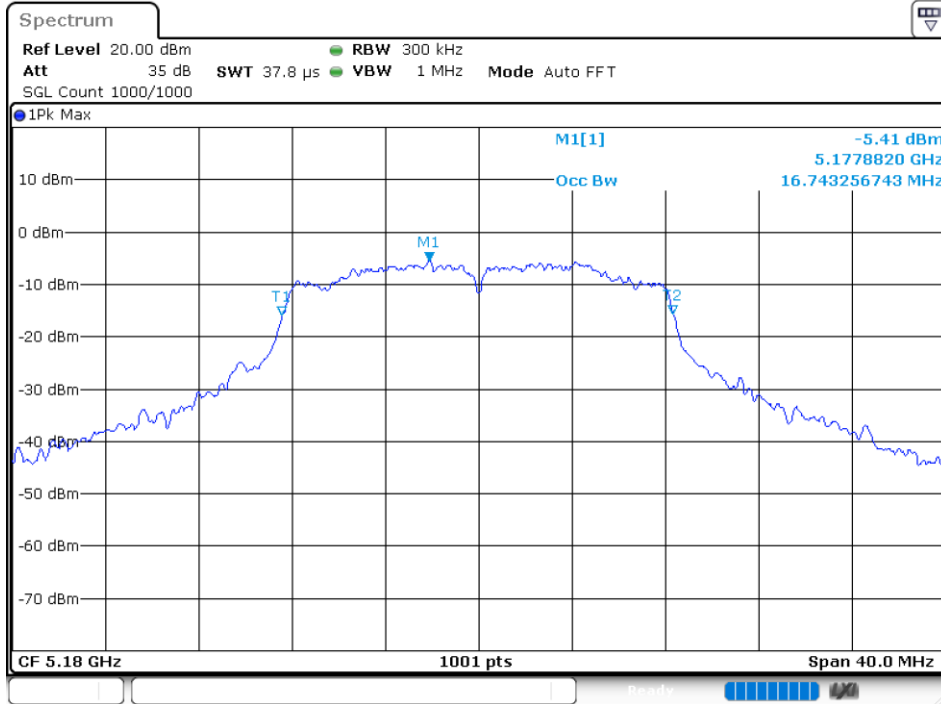

OBW NVNT 802.11n(HT40) 5190MHz Ant1

OBW NVNT 802.11n(HT40) 5230MHz Ant1

Condition	Mode	Frequency (MHz)	Antenna	99% OBW (MHz)	-26 dB Bandwidth (MHz)	Limit -26 dB Bandwidth (MHz)	Verdict
NVNT	802.11a	5180	Ant 2	16.7433	24.64	N/A	Pass
NVNT	802.11a	5200	Ant 2	16.8232	24.12	N/A	Pass
NVNT	802.11a	5240	Ant 2	16.8631	24.6	N/A	Pass
NVNT	802.11ac20	5180	Ant 2	17.9021	24.48	N/A	Pass
NVNT	802.11ac20	5200	Ant 2	17.9421	24.76	N/A	Pass
NVNT	802.11ac20	5240	Ant 2	17.8621	24.44	N/A	Pass
NVNT	802.11ac40	5190	Ant 2	36.2038	44.8	N/A	Pass
NVNT	802.11ac40	5230	Ant 2	36.2038	45.52	N/A	Pass
NVNT	802.11ac80	5210	Ant 2	75.2847	82.56	N/A	Pass
NVNT	802.11n(HT20)	5180	Ant 2	17.9021	24.76	N/A	Pass
NVNT	802.11n(HT20)	5200	Ant 2	17.8222	25.32	N/A	Pass
NVNT	802.11n(HT20)	5240	Ant 2	17.9421	24.84	N/A	Pass
NVNT	802.11n(HT40)	5190	Ant 2	36.2837	46	N/A	Pass
NVNT	802.11n(HT40)	5230	Ant 2	36.2837	46.32	N/A	Pass

OBV NVNT 802.11a 5180MHz Ant2

-26 dB BW NVNT 802.11a 5180MHz Ant2

OBV NVNT 802.11a 5200MHz Ant2

-26 dB BW NVNT 802.11a 5200MHz Ant2

OBW NVNT 802.11a 5240MHz Ant2

-26 dB BW NVNT 802.11a 5240MHz Ant2

OBW NVNT 802.11ac20 5180MHz Ant2