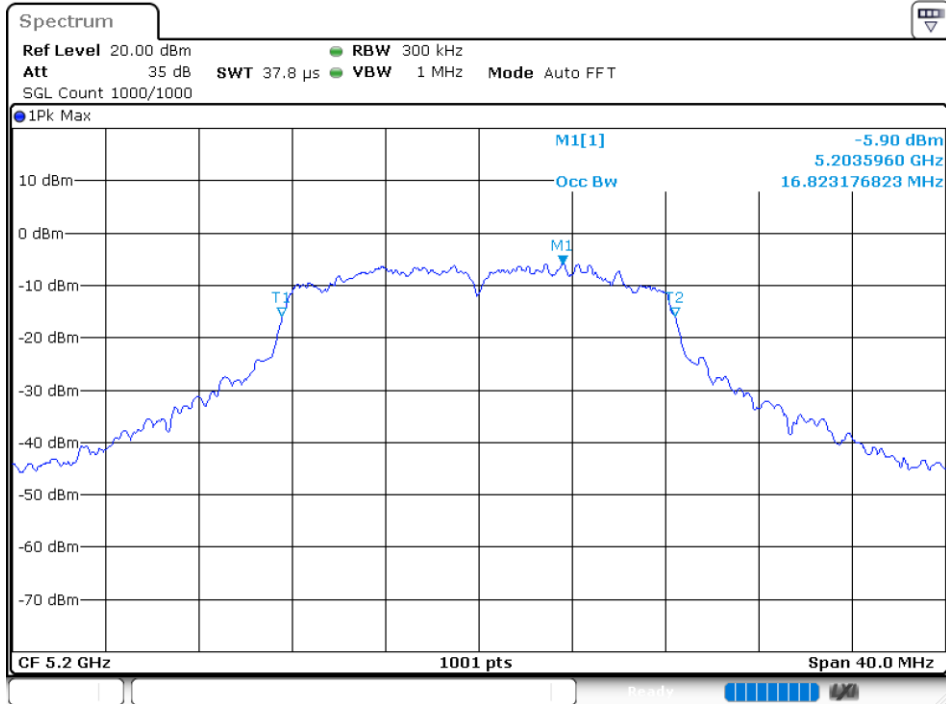

OBW NVNT 802.11n(HT40) 5190MHz Ant1

OBW NVNT 802.11n(HT40) 5230MHz Ant1

Condition	Mode	Frequency (MHz)	Antenna	99% OBW (MHz)	-26 dB Bandwidth (MHz)	Limit -26 dB Bandwidth (MHz)	Verdict
NVNT	802.11a	5180	Ant 2	16.7433	24.64	N/A	Pass
NVNT	802.11a	5200	Ant 2	16.8232	24.12	N/A	Pass
NVNT	802.11a	5240	Ant 2	16.8631	24.6	N/A	Pass
NVNT	802.11ac20	5180	Ant 2	17.9021	24.48	N/A	Pass
NVNT	802.11ac20	5200	Ant 2	17.9421	24.76	N/A	Pass
NVNT	802.11ac20	5240	Ant 2	17.8621	24.44	N/A	Pass
NVNT	802.11ac40	5190	Ant 2	36.2038	44.8	N/A	Pass
NVNT	802.11ac40	5230	Ant 2	36.2038	45.52	N/A	Pass
NVNT	802.11ac80	5210	Ant 2	75.2847	82.56	N/A	Pass
NVNT	802.11n(HT20)	5180	Ant 2	17.9021	24.76	N/A	Pass
NVNT	802.11n(HT20)	5200	Ant 2	17.8222	25.32	N/A	Pass
NVNT	802.11n(HT20)	5240	Ant 2	17.9421	24.84	N/A	Pass
NVNT	802.11n(HT40)	5190	Ant 2	36.2837	46	N/A	Pass
NVNT	802.11n(HT40)	5230	Ant 2	36.2837	46.32	N/A	Pass

OBV NVNT 802.11a 5180MHz Ant2

-26 dB BW NVNT 802.11a 5180MHz Ant2

OBV NVNT 802.11a 5200MHz Ant2

-26 dB BW NVNT 802.11a 5200MHz Ant2

OBW NVNT 802.11a 5240MHz Ant2

-26 dB BW NVNT 802.11a 5240MHz Ant2

OBW NVNT 802.11ac20 5180MHz Ant2