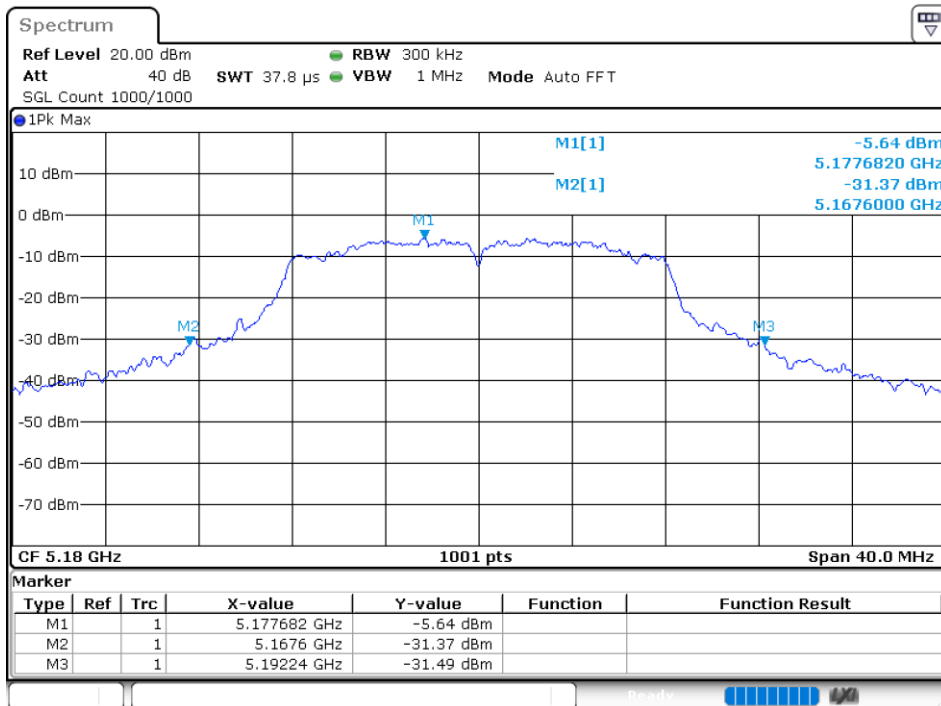

OBW NVNT 802.11n(HT40) 5190MHz Ant1

OBW NVNT 802.11n(HT40) 5230MHz Ant1

Condition	Mode	Frequency (MHz)	Antenna	99% OBW (MHz)	-26 dB Bandwidth (MHz)	Limit -26 dB Bandwidth (MHz)	Verdict
NVNT	802.11a	5180	Ant 2	16.7433	24.64	N/A	Pass
NVNT	802.11a	5200	Ant 2	16.8232	24.12	N/A	Pass
NVNT	802.11a	5240	Ant 2	16.8631	24.6	N/A	Pass
NVNT	802.11ac20	5180	Ant 2	17.9021	24.48	N/A	Pass
NVNT	802.11ac20	5200	Ant 2	17.9421	24.76	N/A	Pass
NVNT	802.11ac20	5240	Ant 2	17.8621	24.44	N/A	Pass
NVNT	802.11ac40	5190	Ant 2	36.2038	44.8	N/A	Pass
NVNT	802.11ac40	5230	Ant 2	36.2038	45.52	N/A	Pass
NVNT	802.11ac80	5210	Ant 2	75.2847	82.56	N/A	Pass
NVNT	802.11n(HT20)	5180	Ant 2	17.9021	24.76	N/A	Pass
NVNT	802.11n(HT20)	5200	Ant 2	17.8222	25.32	N/A	Pass
NVNT	802.11n(HT20)	5240	Ant 2	17.9421	24.84	N/A	Pass
NVNT	802.11n(HT40)	5190	Ant 2	36.2837	46	N/A	Pass
NVNT	802.11n(HT40)	5230	Ant 2	36.2837	46.32	N/A	Pass

OBV NVNT 802.11a 5180MHz Ant2

-26 dB BW NVNT 802.11a 5180MHz Ant2

OBV NVNT 802.11a 5200MHz Ant2

-26 dB BW NVNT 802.11a 5200MHz Ant2

OBW NVNT 802.11a 5240MHz Ant2

-26 dB BW NVNT 802.11a 5240MHz Ant2

OBW NVNT 802.11ac20 5180MHz Ant2