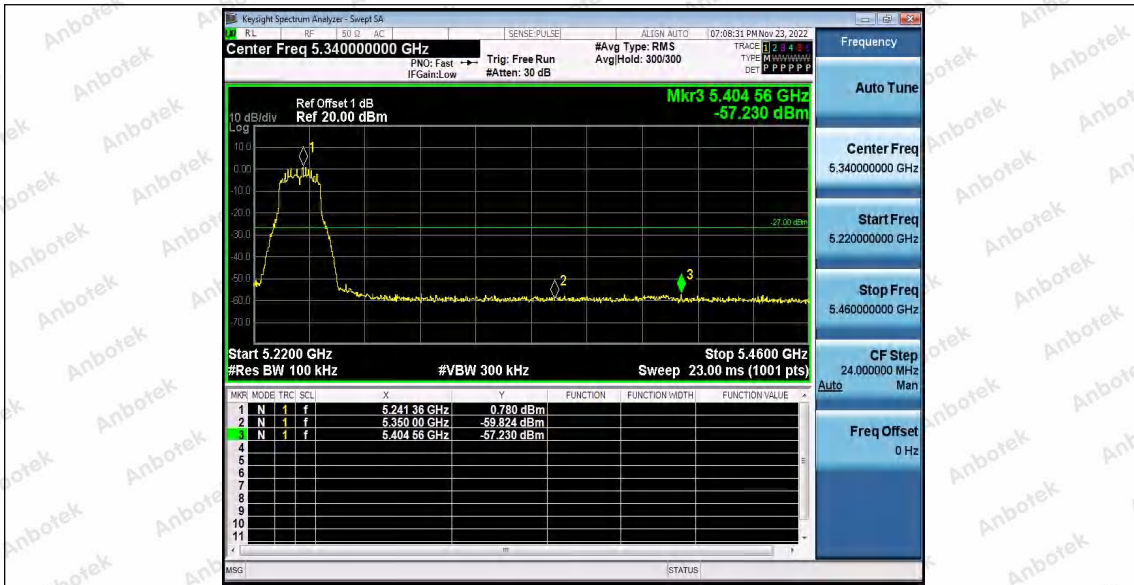

Shenzhen Anbotek Compliance Laboratory Limited

Address: 1/F., Building D, Sogood Science and Technology Park, Sanwei Community, Hangcheng Street, Bao'an District, Shenzhen, Guangdong, China.
Tel: (86) 0755-26066440 Fax: (86) 0755-26014772 Email: service@anbotek.com

Hotline 400-003-0500
www.anbotek.com.cn