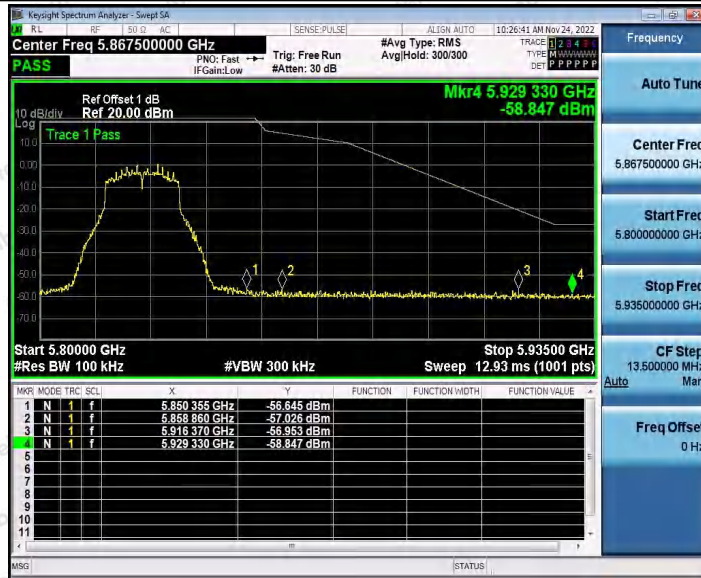

11AC20SISO_Ant2_High_5825