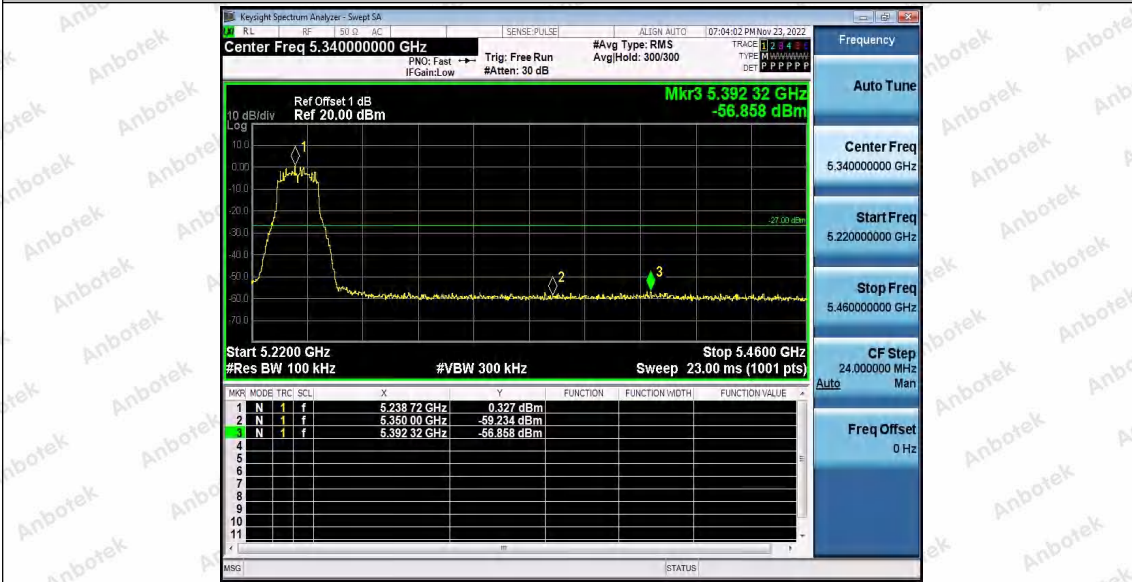

11A_Ant2_High_5240