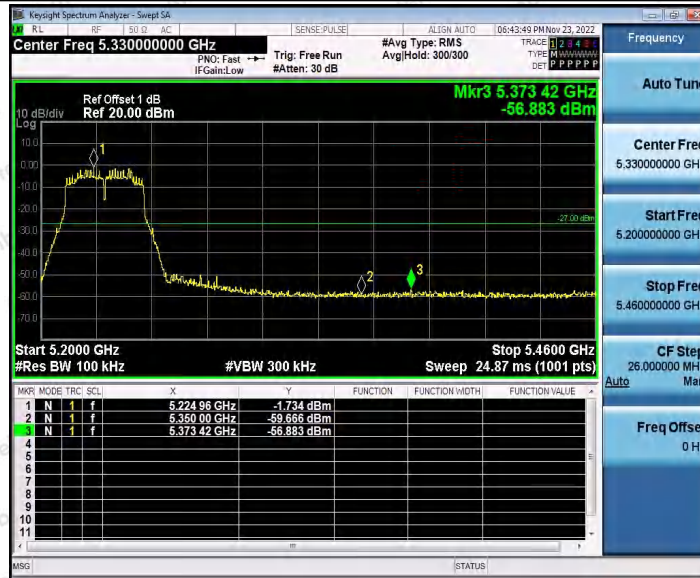

11N40SISO_Ant1_High_5230