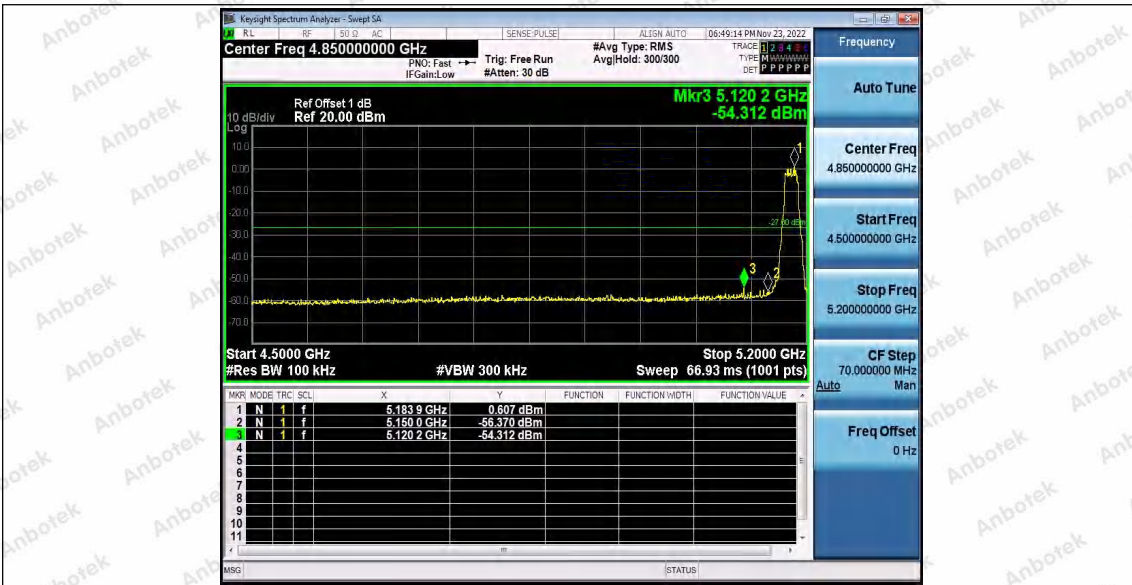

Shenzhen Anbotek Compliance Laboratory Limited

Address: 1/F., Building D, Sogood Science and Technology Park, Sanwei Community, Hangcheng Street, Bao'an District, Shenzhen, Guangdong, China.
Tel: (86) 0755-26066440 Fax: (86) 0755-26014772 Email: service@anbotek.com

Hotline
400-003-0500
www.anbotek.com.cn