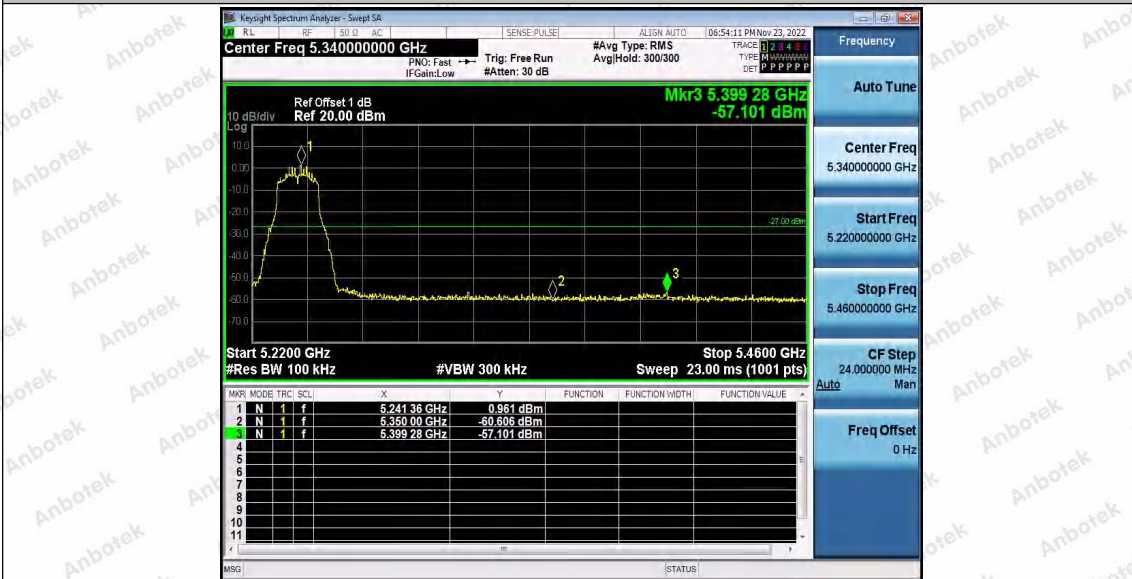

Hotline 400-003-0500
www.anbotek.com.cn

11AC20SISO_Ant2_Low_5180

11AC20SISO_Ant1_High_5240

Shenzhen Anbotek Compliance Laboratory Limited

Address: 1/F., Building D, Sogood Science and Technology Park, Sanwei Community, Hangcheng Street, Bao'an District, Shenzhen, Guangdong, China.
Tel: (86) 0755-26066440 Fax: (86) 0755-26014772 Email: service@anbotek.com