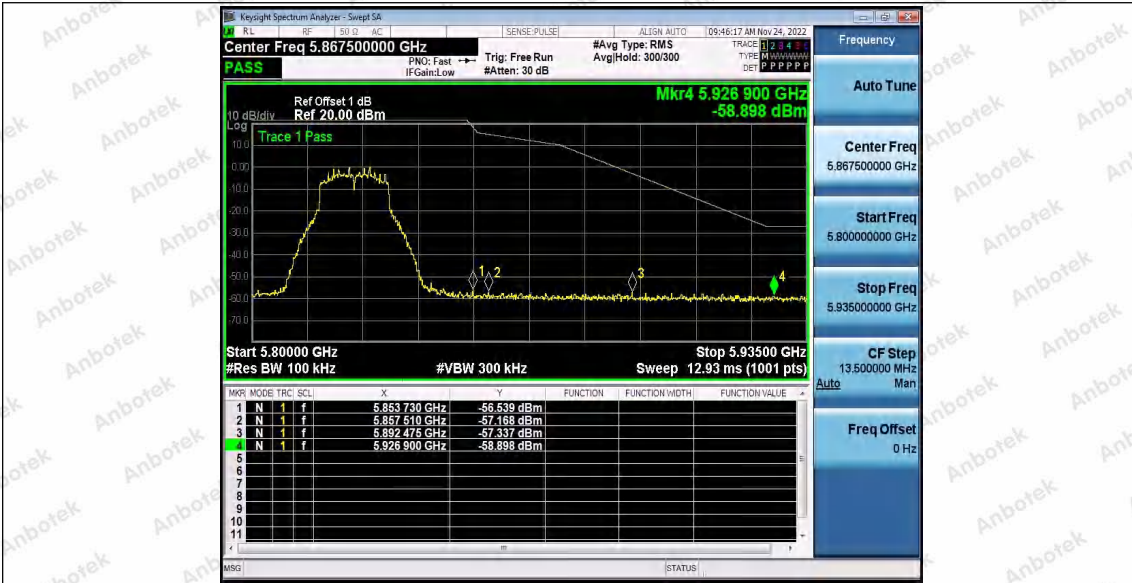

Shenzhen Anbotek Compliance Laboratory Limited

Address: 1/F., Building D, Sogood Science and Technology Park, Sanwei Community, Hangcheng Street, Bao'an District, Shenzhen, Guangdong, China.
Tel: (86) 0755-26066440 Fax: (86) 0755-26014772 Email: service@anbotek.com

Hotline 400-003-0500
www.anbotek.com.cn