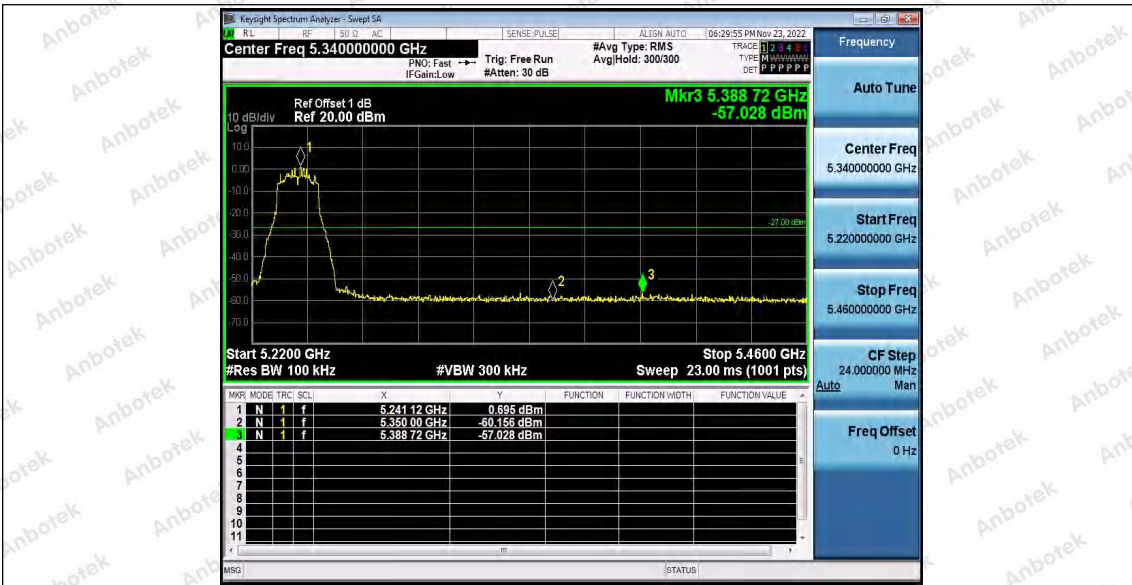

Shenzhen Anbotek Compliance Laboratory Limited

Address: 1/F., Building D, Sogood Science and Technology Park, Sanwei Community, Hangcheng Street, Bao'an District, Shenzhen, Guangdong, China.
Tel: (86) 0755-26066440 Fax: (86) 0755-26014772 Email: service@anbotek.com

Hotline: 400-003-0500
www.anbotek.com.cn