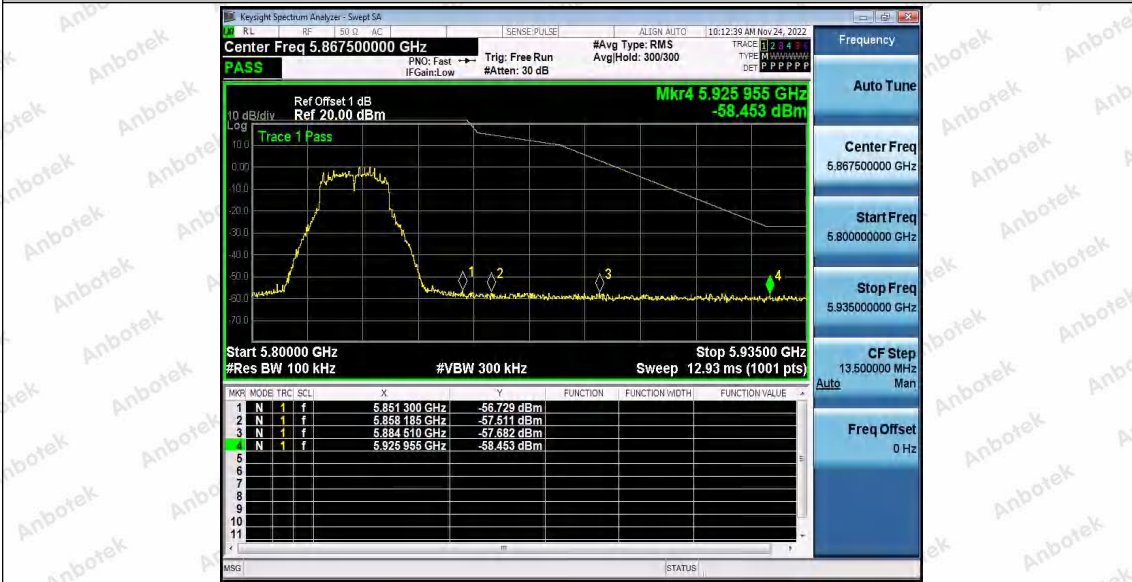

11A_Ant2_High_5825