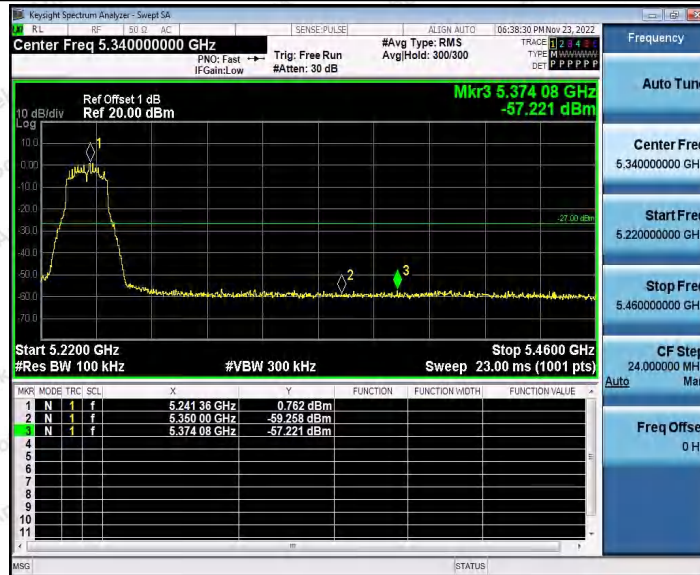

11N20SISO_Ant1_High_5240

11N20SISO_Ant2_High_5240

Shenzhen Anbotek Compliance Laboratory Limited

Address: 1/F., Building D, Sogood Science and Technology Park, Sanwei Community, Hangcheng Street, Bao'an District, Shenzhen, Guangdong, China.
Tel: (86) 0755-26066440 Fax: (86) 0755-26014772 Email: service@anbotek.com

Hotline
400-003-0500
www.anbotek.com.cn