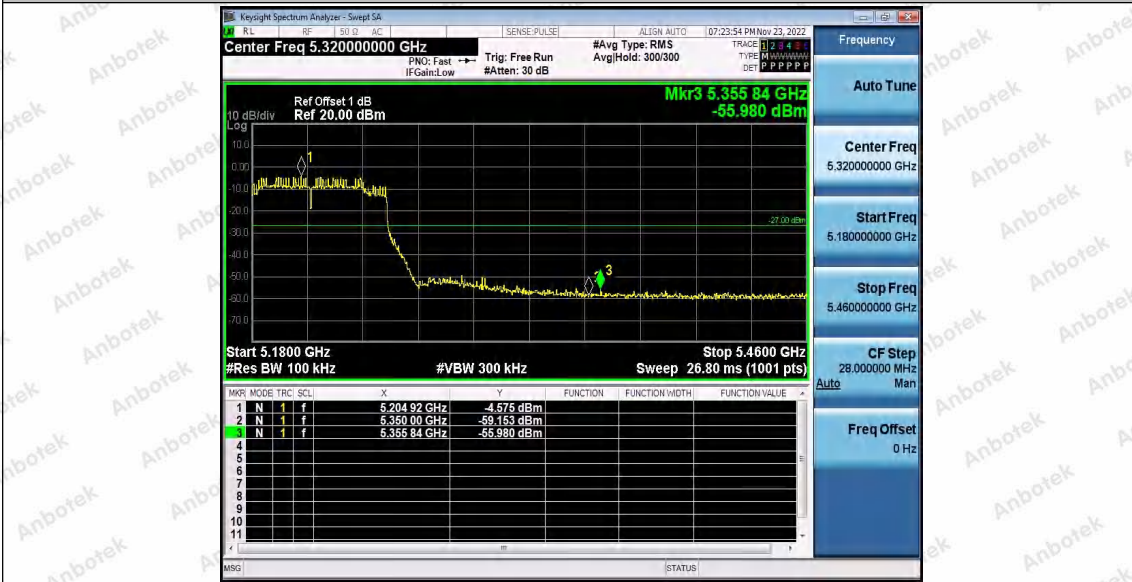

11AC80SISO_Ant2_High_5210

Shenzhen Anbotek Compliance Laboratory Limited

Address: 1/F., Building D, Sogood Science and Technology Park, Sanwei Community, Hangcheng Street, Bao'an District, Shenzhen, Guangdong, China.
Tel: (86) 0755-26066440 Fax: (86) 0755-26014772 Email: service@anbotek.com

Hotline 400-003-0500
www.anbotek.com.cn