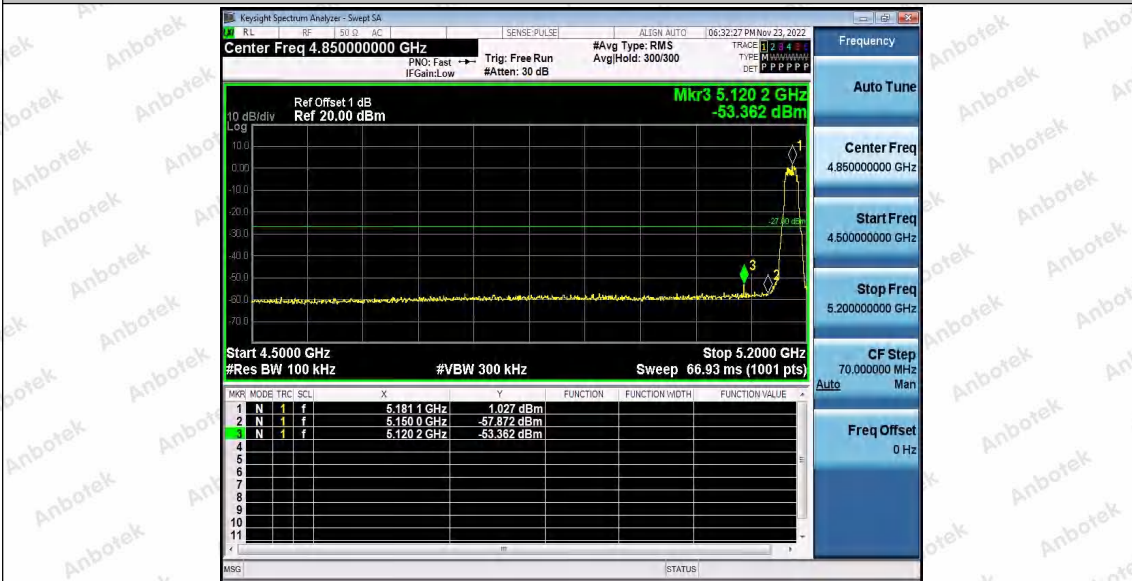

Hotline: 400-003-0500
 www.anbotek.com.cn

11A_Ant2_High_5240

11N20SISO_Ant1_Low_5180

Shenzhen Anbotek Compliance Laboratory Limited

Address: 1/F., Building D, Sogood Science and Technology Park, Sanwei Community, Hangcheng Street, Bao'an District, Shenzhen, Guangdong, China.
 Tel: (86) 0755-26066440 Fax: (86) 0755-26014772 Email: service@anbotek.com