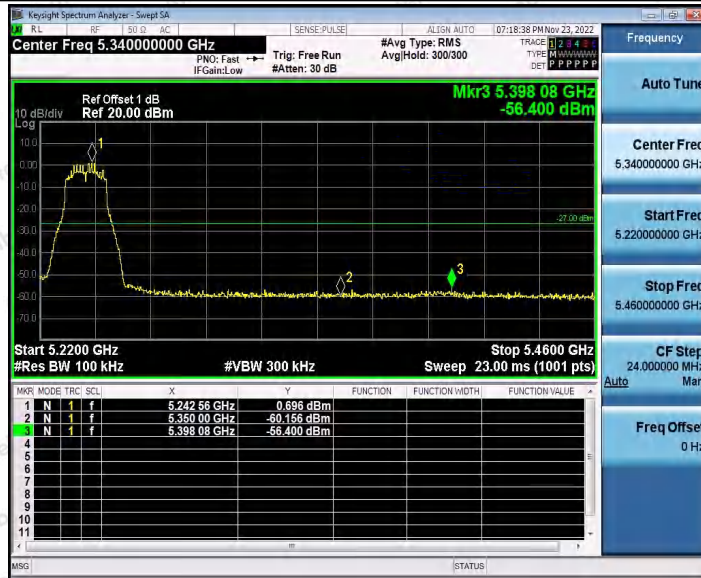

11AC20SISO_Ant2_High_5240