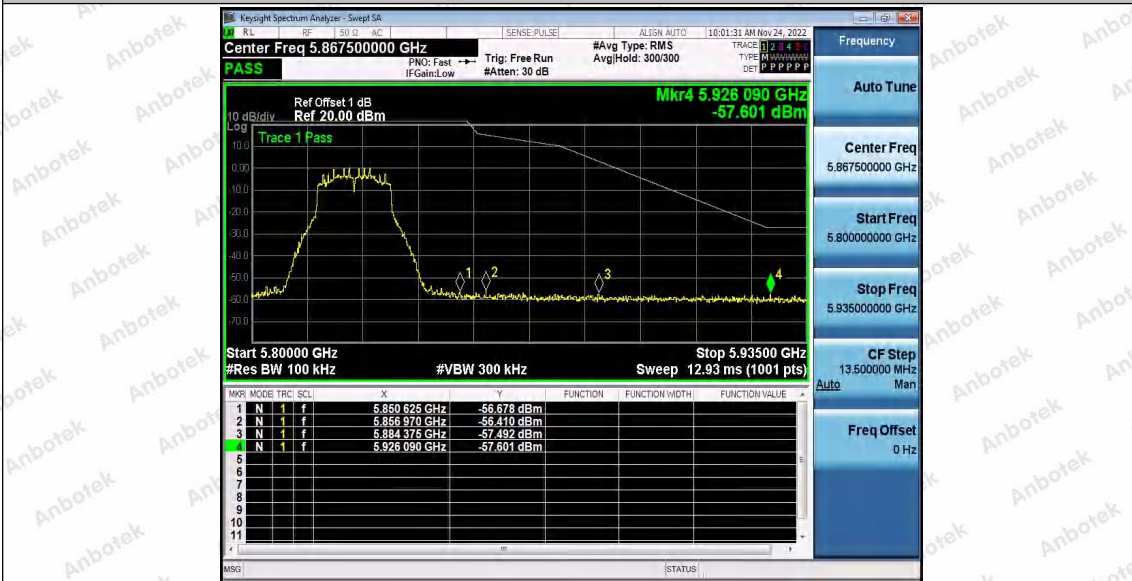

Hotline: 400-003-0500
 www.anbotek.com.cn

11AC20SISO_Ant2_Low_5745

11AC20SISO_Ant1_High_5825

Shenzhen Anbotek Compliance Laboratory Limited

Address: 1/F., Building D, Sogood Science and Technology Park, Sanwei Community, Hangcheng Street, Bao'an District, Shenzhen, Guangdong, China.
 Tel: (86) 0755-26066440 Fax: (86) 0755-26014772 Email: service@anbotek.com