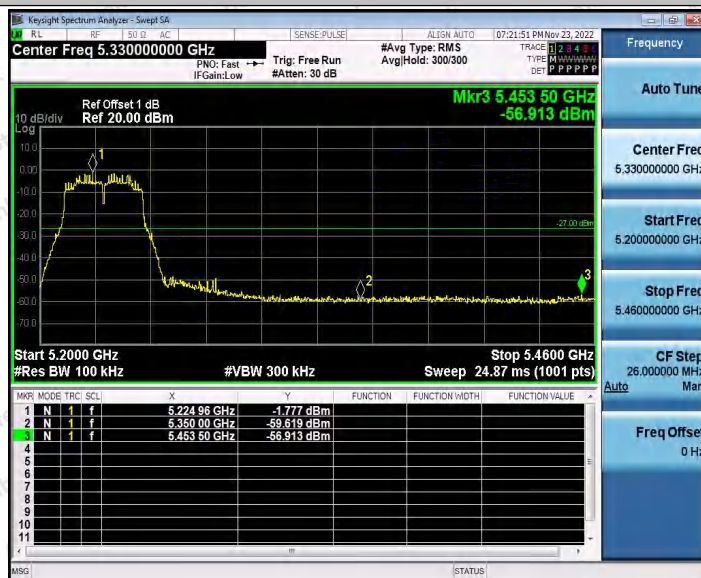

Hotline
400-003-0500
www.anbotek.com.cn

11AC40SISO_Ant1_High_5230

11AC40SISO_Ant2_High_5230

Shenzhen Anbotek Compliance Laboratory Limited

Address: 1/F., Building D, Sogood Science and Technology Park, Sanwei Community, Hangcheng Street, Bao'an District, Shenzhen, Guangdong, China.
 Tel: (86) 0755-26066440 Fax: (86) 0755-26014772 Email: service@anbotek.com