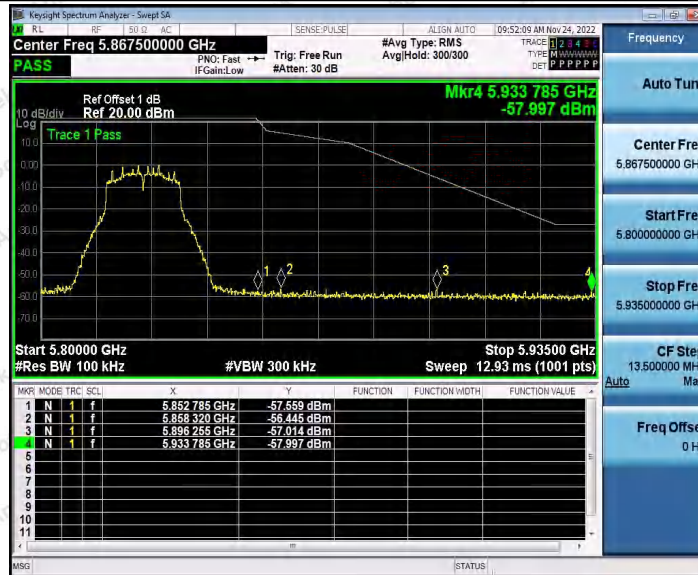

11N20SISO_Ant1_High_5825

11N20SISO_Ant2_High_5825

Shenzhen Anbotek Compliance Laboratory Limited

Address: 1/F., Building D, Sogood Science and Technology Park, Sanwei Community, Hangcheng Street, Bao'an District, Shenzhen, Guangdong, China.
Tel: (86) 0755-26066440 Fax: (86) 0755-26014772 Email: service@anbotek.com

Hotline
400-003-0500
www.anbotek.com.cn