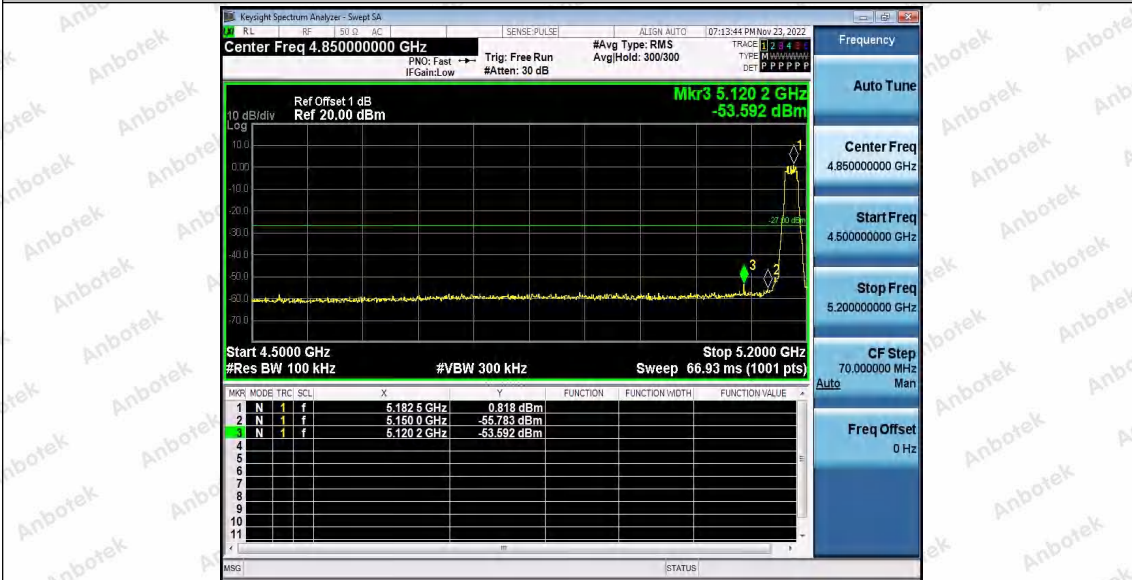

11AC20SISO_Ant2_Low_5180