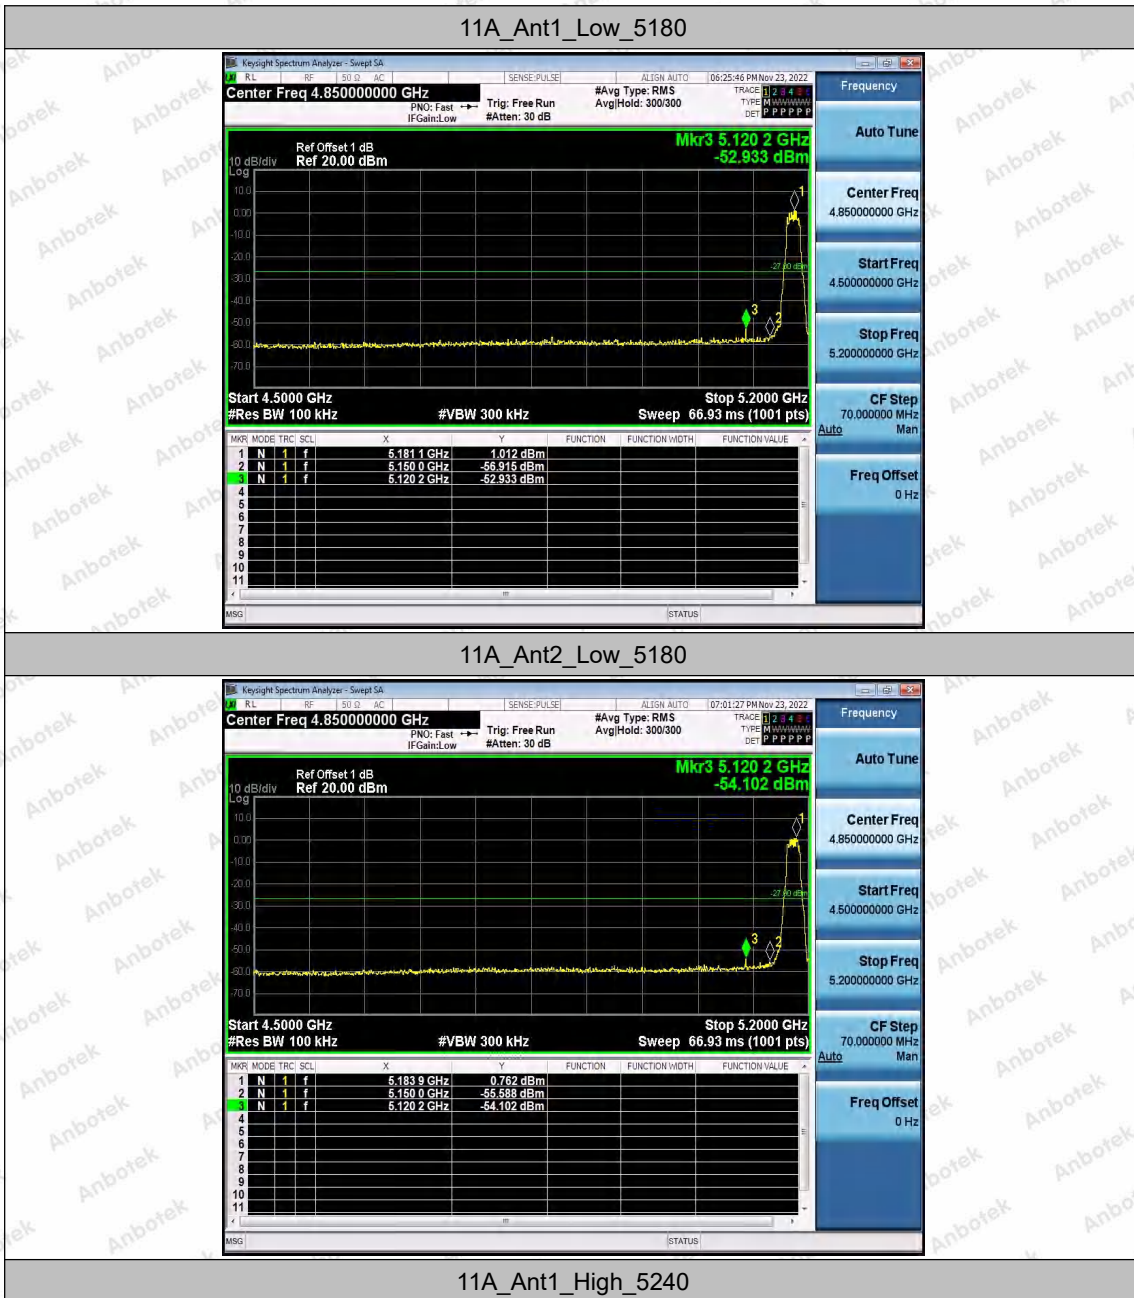

Test Graphs B1

Shenzhen Anbotek Compliance Laboratory Limited

Address: 1/F., Building D, Sogood Science and Technology Park, Sanwei Community, Hangcheng Street, Bao'an District, Shenzhen, Guangdong, China.
Tel: (86) 0755-26066440 Fax: (86) 0755-26014772 Email: service@anbotek.com

Hotline: 400-003-0500
www.anbotek.com.cn