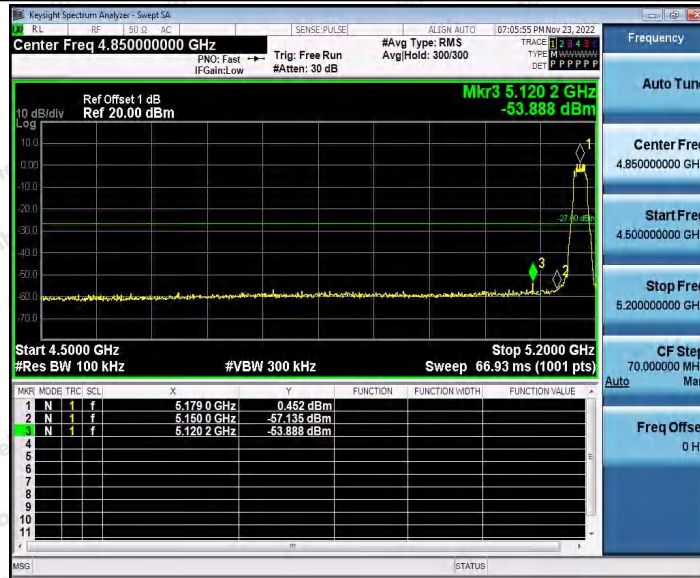

11N20SISO_Ant2_Low_5180