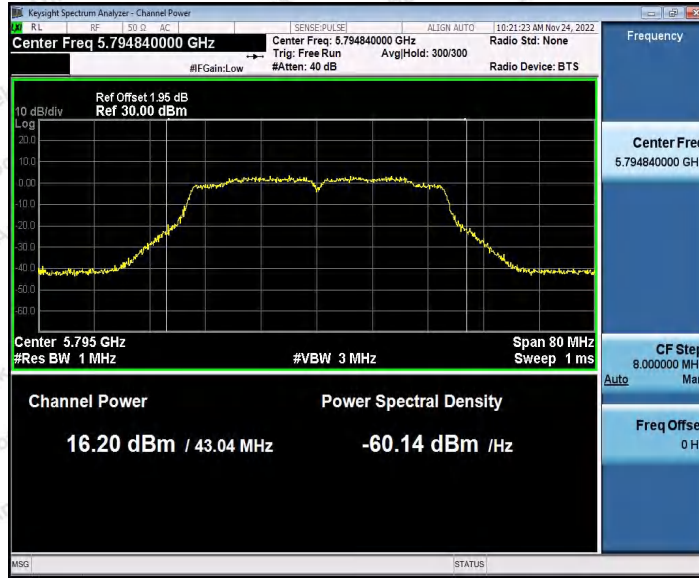

11N40SISO_Ant2_5795

11AC20SISO_Ant1_5180

Shenzhen Anbotek Compliance Laboratory Limited

Address: 1/F., Building D, Sogood Science and Technology Park, Sanwei Community, Hangcheng Street, Bao'an District, Shenzhen, Guangdong, China.
Tel: (86) 0755-26066440 Fax: (86) 0755-26014772 Email: service@anbotek.com

Hotline: 400-003-0500
www.anbotek.com.cn