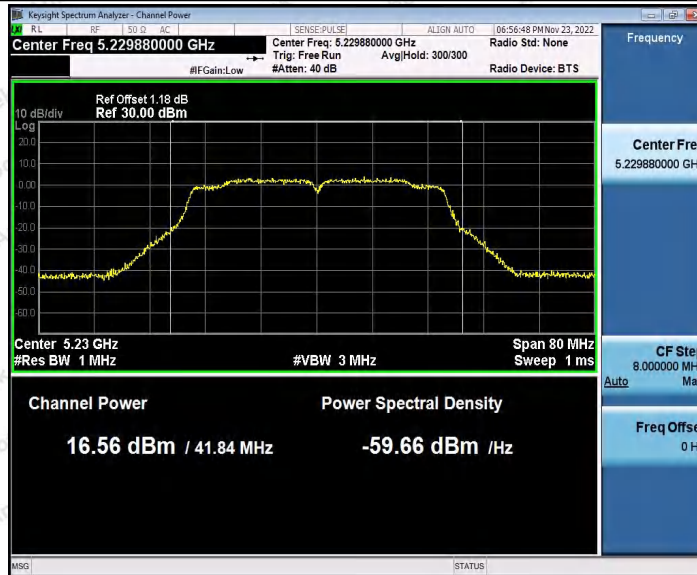

11AC40SISO_Ant1_5230

11AC40SISO_Ant2_5230

Shenzhen Anbotek Compliance Laboratory Limited

Address: 1/F., Building D, Sogood Science and Technology Park, Sanwei Community, Hangcheng Street, Bao'an District, Shenzhen, Guangdong, China.
Tel: (86) 0755-26066440 Fax: (86) 0755-26014772 Email: service@anbotek.com

Hotline
400-003-0500
www.anbotek.com.cn