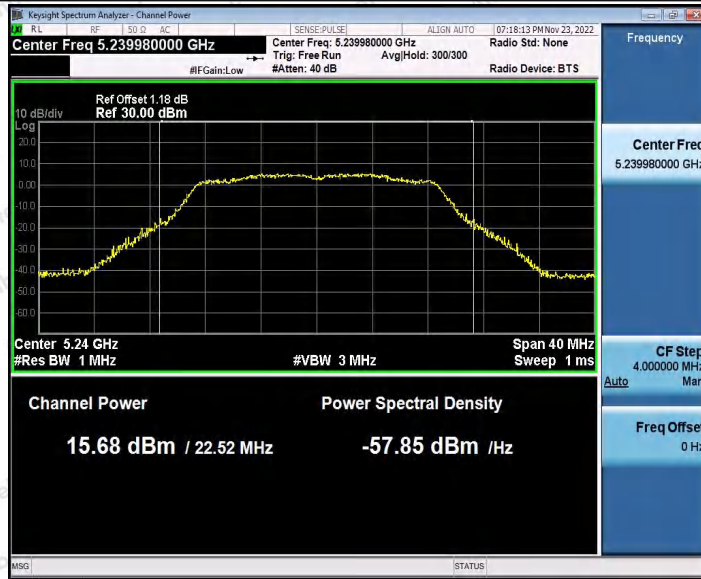

11AC20SISO_Ant1_5745