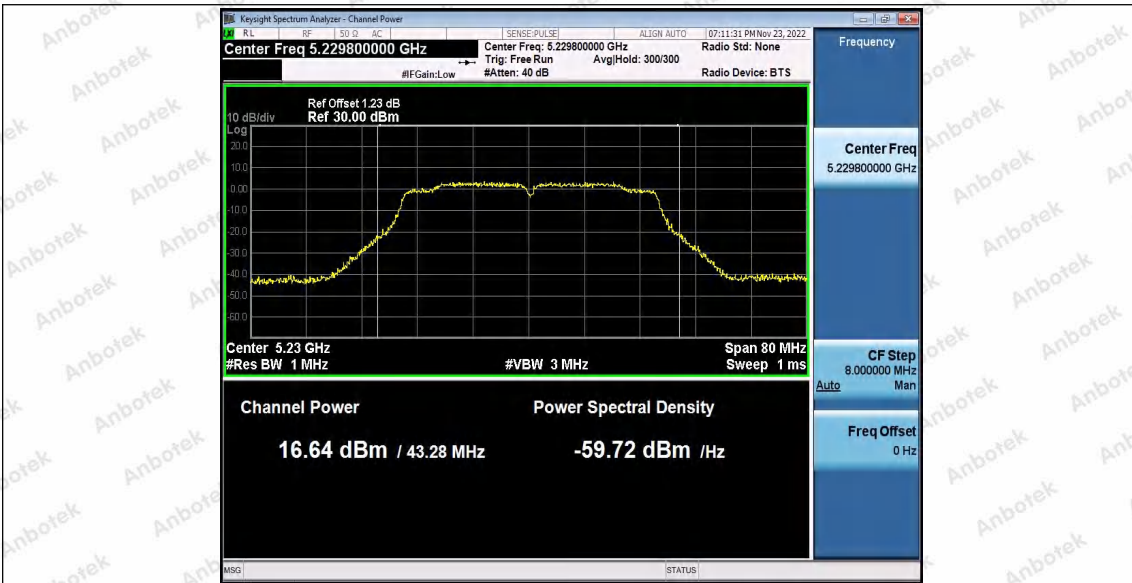

11N40SISO_Ant1_5755