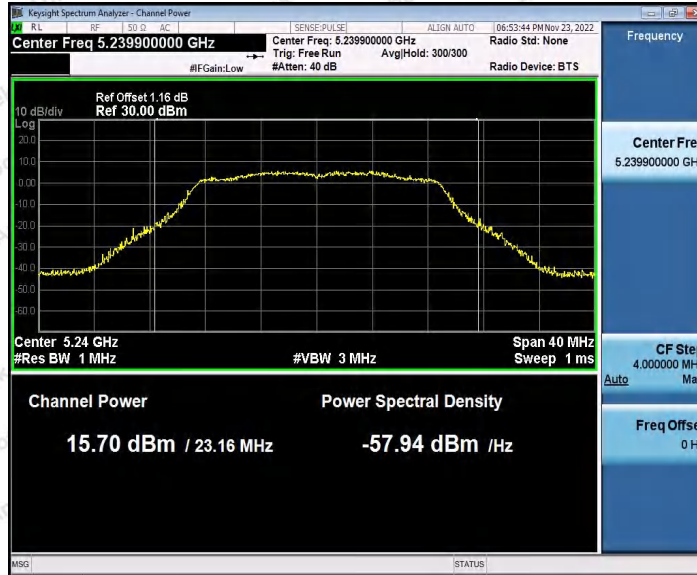

11AC20SISO_Ant1_5240

11AC20SISO_Ant2_5240

Shenzhen Anbotek Compliance Laboratory Limited

Address: 1/F., Building D, Sogood Science and Technology Park, Sanwei Community, Hangcheng Street, Bao'an District, Shenzhen, Guangdong, China.
Tel: (86) 0755-26066440 Fax: (86) 0755-26014772 Email: service@anbotek.com

Hotline: 400-003-0500
www.anbotek.com.cn