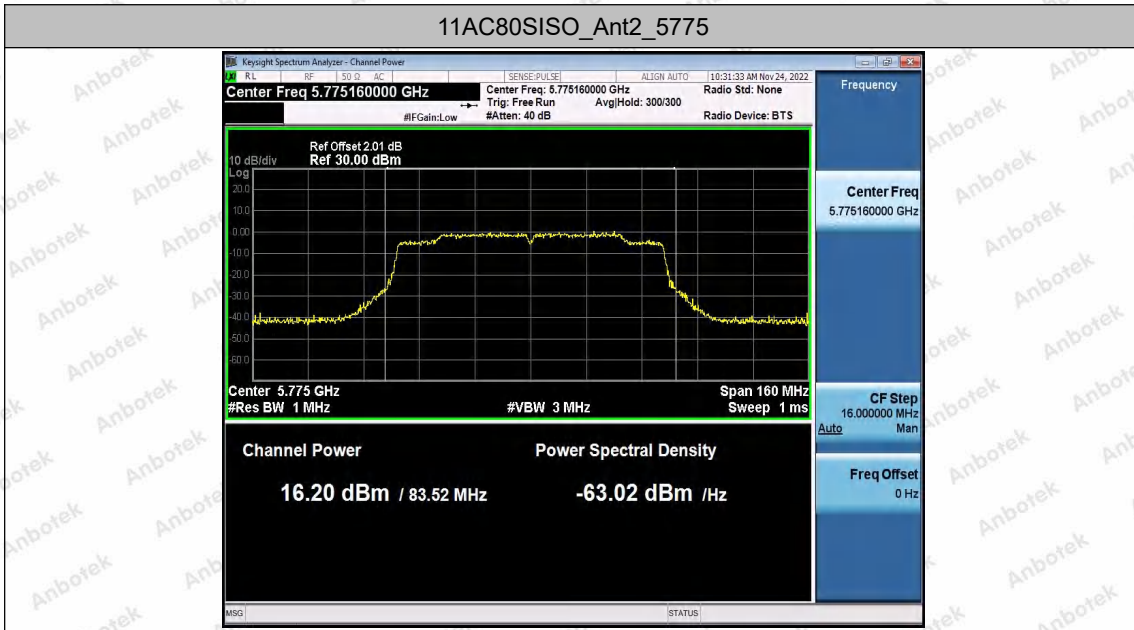

Shenzhen Anbotek Compliance Laboratory Limited

Address: 1/F., Building D, Sogood Science and Technology Park, Sanwei Community, Hangcheng Street, Bao'an District, Shenzhen, Guangdong, China.
Tel: (86) 0755-26066440 Fax: (86) 0755-26014772 Email: service@anbotek.com

Hotline
400-003-0500
www.anbotek.com.cn