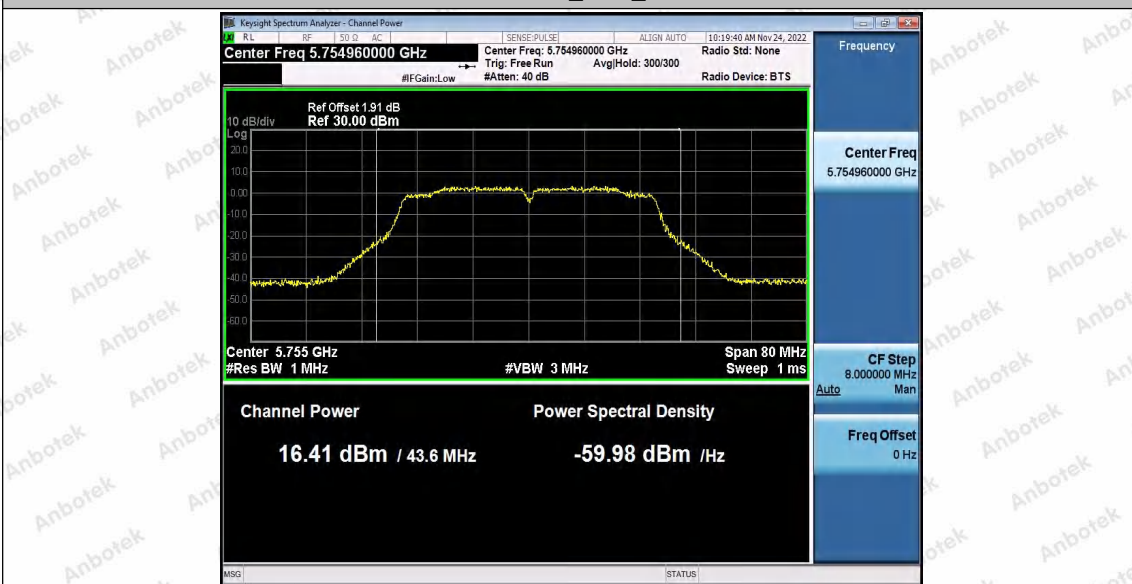

Hotline: 400-003-0500
 www.anbotek.com.cn

11N40SISO_Ant1_5755

11N40SISO_Ant2_5755

Shenzhen Anbotek Compliance Laboratory Limited

Address: 1/F., Building D, Sogood Science and Technology Park, Sanwei Community, Hangcheng Street, Bao'an District, Shenzhen, Guangdong, China.
 Tel: (86) 0755-26066440 Fax: (86) 0755-26014772 Email: service@anbotek.com