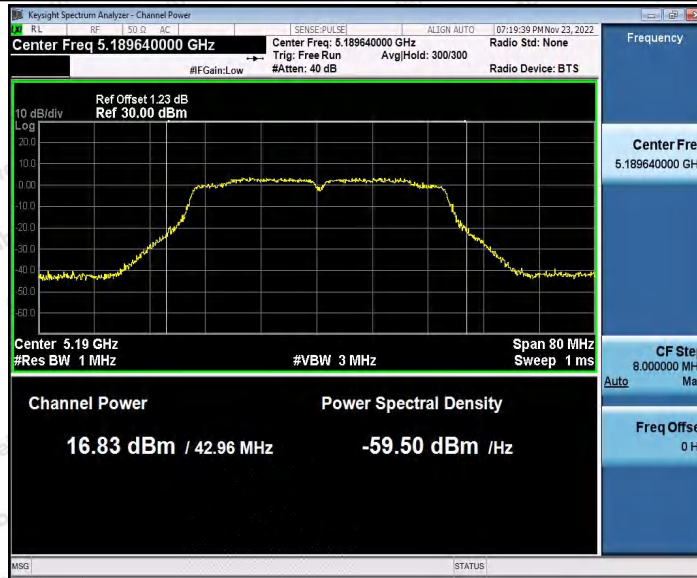

11AC40SISO_Ant2_5190