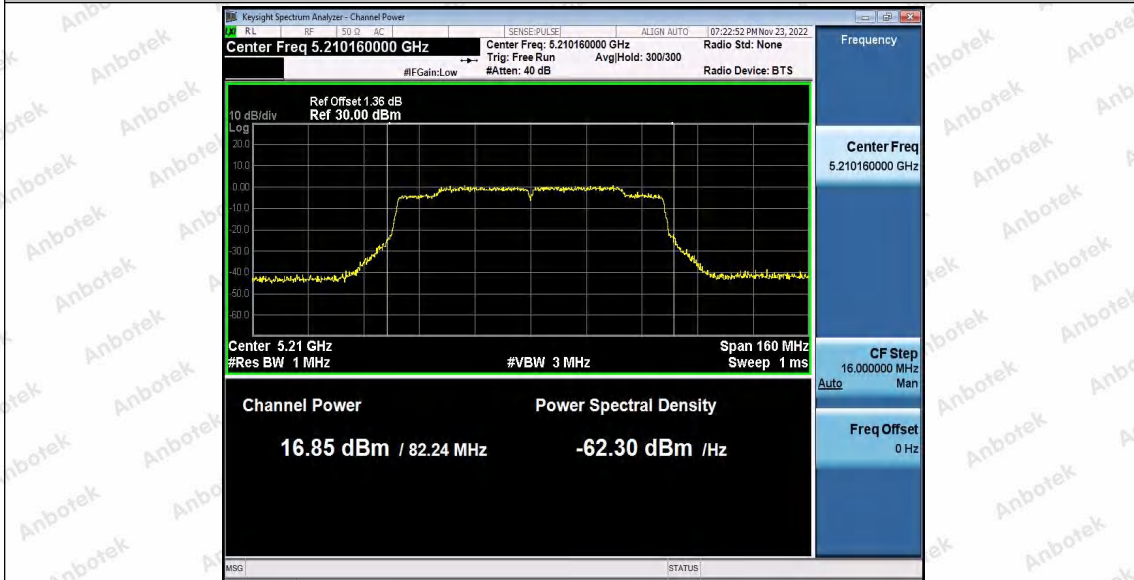

11AC80SISO_Ant1_5775