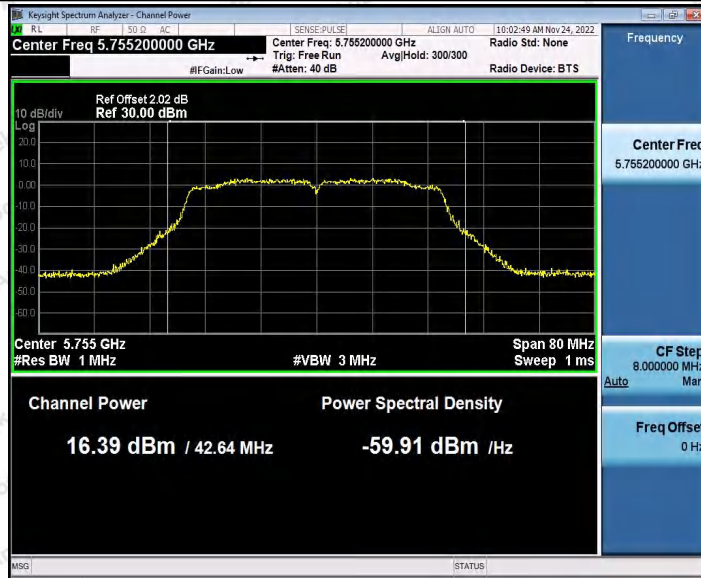

11AC40SISO_Ant2_5755