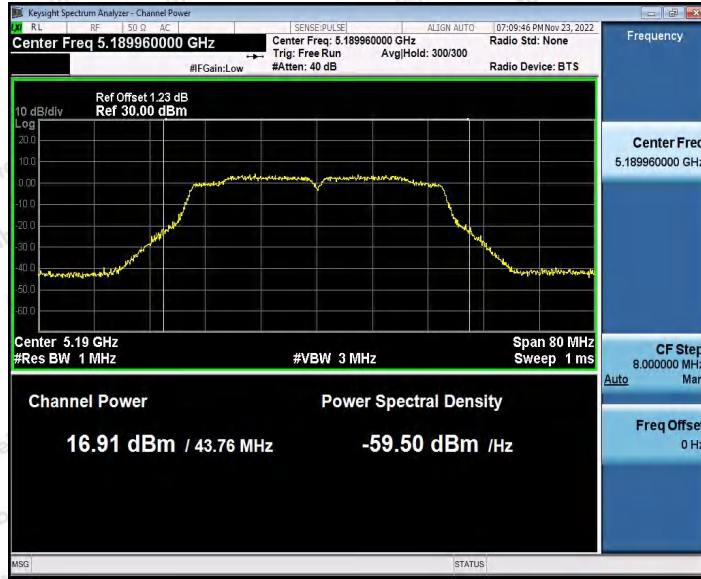

11N40SISO_Ant2_5190