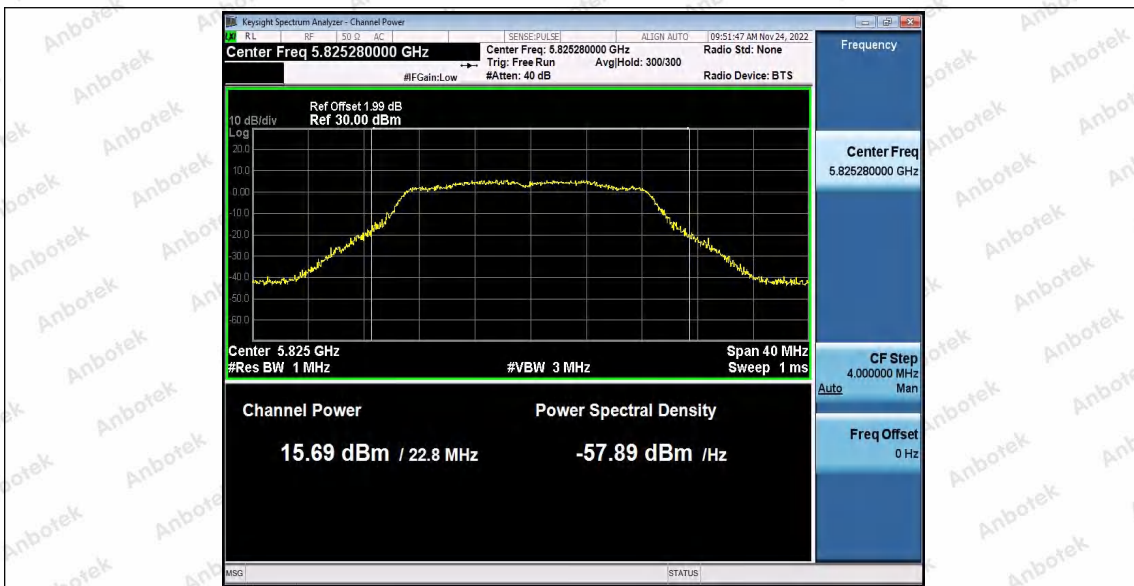

11N20SISO_Ant2_5825