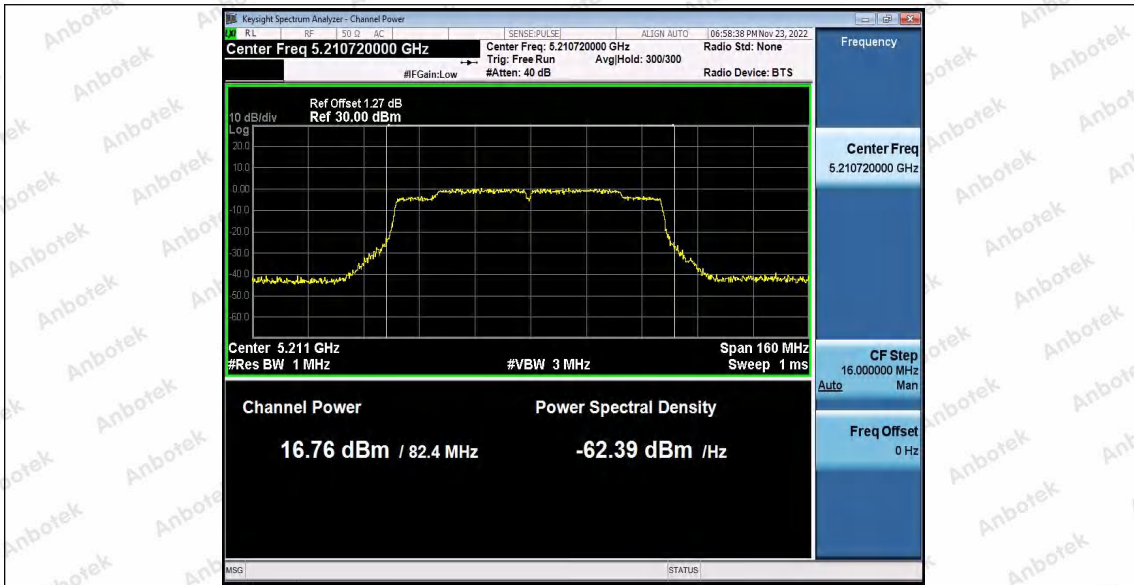

11AC80SISO_Ant2_5210