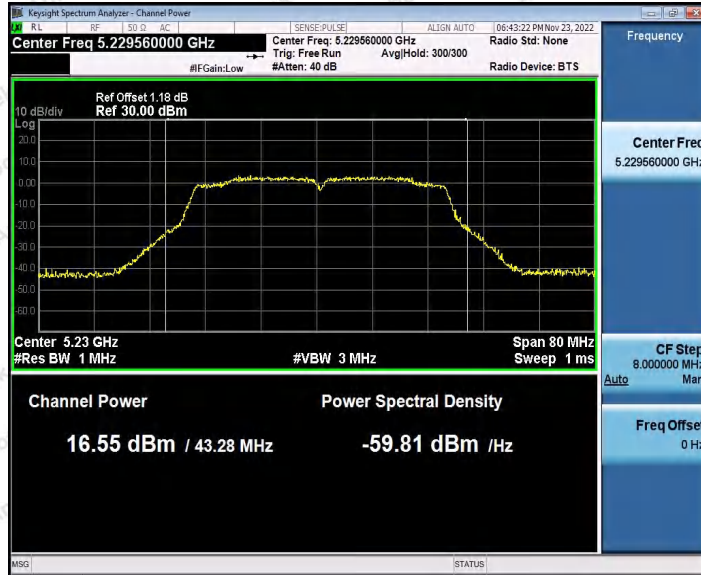

11N40SISO_Ant1_5230

11N40SISO_Ant2_5230

Shenzhen Anbotek Compliance Laboratory Limited

Address: 1/F., Building D, Sogood Science and Technology Park, Sanwei Community, Hangcheng Street, Bao'an District, Shenzhen, Guangdong, China.
Tel: (86) 0755-26066440 Fax: (86) 0755-26014772 Email: service@anbotek.com

Hotline: 400-003-0500
www.anbotek.com.cn