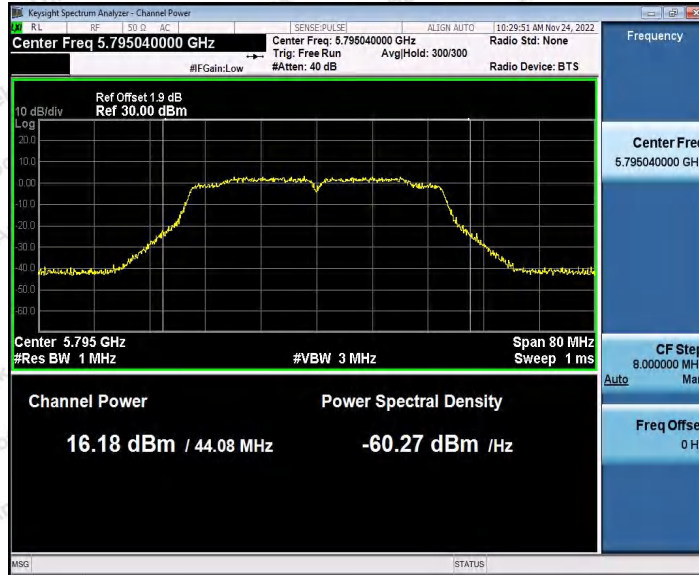

11AC40SISO_Ant2_5795

11AC80SISO_Ant1_5210

Shenzhen Anbotek Compliance Laboratory Limited

Address: 1/F., Building D, Sogood Science and Technology Park, Sanwei Community, Hangcheng Street, Bao'an District, Shenzhen, Guangdong, China.
Tel: (86) 0755-26066440 Fax: (86) 0755-26014772 Email: service@anbotek.com

Hotline
400-003-0500
www.anbotek.com.cn