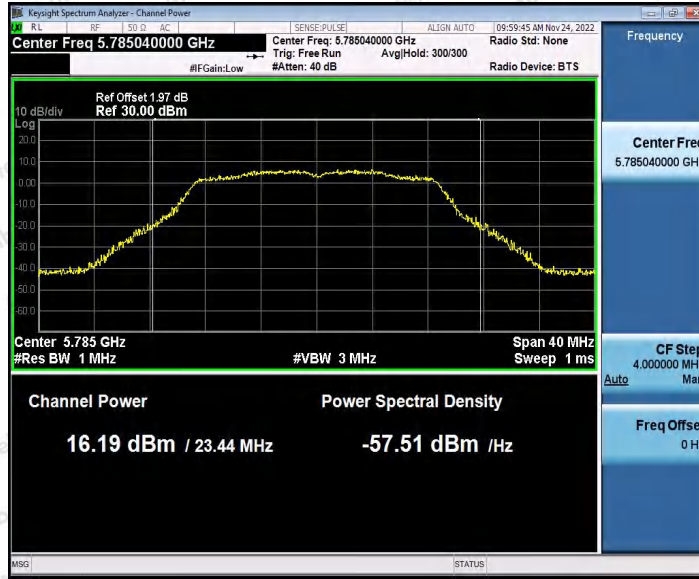

11AC20SISO_Ant1_5785