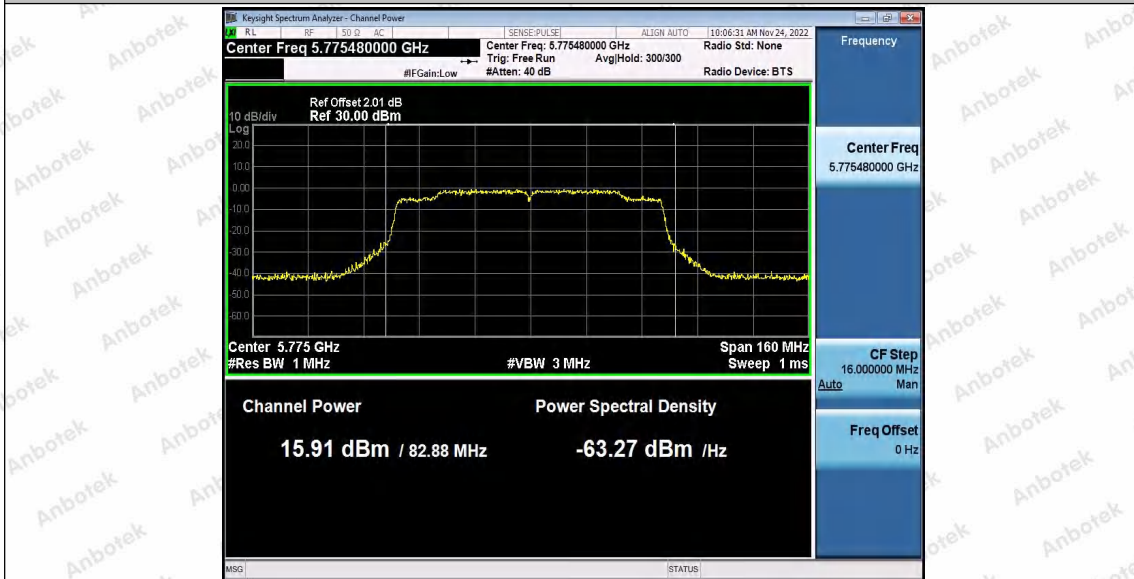

Shenzhen Anbotek Compliance Laboratory Limited

Address: 1/F., Building D, Sogood Science and Technology Park, Sanwei Community, Hangcheng Street, Bao'an District, Shenzhen, Guangdong, China.
Tel: (86) 0755-26066440 Fax: (86) 0755-26014772 Email: service@anbotek.com

Hotline: 400-003-0500
www.anbotek.com.cn