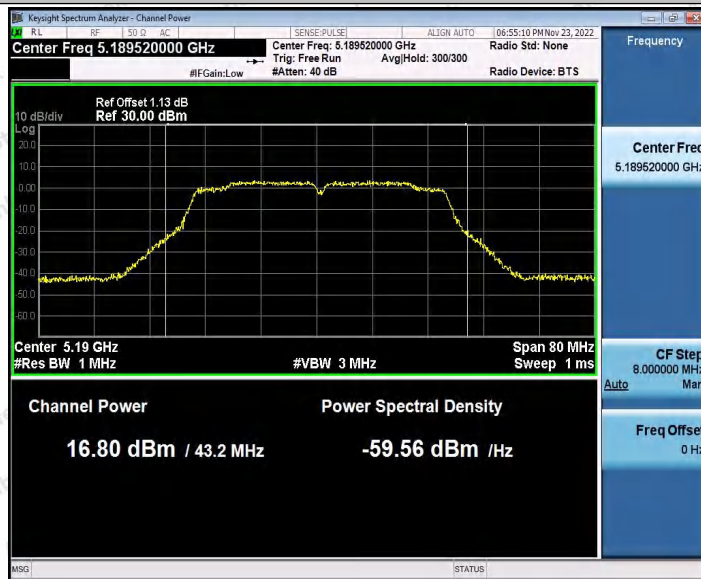

Hotline: 400-003-0500
 www.anbotek.com.cn

11AC20SISO_Ant2_5825

11AC40SISO_Ant1_5190

Shenzhen Anbotek Compliance Laboratory Limited

Address: 1/F., Building D, Sogood Science and Technology Park, Sanwei Community, Hangcheng Street, Bao'an District, Shenzhen, Guangdong, China.
Tel: (86) 0755-26066440 Fax: (86) 0755-26014772 Email: service@anbotek.com