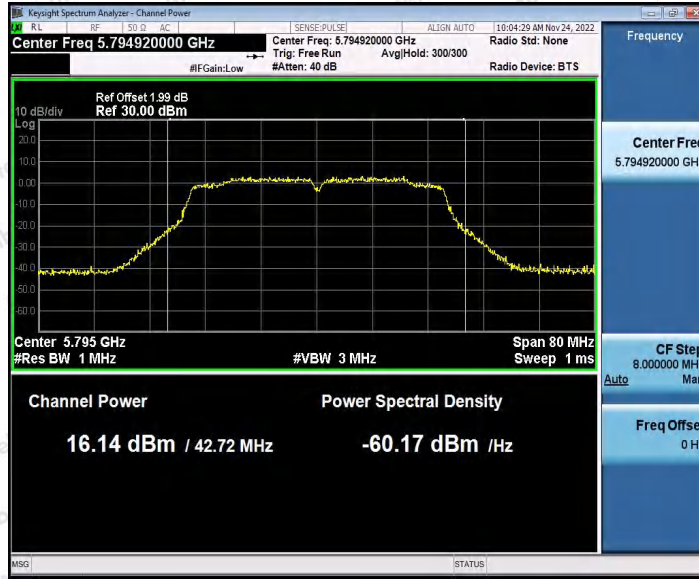

11AC40SISO_Ant1_5795