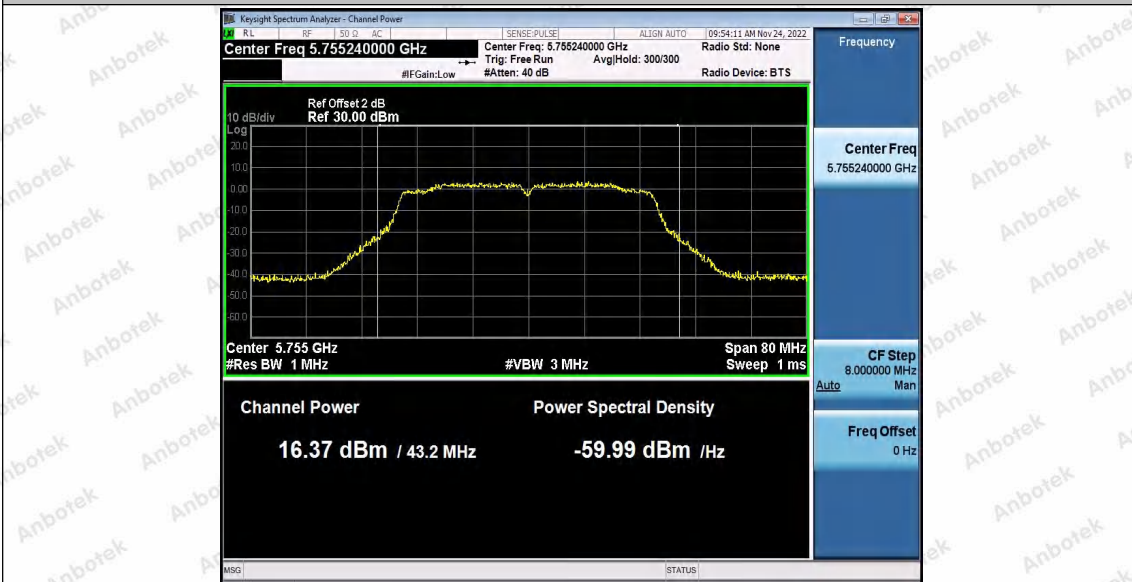

11N40SISO_Ant2_5755