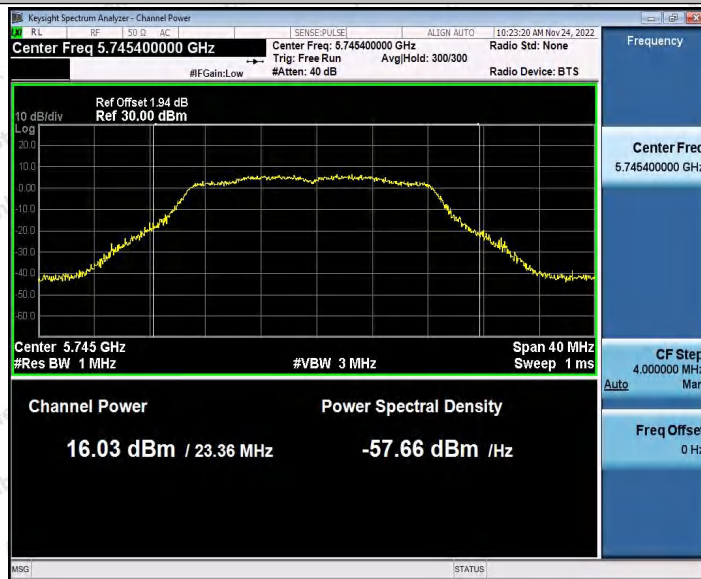

Hotline: 400-003-0500
 www.anbotek.com.cn

11AC20SISO_Ant1_5745

11AC20SISO_Ant2_5745

Shenzhen Anbotek Compliance Laboratory Limited

Address: 1/F., Building D, Sogood Science and Technology Park, Sanwei Community, Hangcheng Street, Bao'an District, Shenzhen, Guangdong, China.
Tel: (86) 0755-26066440 Fax: (86) 0755-26014772 Email: service@anbotek.com