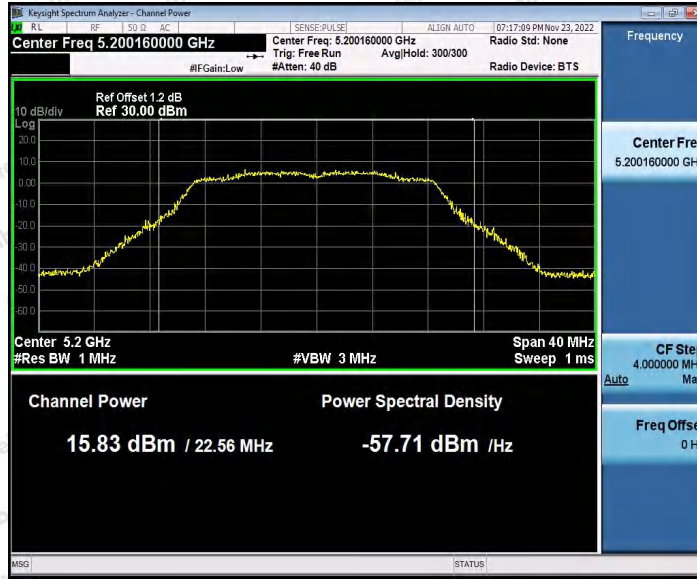

11AC20SISO_Ant2_5200