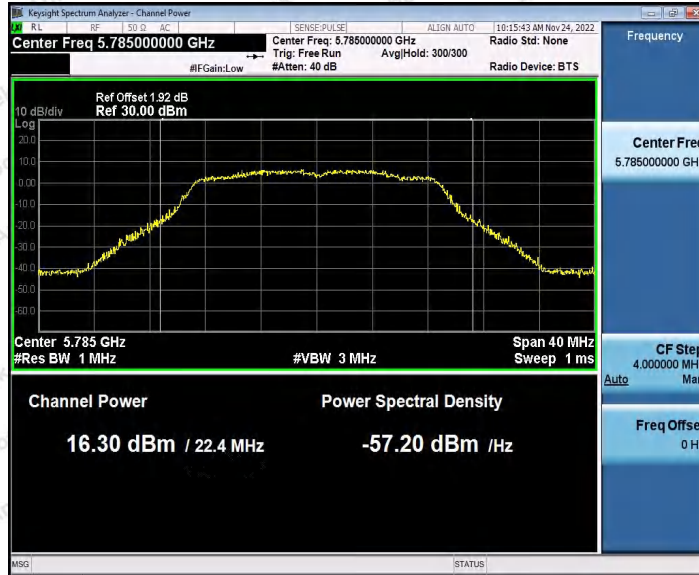

11N20SISO_Ant1_5785

11N20SISO_Ant2_5785

11N20SISO_Ant1_5825

Shenzhen Anbotek Compliance Laboratory Limited

Address: 1/F., Building D, Sogood Science and Technology Park, Sanwei Community, Hangcheng Street, Bao'an District, Shenzhen, Guangdong, China.
 Tel: (86) 0755-26066440 Fax: (86) 0755-26014772 Email: service@anbotek.com