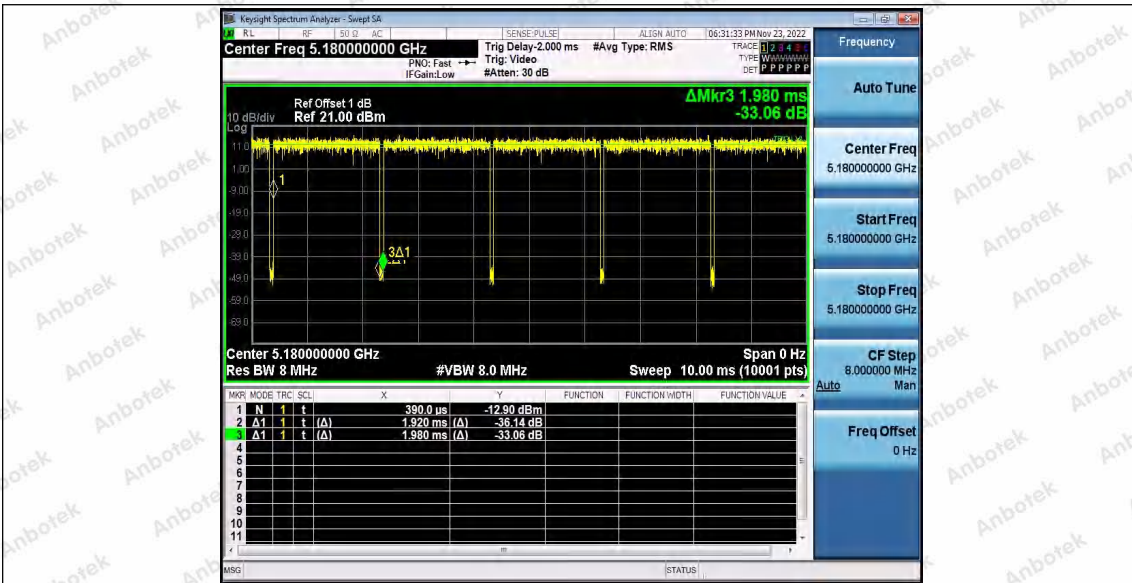

11N20SISO_Ant2_5180