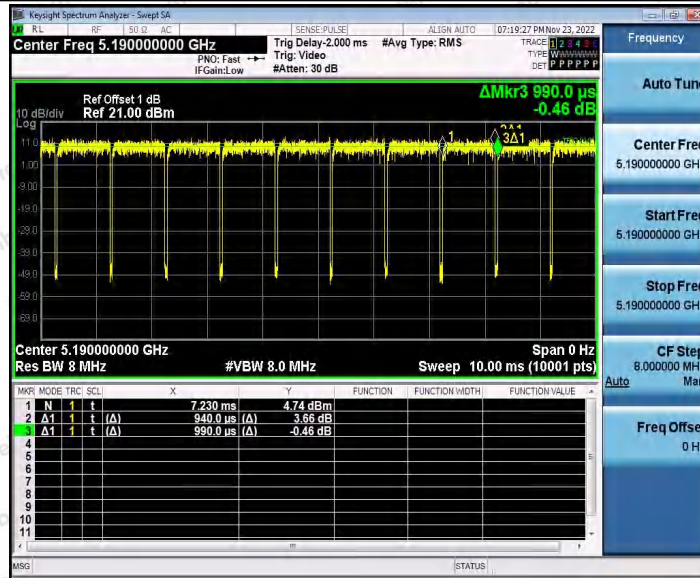

11AC40SISO_Ant1_5230