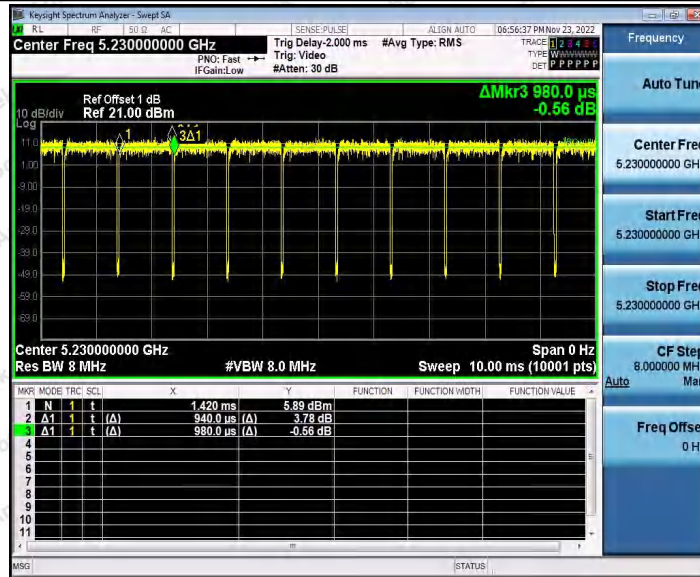

11AC40SISO_Ant2_5230

Shenzhen Anbotek Compliance Laboratory Limited

Address: 1/F., Building D, Sogood Science and Technology Park, Sanwei Community, Hangcheng Street, Bao'an District, Shenzhen, Guangdong, China.
Tel: (86) 0755-26066440 Fax: (86) 0755-26014772 Email: service@anbotek.com

Hotline 400-003-0500
www.anbotek.com.cn