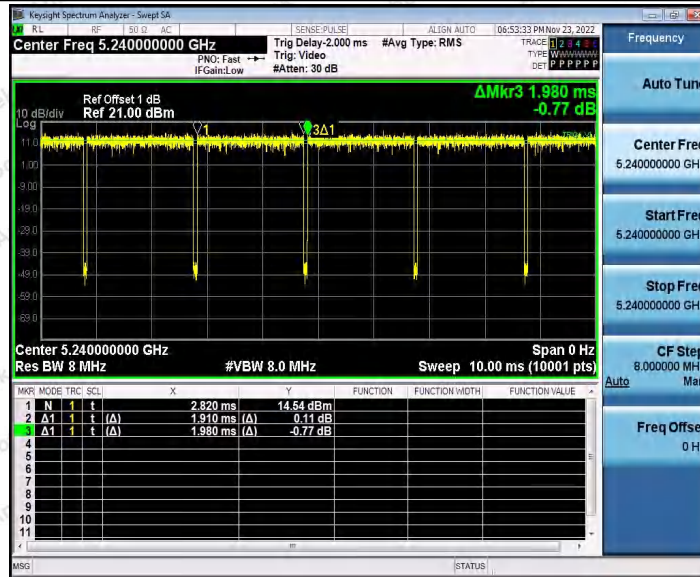

11AC20SISO_Ant2_5240

Shenzhen Anbotek Compliance Laboratory Limited

Address: 1/F., Building D, Sogood Science and Technology Park, Sanwei Community, Hangcheng Street, Bao'an District, Shenzhen, Guangdong, China.
Tel: (86) 0755-26066440 Fax: (86) 0755-26014772 Email: service@anbotek.com

Hotline 400-003-0500
www.anbotek.com.cn