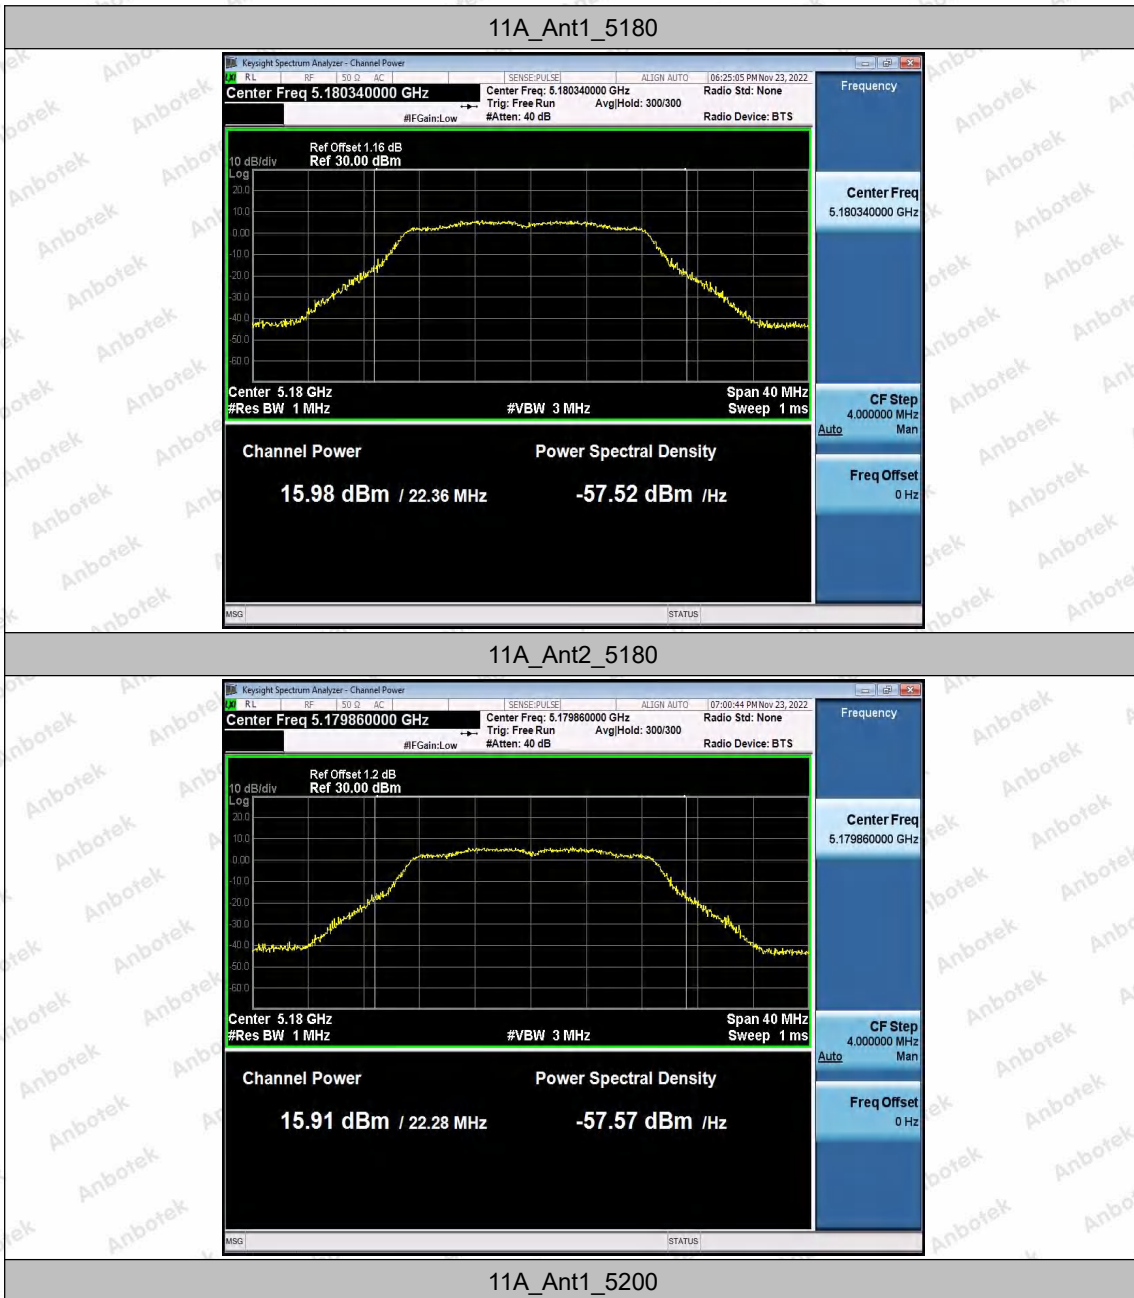

Test Graphs Channel Power

Shenzhen Anbotek Compliance Laboratory Limited

Address: 1/F., Building D, Sogood Science and Technology Park, Sanwei Community, Hangcheng Street, Bao'an District, Shenzhen, Guangdong, China.
Tel: (86) 0755-26066440 Fax: (86) 0755-26014772 Email: service@anbotek.com

Hotline: 400-003-0500
www.anbotek.com.cn