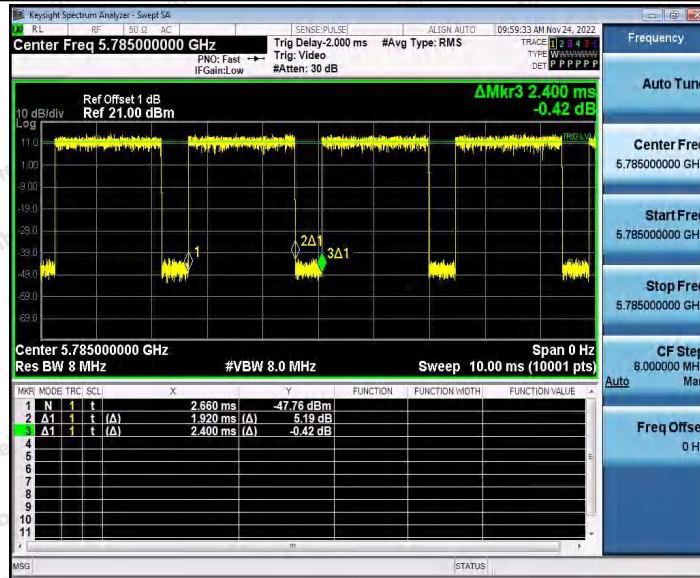

11AC20SISO_Ant1_5785