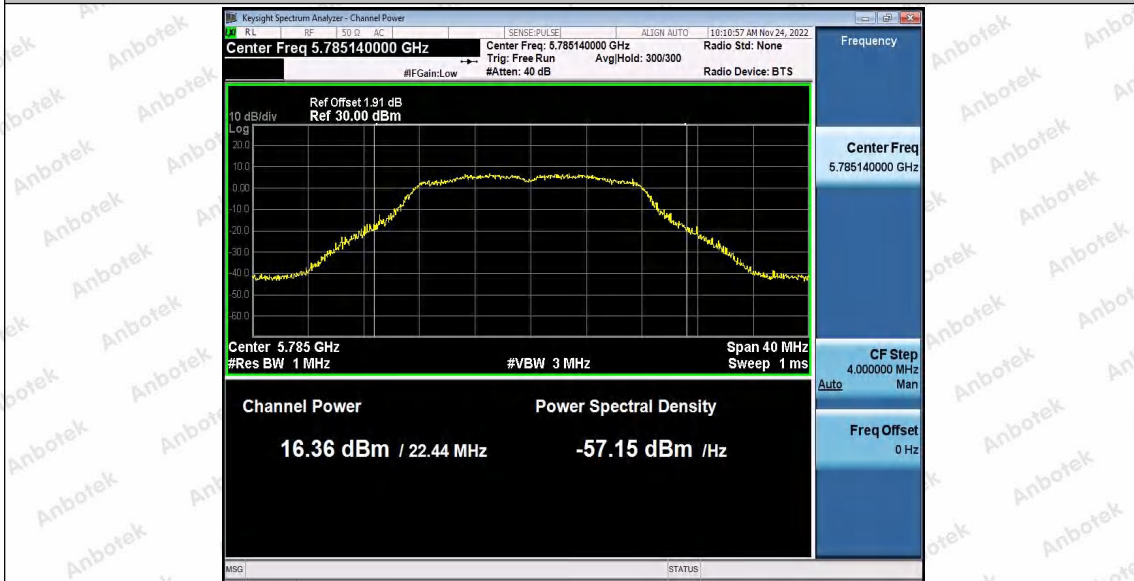

Shenzhen Anbotek Compliance Laboratory Limited

Address: 1/F., Building D, Sogood Science and Technology Park, Sanwei Community, Hangcheng Street, Bao'an District, Shenzhen, Guangdong, China.
Tel: (86) 0755-26066440 Fax: (86) 0755-26014772 Email: service@anbotek.com

Hotline: 400-003-0500
www.anbotek.com.cn