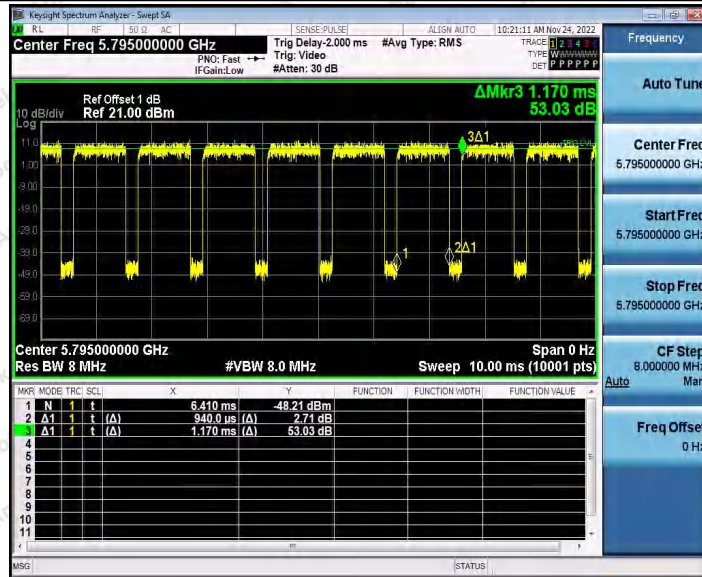

11AC20SISO_Ant1_5180

Shenzhen Anbotek Compliance Laboratory Limited

Address: 1/F., Building D, Sogood Science and Technology Park, Sanwei Community, Hangcheng Street, Bao'an District, Shenzhen, Guangdong, China.
Tel: (86) 0755-26066440 Fax: (86) 0755-26014772 Email: service@anbotek.com

Hotline 400-003-0500
www.anbotek.com.cn