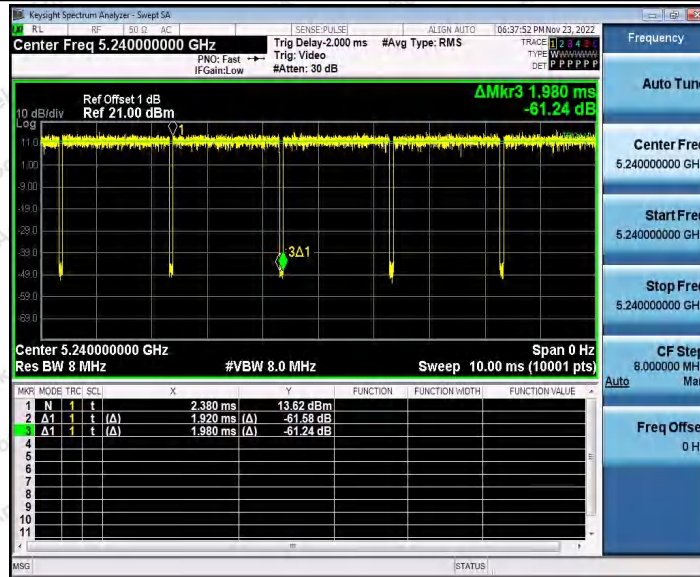

11N20SISO_Ant2_5240

Shenzhen Anbotek Compliance Laboratory Limited

Address: 1/F., Building D, Sogood Science and Technology Park, Sanwei Community, Hangcheng Street, Bao'an District, Shenzhen, Guangdong, China.
Tel: (86) 0755-26066440 Fax: (86) 0755-26014772 Email: service@anbotek.com

Hotline
400-003-0500
www.anbotek.com.cn