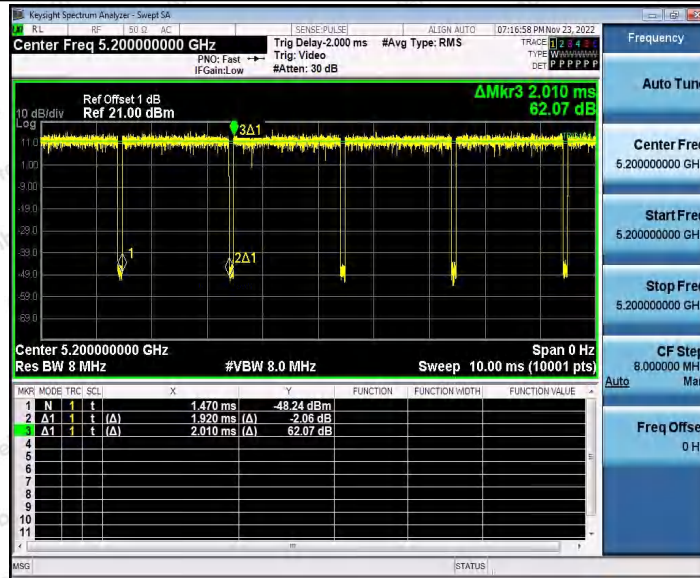

11AC20SISO_Ant1_5240