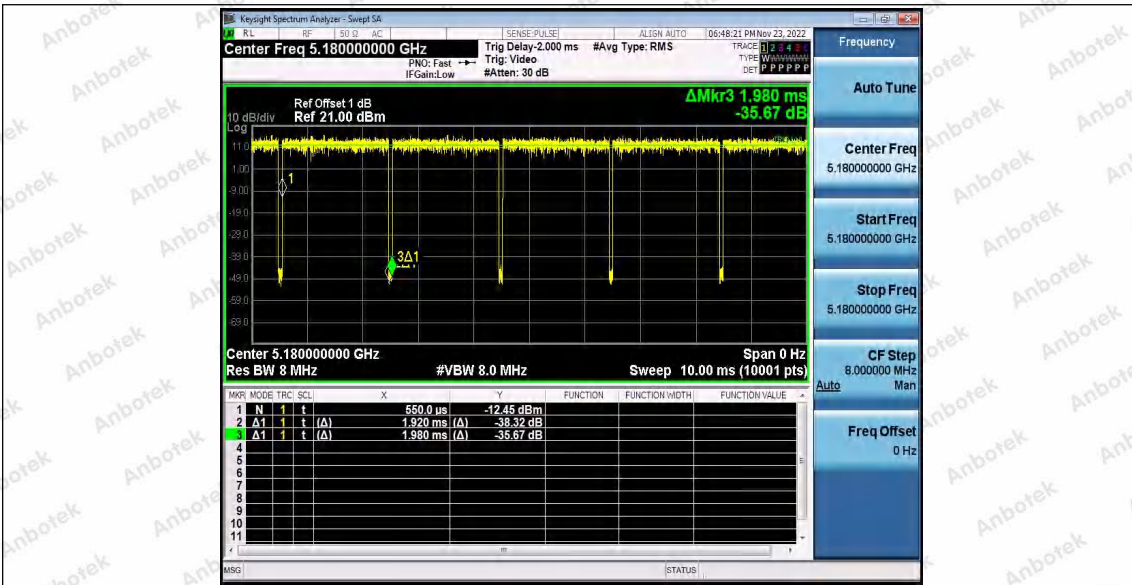

11AC20SISO_Ant2_5180