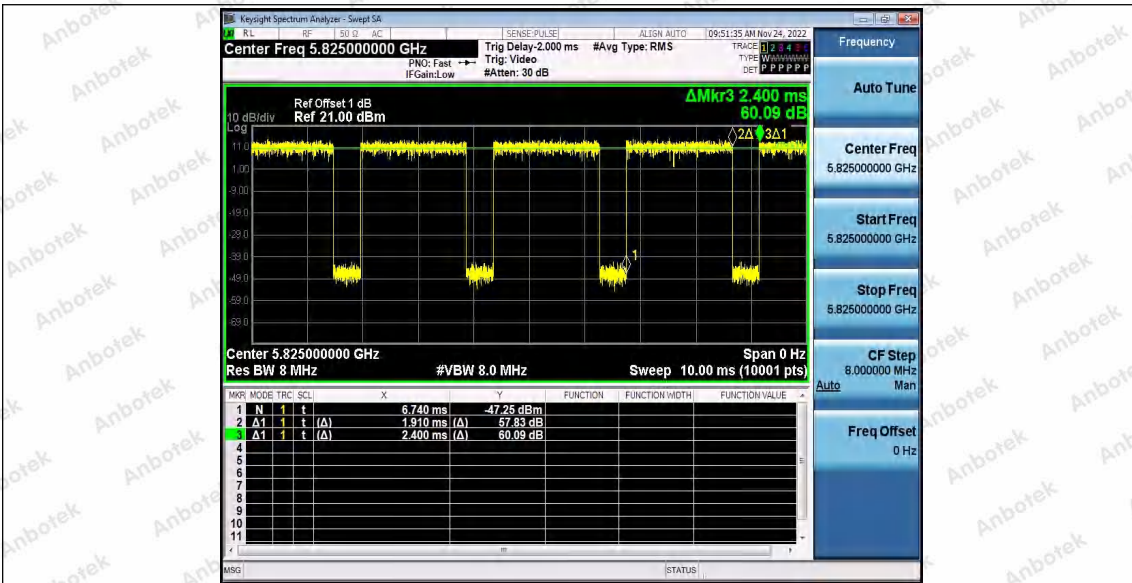

11N20SISO_Ant2_5825