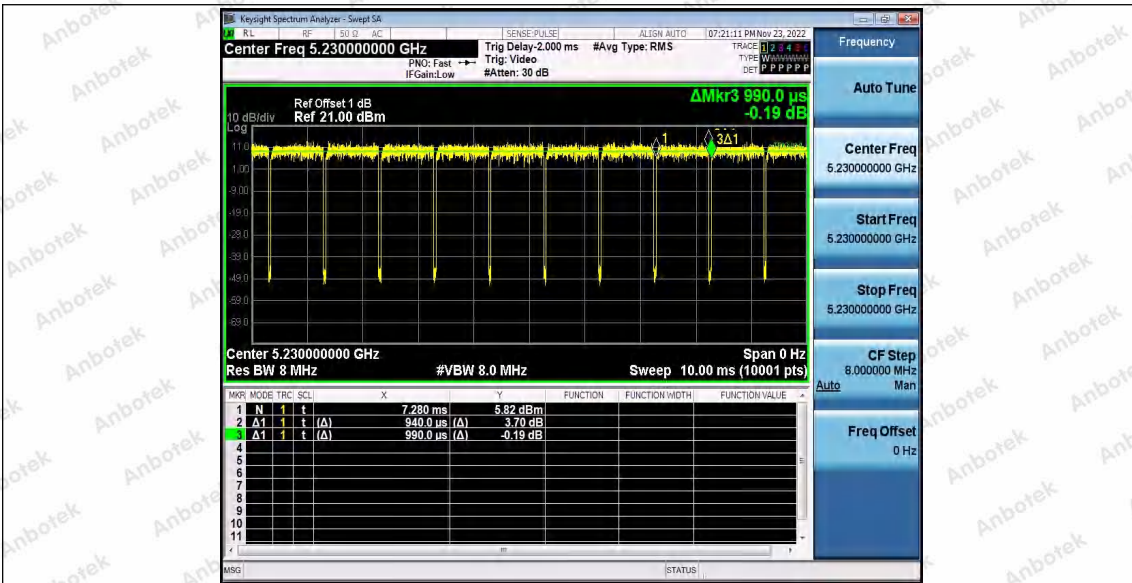

11AC40SISO_Ant1_5755