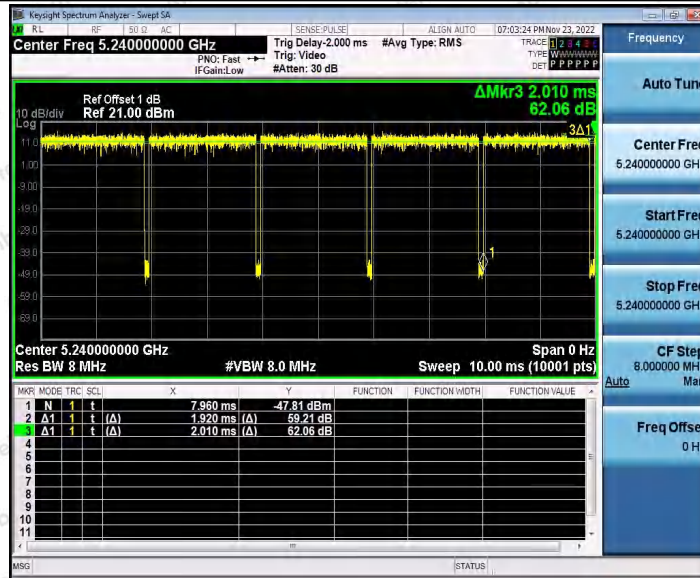

11A_Ant2_5240

11A_Ant1_5745