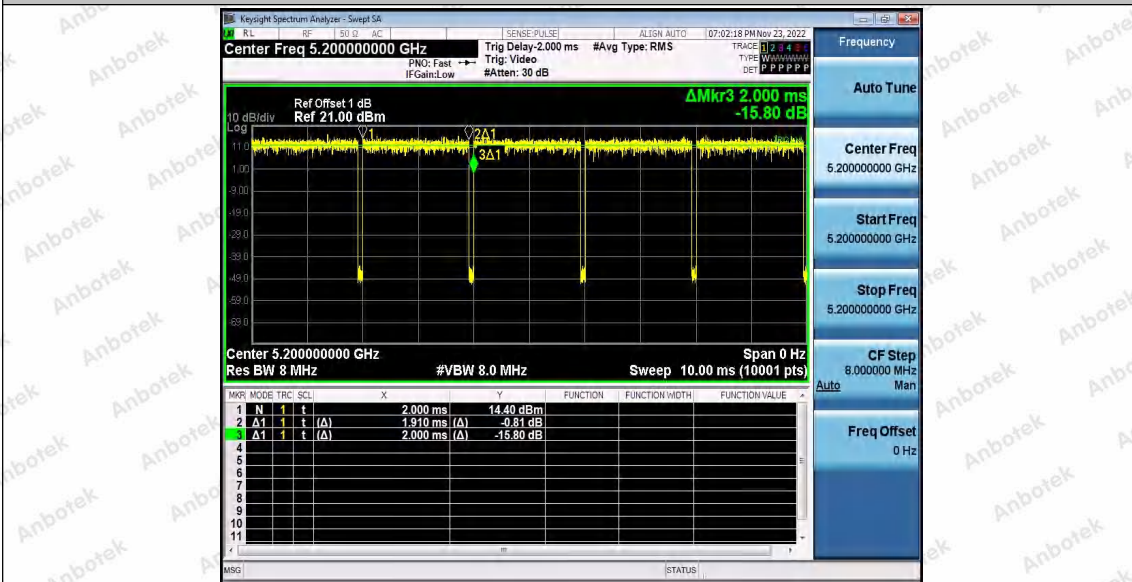

11A_Ant2_5200

11A_Ant1_5240

Shenzhen Anbotek Compliance Laboratory Limited

Address: 1/F., Building D, Sogood Science and Technology Park, Sanwei Community, Hangcheng Street, Bao'an District, Shenzhen, Guangdong, China.
Tel: (86) 0755-26066440 Fax: (86) 0755-26014772 Email: service@anbotek.com