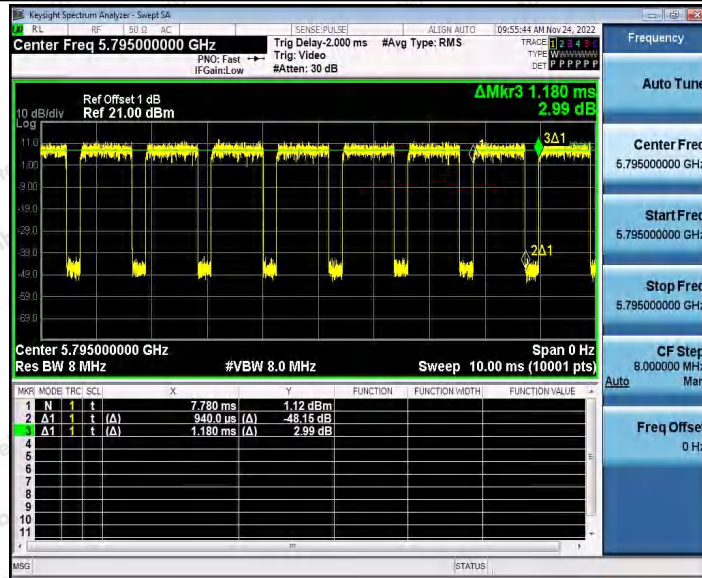

11N40SISO_Ant2_5795