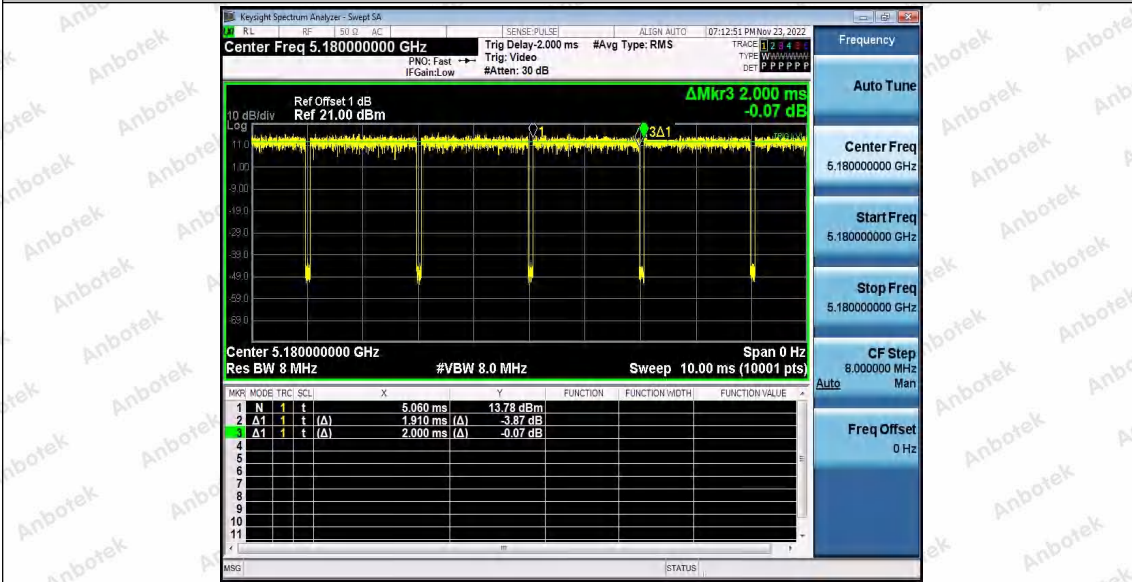

11AC20SISO_Ant1_5200