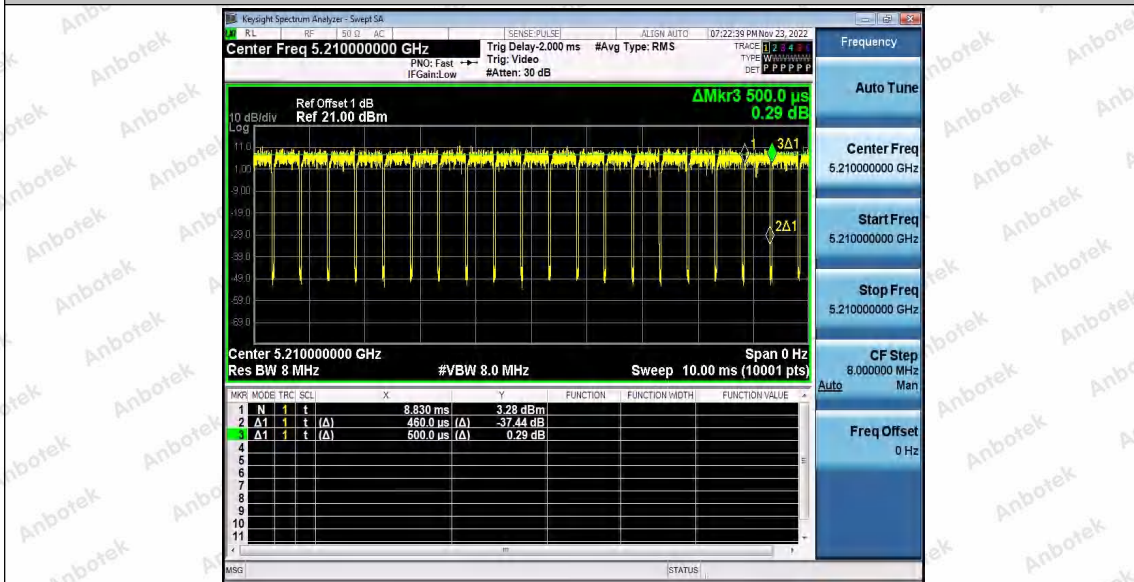

11AC80SISO_Ant1_5775