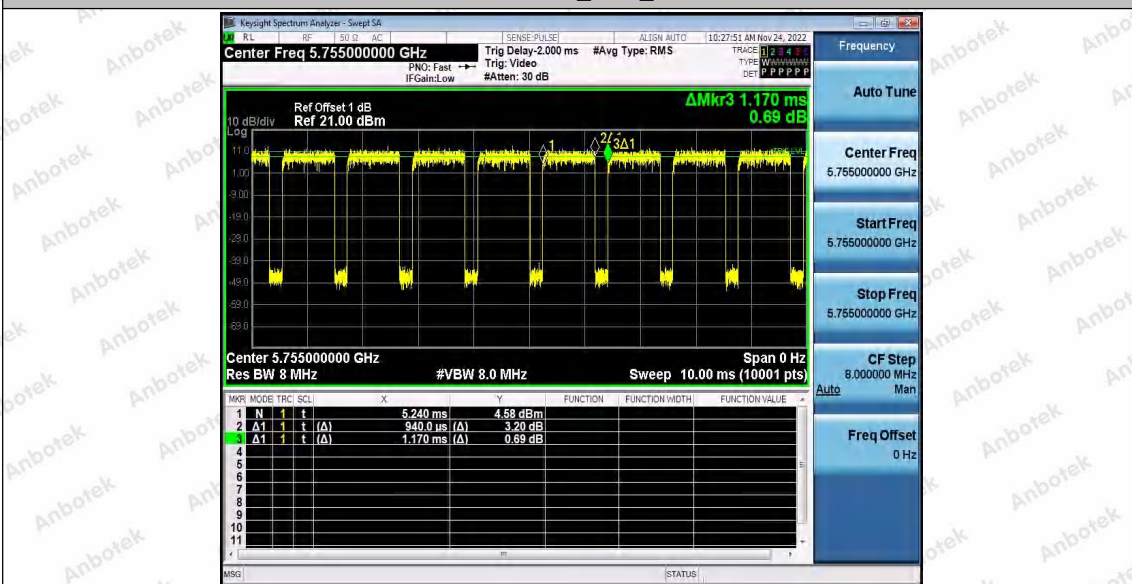

Hotline 400-003-0500
 www.anbotek.com.cn

11AC40SISO_Ant1_5755

11AC40SISO_Ant2_5755

Shenzhen Anbotek Compliance Laboratory Limited

Address: 1/F., Building D, Sogood Science and Technology Park, Sanwei Community, Hangcheng Street, Bao'an District, Shenzhen, Guangdong, China.
 Tel: (86) 0755-26066440 Fax: (86) 0755-26014772 Email: service@anbotek.com