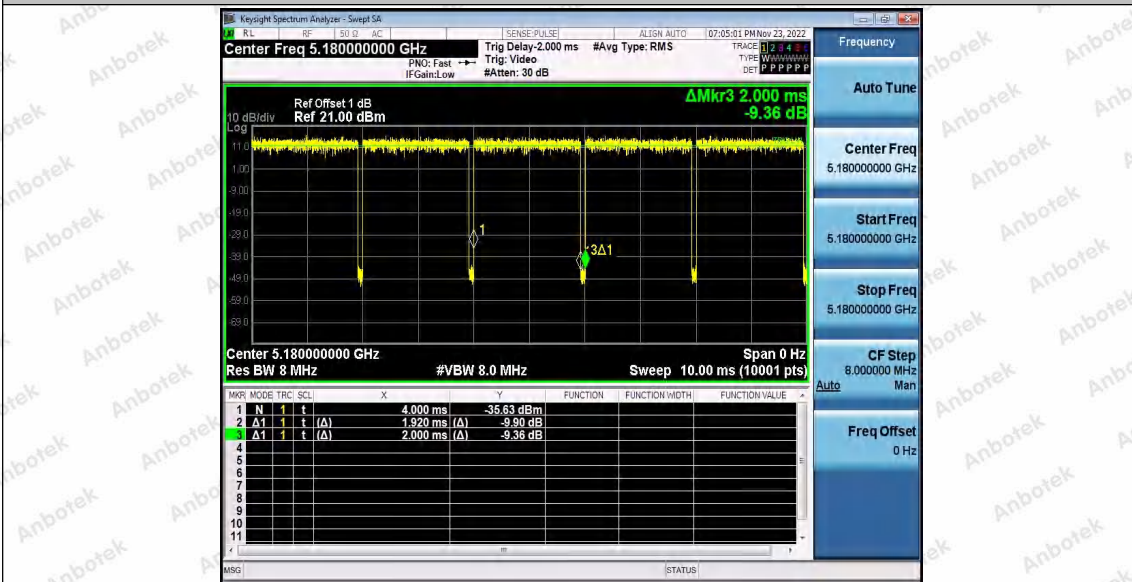

11N20SISO_Ant1_5200