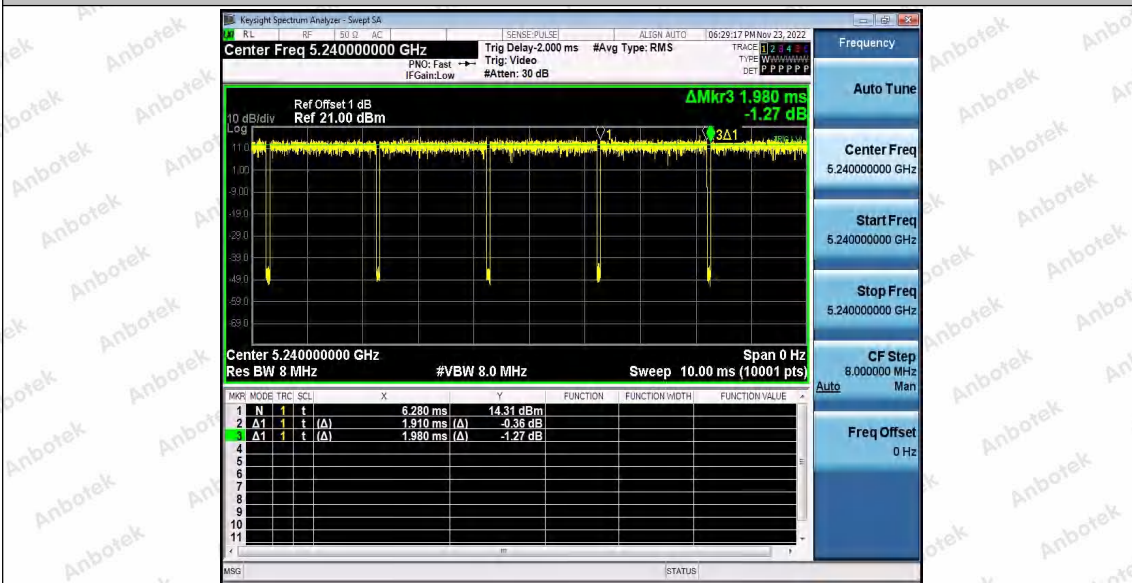

11A_Ant2_5200

11A_Ant1_5240

Shenzhen Anbotek Compliance Laboratory Limited

Address: 1/F., Building D, Sogood Science and Technology Park, Sanwei Community, Hangcheng Street, Bao'an District, Shenzhen, Guangdong, China.
Tel: (86) 0755-26066440 Fax: (86) 0755-26014772 Email: service@anbotek.com