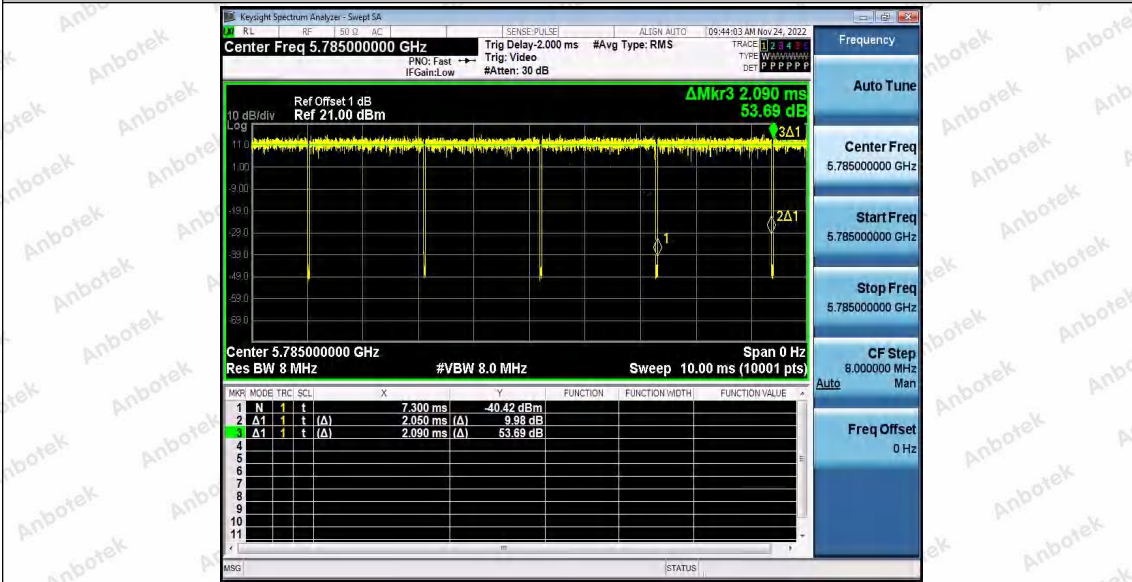

11A_Ant2_5785