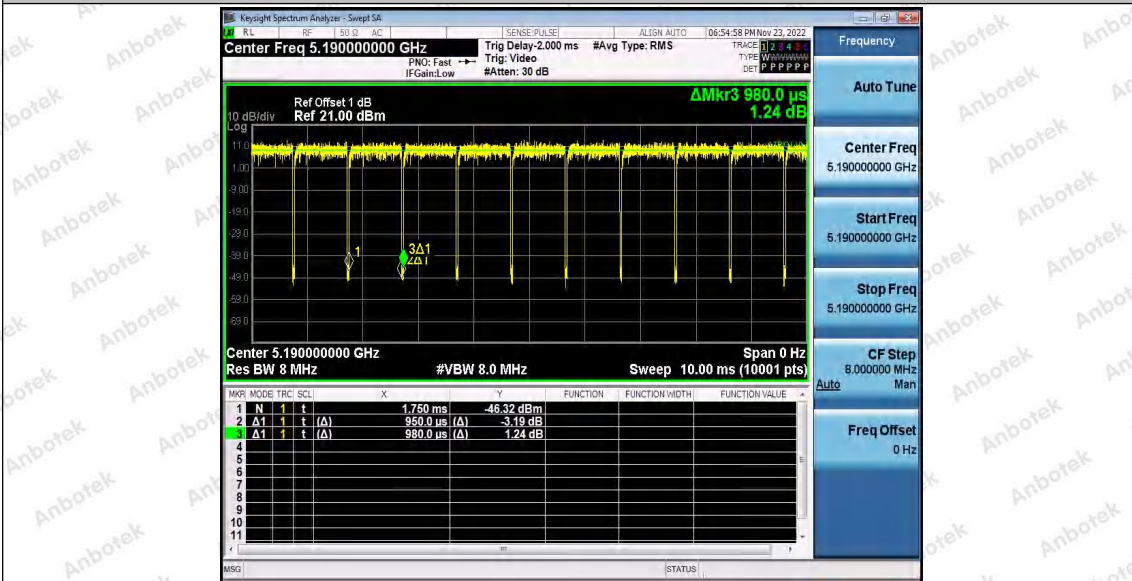

Hotline
 400-003-0500
 www.anbotek.com.cn

11AC20SISO_Ant2_5825

11AC40SISO_Ant1_5190

Shenzhen Anbotek Compliance Laboratory Limited

Address: 1/F., Building D, Sogood Science and Technology Park, Sanwei Community, Hangcheng Street, Bao'an District, Shenzhen, Guangdong, China.
 Tel: (86) 0755-26066440 Fax: (86) 0755-26014772 Email: service@anbotek.com