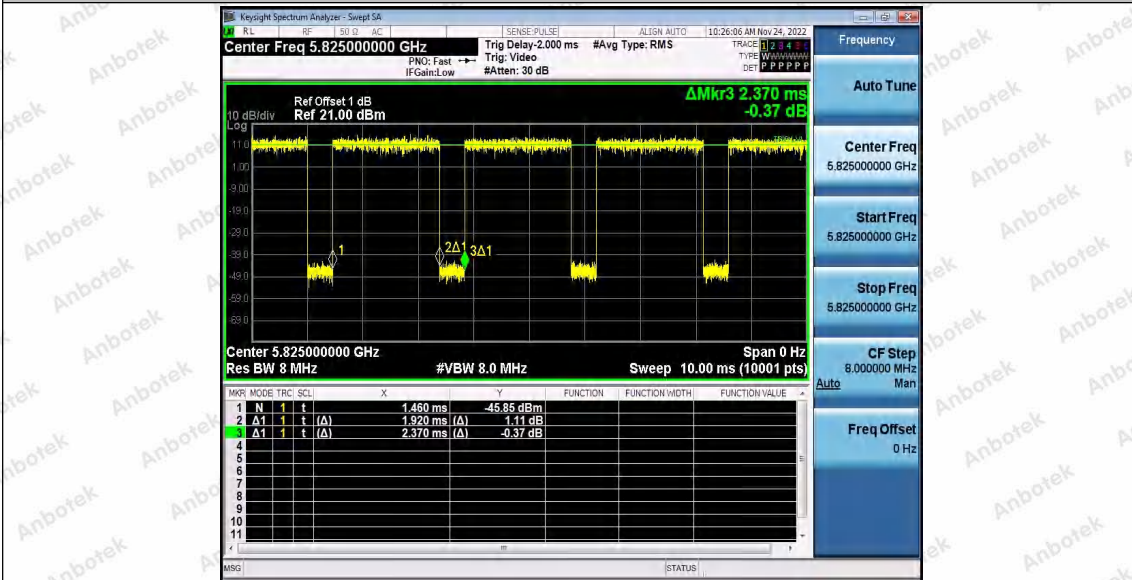

11AC40SISO_Ant1_5190