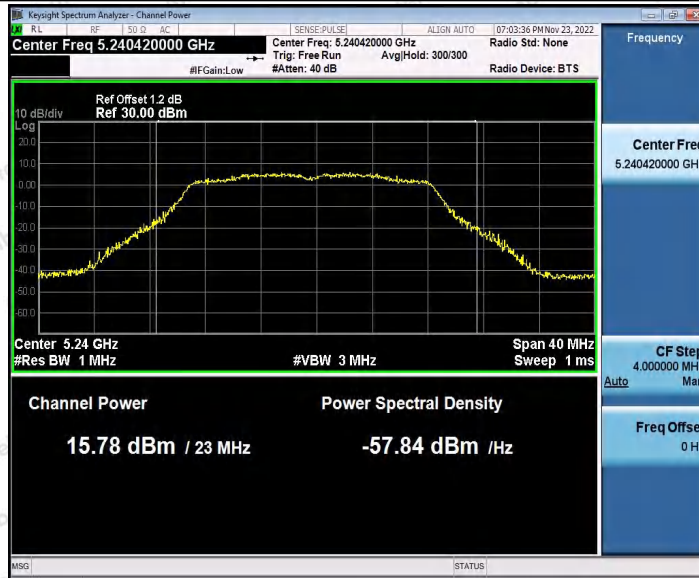

11A_Ant2_5240