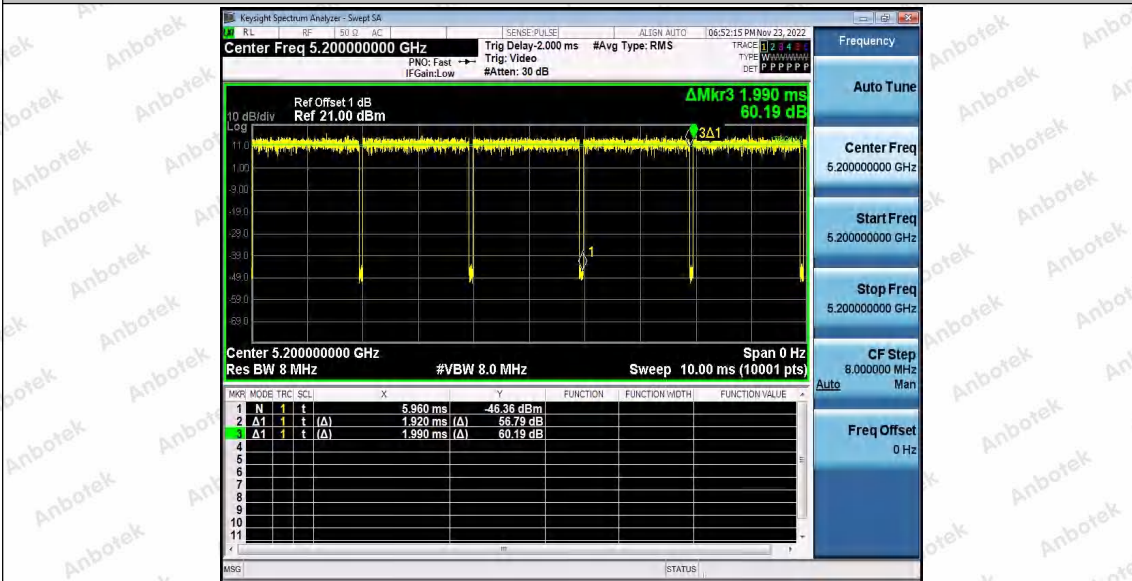

Hotline 400-003-0500
www.anbotek.com.cn

11AC20SISO_Ant2_5180

11AC20SISO_Ant1_5200

Shenzhen Anbotek Compliance Laboratory Limited

Address: 1/F., Building D, Sogood Science and Technology Park, Sanwei Community, Hangcheng Street, Bao'an District, Shenzhen, Guangdong, China.
 Tel: (86) 0755-26066440 Fax: (86) 0755-26014772 Email: service@anbotek.com