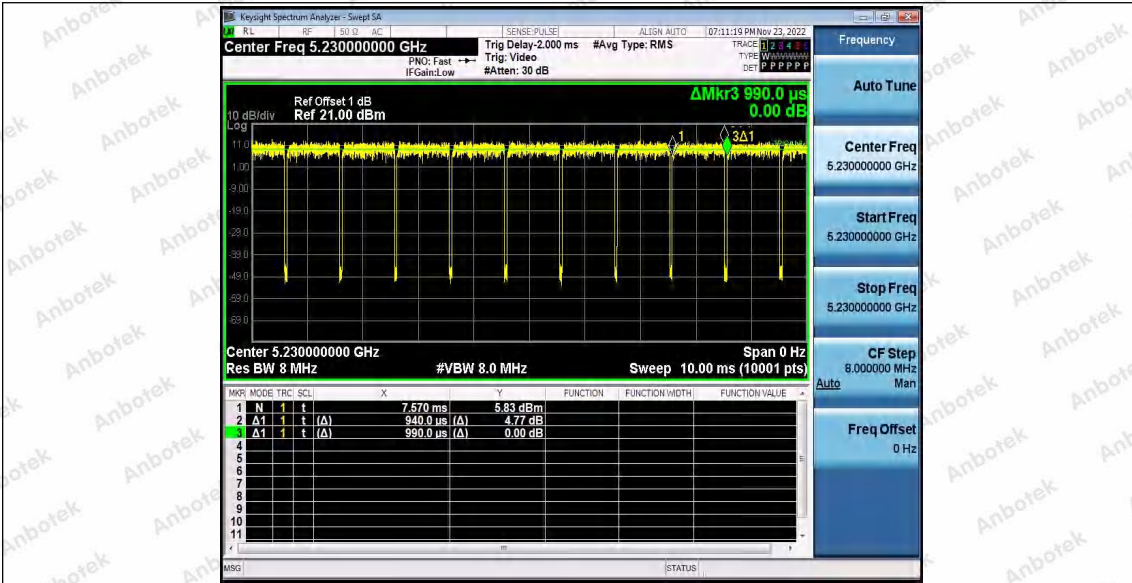

11N40SISO_Ant1_5755