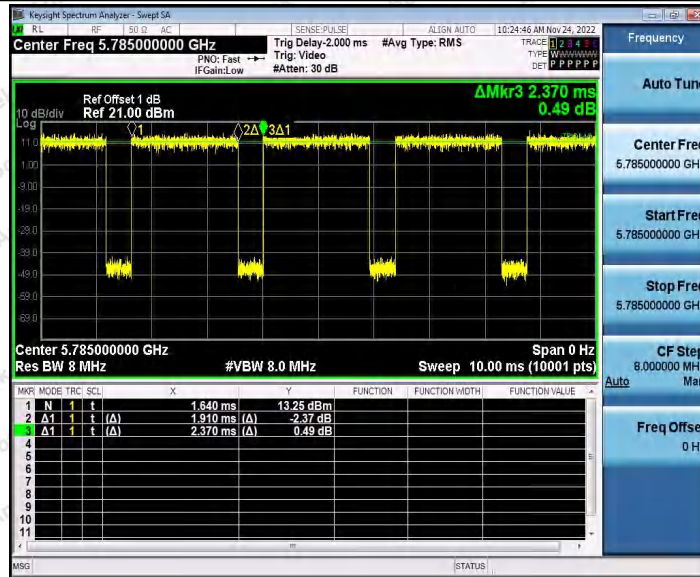

11AC20SISO_Ant2_5785

11AC20SISO_Ant1_5825

Shenzhen Anbotek Compliance Laboratory Limited

Address: 1/F., Building D, Sogood Science and Technology Park, Sanwei Community, Hangcheng Street, Bao'an District, Shenzhen, Guangdong, China.
Tel: (86) 0755-26066440 Fax: (86) 0755-26014772 Email: service@anbotek.com

Hotline
400-003-0500
www.anbotek.com.cn