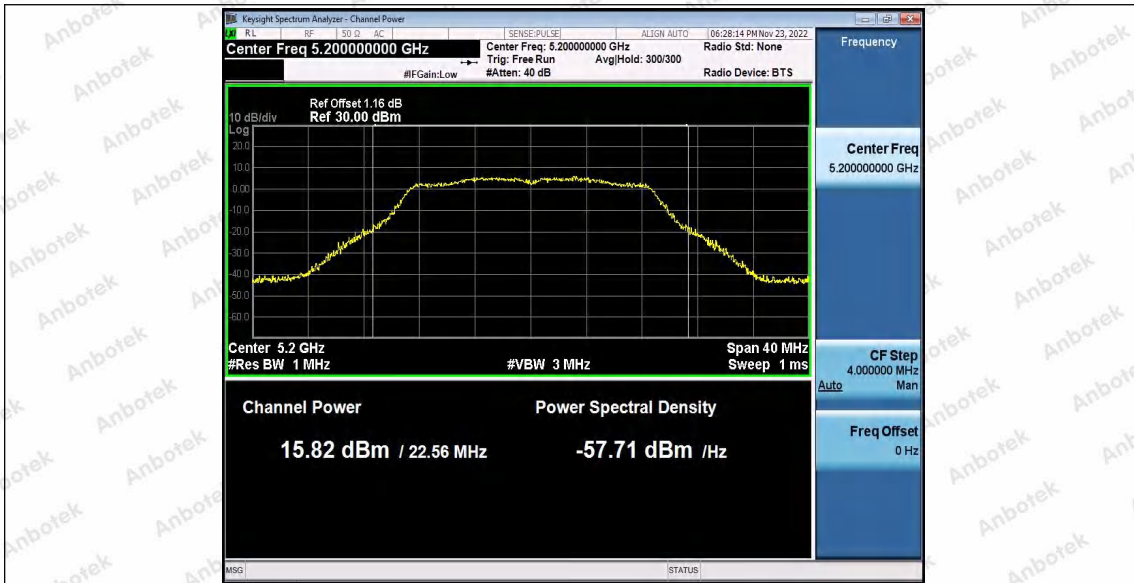

11A_Ant2_5200