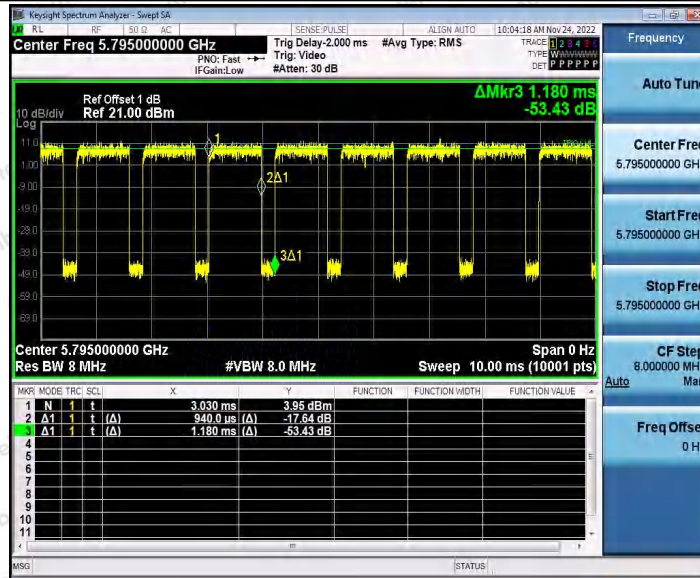

11AC40SISO_Ant2_5795