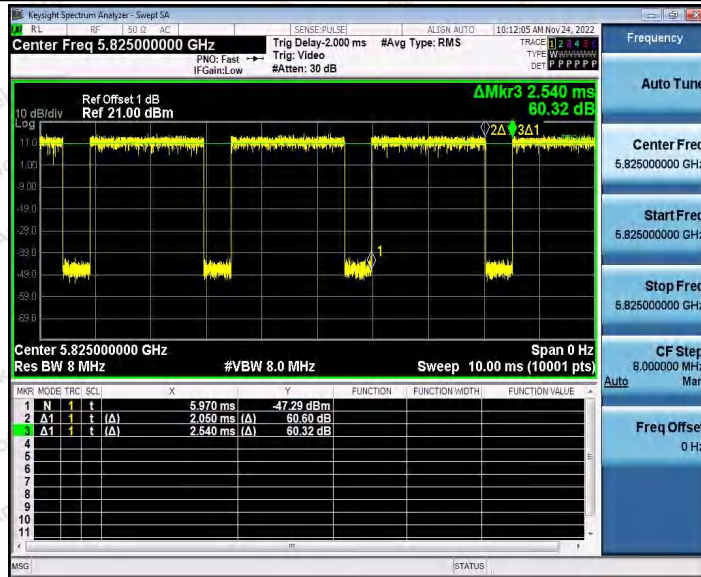

11N20SISO_Ant1_5180

Shenzhen Anbotek Compliance Laboratory Limited

Address: 1/F., Building D, Sogood Science and Technology Park, Sanwei Community, Hangcheng Street, Bao'an District, Shenzhen, Guangdong, China.
Tel: (86) 0755-26066440 Fax: (86) 0755-26014772 Email: service@anbotek.com

Hotline 400-003-0500
www.anbotek.com.cn