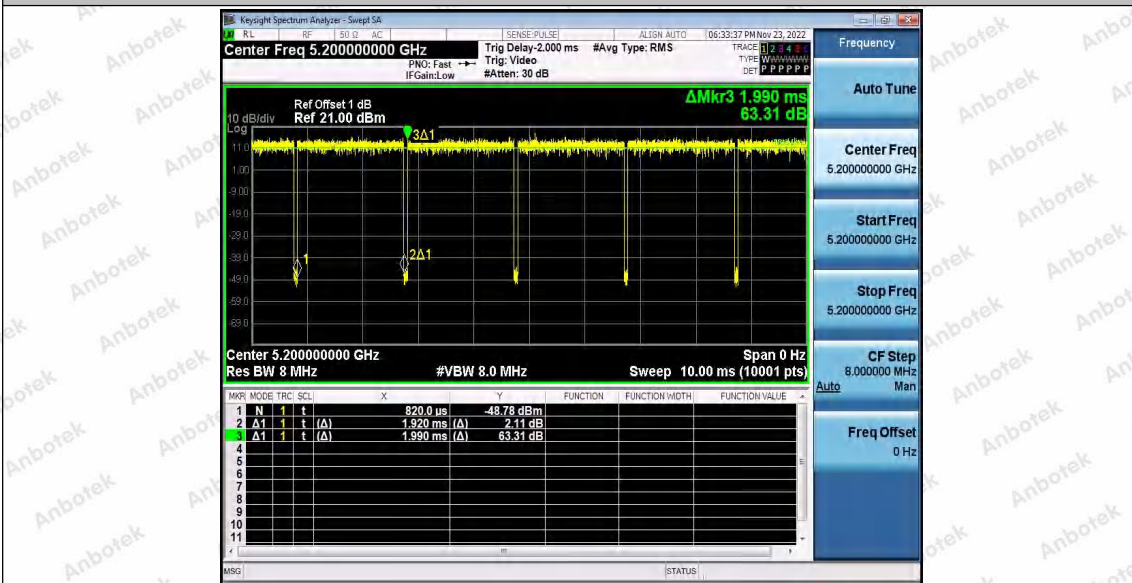

Hotline 400-003-0500
www.anbotek.com.cn

11N20SISO_Ant2_5180

11N20SISO_Ant1_5200

Shenzhen Anbotek Compliance Laboratory Limited

Address: 1/F., Building D, Sogood Science and Technology Park, Sanwei Community, Hangcheng Street, Bao'an District, Shenzhen, Guangdong, China.
 Tel: (86) 0755-26066440 Fax: (86) 0755-26014772 Email: service@anbotek.com