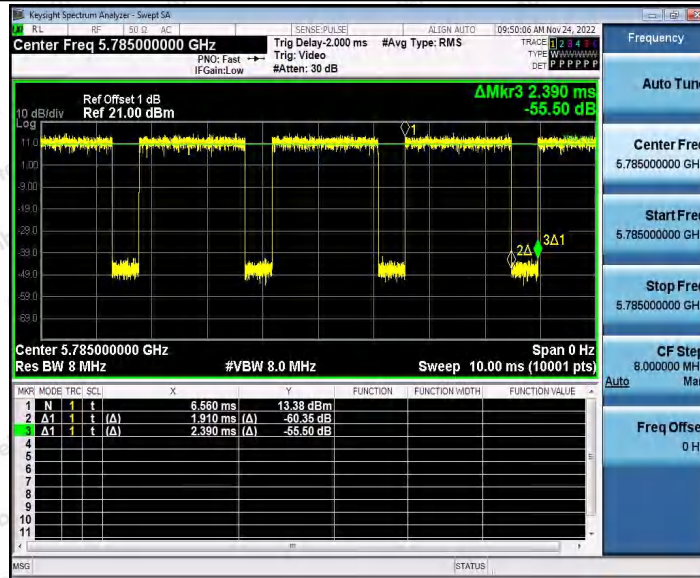

11N20SISO_Ant2_5785