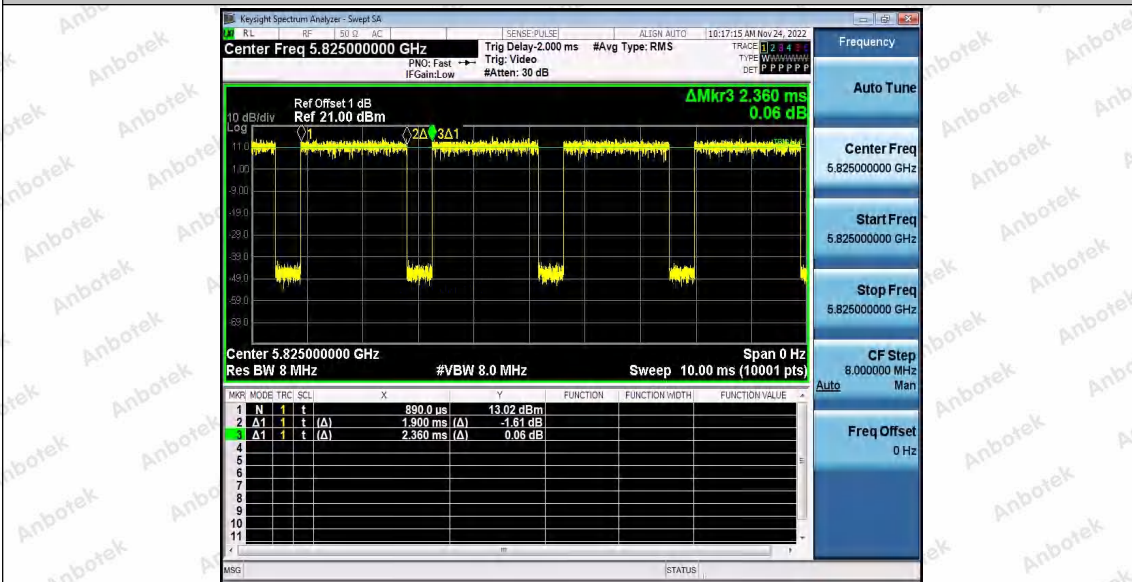

11N40SISO_Ant1_5190