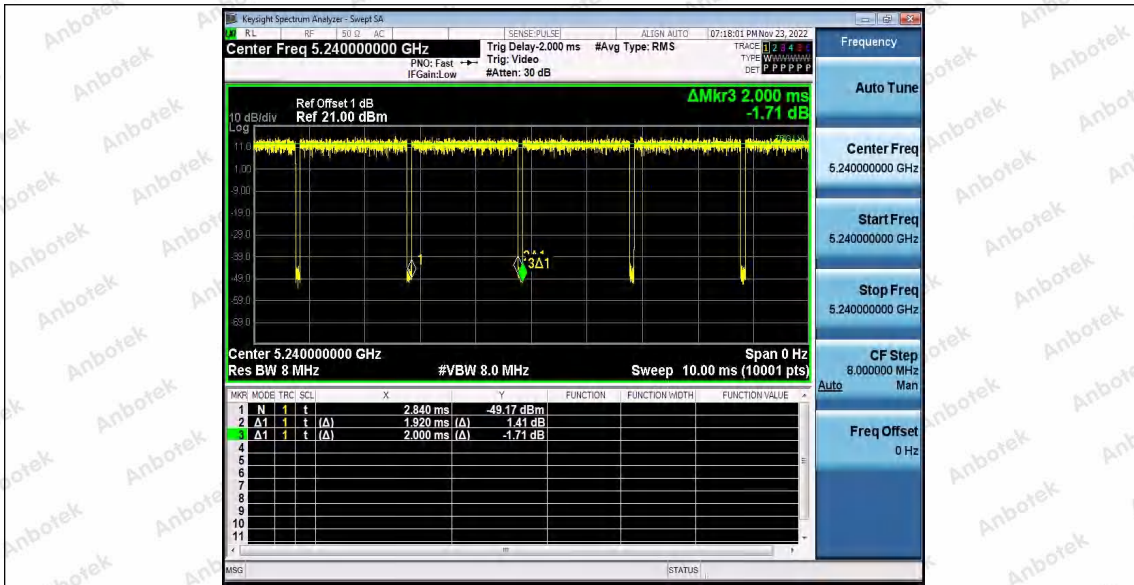

11AC20SISO_Ant1_5745