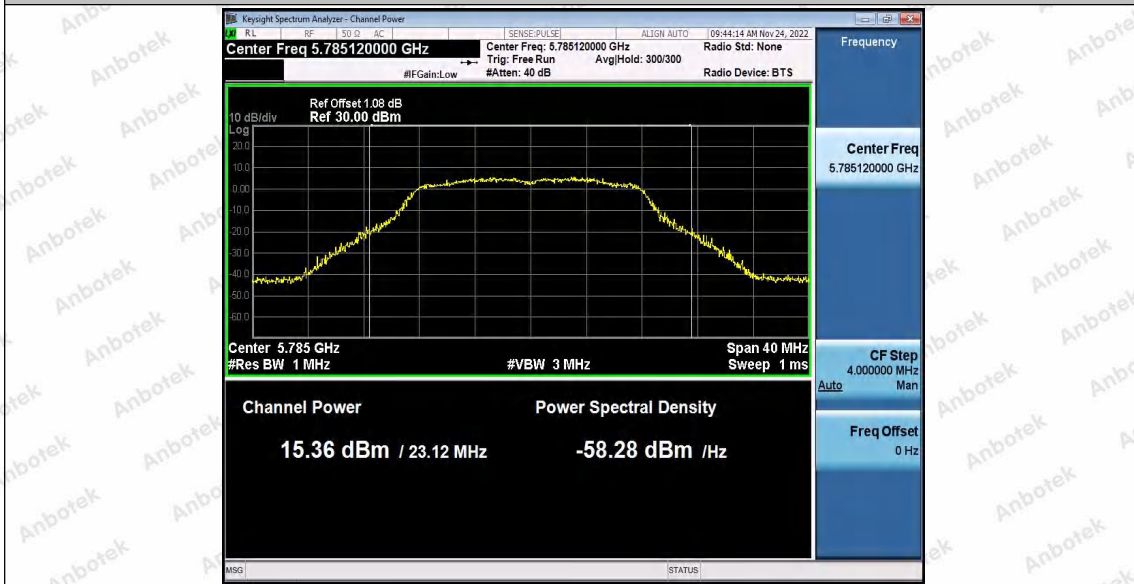

Shenzhen Anbotek Compliance Laboratory Limited

Address: 1/F., Building D, Sogood Science and Technology Park, Sanwei Community, Hangcheng Street, Bao'an District, Shenzhen, Guangdong, China.
Tel: (86) 0755-26066440 Fax: (86) 0755-26014772 Email: service@anbotek.com

Hotline: 400-003-0500
www.anbotek.com.cn