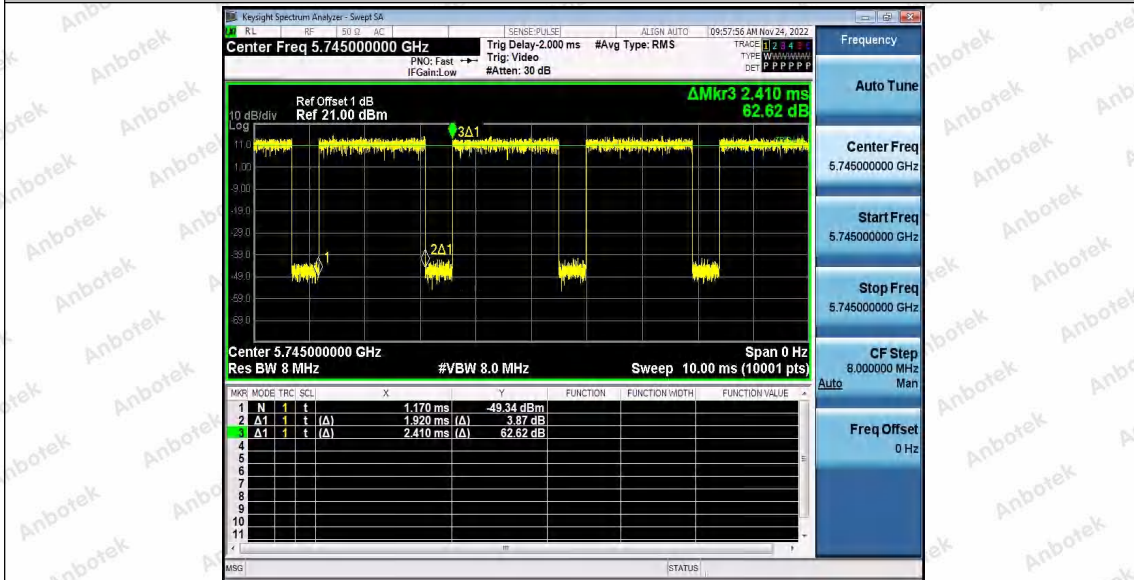

11AC20SISO_Ant2_5745