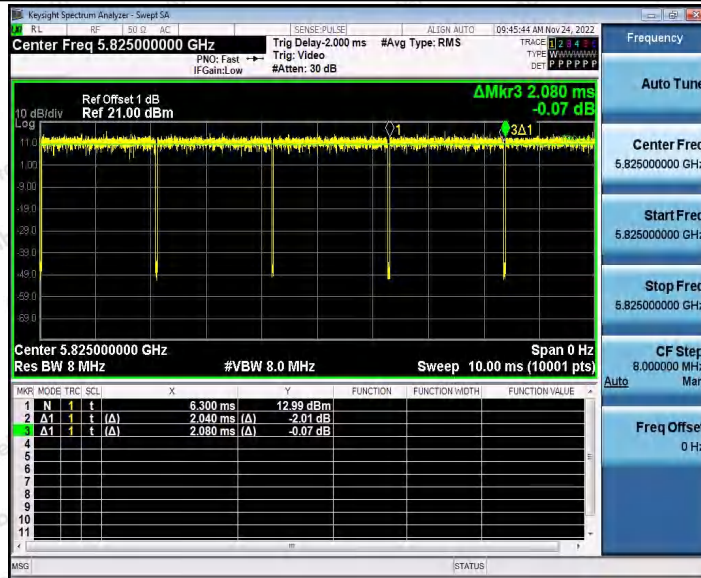

11A_Ant2_5825