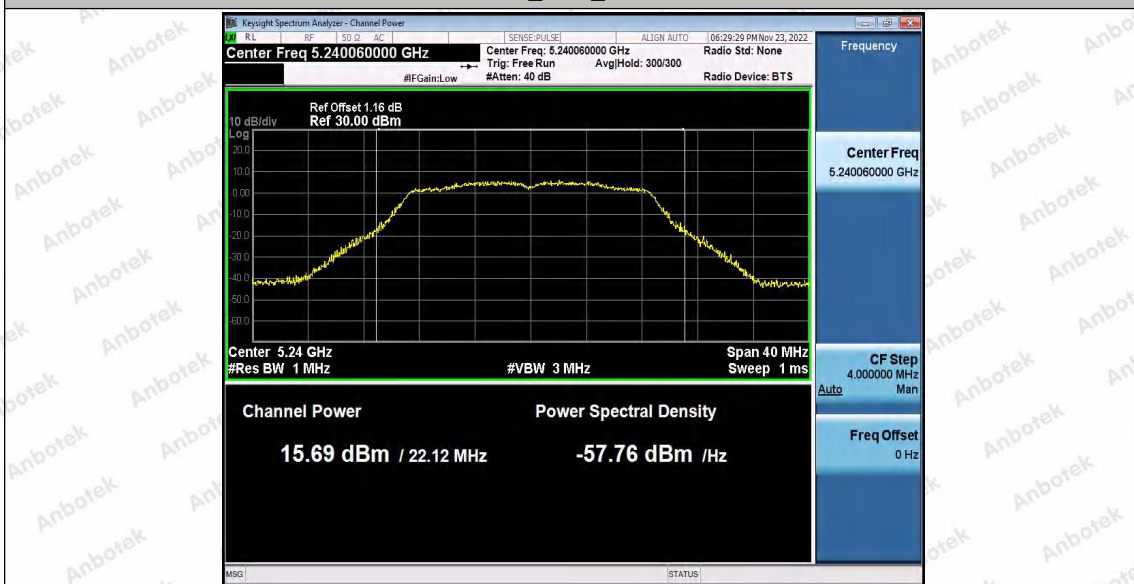

Shenzhen Anbotek Compliance Laboratory Limited

Address: 1/F., Building D, Sogood Science and Technology Park, Sanwei Community, Hangcheng Street, Bao'an District, Shenzhen, Guangdong, China.
Tel: (86) 0755-26066440 Fax: (86) 0755-26014772 Email: service@anbotek.com

Hotline
400-003-0500
www.anbotek.com.cn