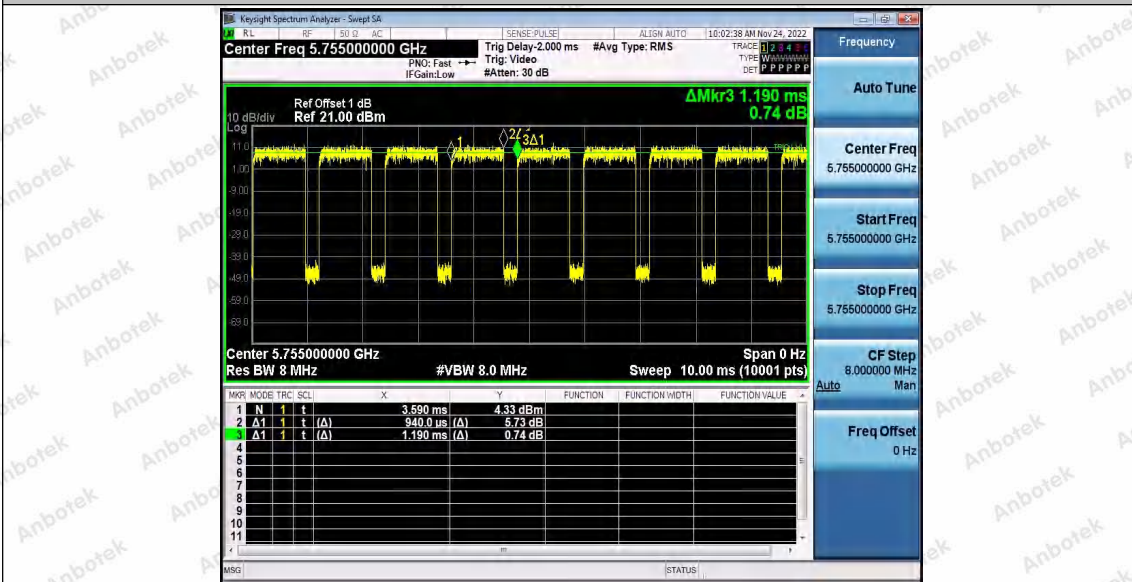

11AC40SISO_Ant2_5755