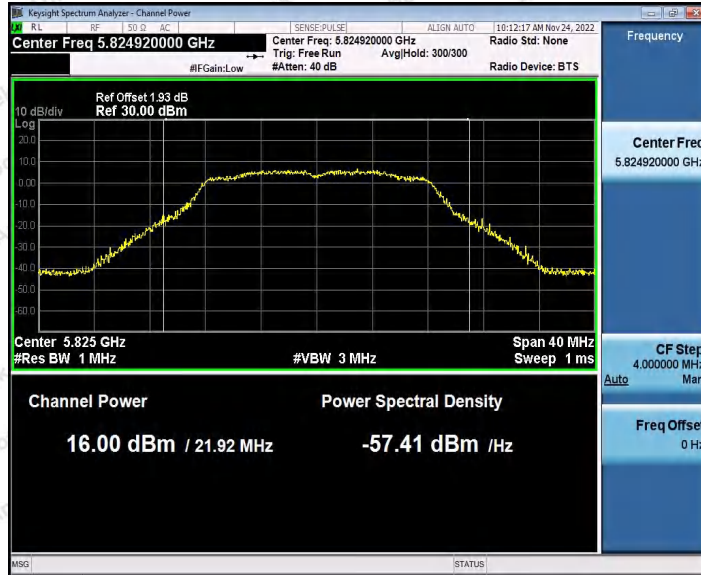

11N20SISO_Ant1_5180

Shenzhen Anbotek Compliance Laboratory Limited

Address: 1/F., Building D, Sogood Science and Technology Park, Sanwei Community, Hangcheng Street, Bao'an District, Shenzhen, Guangdong, China.
Tel: (86) 0755-26066440 Fax: (86) 0755-26014772 Email: service@anbotek.com

Hotline
400-003-0500
www.anbotek.com.cn