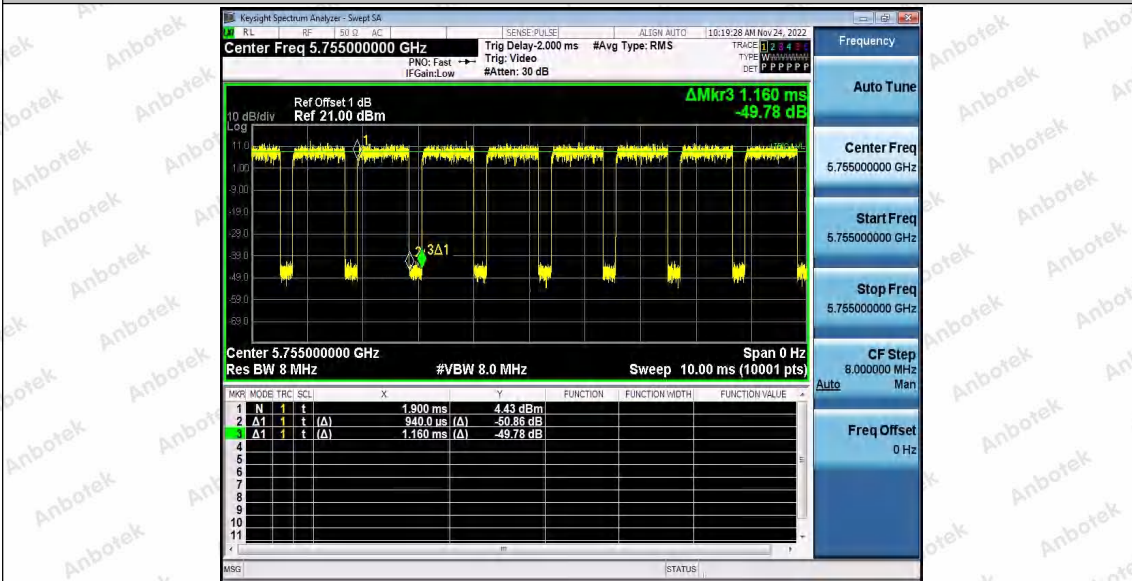

Hotline
 400-003-0500
 www.anbotek.com.cn

11N40SISO_Ant1_5755

11N40SISO_Ant2_5755

Shenzhen Anbotek Compliance Laboratory Limited

Address: 1/F., Building D, Sogood Science and Technology Park, Sanwei Community, Hangcheng Street, Bao'an District, Shenzhen, Guangdong, China.
 Tel: (86) 0755-26066440 Fax: (86) 0755-26014772 Email: service@anbotek.com