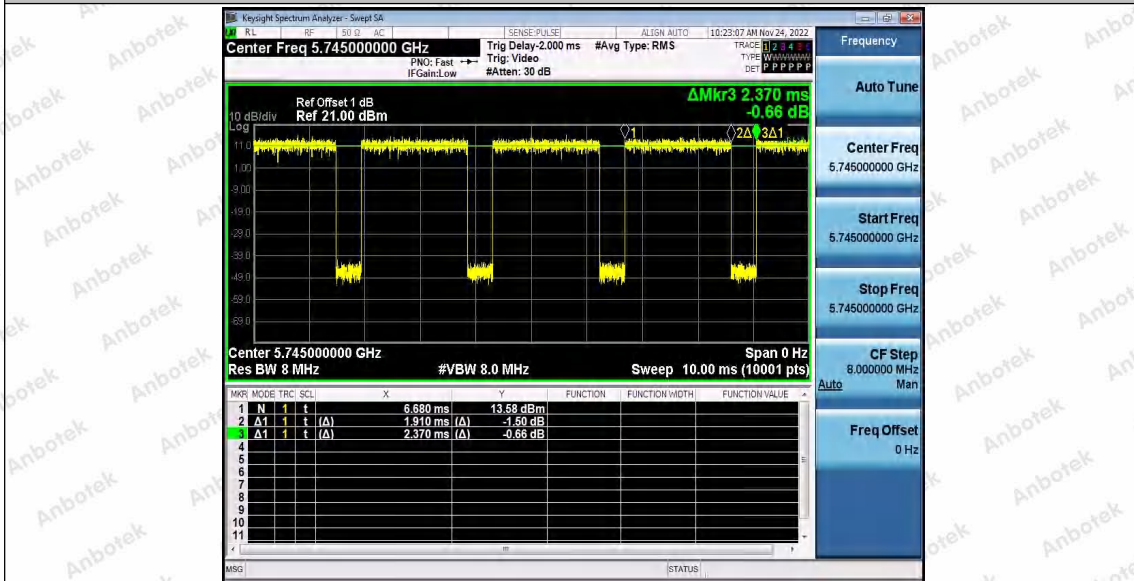

Hotline 400-003-0500
 www.anbotek.com.cn

11AC20SISO_Ant1_5745

11AC20SISO_Ant2_5745

Shenzhen Anbotek Compliance Laboratory Limited

Address: 1/F., Building D, Sogood Science and Technology Park, Sanwei Community, Hangcheng Street, Bao'an District, Shenzhen, Guangdong, China.
Tel: (86) 0755-26066440 Fax: (86) 0755-26014772 Email: service@anbotek.com