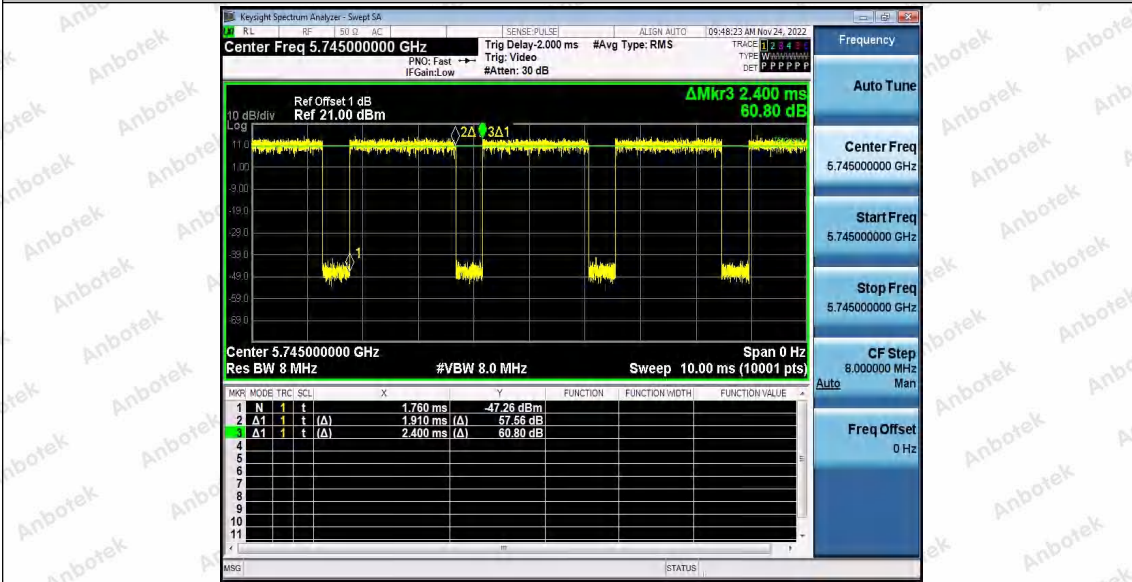

11N20SISO_Ant2_5745