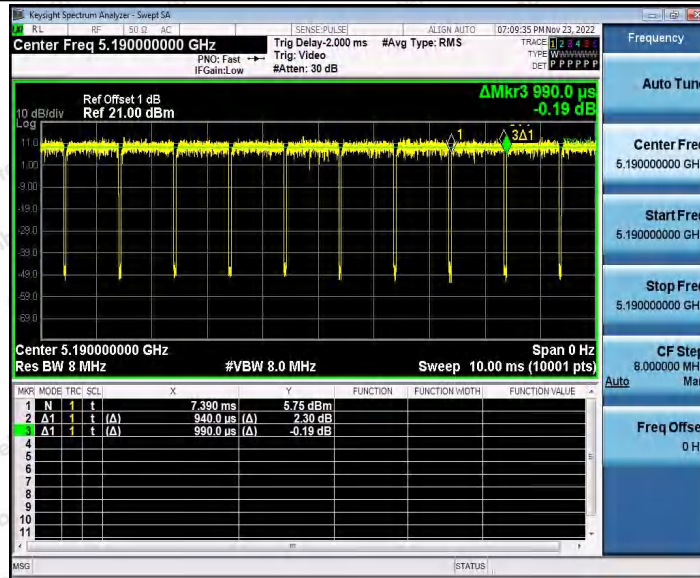

11N40SISO_Ant2_5190

11N40SISO_Ant1_5230