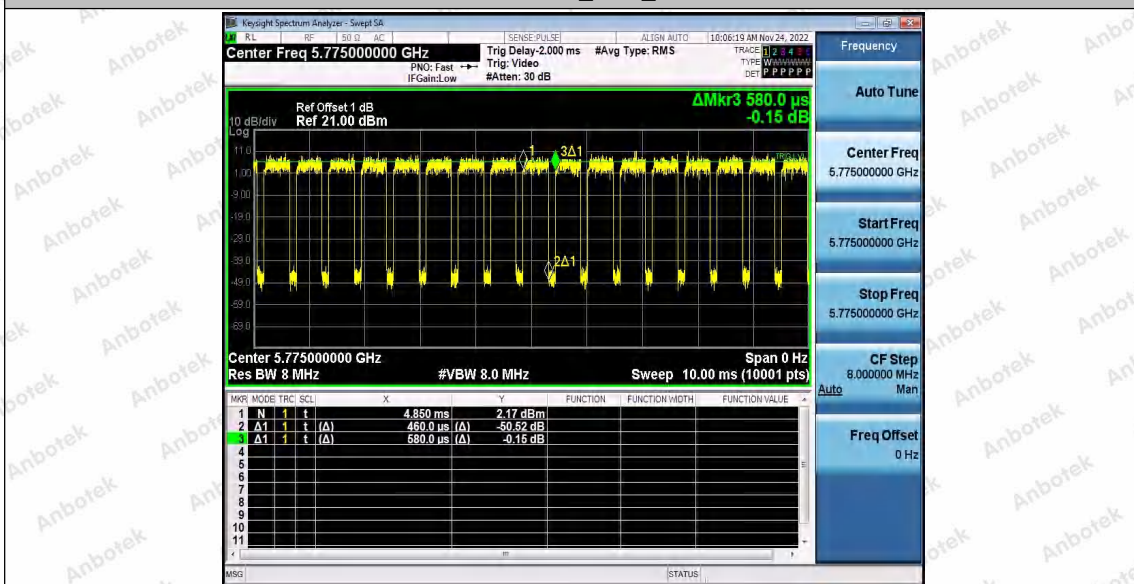

Shenzhen Anbotek Compliance Laboratory Limited

Address: 1/F., Building D, Sogood Science and Technology Park, Sanwei Community, Hangcheng Street, Bao'an District, Shenzhen, Guangdong, China.
Tel: (86) 0755-26066440 Fax: (86) 0755-26014772 Email: service@anbotek.com

Hotline 400-003-0500
www.anbotek.com.cn