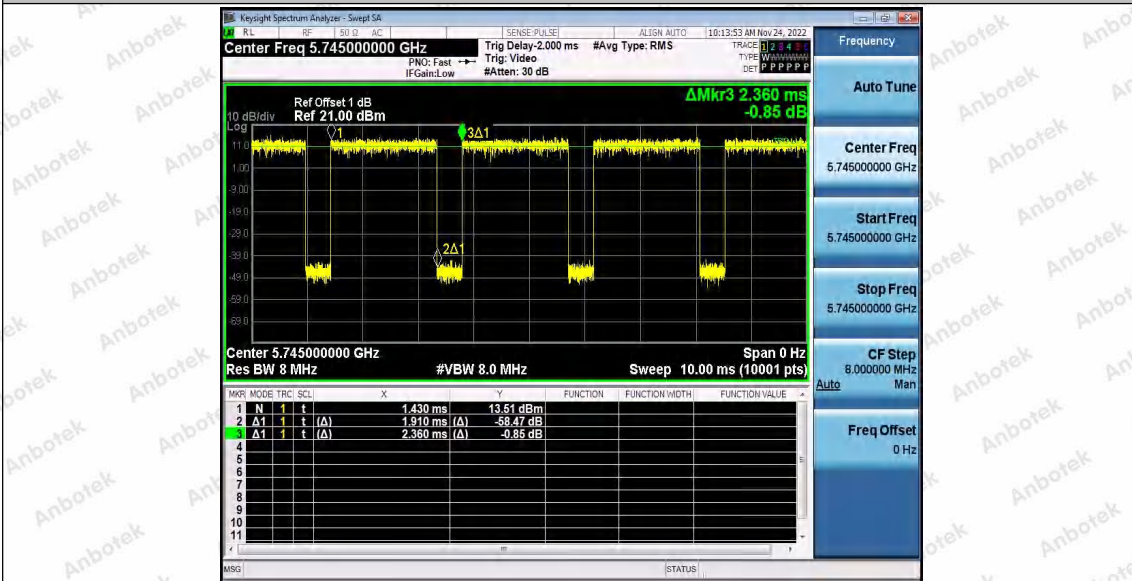

Hotline
 400-003-0500
 www.anbotek.com.cn

11N20SISO_Ant1_5745

11N20SISO_Ant2_5745

Shenzhen Anbotek Compliance Laboratory Limited

Address: 1/F., Building D, Sogood Science and Technology Park, Sanwei Community, Hangcheng Street, Bao'an District, Shenzhen, Guangdong, China.
 Tel: (86) 0755-26066440 Fax: (86) 0755-26014772 Email: service@anbotek.com