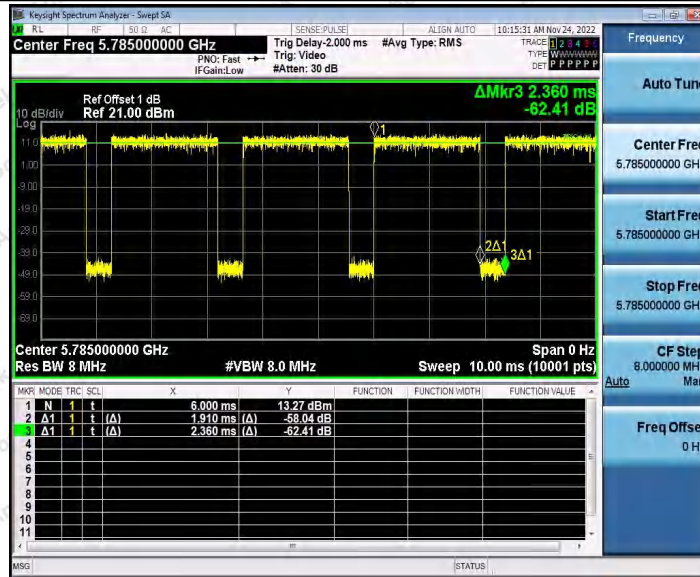

11N20SISO_Ant1_5825

Shenzhen Anbotek Compliance Laboratory Limited

Address: 1/F., Building D, Sogood Science and Technology Park, Sanwei Community, Hangcheng Street, Bao'an District, Shenzhen, Guangdong, China.
Tel: (86) 0755-26066440 Fax: (86) 0755-26014772 Email: service@anbotek.com

Hotline
400-003-0500
www.anbotek.com.cn