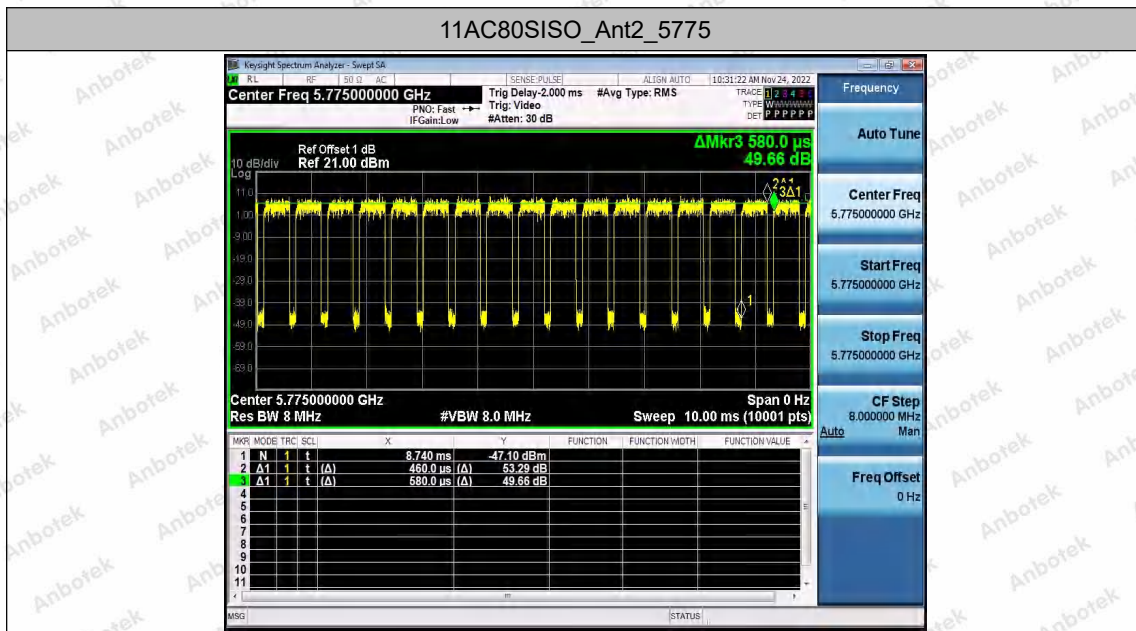

Shenzhen Anbotek Compliance Laboratory Limited

Address: 1/F., Building D, Sogood Science and Technology Park, Sanwei Community, Hangcheng Street, Bao'an District, Shenzhen, Guangdong, China.
Tel: (86) 0755-26066440 Fax: (86) 0755-26014772 Email: service@anbotek.com

Hotline 400-003-0500
www.anbotek.com.cn