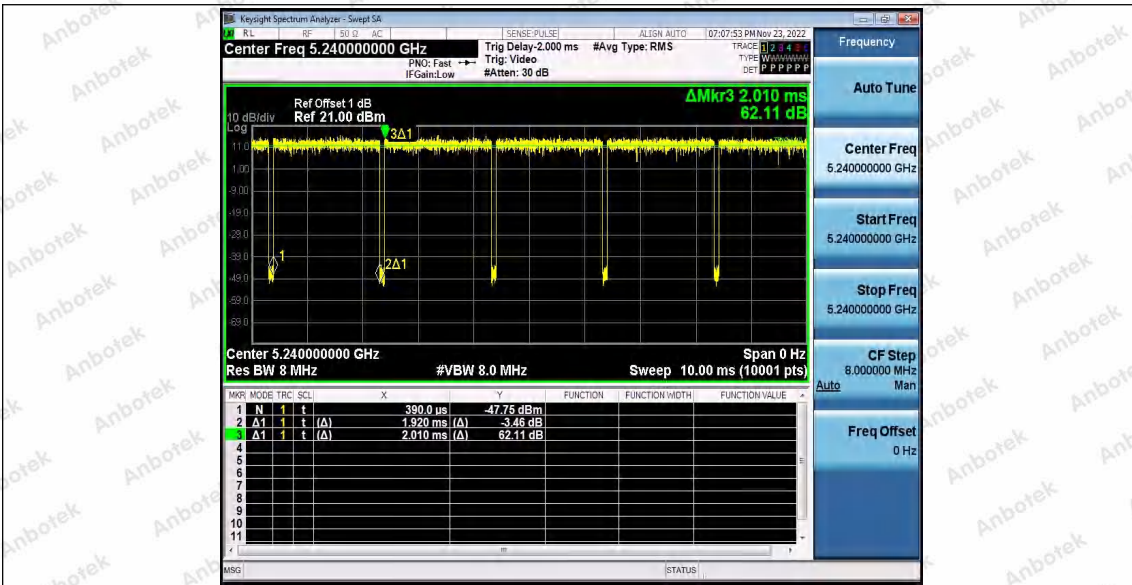

11N20SISO_Ant1_5745