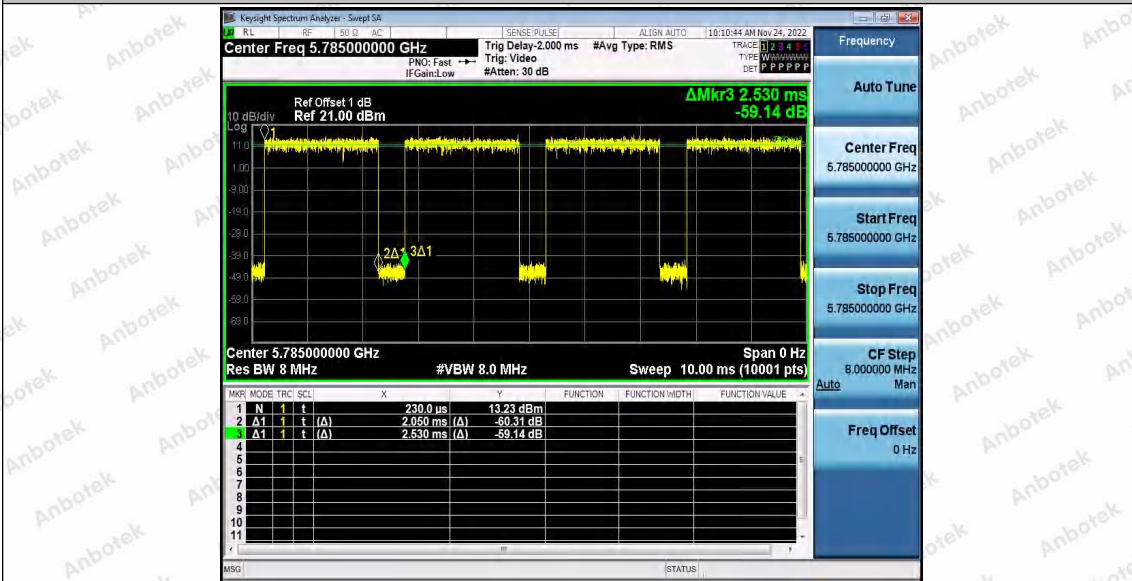

Hotline 400-003-0500
 www.anbotek.com.cn

11A_Ant1_5785

11A_Ant2_5785

Shenzhen Anbotek Compliance Laboratory Limited

Address: 1/F., Building D, Sogood Science and Technology Park, Sanwei Community, Hangcheng Street, Bao'an District, Shenzhen, Guangdong, China.
 Tel: (86) 0755-26066440 Fax: (86) 0755-26014772 Email: service@anbotek.com