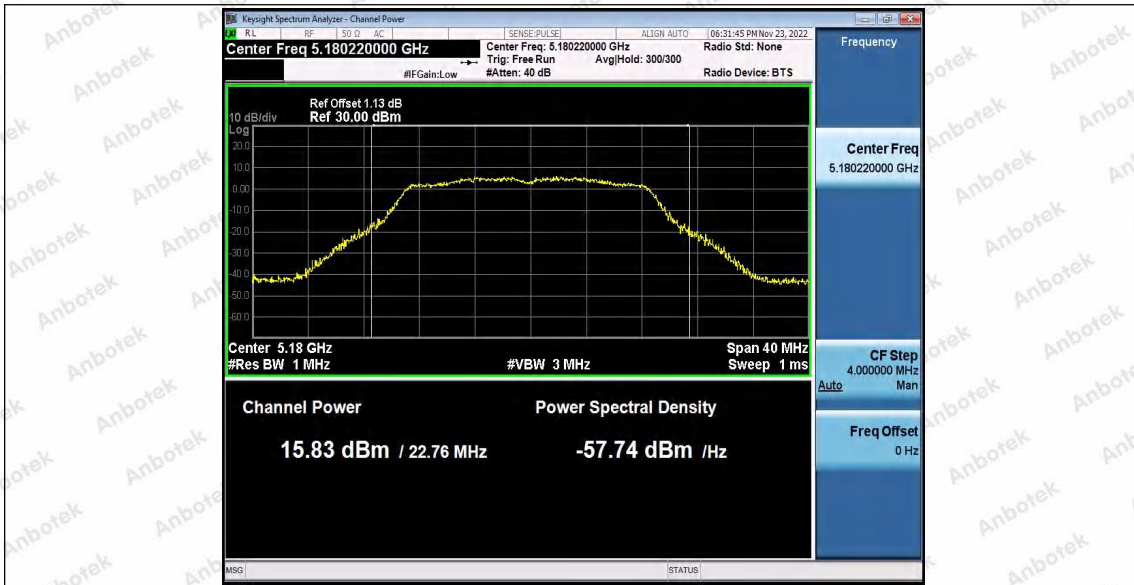

11N20SISO_Ant2_5180