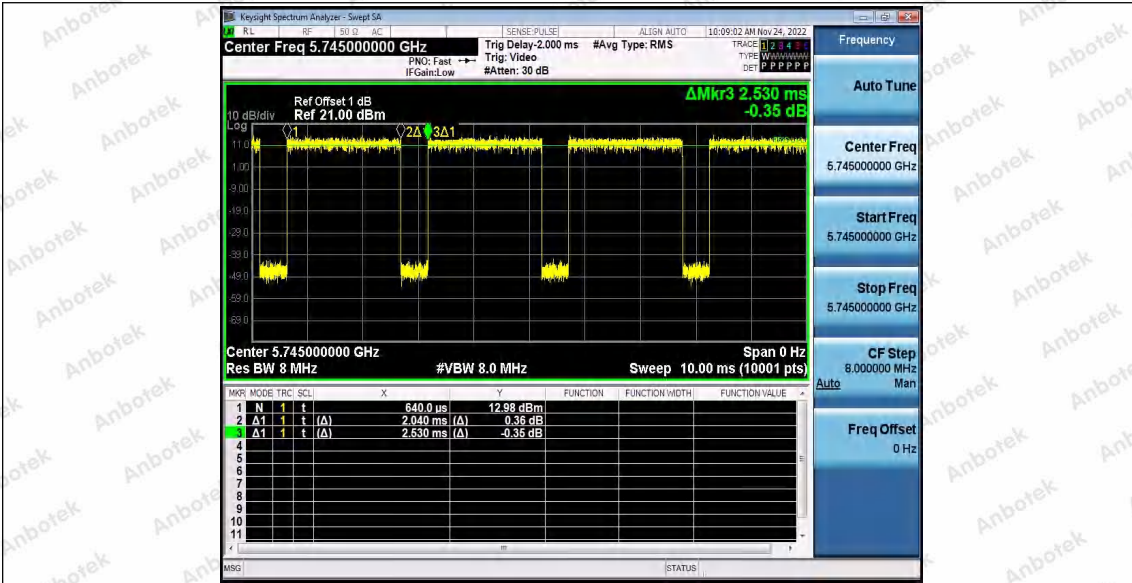

11A_Ant1_5785