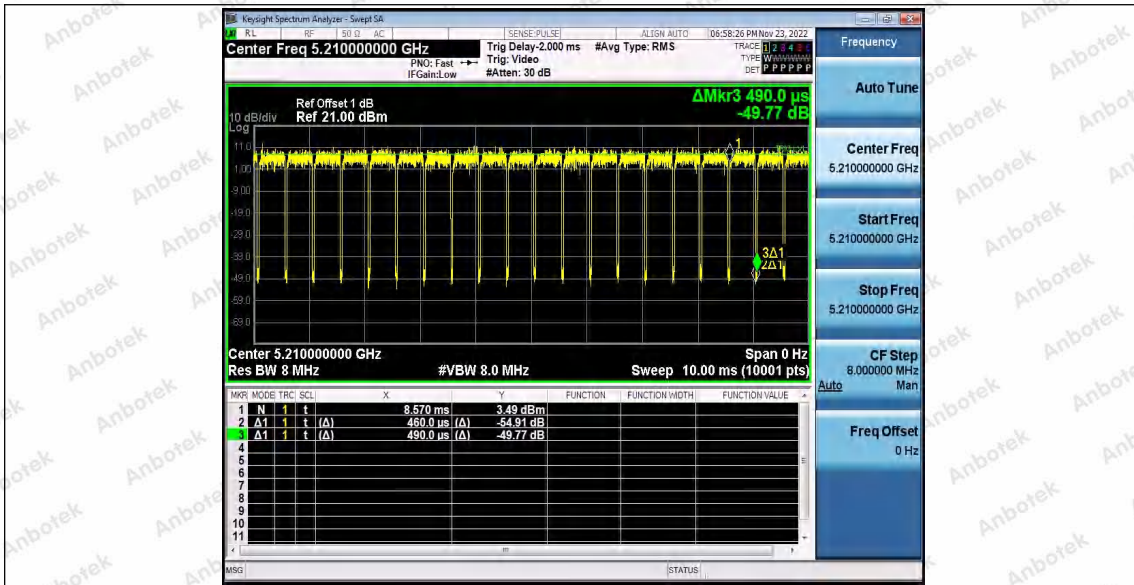

11AC80SISO_Ant2_5210