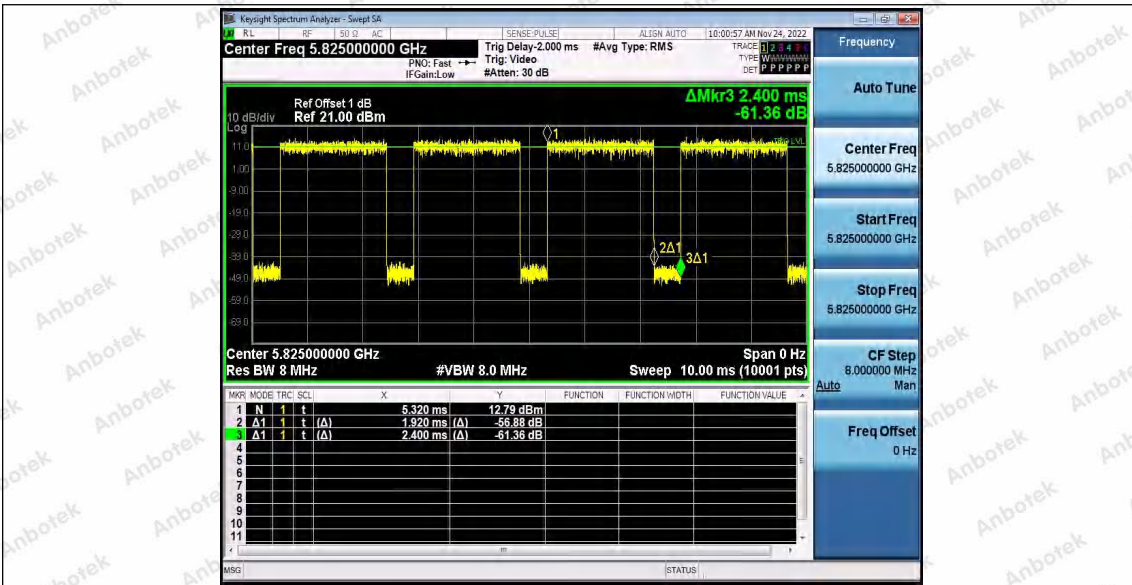

11AC20SISO_Ant2_5825