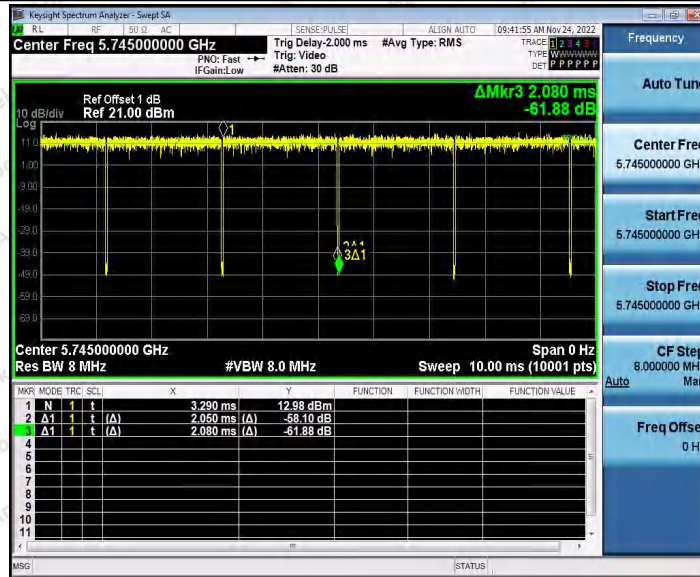

11A_Ant2_5745

Shenzhen Anbotek Compliance Laboratory Limited

Address: 1/F., Building D, Sogood Science and Technology Park, Sanwei Community, Hangcheng Street, Bao'an District, Shenzhen, Guangdong, China.
Tel: (86) 0755-26066440 Fax: (86) 0755-26014772 Email: service@anbotek.com

Hotline 400-003-0500
www.anbotek.com.cn