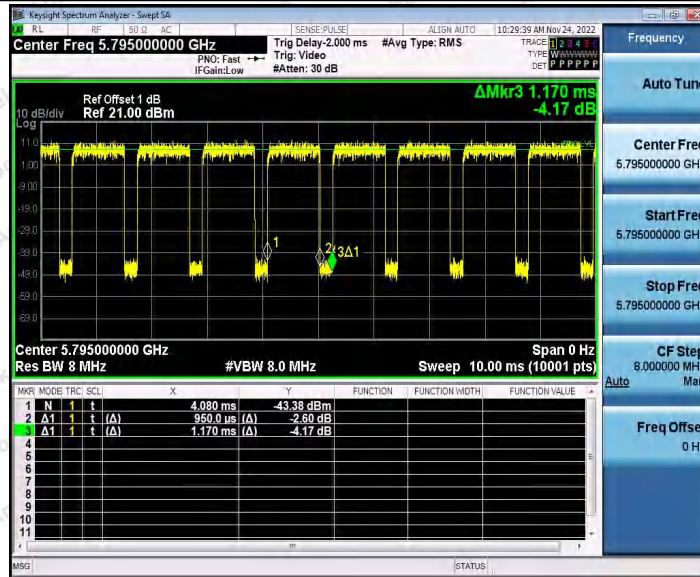

11AC80SISO_Ant1_5210

Shenzhen Anbotek Compliance Laboratory Limited

Address: 1/F., Building D, Sogood Science and Technology Park, Sanwei Community, Hangcheng Street, Bao'an District, Shenzhen, Guangdong, China.
Tel: (86) 0755-26066440 Fax: (86) 0755-26014772 Email: service@anbotek.com

Hotline 400-003-0500
www.anbotek.com.cn