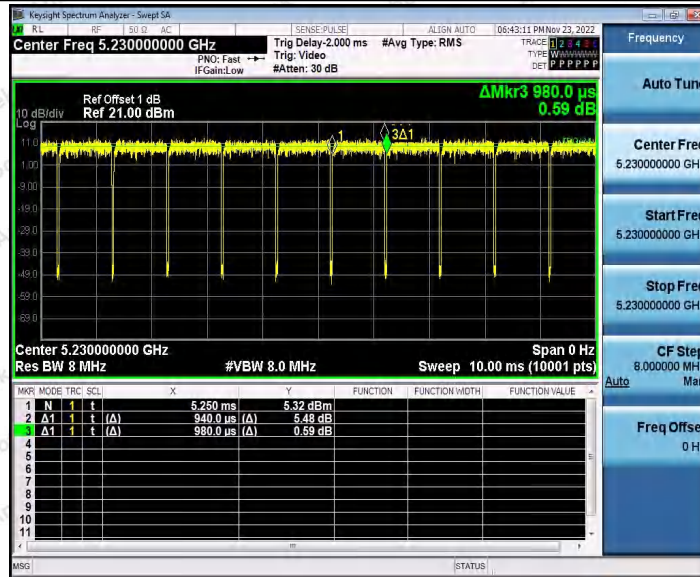

11N40SISO_Ant2_5230

Shenzhen Anbotek Compliance Laboratory Limited

Address: 1/F., Building D, Sogood Science and Technology Park, Sanwei Community, Hangcheng Street, Bao'an District, Shenzhen, Guangdong, China.
Tel: (86) 0755-26066440 Fax: (86) 0755-26014772 Email: service@anbotek.com

Hotline
400-003-0500
www.anbotek.com.cn