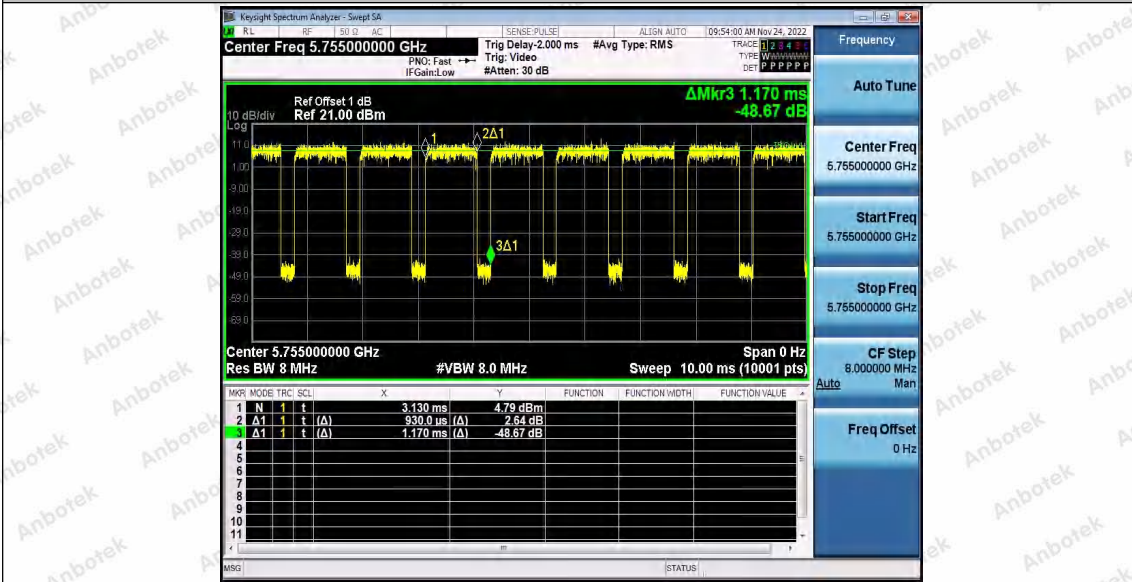

11N40SISO_Ant2_5755