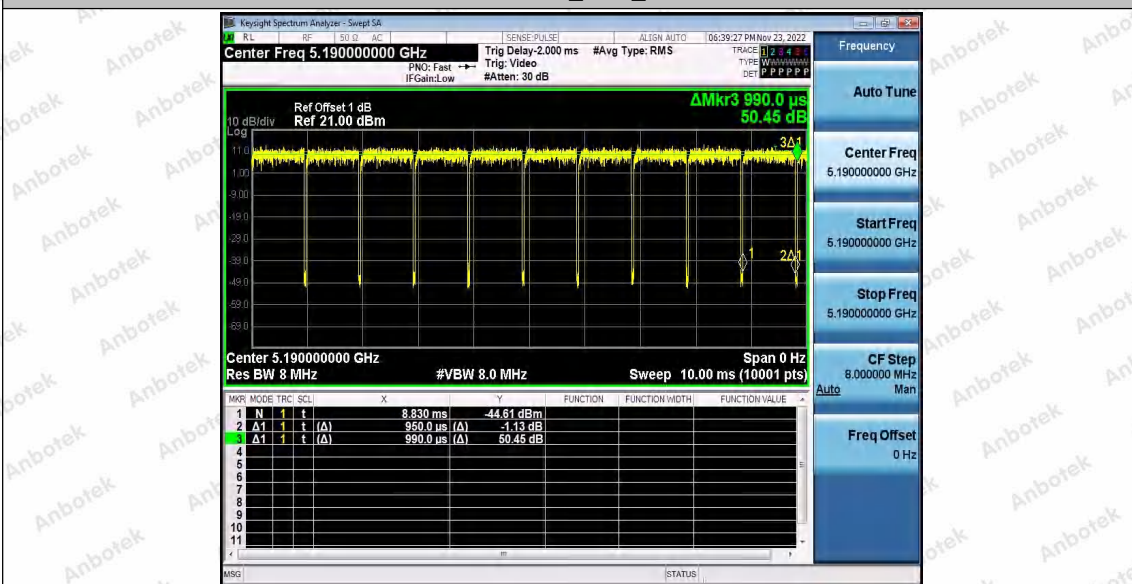

Hotline
 400-003-0500
 www.anbotek.com.cn

11N20SISO_Ant2_5825

11N40SISO_Ant1_5190

Shenzhen Anbotek Compliance Laboratory Limited

Address: 1/F., Building D, Sogood Science and Technology Park, Sanwei Community, Hangcheng Street, Bao'an District, Shenzhen, Guangdong, China.
 Tel: (86) 0755-26066440 Fax: (86) 0755-26014772 Email: service@anbotek.com