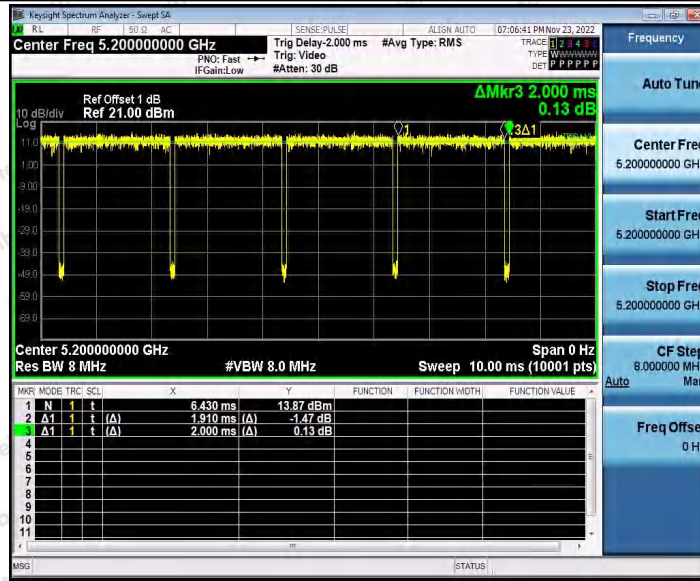

11N20SISO_Ant1_5240