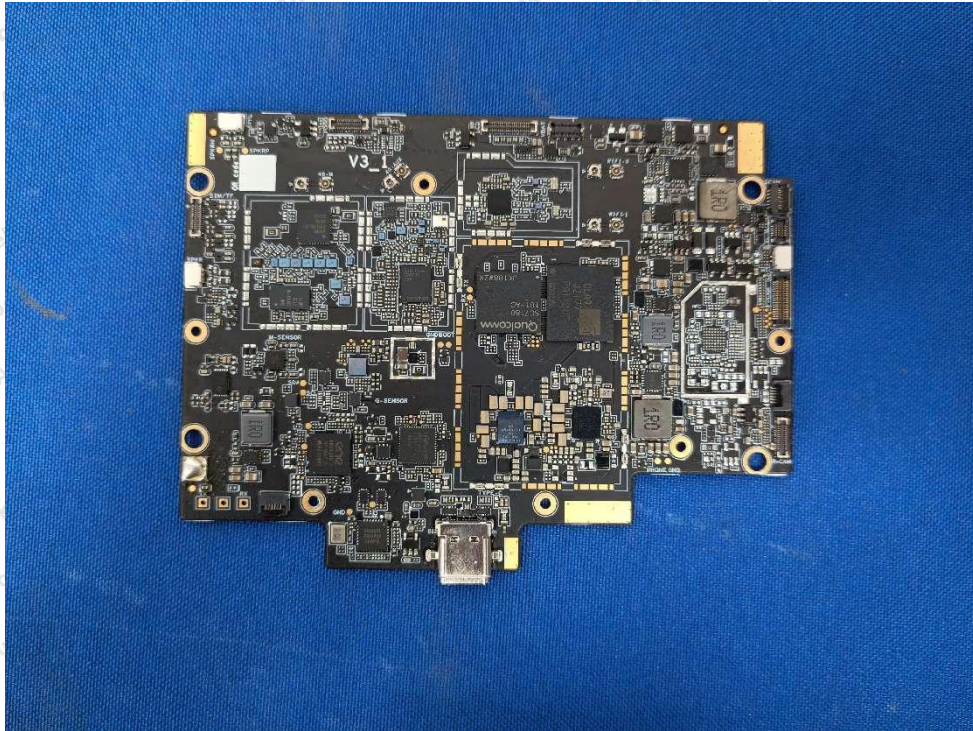

Anbotek

Product Safety

Shenzhen Anbotek Compliance Laboratory Limited

Address: 1/F., Building D, Sogood Science and Technology Park, Sanwei Community, Hangcheng Street, Bao'an District, Shenzhen, Guangdong, China.
Tel: (86) 0755-26066440 Fax: (86) 0755-26014772 Email: service@anbotek.com

Code: AB-RF-05-b

Hotline
400-003-0500
www.anbotek.com.cn