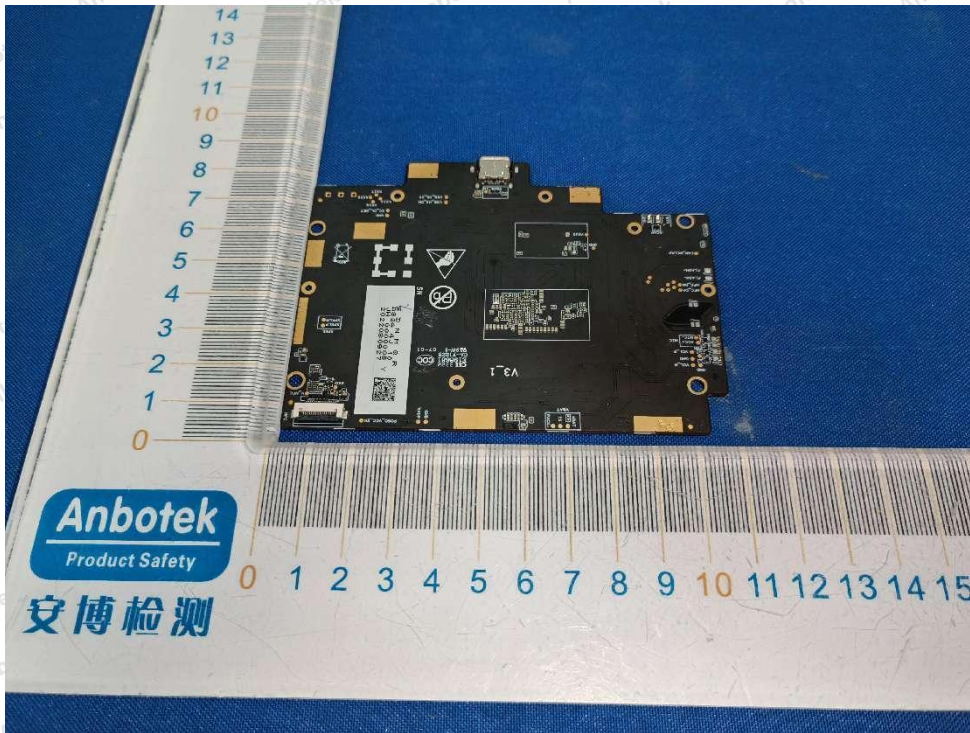

Internal Photograph

WiFi ANT2

BT & GNSS & WiFi ANT1

Anbotek

Product Safety

Shenzhen Anbotek Compliance Laboratory Limited

Address: 1/F., Building D, Sogood Science and Technology Park, Sanwei Community, Hangcheng Street, Bao'an District, Shenzhen, Guangdong, China.
Tel: (86) 0755-26066440 Fax: (86) 0755-26014772 Email: service@anbotek.com