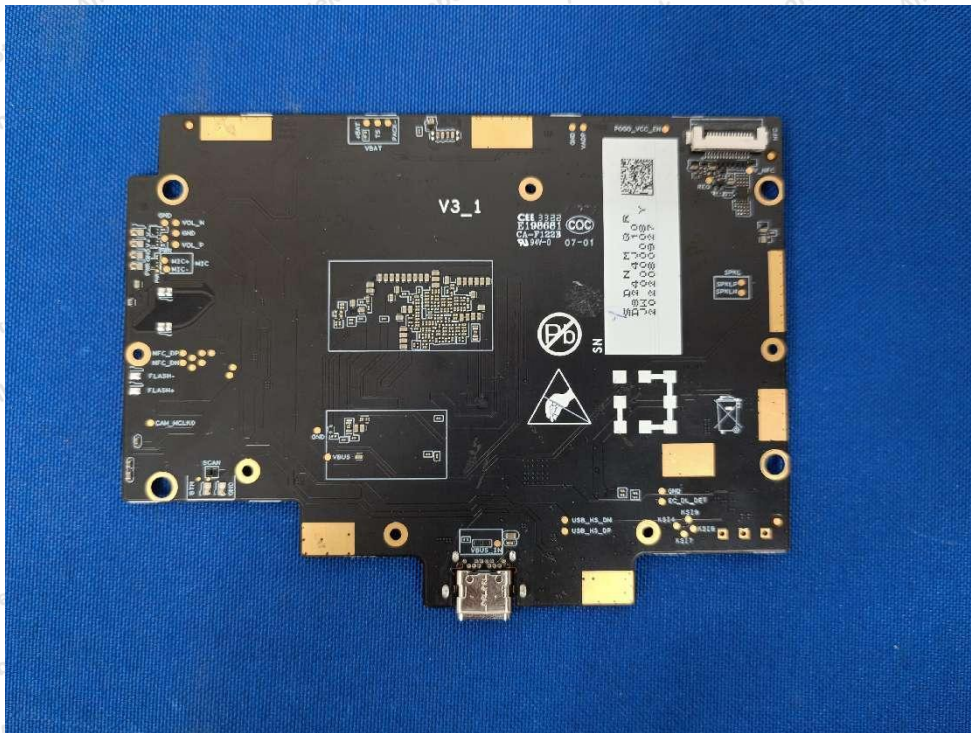

Internal Photograph

WiFi ANT2

BT & GNSS & WiFi ANT1

Anbotek

Product Safety

Shenzhen Anbotek Compliance Laboratory Limited

Address: 1/F., Building D, Sogood Science and Technology Park, Sanwei Community, Hangcheng Street, Bao'an District, Shenzhen, Guangdong, China.
Tel: (86) 0755-26066440 Fax: (86) 0755-26014772 Email: service@anbotek.com