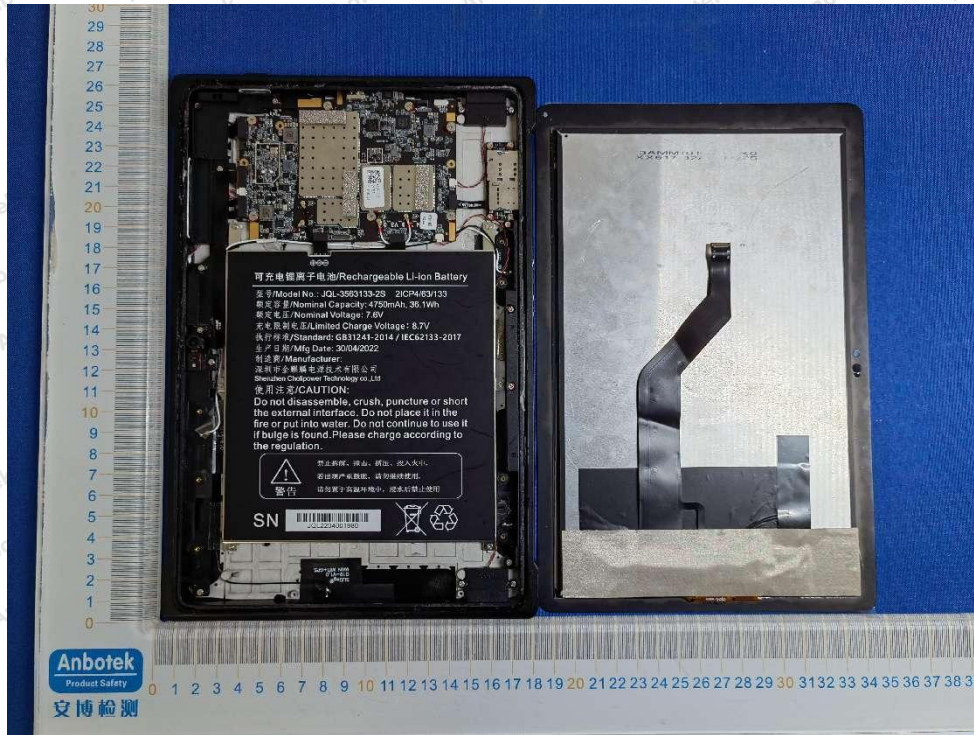

Internal Photograph

WiFi ANT2

BT & GNSS & WiFi ANT1

Anbotek

Product Safety

Shenzhen Anbotek Compliance Laboratory Limited

Address: 1/F., Building D, Sogood Science and Technology Park, Sanwei Community, Hangcheng Street, Bao'an District, Shenzhen, Guangdong, China.
Tel: (86) 0755-26066440 Fax: (86) 0755-26014772 Email: service@anbotek.com