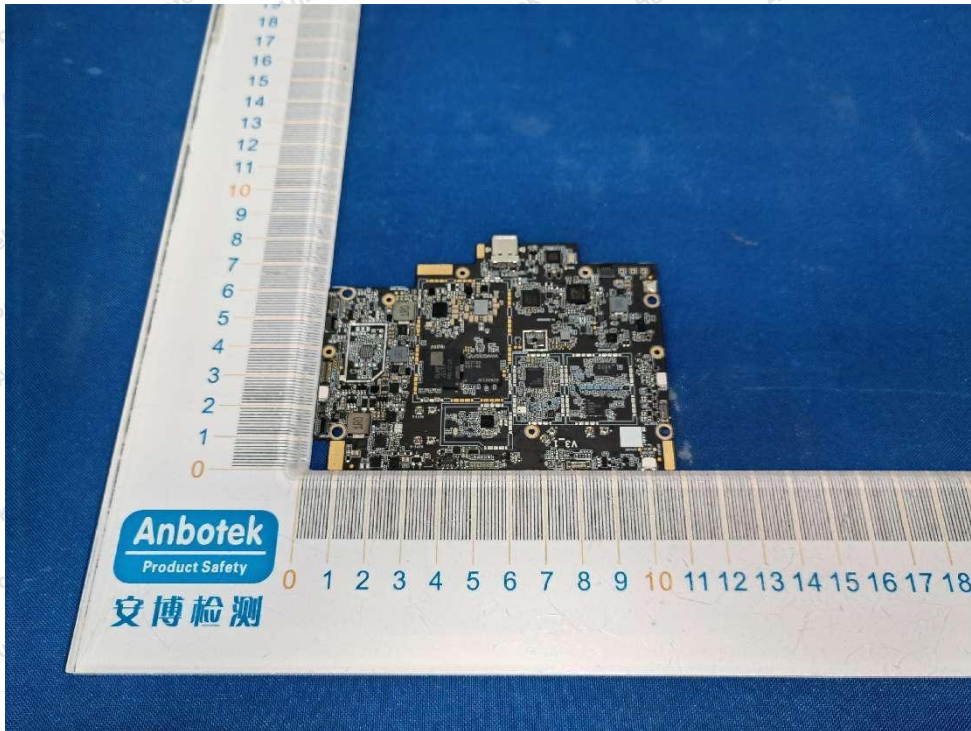

Internal Photograph

WiFi ANT2

BT & GNSS & WiFi ANT1

Anbotek

Product Safety

Shenzhen Anbotek Compliance Laboratory Limited

Address: 1/F., Building D, Sogood Science and Technology Park, Sanwei Community, Hangcheng Street, Bao'an District, Shenzhen, Guangdong, China.
Tel: (86) 0755-26066440 Fax: (86) 0755-26014772 Email: service@anbotek.com