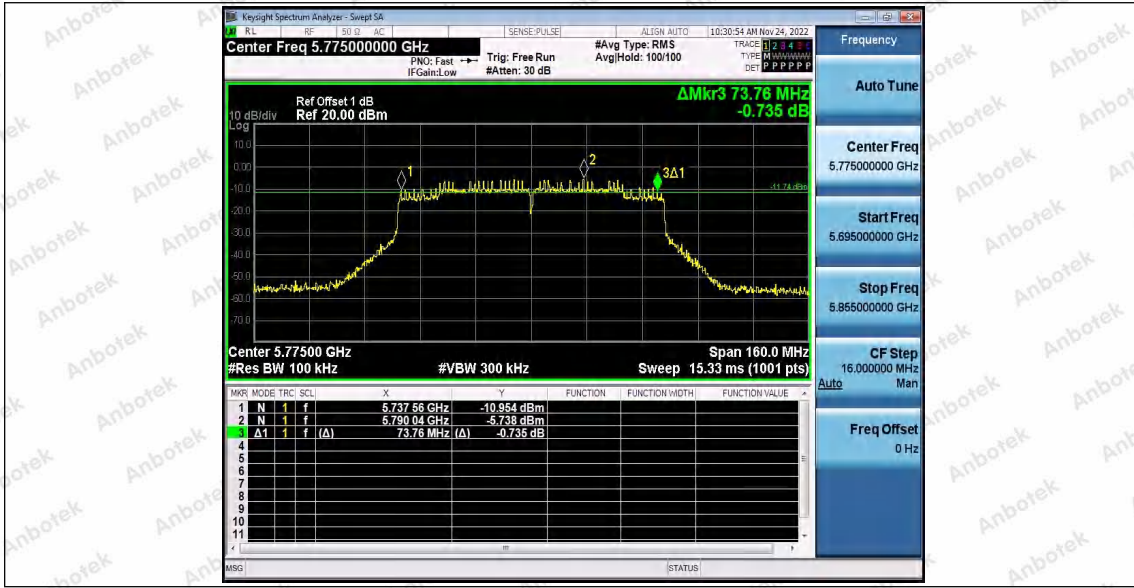

Shenzhen Anbotek Compliance Laboratory Limited

Address: 1/F., Building D, Sogood Science and Technology Park, Sanwei Community, Hangcheng Street, Bao'an District, Shenzhen, Guangdong, China.
Tel: (86) 0755-26066440 Fax: (86) 0755-26014772 Email: service@anbotek.com

Hotline 400-003-0500
www.anbotek.com.cn