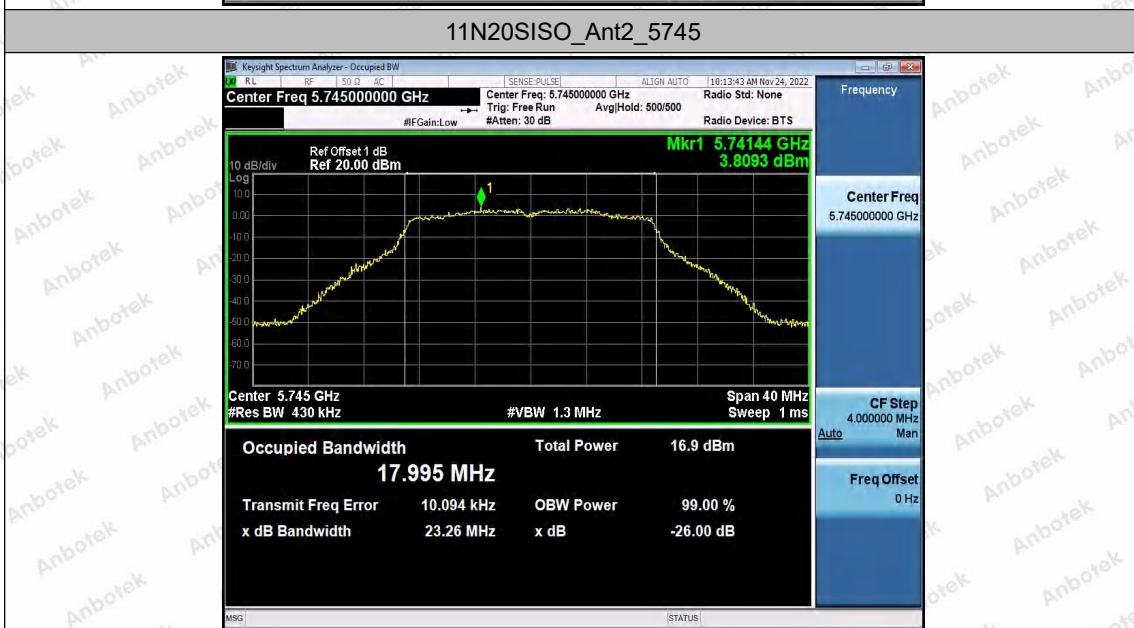

Shenzhen Anbotek Compliance Laboratory Limited

Address: 1/F., Building D, Sogood Science and Technology Park, Sanwei Community, Hangcheng Street, Bao'an District, Shenzhen, Guangdong, China.
Tel: (86) 0755-26066440 Fax: (86) 0755-26014772 Email: service@anbotek.com

Hotline 400-003-0500
www.anbotek.com.cn