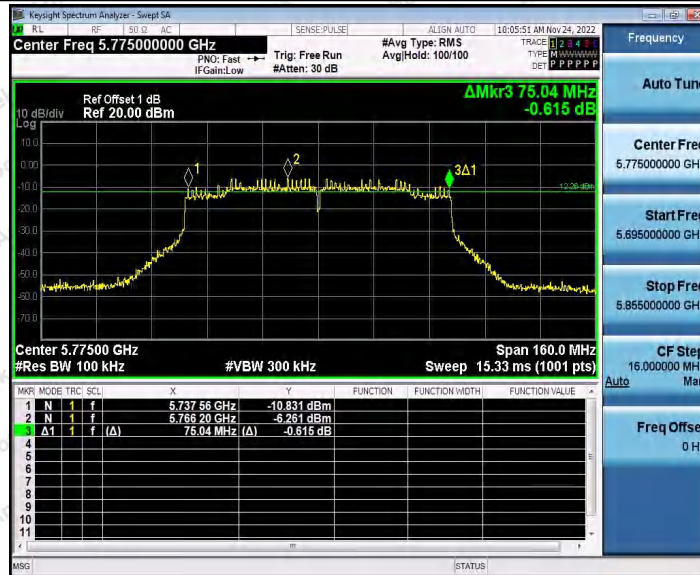

11AC80SISO_Ant1_5775

11AC80SISO_Ant2_5775

Shenzhen Anbotek Compliance Laboratory Limited

Address: 1/F., Building D, Sogood Science and Technology Park, Sanwei Community, Hangcheng Street, Bao'an District, Shenzhen, Guangdong, China.
Tel: (86) 0755-26066440 Fax: (86) 0755-26014772 Email: service@anbotek.com

Hotline
400-003-0500
www.anbotek.com.cn