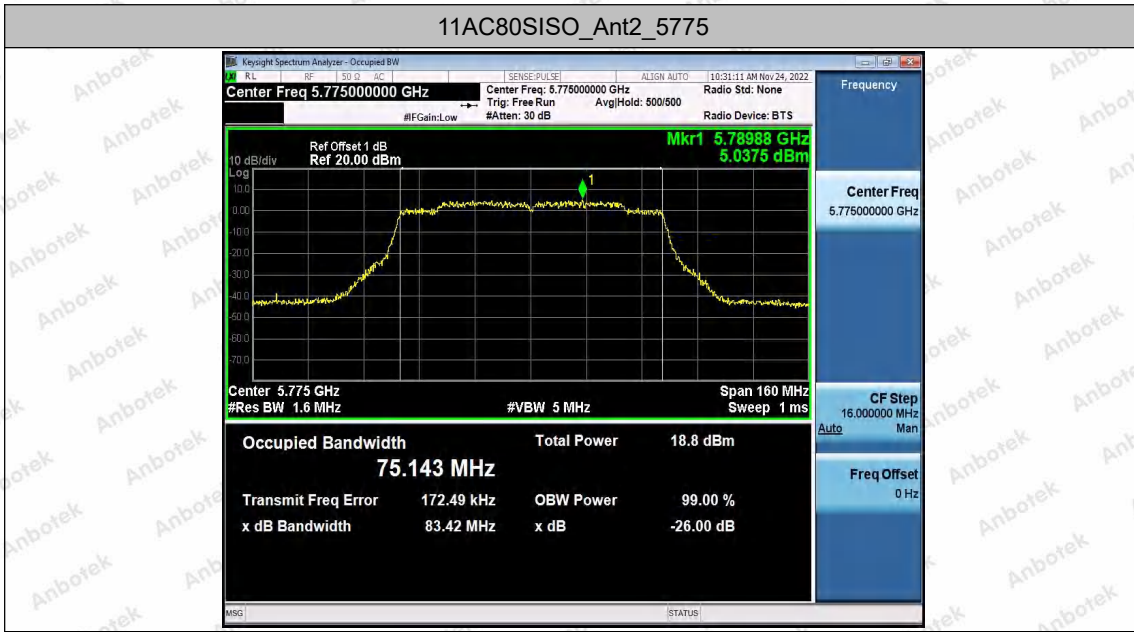

Shenzhen Anbotek Compliance Laboratory Limited

Address: 1/F., Building D, Sogood Science and Technology Park, Sanwei Community, Hangcheng Street, Bao'an District, Shenzhen, Guangdong, China.
Tel: (86) 0755-26066440 Fax: (86) 0755-26014772 Email: service@anbotek.com

Hotline 400-003-0500
www.anbotek.com.cn