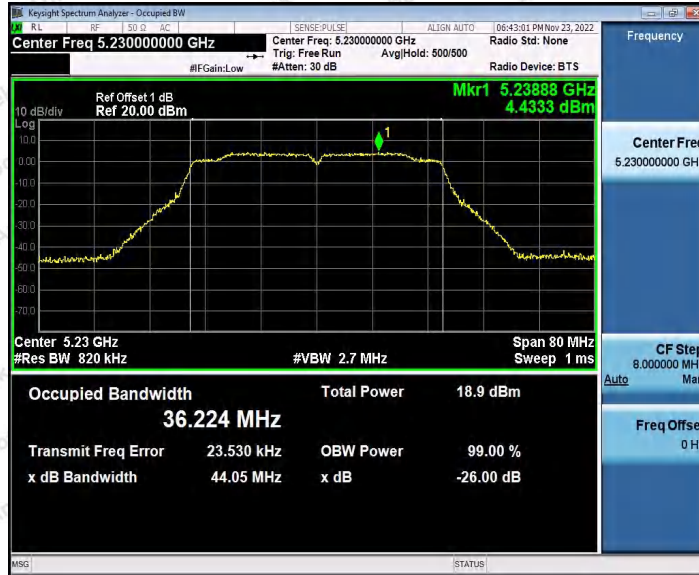

11N40SISO_Ant1_5230

11N40SISO_Ant2_5230

Shenzhen Anbotek Compliance Laboratory Limited

Address: 1/F., Building D, Sogood Science and Technology Park, Sanwei Community, Hangcheng Street, Bao'an District, Shenzhen, Guangdong, China.
Tel: (86) 0755-26066440 Fax: (86) 0755-26014772 Email: service@anbotek.com

Hotline
400-003-0500
www.anbotek.com.cn