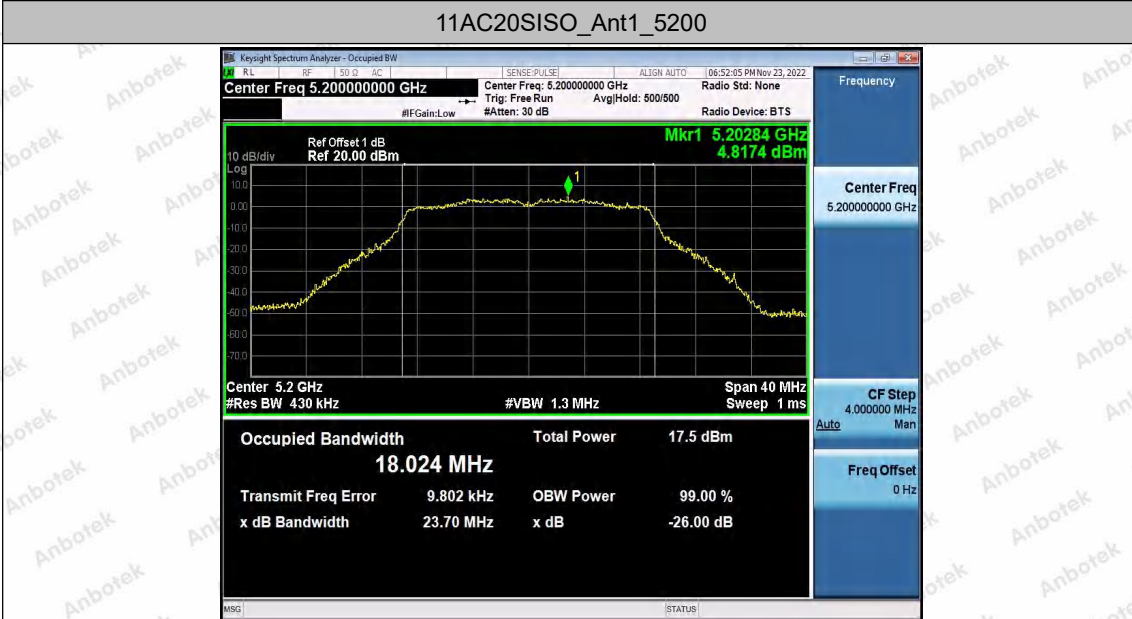

Shenzhen Anbotek Compliance Laboratory Limited

Address: 1/F., Building D, Sogood Science and Technology Park, Sanwei Community, Hangcheng Street, Bao'an District, Shenzhen, Guangdong, China.
Tel: (86) 0755-26066440 Fax: (86) 0755-26014772 Email: service@anbotek.com

Hotline: 400-003-0500
www.anbotek.com.cn