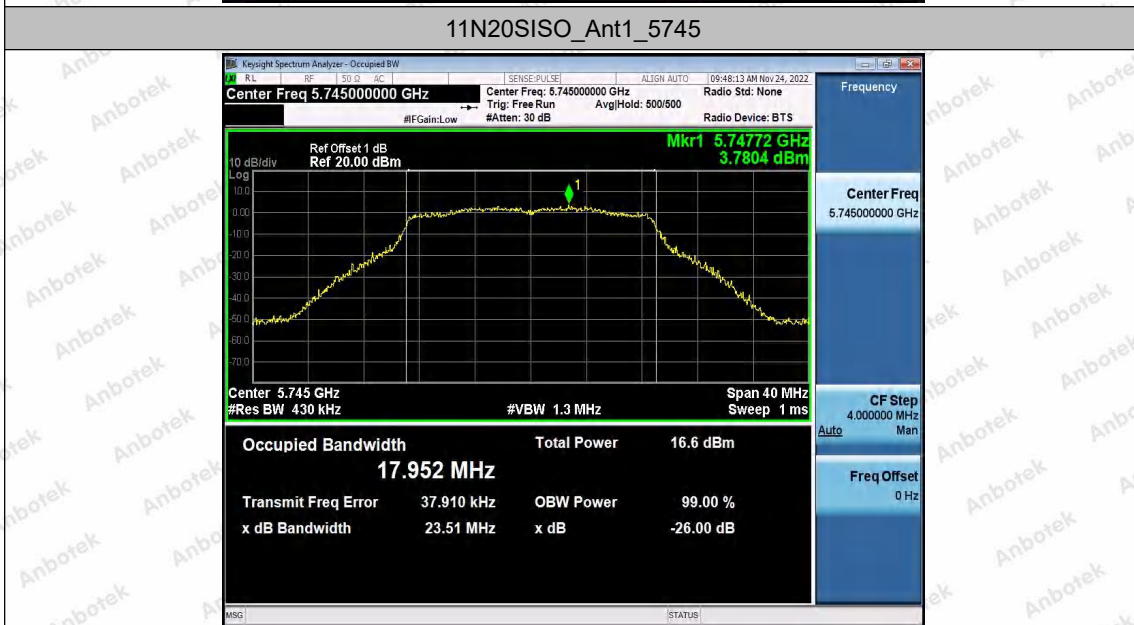

Shenzhen Anbotek Compliance Laboratory Limited

Address: 1/F., Building D, Sogood Science and Technology Park, Sanwei Community, Hangcheng Street, Bao'an District, Shenzhen, Guangdong, China.
Tel: (86) 0755-26066440 Fax: (86) 0755-26014772 Email: service@anbotek.com

Hotline 400-003-0500
www.anbotek.com.cn