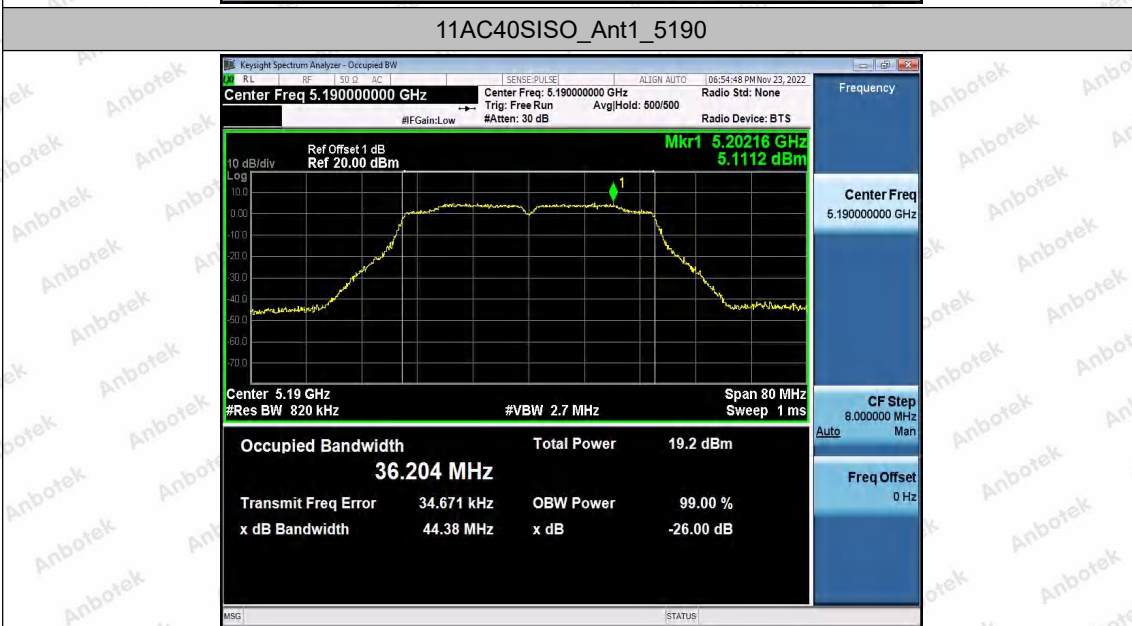

Shenzhen Anbotek Compliance Laboratory Limited

Address: 1/F., Building D, Sogood Science and Technology Park, Sanwei Community, Hangcheng Street, Bao'an District, Shenzhen, Guangdong, China.
Tel: (86) 0755-26066440 Fax: (86) 0755-26014772 Email: service@anbotek.com

Hotline: 400-003-0500
www.anbotek.com.cn