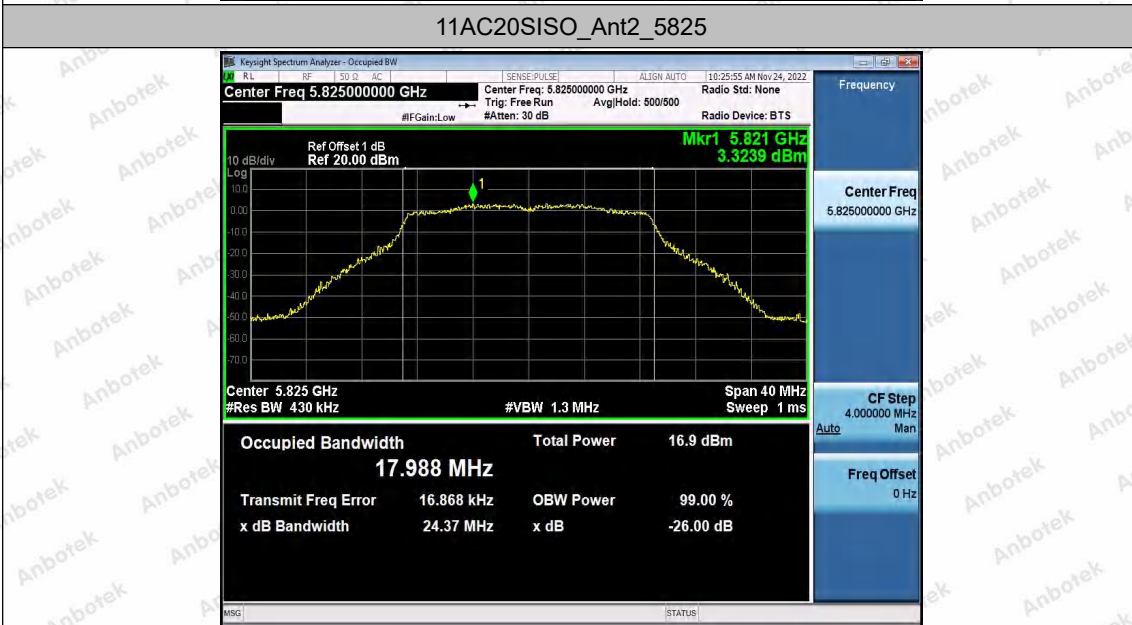

Shenzhen Anbotek Compliance Laboratory Limited

Address: 1/F., Building D, Sogood Science and Technology Park, Sanwei Community, Hangcheng Street, Bao'an District, Shenzhen, Guangdong, China.
Tel: (86) 0755-26066440 Fax: (86) 0755-26014772 Email: service@anbotek.com

Hotline: 400-003-0500
www.anbotek.com.cn