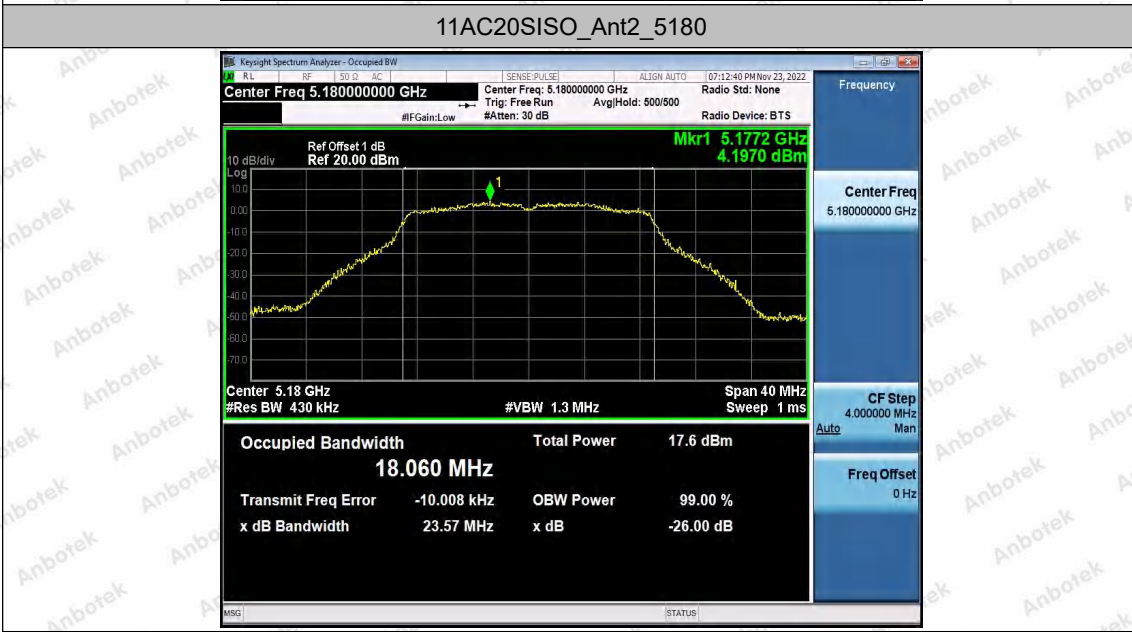

Shenzhen Anbotek Compliance Laboratory Limited

Address: 1/F., Building D, Sogood Science and Technology Park, Sanwei Community, Hangcheng Street, Bao'an District, Shenzhen, Guangdong, China.
Tel: (86) 0755-26066440 Fax: (86) 0755-26014772 Email: service@anbotek.com

Hotline: 400-003-0500
www.anbotek.com.cn